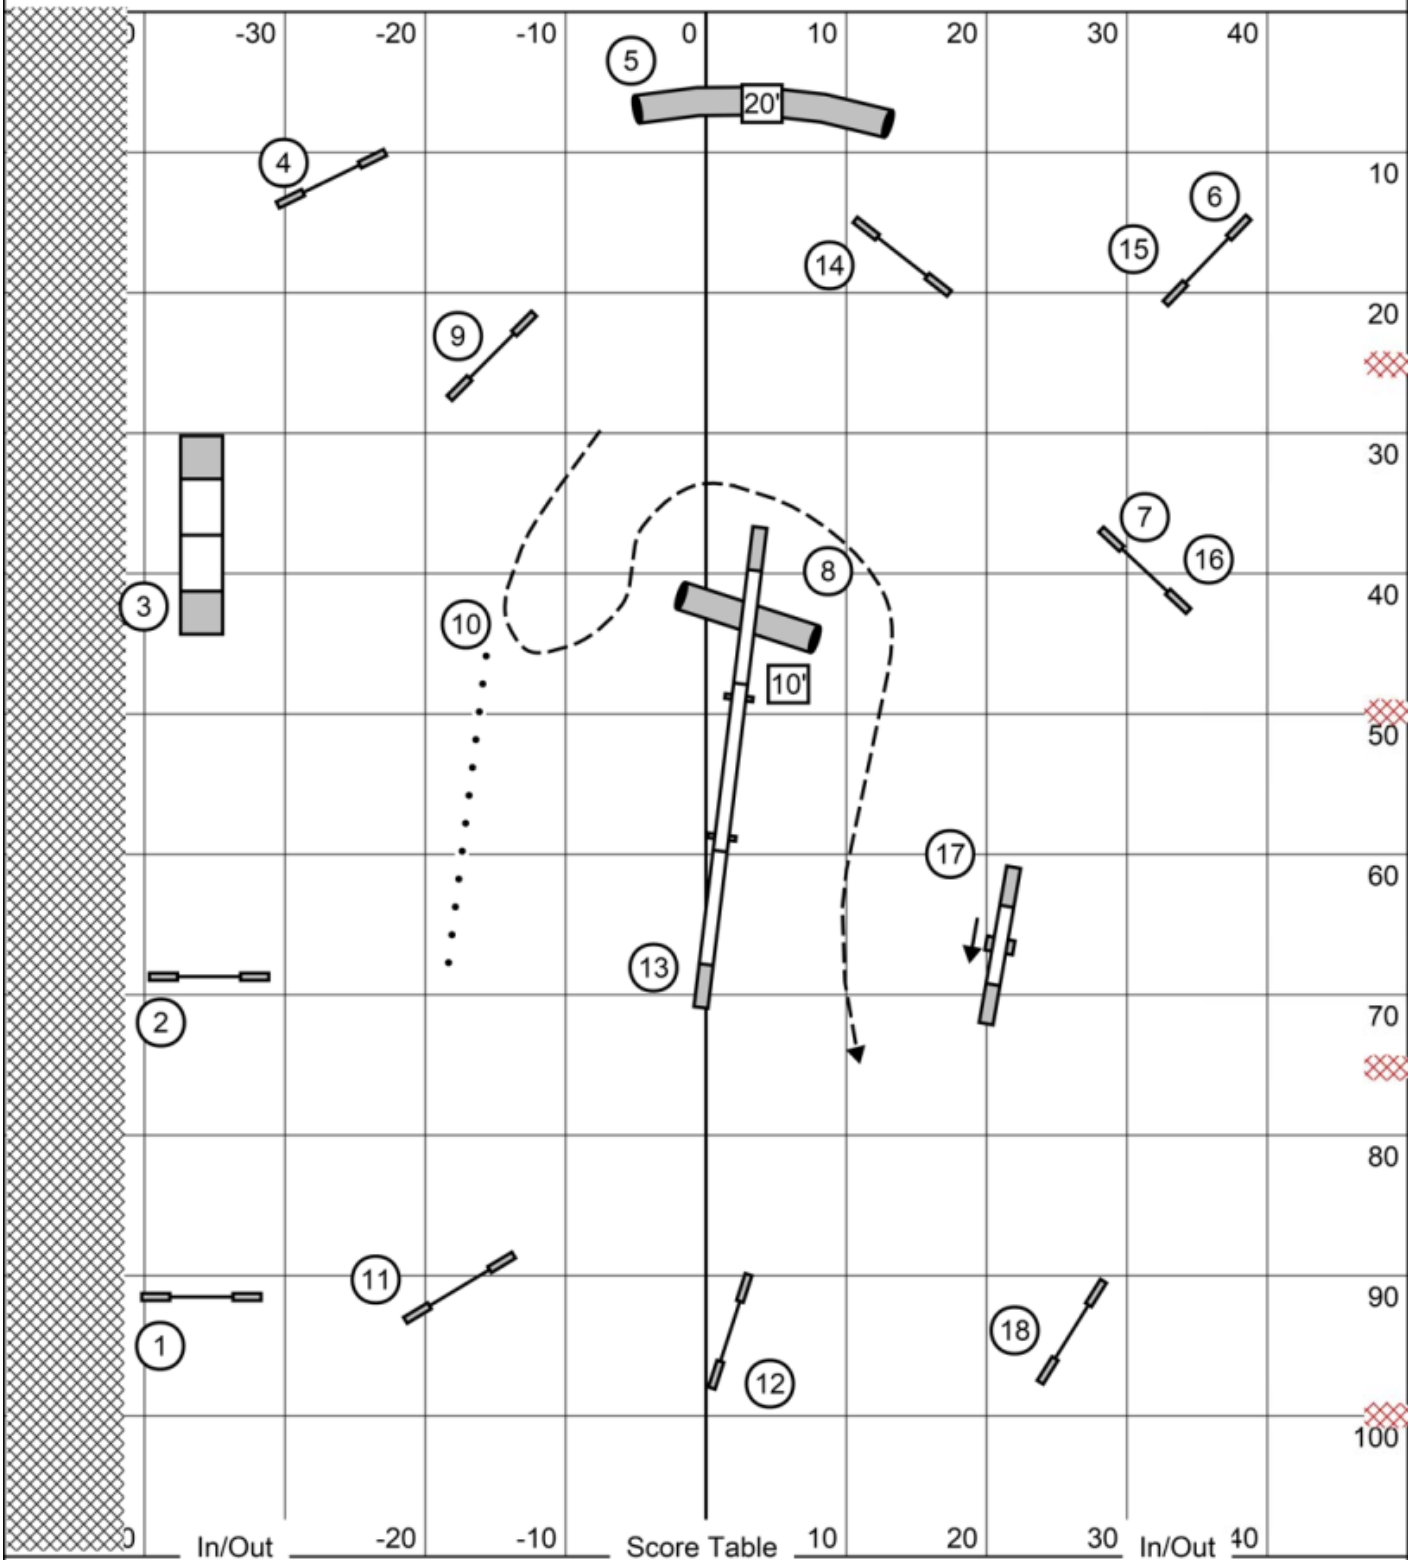

VIP Dog Sports UKI
Judge: Karen Albert
April 19, 2026

Senior/Champ Agility

Map is an approximation