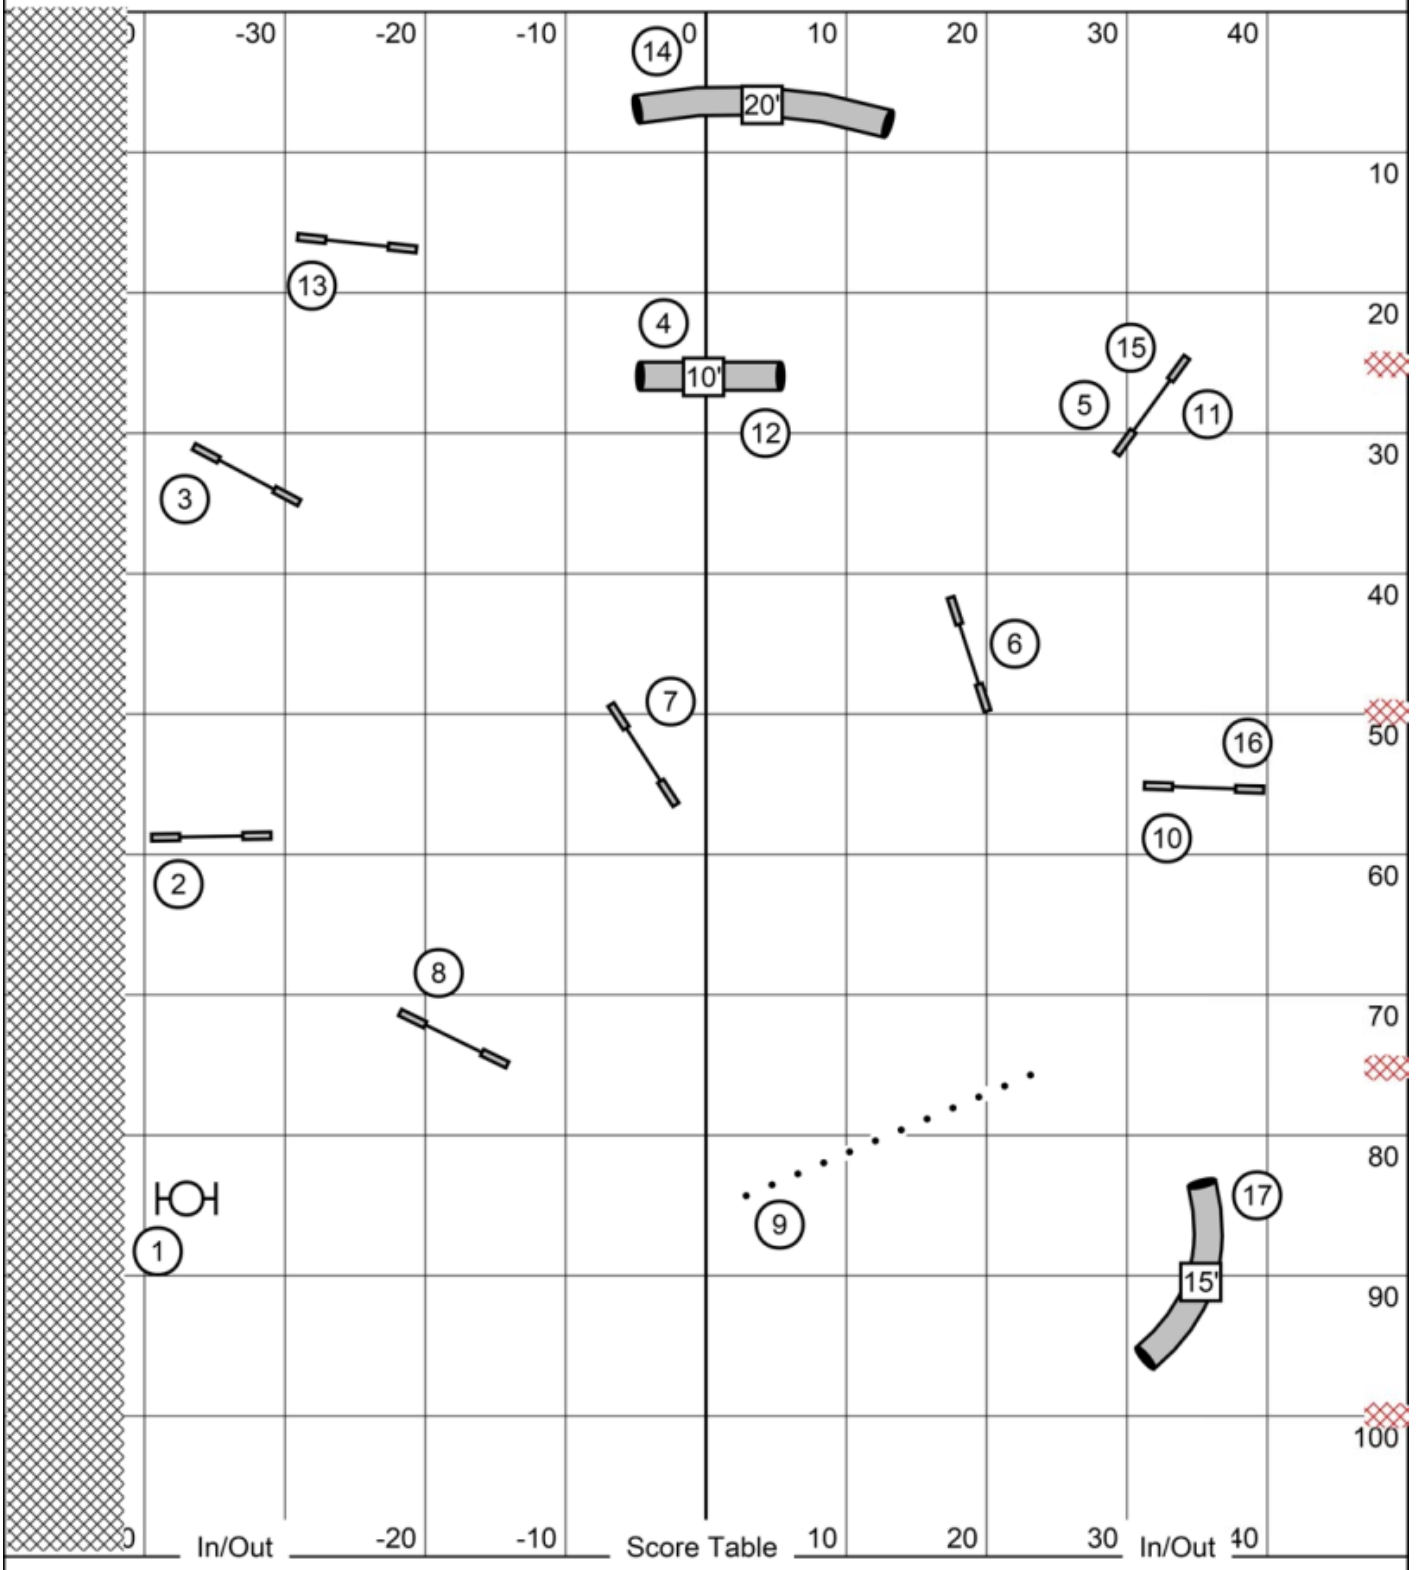

VIP Dog Sports UKI
Judge: Karen Albert
April 19, 2026

Beginner/Novice Jumping

Map is an approximation