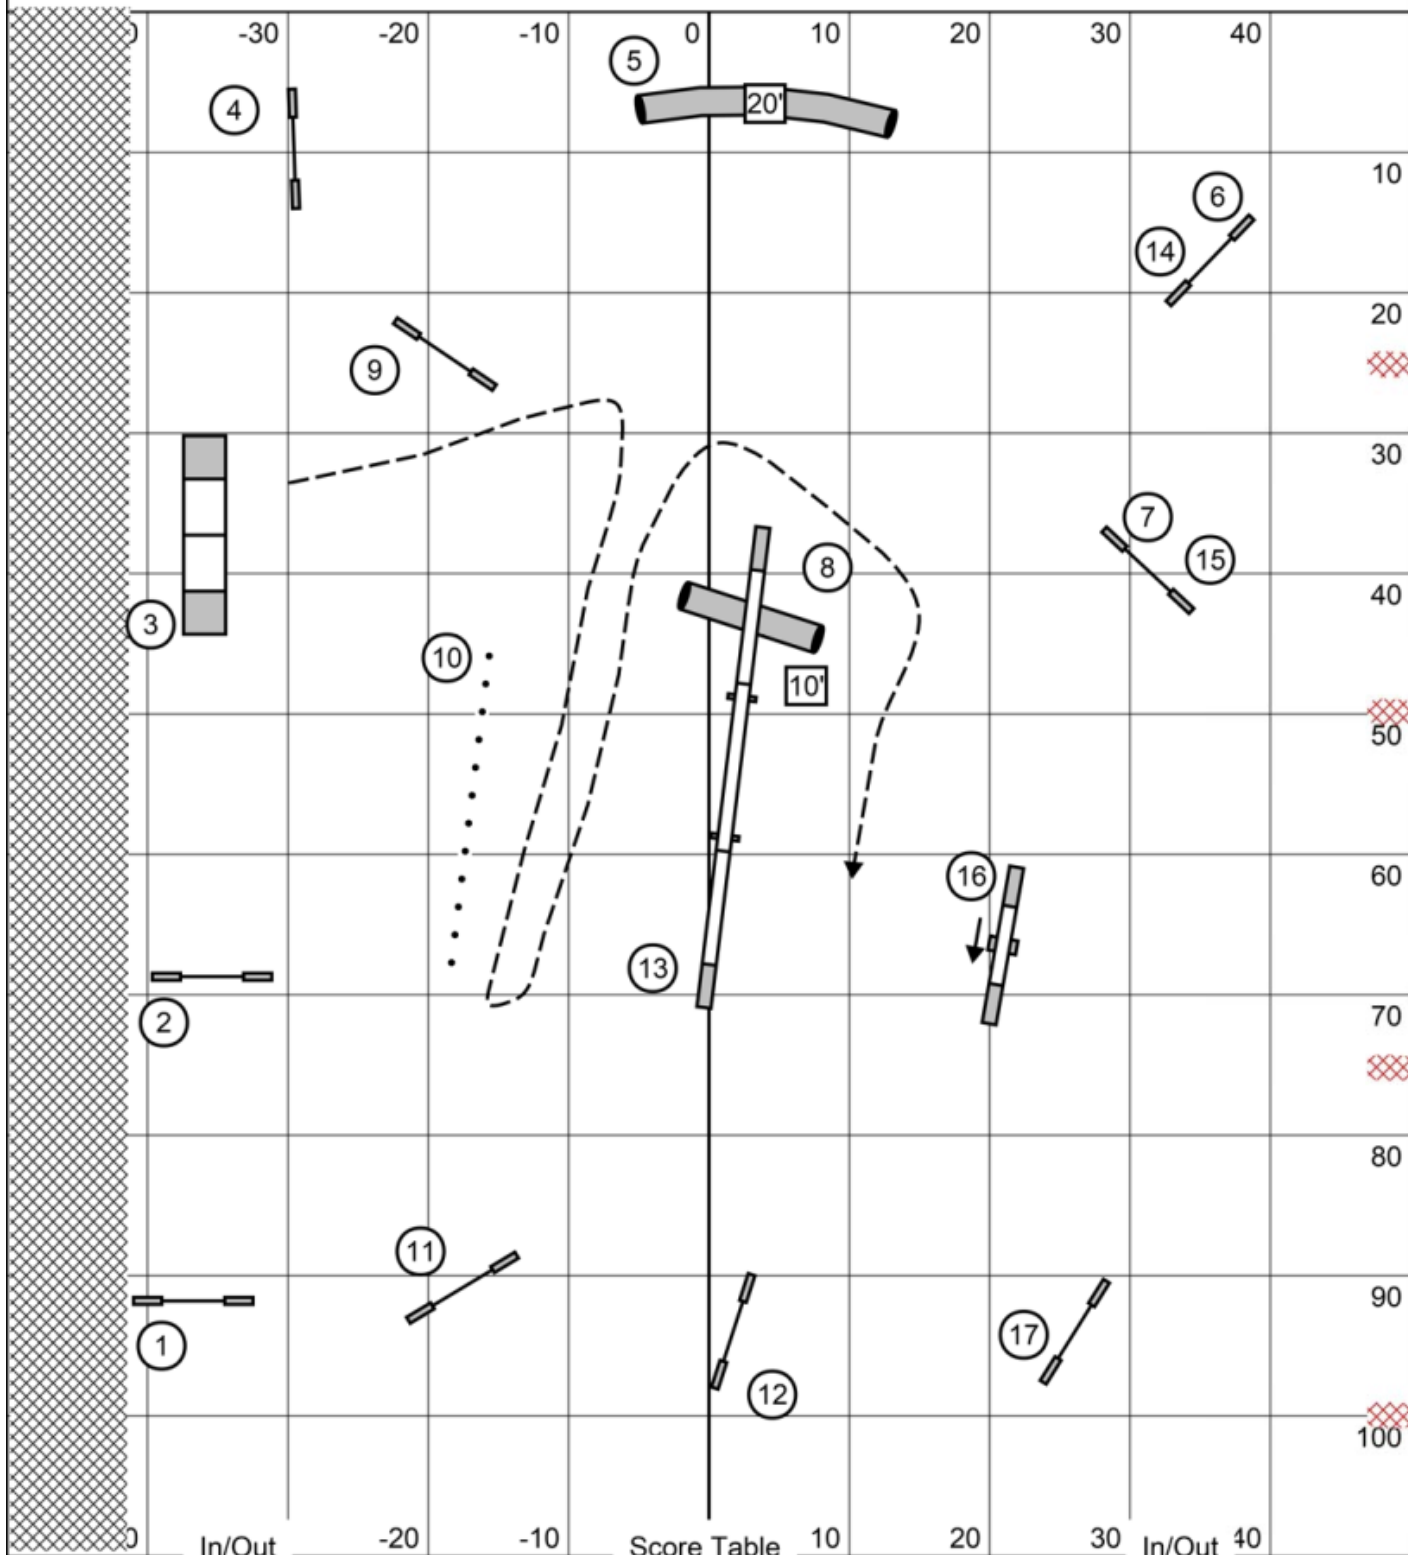

Masters Series Jumping

Map is an approximation

VIP Dog Sports UKI
Judge: Karen Albert
April 19, 2026

Masters Series Agility

Map is an approximation

VIP Dog Sports UKI
Judge: Karen Albert
April 19, 2026

Beginner/Novice Agility