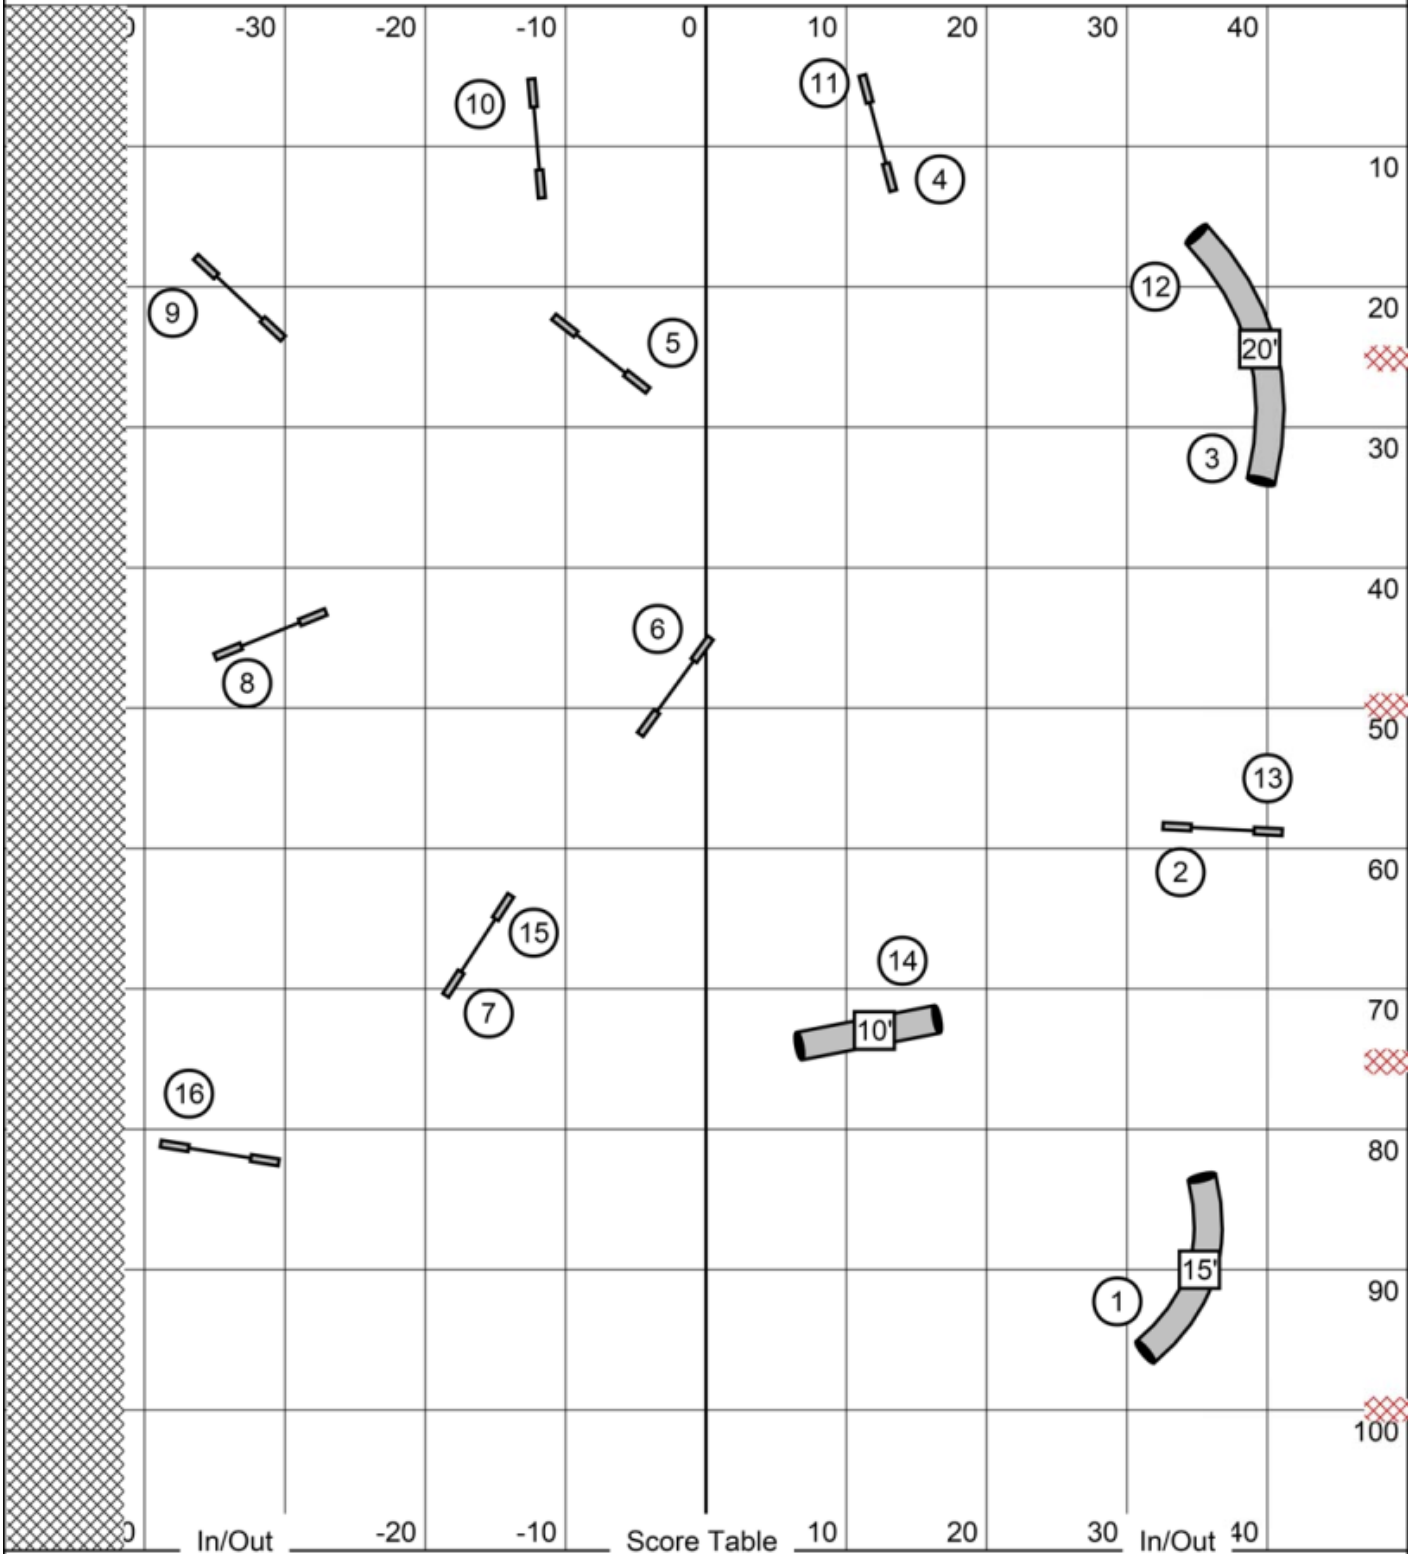

VIP Dog Sports UKI
 Judge: Karen Albert
 April 19, 2026

Beginner/Novice Speedstakes 1

Map is an approximation

VIP Dog Sports UKI
 Judge: Karen Albert
 April 19, 2026

Senior/Champ Speedstakes 1

Map is an approximation

VIP Dog Sports UKI
 Judge: Karen Albert
 April 19, 2026

Beginner/Novice Speedstakes 2

Map is an approximation

VIP Dog Sports UKI
Judge: Karen Albert
April 19, 2026

Senior/Champ Speedstakes 2

Map is an approximation