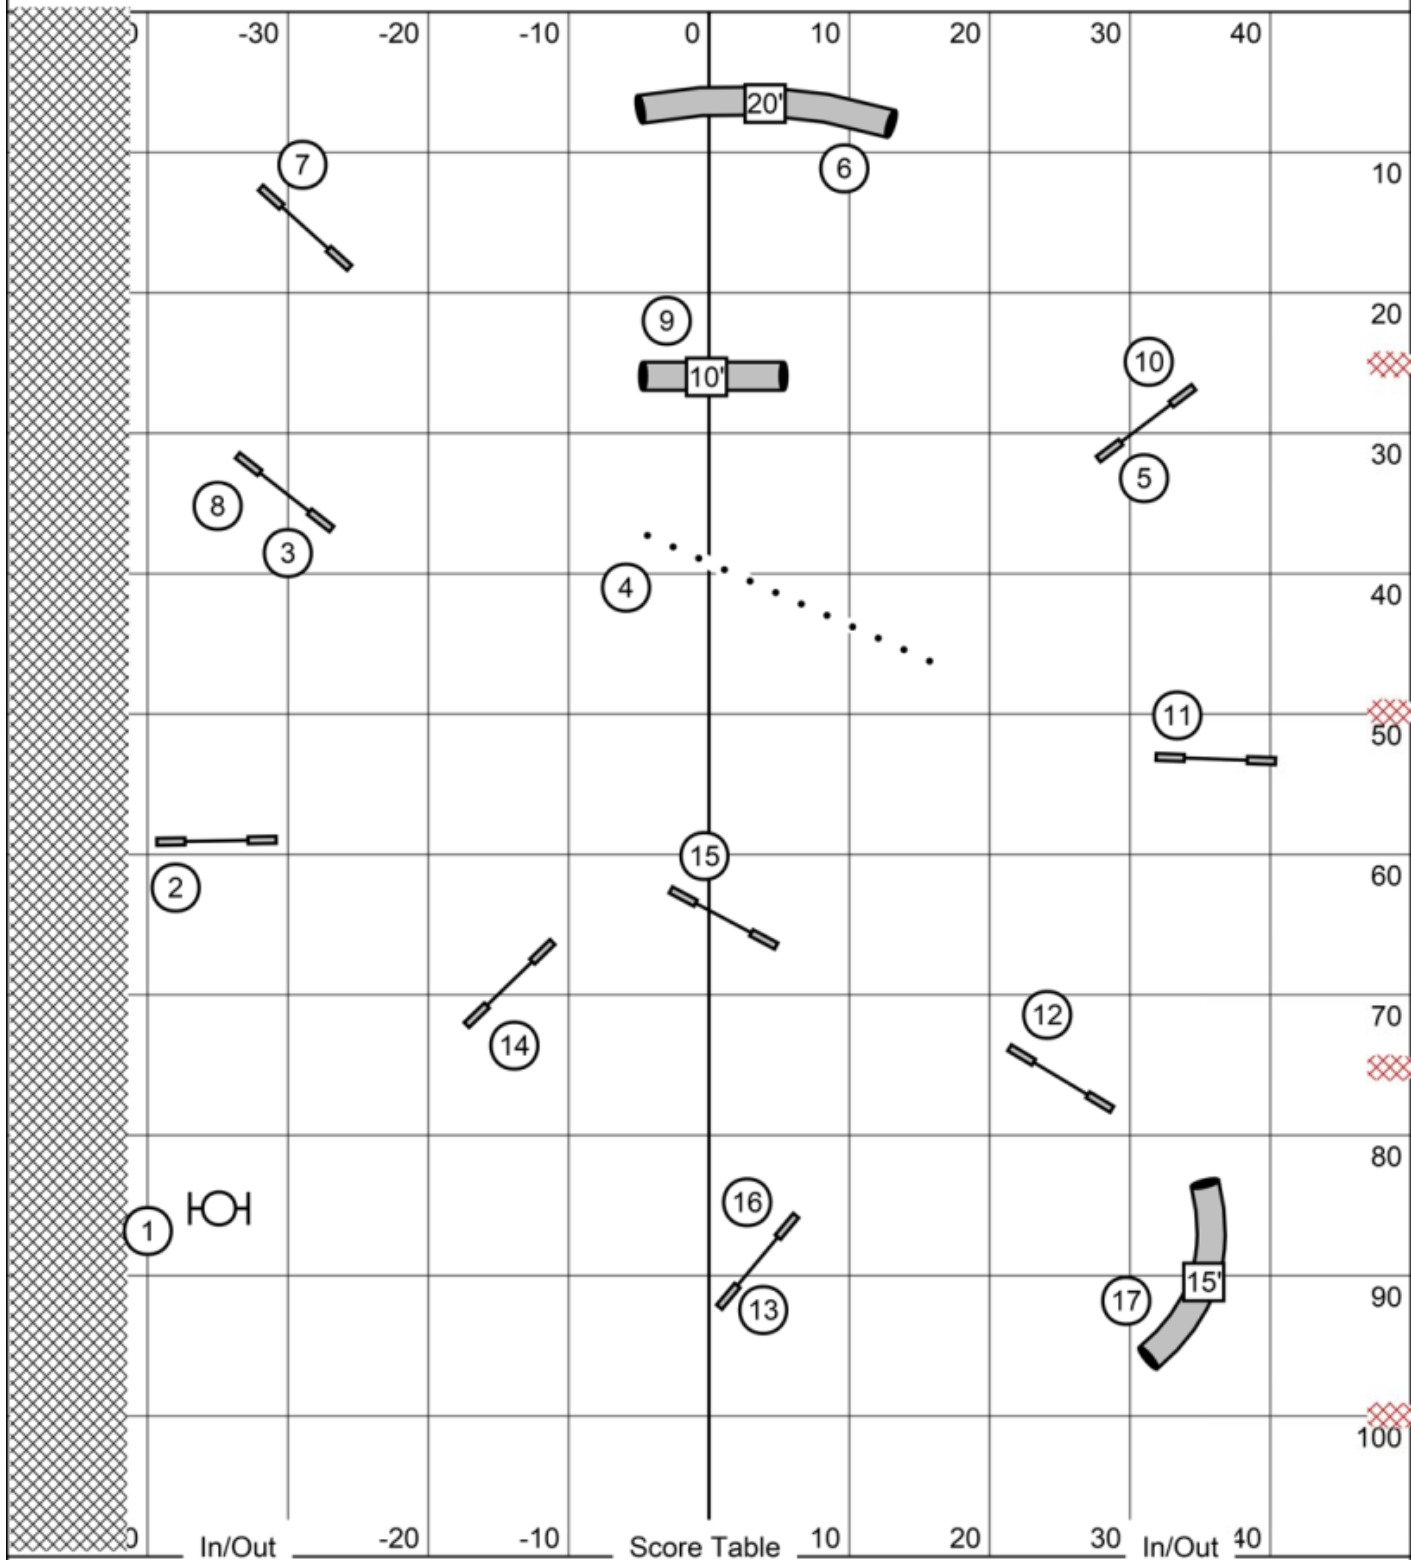

VIP Dog Sports UKI
Judge: Karen Albert
April 19, 2026

Senior/Champ Jumping

Map is an approximation