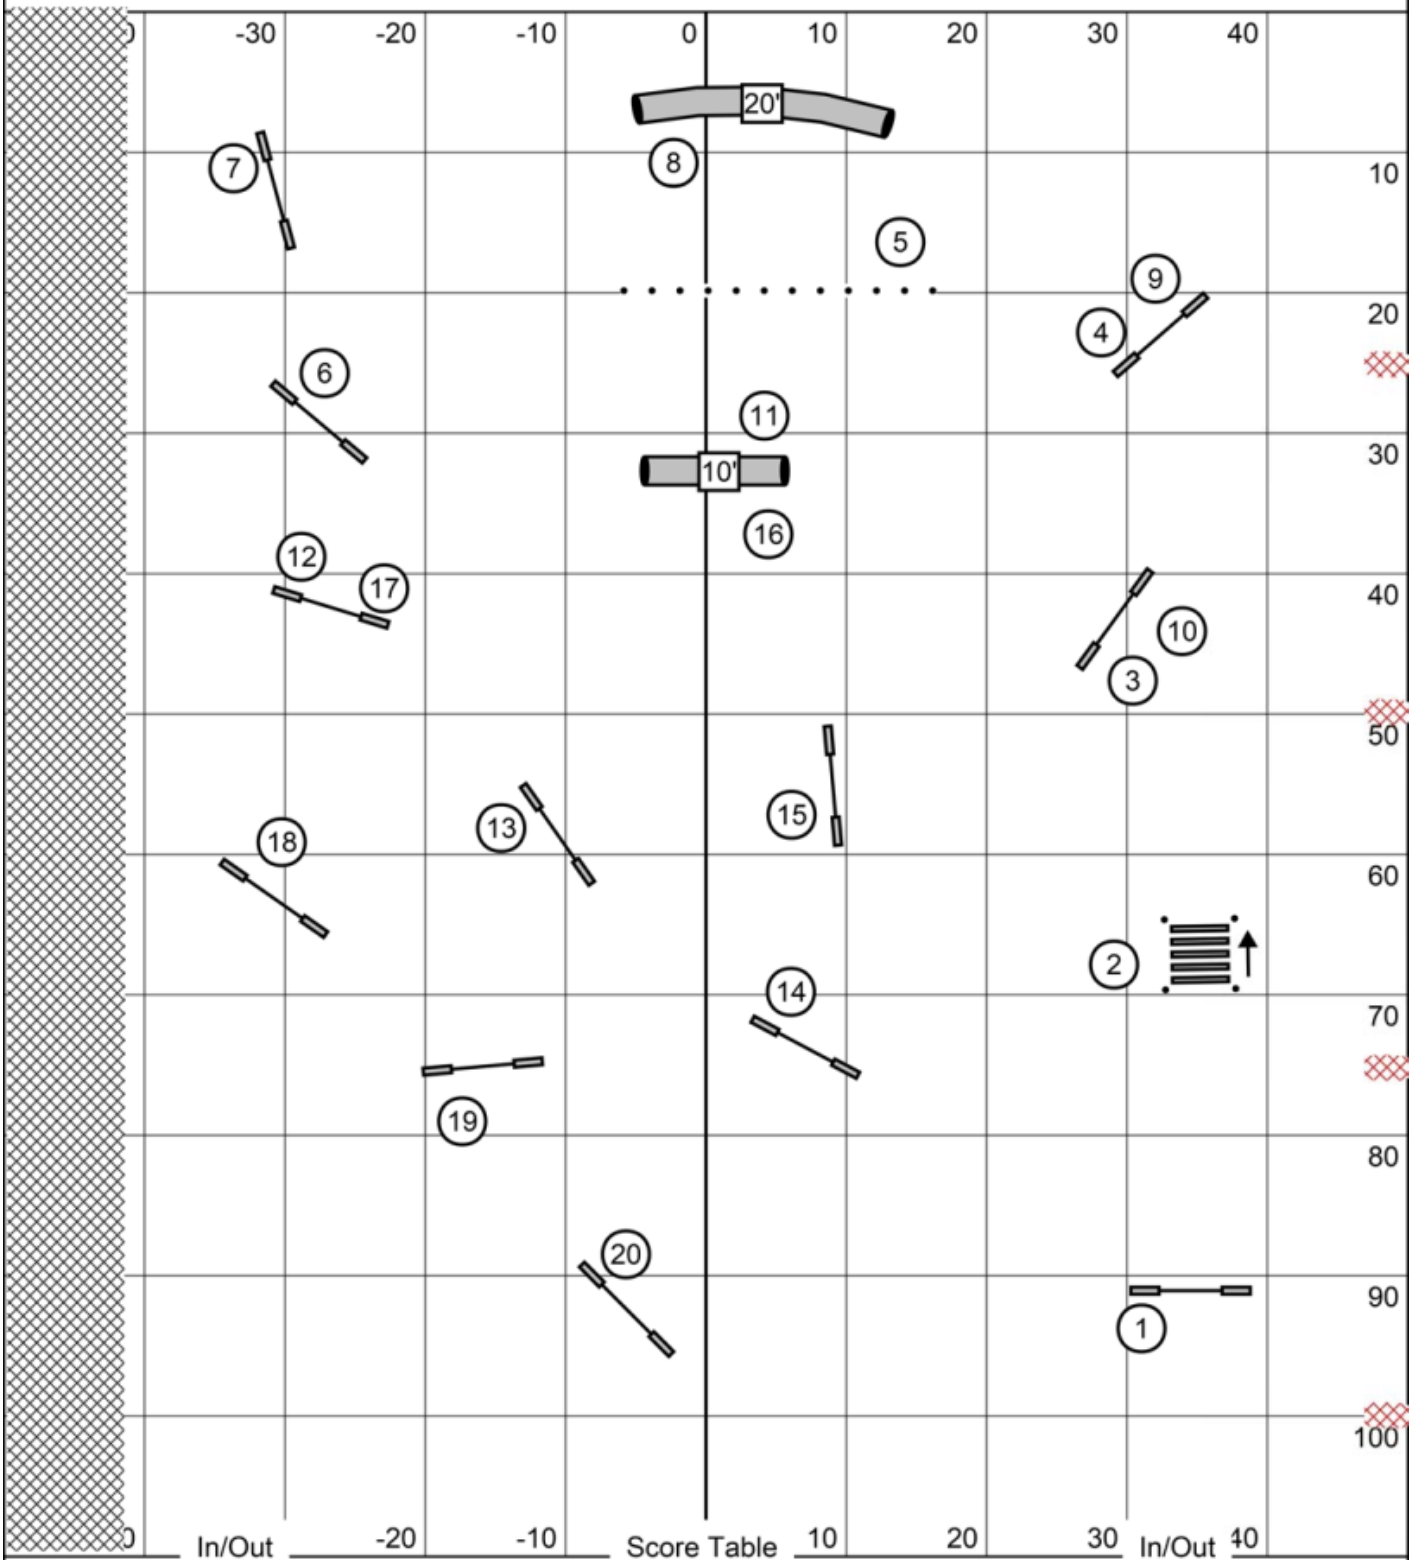

VIP Dog Sports UKI
Judge: Karen Albert
April 19, 2026

Masters Series Jumping

Map is an approximation