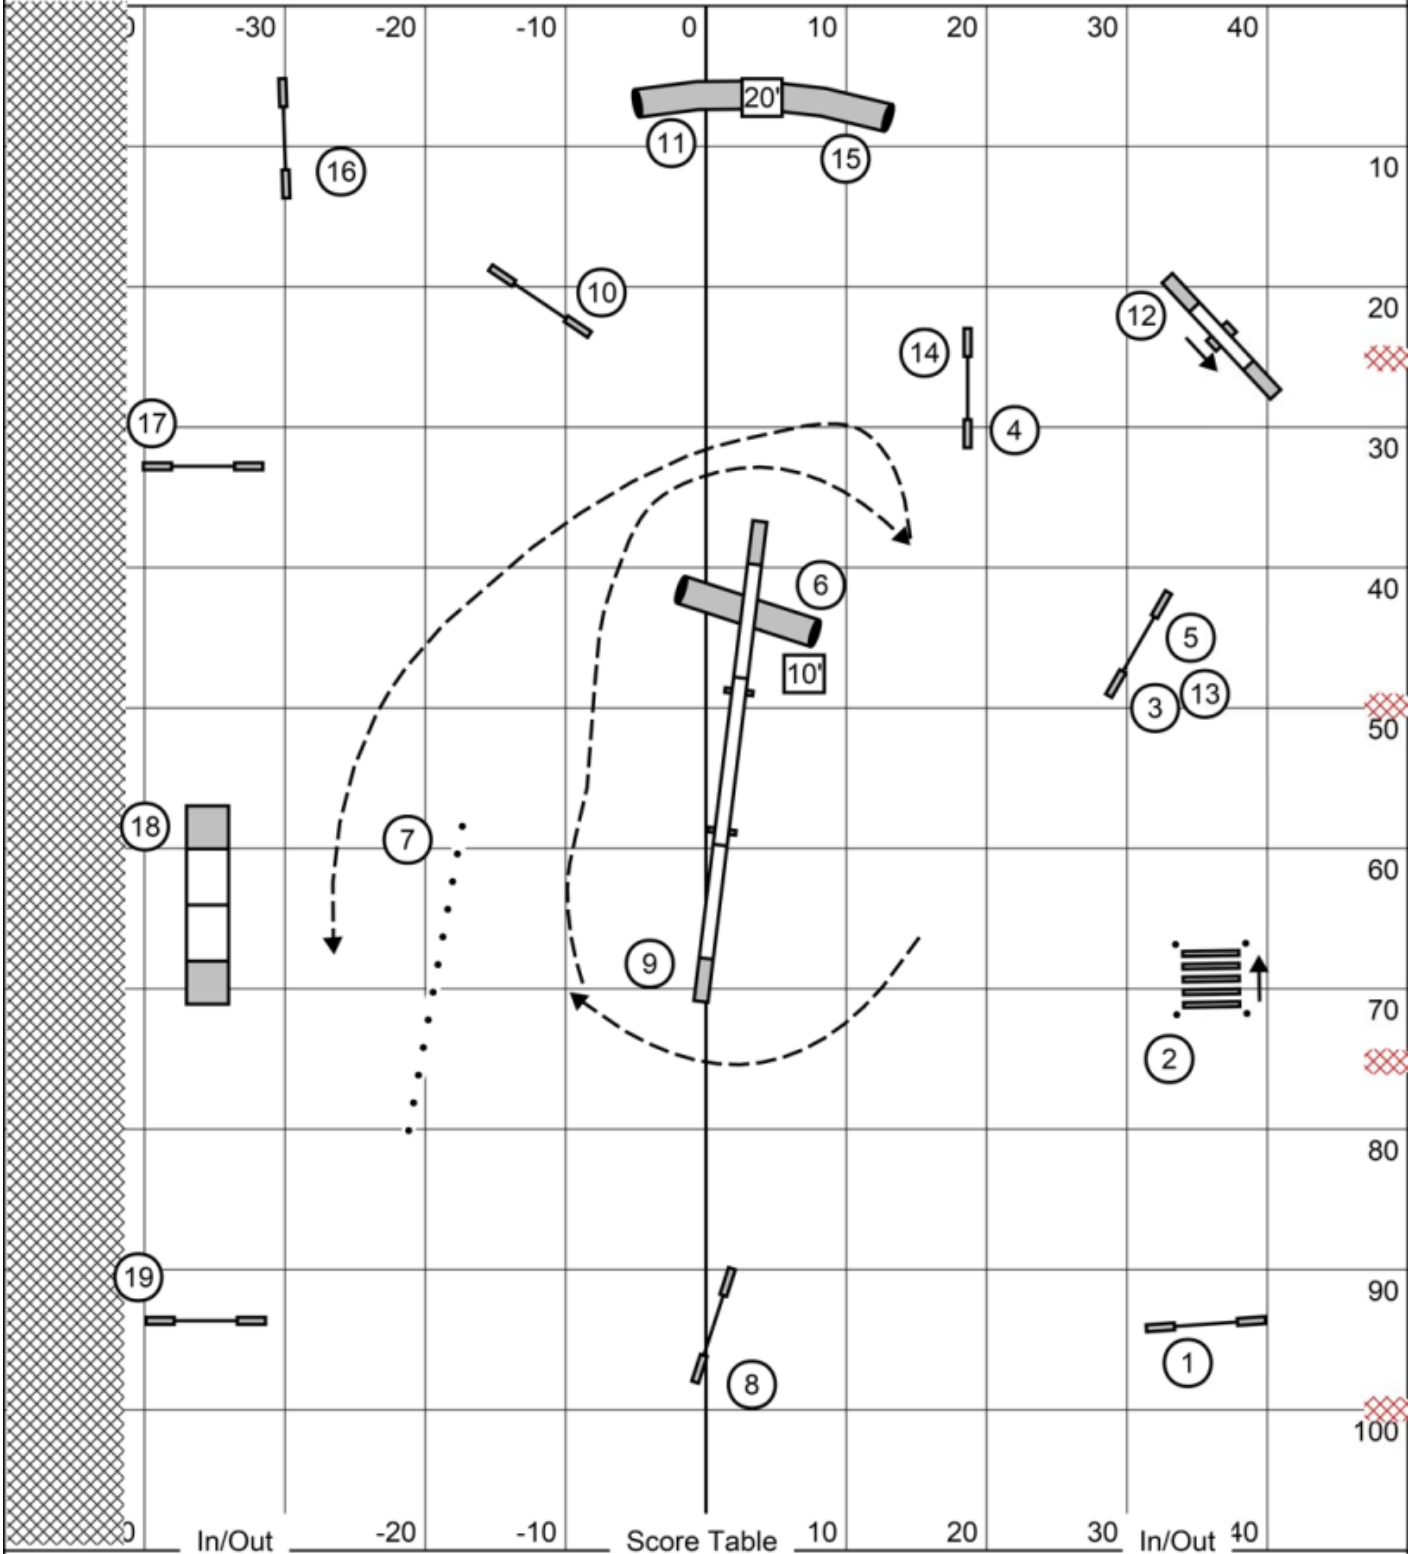

Masters Series Jumping

Map is an approximation

VIP Dog Sports UKI
Judge: Karen Albert
April 19, 2026

Masters Series Agility

Map is an approximation

VIP Dog Sports UKI
Judge: Karen Albert
April 19, 2026

Beginner/Novice Agility