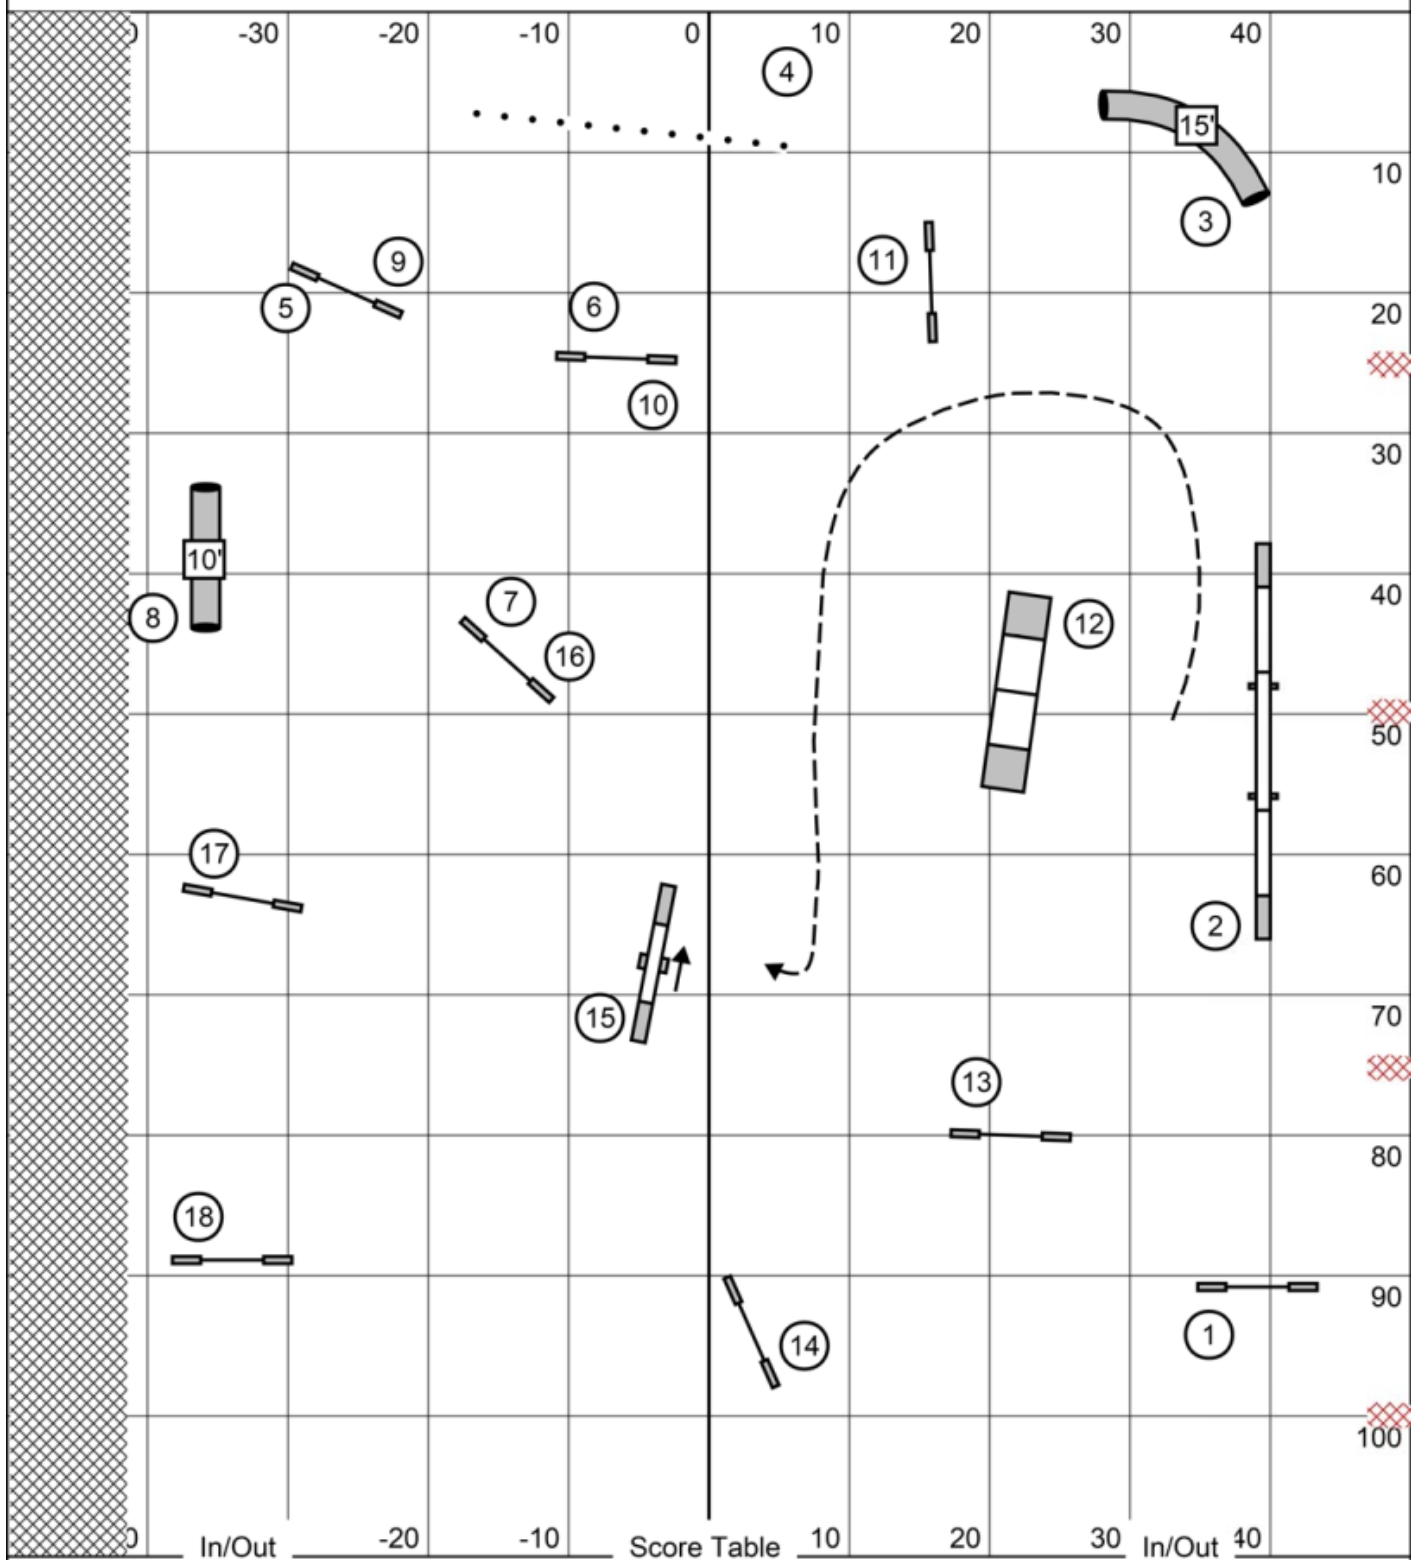

### Senior/Champ Agility

Map is an approximation

VIP Dog Sports UKI  
 Judge: Karen Albert  
 April 18, 2026

Beginner/Novice Agility

Map is an approximation

VIP Dog Sports UKI  
 Judge: Karen Albert  
 April 18, 2026