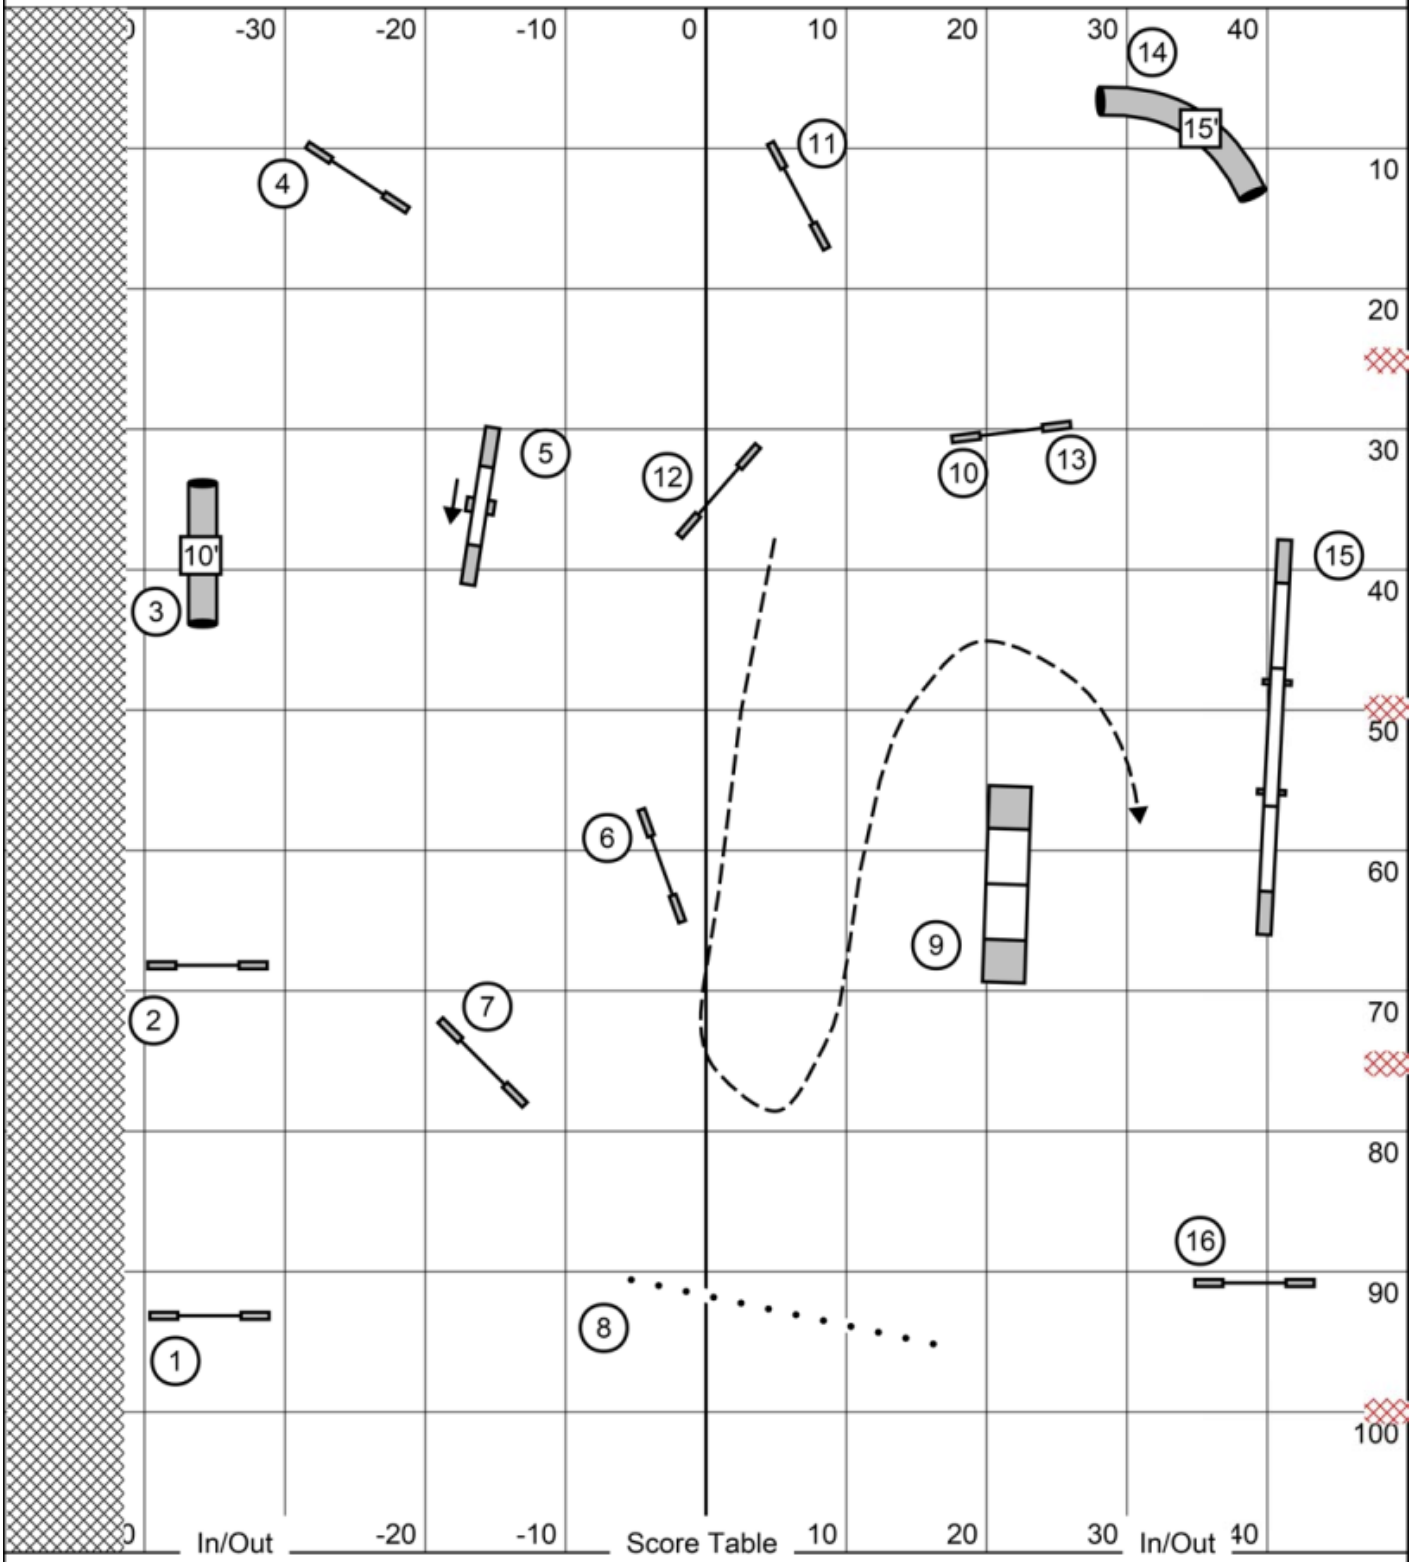

### Senior/Champ Agility

Map is an approximation

VIP Dog Sports UKI  
 Judge: Karen Albert  
 April 18, 2026

Beginner/Novice Agility

Map is an approximation

VIP Dog Sports UKI  
 Judge: Karen Albert  
 April 18, 2026