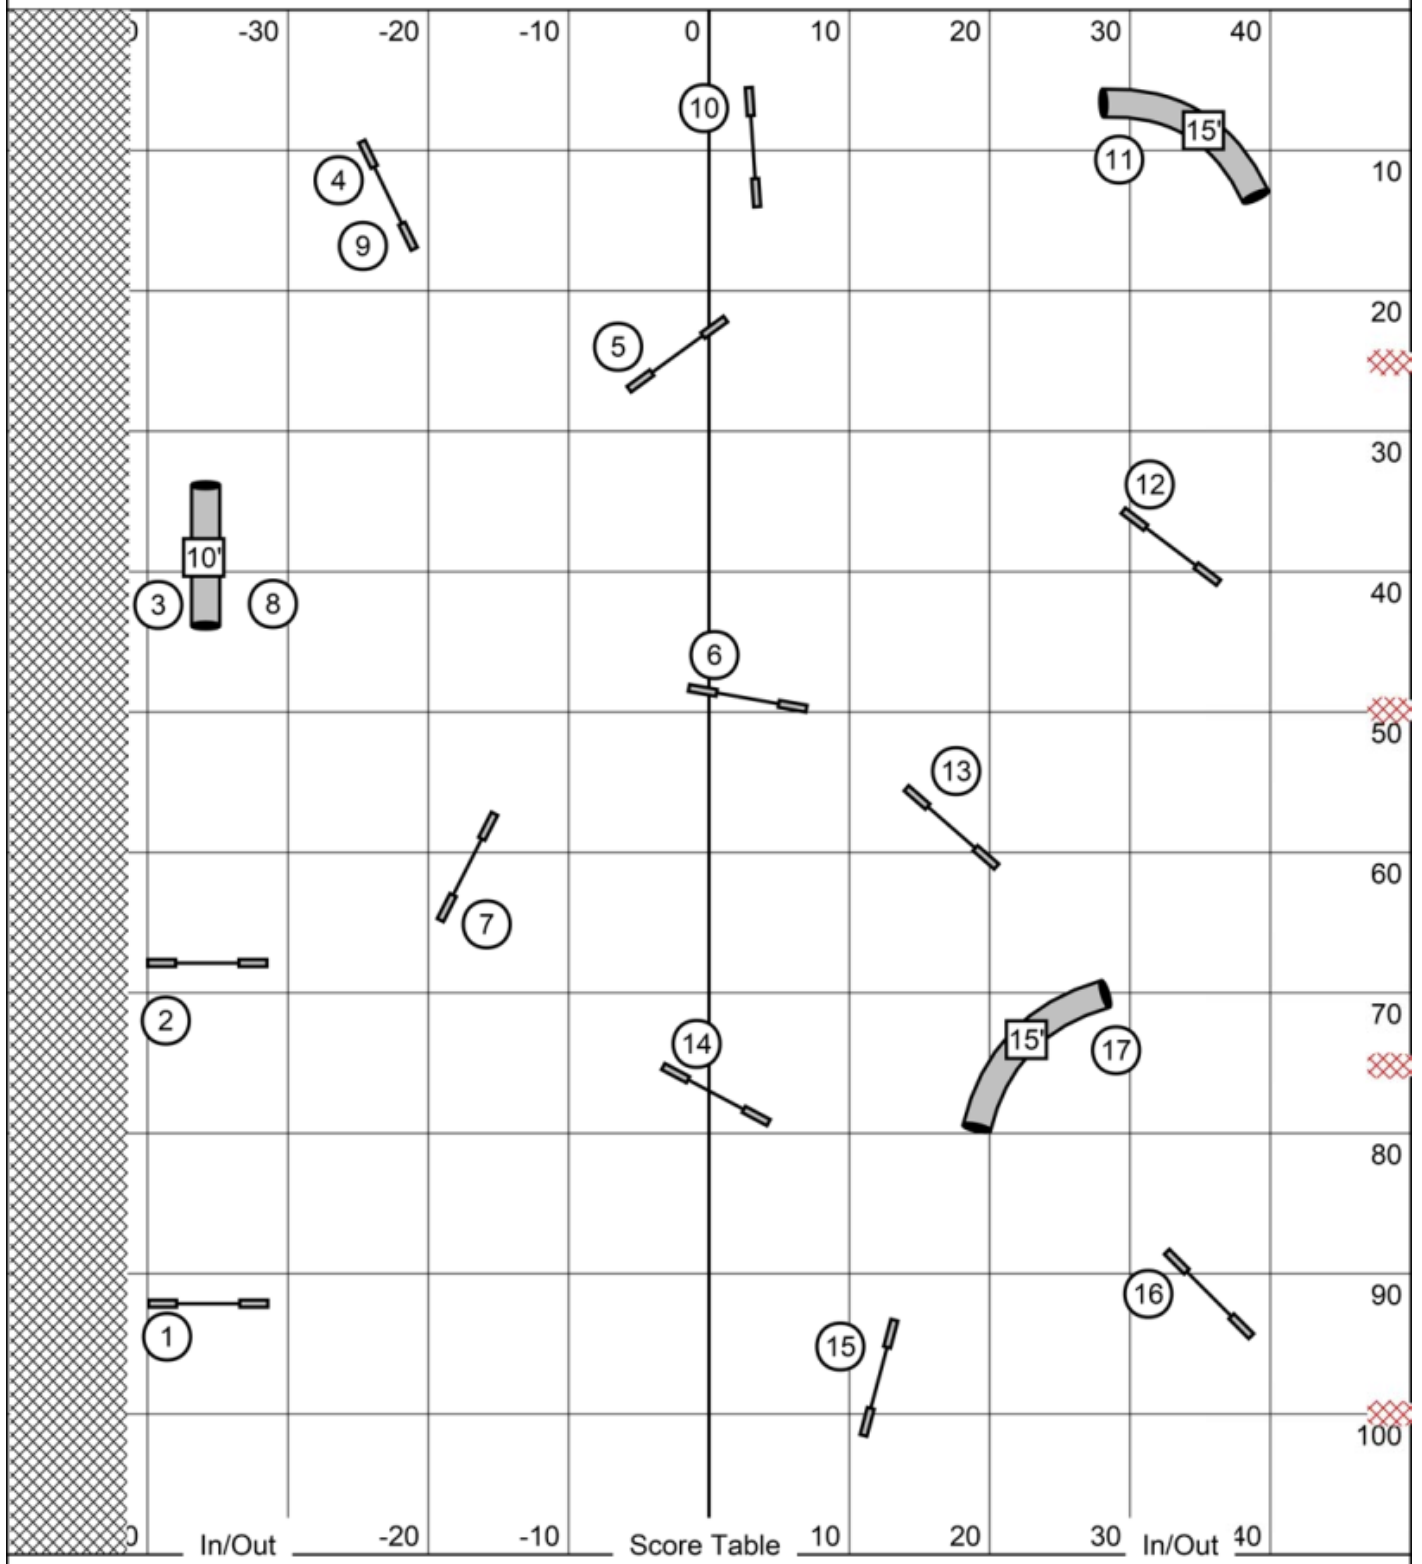

### Beginner/Novice Jumping 2

Map is an approximation

VIP Dog Sports UKI  
 Judge: Karen Albert  
 April 18, 2026

Senior/Champ Speedstakes

Map is an approximation

VIP Dog Sports UKI  
 Judge: Karen Albert  
 April 18, 2026

**Beginner/Novice Speedstakes**

Map is an approximation