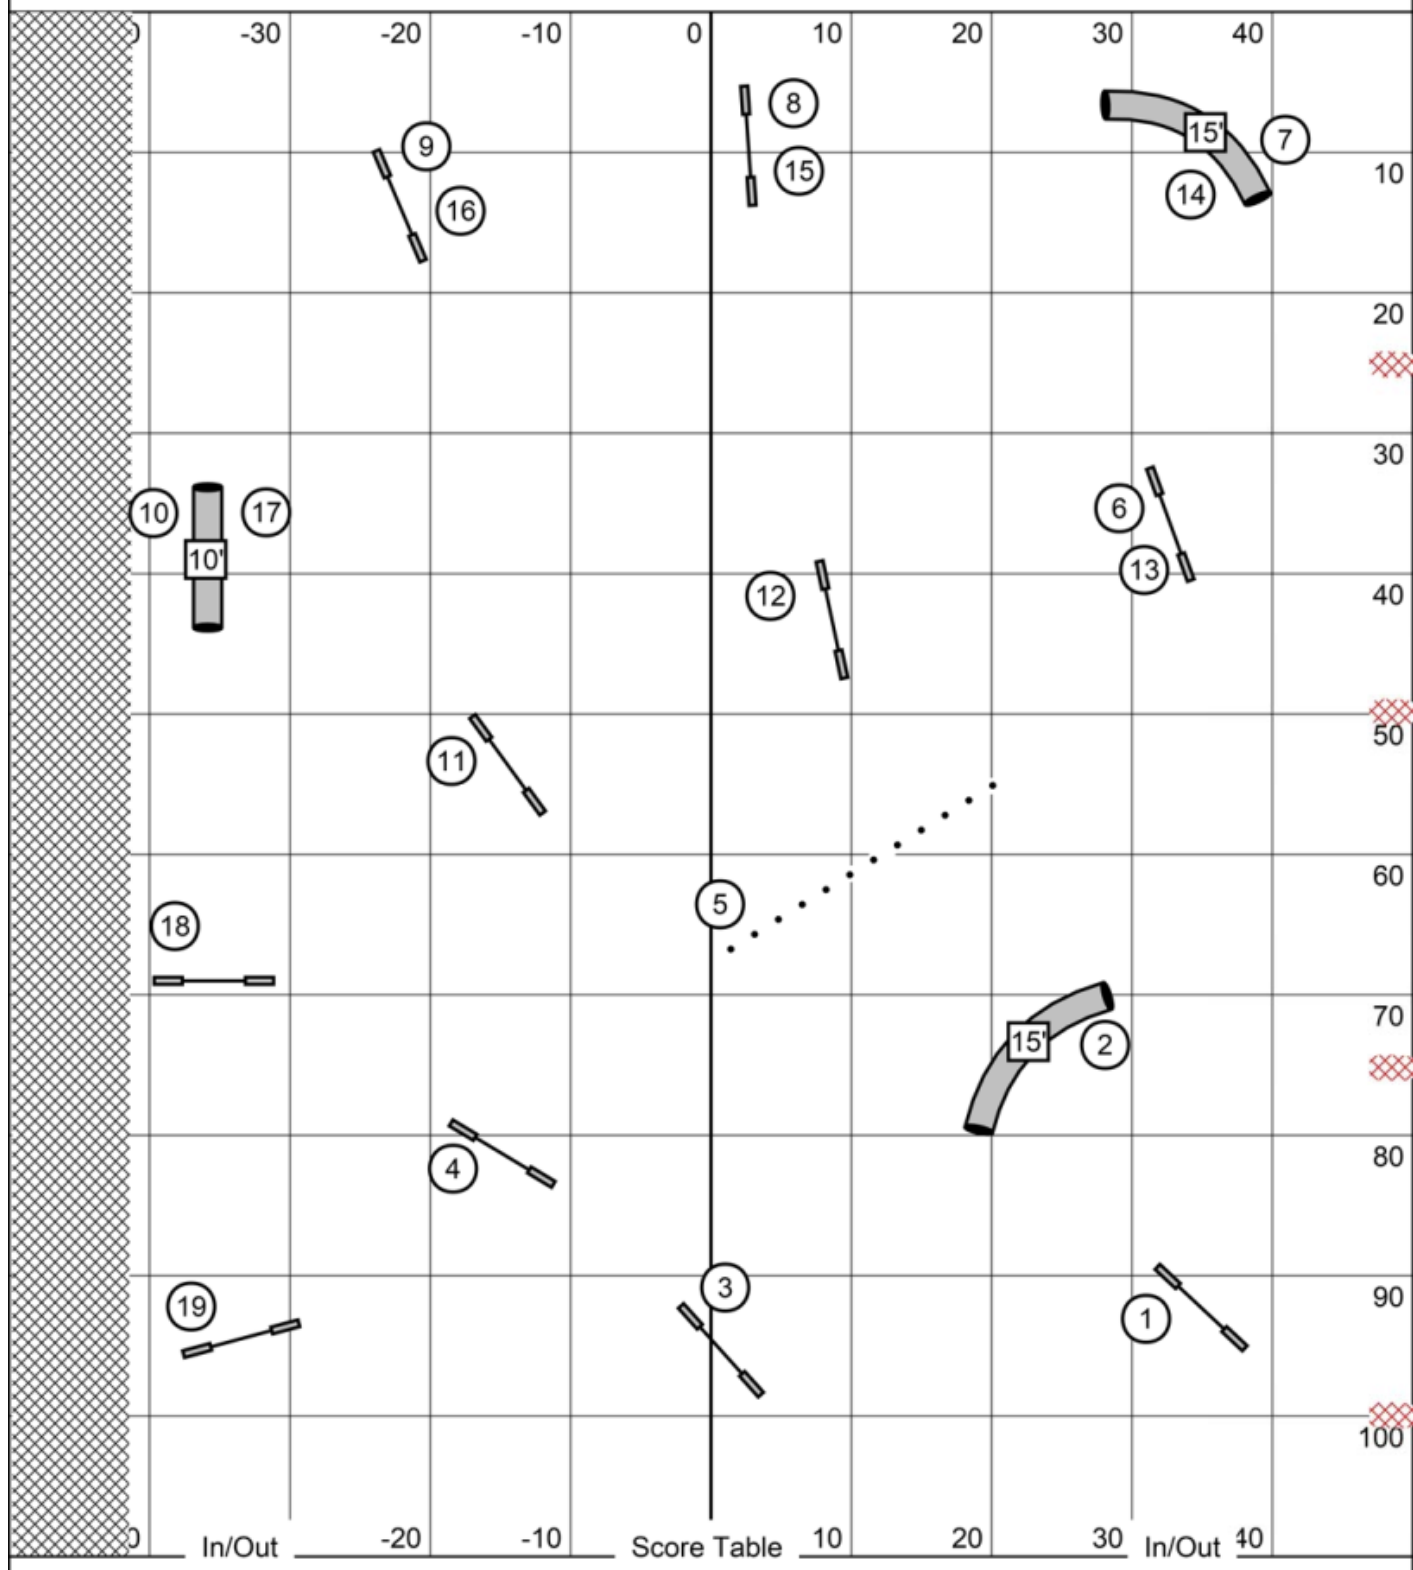

VIP Dog Sports UKI
Judge: Karen Albert
April 18, 2026

Beginner/Novice Jumping 2

Map is an approximation