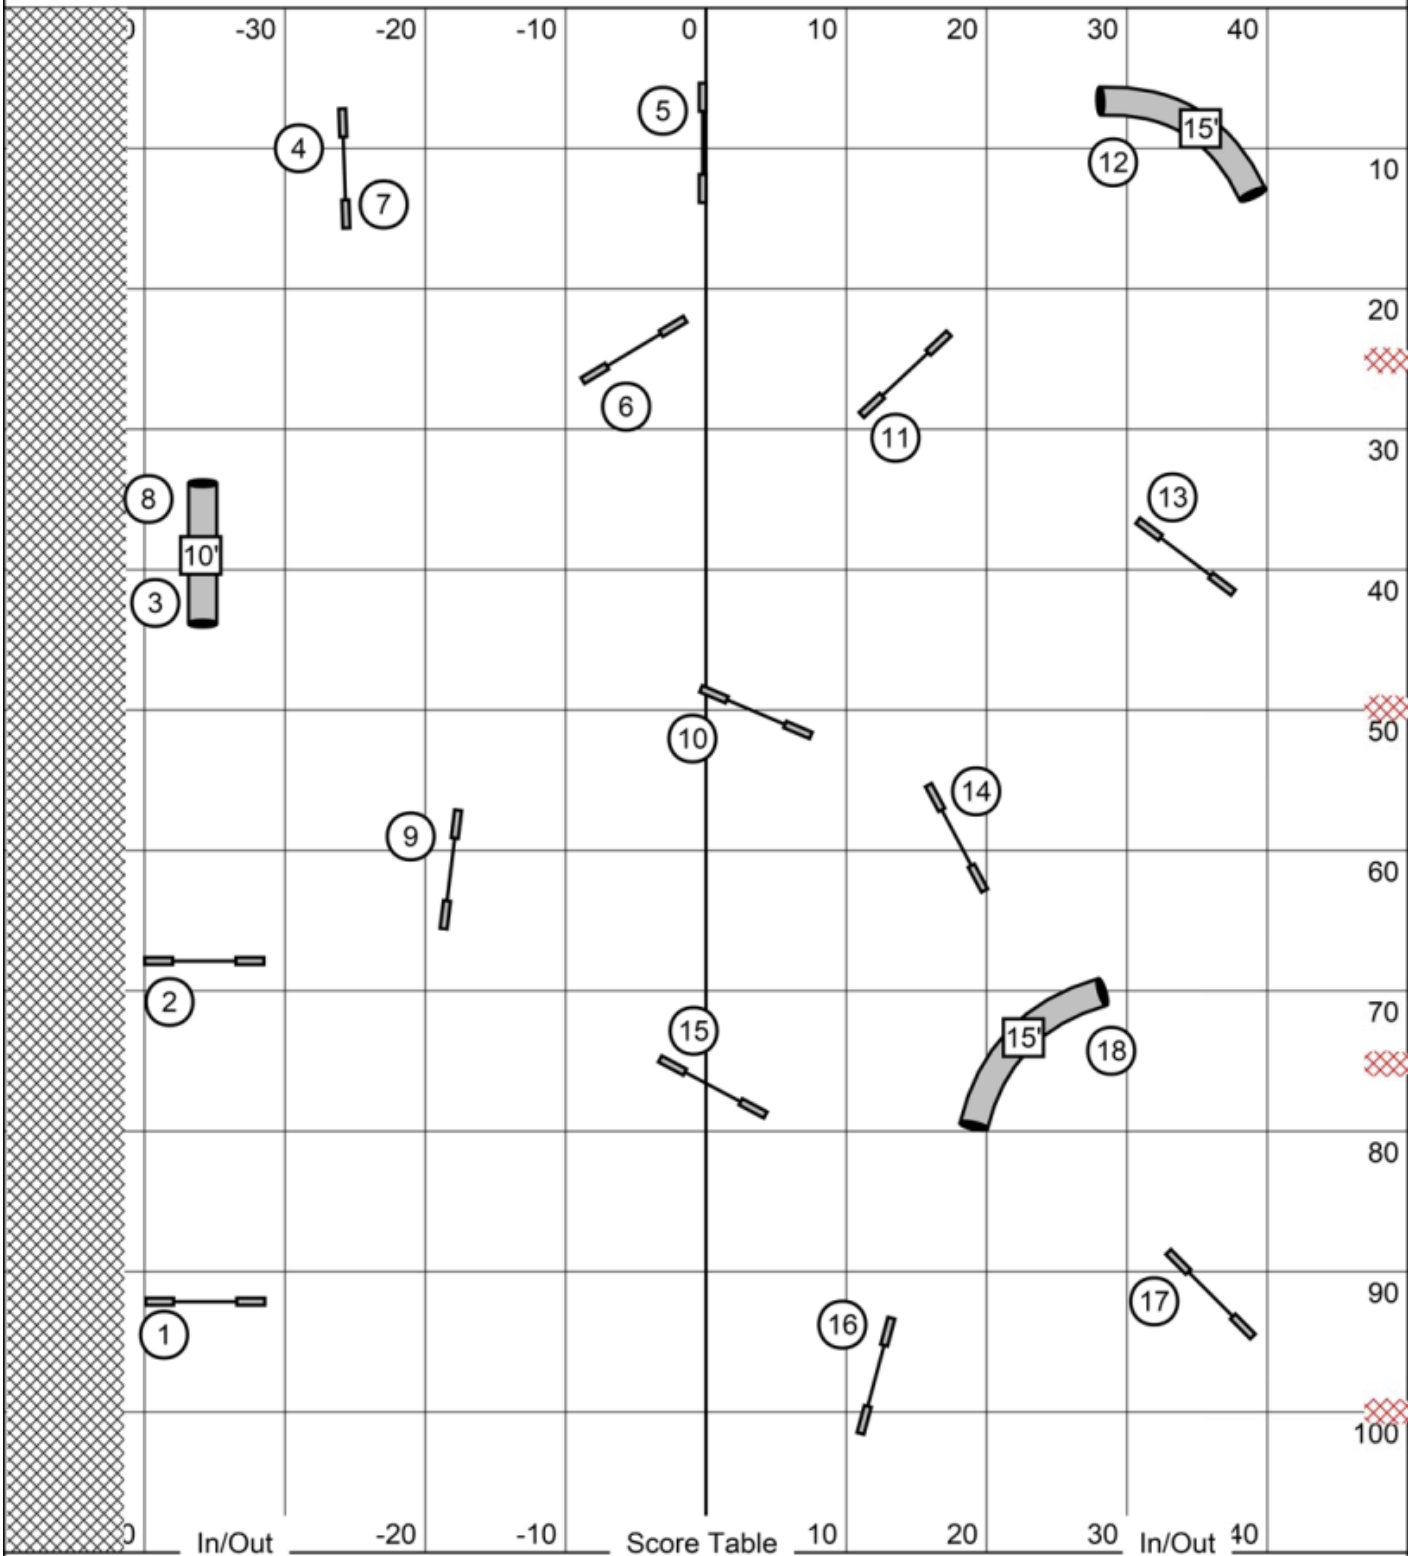

VIP Dog Sports UKI
Judge: Karen Albert
April 18, 2026

Senior/Champ Speedstakes

Map is an approximation