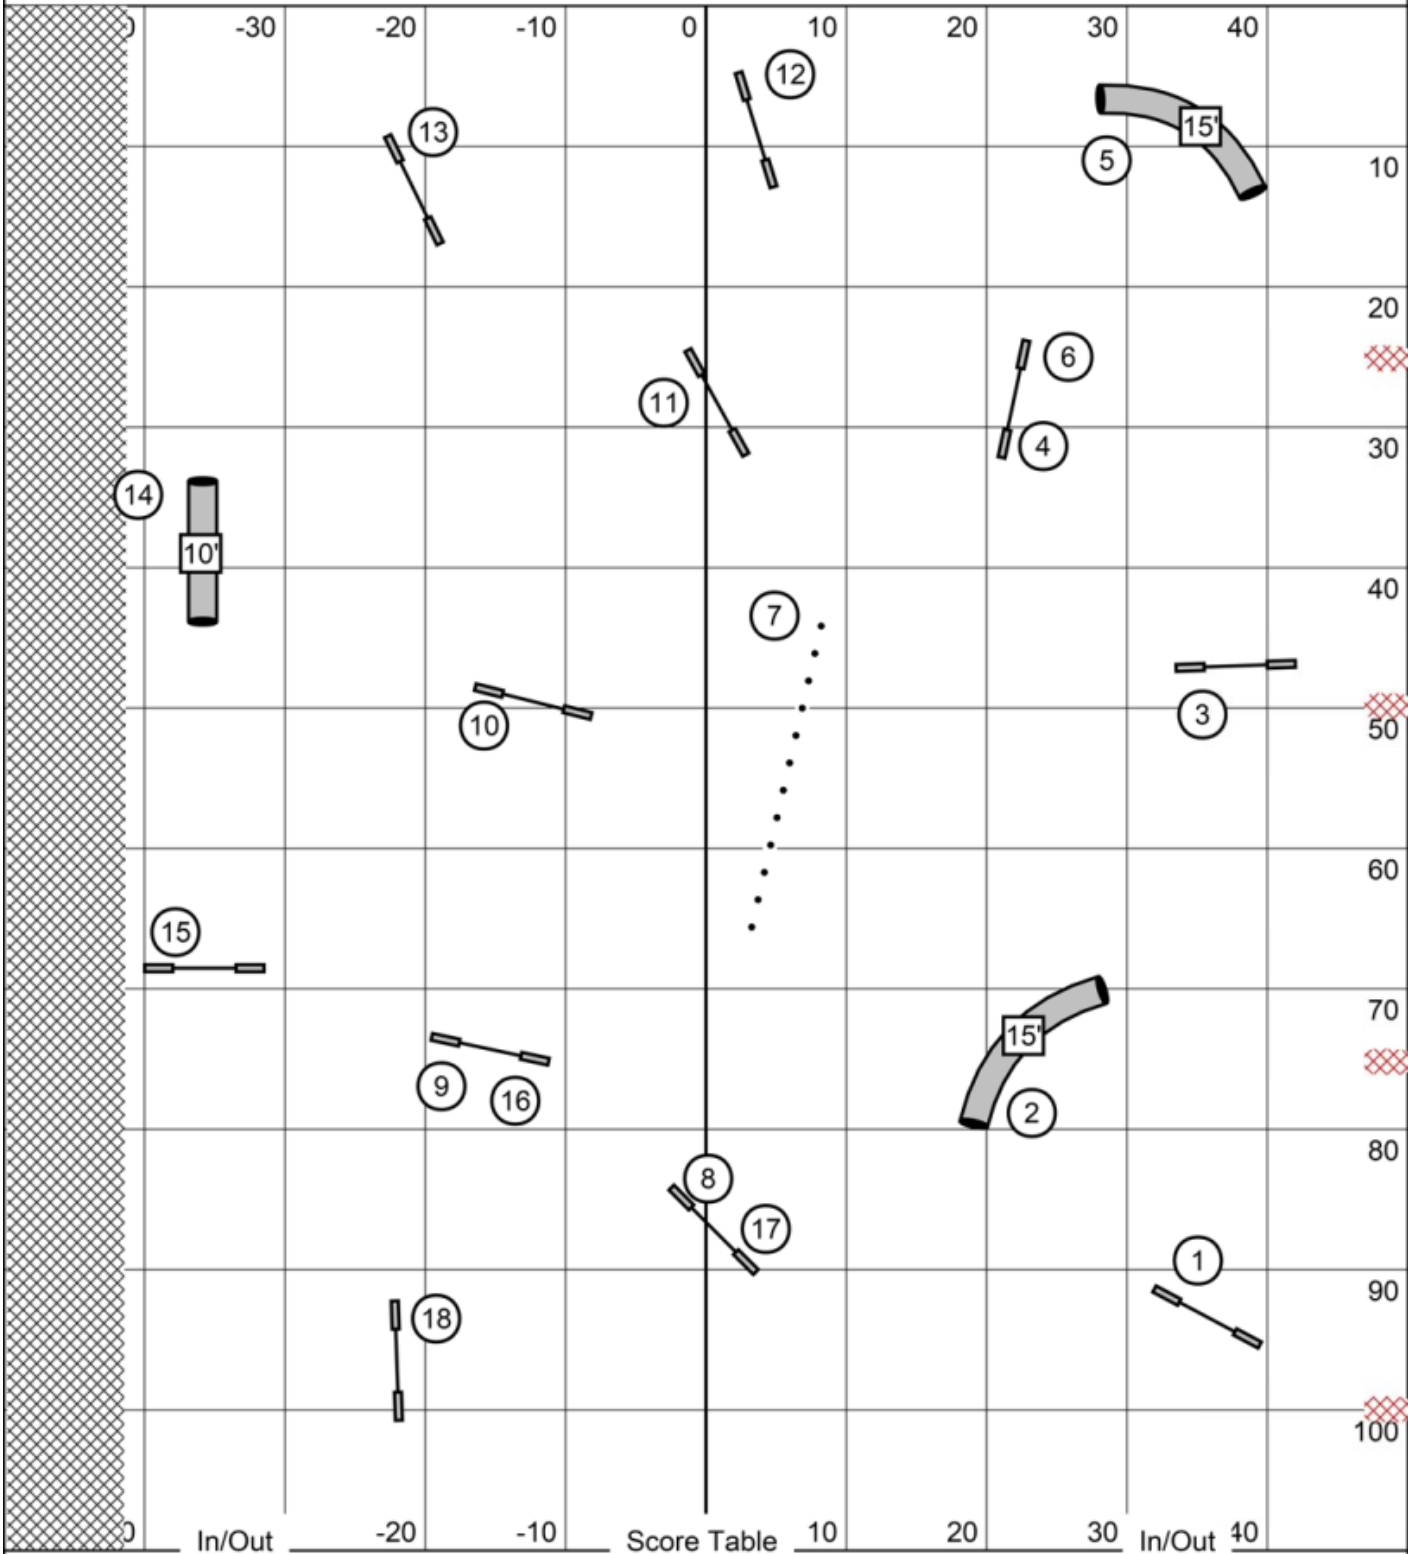

VIP Dog Sports UKI
Judge: Karen Albert
April 18, 2026

Senior/Champ Jumping 2

Map is an approximation