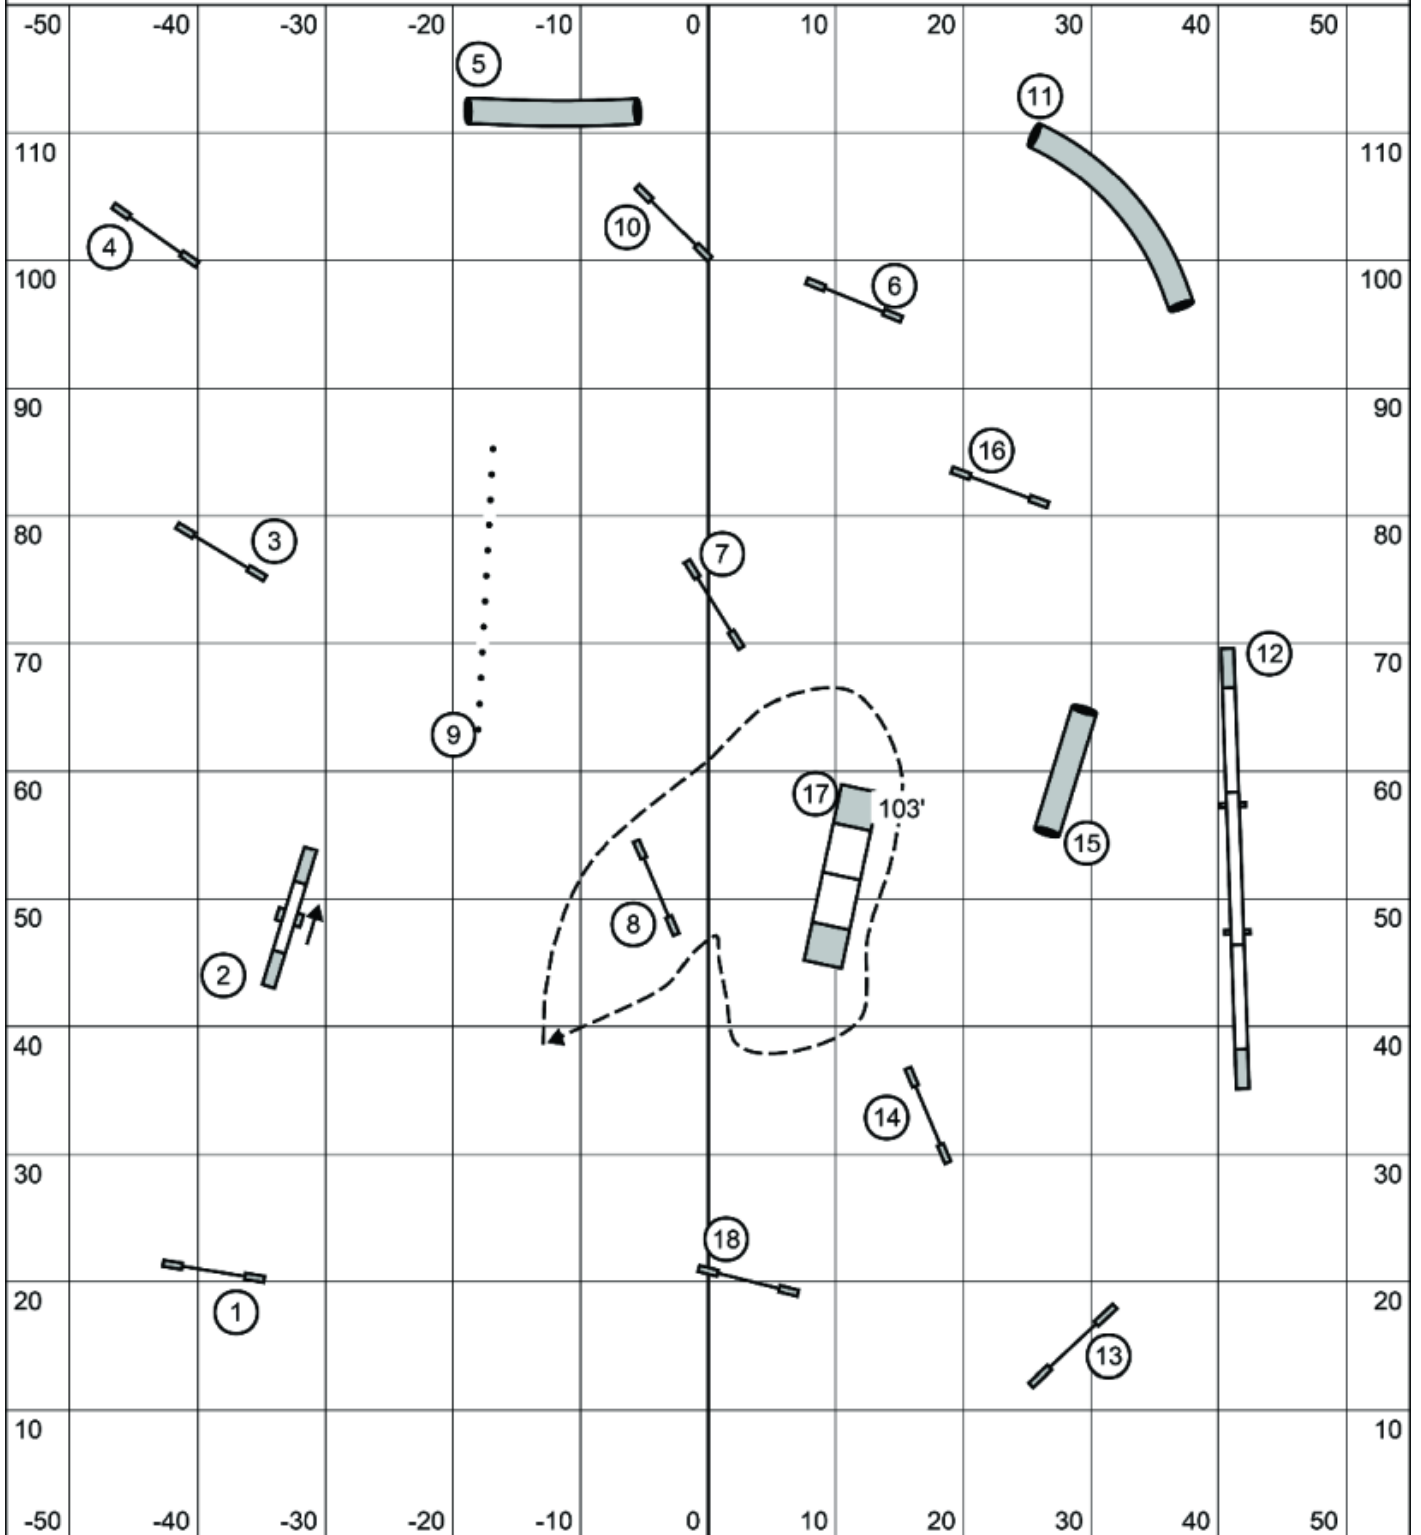

Sunday
April 19, 2026

Champ/Senior Agility 1

Data Driven Agility
Judge: Valori Duff

Designed by : Sangie Brooks

Map is only an approximation