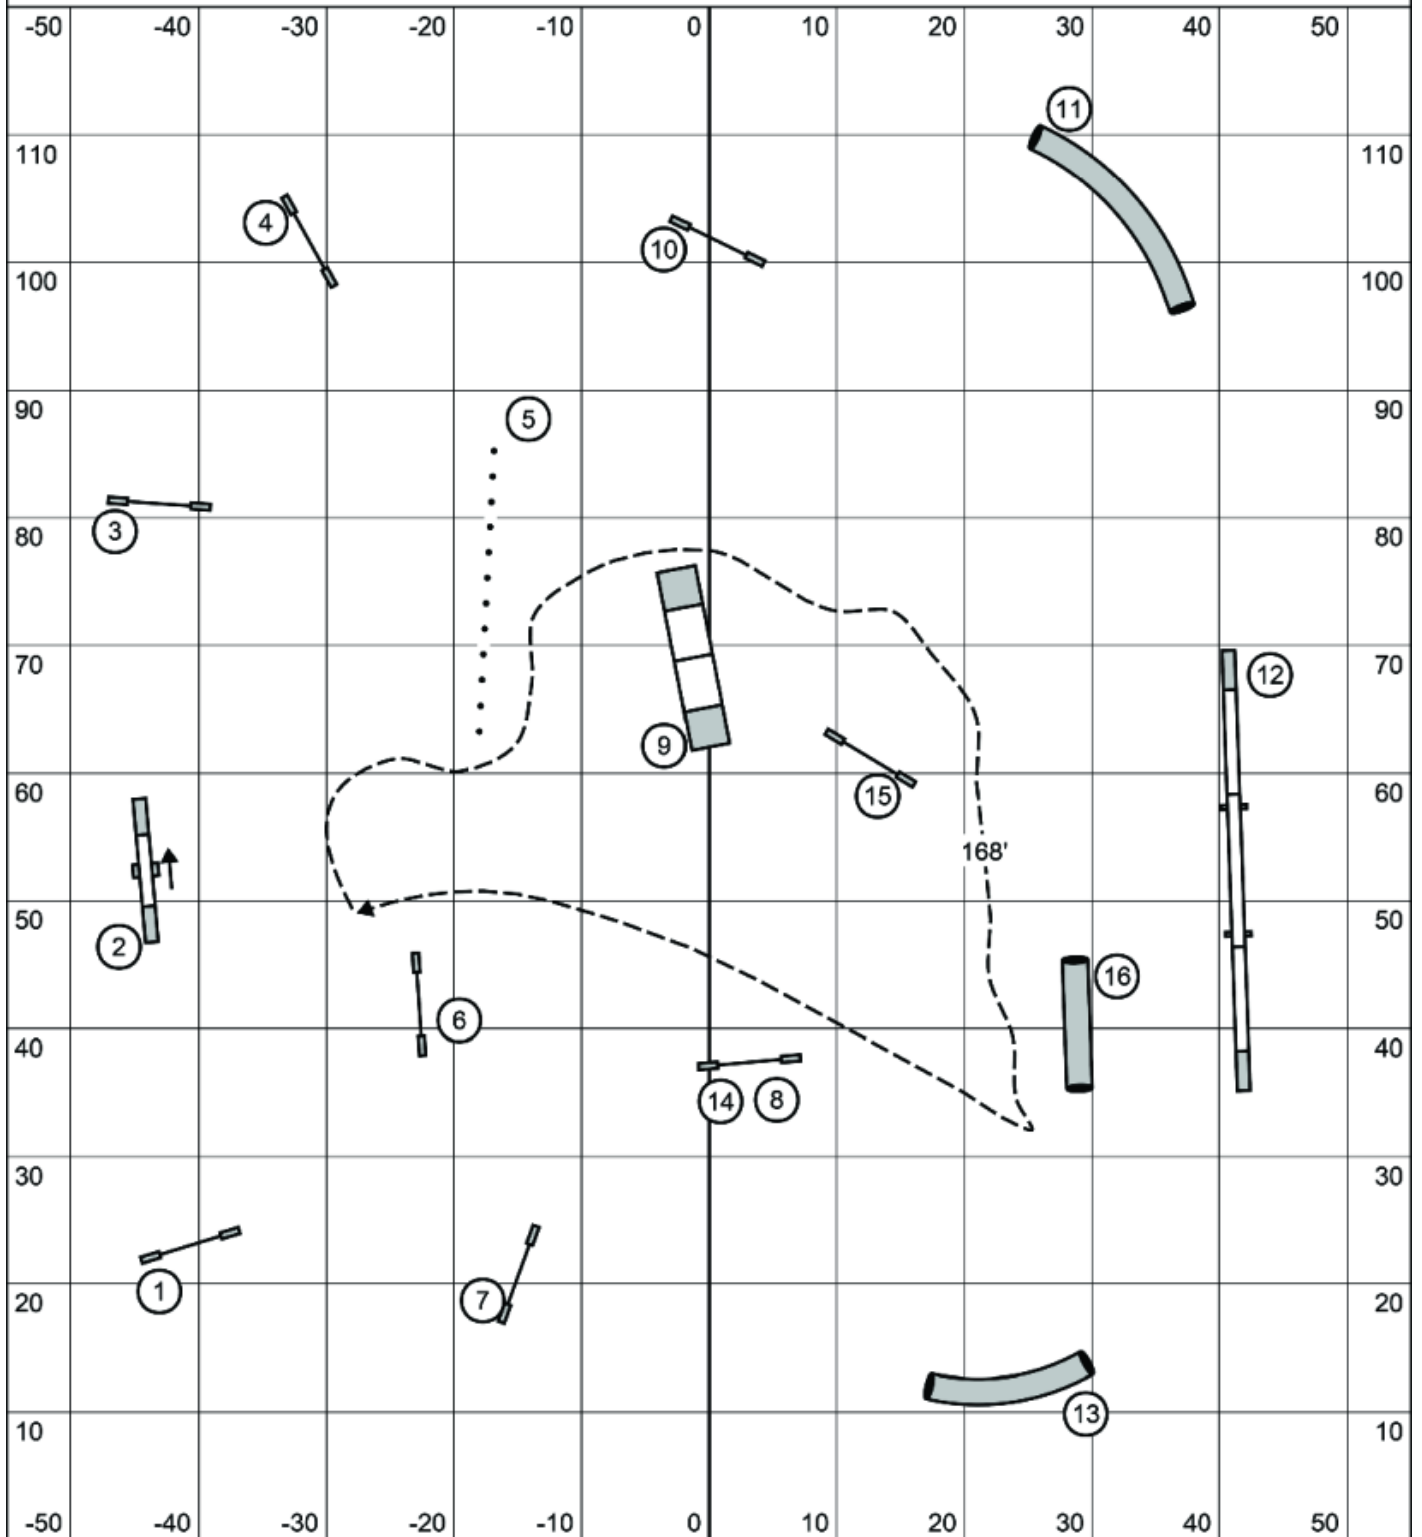

Sunday
April 19, 2026

Beg/Novice Agility 1

New Boston, NH

Data Driven Agility
Judge: Valori Duff

Map is only an approximation

Designed by : Sangie Brooks