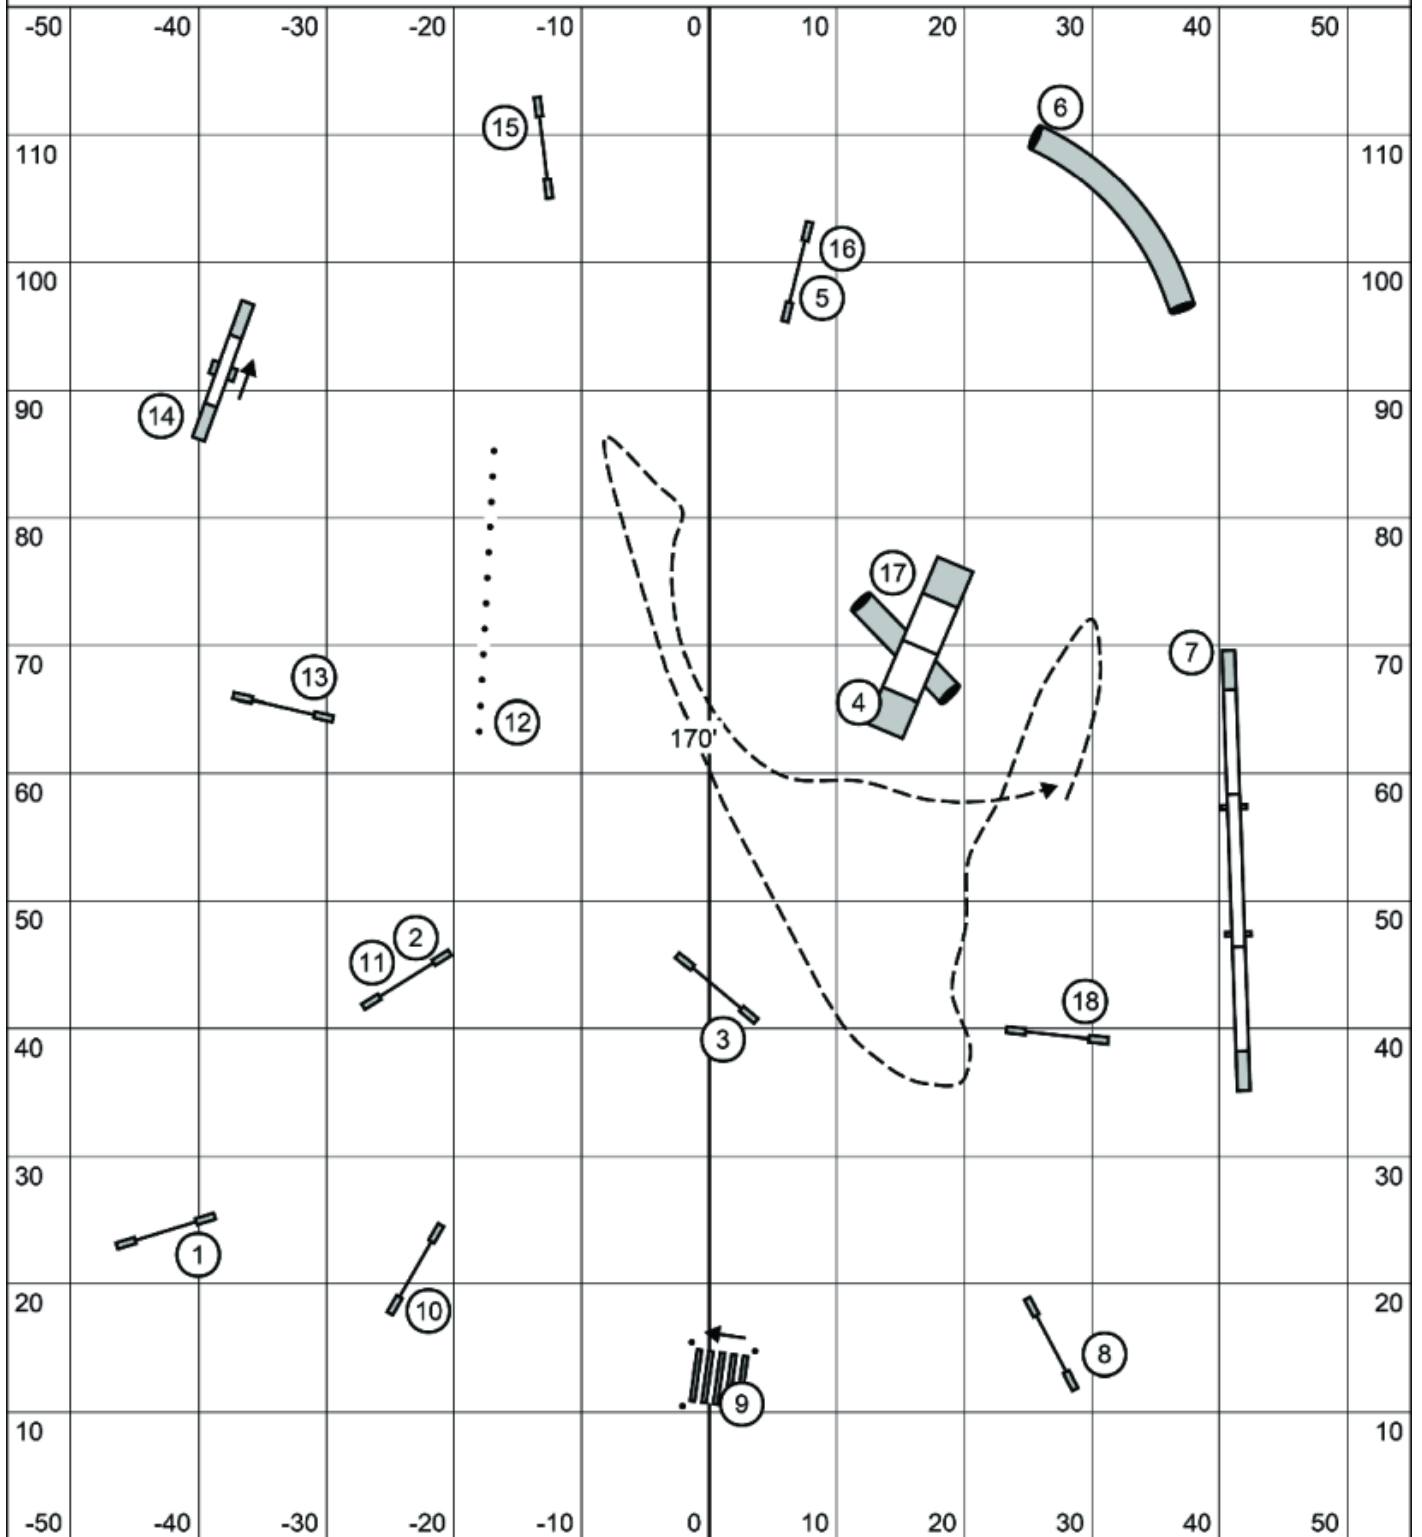

Sunday
April 19, 2026

Champ/Senior Agility 2

Data Driven Agility
Judge: Valori Duff

Map is only an approximation

Designed by : Sangie Brooks