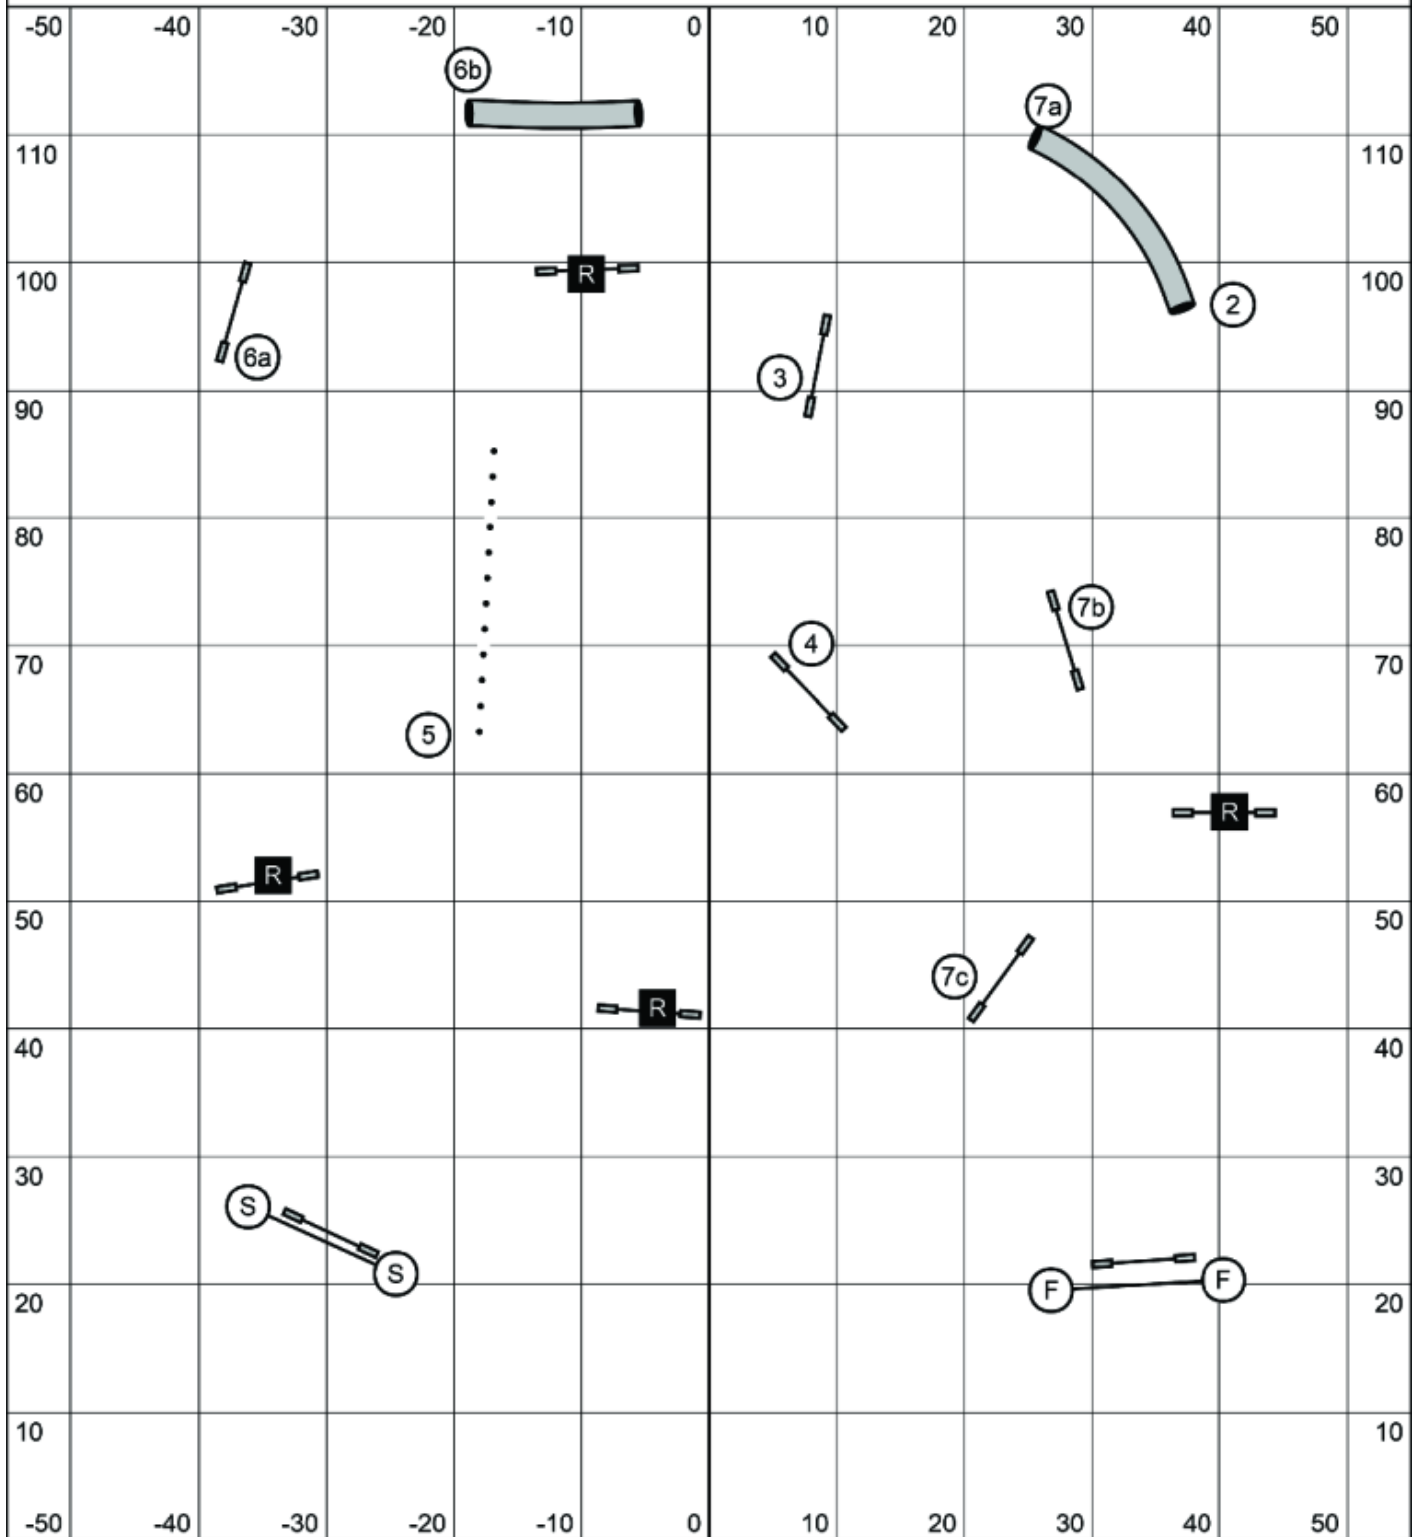

Sunday
April 19, 2026

Beg/Novice Jumping

New Boston, NH

Data Driven Agility
Judge: Valori Duff

Map is only an approximation

Designed by : Sangie Brooks

Sunday
April 19, 2026

Champ/Senior Snooker

New Boston, NH

Data Driven Agility
Judge: Valori Duff

Map is only an approximation

Designed by : Sangie Brooks

Snooker Time
24, 22, 20 - 47sec
16, 12, 8, 4 - 49 sec
+1 sec for select

Start & Finish jump are live at all times
Combos can be taken in any order or
direction in opening

Only 3 reds maybe taken. 4th red allowed only if
a red is knocked.

Sunday
April 19, 2026

Beg/Novice Snooker

New Boston, NH

Data Driven Agility
Judge: Valori Duff

Map is only an approximation

Designed by : Sangie Brooks