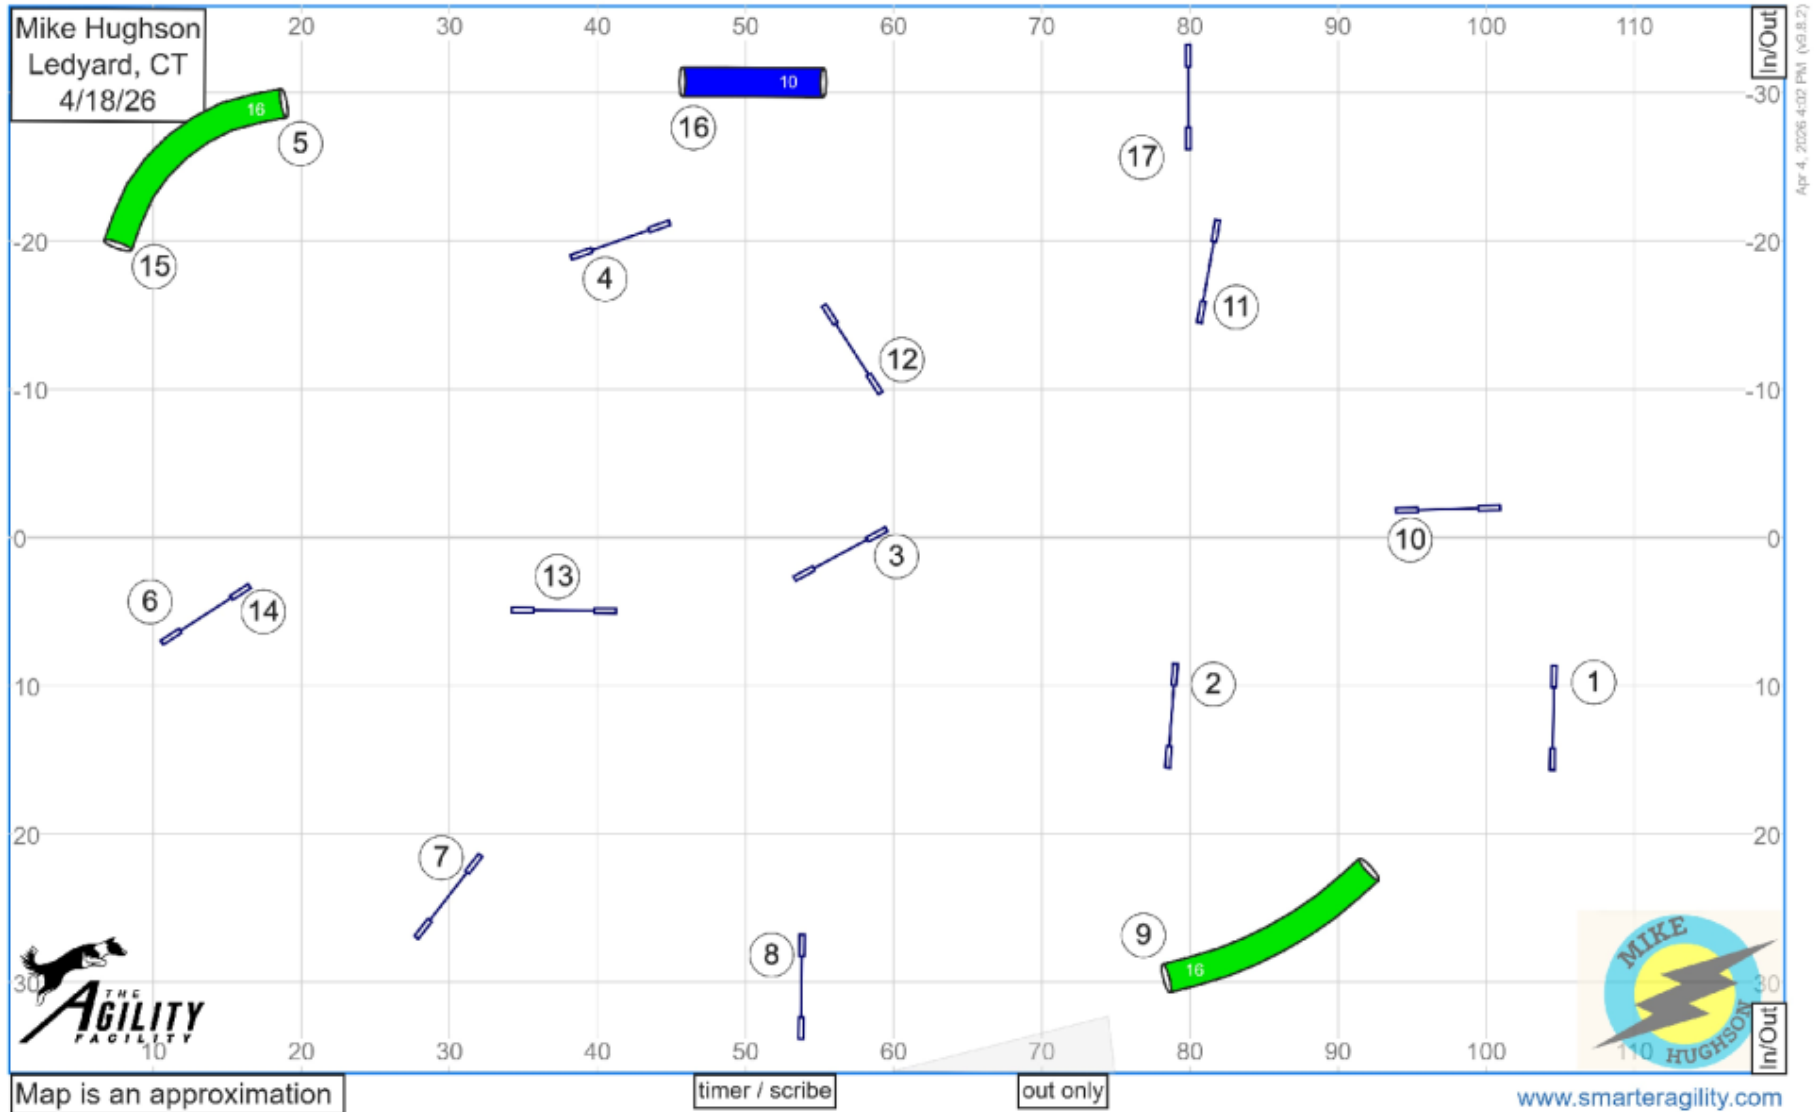

8. The Agility Facility UKI Beginner/Novice Speedstakes