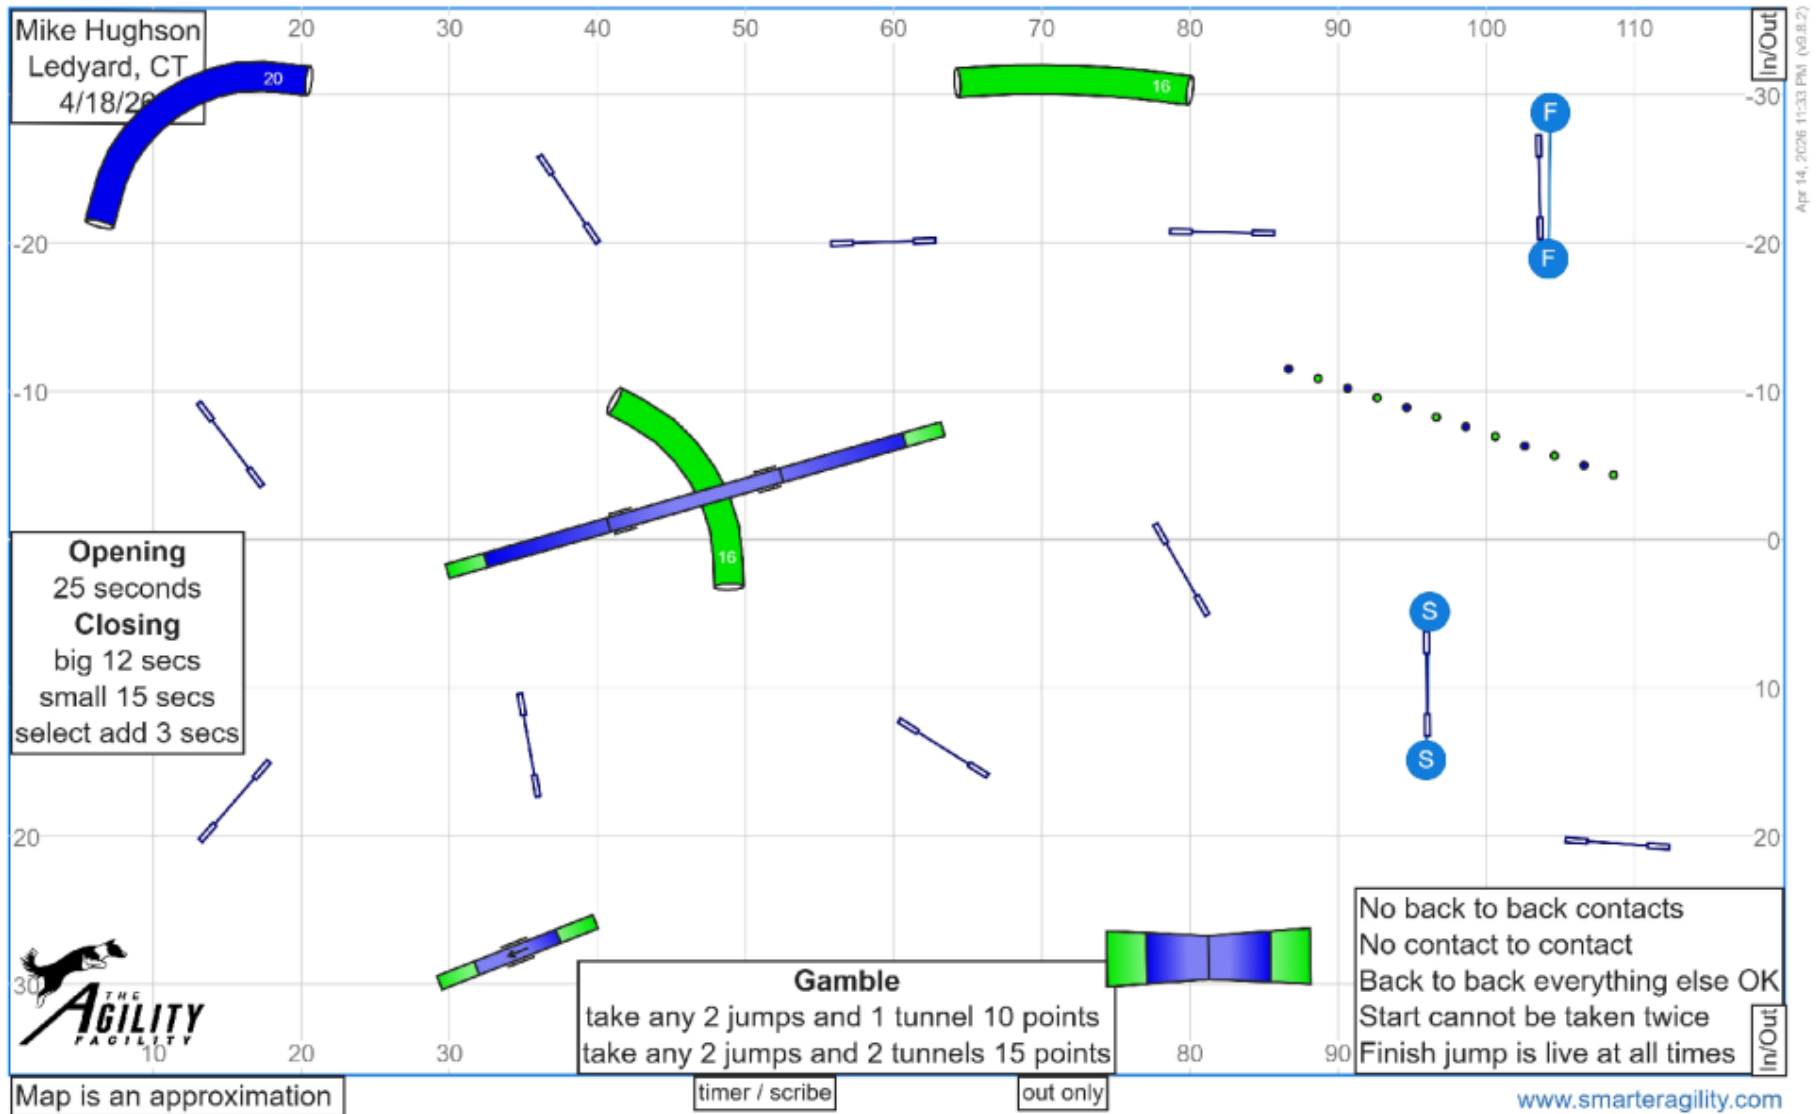

# 1. The Agility Facility UKI Open Gamblers