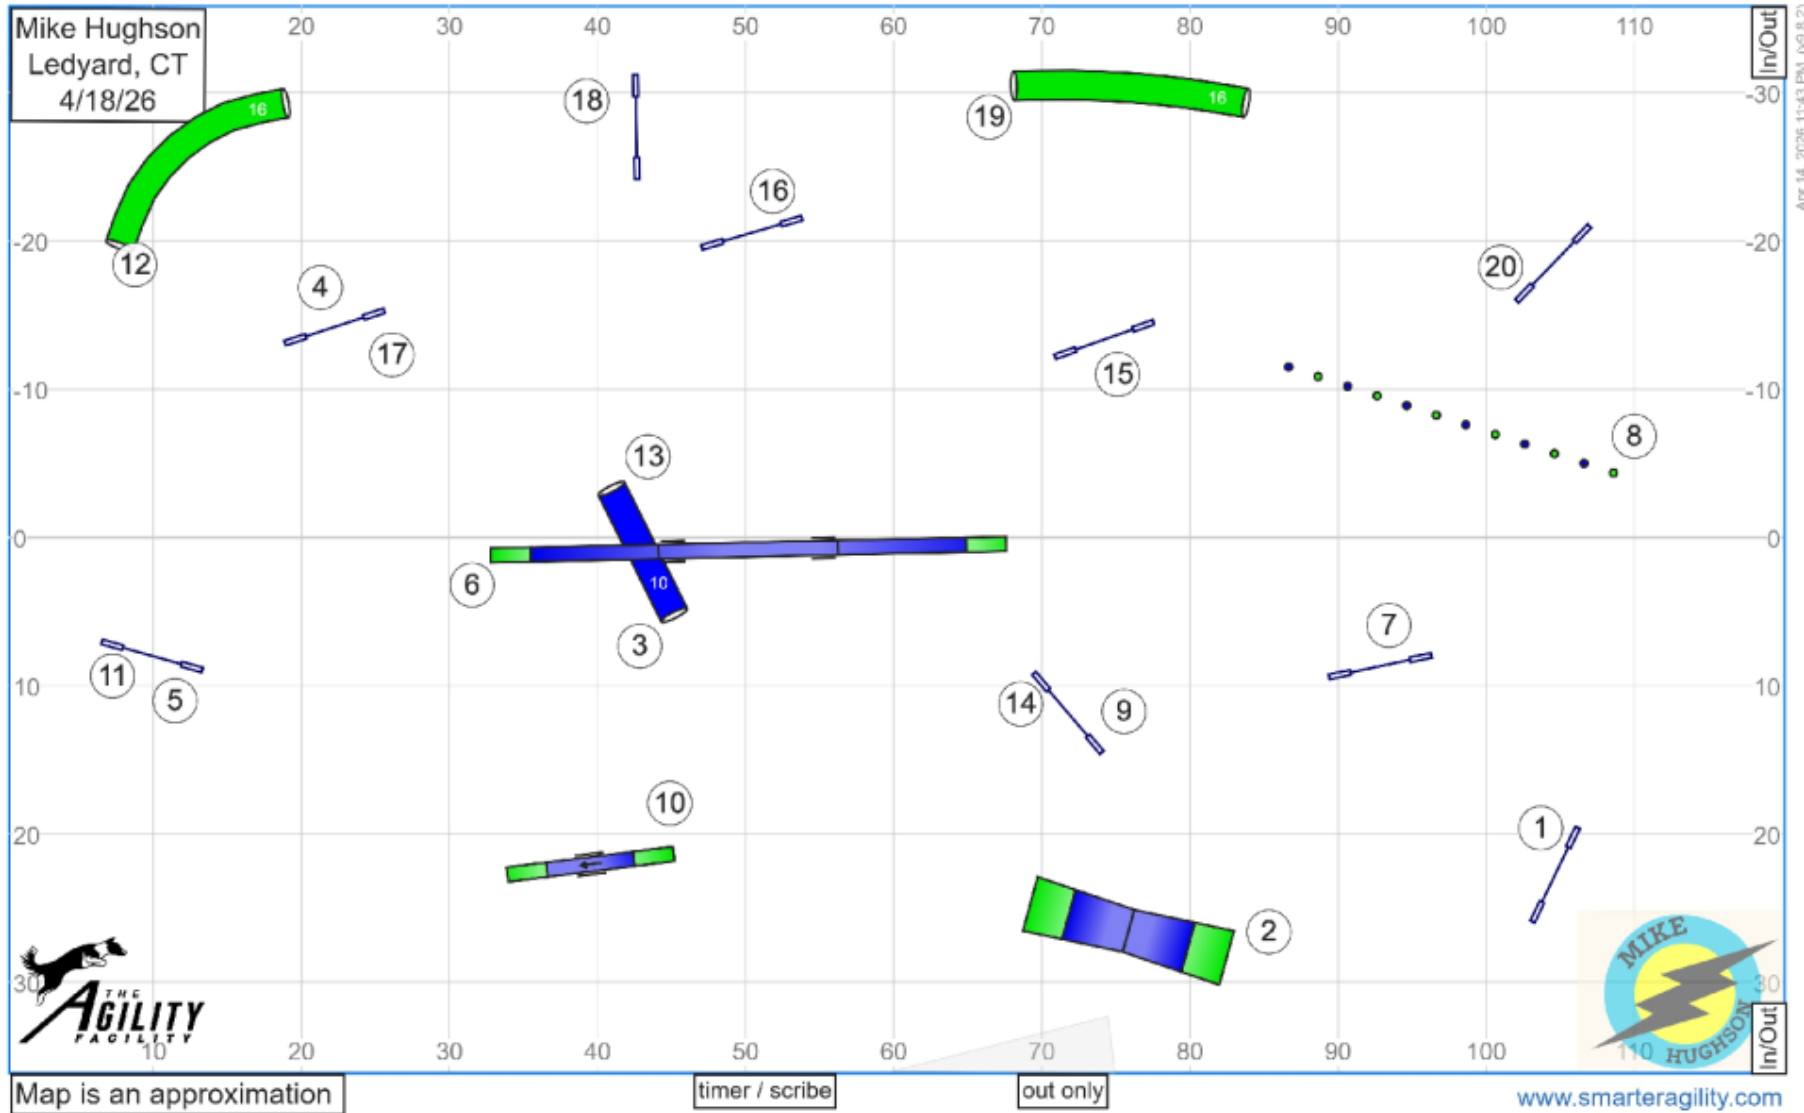

4. The Agility Facility UKI Masters Series Agility