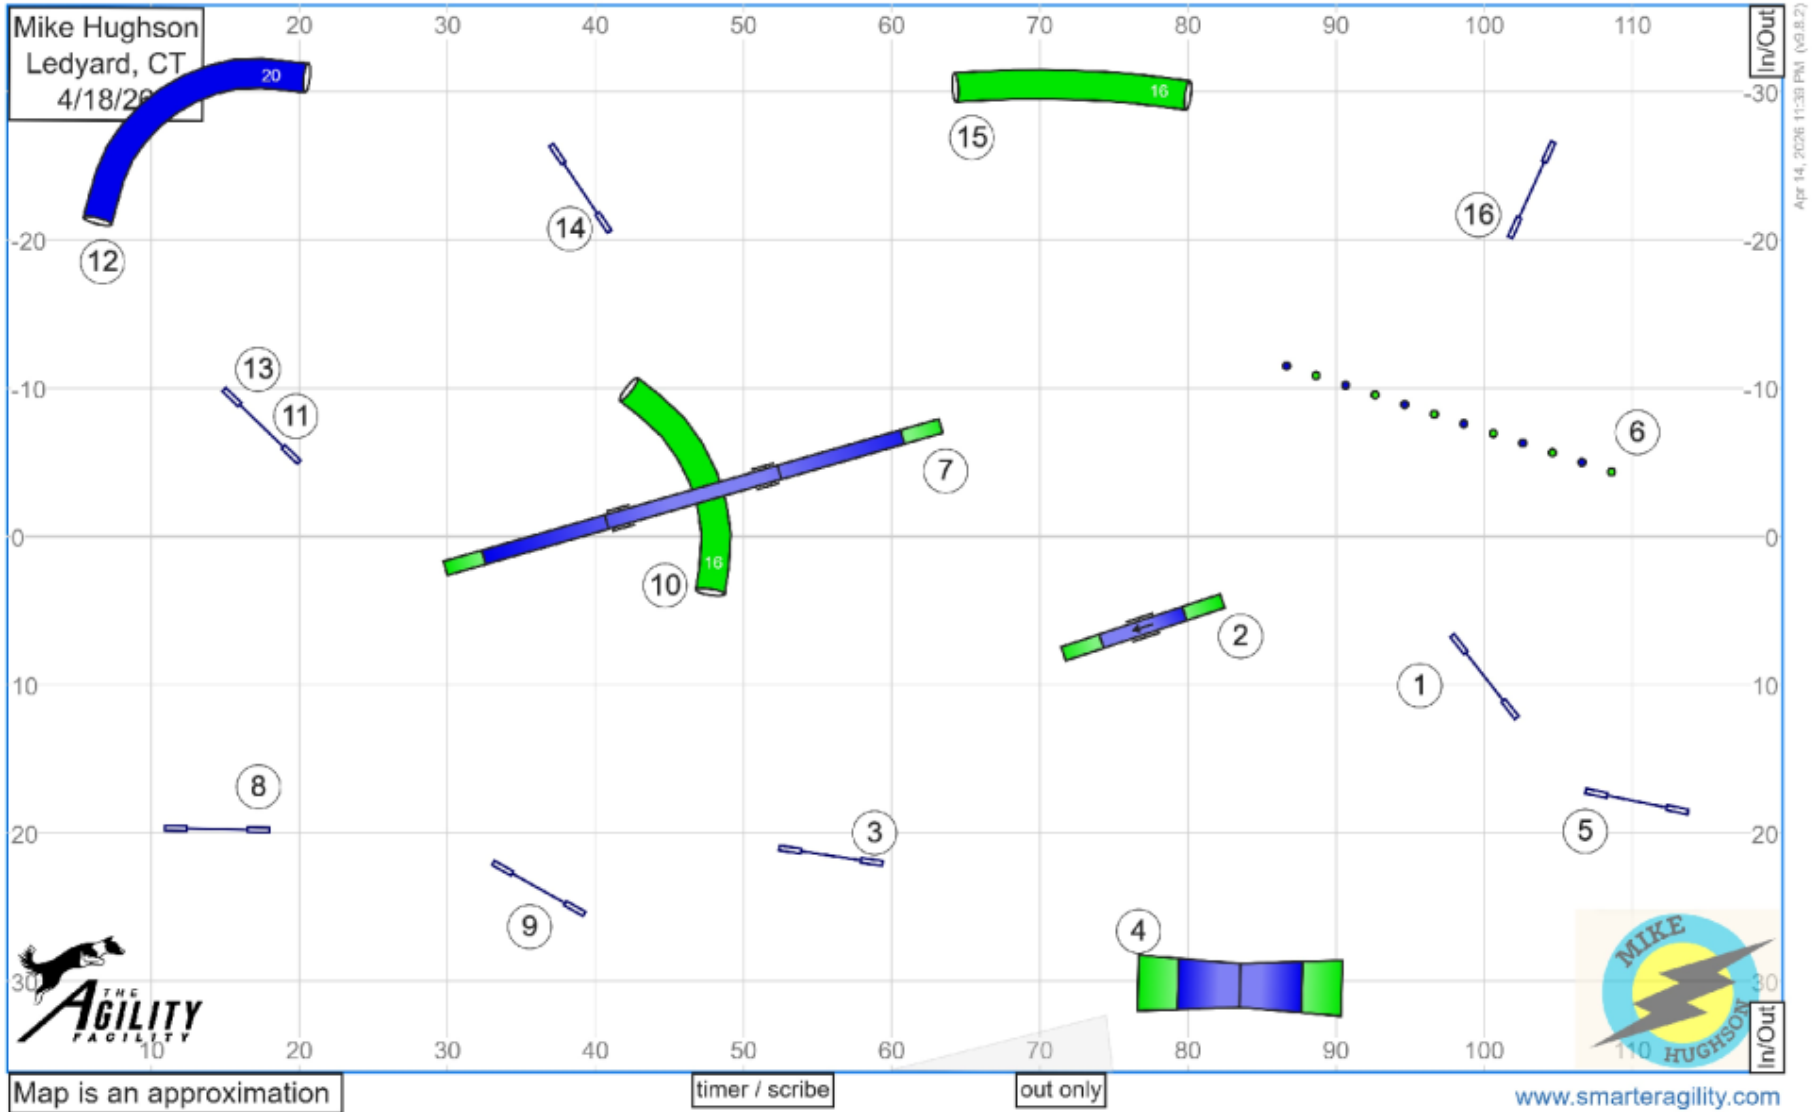

2. The Agility Facility UKI Beginner/Novice Agility