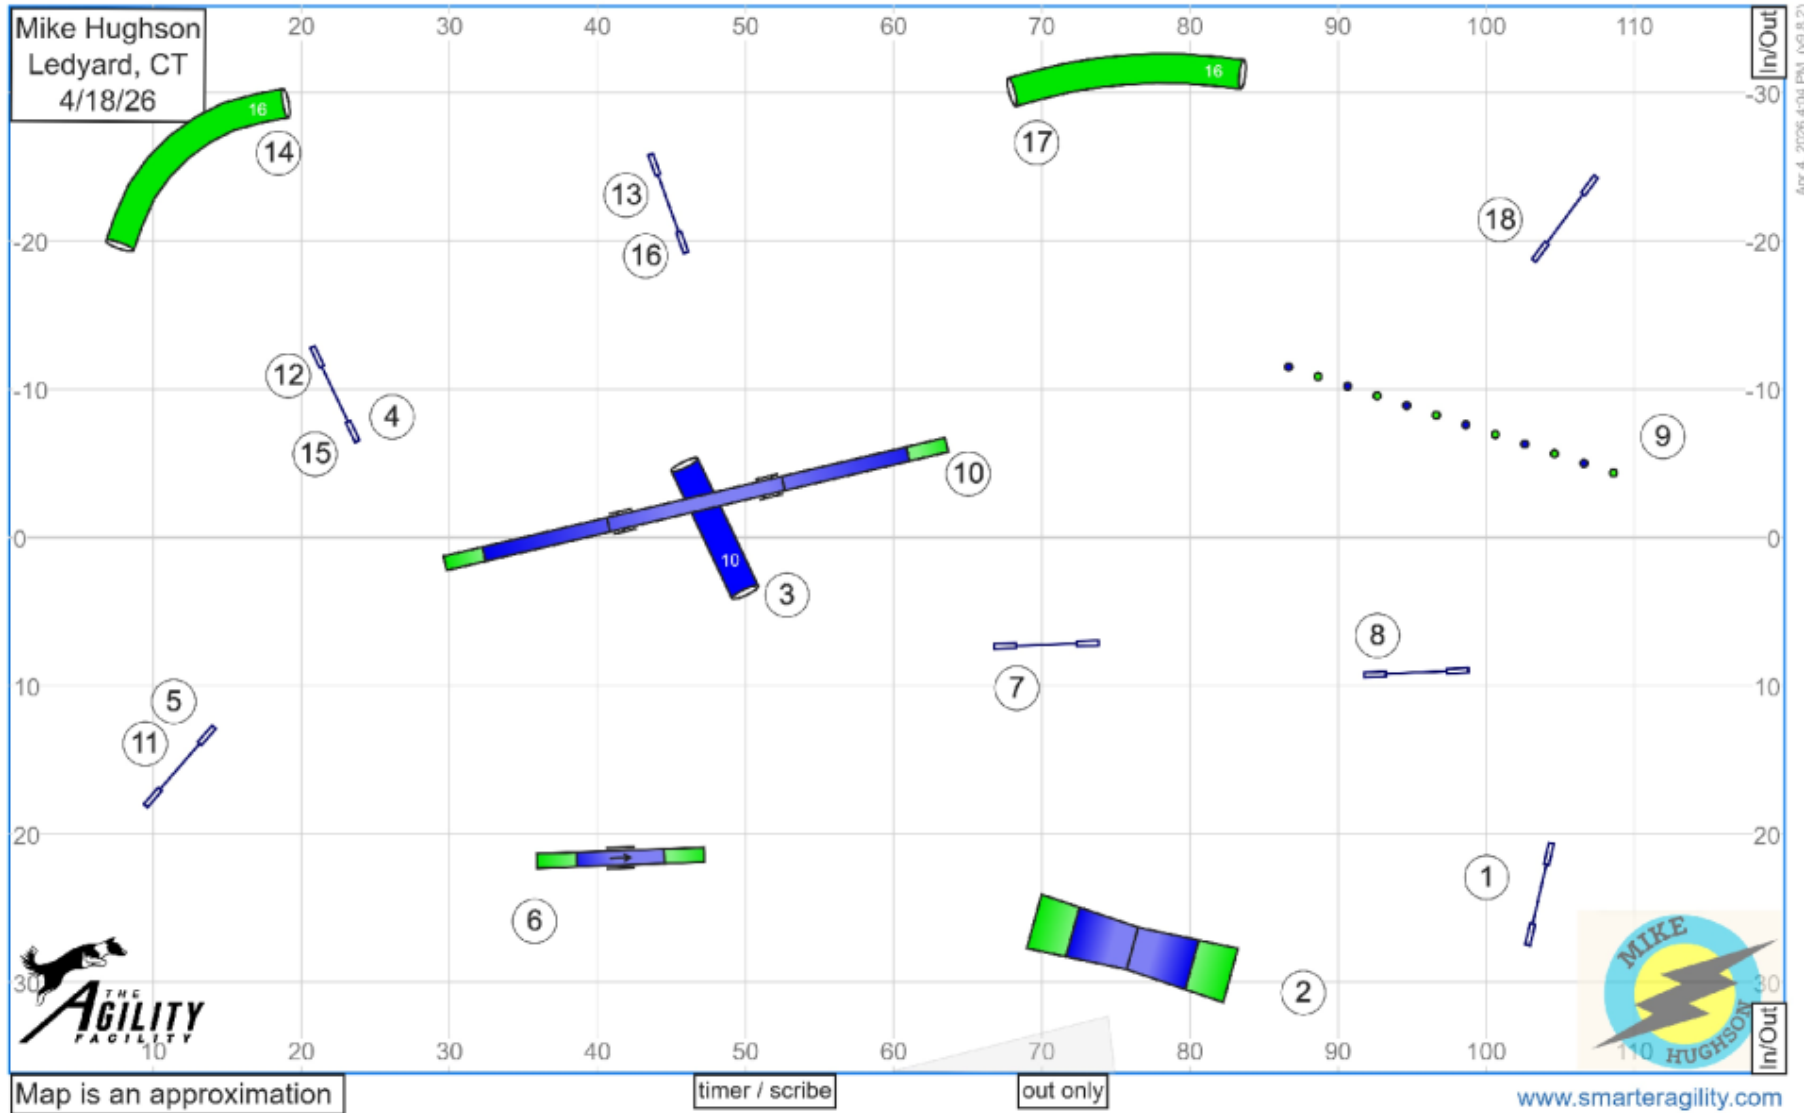

3. The Agility Facility UKI Senior/Champ Agility