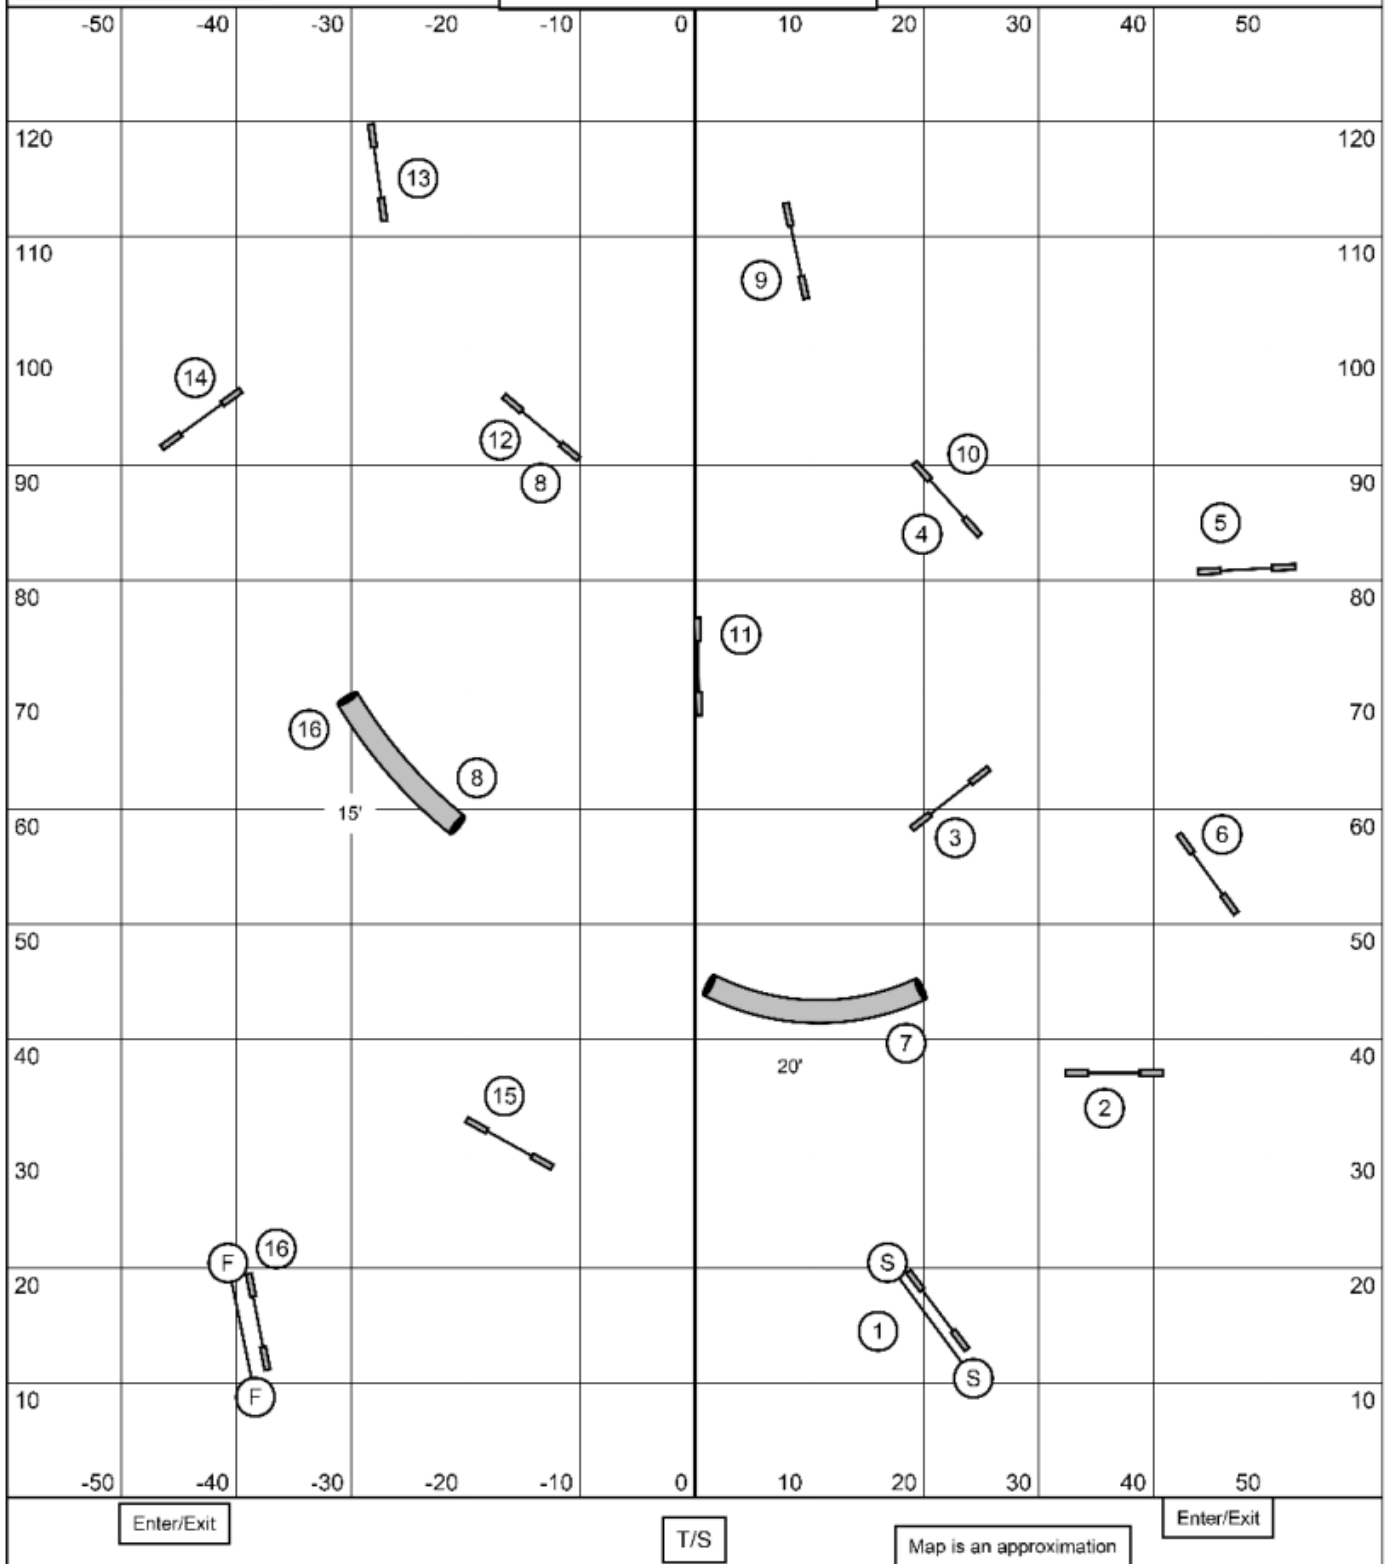

Speedstakes 1
Senior/Champion

Dog Gone Fun Agility
UKI Agility Trial
Friday, April 17, 2026

Judge:
Kim Neff