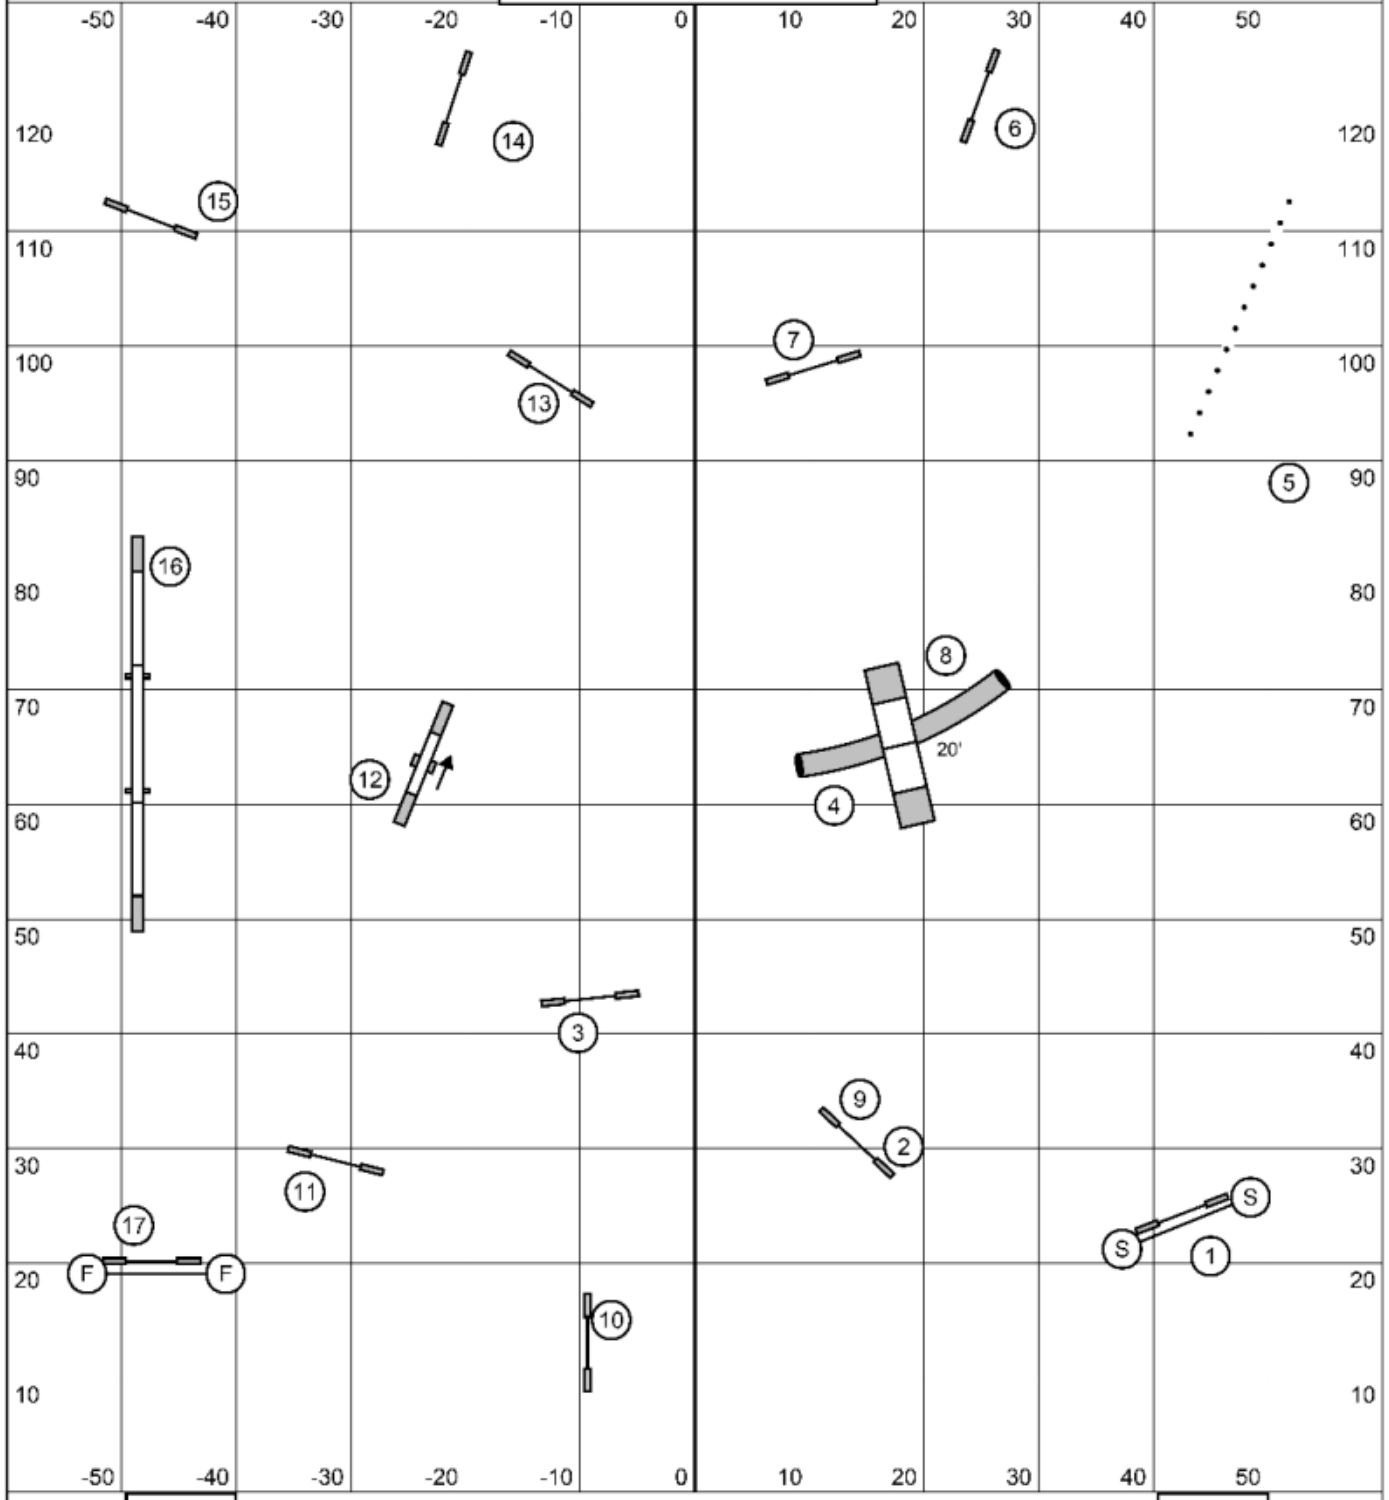

Dog Gone Fun Agility
UKI Agility Trial
Friday, April 17, 2026

Judge:
Kim Neff

Enter/Exit

T/S

Map is an approximation

Enter/Exit

**Agility 1
Senior/Champion**

Dog Gone Fun Agility
UKI Agility Trial
Friday, April 17, 2026

Judge:
Kim Neff

Enter/Exit

T/S

Enter/Exit

Map is an approximation

**Agility 1
Beginner/Novice**

Dog Gone Fun Agility
UKI Agility Trial
Friday, April 17, 2026

Judge:
Kim Neff