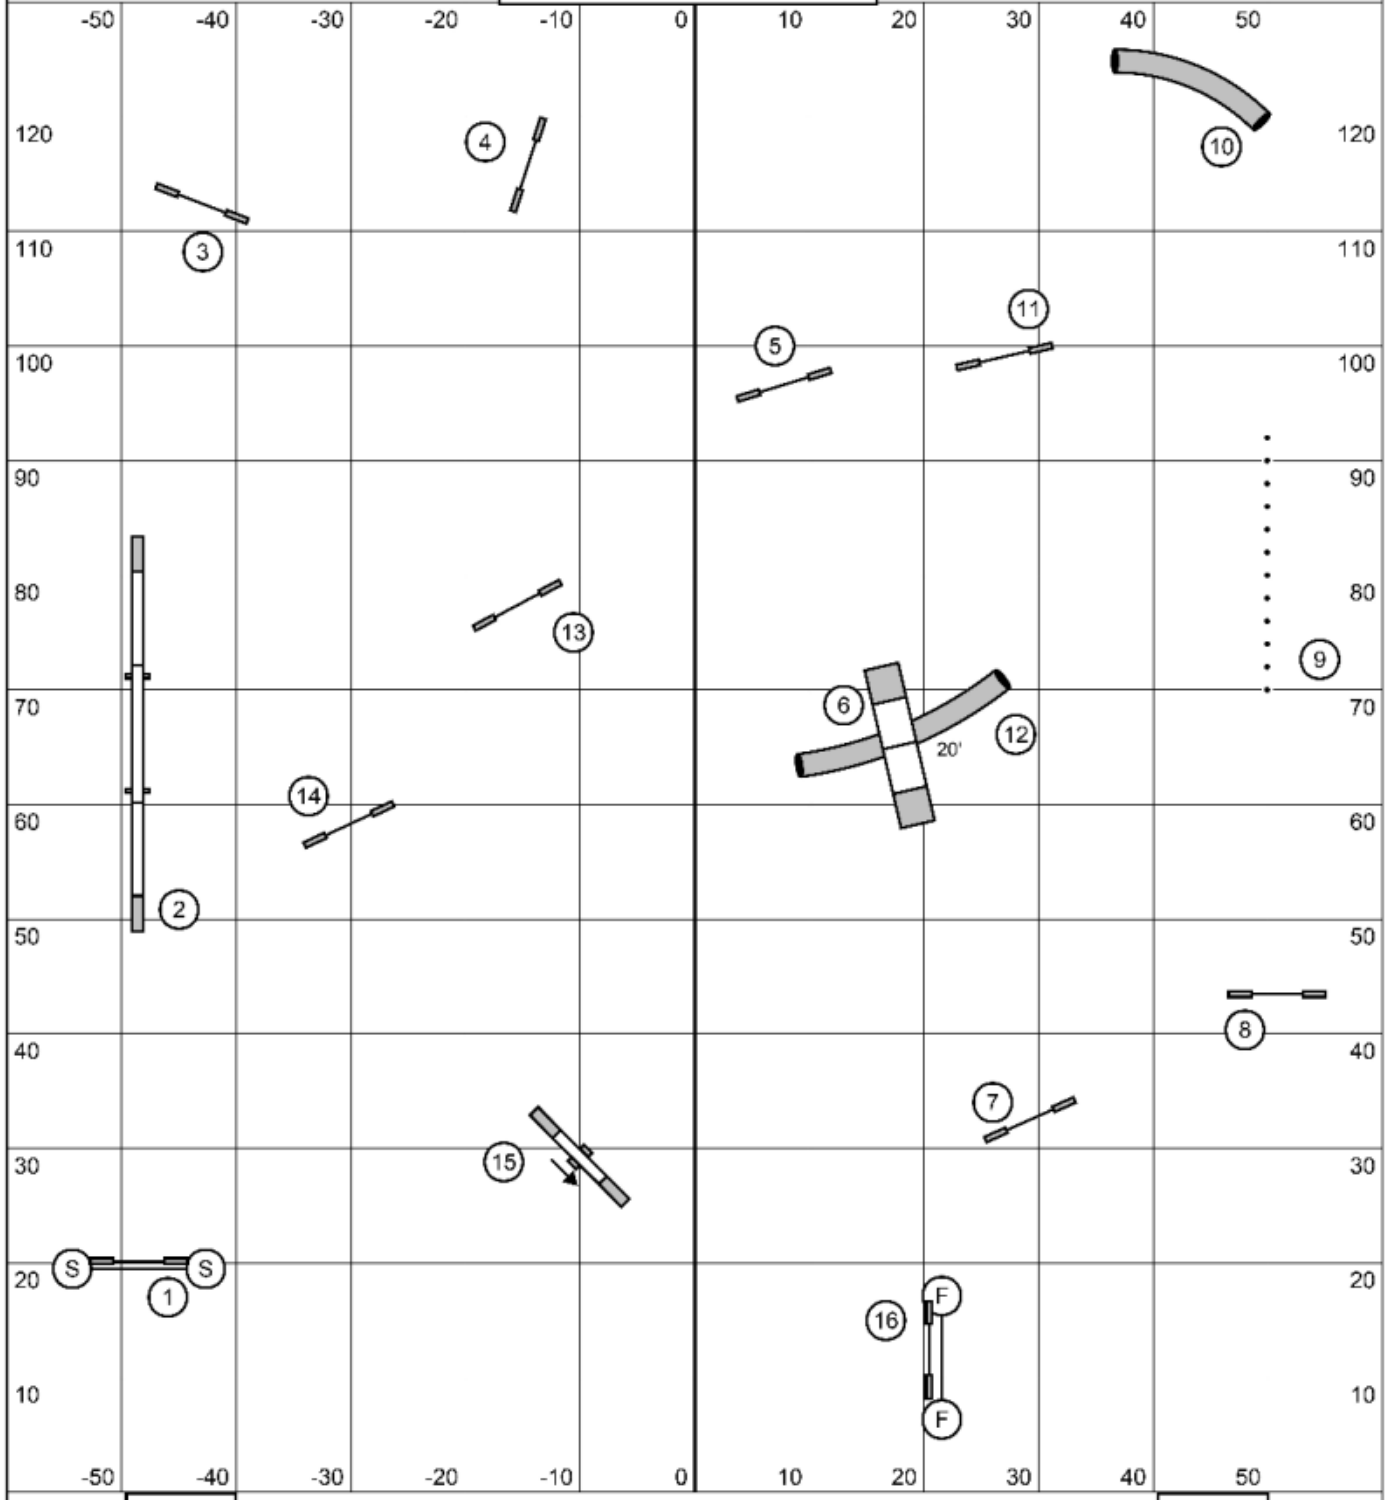

Judge:
Kim Neff

Enter/Exit

T/S

Enter/Exit

Map is an approximation

**Agility 1
Beginner/Novice**

Dog Gone Fun Agility
UKI Agility Trial
Friday, April 17, 2026

Judge:
Kim Neff