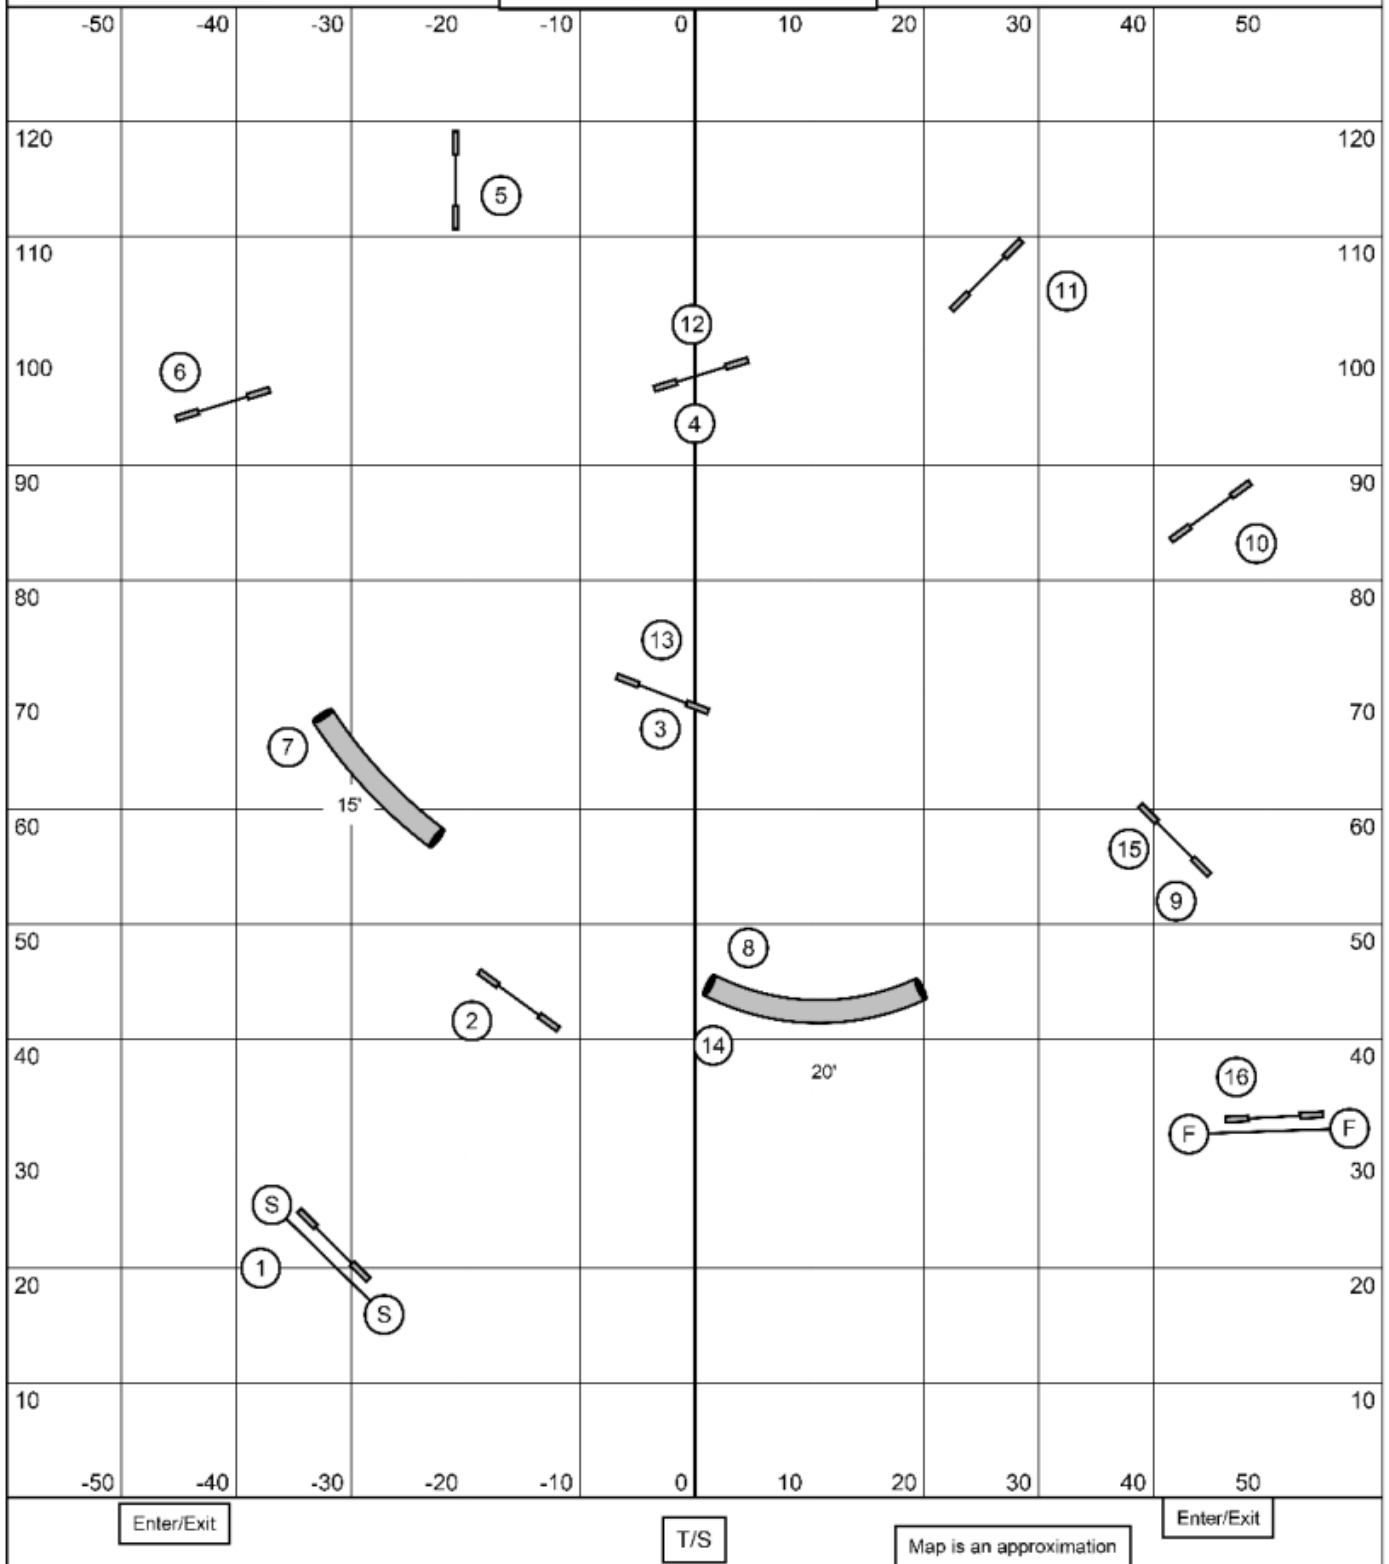

Speedstakes 1
Beginner/Novice

Dog Gone Fun Agility
UKI Agility Trial
Friday, April 17, 2026

Judge:
Kim Neff