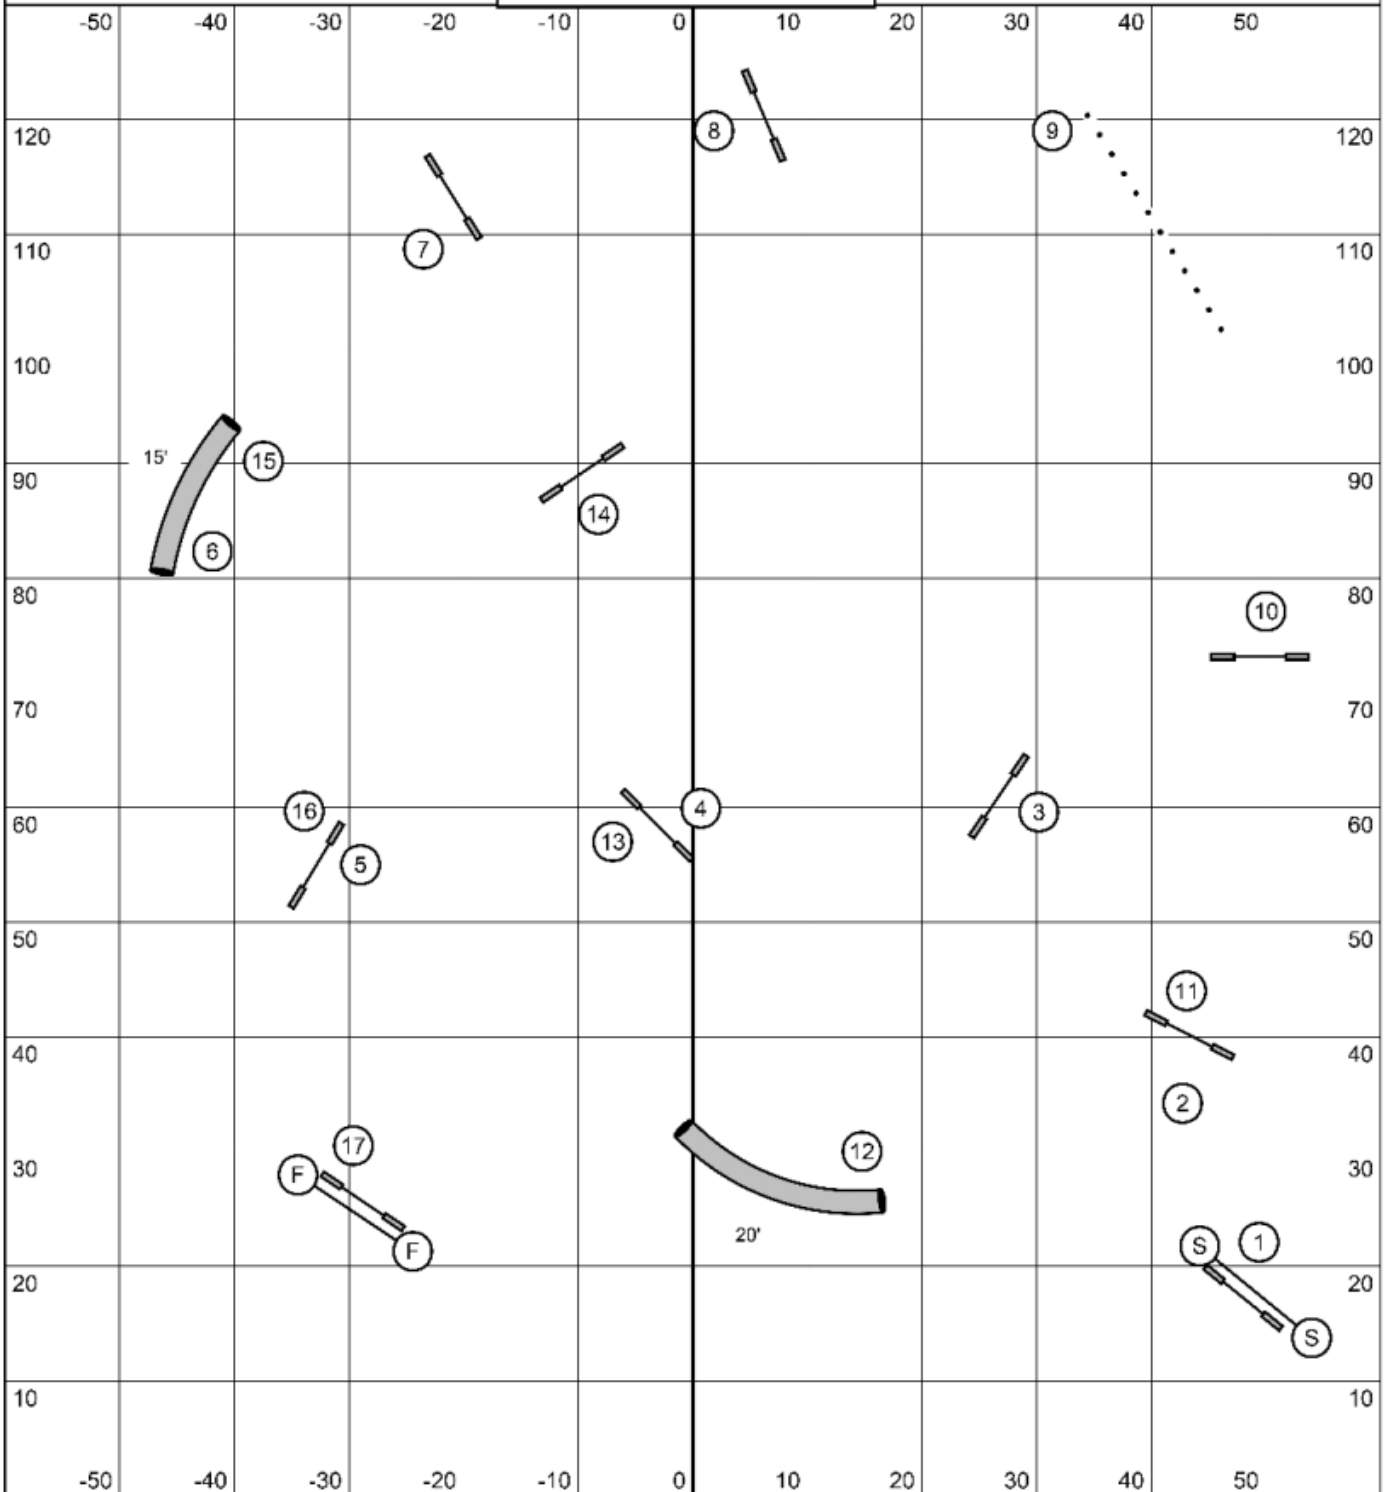

Jumping
Beginner/Novice

Dog Gone Fun Agility
UKI Agility Trial
Friday, April 17, 2026

Judge:
Kim Neff

Enter/Exit

T/S

Map is an approximation

Enter/Exit