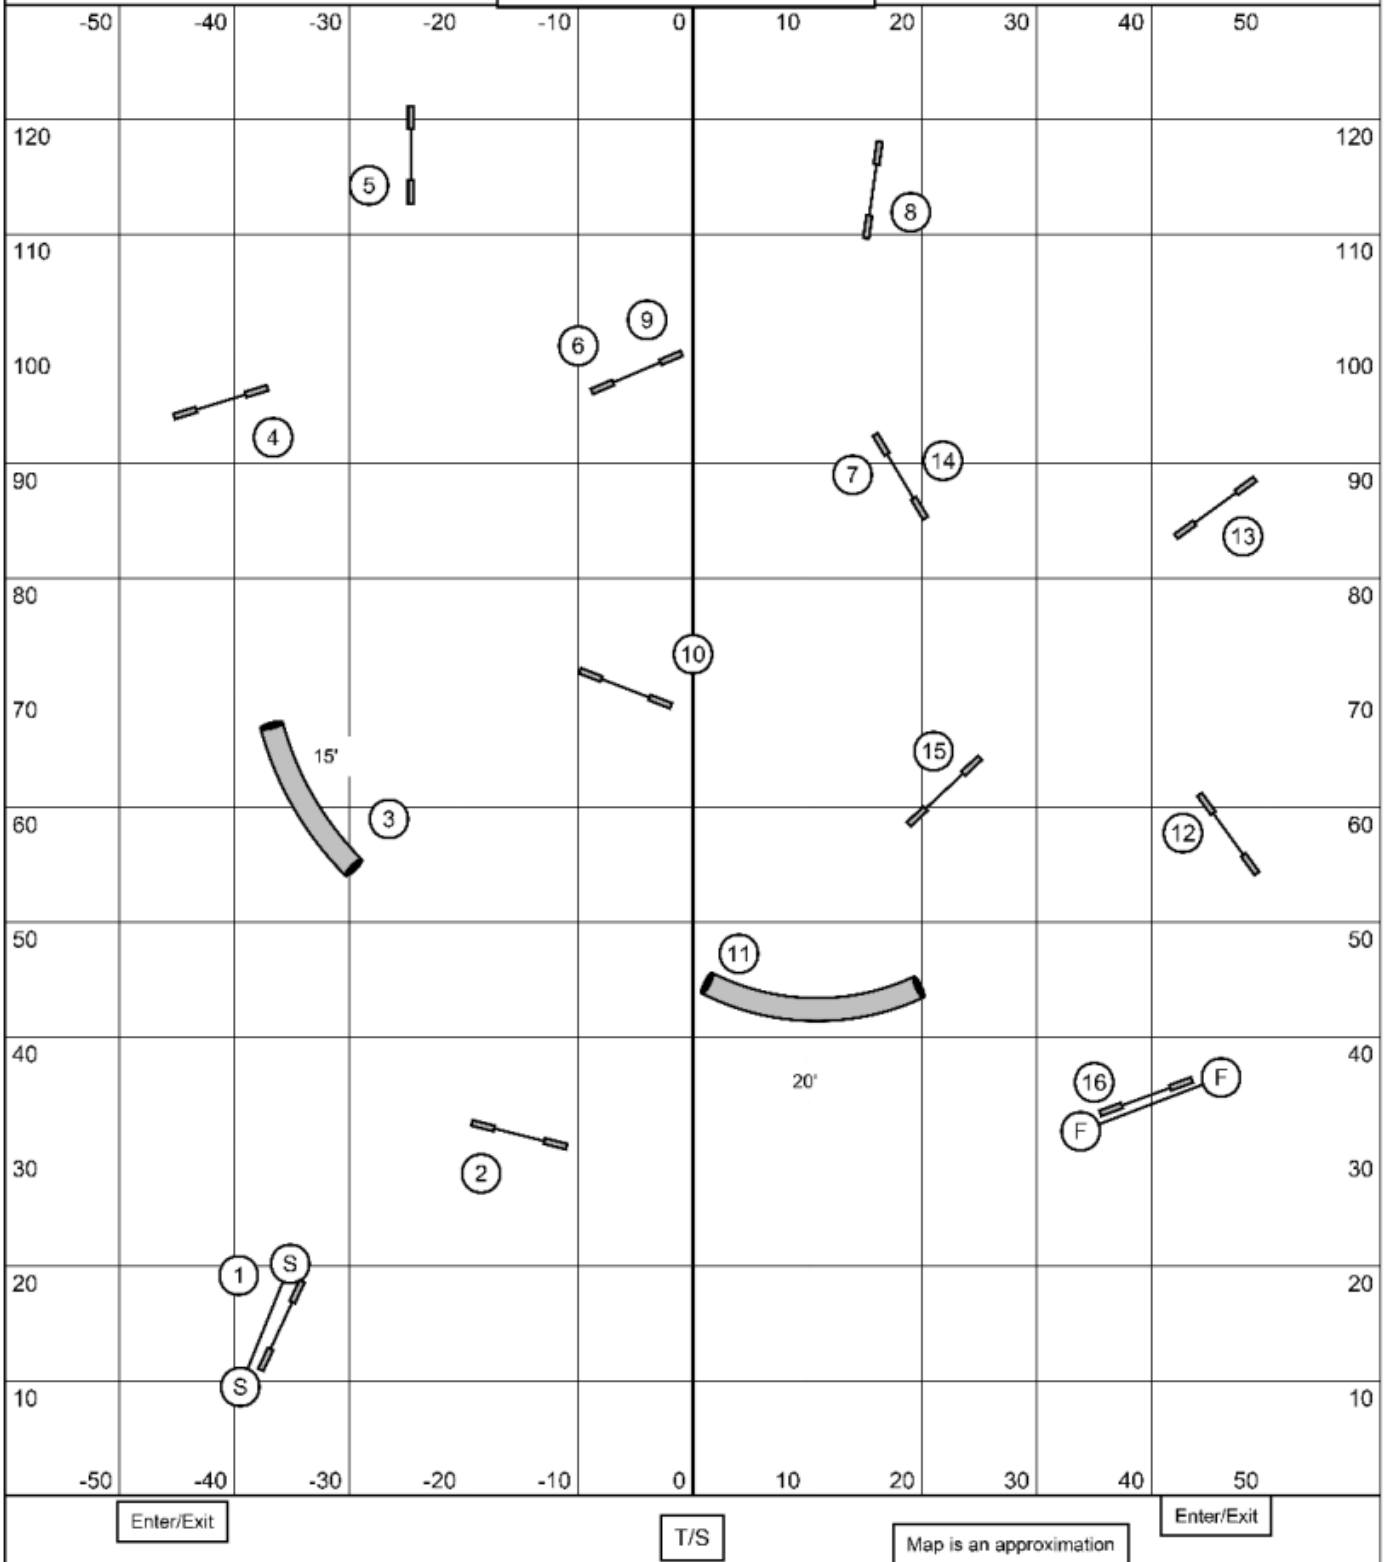

Jumping
Senior/Champion

Dog Gone Fun Agility
UKI Agility Trial
Friday, April 17, 2026

Judge:
Kim Neff

Enter/Exit

T/S

Map is an approximation

Enter/Exit

Jumping
Beginner/Novice

Dog Gone Fun Agility
UKI Agility Trial
Friday, April 17, 2026

Judge:
Kim Neff

Enter/Exit

T/S

Map is an approximation

Enter/Exit

**Agility 1
Senior/Champion**

Dog Gone Fun Agility
UKI Agility Trial
Friday, April 17, 2026

Judge:
Kim Neff

Enter/Exit

T/S

Enter/Exit

Map is an approximation

**Agility 1
Beginner/Novice**

Dog Gone Fun Agility
UKI Agility Trial
Friday, April 17, 2026

Judge:
Kim Neff