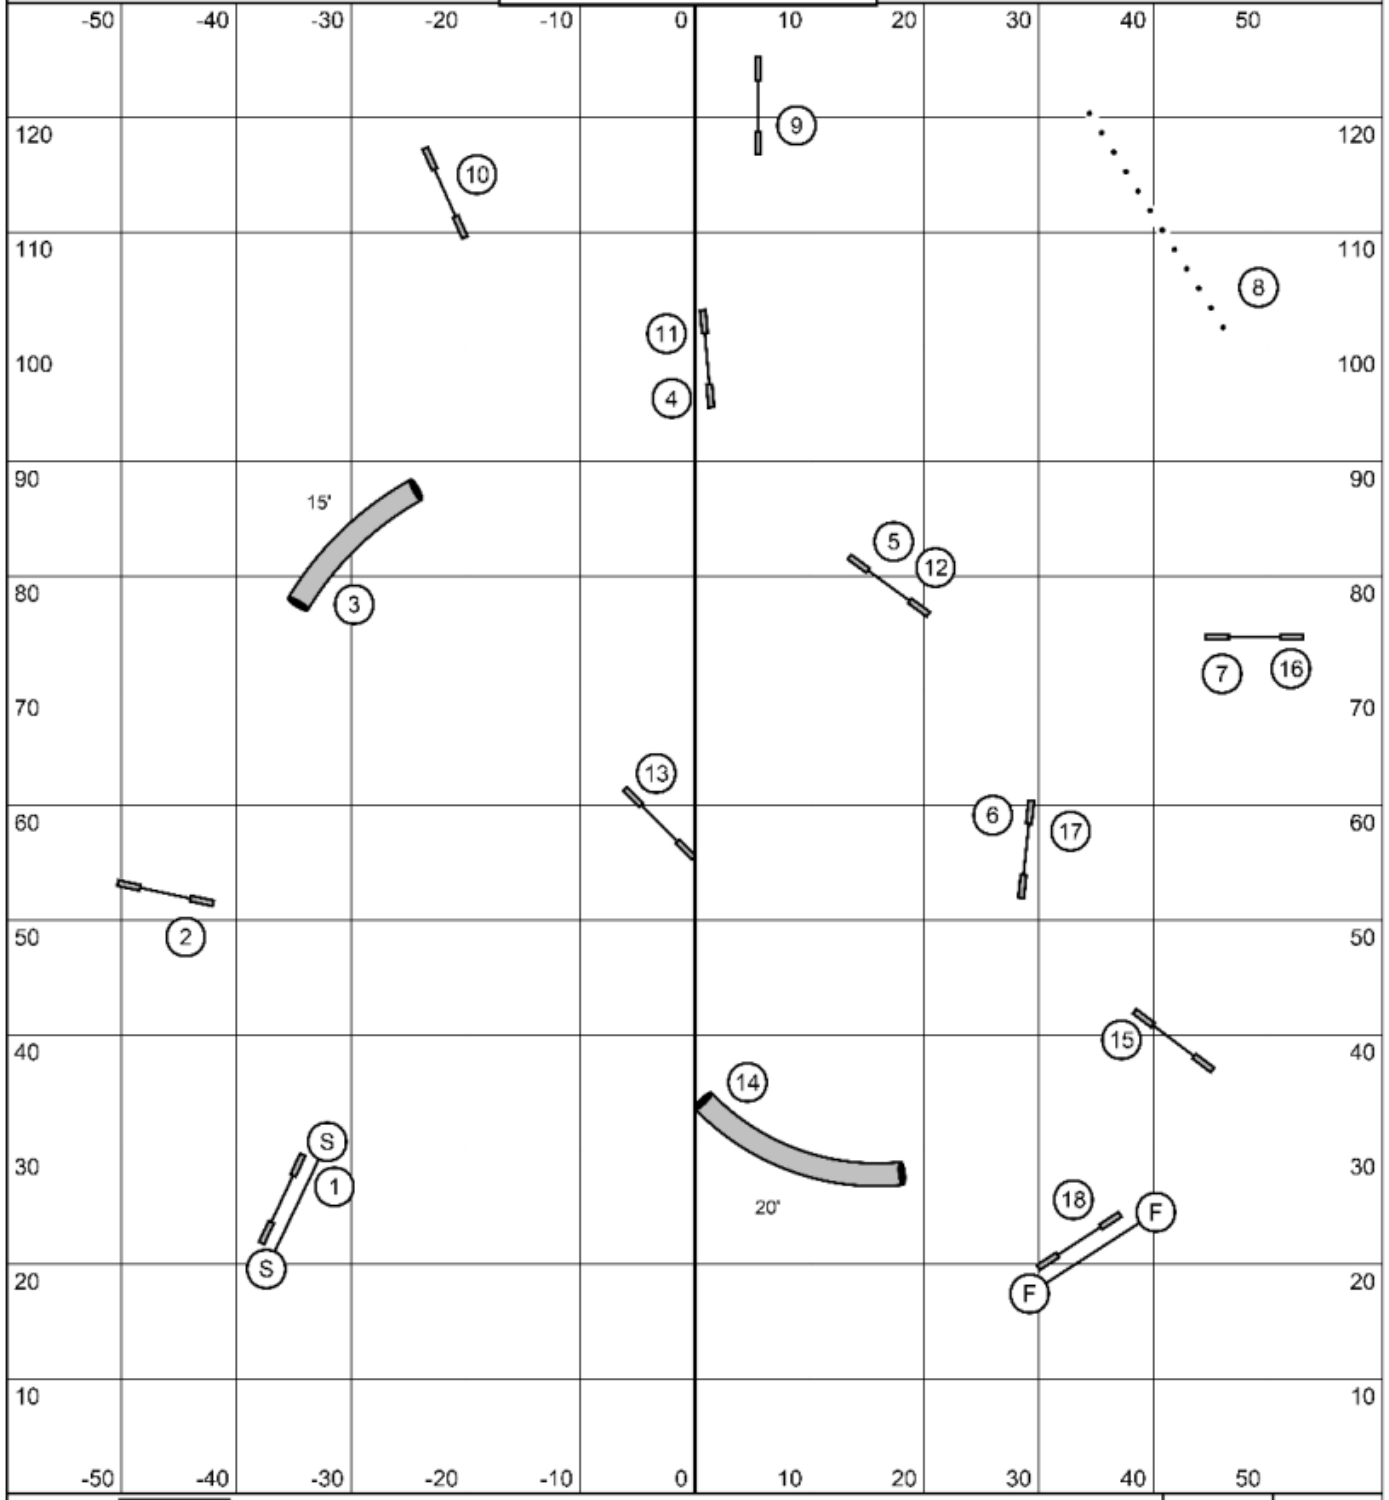

Jumping
Senior/Champion

Dog Gone Fun Agility
UKI Agility Trial
Friday, April 17, 2026

Judge:
Kim Neff

Enter/Exit

T/S

Map is an approximation

Enter/Exit

Jumping
Beginner/Novice

Dog Gone Fun Agility
UKI Agility Trial
Friday, April 17, 2026

Judge:
Kim Neff

Enter/Exit

T/S

Map is an approximation

Enter/Exit

**Agility 1
Senior/Champion**

Dog Gone Fun Agility
UKI Agility Trial
Friday, April 17, 2026

Judge:
Kim Neff

Enter/Exit

T/S

Enter/Exit

Map is an approximation

**Agility 1
Beginner/Novice**

Dog Gone Fun Agility
UKI Agility Trial
Friday, April 17, 2026

Judge:
Kim Neff