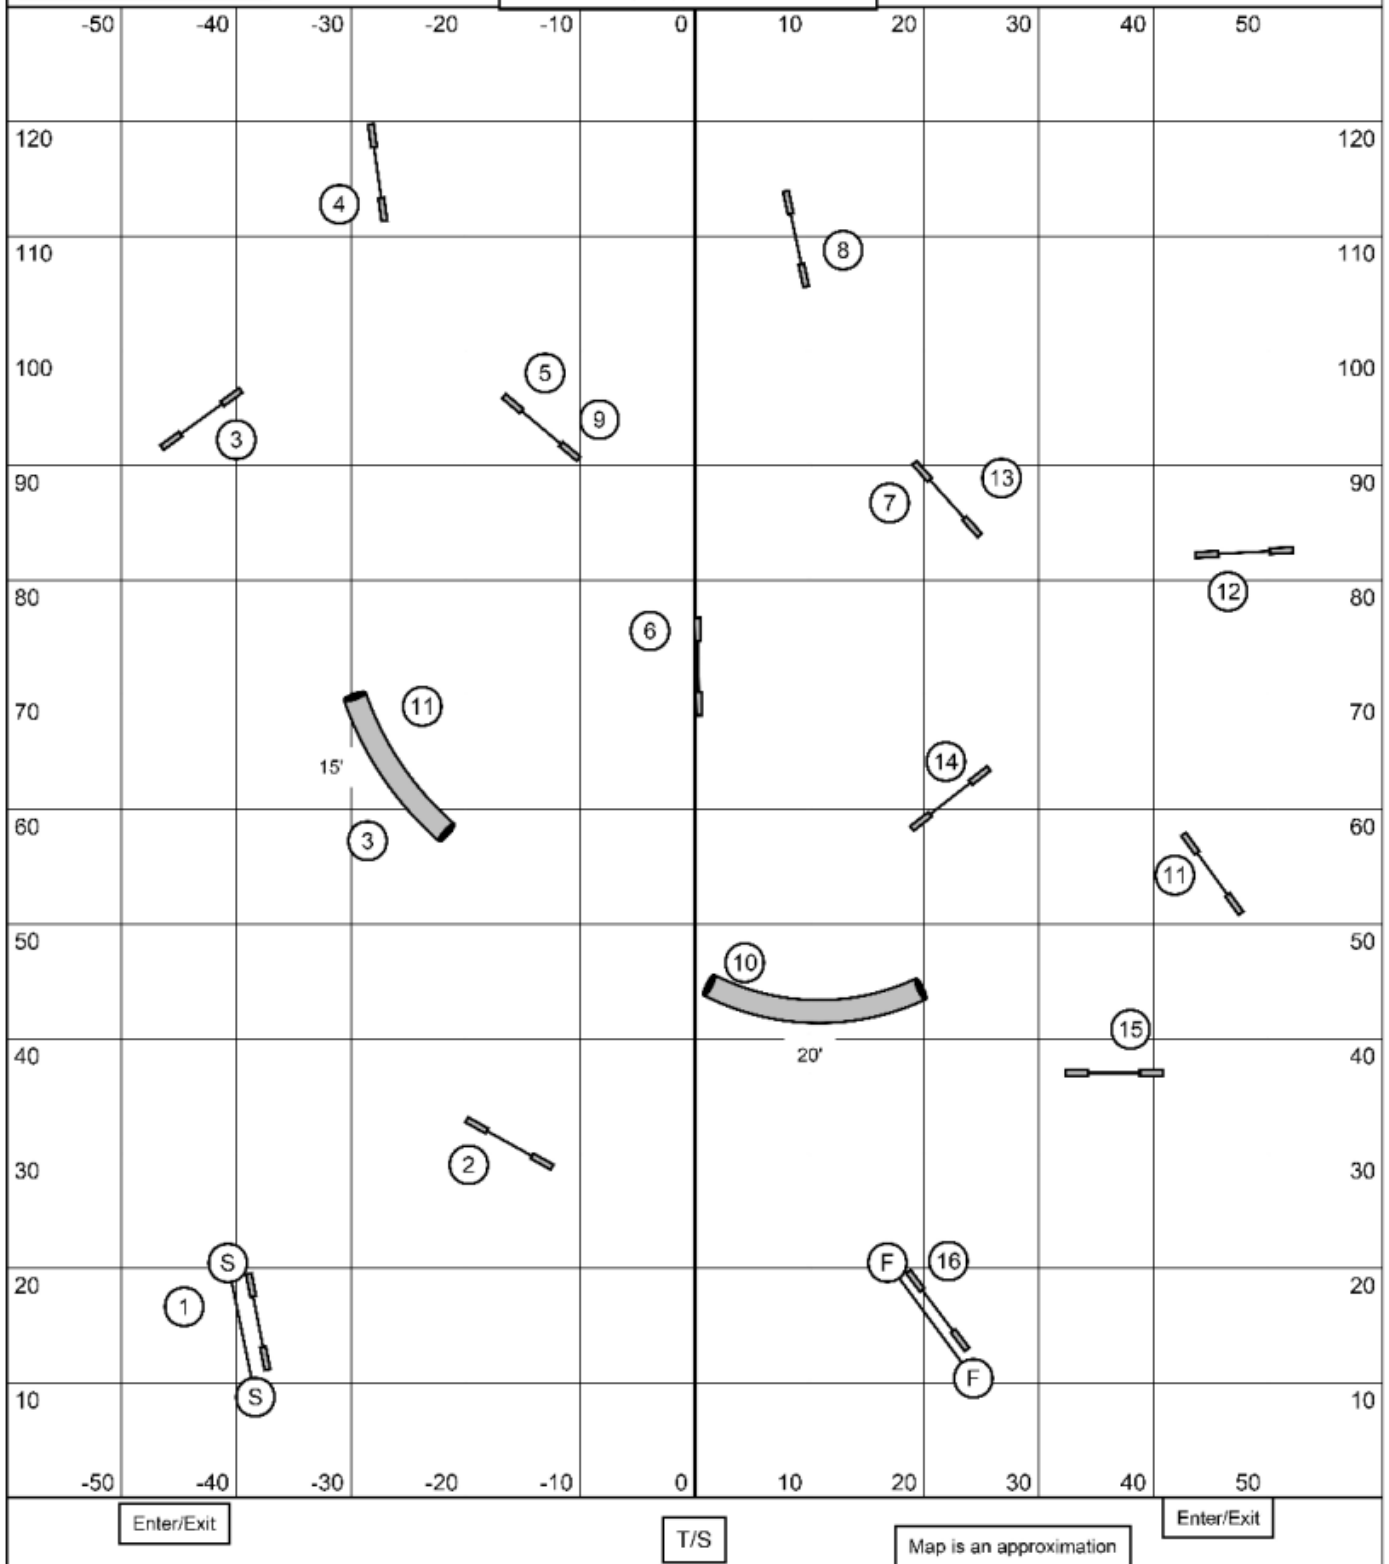

Speedstakes 2
Senior/Champion

Dog Gone Fun Agility
UKI Agility Trial
Friday, April 17, 2026

Judge:
Kim Neff