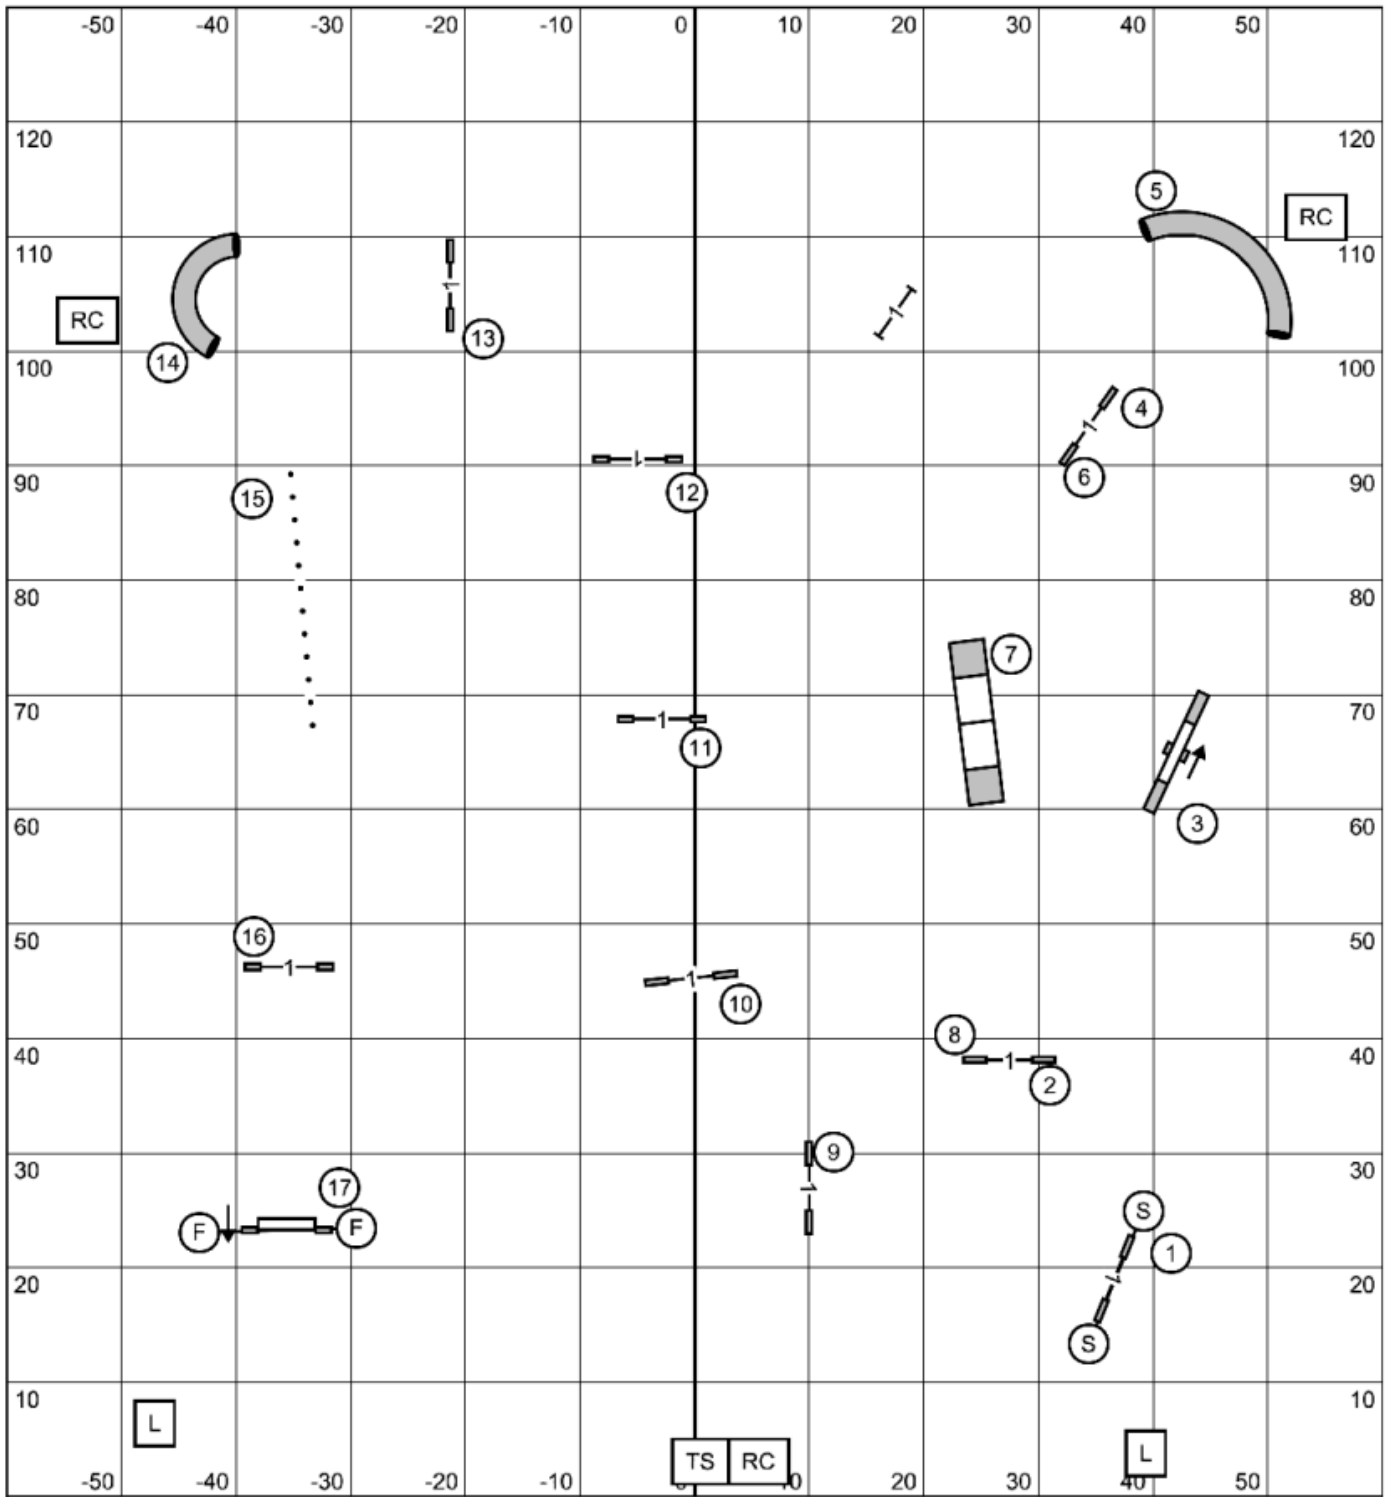

NASA AREA COMPANION DOG ASSOCIATION
Sunday, April 19, 2026 T2B
120 X 130 Indoors on Turf
Judge Jack Cadalso

exit

enter