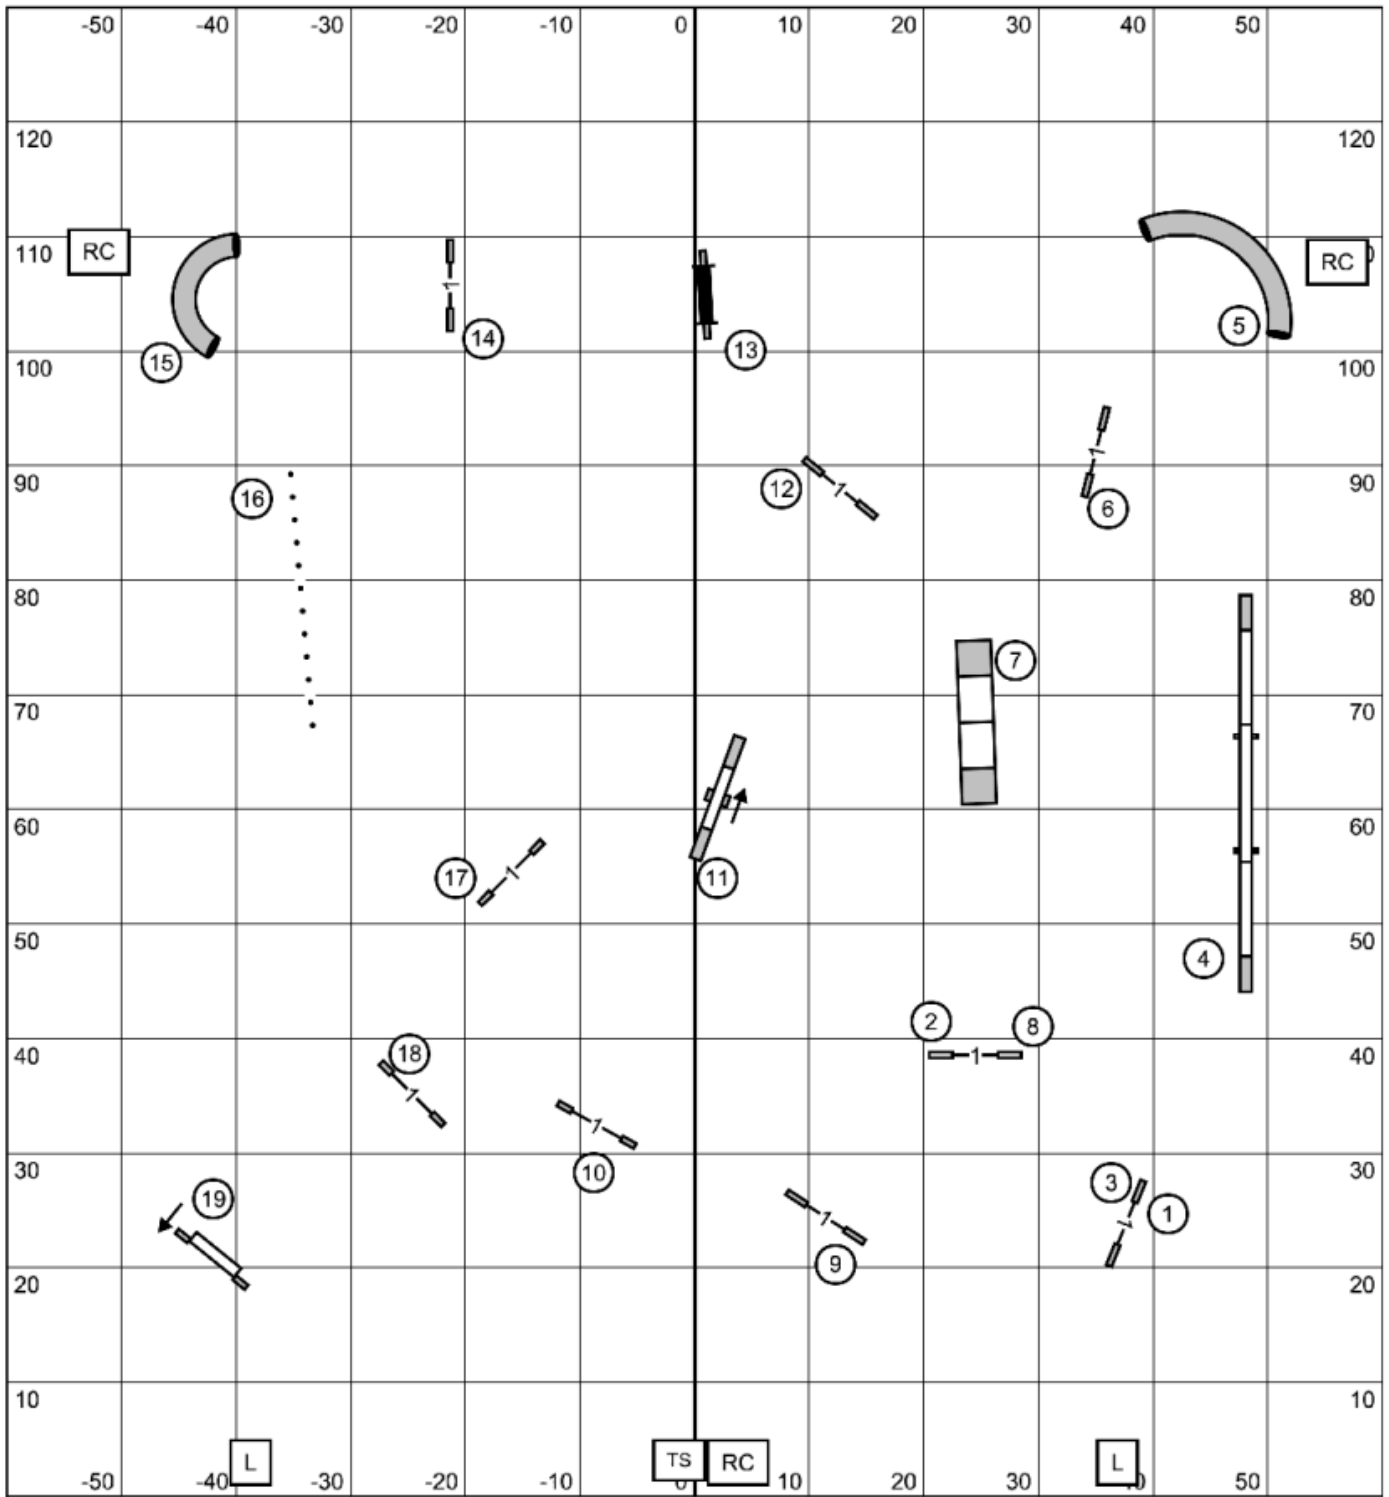

exit

enter

NASA AREA COMPANION DOG ASSOCIATION
 Sunday, April 19, 2026 EX/MASTER STD
 120 X 130 Indoors on Turf
 Judge Jack Cadalso

exit

enter

NASA AREA COMPANION DOG ASSOCIATION
 Sunday, April 19, 2026 PREMIER STD
 120 X 130 Indoors on Turf
 Judge Jack Cadalso