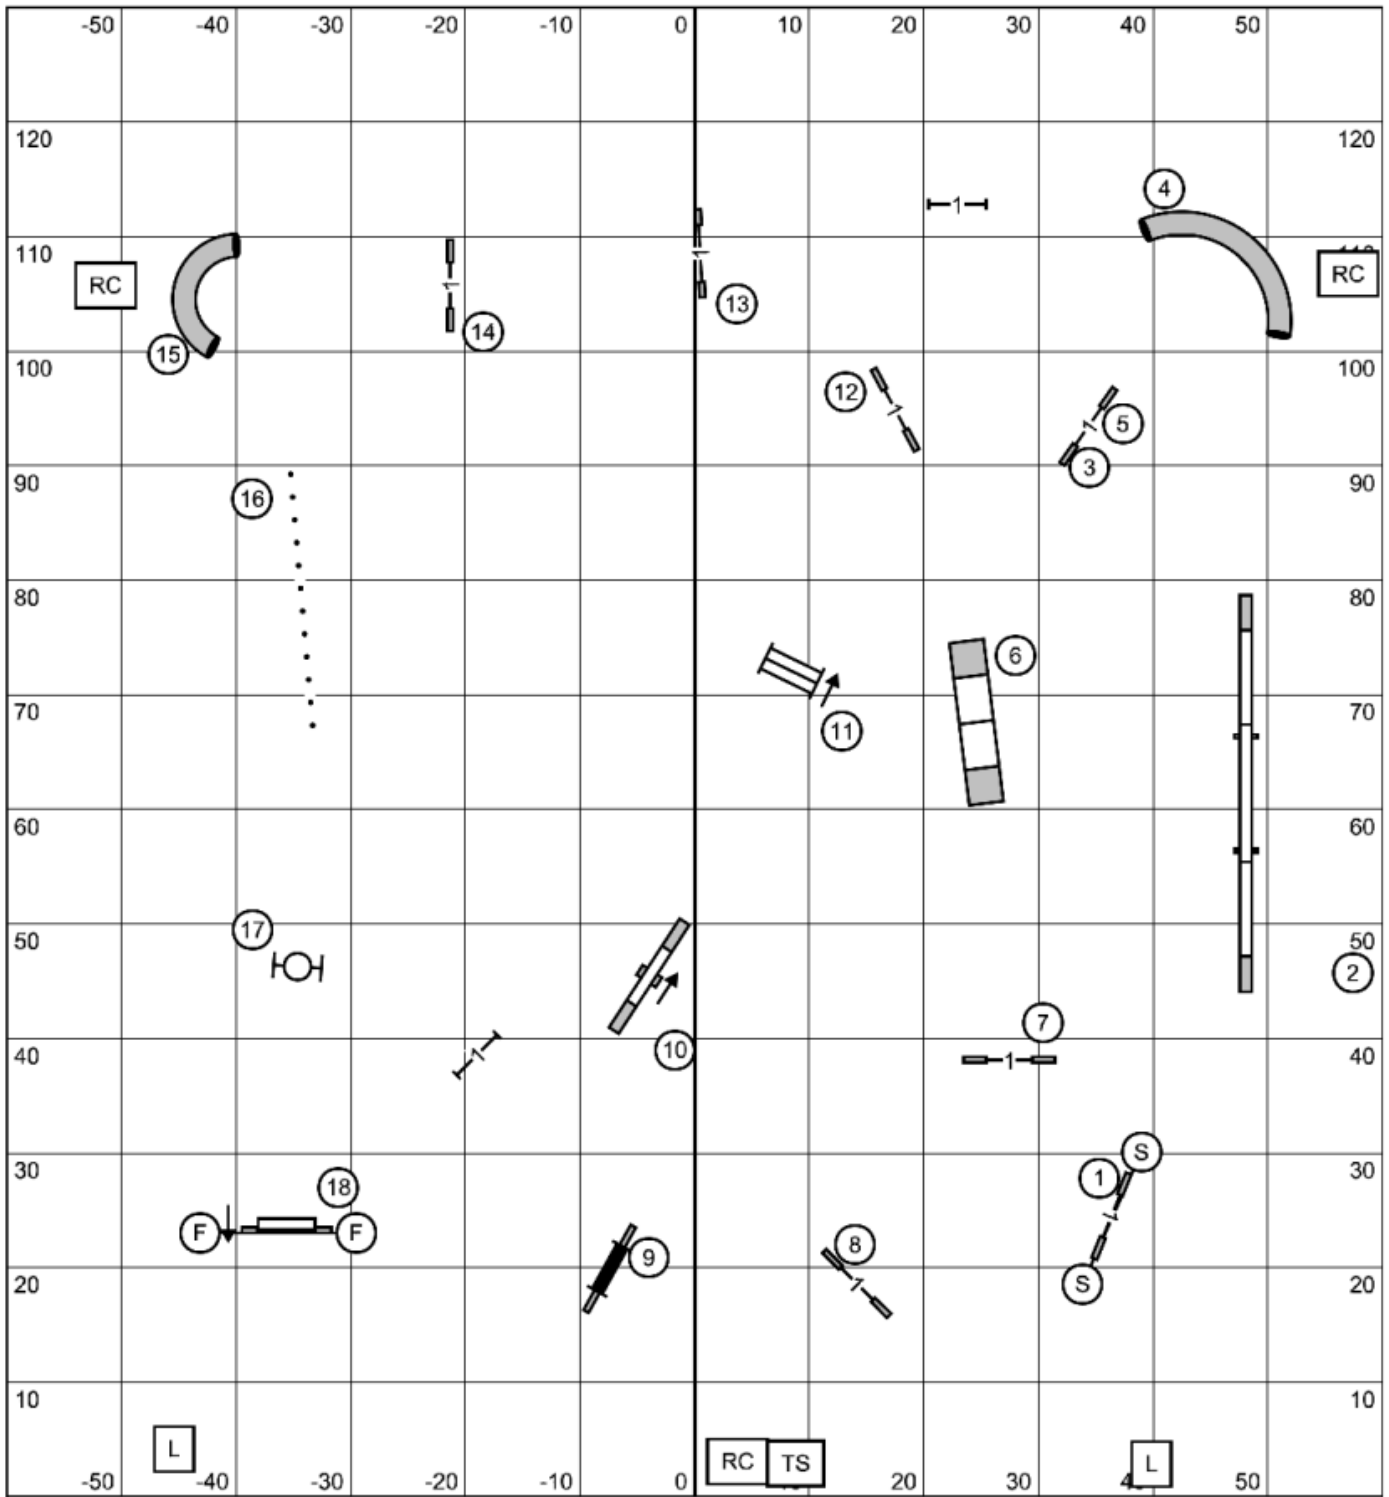

NASA AREA COMPANION DOG ASSOCIATION
Sunday, April 19, 2026 EX/MASTER STD
120 X 130 Indoors on Turf
Judge Jack Cadalso

exit

enter