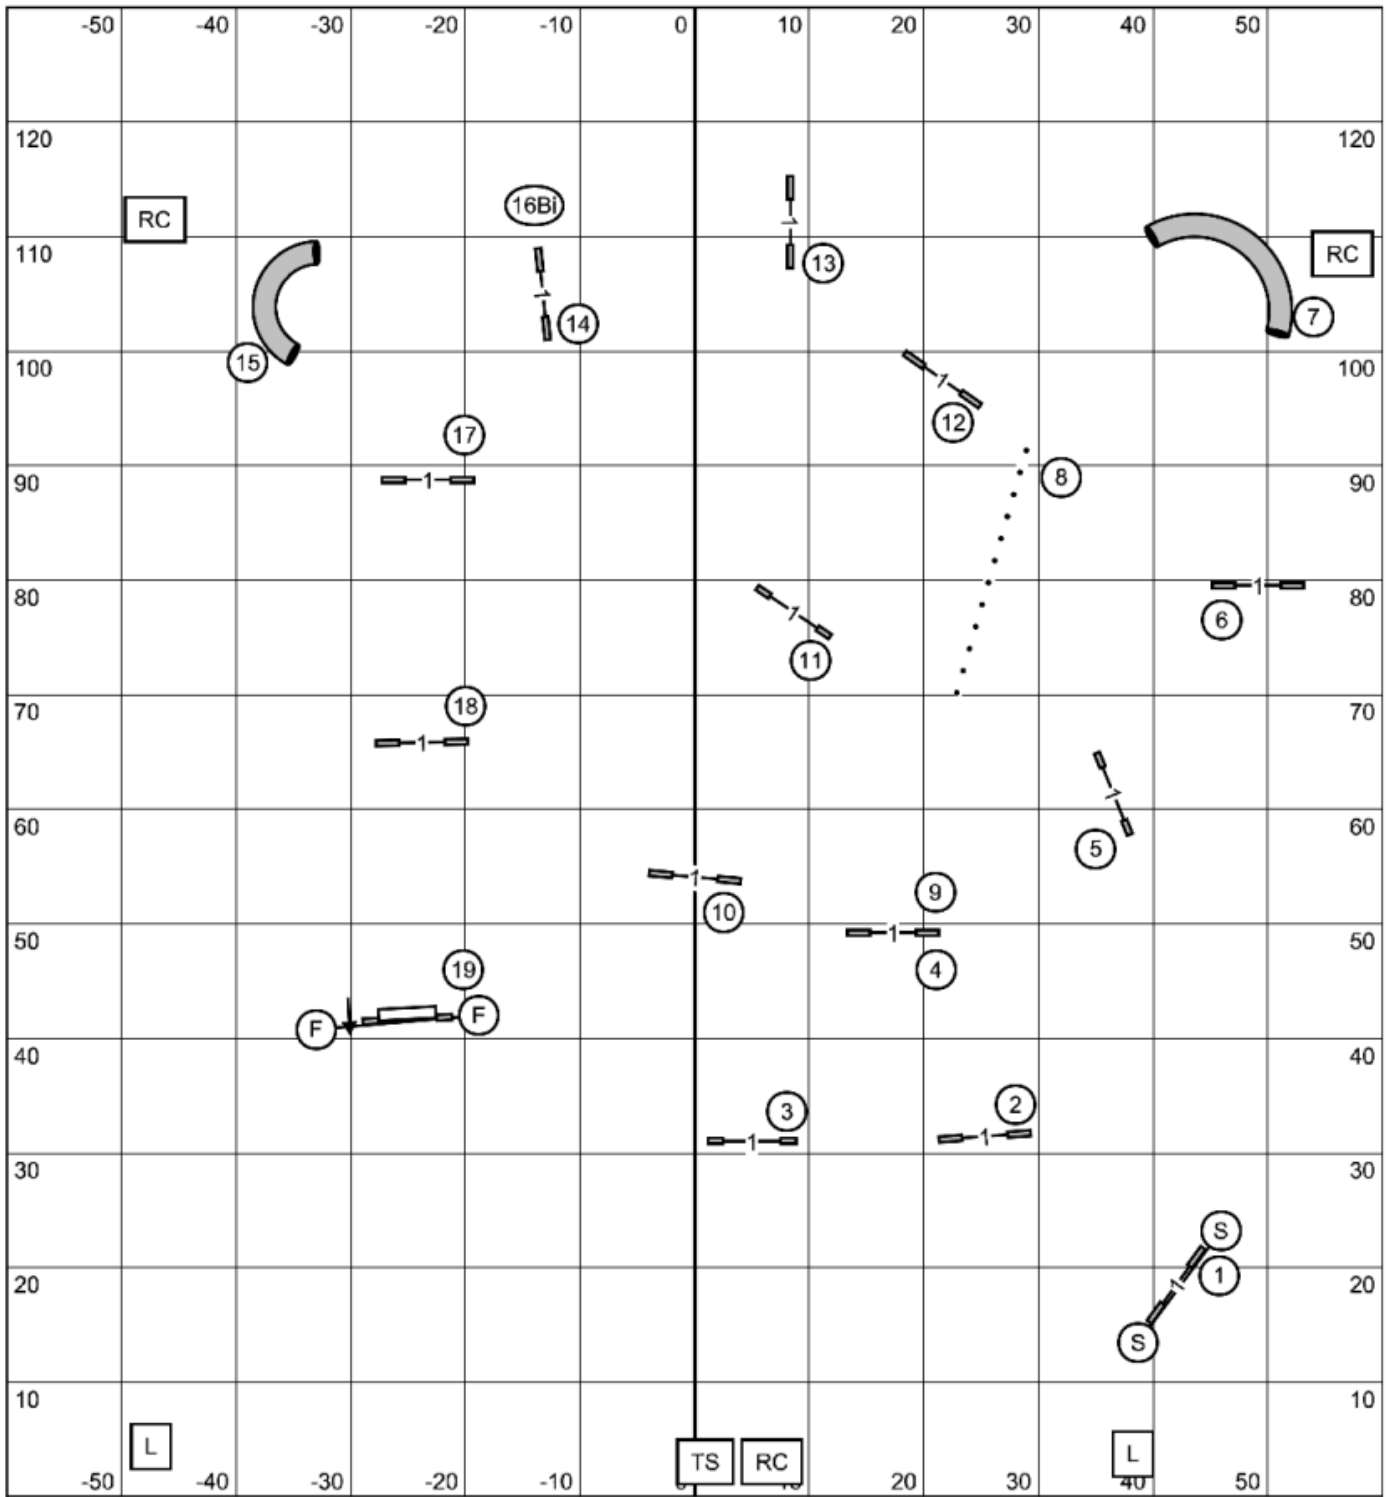

NASA AREA COMPANION DOG ASSOCIATION
 Sunday, April 19, 2026 EX/MASTER JWW
 120 X 130 Indoors on Turf
 Judge Jack Cadalso

exit

enter

NASA AREA COMPANION DOG ASSOCIATION
 Sunday, April 19, 2026 PREMIER JWW
 120 X 130 Indoors on Turf
 Judge Jack Cadalso

exit

enter

NASA AREA COMPANION DOG ASSOCIATION
 Sunday, April 19, 2026 EX/MASTER STD
 120 X 130 Indoors on Turf
 Judge Jack Cadalso

exit

enter

NASA AREA COMPANION DOG ASSOCIATION
 Sunday, April 19, 2026 PREMIER STD
 120 X 130 Indoors on Turf
 Judge Jack Cadalso

exit

enter

NASA AREA COMPANION DOG ASSOCIATION
 Sunday, April 19, 2026 NOVICE STD
 120 X 130 Indoors on Turf
 Judge Jack Cadalso

exit

enter

-50

-40

-30