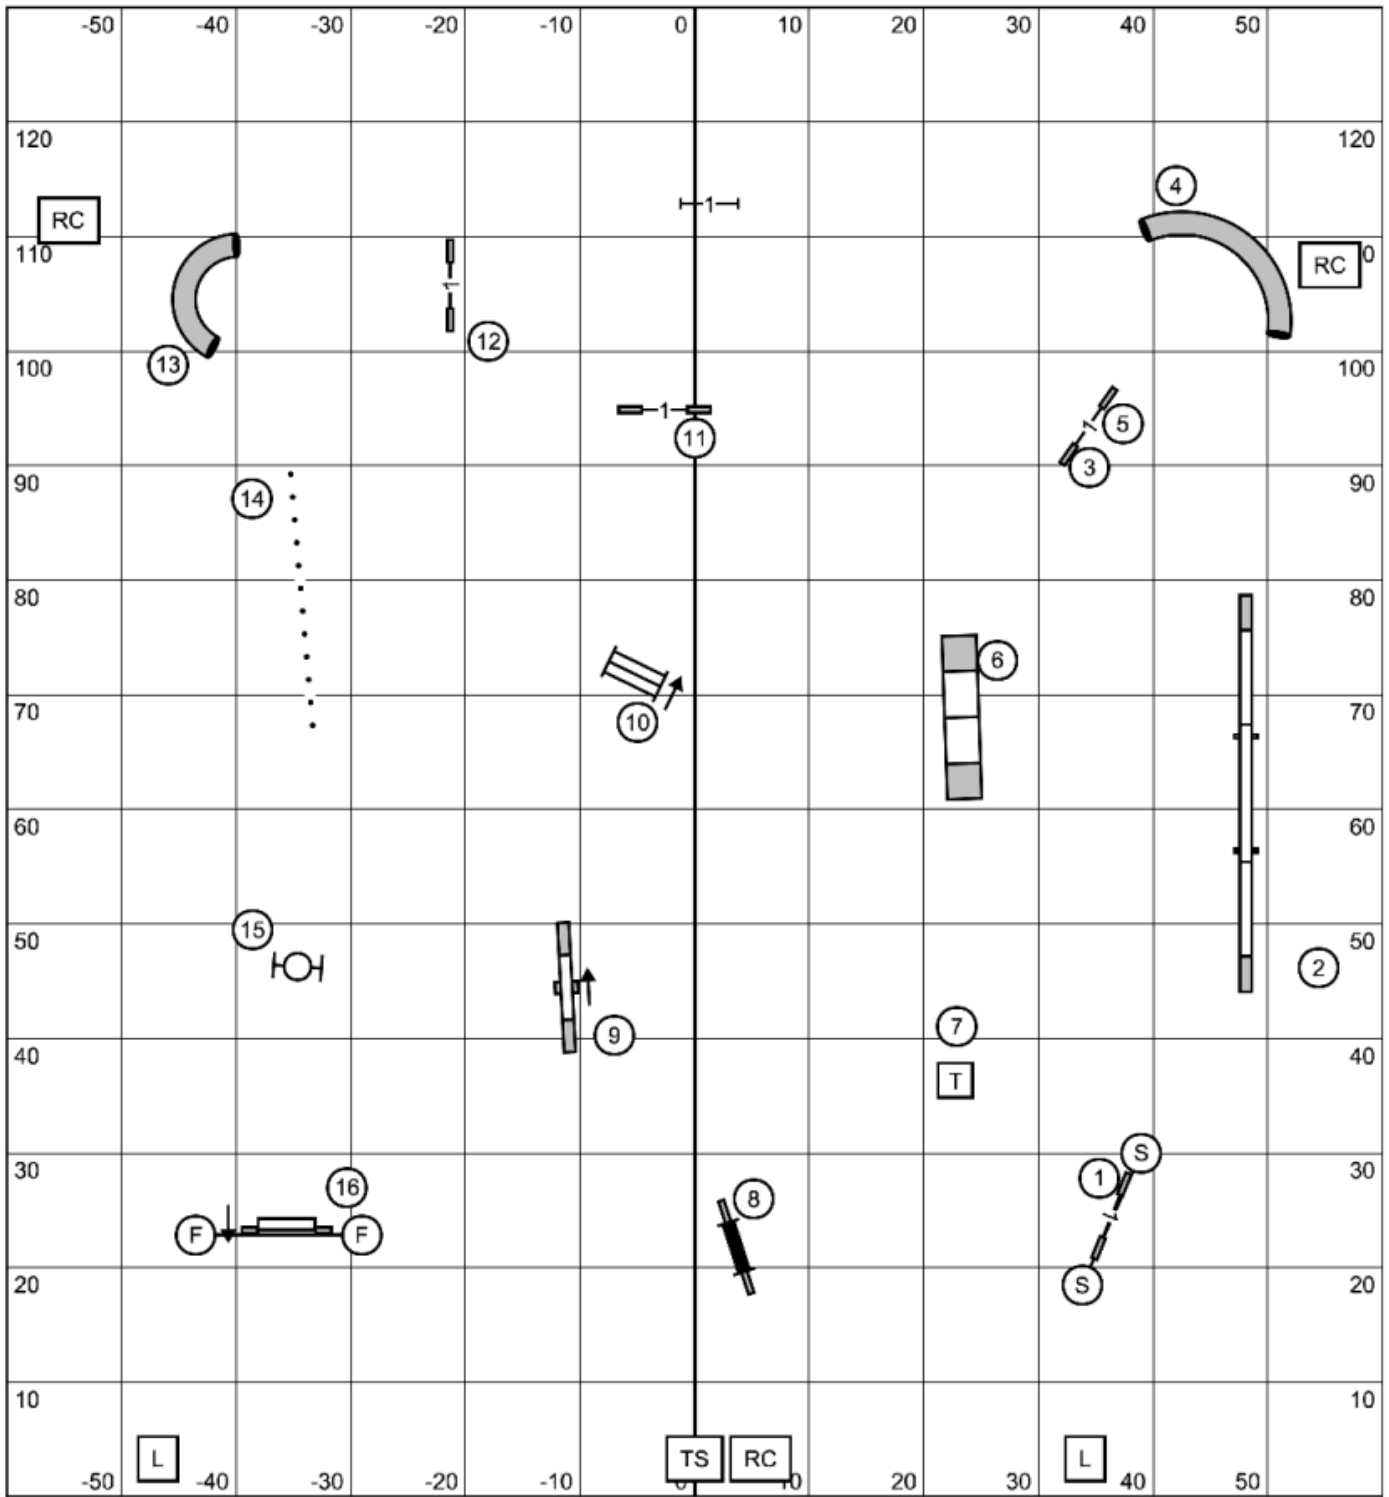

NASA AREA COMPANION DOG ASSOCIATION
Sunday, April 19, 2026 OPEN STD
120 X 130 Indoors on Turf
Judge Jack Cadalso

exit

enter