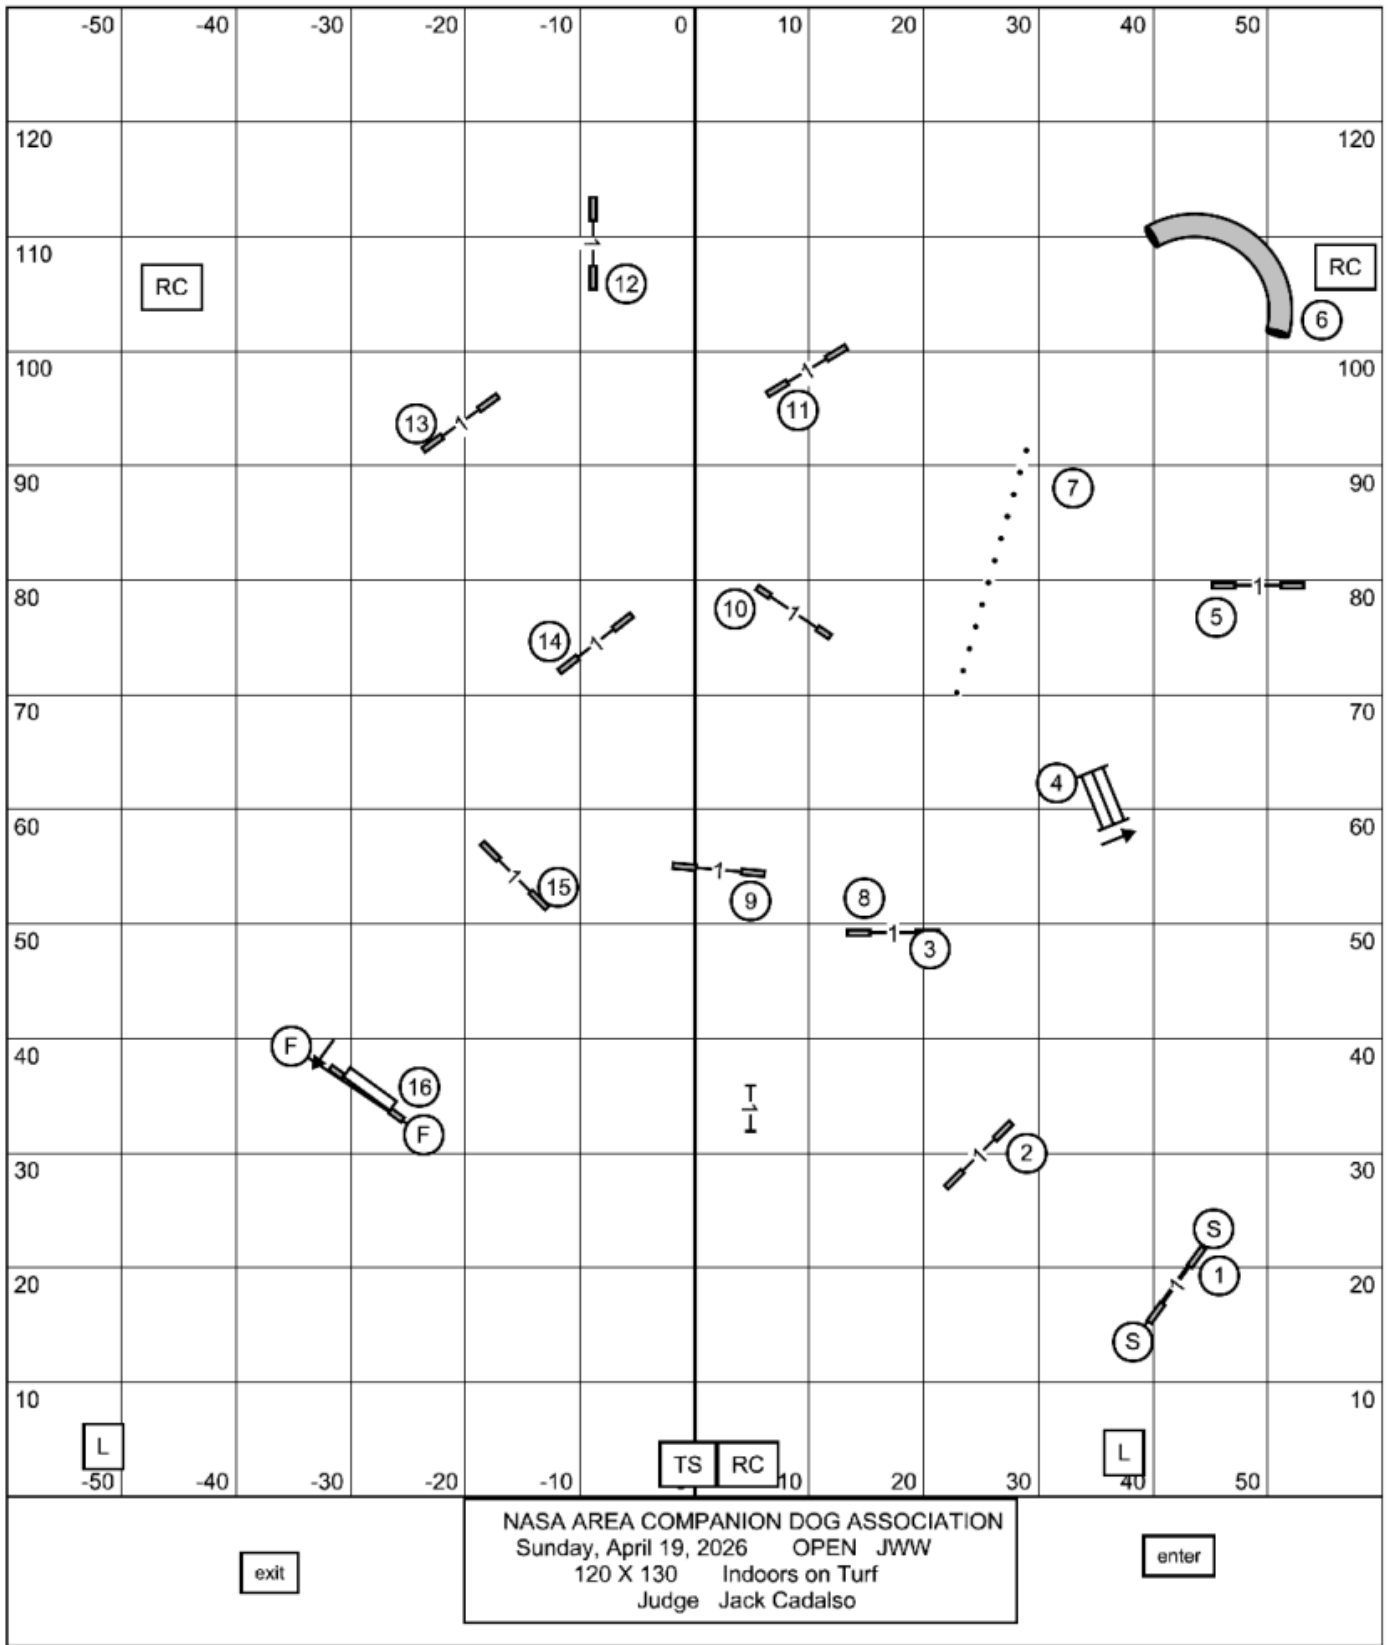

exit

enter

NASA AREA COMPANION DOG ASSOCIATION
 Sunday, April 19, 2026 NOVICE STD
 120 X 130 Indoors on Turf
 Judge Jack Cadalso

exit

enter

-50

-40

-30

-20

-10

0

10

20

30

40

50