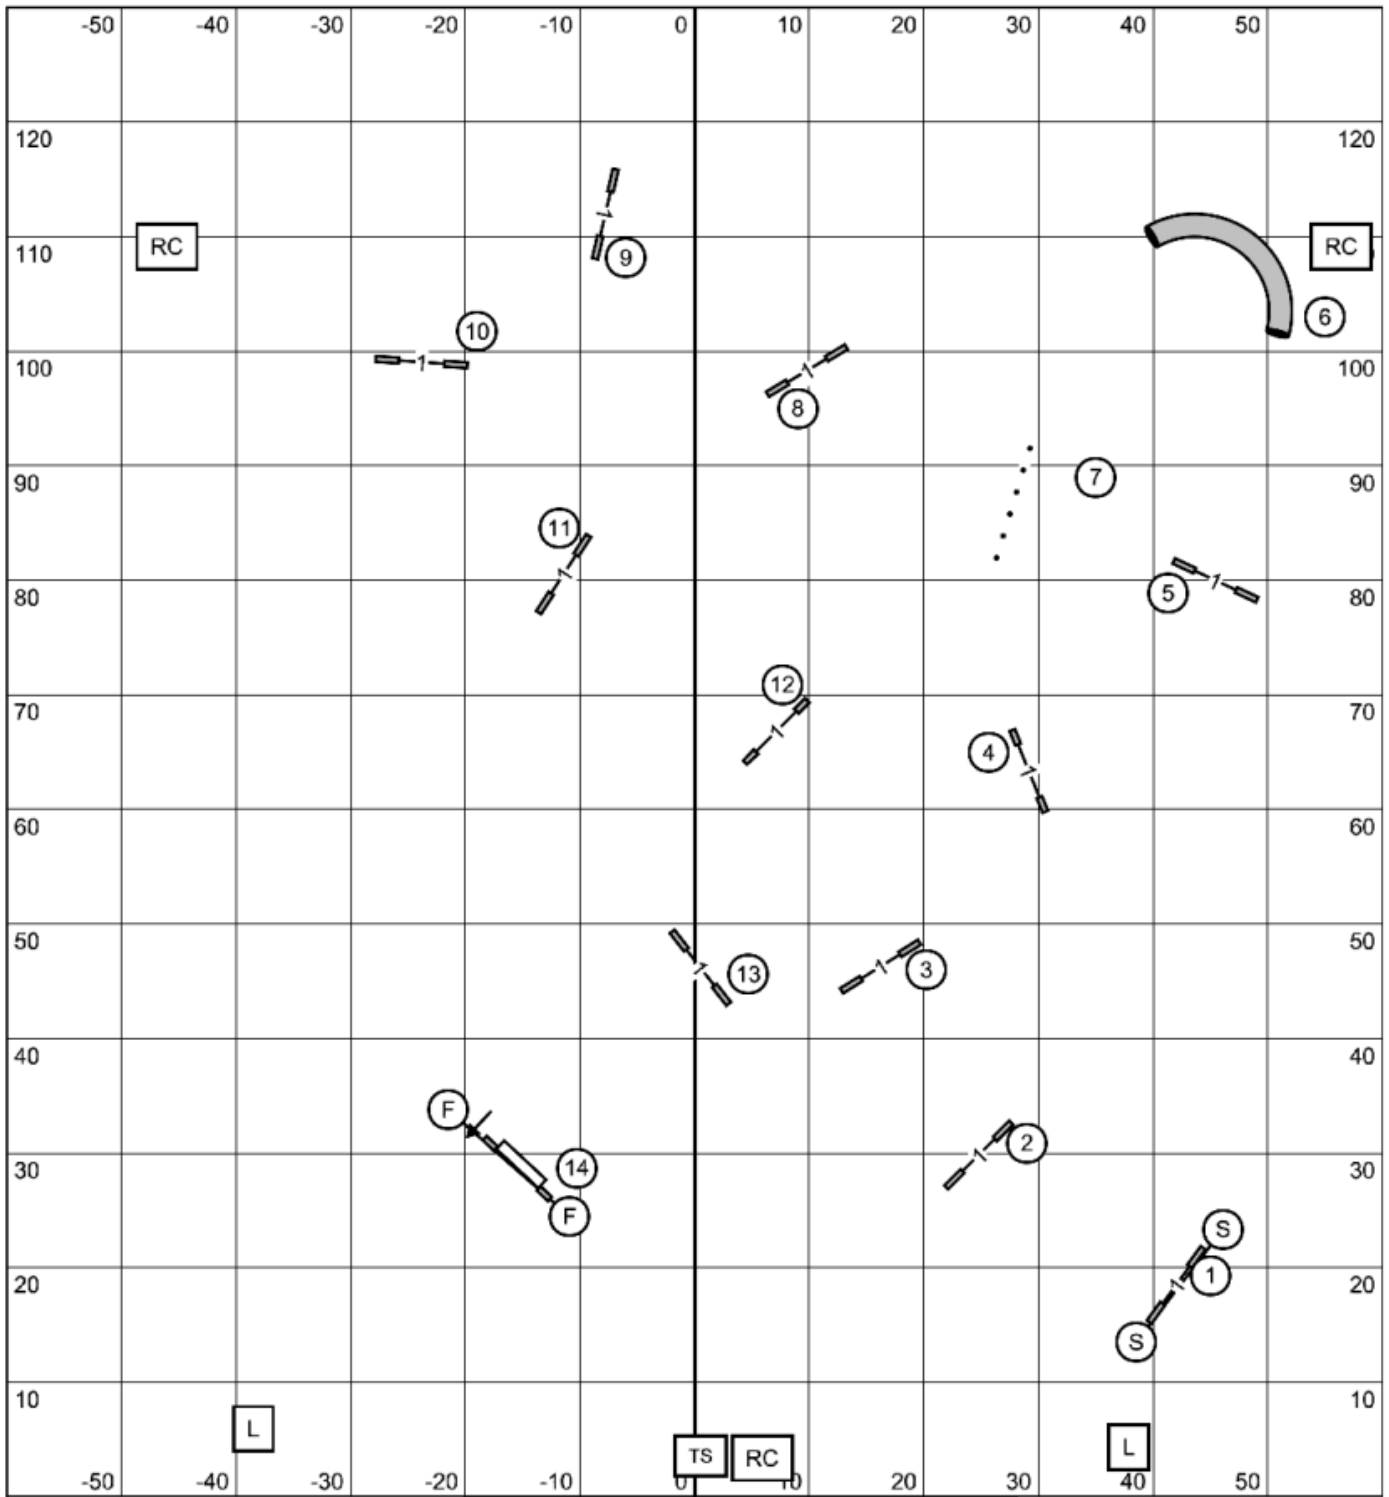

20

30

40

50

exit

enter

NASA AREA COMPANION DOG ASSOCIATION
 Sunday, April 19, 2026 NOVICE JWW
 120 X 130 Indoors on Turf
 Judge Jack Cadalso

exit