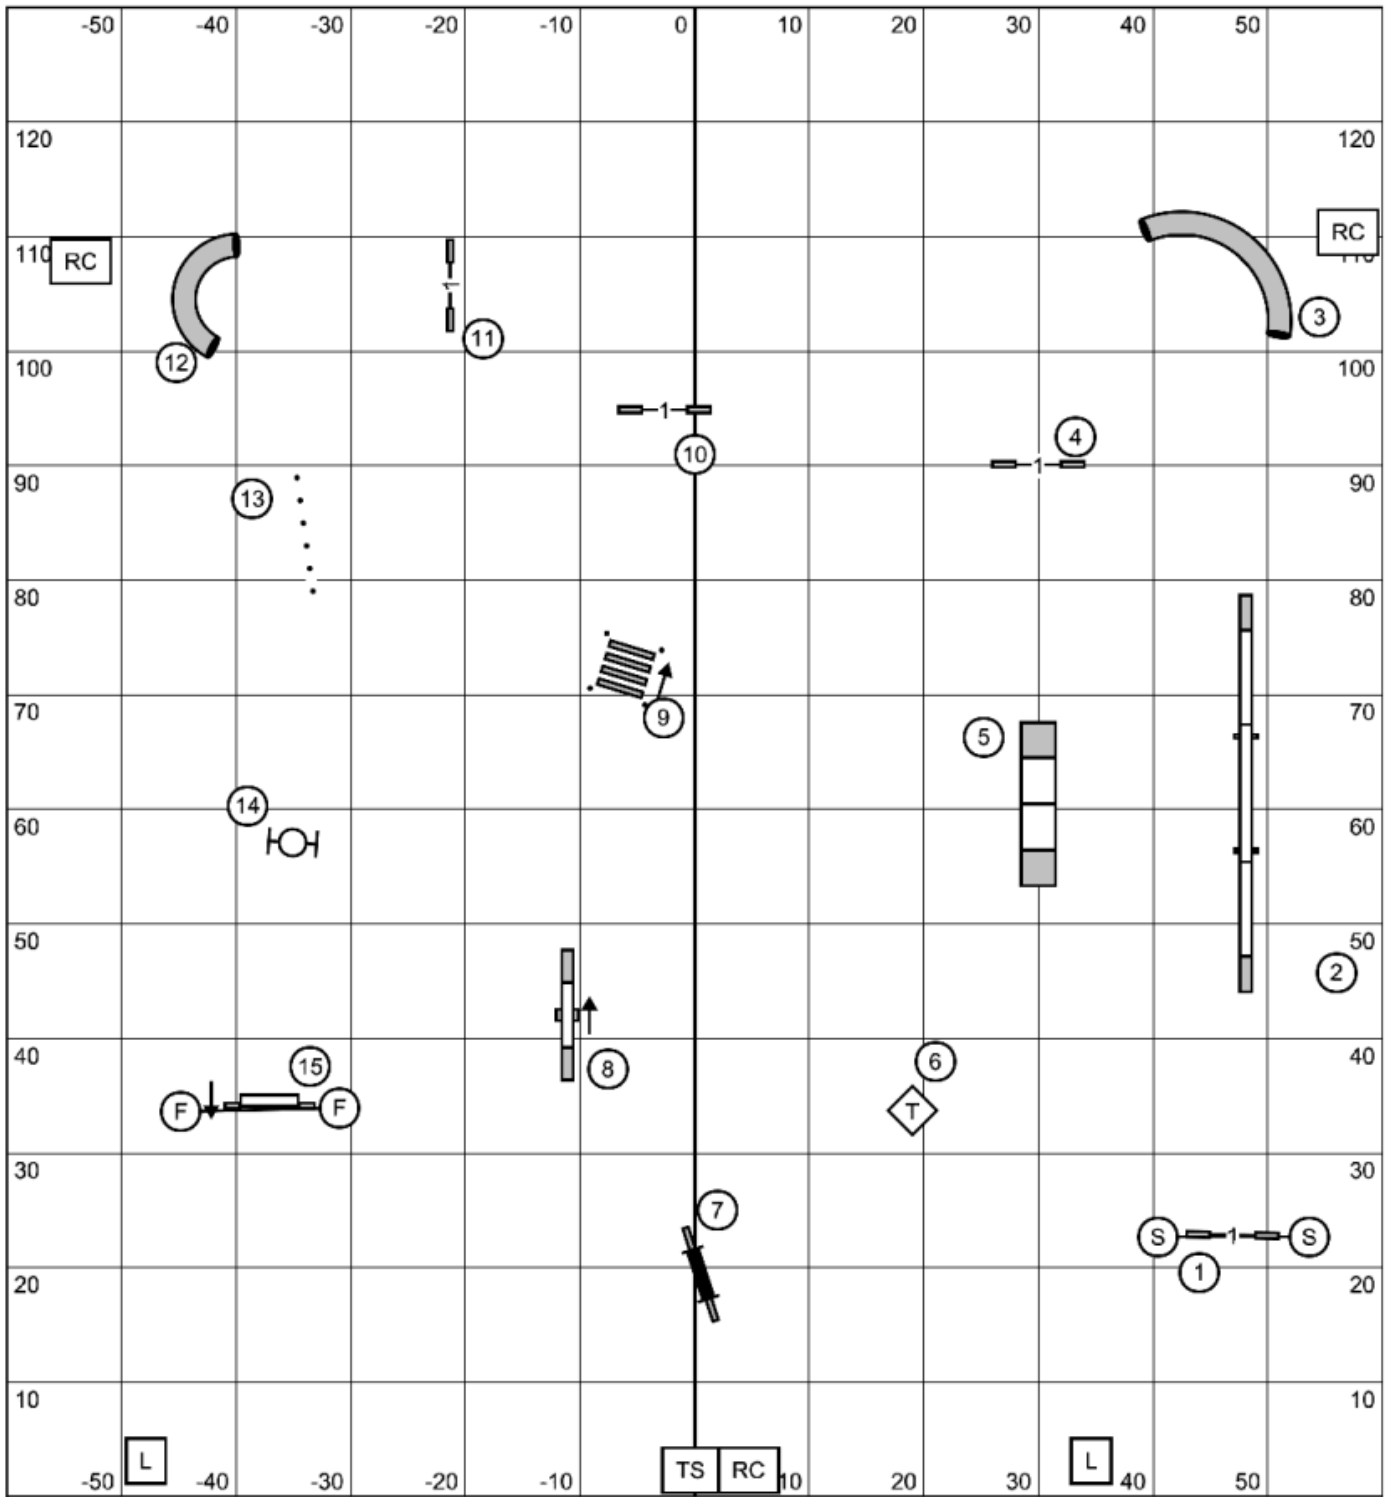

exit

enter

NASA AREA COMPANION DOG ASSOCIATION
 Sunday, April 19, 2026 NOVICE STD
 120 X 130 Indoors on Turf
 Judge Jack Cadalso

exit

enter

-50

-40

-30