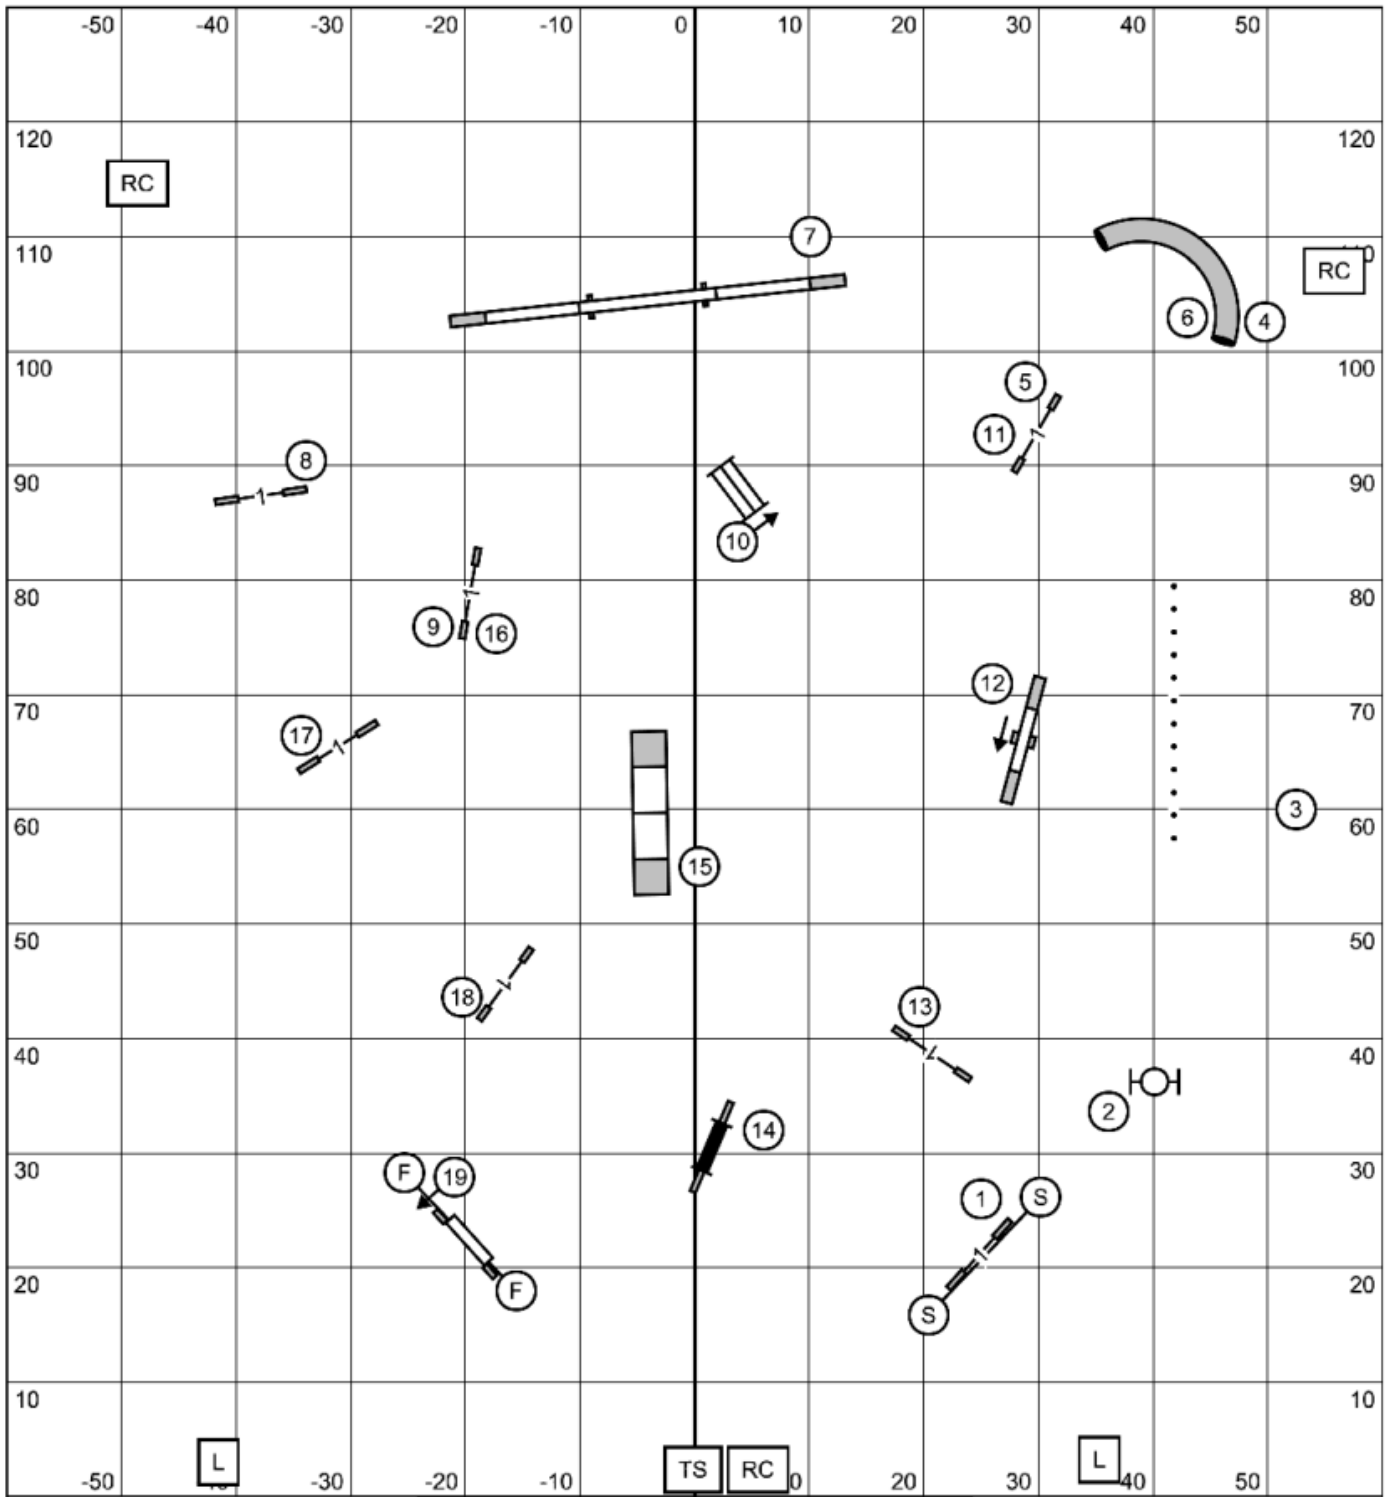

NASA AREA COMPANION DOG ASSOCIATION  
 Saturday, April 18, 2026 PREMIER JWW  
 120 X 130 Indoors on Turf  
 Judge Jack Cadalso

exit

enter

L

TS

RC

L

RC

RC

NASA AREA COMPANION DOG ASSOCIATION  
 Saturday, April 18, 2026 EX/MASTER STD  
 120 X 130 Indoors on Turf  
 Judge Jack Cadalso

exit

enter

NASA AREA COMPANION DOG ASSOCIATION  
 Saturday, April 18, 2026 PREMIER STD  
 120 X 130 Indoors on Turf  
 Judge Jack Cadalso

exit

enter

NASA AREA COMPANION DOG ASSOCIATION  
 Saturday, April 18, 2026 NOVICE STD  
 120 X 130 Indoors on Turf  
 Judge Jack Cadalso

exit

enter

NASA AREA COMPANION DOG ASSOCIATION  
 Saturday, April 18, 2026 OPEN JWW  
 120 X 130 Indoors on Turf  
 Judge Jack Cadalso

exit

enter