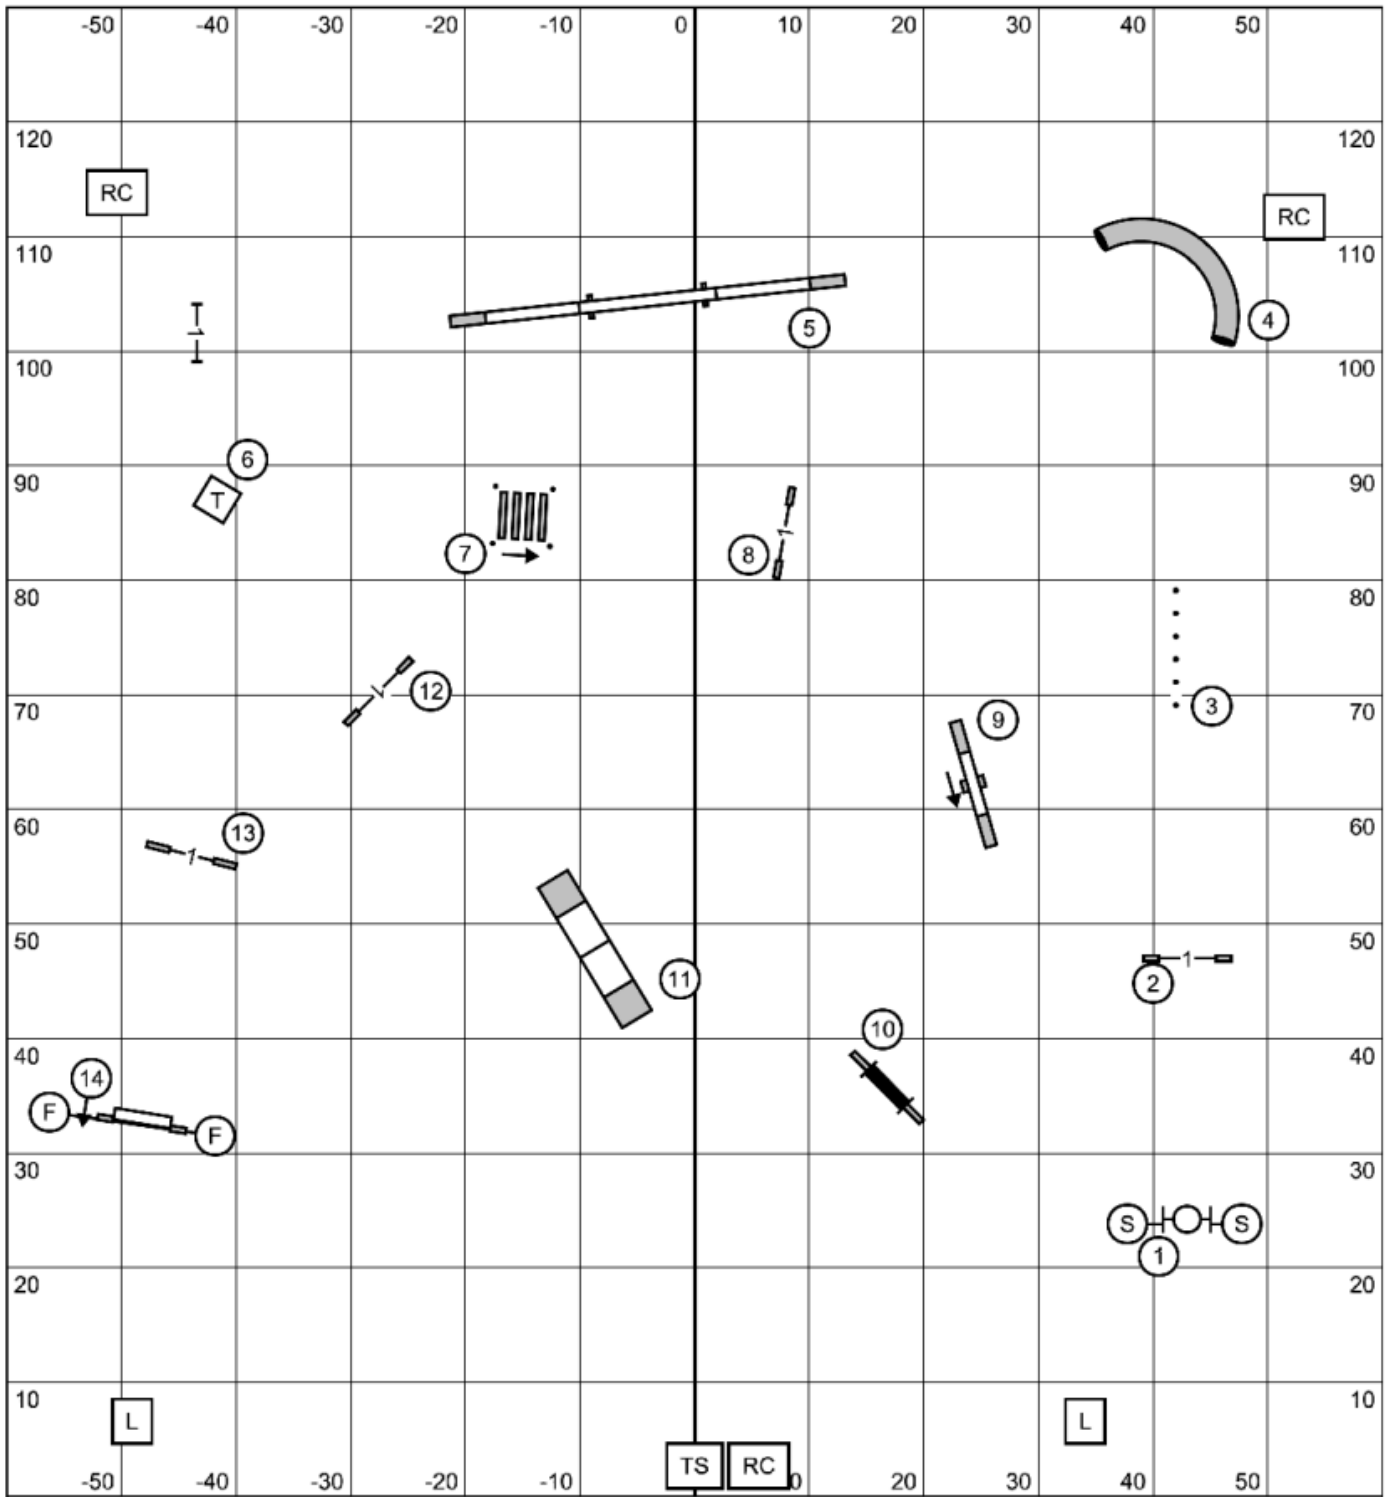

RC

NASA AREA COMPANION DOG ASSOCIATION  
 Saturday, April 18, 2026 EX/MASTER STD  
 120 X 130 Indoors on Turf  
 Judge Jack Cadalso

exit

enter

NASA AREA COMPANION DOG ASSOCIATION  
 Saturday, April 18, 2026 PREMIER STD  
 120 X 130 Indoors on Turf  
 Judge Jack Cadalso

exit

enter

NASA AREA COMPANION DOG ASSOCIATION  
 Saturday, April 18, 2026 NOVICE STD  
 120 X 130 Indoors on Turf  
 Judge Jack Cadalso

exit

enter

NASA AREA COMPANION DOG ASSOCIATION  
 Saturday, April 18, 2026 OPEN JWW  
 120 X 130 Indoors on Turf  
 Judge Jack Cadalso

exit

enter