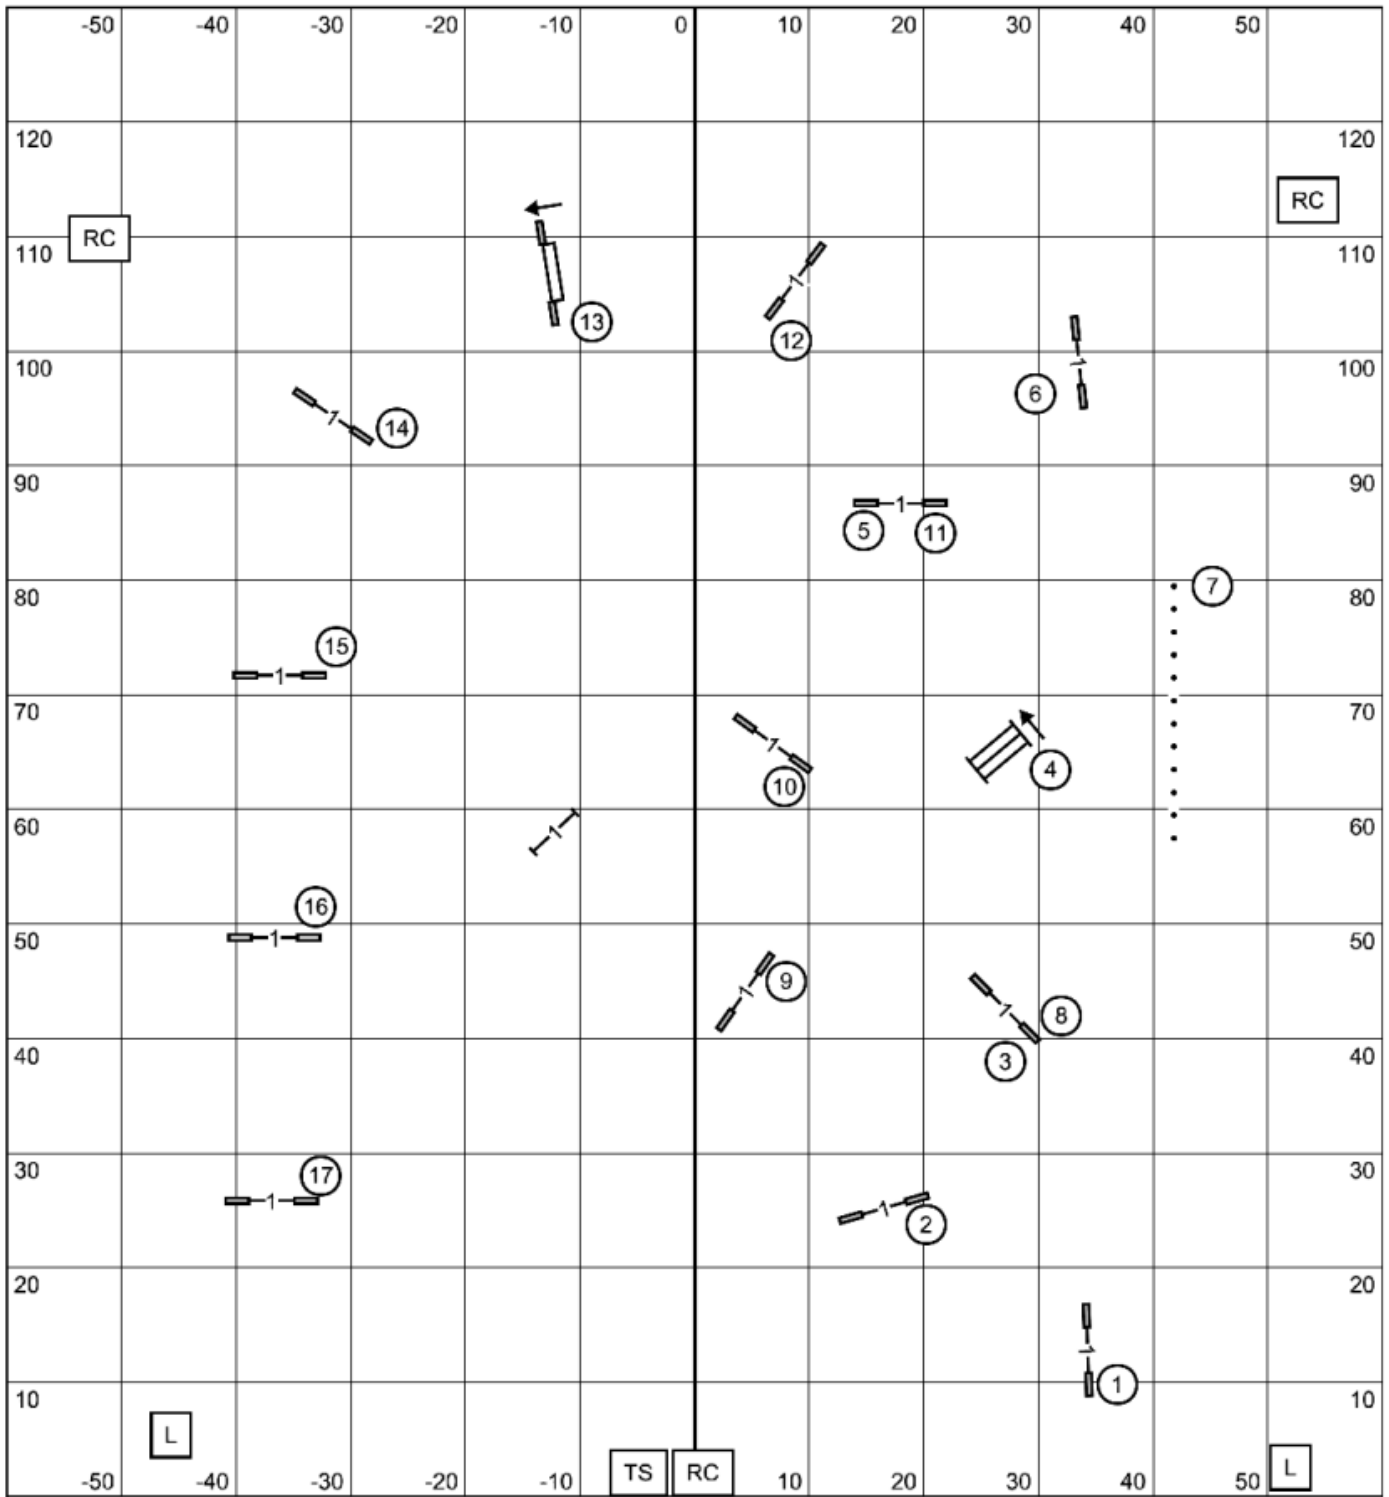

exit

enter

NASA AREA COMPANION DOG ASSOCIATION  
 Saturday, April 18, 2026 NOVICE STD  
 120 X 130 Indoors on Turf  
 Judge Jack Cadalso

exit

enter

NASA AREA COMPANION DOG ASSOCIATION  
 Saturday, April 18, 2026 OPEN JWW  
 120 X 130 Indoors on Turf  
 Judge Jack Cadalso

exit

enter