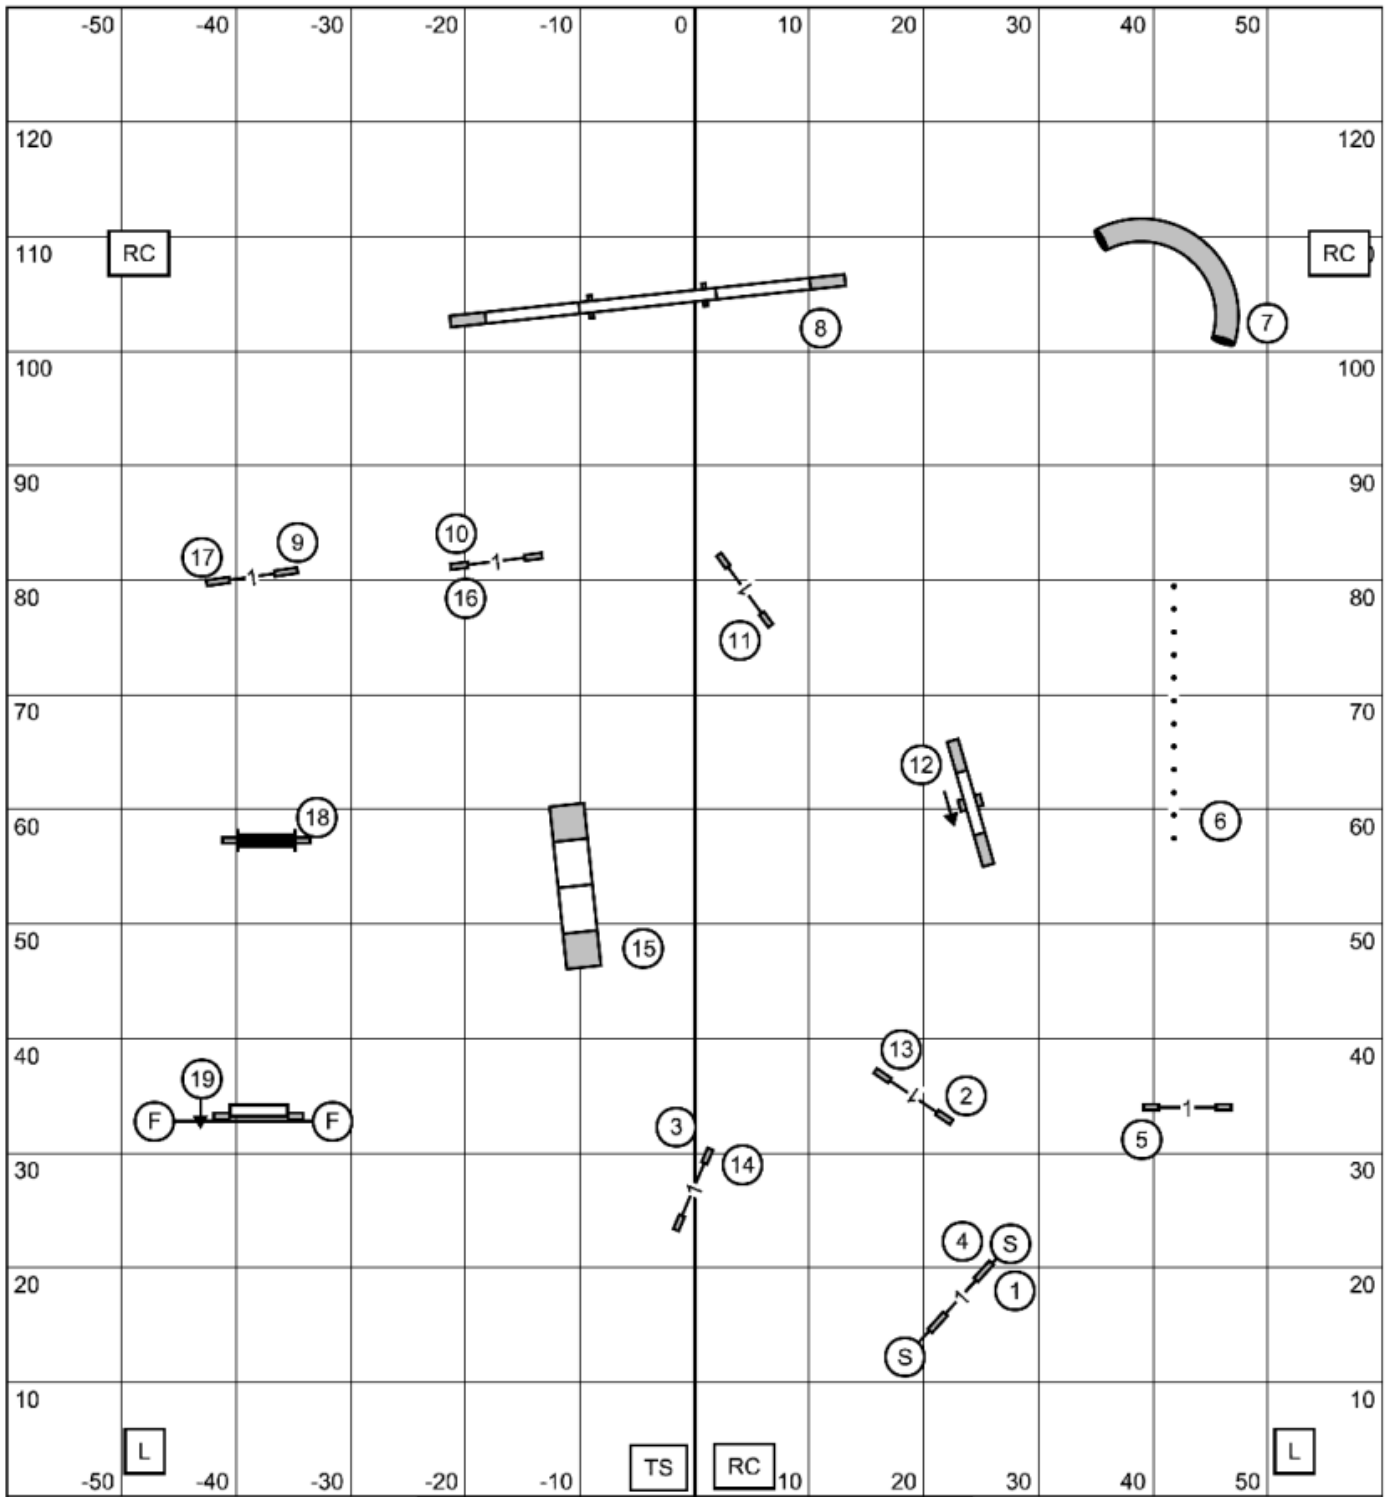

NASA AREA COMPANION DOG ASSOCIATION  
 Saturday, April 18, 2026 PREMIER JWW  
 120 X 130 Indoors on Turf  
 Judge Jack Cadalso

exit

enter

L

TS

RC

L

RC

RC

NASA AREA COMPANION DOG ASSOCIATION  
 Saturday, April 18, 2026 EX/MASTER STD  
 120 X 130 Indoors on Turf  
 Judge Jack Cadalso

exit

enter

NASA AREA COMPANION DOG ASSOCIATION  
 Saturday, April 18, 2026 PREMIER STD  
 120 X 130 Indoors on Turf  
 Judge Jack Cadalso

exit

enter

NASA AREA COMPANION DOG ASSOCIATION  
 Saturday, April 18, 2026 NOVICE STD  
 120 X 130 Indoors on Turf  
 Judge Jack Cadalso

exit

enter

NASA AREA COMPANION DOG ASSOCIATION  
 Saturday, April 18, 2026 OPEN JWW  
 120 X 130 Indoors on Turf  
 Judge Jack Cadalso

exit

enter