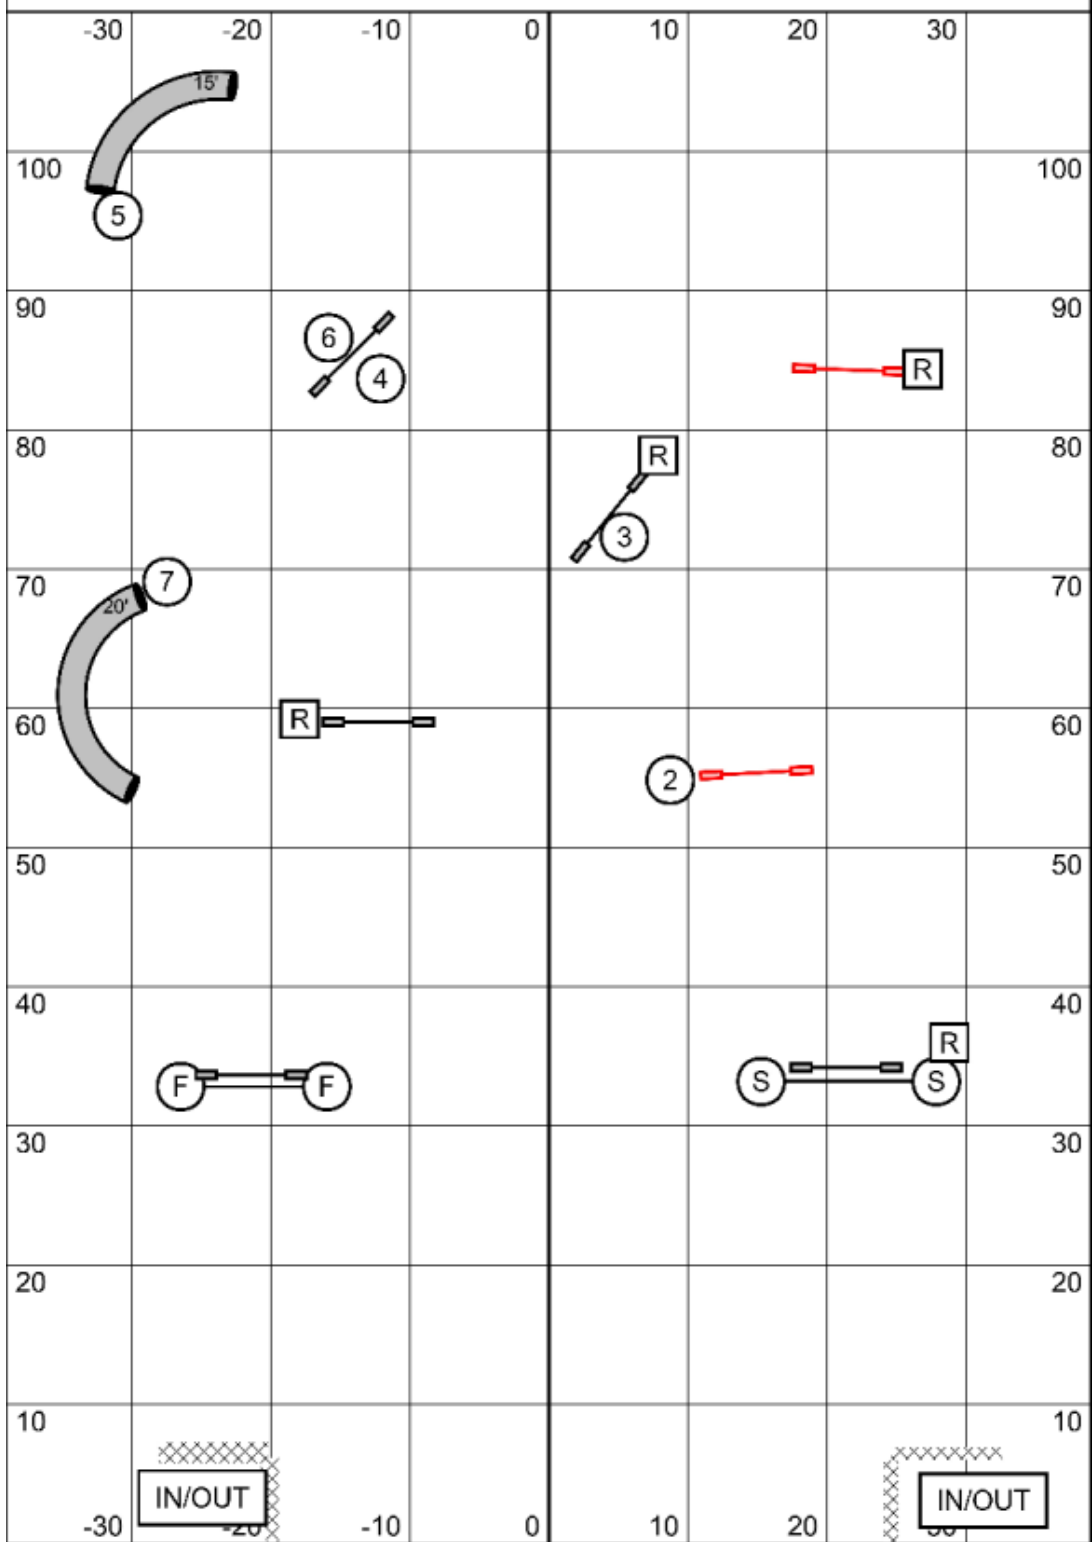

SNOOKER 12

Snooker 12
Judged by: Tina Power
Canine Sports & Games, LLC
April 19, 2026
Lapeer, MI

2 is bi-directional
Big Dog Time = 45
Small Dog Time = 50