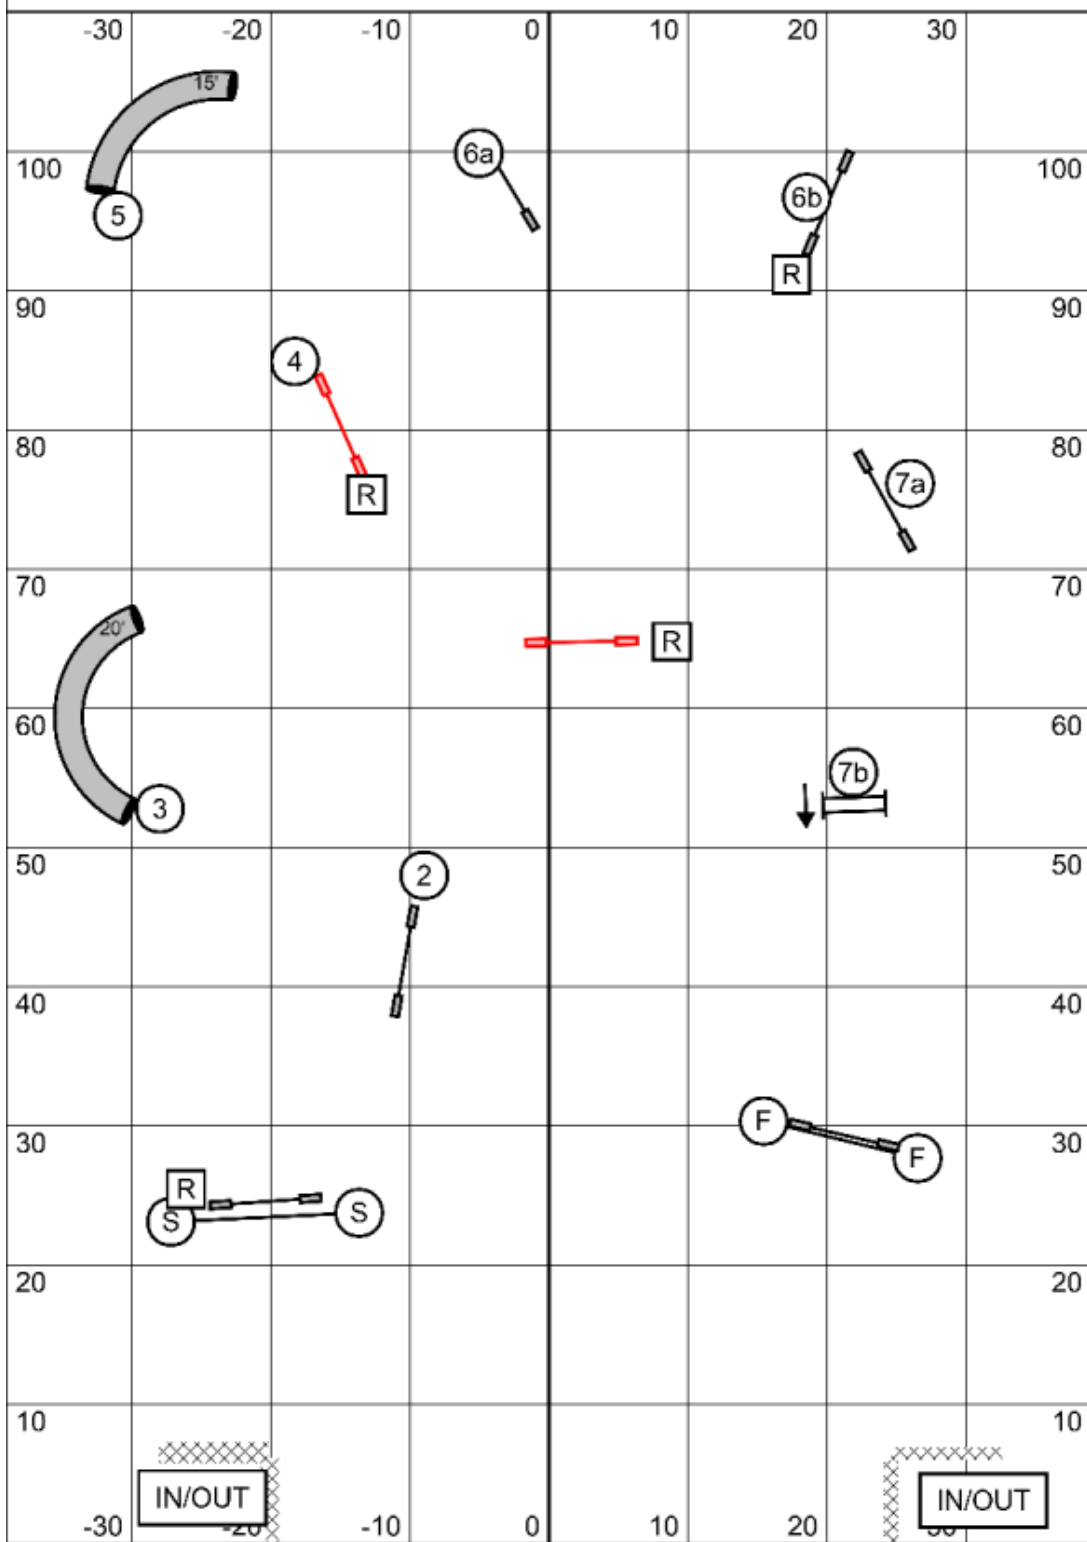

# SNOOKER 35C

Snooker 35C  
 Judged by: Tina Power  
 Canine Sports & Games, LLC  
 April 19, 2026  
 Lapeer, MI

2 is bi-directional  
 Big Dog Time = 45  
 Small Dog Time = 50