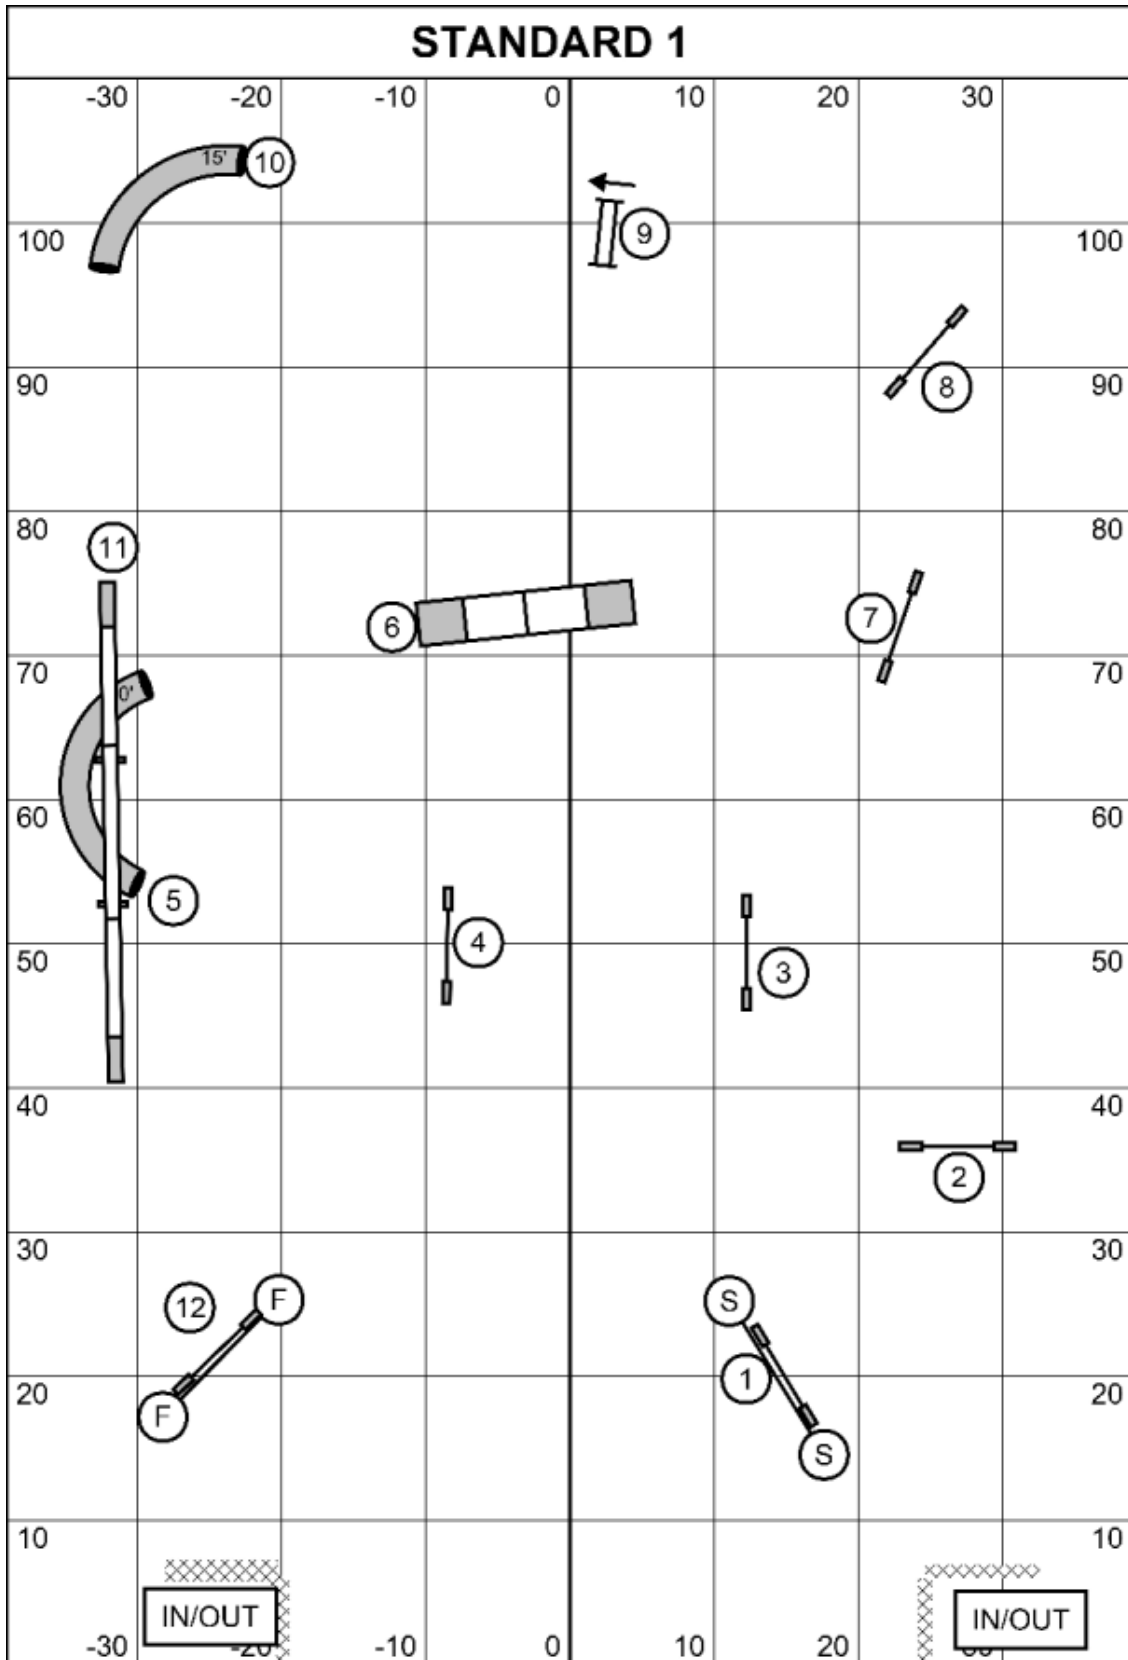

STANDARD 1

Standard 1
Judged by: Tina Power
Canine Sports & Games, LLC
April 19, 2026
Lapeer, MI