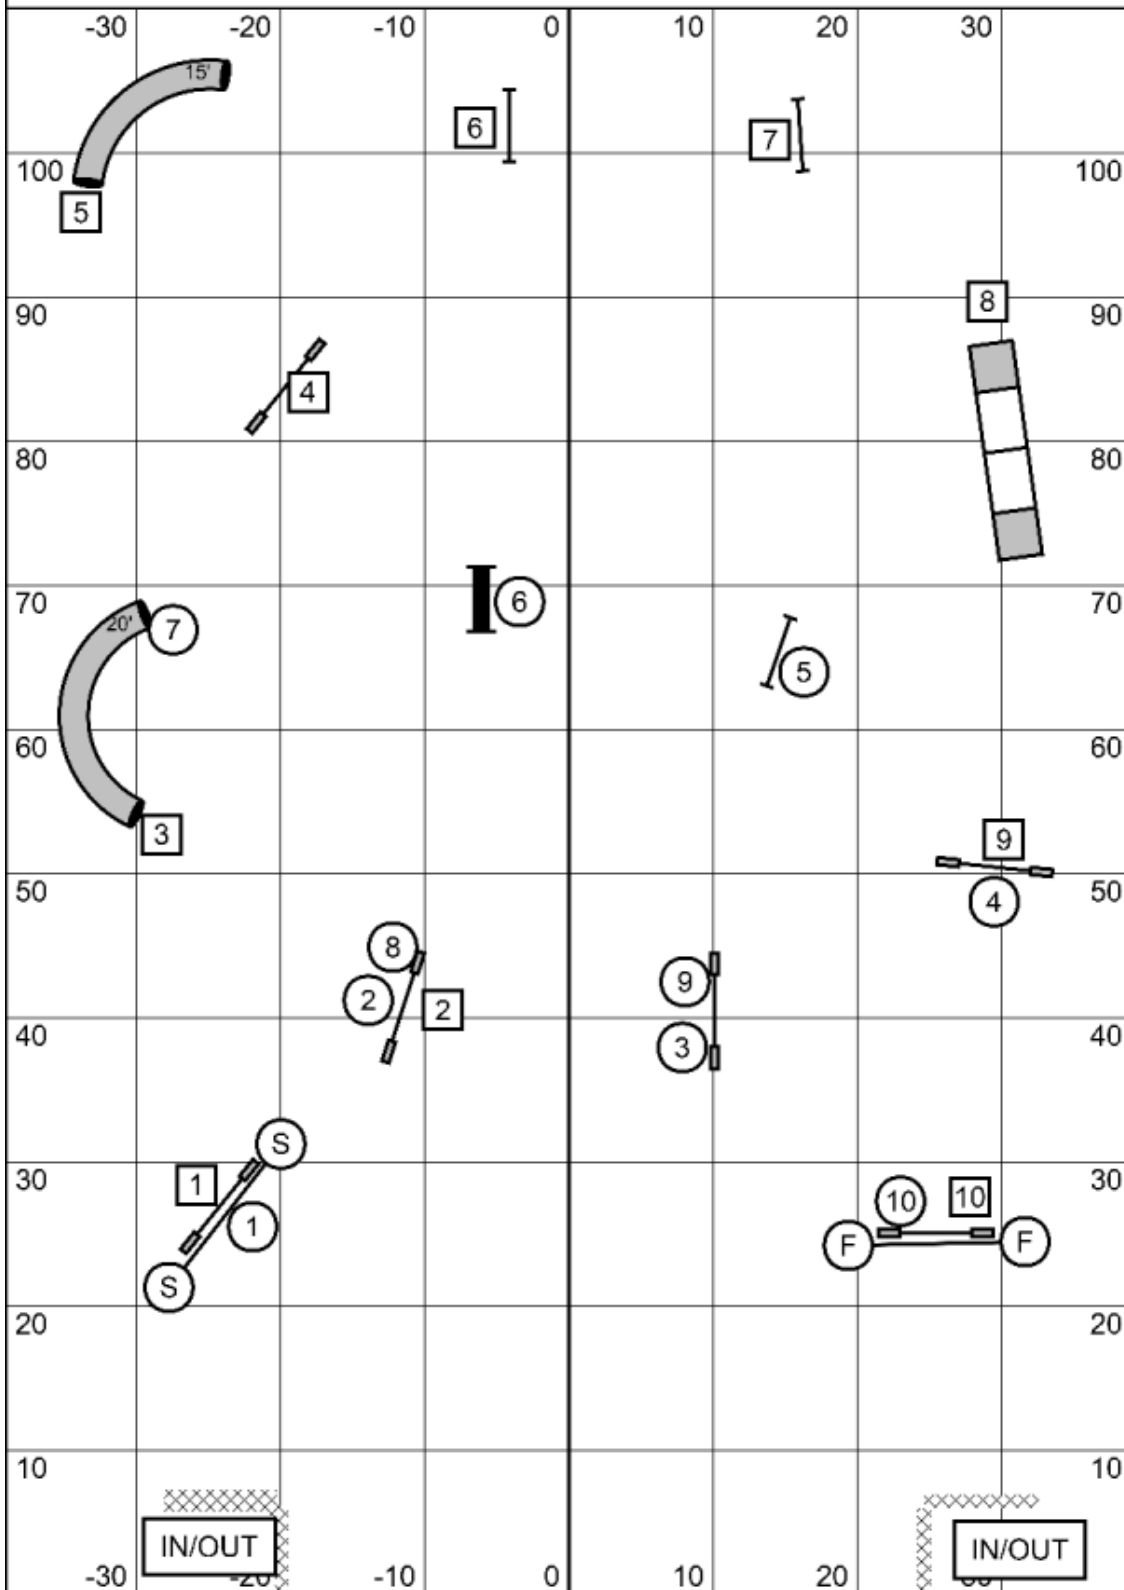

COLORS 12

Colors 12
Judged by: Tina Power
Canine Sports & Games, LLC
April 19, 2026
Lapeer, MI