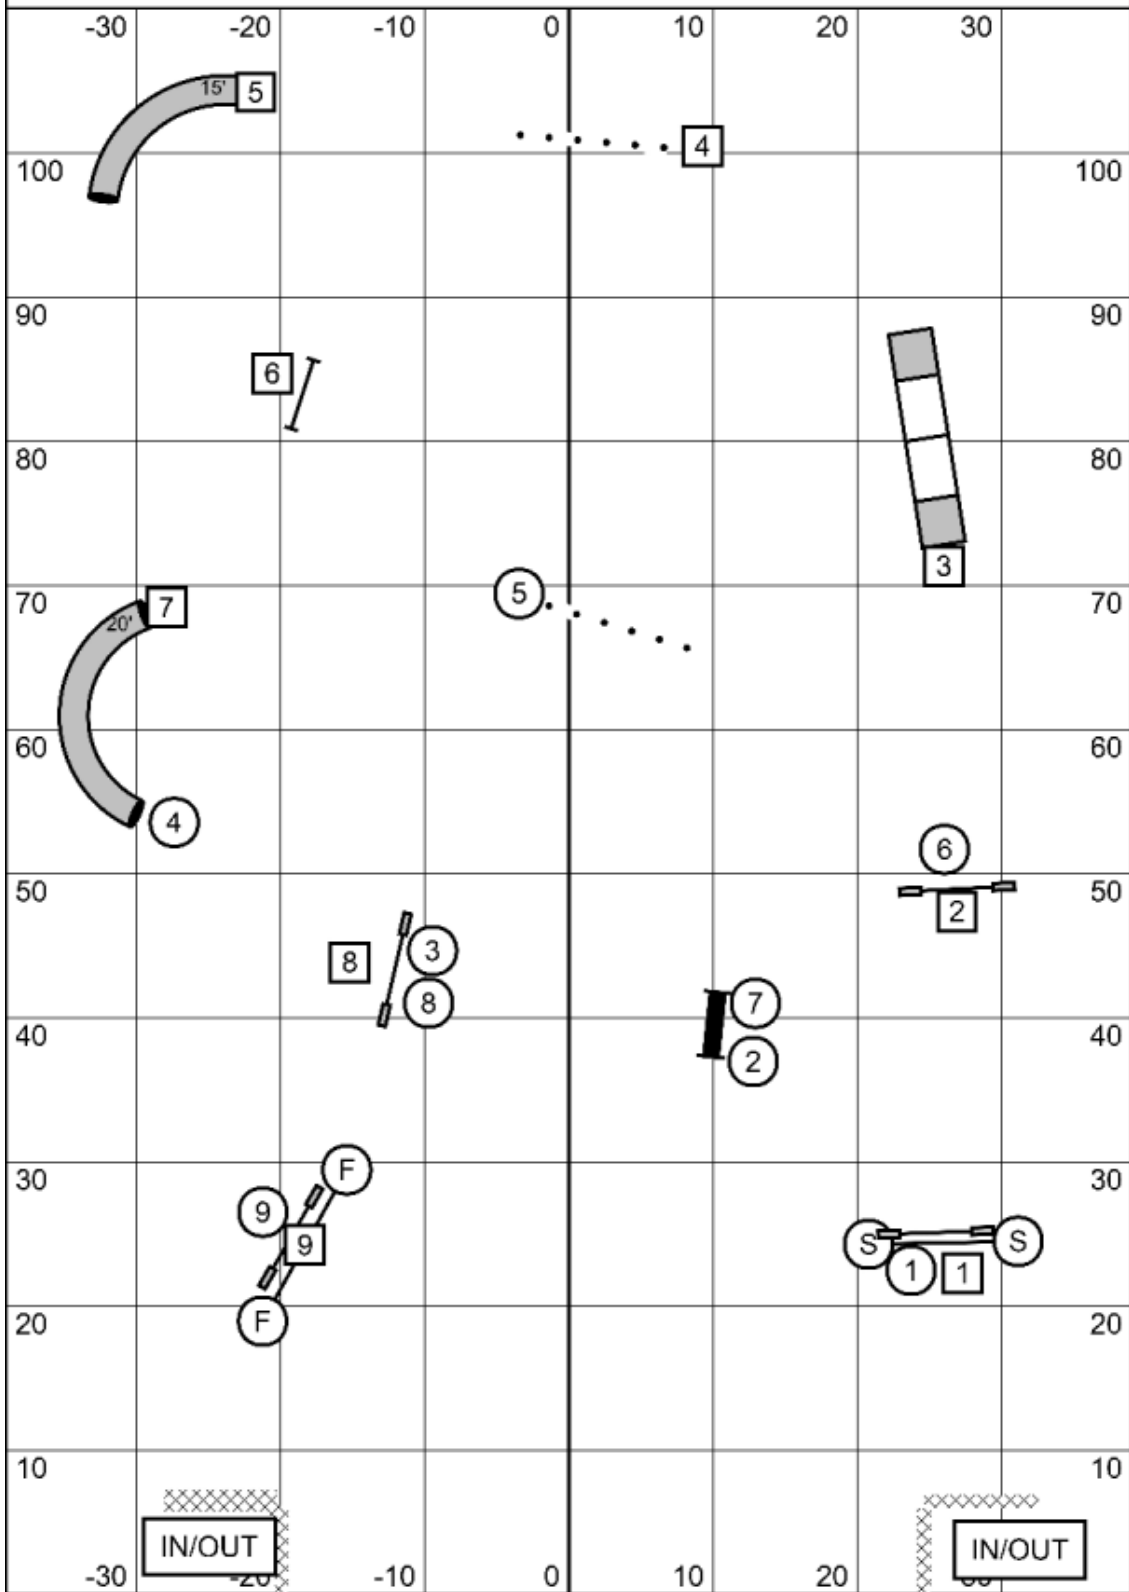

COLORS 35C

Colors 35C
Judged by: Tina Power
Canine Sports & Games, LLC
April 19, 2026
Lapeer, MI