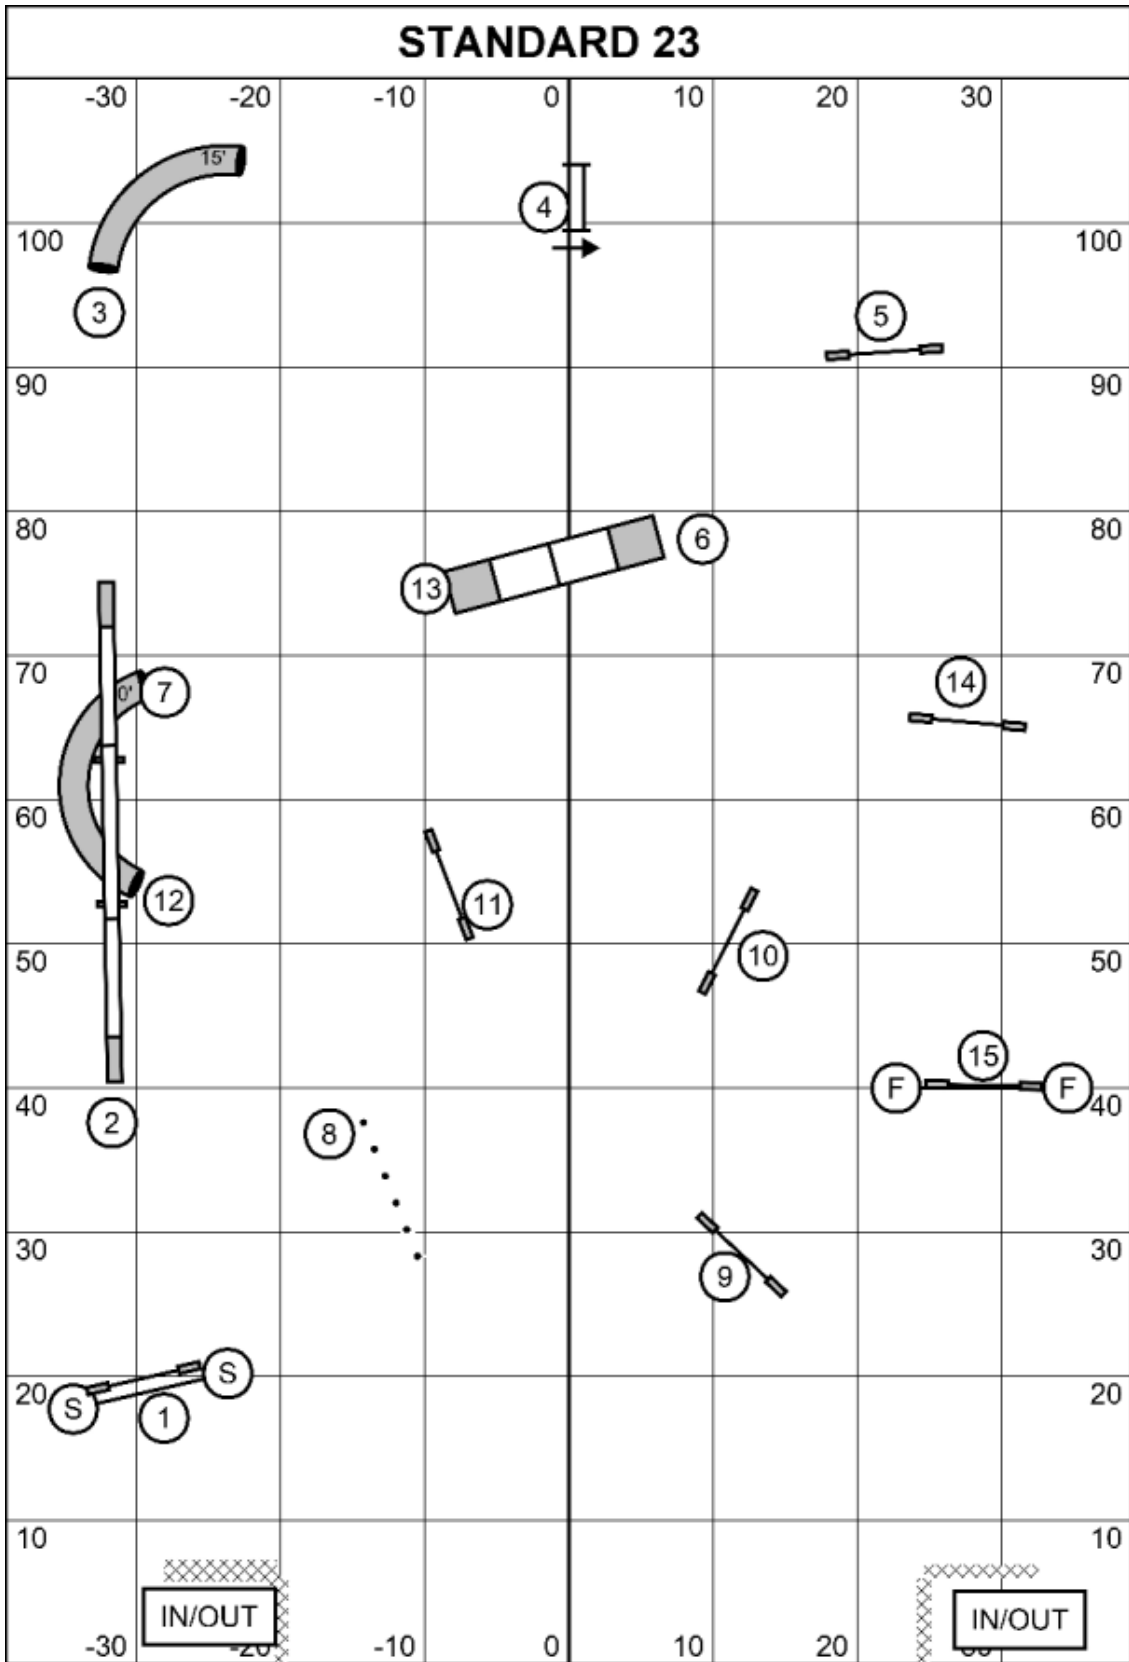

STANDARD 23

Standard 23
Judged by: Tina Power
Canine Sports & Games, LLC
April 19, 2026
Lapeer, MI