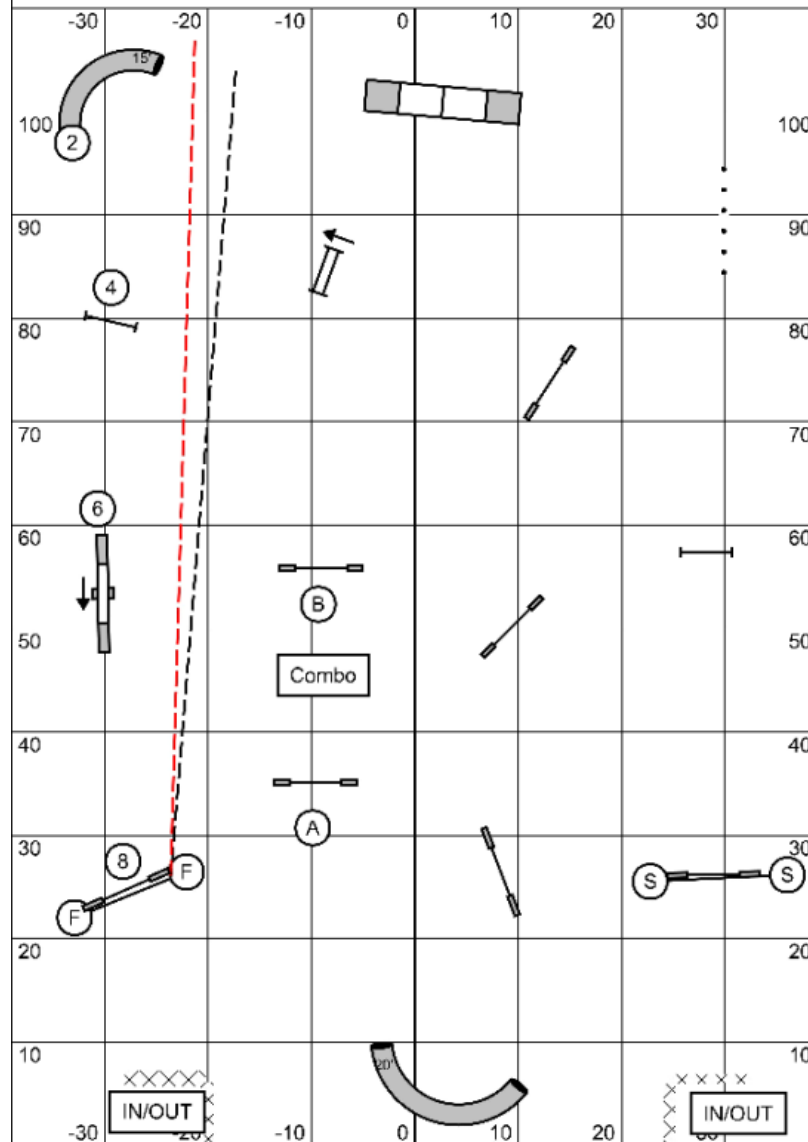

1 - 5 point obstacle (jump combo, frame, weaves)

and total number of points at your level

Points Needed

Regular/Veterans

Level 5C = 25 points

Level 3 = 23 points

Level 2 = 21 points

Level 1 = 19 points

Enthusiast/Specialist

Level 5C = 23 points

Level 3 = 21 points

Level 2 = 19 points

Level 1 = 17 points

FullHouse 1235C
 Judged by: Tina Power
 Canine Sports & Games, LLC
 April 19, 2026
 Lapeer, MI

JACKPOT 3 & 5C