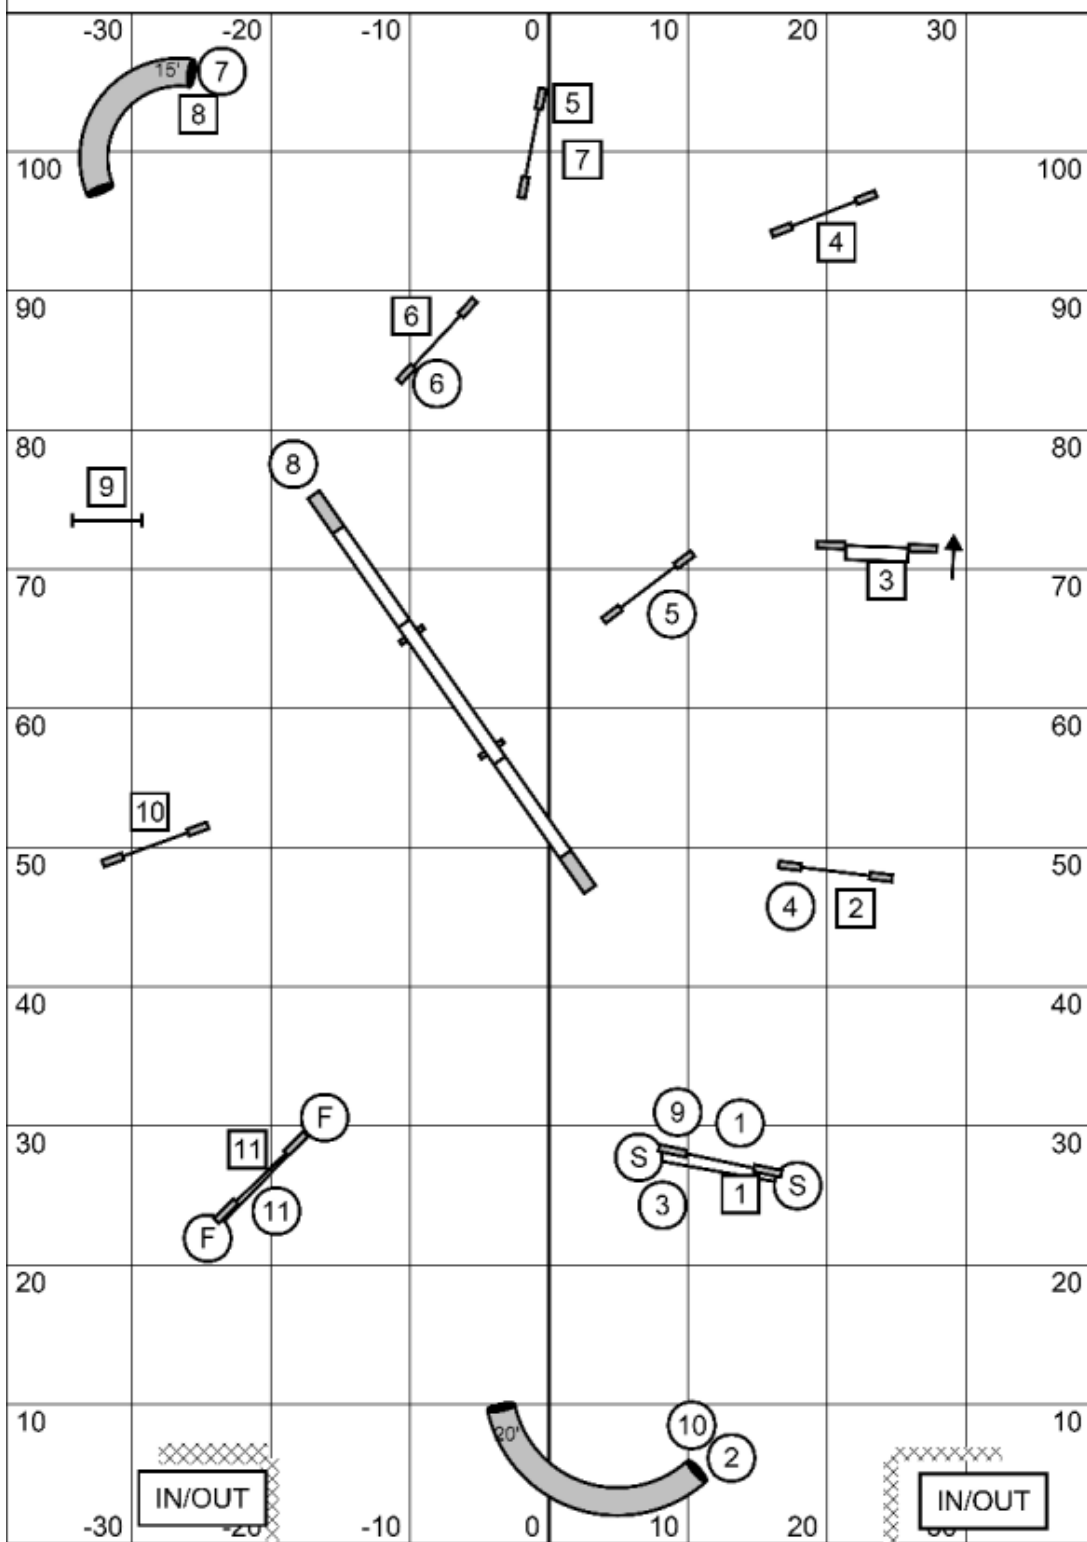

COLORS 12

Colors 12
Judged by: Tina Power
Canine Sports & Games, LLC
April 17, 2026
Lapeer, MI