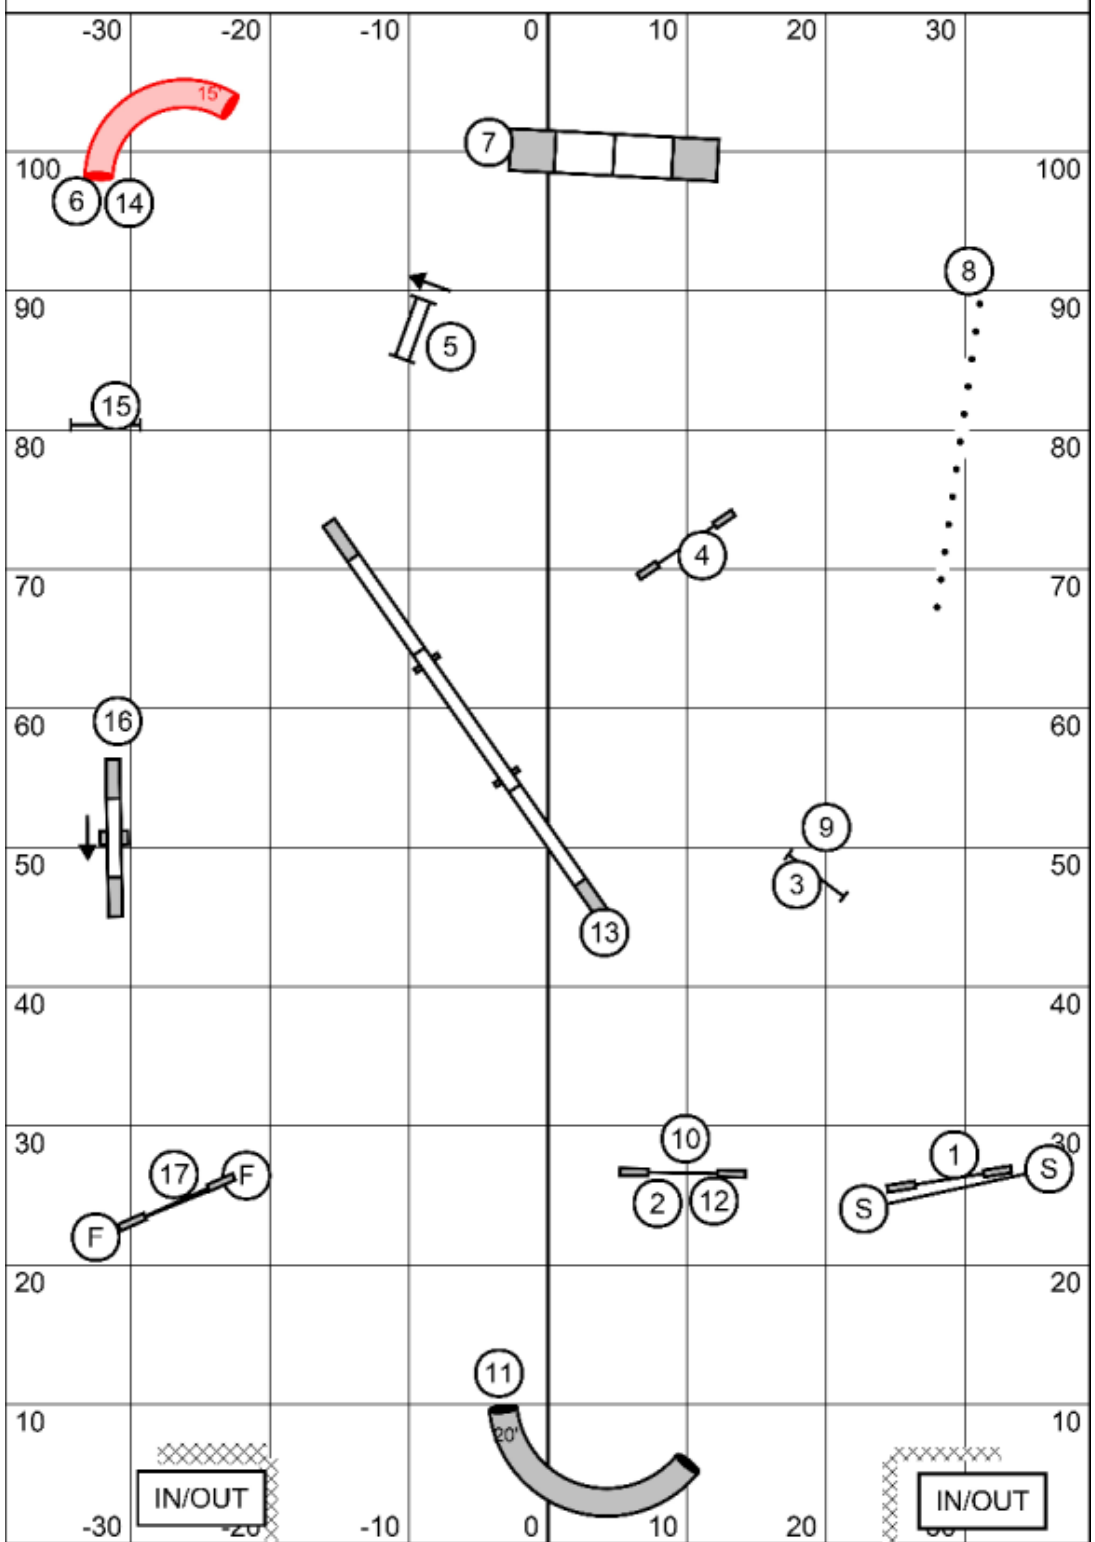

STANDARD 5C

Standard 5C
Judged by: Tina Power
Canine Sports & Games, LLC
April 17, 2026
Lapeer, MI