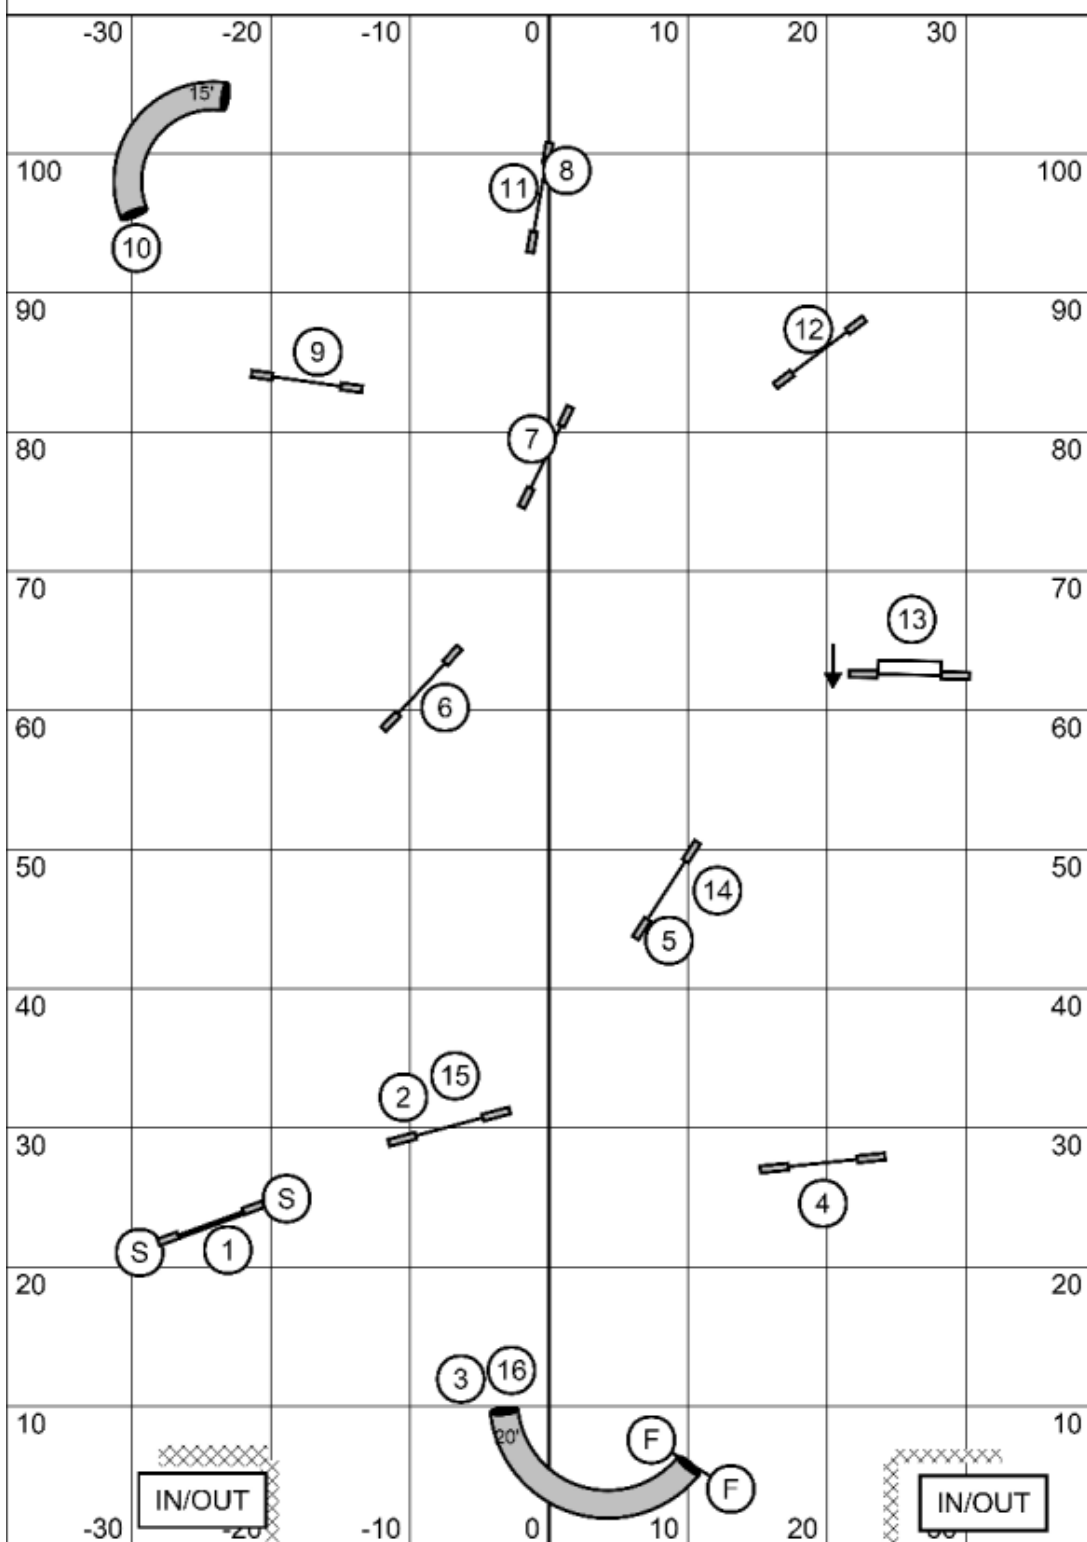

Double, Tunnels = 3 points

Jumps = 1 point

Double first time will be 7 points (Double is bi-directional)

Other Notes:

Startline is bi-directional

Obstacles can be done back to back, please do them safely.

Jump Combo A-B must be taken in flow.

COLORS 35C

Colors 35C
 Judged by: Tina Power
 Canine Sports & Games, LLC
 April 17, 2026
 Lapeer, MI

COLORS 12

Colors 12
 Judged by: Tina Power
 Canine Sports & Games, LLC
 April 17, 2026
 Lapeer, MI

JUMPERS 35C