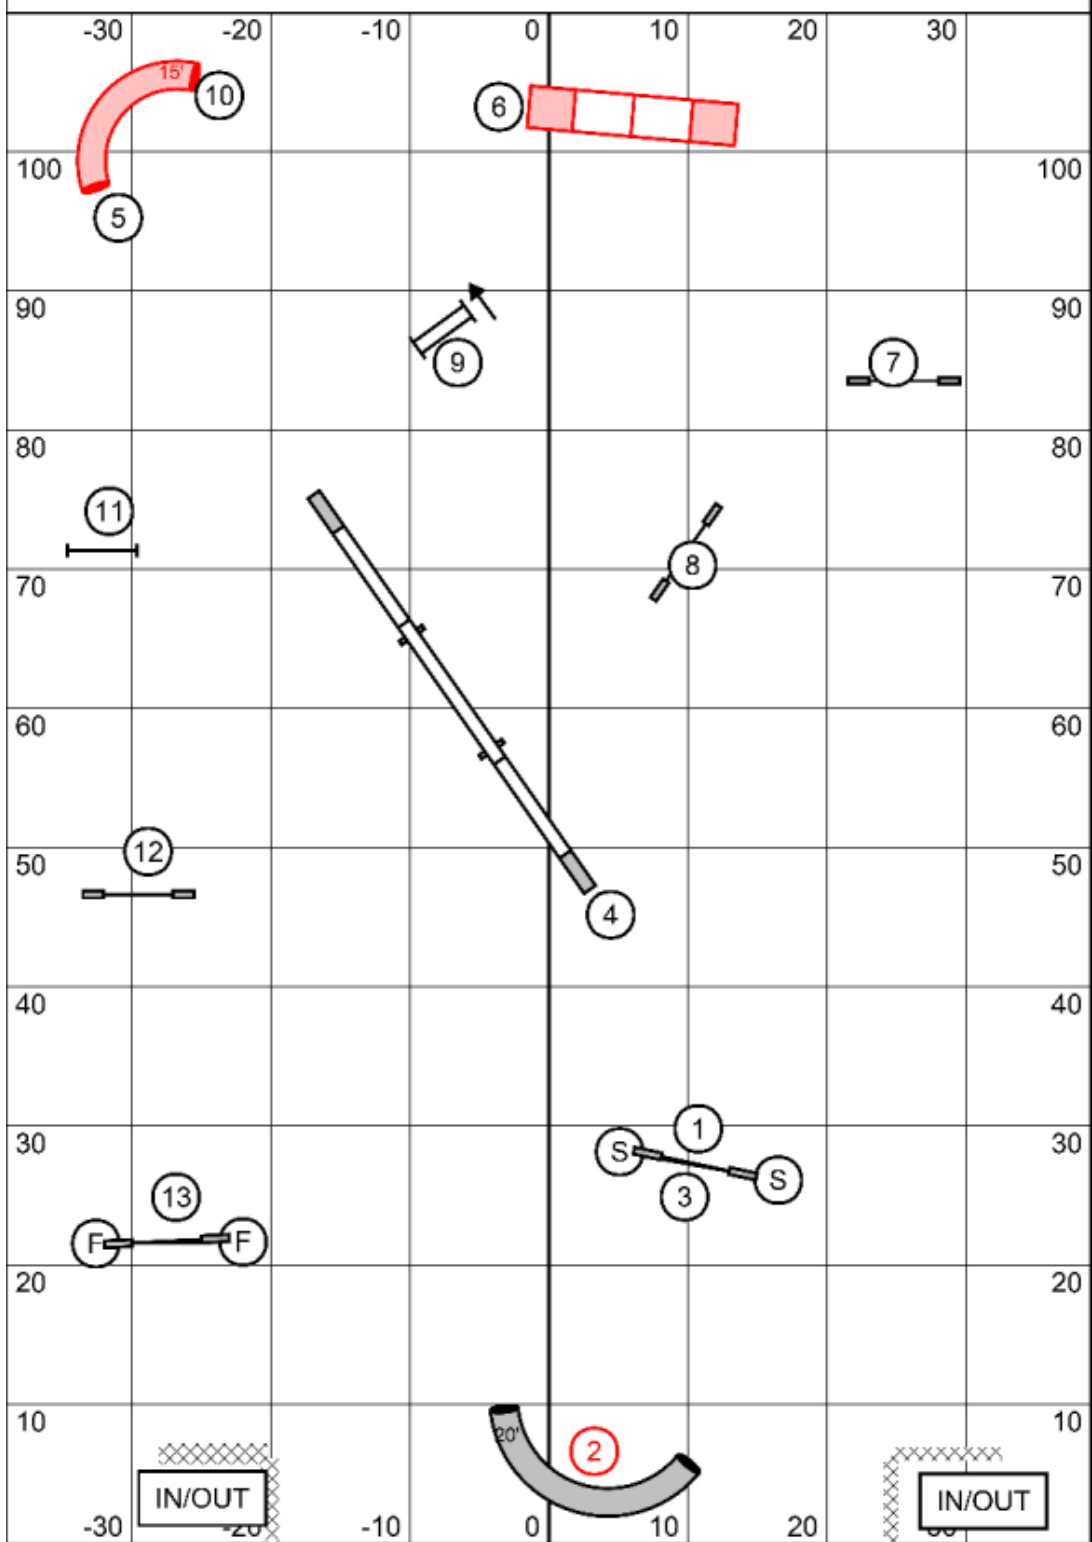

STANDARD 1

Standard 1
Judged by: Tina Power
Canine Sports & Games, LLC
April 17, 2026
Lapeer, MI