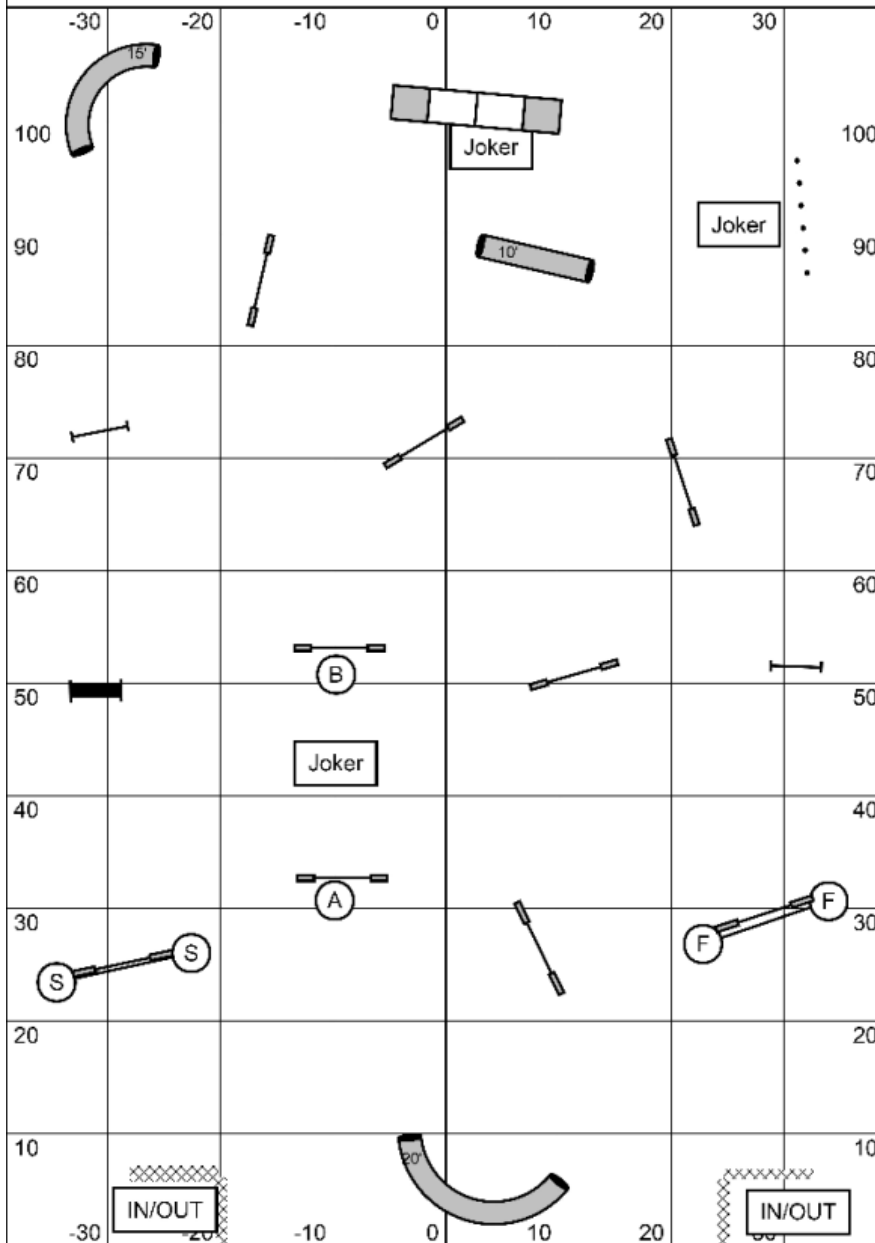

FULLHOUSE 1235C

FullHouse Briefing

Point Accumulation Time:

Big 24/20/16/16V = 35 sec

Small 12/8/4 = 40 sec

Finish Jump will stop the time at any time

No points for Finish Jump

Startline/Finishline is Bi-Directional

1 point will be deducted for every full

second over total game time.

(35 sec for big, 40 sec for small)

To Qualify:

Must have a minimum of:

3 - 1 point obstacles (jumps)

2 - 3 point obstacles (tunnels, panel jump)

1 - 5 point obstacle (jump combo, frame, weaves)

and total number of points at your level

Points Needed

Regular/Veterans

Level 5C = 25 points

Level 3 = 23 points

Level 2 = 21 points

Level 1 = 19 points