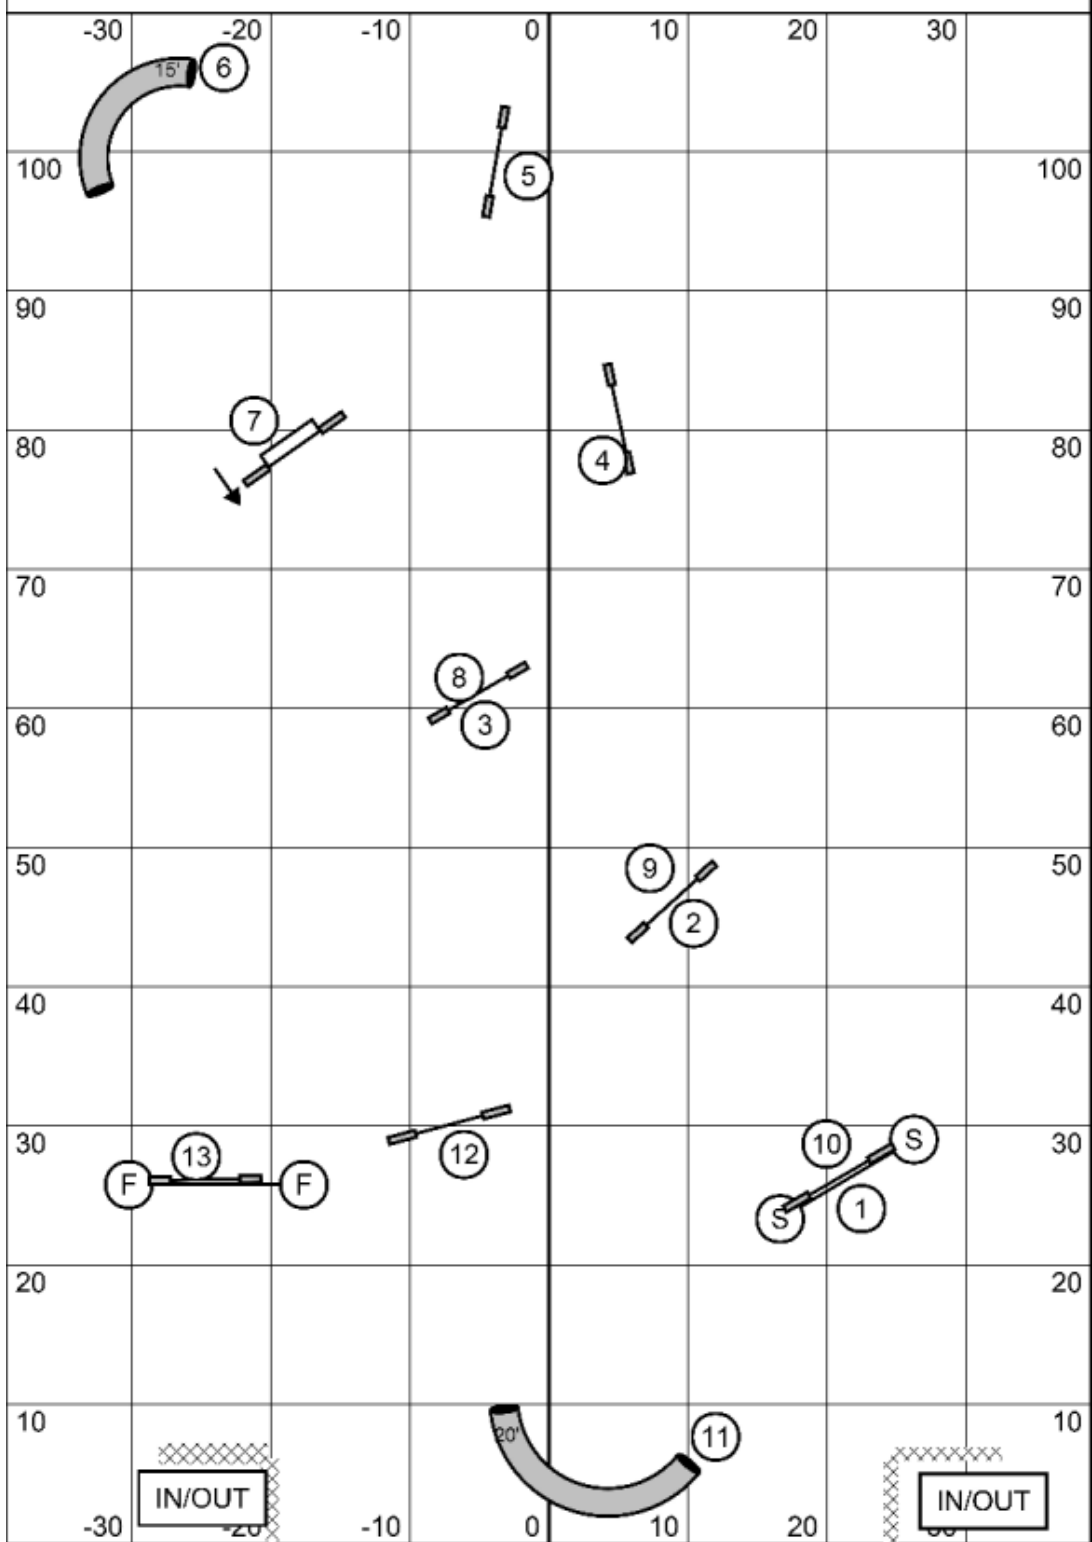

JUMPERS 12

Jumpers 12
Judged by: Tina Power
Canine Sports & Games, LLC
April 17, 2026
Lapeer, MI