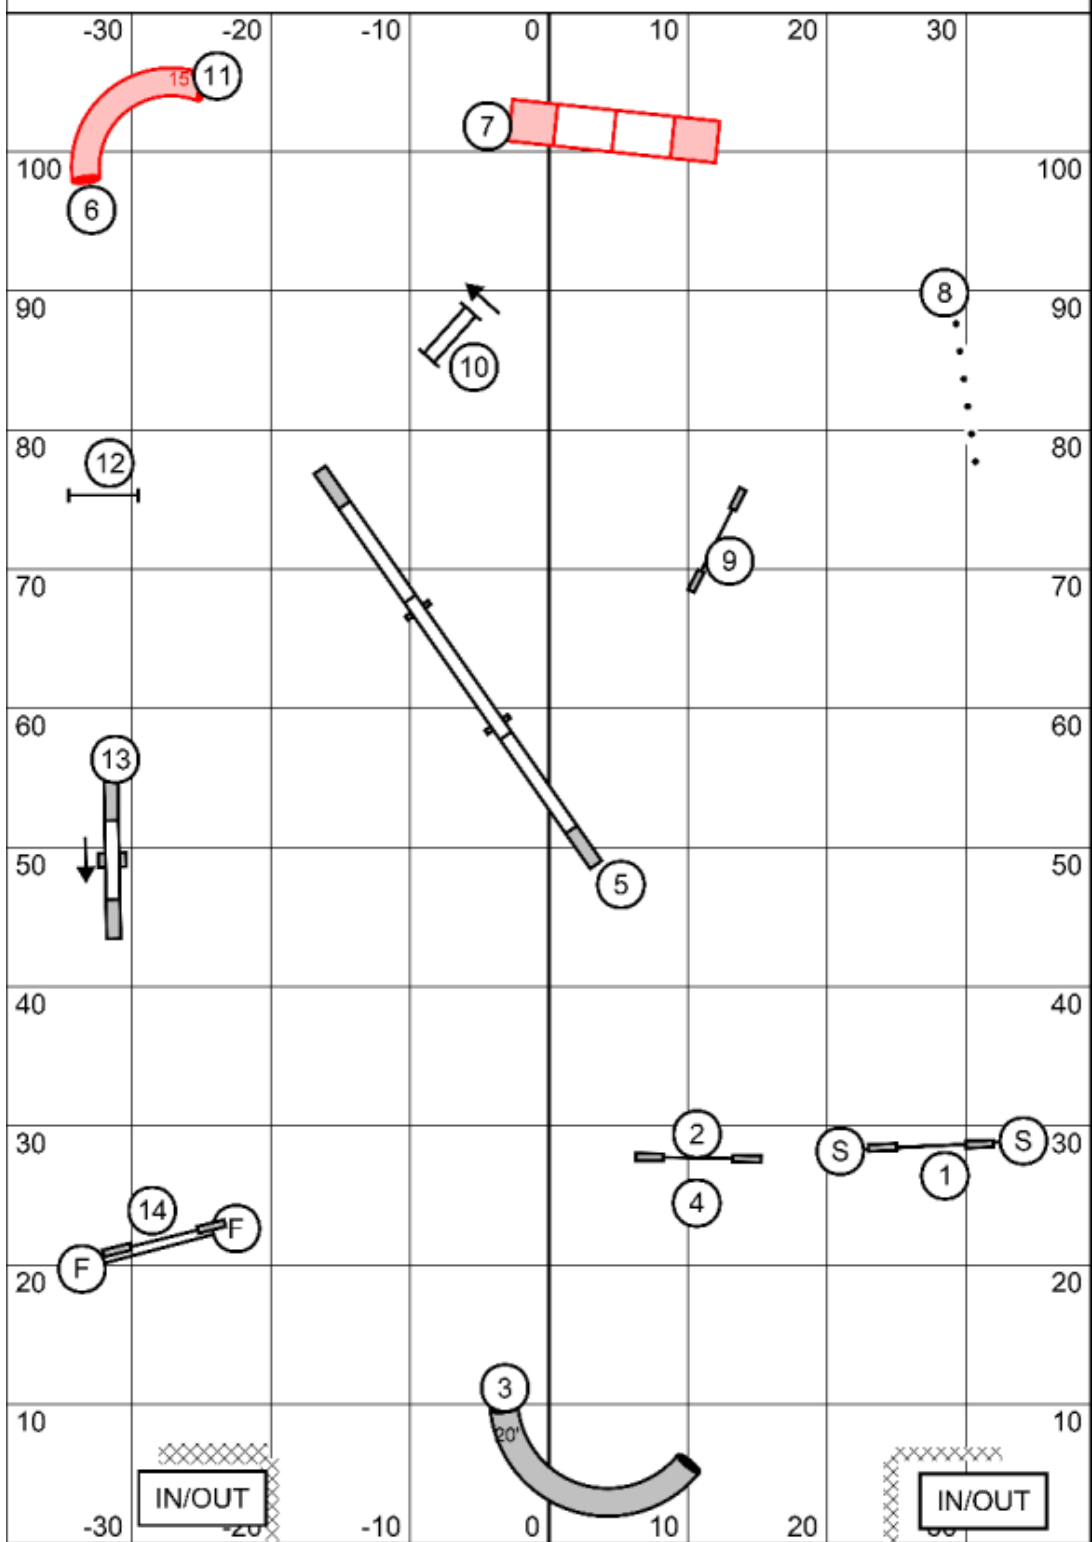

STANDARD 2

Standard 2
Judged by: Tina Power
Canine Sports & Games, LLC
April 17, 2026
Lapeer, MI