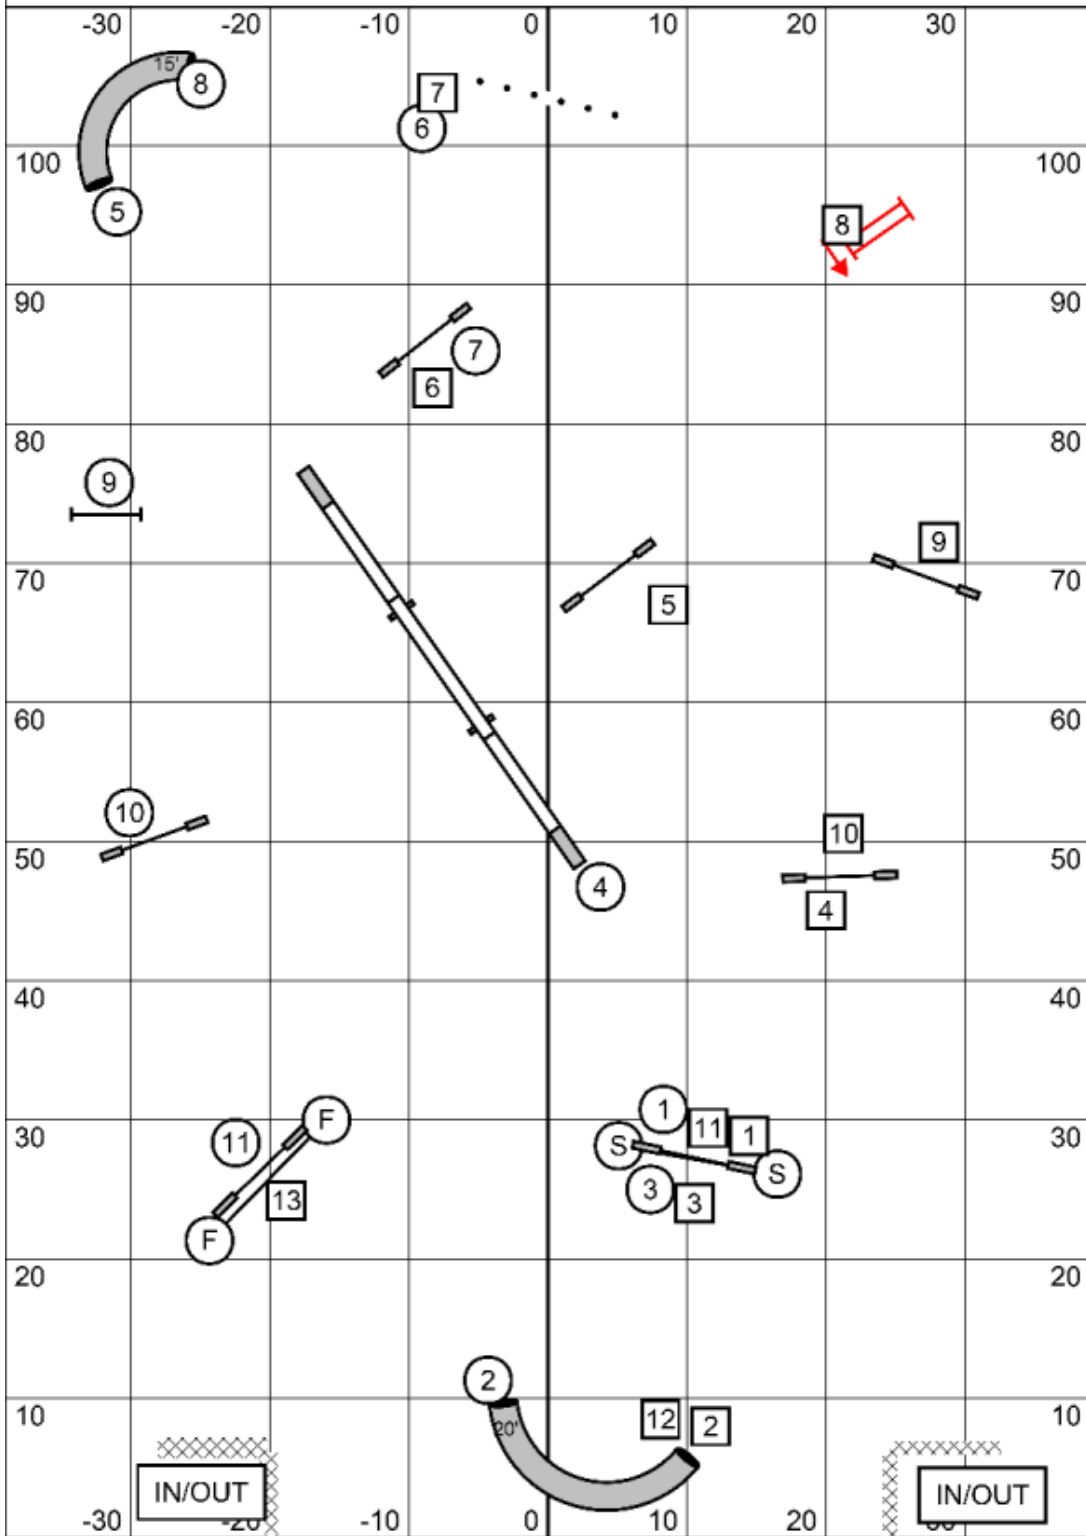

COLORS 35C

Colors 35C
Judged by: Tina Power
Canine Sports & Games, LLC
April 17, 2026
Lapeer, MI