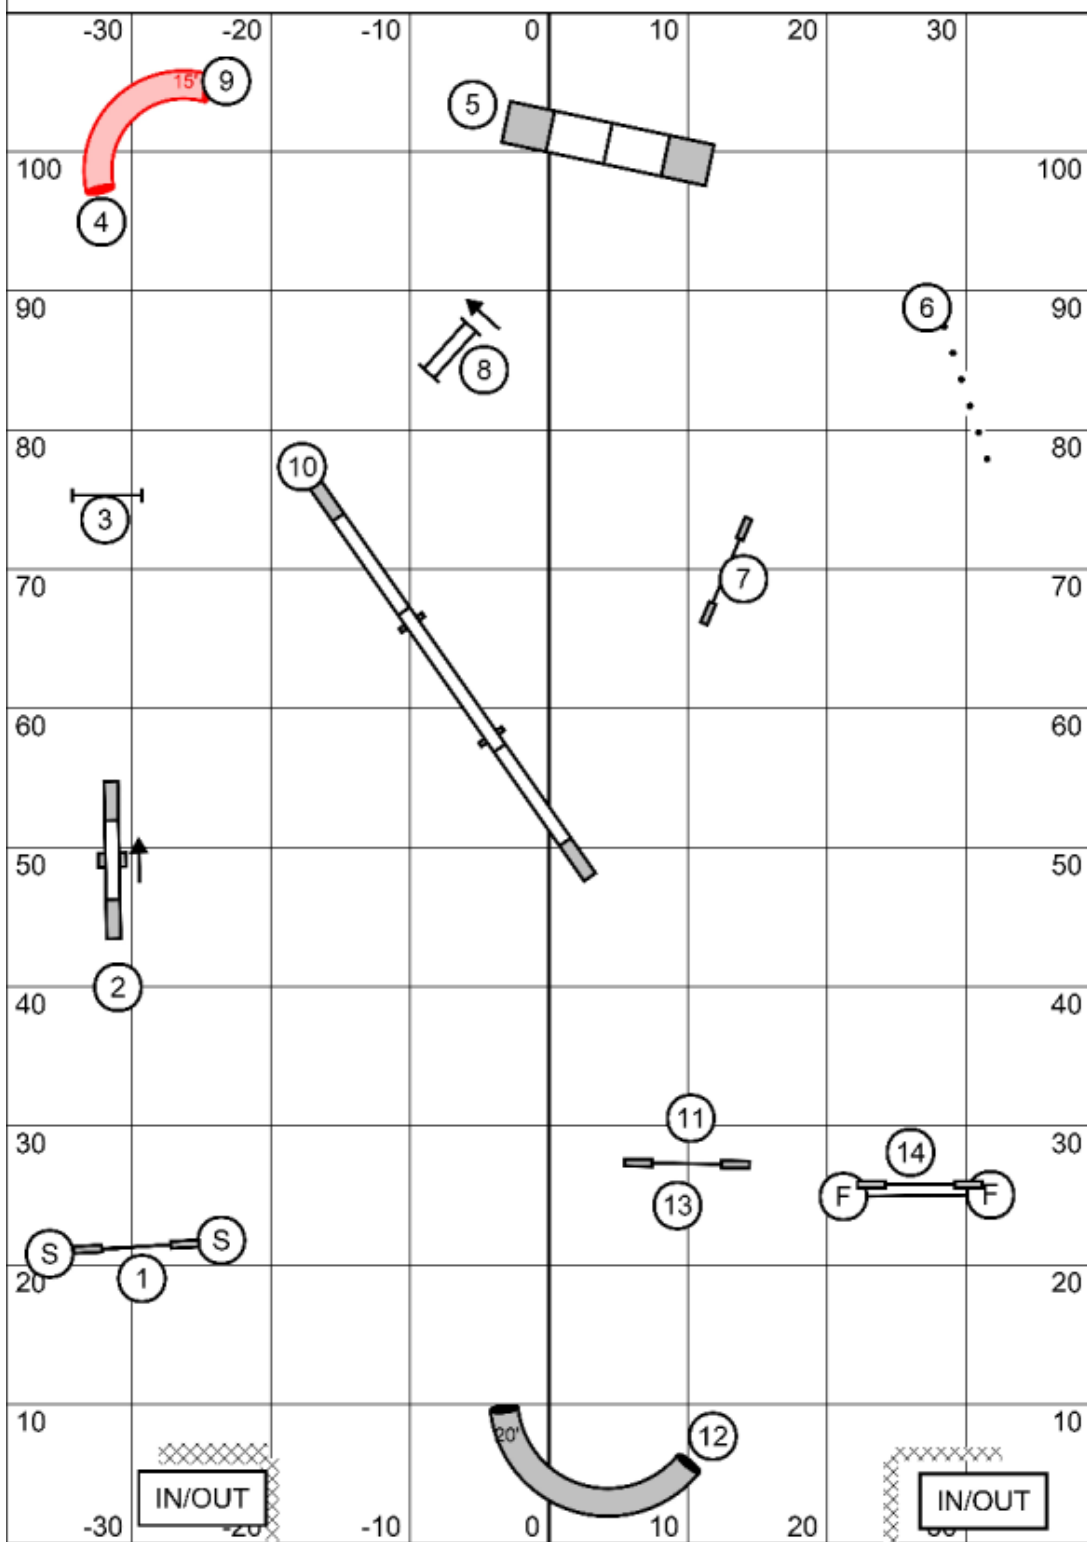

STANDARD 3

Standard 3
Judged by: Tina Power
Canine Sports & Games, LLC
April 17, 2026
Lapeer, MI