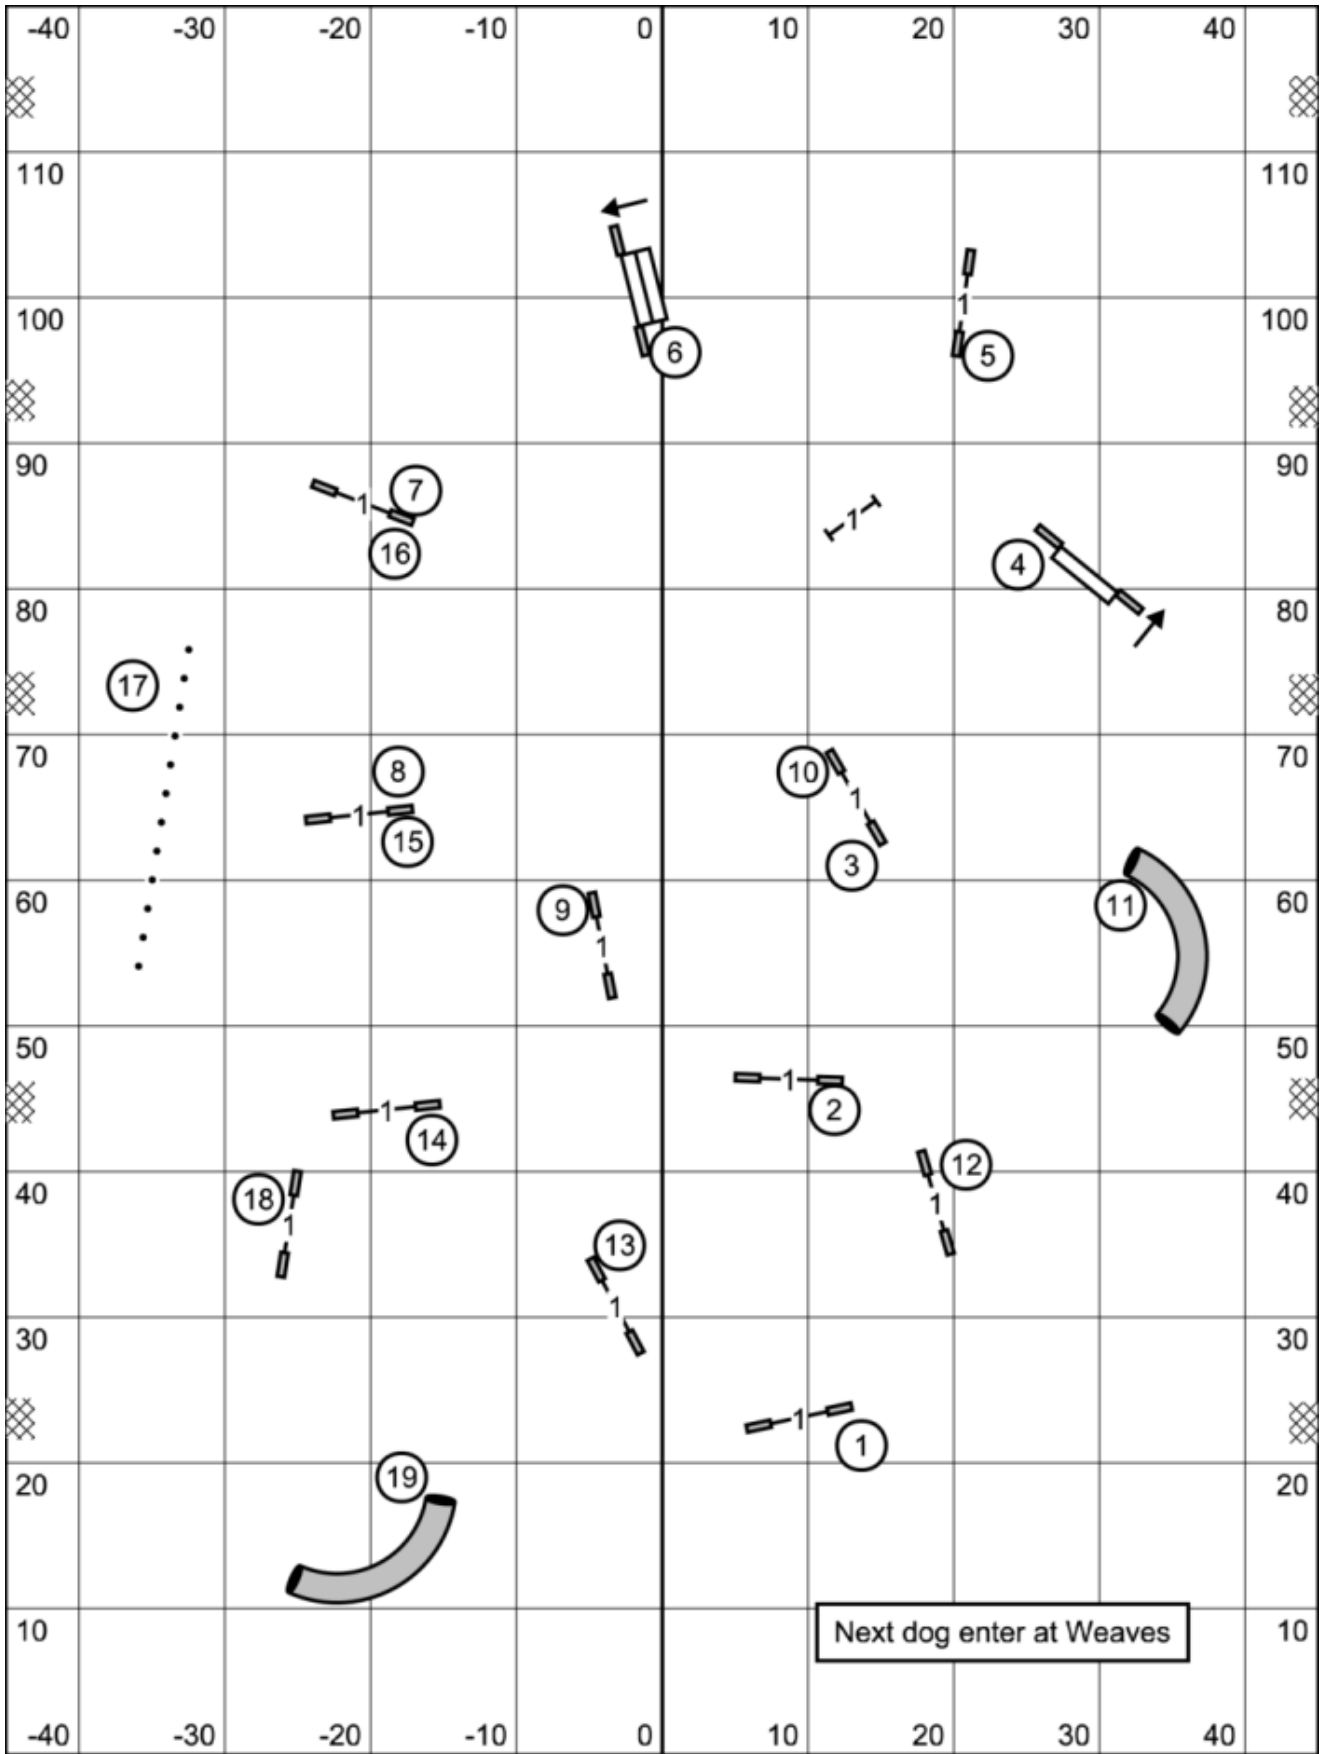

Saturday, April 18, 2026
 Dog Obedience Club of Lee County

**MASTER / EXCELLENT
 STANDARD**

Punta Gorda, FL
 Judge: Tracy Hanna

Saturday, April 18, 2026
 Dog Obedience Club of Lee County

**OPEN
 STANDARD**

Punta Gorda, FL
 Judge: Tracy Hanna

Saturday, April 18, 2026
 Dog Obedience Club of Lee County

**NOVICE
 STANDARD**

Punta Gorda, FL
 Judge: Tracy Hanna

Saturday, April 18, 2026
 Dog Obedience Club of Lee County

PREMIER
JWW

Punta Gorda, FL
 Judge: Tracy Hanna

Saturday, April 18, 2026
 Dog Obedience Club of Lee County

MASTER / EXCELLENT
JWW

Punta Gorda, FL
 Judge: Tracy Hanna

Next dog enter at 15

Saturday, April 18, 2026
Dog Obedience Club of Lee County