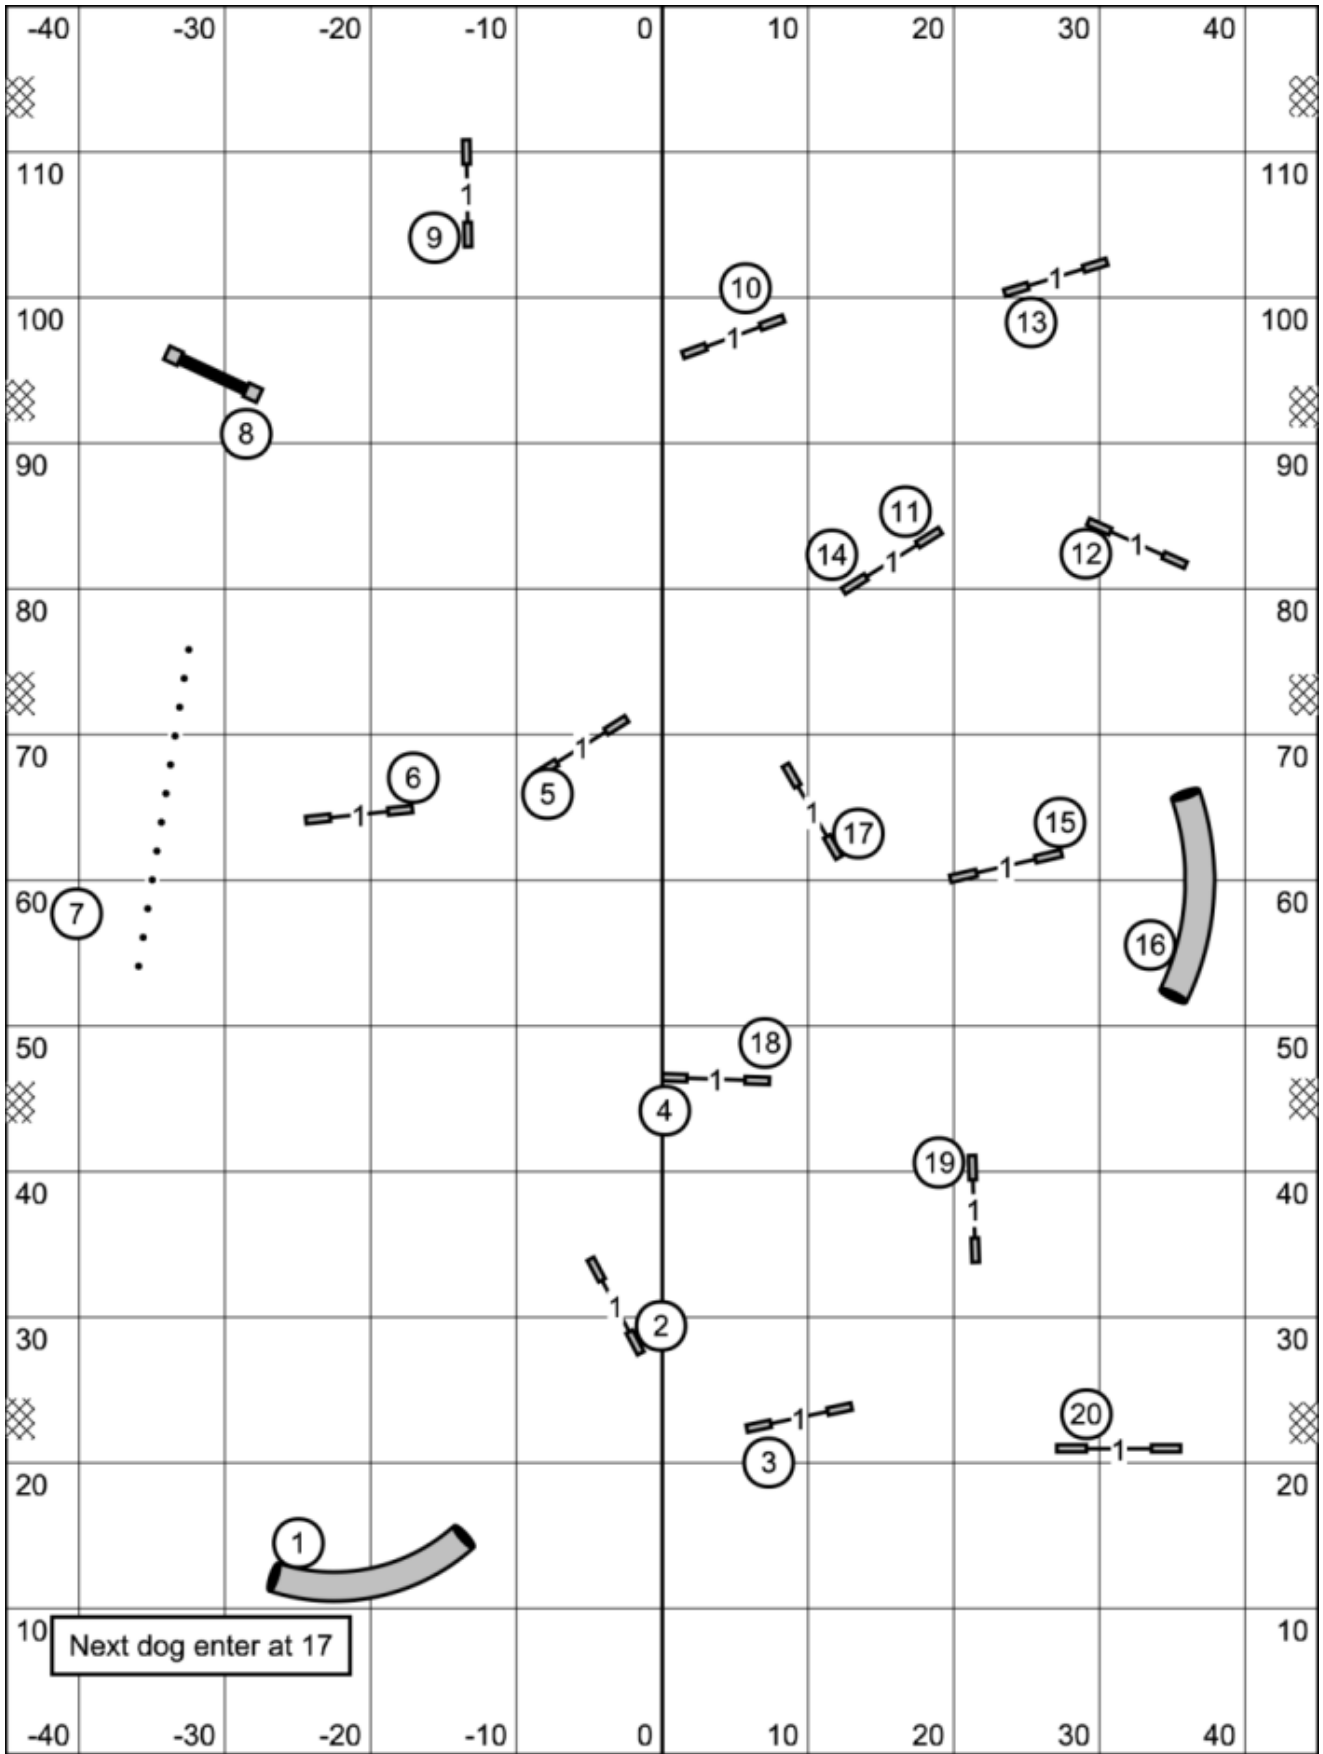

Saturday, April 18, 2026
 Dog Obedience Club of Lee County

**MASTER / EXCELLENT
 STANDARD**

Punta Gorda, FL
 Judge: Tracy Hanna

Saturday, April 18, 2026
 Dog Obedience Club of Lee County

**OPEN
 STANDARD**

Punta Gorda, FL
 Judge: Tracy Hanna

Saturday, April 18, 2026
 Dog Obedience Club of Lee County

**NOVICE
 STANDARD**

Punta Gorda, FL
 Judge: Tracy Hanna

Saturday, April 18, 2026
 Dog Obedience Club of Lee County

PREMIER
JWW

Punta Gorda, FL
 Judge: Tracy Hanna

Saturday, April 18, 2026
 Dog Obedience Club of Lee County

MASTER / EXCELLENT
JWW

Punta Gorda, FL
 Judge: Tracy Hanna

Next dog enter at 15

Saturday, April 18, 2026
Dog Obedience Club of Lee County

OPEN
JWW

Punta Gorda, FL
Judge: Tracy Hanna

Saturday, April 18, 2026
 Dog Obedience Club of Lee County

NOVICE
 JWW

Punta Gorda, FL
 Judge: Tracy Hanna