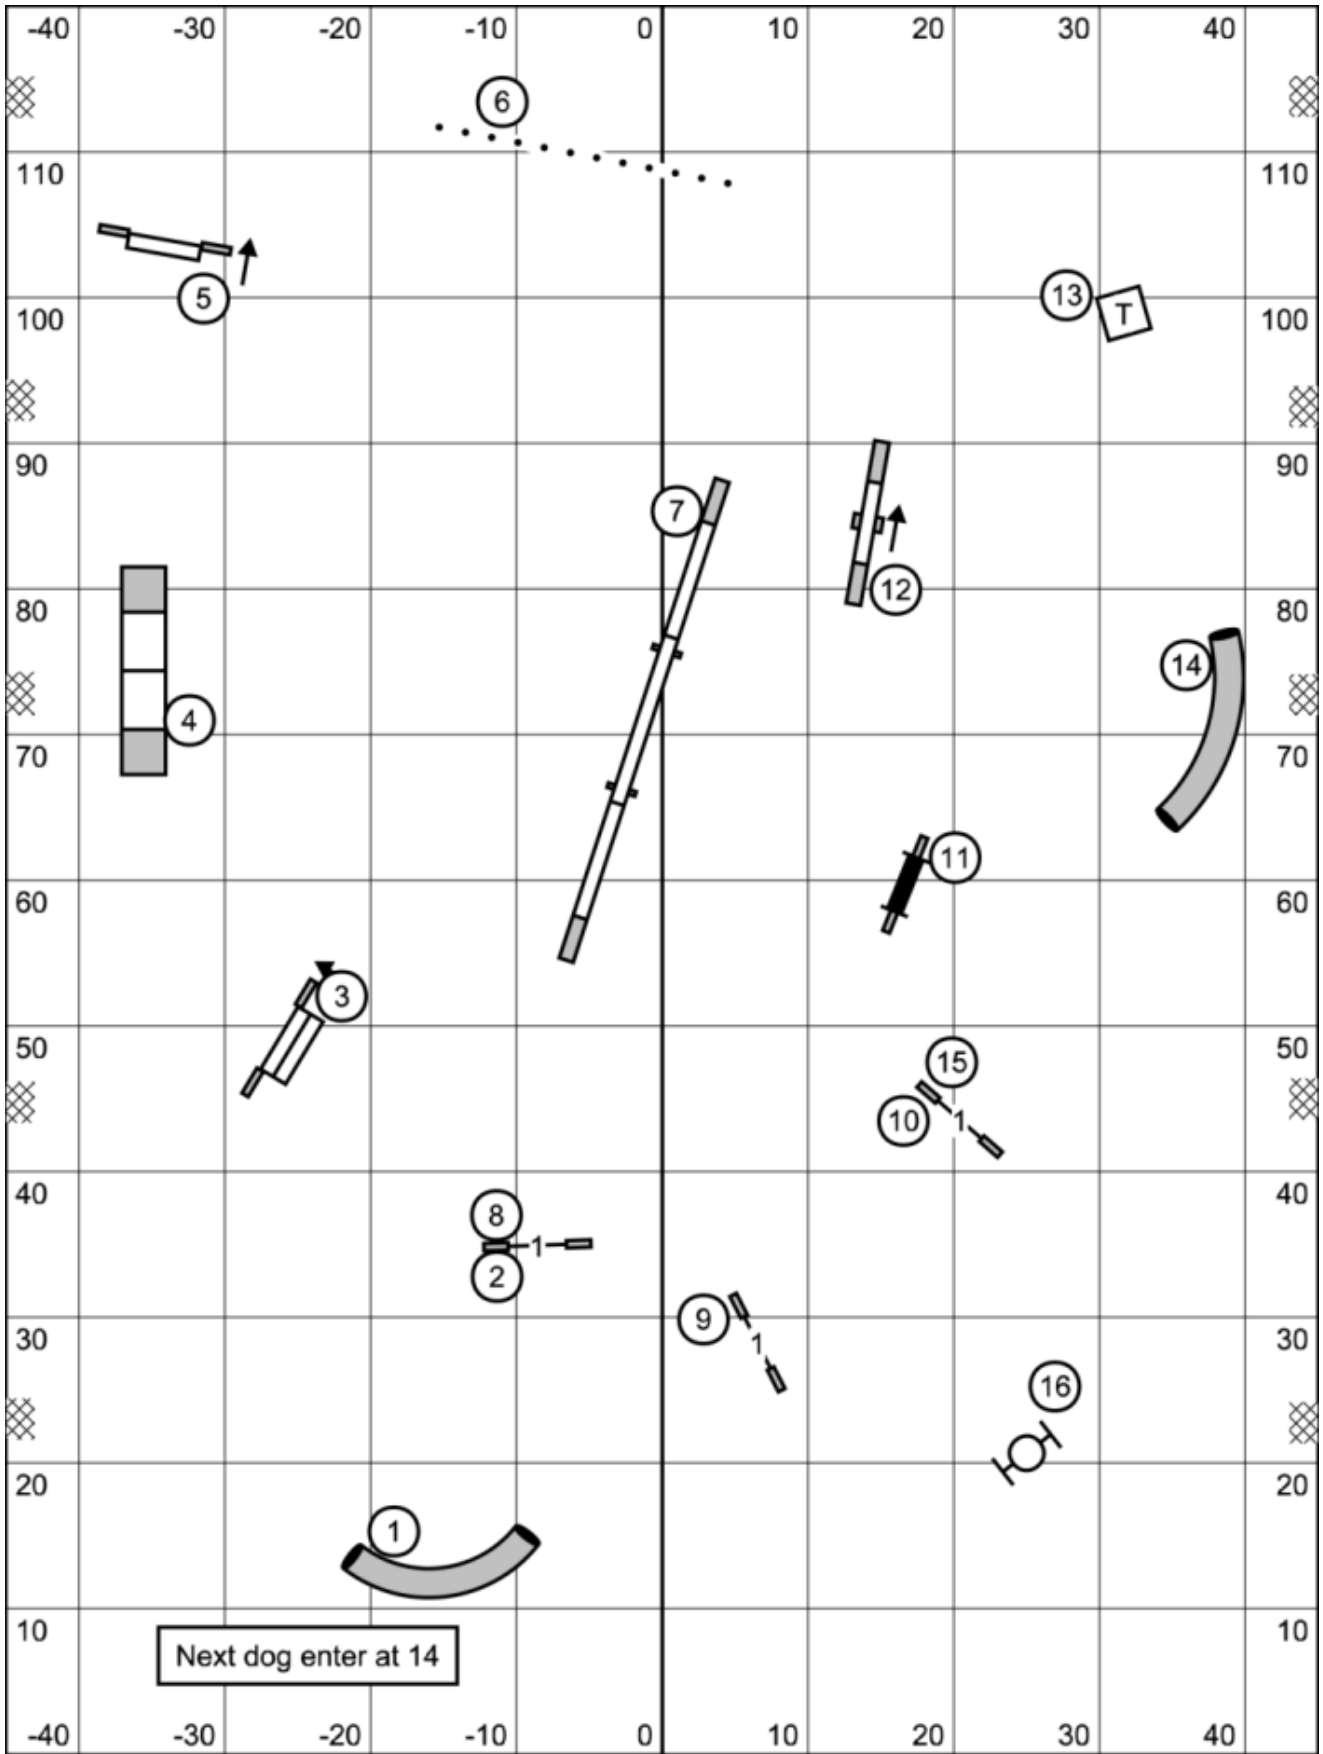

Saturday, April 18, 2026
 Dog Obedience Club of Lee County

**MASTER / EXCELLENT
 STANDARD**

Punta Gorda, FL
 Judge: Tracy Hanna

Saturday, April 18, 2026
 Dog Obedience Club of Lee County

**OPEN
 STANDARD**

Punta Gorda, FL
 Judge: Tracy Hanna

Saturday, April 18, 2026
 Dog Obedience Club of Lee County

**NOVICE
 STANDARD**

Punta Gorda, FL
 Judge: Tracy Hanna

Saturday, April 18, 2026
 Dog Obedience Club of Lee County

PREMIER
JWW

Punta Gorda, FL
 Judge: Tracy Hanna

Saturday, April 18, 2026
 Dog Obedience Club of Lee County

MASTER / EXCELLENT
JWW

Punta Gorda, FL
 Judge: Tracy Hanna

Next dog enter at 15

Saturday, April 18, 2026
Dog Obedience Club of Lee County

OPEN
JWW

Punta Gorda, FL
Judge: Tracy Hanna

Saturday, April 18, 2026
 Dog Obedience Club of Lee County

NOVICE
 JWW

Punta Gorda, FL
 Judge: Tracy Hanna