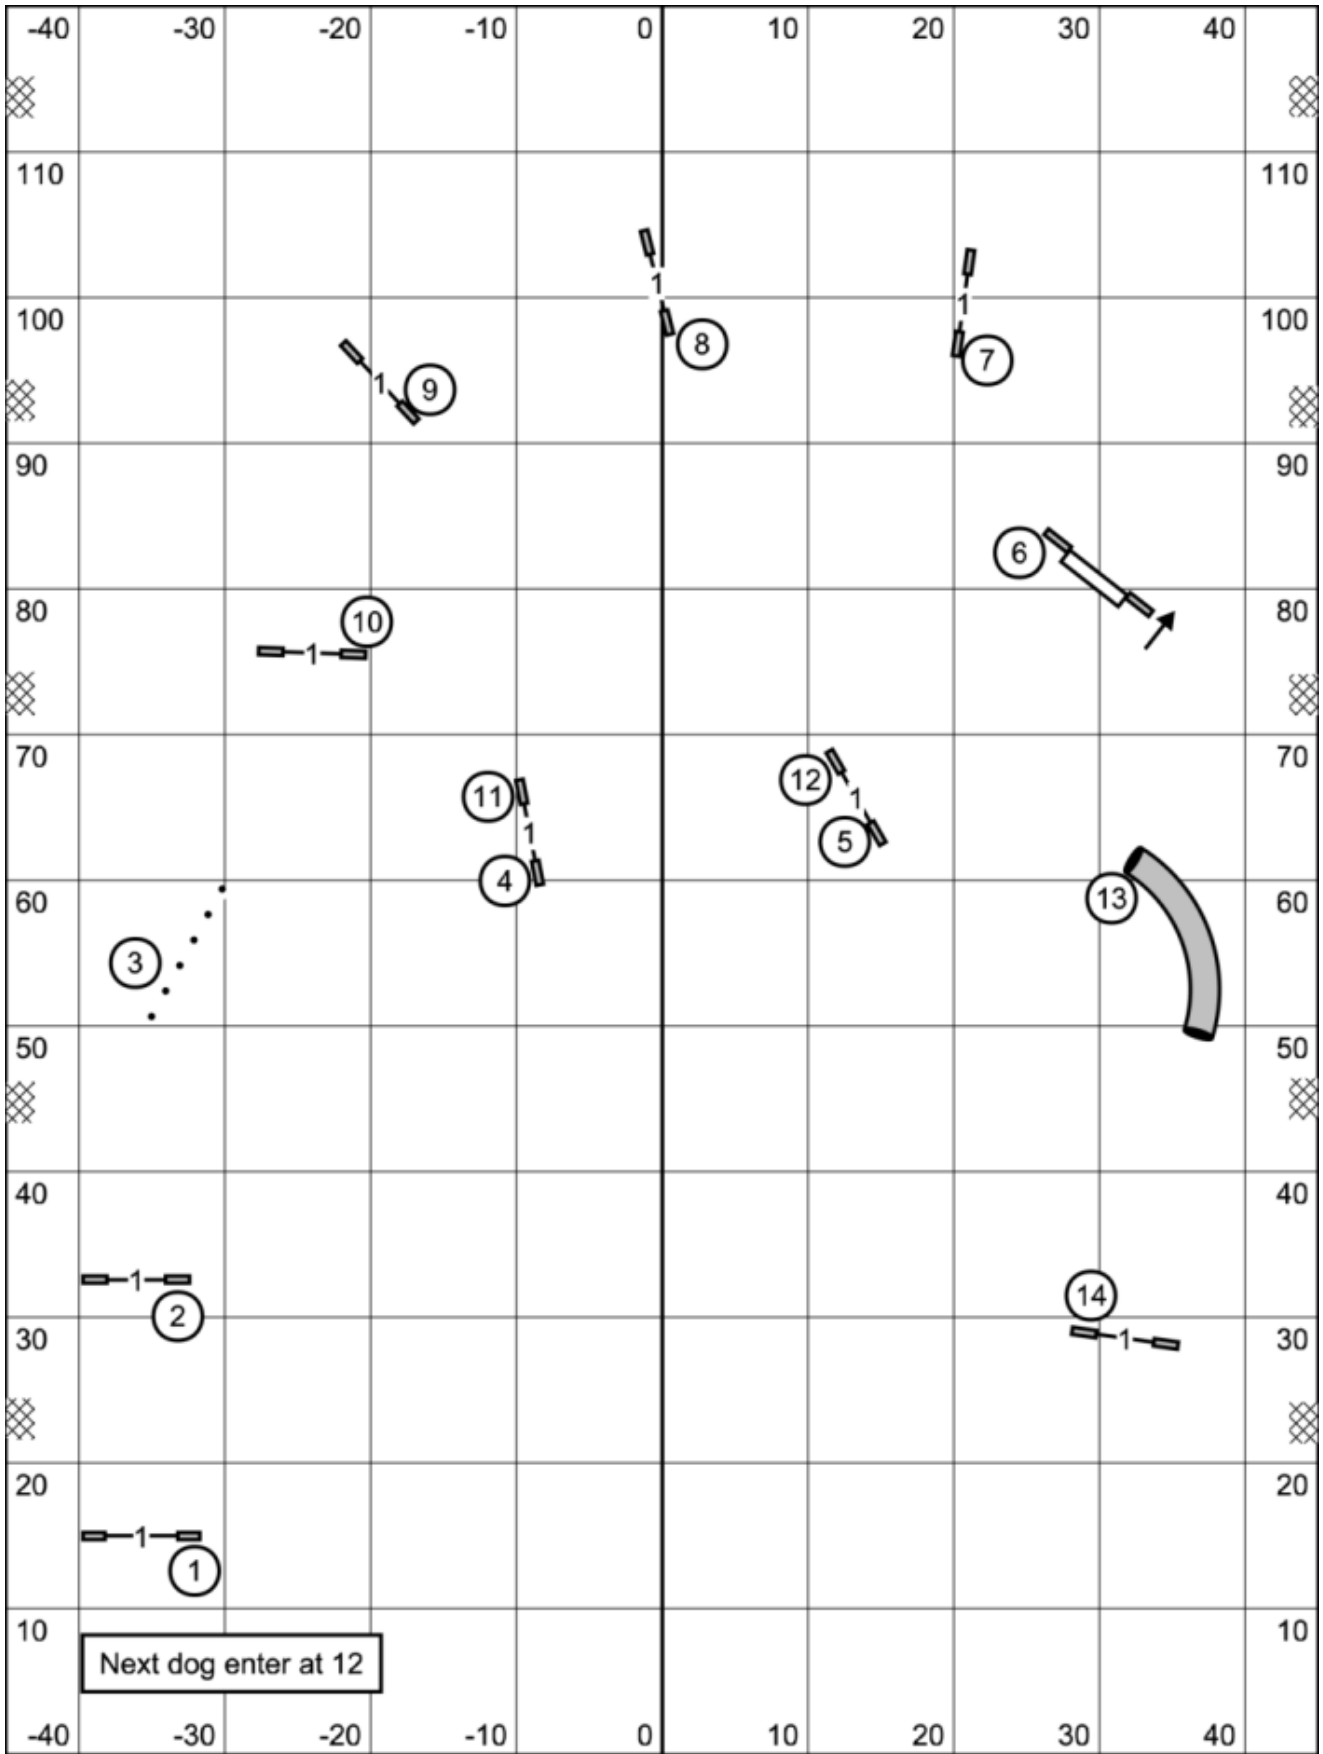

Saturday, April 18, 2026
Dog Obedience Club of Lee County

NOVICE
JWW

Punta Gorda, FL
Judge: Tracy Hanna