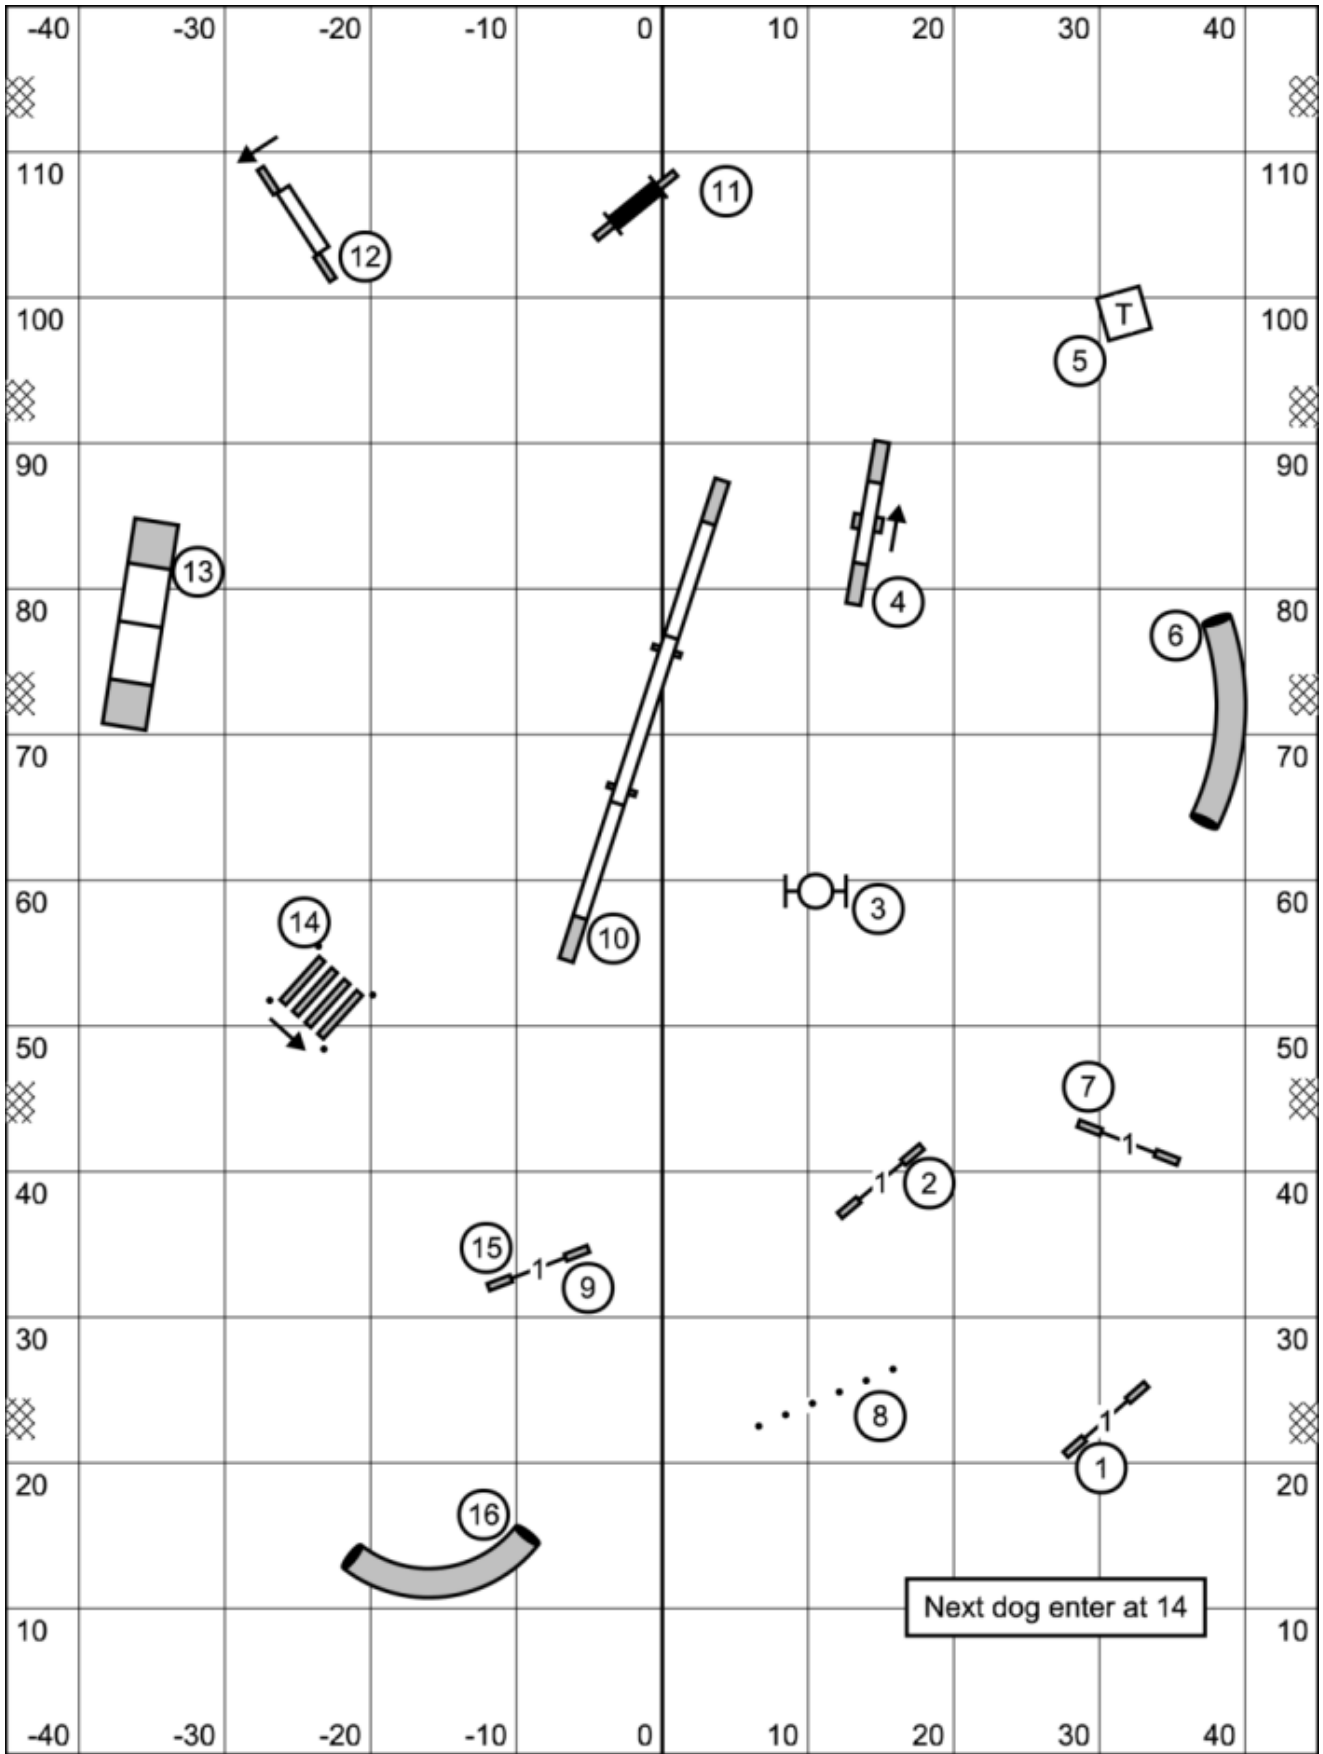

Saturday, April 18, 2026
 Dog Obedience Club of Lee County

**MASTER / EXCELLENT
 STANDARD**

Punta Gorda, FL
 Judge: Tracy Hanna

Saturday, April 18, 2026
 Dog Obedience Club of Lee County

**OPEN
 STANDARD**

Punta Gorda, FL
 Judge: Tracy Hanna

Saturday, April 18, 2026
 Dog Obedience Club of Lee County

**NOVICE
 STANDARD**

Punta Gorda, FL
 Judge: Tracy Hanna

Saturday, April 18, 2026
 Dog Obedience Club of Lee County

PREMIER
JWW

Punta Gorda, FL
 Judge: Tracy Hanna

Saturday, April 18, 2026
 Dog Obedience Club of Lee County

MASTER / EXCELLENT
JWW

Punta Gorda, FL
 Judge: Tracy Hanna

Next dog enter at 15

Saturday, April 18, 2026
Dog Obedience Club of Lee County

OPEN
JWW

Punta Gorda, FL
Judge: Tracy Hanna

Saturday, April 18, 2026
 Dog Obedience Club of Lee County

NOVICE
 JWW

Punta Gorda, FL
 Judge: Tracy Hanna