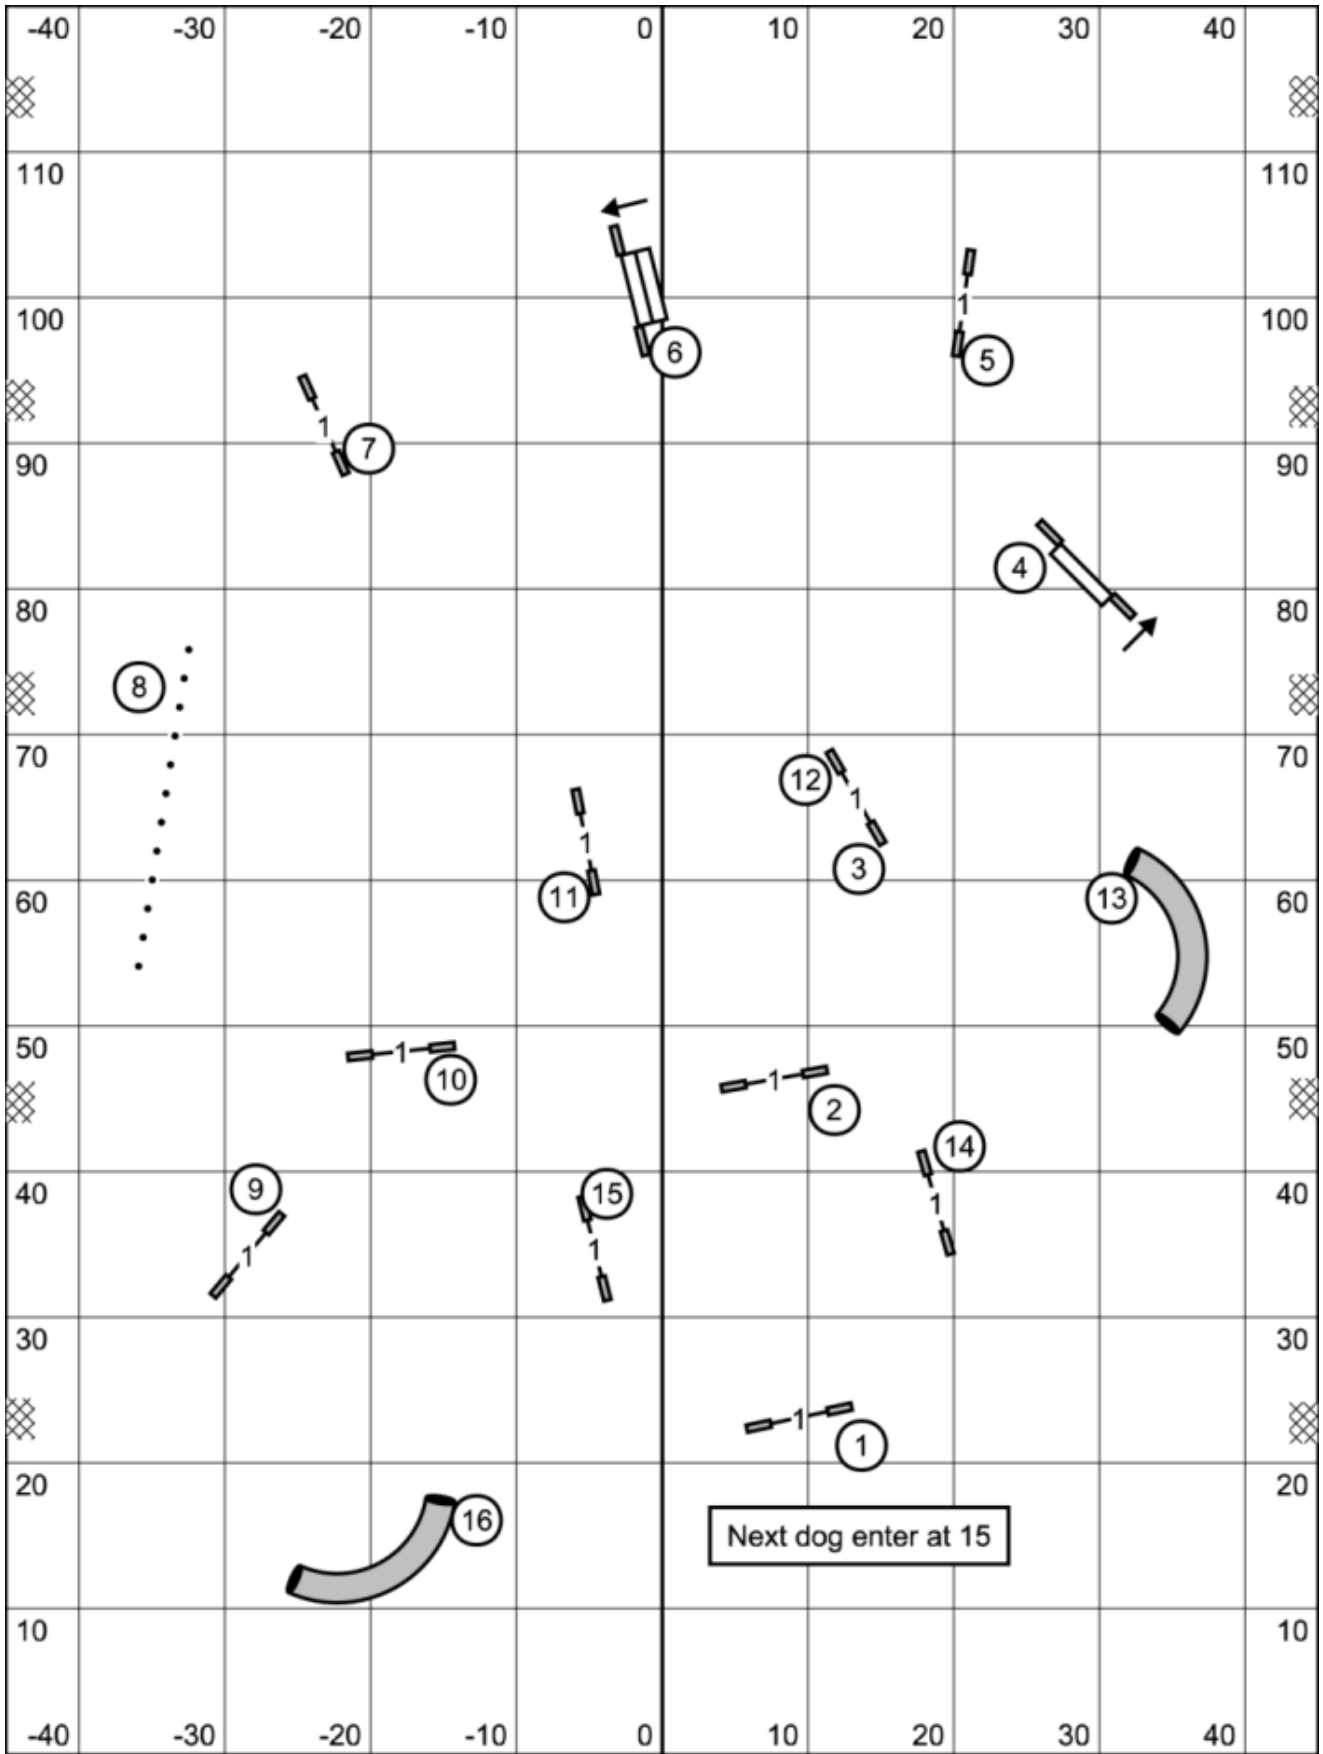

PREMIER
JWW

Punta Gorda, FL
 Judge: Tracy Hanna

Saturday, April 18, 2026
 Dog Obedience Club of Lee County

MASTER / EXCELLENT
JWW

Punta Gorda, FL
 Judge: Tracy Hanna

Next dog enter at 15

Saturday, April 18, 2026
Dog Obedience Club of Lee County