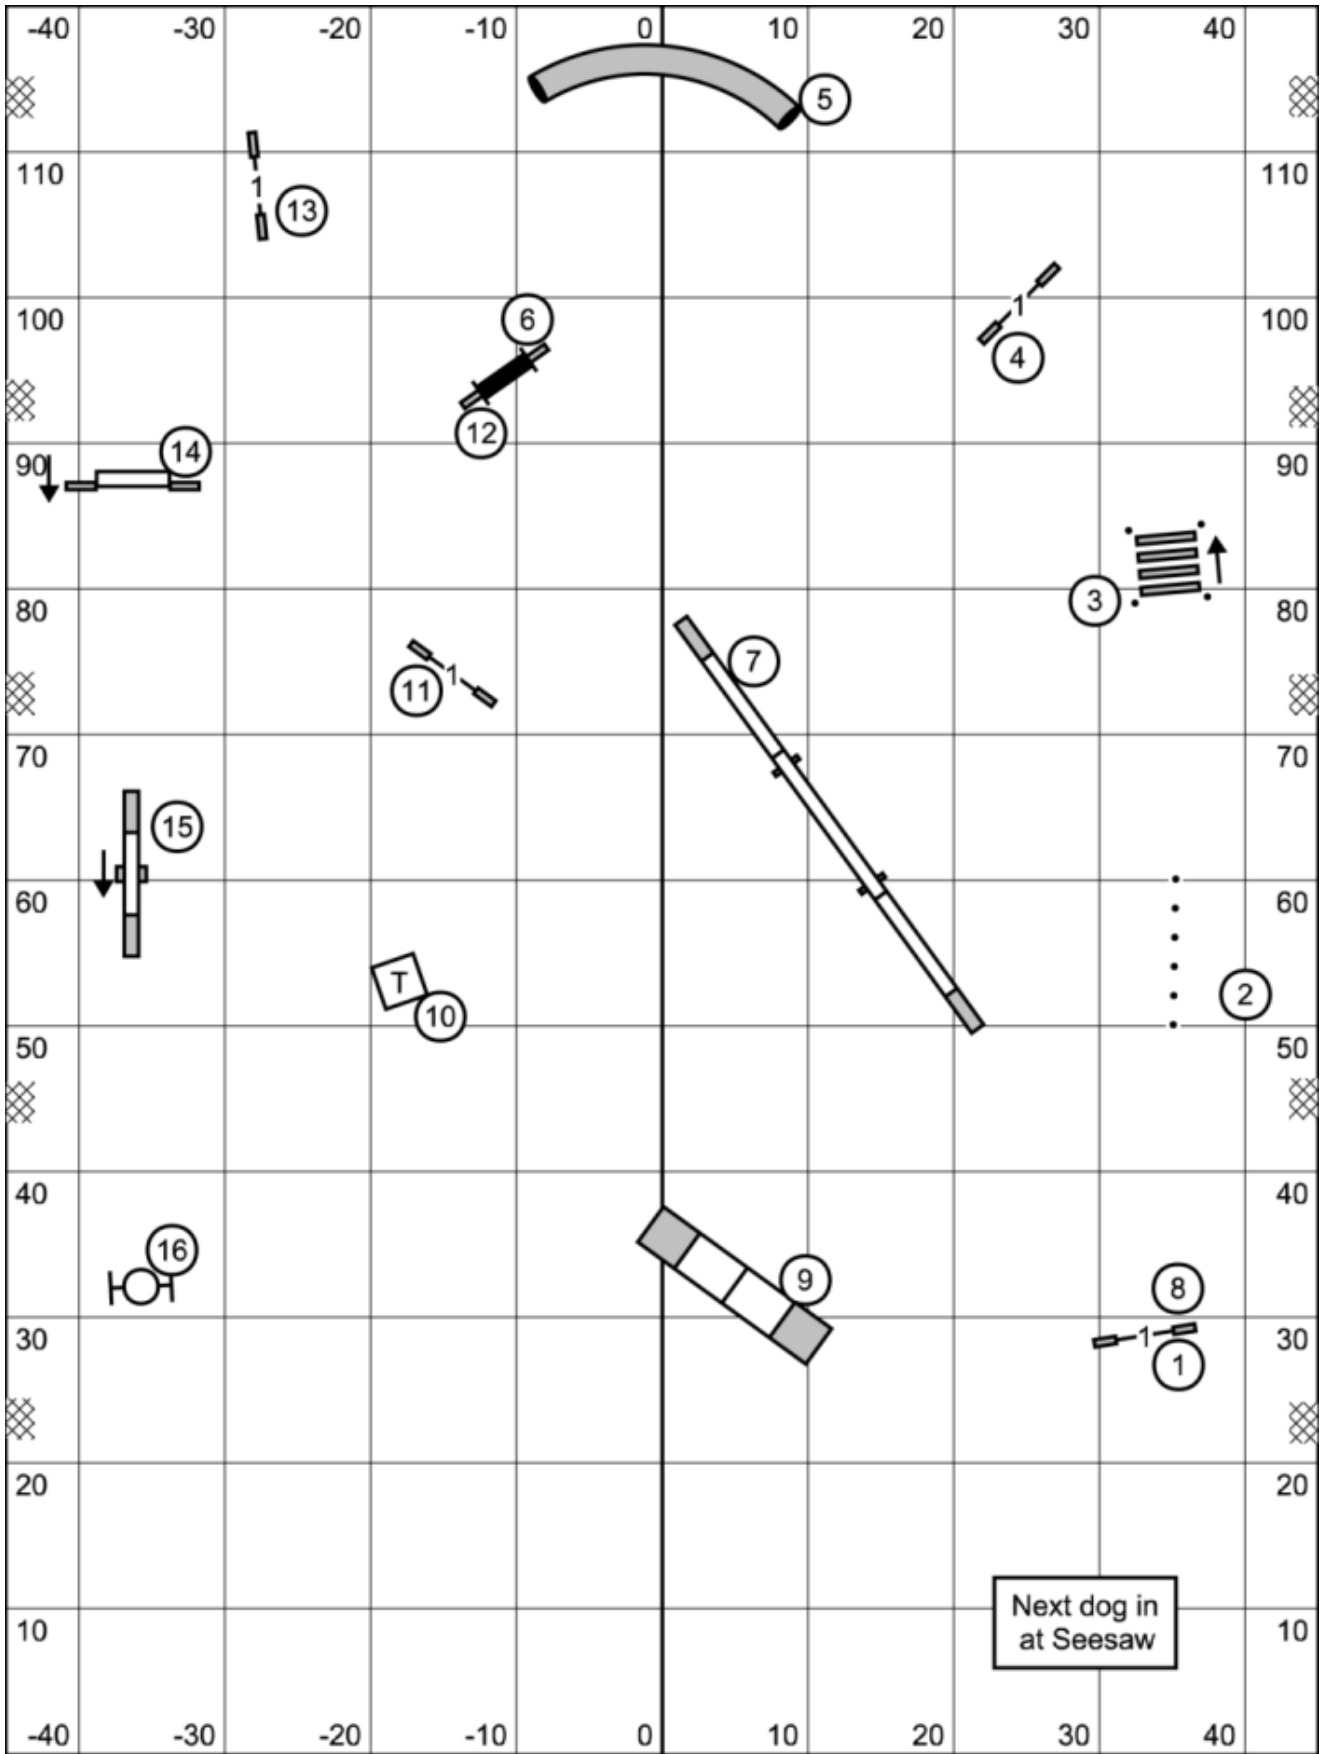

Friday, April 17, 2026
 Dog Obedience Club of Lee County

TIME 2
 BEAT

Punta Gorda, FL
 Judge: Tracy Hanna

Friday, April 17, 2026
 Dog Obedience Club of Lee County

**PREMIER
 STD**

Punta Gorda, FL
 Judge: Tracy Hanna

Friday, April 17, 2026
 Dog Obedience Club of Lee County

**NOVICE
 STD**

Punta Gorda, FL
 Judge: Tracy Hanna

Friday, April 17, 2026
 Dog Obedience Club of Lee County

MASTER / EXCELLENT
JWW

Punta Gorda, FL
 Judge: Tracy Hanna