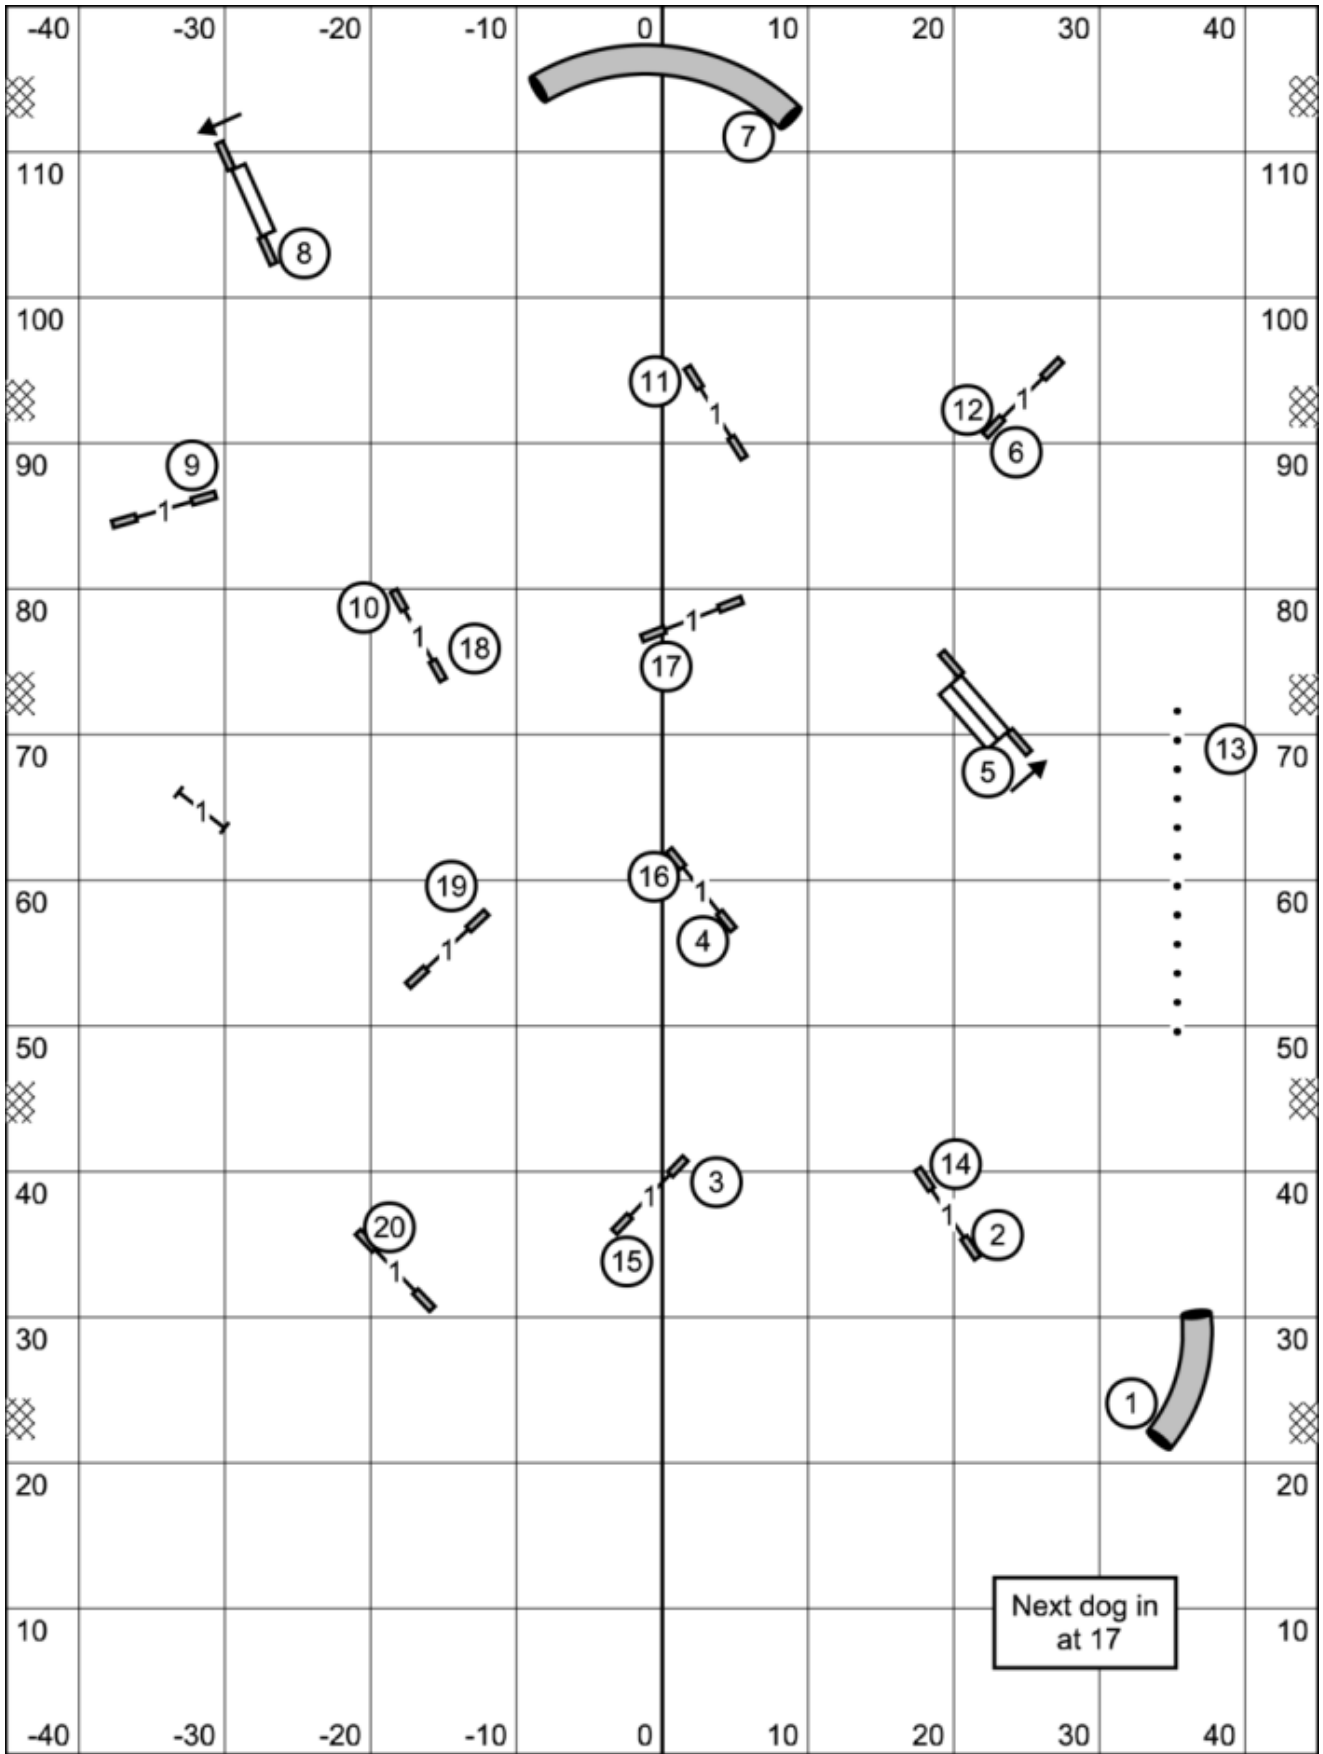

Friday, April 17, 2026
 Dog Obedience Club of Lee County

TIME 2
 BEAT

Punta Gorda, FL
 Judge: Tracy Hanna

Friday, April 17, 2026
 Dog Obedience Club of Lee County

**PREMIER
 STD**

Punta Gorda, FL
 Judge: Tracy Hanna

Sunday, December 14, 2025
Heartland Dog Club of Florida

**MASTER / EXCELLENT
STD**

Punta Gorda, FL
Judge: Tracy Hanna

Friday, April 17, 2026
 Dog Obedience Club of Lee County

**OPEN
 STD**

Punta Gorda, FL
 Judge: Tracy Hanna

Friday, April 17, 2026
 Dog Obedience Club of Lee County

**NOVICE
 STD**

Punta Gorda, FL
 Judge: Tracy Hanna

Friday, April 17, 2026
 Dog Obedience Club of Lee County

MASTER / EXCELLENT
JWW

Punta Gorda, FL
 Judge: Tracy Hanna