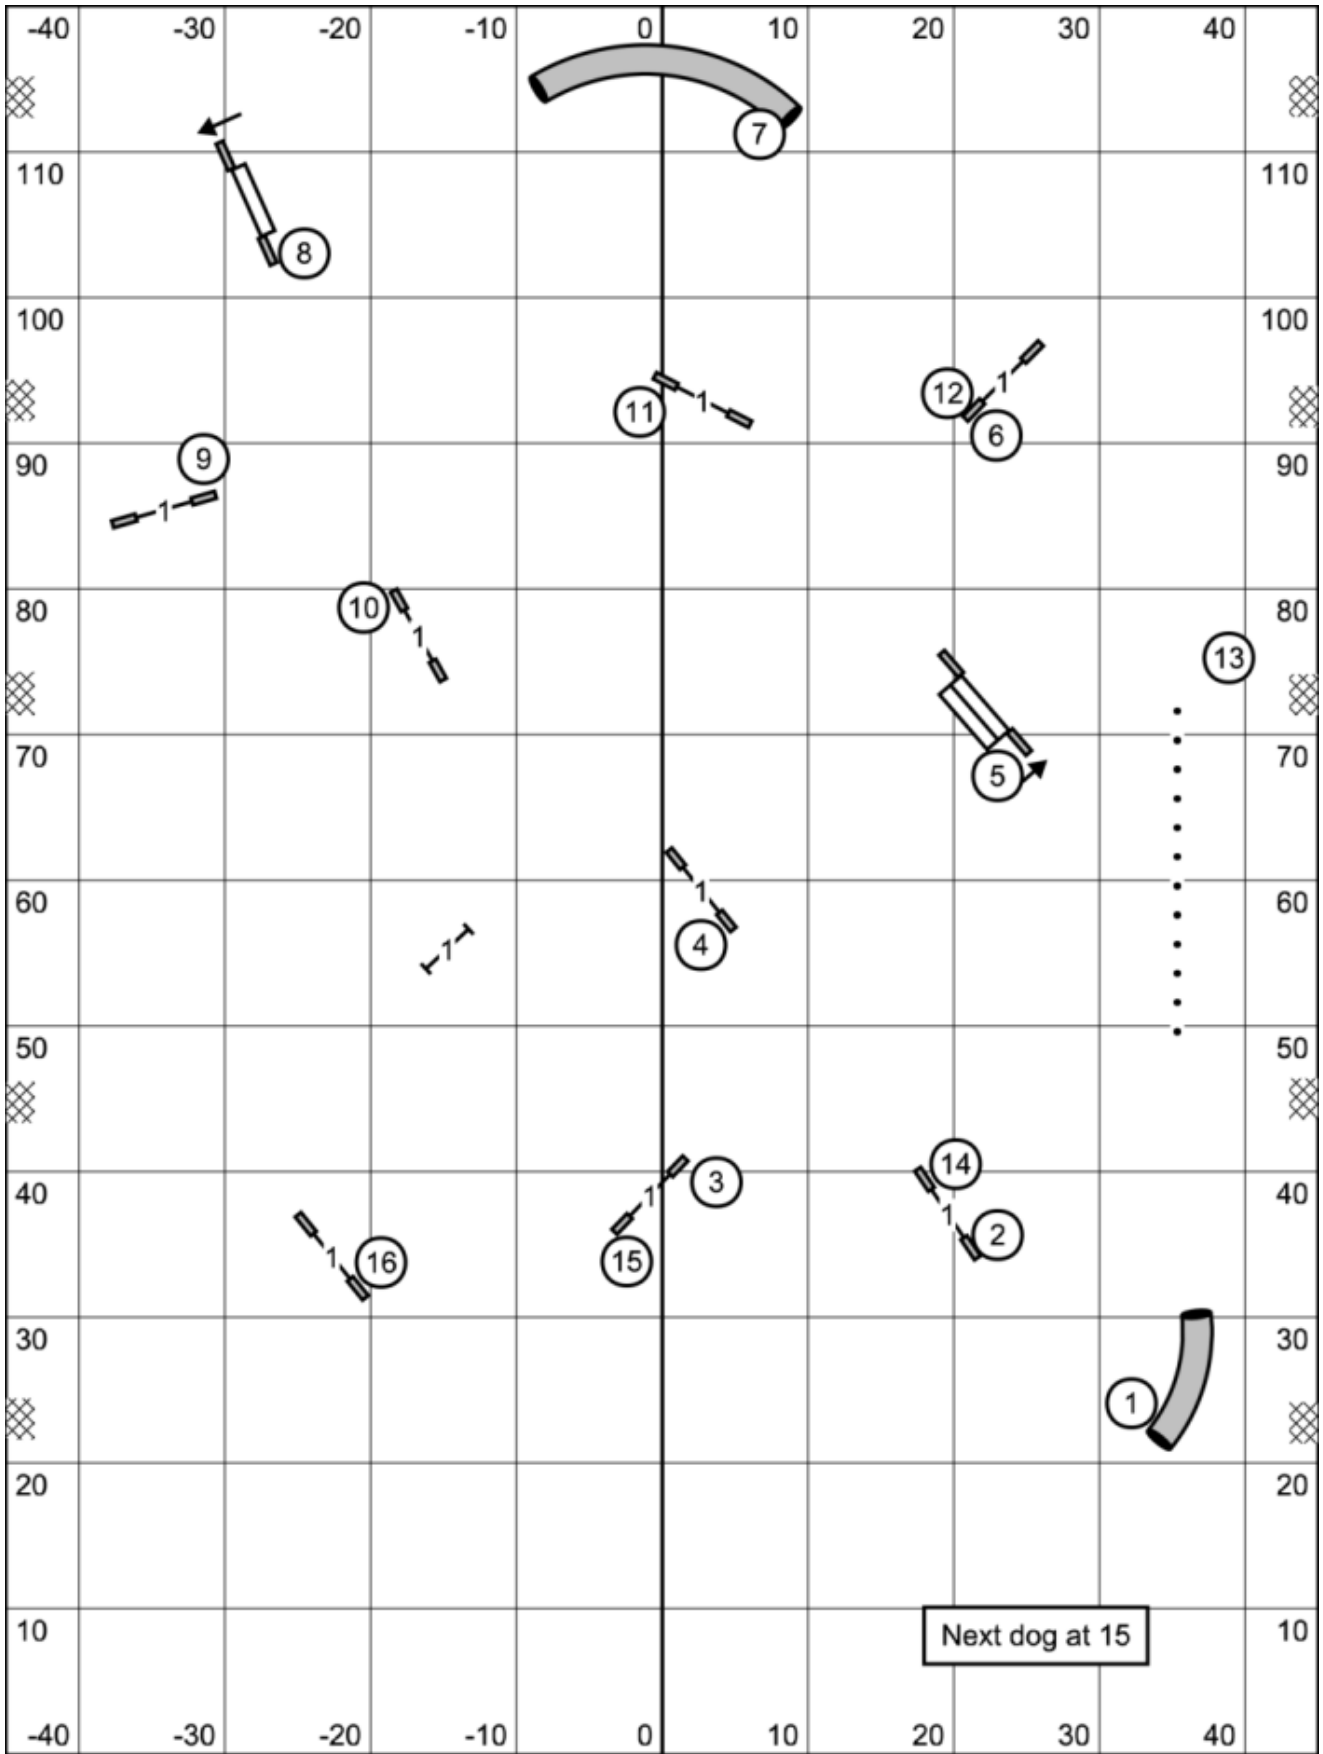

Friday, April 17, 2026
 Dog Obedience Club of Lee County

**NOVICE
 STD**

Punta Gorda, FL
 Judge: Tracy Hanna

Friday, April 17, 2026
 Dog Obedience Club of Lee County

MASTER / EXCELLENT
JWW

Punta Gorda, FL
 Judge: Tracy Hanna