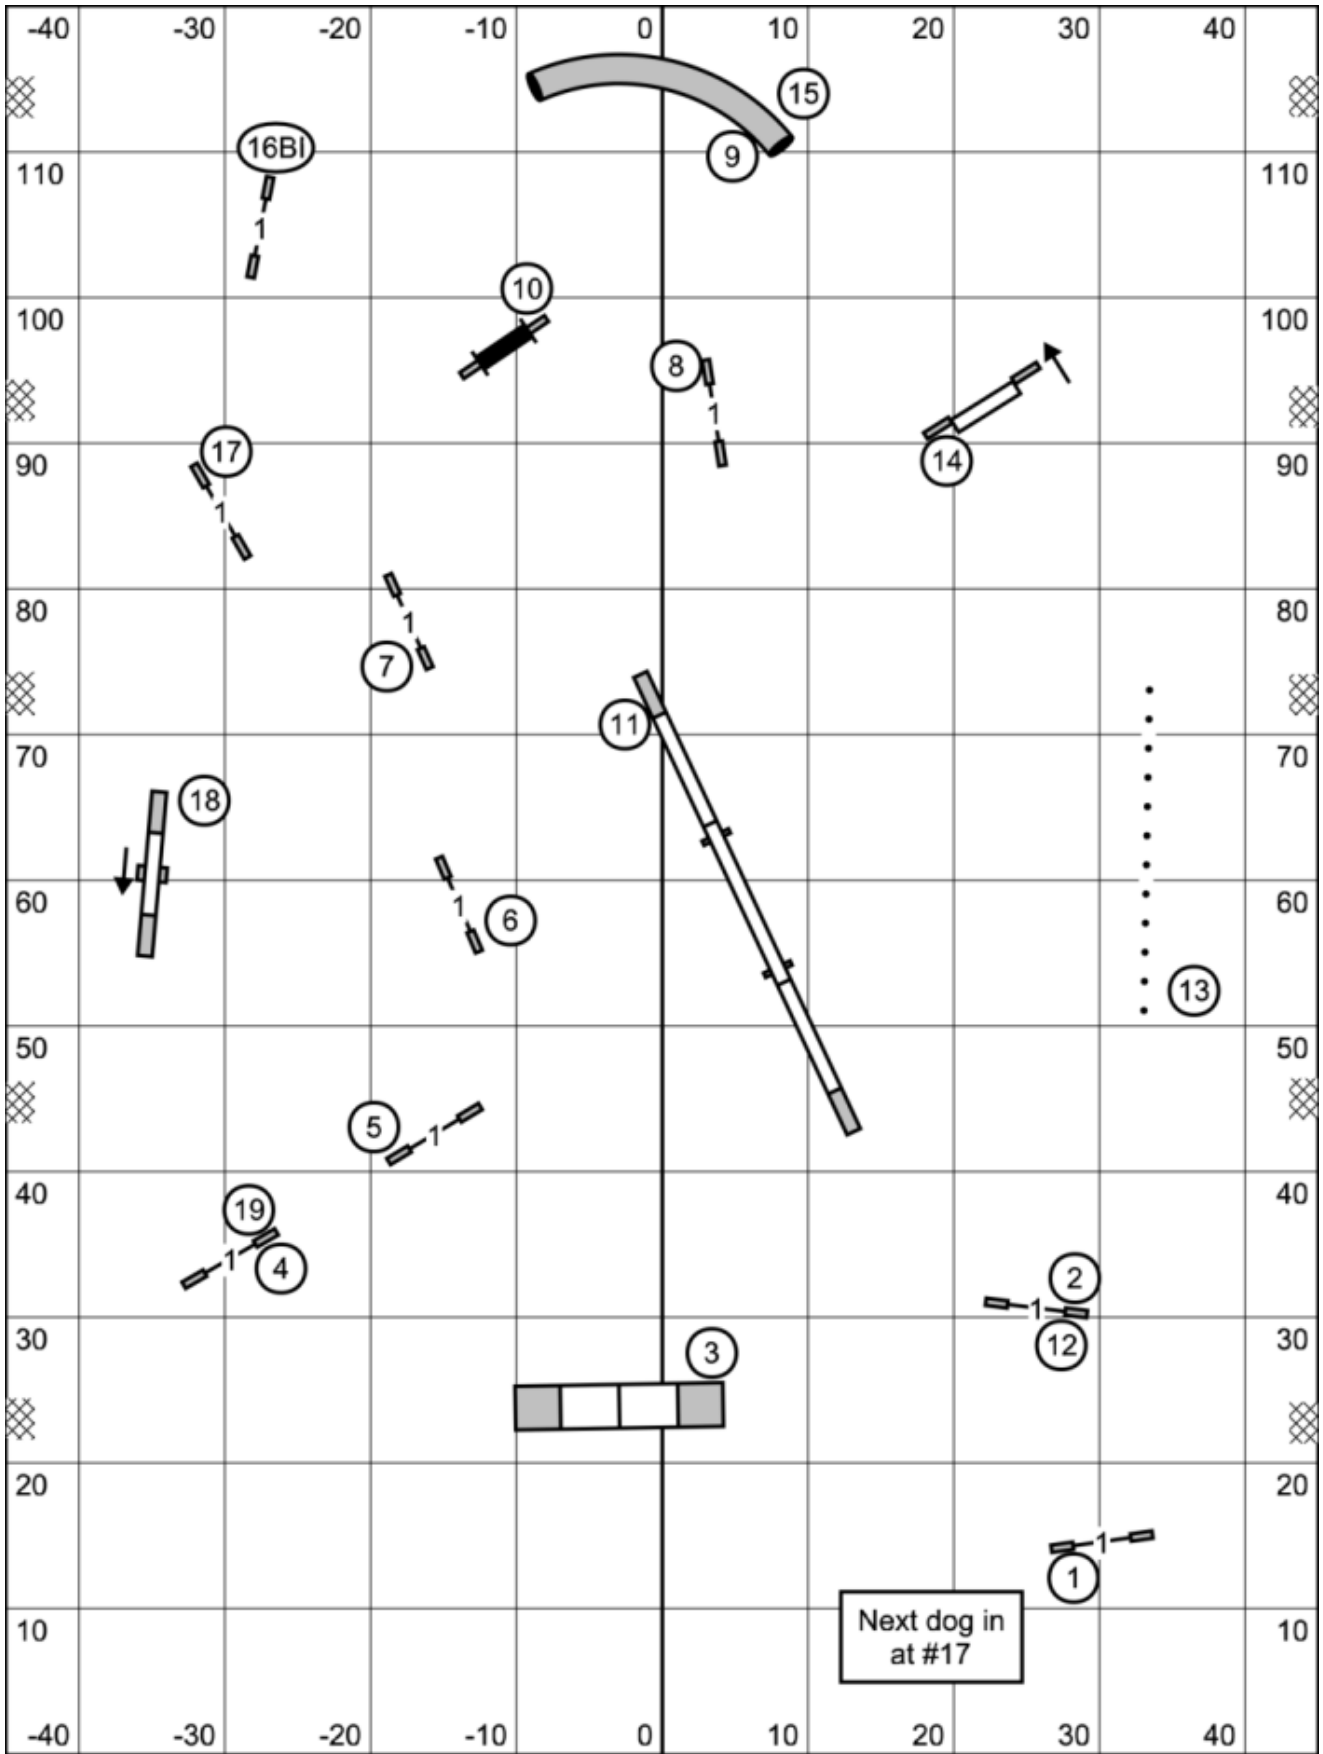

Friday, April 17, 2026
 Dog Obedience Club of Lee County

TIME 2
 BEAT

Punta Gorda, FL
 Judge: Tracy Hanna

Friday, April 17, 2026
 Dog Obedience Club of Lee County

**PREMIER
 STD**

Punta Gorda, FL
 Judge: Tracy Hanna

Sunday, December 14, 2025
Heartland Dog Club of Florida

**MASTER / EXCELLENT
STD**

Punta Gorda, FL
Judge: Tracy Hanna

Friday, April 17, 2026
 Dog Obedience Club of Lee County

**OPEN
 STD**

Punta Gorda, FL
 Judge: Tracy Hanna

Friday, April 17, 2026
 Dog Obedience Club of Lee County

**NOVICE
 STD**

Punta Gorda, FL
 Judge: Tracy Hanna

Friday, April 17, 2026
 Dog Obedience Club of Lee County

MASTER / EXCELLENT
JWW

Punta Gorda, FL
 Judge: Tracy Hanna

Friday, April 17, 2026
 Dog Obedience Club of Lee County

OPEN
 JWW

Punta Gorda, FL
 Judge: Tracy Hanna

Friday, April 17, 2026
 Dog Obedience Club of Lee County

NOVICE
 JWW

Punta Gorda, FL
 Judge: Tracy Hanna