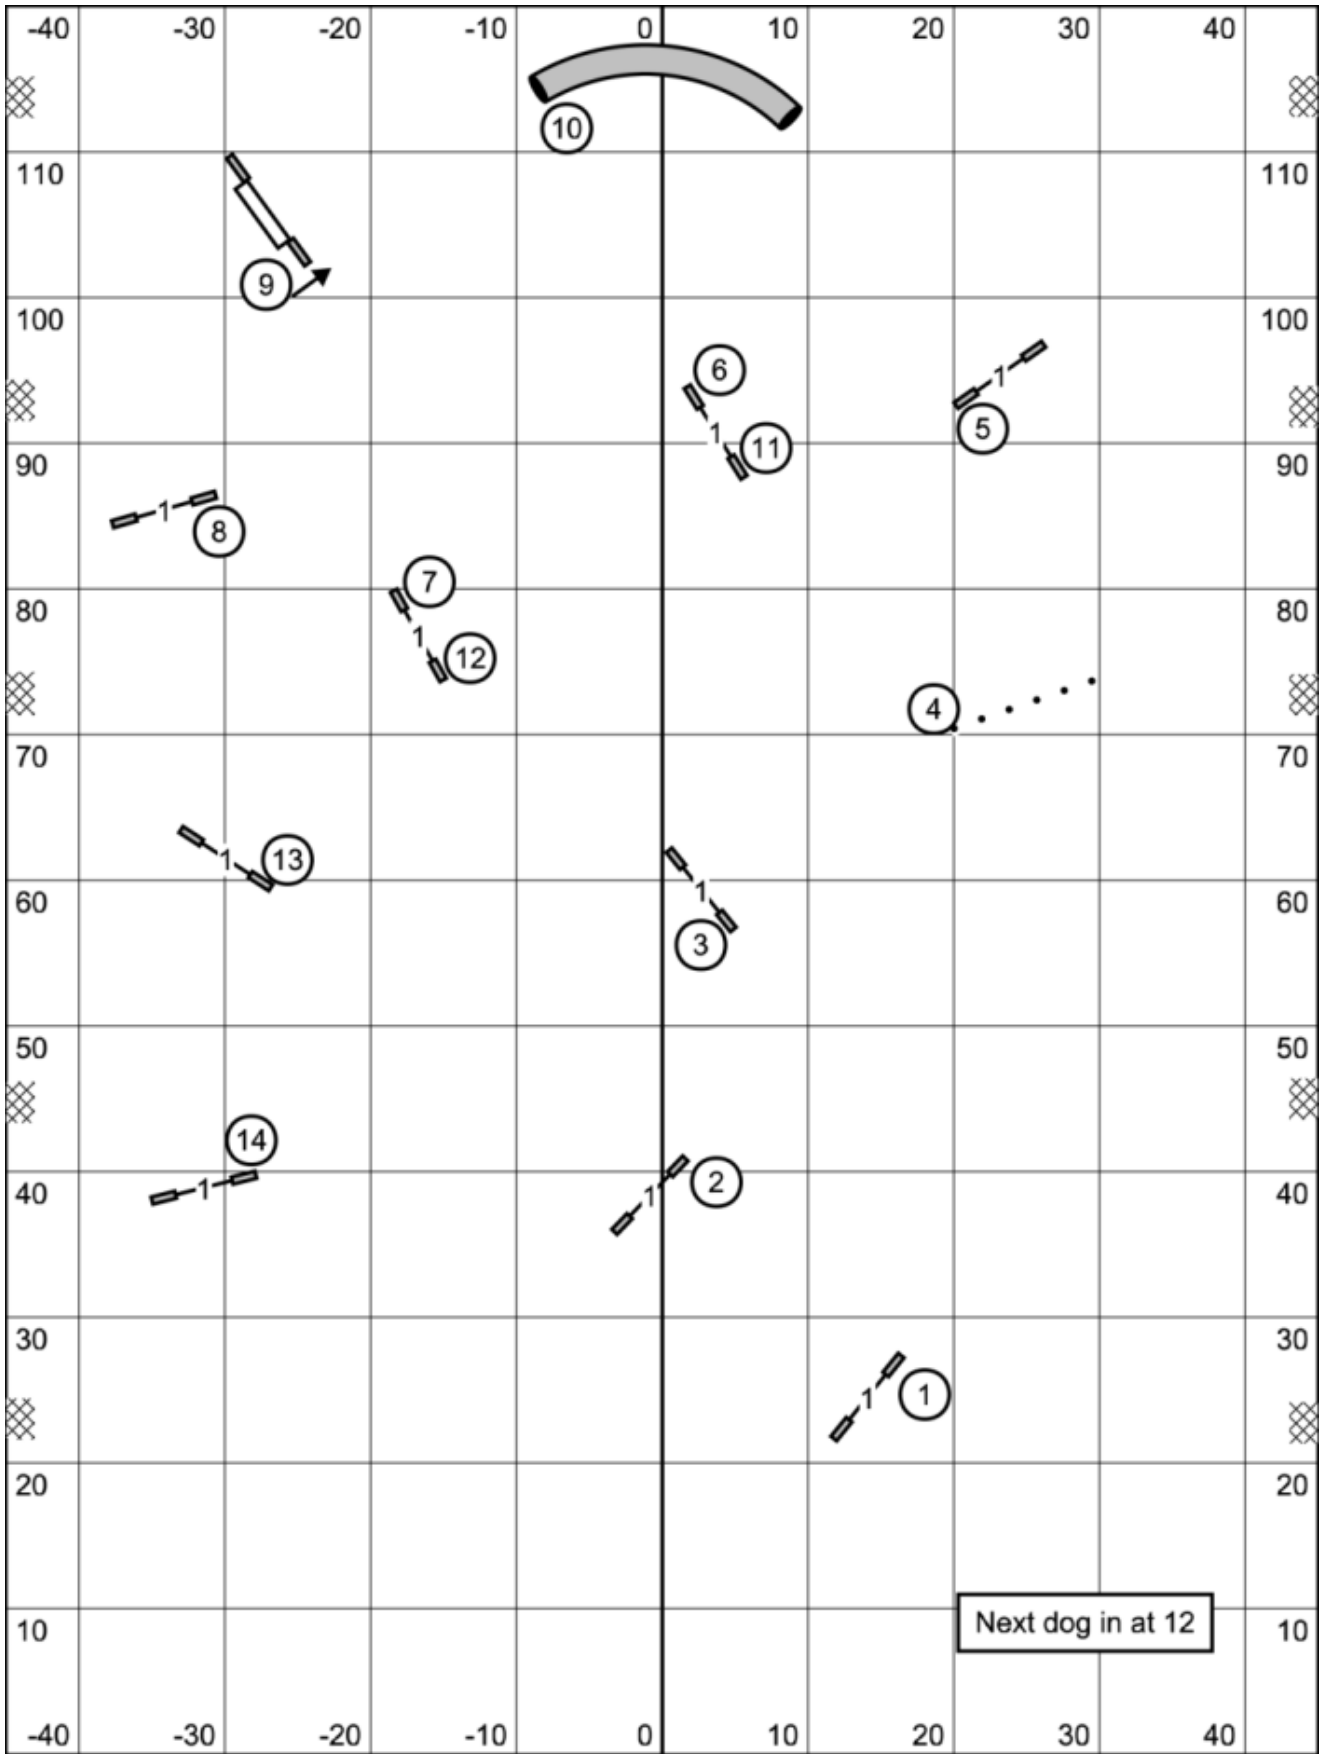

Friday, April 17, 2026
Dog Obedience Club of Lee County

NOVICE
JWW

Punta Gorda, FL
Judge: Tracy Hanna