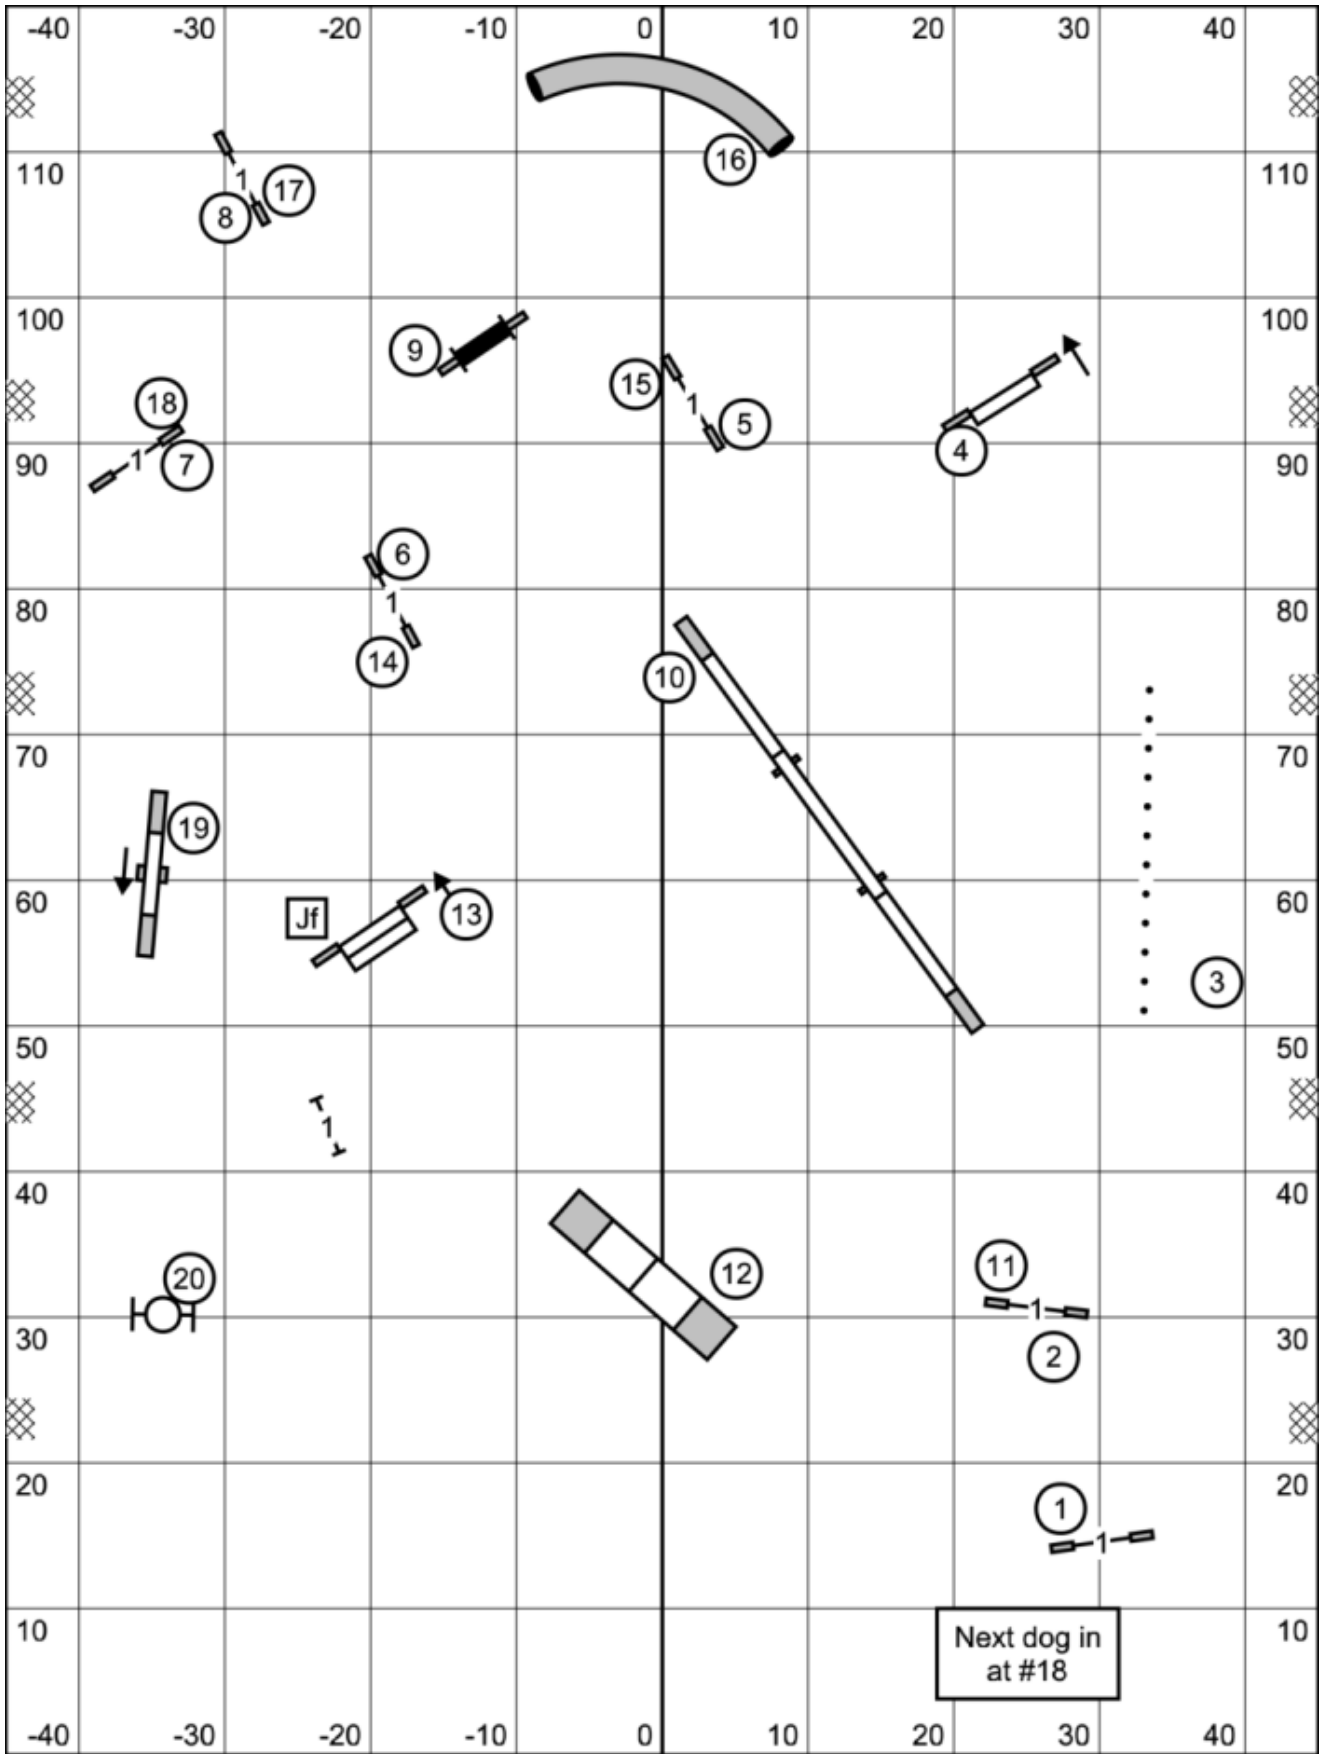

Friday, April 17, 2026
 Dog Obedience Club of Lee County

TIME 2
 BEAT

Punta Gorda, FL
 Judge: Tracy Hanna

Friday, April 17, 2026
 Dog Obedience Club of Lee County

**PREMIER
 STD**

Punta Gorda, FL
 Judge: Tracy Hanna

Sunday, December 14, 2025
Heartland Dog Club of Florida

**MASTER / EXCELLENT
STD**

Punta Gorda, FL
Judge: Tracy Hanna

Friday, April 17, 2026
 Dog Obedience Club of Lee County

**OPEN
 STD**

Punta Gorda, FL
 Judge: Tracy Hanna

Friday, April 17, 2026
 Dog Obedience Club of Lee County

**NOVICE
 STD**

Punta Gorda, FL
 Judge: Tracy Hanna

Friday, April 17, 2026
 Dog Obedience Club of Lee County

MASTER / EXCELLENT
JWW

Punta Gorda, FL
 Judge: Tracy Hanna

Friday, April 17, 2026
 Dog Obedience Club of Lee County

OPEN
 JWW

Punta Gorda, FL
 Judge: Tracy Hanna

Friday, April 17, 2026
 Dog Obedience Club of Lee County

NOVICE
 JWW

Punta Gorda, FL
 Judge: Tracy Hanna