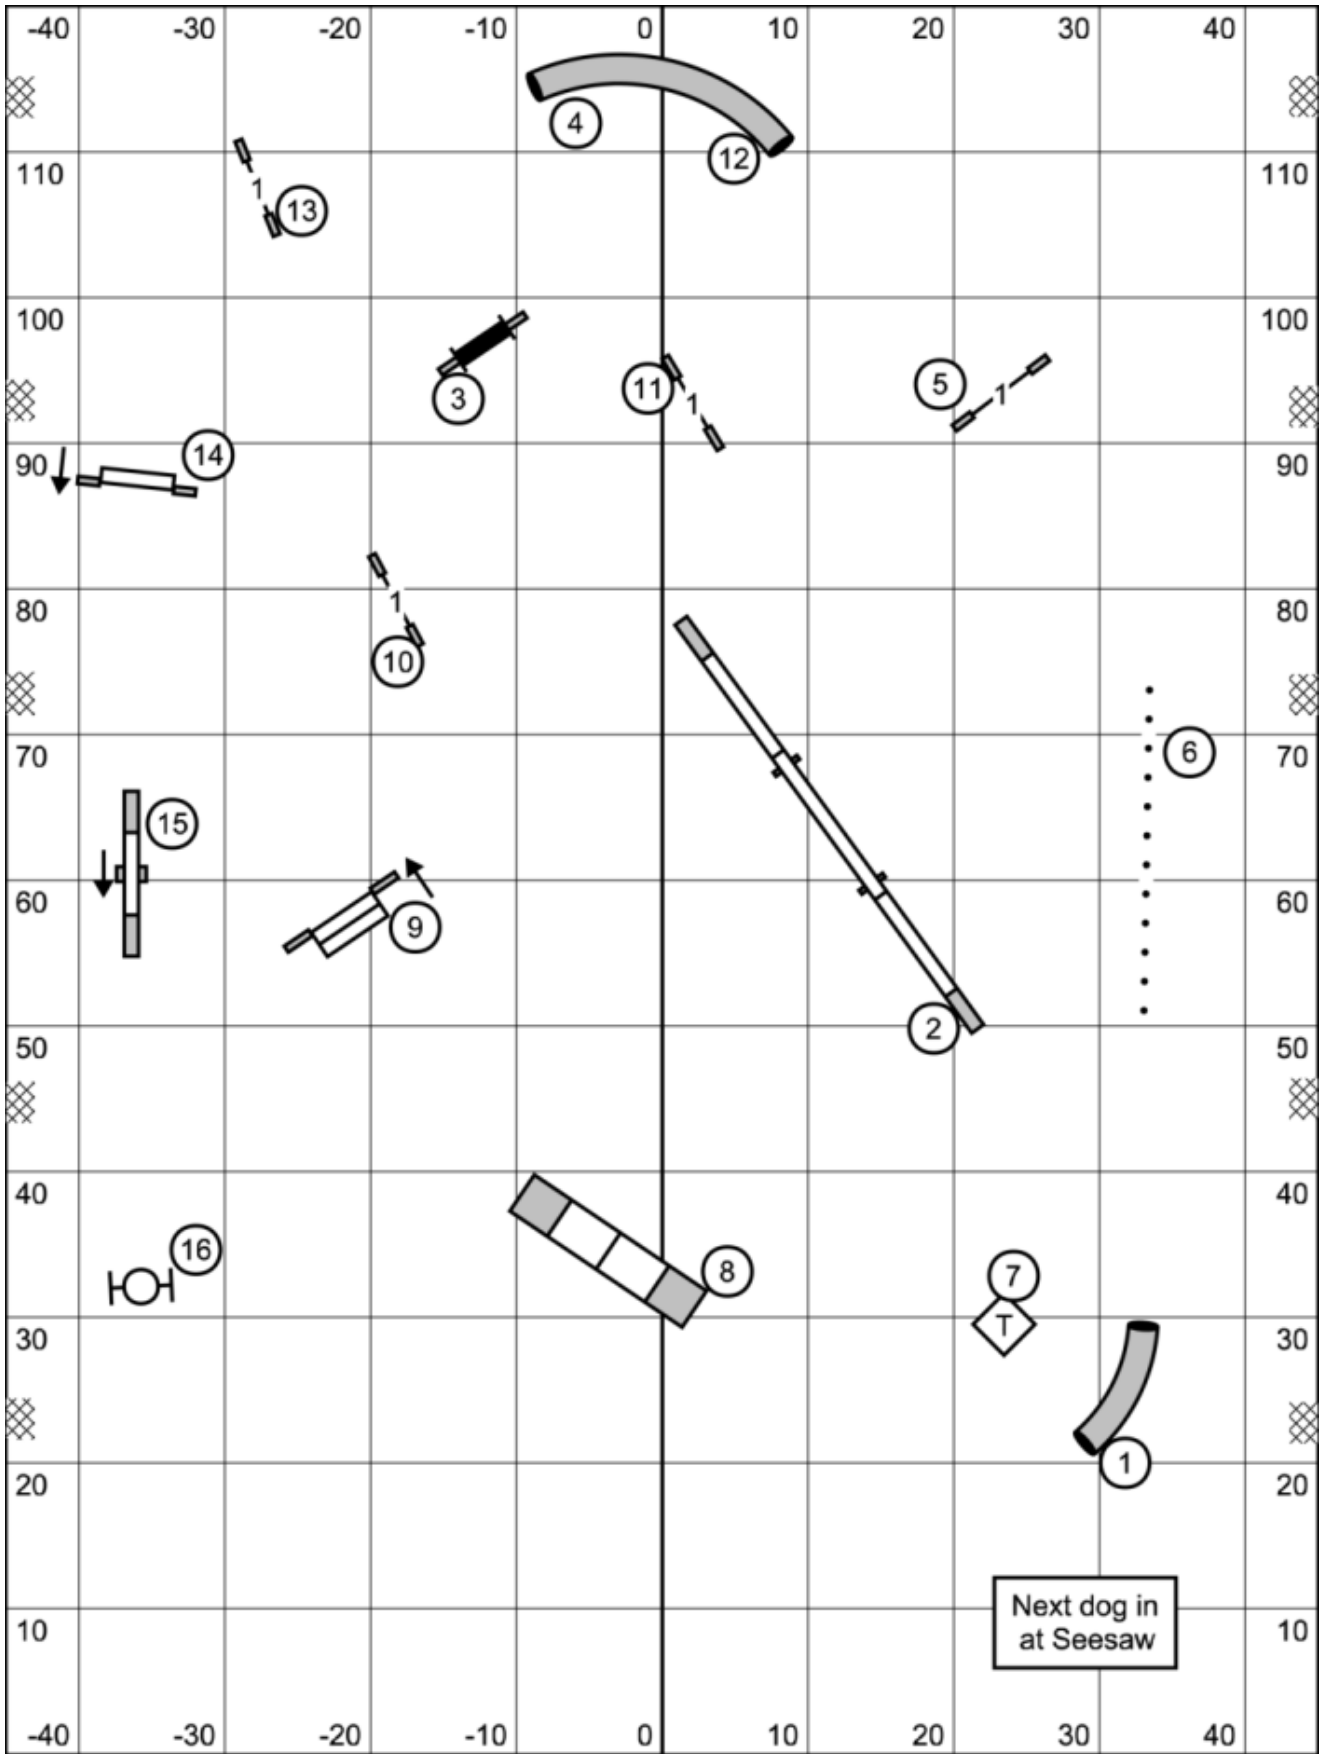

Friday, April 17, 2026
 Dog Obedience Club of Lee County

TIME 2
 BEAT

Punta Gorda, FL
 Judge: Tracy Hanna

Friday, April 17, 2026
 Dog Obedience Club of Lee County

**PREMIER
 STD**

Punta Gorda, FL
 Judge: Tracy Hanna

Sunday, December 14, 2025
Heartland Dog Club of Florida

**MASTER / EXCELLENT
STD**

Punta Gorda, FL
Judge: Tracy Hanna

Friday, April 17, 2026
 Dog Obedience Club of Lee County

**OPEN
 STD**

Punta Gorda, FL
 Judge: Tracy Hanna

Friday, April 17, 2026
 Dog Obedience Club of Lee County

**NOVICE
 STD**

Punta Gorda, FL
 Judge: Tracy Hanna

Friday, April 17, 2026
 Dog Obedience Club of Lee County

MASTER / EXCELLENT
JWW

Punta Gorda, FL
 Judge: Tracy Hanna

Friday, April 17, 2026
 Dog Obedience Club of Lee County

OPEN
 JWW

Punta Gorda, FL
 Judge: Tracy Hanna

Friday, April 17, 2026
 Dog Obedience Club of Lee County

NOVICE
 JWW

Punta Gorda, FL
 Judge: Tracy Hanna