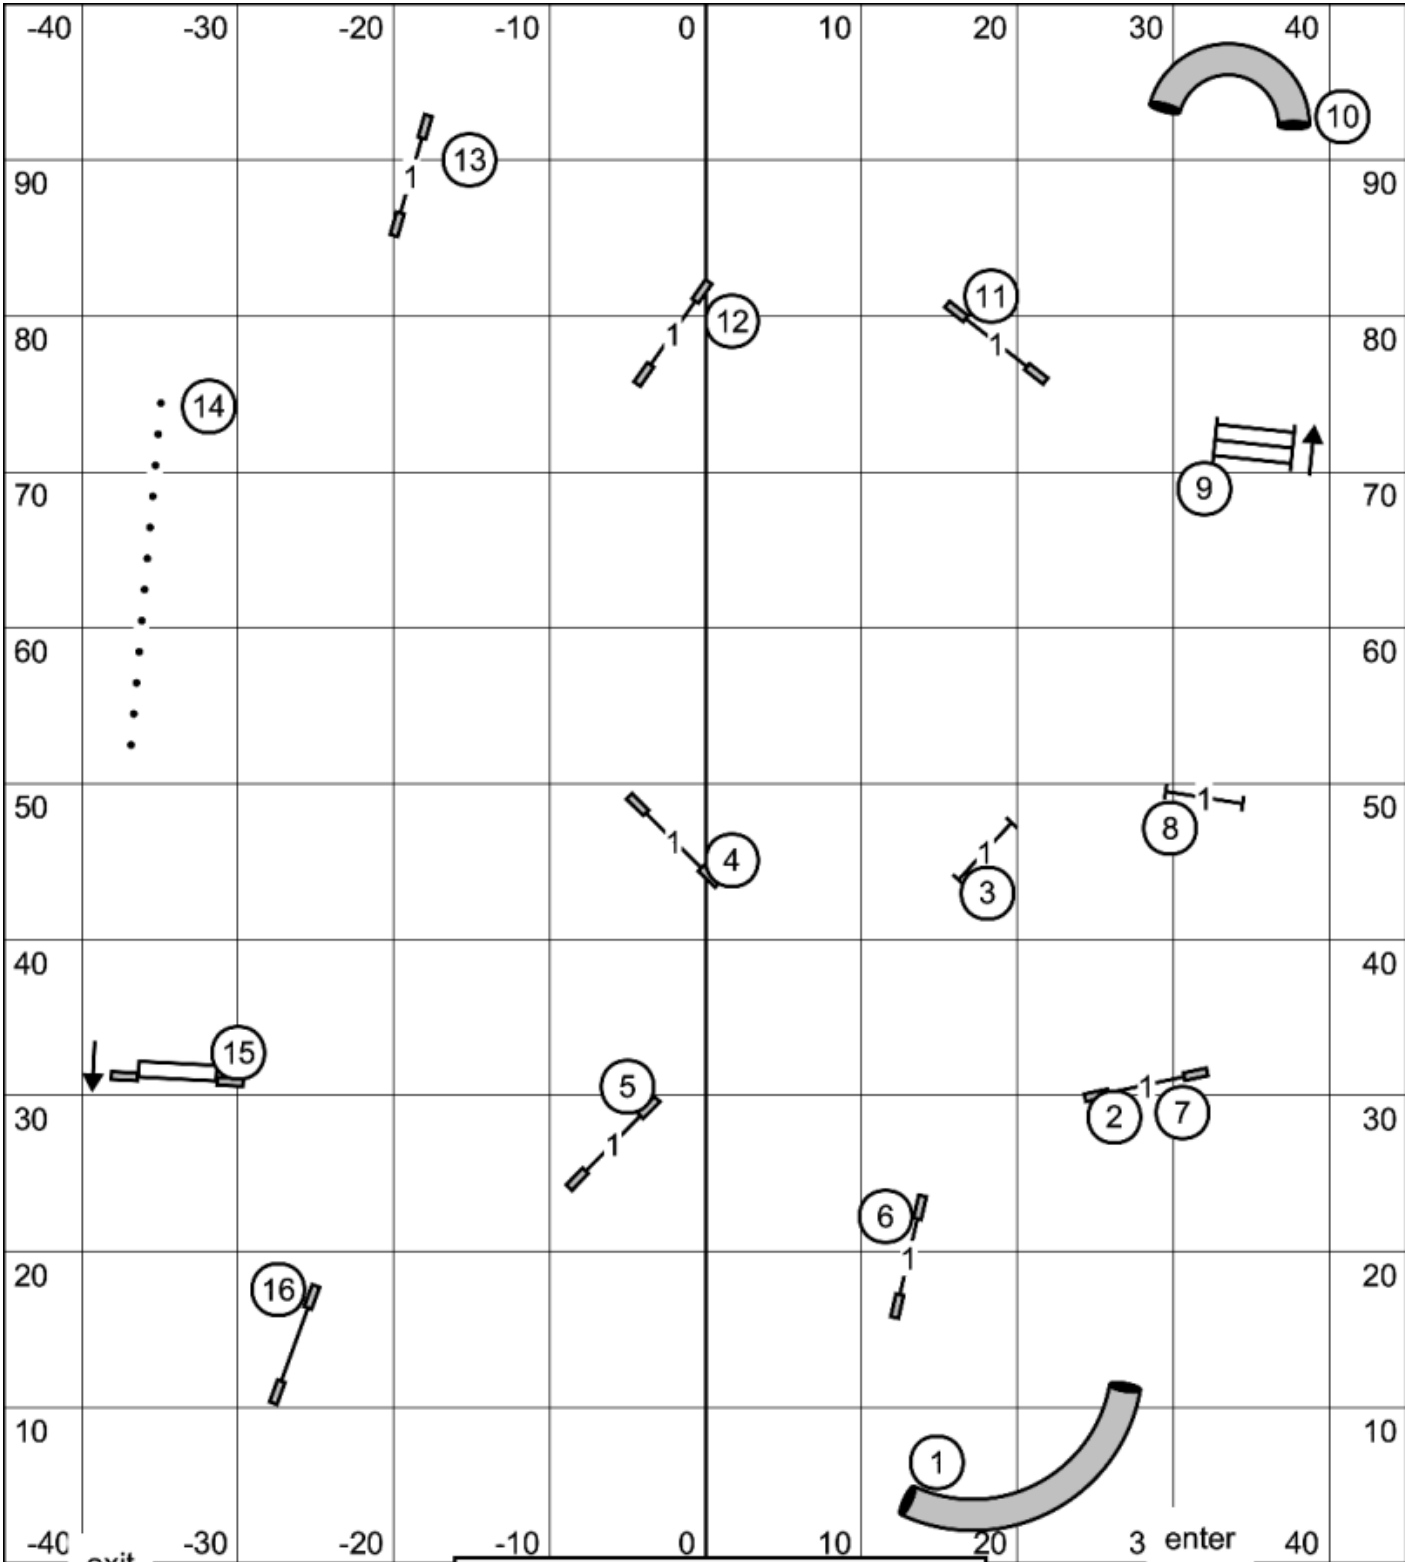

exit

3 enter

**Open JWW**  
 Burlington Obedience Training Club  
 April 19, 2026  
 Judge: Elane Rice

**Novice JWW**  
 Burlington Obedience Training Club  
 April 19, 2026  
 Judge: Elane Rice