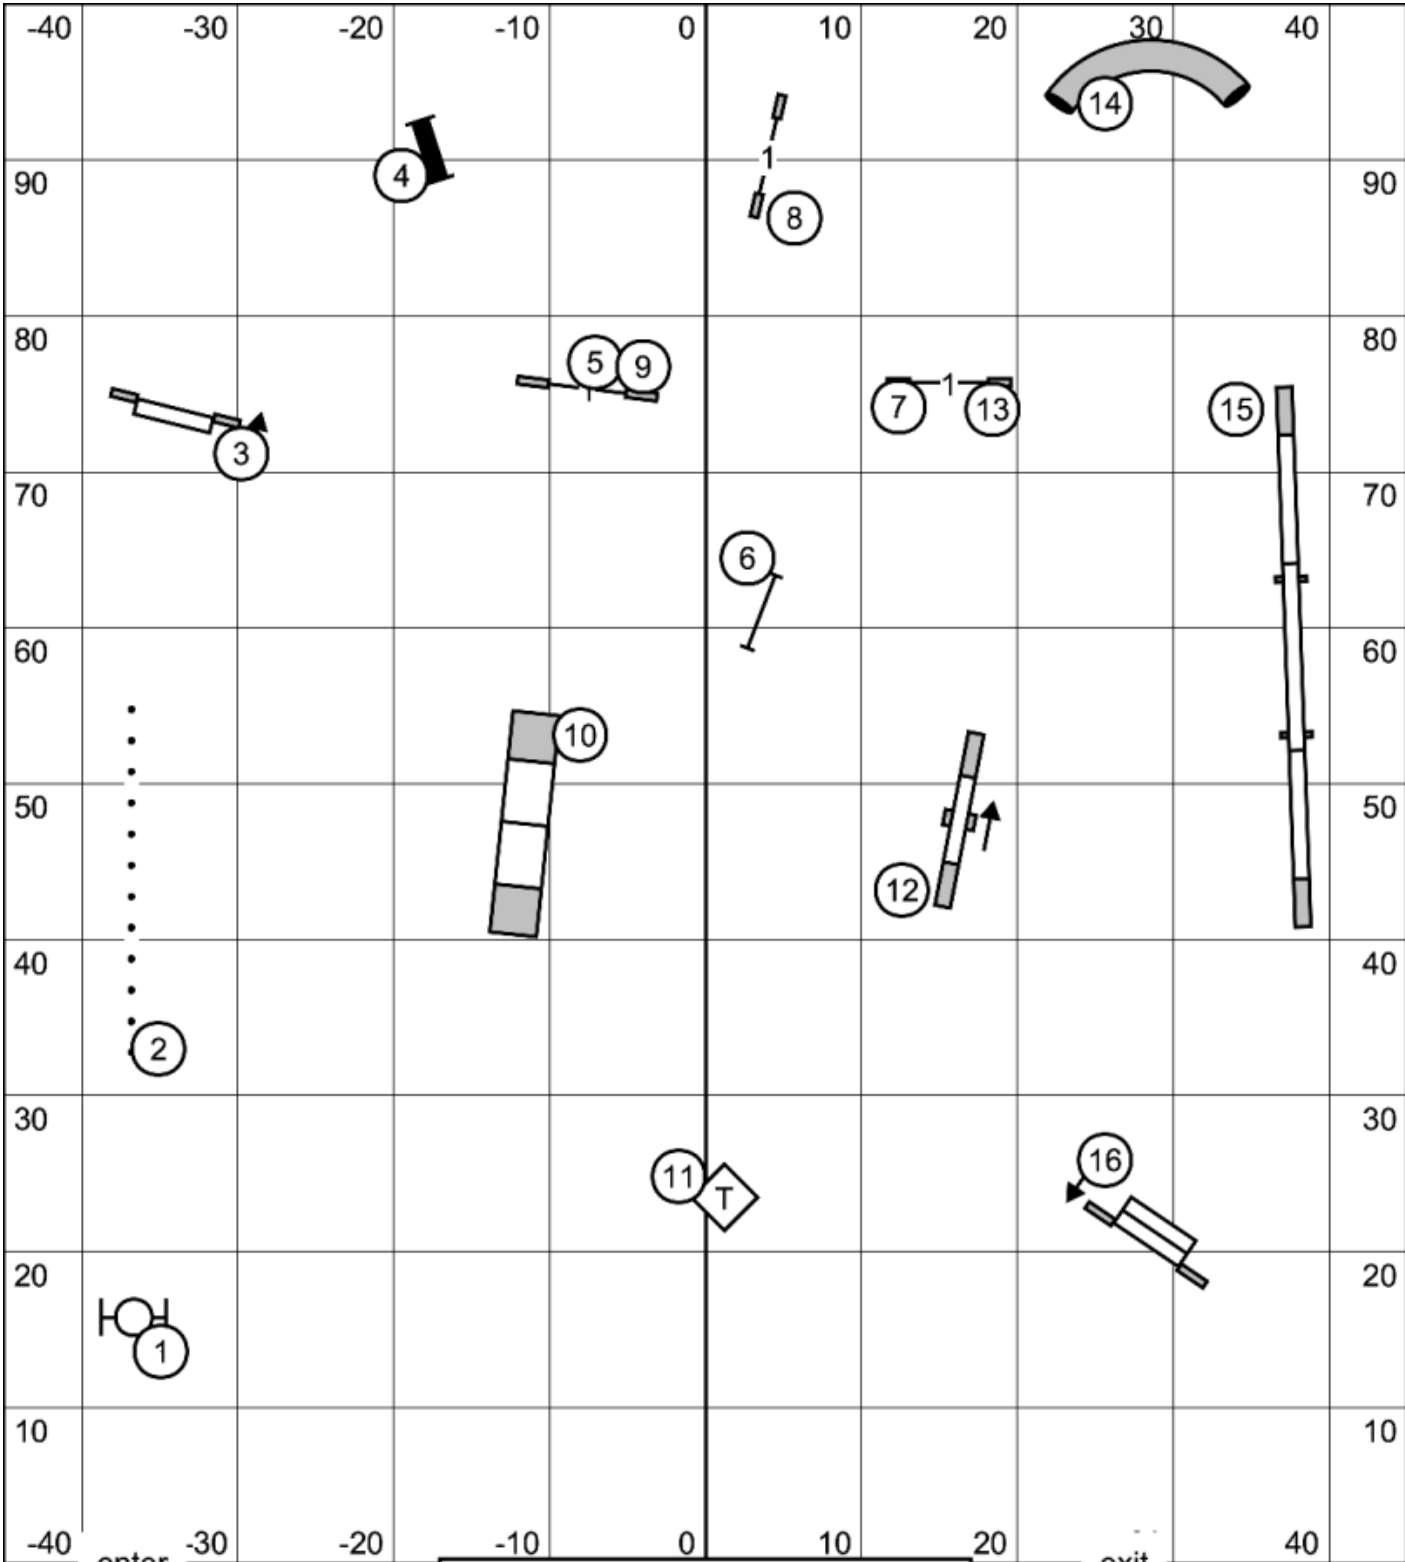

**Excellent/Master Standard**  
 Burlington Obedience Training Club  
 April 19, 2026  
 Judge: Elane Rice

enter

exit

**Open Standard**  
 Burlington Obedience Training Club  
 April 19, 2026  
 Judge: Elane Rice

exit

3 enter

**Open JWW**  
 Burlington Obedience Training Club  
 April 19, 2026  
 Judge: Elane Rice

**Novice JWW**  
 Burlington Obedience Training Club  
 April 19, 2026  
 Judge: Elane Rice