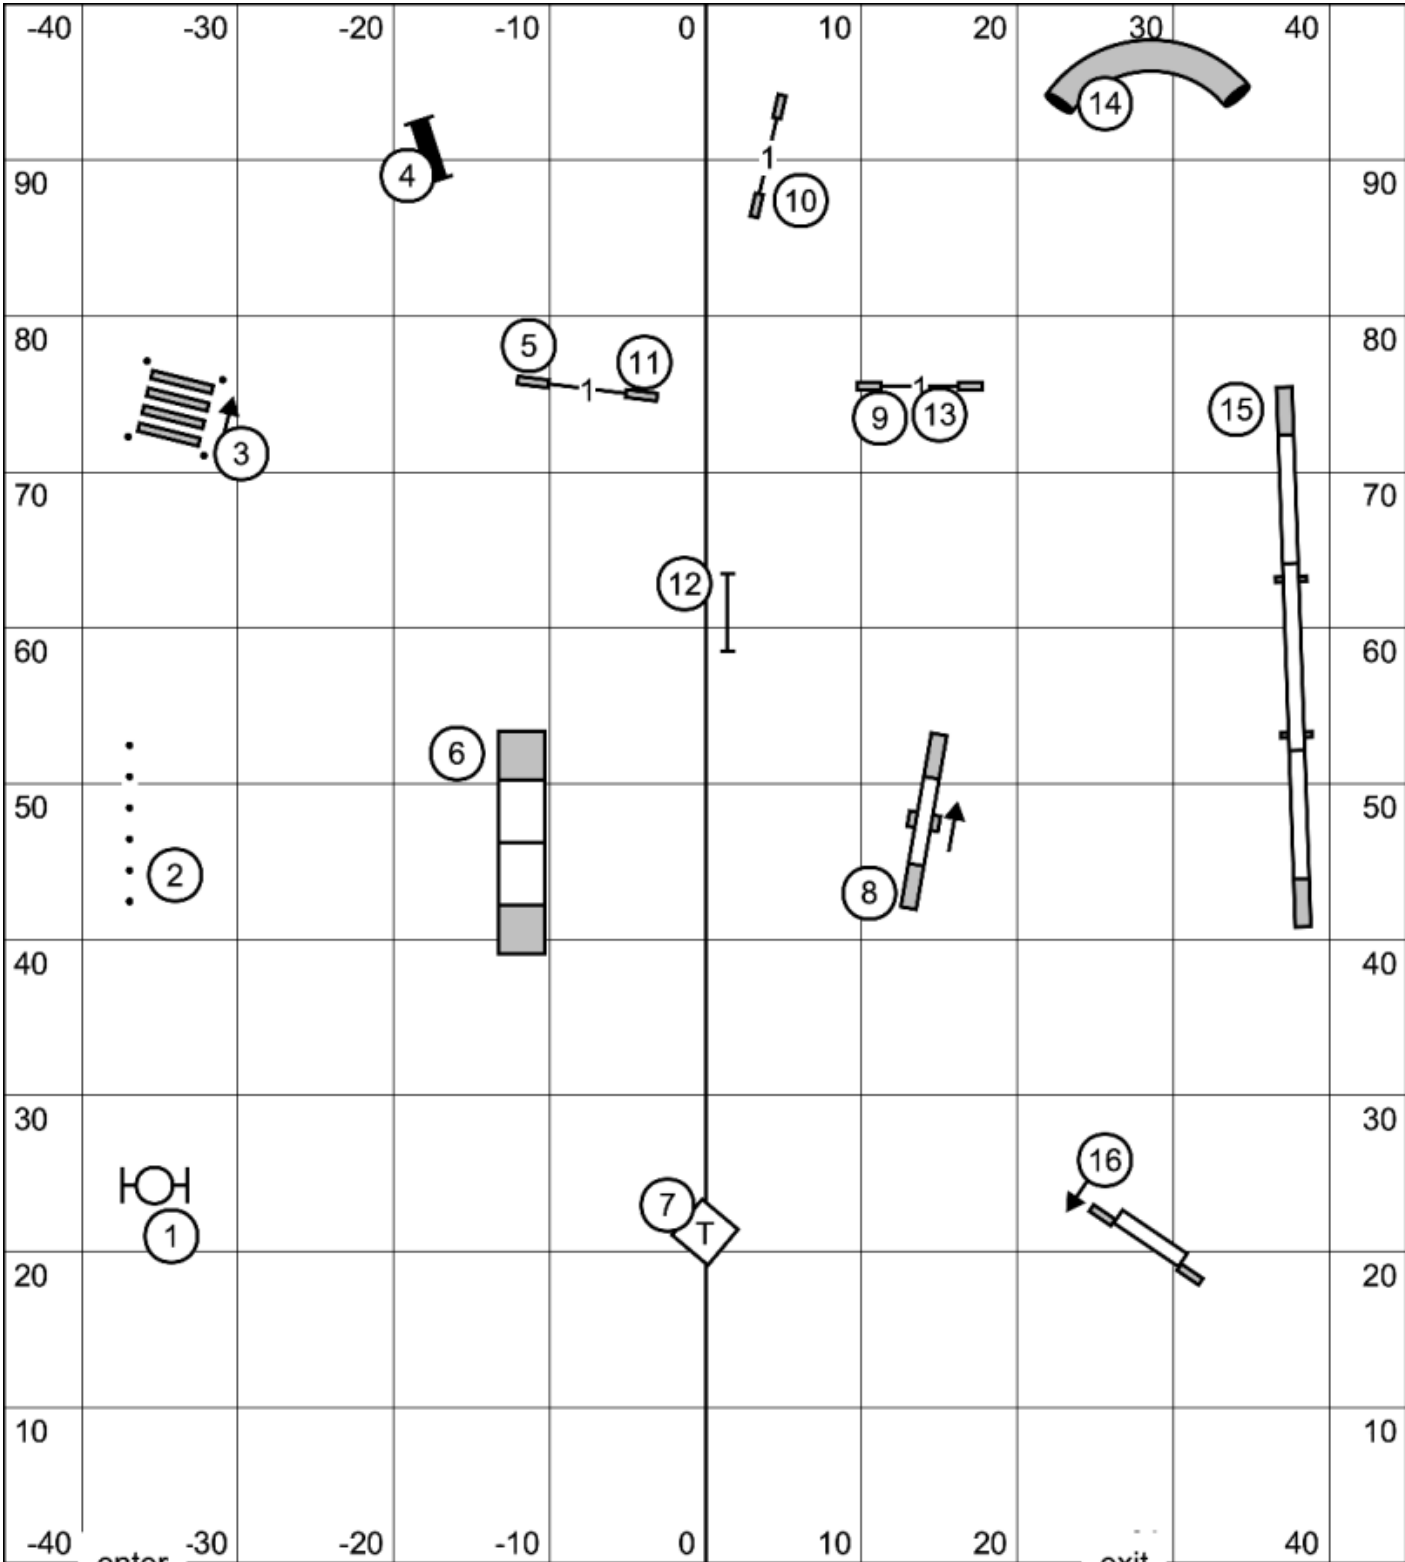

**Excellent/Master Standard**  
 Burlington Obedience Training Club  
 April 19, 2026  
 Judge: Elane Rice

enter

exit

**Open Standard**  
 Burlington Obedience Training Club  
 April 19, 2026  
 Judge: Elane Rice

exit

3 enter

**Open JWW**  
 Burlington Obedience Training Club  
 April 19, 2026  
 Judge: Elane Rice

**Novice JWW**  
 Burlington Obedience Training Club  
 April 19, 2026  
 Judge: Elane Rice