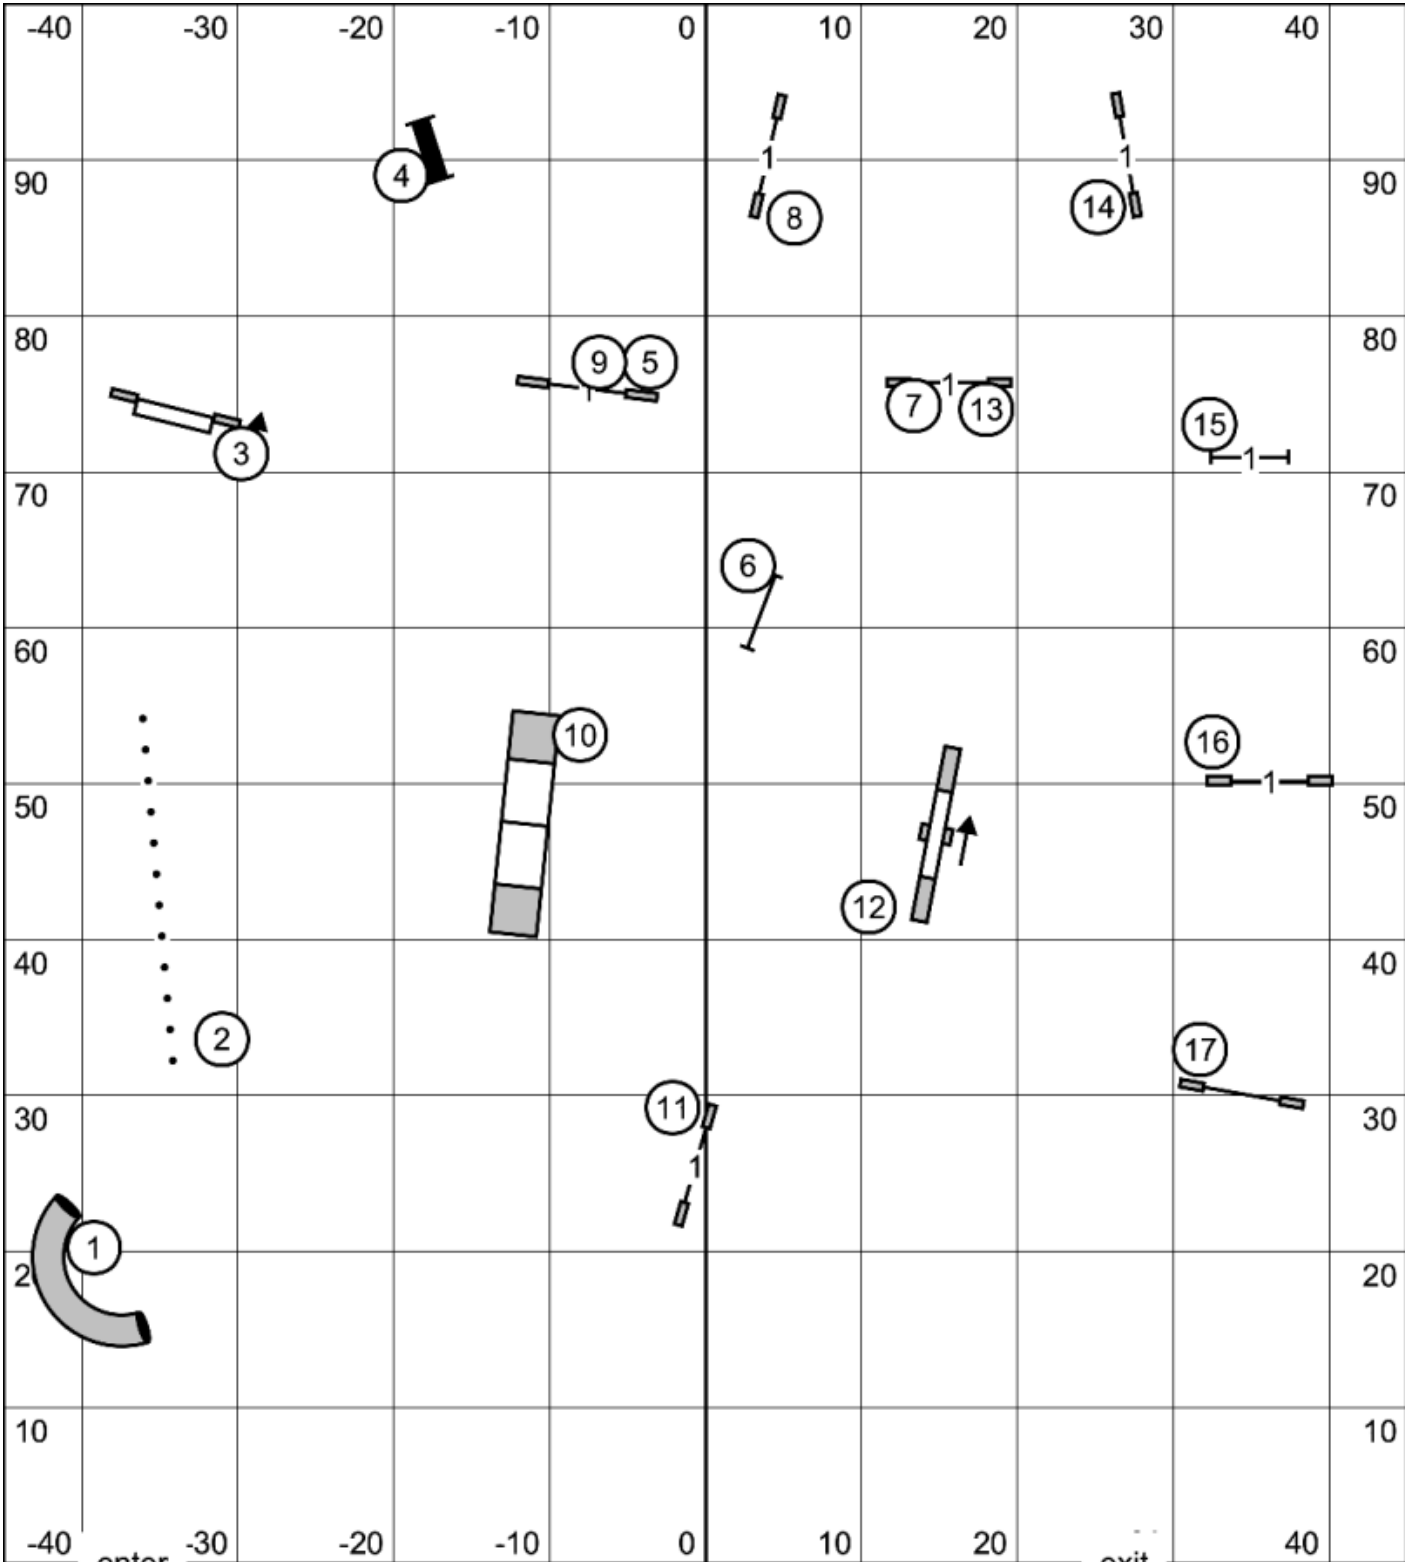

Time To Beat
Burlington Obedience Training Club
April 19, 2026
Judge: Elane Rice