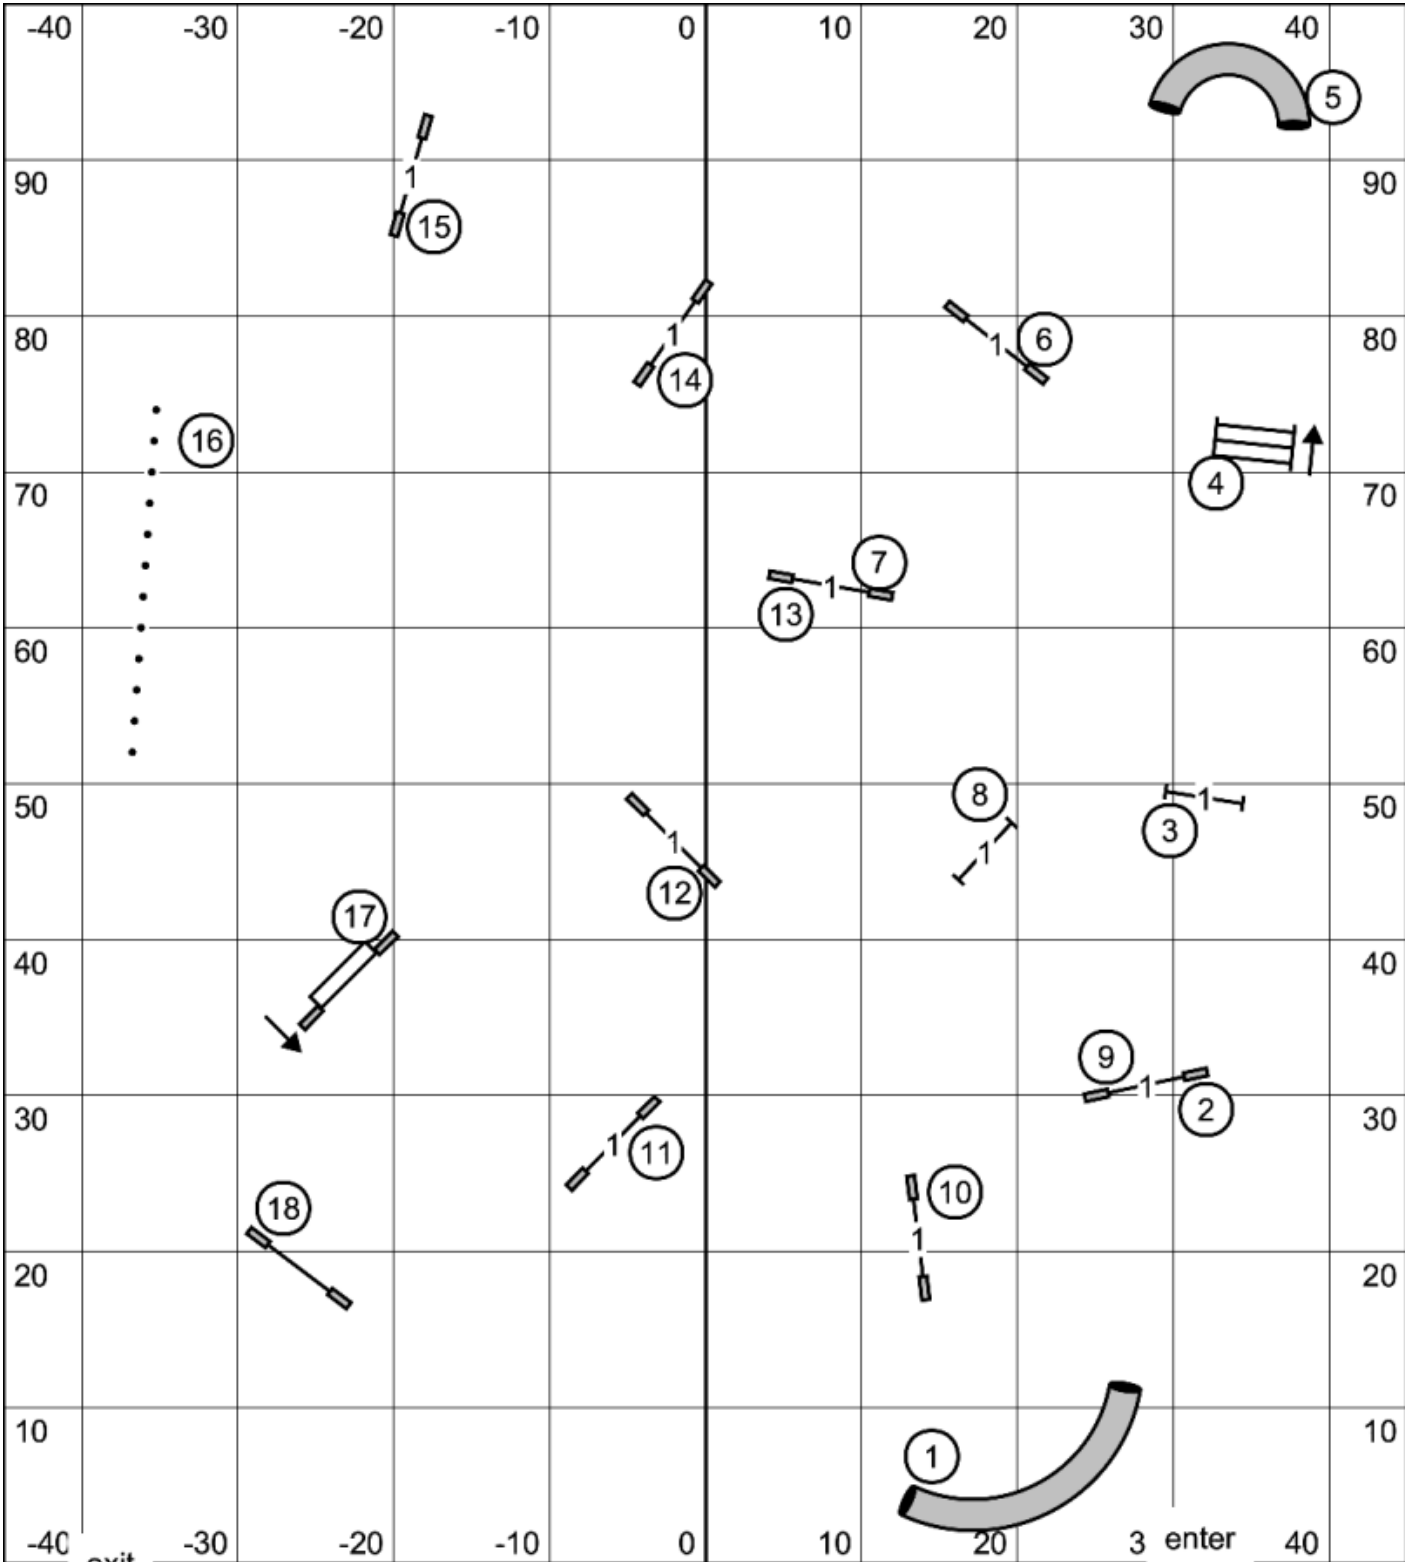

Excellent/Master JWW
Burlington Obedience Training Club
April 19, 2026
Judge: Elane Rice

exit

3 enter