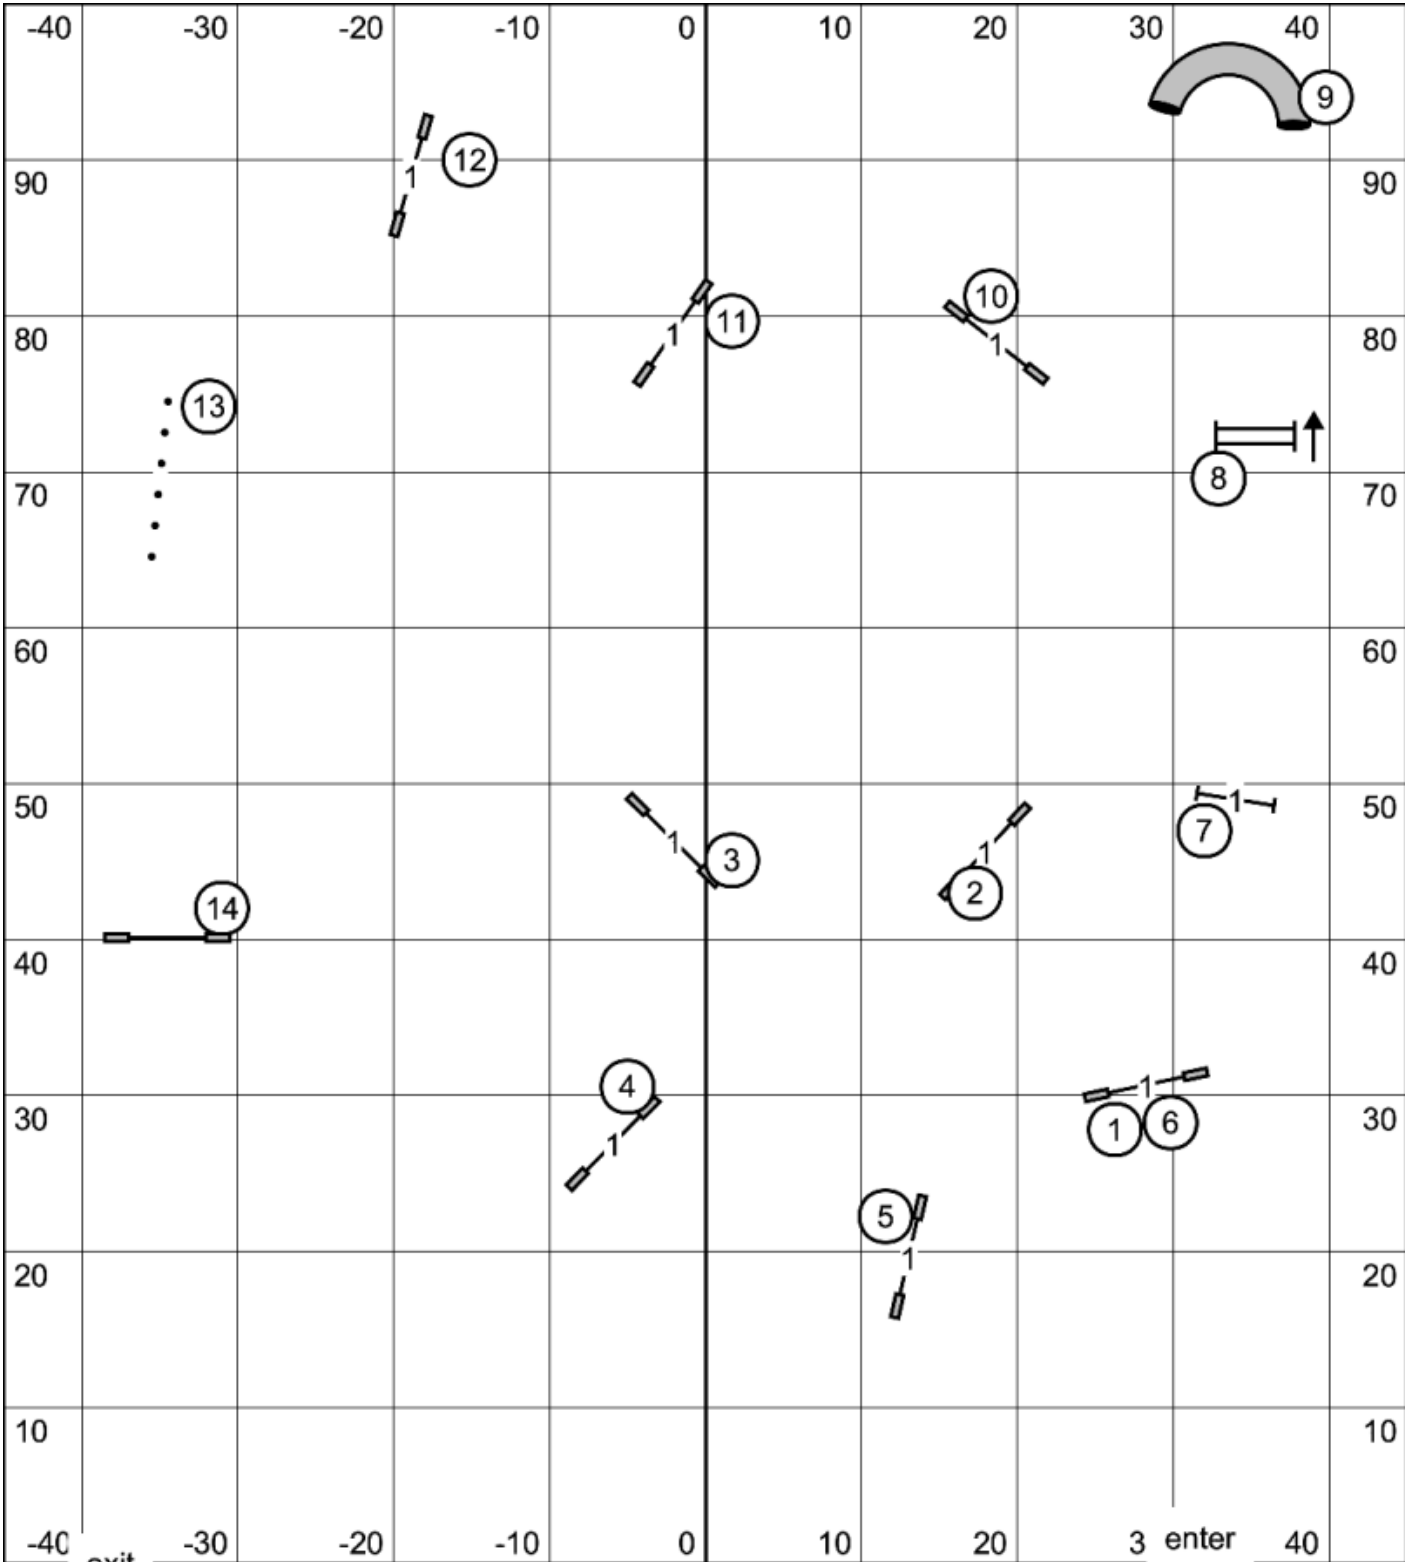

exit

3 enter

**Open JWW**  
 Burlington Obedience Training Club  
 April 19, 2026  
 Judge: Elane Rice

**Novice JWW**  
 Burlington Obedience Training Club  
 April 19, 2026  
 Judge: Elane Rice