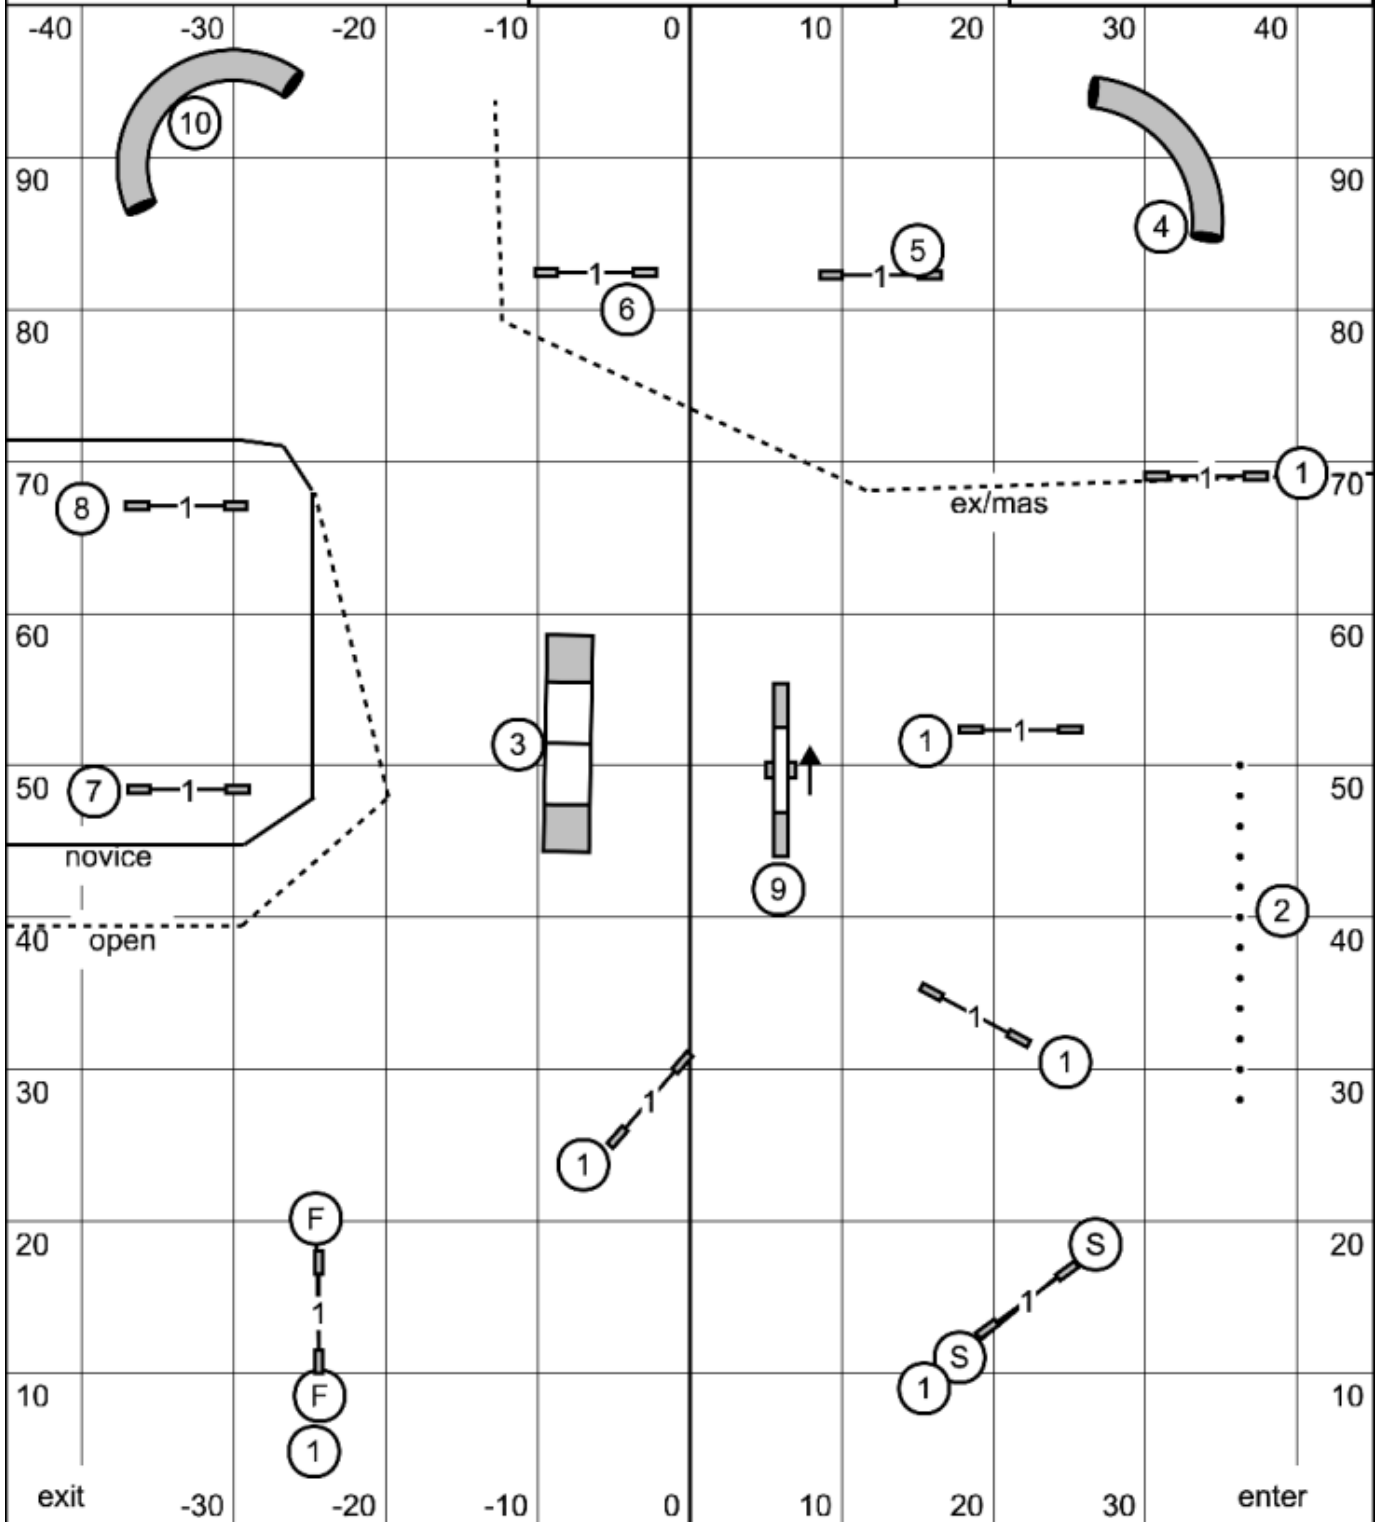

8" (38 sec), 12"/16" (35 sec)
 20"/24"/26"(32 sec)
 Preferred add 3 sec

send;
 master/ex-4-5-6
 open & novice 7-8 or 8-7
 in flow

60 points e/m
 55 points open
 50 points novice
 bonus is worth 20 points

FAST (All levels)
 Burlington Obedience Training Club
 April 18, 2026
 Judge: Elane Rice

Time To Beat

Burlington Obedience Training Club
 April 18, 2026
 Judge: Elane Rice

Excellent/Master Standard

Burlington Obedience Training Club