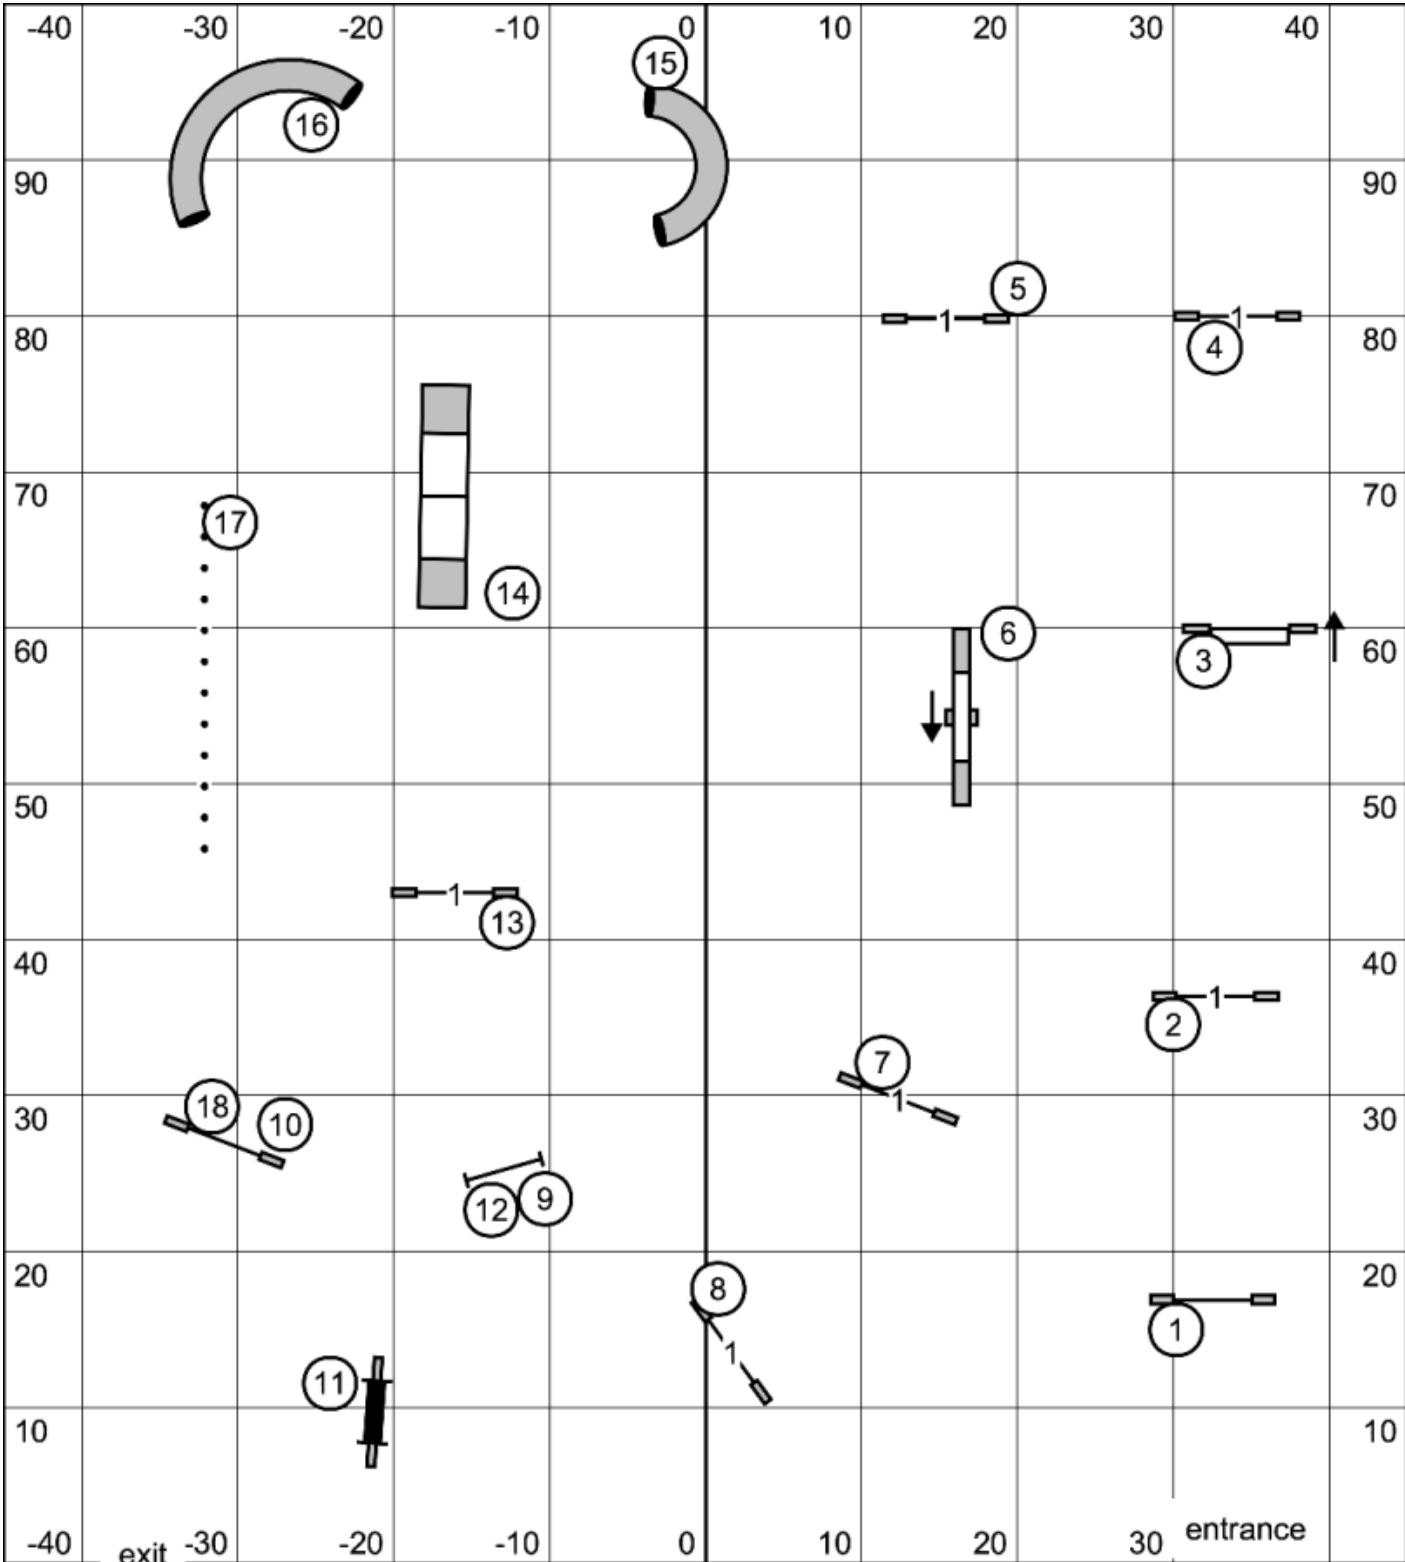

Time To Beat

Burlington Obedience Training Club
April 18, 2026
Judge: Elane Rice