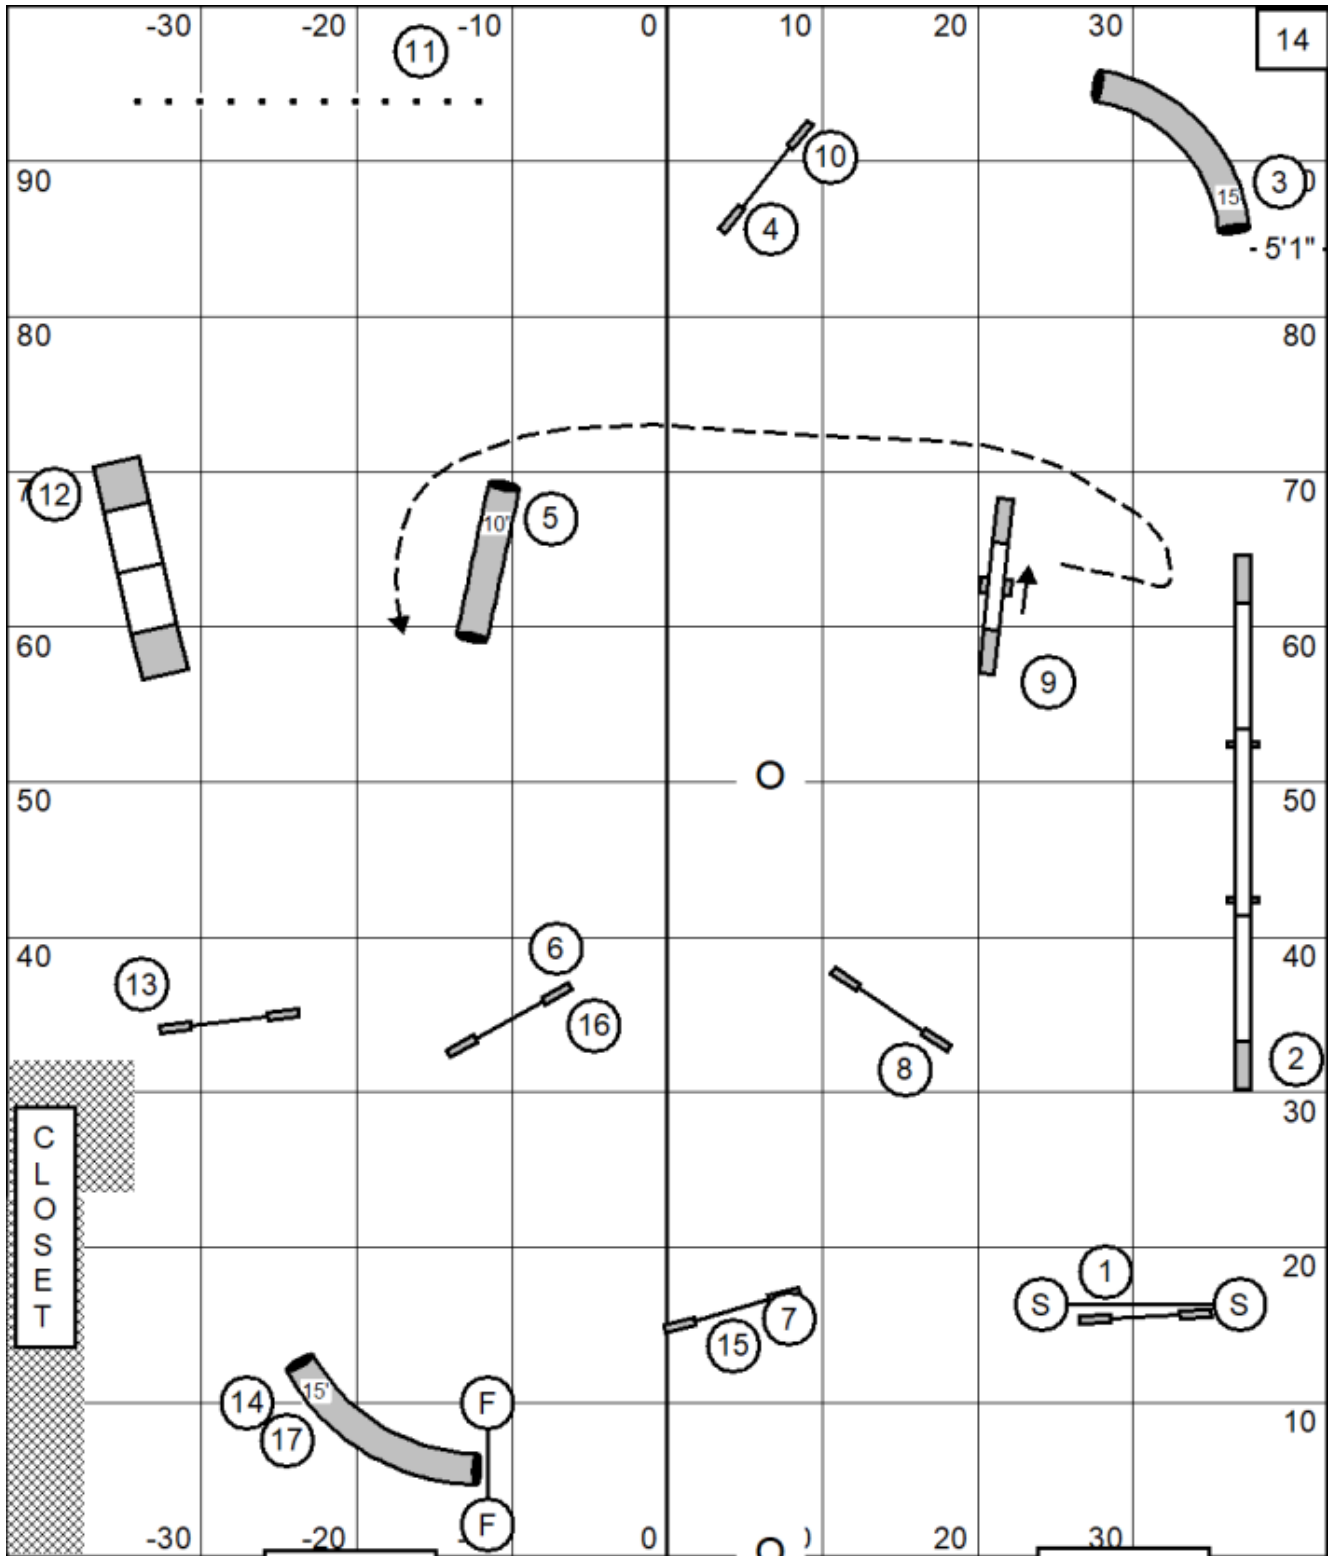

Senior Agility
Sunday, April 12, 2026
Fusion Pet Retreat
UKI Trial
Judge: Stefanie Theis

Course maps are only approximations