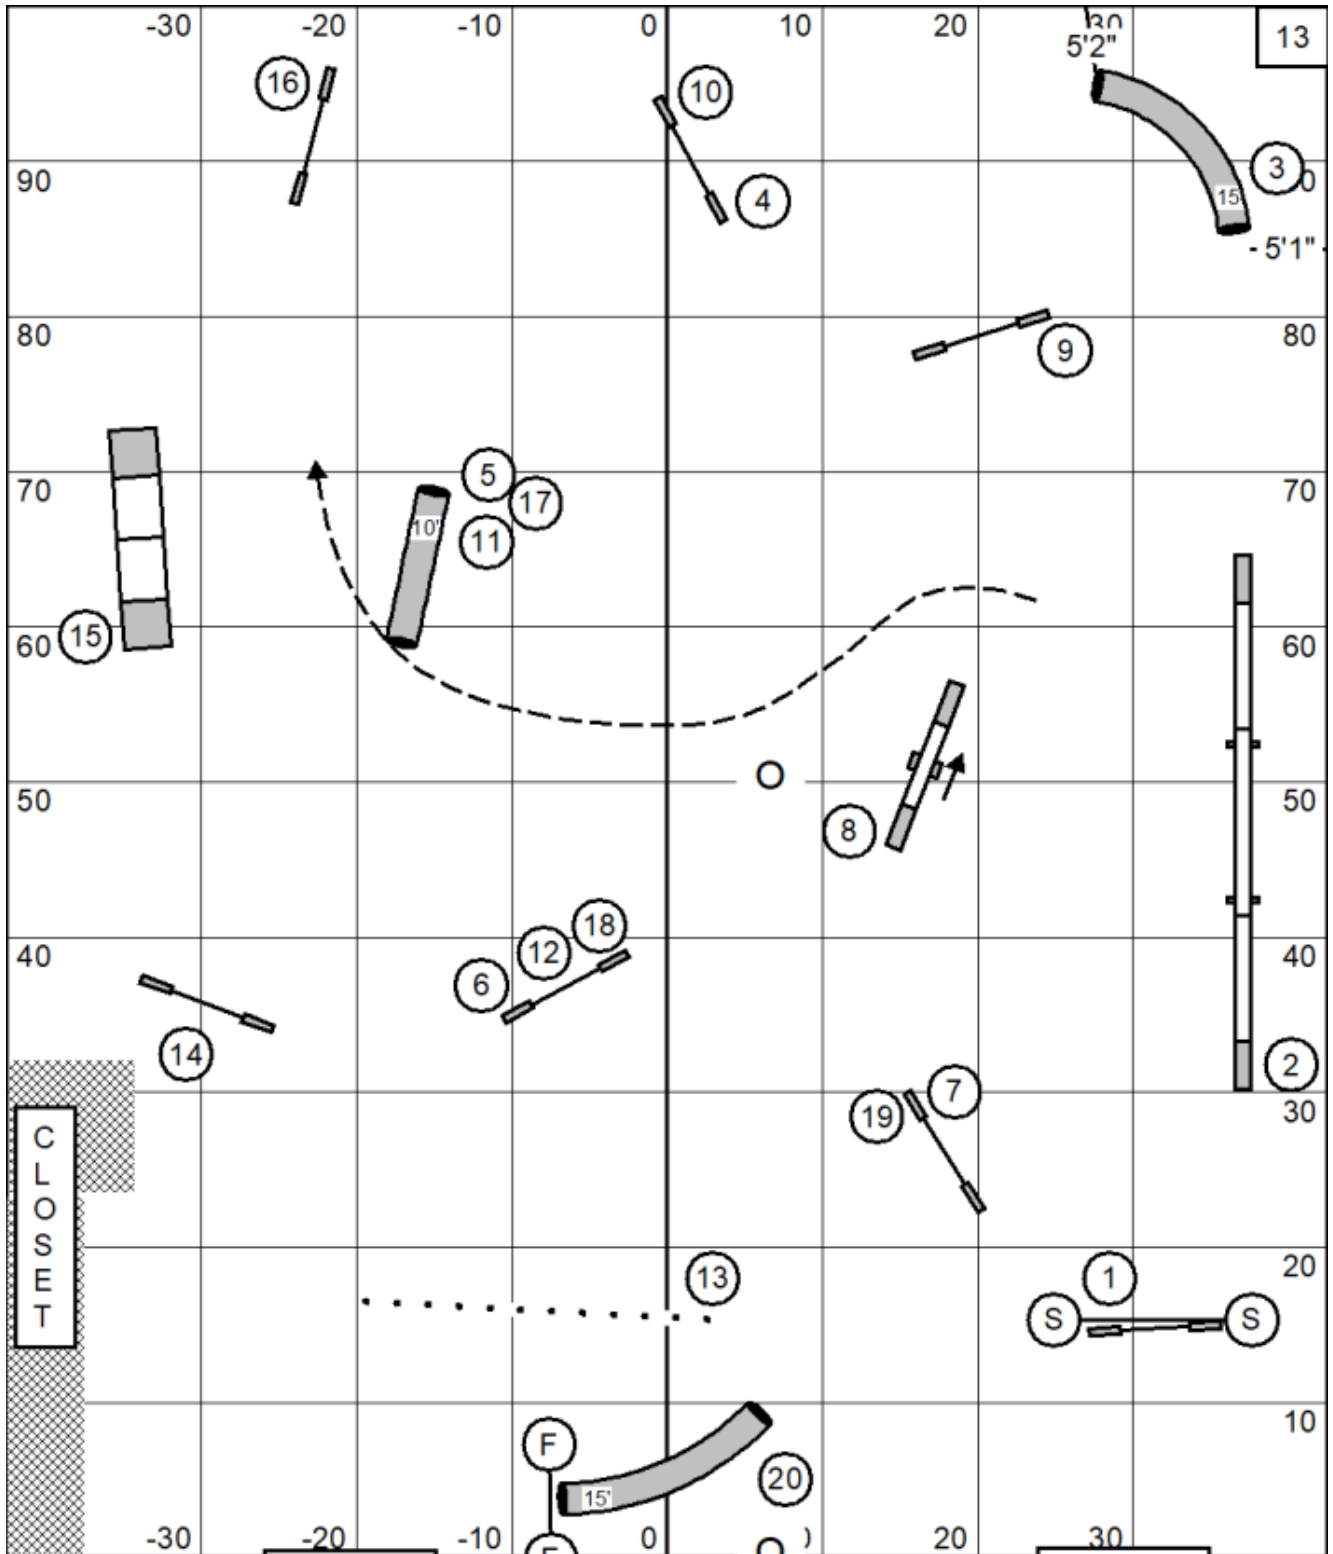

Opening: Back to back is ok with the exception of contacts, no contact to contact, if you drop a gamble jump in the opening it will not be reset and you will negate your ability to score points in the closing using that gamble. You must take the start jump in the indicated direction, it can only be taken ONE time. Finish jump is live at all times, if you take it your turn is over immediately
 Jumps = 1, Round things = 2, Teeter = 3, Aframe = 4, Dog Walk & Weaves = 5
 Closing: Follow the numbers in order
 10pts complete the CIRCLES gamble
 15pts complete the SQUARES gamble

Course maps are only approximations

Beginner/Novice Gamblers
 Sunday, April 12, 2026
 Fusion Pet Retreat
 UKI Trial
 Judge: Stefanie Theis

25 points needed to qualify

Opening: 25secs
 Closing Times
 24/20: 10secs
 16/12/8: 12sec
 20s/16s: 12secs
 12s/8s/4s: 14secs