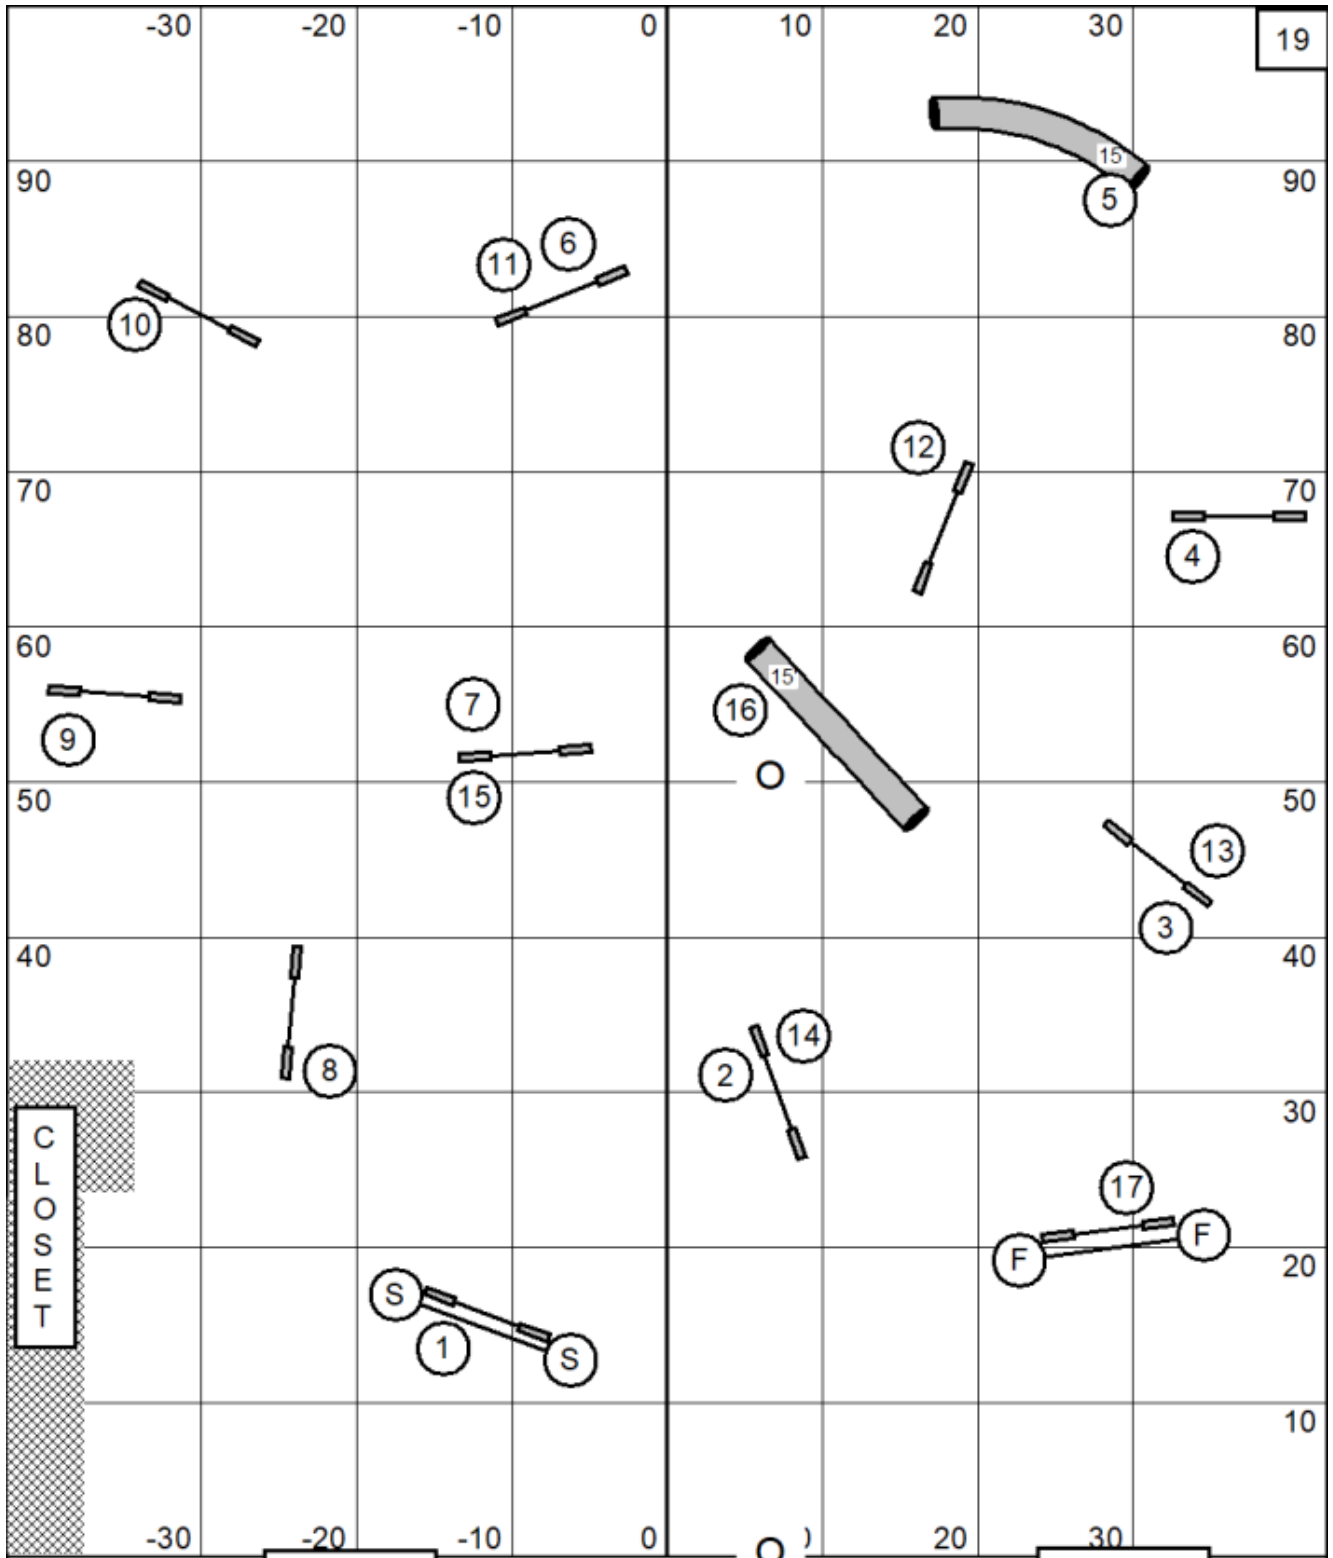

Senior/Champ Speedstakes
Sunday, April 12, 2026
Fusion Pet Retreat
UKI Trial
Judge: Stefanie Theis

Course maps are only approximations