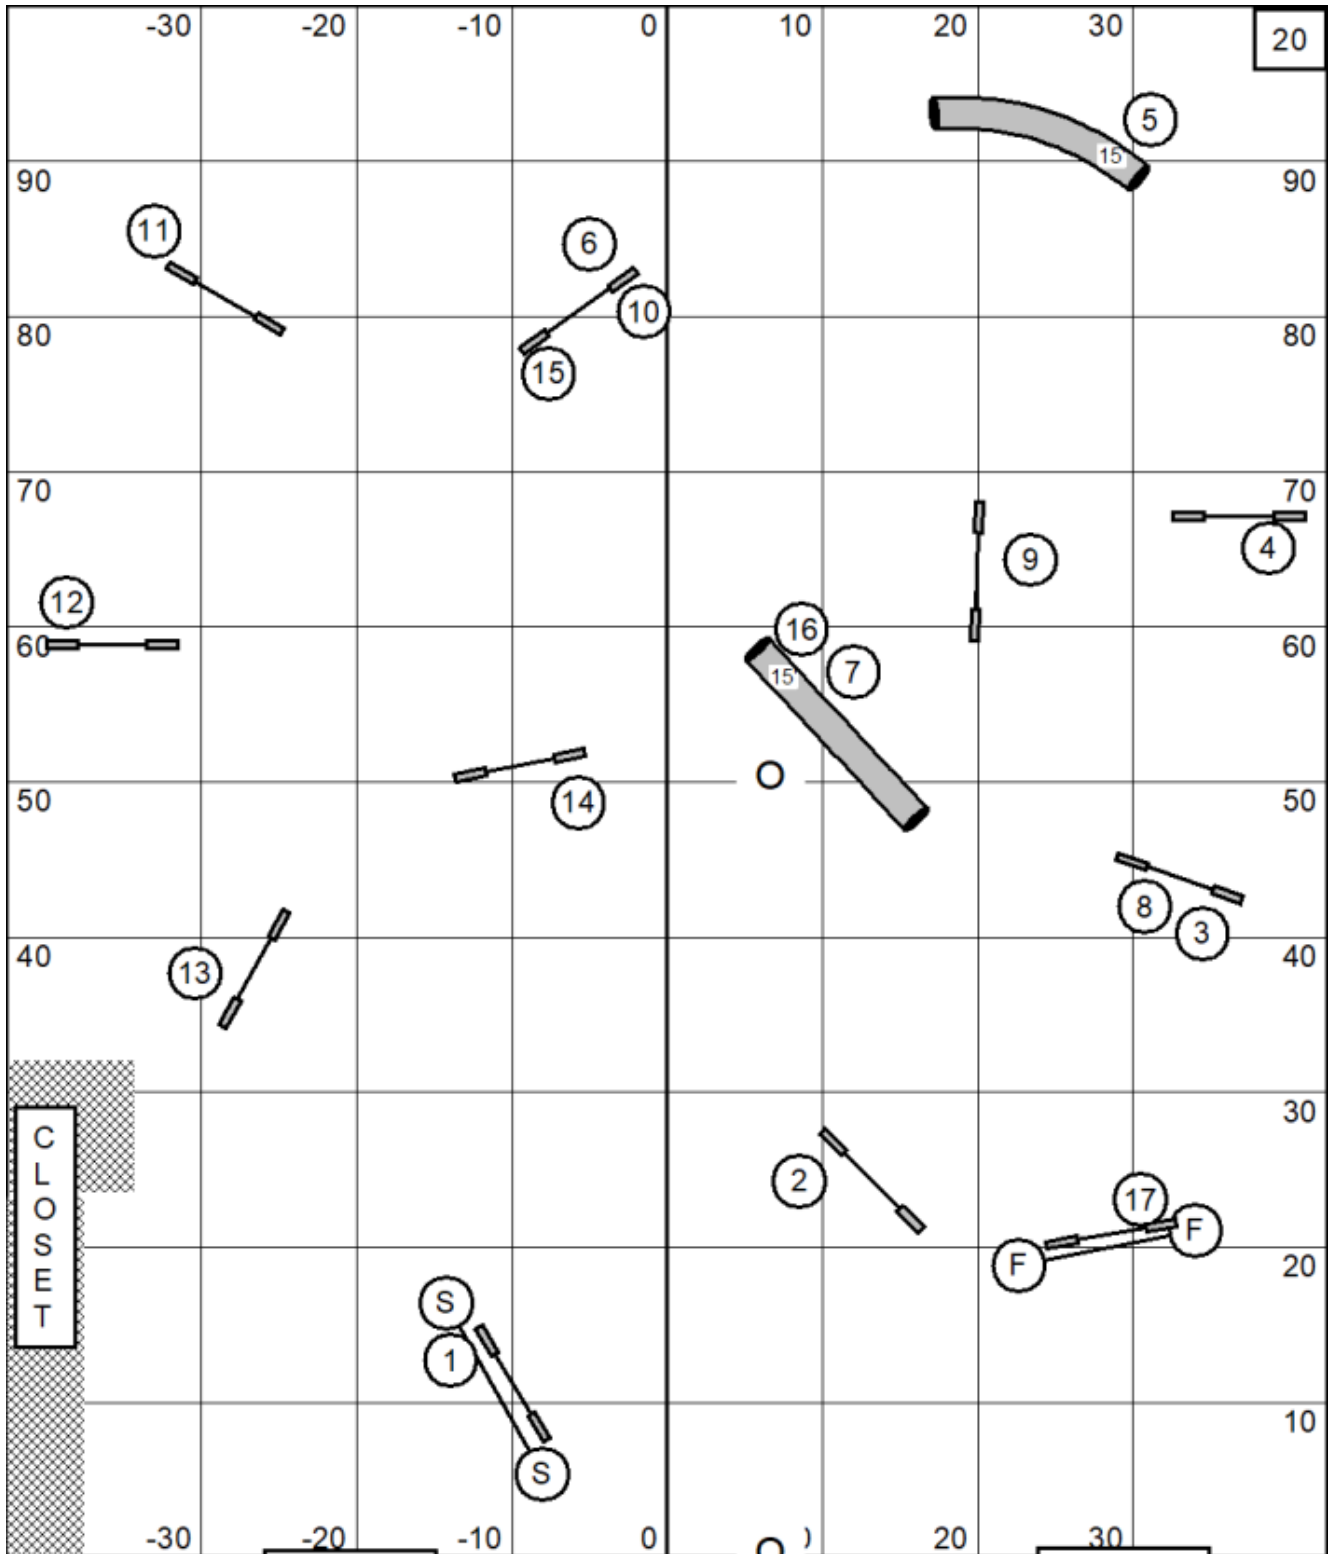

Beginner/Novice Speedstakes
Sunday, April 12, 2026
Fusion Pet Retreat
UKI Trial
Judge: Stefanie Theis

Course maps are only approximations