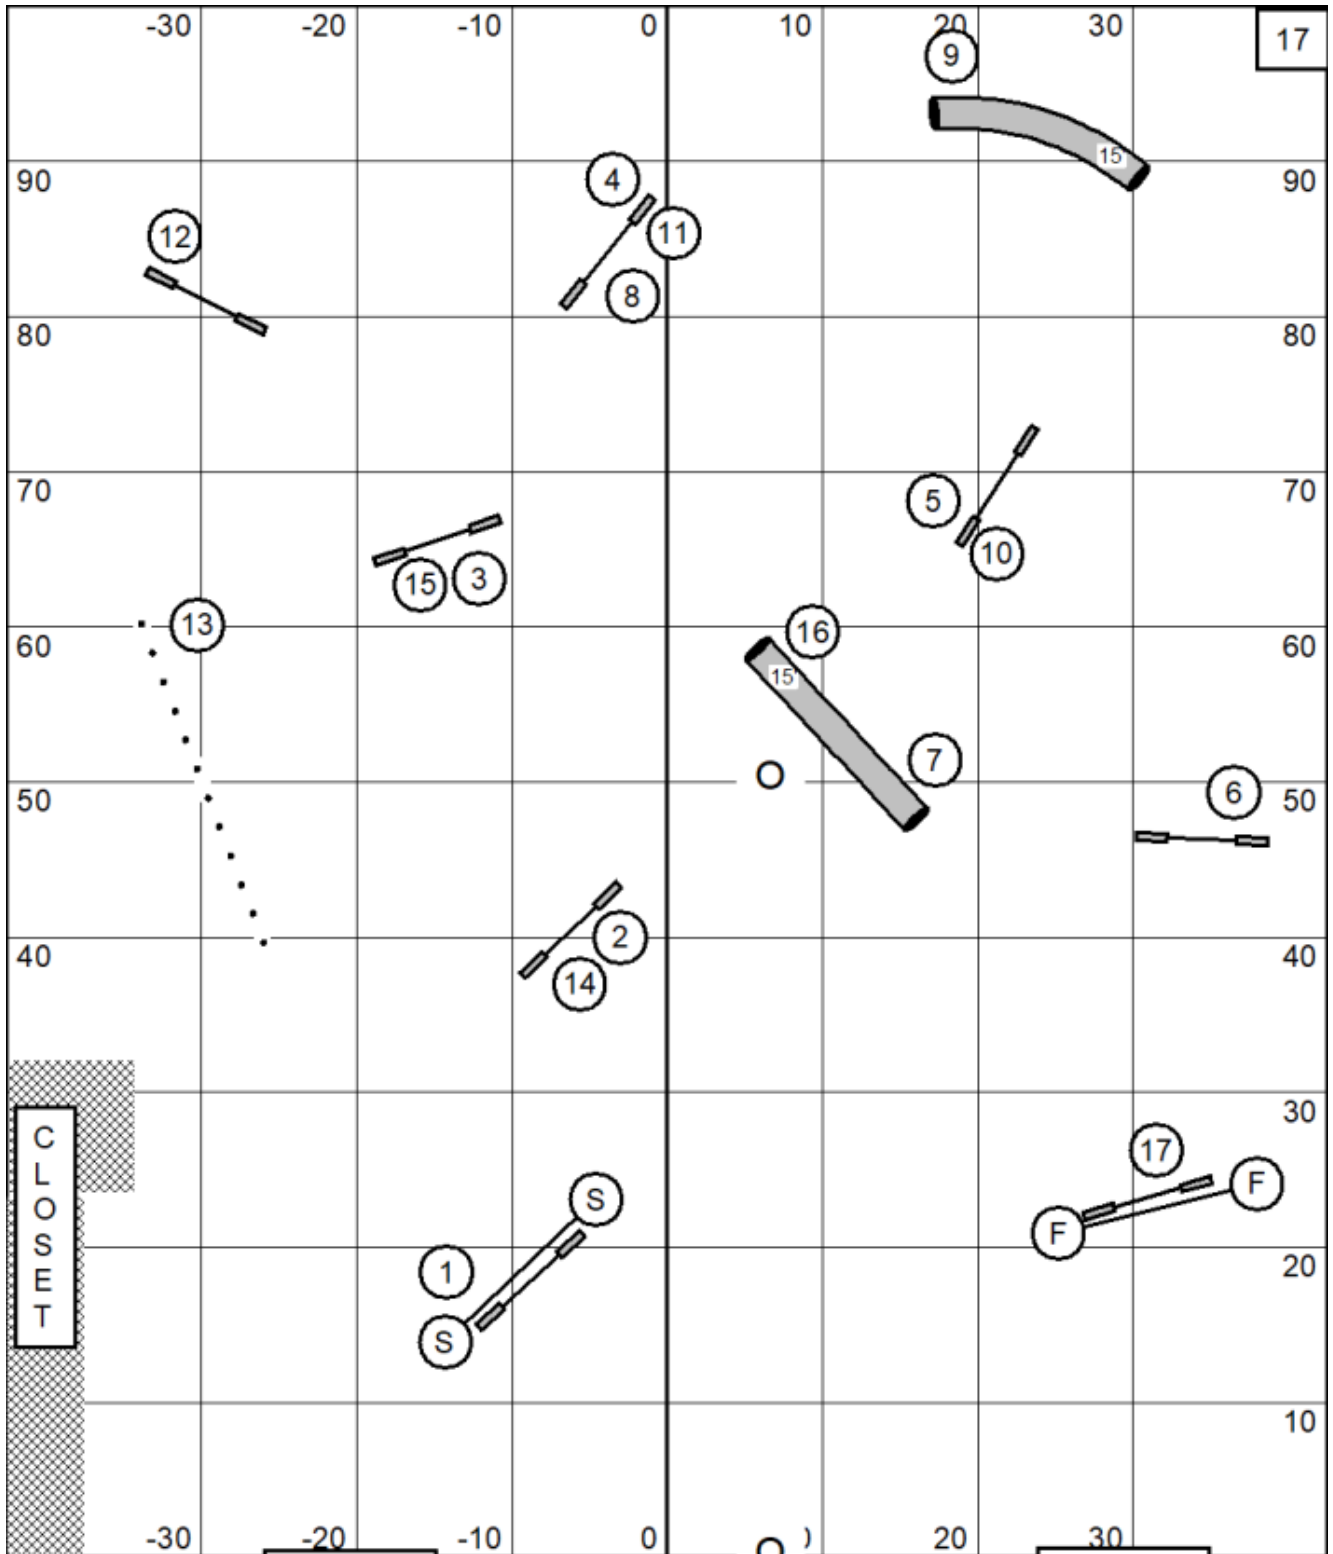

Senior/Champ Jumping
Sunday, April 12, 2026
Fusion Pet Retreat
UKI Trial
Judge: Stefanie Theis

Course maps are only approximations