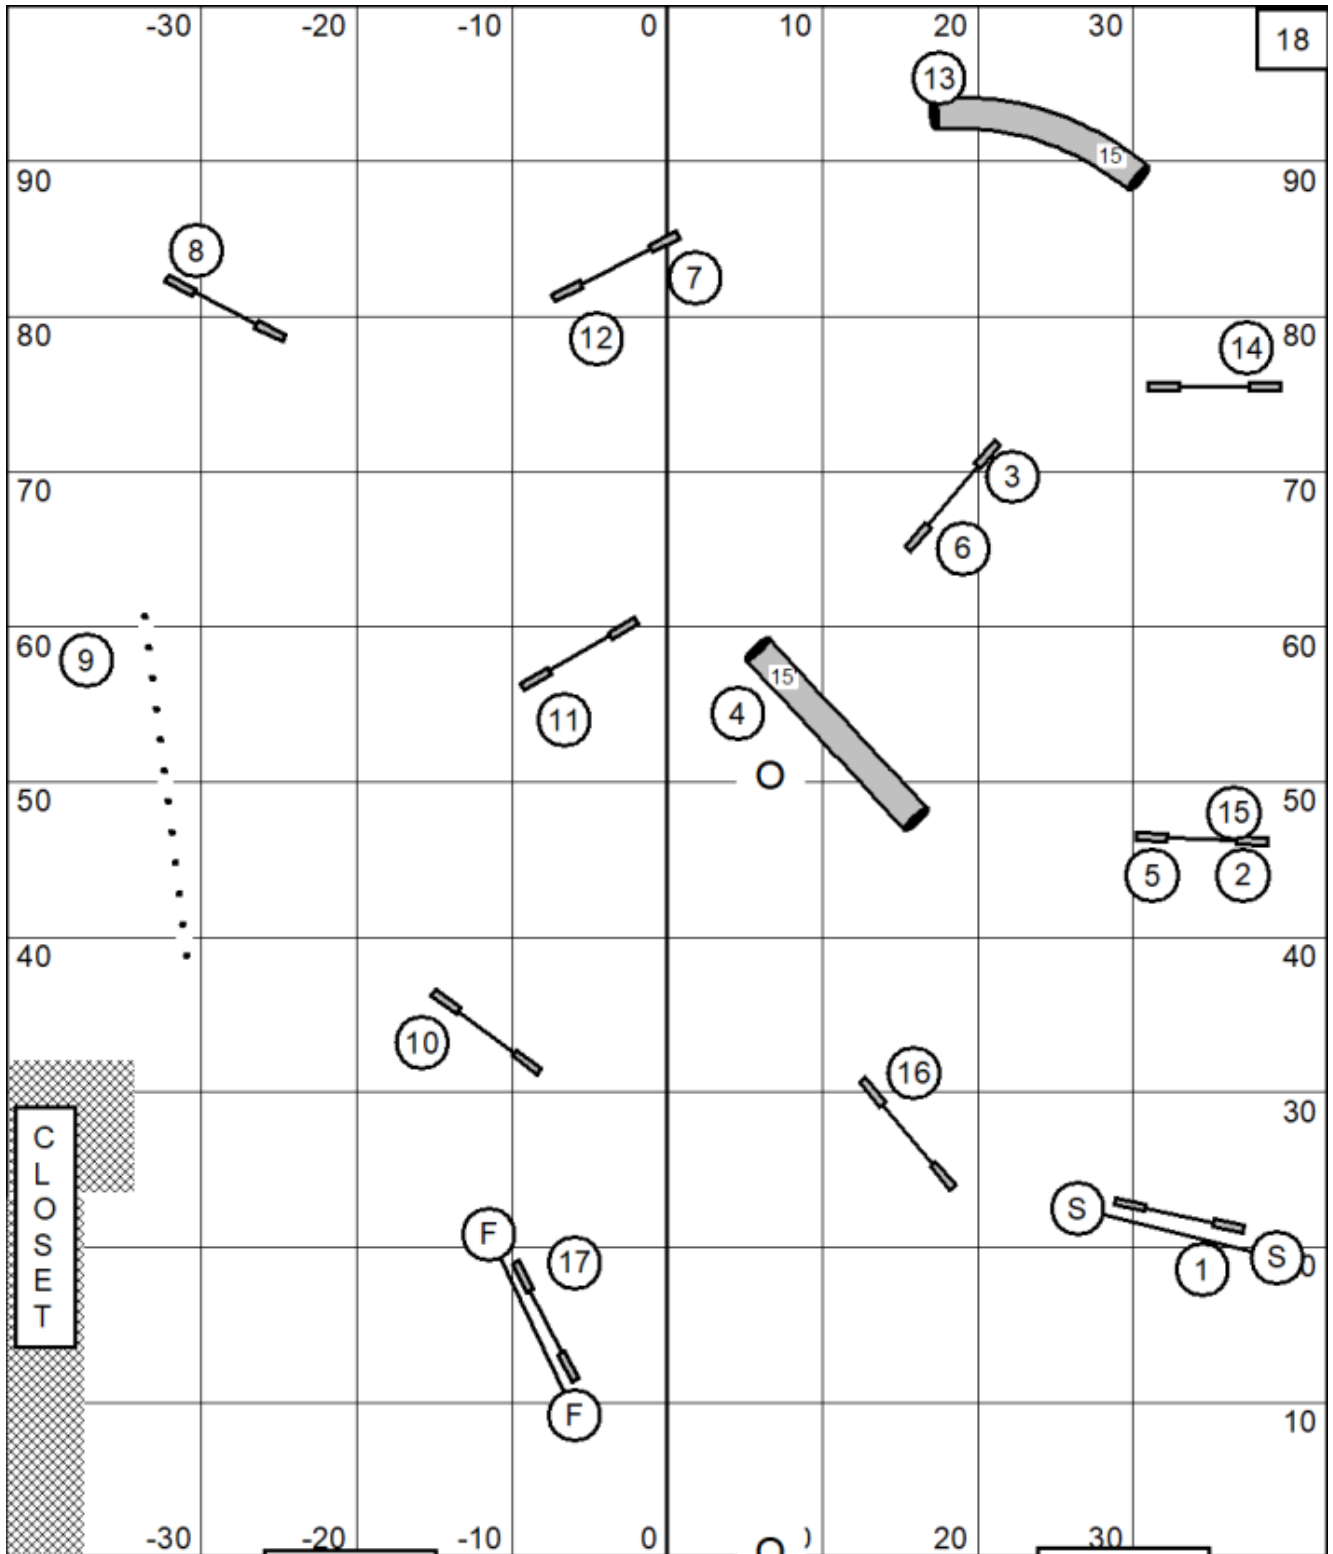

Beginner/Novice Jumping
Sunday, April 12, 2026
Fusion Pet Retreat
UKI Trial
Judge: Stefanie Theis

Course maps are only approximations