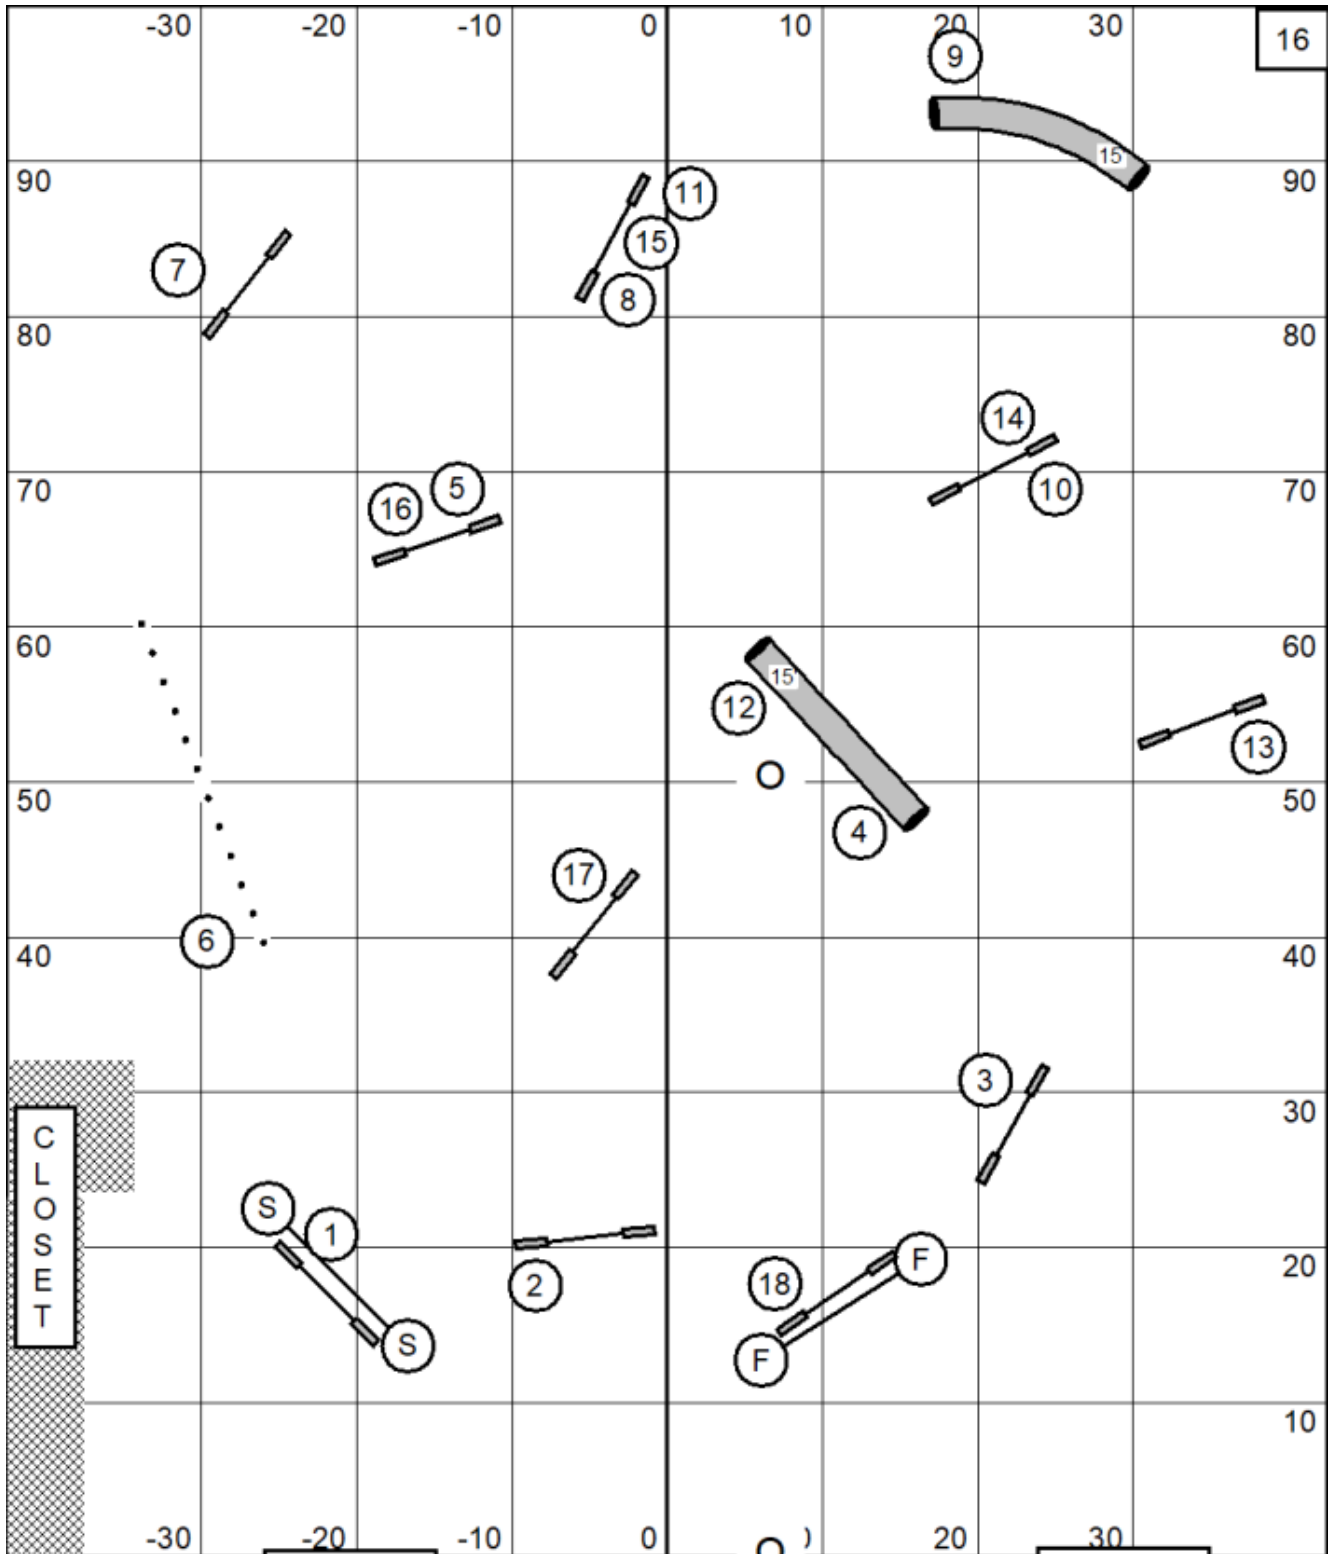

Masters Series Jumping
Sunday, April 12, 2026
Fusion Pet Retreat
UKI Trial
Judge: Stefanie Theis

Course maps are only approximations