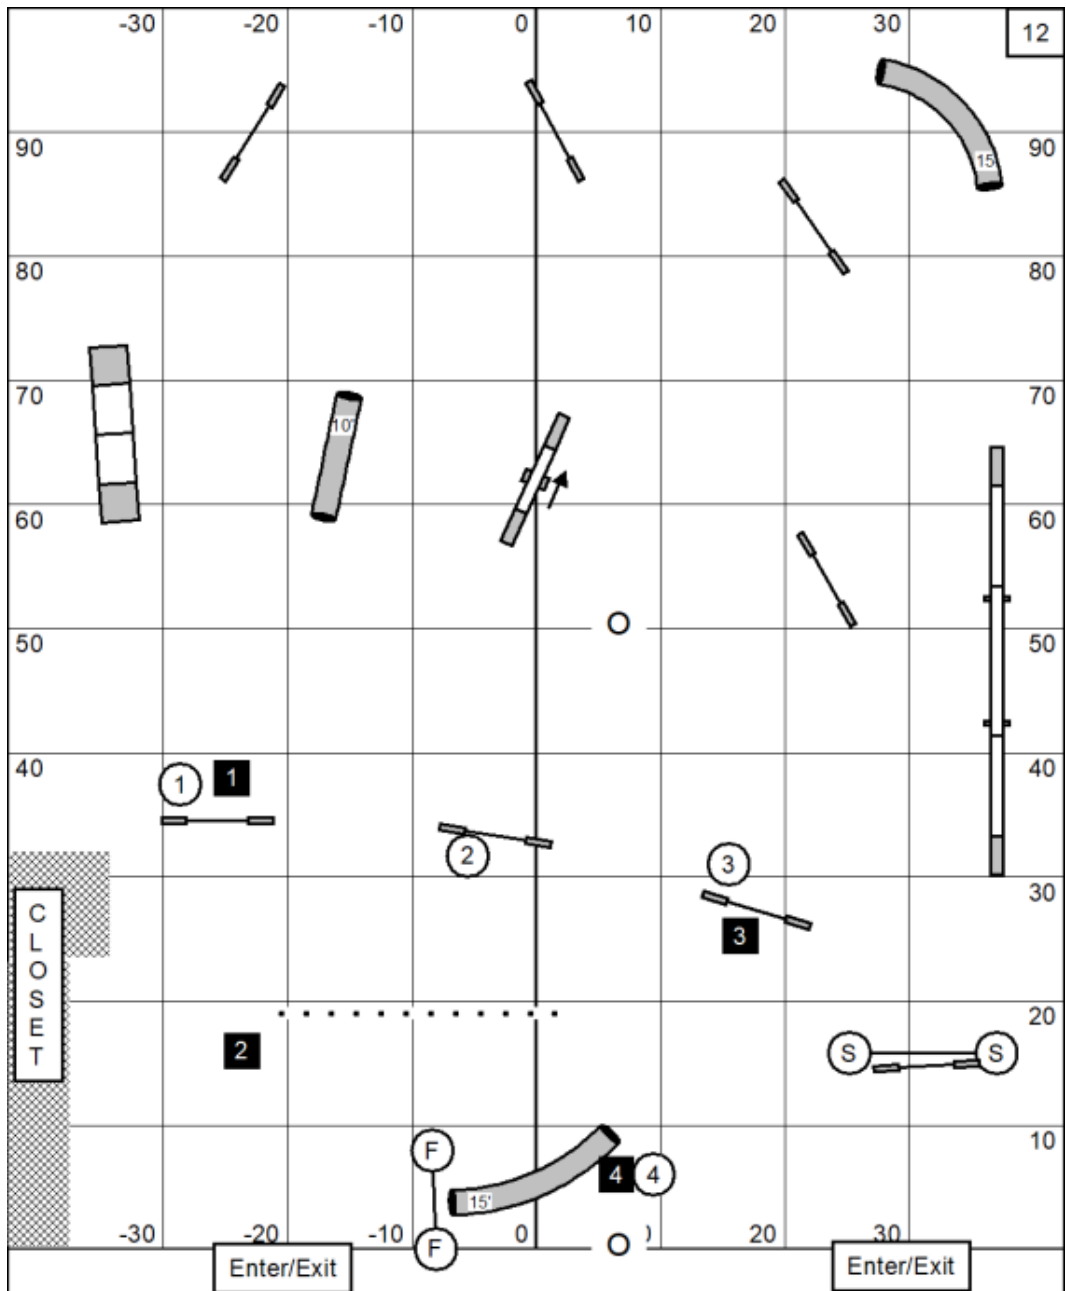

Course maps are only approximations

Senior/Champ Gamblers
 Sunday, April 12, 2026
 Fusion Pet Retreat
 UKI Trial
 Judge: Stefanie Theis

25 points needed to qualify

Opening: 25secs
 Closing Times
 24/20: 10secs
 16/12/8: 12sec
 20s/16s: 12secs
 12s/8s/4s: 14secs

Opening: Back to back is ok with the exception of contacts, no contact to contact, if you drop a gamble jump in the opening it will not be reset and you will negate your ability to score points in the closing using that gamble. You must take the start jump in the indicated direction, it can only be taken ONE time. Finish jump is live at all times, if you take it your turn is over immediately
 Jumps = 1, Round things = 2, Teeter = 3, Aframe = 4, Dog Walk & Weaves = 5
 Closing: Follow the numbers in order
 10pts complete the CIRCLES gamble
 15pts complete the SQUARES gamble

Course maps are only approximations

Beginner/Novice Gamblers
 Sunday, April 12, 2026
 Fusion Pet Retreat
 UKI Trial
 Judge: Stefanie Theis

25 points needed to qualify

Opening: 25secs
 Closing Times
 24/20: 10secs
 16/12/8: 12sec
 20s/16s: 12secs
 12s/8s/4s: 14secs