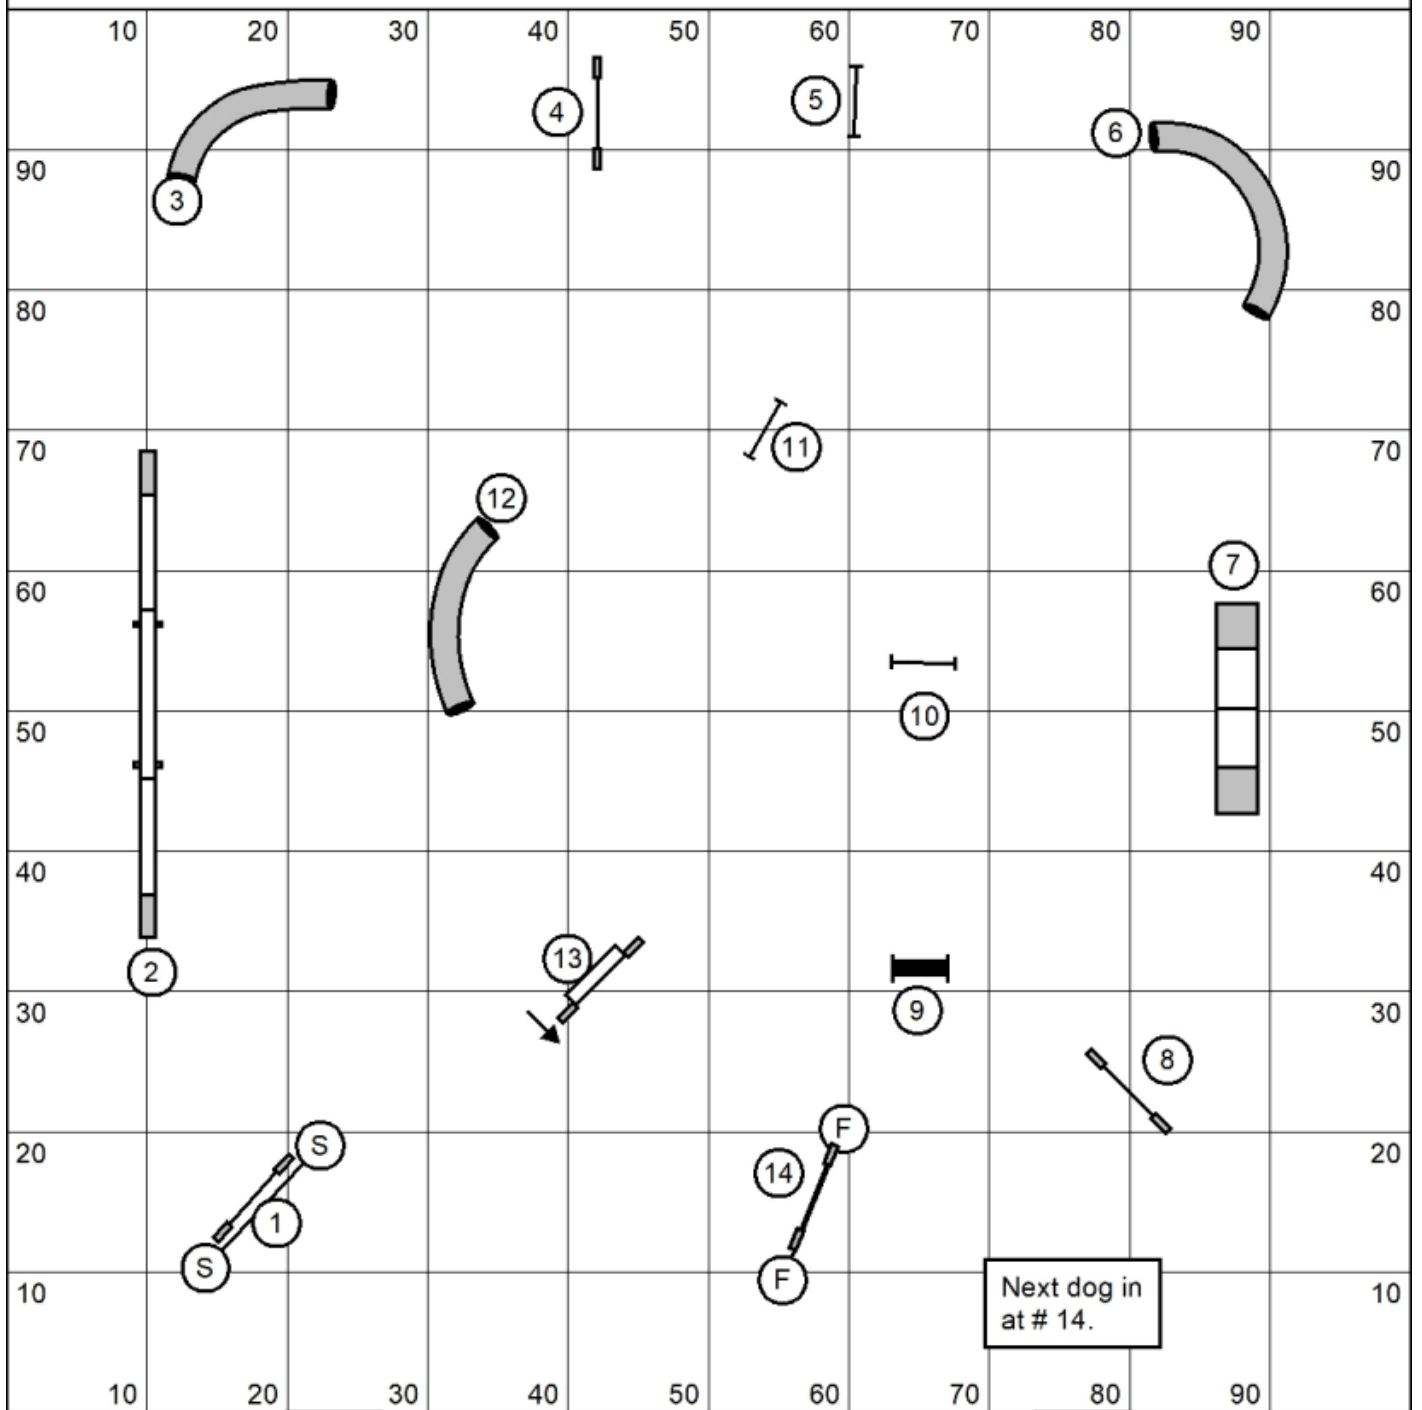

Standard 1 Ring 1 Rd 2

Next dog in
at # 14.

Gate

Gate

Standard 1 Rd 2
Judged by Cheryl Huffman
Designed by Steve Klein
April 12, 2026
Columbia Agility Team
Ridgefield, Washington