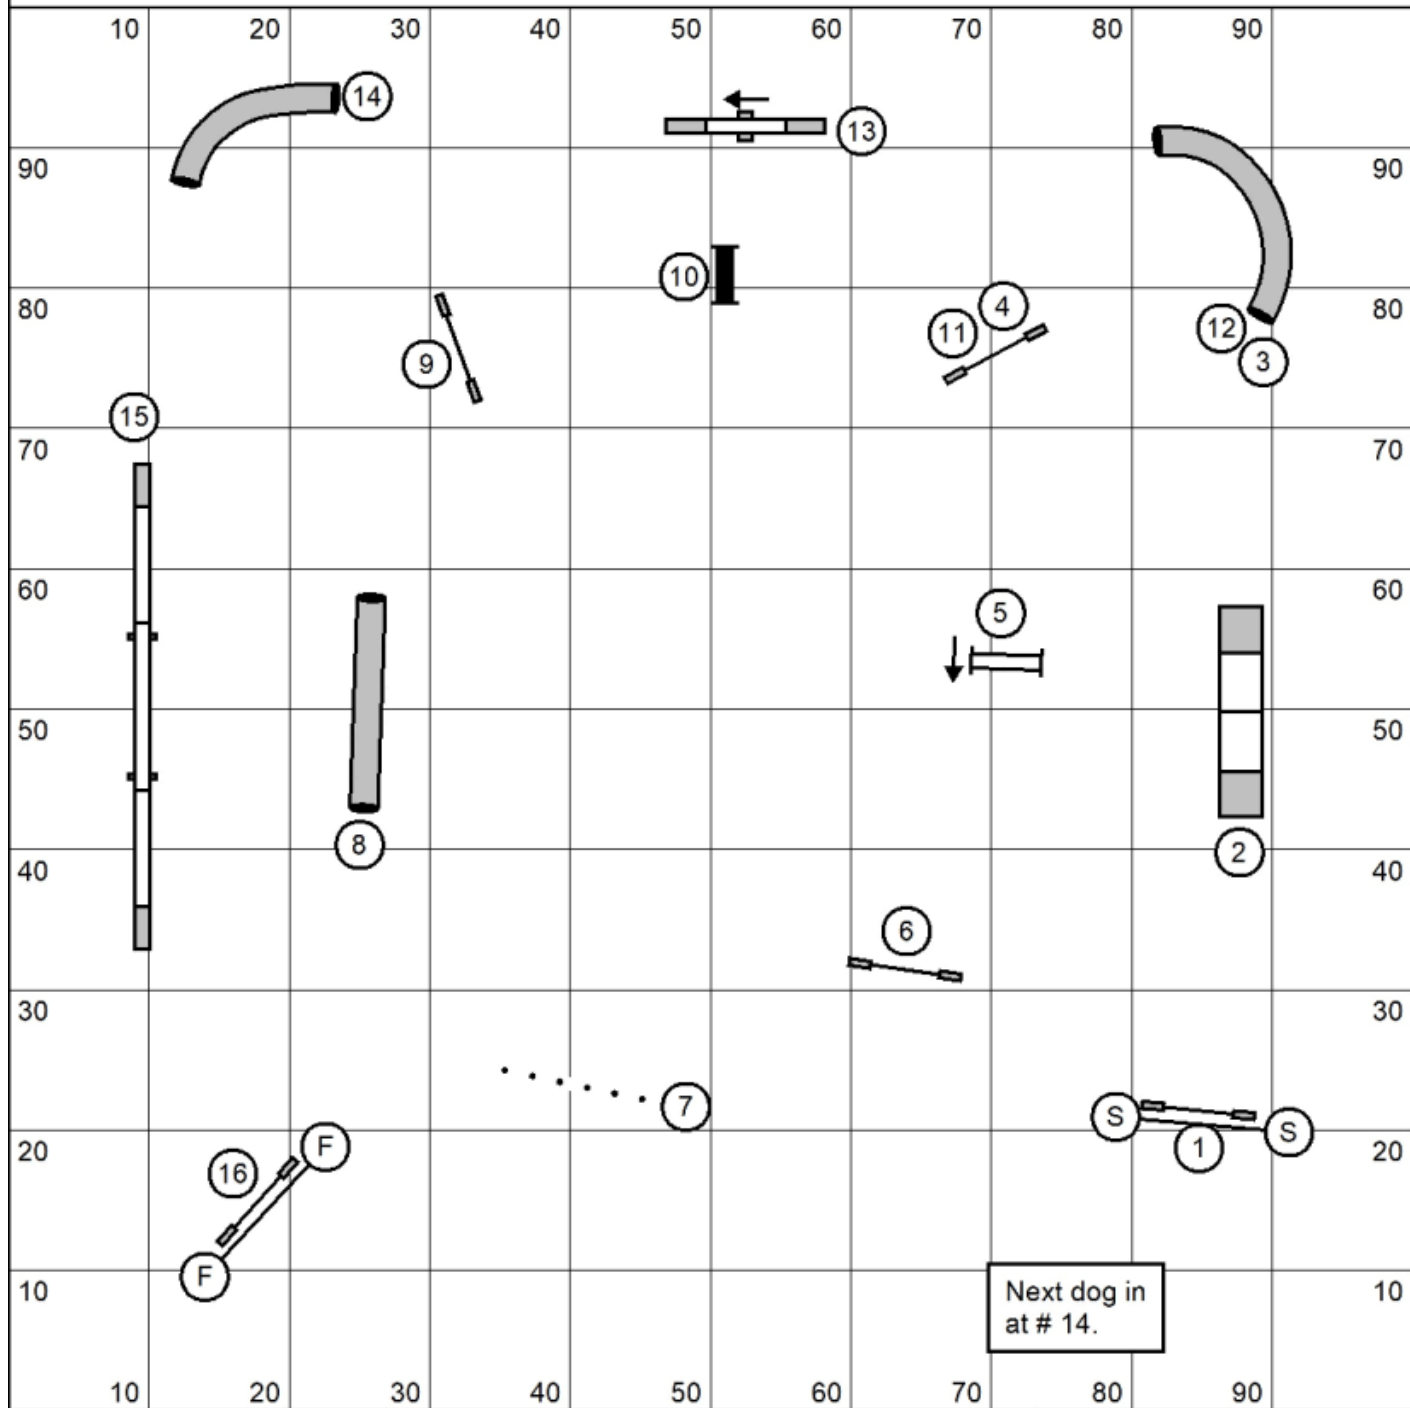

Standard 1 Ring 1 Rd 1

Next dog in
at # 12.

Gate

Gate

Standard 1 Rd 1
 Judged by Cheryl Huffman
 Designed by Steve Klein
 April 12, 2026
 Columbia Agility Team
 Ridgefield, Washington

Standard 2,3 Ring 1 Rd 1

Next dog in
at # 14.

Gate

Gate

Standard 2,3 Rd 1
 Judged by Cheryl Huffman
 Designed by Steve Klein
 April 12, 2026
 Columbia Agility Team
 Ridgefield, Washington

Standard 5,C Ring 1 Rd 1

Gate

Gate

Standard 5,C Rd 1
 Judged by Cheryl Huffman
 Designed by Steve Klein
 April 12, 2026
 Columbia Agility Team
 Ridgefield, Washington

Standard 5,C Ring 1 Rd 2

Next dog in at # 16.

Gate

Gate

Standard 5,C Rd 2
 Judged by Cheryl Huffman
 Designed by Steve Klein
 April 12, 2026
 Columbia Agility Team
 Ridgefield, Washington

Standard 2,3 Ring 1 Rd 2