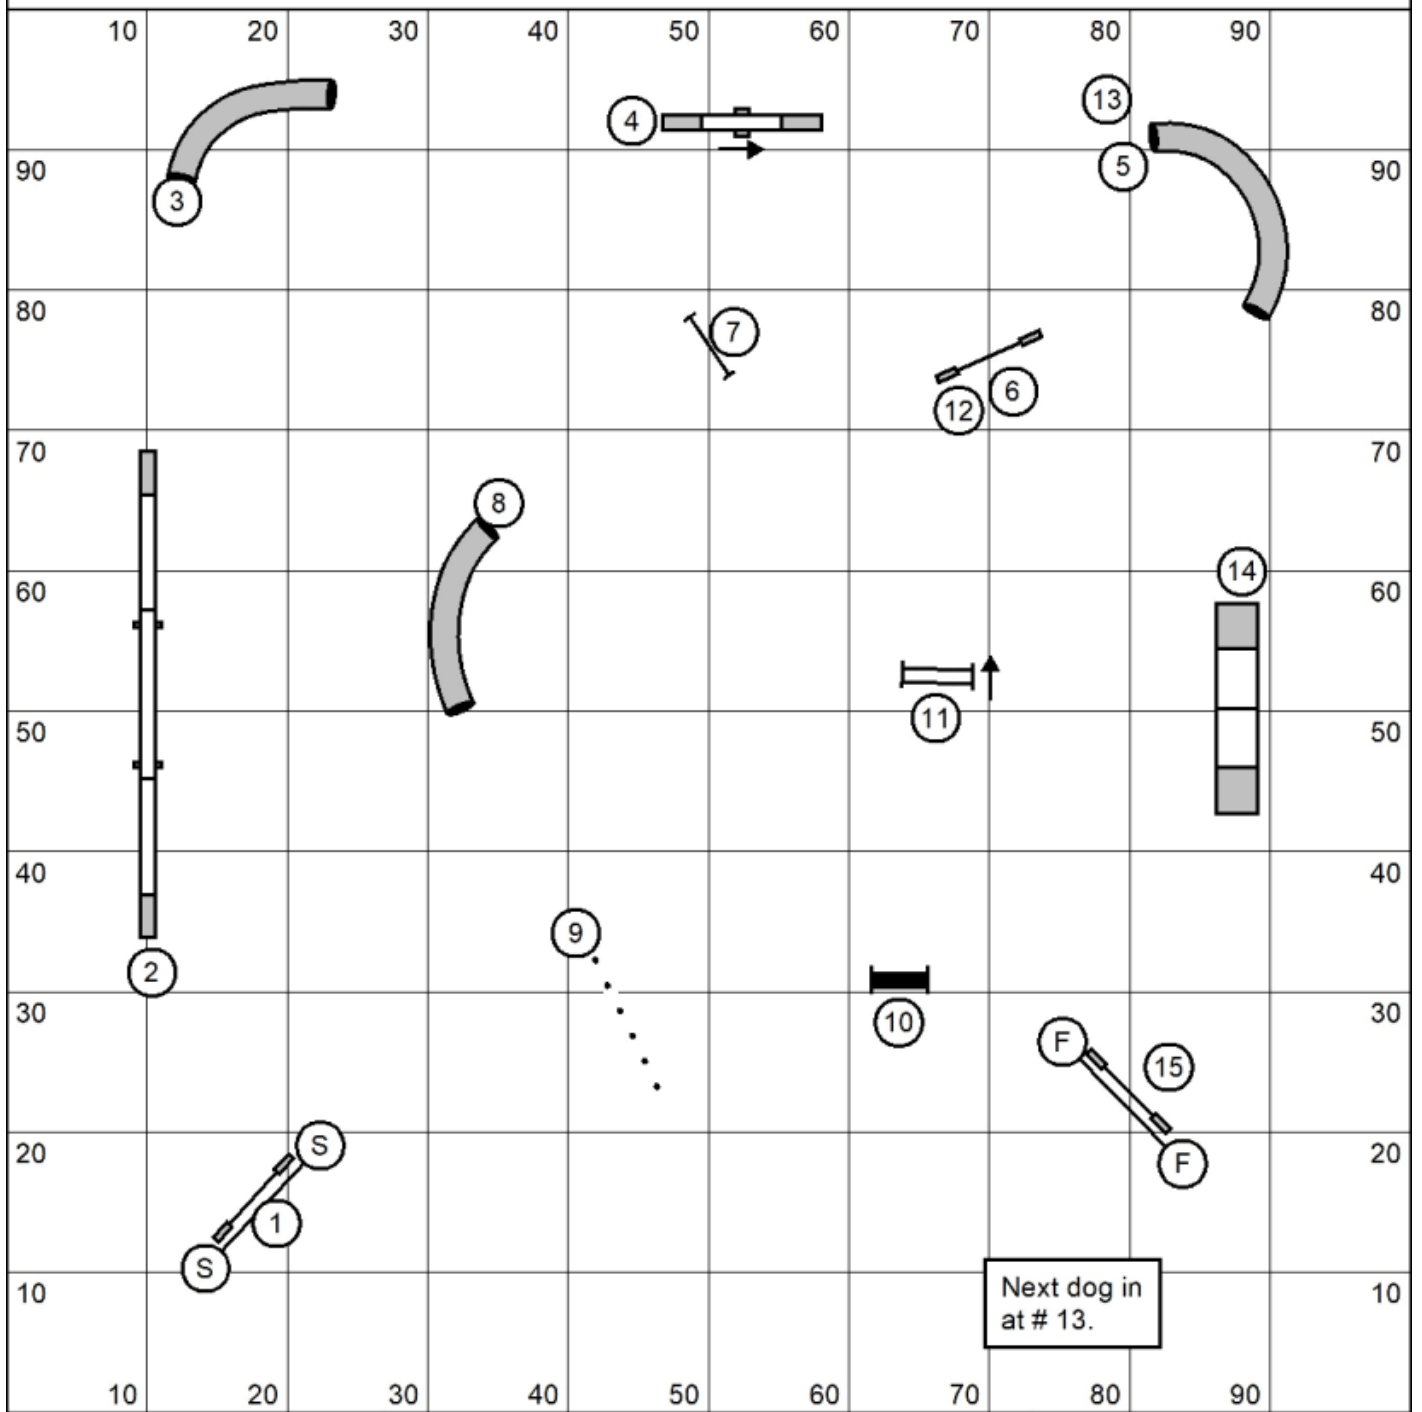

Standard 5,C Ring 1 Rd 2

Next dog in at # 16.

Gate

Gate

Standard 5,C Rd 2
 Judged by Cheryl Huffman
 Designed by Steve Klein
 April 12, 2026
 Columbia Agility Team
 Ridgefield, Washington

Standard 2,3 Ring 1 Rd 2