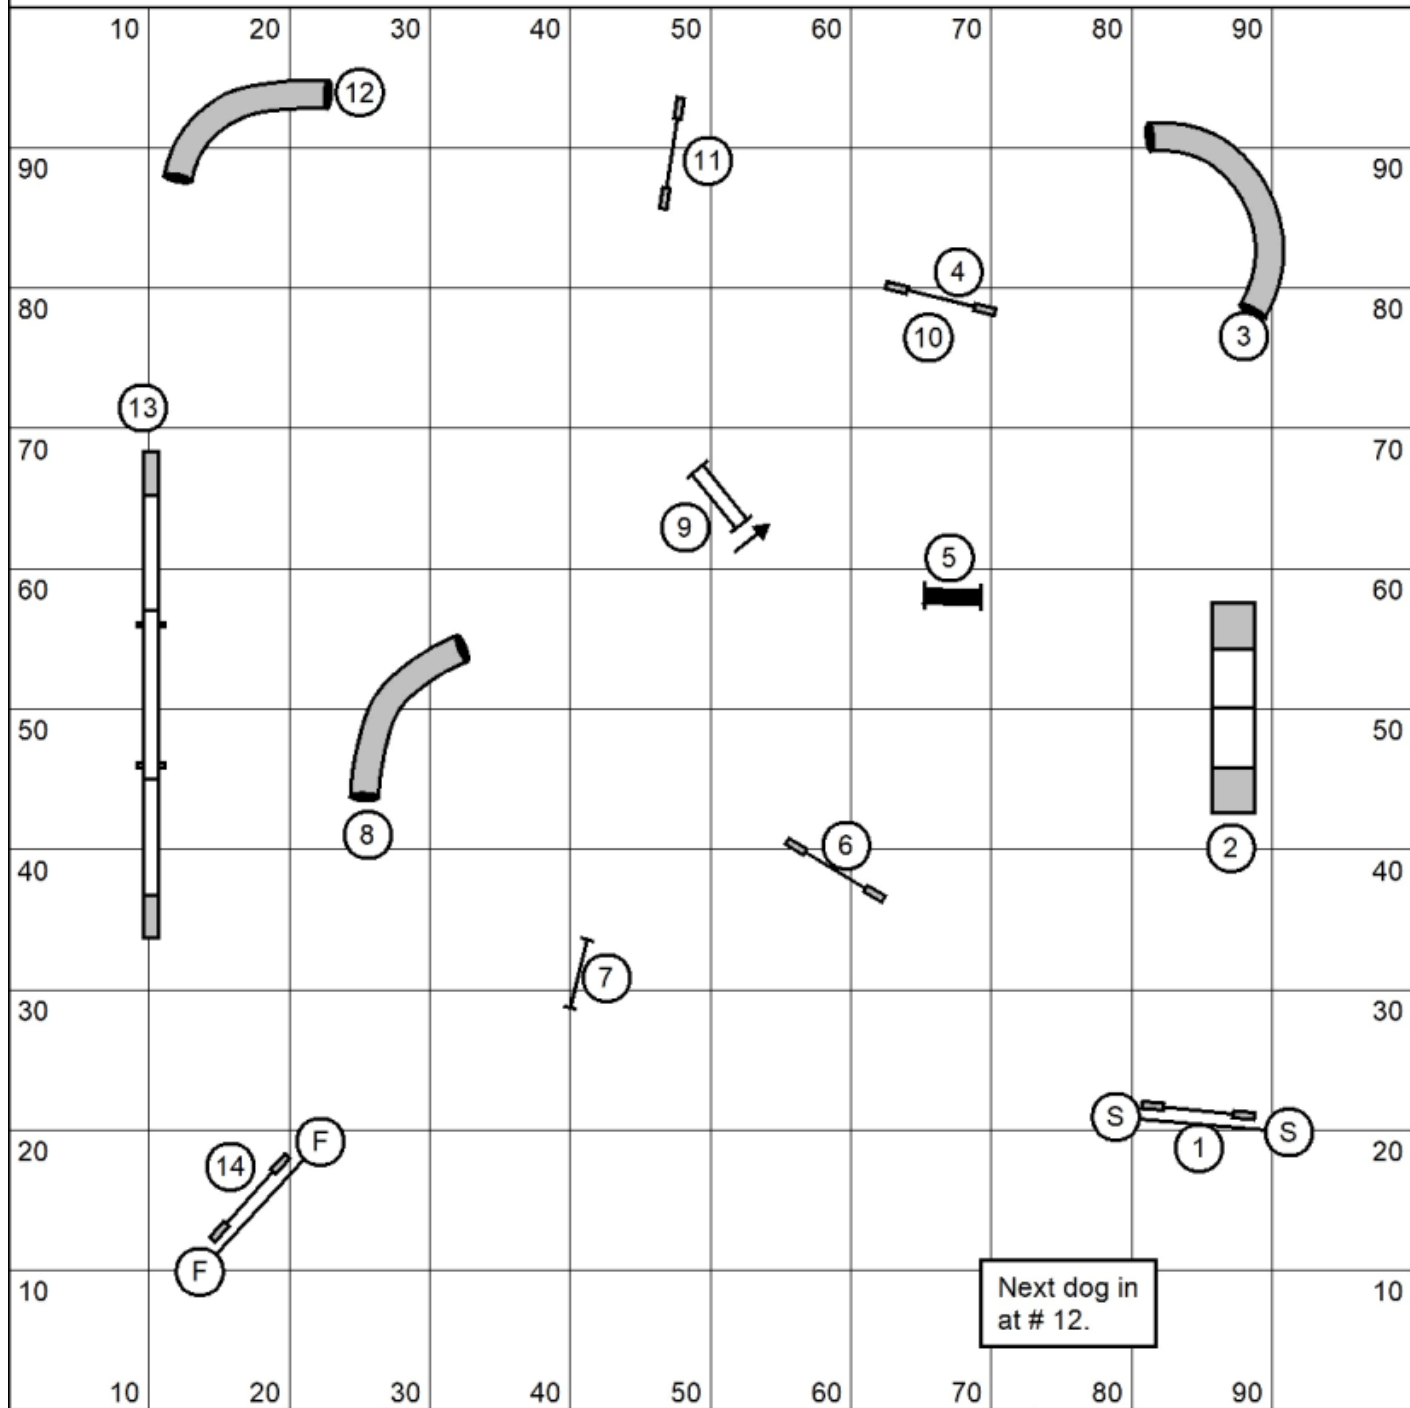

Standard 1 Ring 1 Rd 1

Next dog in
at # 12.

Gate

Gate

Standard 1 Rd 1
 Judged by Cheryl Huffman
 Designed by Steve Klein
 April 12, 2026
 Columbia Agility Team
 Ridgefield, Washington

Standard 2,3 Ring 1 Rd 1

Next dog in
at # 14.

Gate

Gate

Standard 2,3 Rd 1
 Judged by Cheryl Huffman
 Designed by Steve Klein
 April 12, 2026
 Columbia Agility Team
 Ridgefield, Washington

Standard 5,C Ring 1 Rd 1

Gate

Gate

Standard 5,C Rd 1
 Judged by Cheryl Huffman
 Designed by Steve Klein
 April 12, 2026
 Columbia Agility Team
 Ridgefield, Washington