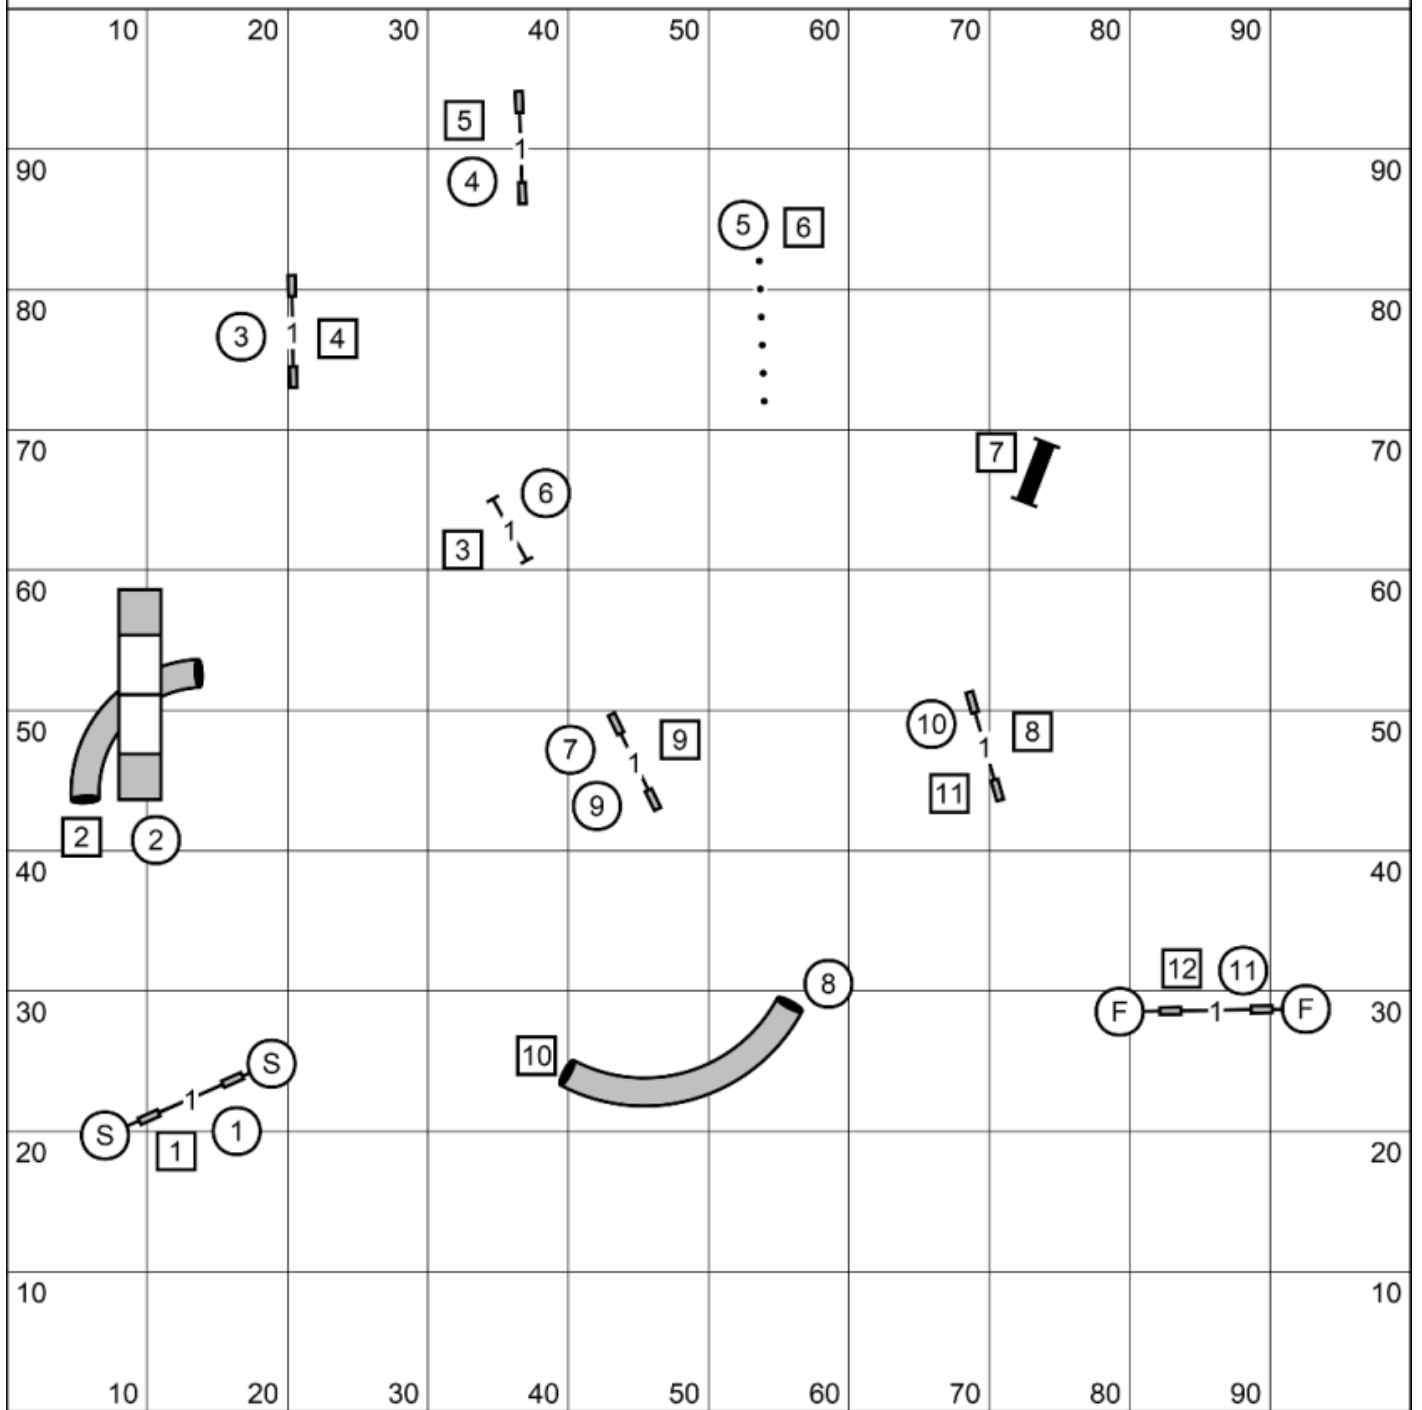

Colors Levels 3, 5 & C

Enter / Exit

Colors Levels 3, 5 & C
Judged by: Dan Roy
Sunday, April 12, 2026
Columbia Agility Team
Ridgefield, WA

Enter / Exit