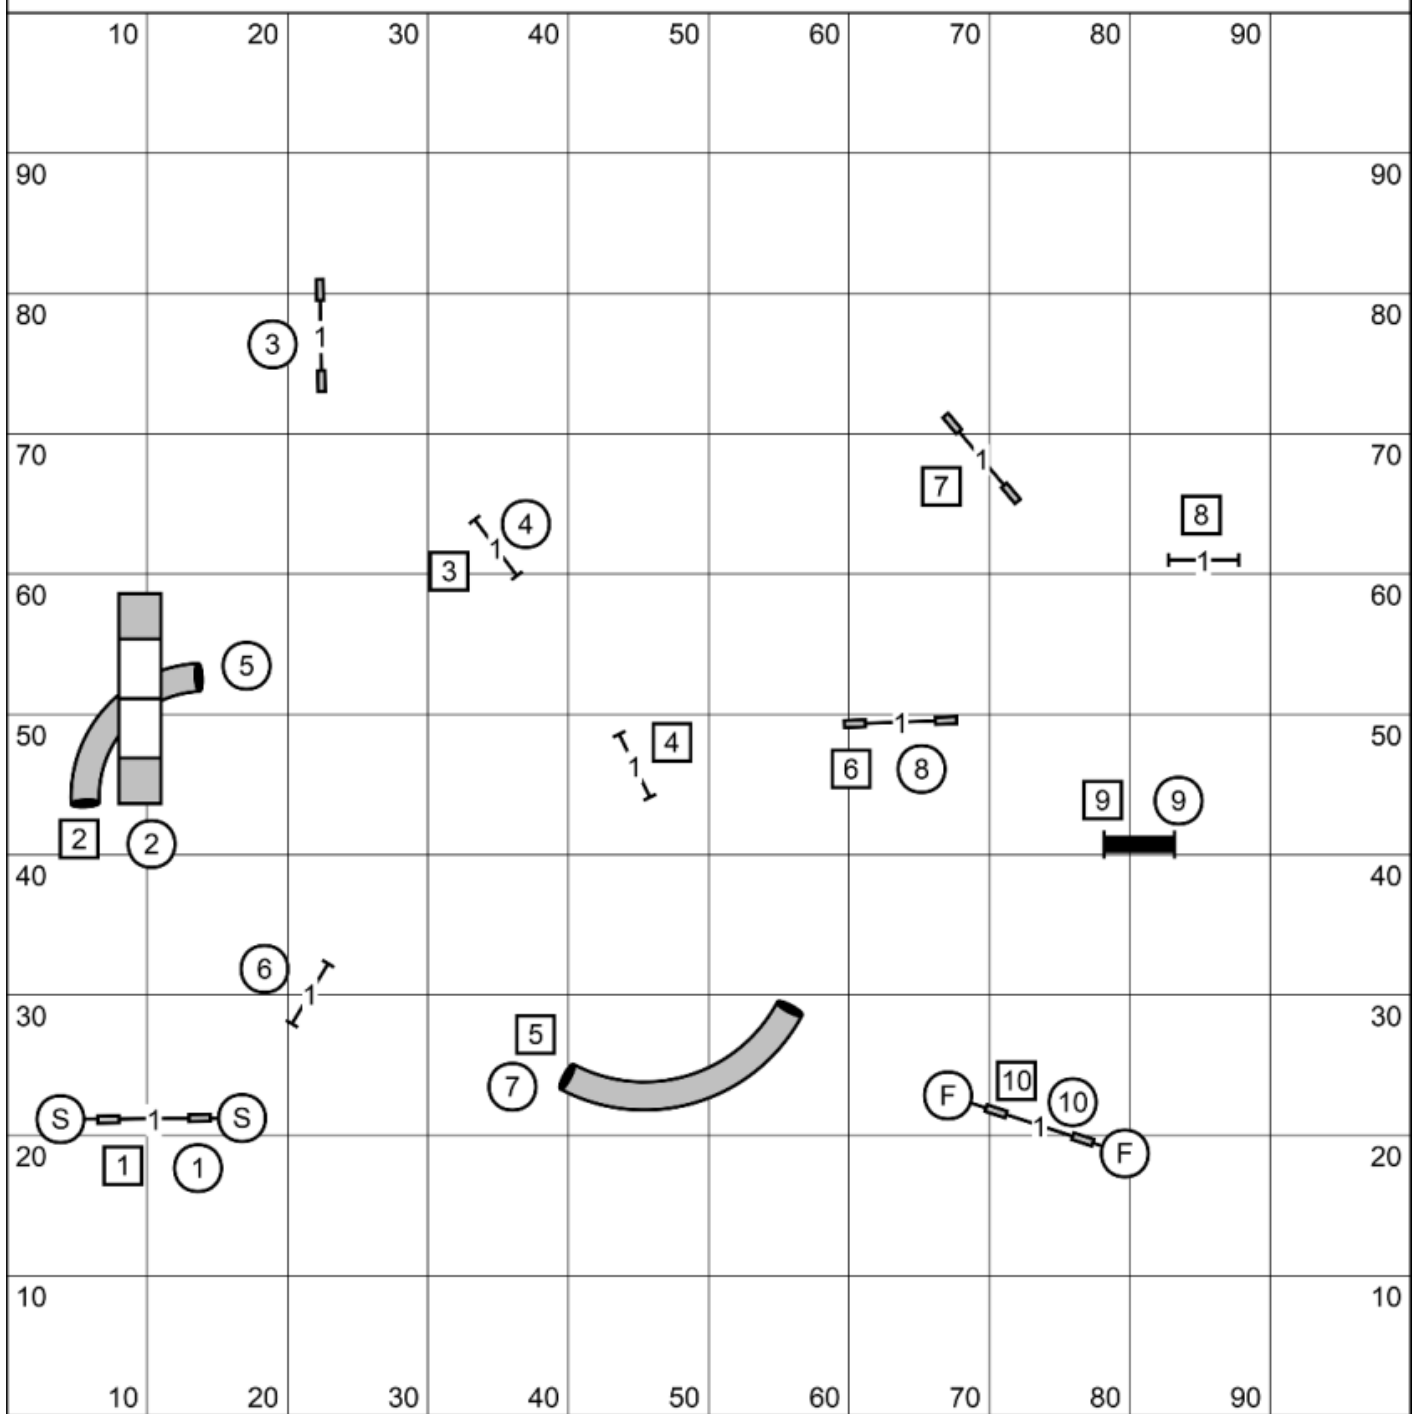

Colors Levels 1 & 2

Enter / Exit

Colors Levels 1 & 2
Judged by: Dan Roy
Sunday, April 12, 2026
Columbia Agility Team
Ridgefield, WA

Enter / Exit