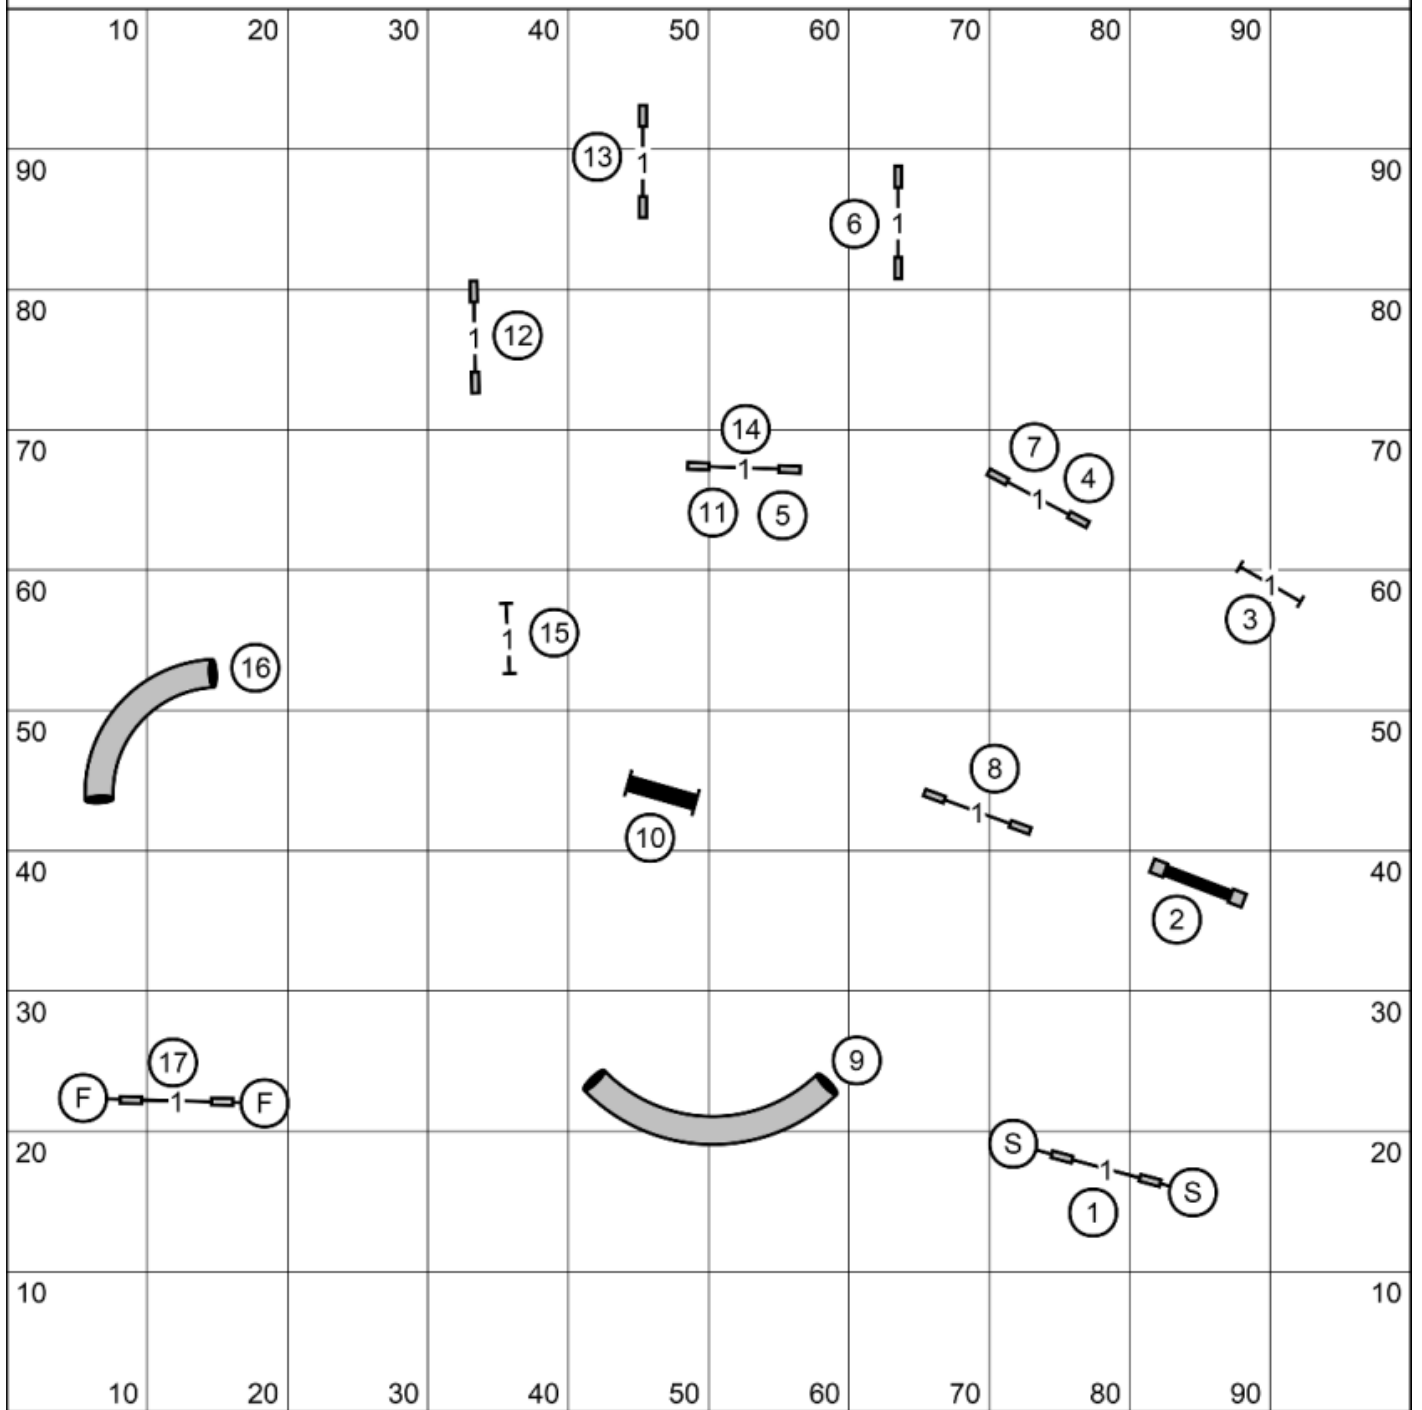

Enter / Exit

Colors Levels 1 & 2

Enter / Exit

Colors Levels 1 & 2
 Judged by: Dan Roy
 Sunday, April 12, 2026
 Columbia Agility Team
 Ridgefield, WA

Enter / Exit

Jumpers Levels 3, 5 & C

Enter / Exit

Jumpers Levels 3, 5 & C
 Judged by: Dan Roy
 Sunday, April 12, 2026
 Columbia Agility Team
 Ridgefield, WA