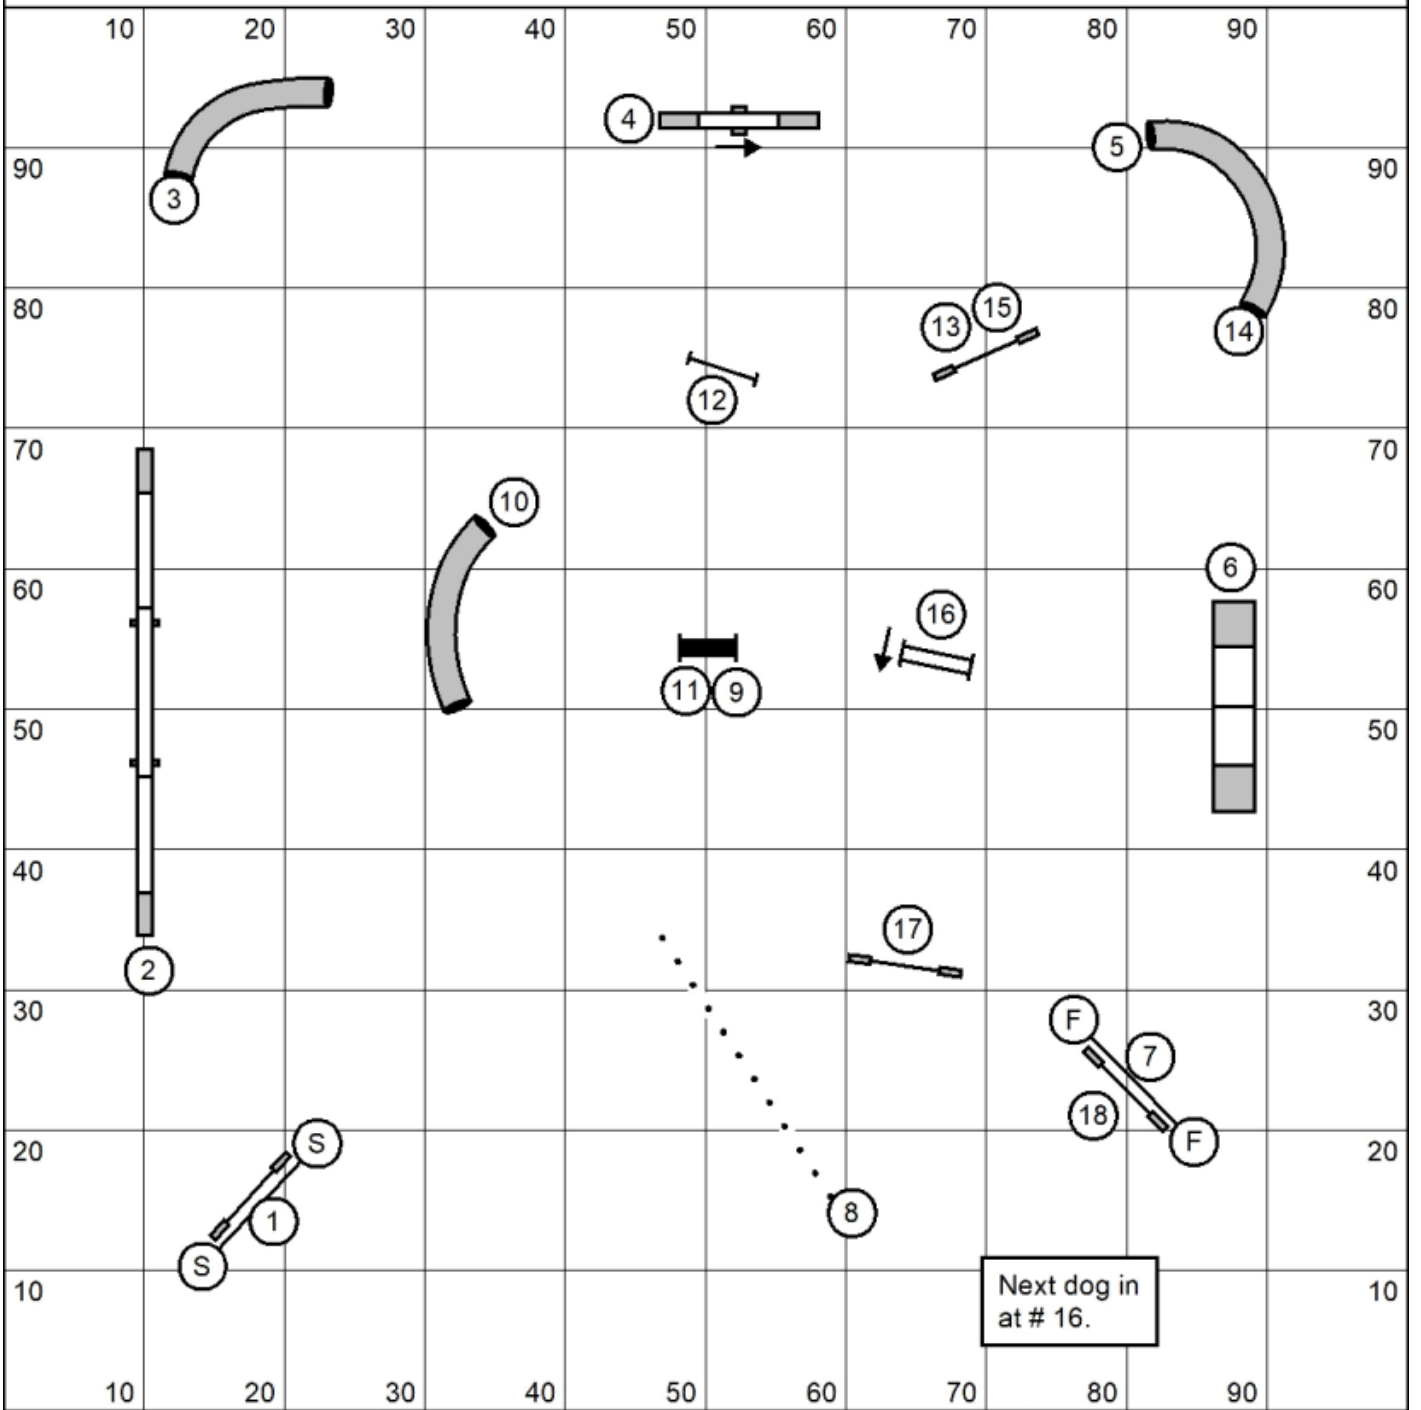

Standard 5,C Ring 1 Rd 2

Next dog in at # 16.

Gate

Gate

Standard 5,C Rd 2
Judged by Cheryl Huffman
Designed by Steve Klein
April 12, 2026
Columbia Agility Team
Ridgefield, Washington