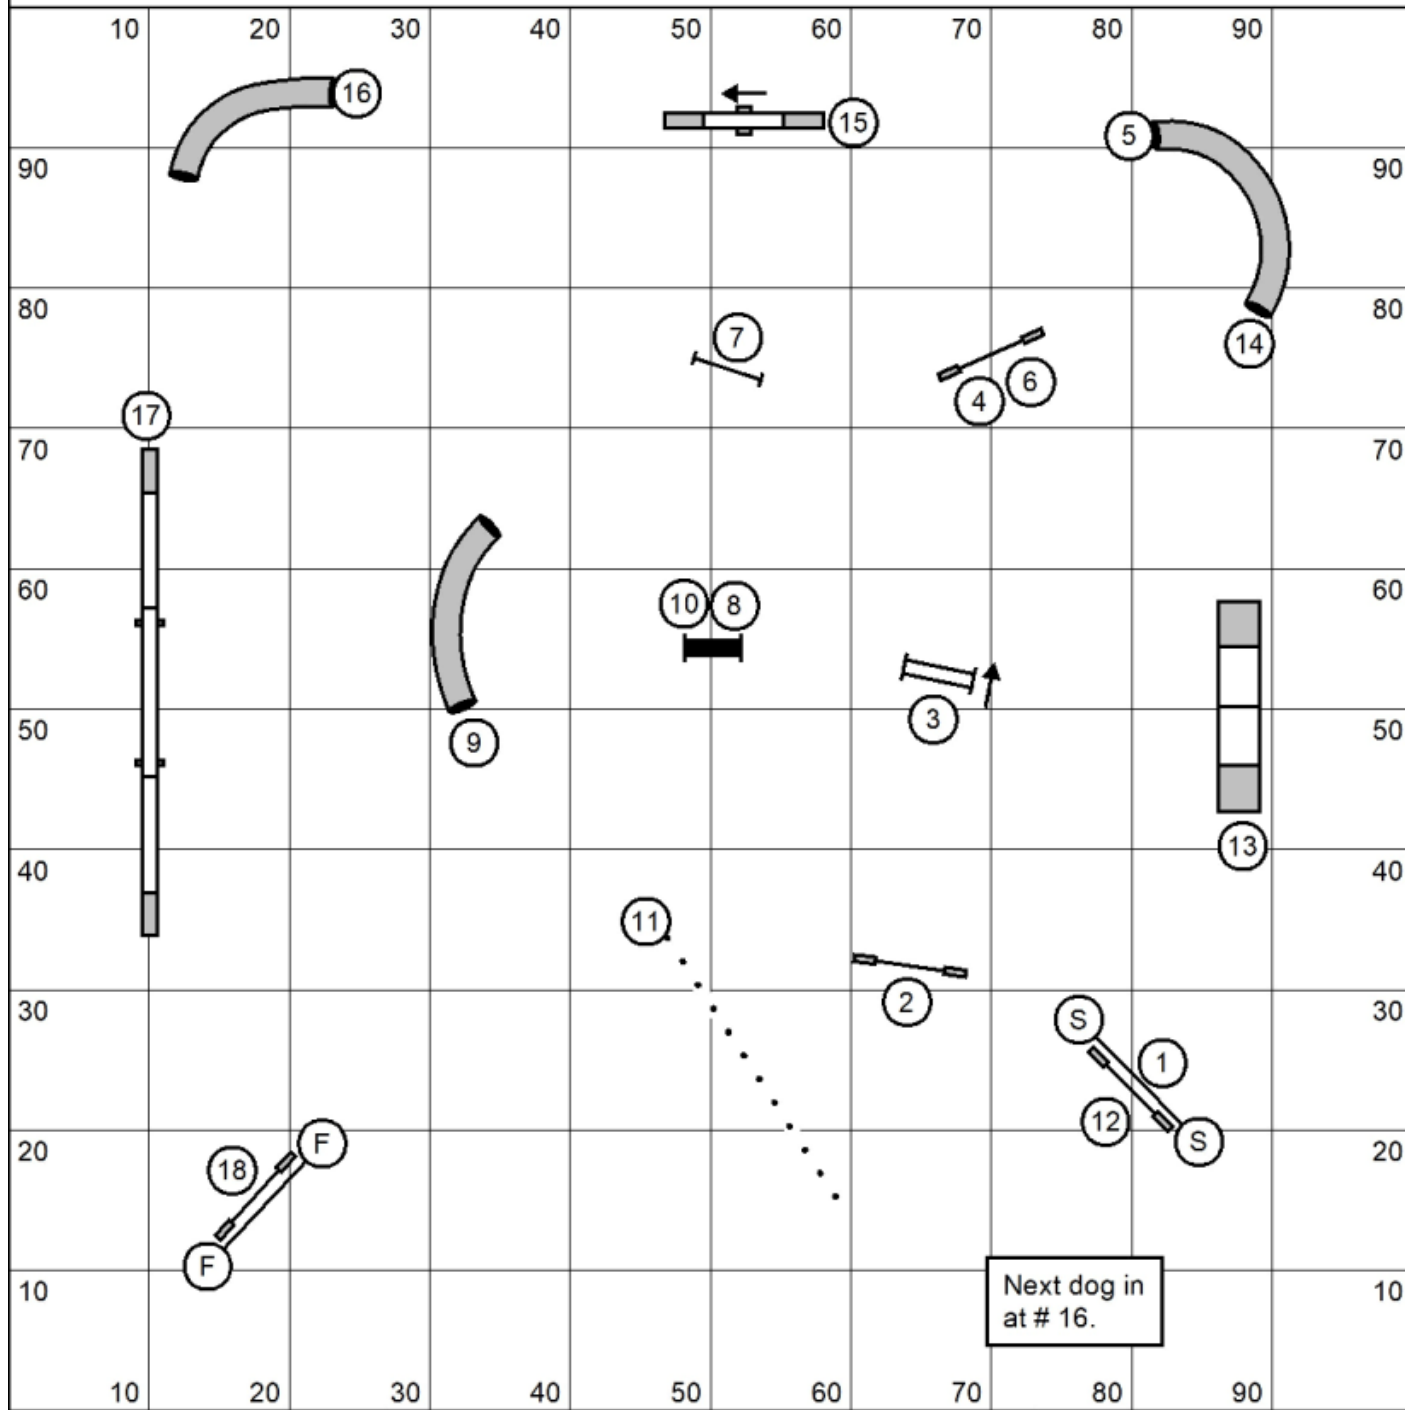

Standard 1 Ring 1 Rd 1

Next dog in
at # 12.

Gate

Gate

Standard 1 Rd 1
 Judged by Cheryl Huffman
 Designed by Steve Klein
 April 12, 2026
 Columbia Agility Team
 Ridgefield, Washington

Standard 2,3 Ring 1 Rd 1

Next dog in
at # 14.

Gate

Gate

Standard 2,3 Rd 1
 Judged by Cheryl Huffman
 Designed by Steve Klein
 April 12, 2026
 Columbia Agility Team
 Ridgefield, Washington

Standard 5,C Ring 1 Rd 1

Gate

Gate

Standard 5,C Rd 1
 Judged by Cheryl Huffman
 Designed by Steve Klein
 April 12, 2026
 Columbia Agility Team
 Ridgefield, Washington

Standard 5,C Ring 1 Rd 2

Next dog in at # 16.

Gate

Gate

Standard 5,C Rd 2
 Judged by Cheryl Huffman
 Designed by Steve Klein
 April 12, 2026
 Columbia Agility Team
 Ridgefield, Washington

Standard 2,3 Ring 1 Rd 2