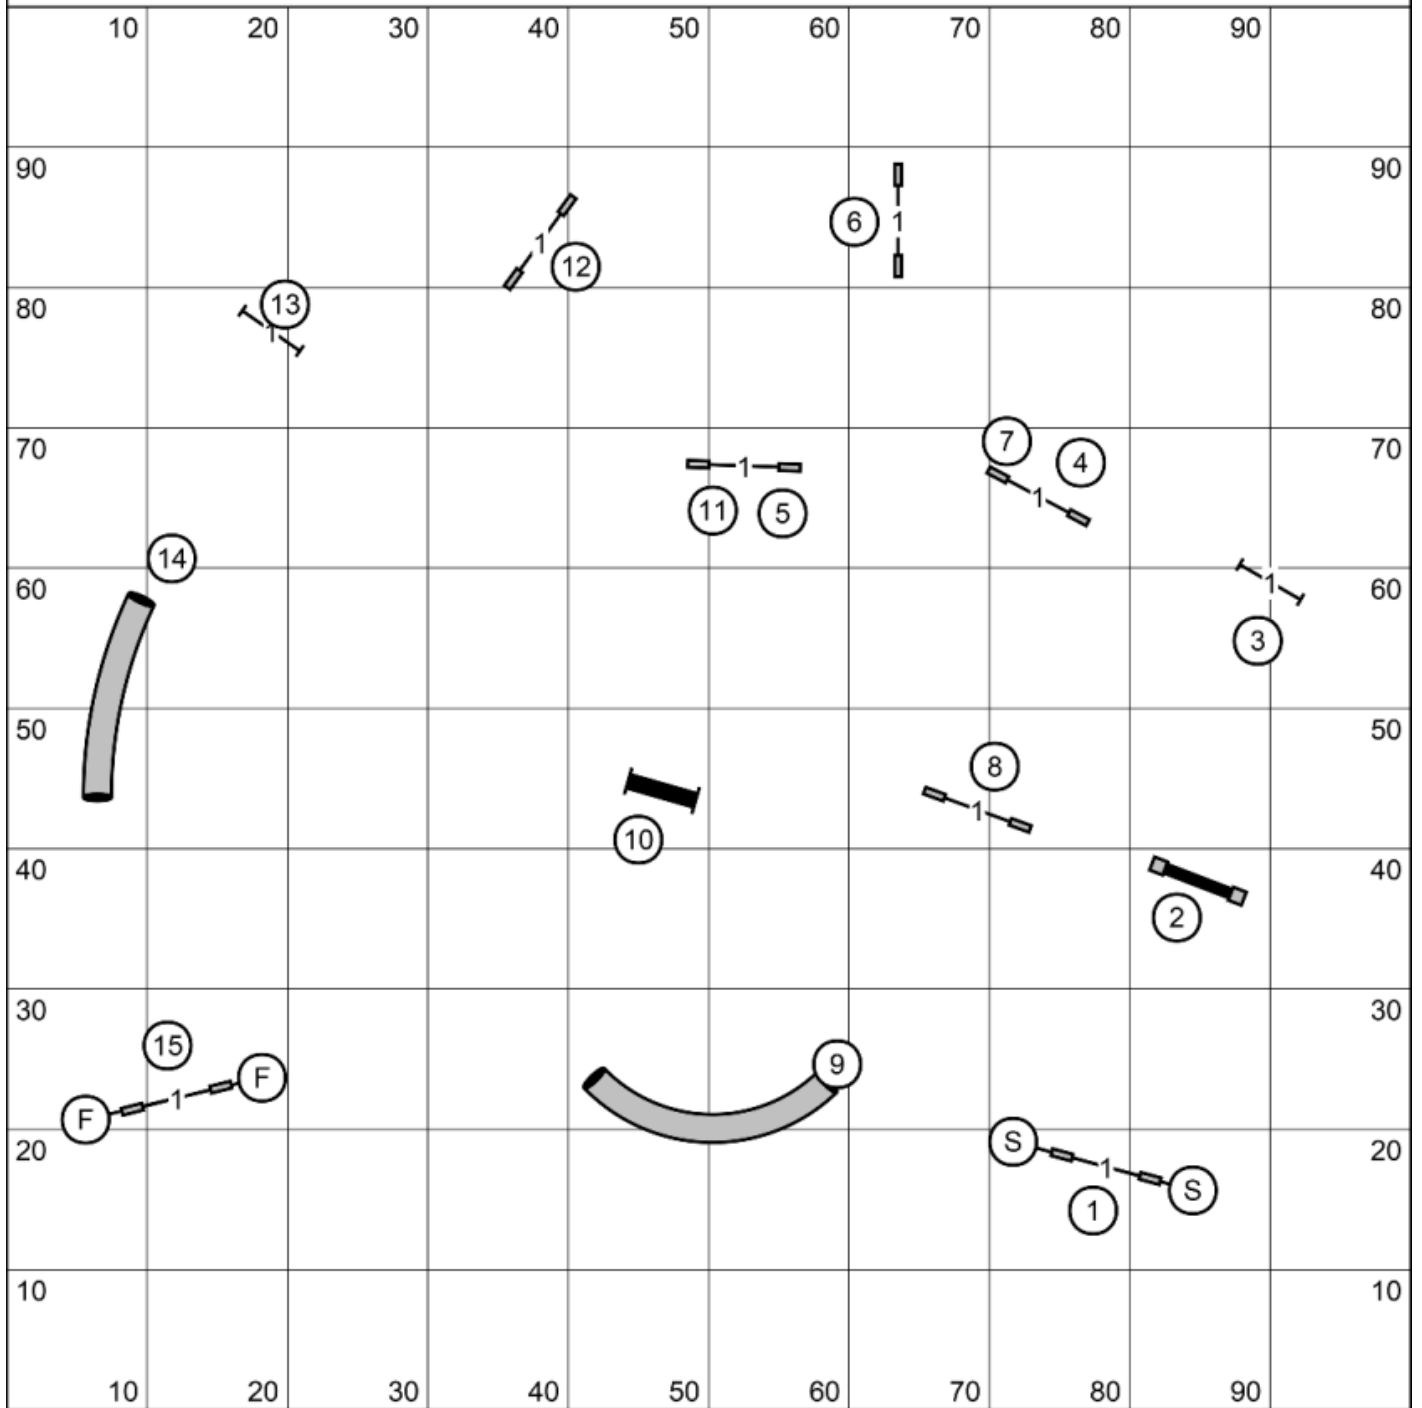

Jumpers Levels 1 & 2

Enter / Exit

Jumpers Levels 1 & 2
Judged by: Dan Roy
Sunday, April 12, 2026
Columbia Agility Team
Ridgefield, WA

Enter / Exit