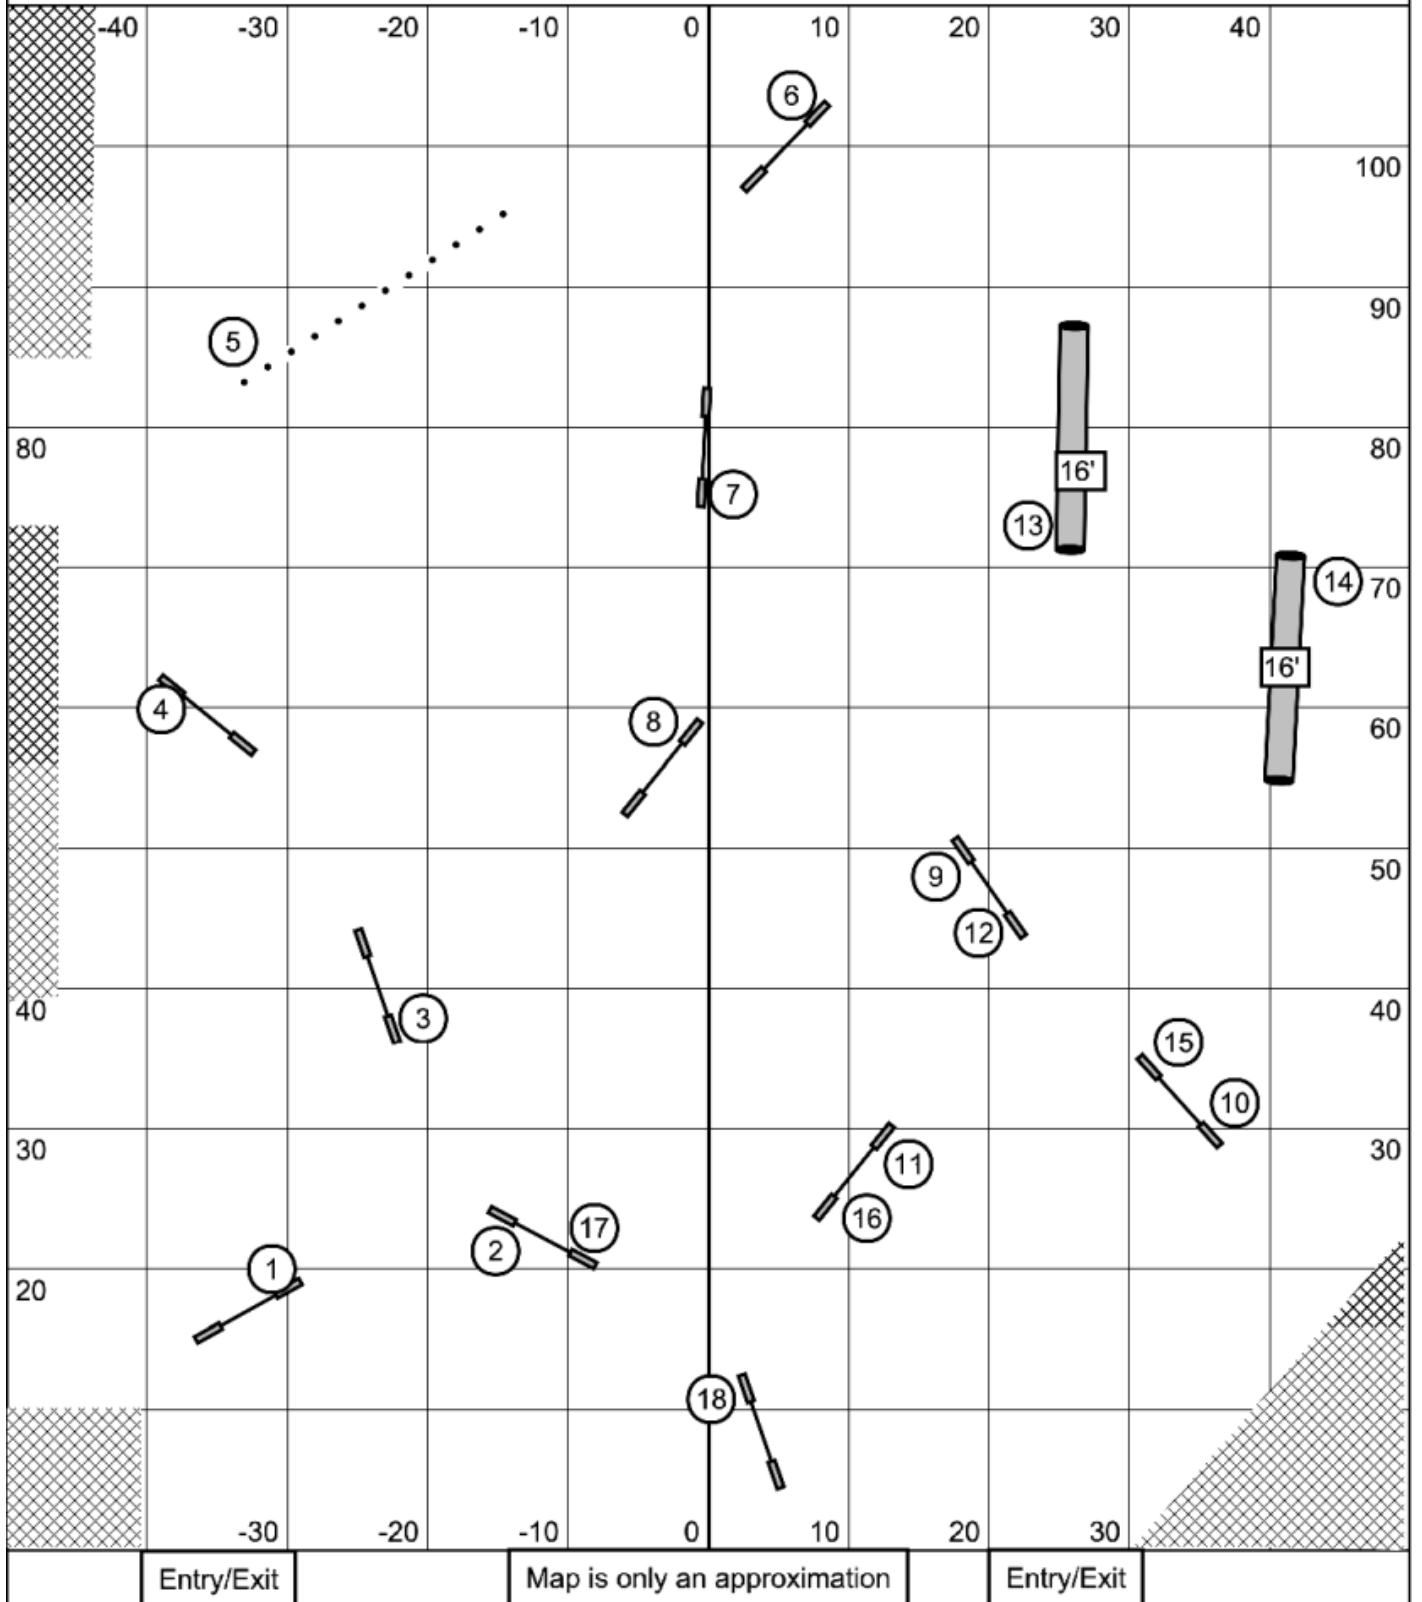

Senior Dash Steeplechase
 Kinetic Dog UKI -- April 11, 2026 -- Mike Murphy

Entry/Exit

Map is only an approximation

Entry/Exit

Novice Dash Jumping
 Kinetic Dog UKI -- April 11, 2026 -- Mike Murphy

Senior Dash Jumping
Kinetic Dog UKI -- April 11, 2026 -- Mike Murphy

Entry/Exit

Map is only an approximation

Entry/Exit