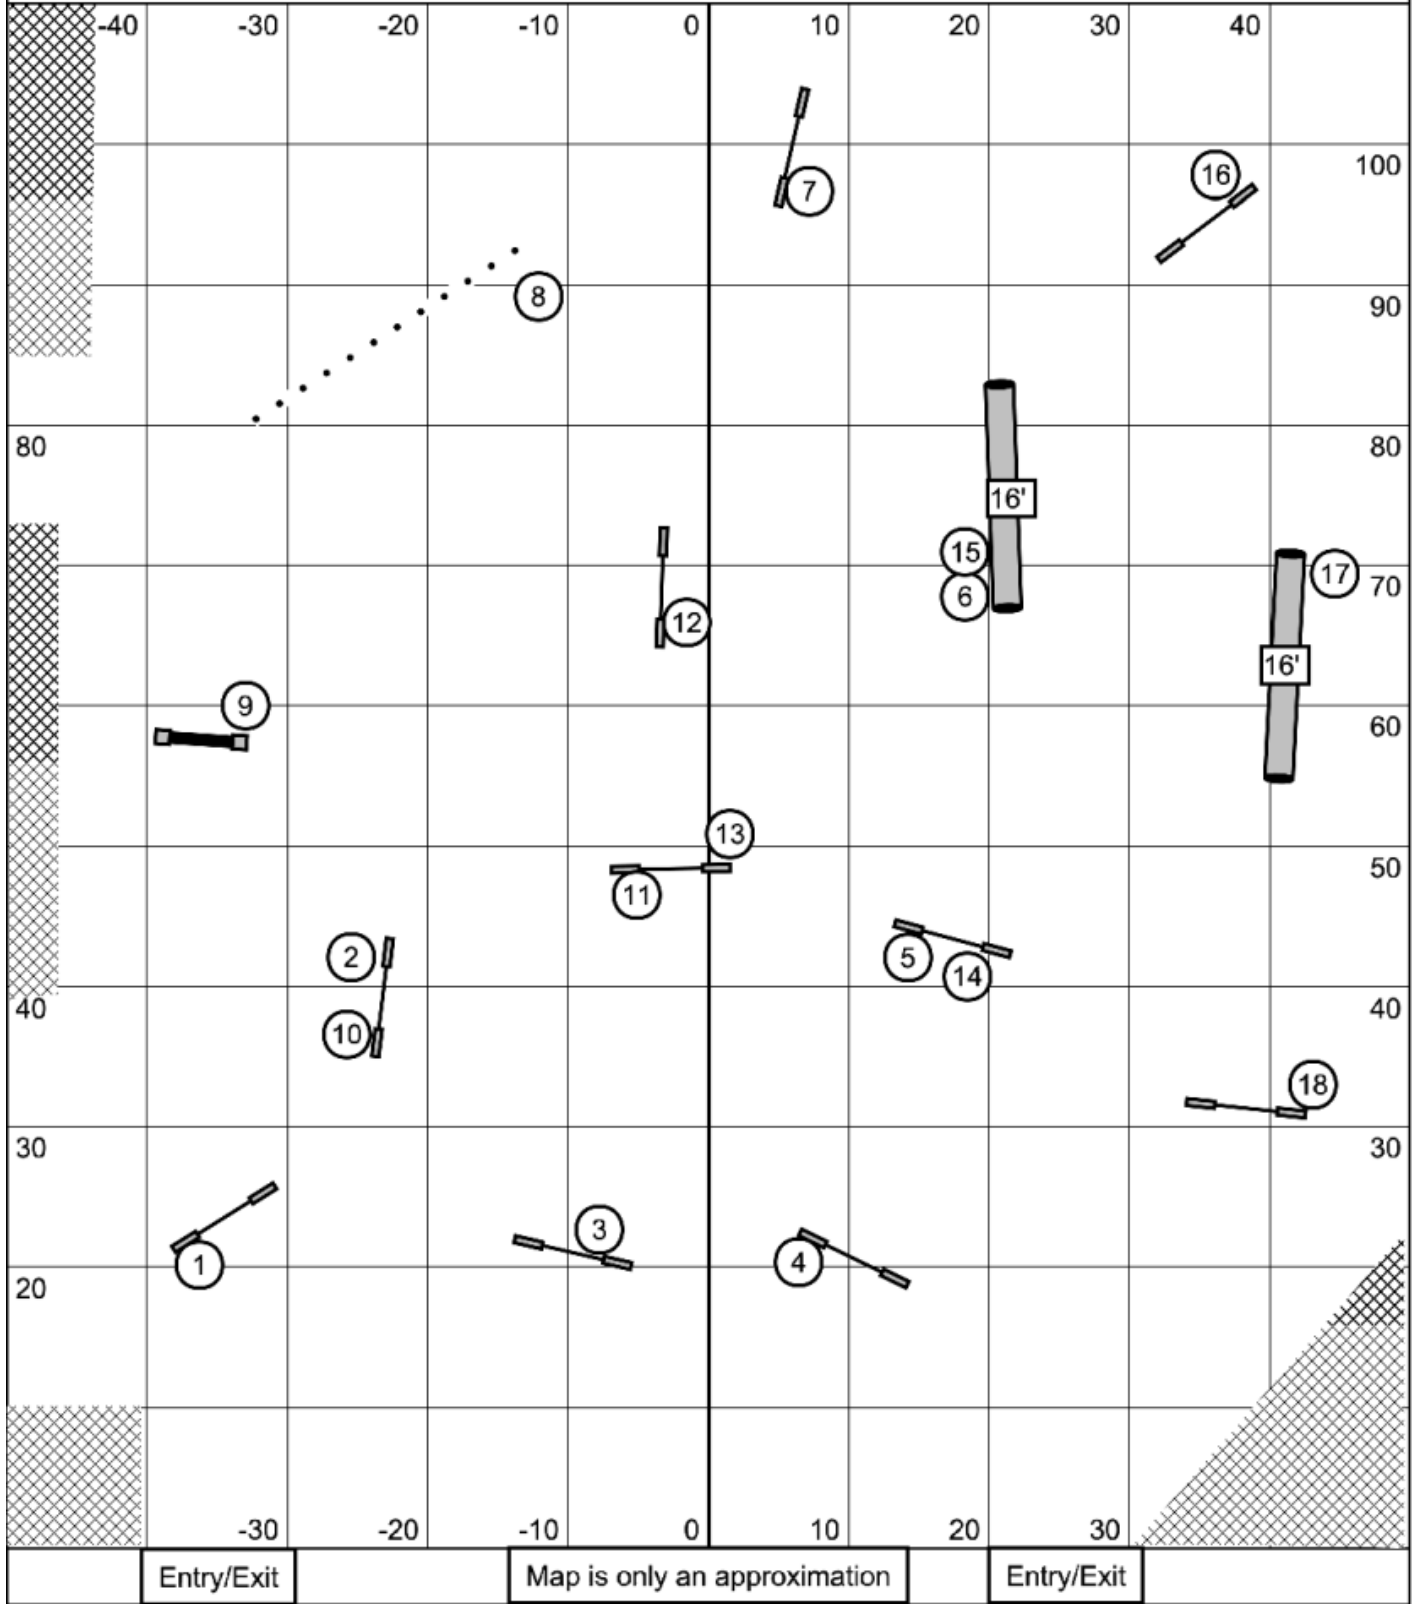

Senior Dash Steeplechase
 Kinetic Dog UKI -- April 11, 2026 -- Mike Murphy

Entry/Exit

Map is only an approximation

Entry/Exit

Novice Dash Jumping
 Kinetic Dog UKI -- April 11, 2026 -- Mike Murphy

Senior Dash Jumping
Kinetic Dog UKI -- April 11, 2026 -- Mike Murphy

Entry/Exit

Map is only an approximation

Entry/Exit