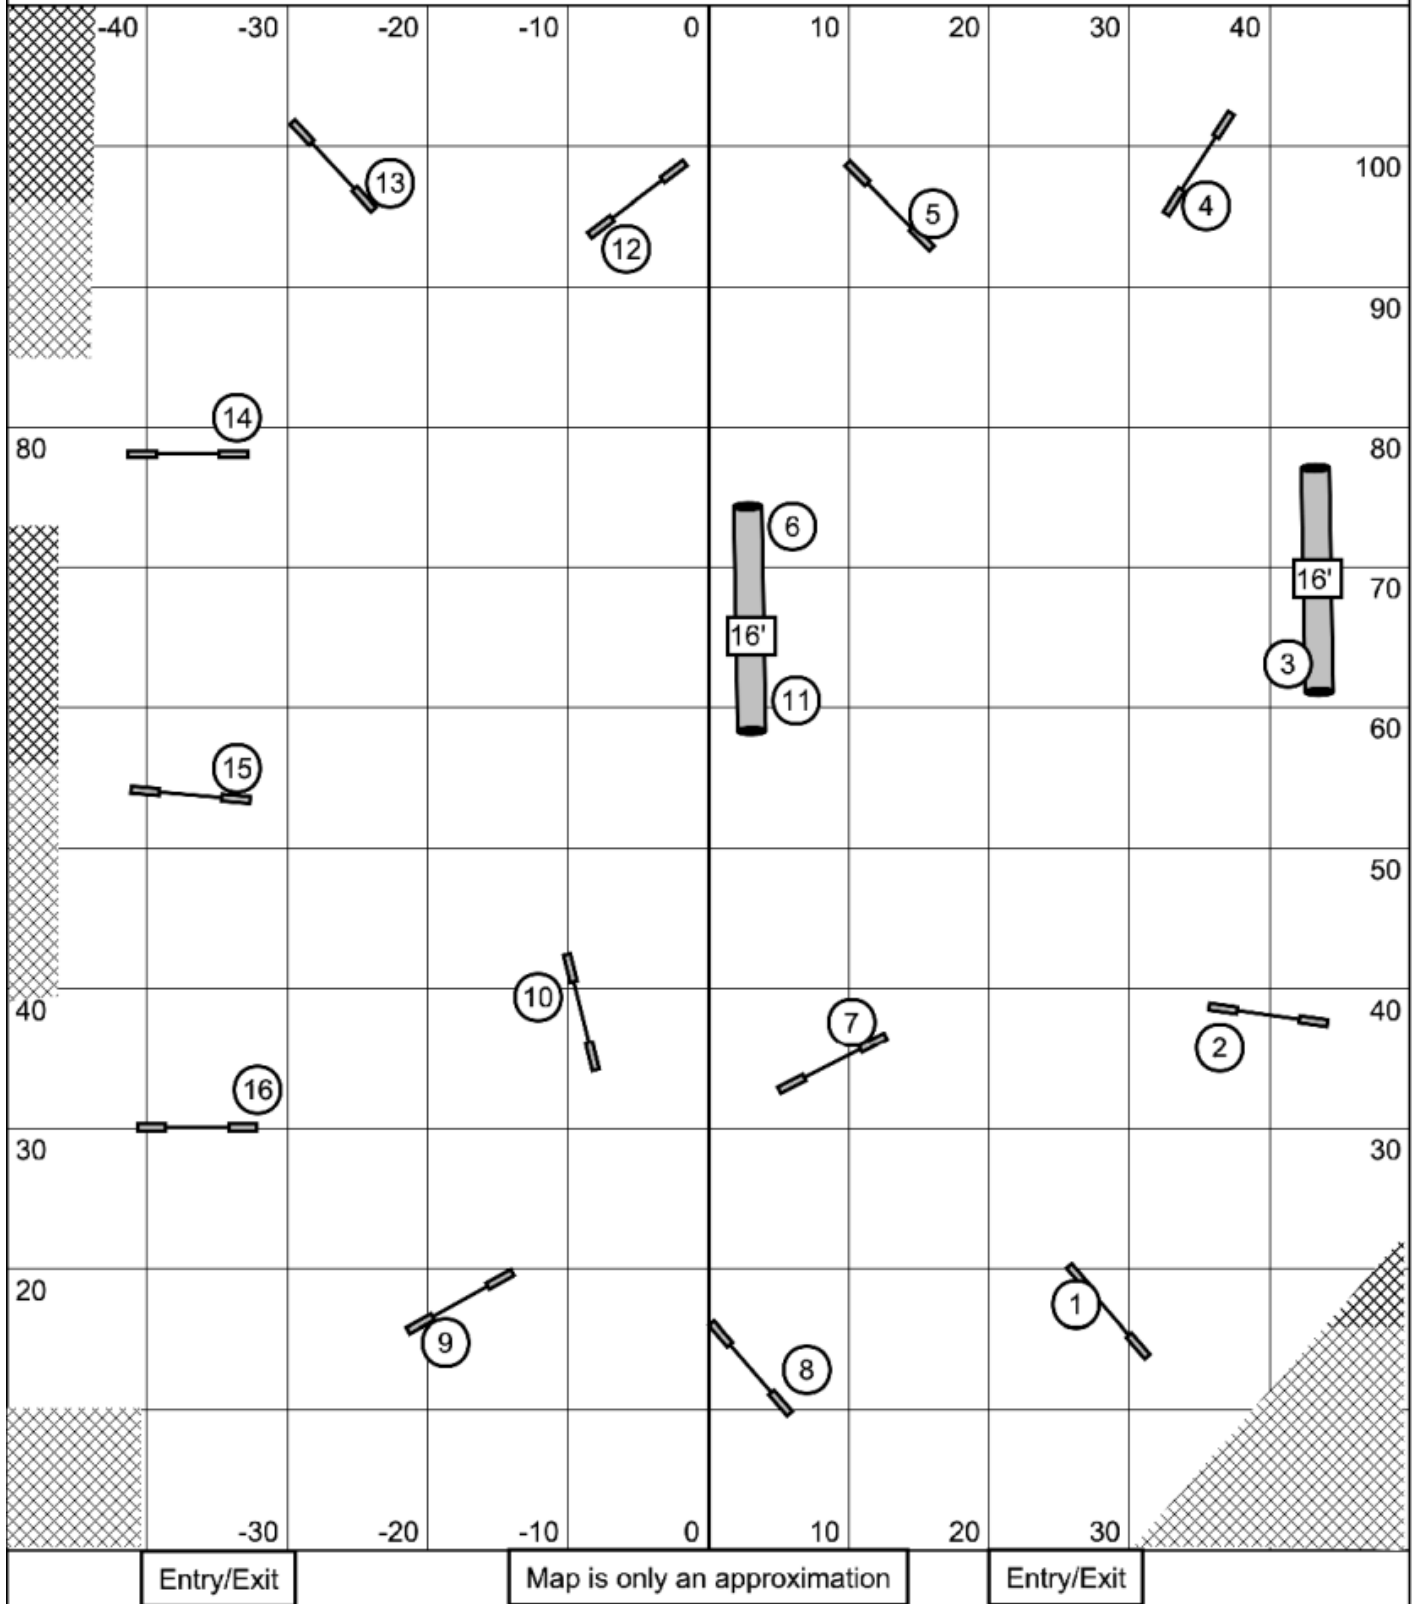

Beginner and Novice Speedstakes
Kinetic Dog UKI -- April 11, 2026 -- Mike Murphy