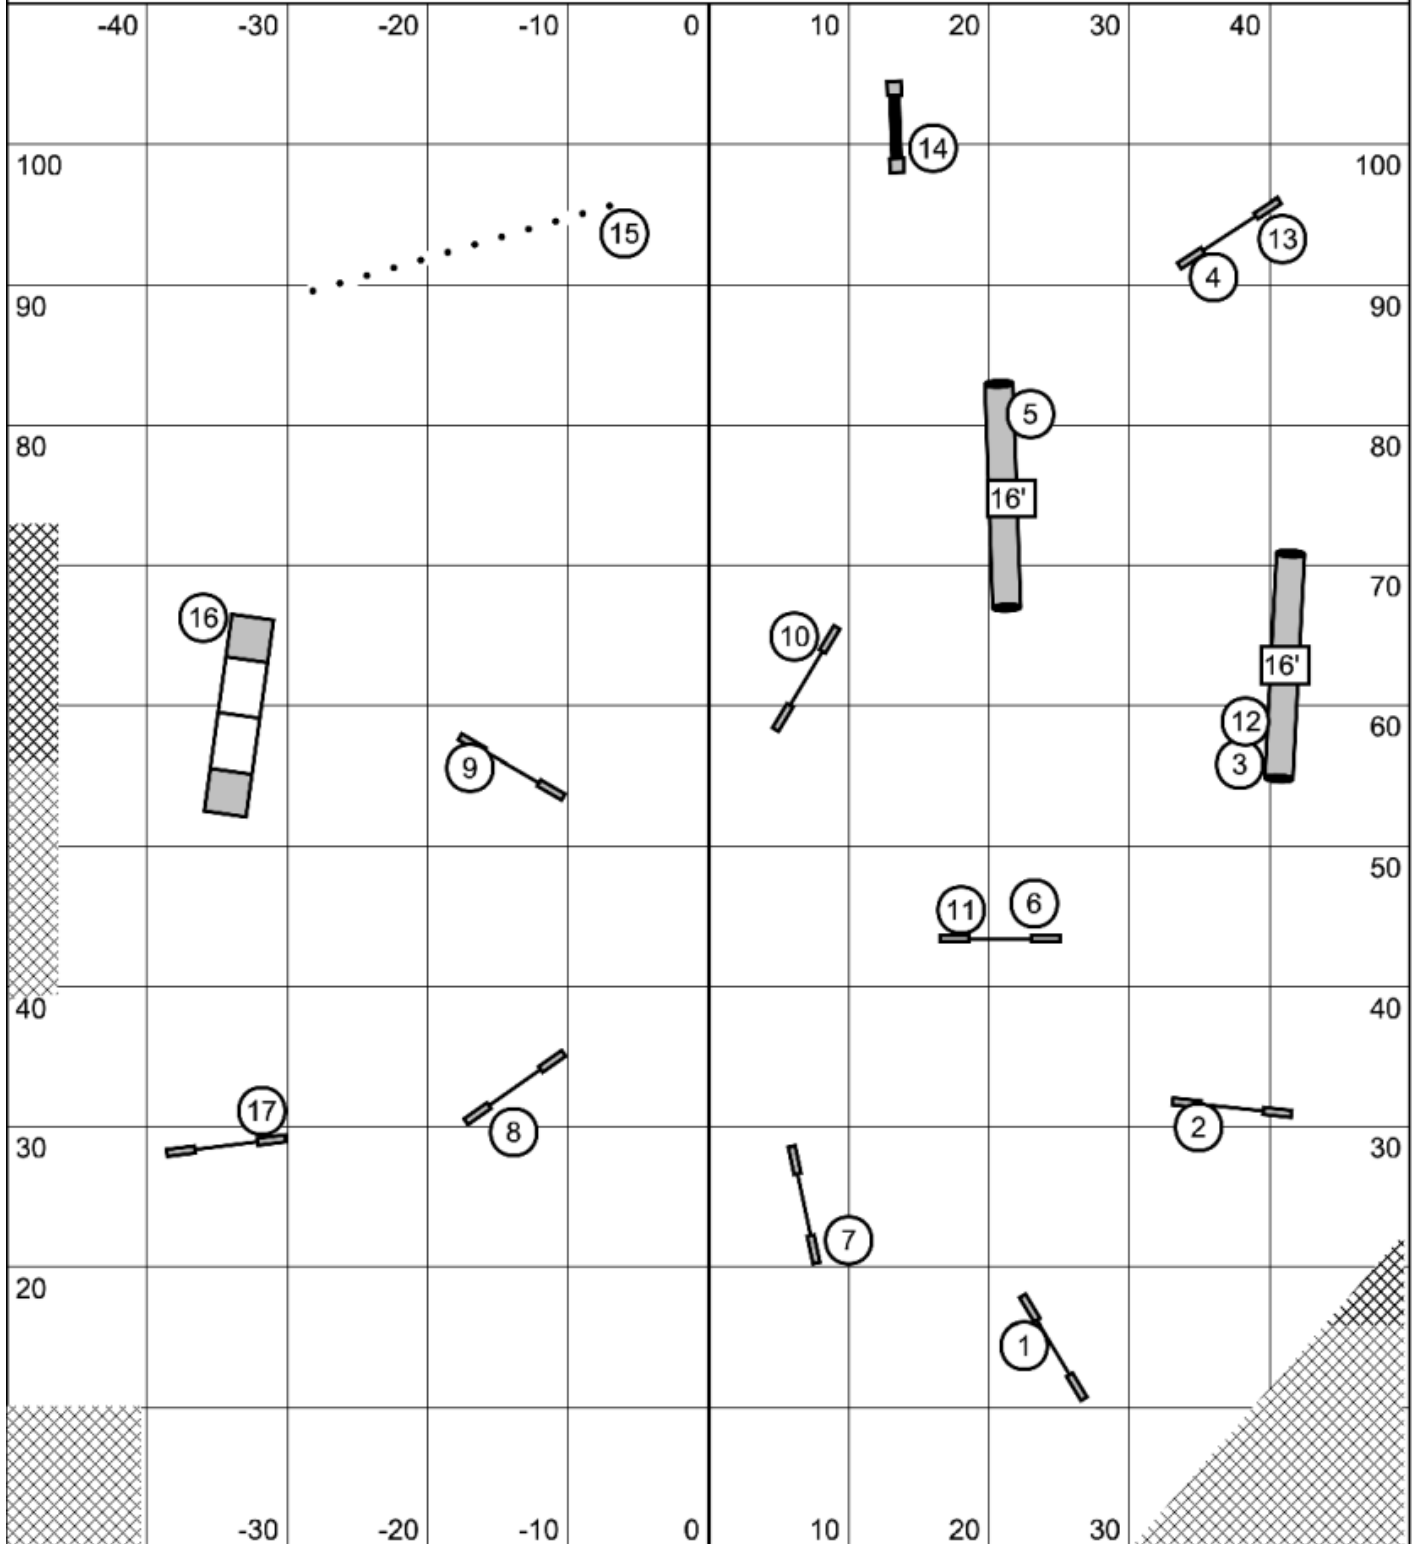

Senior Dash Steeplechase
 Kinetic Dog UKI -- April 11, 2026 -- Mike Murphy

Entry/Exit

Map is only an approximation

Entry/Exit

Novice Dash Jumping
 Kinetic Dog UKI -- April 11, 2026 -- Mike Murphy

Senior Dash Jumping
Kinetic Dog UKI -- April 11, 2026 -- Mike Murphy

Entry/Exit

Map is only an approximation

Entry/Exit