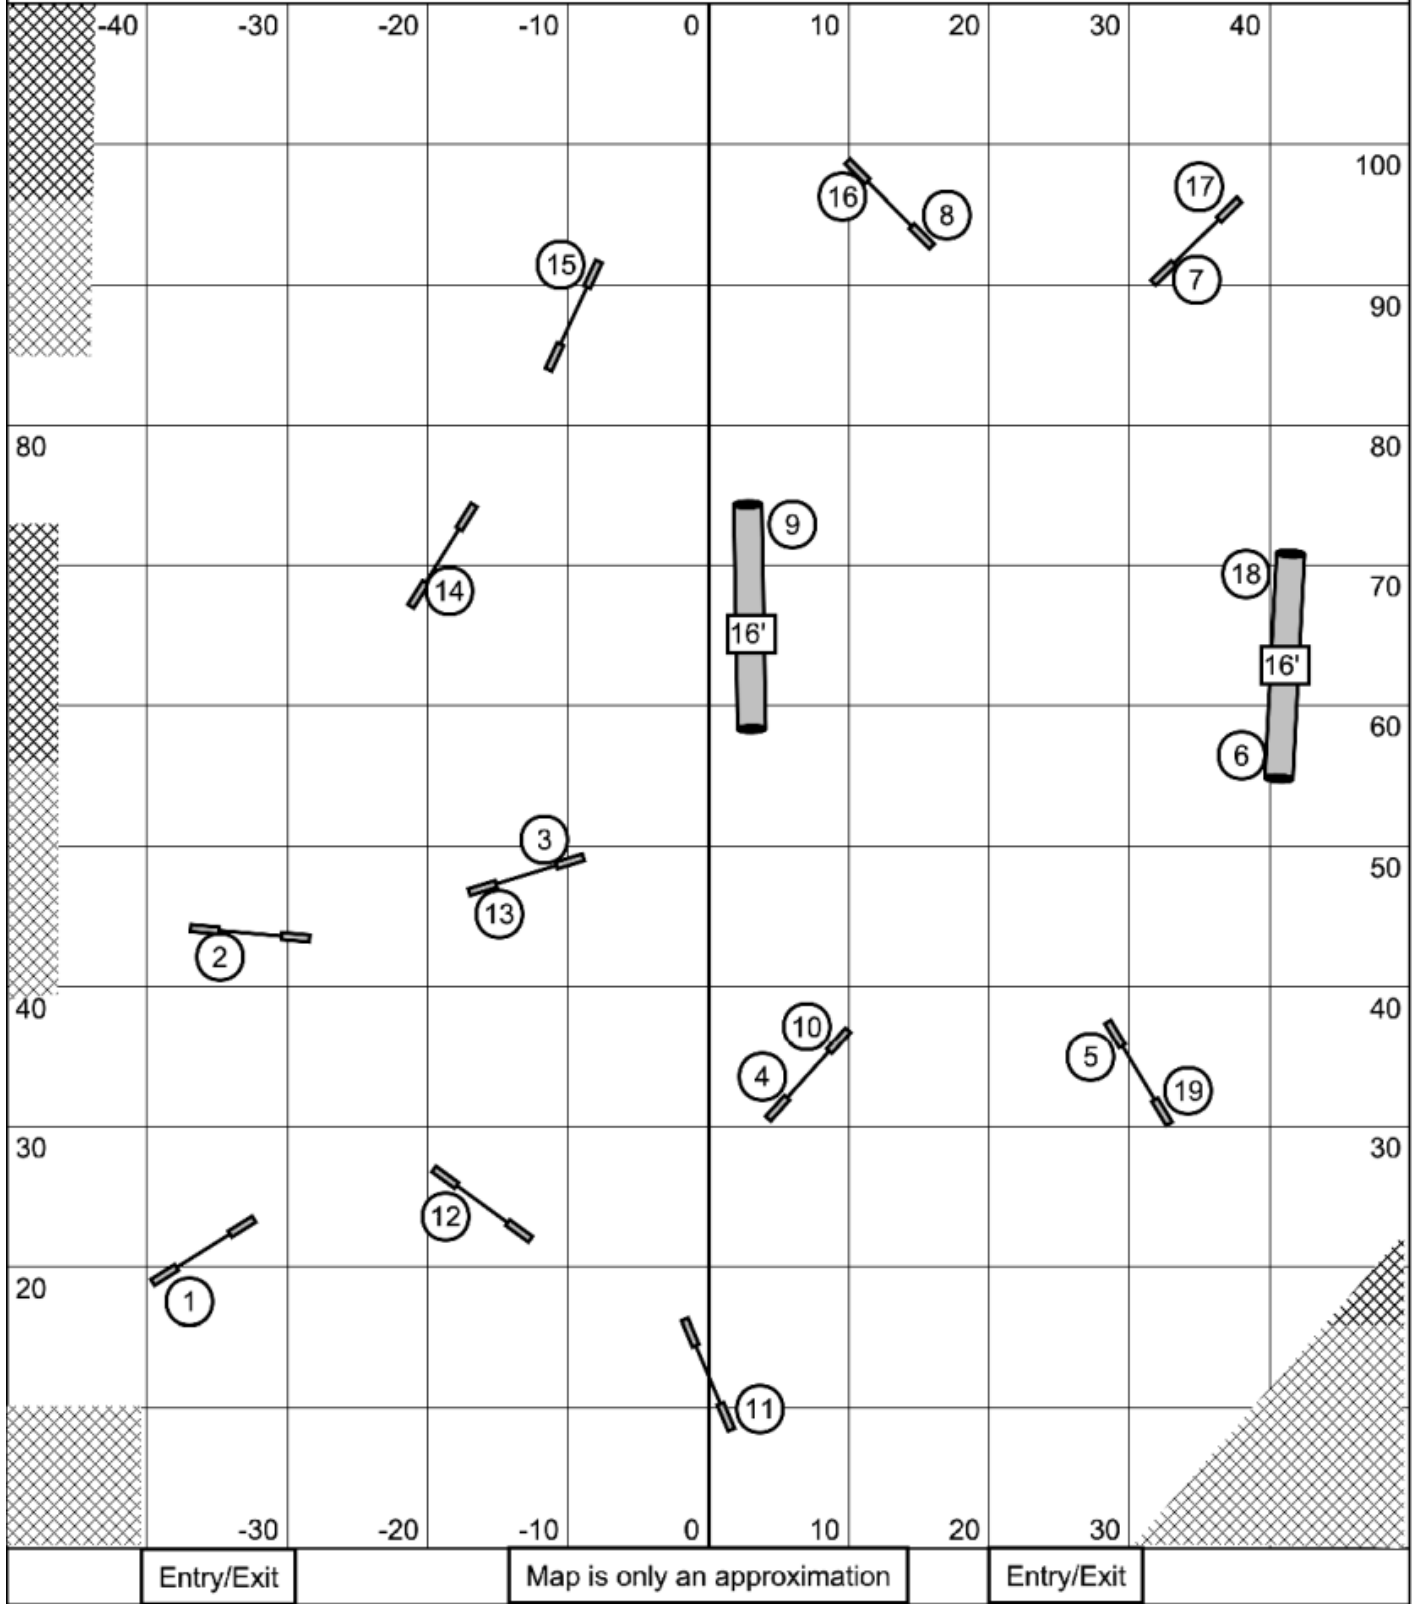

Combined Speedstakes
Kinetic Dog UKI -- April 11, 2026 -- Mike Murphy