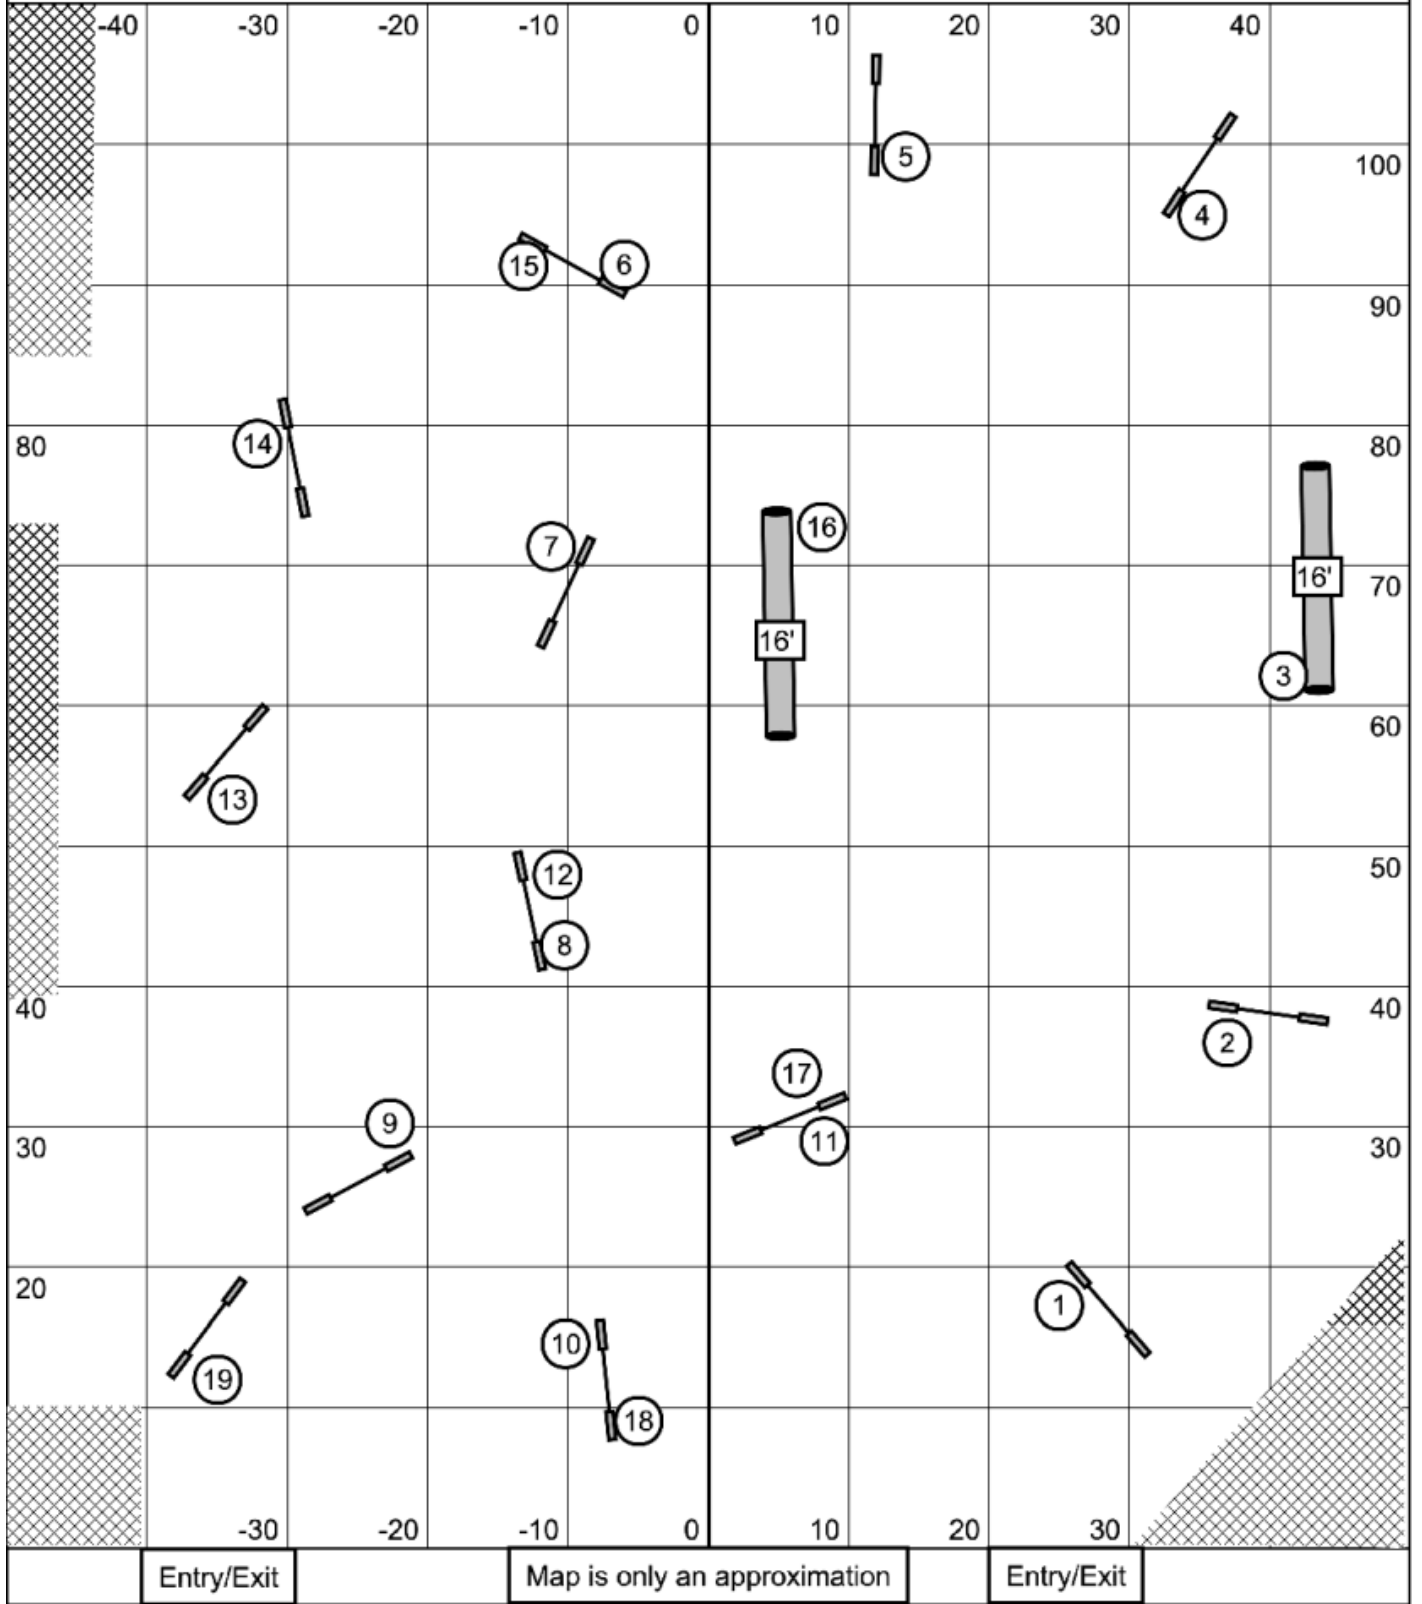

Senior Dash Steeplechase
 Kinetic Dog UKI -- April 11, 2026 -- Mike Murphy

Entry/Exit

Map is only an approximation

Entry/Exit

Novice Dash Jumping
 Kinetic Dog UKI -- April 11, 2026 -- Mike Murphy

Senior Dash Jumping
Kinetic Dog UKI -- April 11, 2026 -- Mike Murphy

Entry/Exit

Map is only an approximation

Entry/Exit