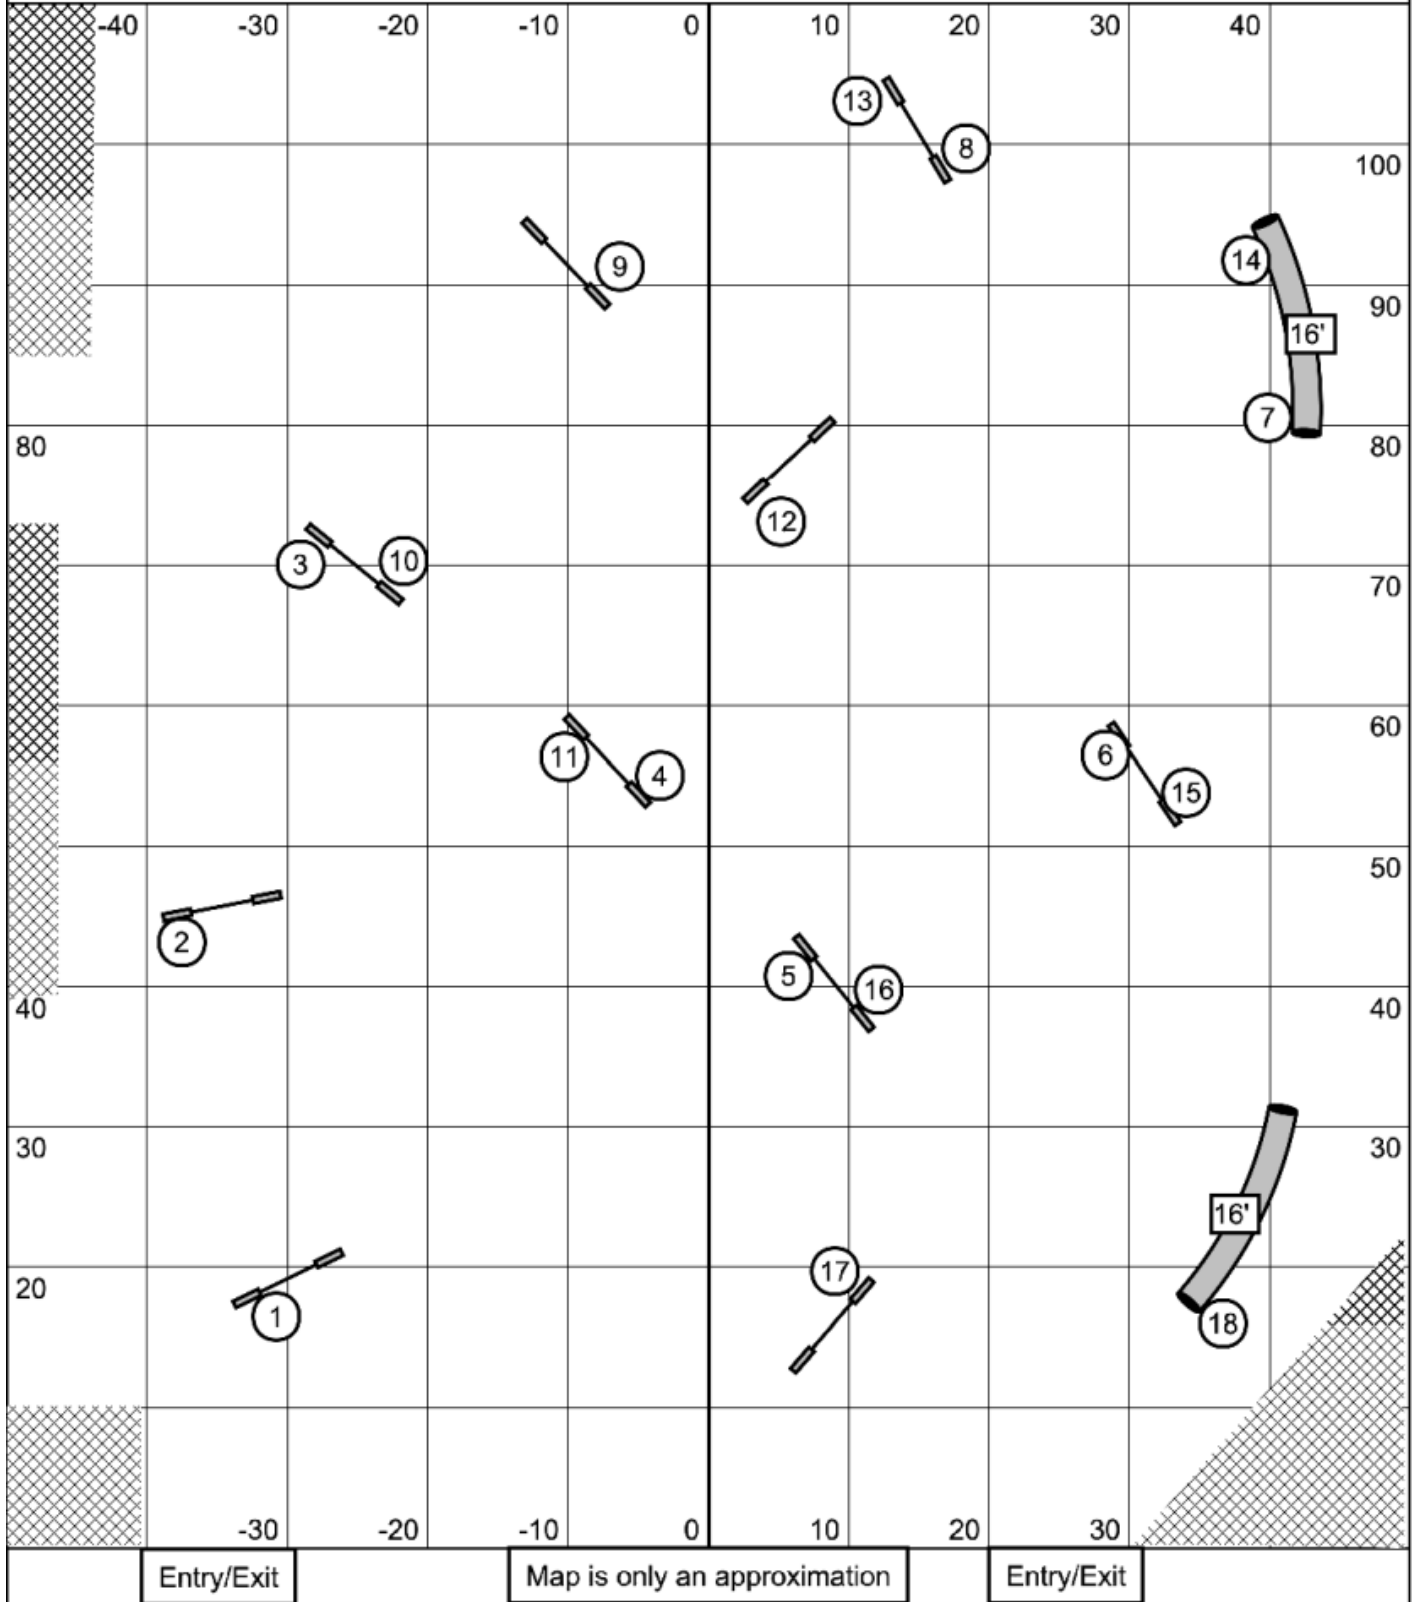

Senior and Champion Speedstakes
Kinetic Dog UKI -- April 10, 2026 -- Mike Murphy