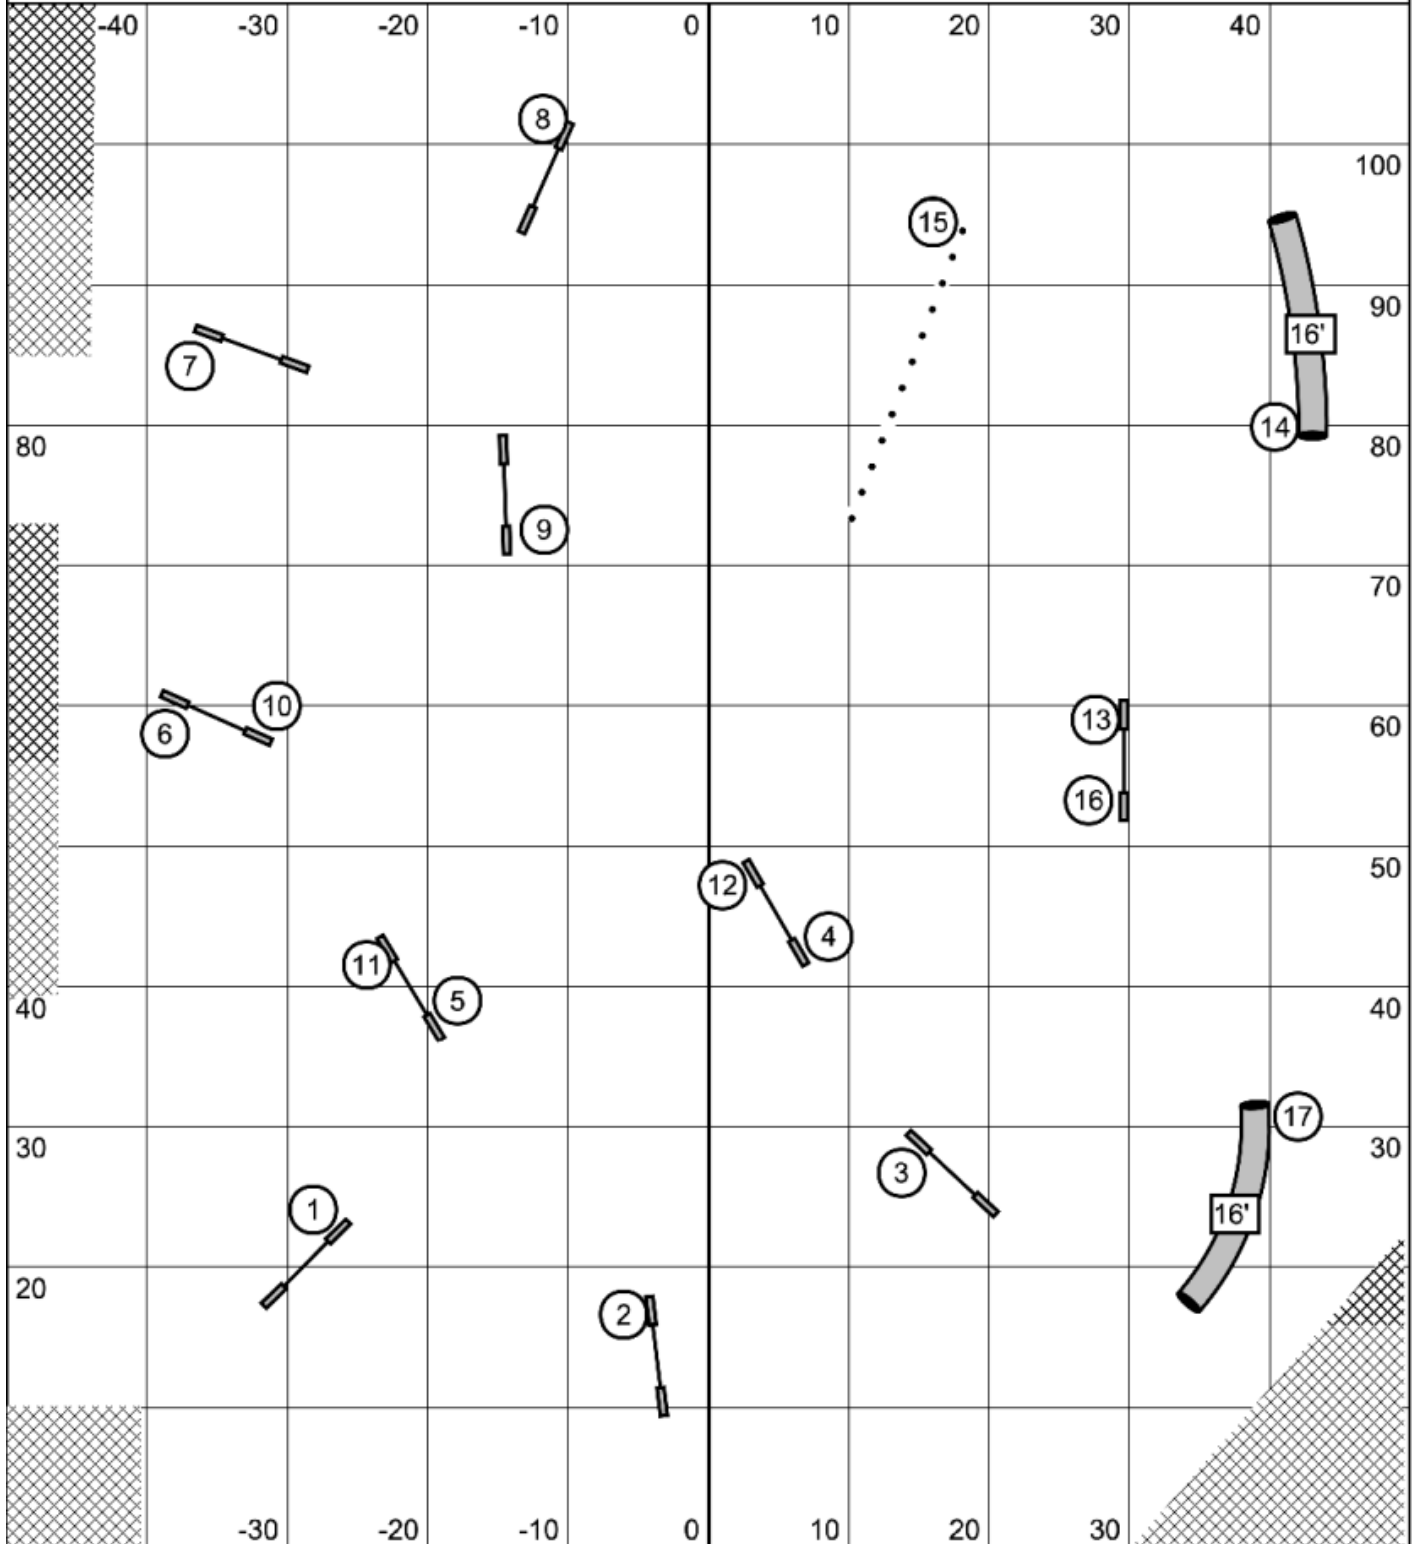

Senior and Champion Jumping
 Kinetic Dog UKI -- April 10, 2026 -- Mike Murphy

Beginner and Novice Jumping
 Kinetic Dog UKI -- April 10, 2026 -- Mike Murphy

Entry/Exit

Map is only an approximation

Entry/Exit

Masters Series Agility
 Kinetic Dog UKI -- April 10, 2026 -- Mike Murphy

Entry/Exit

Map is only an approximation

Entry/Exit

Senior and Champion Agility
 Kinetic Dog UKI -- April 10, 2026 -- Mike Murphy

Entry/Exit

Map is only an approximation

Entry/Exit

Beginner and Novice Agility
Kinetic Dog UKI -- April 10, 2026 -- Mike Murphy

Entry/Exit

Map is only an approximation

Entry/Exit