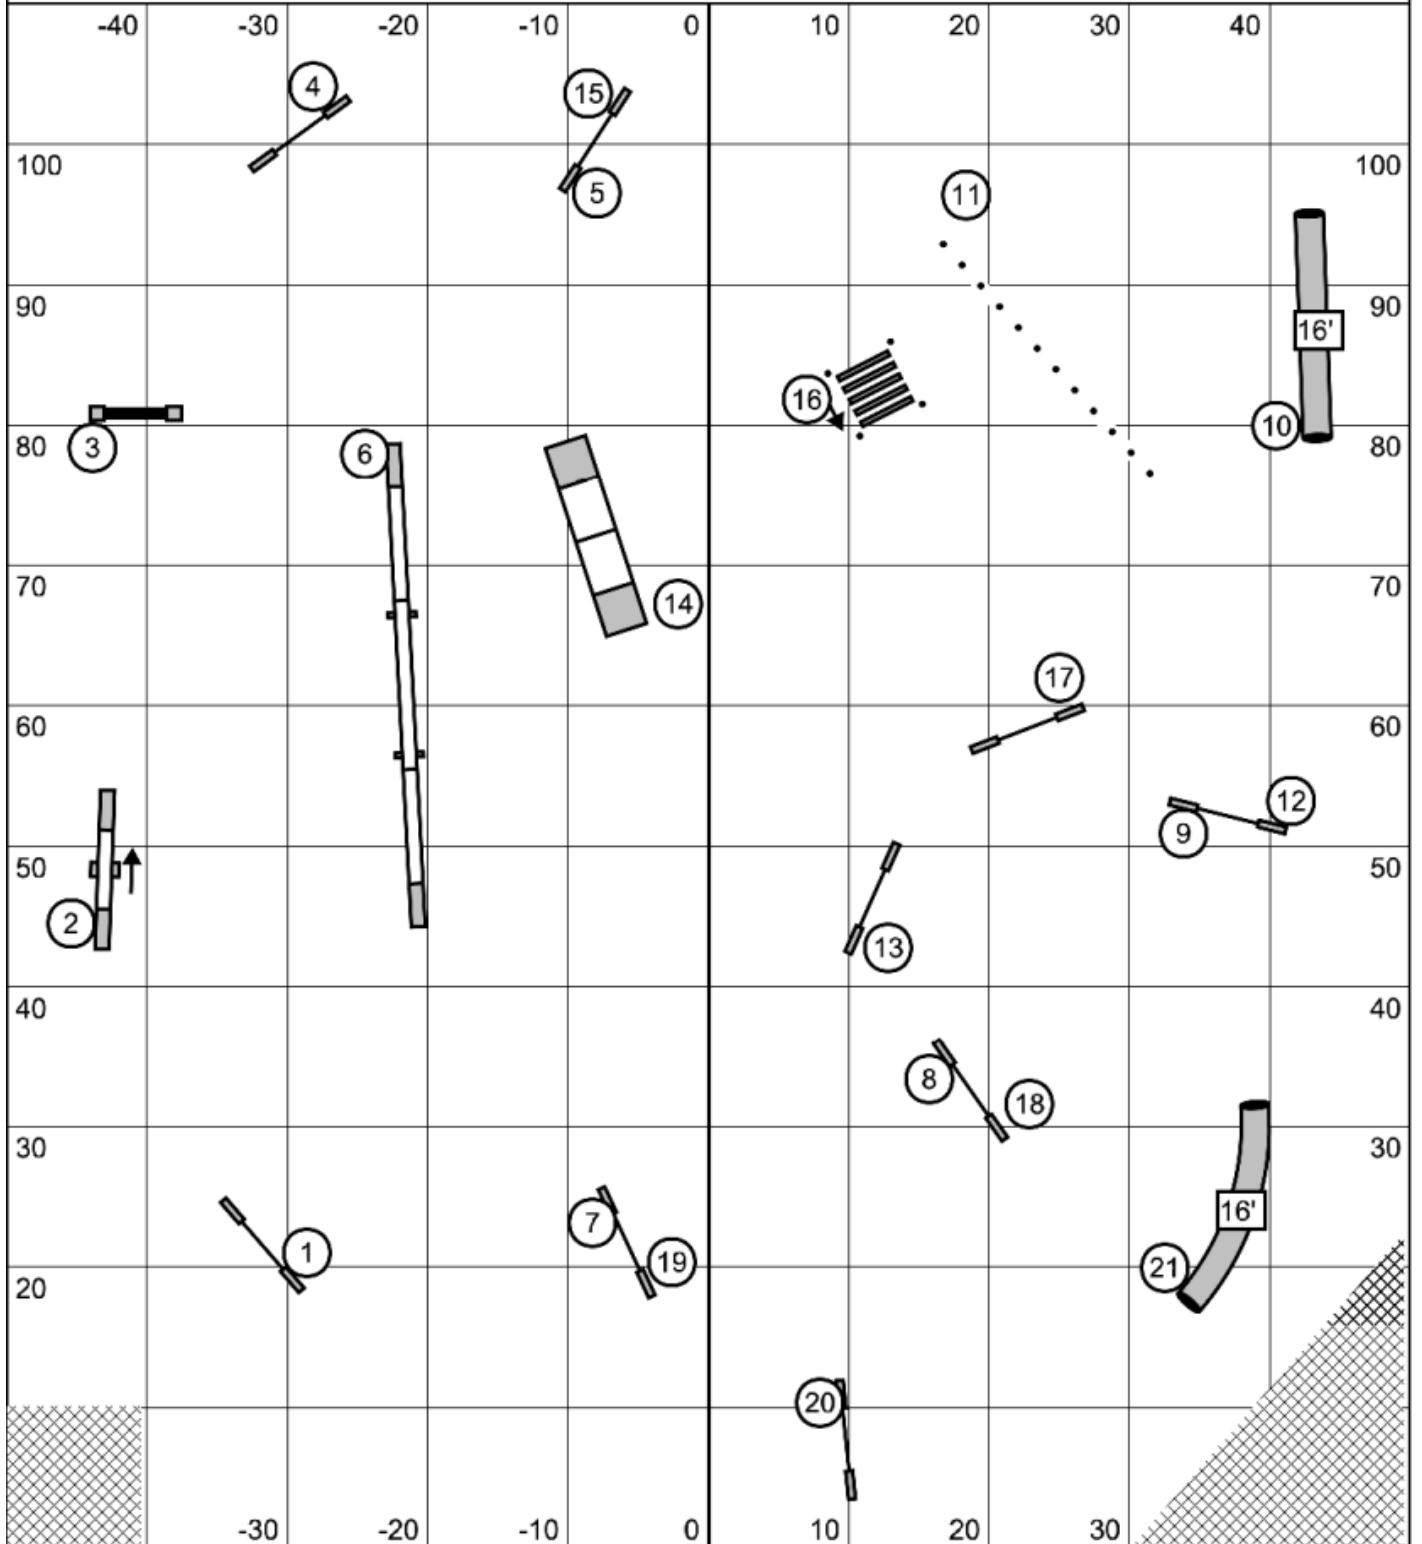

Senior and Champion Jumping
 Kinetic Dog UKI -- April 10, 2026 -- Mike Murphy

Beginner and Novice Jumping
 Kinetic Dog UKI -- April 10, 2026 -- Mike Murphy

Entry/Exit

Map is only an approximation

Entry/Exit

Masters Series Agility
 Kinetic Dog UKI -- April 10, 2026 -- Mike Murphy

Entry/Exit

Map is only an approximation

Entry/Exit

Senior and Champion Agility
 Kinetic Dog UKI -- April 10, 2026 -- Mike Murphy

Entry/Exit

Map is only an approximation

Entry/Exit

Beginner and Novice Agility
Kinetic Dog UKI -- April 10, 2026 -- Mike Murphy

Entry/Exit

Map is only an approximation

Entry/Exit