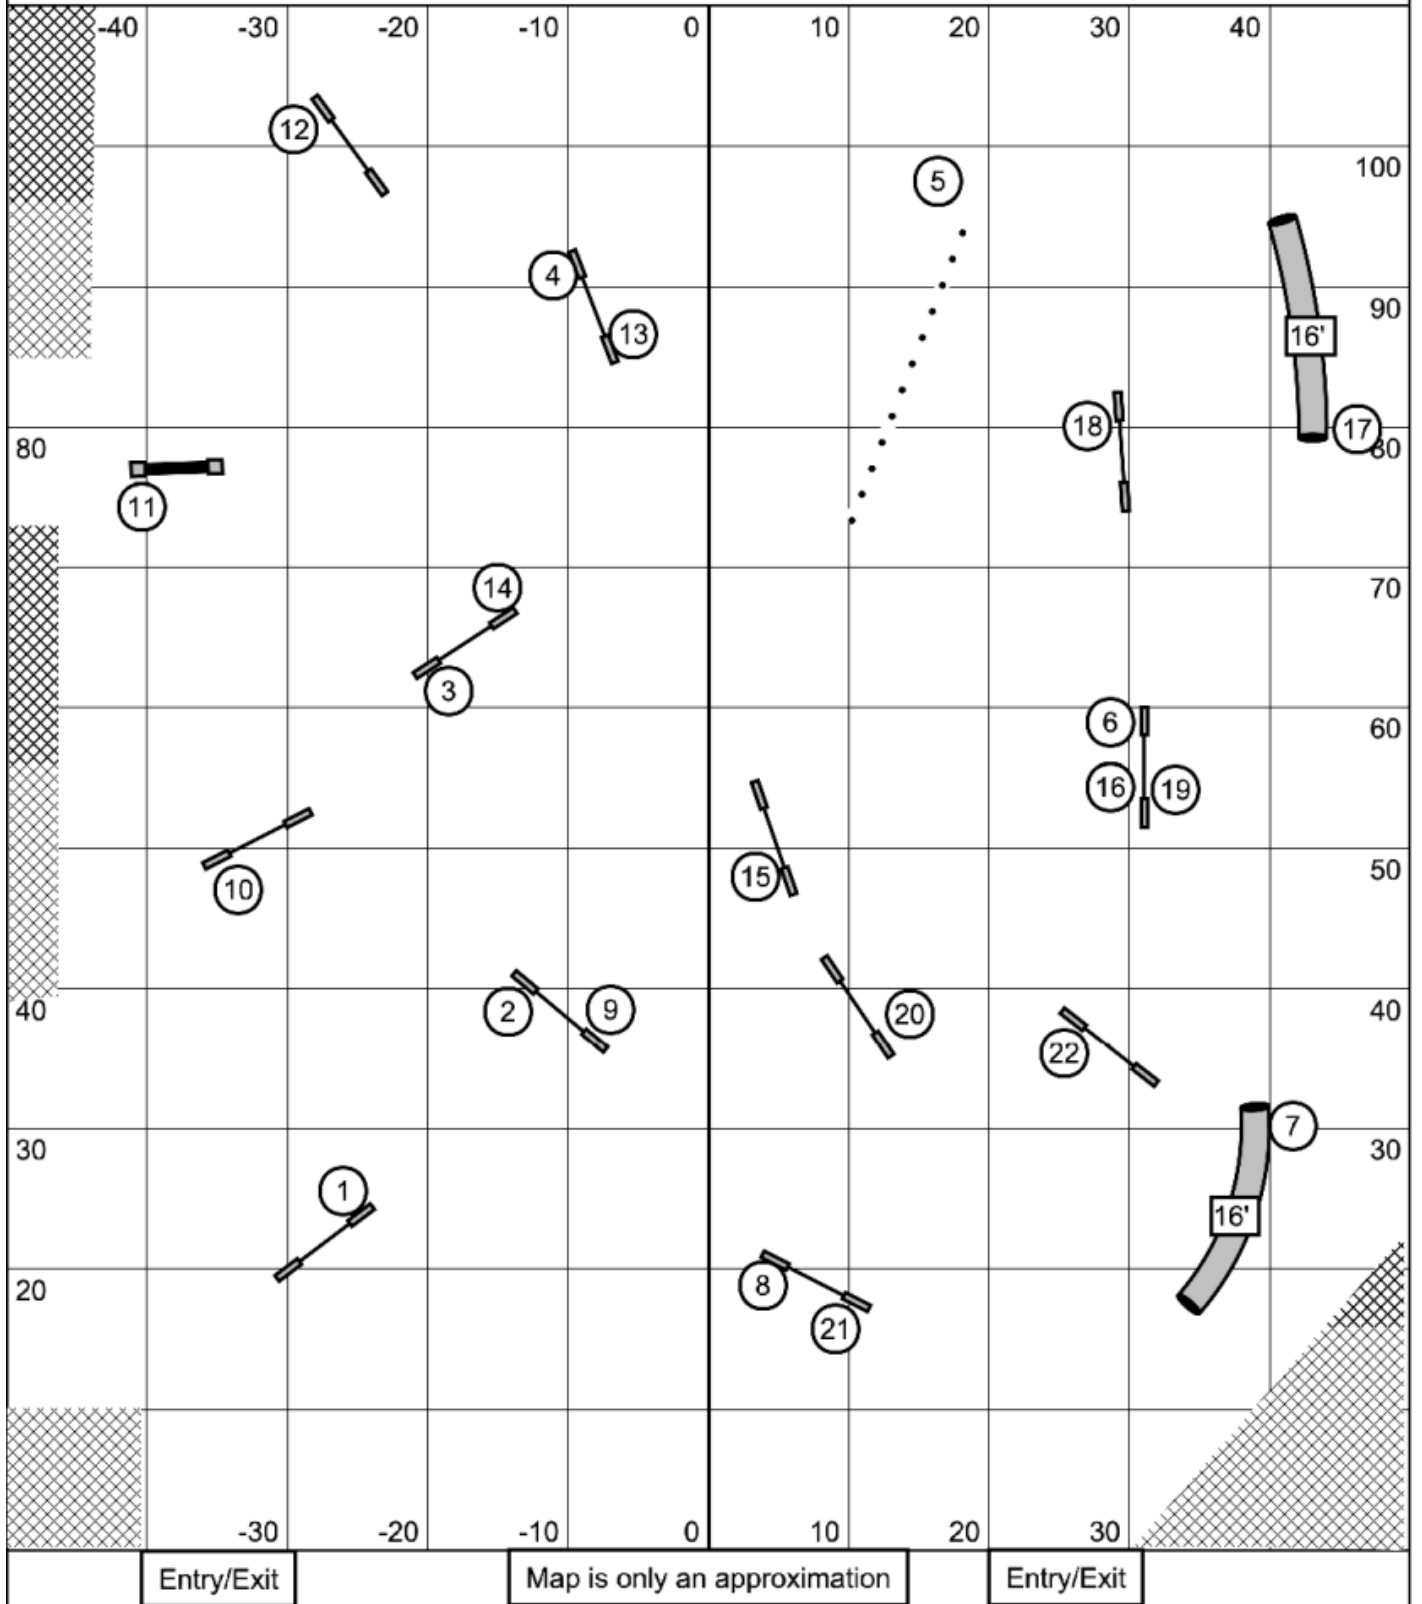

Senior and Champion Jumping
 Kinetic Dog UKI -- April 10, 2026 -- Mike Murphy

Beginner and Novice Jumping
 Kinetic Dog UKI -- April 10, 2026 -- Mike Murphy

Entry/Exit

Map is only an approximation

Entry/Exit

Masters Series Agility
 Kinetic Dog UKI -- April 10, 2026 -- Mike Murphy

Entry/Exit

Map is only an approximation

Entry/Exit

Senior and Champion Agility
 Kinetic Dog UKI -- April 10, 2026 -- Mike Murphy

Entry/Exit

Map is only an approximation

Entry/Exit

Beginner and Novice Agility
Kinetic Dog UKI -- April 10, 2026 -- Mike Murphy

Entry/Exit

Map is only an approximation

Entry/Exit