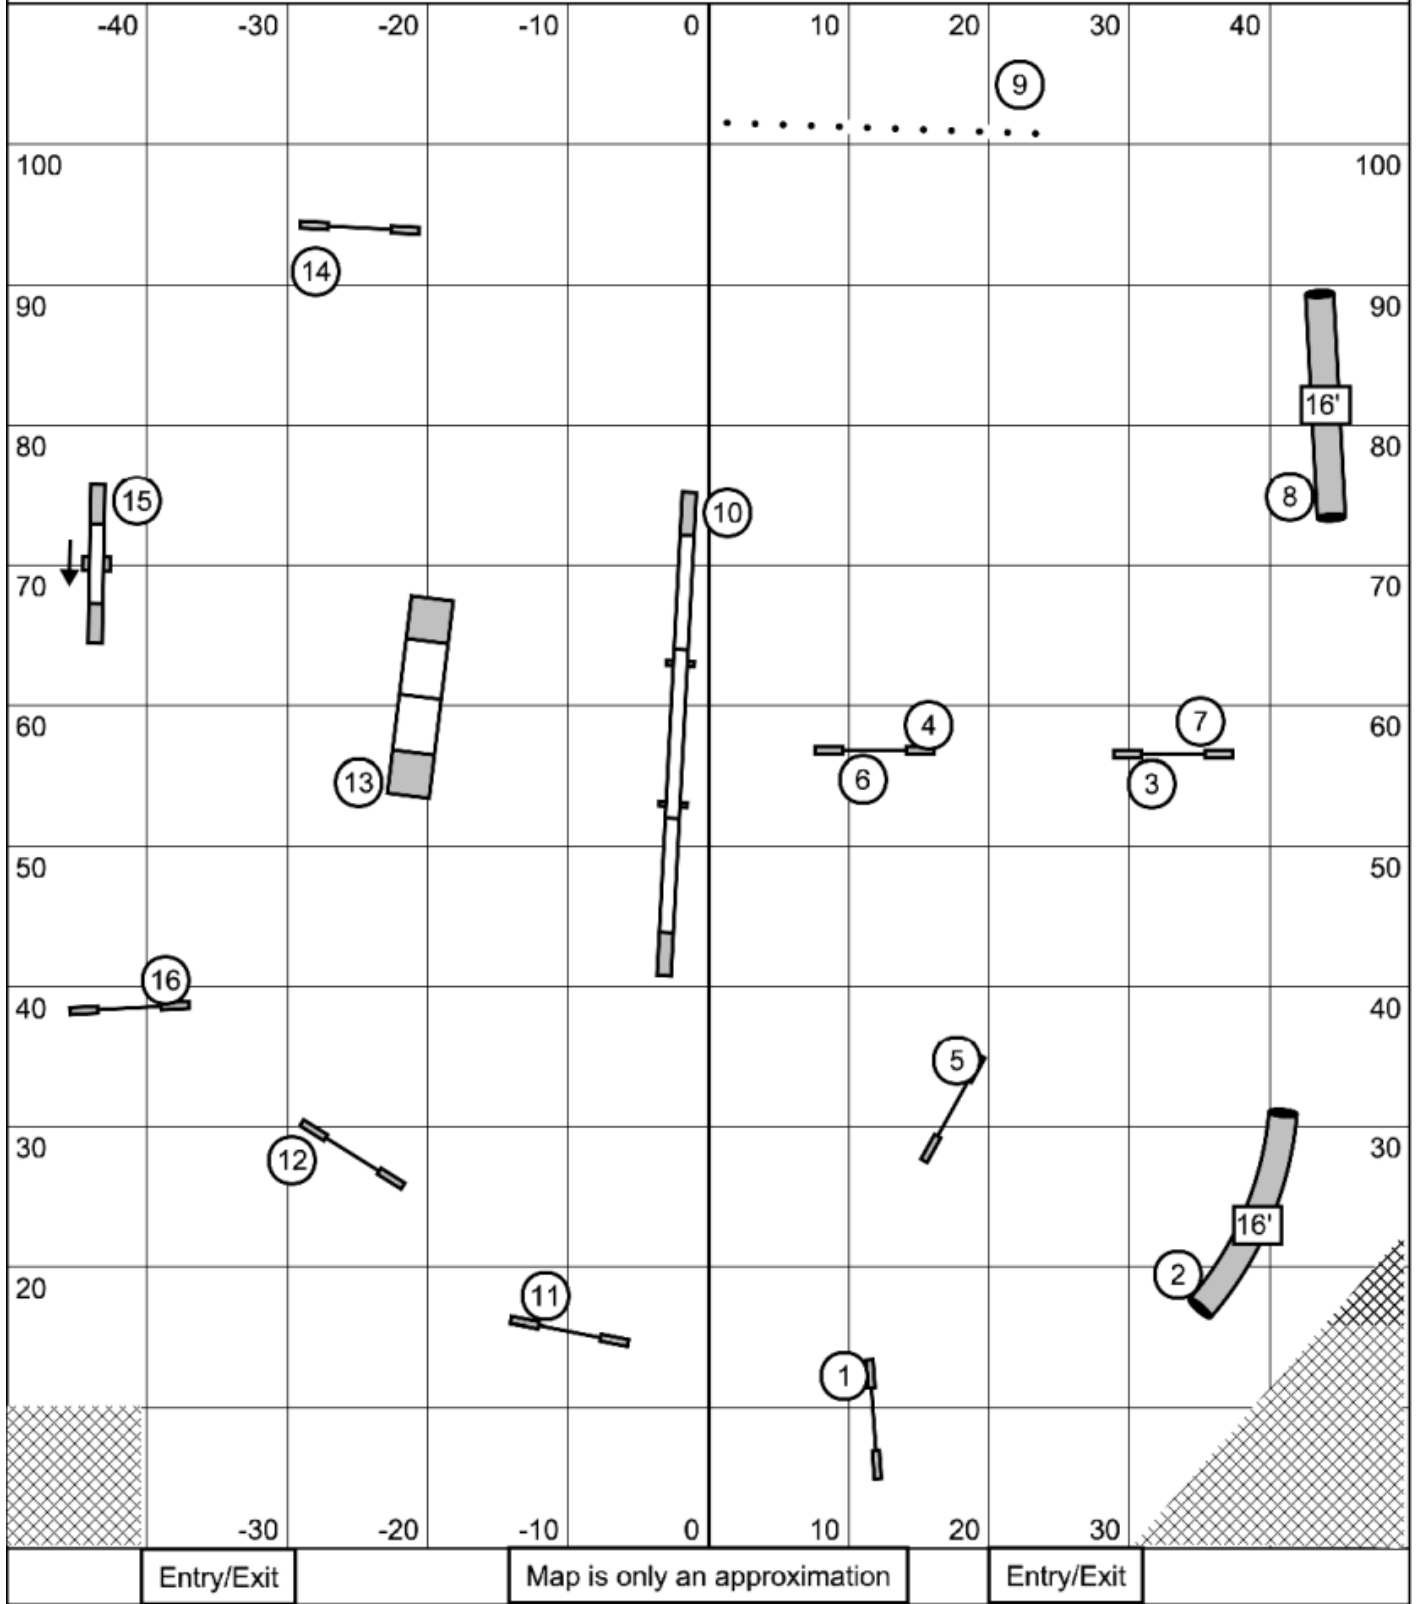

Masters Series Agility
 Kinetic Dog UKI -- April 10, 2026 -- Mike Murphy

Entry/Exit

Map is only an approximation

Entry/Exit

Senior and Champion Agility
 Kinetic Dog UKI -- April 10, 2026 -- Mike Murphy

Entry/Exit

Map is only an approximation

Entry/Exit

Beginner and Novice Agility
Kinetic Dog UKI -- April 10, 2026 -- Mike Murphy

Entry/Exit

Map is only an approximation

Entry/Exit