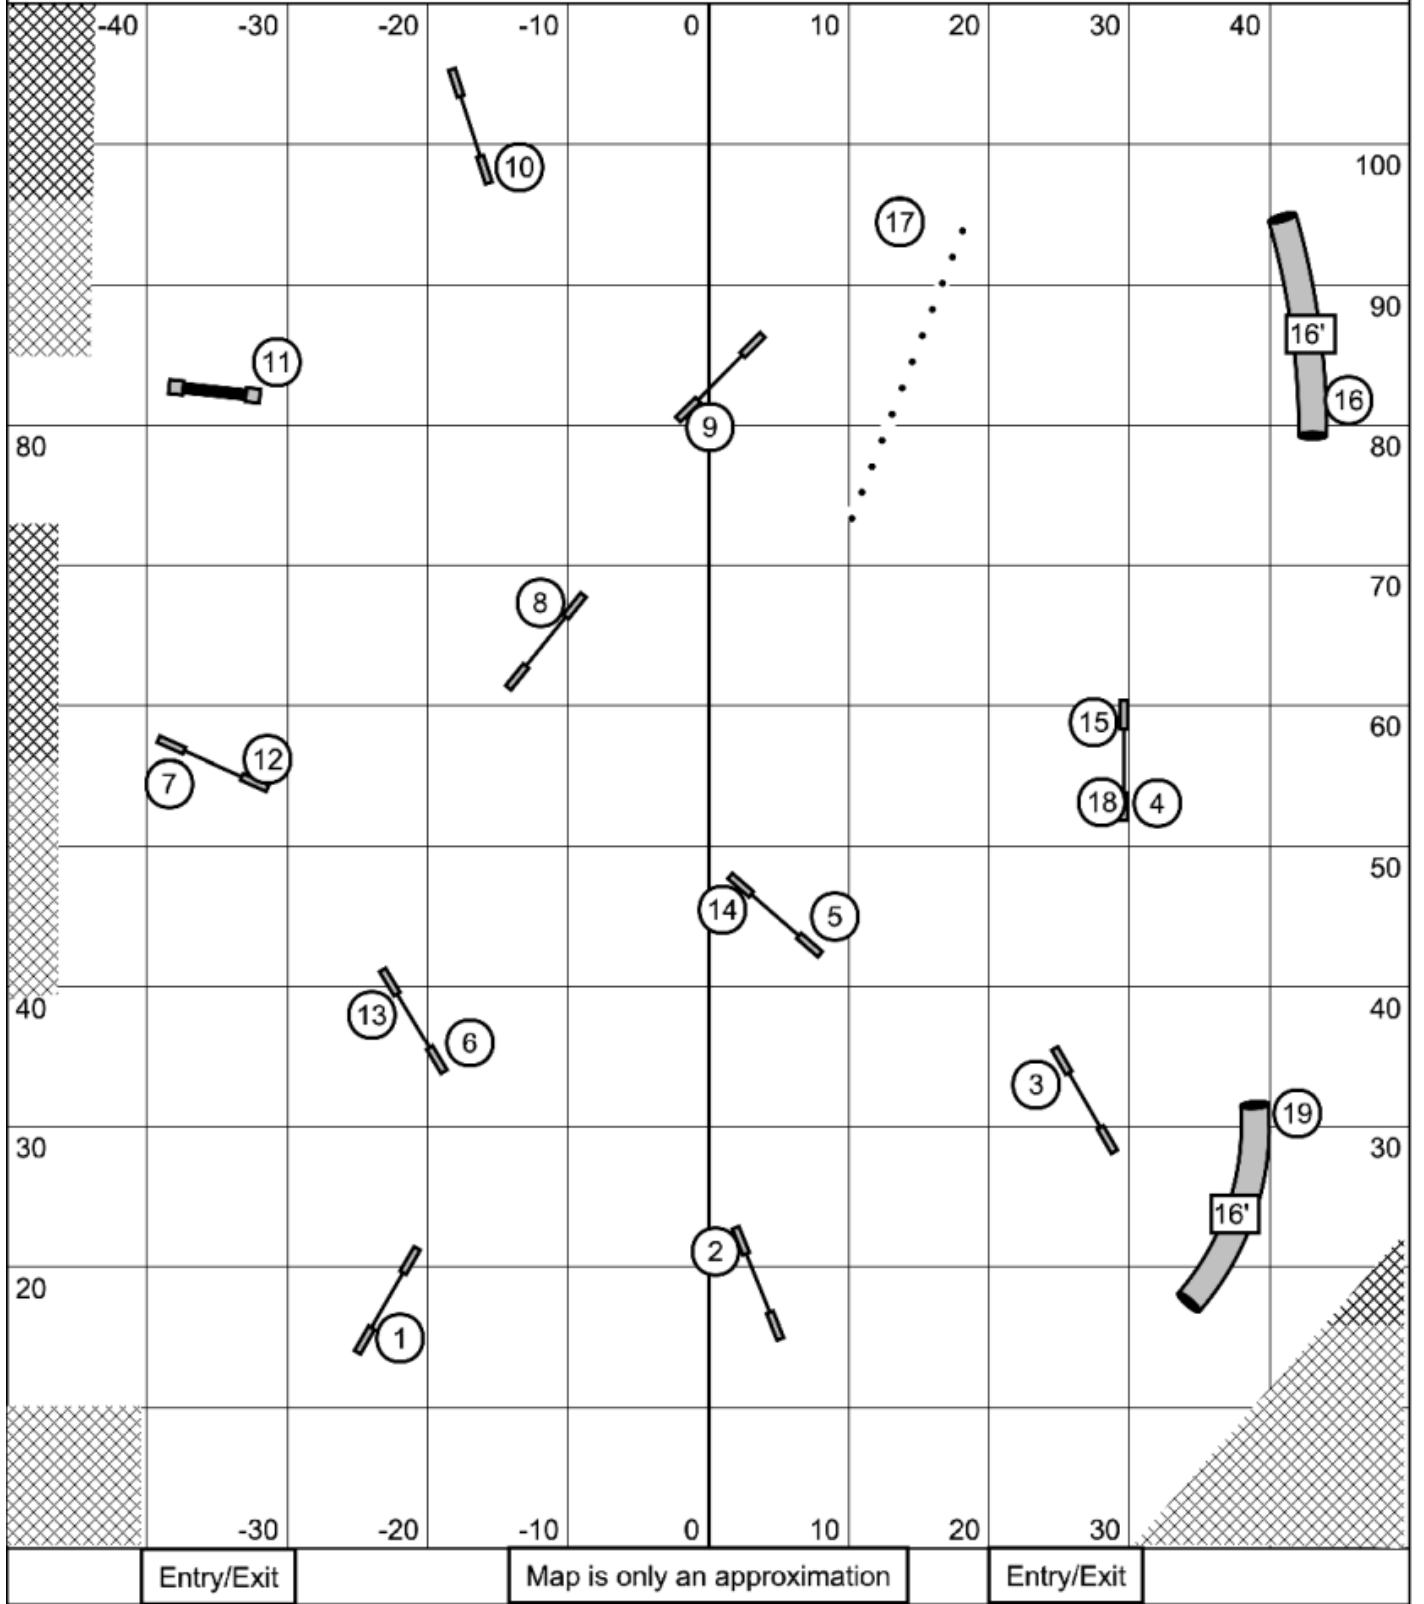

Senior and Champion Jumping
 Kinetic Dog UKI -- April 10, 2026 -- Mike Murphy

Beginner and Novice Jumping
 Kinetic Dog UKI -- April 10, 2026 -- Mike Murphy

Entry/Exit

Map is only an approximation

Entry/Exit

Masters Series Agility
 Kinetic Dog UKI -- April 10, 2026 -- Mike Murphy

Entry/Exit

Map is only an approximation

Entry/Exit

Senior and Champion Agility
 Kinetic Dog UKI -- April 10, 2026 -- Mike Murphy

Entry/Exit

Map is only an approximation

Entry/Exit

Beginner and Novice Agility
Kinetic Dog UKI -- April 10, 2026 -- Mike Murphy

Entry/Exit

Map is only an approximation

Entry/Exit