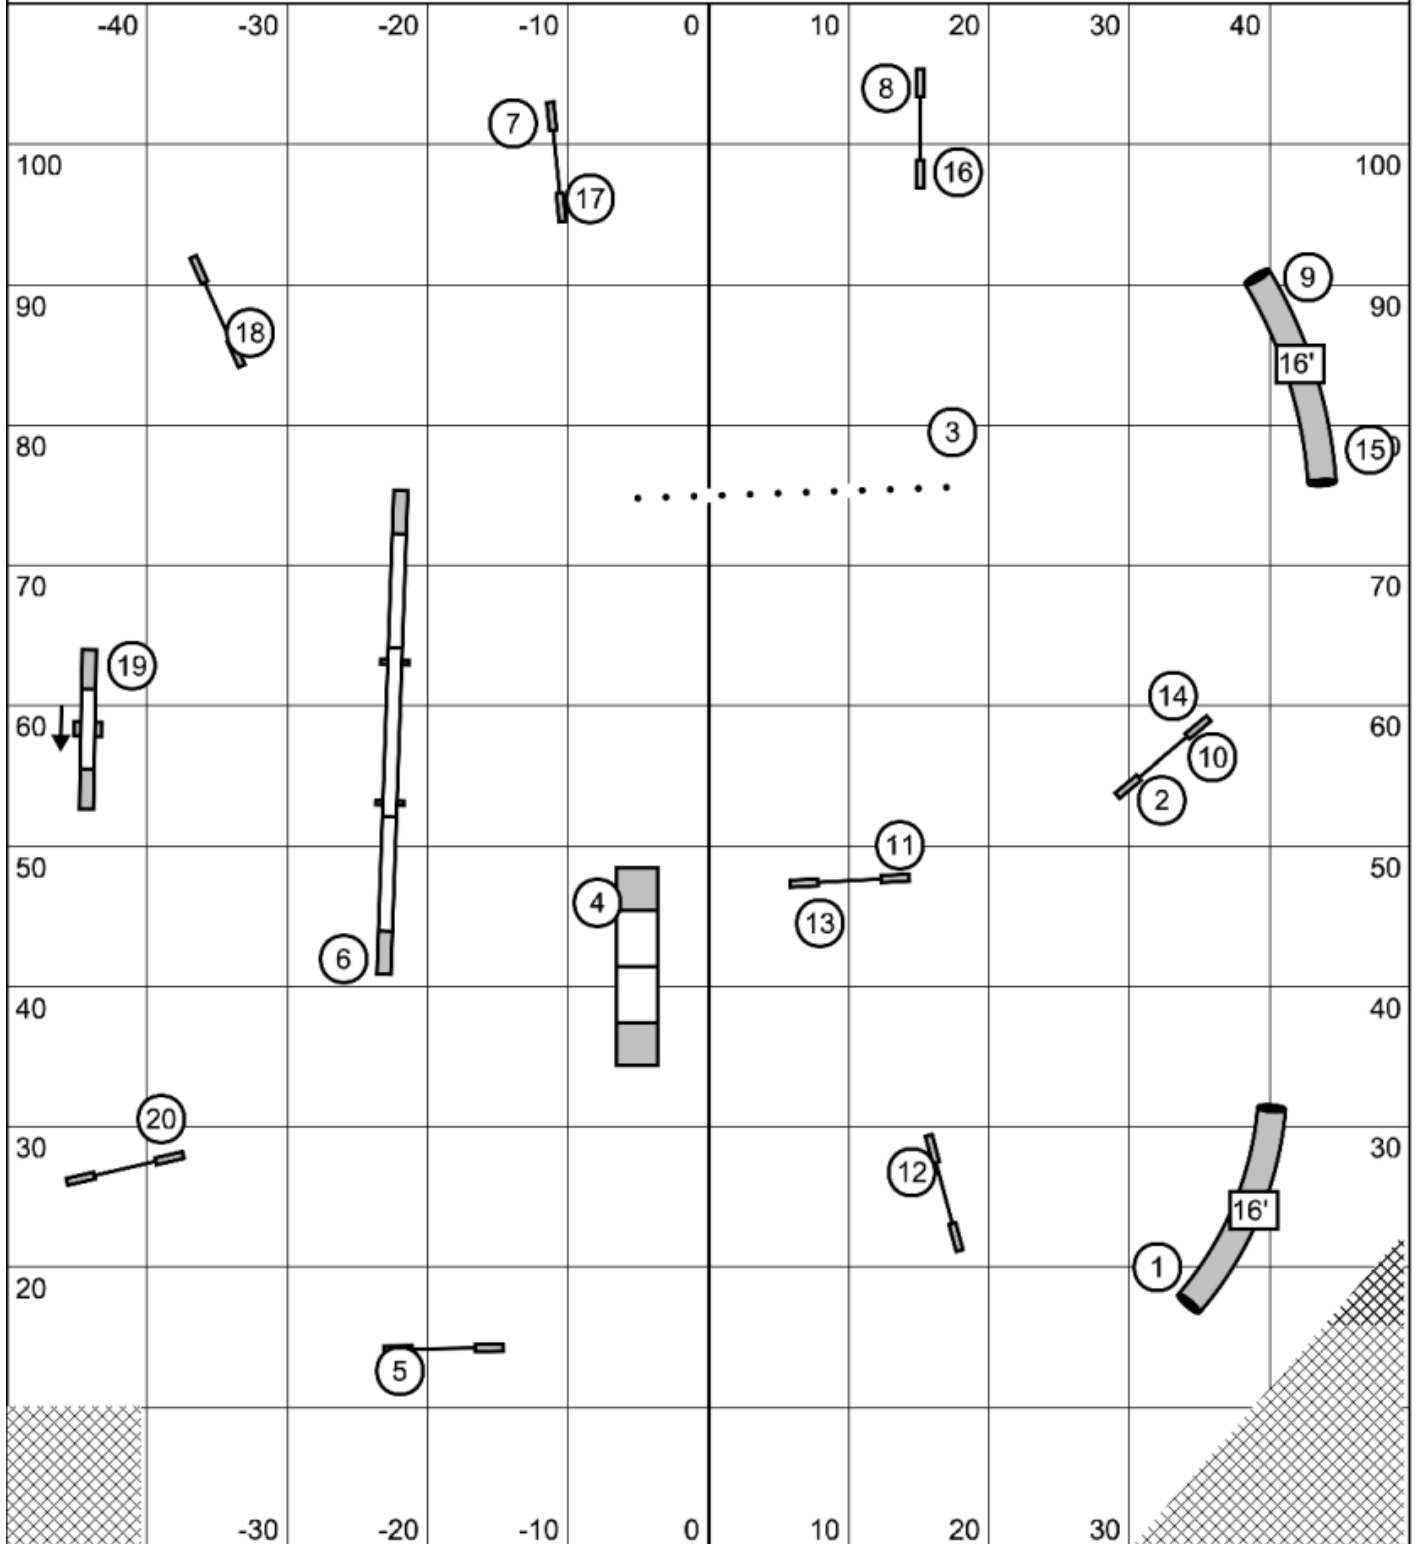

Masters Series Agility
 Kinetic Dog UKI -- April 10, 2026 -- Mike Murphy

Entry/Exit

Map is only an approximation

Entry/Exit

Senior and Champion Agility
 Kinetic Dog UKI -- April 10, 2026 -- Mike Murphy

Entry/Exit

Map is only an approximation

Entry/Exit

Beginner and Novice Agility
Kinetic Dog UKI -- April 10, 2026 -- Mike Murphy

Entry/Exit

Map is only an approximation

Entry/Exit