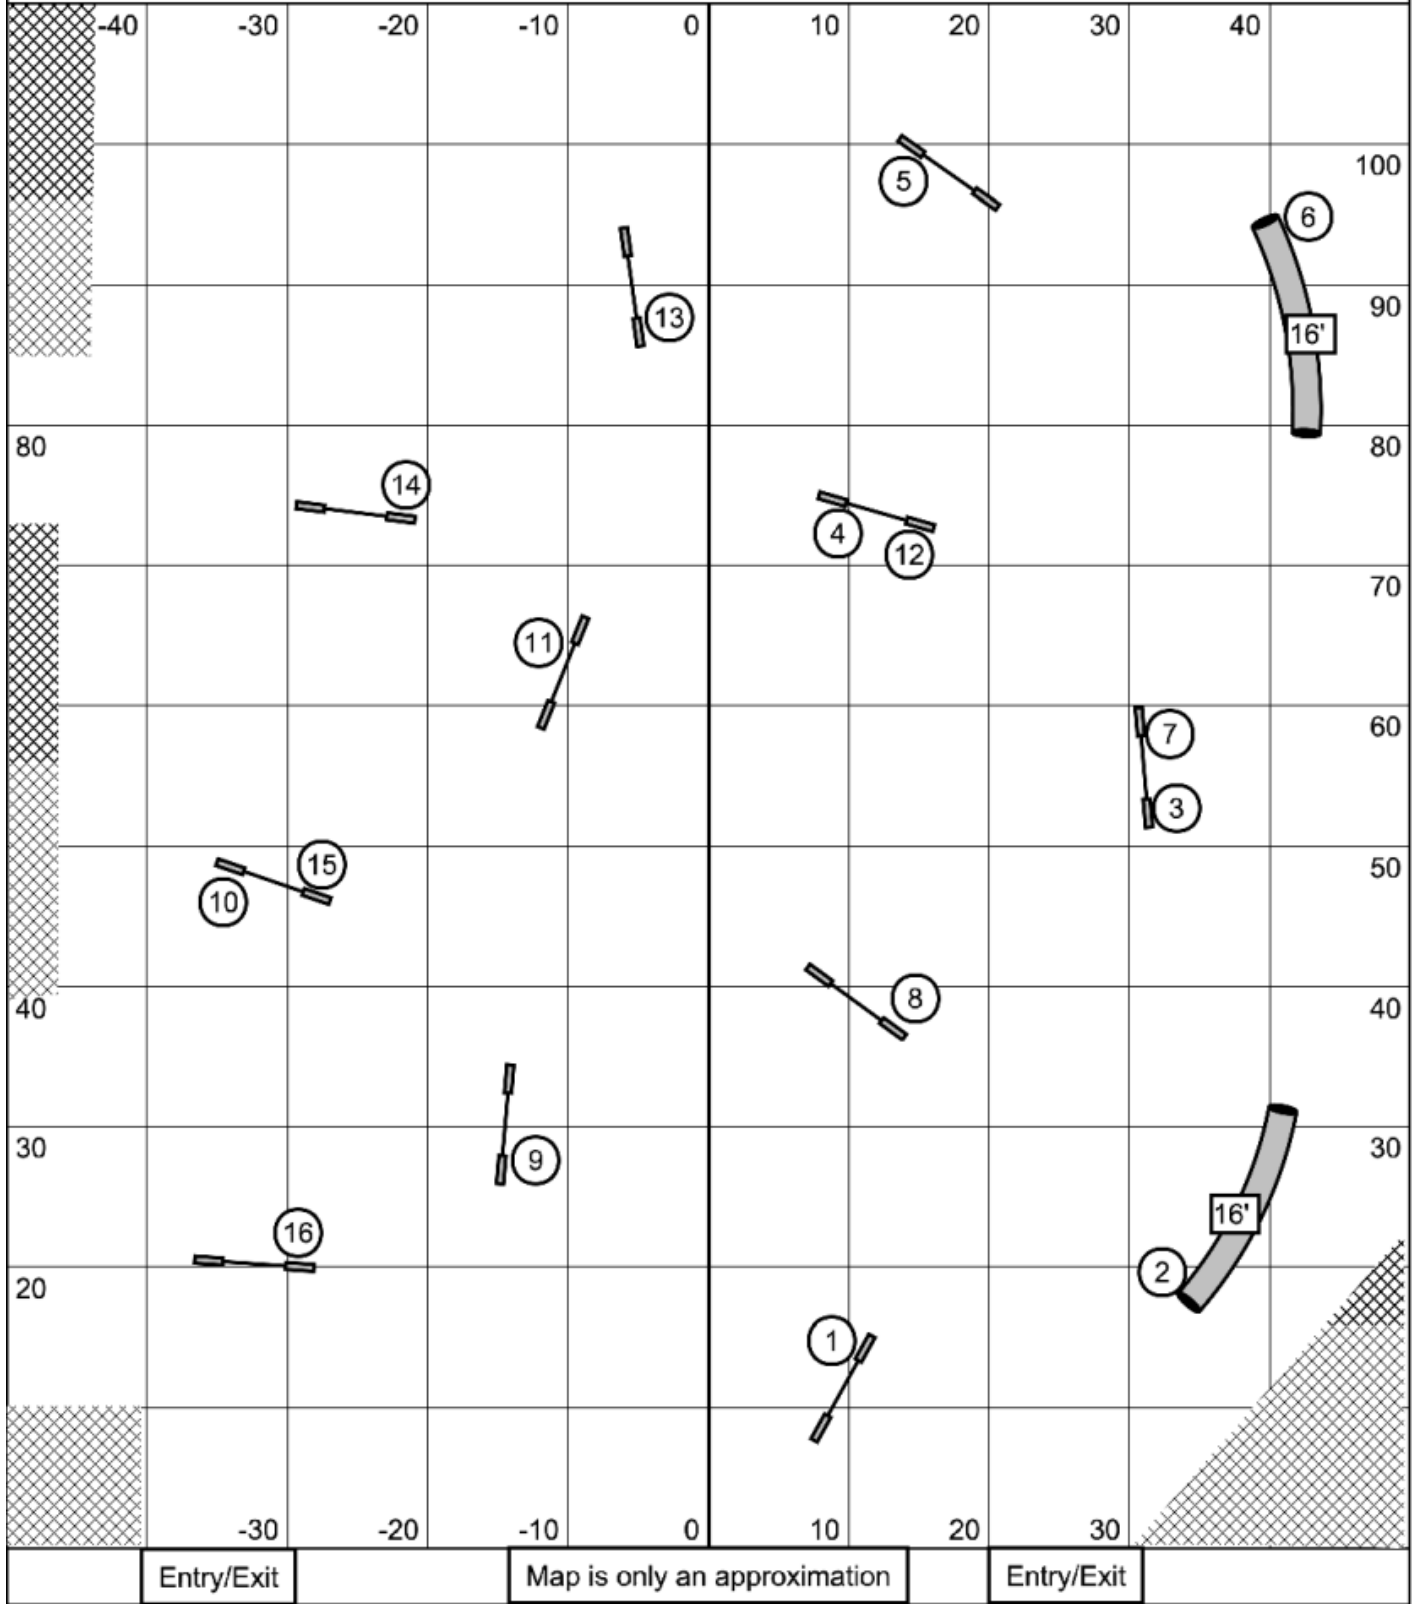

Beginner and Novice Speedstakes
Kinetic Dog UKI -- April 10, 2026 -- Mike Murphy