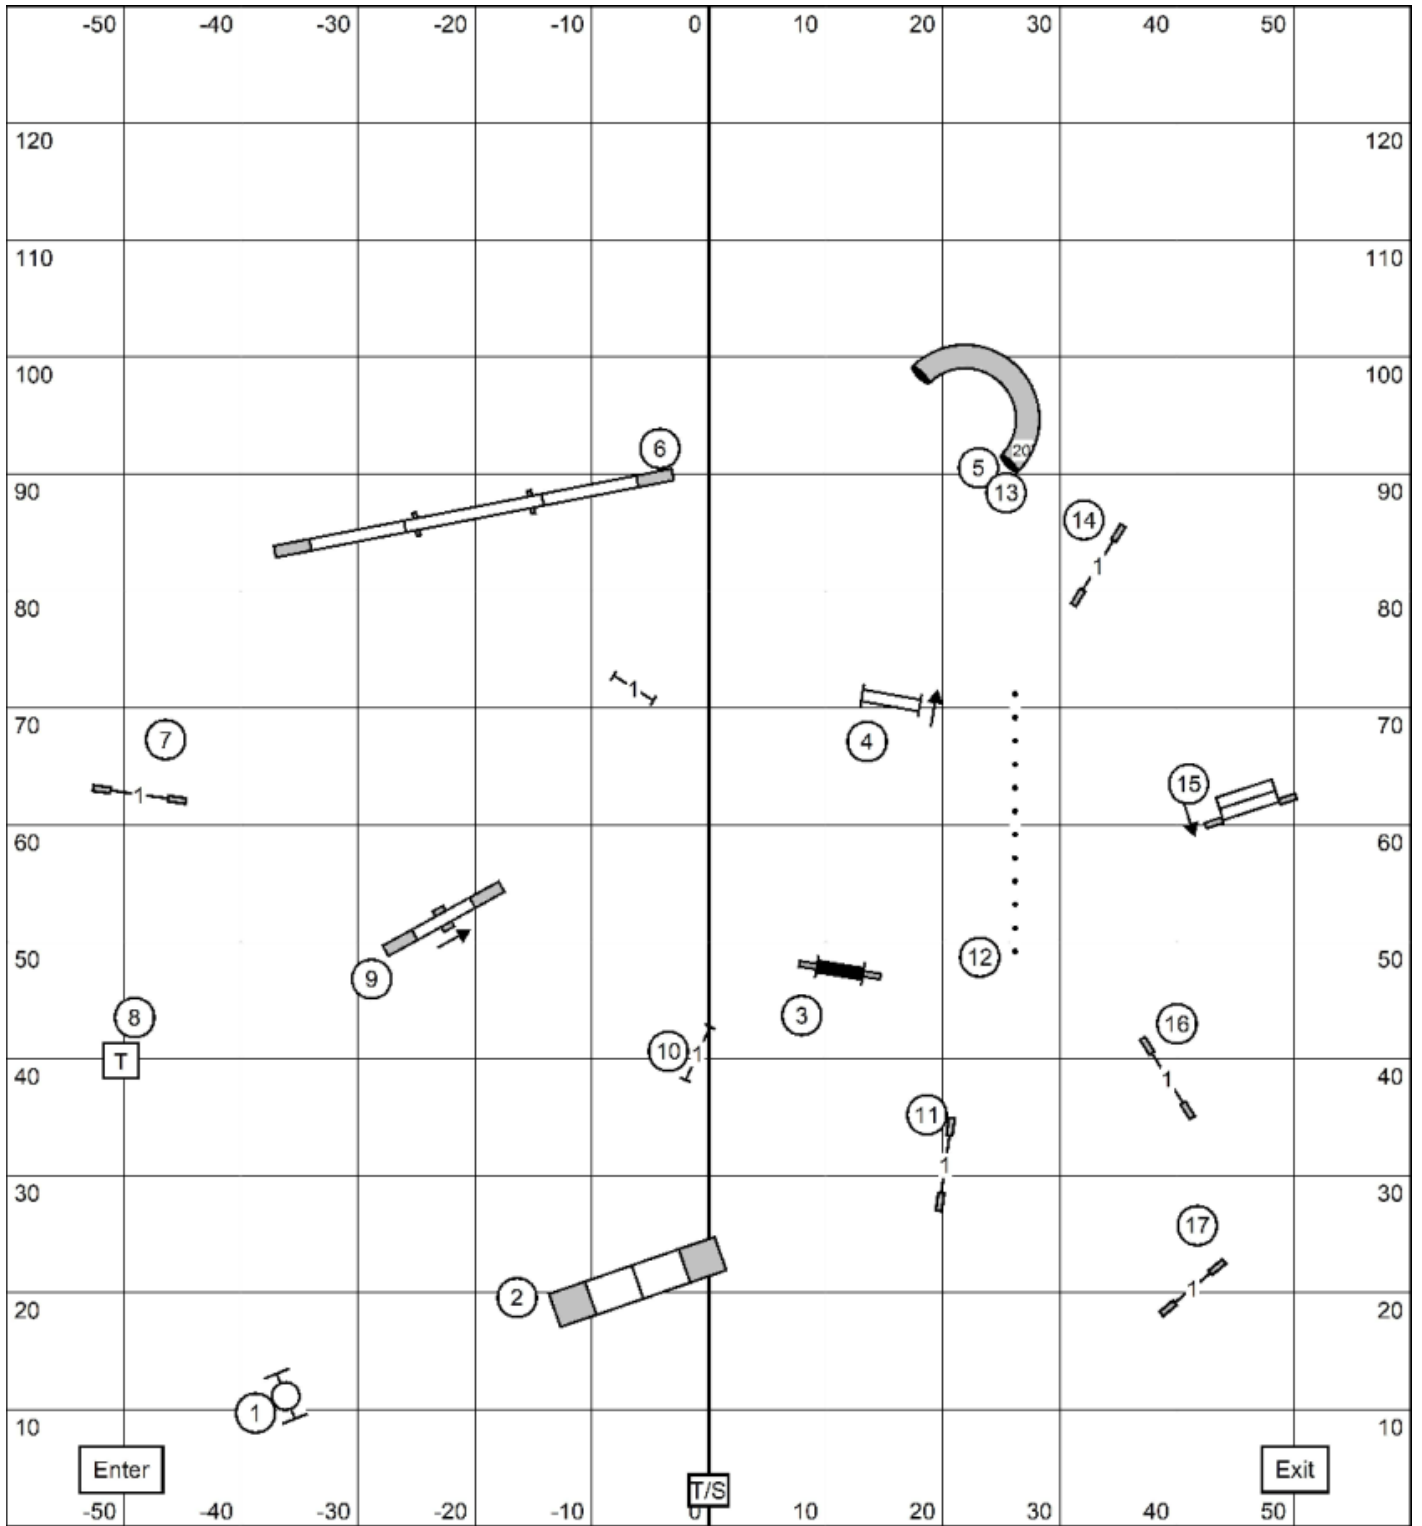

Please come to the line when previous dog at Jump #14.

Open Standard
April 11, 2026
Houston Obedience Dog Training Club
Jeff Boyer