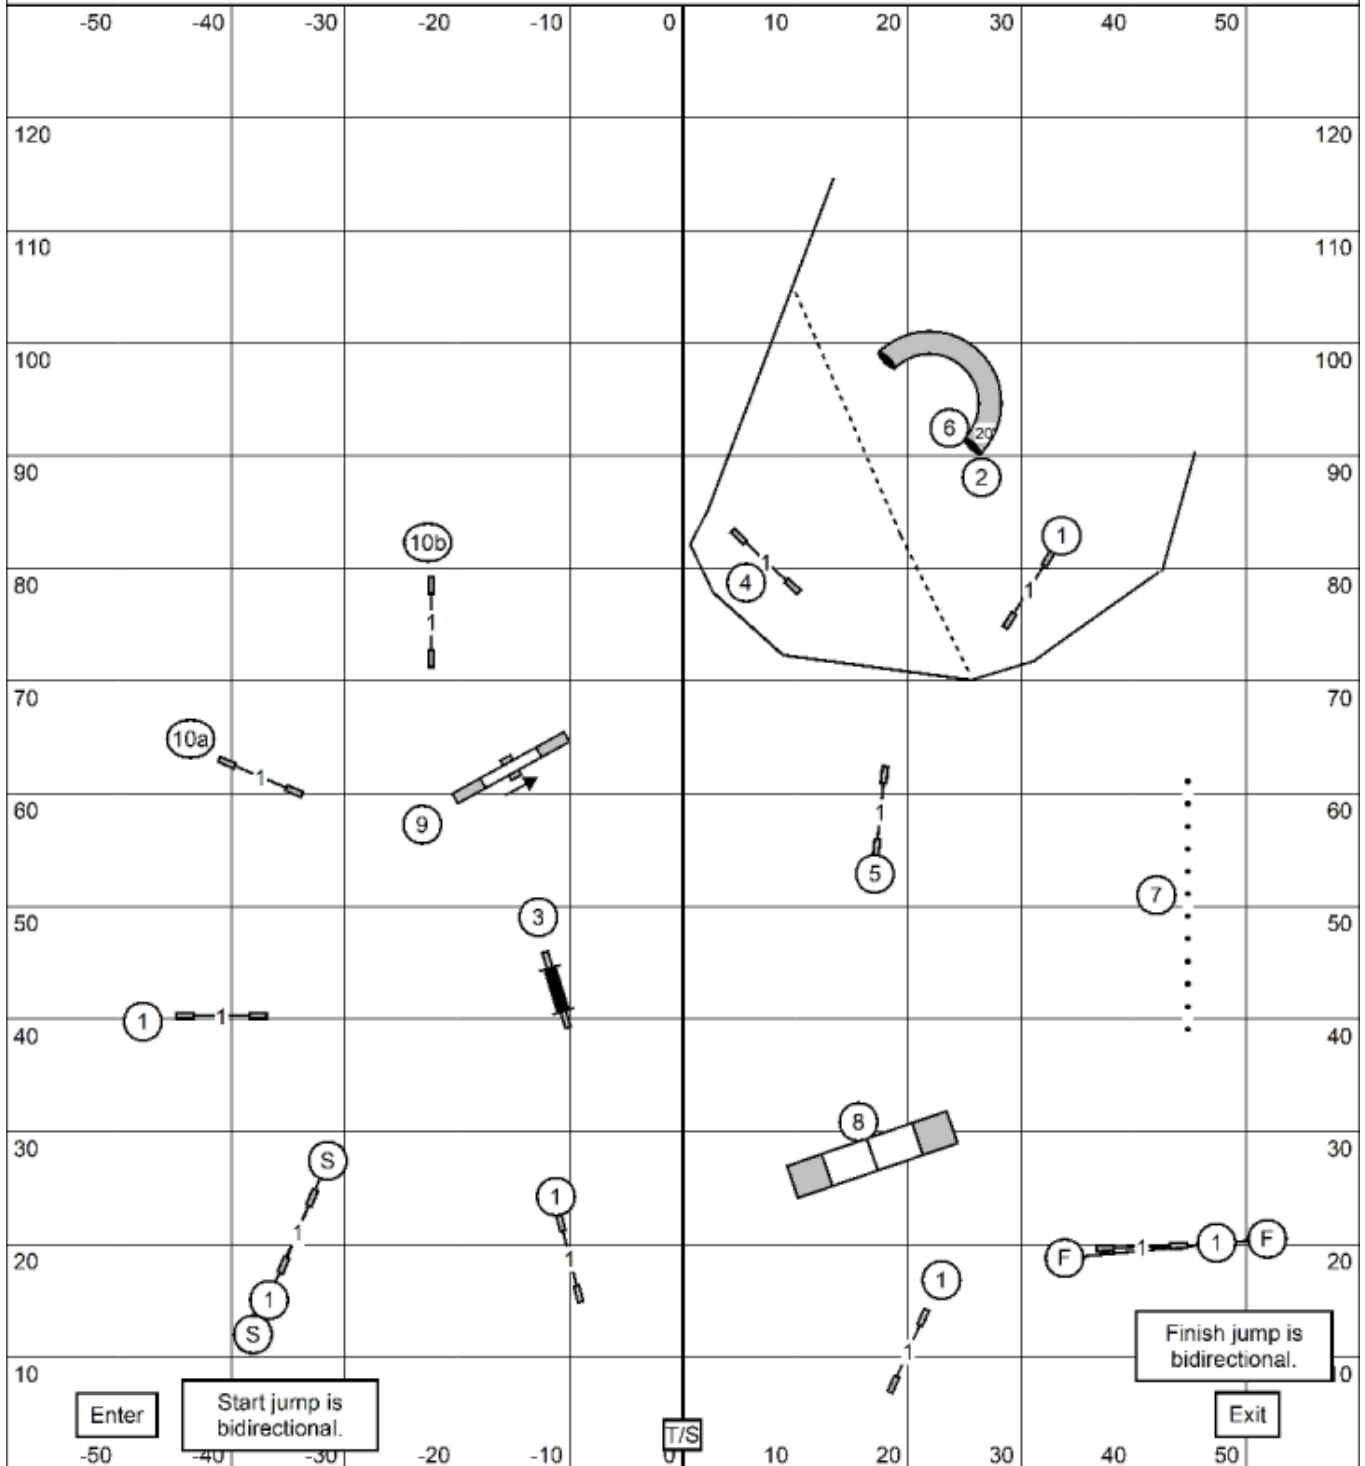

Obstacles #2, 4, 6, and 9 are unidirectional. All other obstacles are bidirectional.
Jumps in Combo #10 must be taken in flow, 10a to 10b OR 10b to 10a, for points..

Send:
Novice: 4-1, in flow, solid line.
Open: 6-1, in flow, dotted to solid line.
Excellent/Master: 4-6-2, solid line.

Points required:
Novice: 50*
Open: 55*
Ex / Mas: 60*
*Must include 20-pt send bonus

Finish jump is live at all times.

41 sec - P4"
38 sec - 8", P8", P12"
35 sec - 12", 16", P16", P20"
32 sec - 20", 24", 24"C

FAST All Levels

April 11, 2026
Houston Obedience Dog Training Club
Jeff Boyer