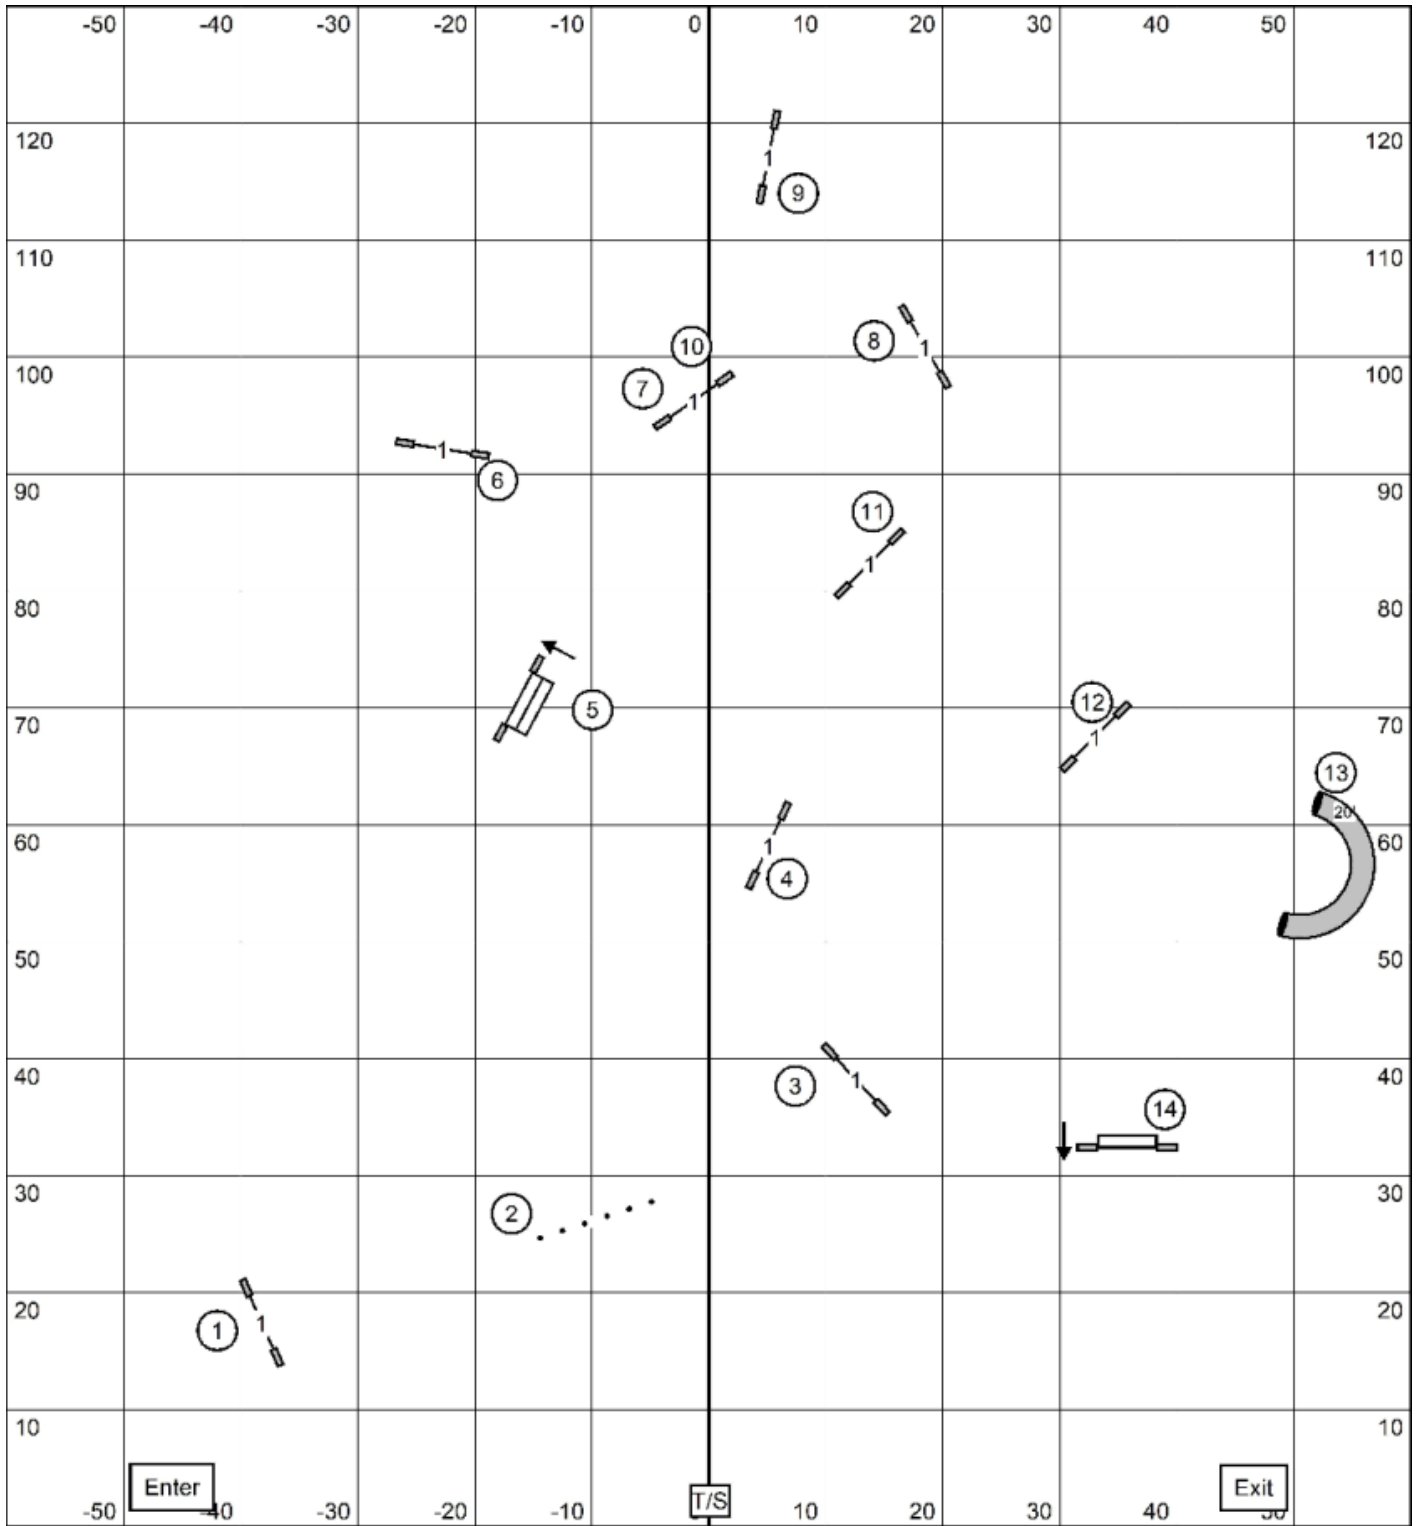

Please come to the line when previous dog at Jump #13.

Novice JWW
April 11, 2026
Houston Obedience Dog Training Club
Jeff Boyer