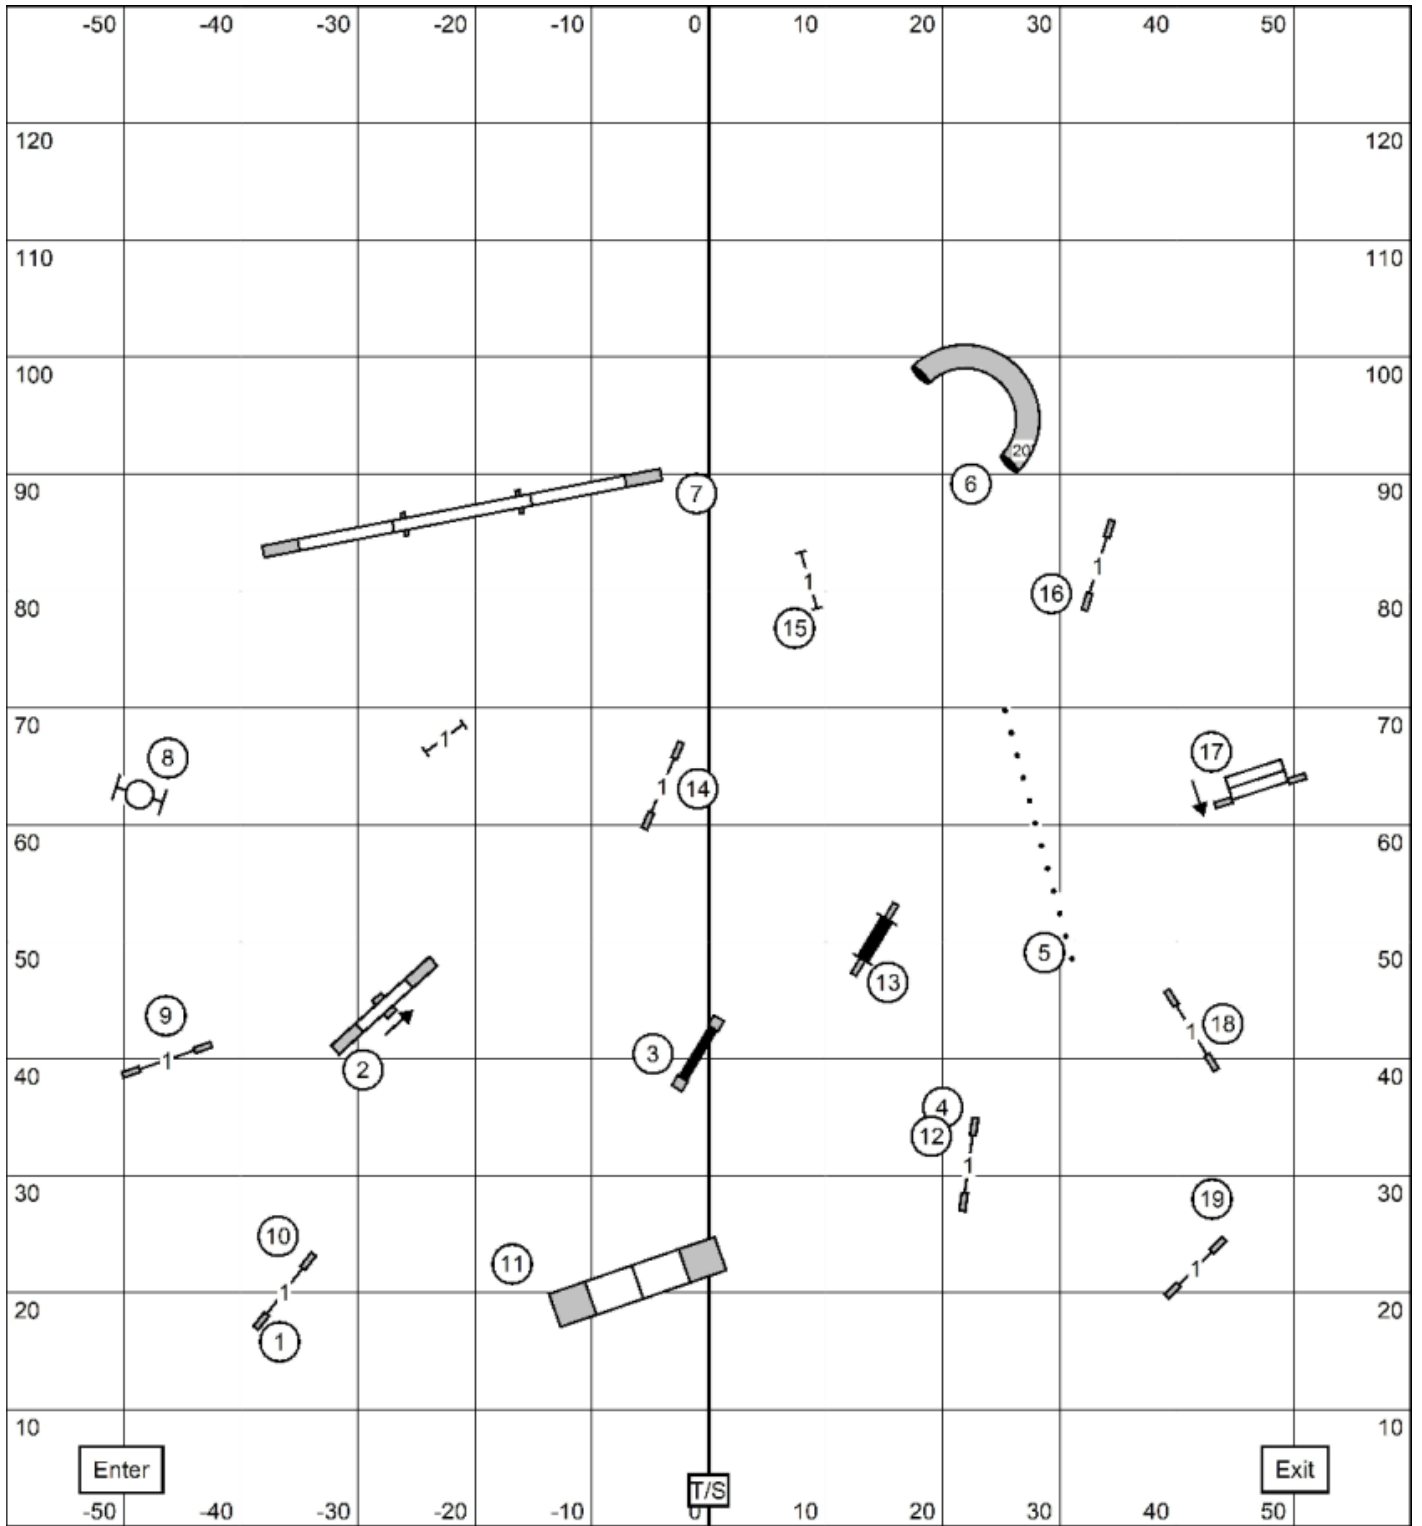

Please come to the line when previous dog at Jump #16.

Excellent / Master JWW
 April 10, 2026
 Houston Obedience Dog Training Club
 Jeff Boyer

Please come to the line when previous dog at Jump #16.

Premier JWW
 April 10, 2026
 Houston Obedience Dog Training Club
 Jeff Boyer

Excellent / Master Standard

April 11, 2026

Houston Obedience Dog Training Club

Jeff Boyer

Obstacles #2, 4, 6, and 9 are unidirectional. All other obstacles are bidirectional.
 Jumps in Combo #10 must be taken in flow, 10a to 10b OR 10b to 10a, for points..

Send:
 Novice: 4-1, in flow, solid line.
 Open: 6-1, in flow, dotted to solid line.
 Excellent/Master: 4-6-2, solid line.

Points required:
 Novice: 50*
 Open: 55*
 Ex / Mas: 60*
 *Must include 20-pt send bonus