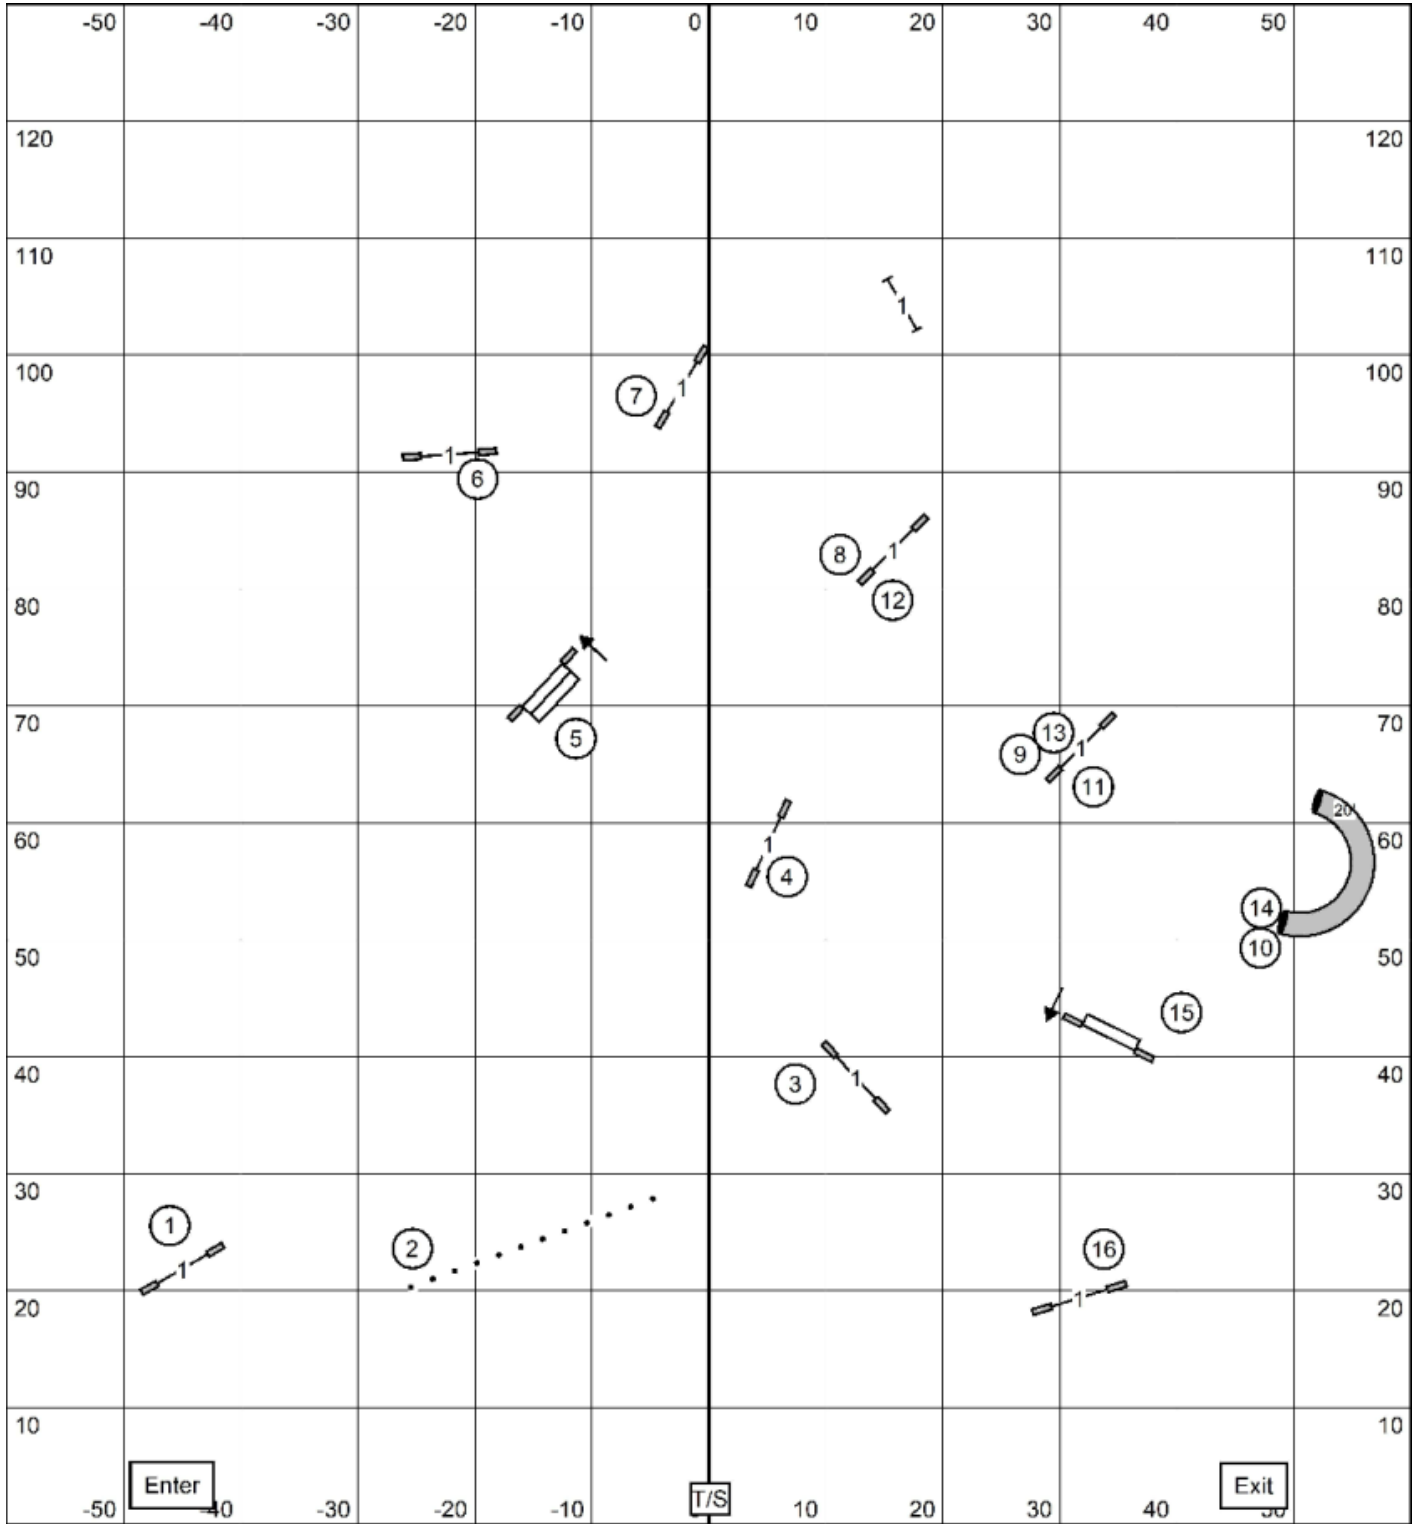

Please come to the line when previous dog at Jump #13.

Open JWW
April 11, 2026
Houston Obedience Dog Training Club
Jeff Boyer