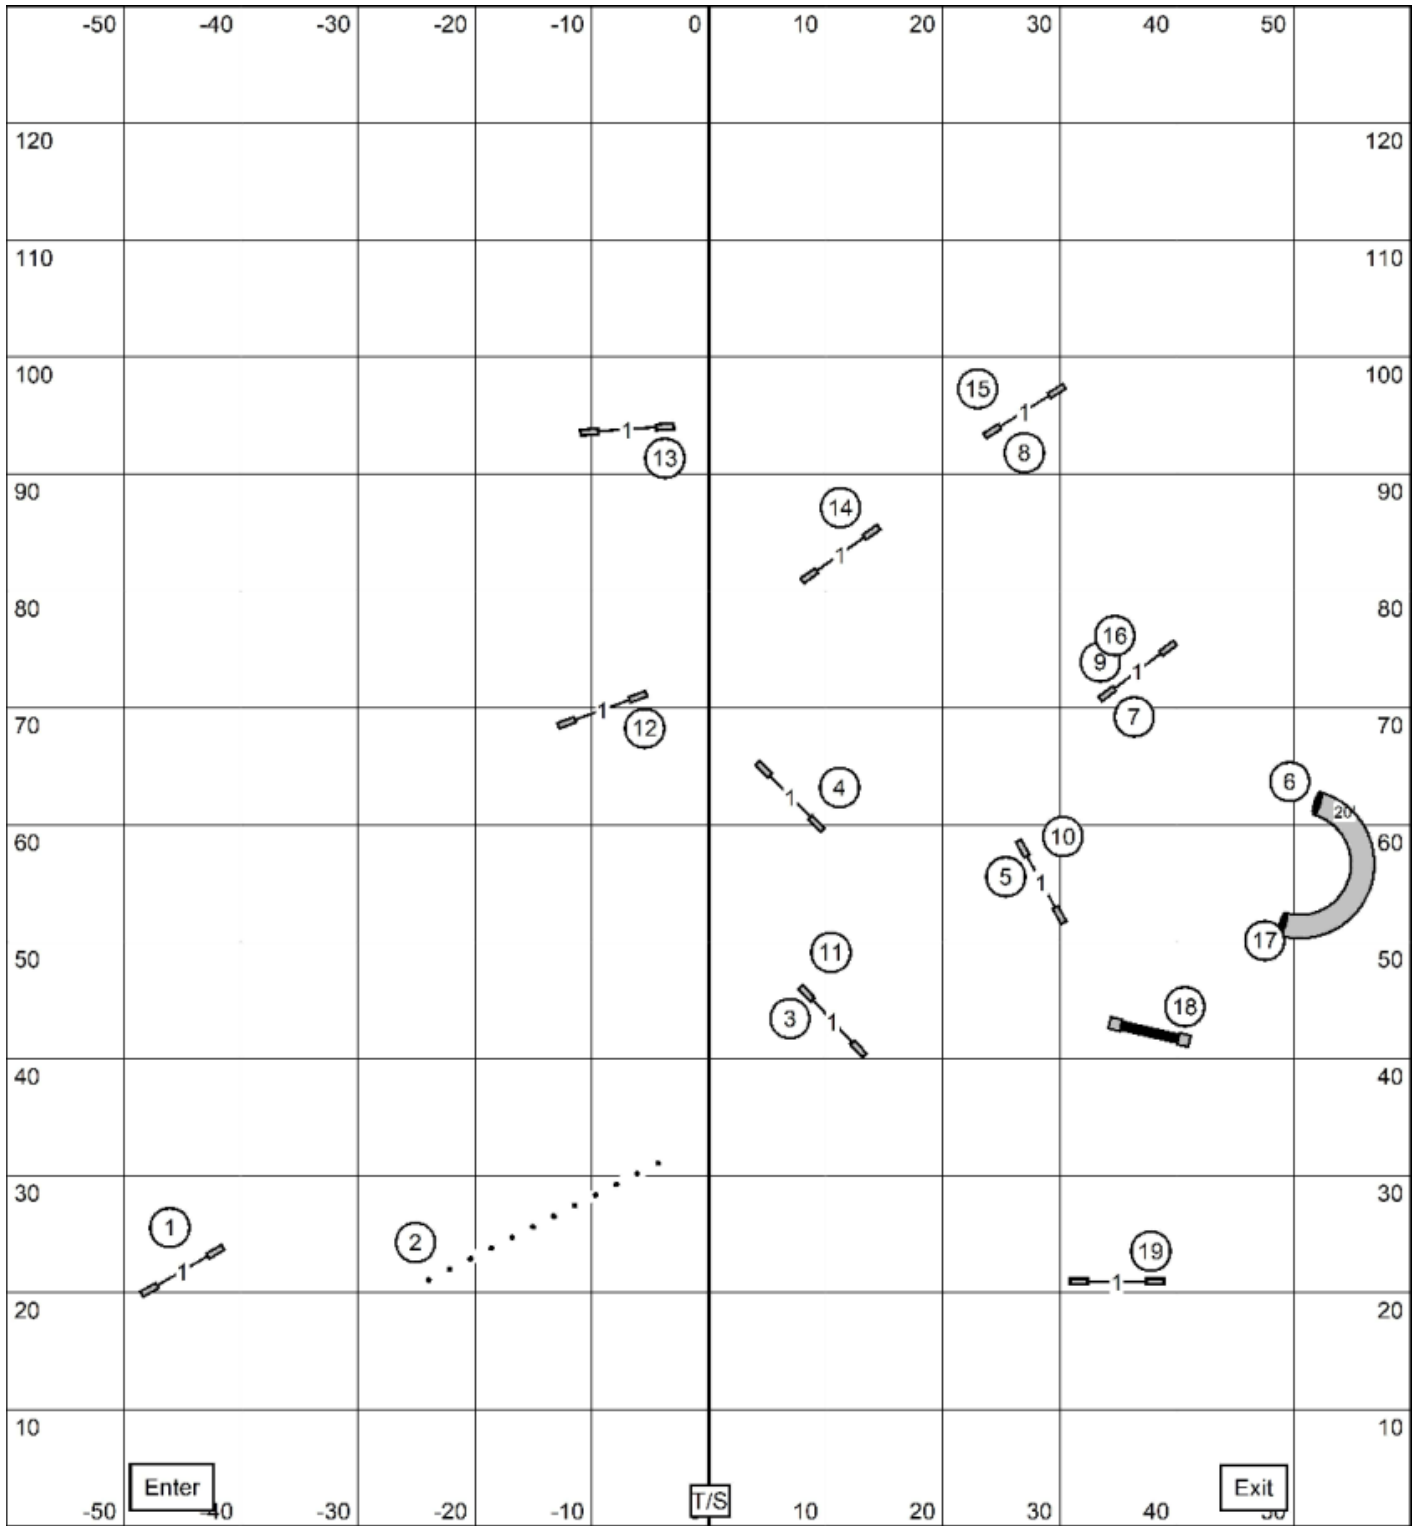

Please come to the line when previous dog at Jump #16.

Excellent / Master JWW
 April 10, 2026
 Houston Obedience Dog Training Club
 Jeff Boyer

Please come to the line when previous dog at Jump #16.

Premier JWW
 April 10, 2026
 Houston Obedience Dog Training Club
 Jeff Boyer

Excellent / Master Standard

April 11, 2026

Houston Obedience Dog Training Club

Jeff Boyer

Obstacles #2, 4, 6, and 9 are unidirectional. All other obstacles are bidirectional.
 Jumps in Combo #10 must be taken in flow, 10a to 10b OR 10b to 10a, for points..

Send:
 Novice: 4-1, in flow, solid line.
 Open: 6-1, in flow, dotted to solid line.
 Excellent/Master: 4-6-2, solid line.

Points required:
 Novice: 50*
 Open: 55*
 Ex / Mas: 60*
 *Must include 20-pt send bonus