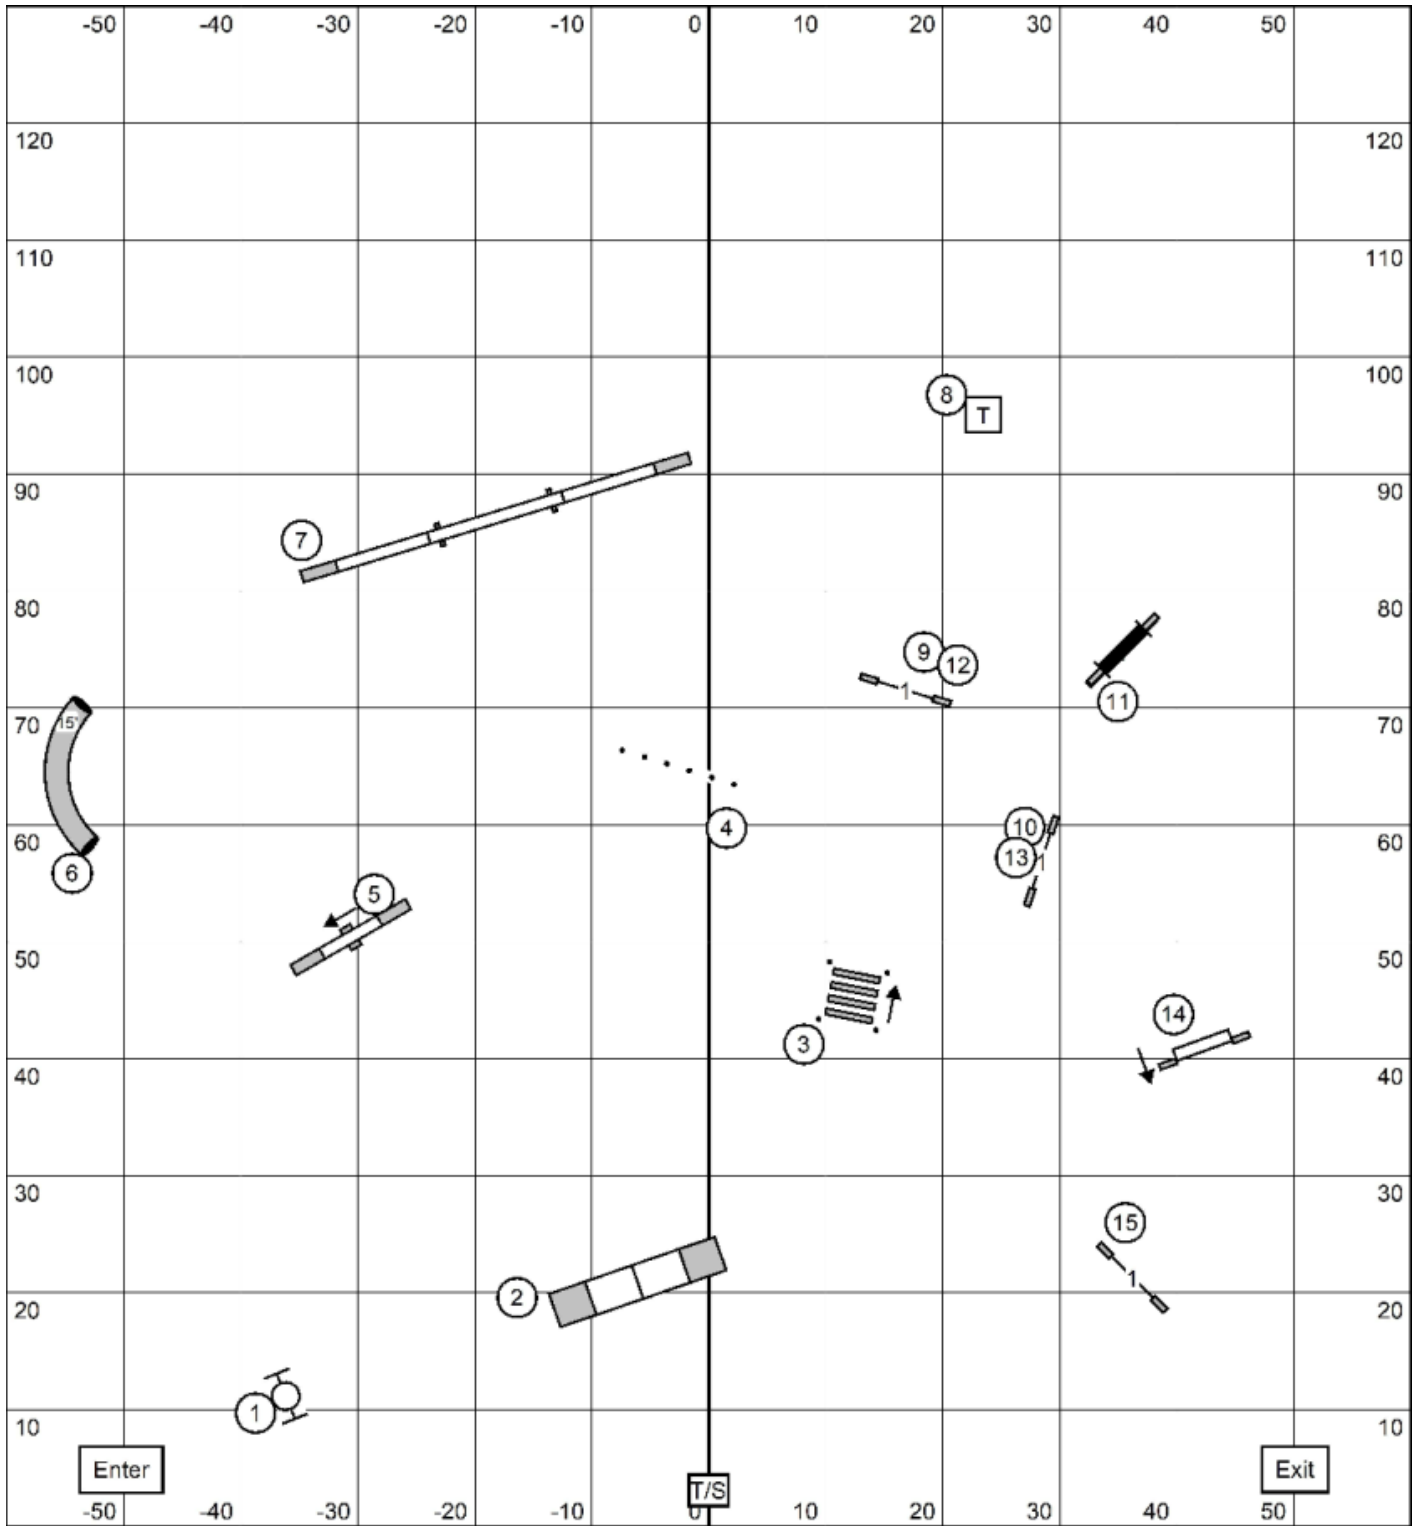

Please come to the line when previous dog at Jump #13.

Novice Standard
April 11, 2026
Houston Obedience Dog Training Club
Jeff Boyer