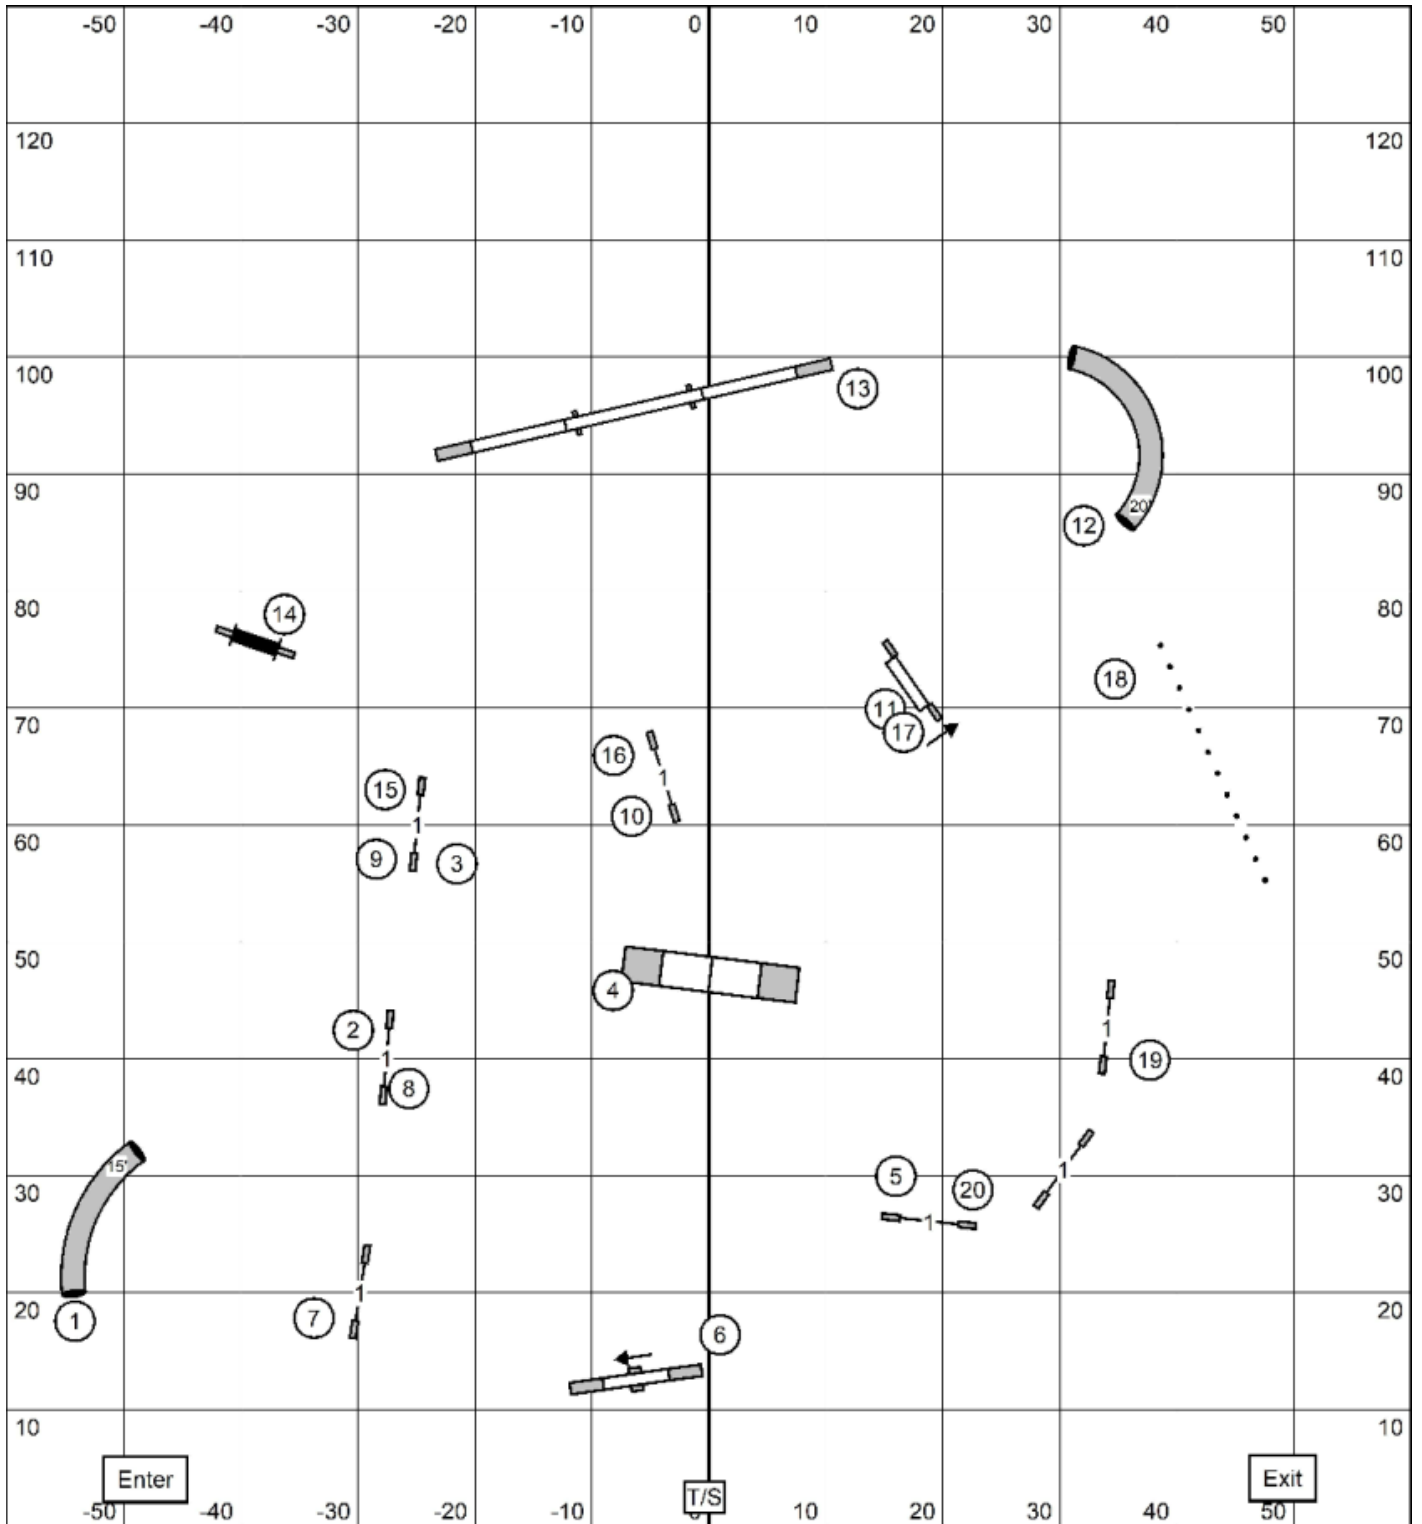

Please come to the line when previous dog at Double #17.

Premier Standard
April 10, 2026
Houston Obedience Dog Training Club
Jeff Boyer