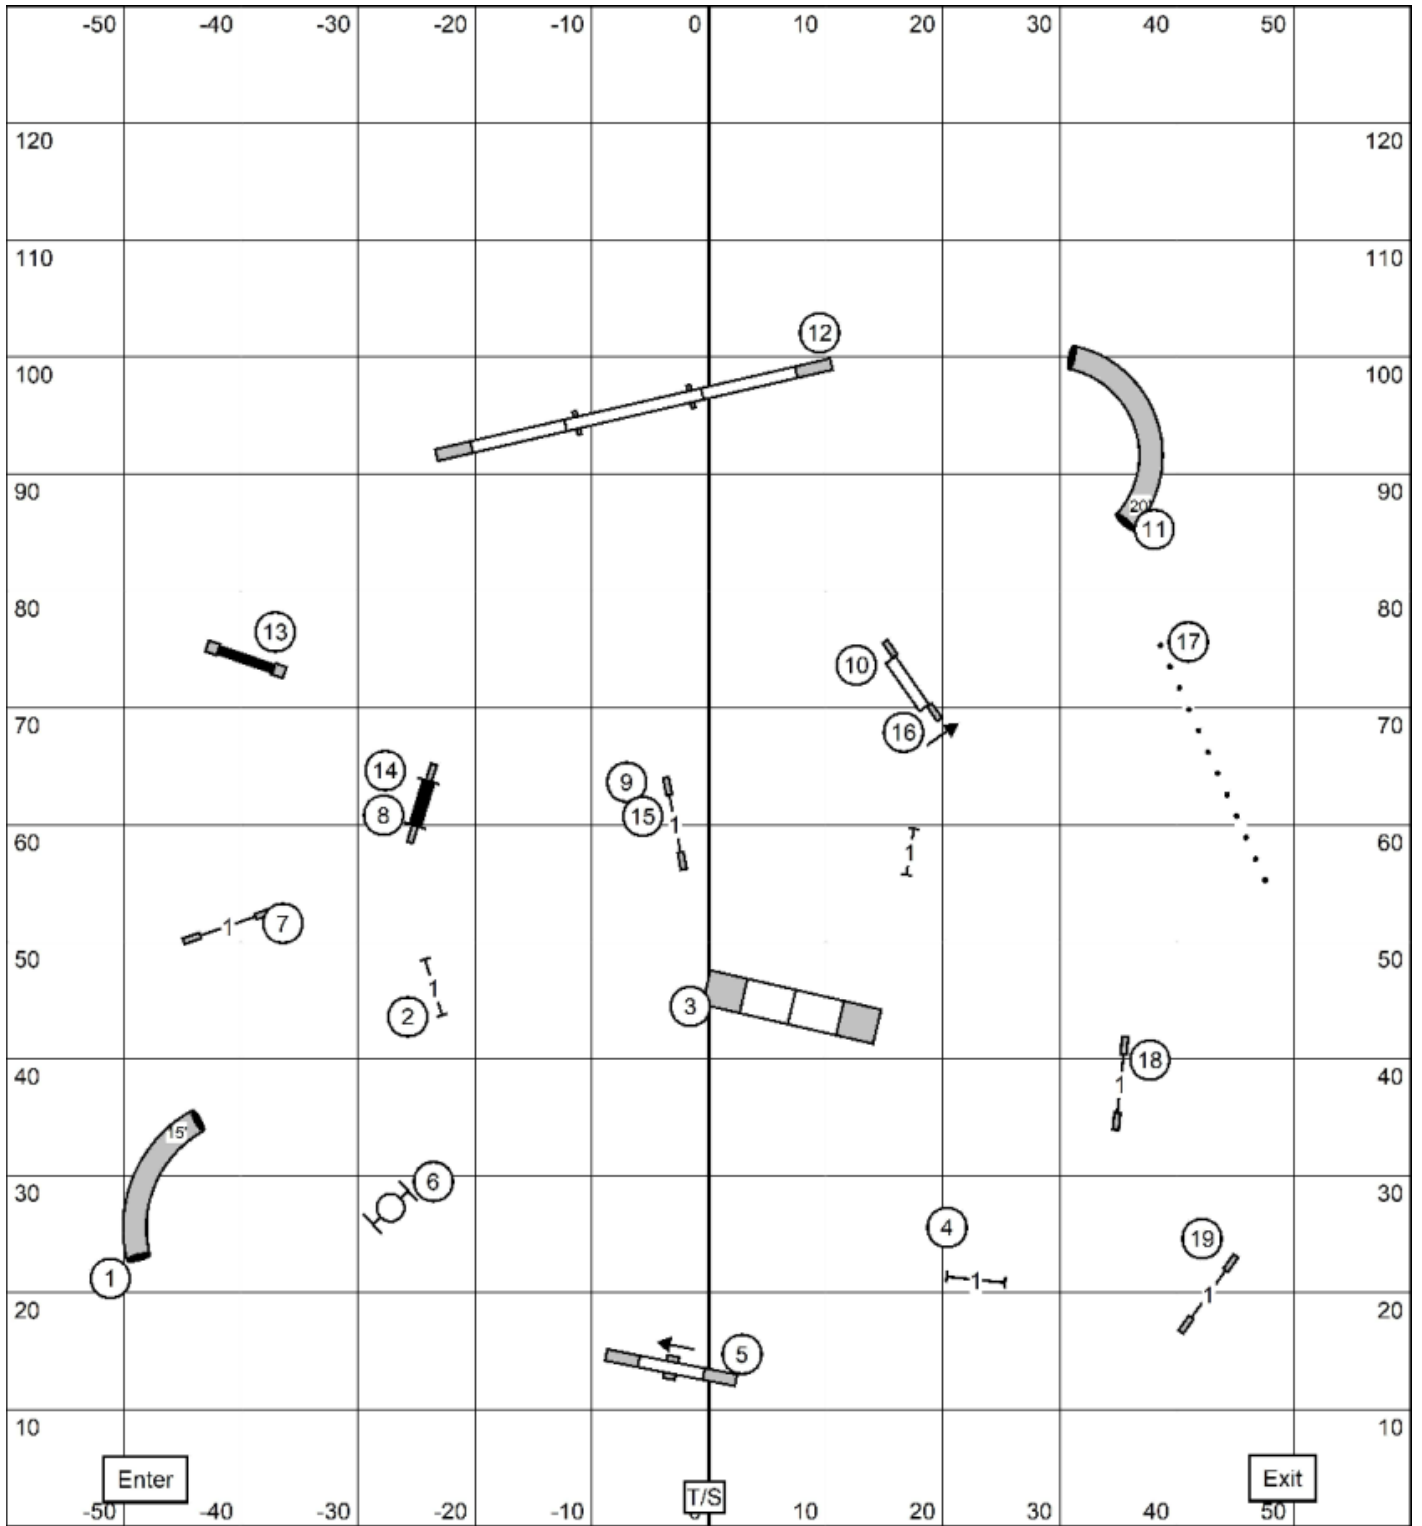

Please come to the line when previous dog at Dog Walk.

Excellent / Master Standard

April 10, 2026
Houston Obedience Dog Training Club
Jeff Boyer