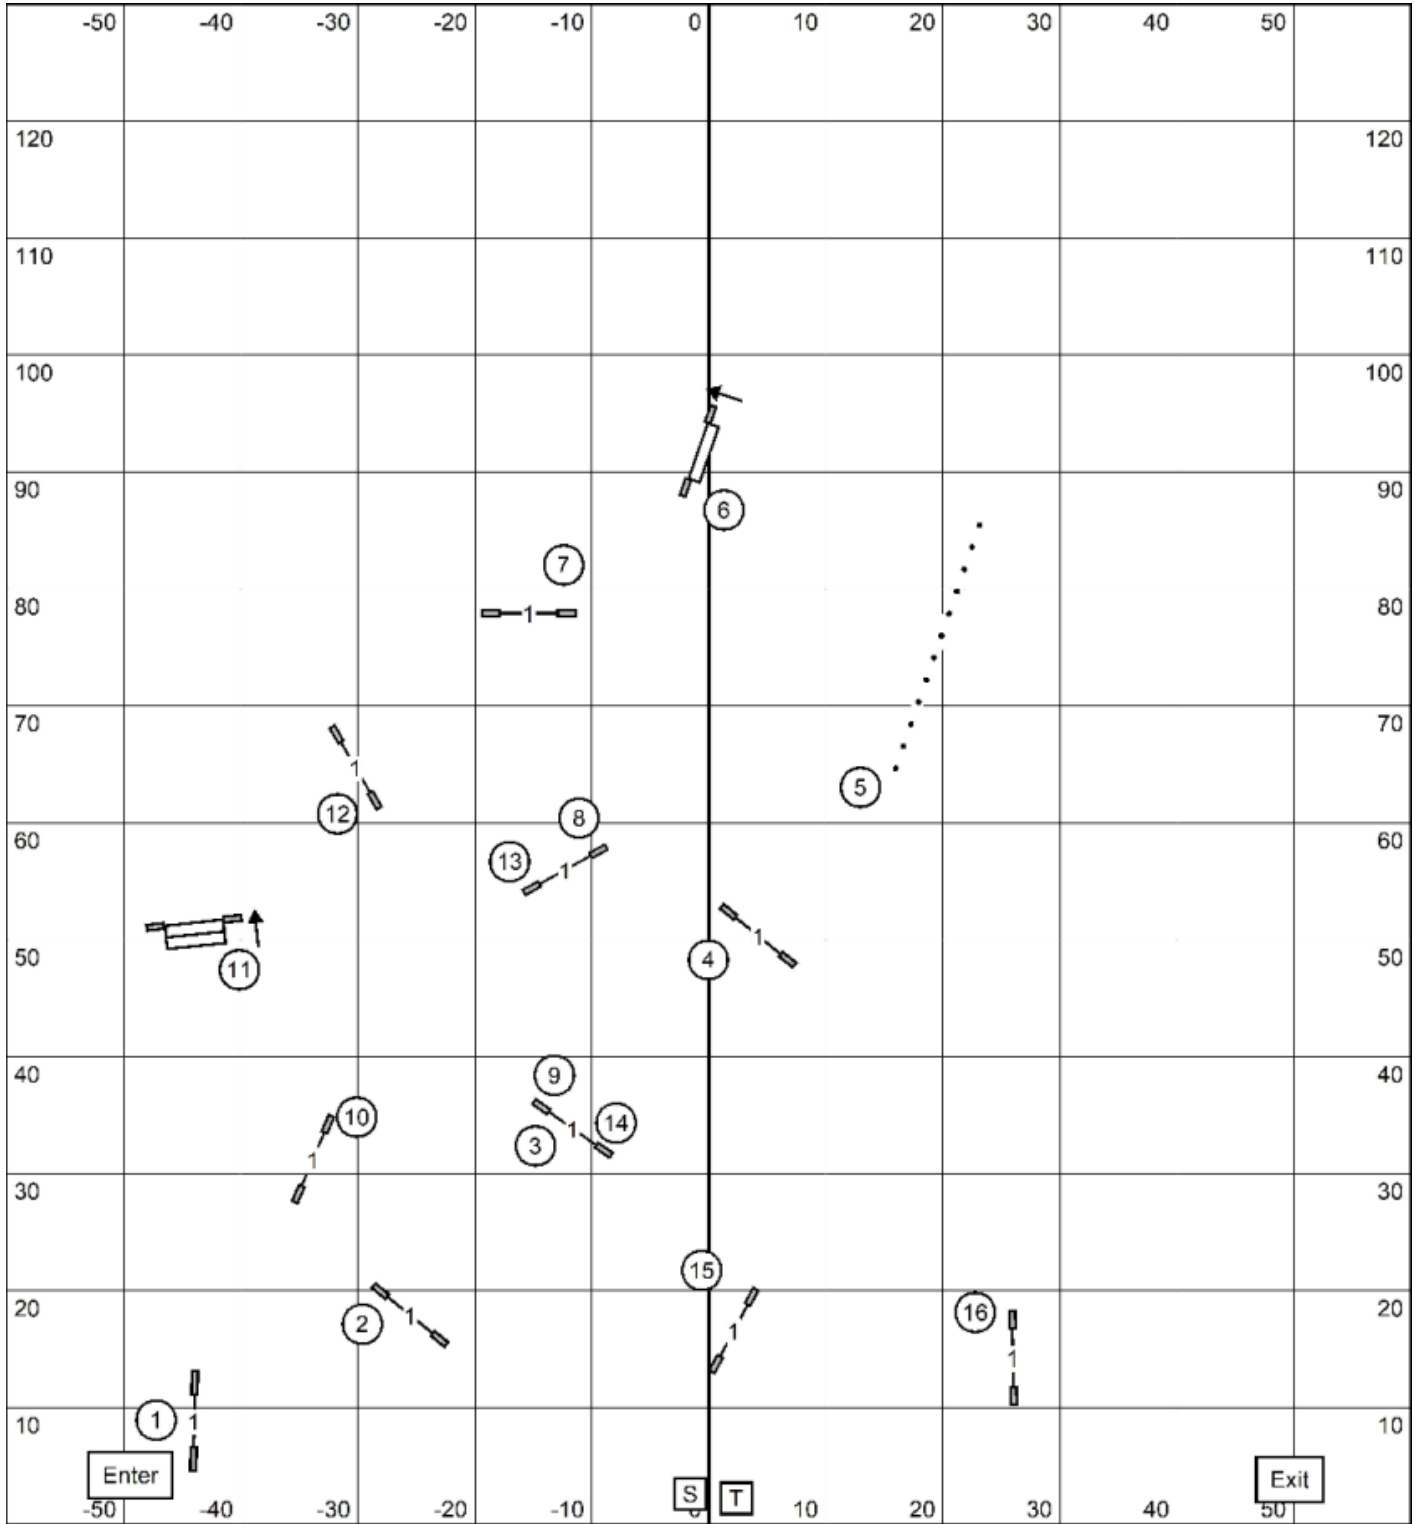

Please enter when
previous dog at Jump
#15.

Open JWW
Houston Obedience Dog Training Club
April 10, 2026
Jeff Boyer