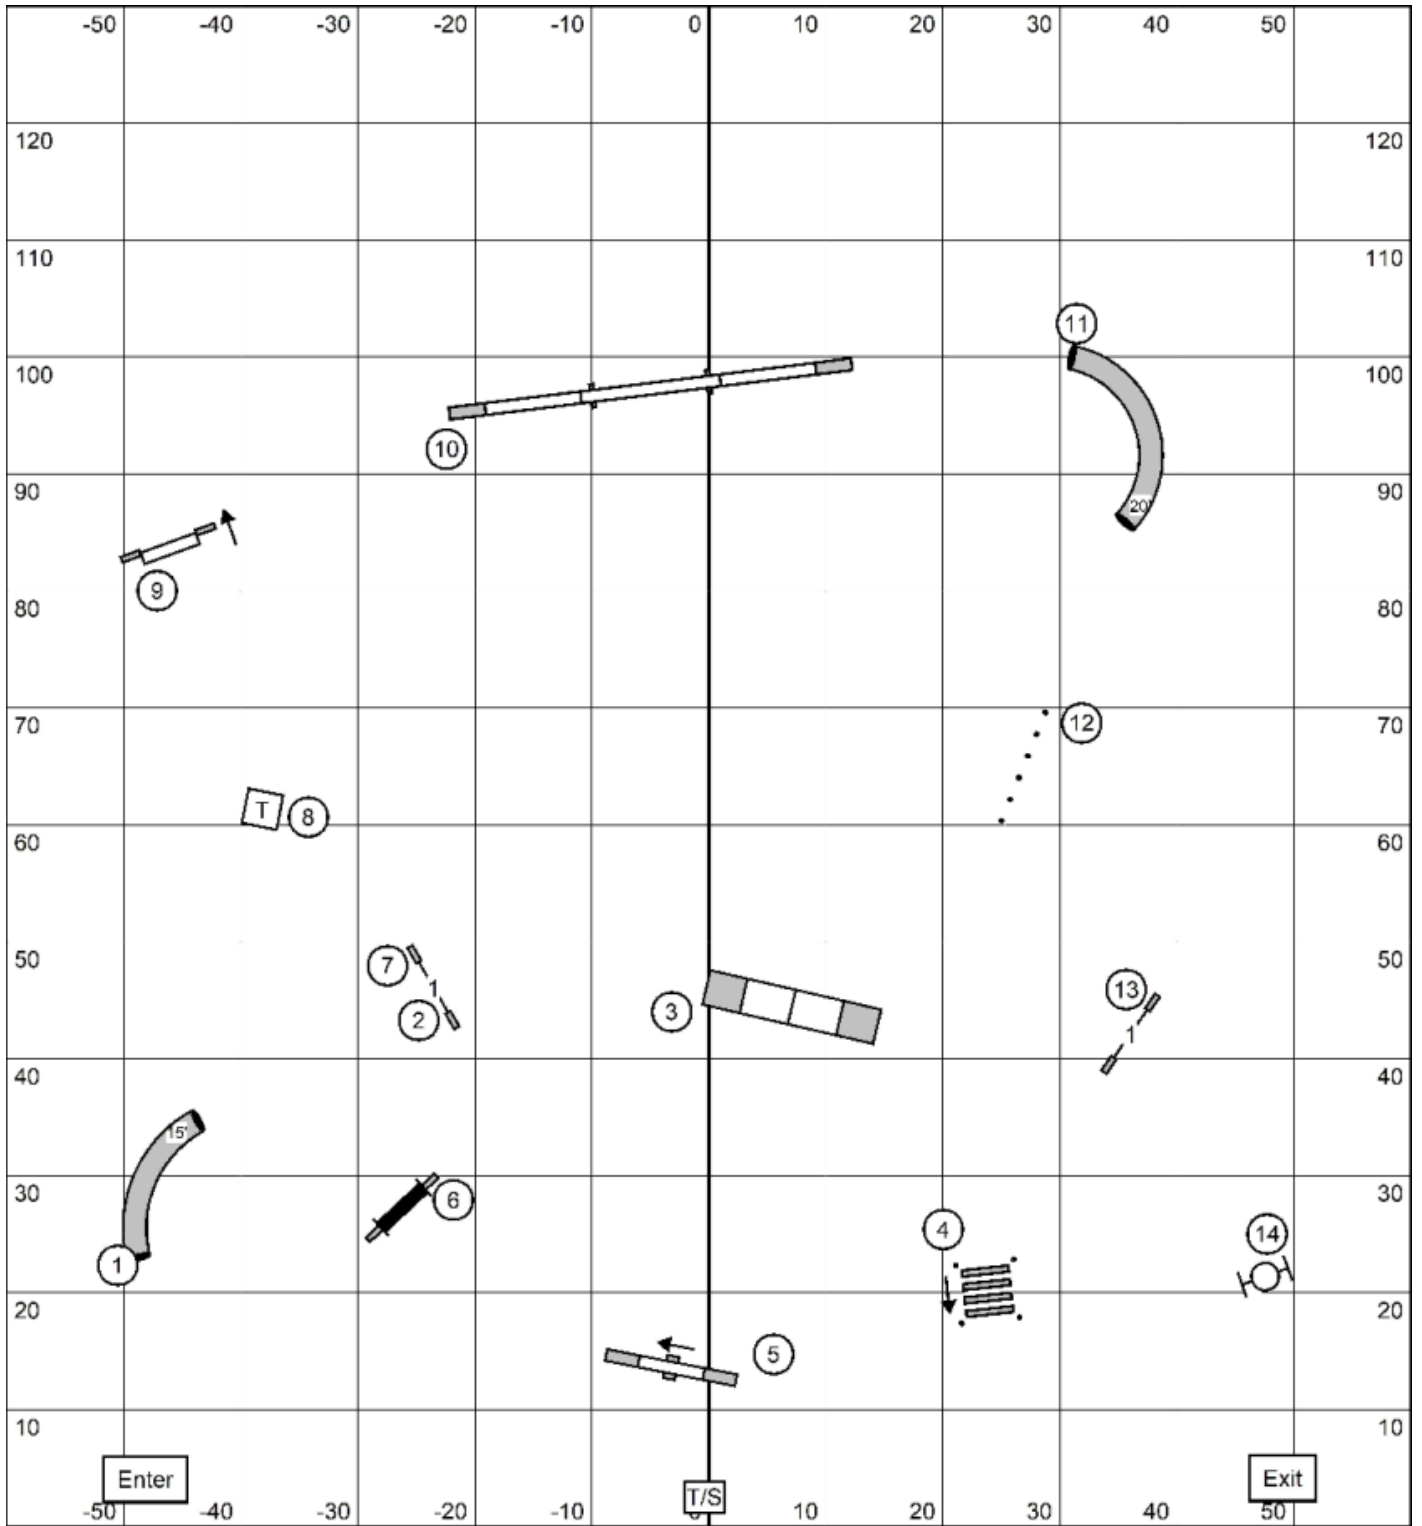

Please come to the line when previous dog at Dog Walk.

Novice Standard
April 10, 2026
Houston Obedience Dog Training Club
Jeff Boyer