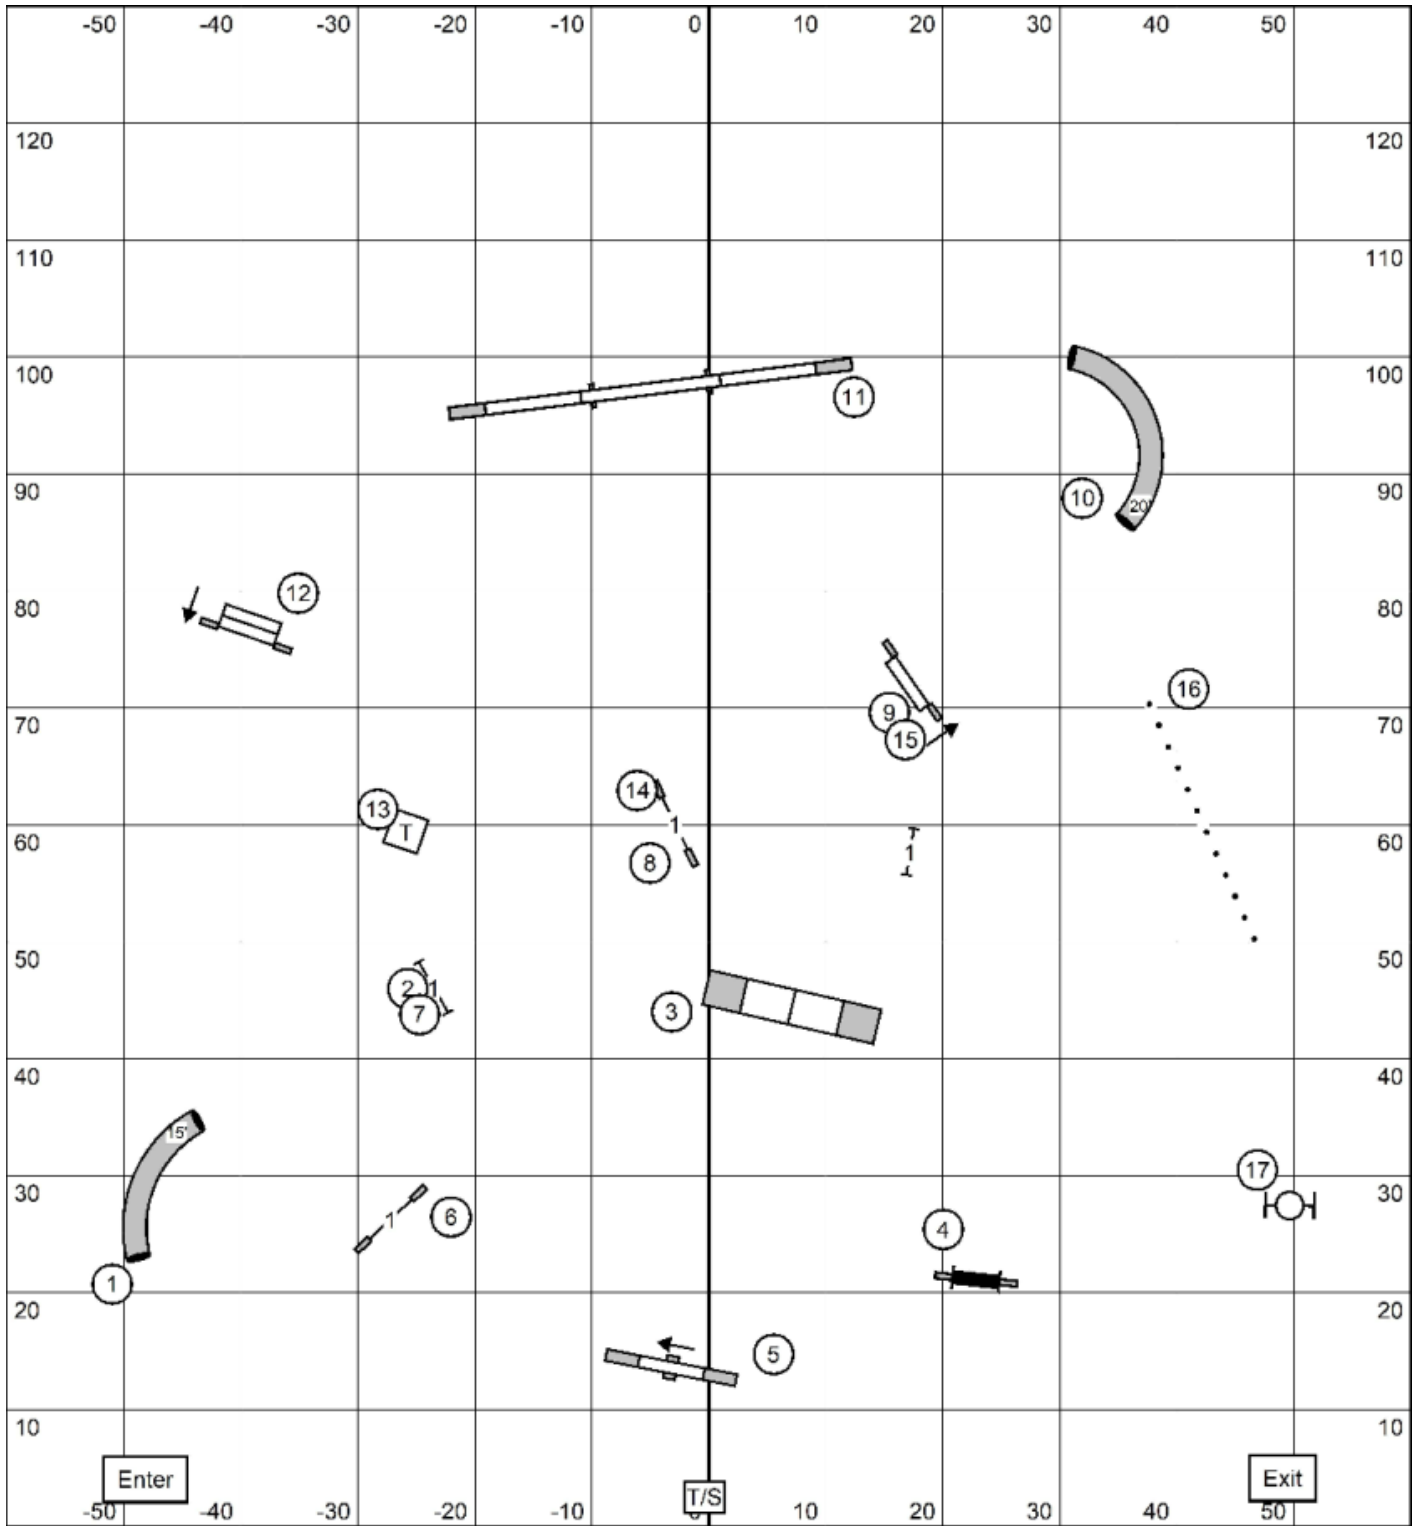

Please come to the line when previous dog at Dog Walk.

Open Standard
April 10, 2026
Houston Obedience Dog Training Club
Jeff Boyer