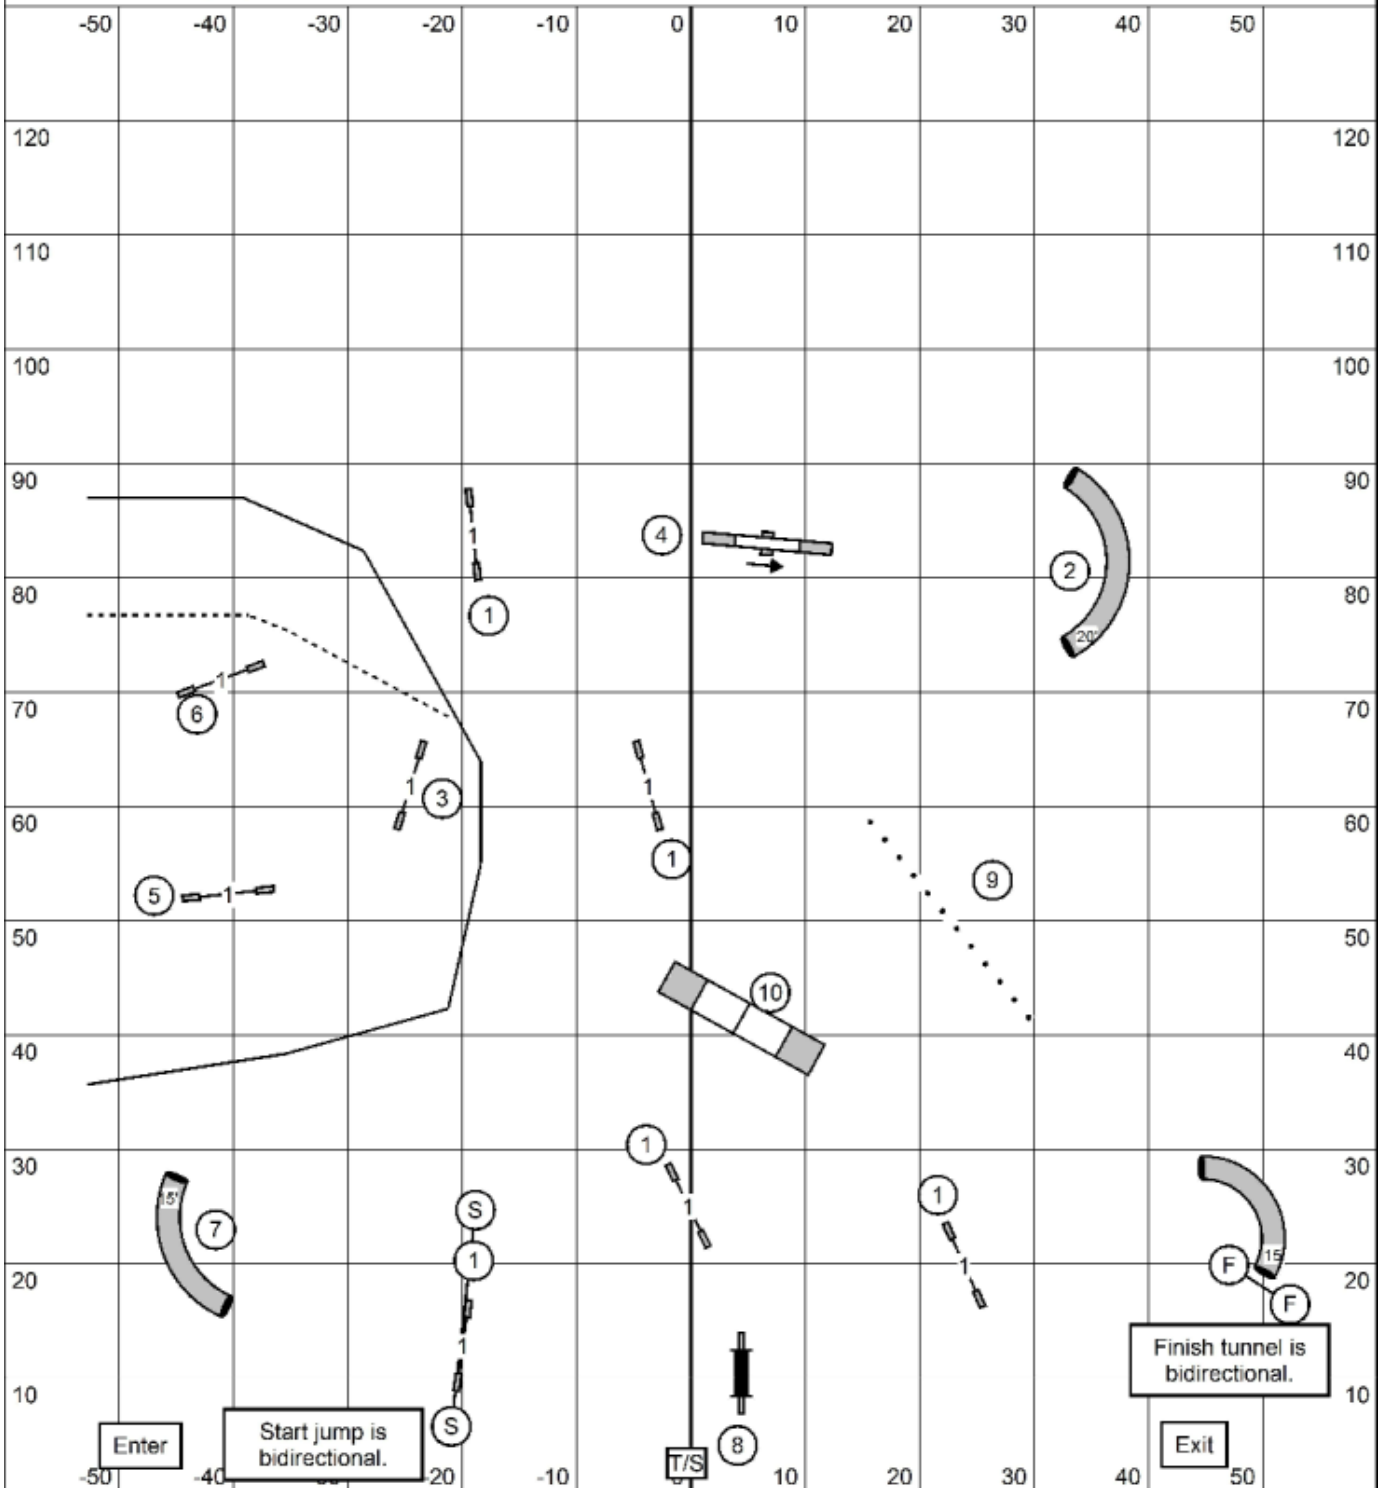

All obstacles are bidirectional except #4.

Send:
Novice: 3-6, in flow, solid to dotted line.
Open: 3-6, in flow, solid line.
Excellent/Master: 3-6-5 OR 3-5-6, in flow, solid line.

Points required:
Novice: 50*
Open: 55*
Ex / Mas: 60*
*Must include 20-pt
send bonus

Finish jump is live at all times.

41 sec - P4"
38 sec - 8", P8", P12"
35 sec - 12", 16", P16", P20"
32 sec - 20", 24", 24"C

FAST - All Levels

April 10, 2026
Houston Obedience Dog Training Club
Jeff Boyer