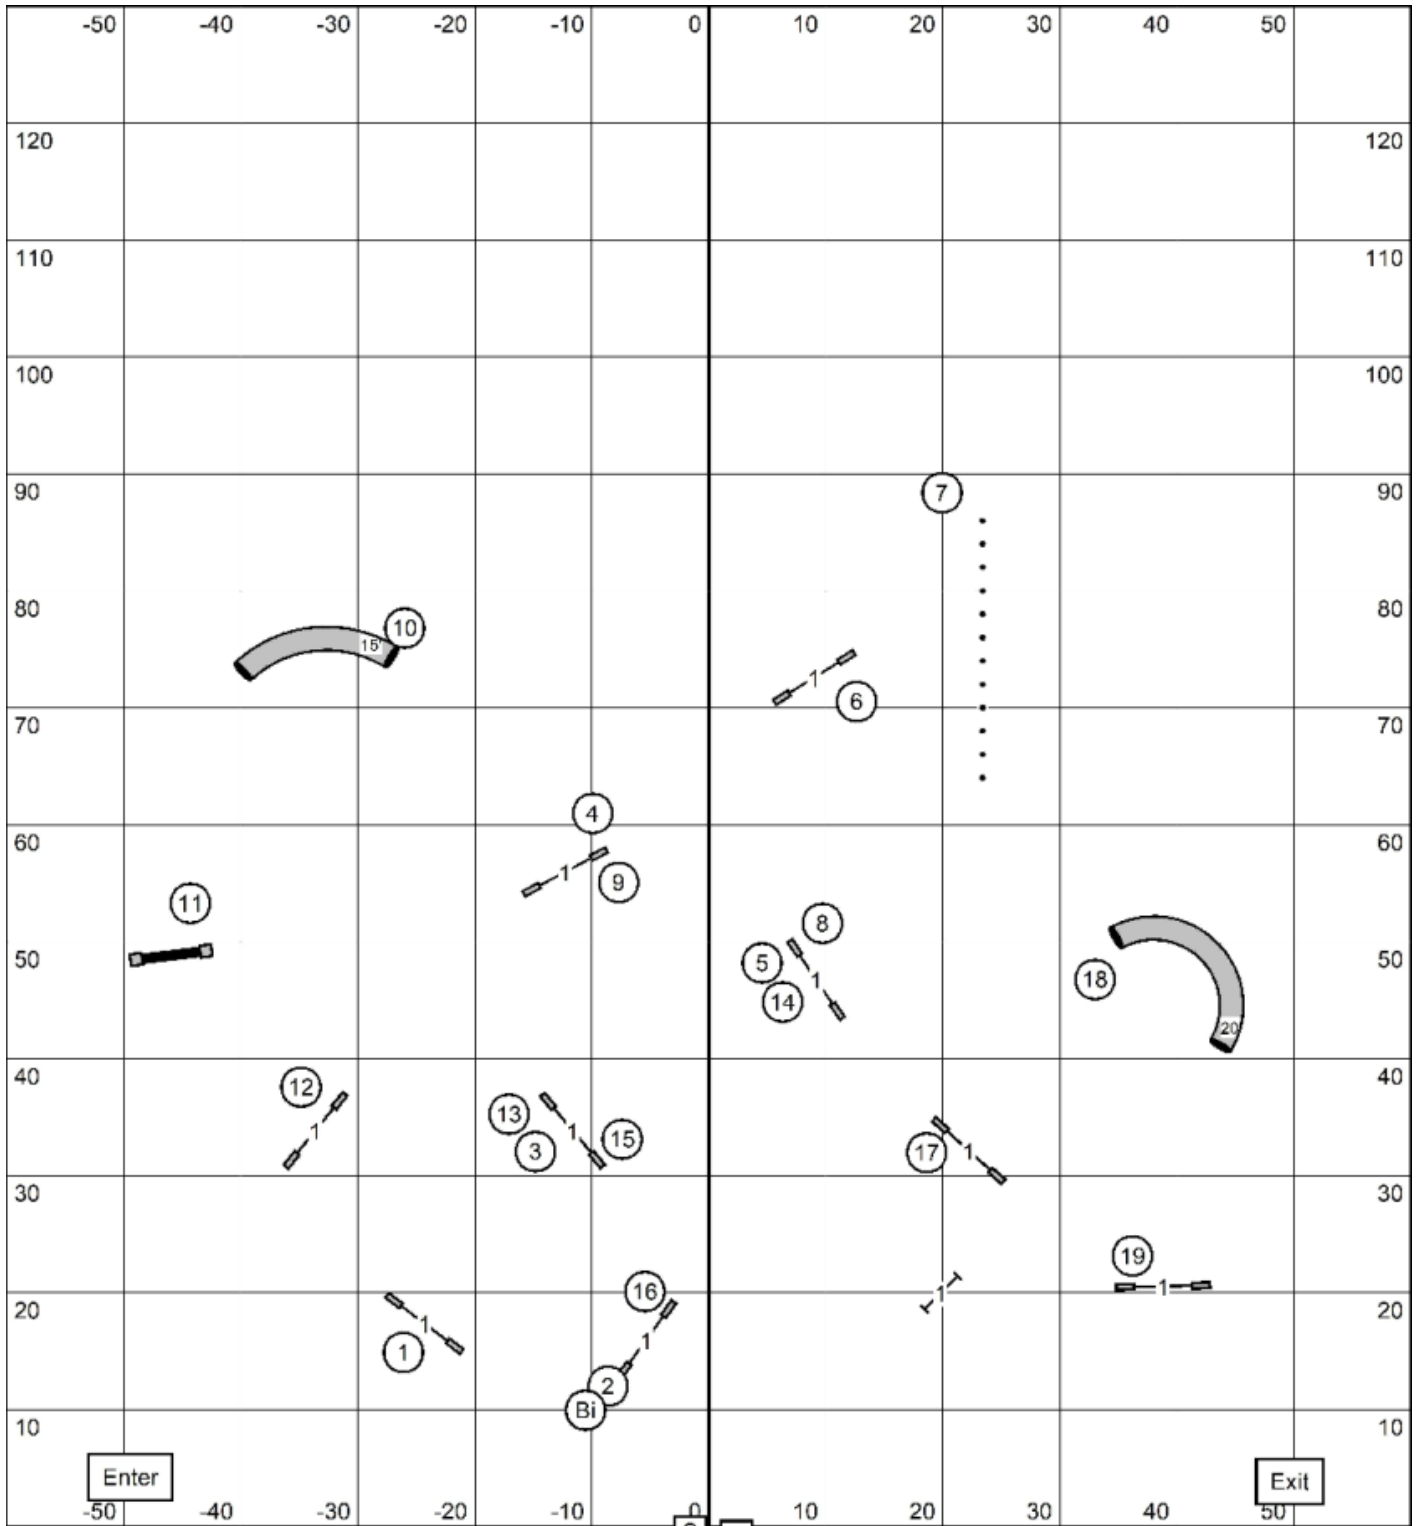

Please enter when
previous dog at Jump
#17.

Premier JWW

Houston Obedience Dog Training Club

April 10, 2026

Jeff Boyer