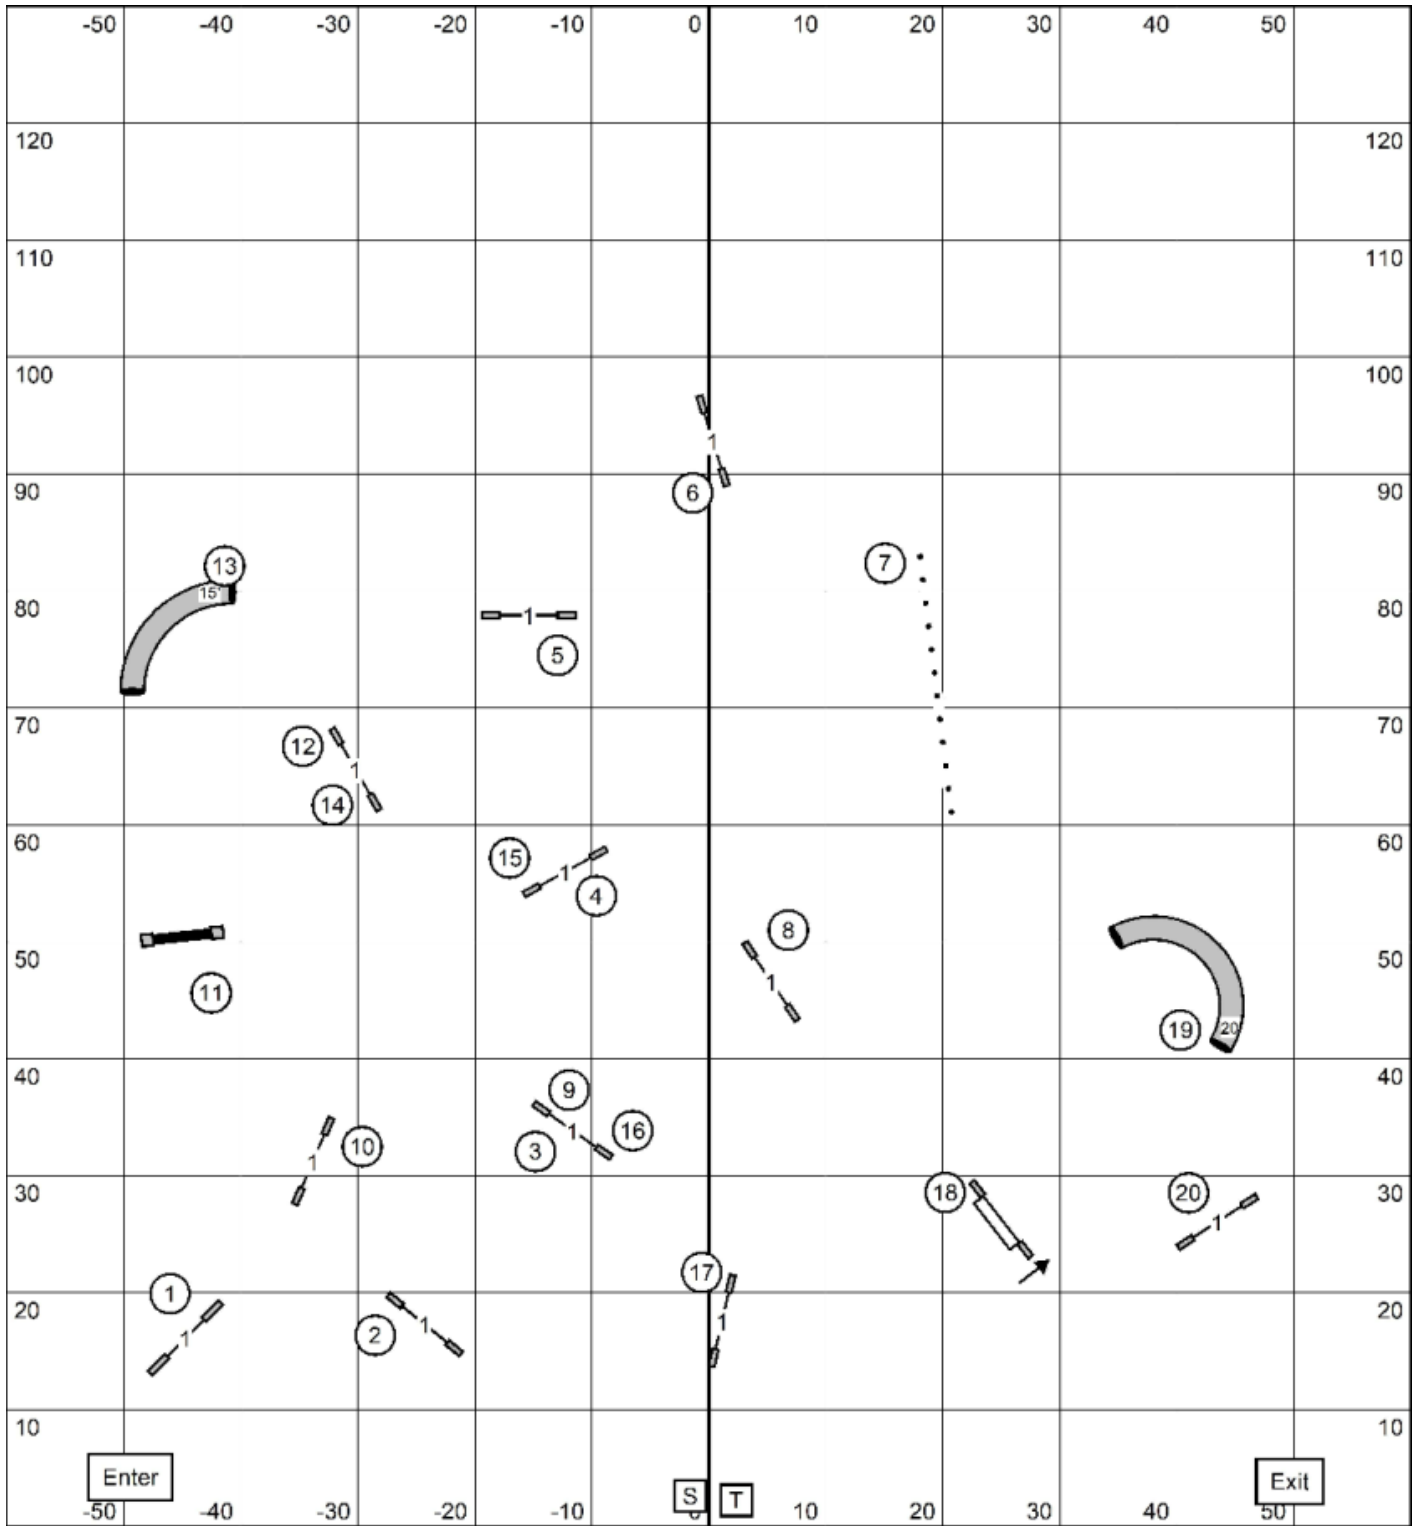

Please enter when
previous dog at Jump
#17.

Excellent / Master JWW
Houston Obedience Dog Training Club
April 10, 2026
Jeff Boyer