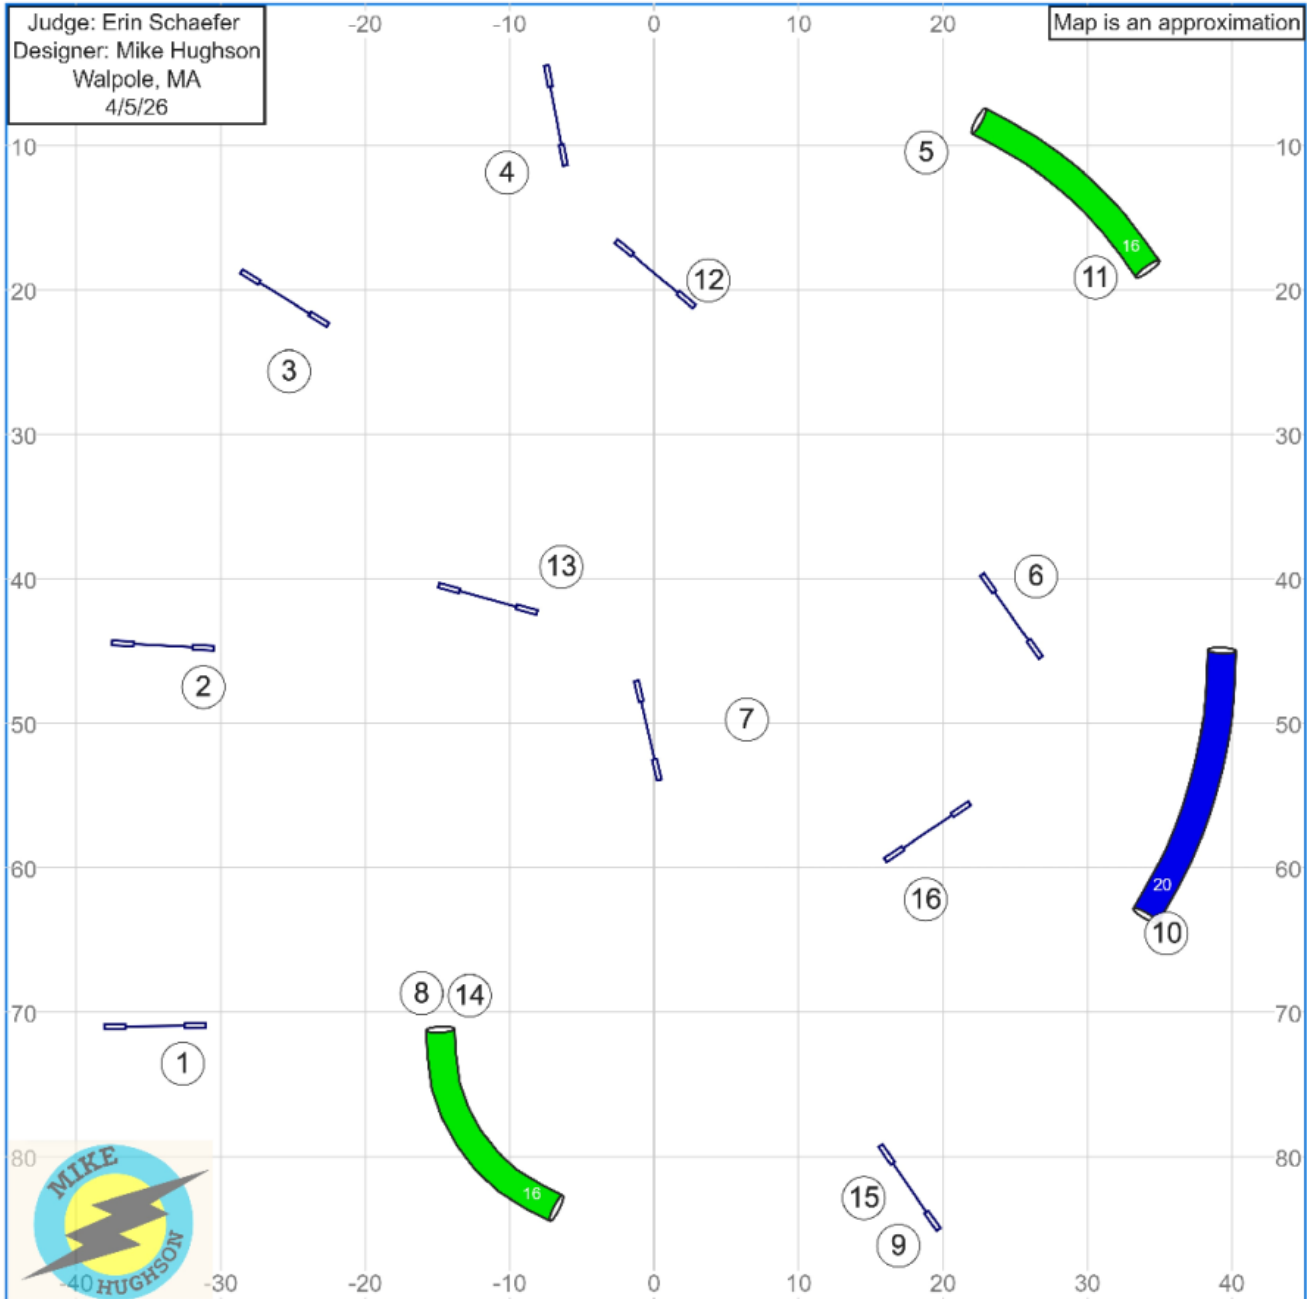

11. Canine New England UKI Beginner/Novice Speedstakes

Judge: Erin Schaefer
 Designer: Mike Hughson
 Walpole, MA
 4/5/26

Map is an approximation

Mar 6, 2026 9:46 PM (v9.8.2)

Path length (ft): 482

www.smarteragility.com

12. Canine New England UKI Senior/Champ Speedstakes

Judge: Erin Schaefer
Designer: Mike Hughson
Walpole, MA
4/5/26

Map is an approximation

Mar 6, 2026 9:46 PM (v9.8.2)

Path length (ft): 527.4

www.smarteragility.com

13. Canine New England UKI Beginner/Novice Jumping 1

Judge: Erin Schaefer
 Designer: Mike Hughson
 Walpole, MA
 4/5/26

Map is an approximation

Mar 6, 2026 9:46 PM (v9.8.2)

Path length (ft): 522.3

www.smarteragility.com