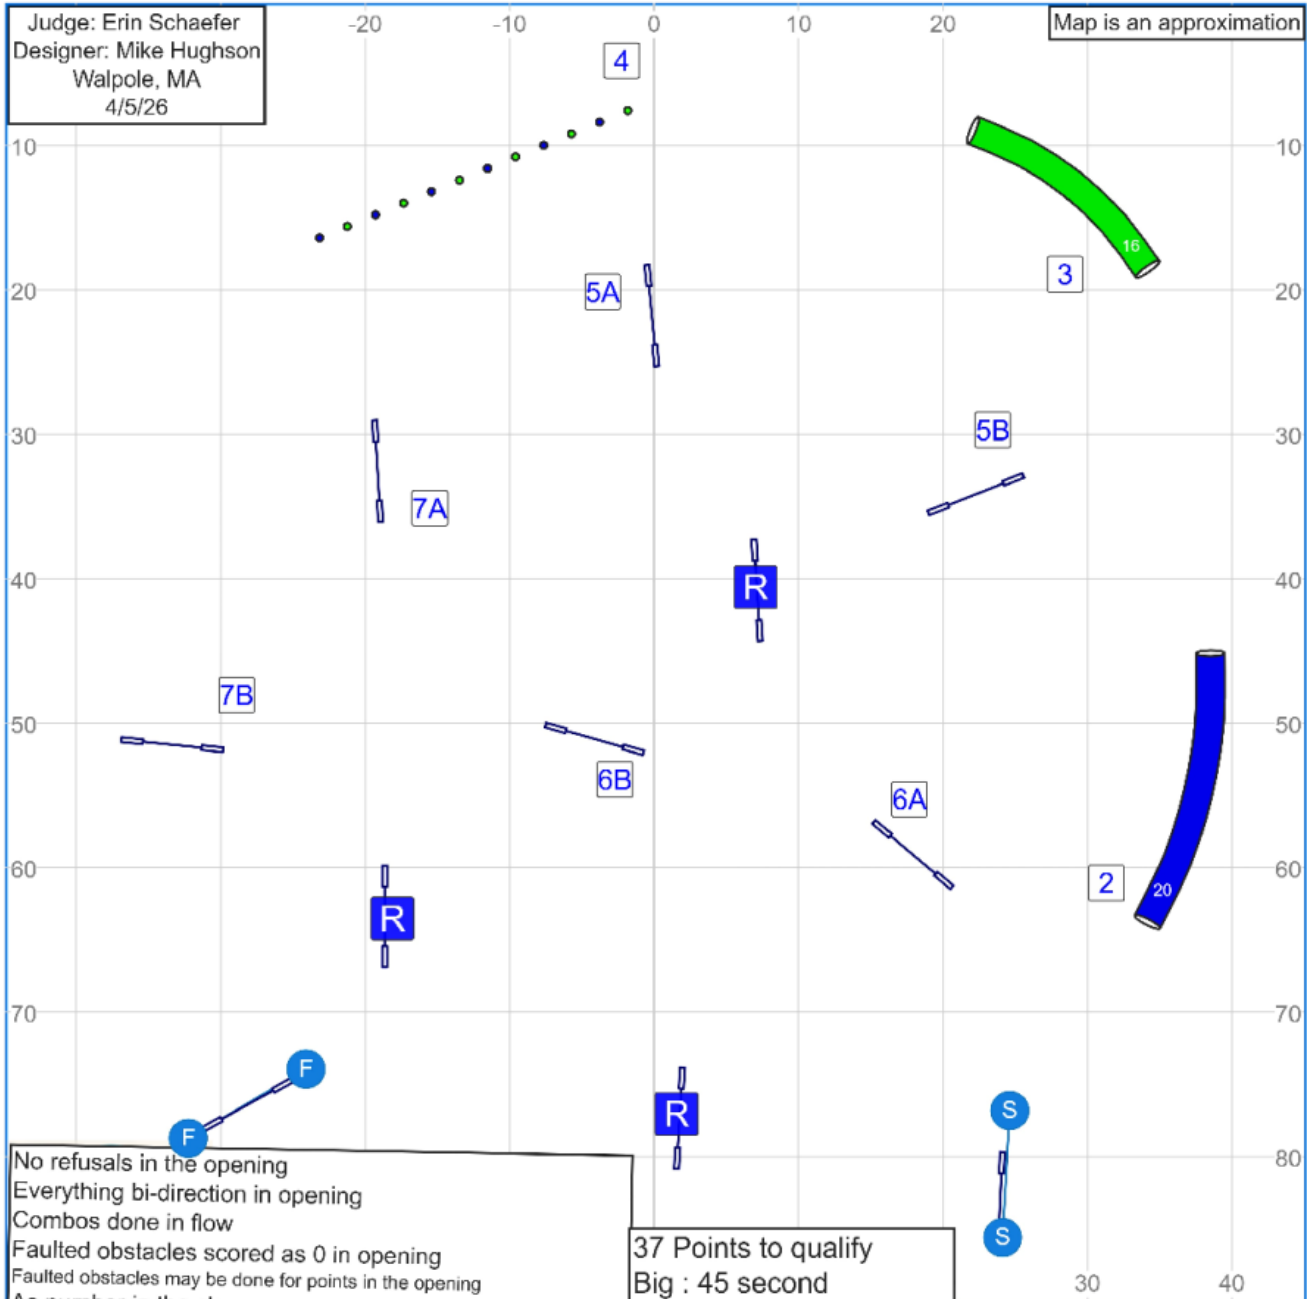

16. Canine New England UKI Senior/Champ Jumping 2

Judge: Erin Schaefer
Designer: Mike Hughson
Walpole, MA
4/5/26

Map is an approximation

Mar 25, 2026 2:18 PM (v9.8.2)

Path length (ft): 512.7

www.smarteragility.com

17. Canine New England UKI OPEN Snooker

Judge: Erin Schaefer
 Designer: Mike Hughson
 Walpole, MA
 4/5/26

Map is an approximation

Apr 2, 2025 12:19 PM (v9.8.2)

No refusals in the opening
 Everything bi-direction in opening
 Combos done in flow
 Faulted obstacles scored as 0 in opening
 Faulted obstacles may be done for points in the opening
 As number in the close
 Refusal called in the closing game over (Beg. No refusals)
 Faults called in the closing game over

37 Points to qualify
 Big : 45 second
 Small :48 seconds
 Selection: add 3 seconds

19. Canine New England UKI Senior/Champ Agility 1

Judge: Erin Schaefer
Designer: Mike Hughson
Walpole, MA
4/5/26

Map is an approximation