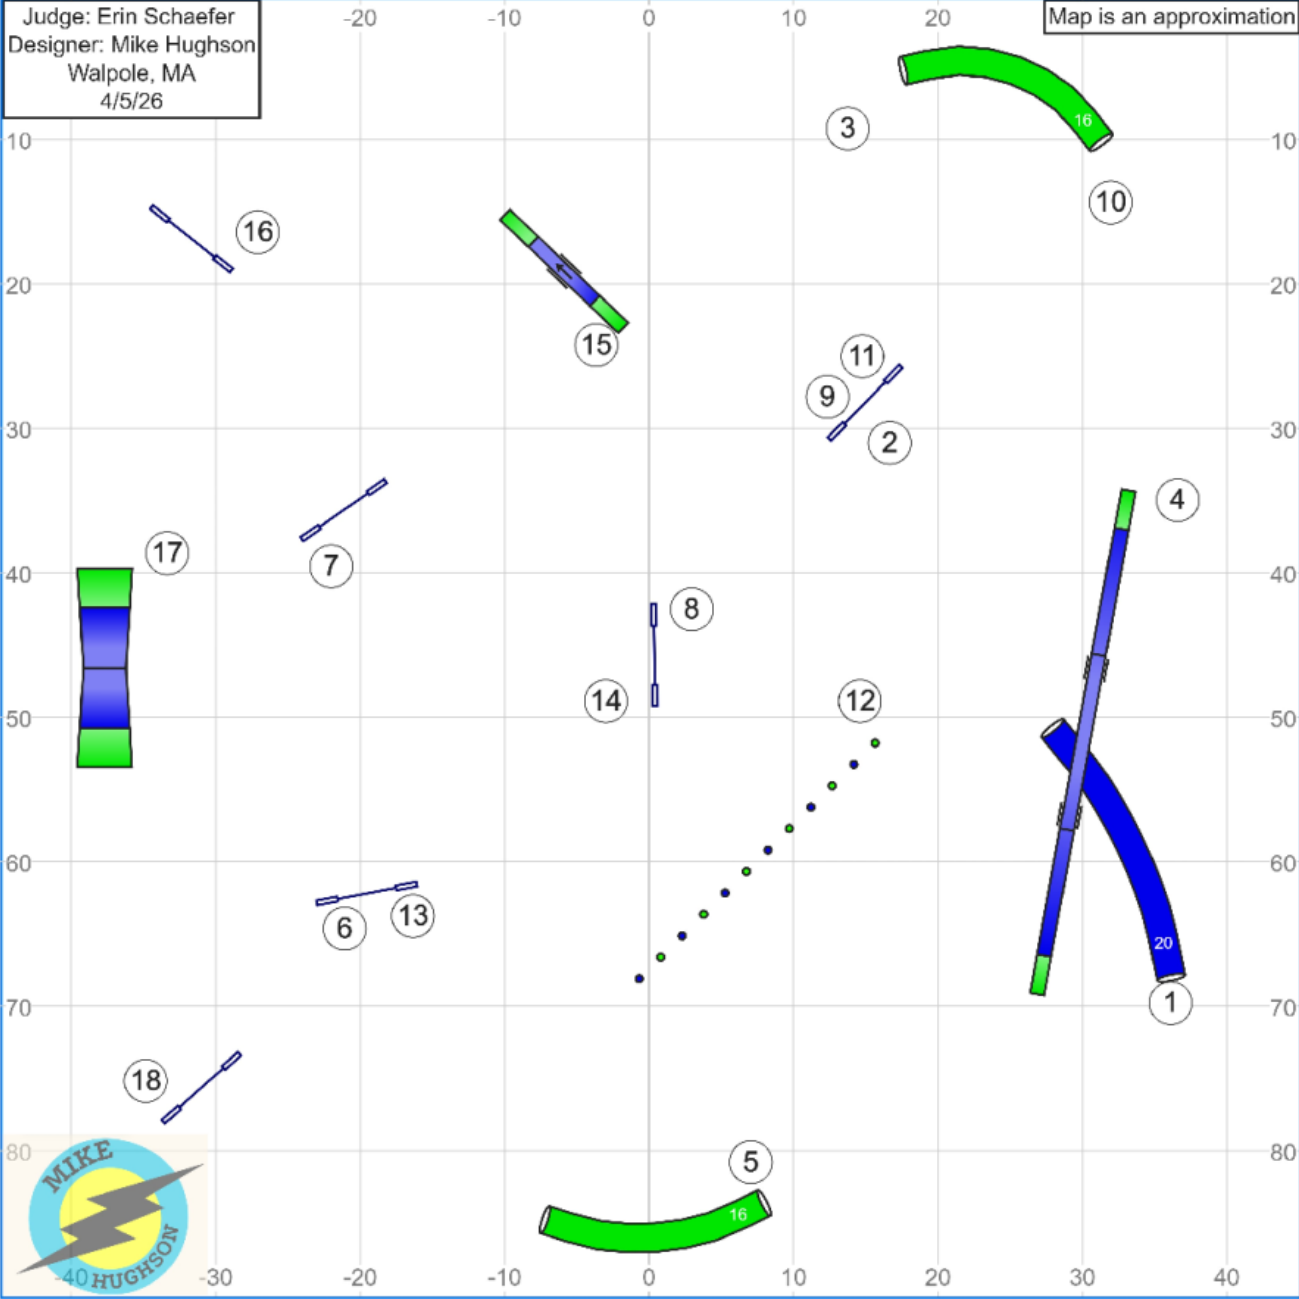

Mar 6, 2026 9:47 PM (v9.8.2)

Path length (ft): 602.6

www.smarteragility.com

20. Canine New England UKI Beginner/Novice Agility 2

Judge: Erin Schaefer
 Designer: Mike Hughson
 Walpole, MA
 4/5/26

Map is an approximation

Apr 2, 2025 12:30 PM (v9.8.2)

Path length (ft): 524.8

www.smarteragility.com

21. Canine New England UKI Senior/Champ Agility 2

Judge: Erin Schaefer
 Designer: Mike Hughson
 Walpole, MA
 4/5/26

Map is an approximation

Apr 2, 2025 12:10 PM (v9.8.2)

Path length (ft): 600.1

www.smarteragility.com