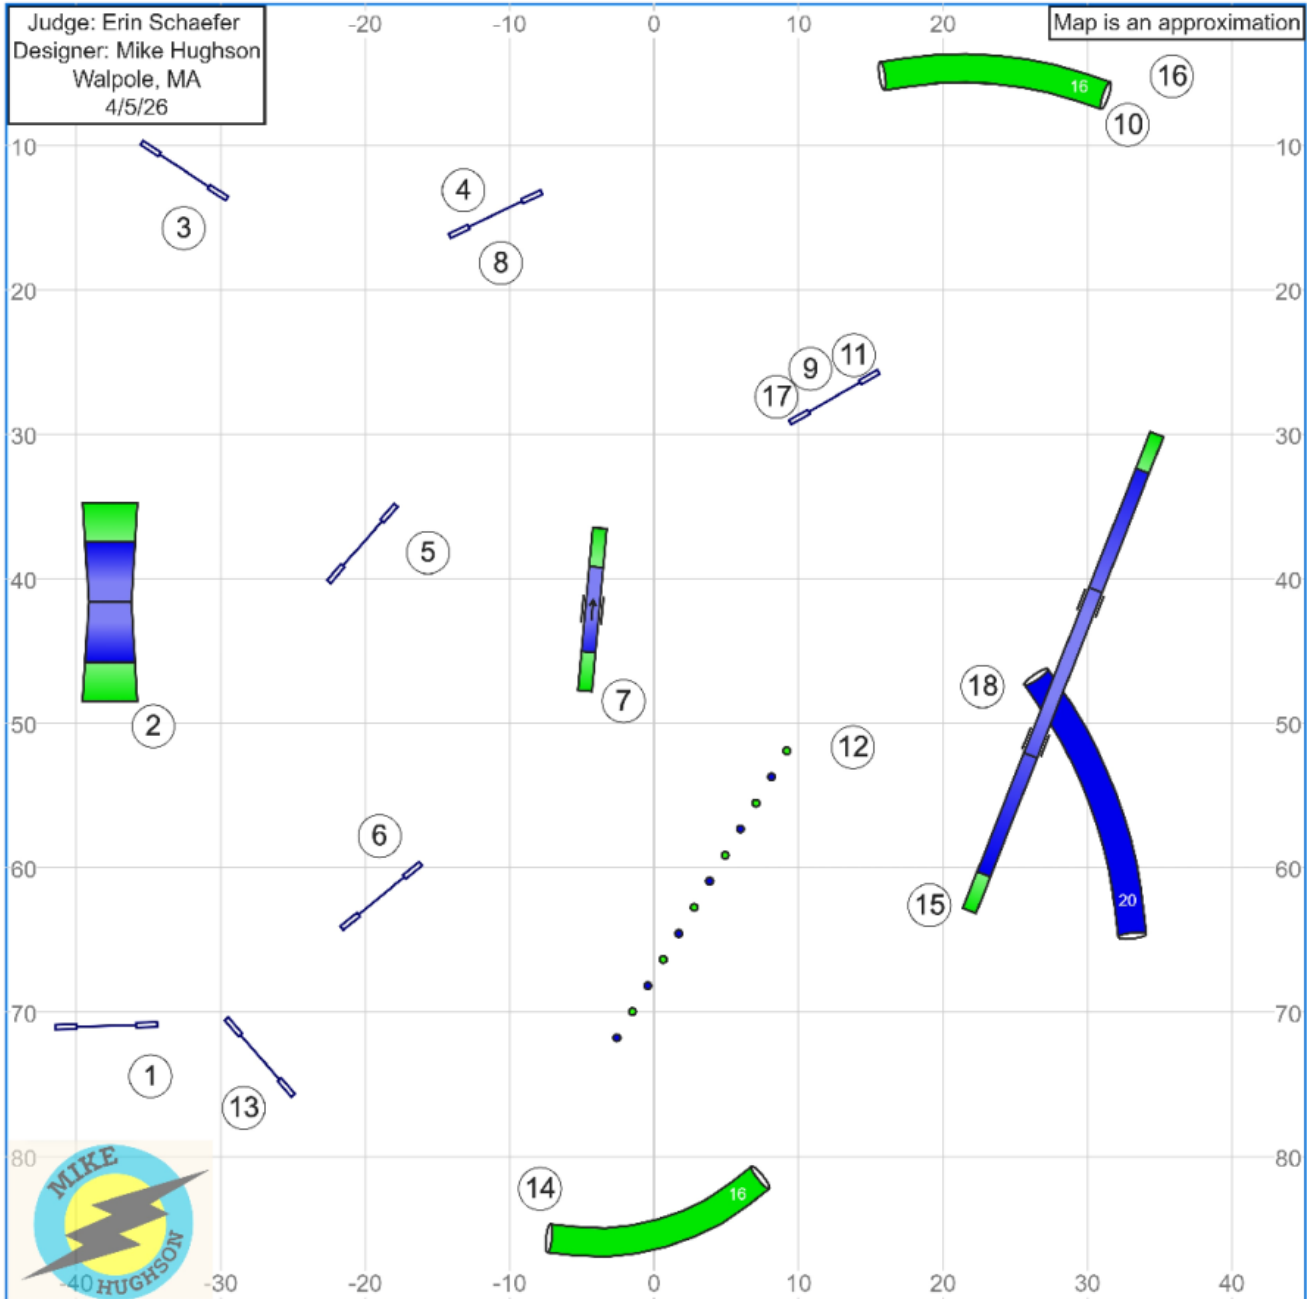

19. Canine New England UKI Senior/Champ Agility 1

Judge: Erin Schaefer
Designer: Mike Hughson
Walpole, MA
4/5/26

Map is an approximation

Mar 6, 2026 9:47 PM (v9.8.2)

Path length (ft): 602.6

www.smarteragility.com