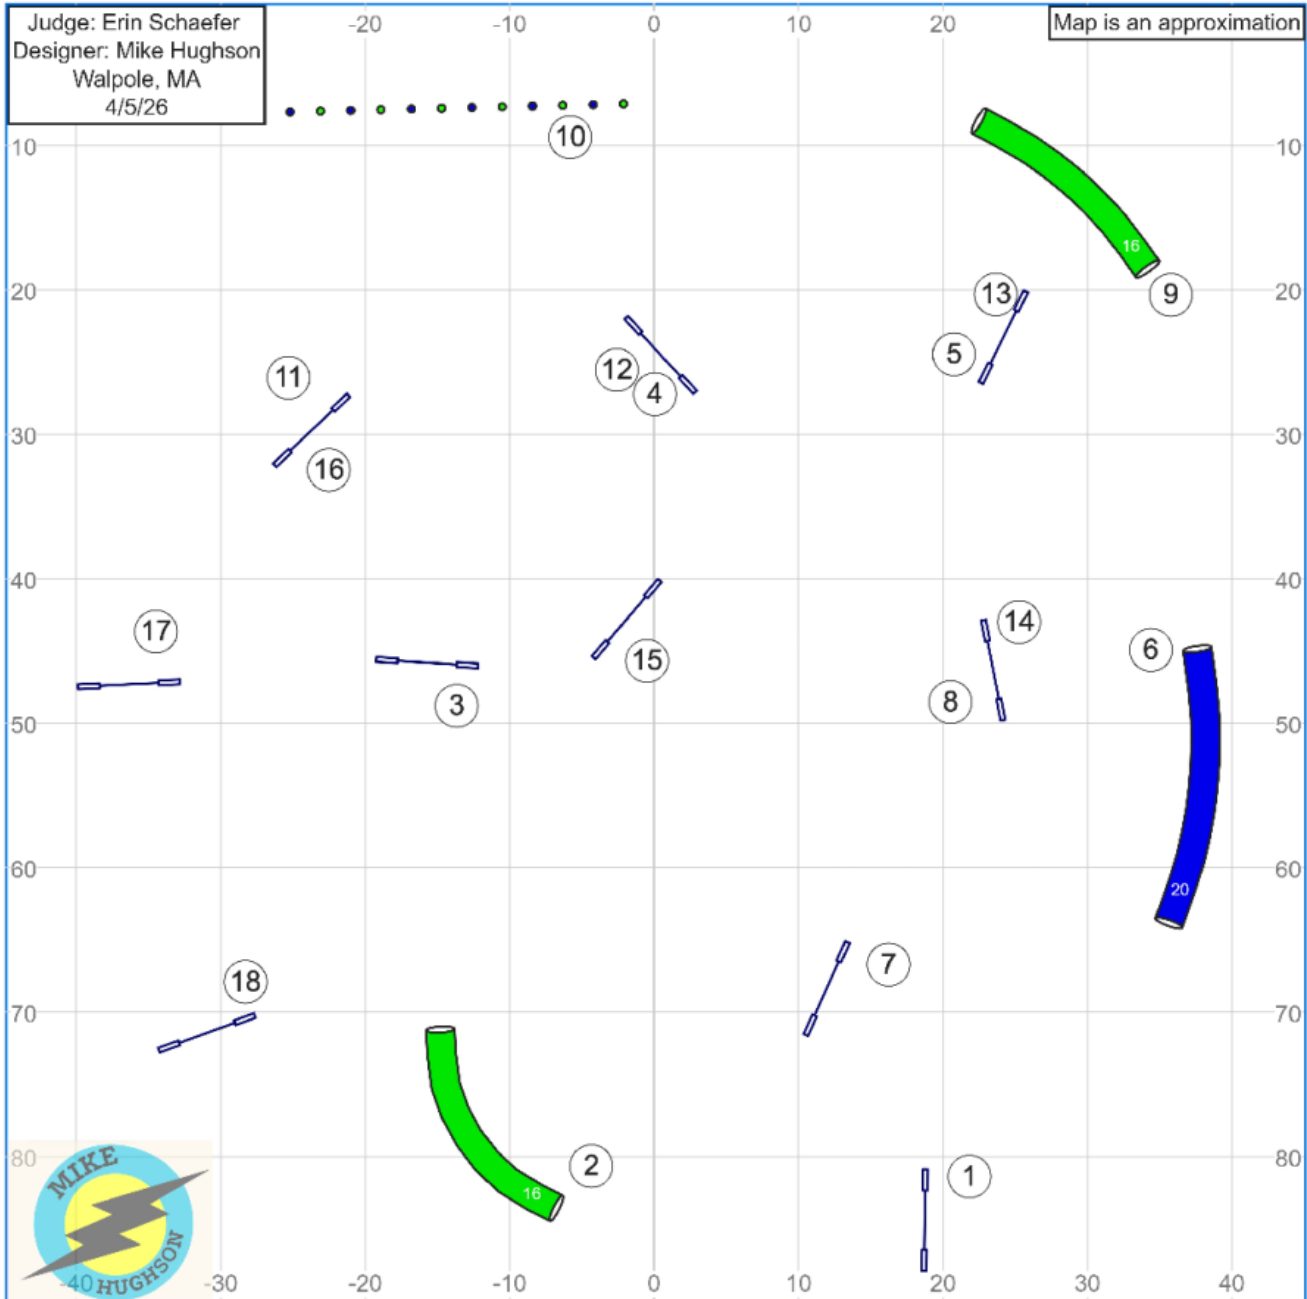

11. Canine New England UKI Beginner/Novice Speedstakes

Judge: Erin Schaefer
 Designer: Mike Hughson
 Walpole, MA
 4/5/26

Map is an approximation

Mar 6, 2026 9:46 PM (v9.8.2)

Path length (ft): 482

www.smarteragility.com

12. Canine New England UKI Senior/Champ Speedstakes

Judge: Erin Schaefer
Designer: Mike Hughson
Walpole, MA
4/5/26

Map is an approximation

Mar 6, 2026 9:46 PM (v9.8.2)

Path length (ft): 527.4

www.smarteragility.com

13. Canine New England UKI Beginner/Novice Jumping 1

Judge: Erin Schaefer
 Designer: Mike Hughson
 Walpole, MA
 4/5/26

Map is an approximation

Mar 6, 2026 9:46 PM (v9.8.2)

Path length (ft): 522.3

www.smarteragility.com