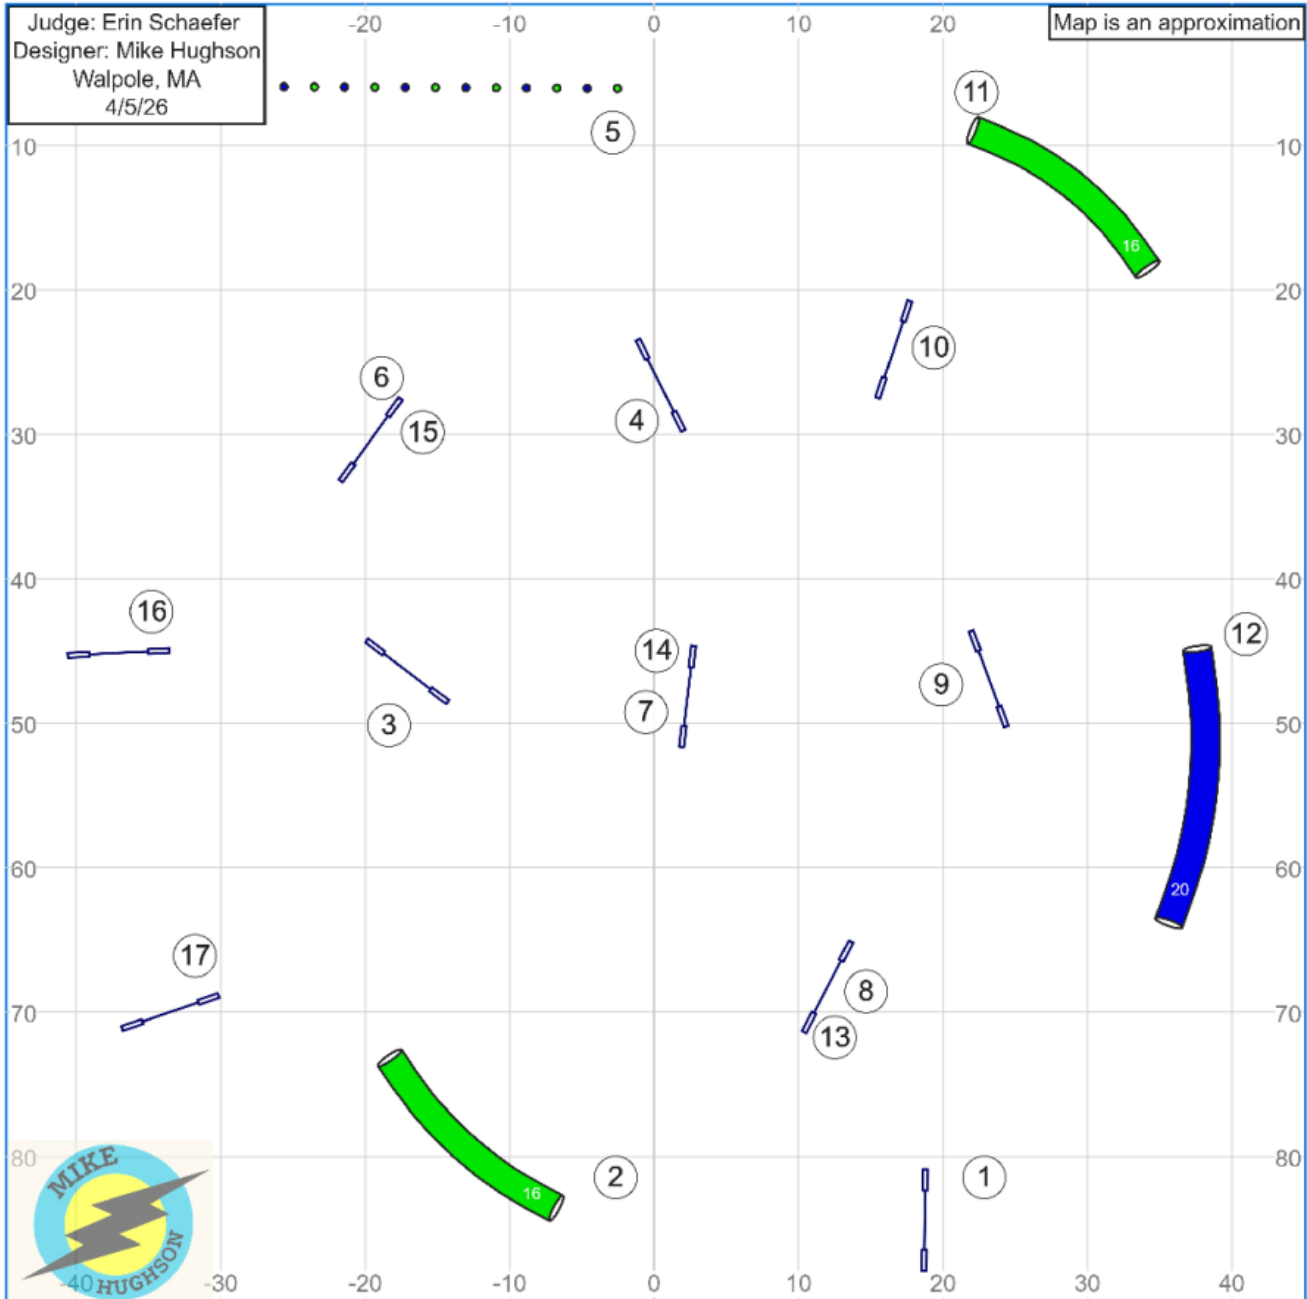

13. Canine New England UKI Beginner/Novice Jumping 1

Judge: Erin Schaefer
 Designer: Mike Hughson
 Walpole, MA
 4/5/26

Map is an approximation

Mar 6, 2026 9:46 PM (v9.8.2)

Path length (ft): 522.3

www.smarteragility.com

14. Canine New England UKI Senior/Champ Jumping 1

Judge: Erin Schaefer
 Designer: Mike Hughson
 Walpole, MA
 4/5/26

Map is an approximation

Mar 6, 2026 9:46 PM (v9.8.2)

Path length (ft): 507.6

www.smarteragility.com