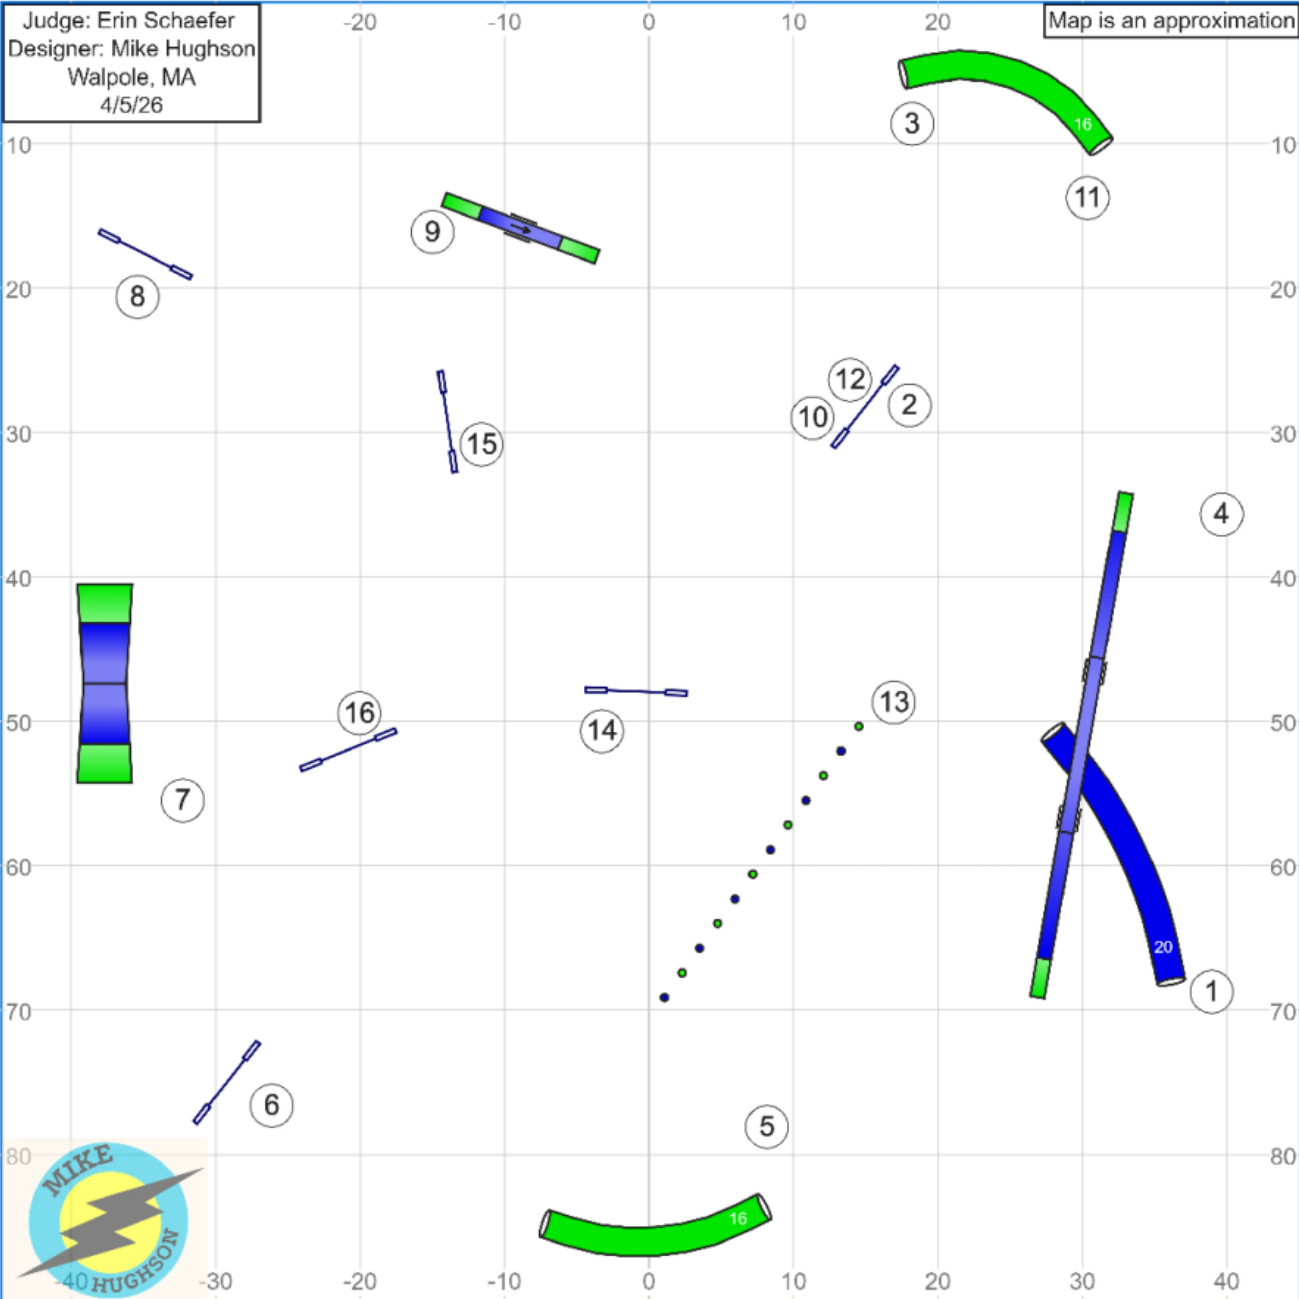

37 Points to qualify
 Big : 45 second
 Small :48 seconds
 Selection: add 3 seconds

19. Canine New England UKI Senior/Champ Agility 1

Judge: Erin Schaefer
Designer: Mike Hughson
Walpole, MA
4/5/26

Map is an approximation

Mar 6, 2026 9:47 PM (v9.8.2)

Path length (ft): 602.6

www.smarteragility.com

20. Canine New England UKI Beginner/Novice Agility 2

Judge: Erin Schaefer
 Designer: Mike Hughson
 Walpole, MA
 4/5/26

Map is an approximation

Apr 2, 2025 12:30 PM (v9.8.2)

Path length (ft): 524.8

www.smarteragility.com

21. Canine New England UKI Senior/Champ Agility 2

Judge: Erin Schaefer
 Designer: Mike Hughson
 Walpole, MA
 4/5/26

Map is an approximation