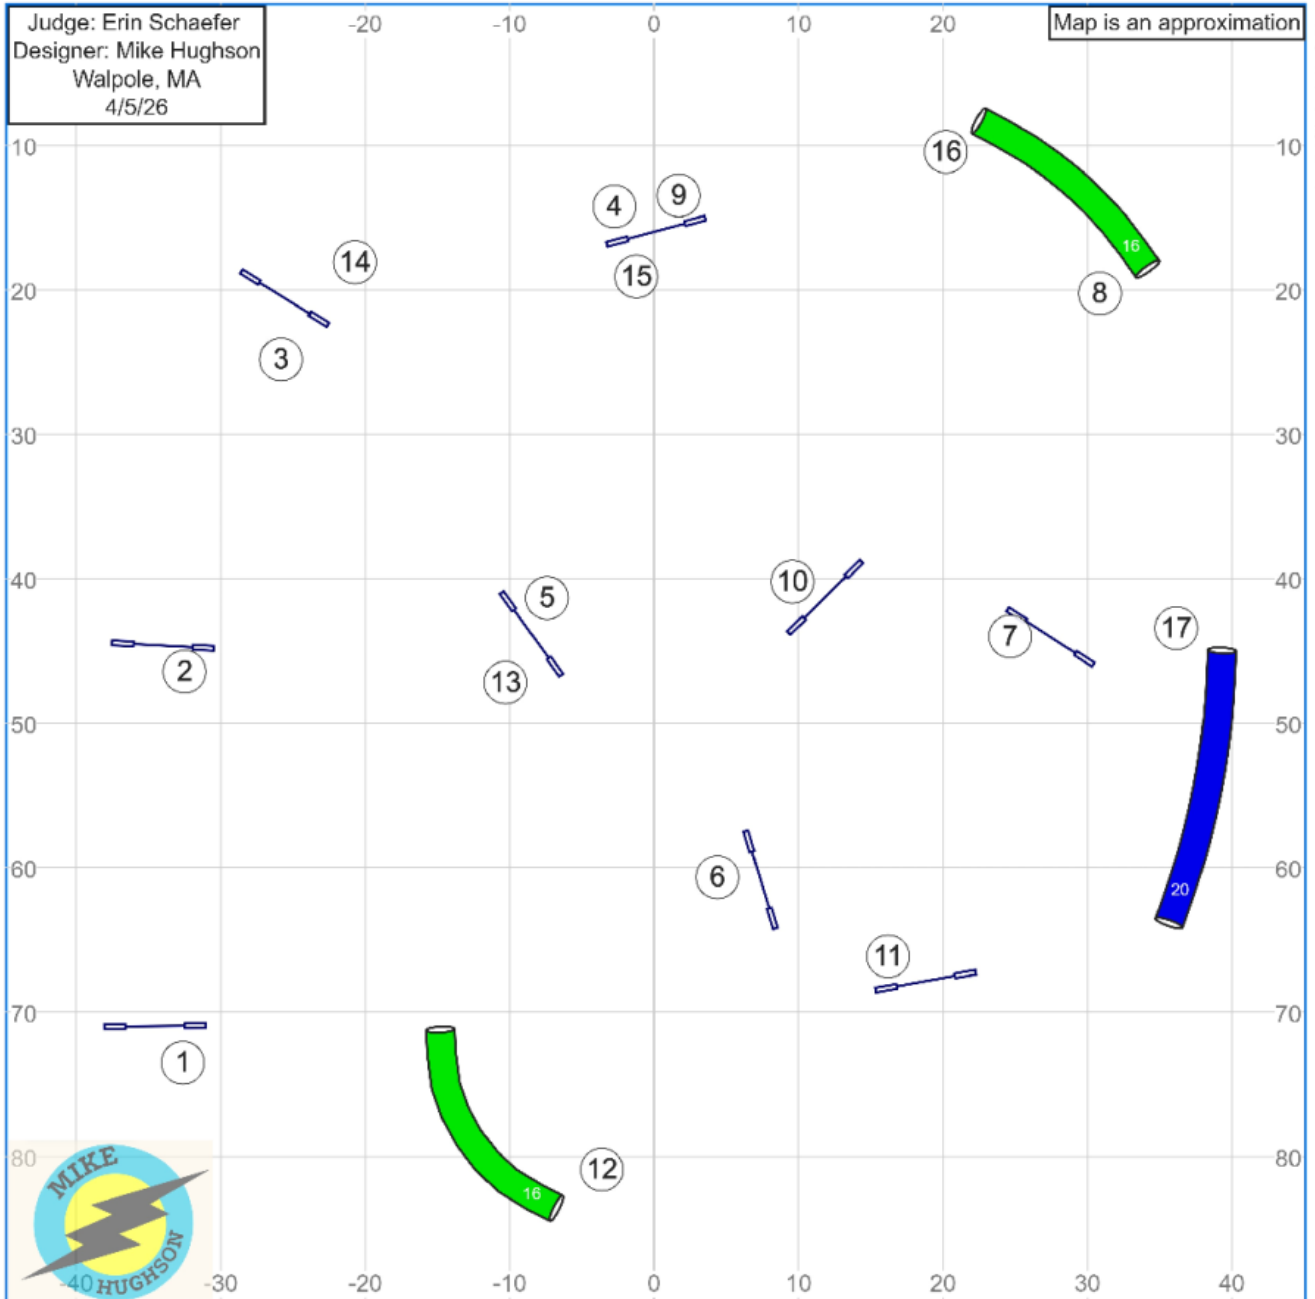

11. Canine New England UKI Beginner/Novice Speedstakes

Judge: Erin Schaefer
 Designer: Mike Hughson
 Walpole, MA
 4/5/26

Map is an approximation

Mar 6, 2026 9:46 PM (v9.8.2)

Path length (ft): 482

www.smarteragility.com

12. Canine New England UKI Senior/Champ Speedstakes

Judge: Erin Schaefer
Designer: Mike Hughson
Walpole, MA
4/5/26

Map is an approximation

Mar 6, 2026 9:46 PM (v9.8.2)

Path length (ft): 527.4

www.smarteragility.com

13. Canine New England UKI Beginner/Novice Jumping 1

Judge: Erin Schaefer
 Designer: Mike Hughson
 Walpole, MA
 4/5/26

Map is an approximation

Mar 6, 2026 9:46 PM (v9.8.2)

Path length (ft): 522.3

www.smarteragility.com