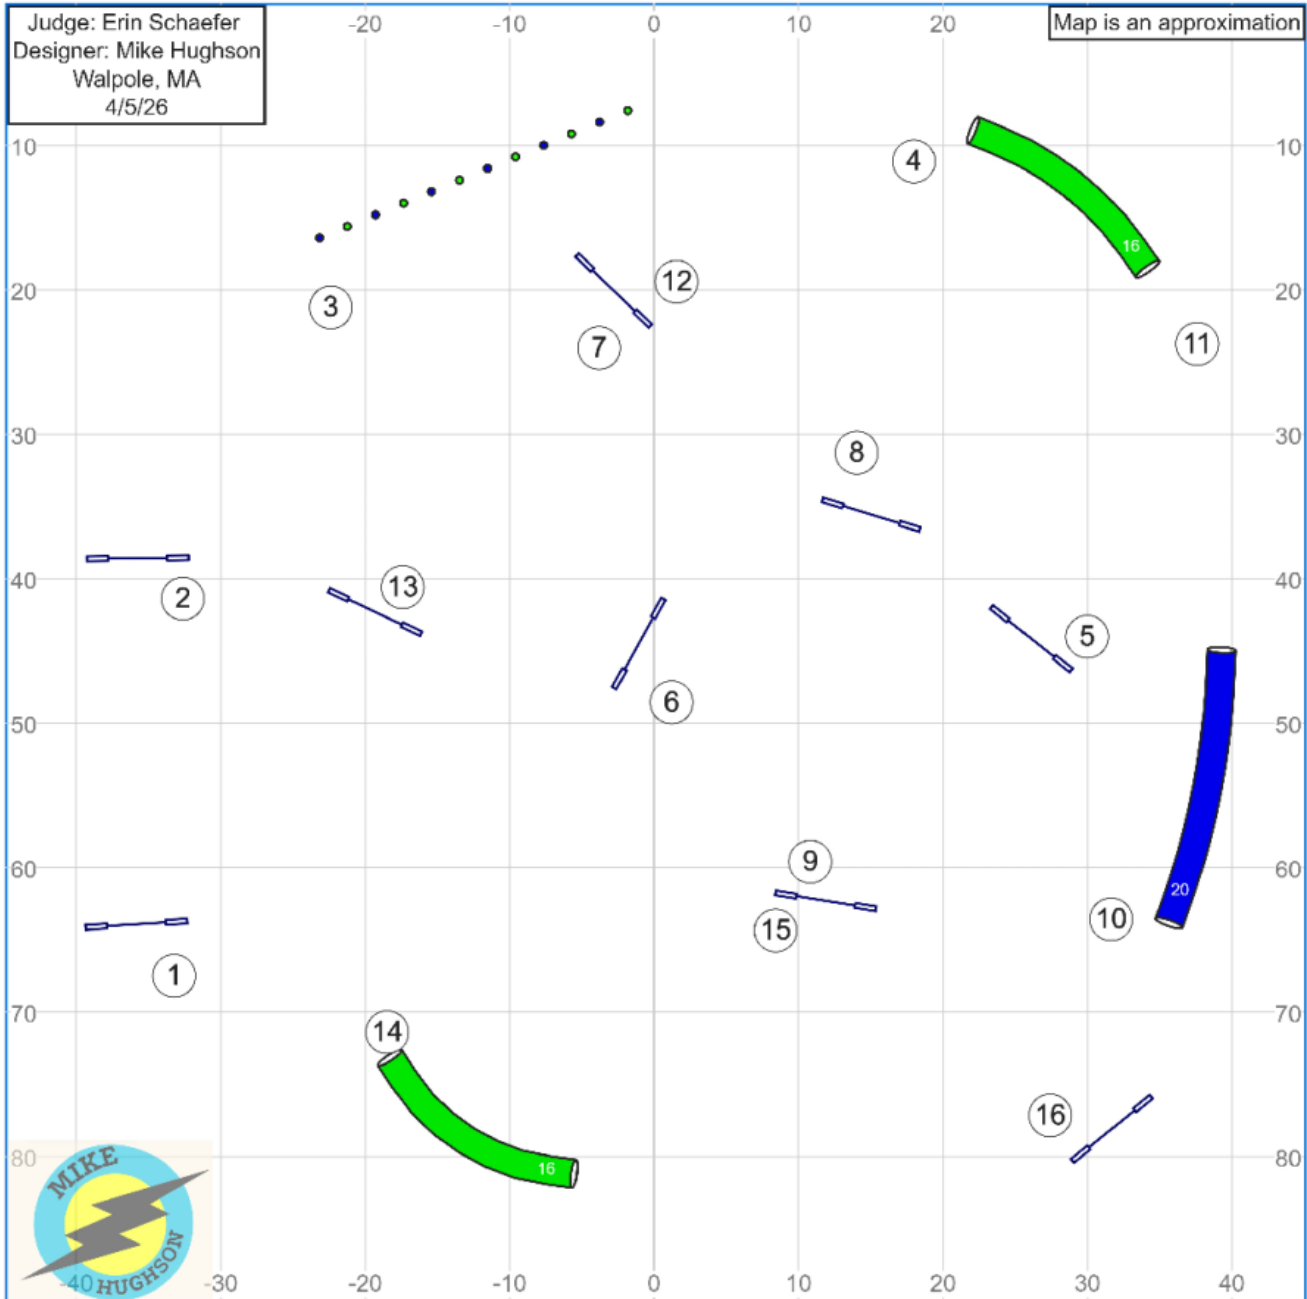

14. Canine New England UKI Senior/Champ Jumping 1

Judge: Erin Schaefer
 Designer: Mike Hughson
 Walpole, MA
 4/5/26

Map is an approximation

Mar 6, 2026 9:46 PM (v9.8.2)

Path length (ft): 507.6

www.smarteragility.com

15. Canine New England UKI Beginner/Novice Jumping 2

Judge: Erin Schaefer
Designer: Mike Hughson
Walpole, MA
4/5/26

Map is an approximation

Mar 6, 2026 9:46 PM (v9.8.2)

Path length (ft): 505.6

www.smarteragility.com