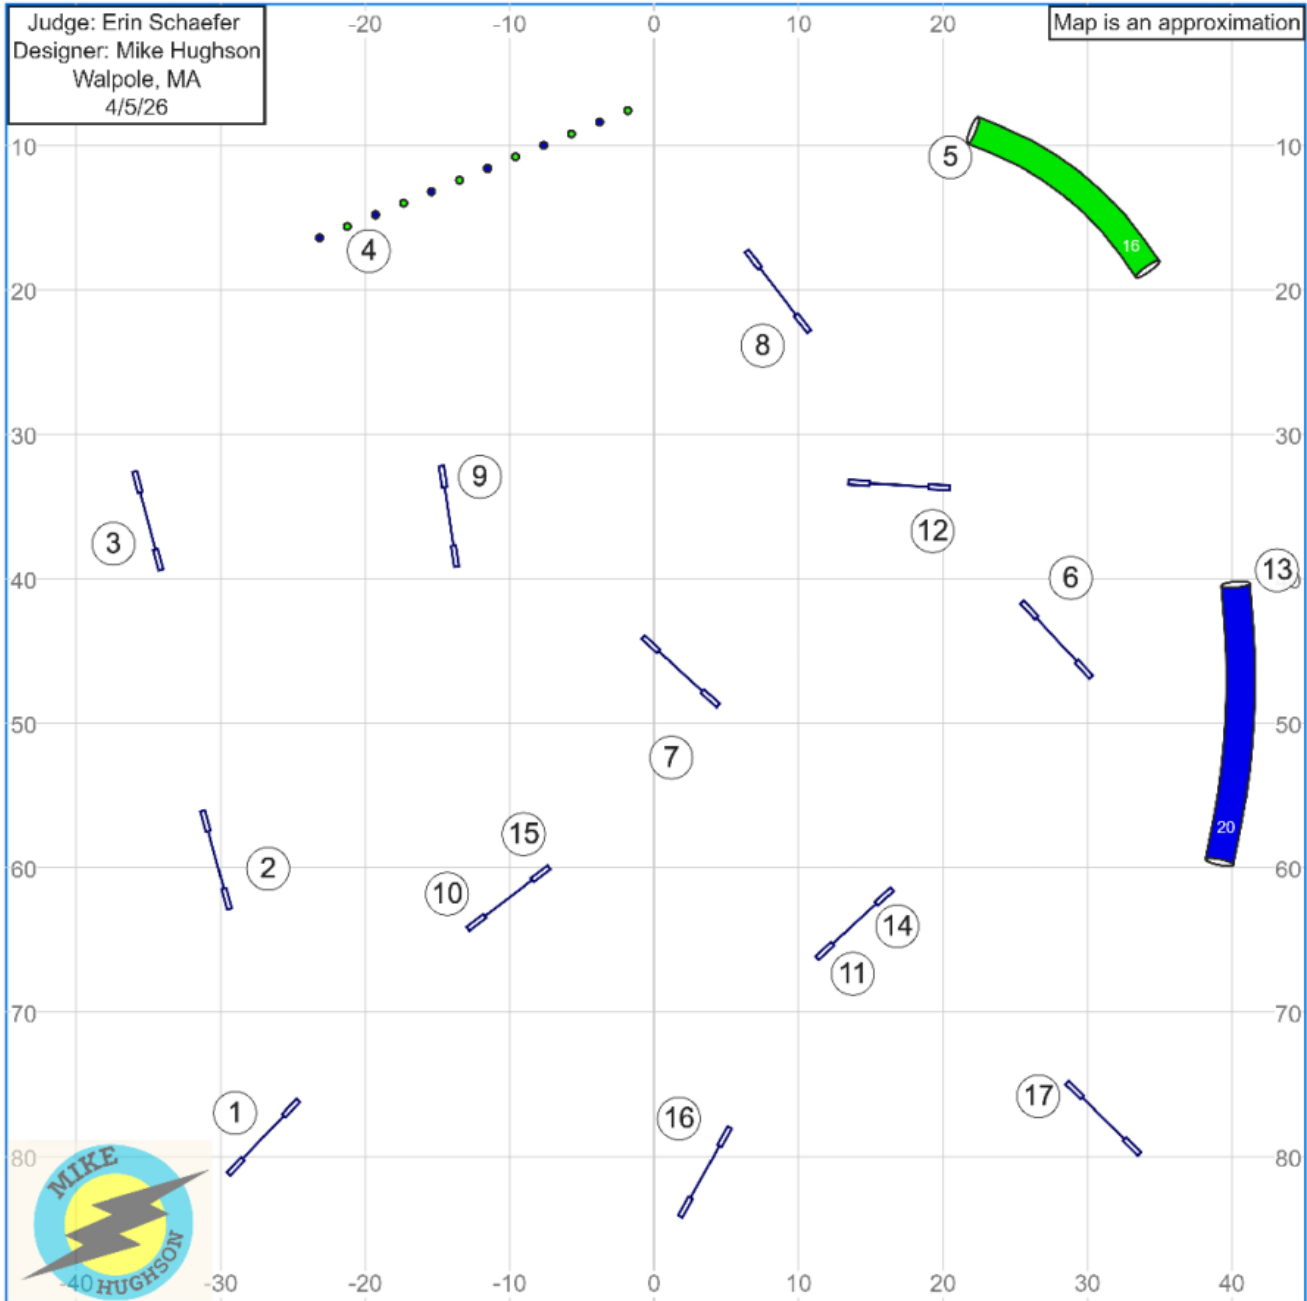

15. Canine New England UKI Beginner/Novice Jumping 2

Judge: Erin Schaefer
Designer: Mike Hughson
Walpole, MA
4/5/26

Map is an approximation

Mar 6, 2026 9:46 PM (v9.8.2)

Path length (ft): 505.6

www.smarteragility.com

16. Canine New England UKI Senior/Champ Jumping 2

Judge: Erin Schaefer
Designer: Mike Hughson
Walpole, MA
4/5/26

Map is an approximation

Mar 25, 2026 2:18 PM (v9.8.2)

Path length (ft): 512.7

www.smarteragility.com