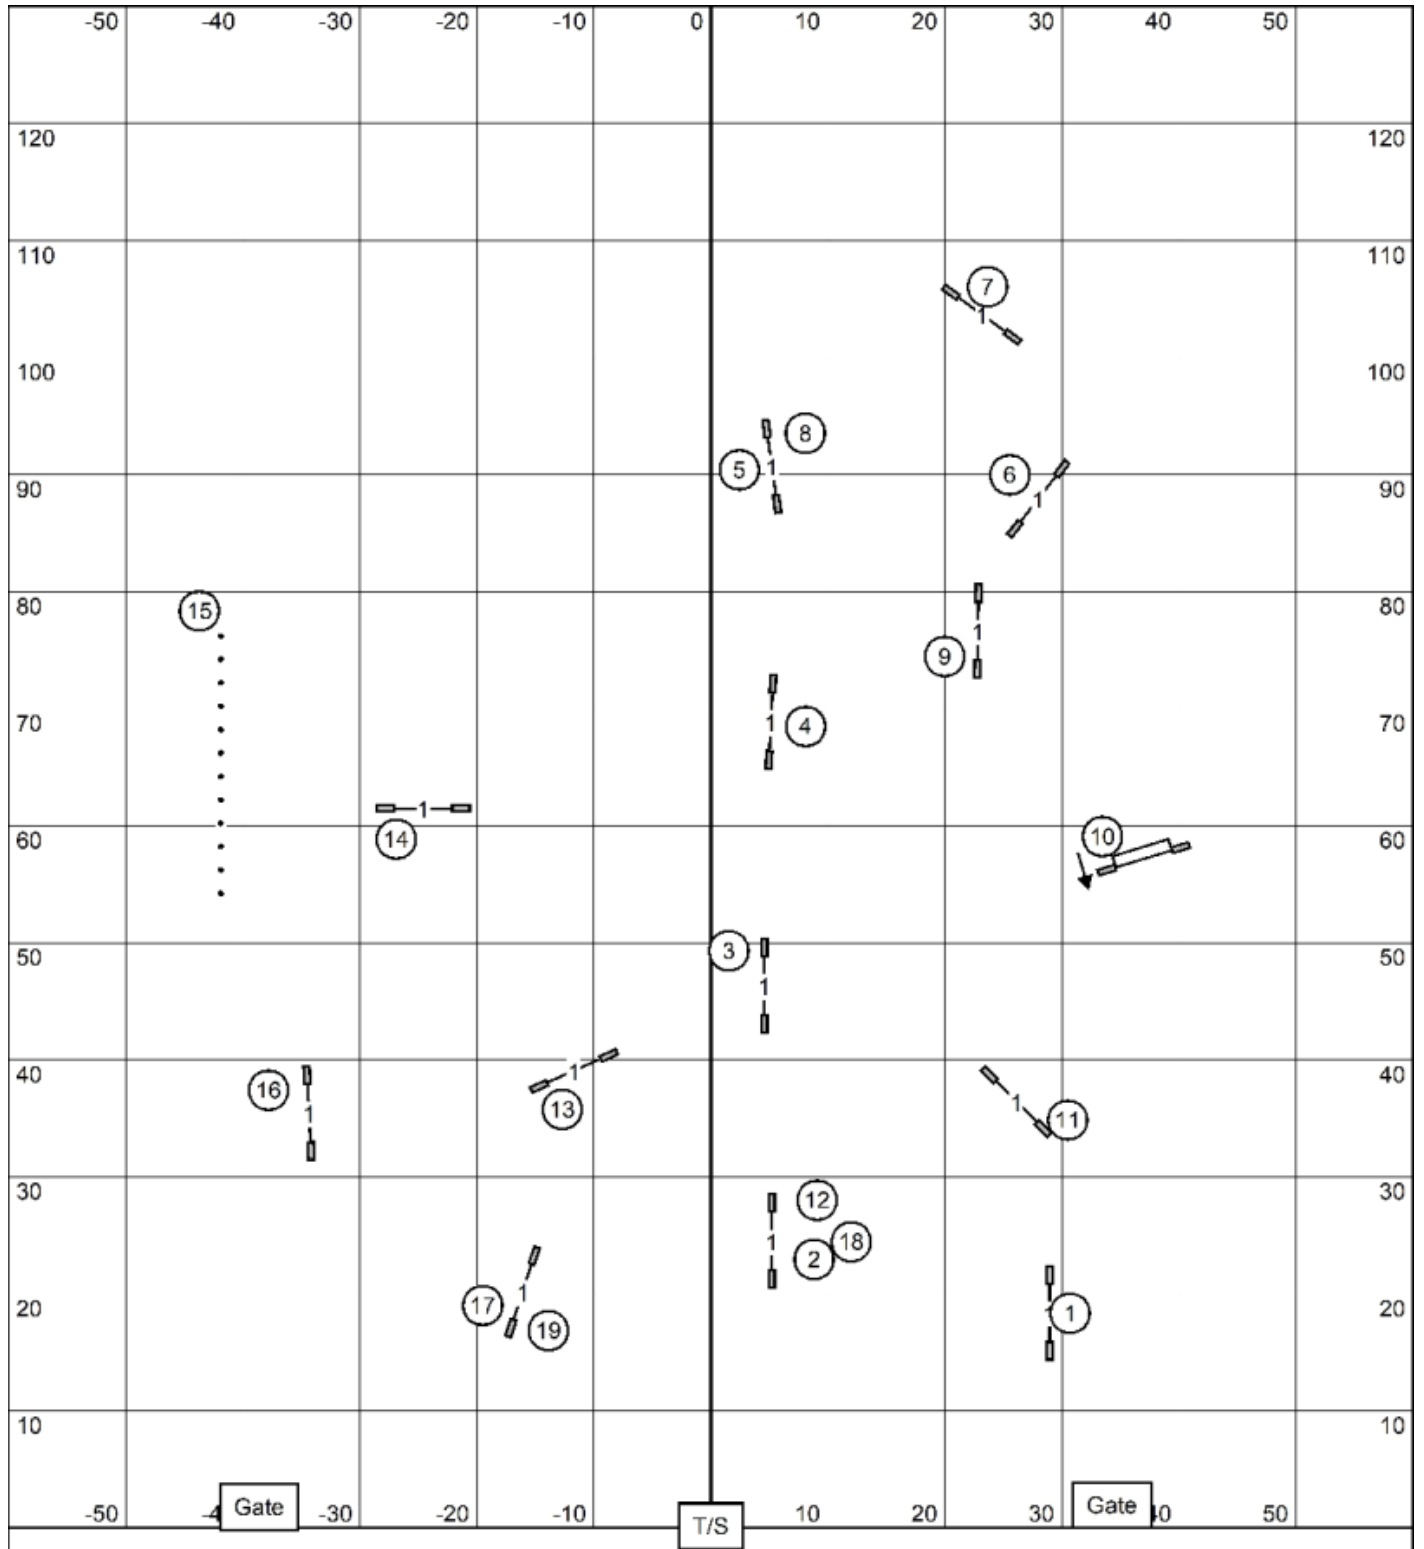

Premier JWW
Cypress Creek Kennel Club
Judge: Shannon Jones
April 5, 2026

Magnolia, TX
Inside on Turf, Ring Size 120'x130'