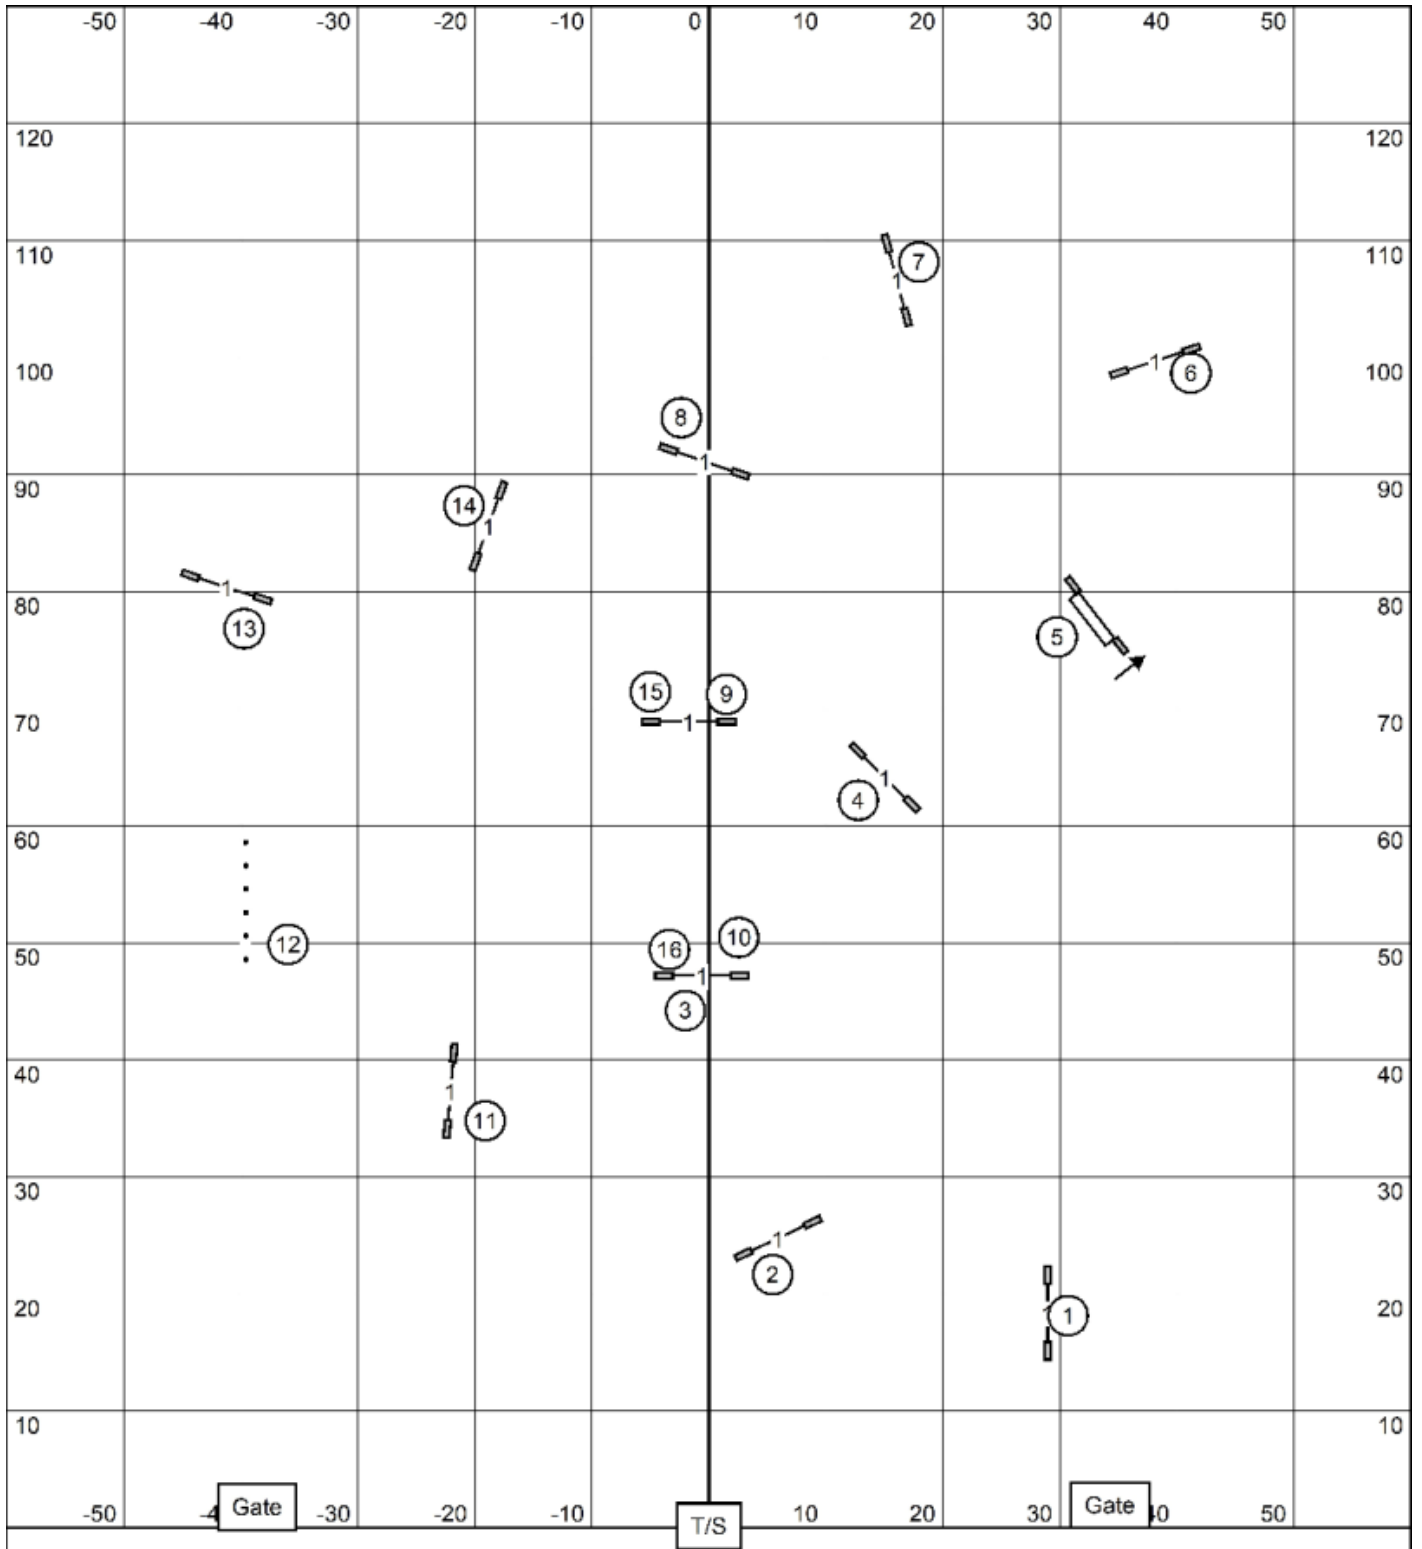

Novice JWW
Cypress Creek Kennel Club
Judge: Shannon Jones
April 5, 2026

Magnolia, TX
Inside on Turf, Ring Size 120'x130'