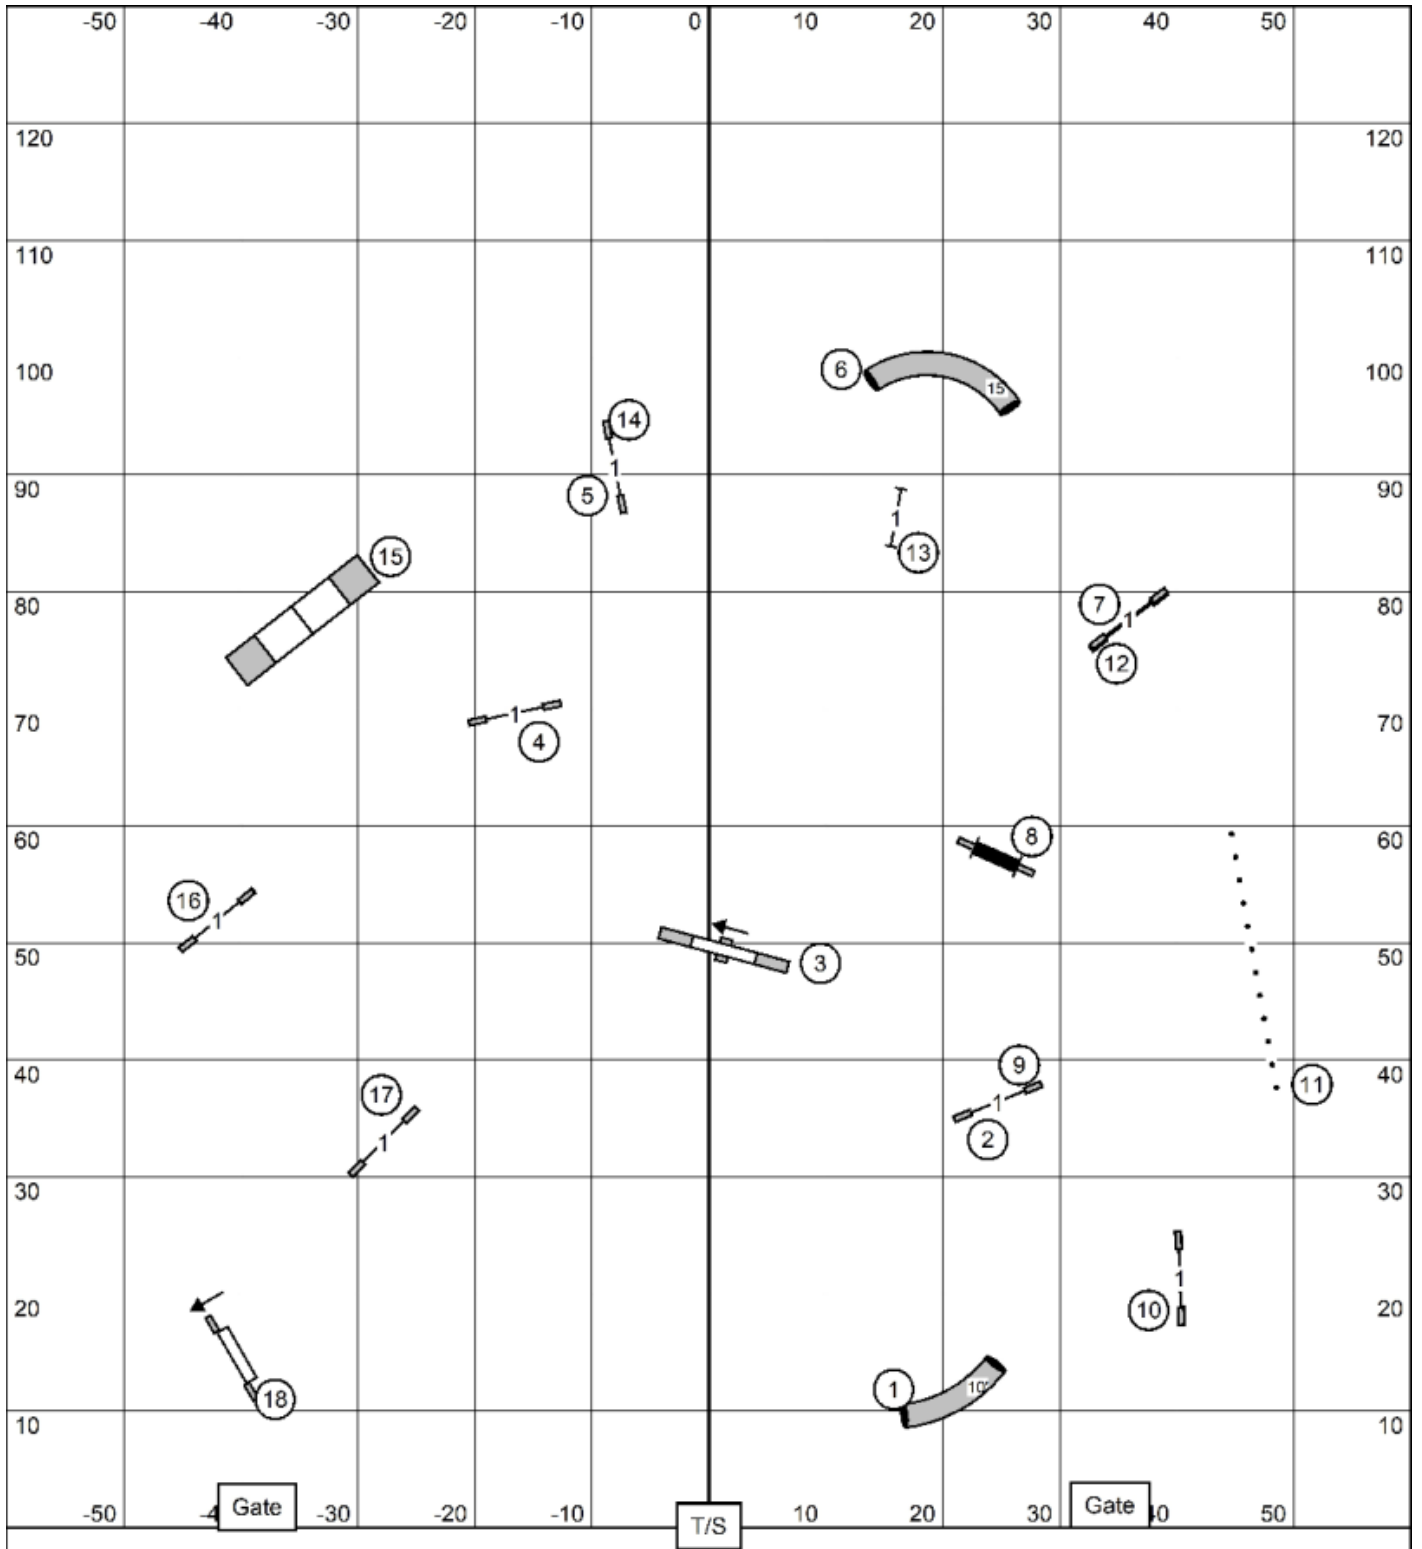

Time2Beat

Cypress Creek Kennel Club
Judge: Shannon Jones
April 5, 2026

Magnolia, TX
Inside on Turf, Ring Size 120'x130'