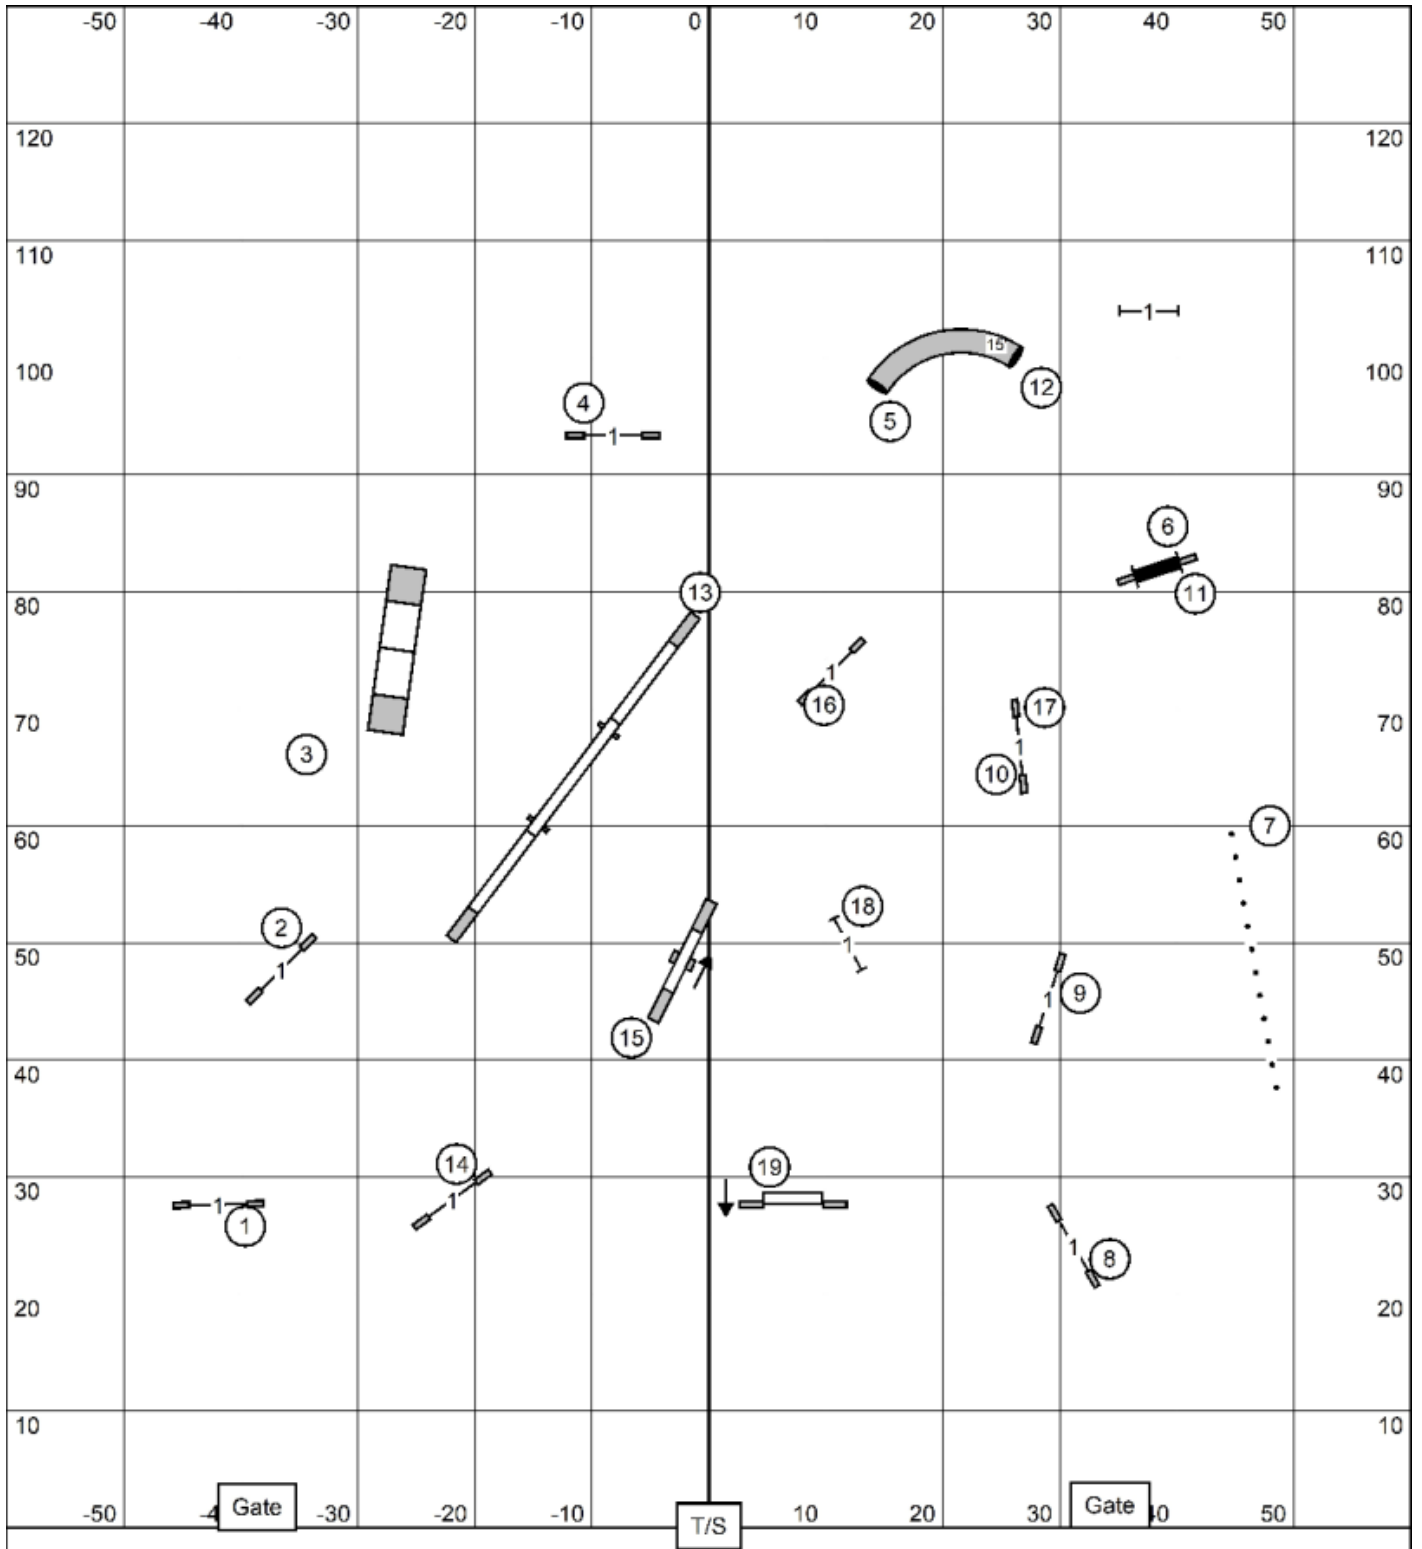

Premier Standard
Cypress Creek Kennel Club
Judge: Shannon Jones
April 5, 2026

Magnolia, TX
Inside on Turf, Ring Size 120'x130'