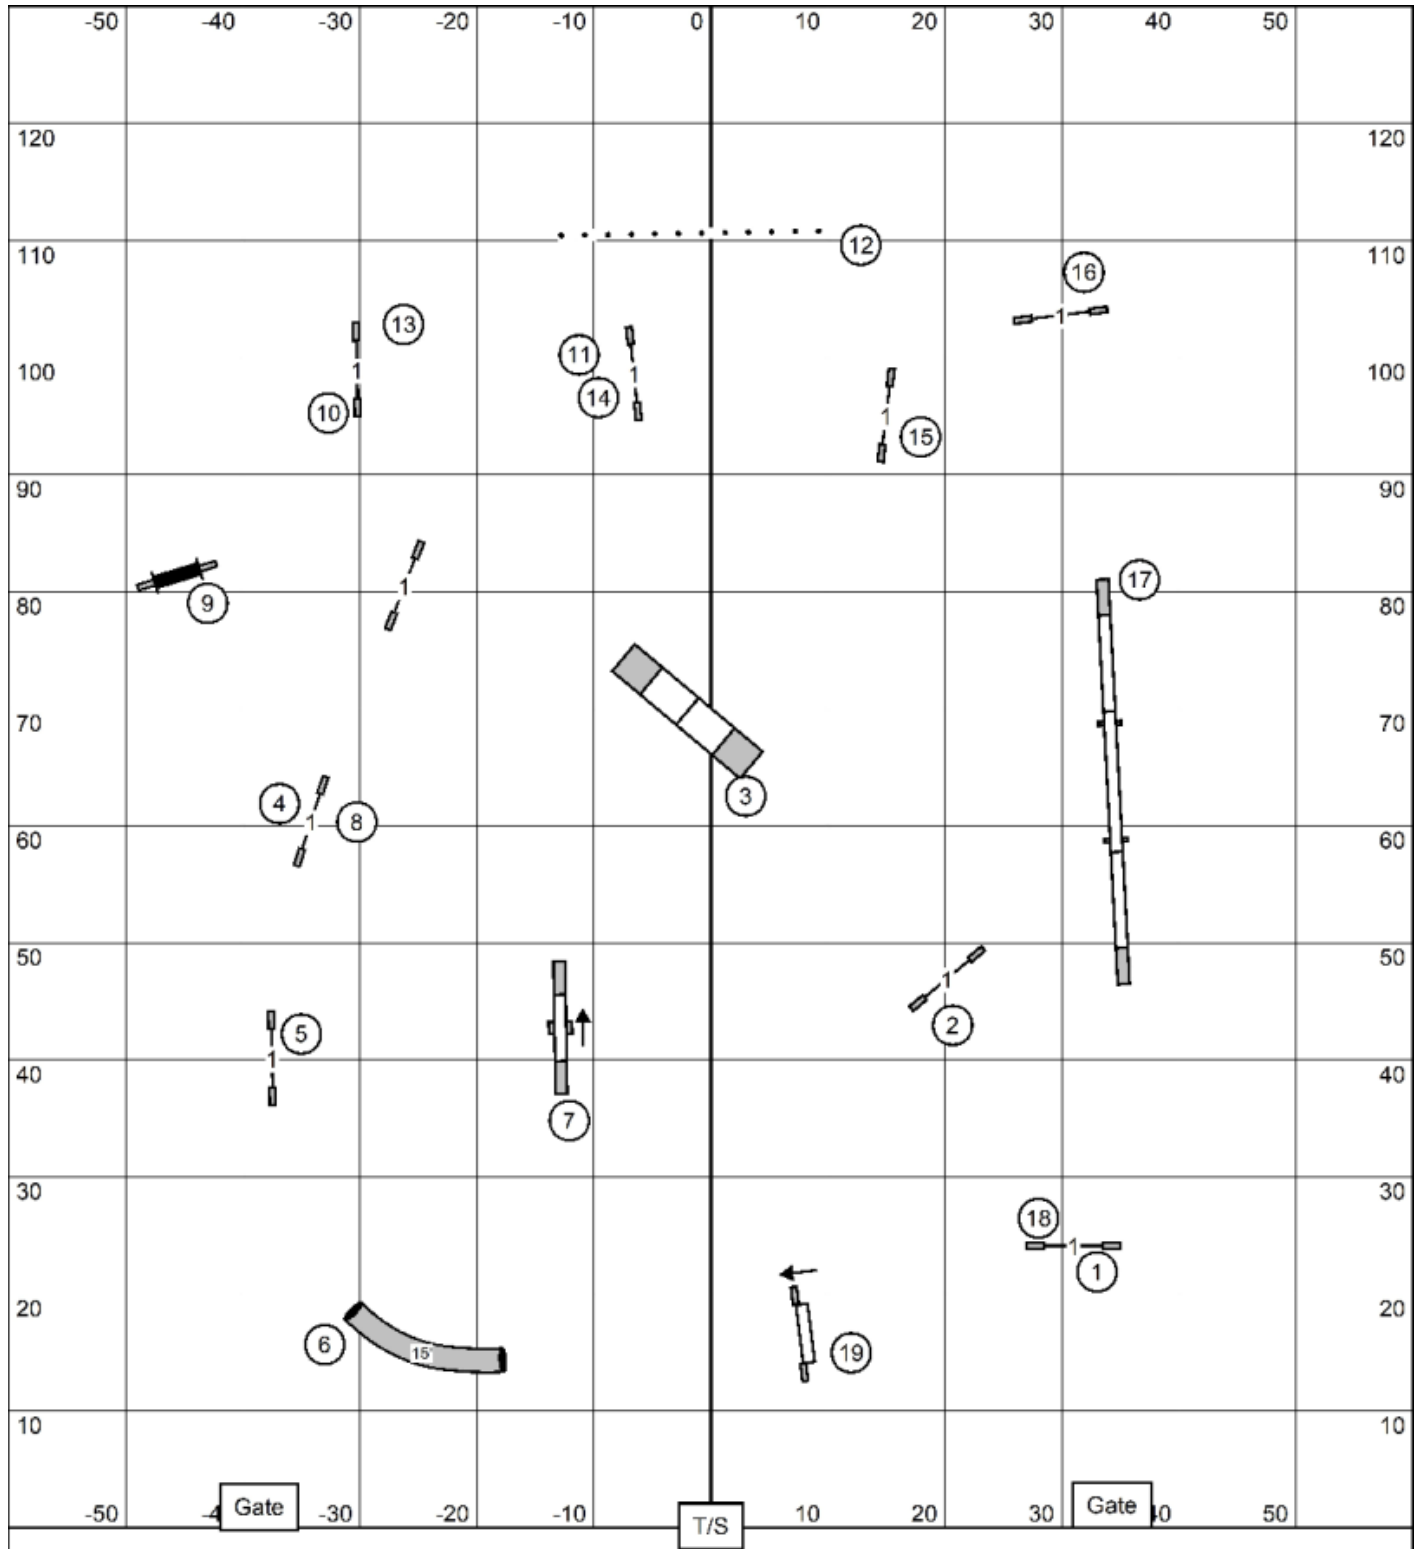

Excellent/Master JWW
 Cypress Creek Kennel Club
 Judge: Shannon Jones
 April 4, 2026

Magnolia, TX
 Inside on Turf, Ring Size 120'x130'

Premier JWW
 Cypress Creek Kennel Club
 Judge: Shannon Jones
 April 4, 2026

Magnolia, TX
 Inside on Turf, Ring Size 120'x130'

Excellent/Master Standard
 Cypress Creek Kennel Club
 Judge: Shannon Jones
 April 4, 2026

Magnolia, TX
 Inside on Turf, Ring Size 120'x130'

Premier Standard
 Cypress Creek Kennel Club
 Judge: Shannon Jones
 April 4, 2026

Magnolia, TX
 Inside on Turf, Ring Size 120'x130'

Master/Excellent
 4 9 2

Open
 4 9
 or
 9 2

Novice
 4 9
 or
 9 2

in flow

FAST
 Cypress Creek Kennel Club
 Judge: Shannon Jones
 April 4, 2026

Magnolia, TX
 Inside on Turf, Ring Size 120'x130'

Magnolia, TX
 Inside on Turf, Ring Size 120'x130'