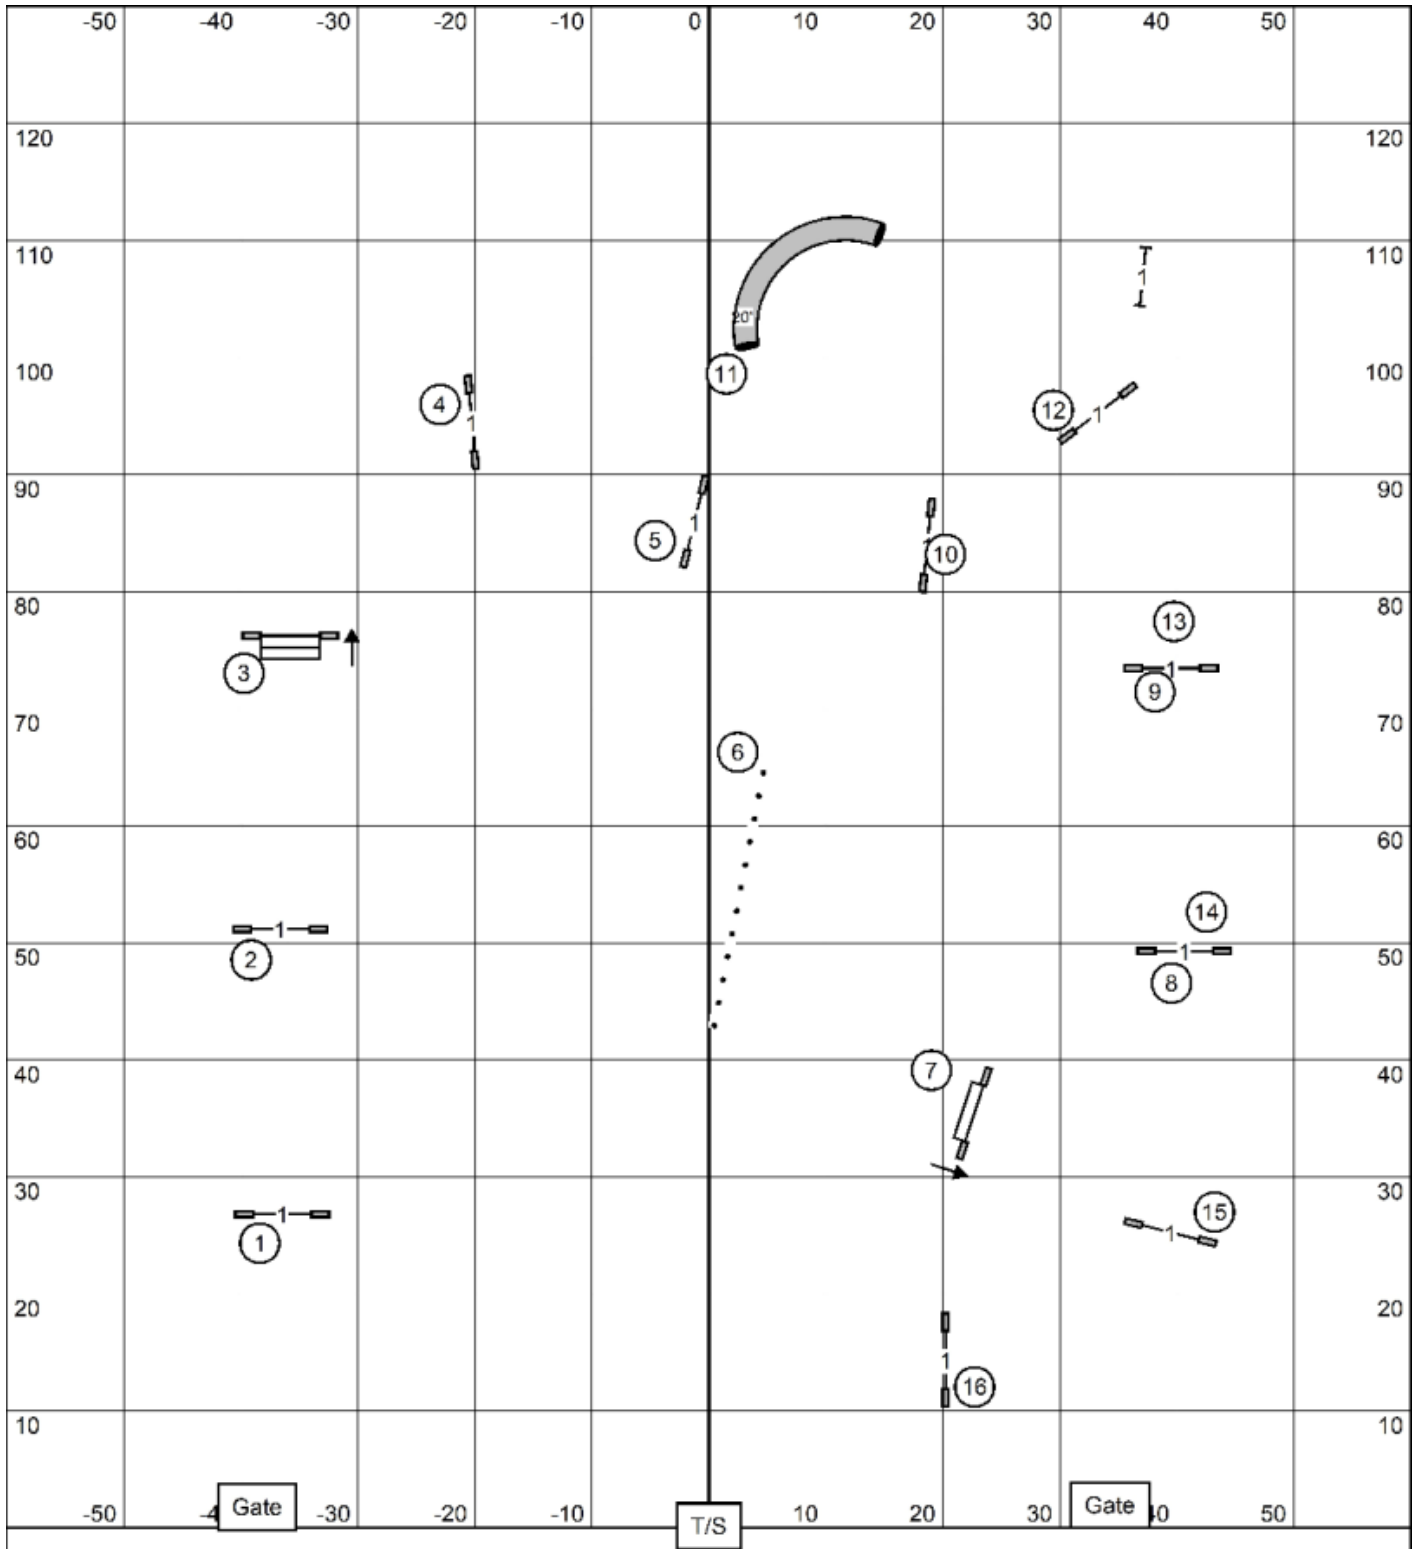

Open JWW
Cypress Creek Kennel Club
Judge: Shannon Jones
April 4, 2026

Magnolia, TX
Inside on Turf, Ring Size 120'x130'