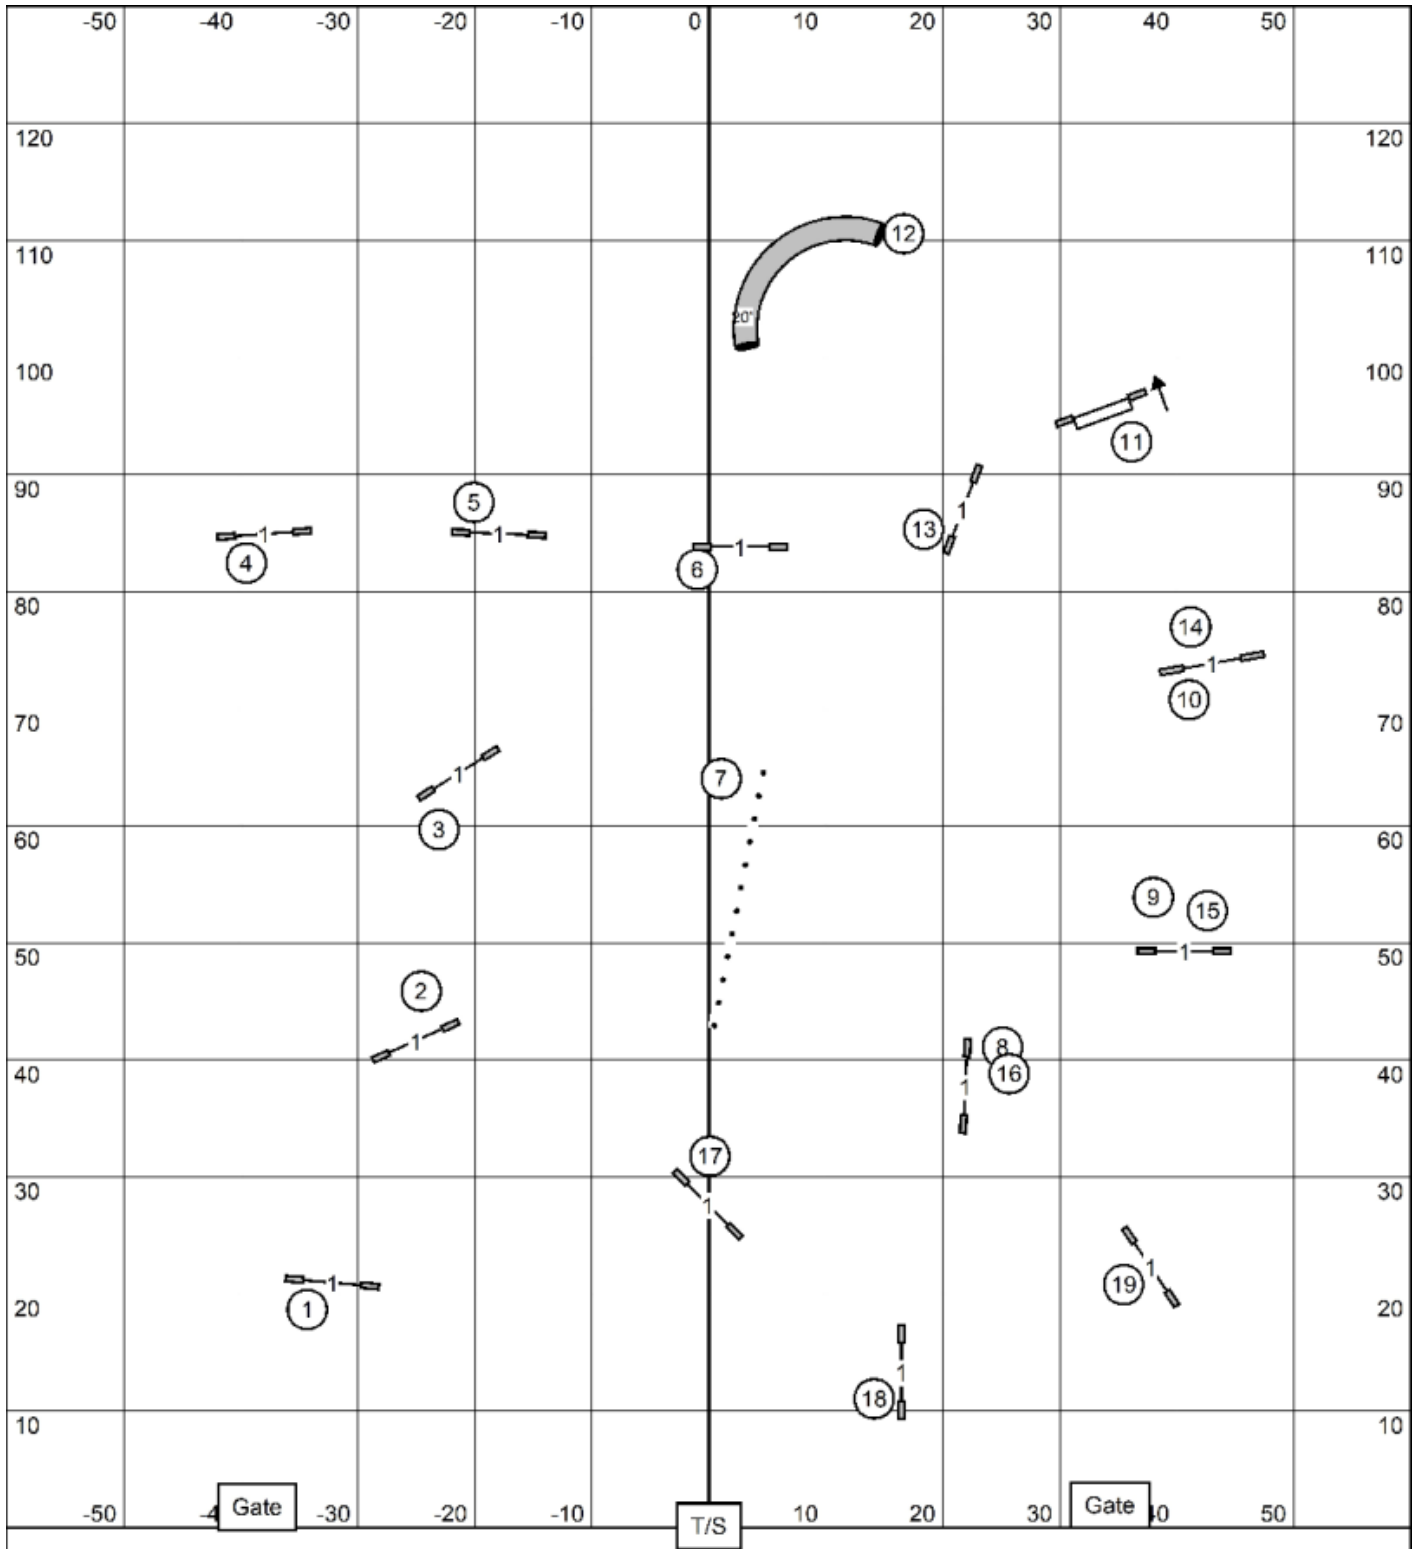

Excellent/Master JWW
 Cypress Creek Kennel Club
 Judge: Shannon Jones
 April 4, 2026

Magnolia, TX
 Inside on Turf, Ring Size 120'x130'

Premier JWW
 Cypress Creek Kennel Club
 Judge: Shannon Jones
 April 4, 2026

Magnolia, TX
 Inside on Turf, Ring Size 120'x130'

Excellent/Master Standard
 Cypress Creek Kennel Club
 Judge: Shannon Jones
 April 4, 2026

Magnolia, TX
 Inside on Turf, Ring Size 120'x130'

Premier Standard
 Cypress Creek Kennel Club
 Judge: Shannon Jones
 April 4, 2026

Magnolia, TX
 Inside on Turf, Ring Size 120'x130'

Master/Excellent
 4 9 2

Open
 4 9
 or
 9 2

Novice
 4 9
 or
 9 2

in flow

FAST
 Cypress Creek Kennel Club
 Judge: Shannon Jones
 April 4, 2026

Magnolia, TX
 Inside on Turf, Ring Size 120'x130'

Magnolia, TX
 Inside on Turf, Ring Size 120'x130'