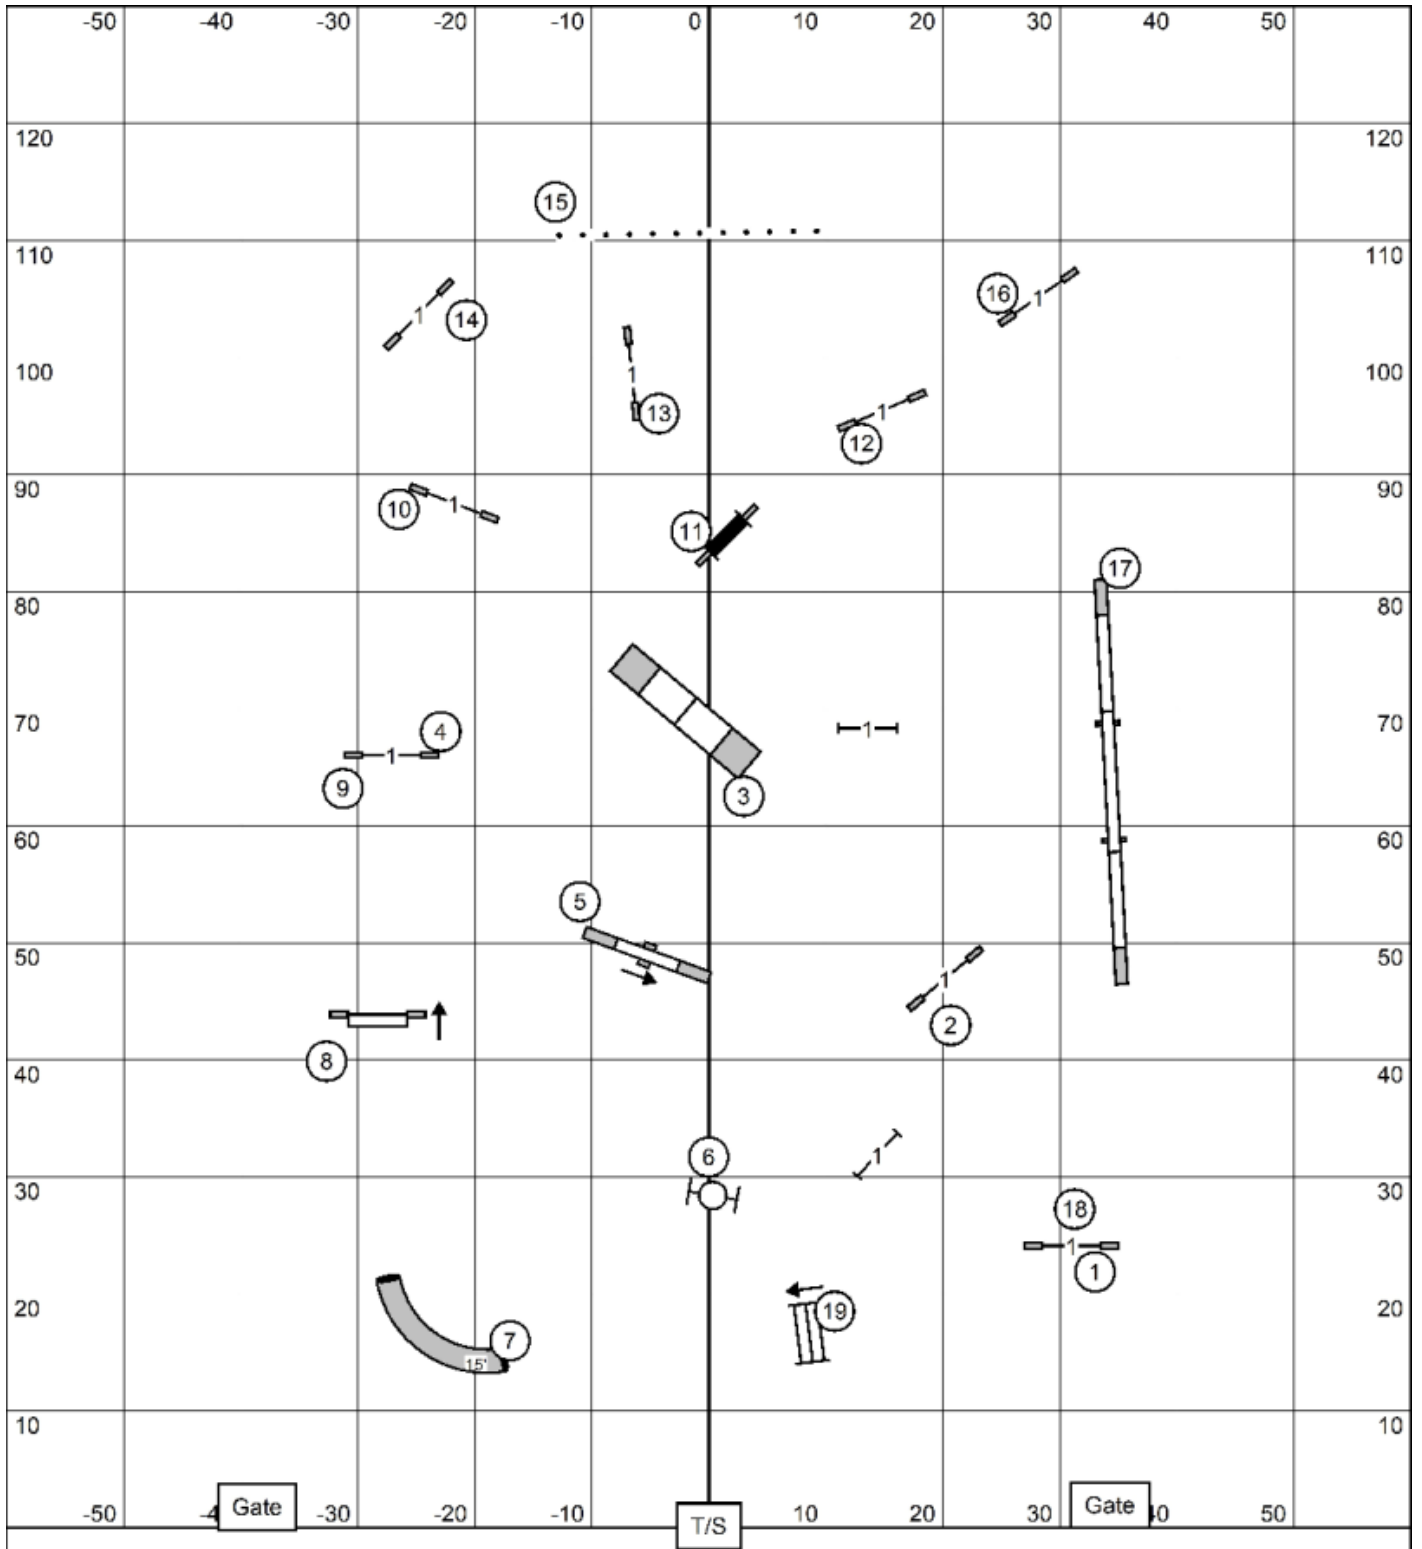

Excellent/Master JWW
 Cypress Creek Kennel Club
 Judge: Shannon Jones
 April 4, 2026

Magnolia, TX
 Inside on Turf, Ring Size 120'x130'

Premier JWW
 Cypress Creek Kennel Club
 Judge: Shannon Jones
 April 4, 2026

Magnolia, TX
 Inside on Turf, Ring Size 120'x130'

Excellent/Master Standard
 Cypress Creek Kennel Club
 Judge: Shannon Jones
 April 4, 2026

Magnolia, TX
 Inside on Turf, Ring Size 120'x130'

Premier Standard
 Cypress Creek Kennel Club
 Judge: Shannon Jones
 April 4, 2026

Magnolia, TX
 Inside on Turf, Ring Size 120'x130'

Master/Excellent
 4 9 2

Open
 4 9
 or
 9 2

Novice
 4 9
 or
 9 2

in flow

FAST
 Cypress Creek Kennel Club
 Judge: Shannon Jones
 April 4, 2026

Magnolia, TX
 Inside on Turf, Ring Size 120'x130'

Magnolia, TX
 Inside on Turf, Ring Size 120'x130'