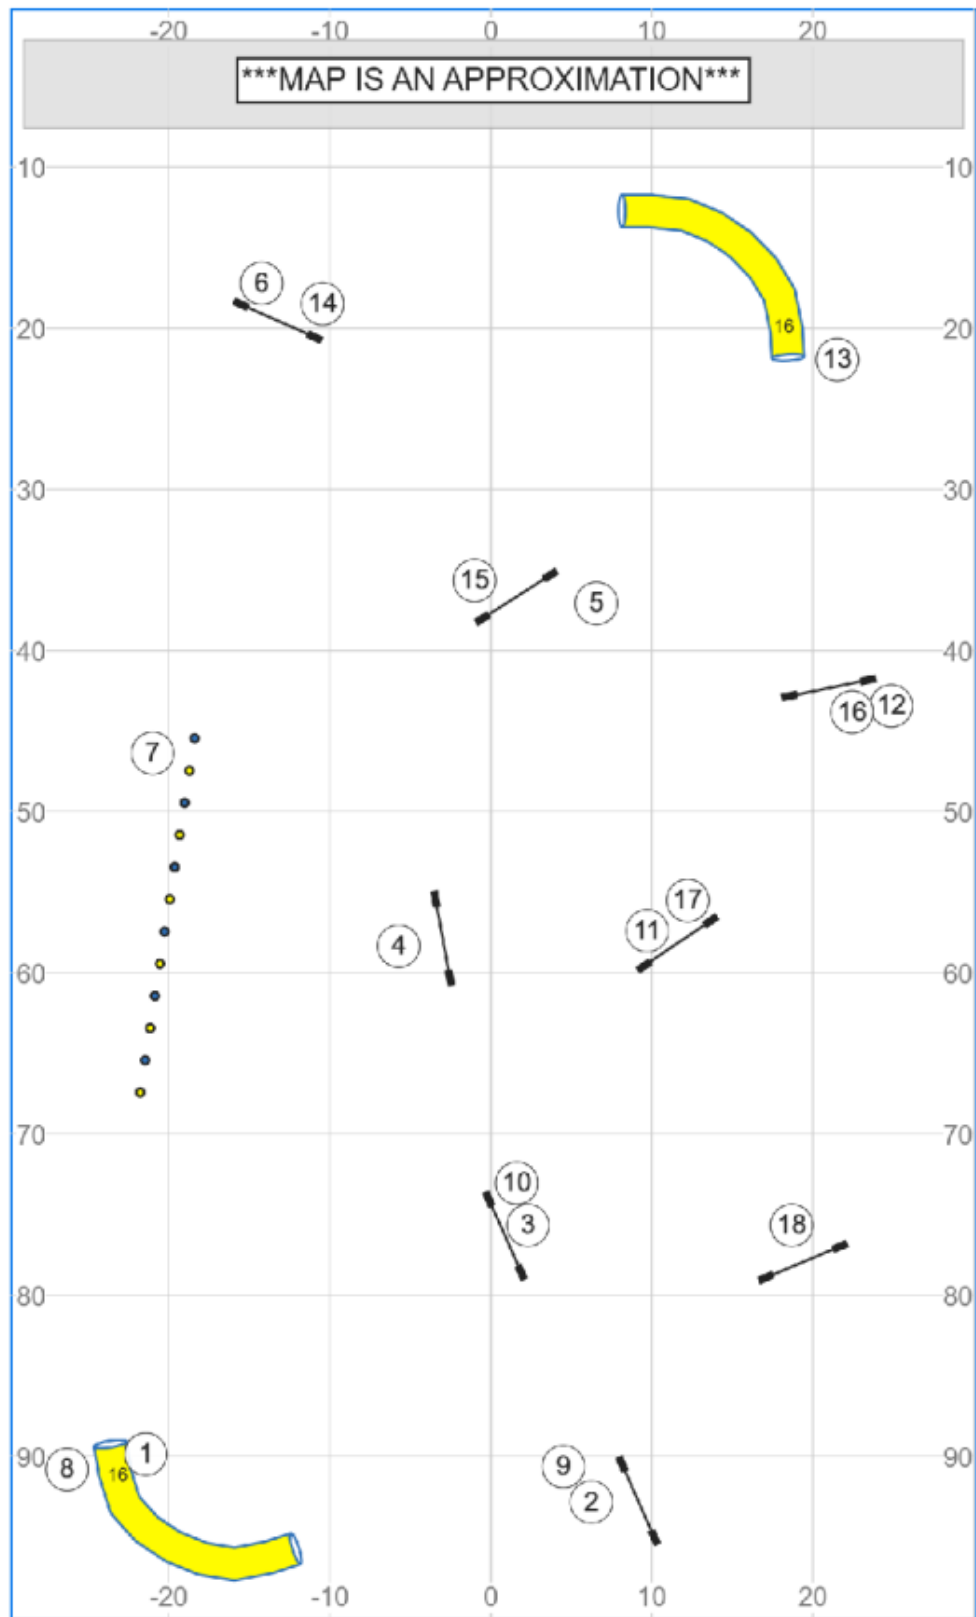

Beginner/Novice Agility

Path length (ft): 436.4

Power'd Up Agility UKI March 29, 2026 Kara Loy

www.smarteragility.com

Senior/Champ Agility

MAP IS AN APPROXIMATION

Path length (ft): 509.3

Power'd Up Agility UKI March 29, 2026 Kara Loy

www.smarteragility.com

Beginner Novice Agility 2

Path length (ft): 473.2

Power'd Up Agility UKI March 29, 2026 Darryl Power

www.smarteragility.com

Senior Champion Agility 2

Path length (ft): 485.8

Power'd Up Agility UKI March 29, 2026 Darryl Power

www.smarteragility.com

Beginner Novice Jumping 1

Path length (ft): 485.3

Power'd Up Agility UKI March 29, 2026 Darryl Power

www.smarteragility.com

Senior Champion Jumping 1

Path length (ft): 470.7

Power'd Up Agility UKI March 29, 2026 Darryl Power

www.smarteragility.com

Beginner/Novice Jumping 2

Path length (ft): 382.3

Power'd Up Agility UKI March 29, 2026 Kara Loy

www.smarteragility.com

Senior/Champ Jumping 2

Path length (ft): 413.8

Power'd Up Agility UKI March 29, 2026 Kara Loy