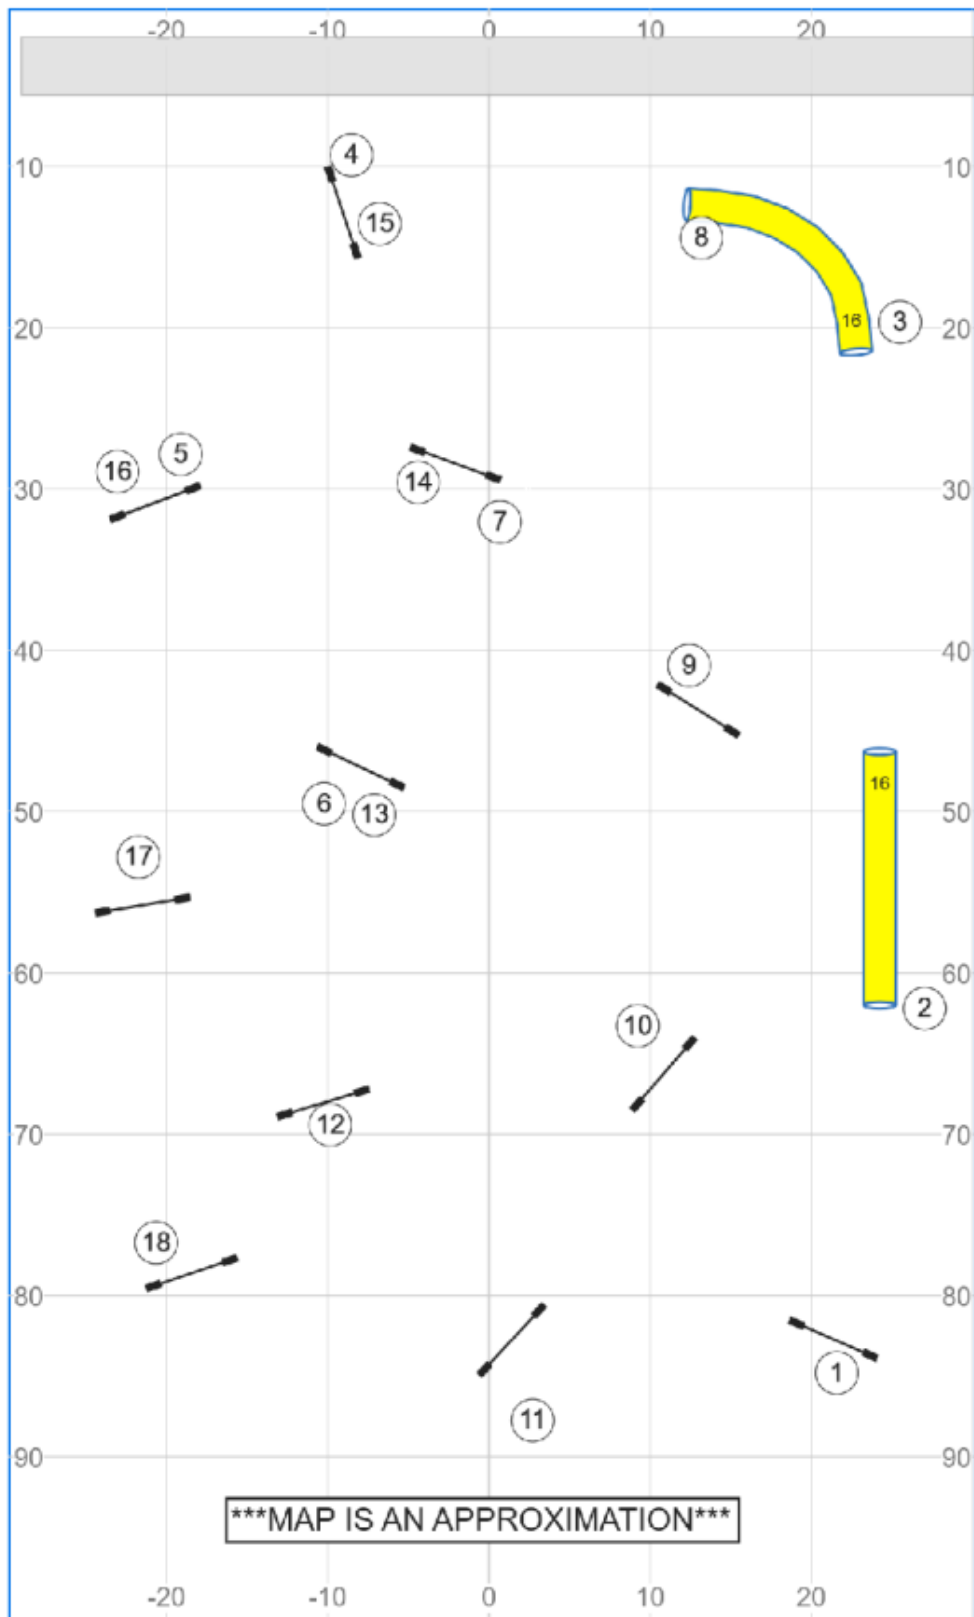

www.smarteragility.com

Beginner/Novice Jumping 2

Path length (ft): 382.3

Power'd Up Agility UKI March 29, 2026 Kara Loy

www.smarteragility.com

Senior/Champ Jumping 2

Path length (ft): 413.8

Power'd Up Agility UKI March 29, 2026 Kara Loy

www.smarteragility.com

Beginner/Novice Speedstakes

Path length (ft): 424.1

Power'd Up Agility UKI March 29, 2026 Kara Loy

www.smarteragility.com

Senior/Champ Speedstakes

Path length (ft): 429.6

Power'd Up Agility UKI March 29, 2026 Kara Loy