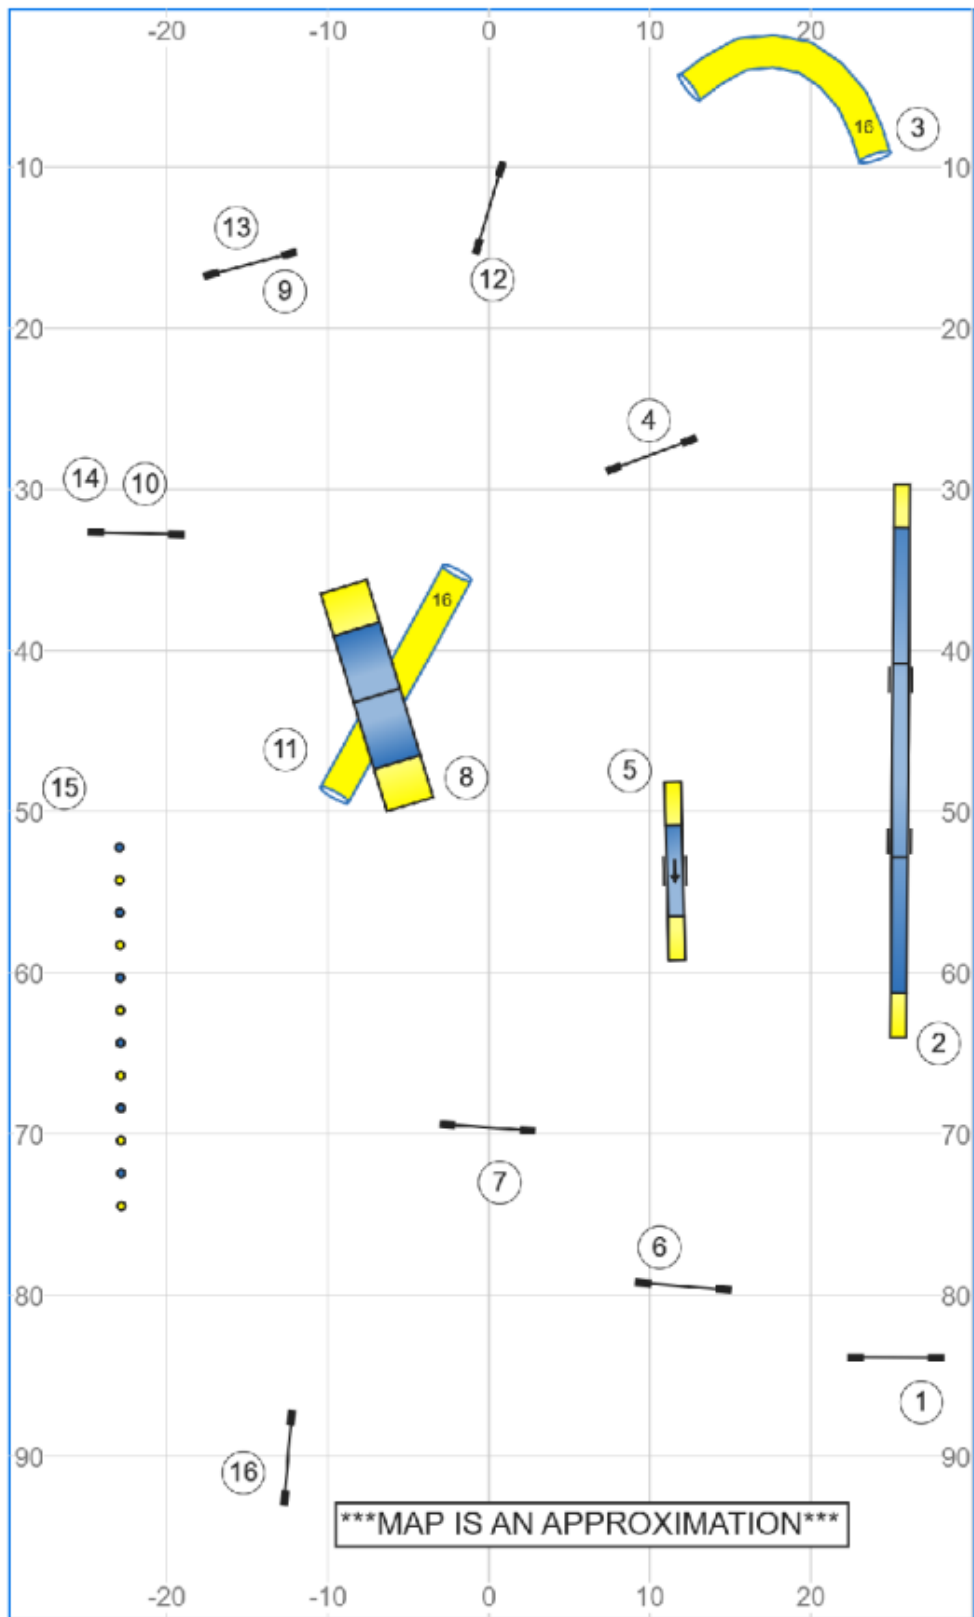

Beginner/Novice Agility

Path length (ft): 436.4

Power'd Up Agility UKI March 29, 2026 Kara Loy

www.smarteragility.com

Senior/Champ Agility

MAP IS AN APPROXIMATION

Path length (ft): 509.3

Power'd Up Agility UKI March 29, 2026 Kara Loy

www.smarteragility.com

Beginner Novice Agility 2

Path length (ft): 473.2

Power'd Up Agility UKI March 29, 2026 Darryl Power

www.smarteragility.com

Senior Champion Agility 2

Path length (ft): 485.8

Power'd Up Agility UKI March 29, 2026 Darryl Power

www.smarteragility.com

Beginner Novice Jumping 1

Path length (ft): 485.3

Power'd Up Agility UKI March 29, 2026 Darryl Power

www.smarteragility.com

Senior Champion Jumping 1

Path length (ft): 470.7

Power'd Up Agility UKI March 29, 2026 Darryl Power