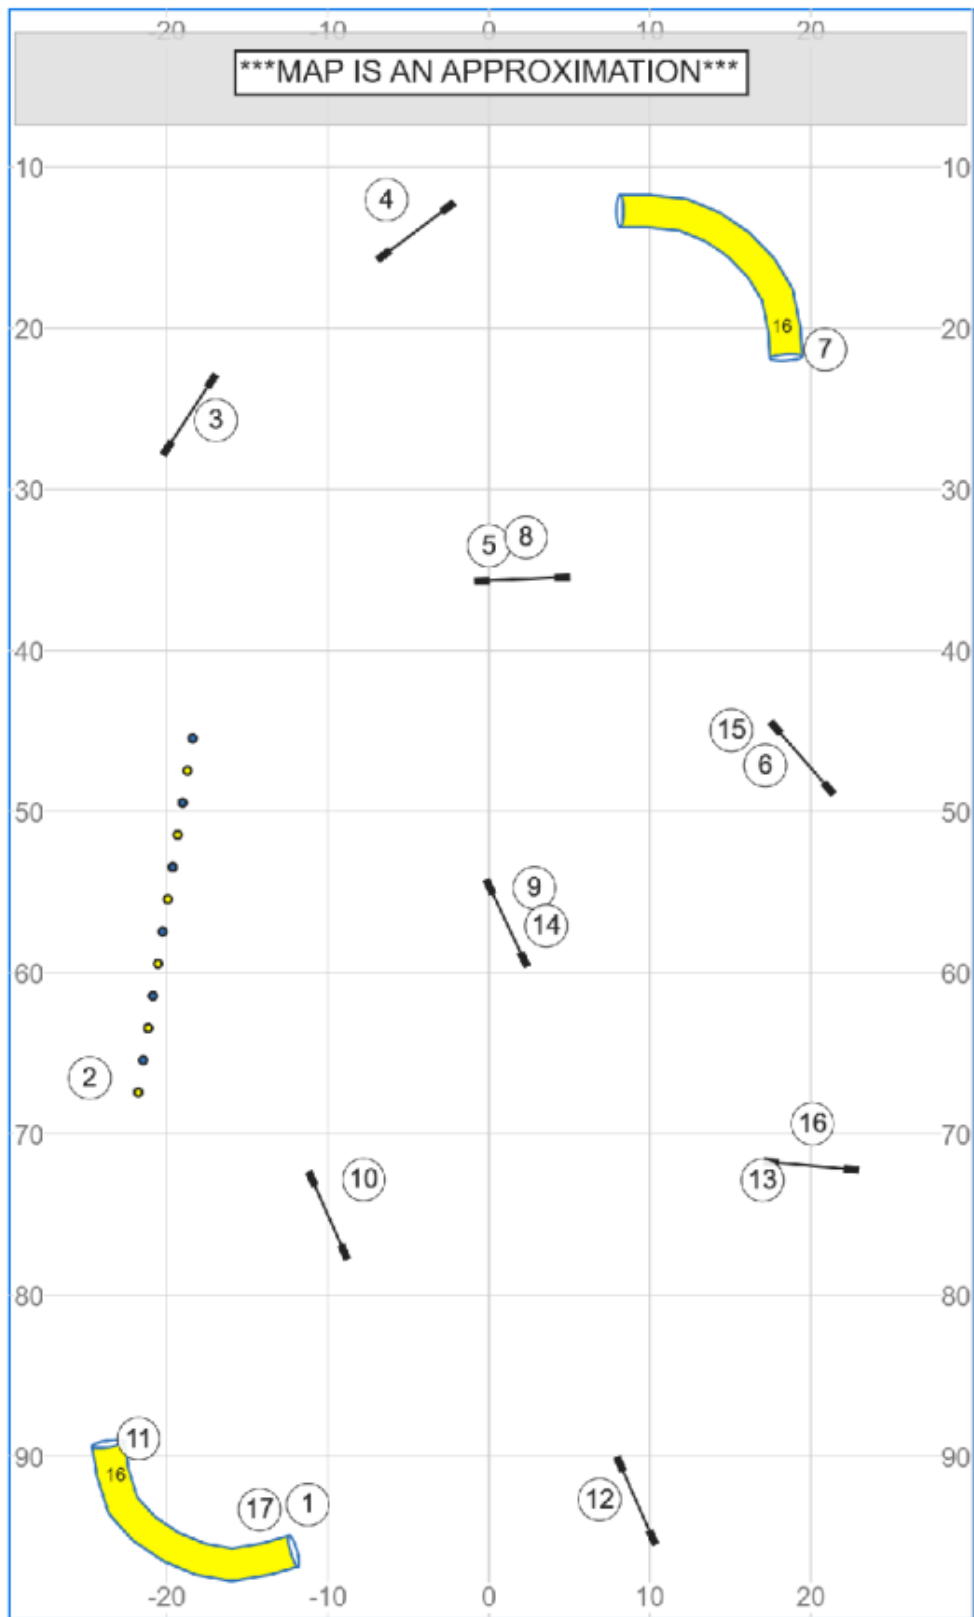

Beginner/Novice Agility

Path length (ft): 436.4

Power'd Up Agility UKI March 29, 2026 Kara Loy

www.smarteragility.com

Senior/Champ Agility

MAP IS AN APPROXIMATION

Path length (ft): 509.3

Power'd Up Agility UKI March 29, 2026 Kara Loy

www.smarteragility.com

Beginner Novice Agility 2

Path length (ft): 473.2

Power'd Up Agility UKI March 29, 2026 Darryl Power

www.smarteragility.com

Senior Champion Agility 2

Path length (ft): 485.8

Power'd Up Agility UKI March 29, 2026 Darryl Power

www.smarteragility.com

Beginner Novice Jumping 1

Path length (ft): 485.3

Power'd Up Agility UKI March 29, 2026 Darryl Power

www.smarteragility.com

Senior Champion Jumping 1

Path length (ft): 470.7

Power'd Up Agility UKI March 29, 2026 Darryl Power