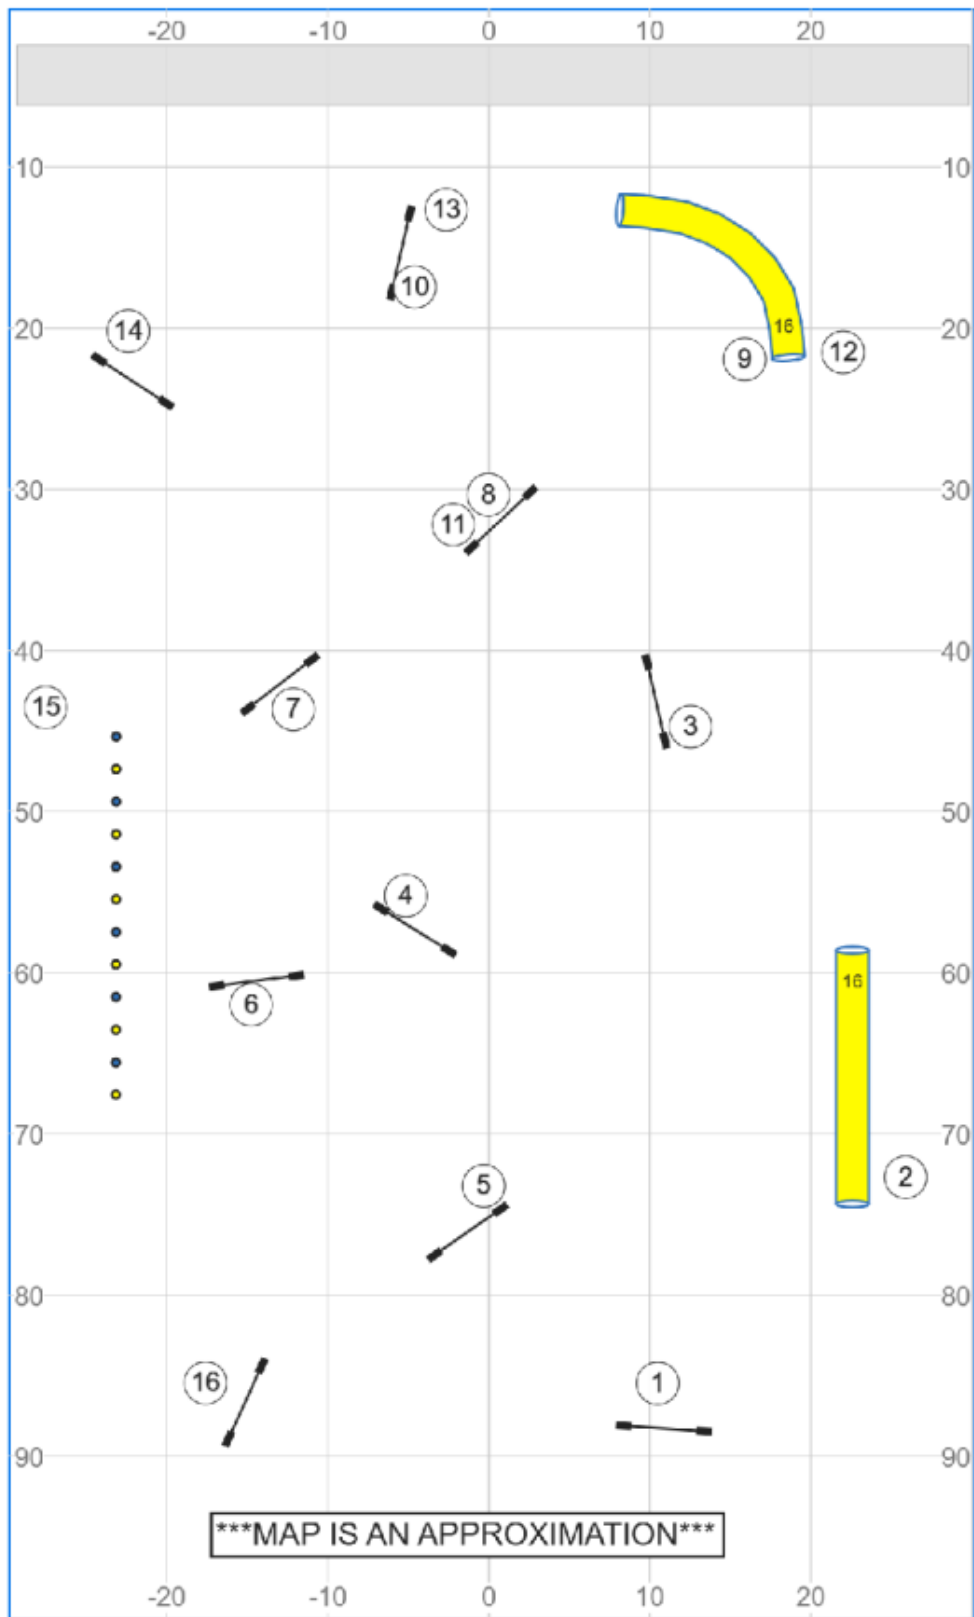

Beginner/Novice Agility

Path length (ft): 436.4

Power'd Up Agility UKI March 29, 2026 Kara Loy

www.smarteragility.com

Senior/Champ Agility

MAP IS AN APPROXIMATION

Path length (ft): 509.3

Power'd Up Agility UKI March 29, 2026 Kara Loy

www.smarteragility.com

Beginner Novice Agility 2

Path length (ft): 473.2

Power'd Up Agility UKI March 29, 2026 Darryl Power

www.smarteragility.com

Senior Champion Agility 2

Path length (ft): 485.8

Power'd Up Agility UKI March 29, 2026 Darryl Power

www.smarteragility.com

Beginner Novice Jumping 1

Path length (ft): 485.3

Power'd Up Agility UKI March 29, 2026 Darryl Power

www.smarteragility.com

Senior Champion Jumping 1

Path length (ft): 470.7

Power'd Up Agility UKI March 29, 2026 Darryl Power

www.smarteragility.com

Beginner/Novice Jumping 2

Path length (ft): 382.3

Power'd Up Agility UKI March 29, 2026 Kara Loy

www.smarteragility.com

Senior/Champ Jumping 2

Path length (ft): 413.8

Power'd Up Agility UKI March 29, 2026 Kara Loy