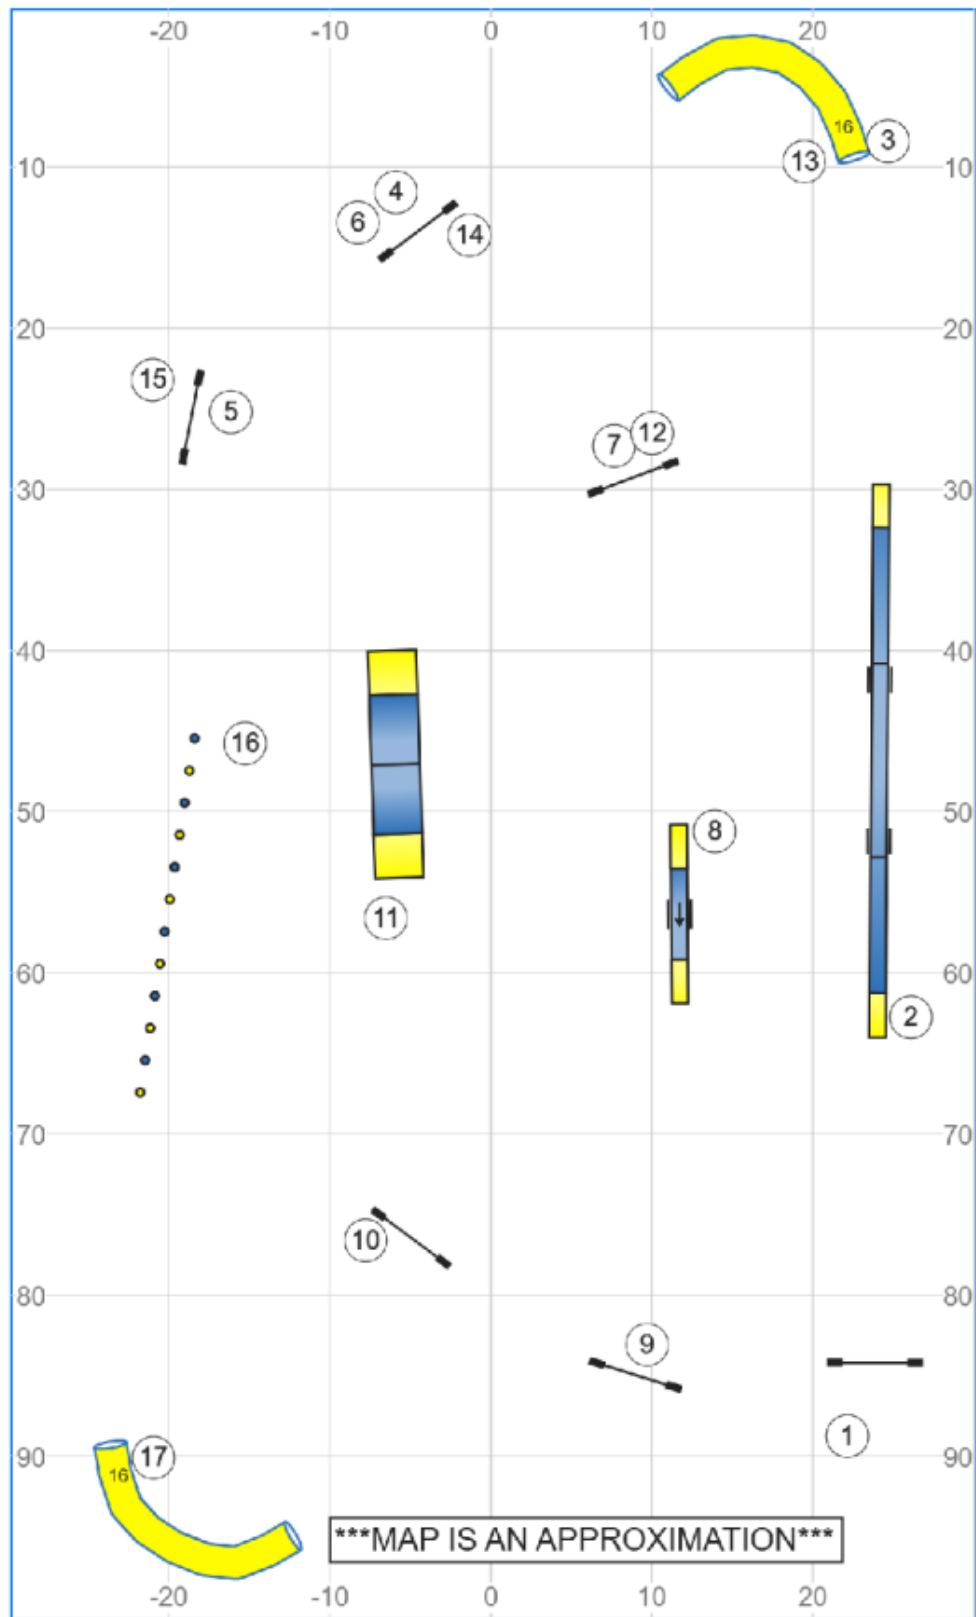

Beginner/Novice Agility

Path length (ft): 436.4

Power'd Up Agility UKI March 29, 2026 Kara Loy

www.smarteragility.com

Senior/Champ Agility

MAP IS AN APPROXIMATION

Path length (ft): 509.3

Power'd Up Agility UKI March 29, 2026 Kara Loy

www.smarteragility.com

Beginner Novice Agility 2

Path length (ft): 473.2

Power'd Up Agility UKI March 29, 2026 Darryl Power

www.smarteragility.com

Senior Champion Agility 2

Path length (ft): 485.8

Power'd Up Agility UKI March 29, 2026 Darryl Power

www.smarteragility.com

Beginner Novice Jumping 1

Path length (ft): 485.3

Power'd Up Agility UKI March 29, 2026 Darryl Power

www.smarteragility.com

Senior Champion Jumping 1

Path length (ft): 470.7

Power'd Up Agility UKI March 29, 2026 Darryl Power