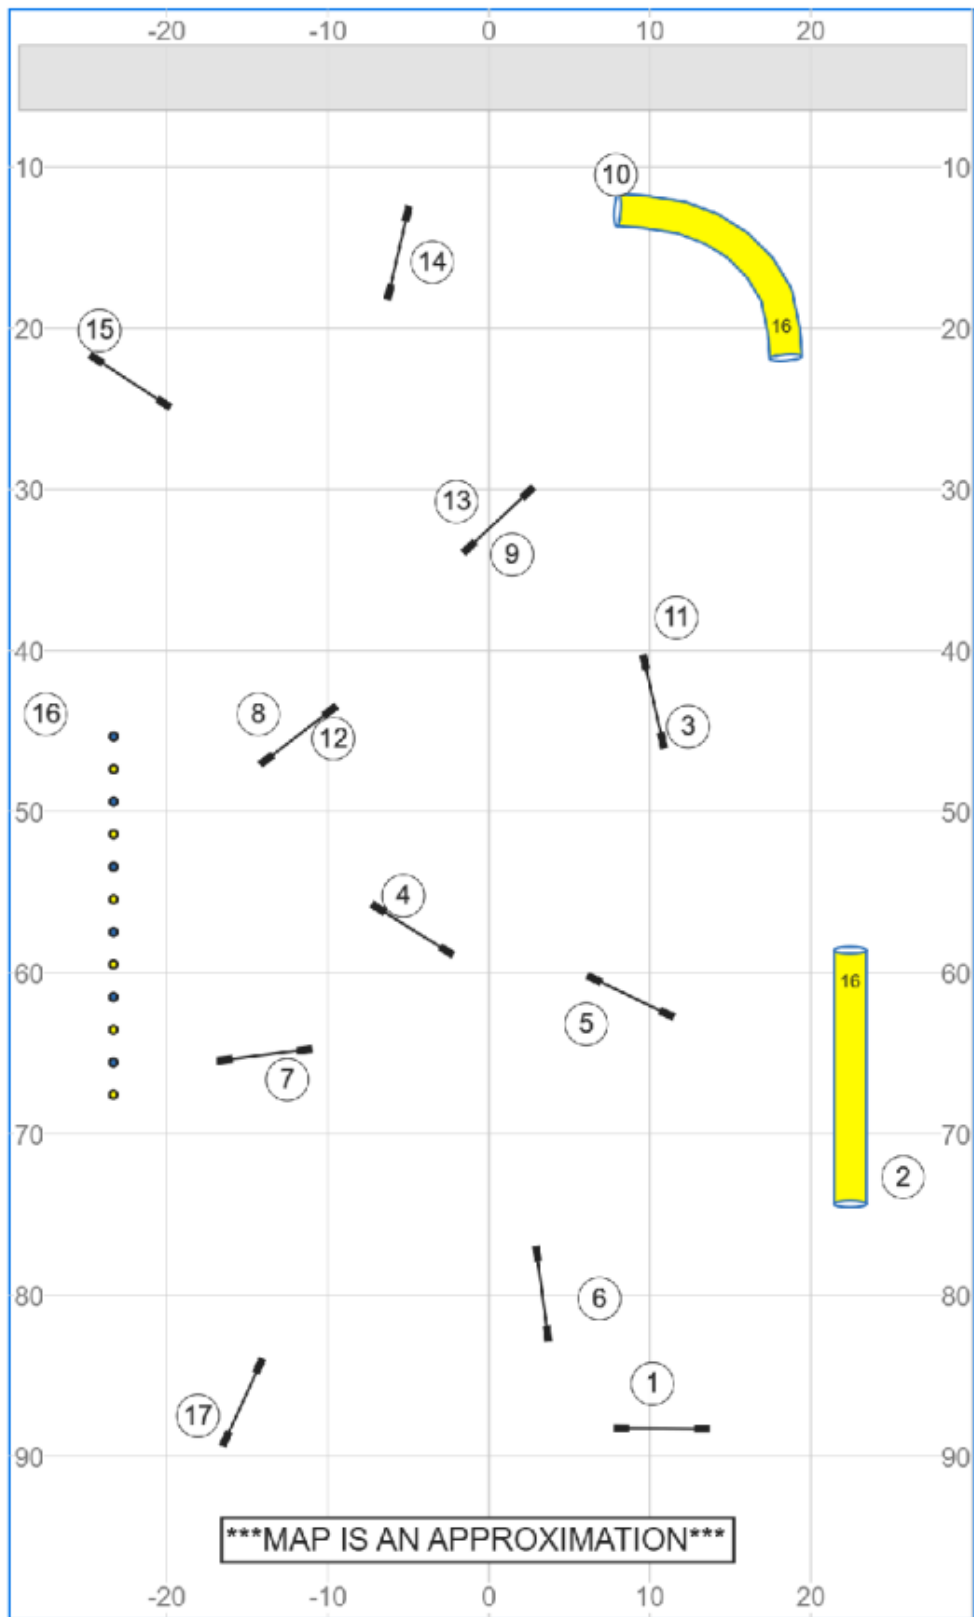

www.smarteragility.com

Beginner Novice Jumping 1

Path length (ft): 485.3

Power'd Up Agility UKI March 29, 2026 Darryl Power

www.smarteragility.com

Senior Champion Jumping 1

Path length (ft): 470.7

Power'd Up Agility UKI March 29, 2026 Darryl Power

www.smarteragility.com

Beginner/Novice Jumping 2

Path length (ft): 382.3

Power'd Up Agility UKI March 29, 2026 Kara Loy

www.smarteragility.com

Senior/Champ Jumping 2

Path length (ft): 413.8

Power'd Up Agility UKI March 29, 2026 Kara Loy

www.smarteragility.com

Beginner/Novice Speedstakes

Path length (ft): 424.1

Power'd Up Agility UKI March 29, 2026 Kara Loy

www.smarteragility.com

Senior/Champ Speedstakes

Path length (ft): 429.6

Power'd Up Agility UKI March 29, 2026 Kara Loy