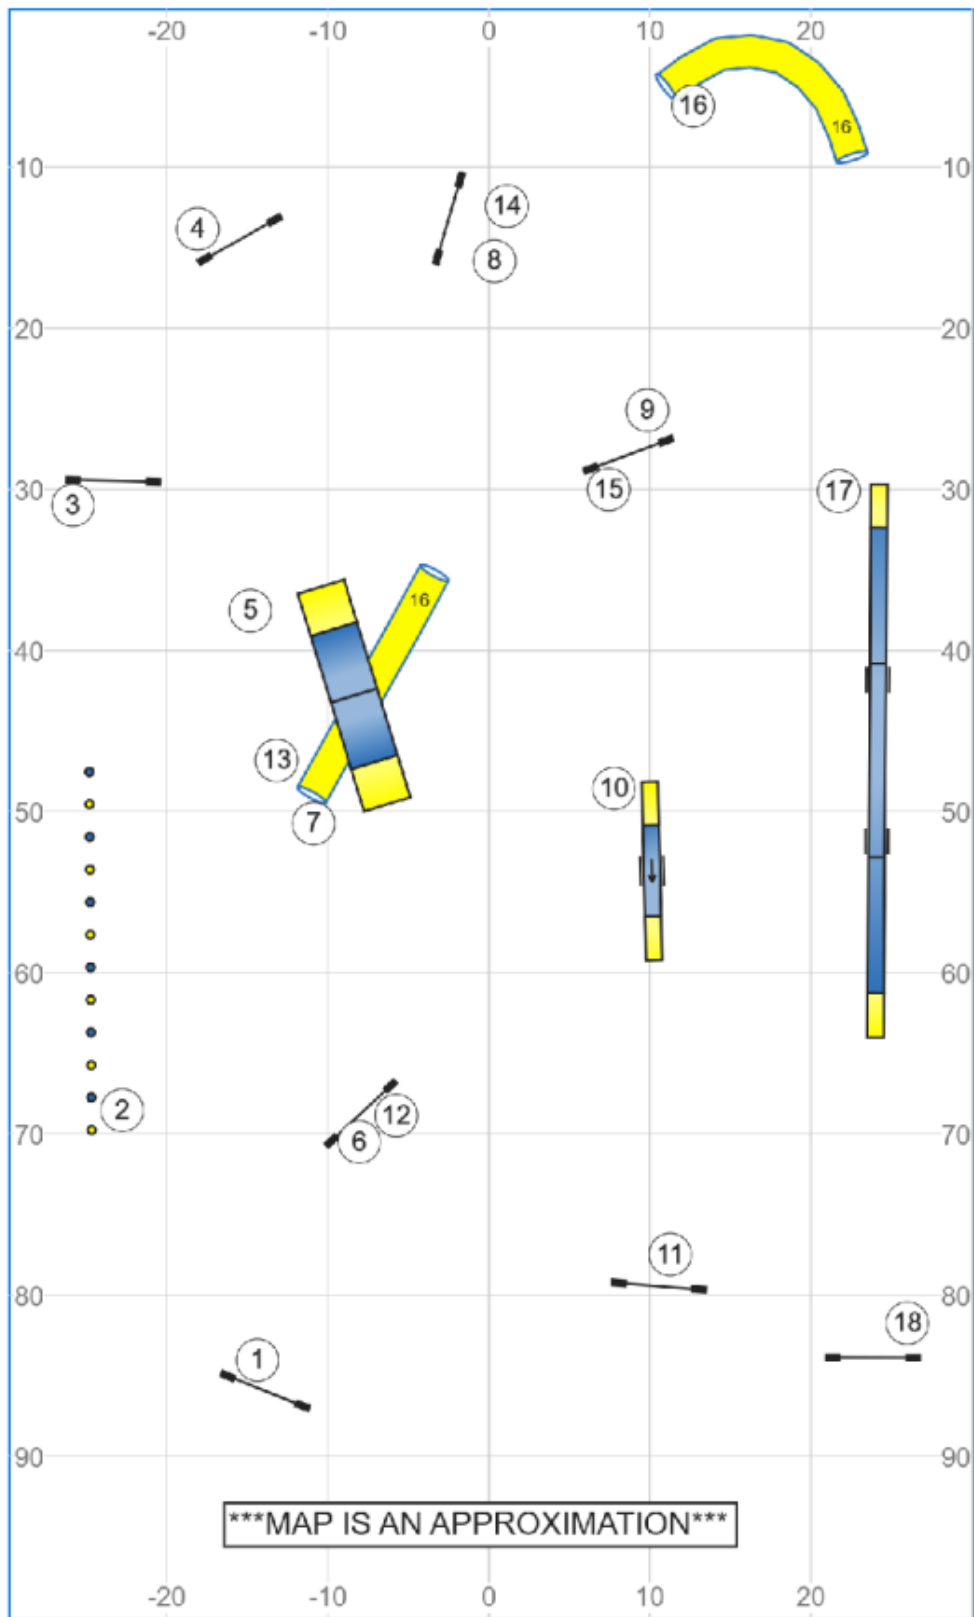

Beginner/Novice Agility

Path length (ft): 436.4

Power'd Up Agility UKI March 29, 2026 Kara Loy

www.smarteragility.com

Senior/Champ Agility

MAP IS AN APPROXIMATION

Path length (ft): 509.3

Power'd Up Agility UKI March 29, 2026 Kara Loy

www.smarteragility.com

Beginner Novice Agility 2

Path length (ft): 473.2

Power'd Up Agility UKI March 29, 2026 Darryl Power

www.smarteragility.com

Senior Champion Agility 2

Path length (ft): 485.8

Power'd Up Agility UKI March 29, 2026 Darryl Power

www.smarteragility.com

Beginner Novice Jumping 1

Path length (ft): 485.3

Power'd Up Agility UKI March 29, 2026 Darryl Power

www.smarteragility.com

Senior Champion Jumping 1

Path length (ft): 470.7

Power'd Up Agility UKI March 29, 2026 Darryl Power