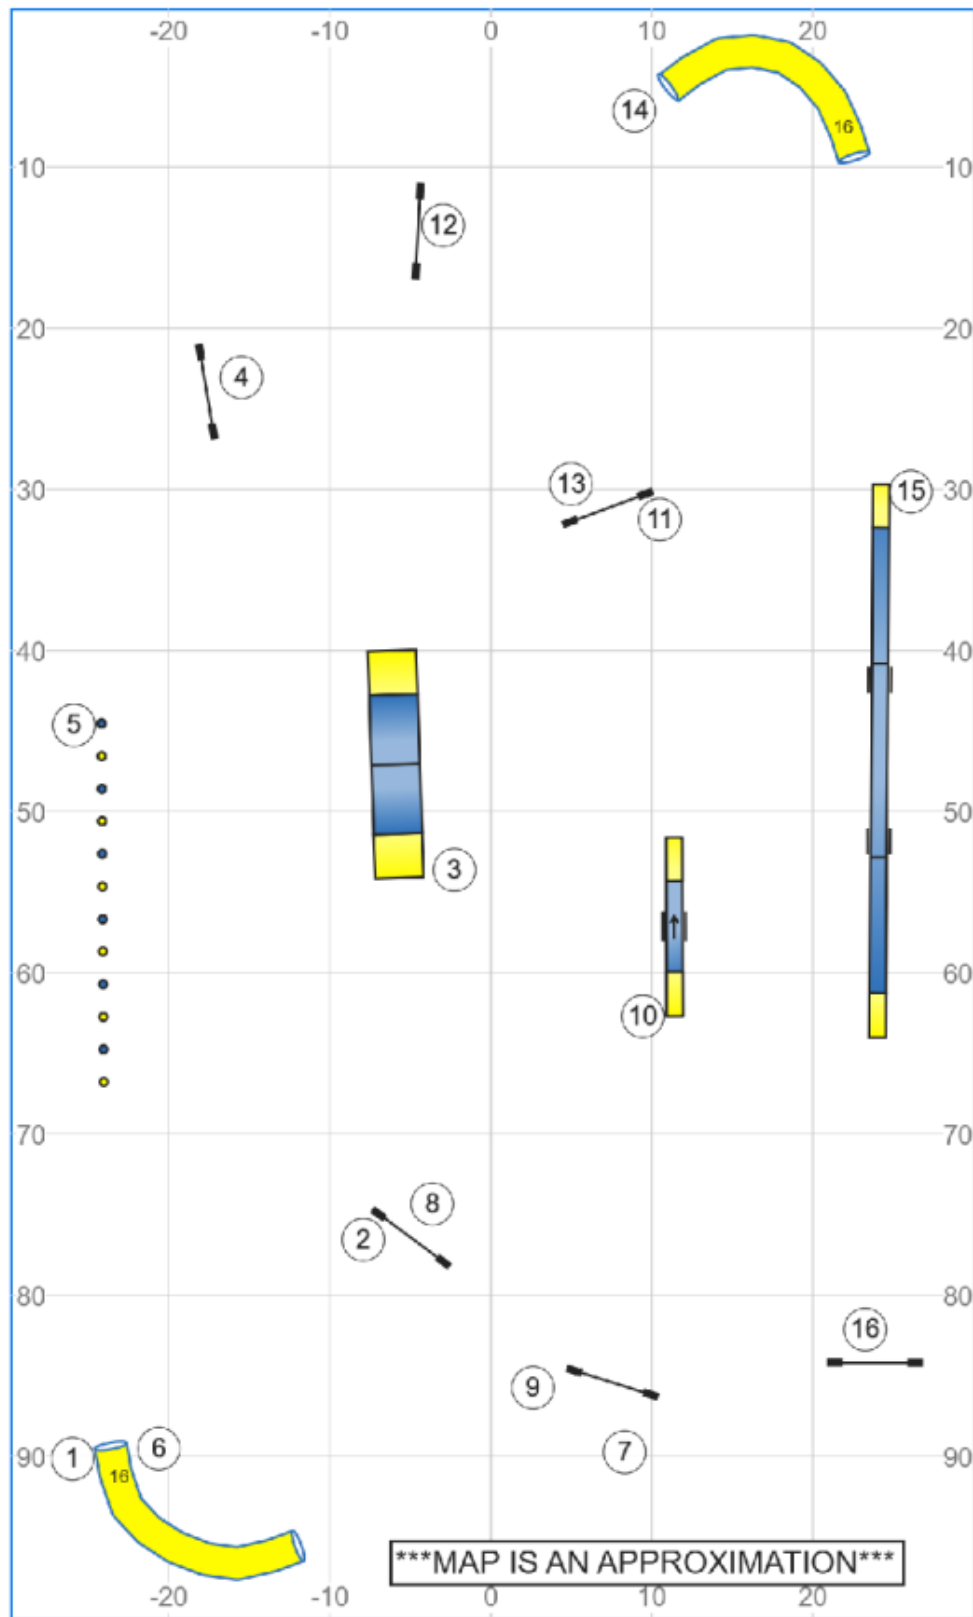

Beginner/Novice Agility

Path length (ft): 436.4

Power'd Up Agility UKI March 29, 2026 Kara Loy

www.smarteragility.com

Senior/Champ Agility

MAP IS AN APPROXIMATION

Path length (ft): 509.3

Power'd Up Agility UKI March 29, 2026 Kara Loy

www.smarteragility.com

Beginner Novice Agility 2

Path length (ft): 473.2

Power'd Up Agility UKI March 29, 2026 Darryl Power

www.smarteragility.com

Senior Champion Agility 2

Path length (ft): 485.8

Power'd Up Agility UKI March 29, 2026 Darryl Power

www.smarteragility.com

Beginner Novice Jumping 1

Path length (ft): 485.3

Power'd Up Agility UKI March 29, 2026 Darryl Power

www.smarteragility.com

Senior Champion Jumping 1

Path length (ft): 470.7

Power'd Up Agility UKI March 29, 2026 Darryl Power