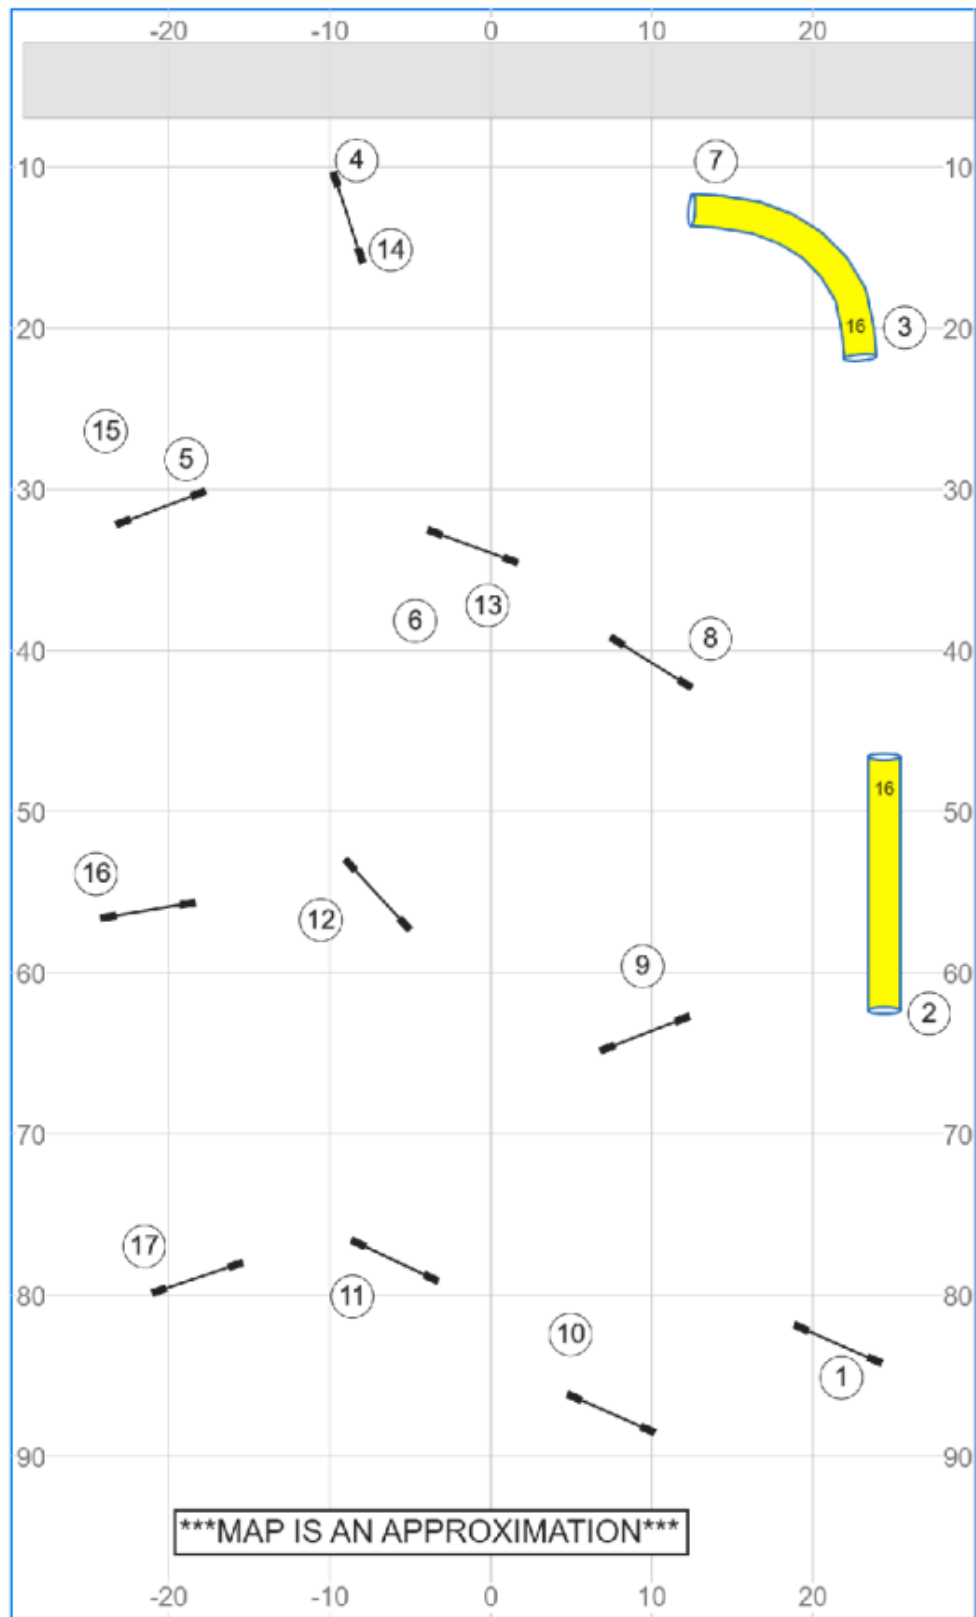

www.smarteragility.com

Beginner Novice Jumping 1

Path length (ft): 485.3

Power'd Up Agility UKI March 29, 2026 Darryl Power

www.smarteragility.com

Senior Champion Jumping 1

Path length (ft): 470.7

Power'd Up Agility UKI March 29, 2026 Darryl Power

www.smarteragility.com

Beginner/Novice Jumping 2

Path length (ft): 382.3

Power'd Up Agility UKI March 29, 2026 Kara Loy

www.smarteragility.com

Senior/Champ Jumping 2

Path length (ft): 413.8

Power'd Up Agility UKI March 29, 2026 Kara Loy

www.smarteragility.com

Beginner/Novice Speedstakes

Path length (ft): 424.1

Power'd Up Agility UKI March 29, 2026 Kara Loy

www.smarteragility.com

Senior/Champ Speedstakes

Path length (ft): 429.6

Power'd Up Agility UKI March 29, 2026 Kara Loy