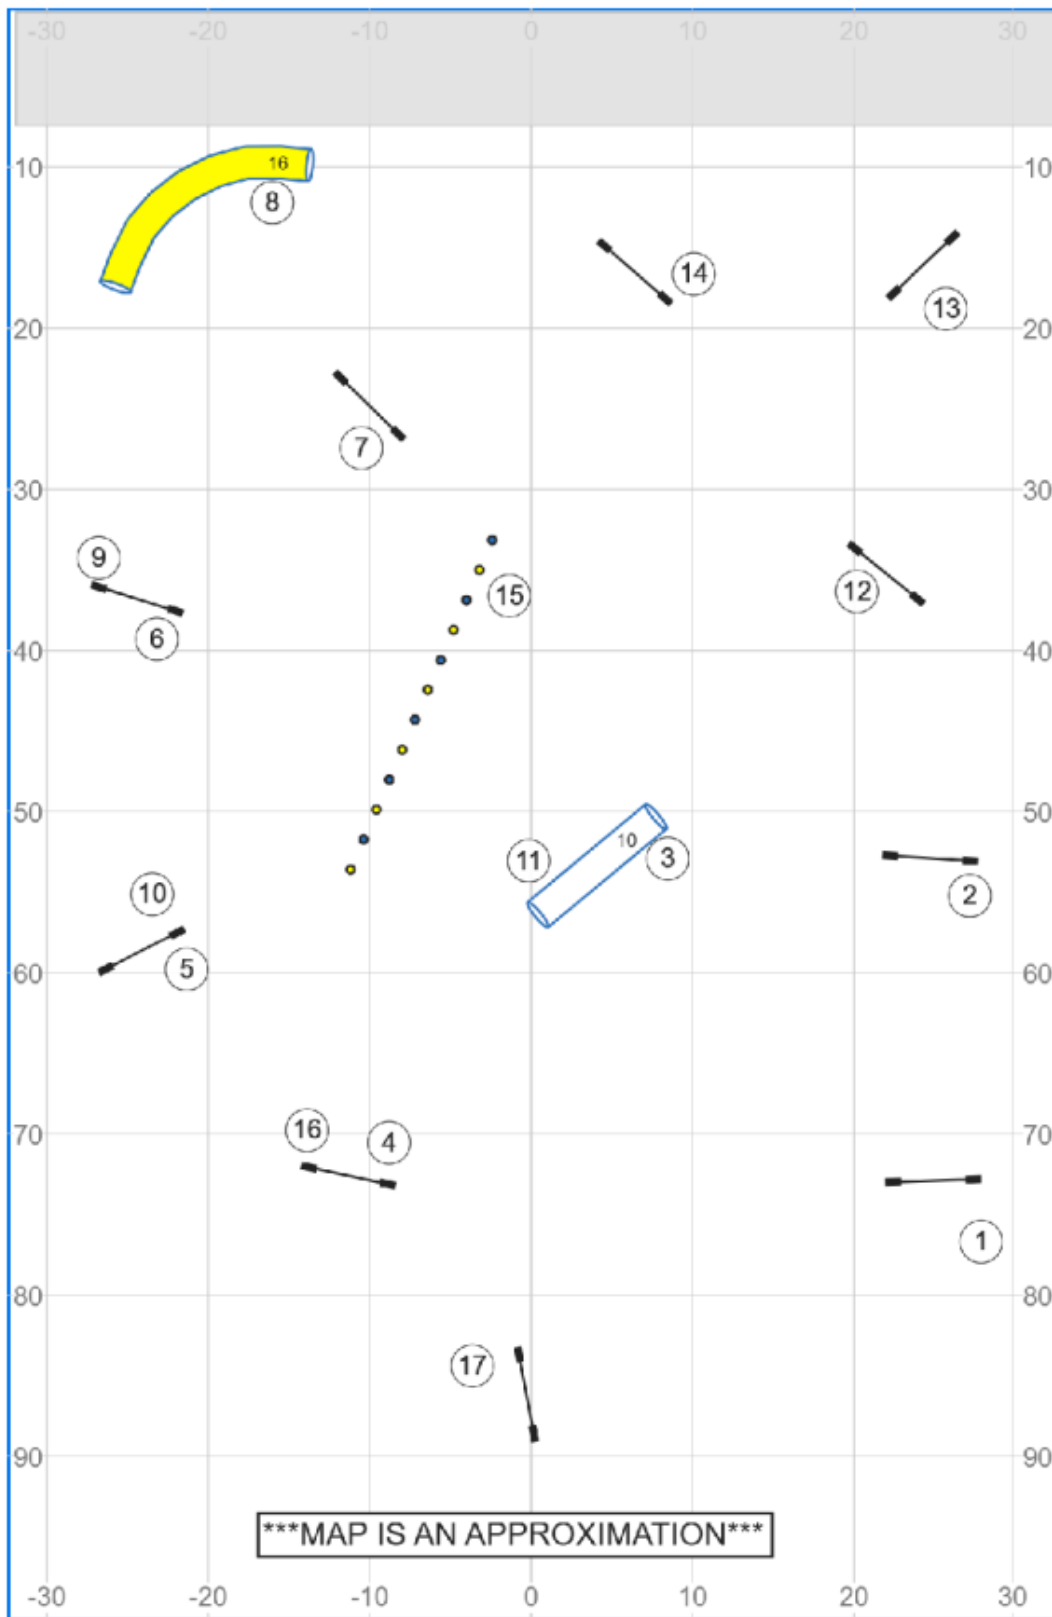

Beginner/Novice Jumping 1

Power'd Up Agility UKI March 28, 2026 Emily Brent

www.smarteragility.com