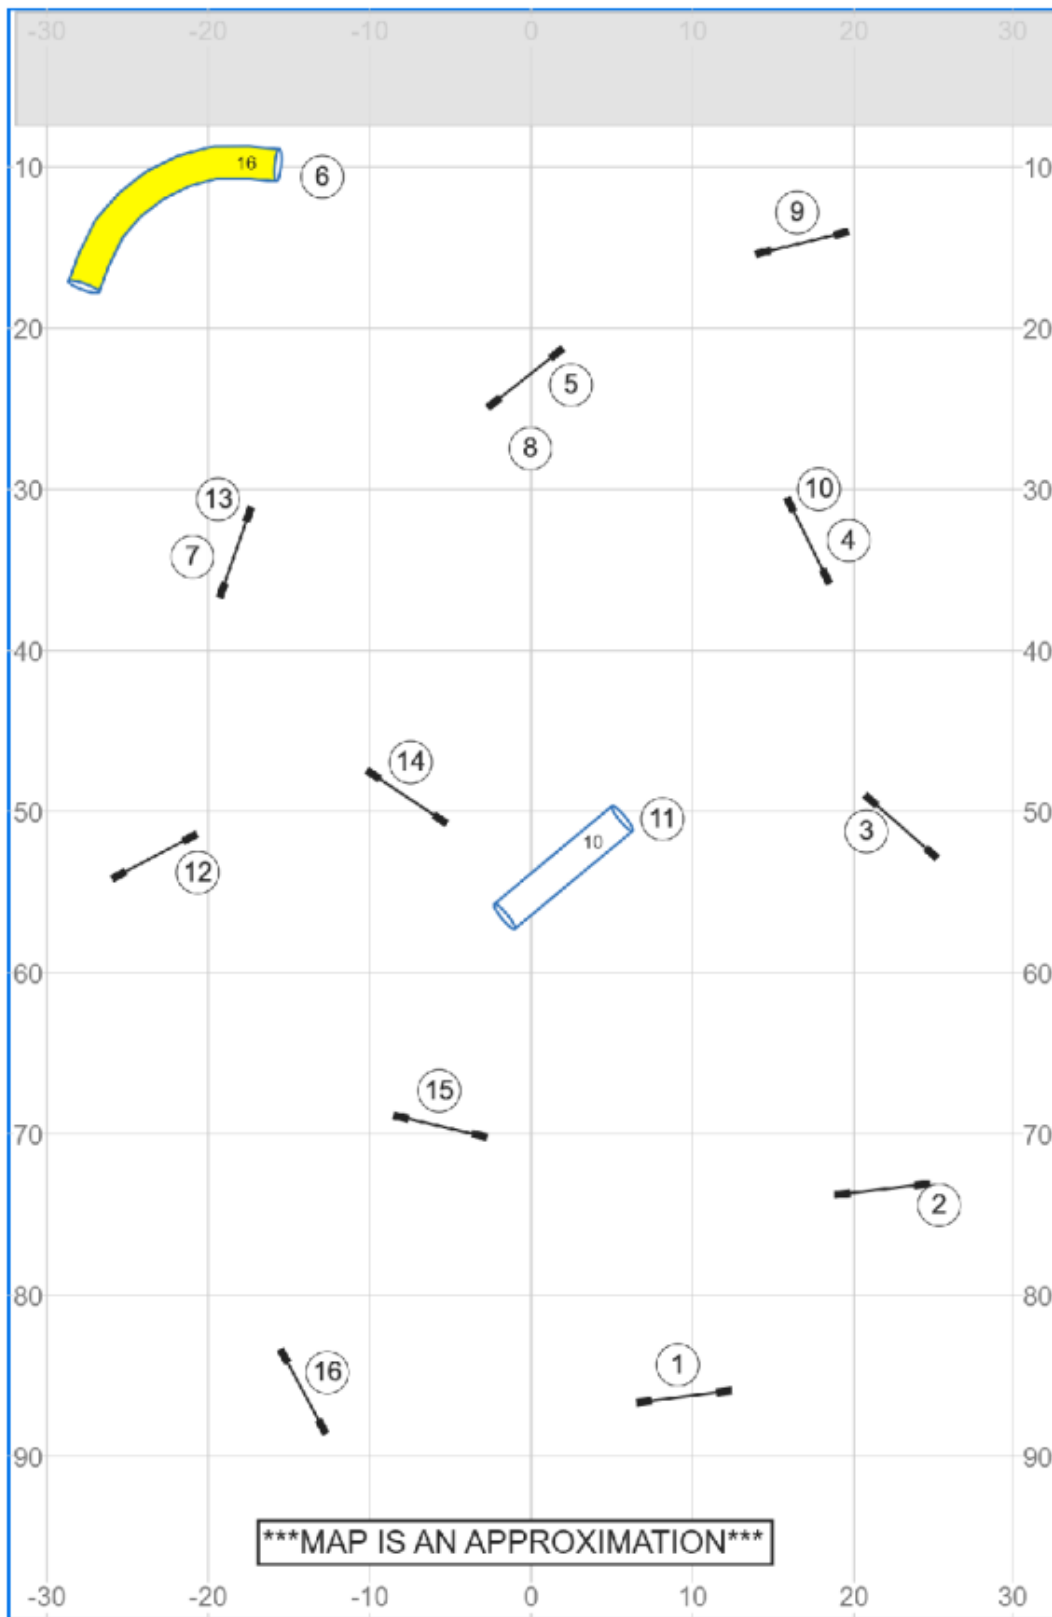

Beginner Novice Speedstakes 2

Power'd Up Agility UKI March 28, 2026 Darryl Power

www.smarteragility.com