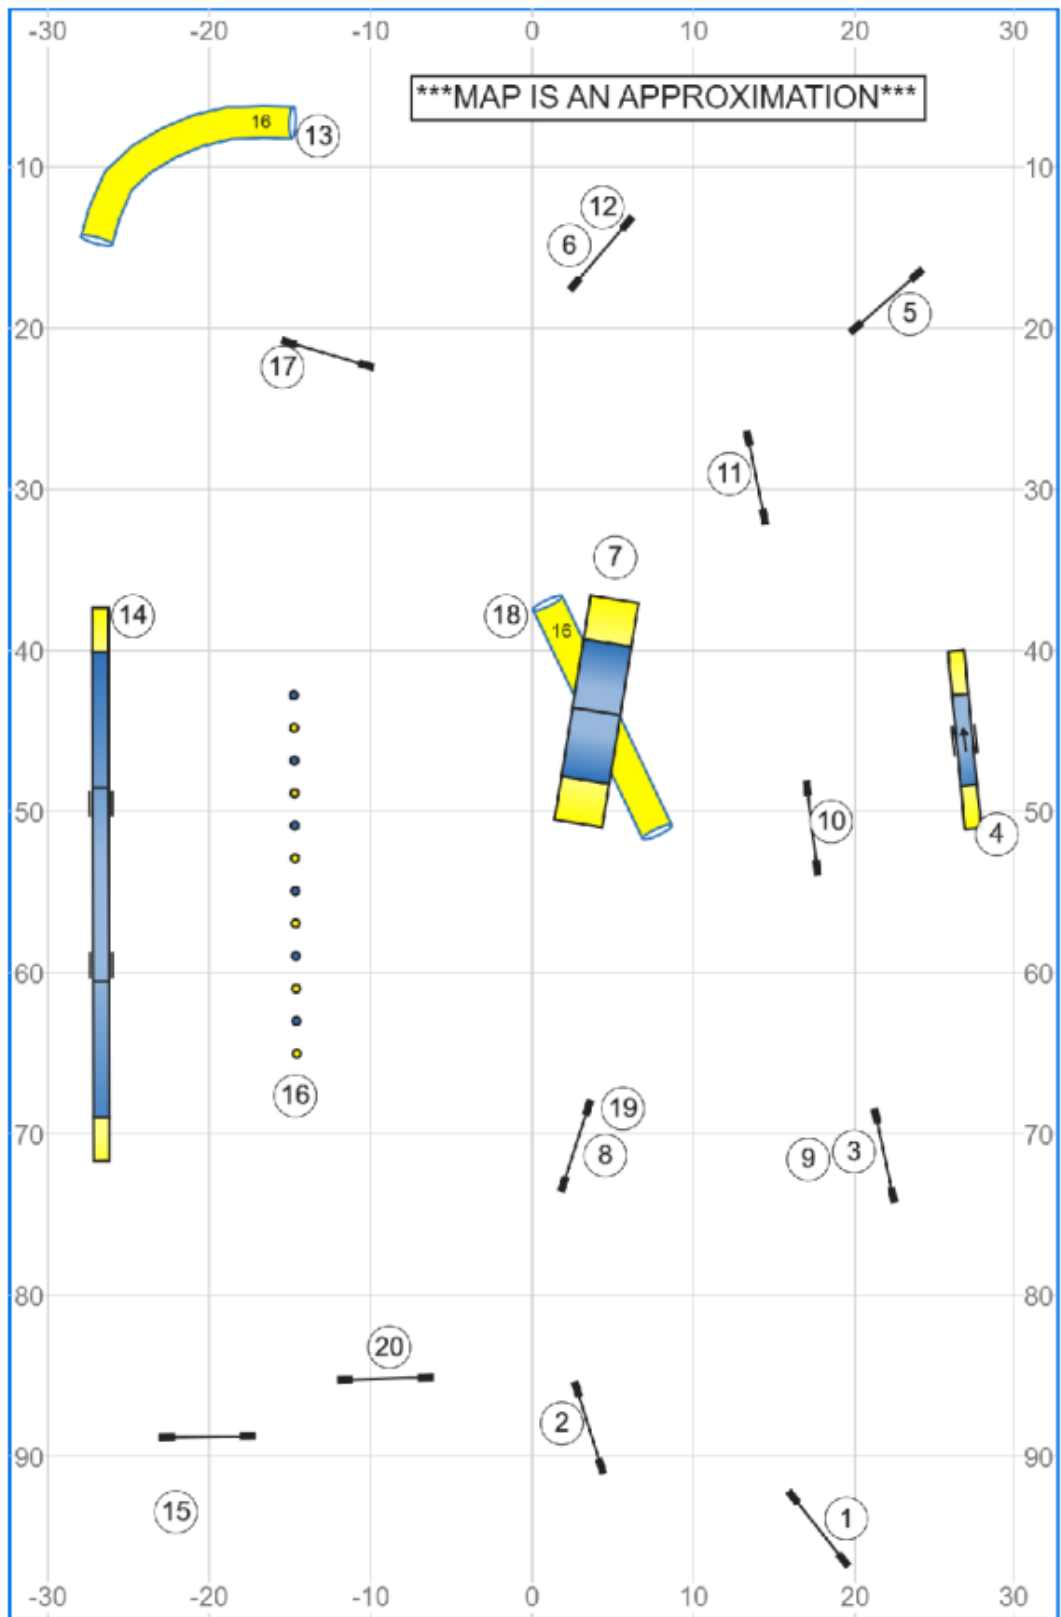

Power'd Up Agility UKI March 28, 2026 Darryl Power

www.smarteragility.com

Senior/Champ Agility 1

Path length (ft): 475.1

Power'd Up Agility UKI March 28, 2026 Emily Brent

www.smarteragility.com

Beg/Novice Agility 1

Path length (ft): 420.4

Power'd Up Agility UKI March 28, 2026 Emily Brent

www.smarteragility.com

Master Series Agility

Path length (ft): 559.6

Power'd Up Agility UKI March 28, 2026 Darryl Power

www.smarteragility.com