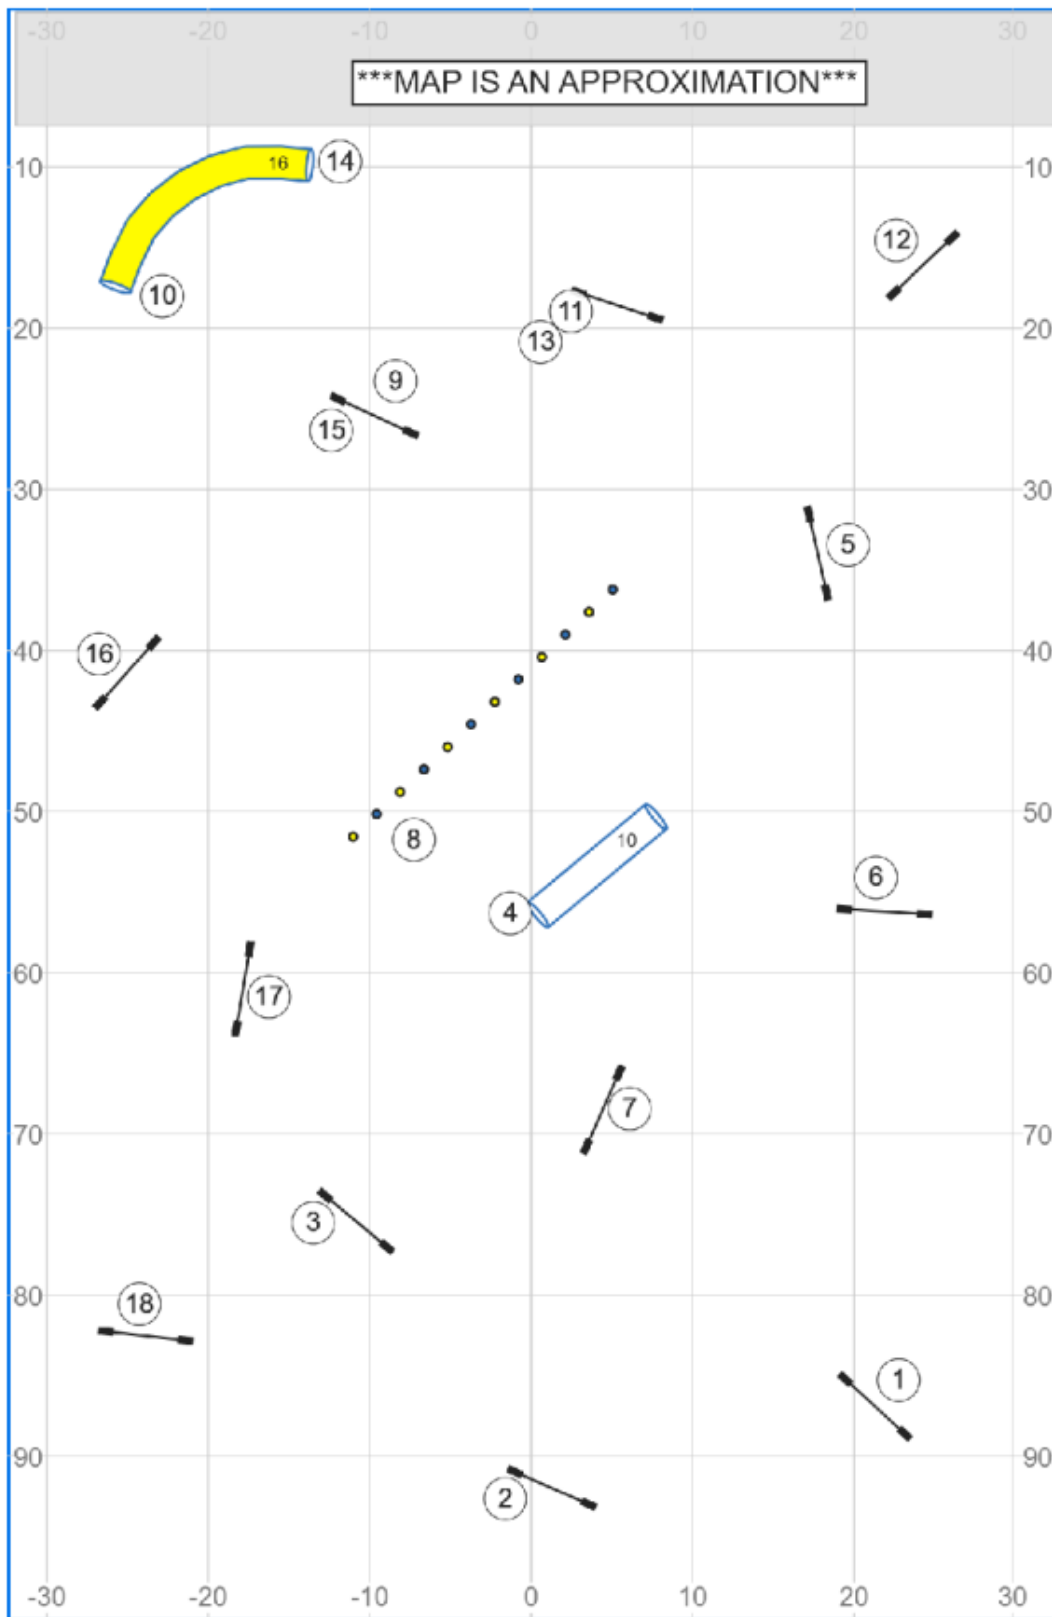

Senior/champ jumping 1

Power'd Up Agility UKI March 28, 2026 Emily Brent

www.smarteragility.com

Beginner/Novice Jumping 1

Power'd Up Agility UKI March 28, 2026 Emily Brent

www.smarteragility.com

Master Series Jumping

Power'd Up Agility UKI March 28, 2026 Darryl Power

www.smarteragility.com

Senior/Champ Agility 1

Path length (ft): 475.1

Power'd Up Agility UKI March 28, 2026 Emily Brent

www.smarteragility.com

Beg/Novice Agility 1

Path length (ft): 420.4

Power'd Up Agility UKI March 28, 2026 Emily Brent

www.smarteragility.com

Master Series Agility

Path length (ft): 559.6

Power'd Up Agility UKI March 28, 2026 Darryl Power

www.smarteragility.com