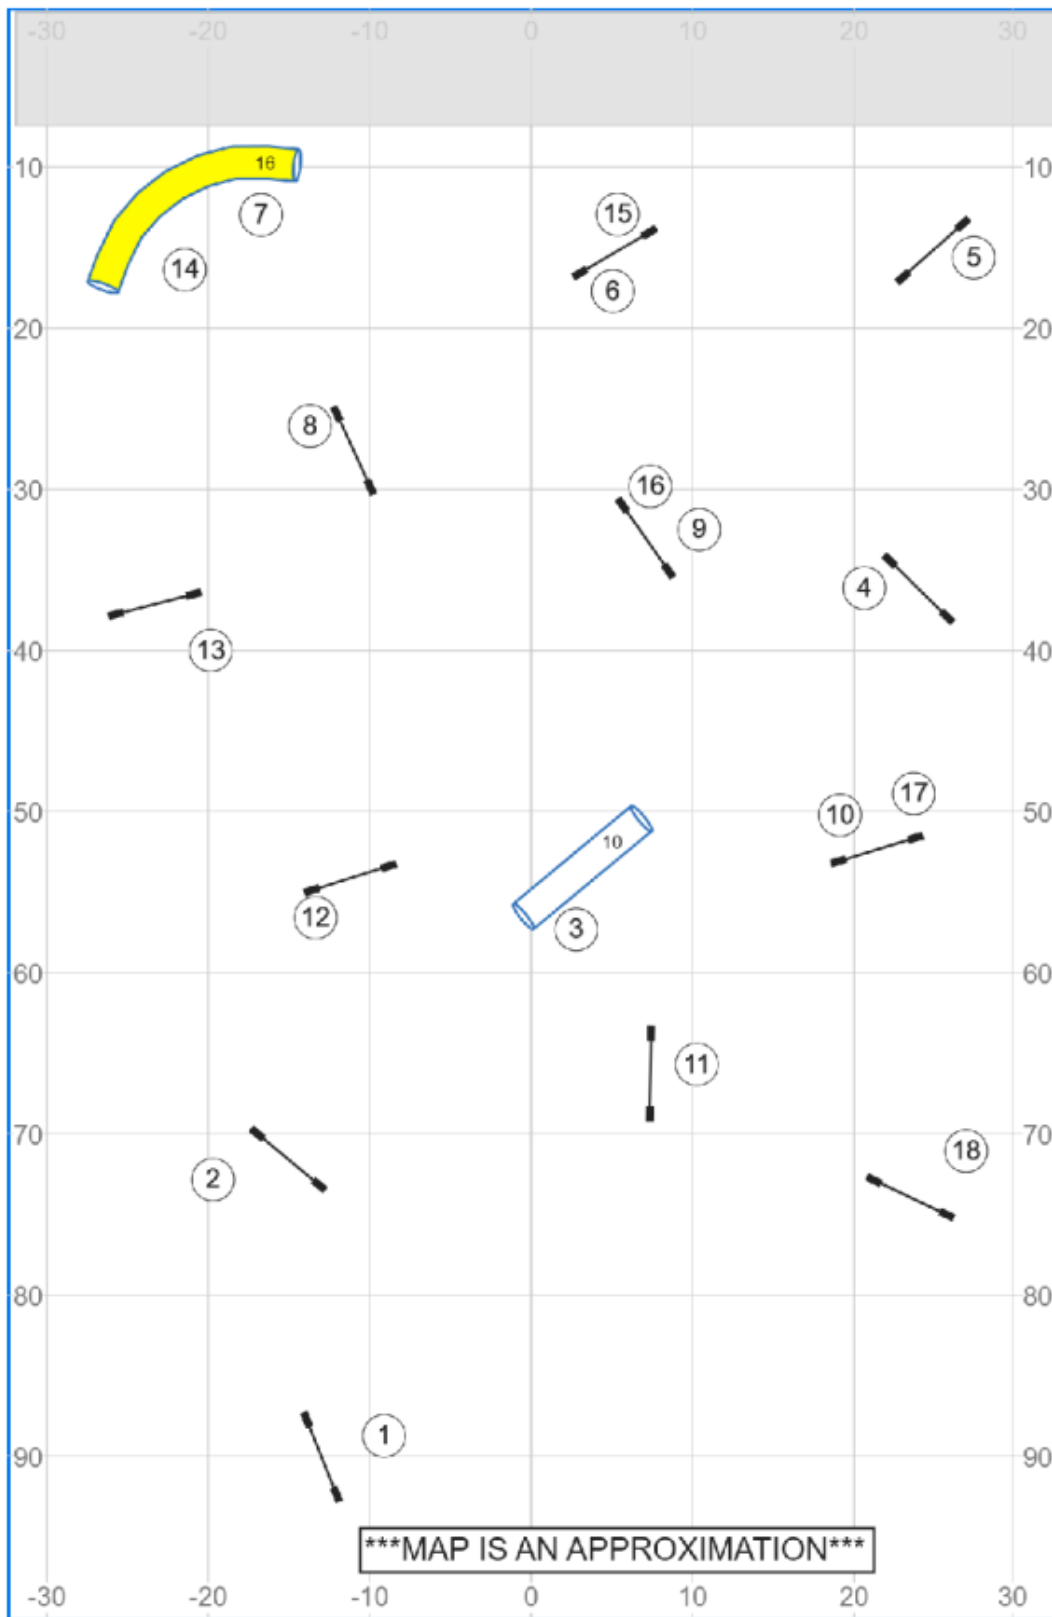

Senior/Champ Speedstakes 1.1

Power'd Up Agility UKI March 28, 2026 Emily Brent

www.smarteragility.com