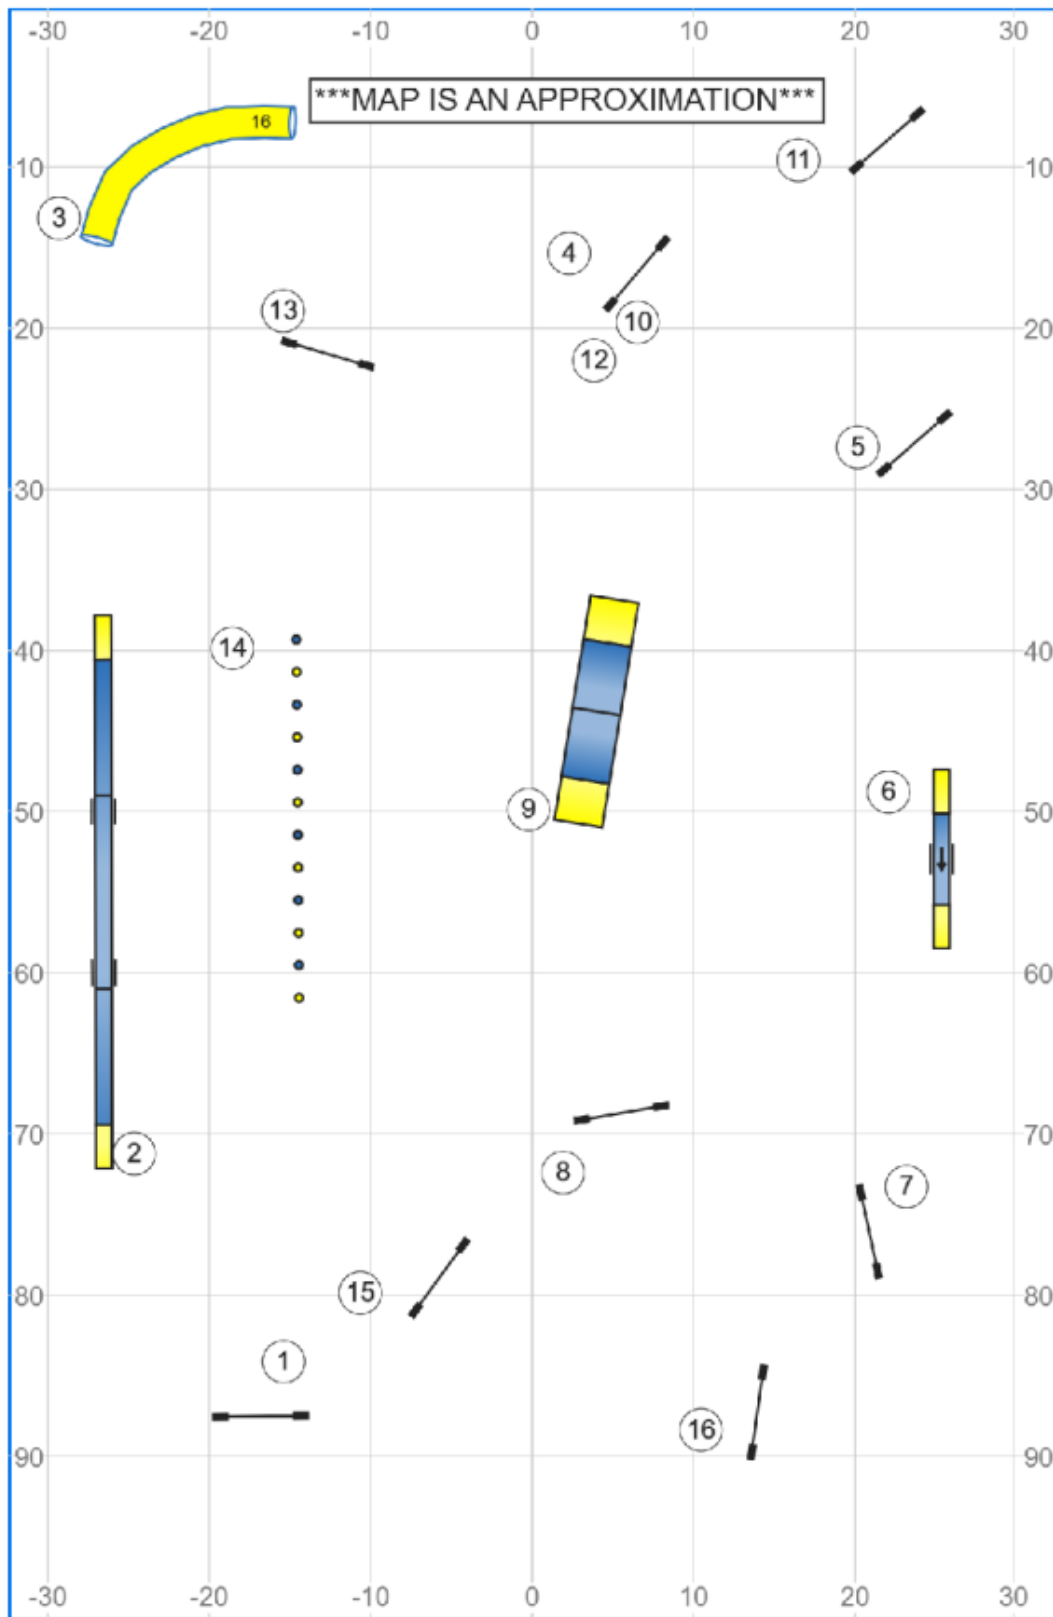

Power'd Up Agility UKI March 28, 2026 Darryl Power

www.smarteragility.com

Senior/Champ Agility 1

Path length (ft): 475.1

Power'd Up Agility UKI March 28, 2026 Emily Brent

www.smarteragility.com

Beg/Novice Agility 1

Path length (ft): 420.4

Power'd Up Agility UKI March 28, 2026 Emily Brent

www.smarteragility.com

Master Series Agility

Path length (ft): 559.6

Power'd Up Agility UKI March 28, 2026 Darryl Power

www.smarteragility.com