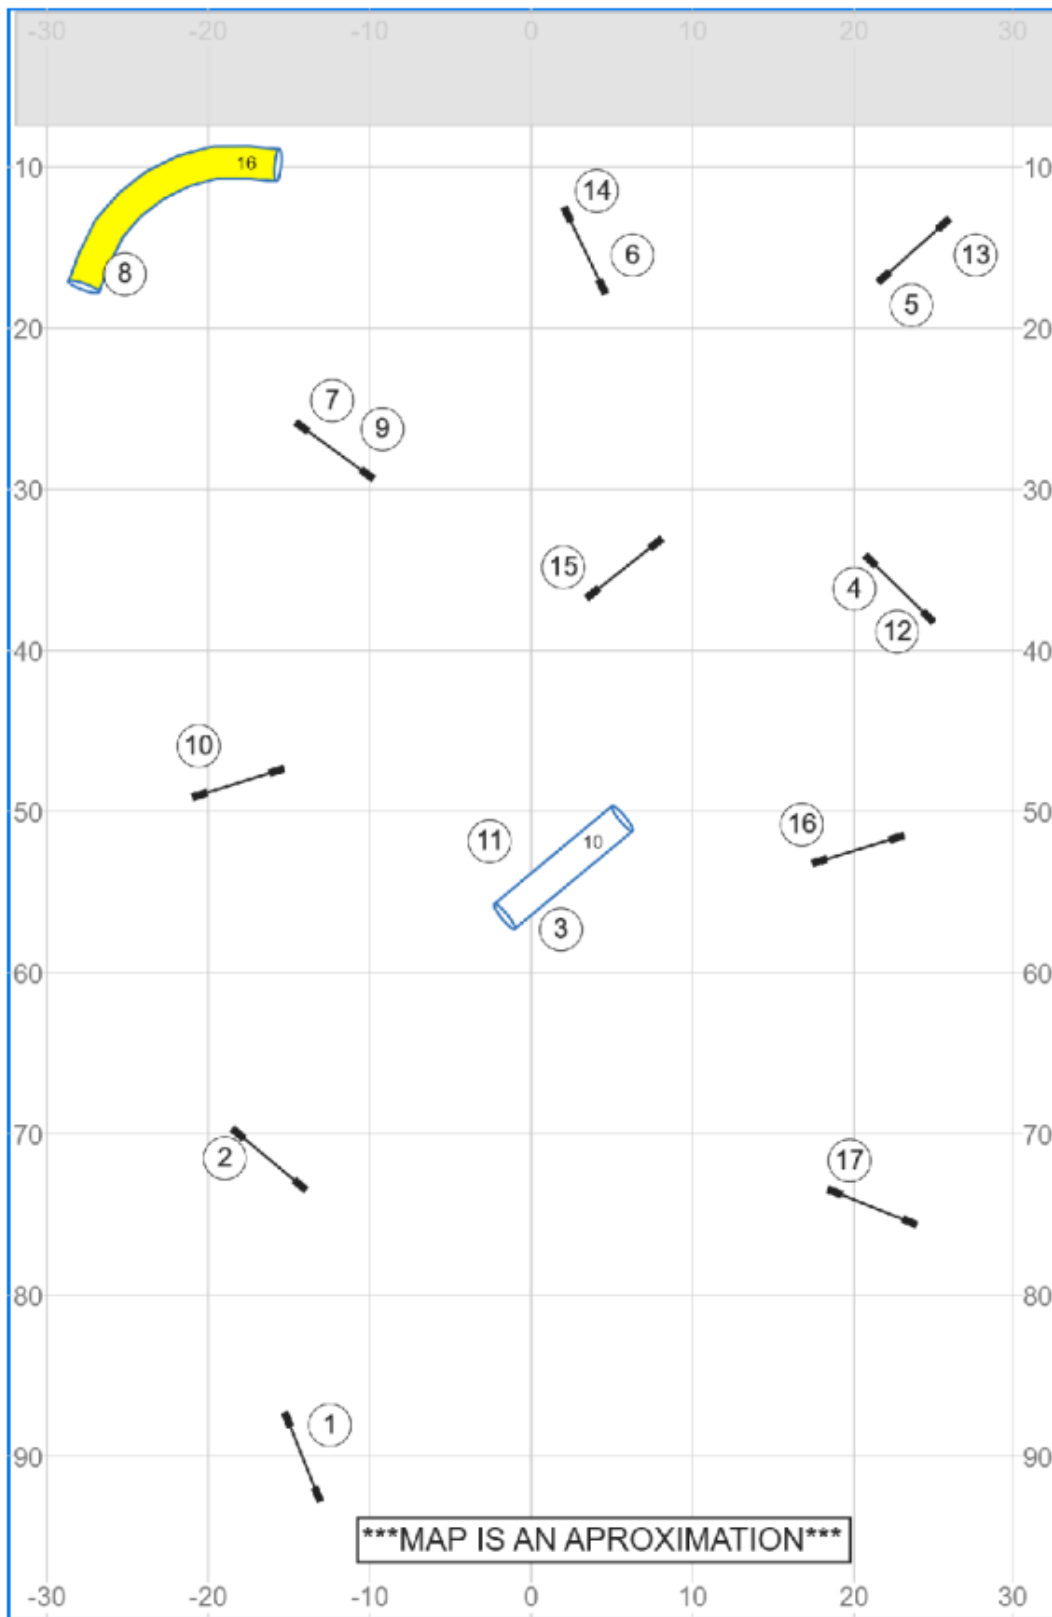

Beginner/Novice Speedstakes 1.1

Power'd Up Agility UKI March 28, 2026 Emily Brent

www.smarteragility.com