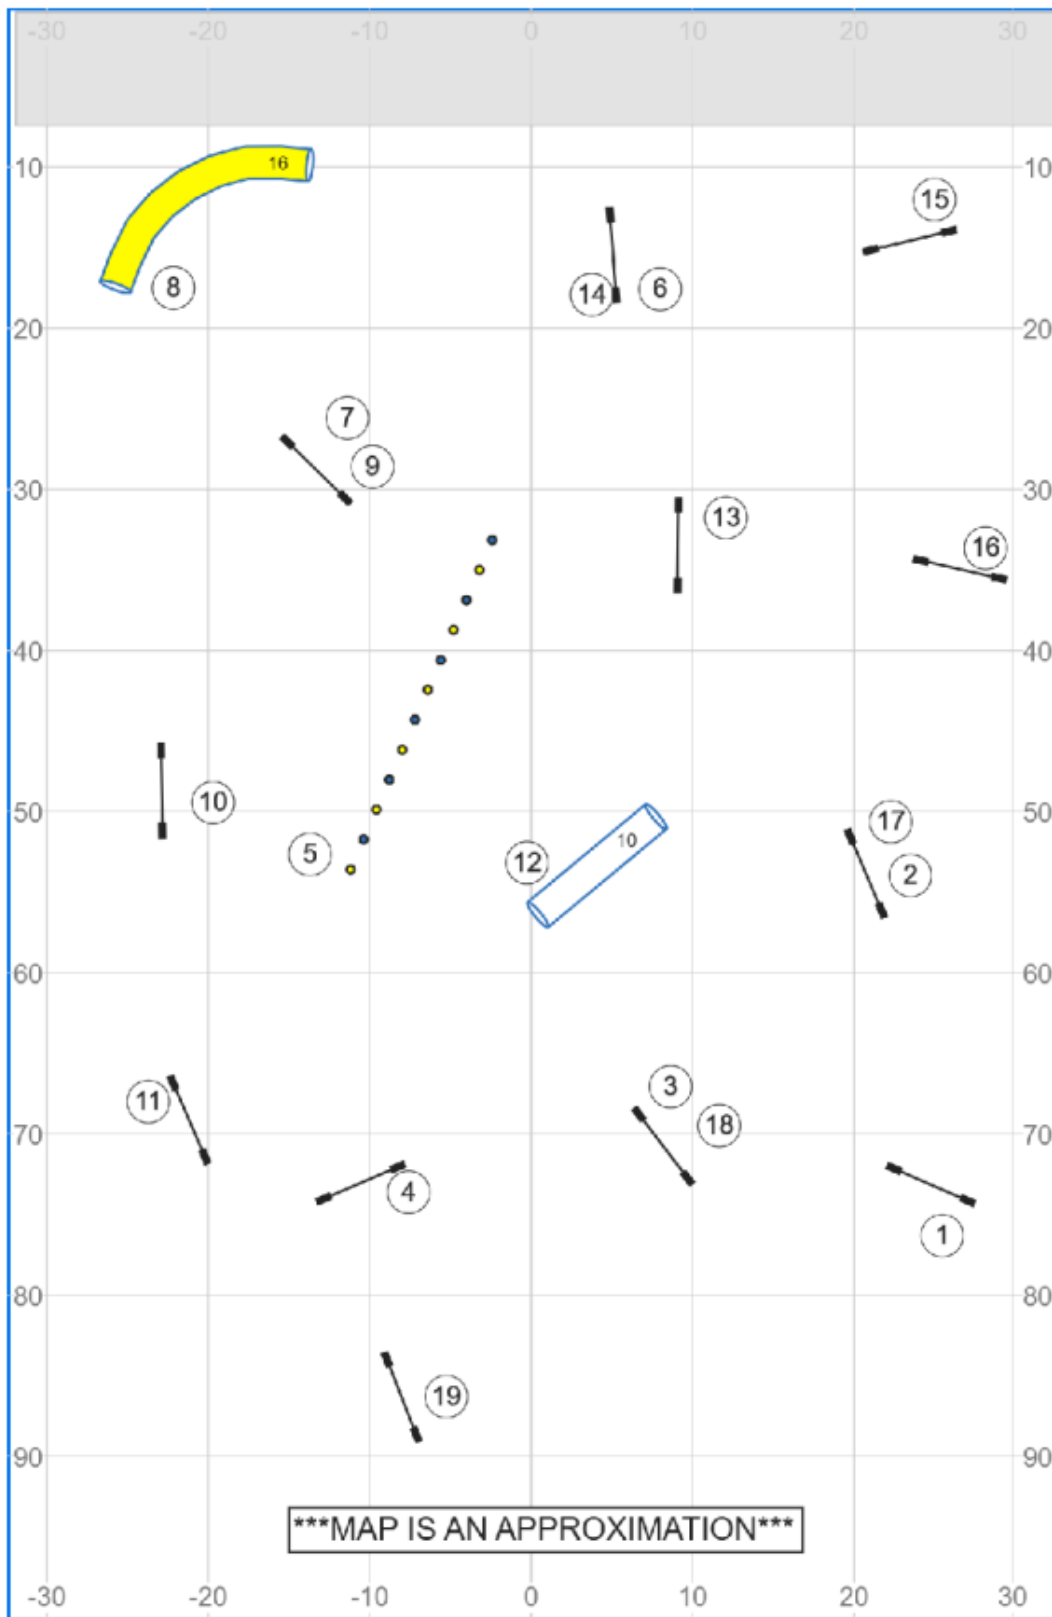

Senior/champ jumping 1

Power'd Up Agility UKI March 28, 2026 Emily Brent

www.smarteragility.com