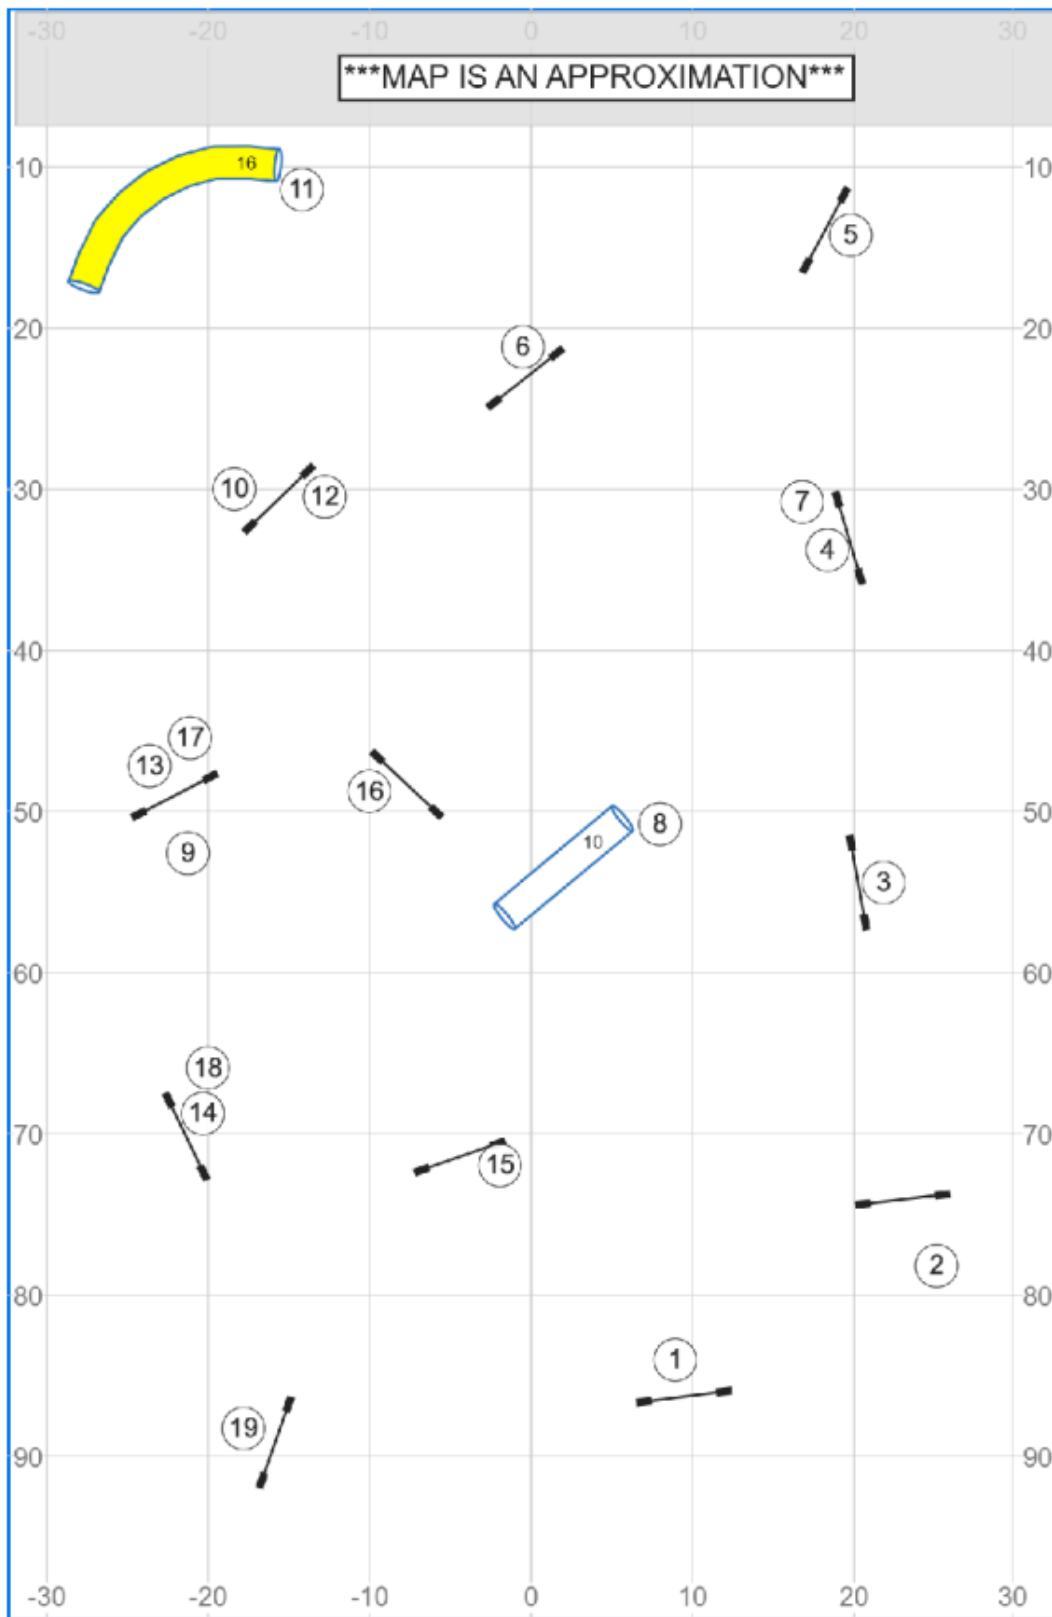

Senior Champion Speedstakes 2

Power'd Up Agility UKI March 28, 2026 Darryl Power

www.smarteragility.com