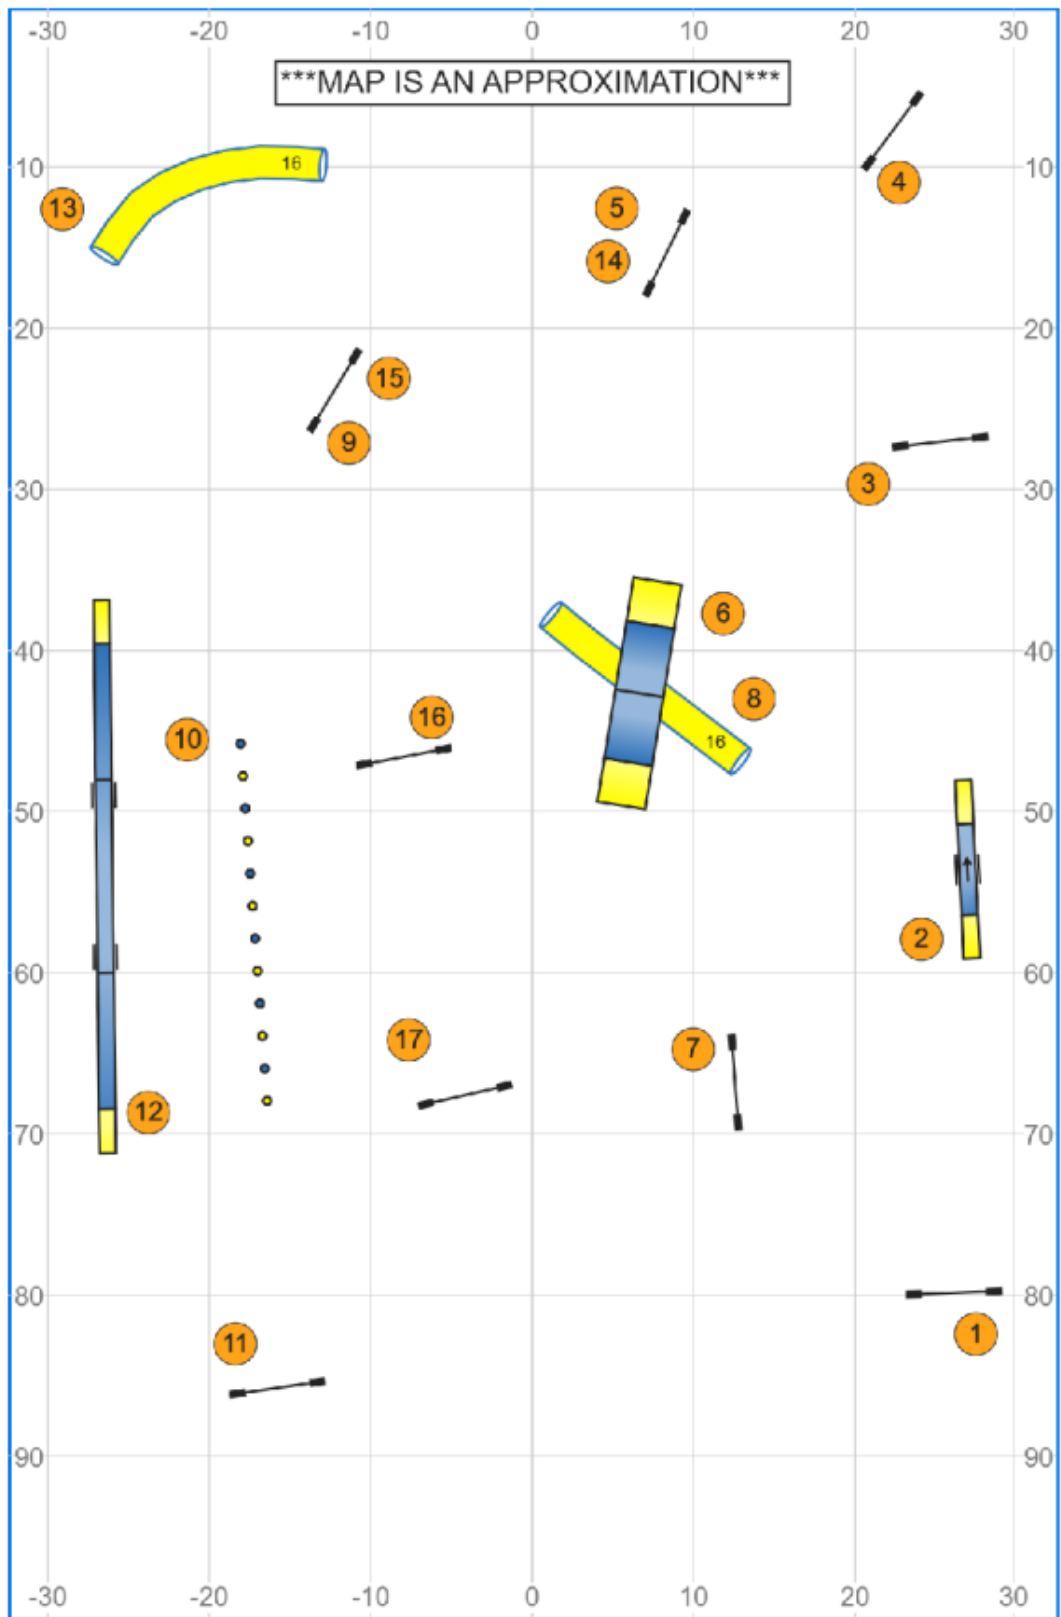

Power'd Up Agility UKI March 28, 2026 Darryl Power

www.smarteragility.com

Senior/Champ Agility 1

Path length (ft): 475.1

Power'd Up Agility UKI March 28, 2026 Emily Brent

www.smarteragility.com

Beg/Novice Agility 1

Path length (ft): 420.4

Power'd Up Agility UKI March 28, 2026 Emily Brent

www.smarteragility.com

Master Series Agility

Path length (ft): 559.6

Power'd Up Agility UKI March 28, 2026 Darryl Power

www.smarteragility.com