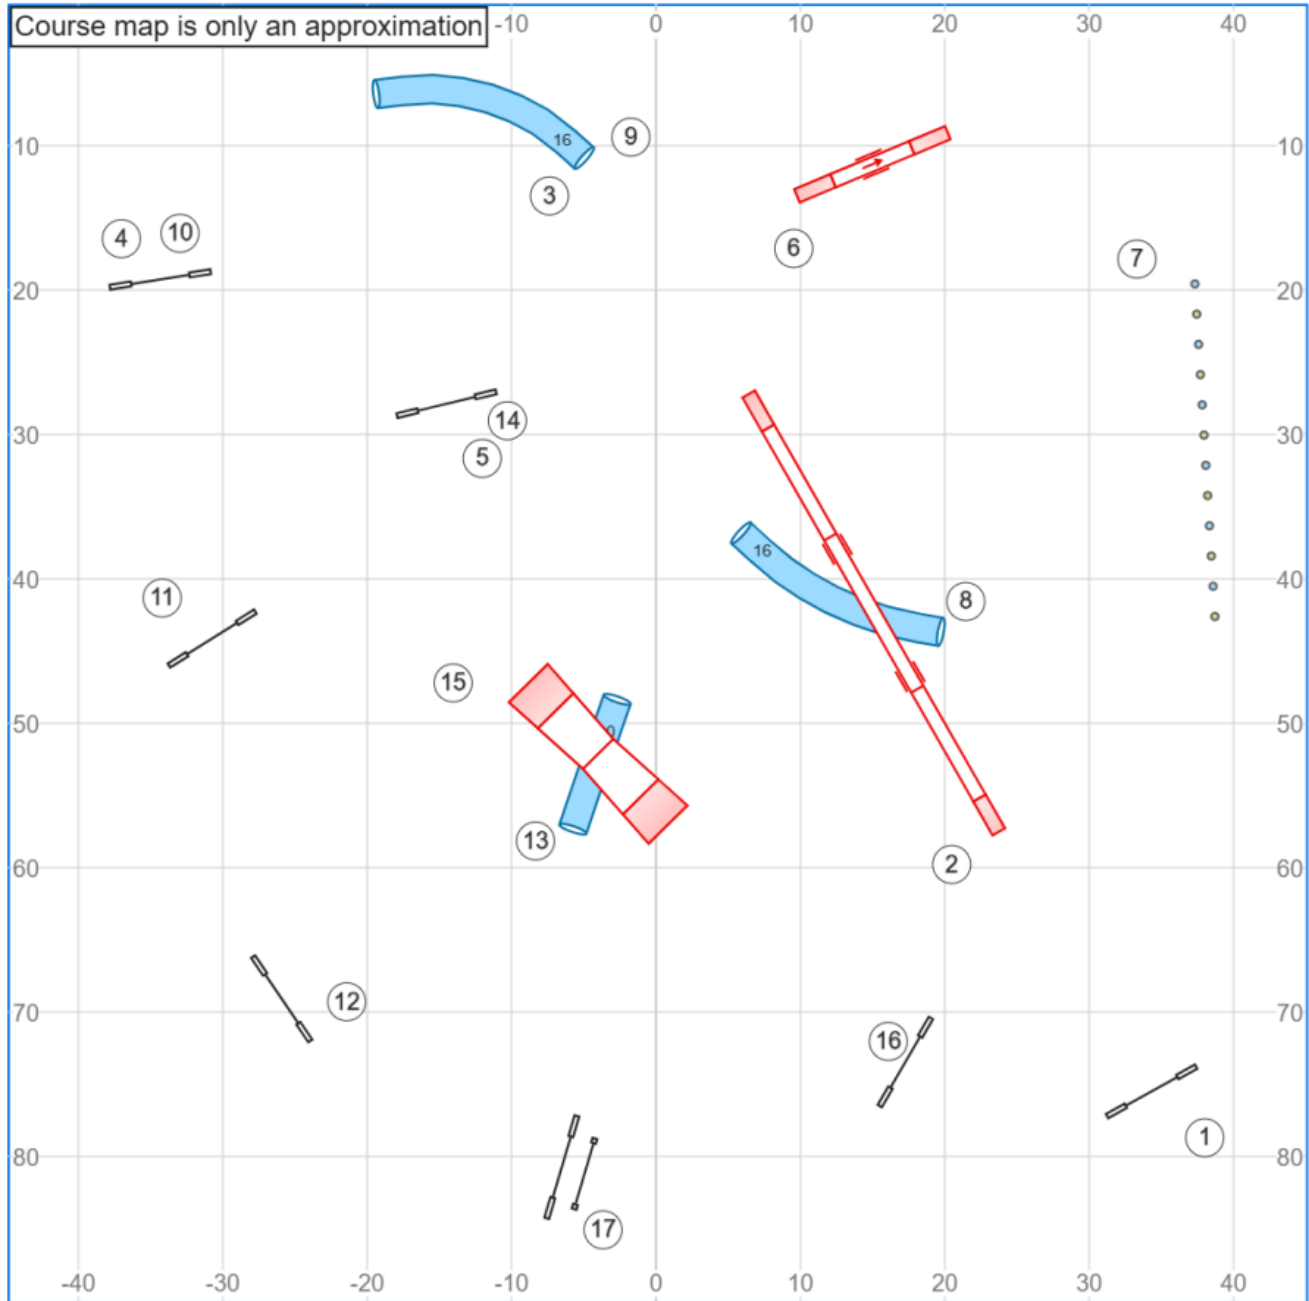

17 Paws N Effect - Mar 29 2026 - Agility Senior/Champ - Lora Abbott

Mar 25, 2026 8:48 PM (v8.13.1)

Path length (ft): 545.8

www.smarteragility.com