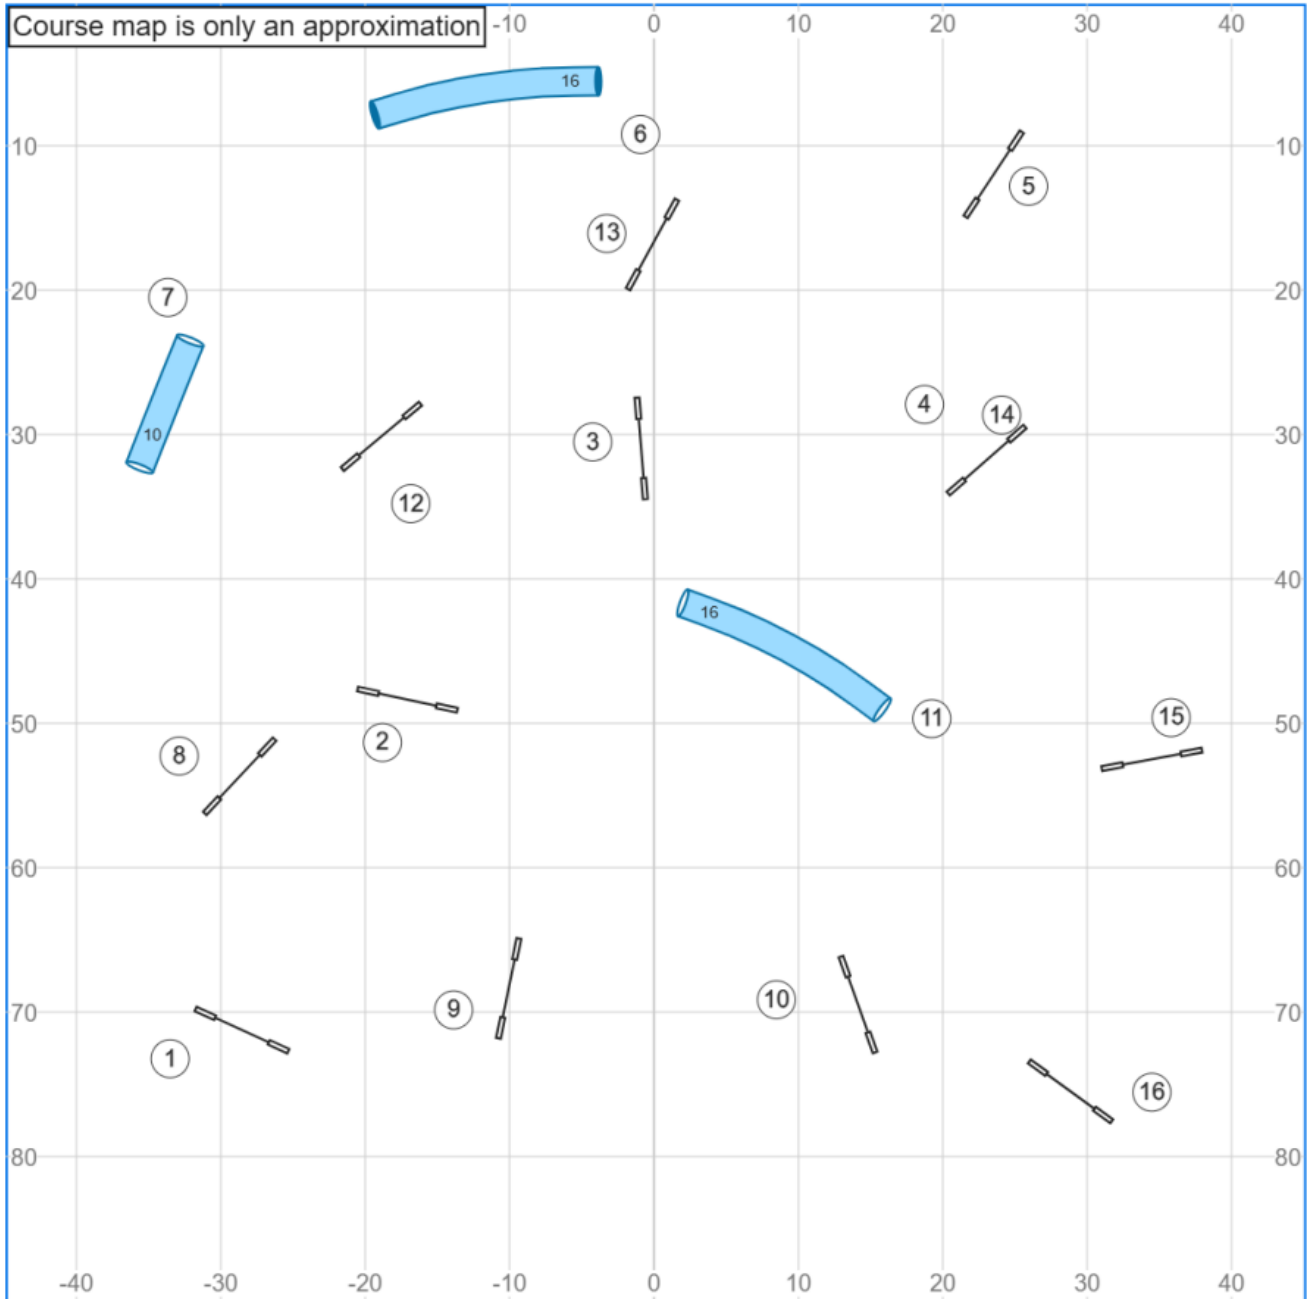

# 10 Paws N Effect - Mar 29 2026 - Speedstakes Combined - Lora Abbott

Path length (ft): 473.6

[www.smarteragility.com](http://www.smarteragility.com)

# 11 Paws N Effect - Mar 29 2026 - Speedstakes Senior/Champ - Lora Abbott

Path length (ft): 463.6

[www.smarteragility.com](http://www.smarteragility.com)

# 12 Paws N Effect - Mar 29 2026 - Speedstakes Beginner/Novice - Lora Abbott

Path length (ft):414

[www.smarteragility.com](http://www.smarteragility.com)