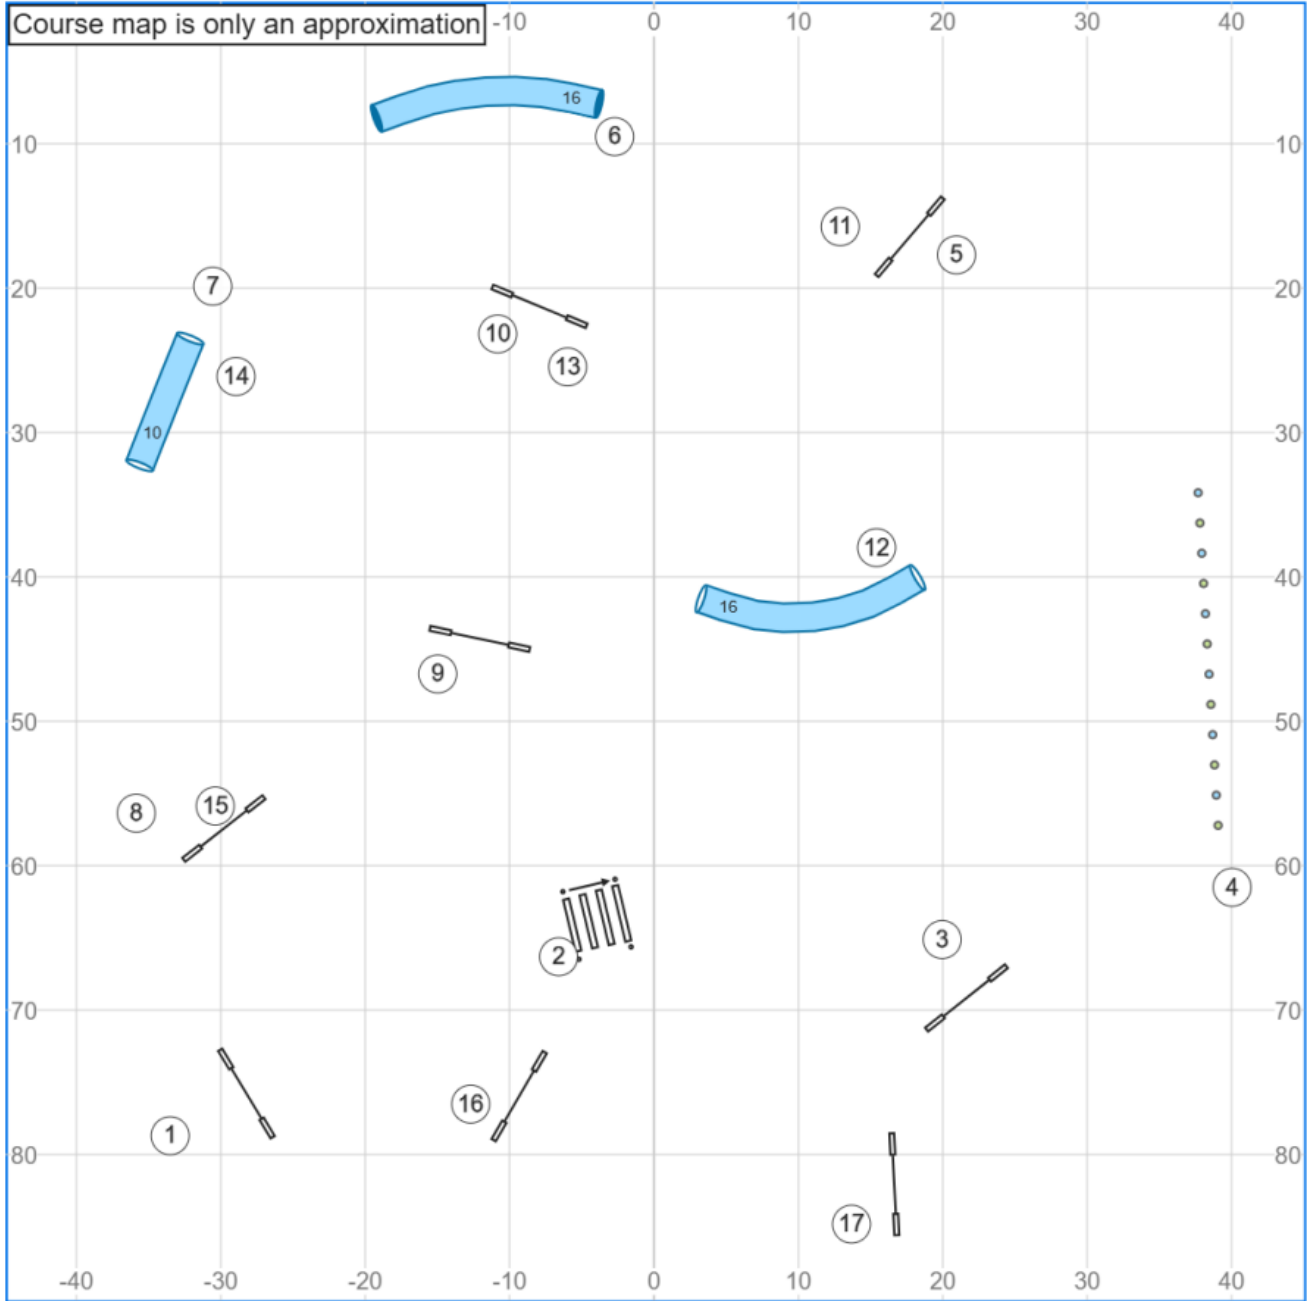

# 13 Paws N Effect - Mar 29 2026 - Jumping Senior/Champ - Lora Abbott

Course map is only an approximation

Mar 25, 2026 8:44 PM (v8.13.1)

Path length (ft): 487.3

[www.smarteragility.com](http://www.smarteragility.com)

# 14 Paws N Effect - Mar 29 2026 - Jumping Beginner/Novice - Lora Abbott

Course map is only an approximation

Mar 25, 2026 8:45 PM (v8.13.1)

Path length (ft): 491.9

[www.smarteragility.com](http://www.smarteragility.com)

# 16 Paws N Effect - Mar 29 2026 - Gamblers Beginner/Novice - Lora Abbott

Gamblers briefing:  
 25 second opening, close large dogs (20-24"R, 16"-20"S) 11 seconds,  
 small dogs (8-16"R, 4-12"S) 13 seconds  
 No contact to contact, finish jump live at all times, repeating start jump ends your run  
 Closing: 10 points at least 1 jump, 1 tunnel and finish jump,  
 15 points at least 1 jump, 1 tunnel, 1 contact and finish jump