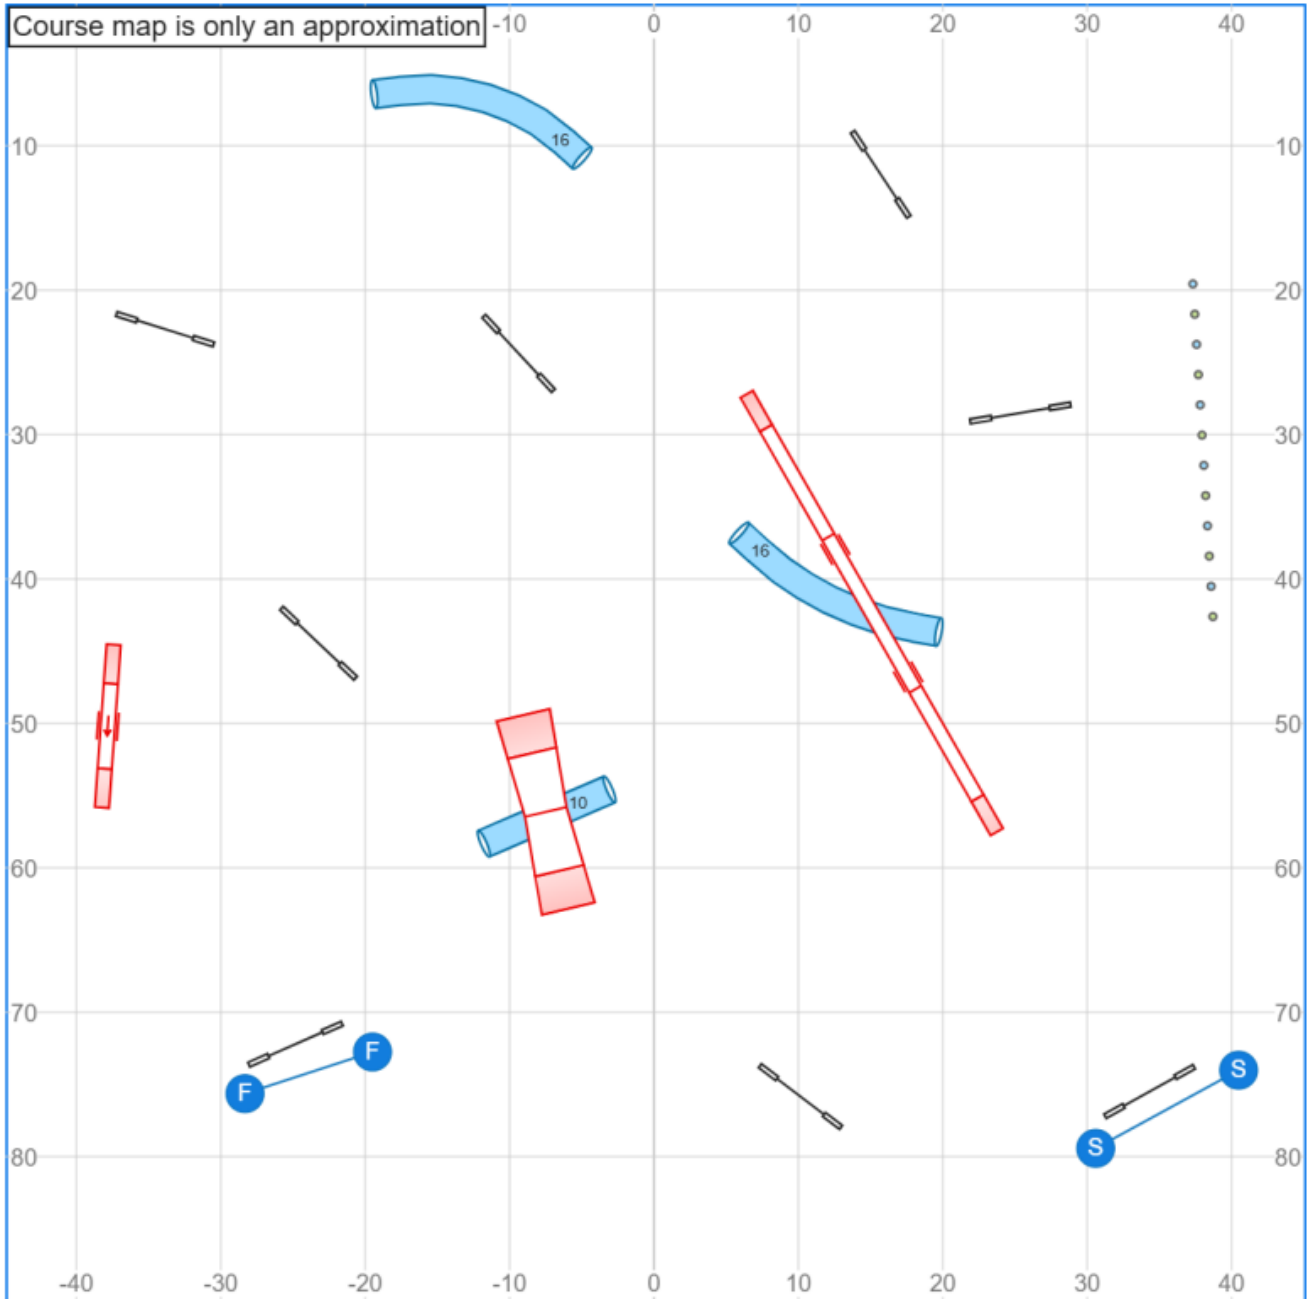

# 14 Paws N Effect - Mar 29 2026 - Jumping Beginner/Novice - Lora Abbott

Course map is only an approximation

Mar 25, 2026 8:45 PM (v8.13.1)

Path length (ft): 491.9

[www.smarteragility.com](http://www.smarteragility.com)

# 16 Paws N Effect - Mar 29 2026 - Gamblers Beginner/Novice - Lora Abbott

Gamblers briefing:  
 25 second opening, close large dogs (20-24"R, 16"-20"S) 11 seconds,  
 small dogs (8-16"R, 4-12"S) 13 seconds  
 No contact to contact, finish jump live at all times, repeating start jump ends your run  
 Closing: 10 points at least 1 jump, 1 tunnel and finish jump,  
 15 points at least 1 jump, 1 tunnel, 1 contact and finish jump