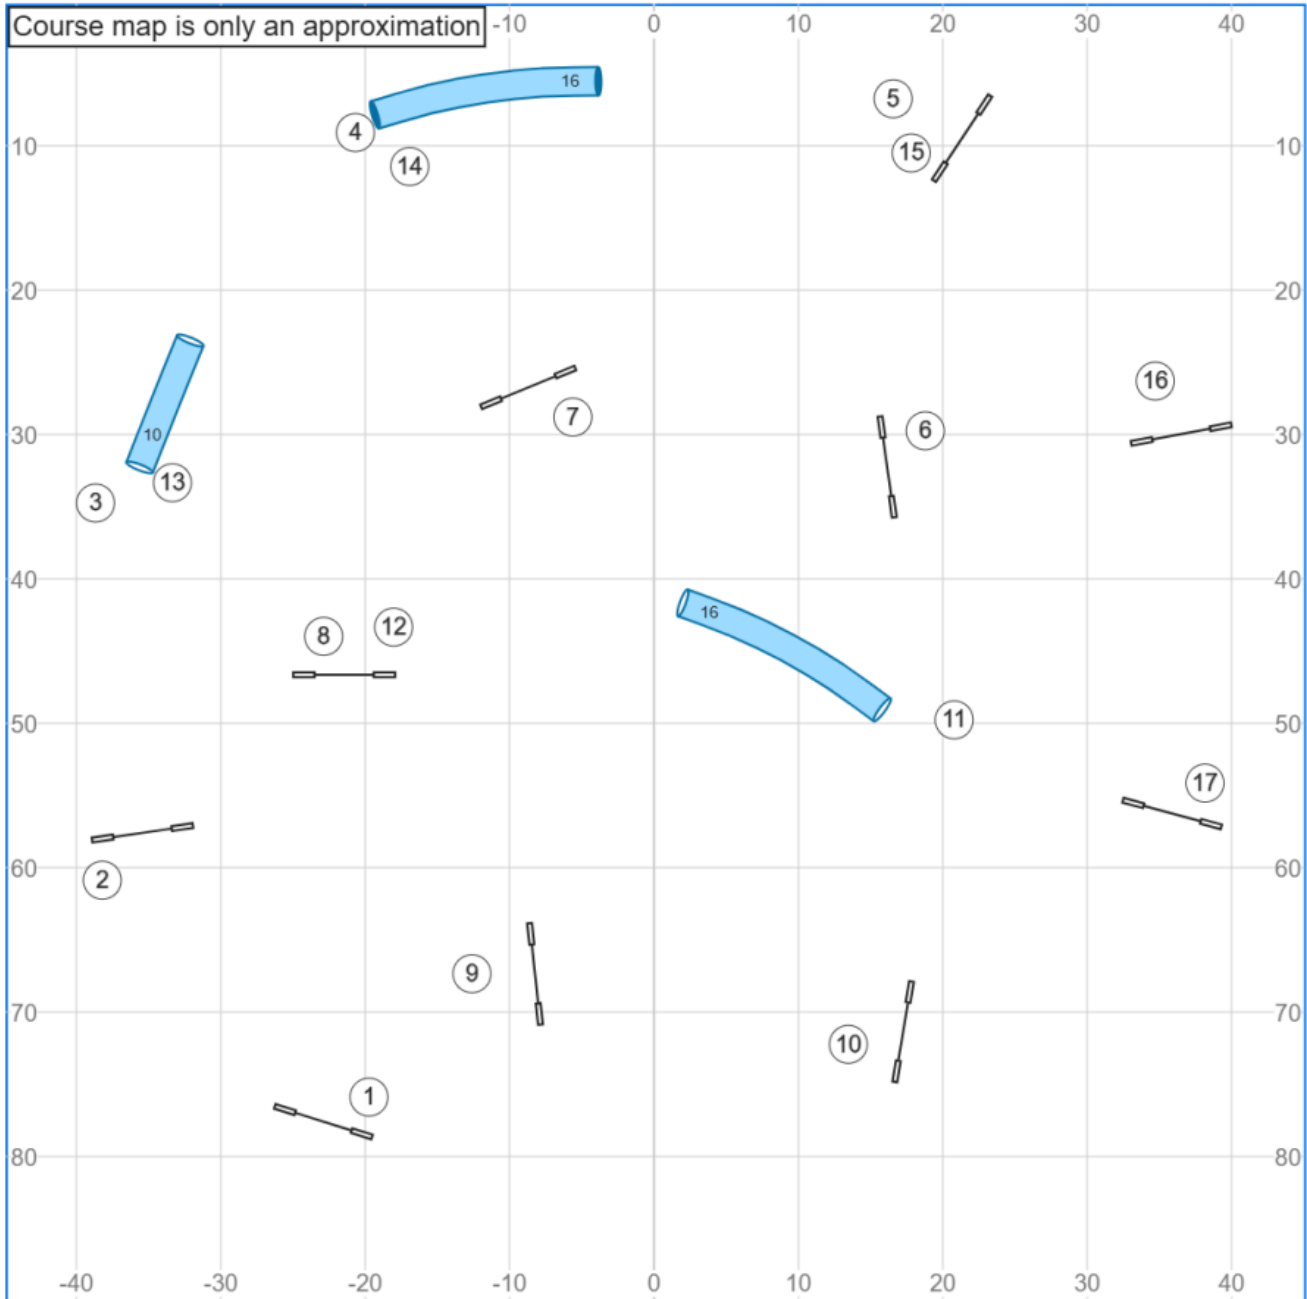

# 10 Paws N Effect - Mar 29 2026 - Speedstakes Combined - Lora Abbott

Path length (ft): 473.6

[www.smarteragility.com](http://www.smarteragility.com)

# 11 Paws N Effect - Mar 29 2026 - Speedstakes Senior/Champ - Lora Abbott

Path length (ft): 463.6

[www.smarteragility.com](http://www.smarteragility.com)

# 12 Paws N Effect - Mar 29 2026 - Speedstakes Beginner/Novice - Lora Abbott

Path length (ft):414

[www.smarteragility.com](http://www.smarteragility.com)