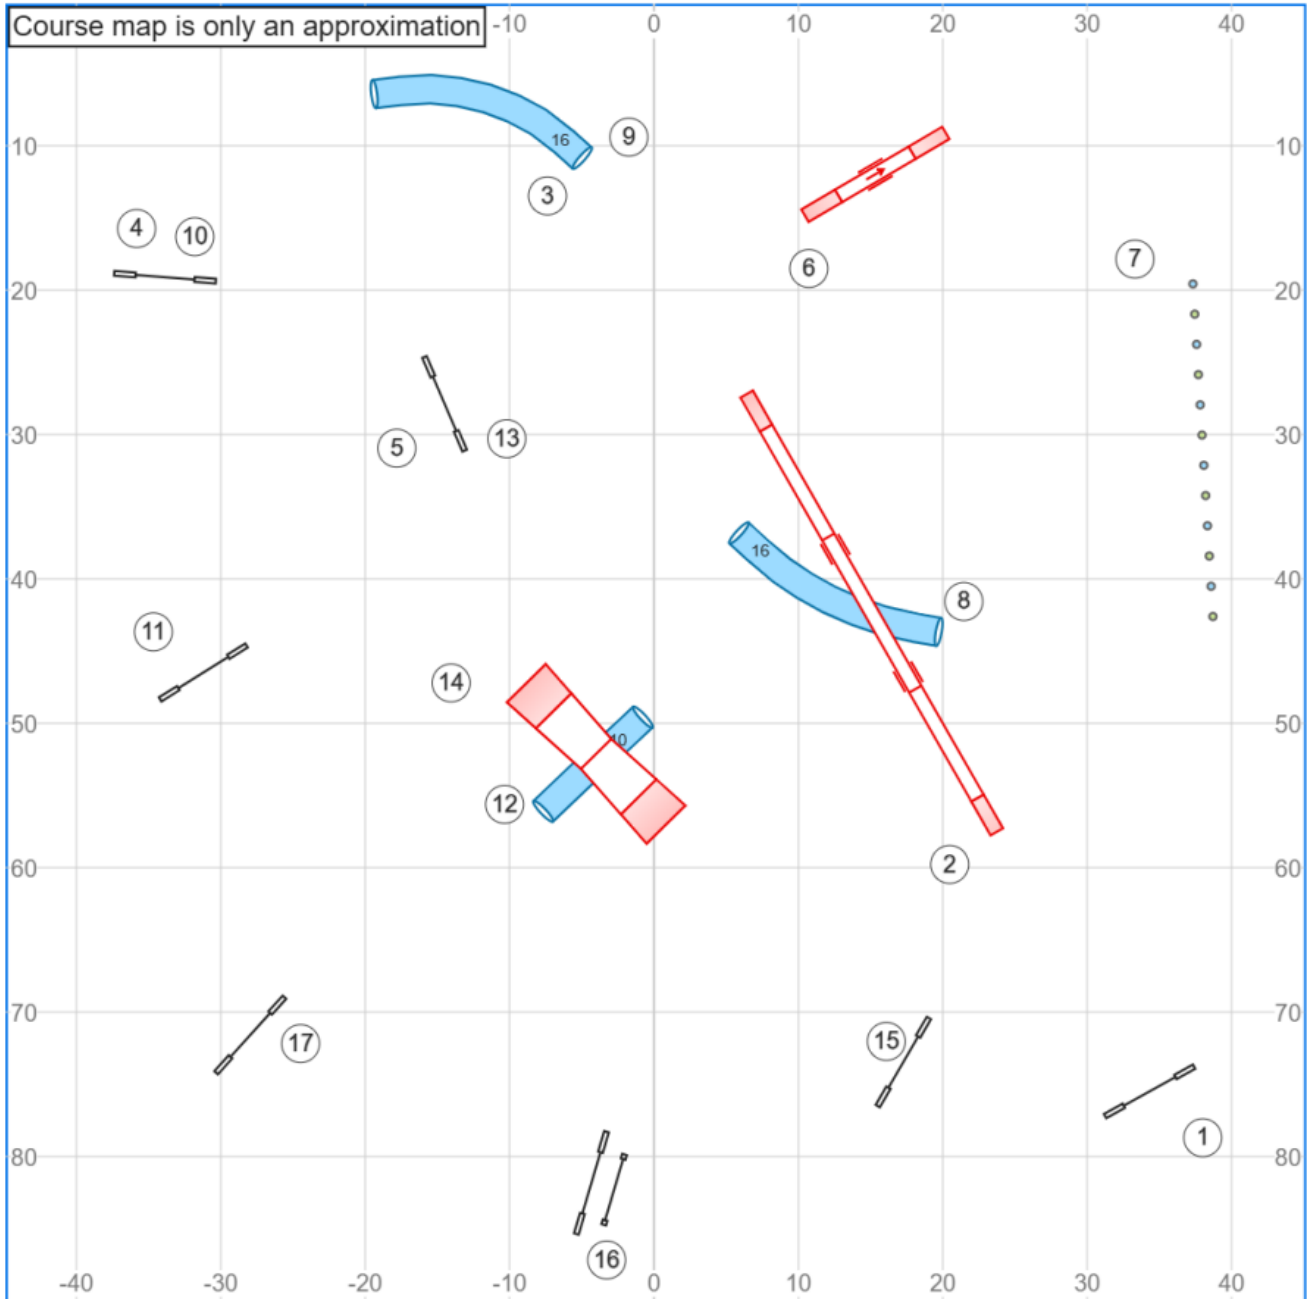

# 16 Paws N Effect - Mar 29 2026 - Gamblers Beginner/Novice - Lora Abbott

Gamblers briefing:  
 25 second opening, close large dogs (20-24"R, 16"-20"S) 11 seconds,  
 small dogs (8-16"R, 4-12"S) 13 seconds  
 No contact to contact, finish jump live at all times, repeating start jump ends your run  
 Closing: 10 points at least 1 jump, 1 tunnel and finish jump,  
 15 points at least 1 jump, 1 tunnel, 1 contact and finish jump

# 17 Paws N Effect - Mar 29 2026 - Agility Senior/Champ - Lora Abbott

Mar 25, 2026 8:48 PM (v8.13.1)

Path length (ft): 545.8

[www.smarteragility.com](http://www.smarteragility.com)

# 18 Paws N Effect - Mar 29 2026 - Agility Beginner/Novice - Lora Abbott

Mar 25, 2026 8:48 PM (v8.13.1)

Path length (ft): 538.7

[www.smarteragility.com](http://www.smarteragility.com)