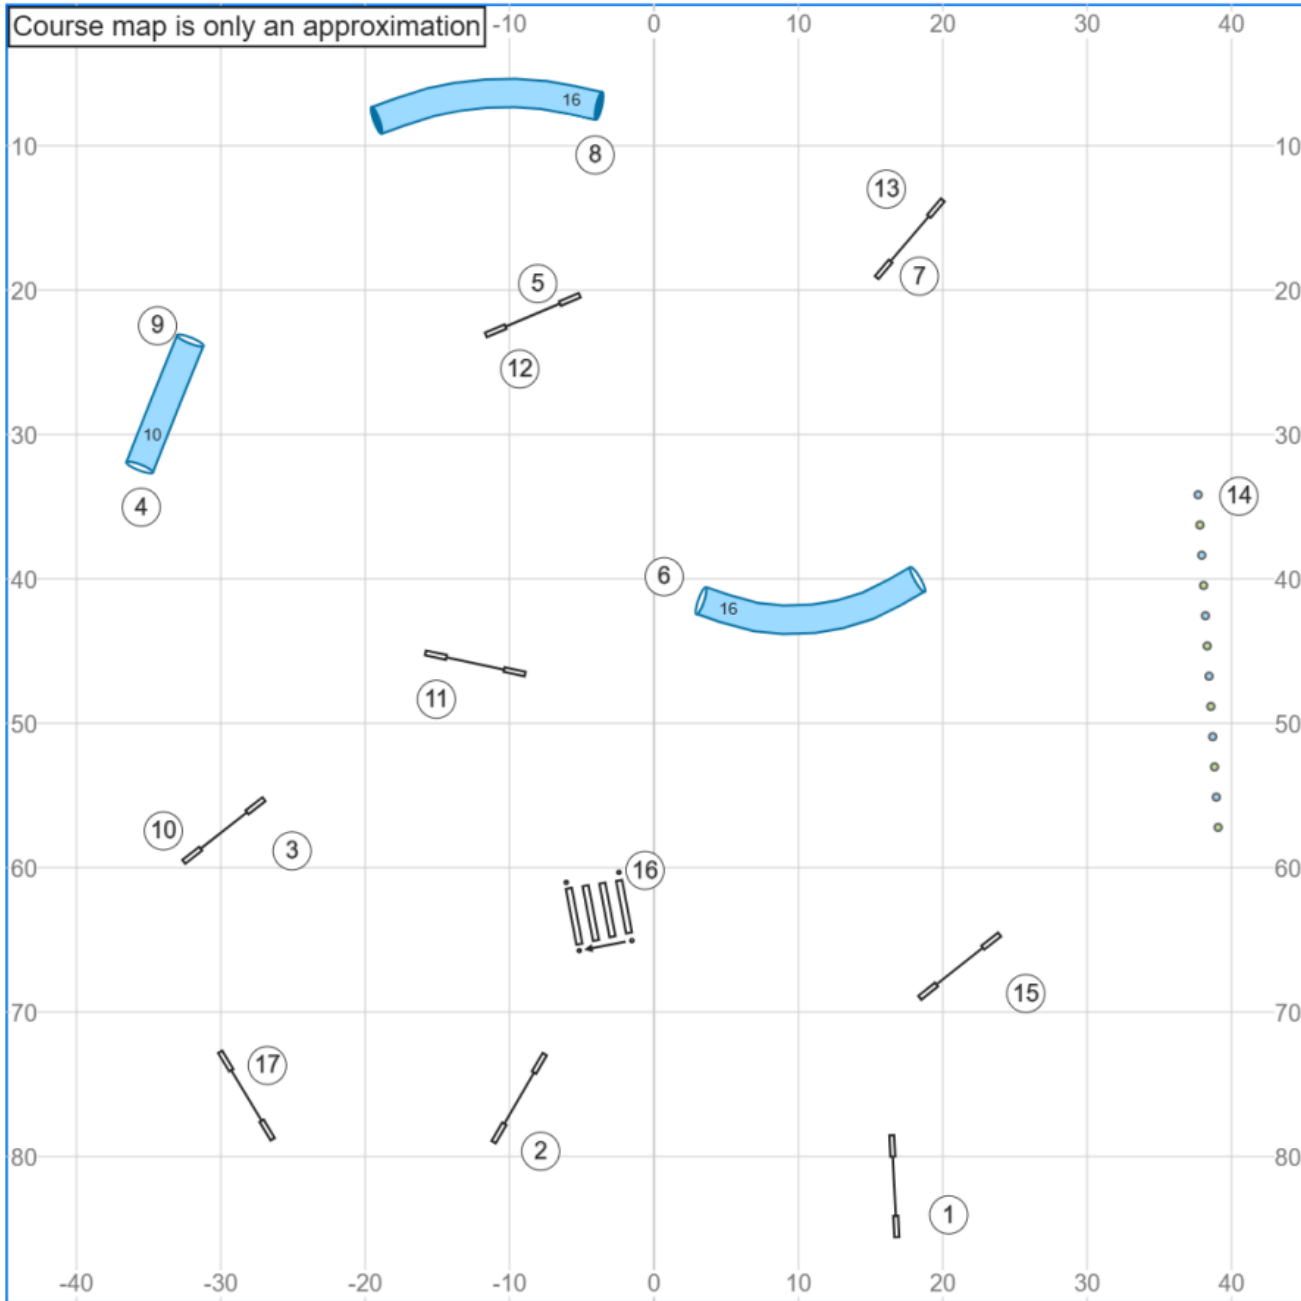

# 12 Paws N Effect - Mar 29 2026 - Speedstakes Beginner/Novice - Lora Abbott

Path length (ft):414

[www.smarteragility.com](http://www.smarteragility.com)

# 13 Paws N Effect - Mar 29 2026 - Jumping Senior/Champ - Lora Abbott

Course map is only an approximation

Mar 25, 2026 8:44 PM (v8.13.1)

Path length (ft): 487.3

[www.smarteragility.com](http://www.smarteragility.com)

# 14 Paws N Effect - Mar 29 2026 - Jumping Beginner/Novice - Lora Abbott

Course map is only an approximation

Mar 25, 2026 8:45 PM (v8.13.1)

Path length (ft): 491.9

[www.smarteragility.com](http://www.smarteragility.com)