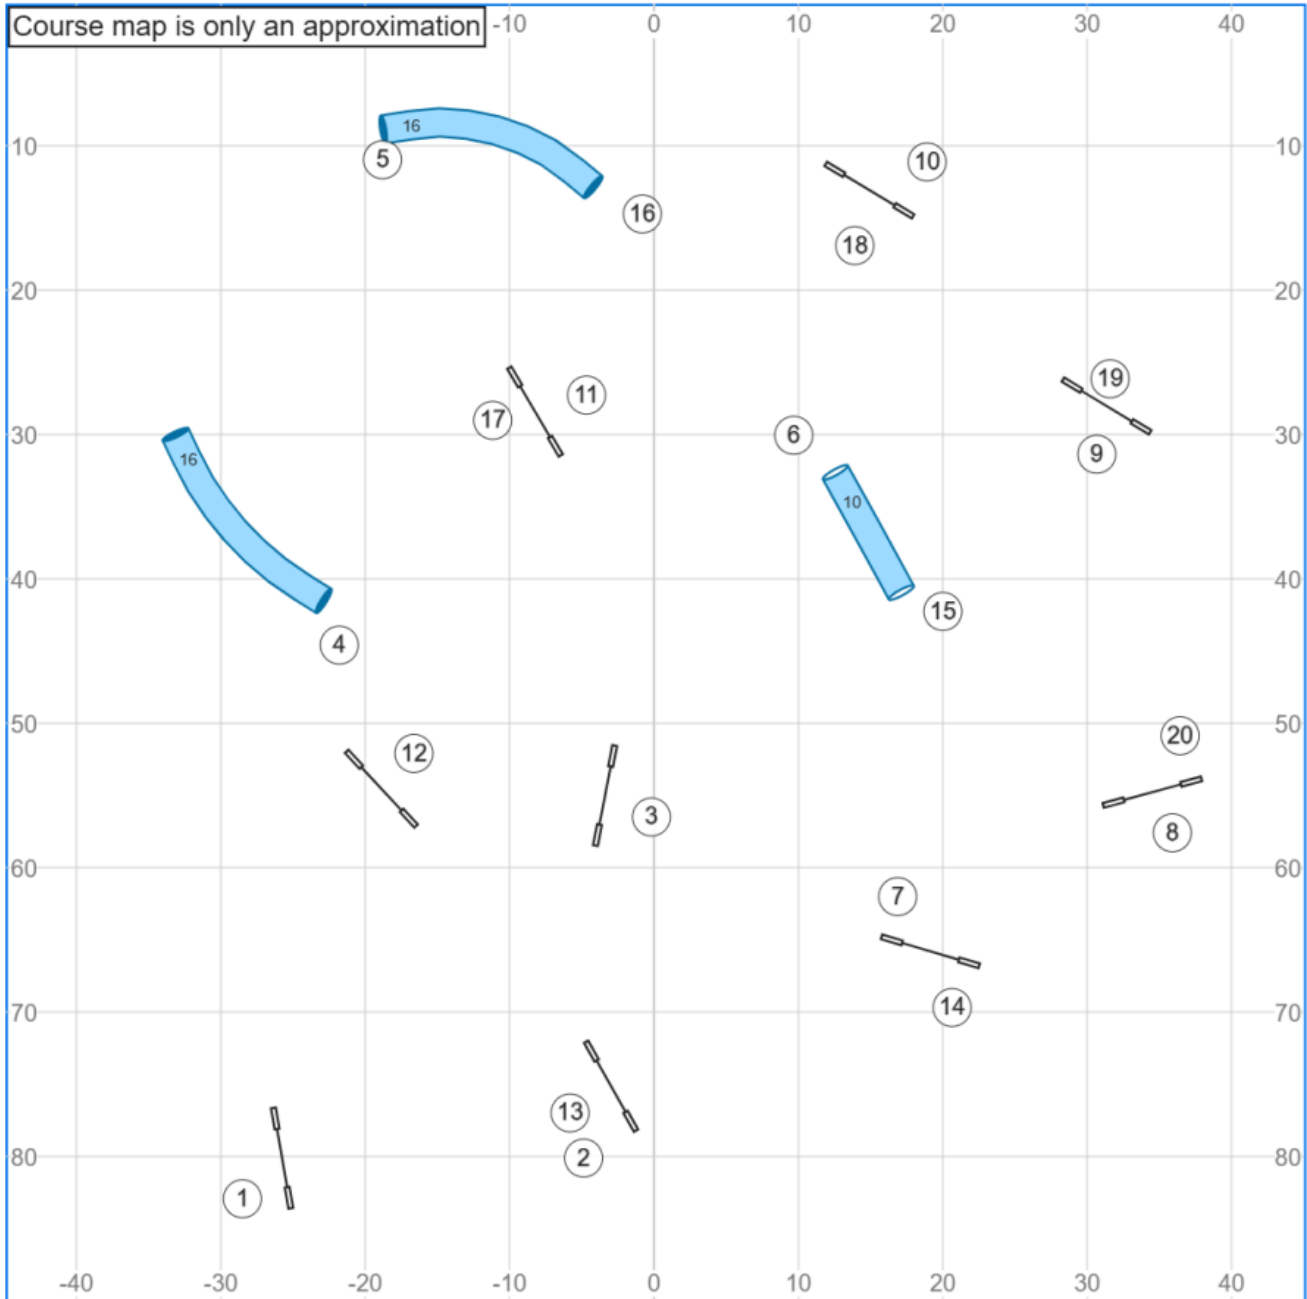

01 Paws N Effect - Mar 28 2026 - Agility Beginner/Novice - Lora Abbott

Mar 24, 2026 9:34 PM (v8.13.1)

Path length (ft): 510.8

www.smarteragility.com

04 Paws N Effect - Mar 28 2026 - Jumping Masters Series - Lora Abbott

Course map is only an approximation

Path length (ft):435.3

www.smarteragility.com

09 Paws N Effect - Mar 28 2026 - Speedstakes Senior/Champ - Lora Abbott

Path length (ft):563

www.smarteragility.com