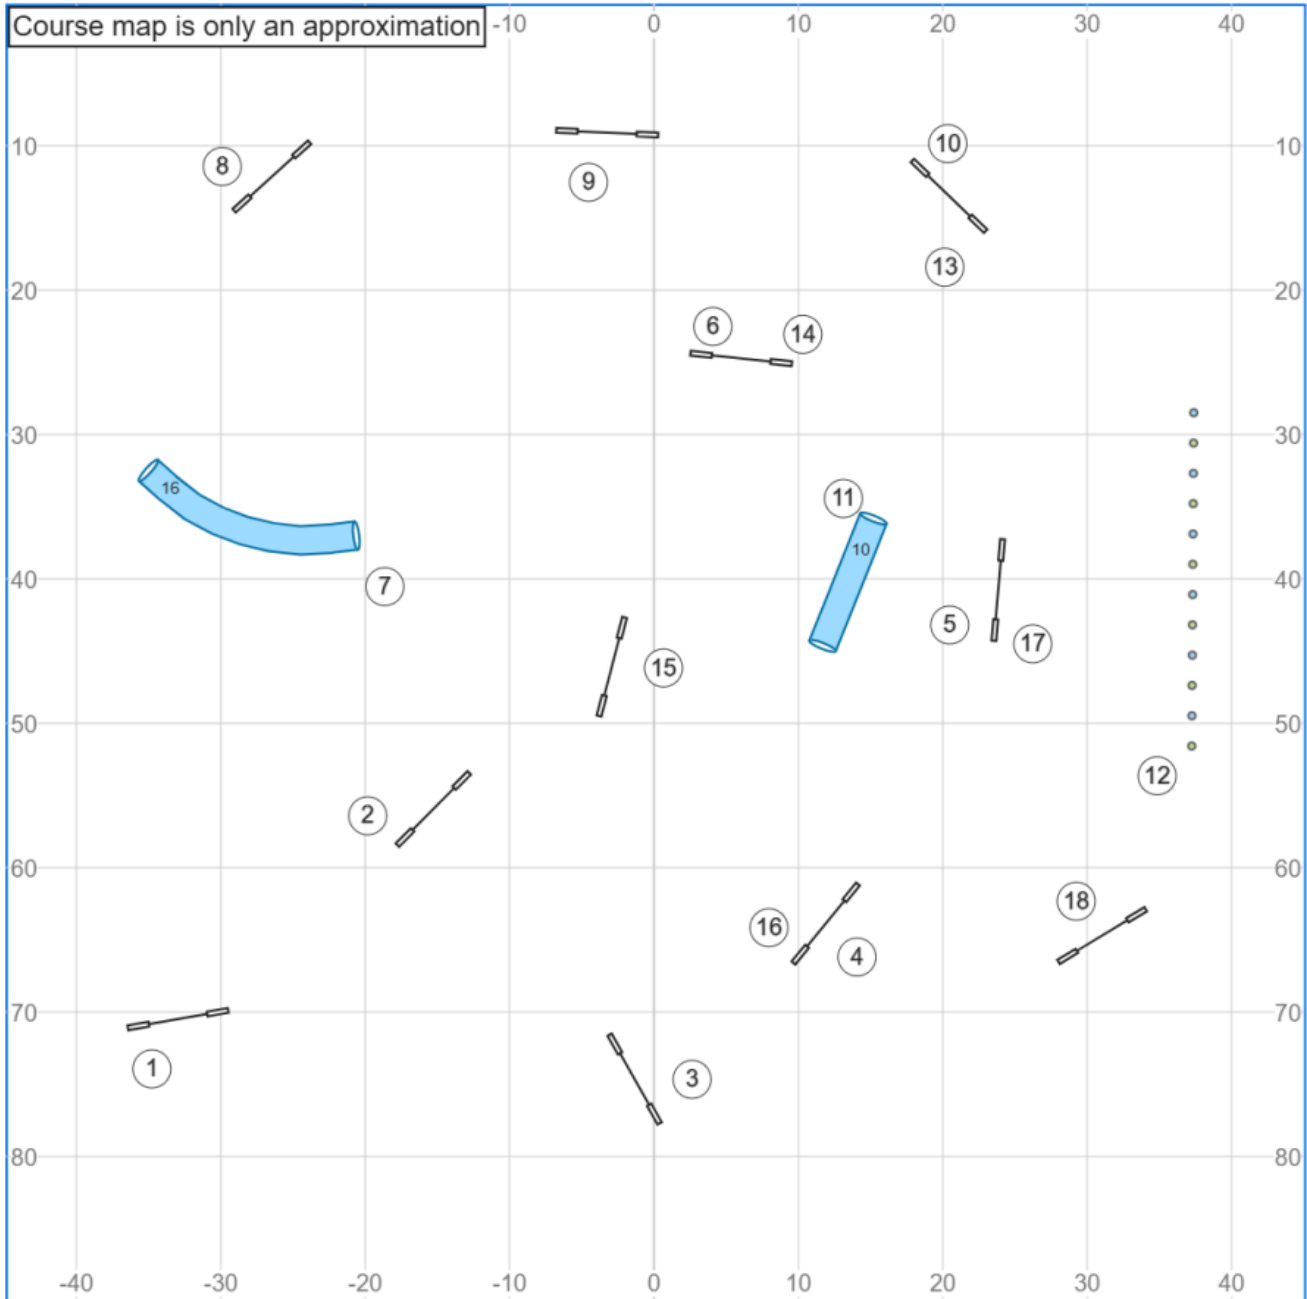

01 Paws N Effect - Mar 28 2026 - Agility Beginner/Novice - Lora Abbott

Mar 24, 2026 9:34 PM (v8.13.1)

Path length (ft): 510.8

www.smarteragility.com

04 Paws N Effect - Mar 28 2026 - Jumping Masters Series - Lora Abbott

Course map is only an approximation

Path length (ft):435.3

www.smarteragility.com

09 Paws N Effect - Mar 28 2026 - Speedstakes Senior/Champ - Lora Abbott

Path length (ft):563

www.smarteragility.com