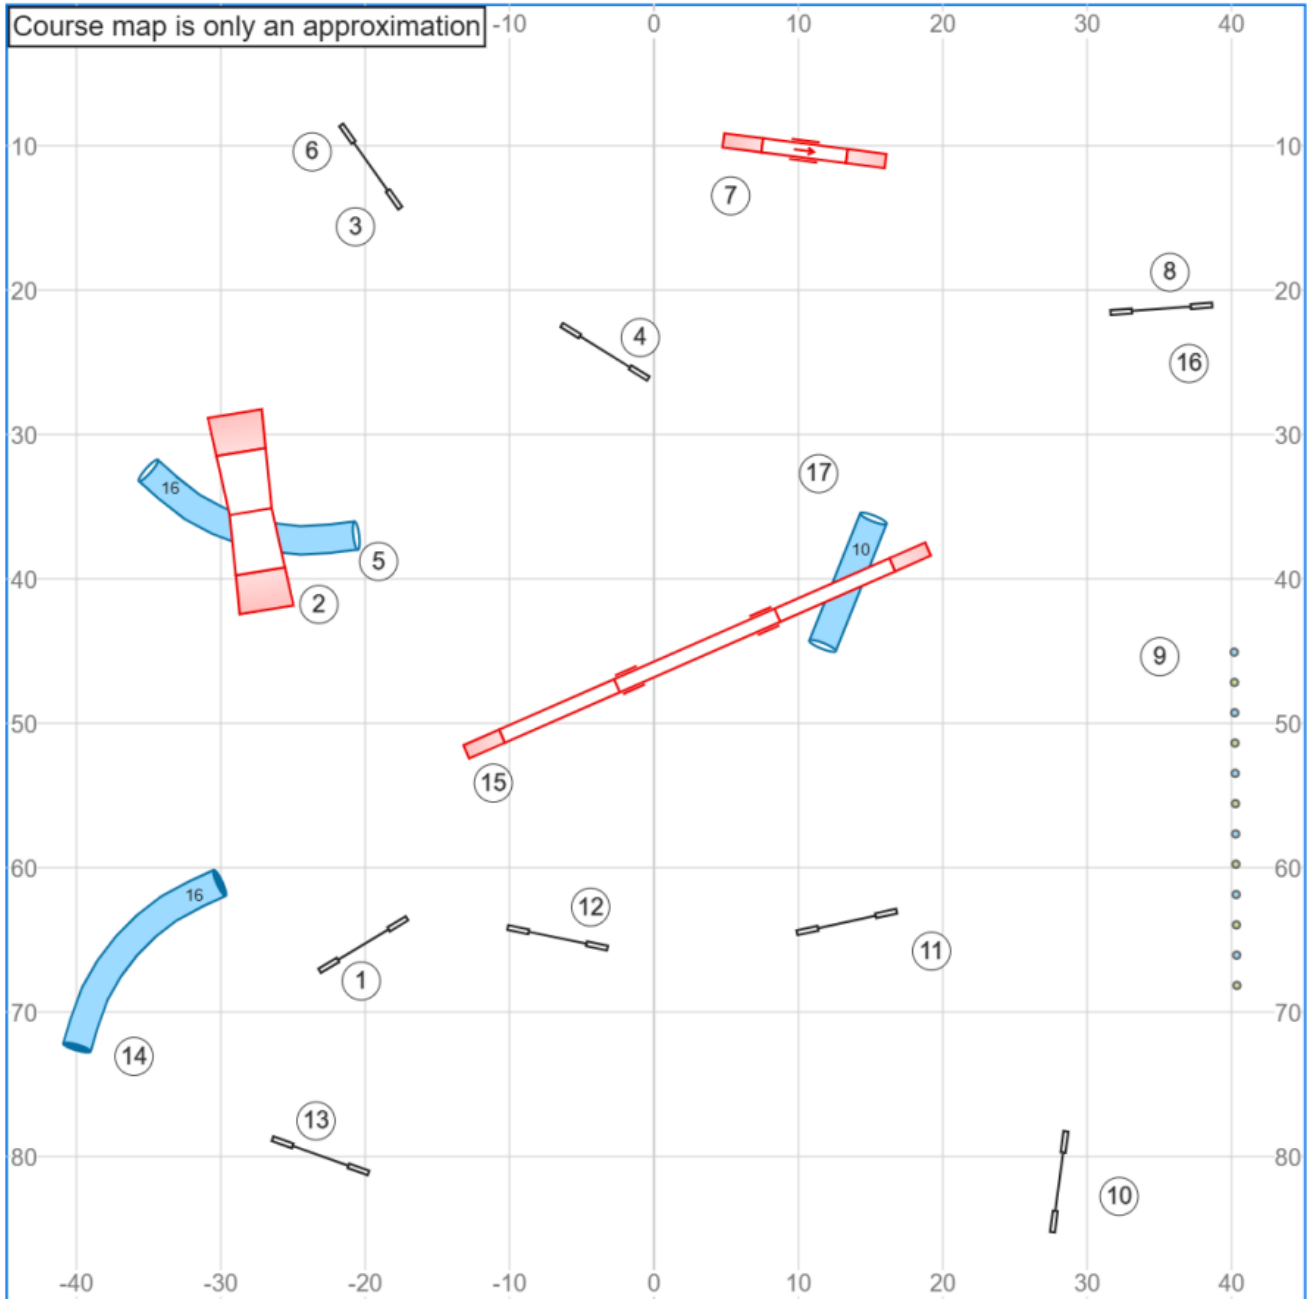

01 Paws N Effect - Mar 28 2026 - Agility Beginner/Novice - Lora Abbott

Mar 24, 2026 9:34 PM (v8.13.1)

Path length (ft): 510.8

www.smarteragility.com

04 Paws N Effect - Mar 28 2026 - Jumping Masters Series - Lora Abbott

Course map is only an approximation

Path length (ft):435.3

www.smarteragility.com

09 Paws N Effect - Mar 28 2026 - Speedstakes Senior/Champ - Lora Abbott

Path length (ft):563

www.smarteragility.com