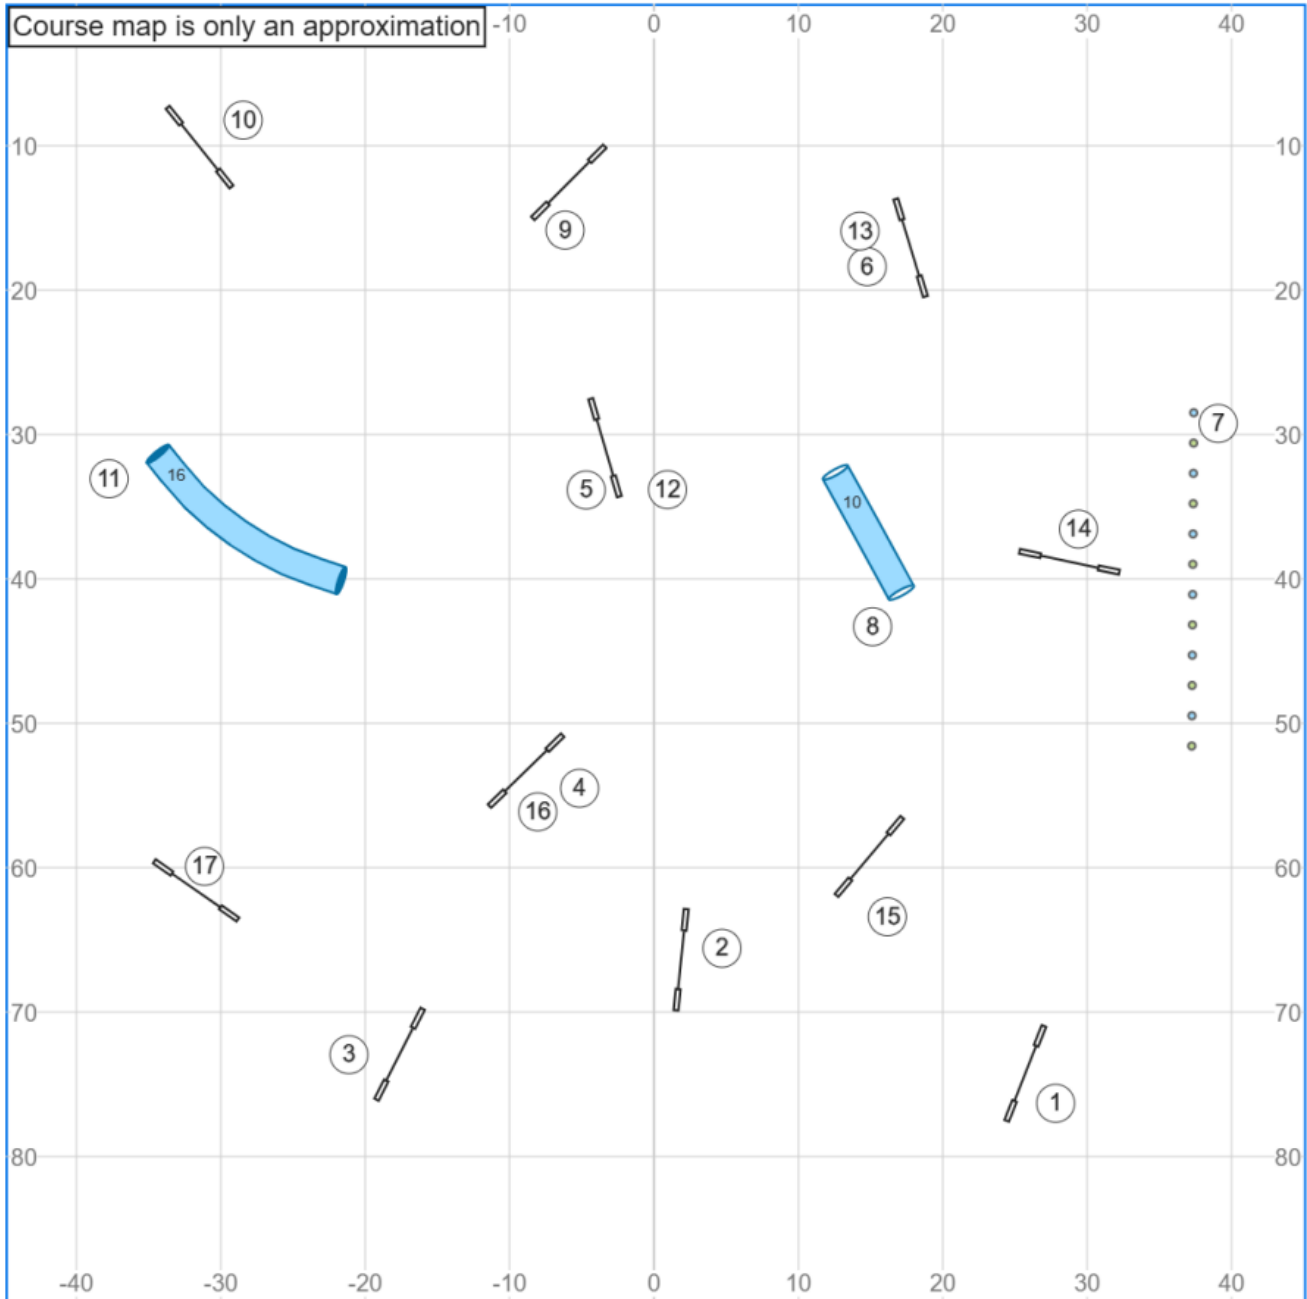

06 Paws N Effect - Mar 28 2026 - Jumping Senior/Champ - Lora Abbott