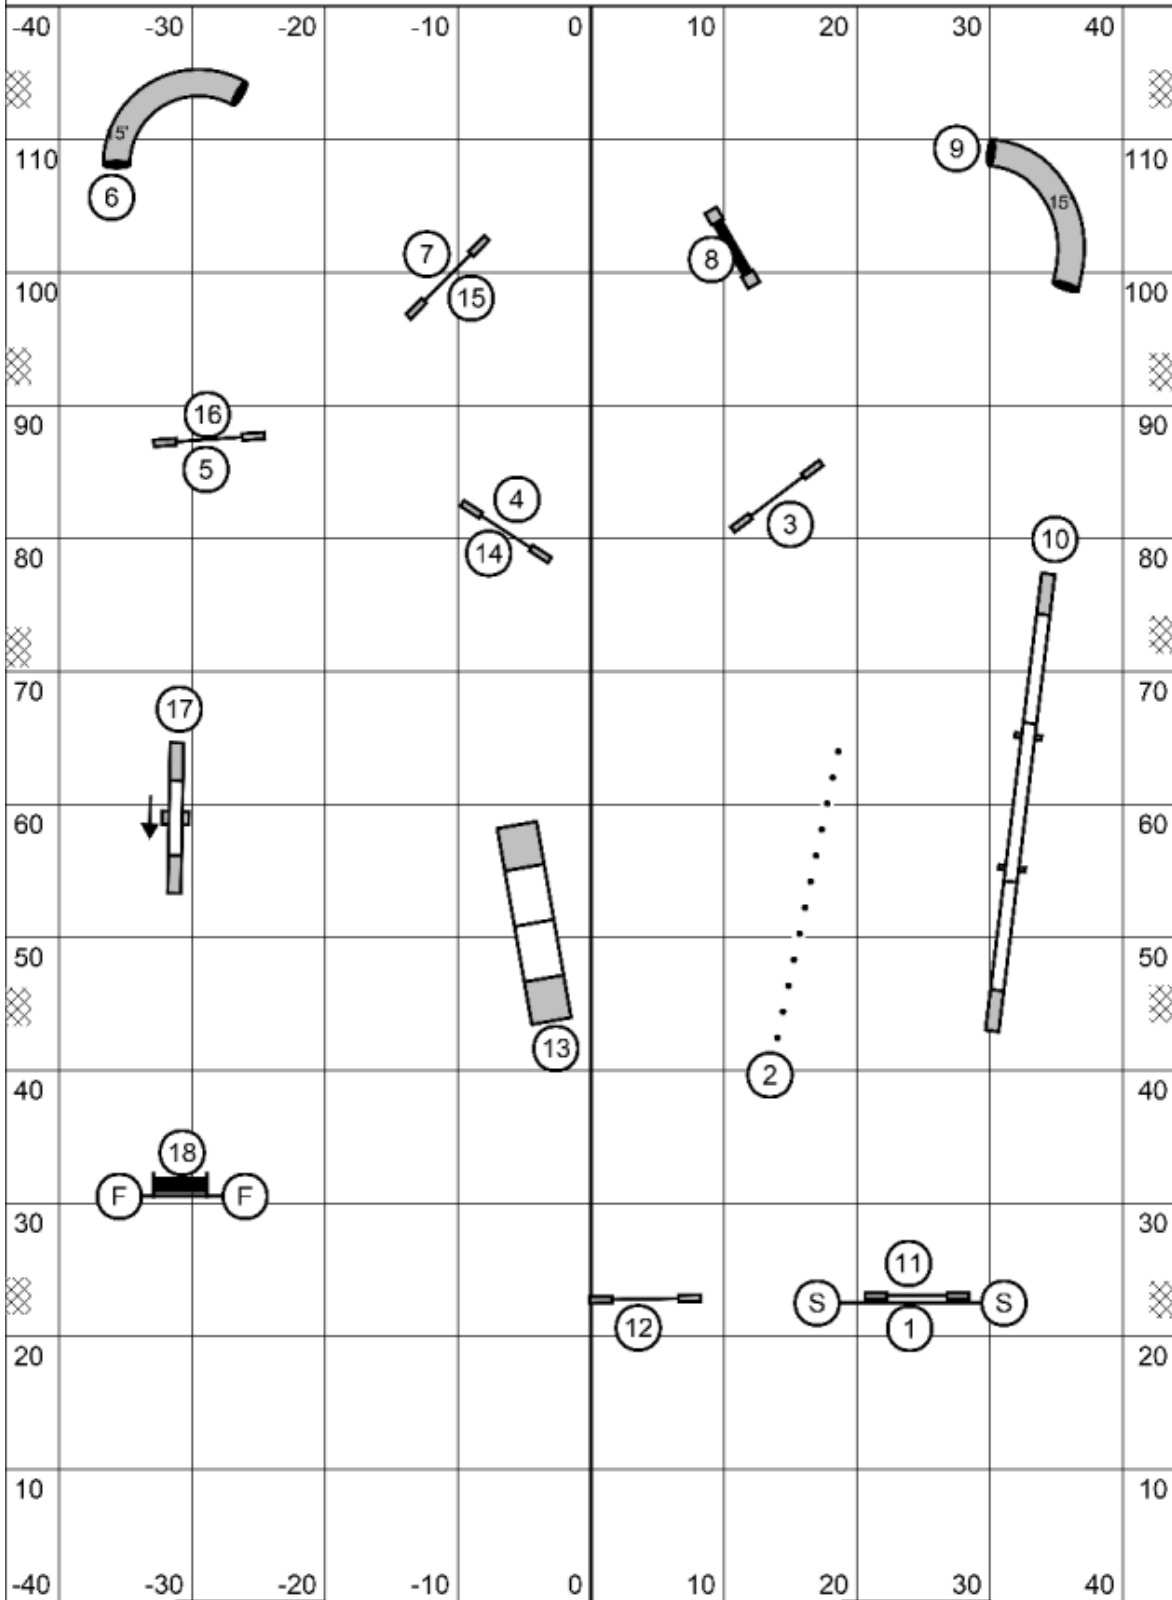

Standard 5 & C

Enter/Exit

Enter/Exit

Standard 5 & C
Judged by Shari Vespested
March 27, 2026
Calusa Dog of Southwest Florida
Punta Gorda, FL 33950