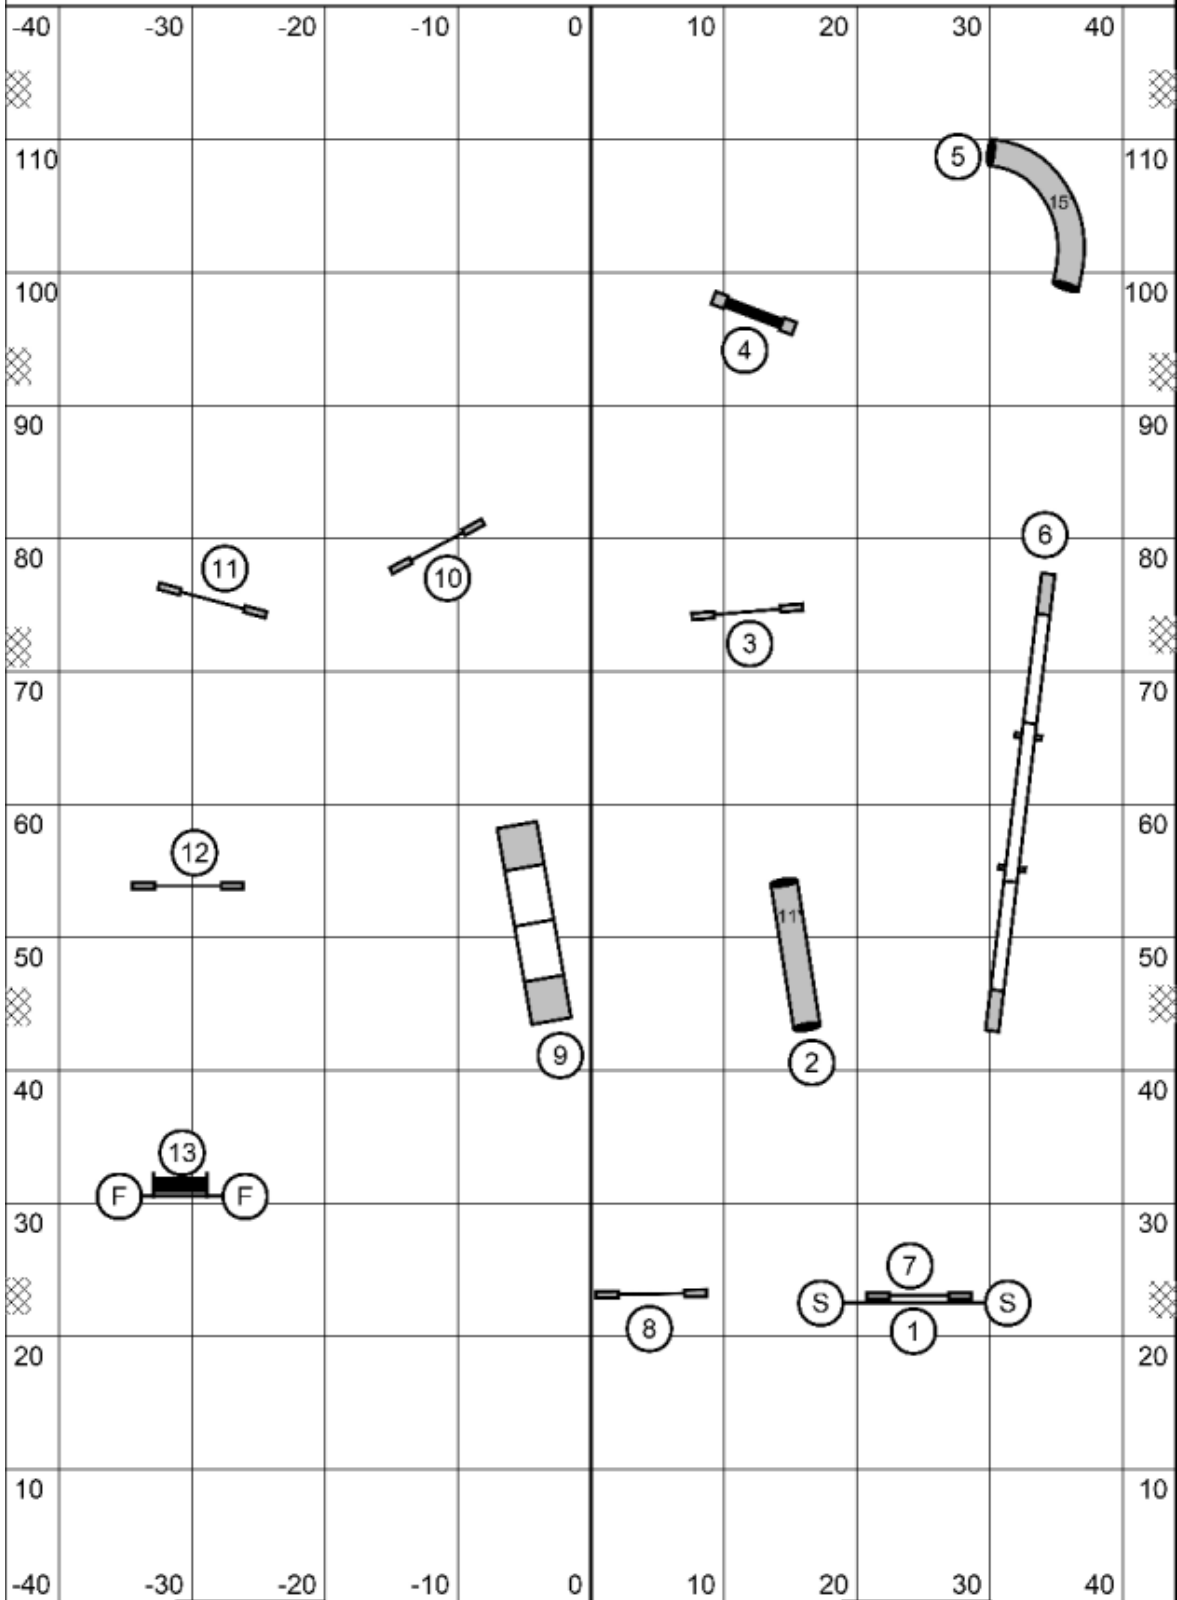

Standard 1

Enter/Exit

Enter/Exit

Standard 1
Judged by Shari Vespested
March 27, 2026
Calusa Dog of Southwest Florida
Punta Gorda, FL 33950