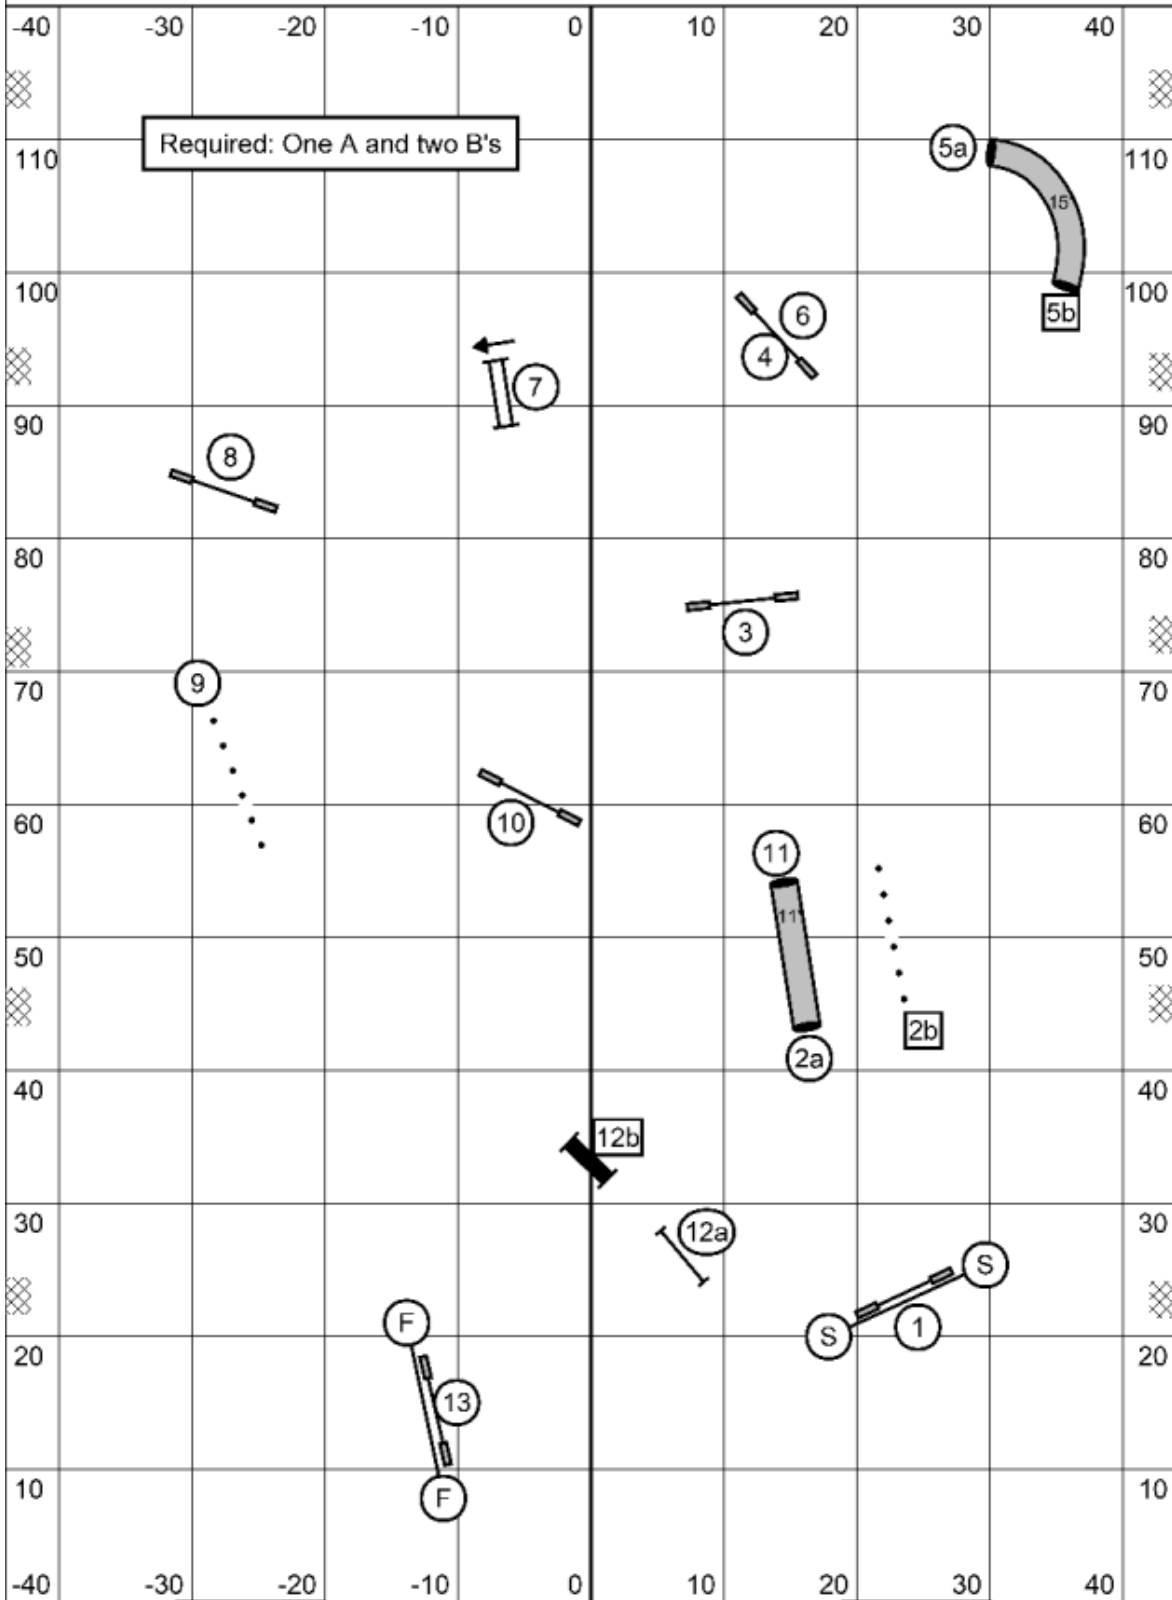

Wildcard 3, 5 & C

Enter/Exit

Enter/Exit

Wildcard 3, 5 & C
Judged by Shari Vespested
March 27, 2026
Calusa Dog of Southwest Florida
Punta Gorda, FL 33950