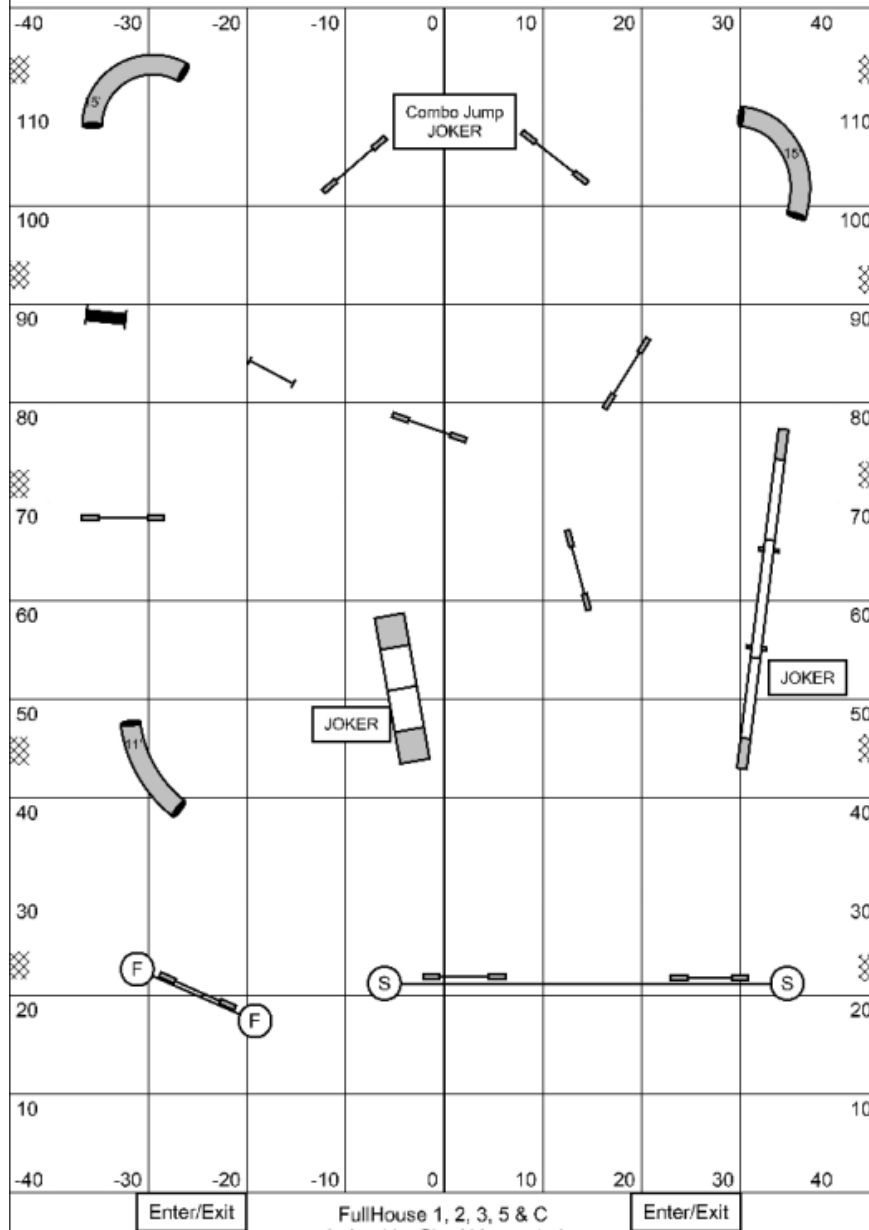

FullHouse 1, 2, 3, 5 & C

Point Values:

Jokers/5pt: dogwalk, A-frame, combo jump
 3pts: tunnels, panel jump
 1pt: bar jumps

Minimum 1 Joker, two 3pt, three 1pt obstacles
 and enough points to qualify in your level.

All obstacles may be taken 2X successfully for points.

Startline is not bi-directional.

Finish jump is live at all times.
 At or before the horn, go to the finish jump.
 The finish jump has no point value, only stops the clock.
 It may be taken in either direction.
 After 5 seconds you will lose one point
 for every full second over time.

Big dogs: 35 + 5 sec. Small dogs: 40 + 5 sec.

Points needed to qualify:

	Reg/Vets	Enth/Spec
Level 1	19	17
Level 2	21	19
Level 3	23	21
Levels 5,C	25	23

FullHouse 1, 2, 3, 5 & C
 Judged by Shari Vespested
 March 27, 2026
 Calusa Dog of Southwest Florida
 Punta Gorda, FL 33950