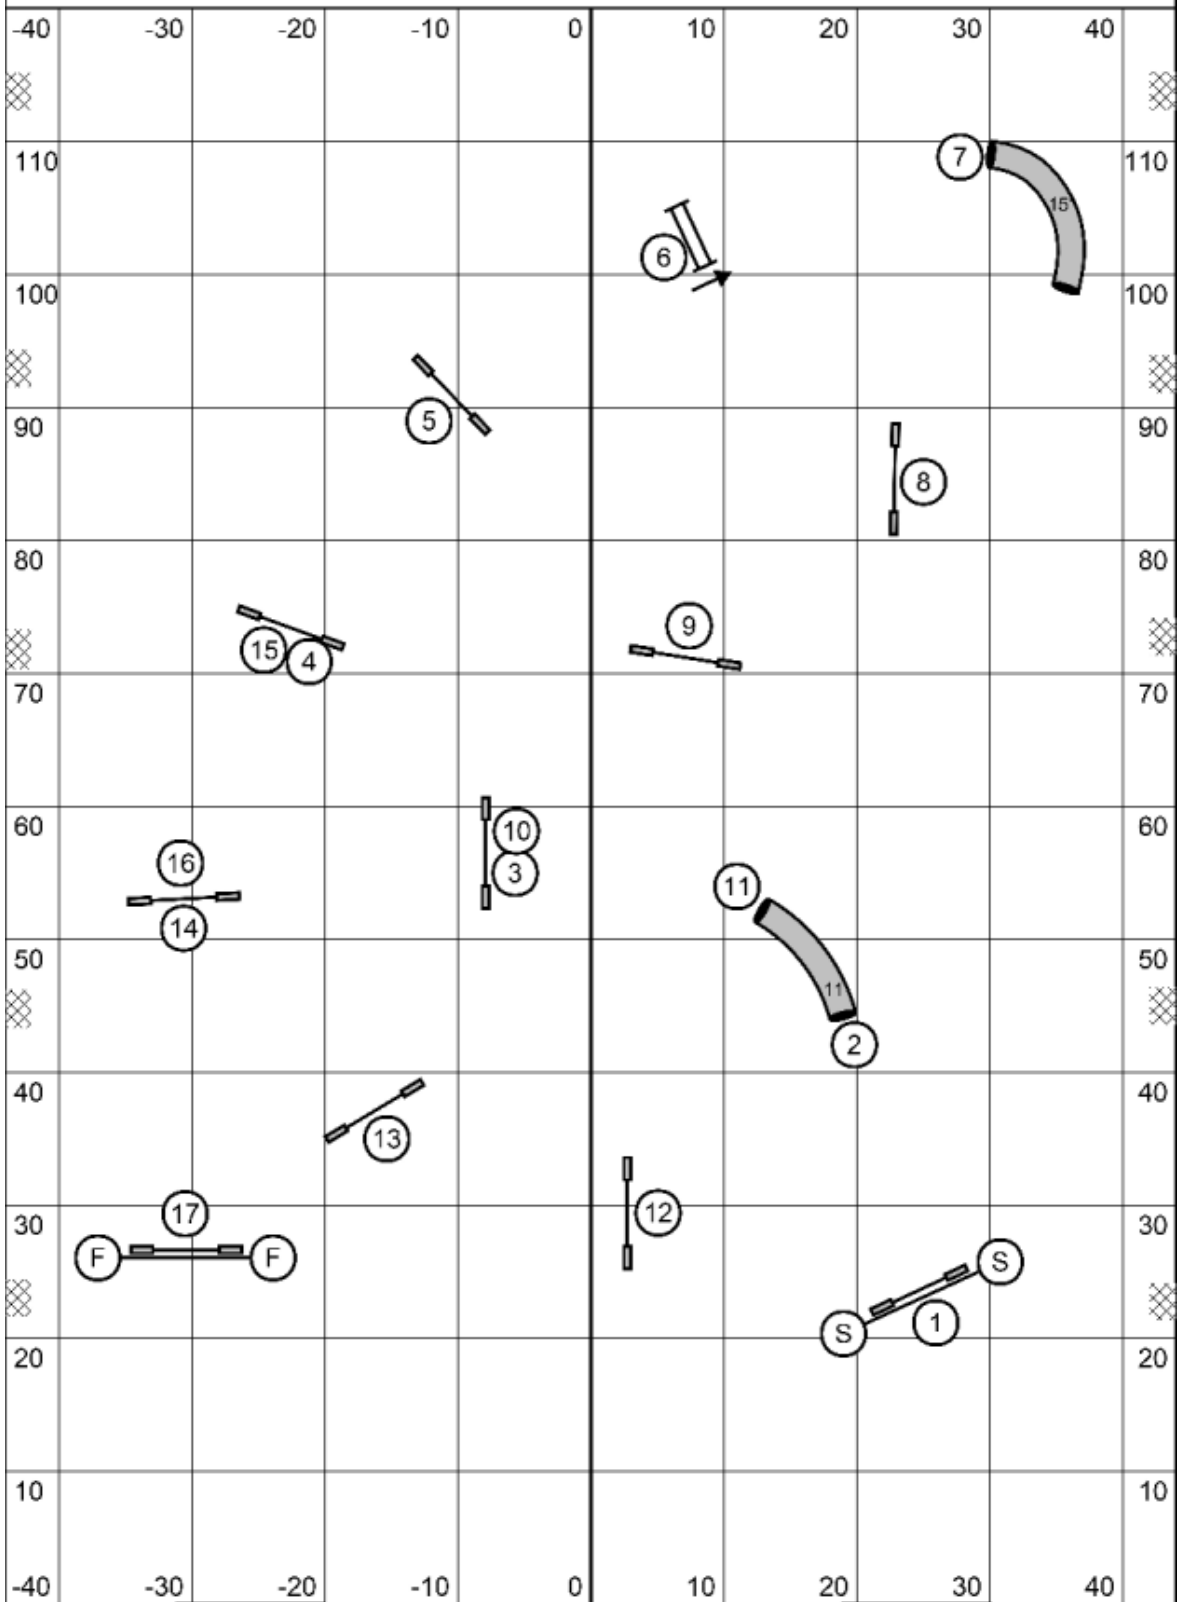

Jumpers 3, 5 & C

Enter/Exit

Enter/Exit

Jumpers 3, 5 & C
Judged by Shari Vespested
March 27, 2026
Calusa Dog of Southwest Florida
Punta Gorda, FL 33950