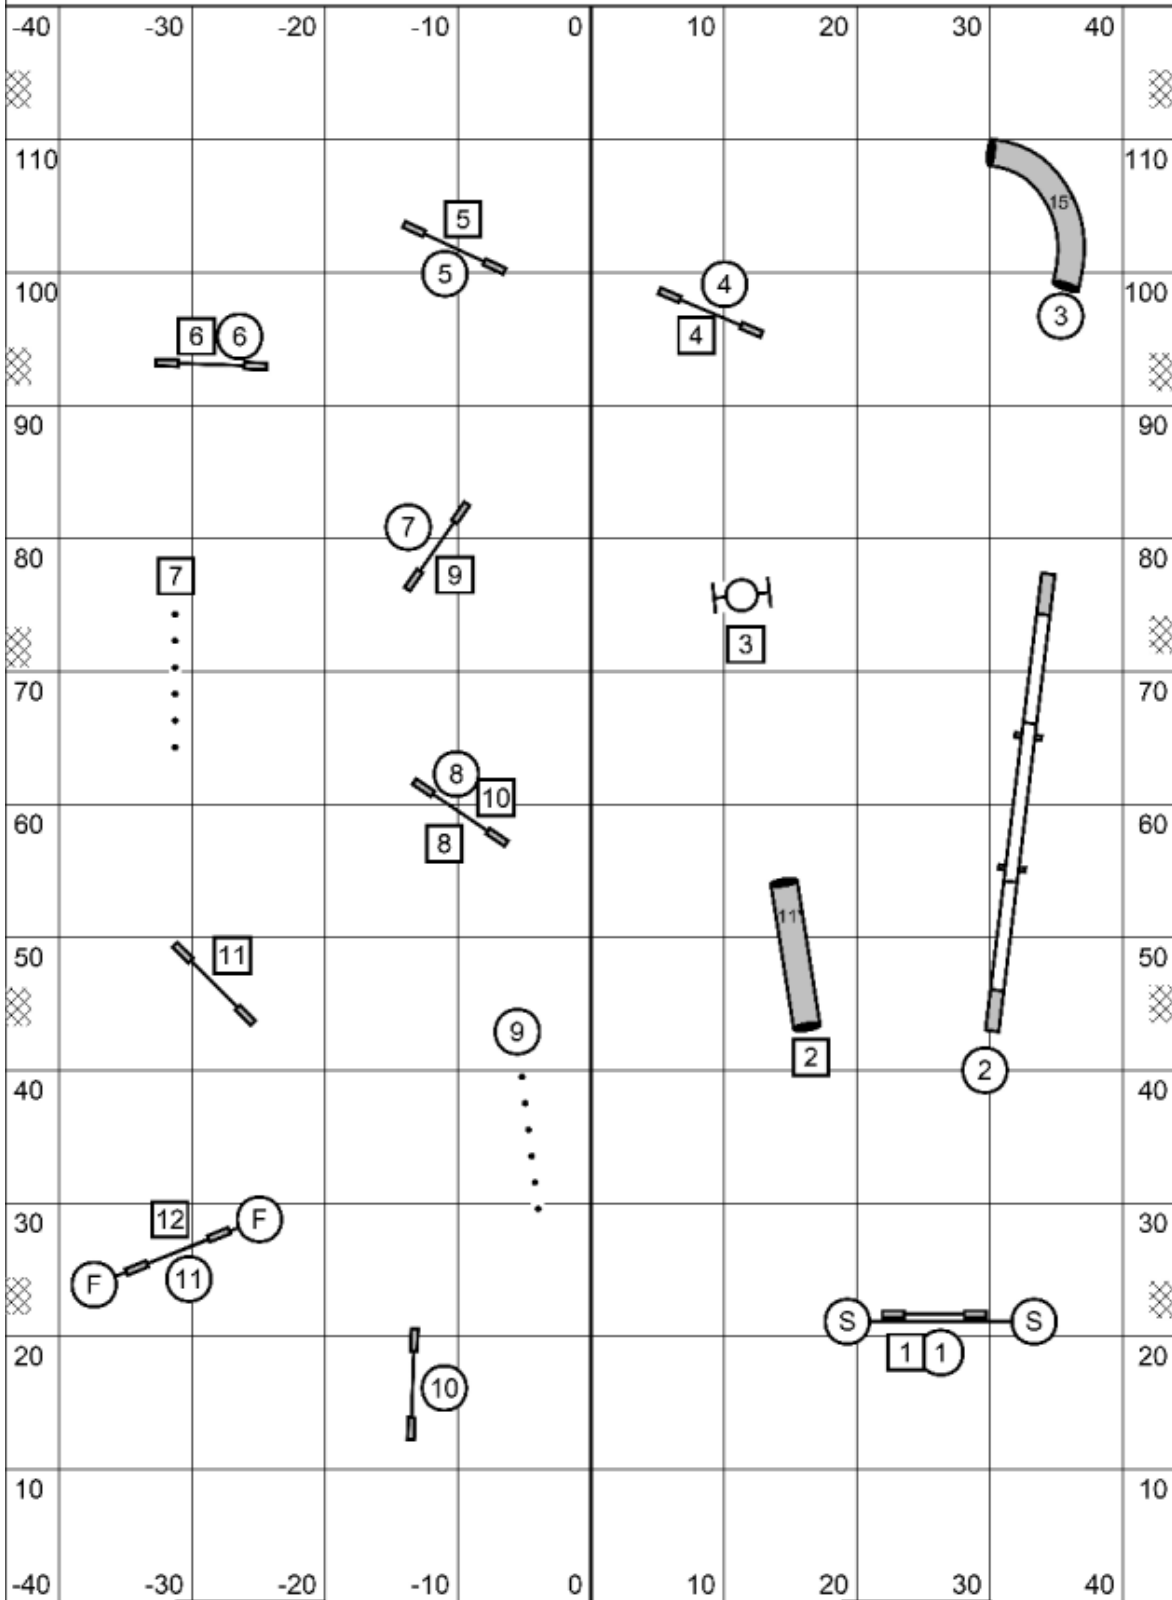

Colors 3, 5 & C

Enter/Exit

Enter/Exit

Colors 3, 5 & C
Judged by Shari Vespested
March 27, 2026
Calusa Dog of Southwest Florida
Punta Gorda, FL 33950