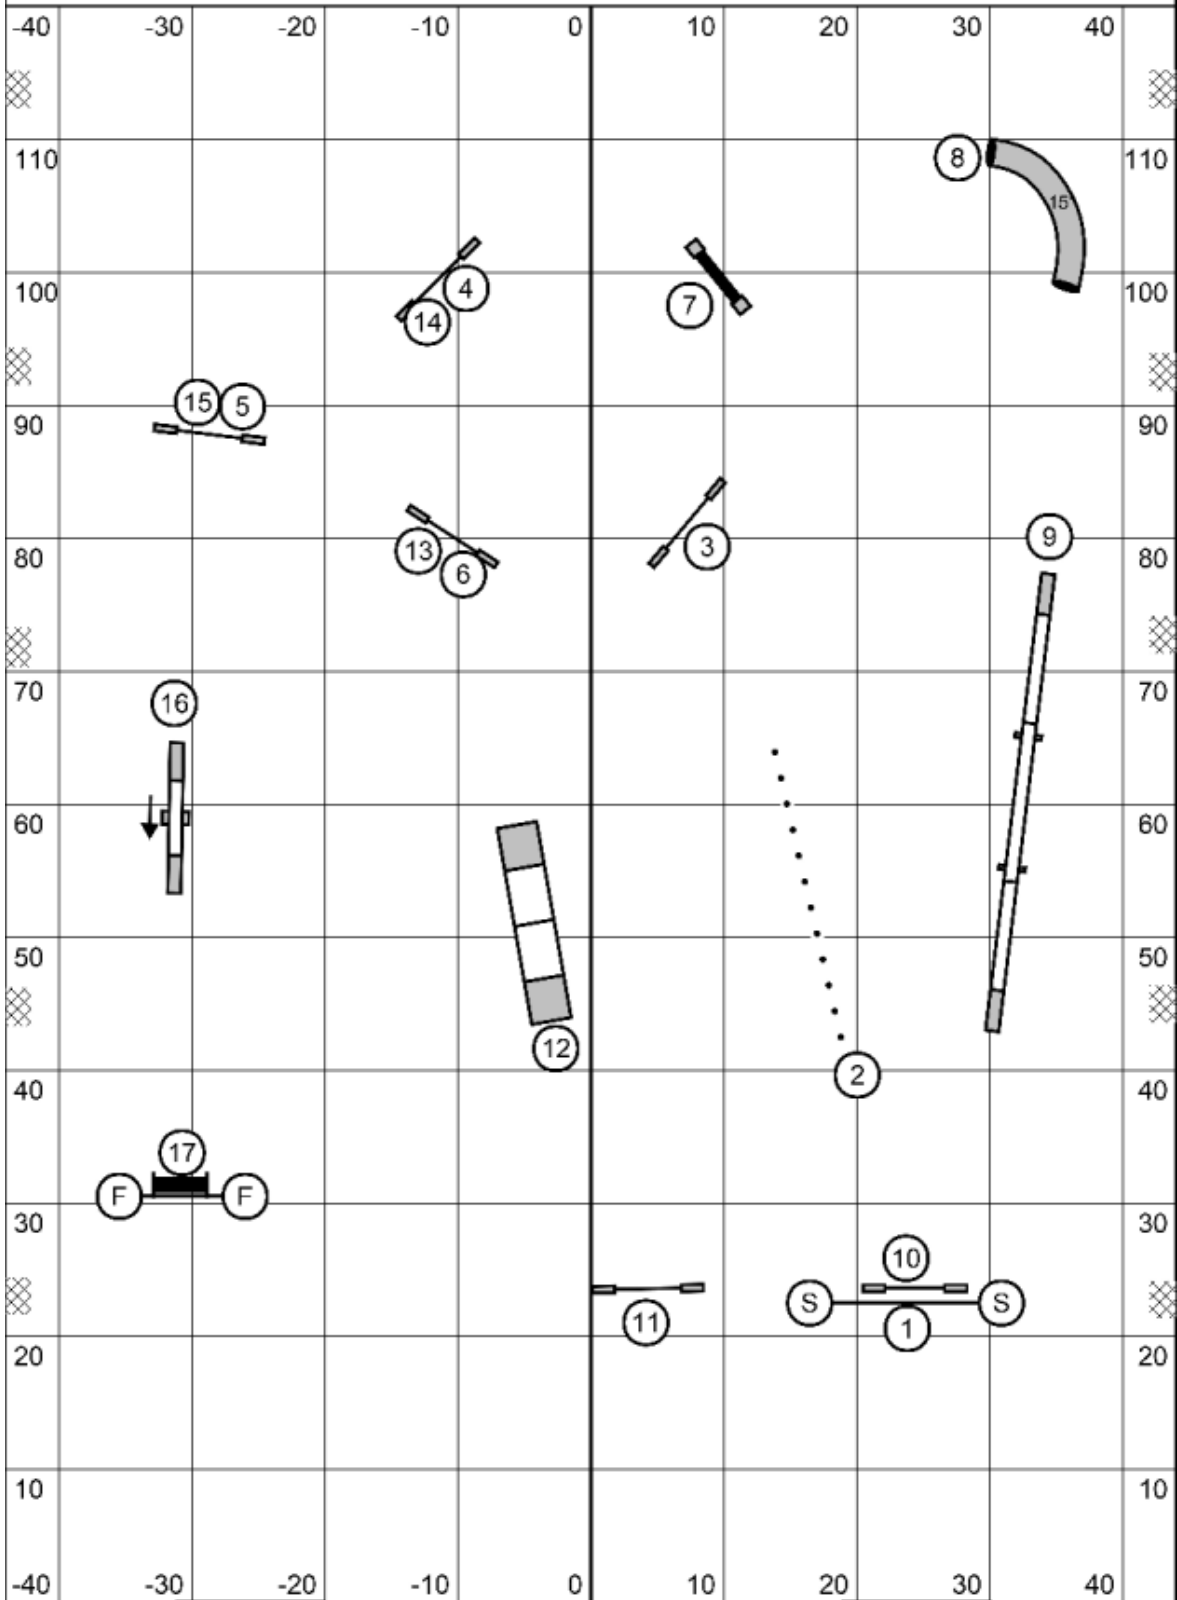

Standard 3

Enter/Exit

Enter/Exit

Standard 3
Judged by Shari Vespested
March 27, 2026
Calusa Dog of Southwest Florida
Punta Gorda, FL 33950