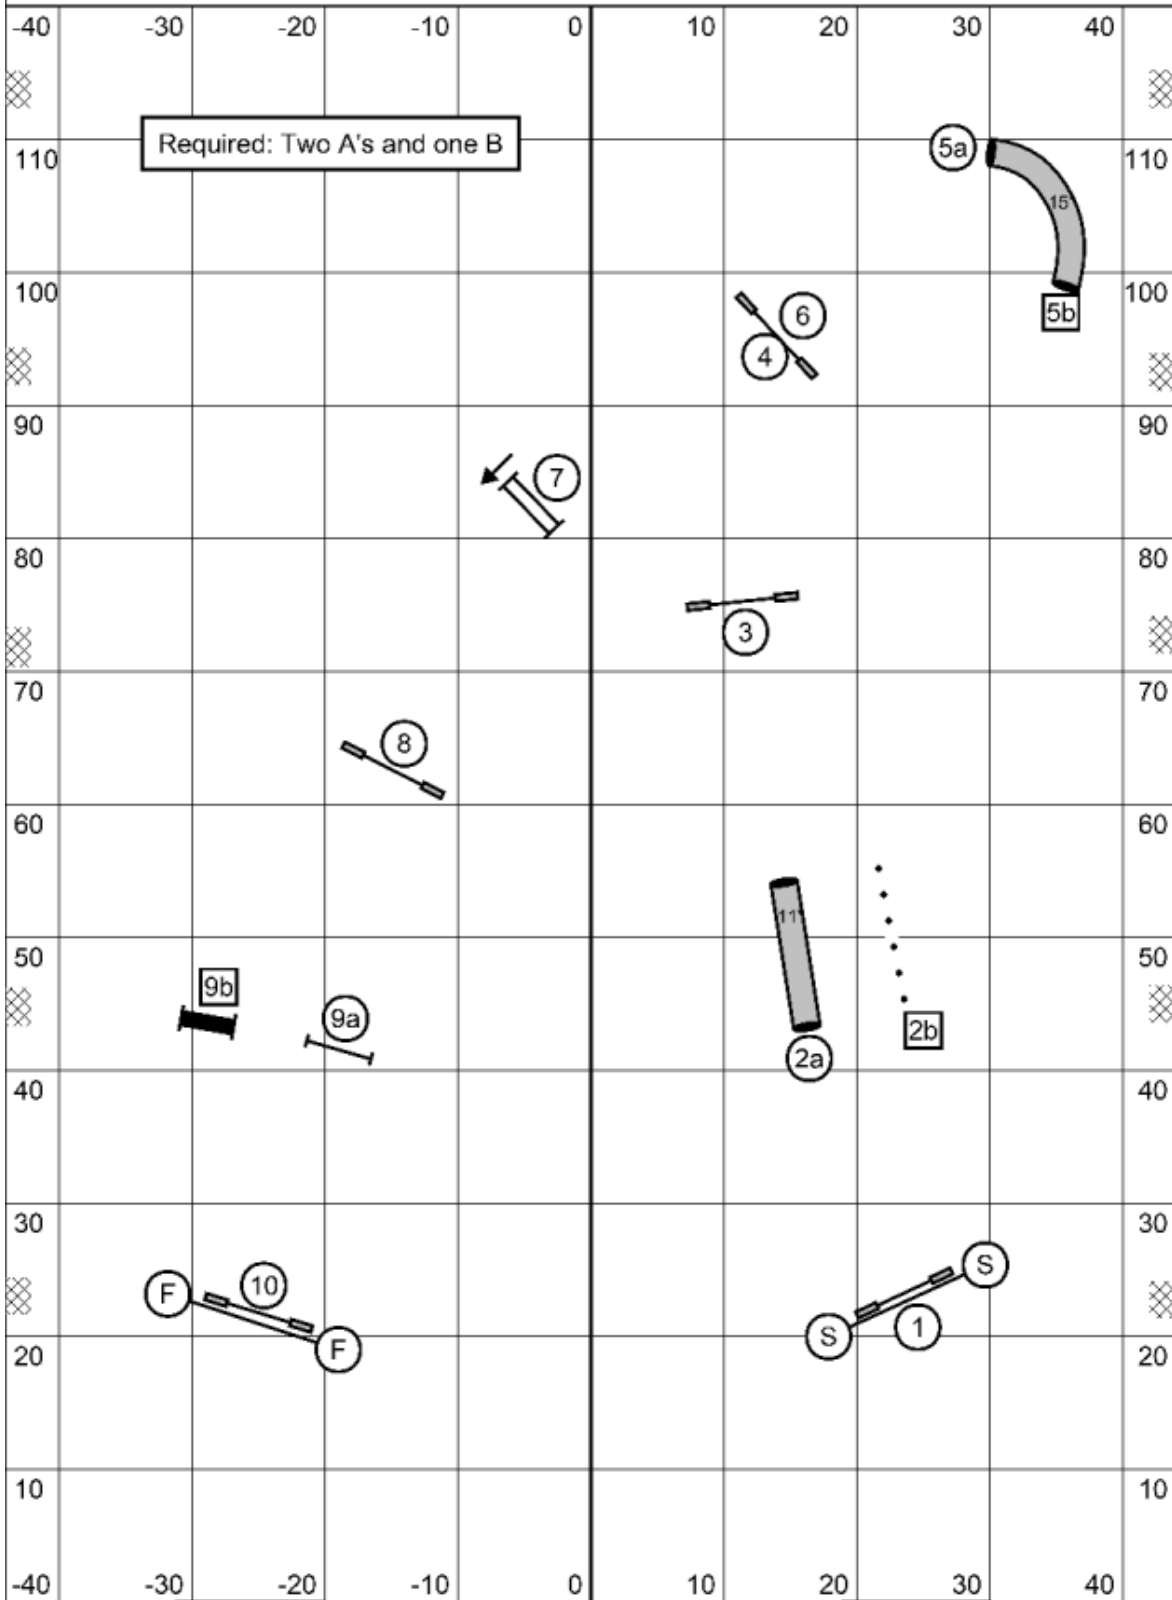

Wildcard 1 & 2

Enter/Exit

Wildcard 1 & 2
Judged by Shari Vespested
March 27, 2026
Calusa Dog of Southwest Florida
Punta Gorda, FL 33950

Enter/Exit