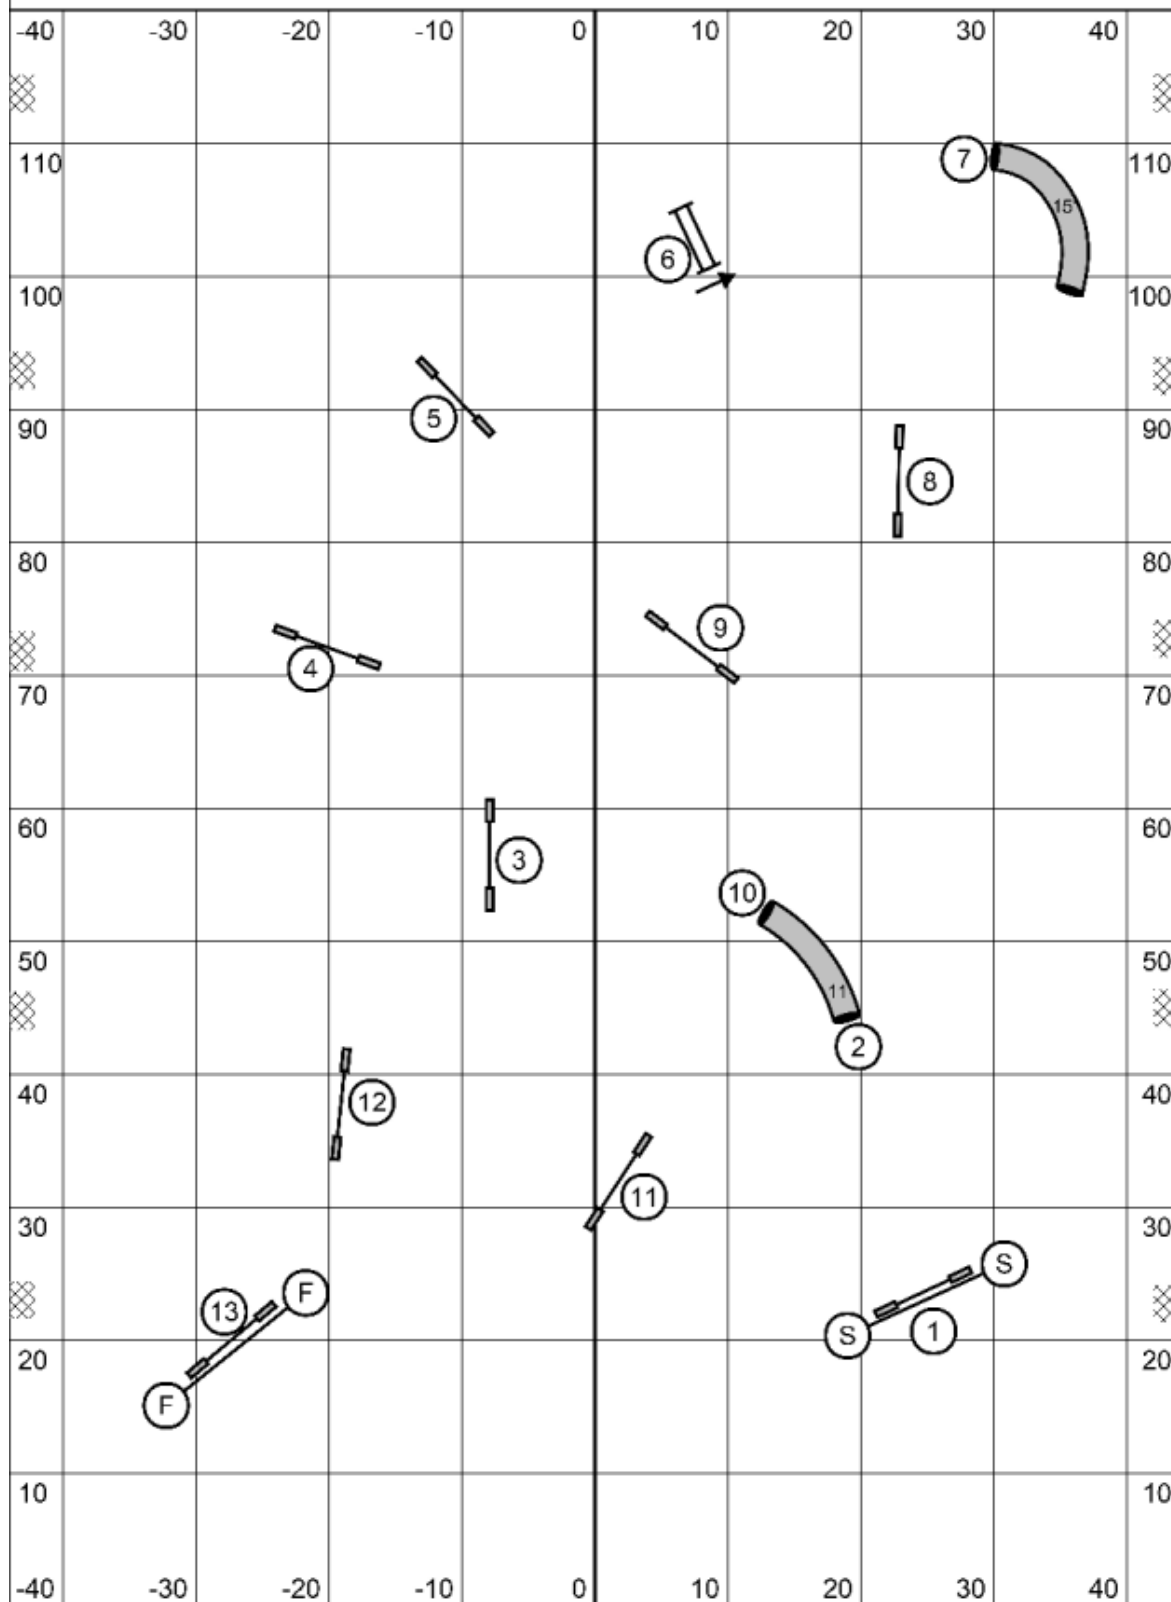

Jumpers 1 & 2

Enter/Exit

Jumpers 1 & 2
Judged by Shari Vespested
March 27, 2026
Calusa Dog of Southwest Florida
Punta Gorda, FL 33950

Enter/Exit