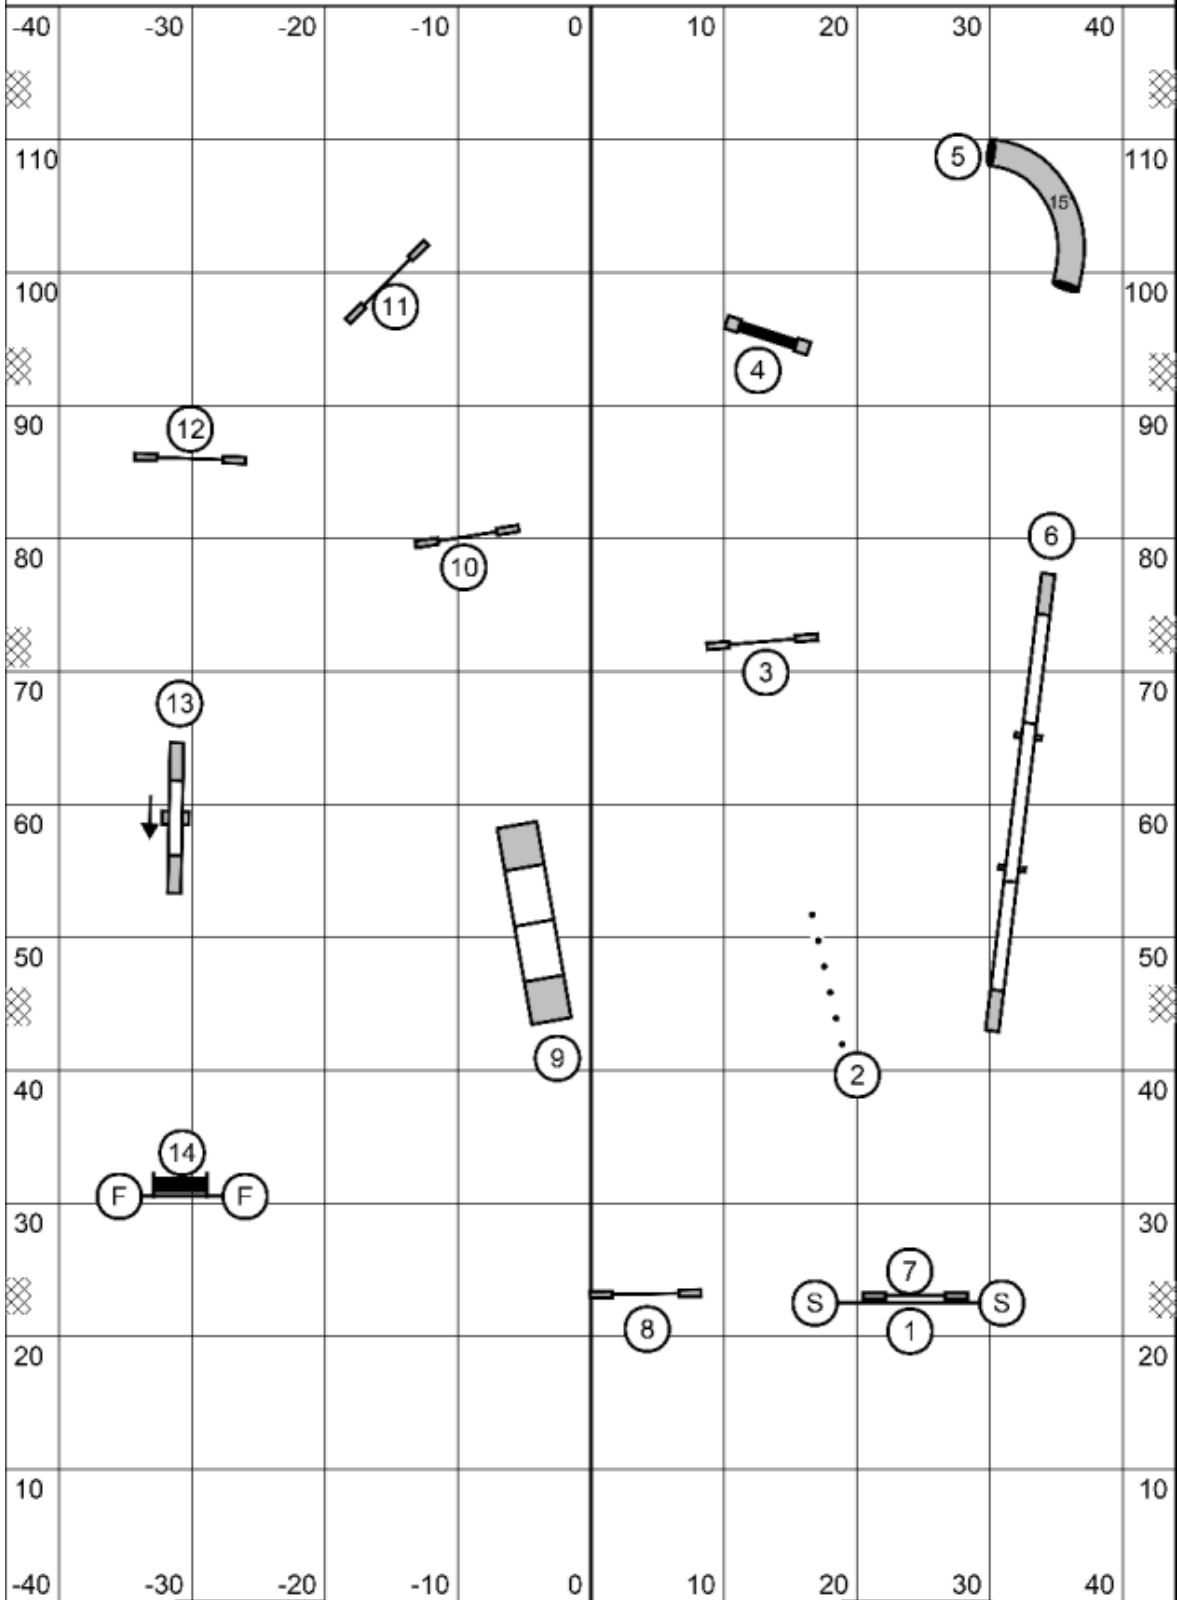

Standard 2

Enter/Exit

Enter/Exit

Standard 2
Judged by Shari Vespested
March 27, 2026
Calusa Dog of Southwest Florida
Punta Gorda, FL 33950