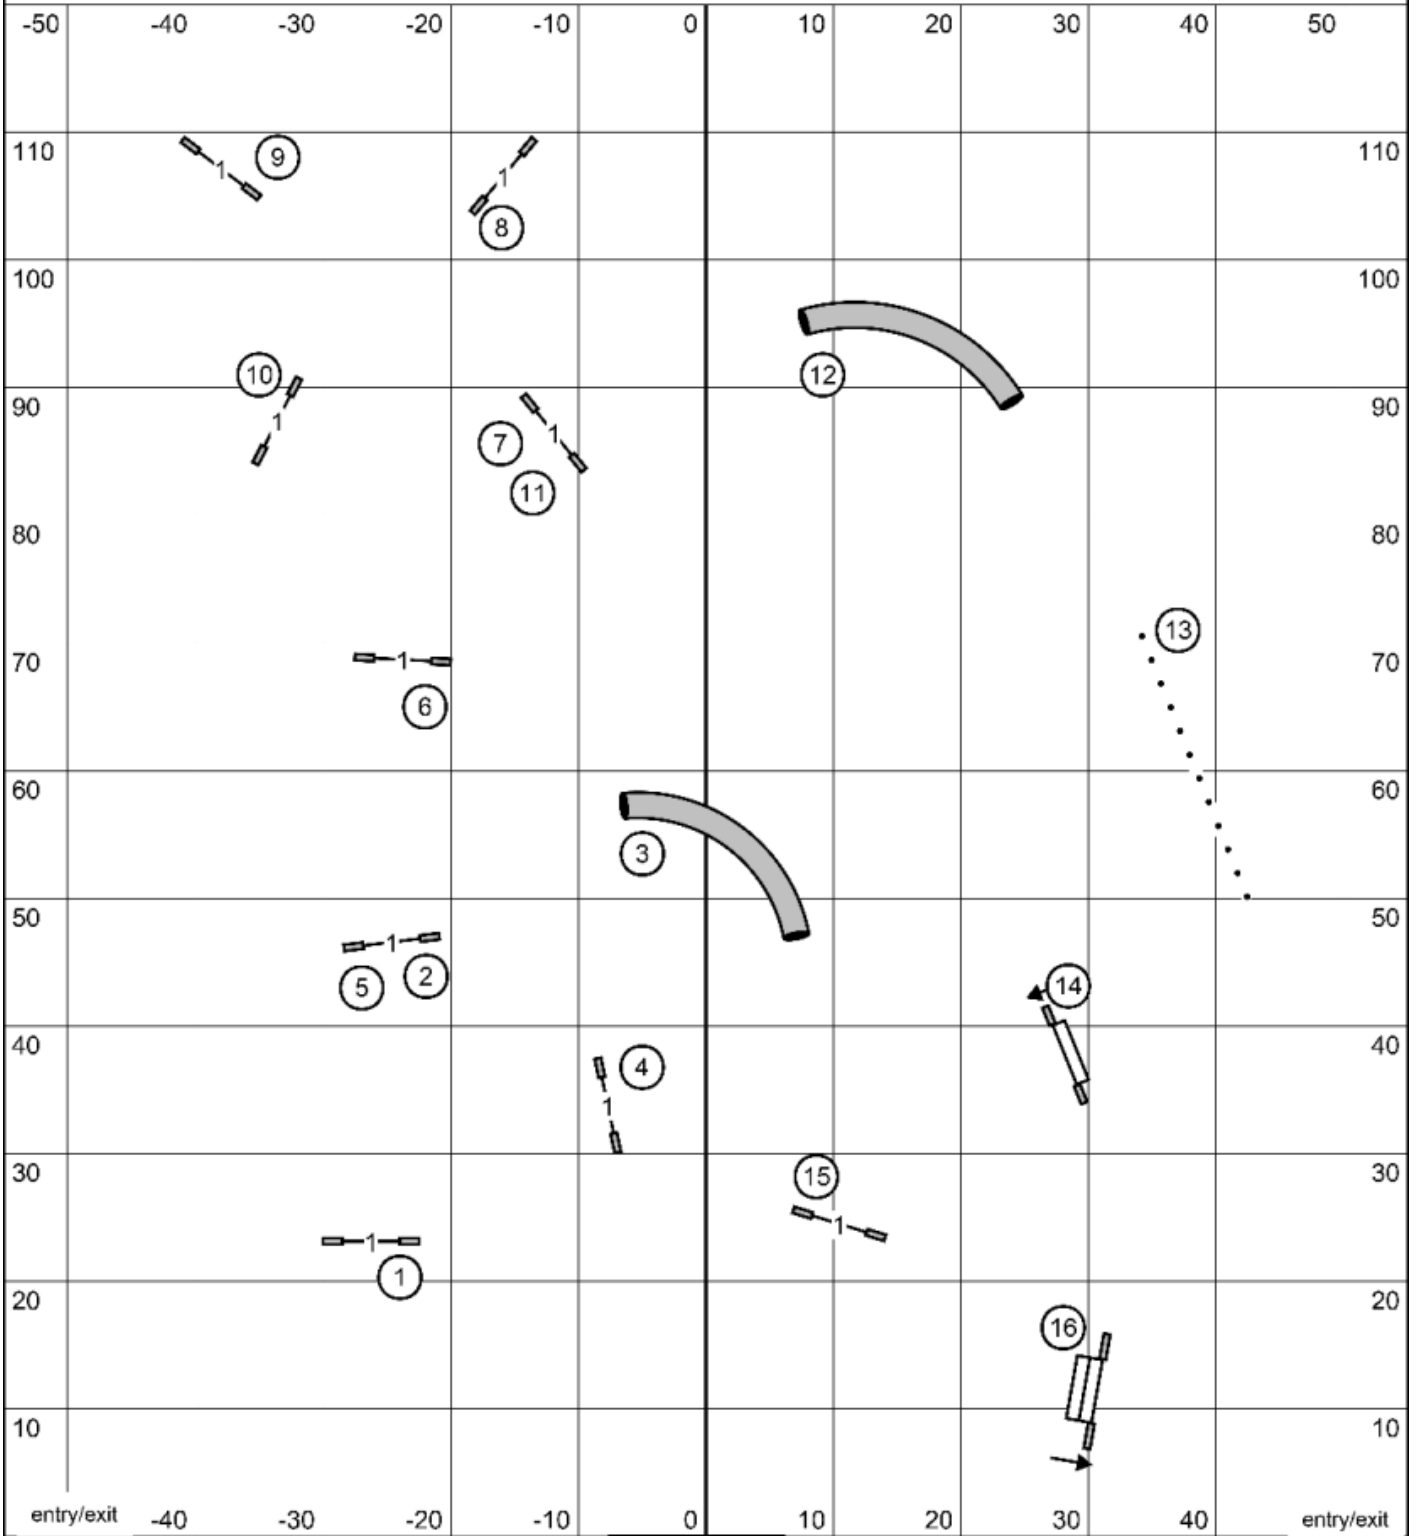

Texas Coastal Brittany Club - Novice JWW
 Friday, March 20, 2026 - Heather Dickinson

Scribe/Timer

Texas Coastal Brittany Club - Open JWW
 Friday, March 20, 2026 - Heather Dickinson

Scribe/Timer

Texas Coastal Brittany Club - Novice Standard
 Friday, March 20, 2026 - Heather Dickinson

Scribe/Timer

Texas Coastal Brittany Club - Open Standard
 Friday, March 20, 2026 - Heather Dickinson

Scribe/Timer

Texas Coastal Brittany Club - All FAST
 Friday, March 20, 2026 - Heather Dickinson

Scribe/Timer

- Master/Excellent - 6-2-7 circles - Solid line
- Open - 6 circle - 7 square OR 7 circle - 6 square - Dashed line
- Novice - 6 circle - 7 square OR 7 circle - 6 square - Dotted line

Texas Coastal Brittany Club - Master/Excellent Standard
 Friday, March 20, 2026 - Heather Dickinson