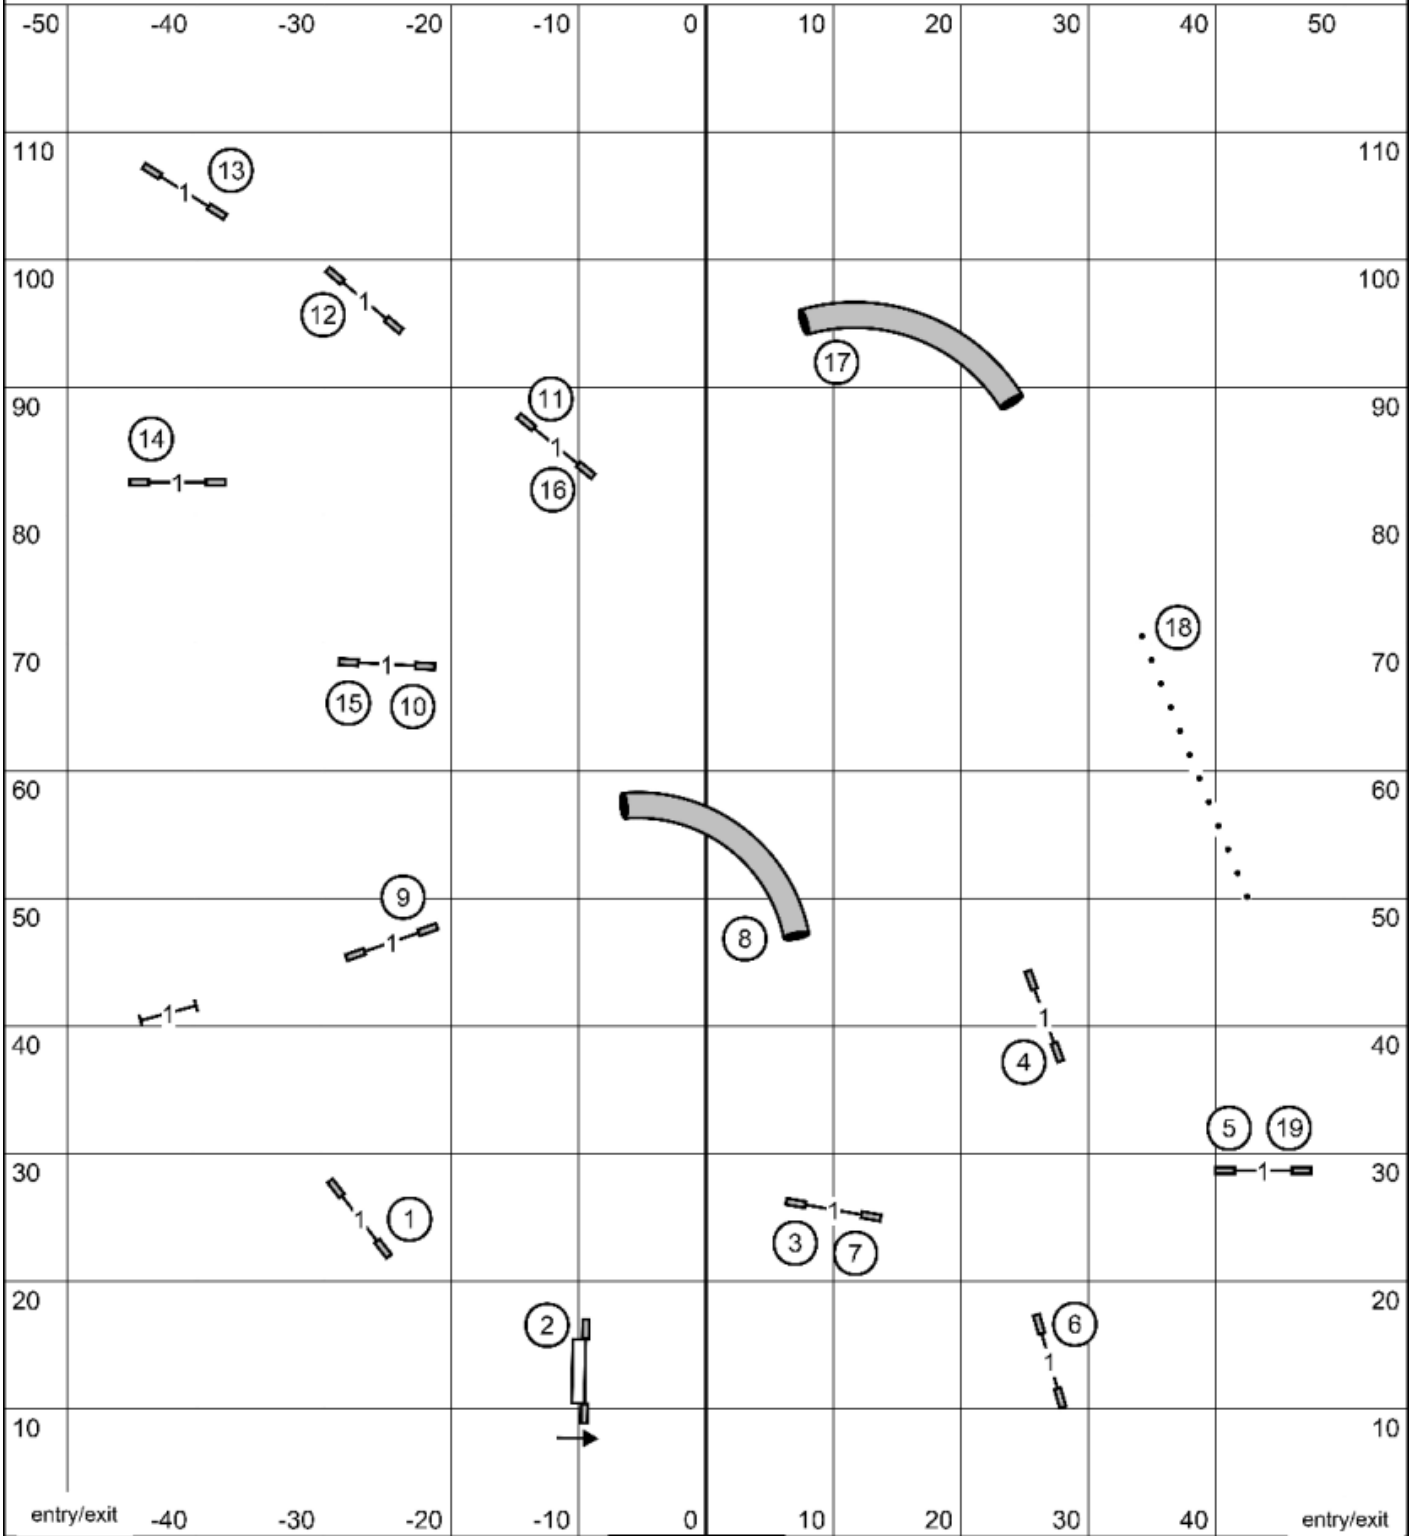

Texas Coastal Brittany Club - Premier JWW
Friday, March 20, 2026 - Heather Dickinson

Scribe/Timer