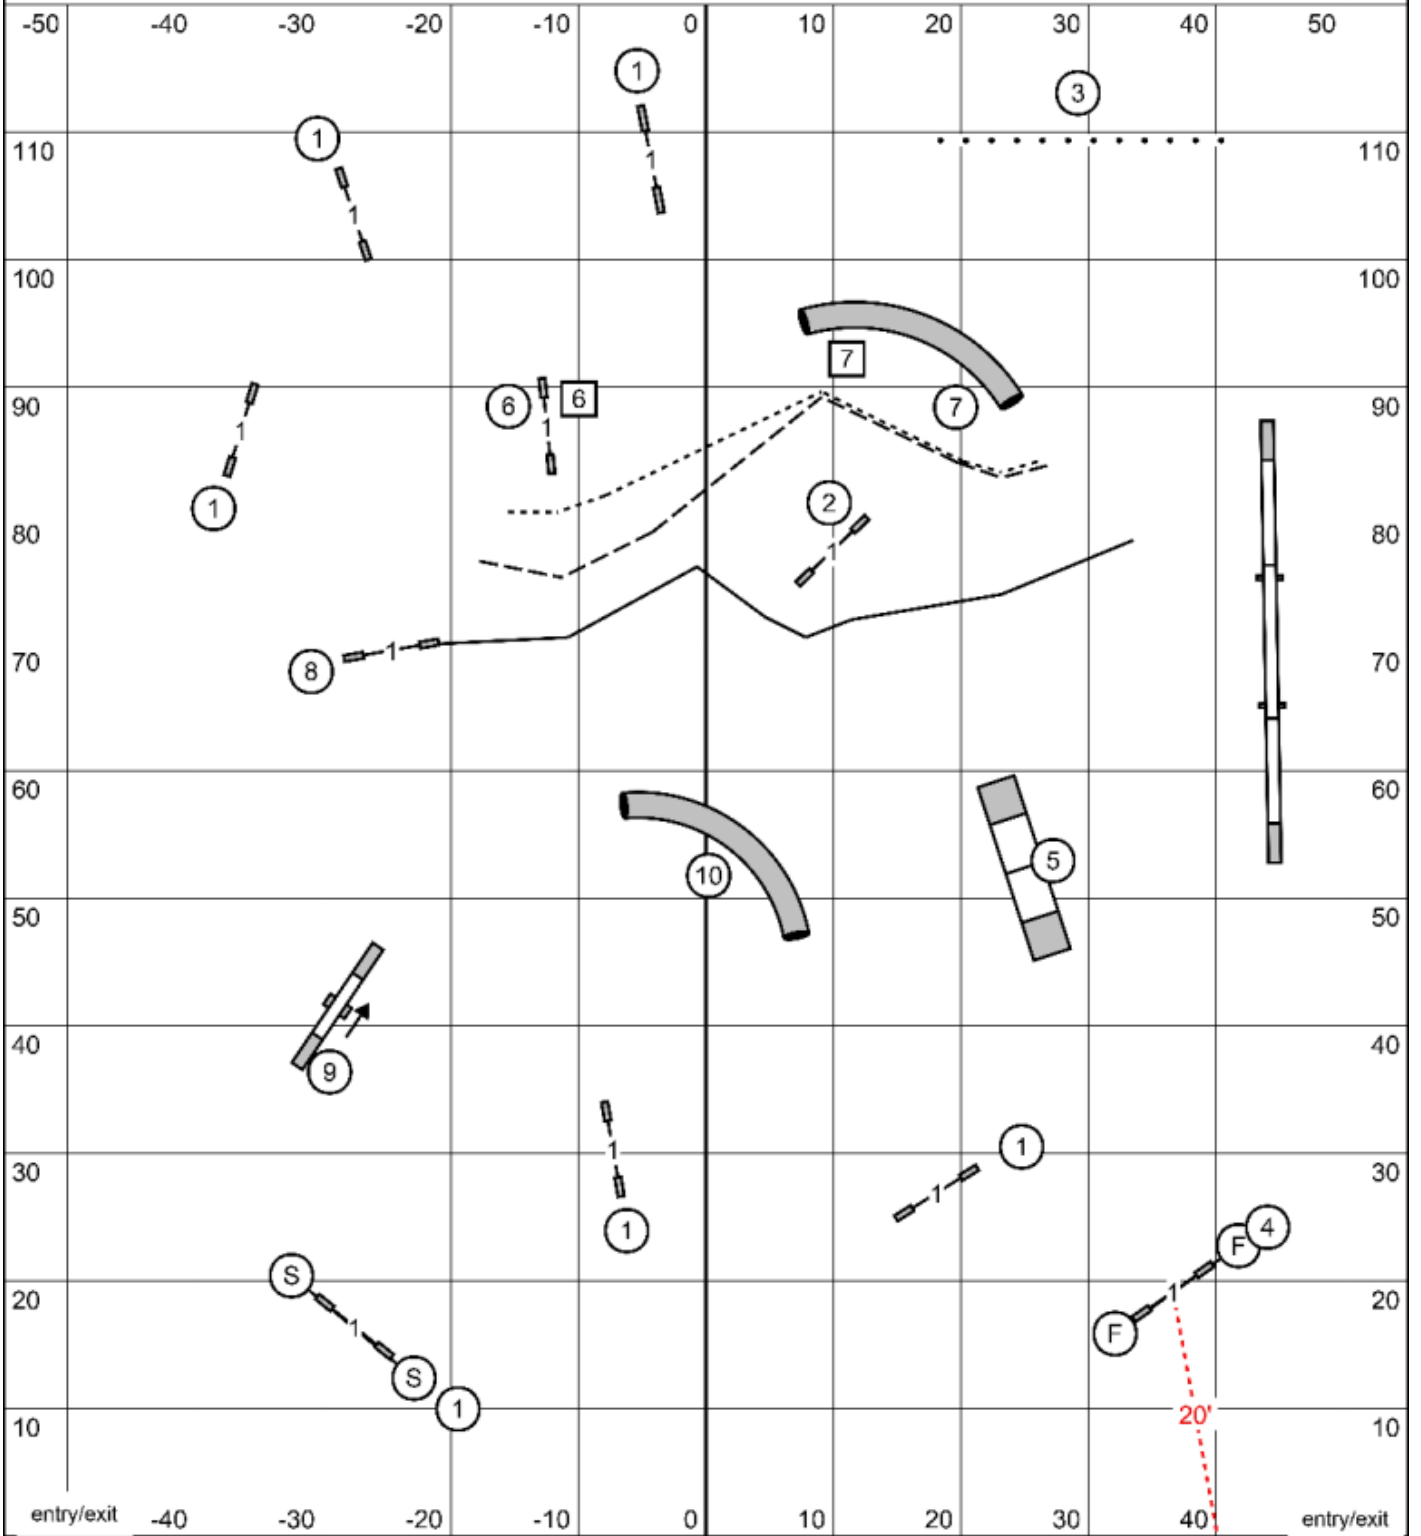

Texas Coastal Brittany Club - All FAST
Friday, March 20, 2026 - Heather Dickinson

Scribe/Timer

- Master/Excellent - 6-2-7 circles - Solid line
- Open - 6 circle - 7 square OR 7 circle - 6 square - Dashed line
- Novice - 6 circle - 7 square OR 7 circle - 6 square - Dotted line