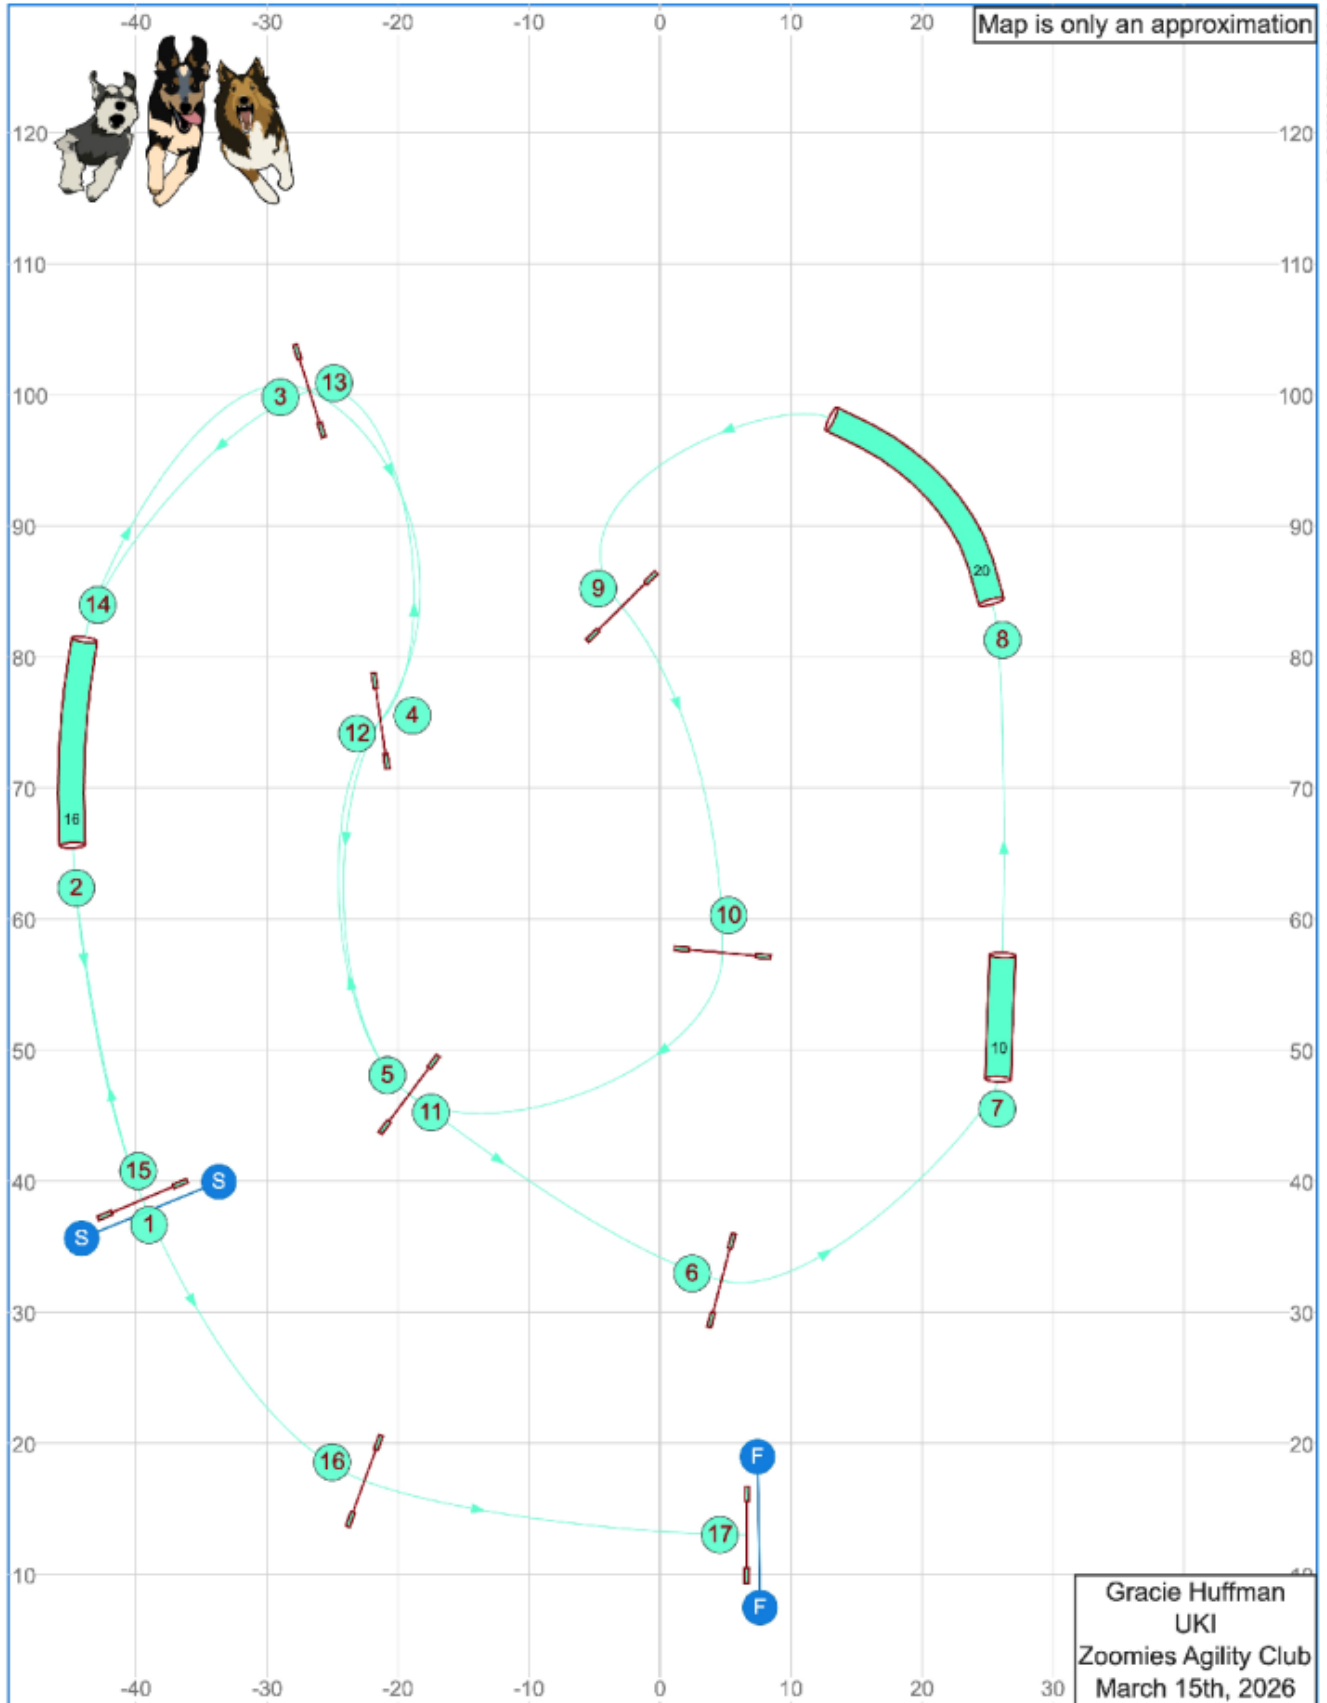

Sunday Combined Gamblers

Opening: 25 Seconds
 Gamble:
 4s, 8s, 12s: 16 seconds
 8, 12, 16, 16s, 20s: 14 seconds
 20, 22, 24: 12 seconds

Gamble:
 Red Circles: 10 points
 Mint Circles: 15 points

Start jump must be taken in the correct direction and cannot be taken again or game over. Finish jump is always live and must be taken in the correct direction for points. No back to back contacts, but back to back on the same contact (dogwalk or A-frame) is okay. No back to back teeters.

www.smarteragility.com

Sunday Beginner/Novice Jumping 1

Path length (ft): 487.5

Gracie Huffman
UKI
Zoomies Agility Club
March 15th, 2026

www.smarteragility.com

Sunday Beginner/Novice Jumping 2

Map is only an approximation

Mar 5, 2026 6:18 PM (v6.10.1)

Path length (ft): 517.3

www.smarteragility.com

Sunday Senior/Champ Speedstakes

Mar 5, 2026 8:34 PM (v8.10.1)

Path length (ft): 549.4

www.smarteragility.com

Sunday Beginner/Novice Speedstakes

Path length (ft): 516

www.smarteragility.com