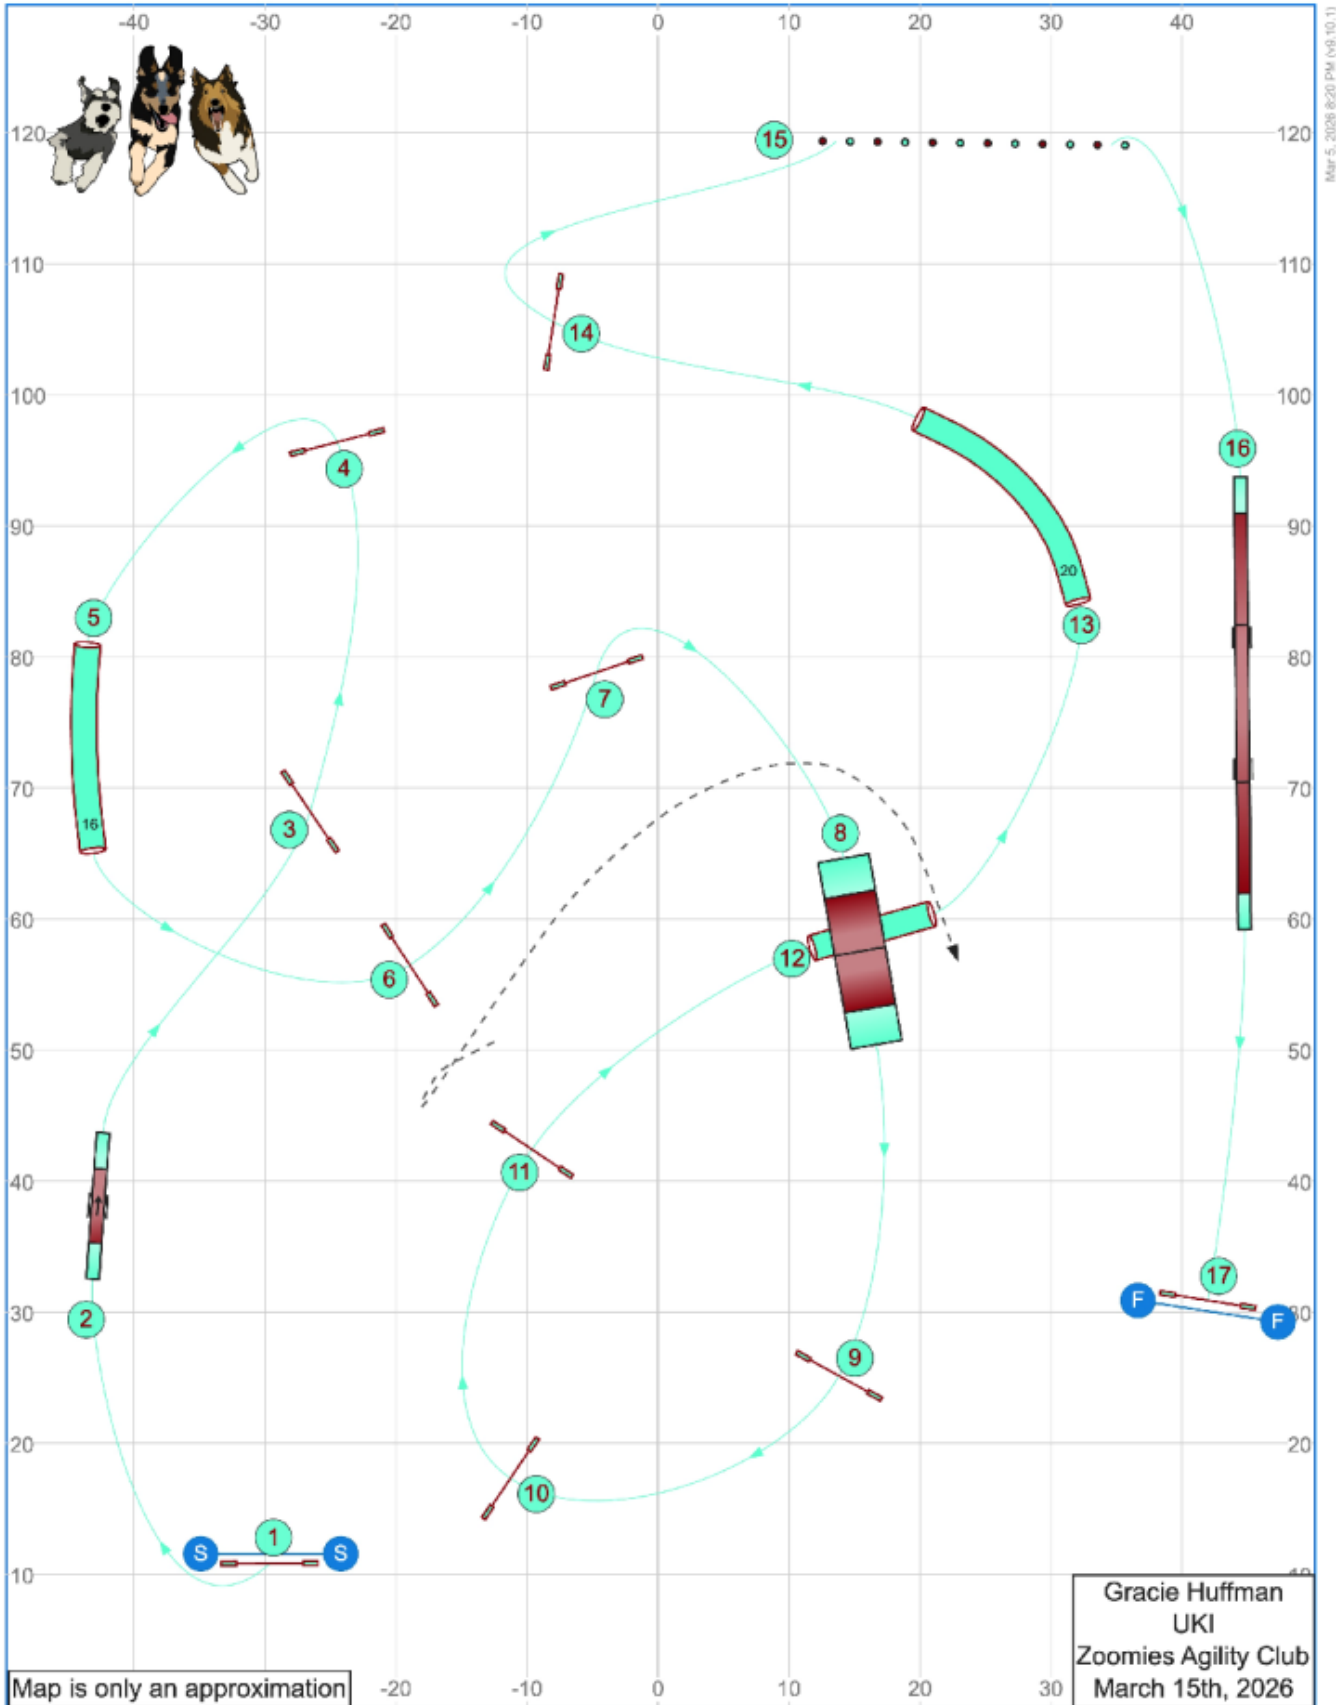

Sunday Combined Gamblers

Opening: 25 Seconds
 Gamble:
 4s, 8s, 12s: 16 seconds
 8, 12, 16, 16s, 20s: 14 seconds
 20, 22, 24: 12 seconds

Gamble:
 Red Circles: 10 points
 Mint Circles: 15 points

Start jump must be taken in the correct direction and cannot be taken again or game over. Finish jump is always live and must be taken in the correct direction for points. No back to back contacts, but back to back on the same contact (dogwalk or A-frame) is okay. No back to back teeters.

Sunday Senior/Champ Agility

Path length (ft): 592.8

www.smarteragility.com

Sunday Beginner/Novice Agility

Mar 5, 2026 8:09 PM (v8.10.1)

Gracie Huffman
UKI
Zoomies Agility Club
March 15th, 2026

Path length (ft): 559.3

www.smarteragility.com

Sunday Beginner/Novice Jumping 1

Path length (ft): 487.5

Gracie Huffman
UKI
Zoomies Agility Club
March 15th, 2026

www.smarteragility.com

Sunday Beginner/Novice Jumping 2

Map is only an approximation

Path length (ft): 516

www.smarteragility.com