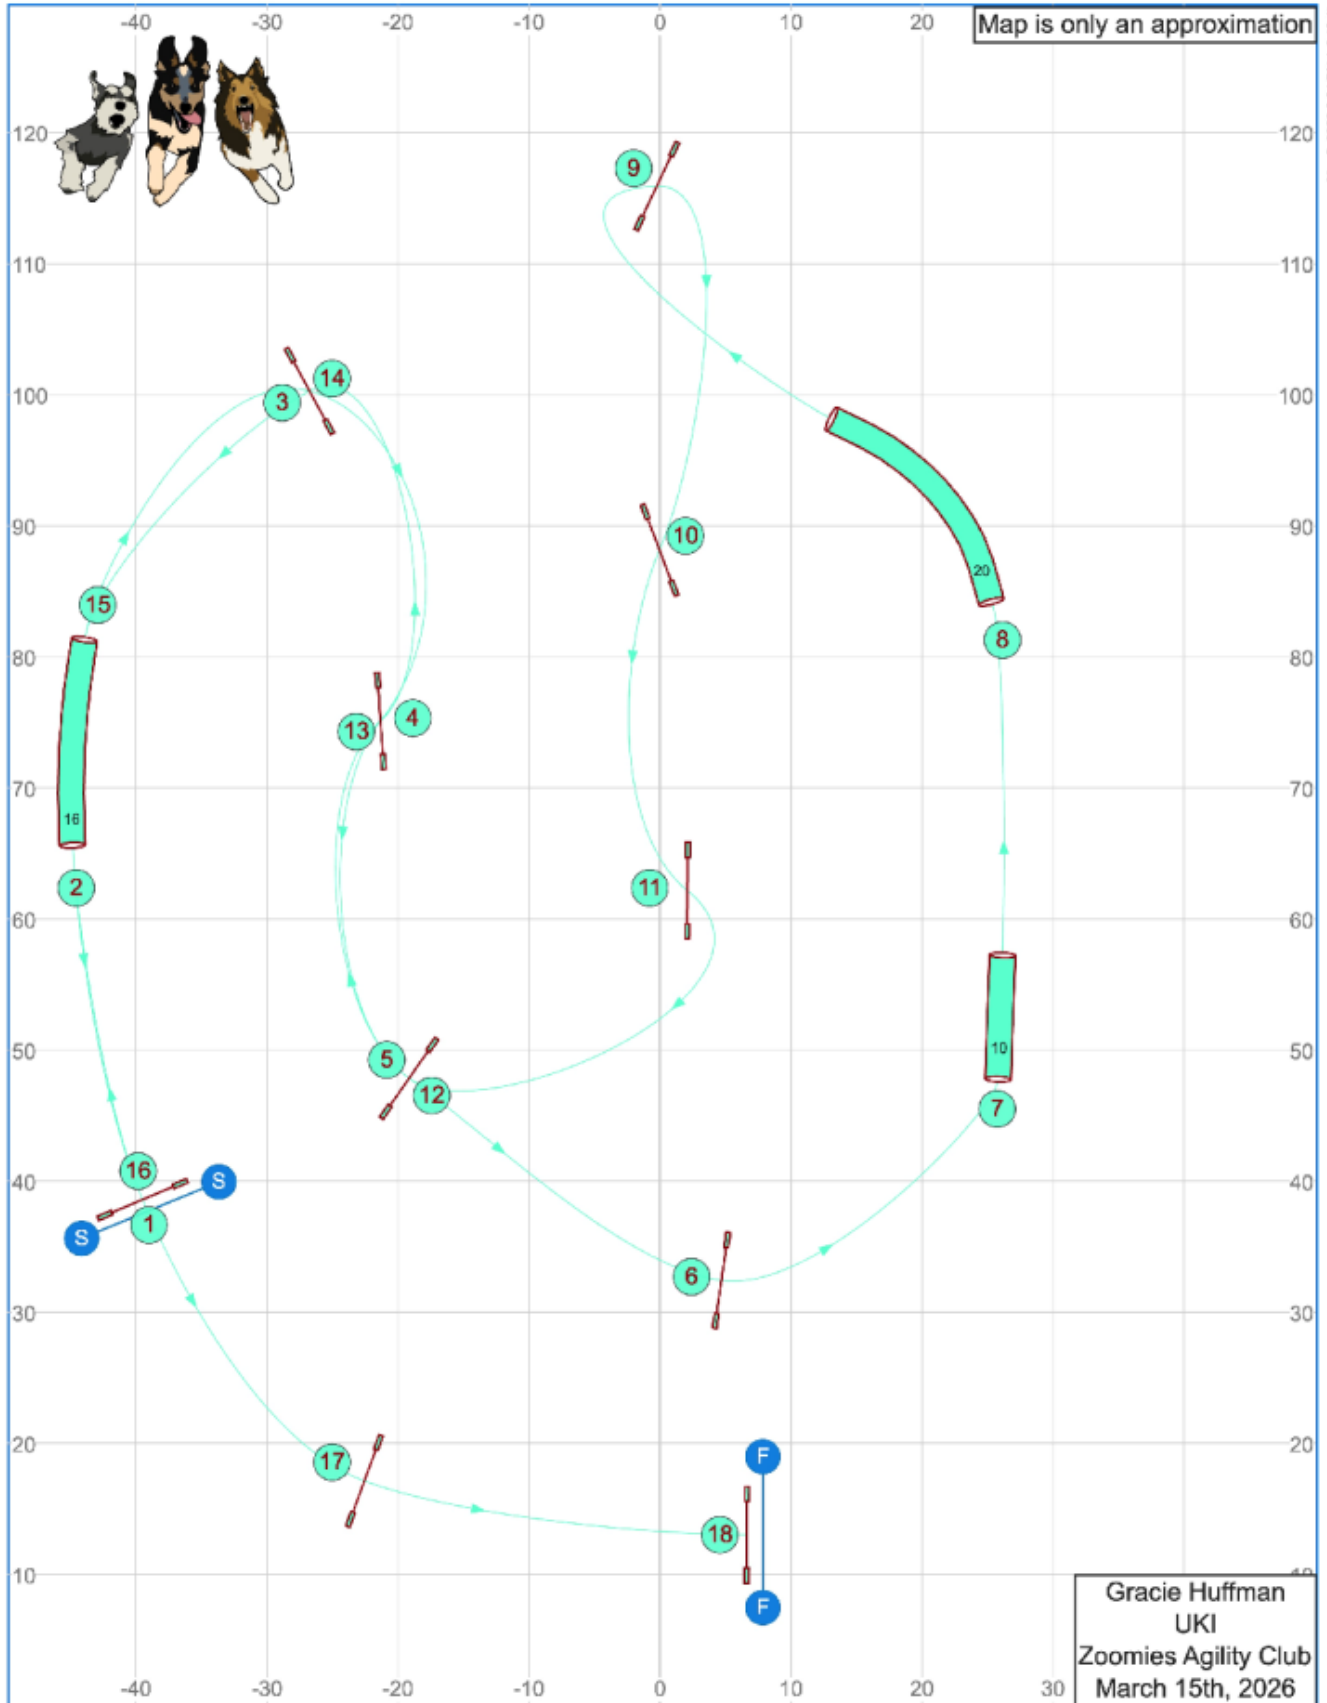

Sunday Combined Gamblers

Opening: 25 Seconds
 Gamble:
 4s, 8s, 12s: 16 seconds
 8, 12, 16, 16s, 20s: 14 seconds
 20, 22, 24: 12 seconds

Gamble:
 Red Circles: 10 points
 Mint Circles: 15 points

Start jump must be taken in the correct direction and cannot be taken again or game over. Finish jump is always live and must be taken in the correct direction for points. No back to back contacts, but back to back on the same contact (dogwalk or A-frame) is okay. No back to back teeters.

www.smarteragility.com

Sunday Beginner/Novice Jumping 1

Path length (ft): 487.5

Gracie Huffman
UKI
Zoomies Agility Club
March 15th, 2026

www.smarteragility.com

Sunday Beginner/Novice Jumping 2

Map is only an approximation

Mar 5, 2026 6:18 PM (v6.10.1)

Path length (ft): 517.3

www.smarteragility.com

Sunday Senior/Champ Speedstakes

Mar 5, 2026 8:34 PM (v8.10.1)

Path length (ft): 549.4

www.smarteragility.com

Sunday Beginner/Novice Speedstakes

Path length (ft): 516

www.smarteragility.com