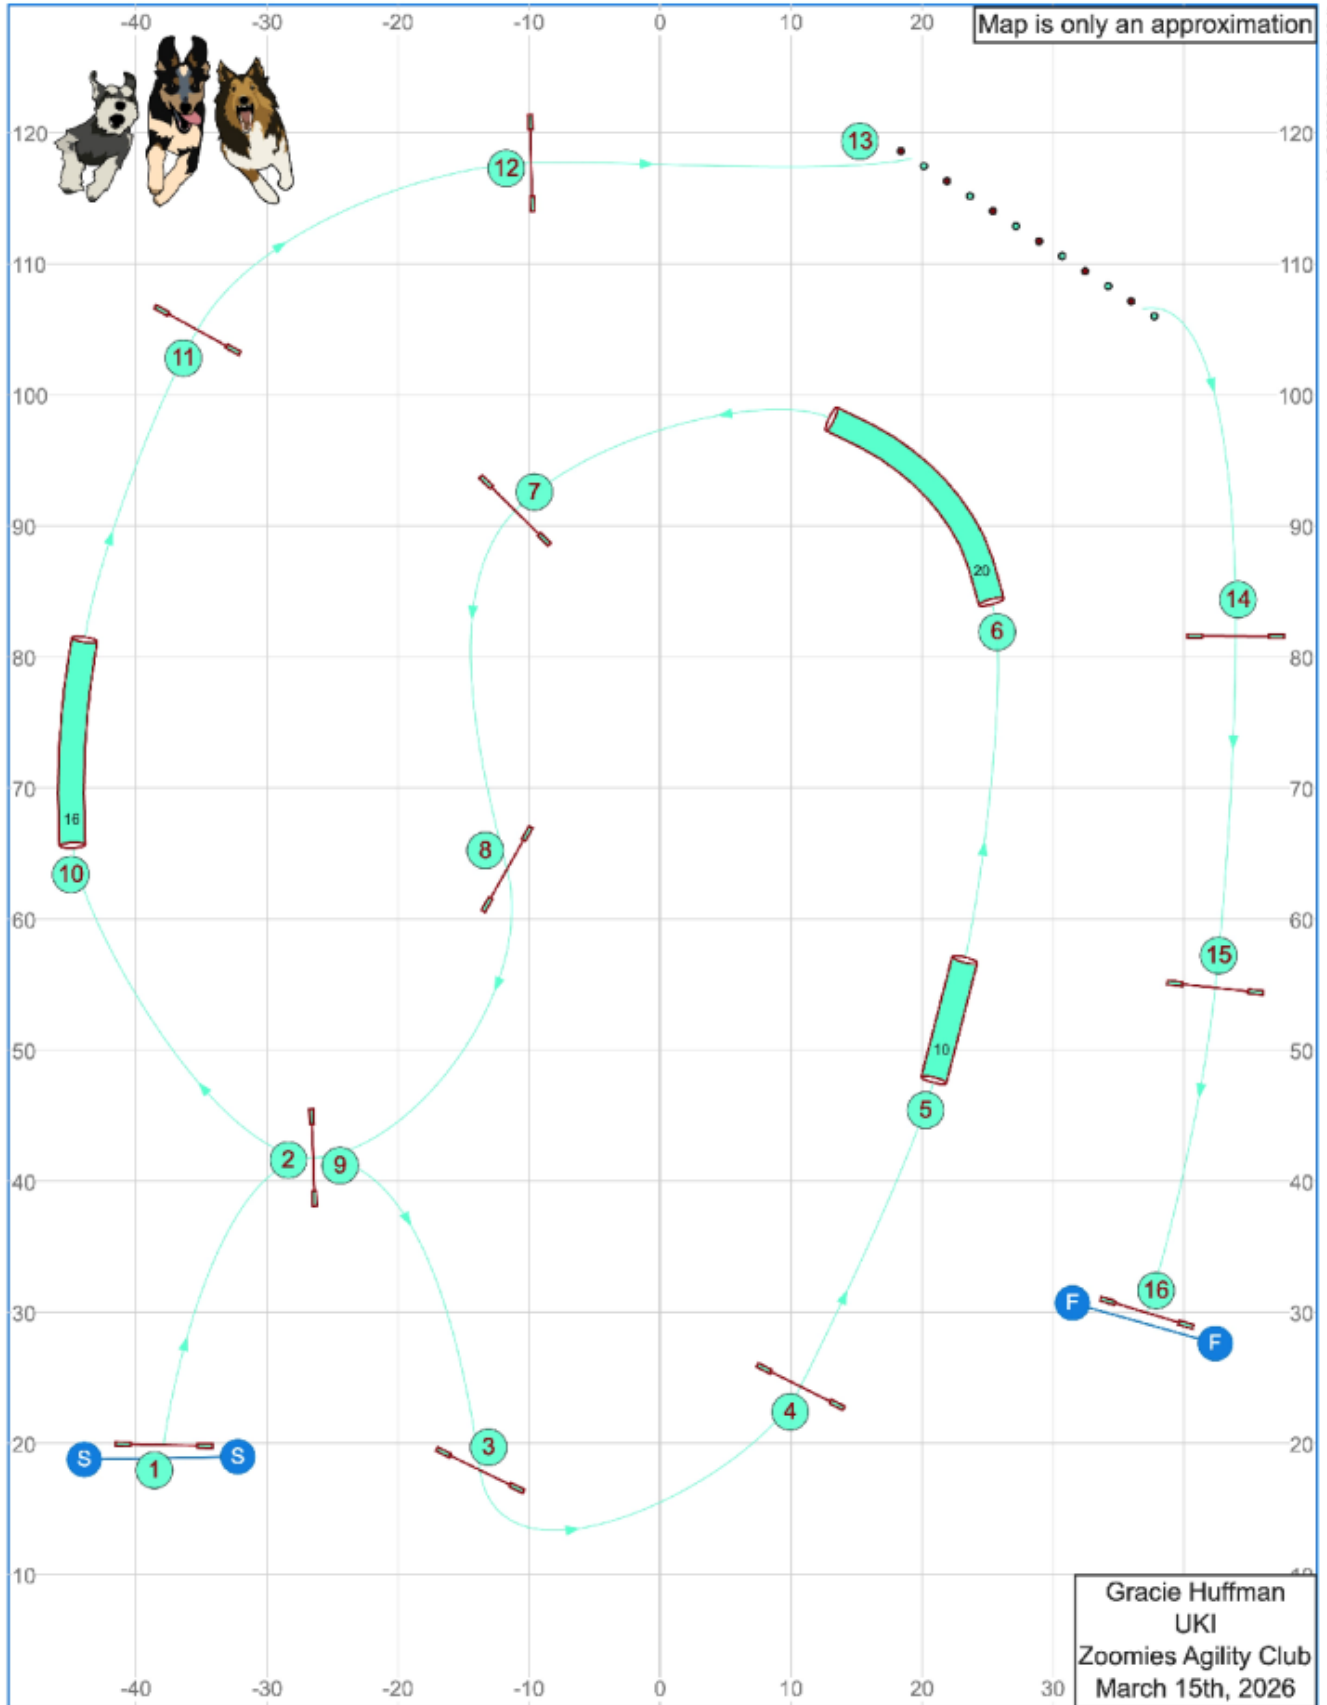

Sunday Combined Gamblers

Opening: 25 Seconds
 Gamble:
 4s, 8s, 12s: 16 seconds
 8, 12, 16, 16s, 20s: 14 seconds
 20, 22, 24: 12 seconds

Gamble:
 Red Circles: 10 points
 Mint Circles: 15 points

Start jump must be taken in the correct direction and cannot be taken again or game over. Finish jump is always live and must be taken in the correct direction for points. No back to back contacts, but back to back on the same contact (dogwalk or A-frame) is okay. No back to back teeters.

Sunday Senior/Champ Agility

Path length (ft): 592.8

www.smarteragility.com

Sunday Beginner/Novice Agility

Mar 5, 2026 8:09 PM (v8.10.1)

Gracie Huffman
UKI
Zoomies Agility Club
March 15th, 2026

Path length (ft): 559.3

www.smarteragility.com

Sunday Beginner/Novice Jumping 1

Path length (ft): 487.5

Gracie Huffman
UKI
Zoomies Agility Club
March 15th, 2026

www.smarteragility.com

Sunday Beginner/Novice Jumping 2

Map is only an approximation

Path length (ft): 516

www.smarteragility.com