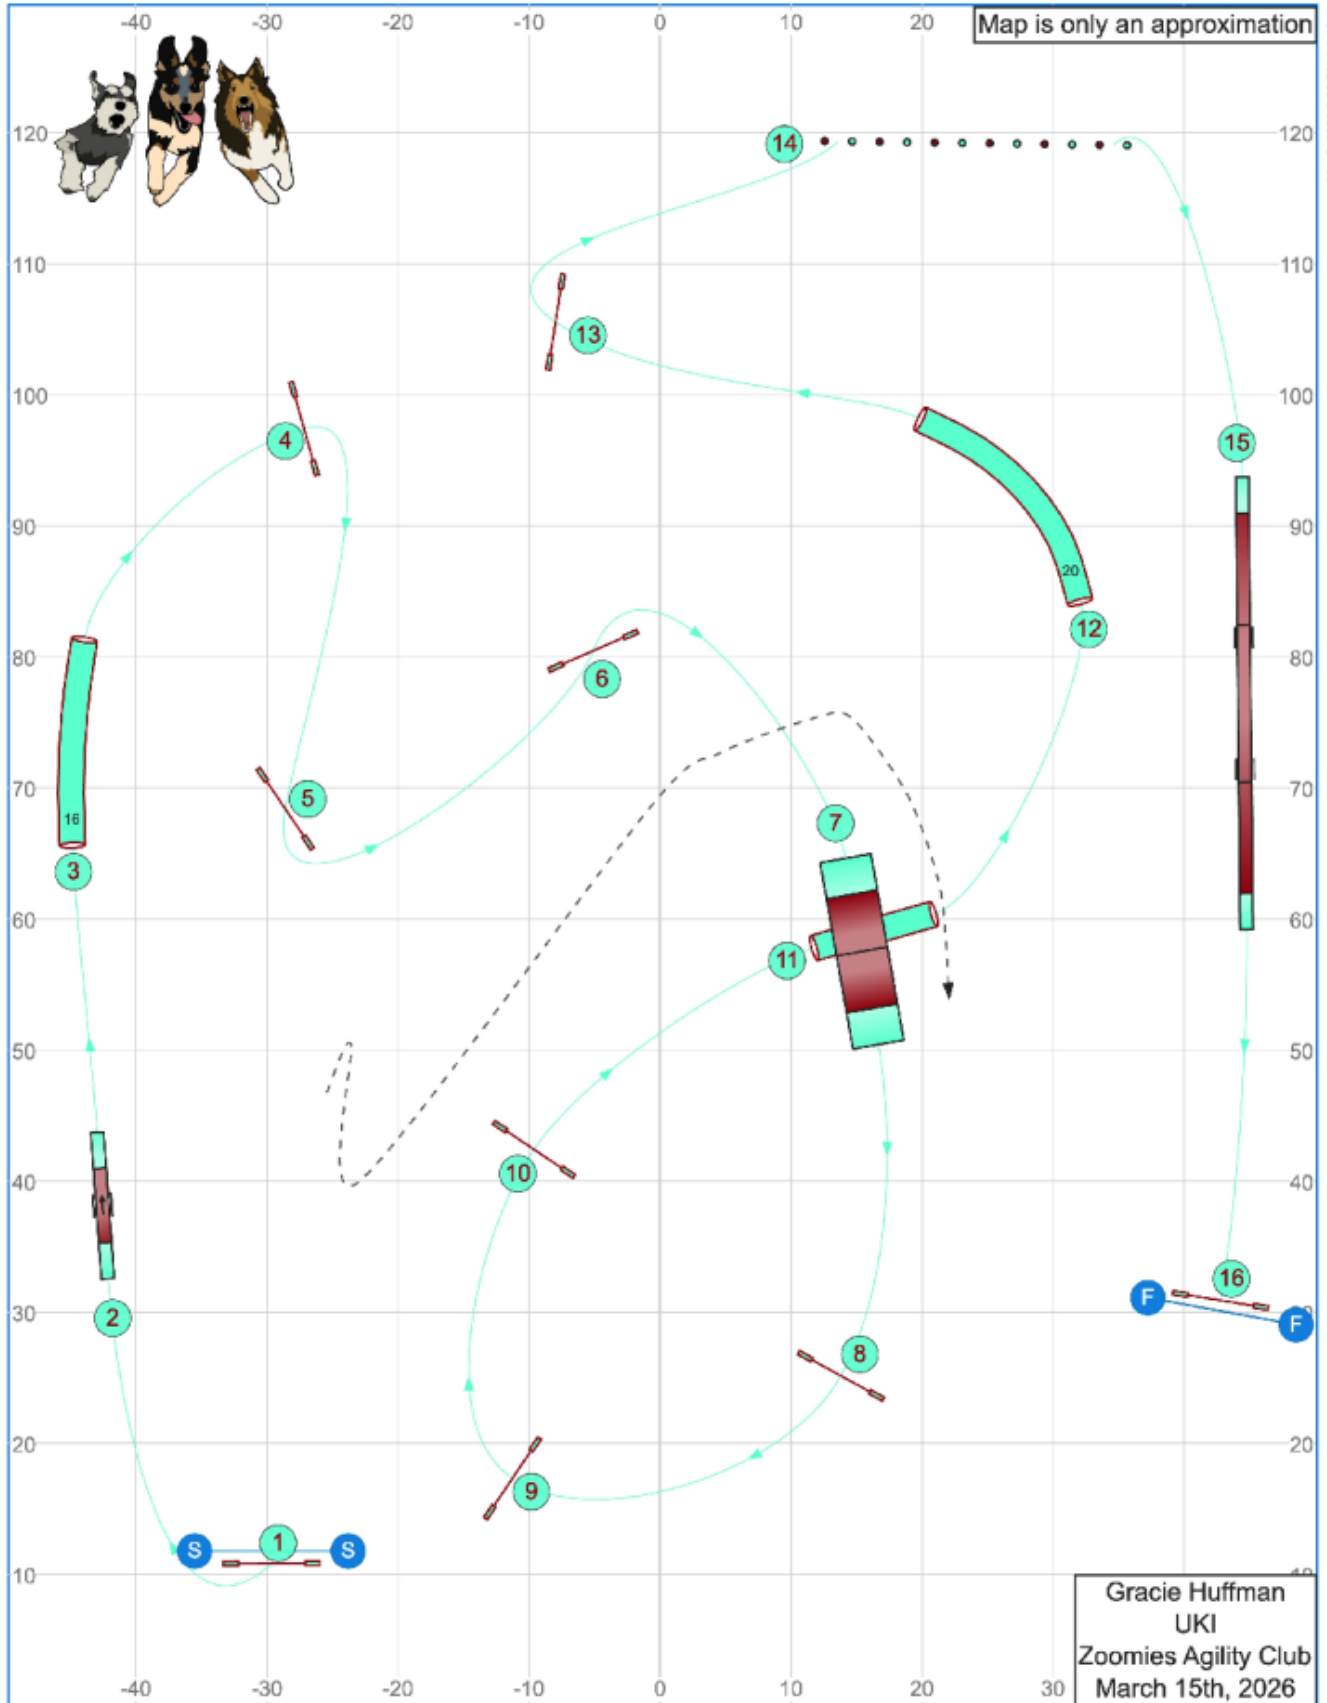

Sunday Combined Gamblers

Opening: 25 Seconds
 Gamble:
 4s, 8s, 12s: 16 seconds
 8, 12, 16, 16s, 20s: 14 seconds
 20, 22, 24: 12 seconds

Gamble:
 Red Circles: 10 points
 Mint Circles: 15 points

Start jump must be taken in the correct direction and cannot be taken again or game over. Finish jump is always live and must be taken in the correct direction for points. No back to back contacts, but back to back on the same contact (dogwalk or A-frame) is okay. No back to back teeters.

Sunday Senior/Champ Agility

Path length (ft): 592.8

www.smarteragility.com

Sunday Beginner/Novice Agility

Mar 5, 2026 8:09 PM (v8.10.1)

Gracie Huffman
UKI
Zoomies Agility Club
March 15th, 2026

Path length (ft): 559.3

www.smarteragility.com

Sunday Beginner/Novice Jumping 1

Path length (ft): 487.5

Gracie Huffman
UKI
Zoomies Agility Club
March 15th, 2026

www.smarteragility.com

Sunday Beginner/Novice Jumping 2

Map is only an approximation

Path length (ft): 516

www.smarteragility.com