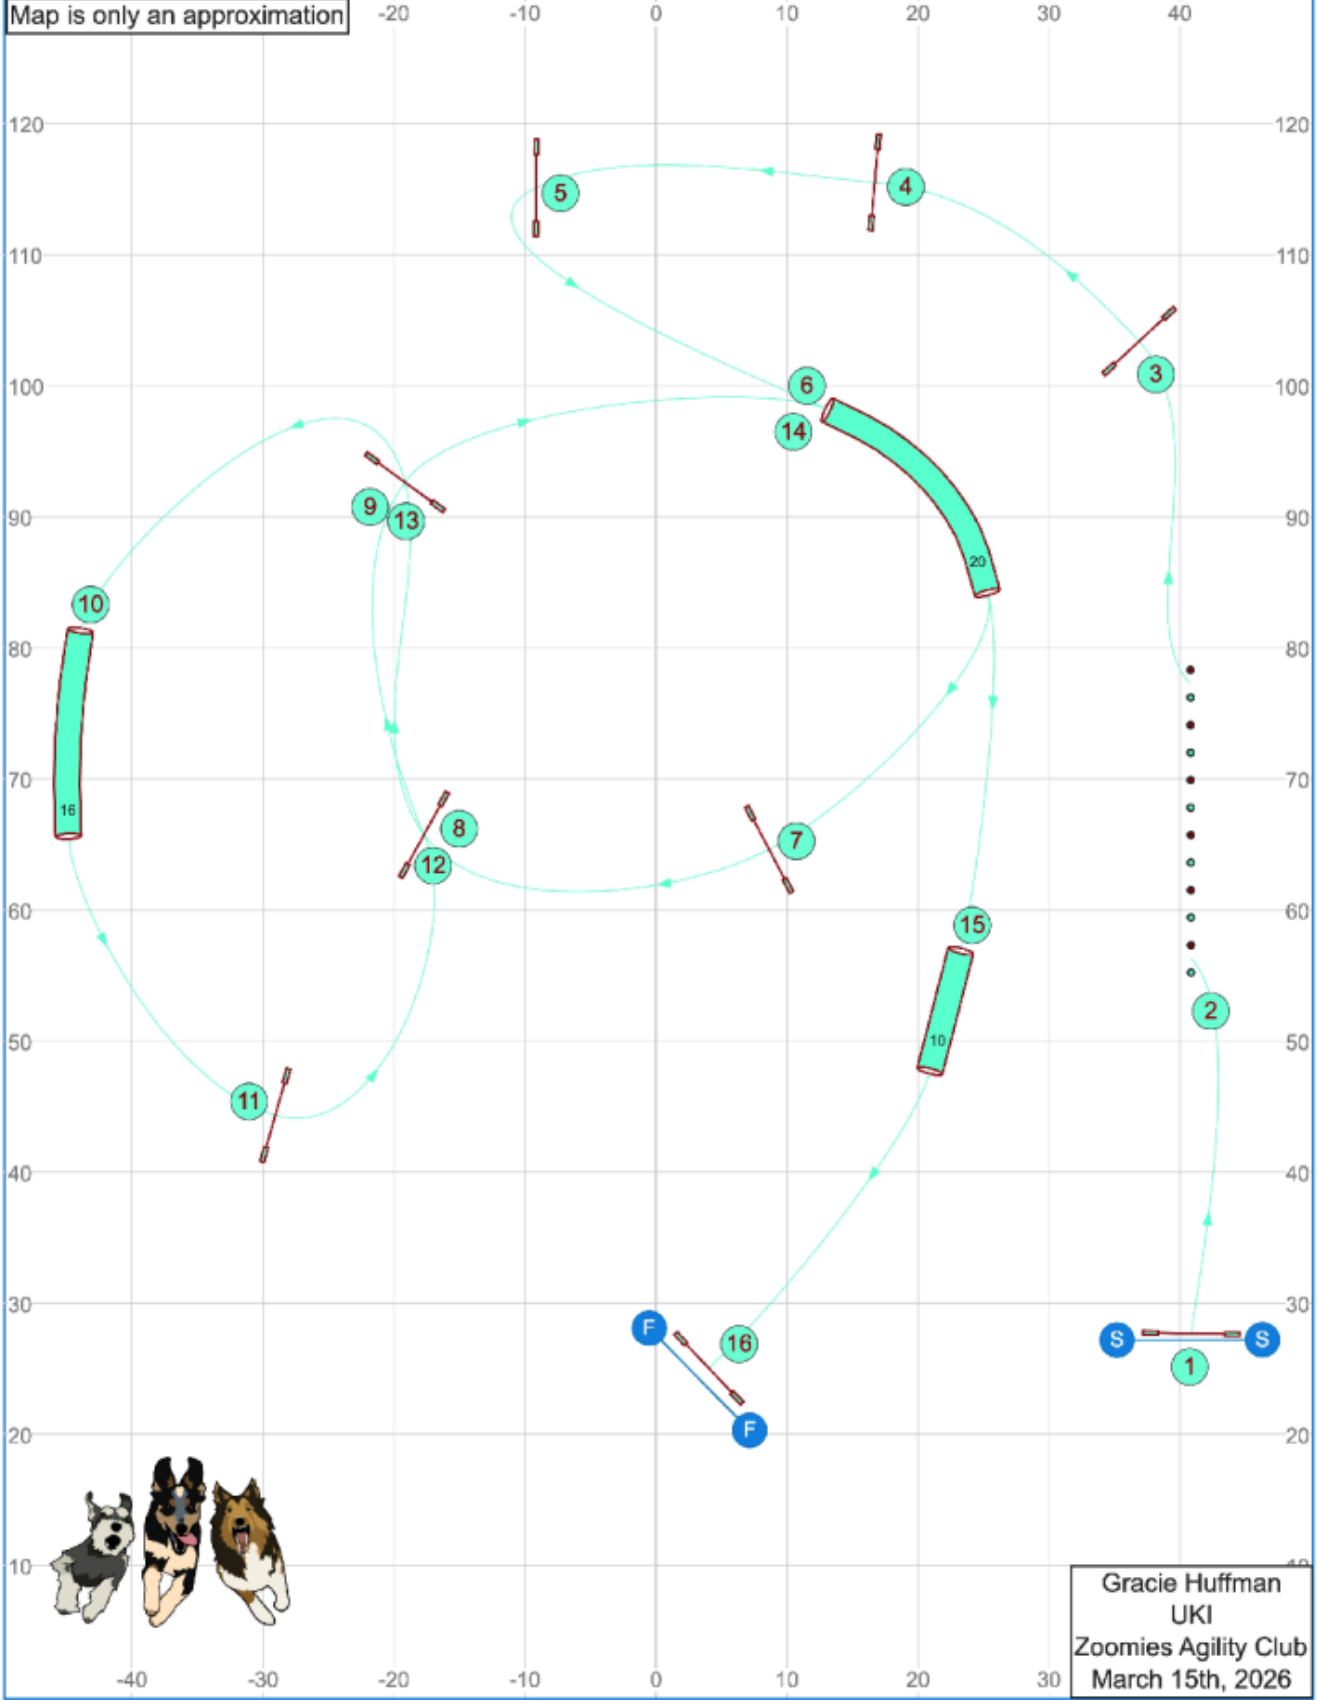

Sunday Combined Gamblers

Opening: 25 Seconds
 Gamble:
 4s, 8s, 12s: 16 seconds
 8, 12, 16, 16s, 20s: 14 seconds
 20, 22, 24: 12 seconds

Gamble:
 Red Circles: 10 points
 Mint Circles: 15 points

Start jump must be taken in the correct direction and cannot be taken again or game over. Finish jump is always live and must be taken in the correct direction for points. No back to back contacts, but back to back on the same contact (dogwalk or A-frame) is okay. No back to back teeters.

www.smarteragility.com

Sunday Beginner/Novice Jumping 1

Path length (ft): 487.5

Gracie Huffman
UKI
Zoomies Agility Club
March 15th, 2026

www.smarteragility.com

Sunday Beginner/Novice Jumping 2

Map is only an approximation

Mar 5, 2026 6:18 PM (v6.10.1)

Path length (ft): 517.3

www.smarteragility.com

Sunday Senior/Champ Speedstakes

Mar 5, 2026 8:34 PM (v8.10.1)

Path length (ft): 549.4

www.smarteragility.com

Sunday Beginner/Novice Speedstakes

Path length (ft): 516

www.smarteragility.com