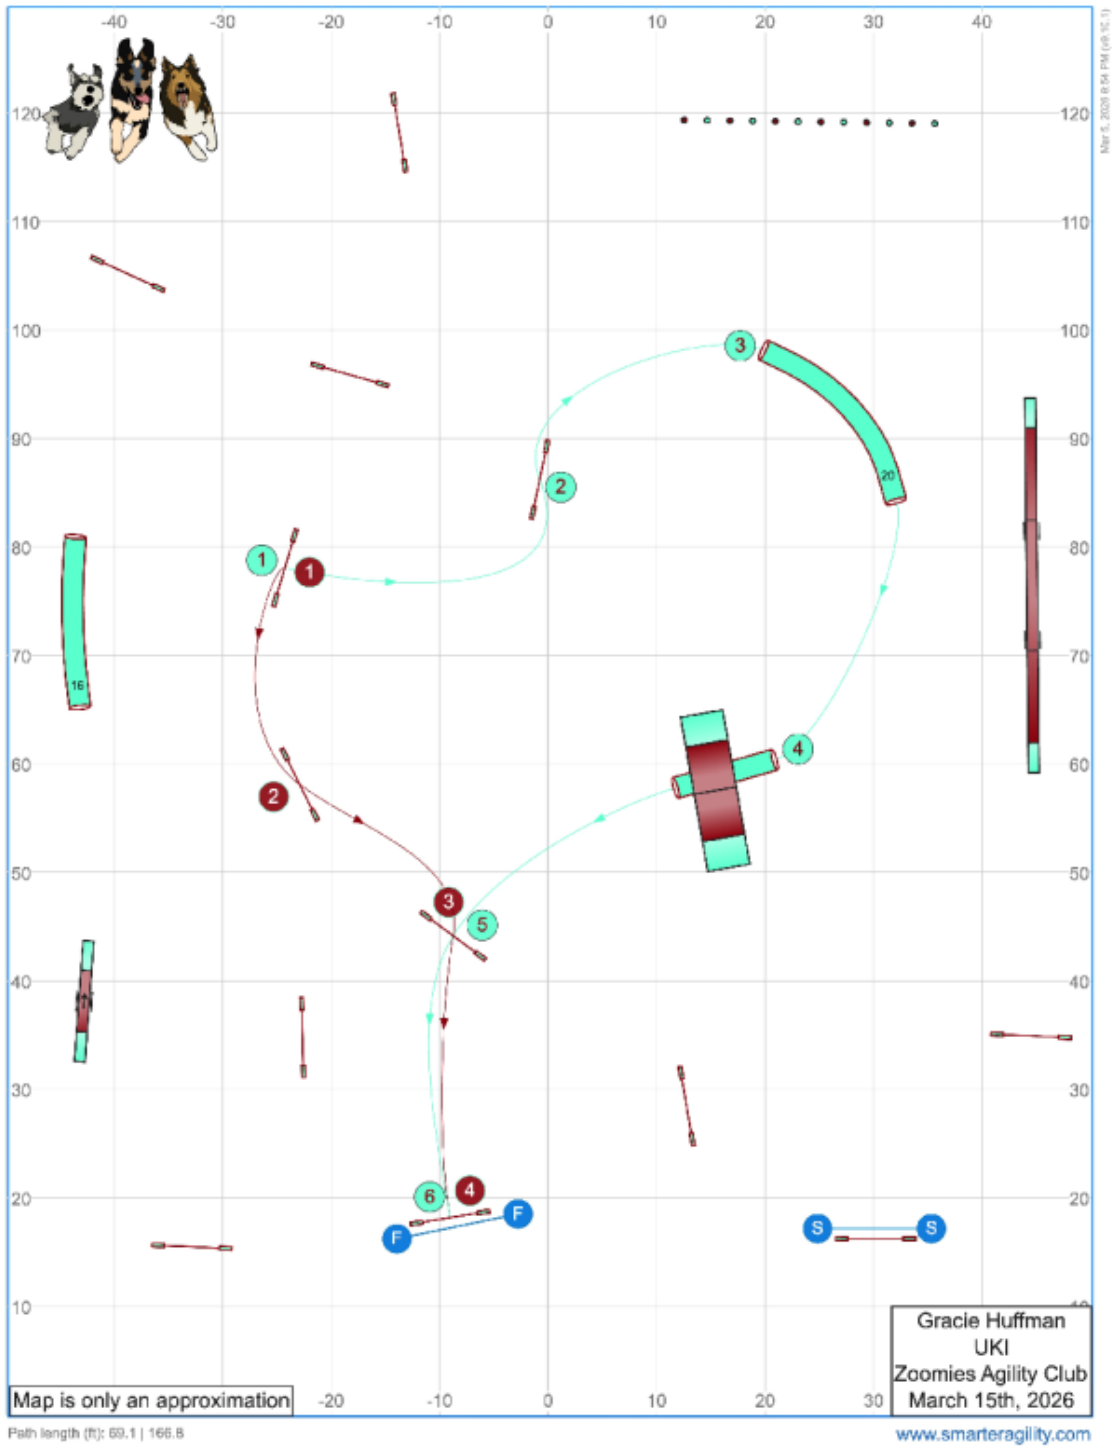

Sunday Combined Gamblers

Opening: 25 Seconds
 Gamble:
 4s, 8s, 12s: 16 seconds
 8, 12, 16, 16s, 20s: 14 seconds
 20, 22, 24: 12 seconds

Gamble:
 Red Circles: 10 points
 Mint Circles: 15 points

Start jump must be taken in the correct direction and cannot be taken again or game over. Finish jump is always live and must be taken in the correct direction for points. No back to back contacts, but back to back on the same contact (dogwalk or A-frame) is okay. No back to back teeters.

Sunday Senior/Champ Agility

Path length (ft): 592.8

www.smarteragility.com

Sunday Beginner/Novice Agility

Mar 5, 2026 8:09 PM (v8.10.1)

Gracie Huffman
UKI
Zoomies Agility Club
March 15th, 2026

Path length (ft): 559.3

www.smarteragility.com

Sunday Beginner/Novice Jumping 1

Path length (ft): 487.5

Gracie Huffman
UKI
Zoomies Agility Club
March 15th, 2026

www.smarteragility.com

Sunday Beginner/Novice Jumping 2

Map is only an approximation

Path length (ft): 516

www.smarteragility.com