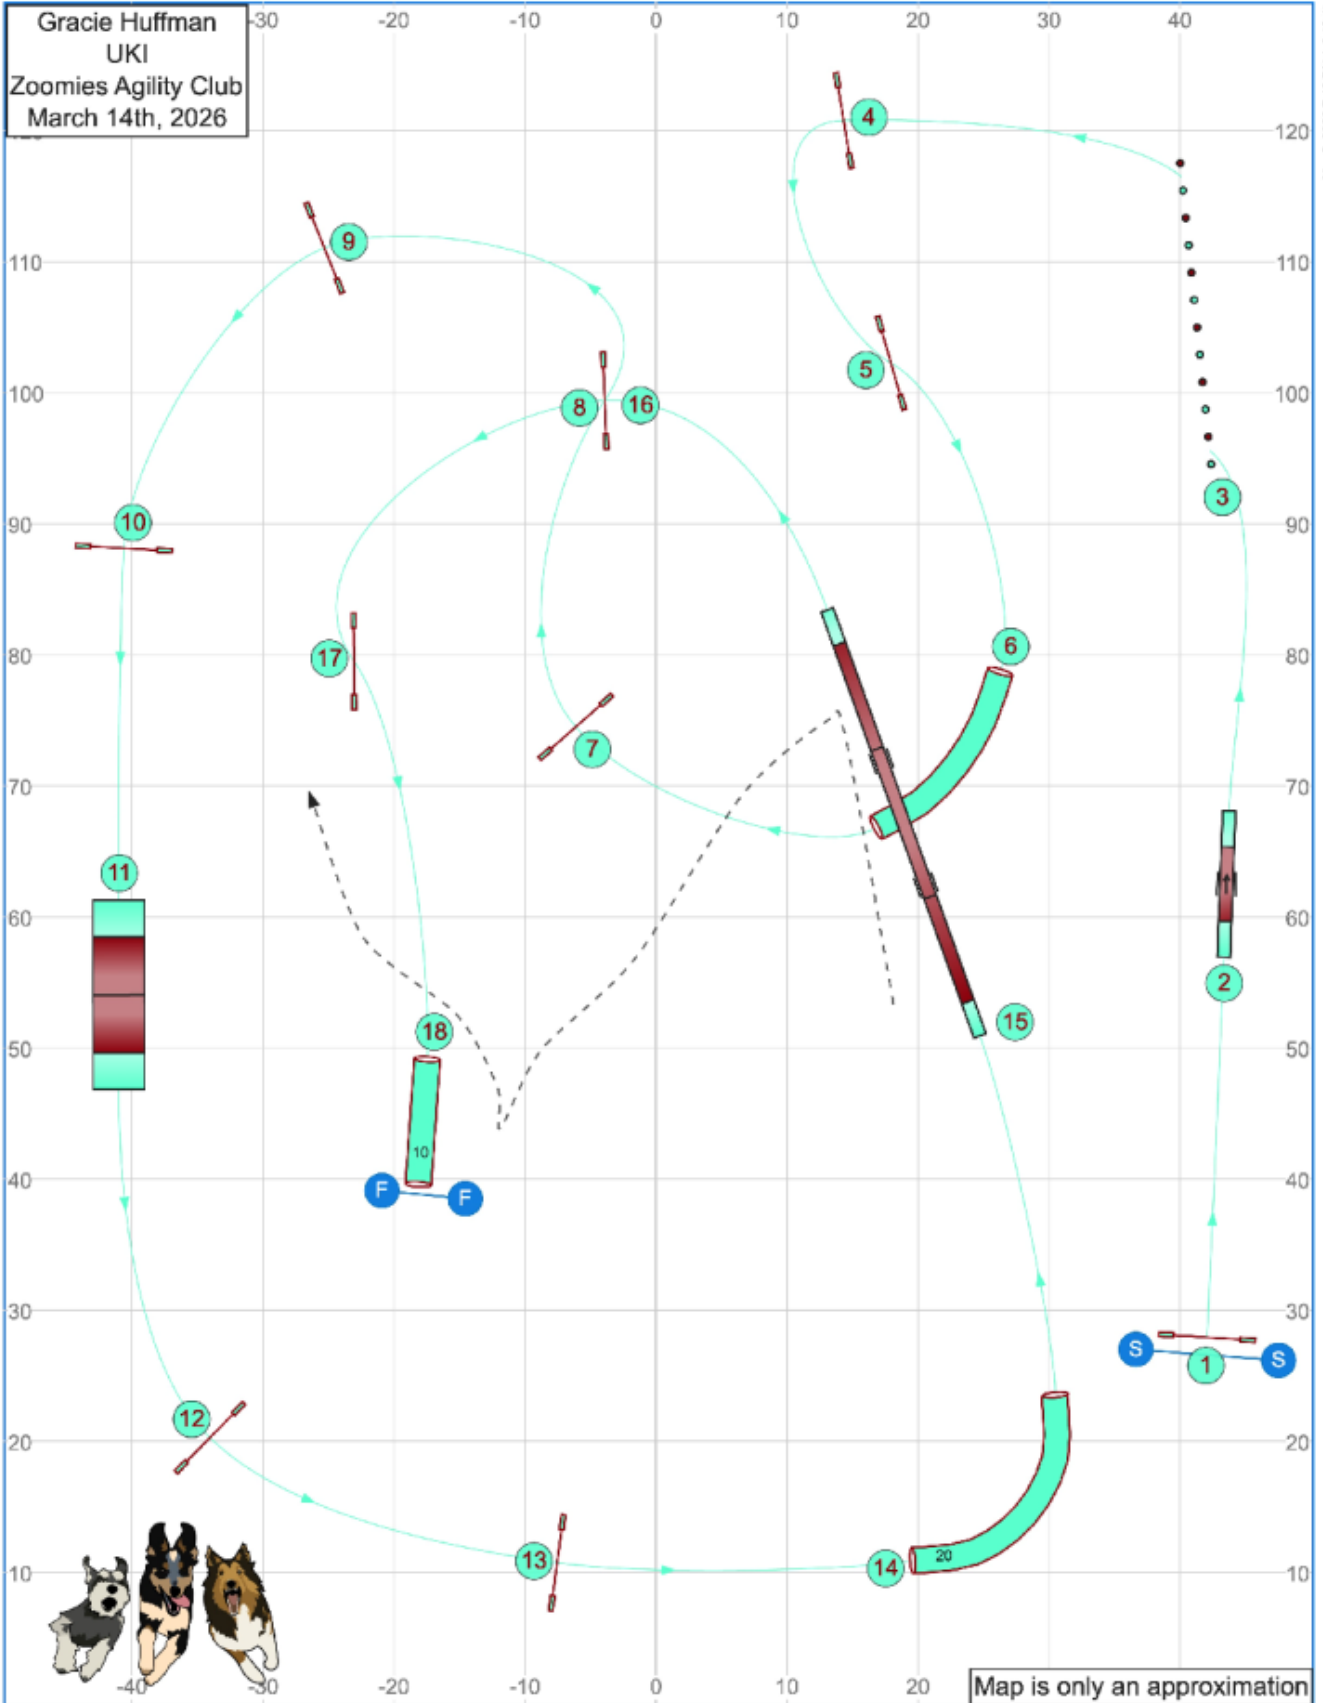

# Saturday Masters Series Agility

Path length (ft): 599

www.smarteragility.com

# Saturday Beginner/Novice Agility 1

Gracie Huffman  
UKI  
Zoomies Agility Club  
March 14th, 2026

Mar 5, 2026 1:53 PM (v6.10.1)

Map is only an approximation

Path length (ft): 603.4

[www.smarteragility.com](http://www.smarteragility.com)

# Saturday Senior/Champ Agility 2

Gracie Huffman  
UKI  
Zoomies Agility Club  
March 14th, 2026

Mar 5, 2026 8:00 PM (v6.10.1)

Path length (ft): 609.8

www.smarteragility.com

# Saturday Beginner/Novice Agility 2

Gracie Huffman  
UKI  
Zoomies Agility Club  
March 14th, 2026

Mar 5, 2026 7:48 PM (v6.10.1)

Path length (ft): 606.4

Map is only an approximation

www.smarteragility.com