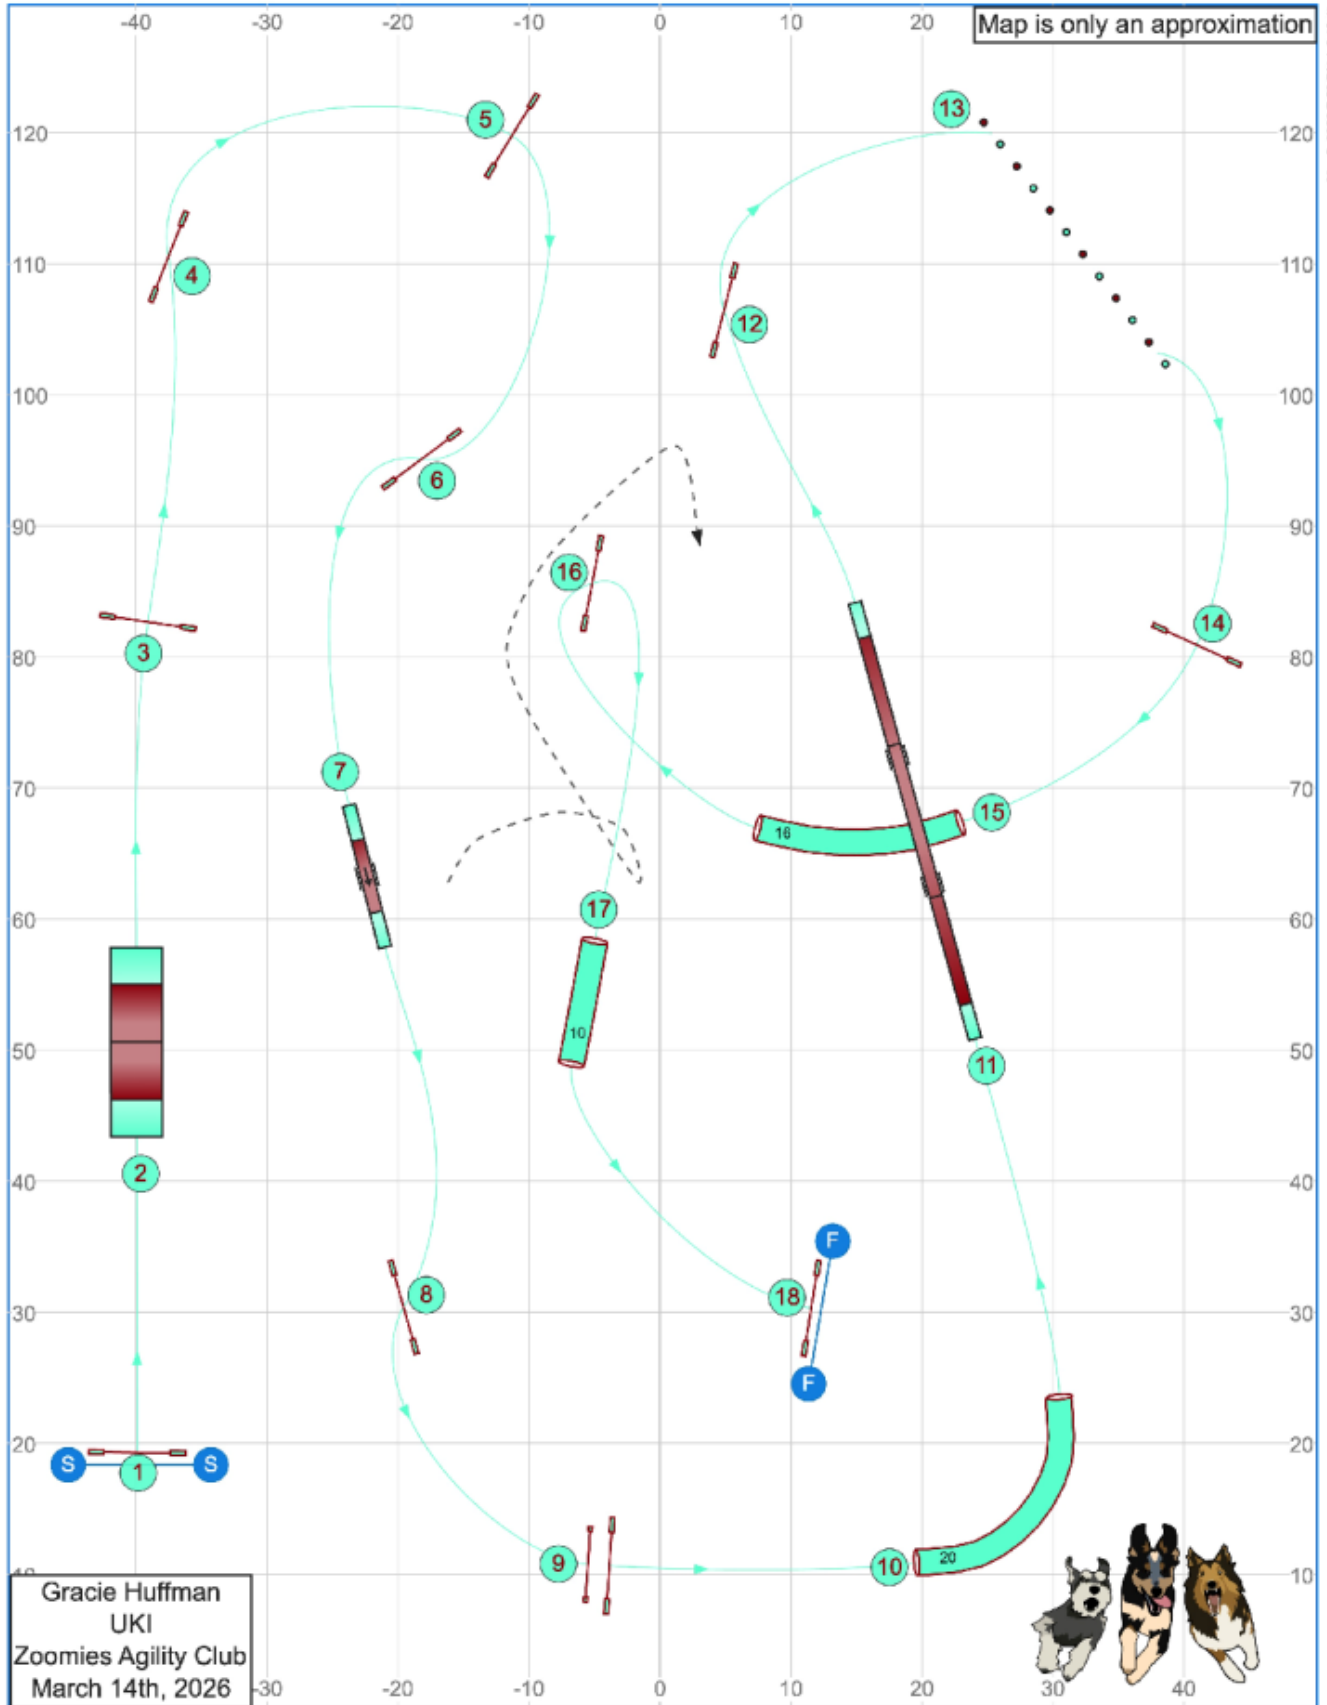

# Beginner/Novice Jumping

Gracie Huffman  
UKI  
Zoomies Agility Club  
March 14th, 2026

Mar 5, 2026 1:43 PM (v6:10:1)

Path length (ft): 531.7

[www.smarteragility.com](http://www.smarteragility.com)

# Saturday Masters Series Agility

Path length (ft): 599

www.smarteragility.com