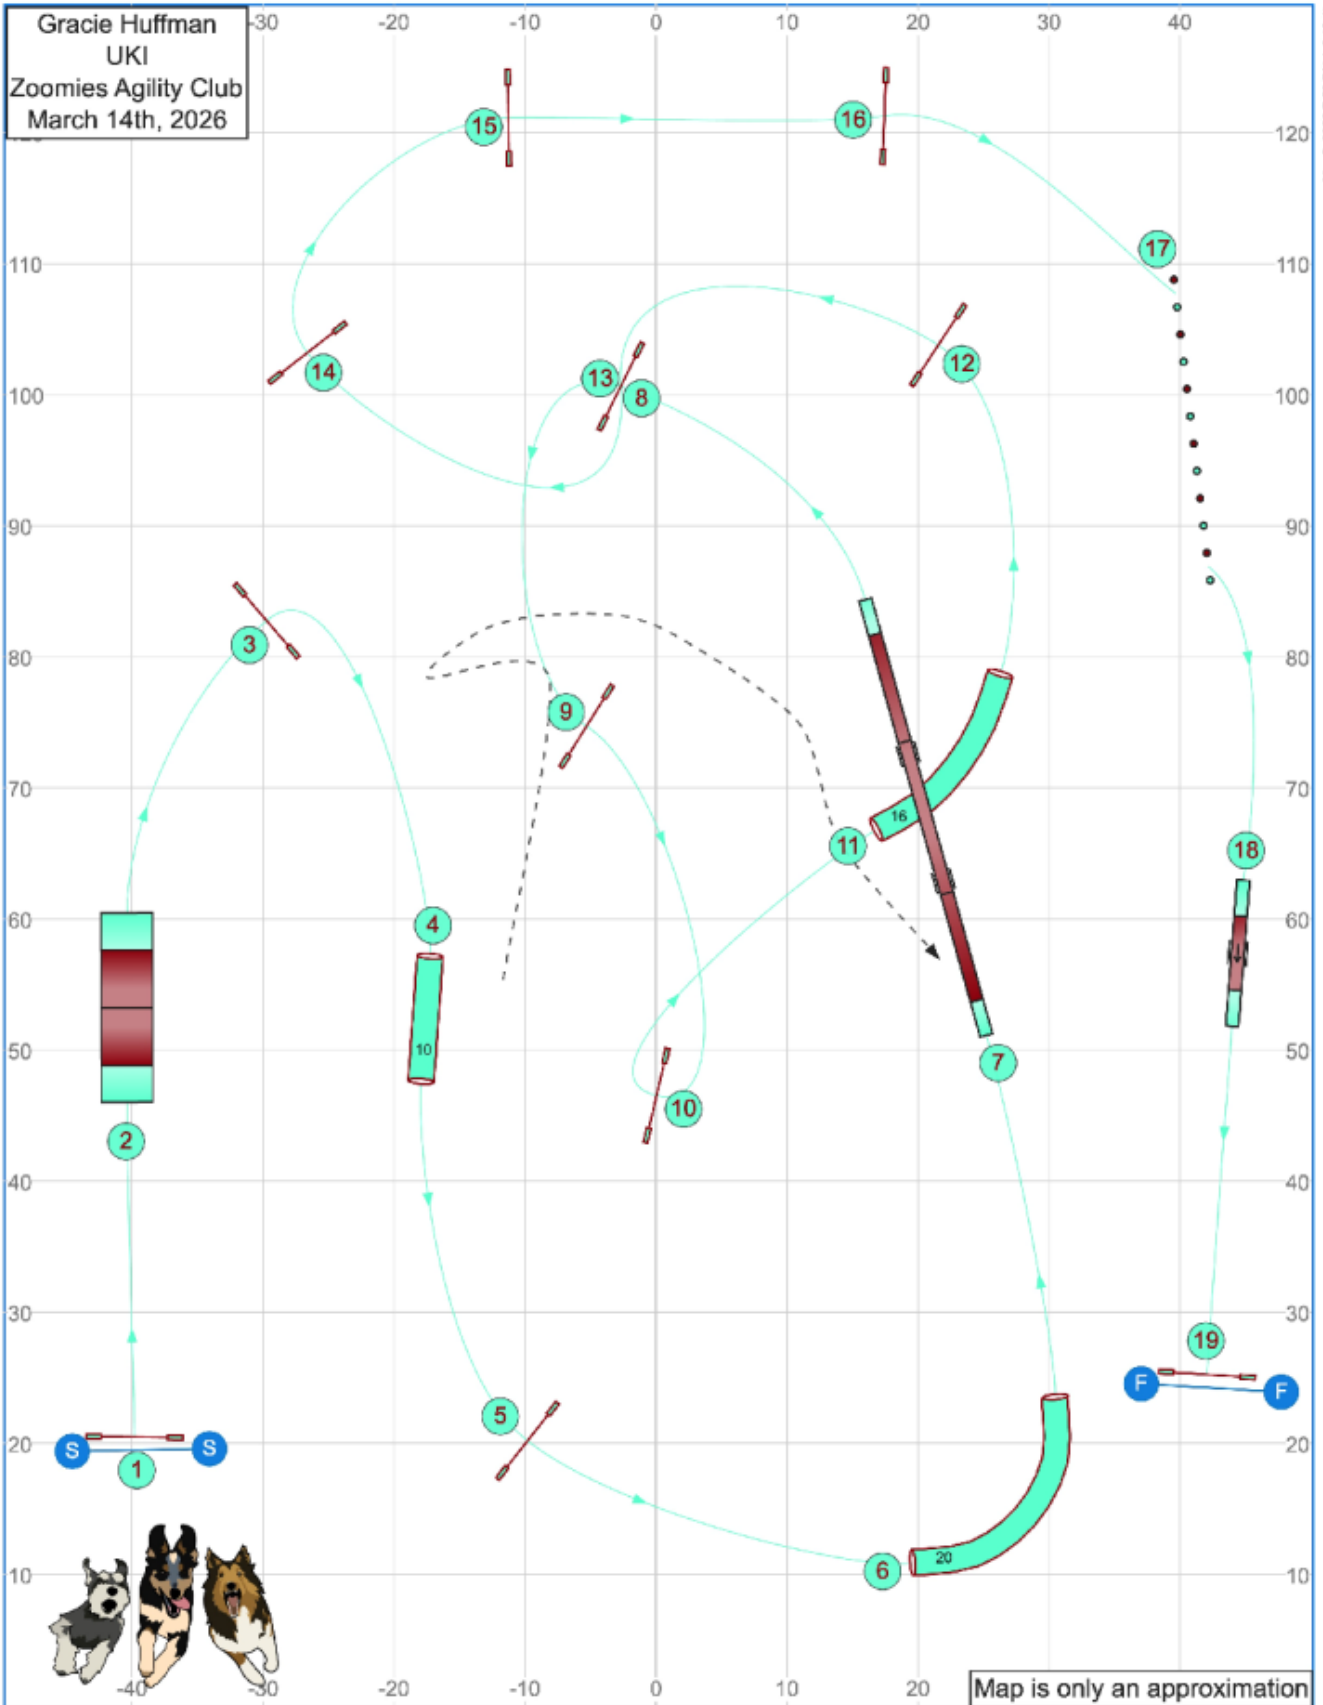

# Saturday Masters Series Agility

Path length (ft): 599

www.smarteragility.com

# Saturday Senior/Champ Agility 1

Gracie Huffman  
UKI  
Zoomies Agility Club  
March 14th, 2026

Mar 5, 2026 7:59 PM (v6.10.1)

Map is only an approximation

Path length (ft): 649.5

[www.smarteragility.com](http://www.smarteragility.com)