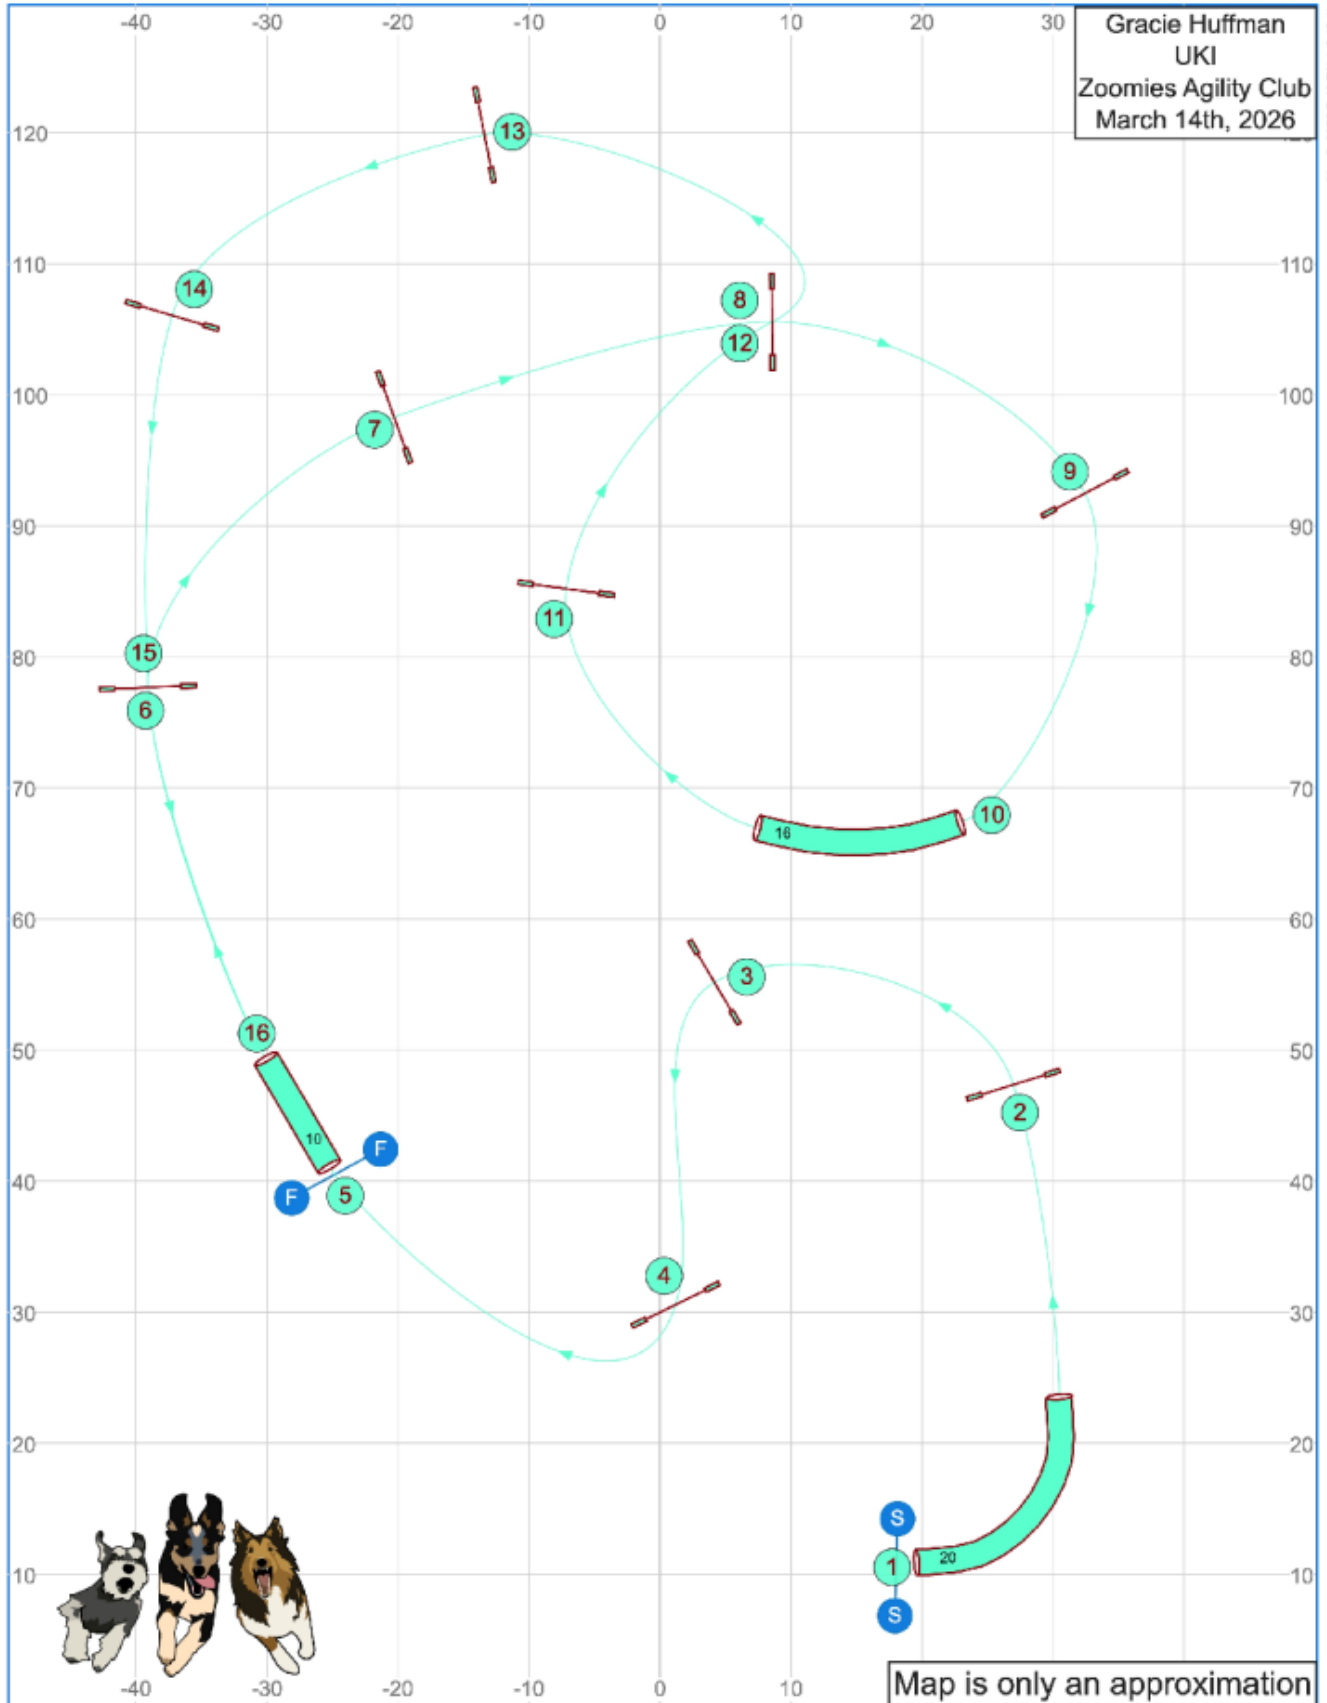

# Saturday Senior/Champ Speedstakes 1

# Saturday Beginner/Novice Speedstakes 1

Mar 5, 2026 7:48 PM (6:10:11)

Path length (ft): 482.7

[www.smarteragility.com](http://www.smarteragility.com)

# Saturday Beginner/Novice Speedstakes 2

Mar 5, 2026 7:56 PM (v6.10.1)

Path length (ft): 470.5

[www.smarteragility.com](http://www.smarteragility.com)

# Saturday Masters Series Agility

Path length (ft): 599

www.smarteragility.com