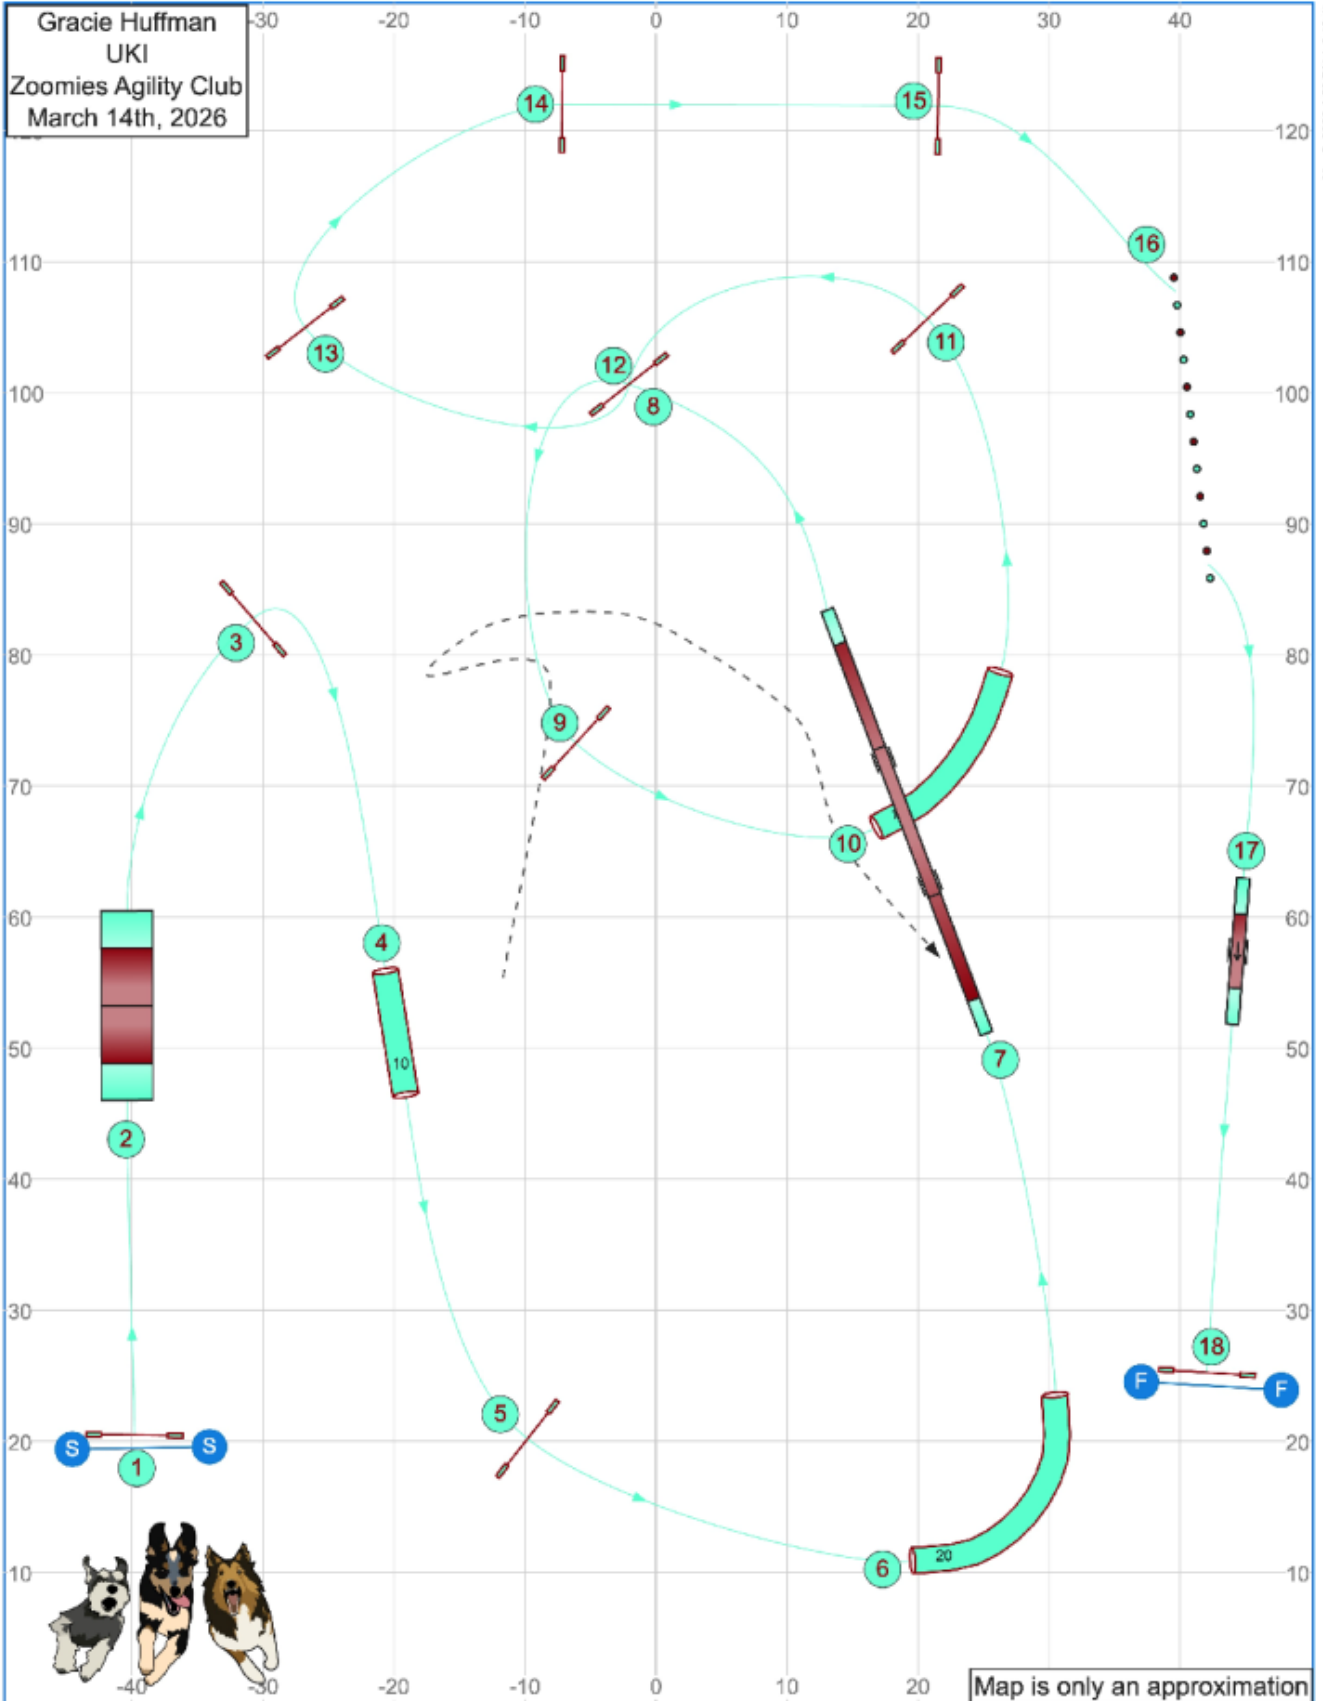

# Saturday Masters Series Agility

Path length (ft): 599

www.smarteragility.com

# Saturday Senior/Champ Agility 1

Gracie Huffman  
UKI  
Zoomies Agility Club  
March 14th, 2026

Mar 5, 2026 7:59 PM (v6.10.1)

Map is only an approximation

Path length (ft): 649.5

[www.smarteragility.com](http://www.smarteragility.com)

# Saturday Beginner/Novice Agility 1

Gracie Huffman  
UKI  
Zoomies Agility Club  
March 14th, 2026

Mar 5, 2026 1:53 PM (v6.10.1)

Map is only an approximation

Path length (ft): 603.4

[www.smarteragility.com](http://www.smarteragility.com)