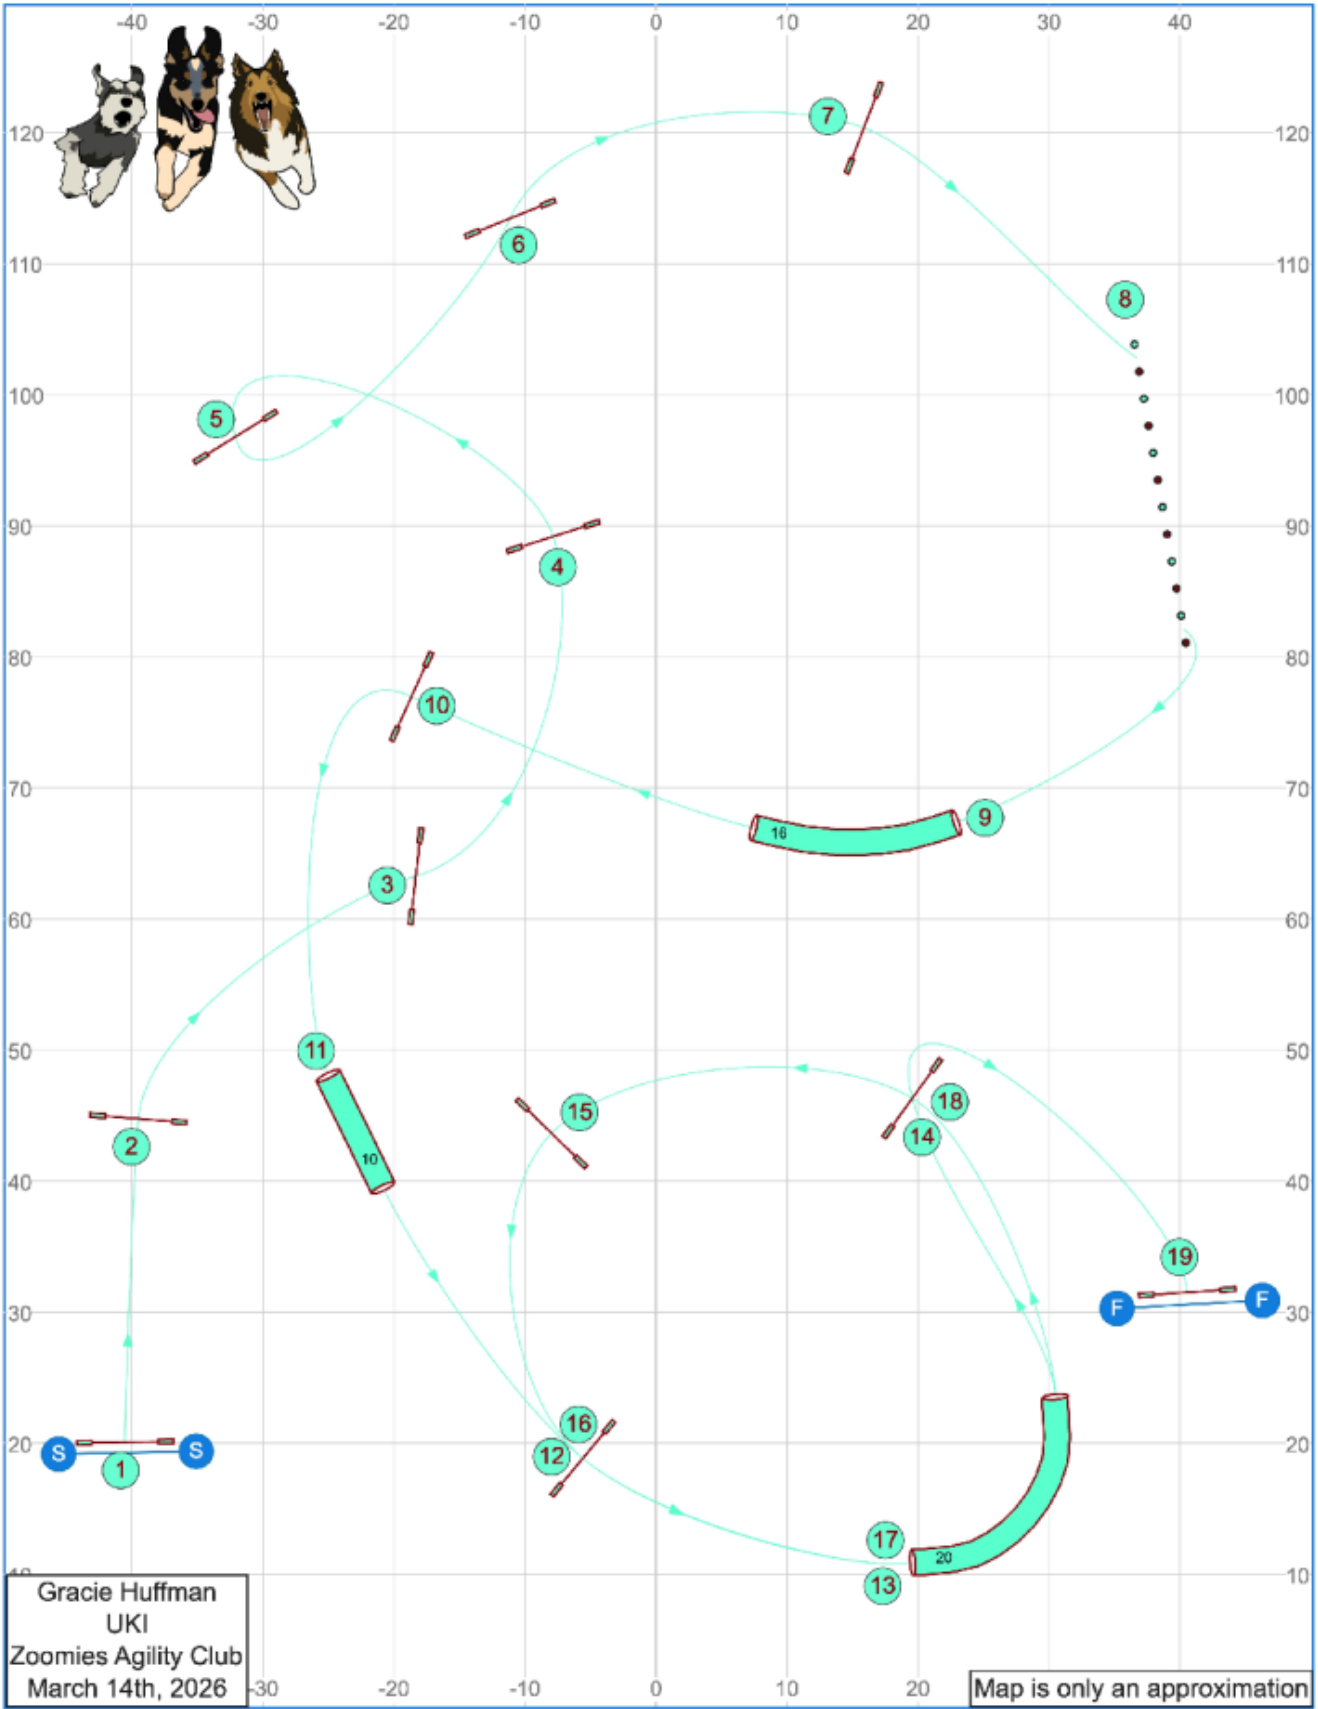

# Saturday Beginner/Novice Speedstakes 1

Mar 5, 2026 7:48 PM (6:10:11)

Path length (ft): 482.7

[www.smarteragility.com](http://www.smarteragility.com)

# Saturday Beginner/Novice Speedstakes 2

Mar 5, 2026 7:56 PM (v6.10.1)

Path length (ft): 470.5

[www.smarteragility.com](http://www.smarteragility.com)

# Saturday Senior/Champ Jumping

Mar 5, 2026 8:01 PM (v6:10:1)

Gracie Huffman  
UKI  
Zoomies Agility Club  
March 14th, 2026

Map is only an approximation

Path length (ft): 599.8

[www.smarteragility.com](http://www.smarteragility.com)