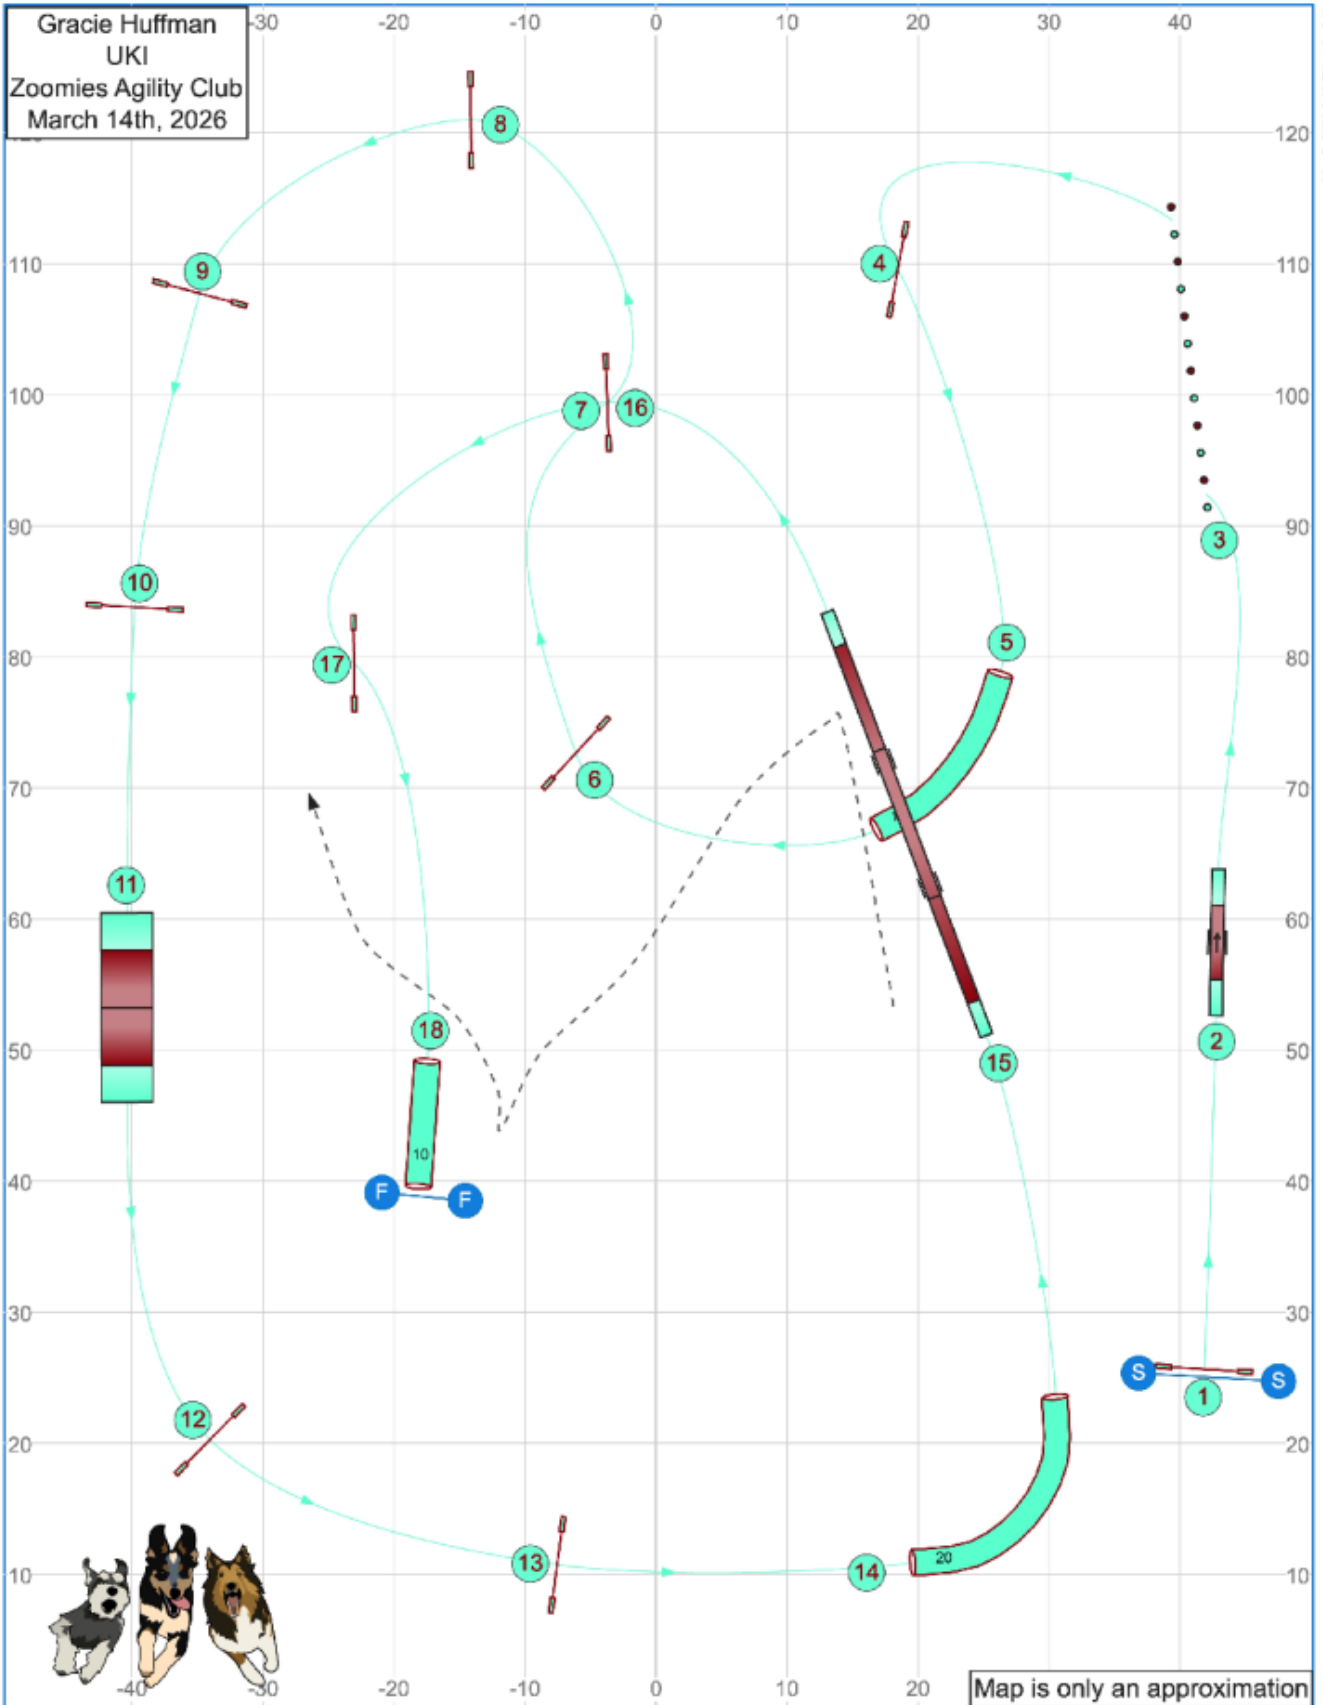

# Saturday Masters Series Agility

Path length (ft): 599

www.smarteragility.com

# Saturday Senior/Champ Agility 1

Gracie Huffman  
UKI  
Zoomies Agility Club  
March 14th, 2026

Mar 5, 2026 7:59 PM (v6.10.1)

Map is only an approximation

Path length (ft): 649.5

[www.smarteragility.com](http://www.smarteragility.com)

# Saturday Beginner/Novice Agility 1

Gracie Huffman  
UKI  
Zoomies Agility Club  
March 14th, 2026

Mar 5, 2026 1:53 PM (v6.10.1)

Map is only an approximation

Path length (ft): 603.4

[www.smarteragility.com](http://www.smarteragility.com)

# Saturday Senior/Champ Agility 2

Gracie Huffman  
UKI  
Zoomies Agility Club  
March 14th, 2026

Mar 5, 2026 8:00 PM (v6.10.1)

Path length (ft): 609.8

www.smarteragility.com