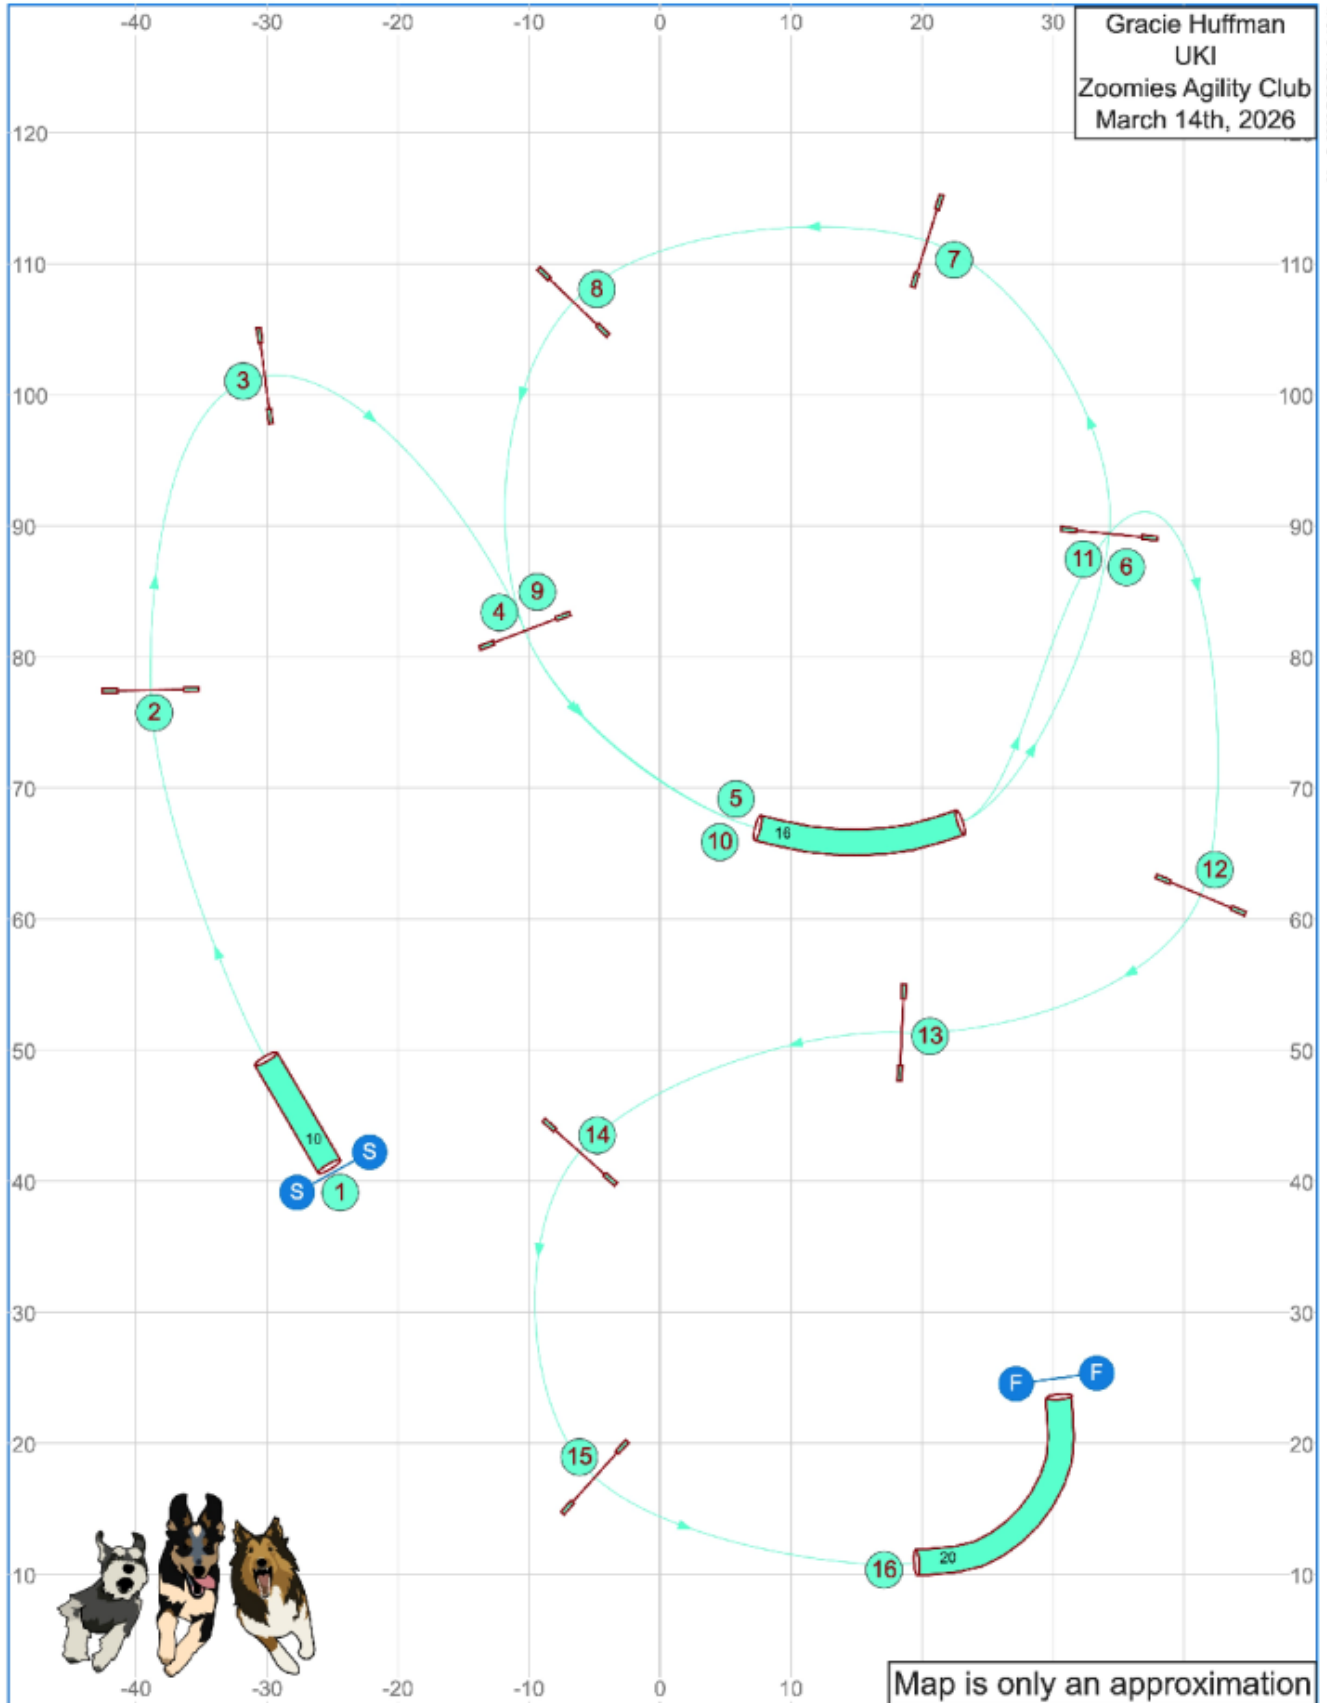

# Saturday Beginner/Novice Speedstakes 1

Mar 5, 2026 7:48 PM (6:10:11)

Path length (ft): 482.7

[www.smarteragility.com](http://www.smarteragility.com)

# Saturday Beginner/Novice Speedstakes 2

Mar 5, 2026 7:56 PM (v6.10.1)

Path length (ft): 470.5

[www.smarteragility.com](http://www.smarteragility.com)