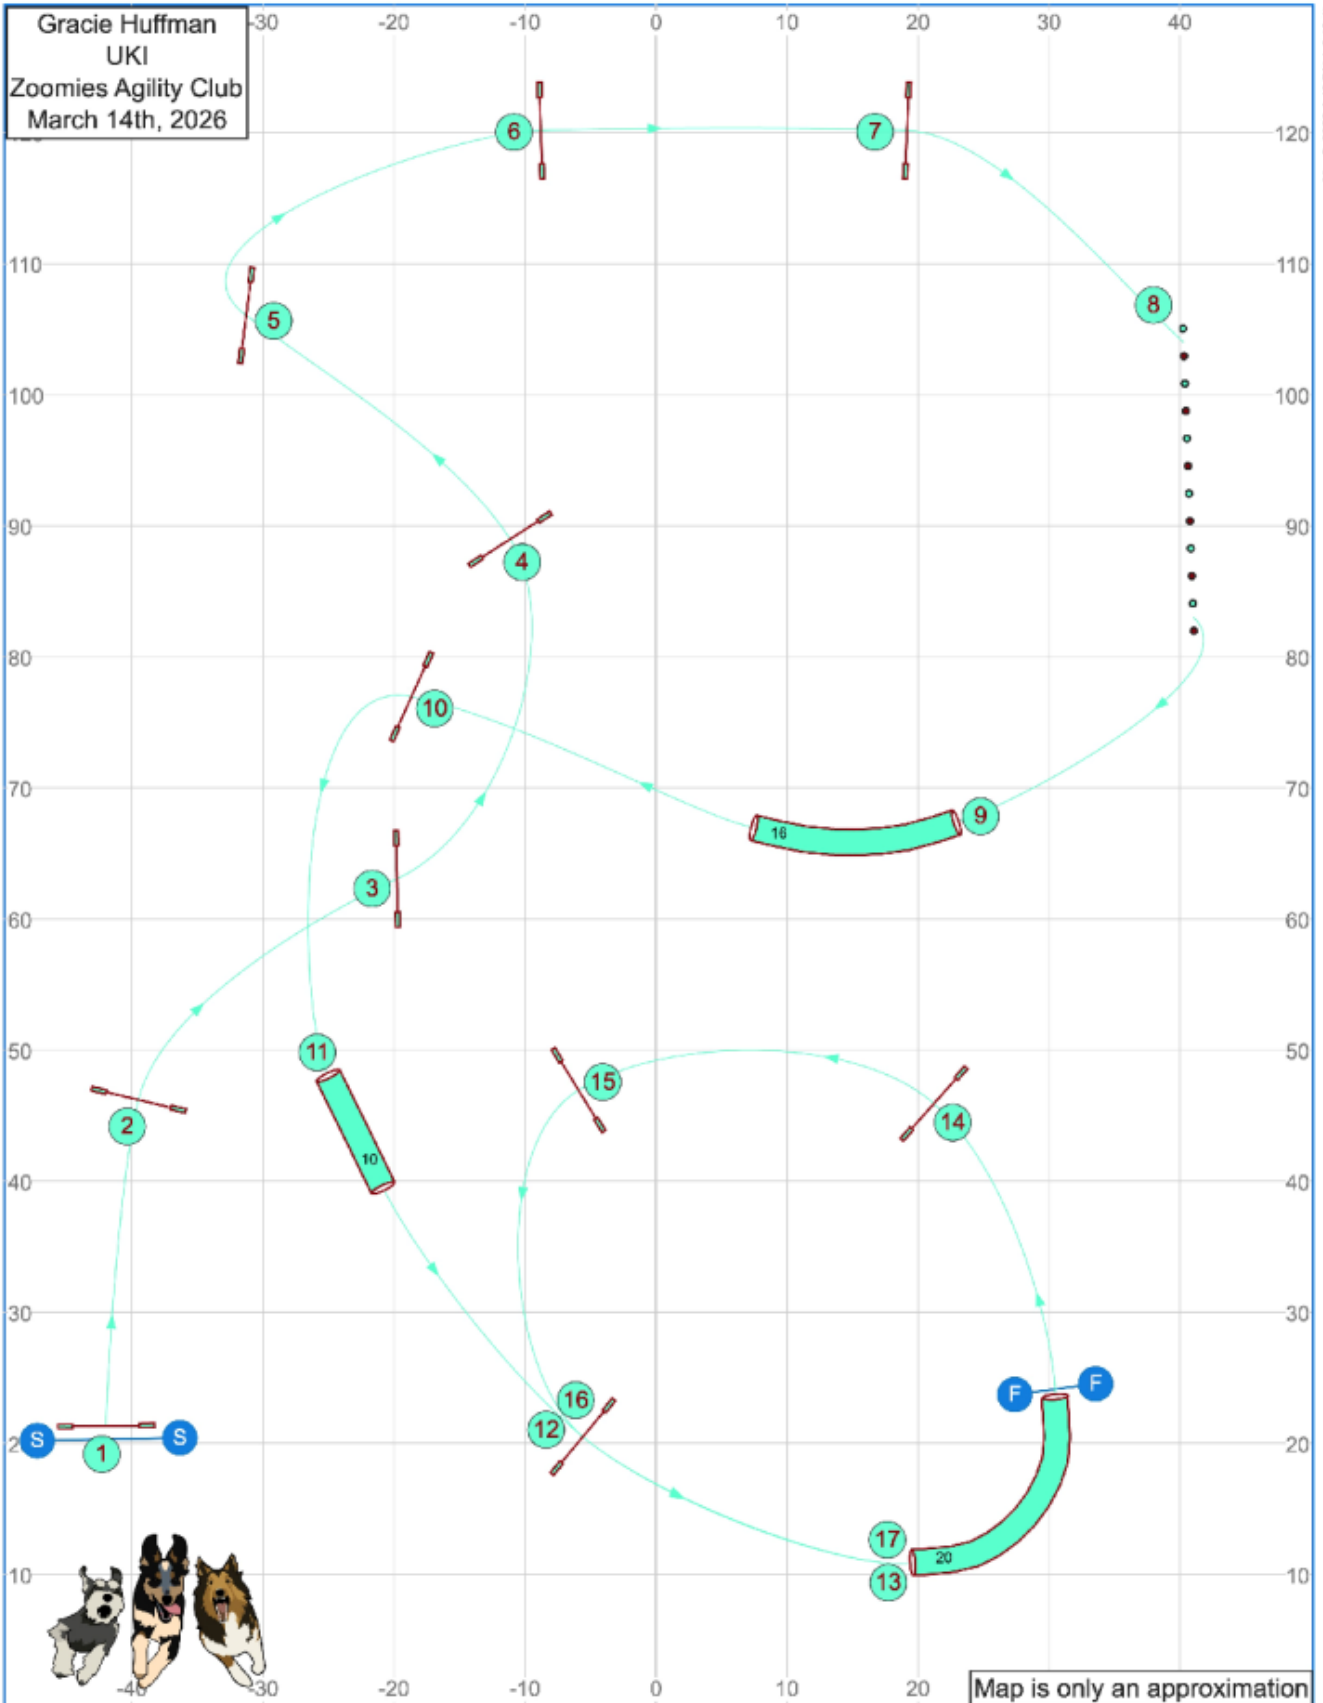

Beginner/Novice Jumping

Gracie Huffman
UKI
Zoomies Agility Club
March 14th, 2026

Mar 5, 2026 1:43 PM (v6:10:1)

Path length (ft): 531.7

www.smarteragility.com