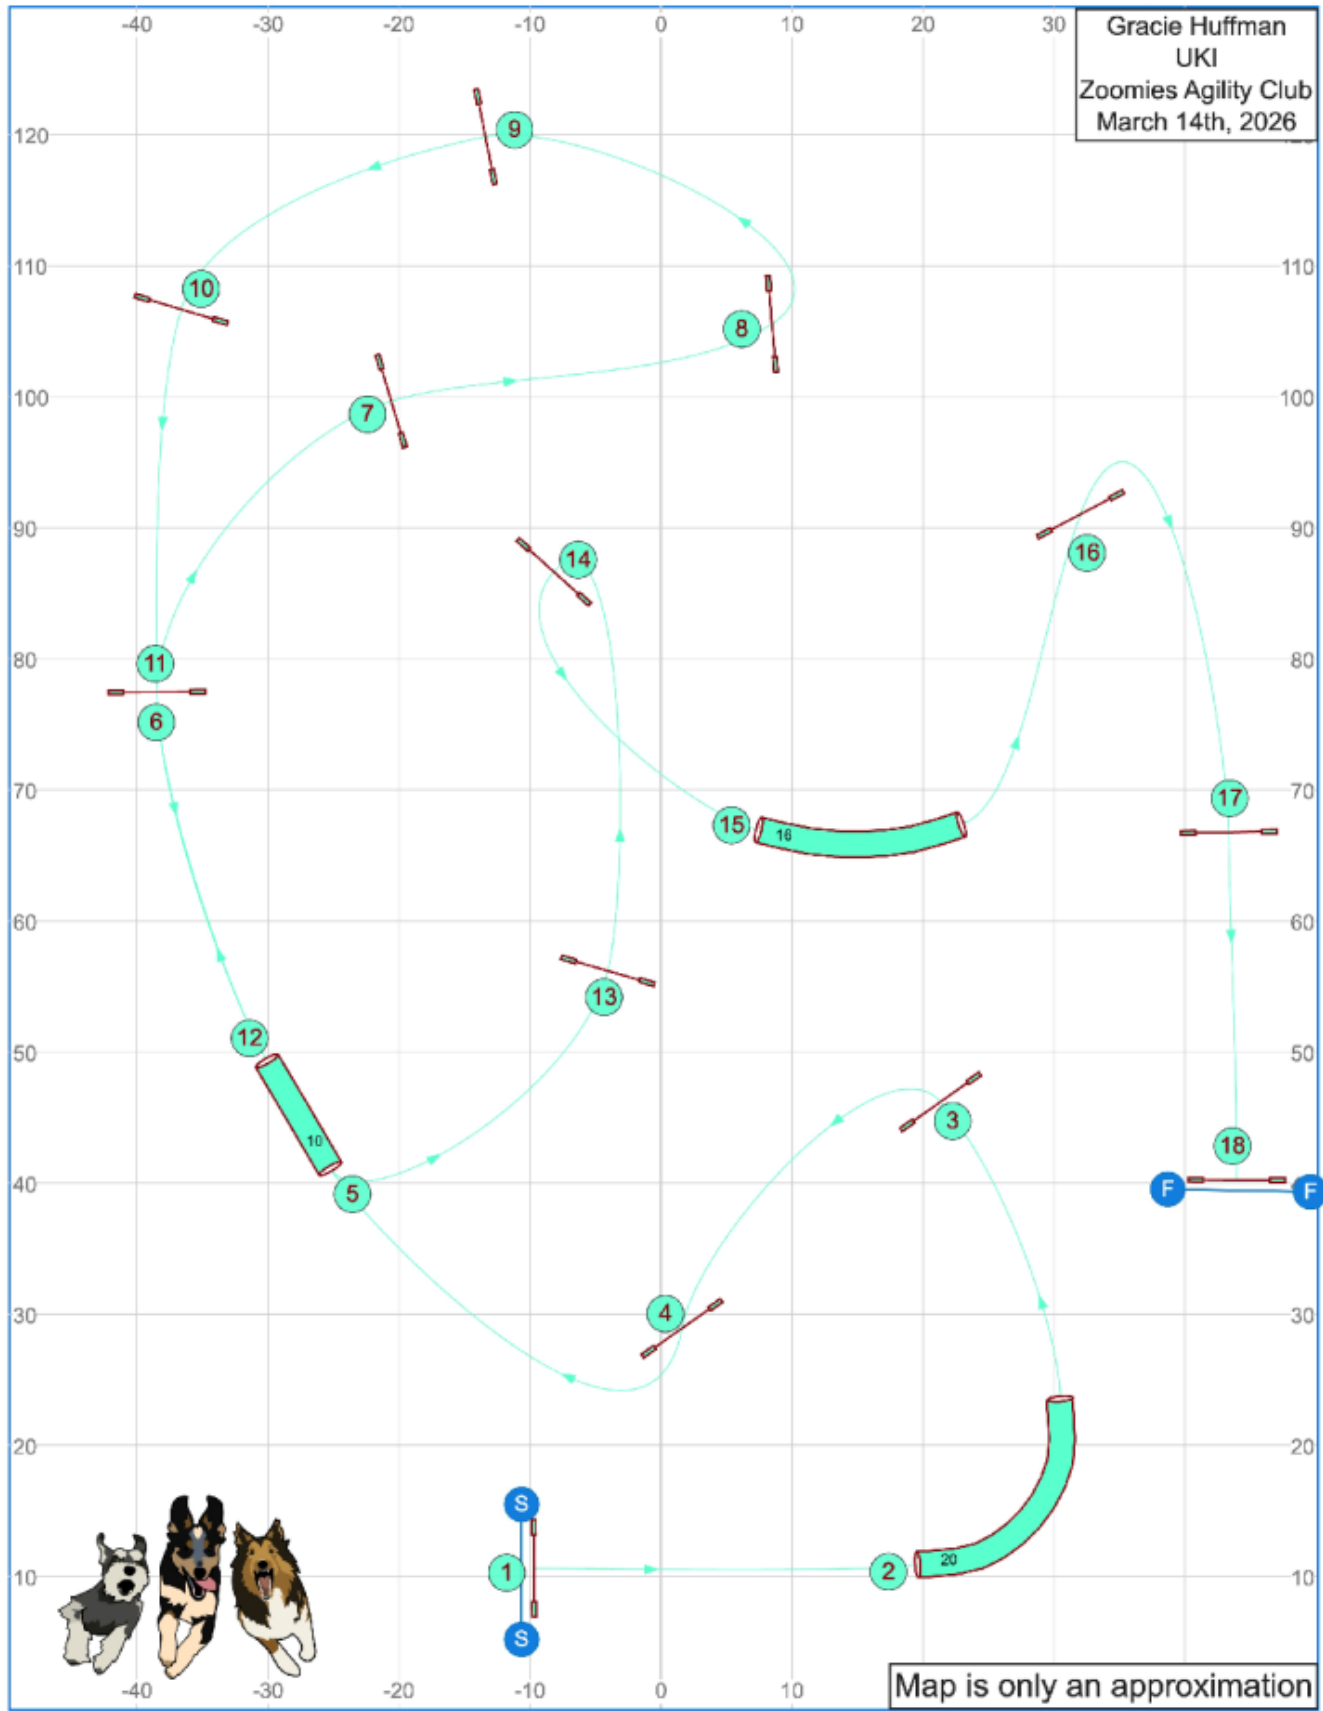

# Saturday Beginner/Novice Speedstakes 1

Mar 5, 2026 7:48 PM (6:10:11)

Path length (ft): 482.7

[www.smarteragility.com](http://www.smarteragility.com)

# Saturday Beginner/Novice Speedstakes 2

Mar 5, 2026 7:56 PM (v6.10.1)

Path length (ft): 470.5

[www.smarteragility.com](http://www.smarteragility.com)

# Saturday Masters Series Agility

Path length (ft): 599

www.smarteragility.com