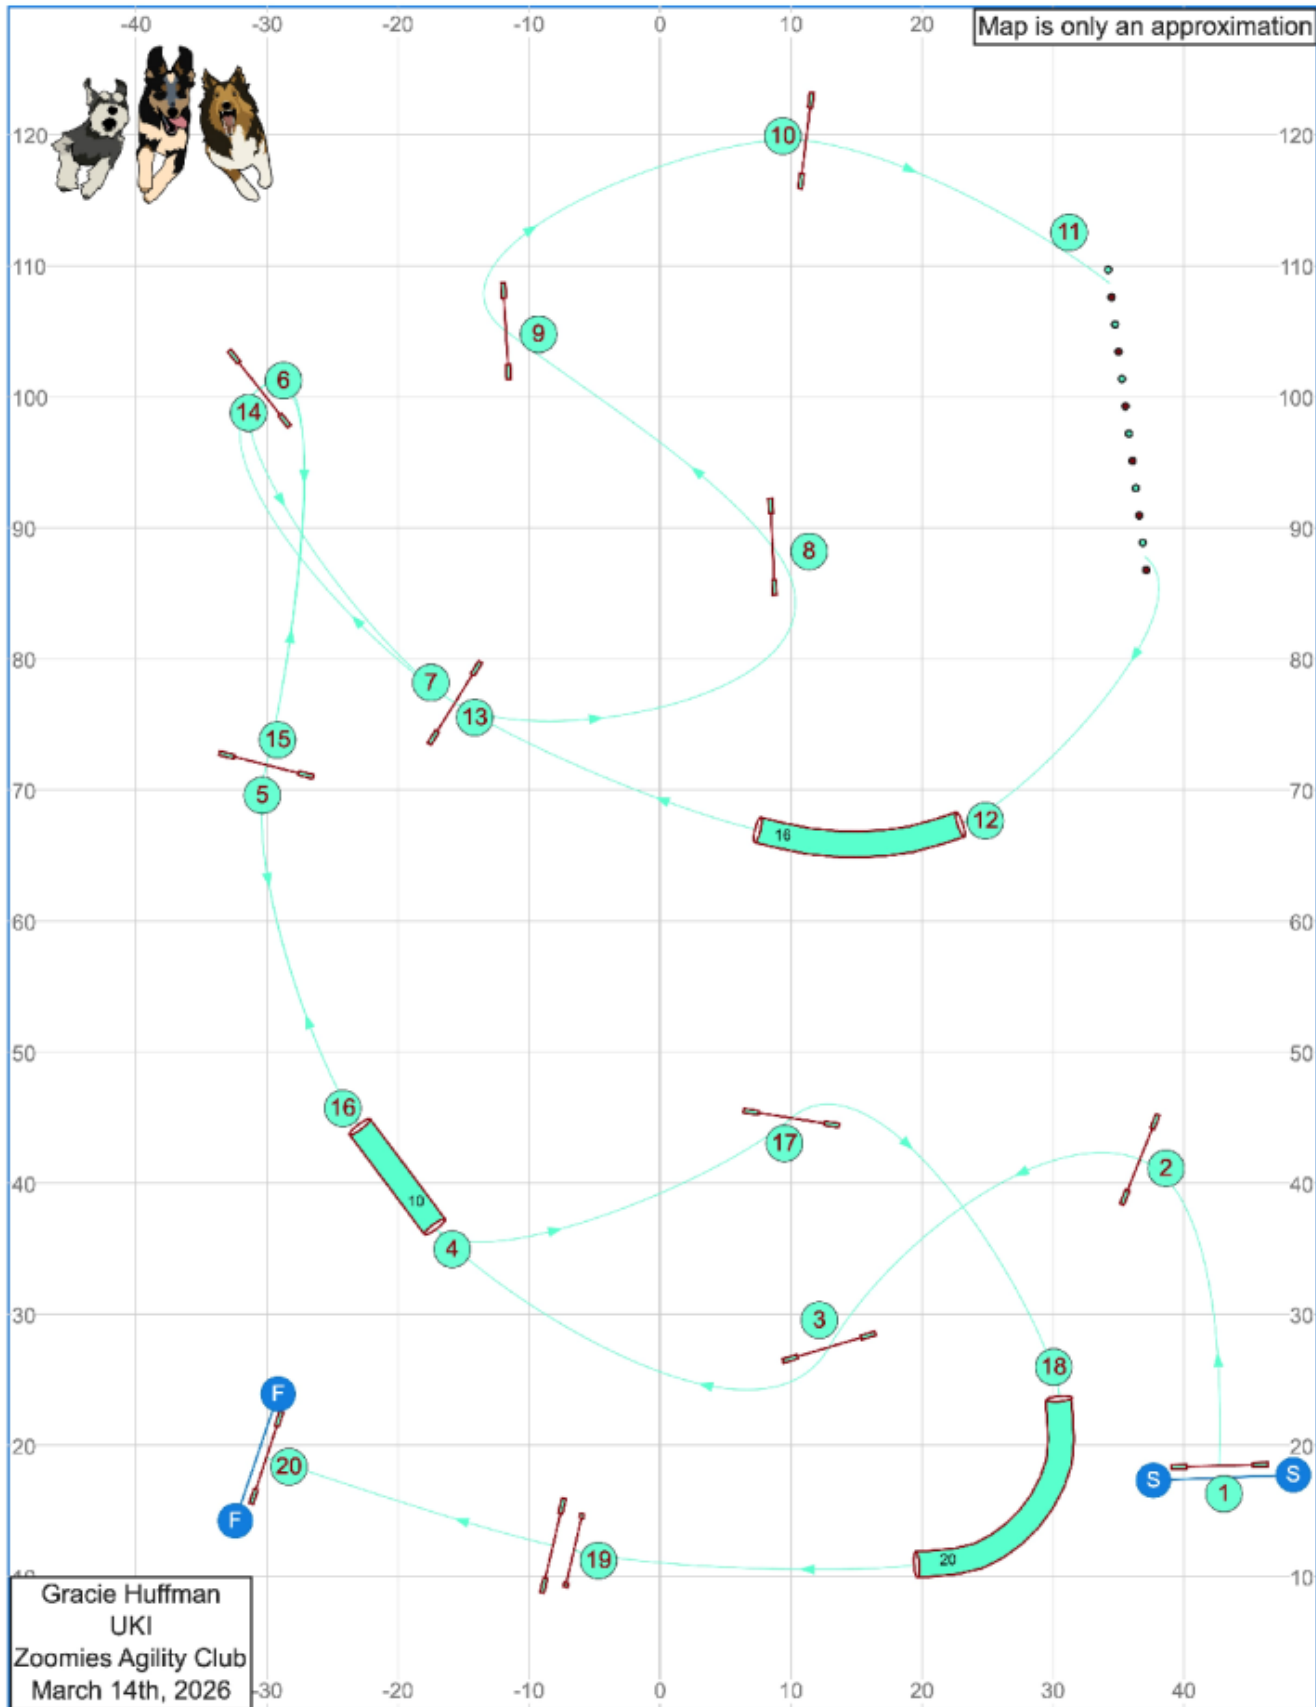

Masters Series Jumping