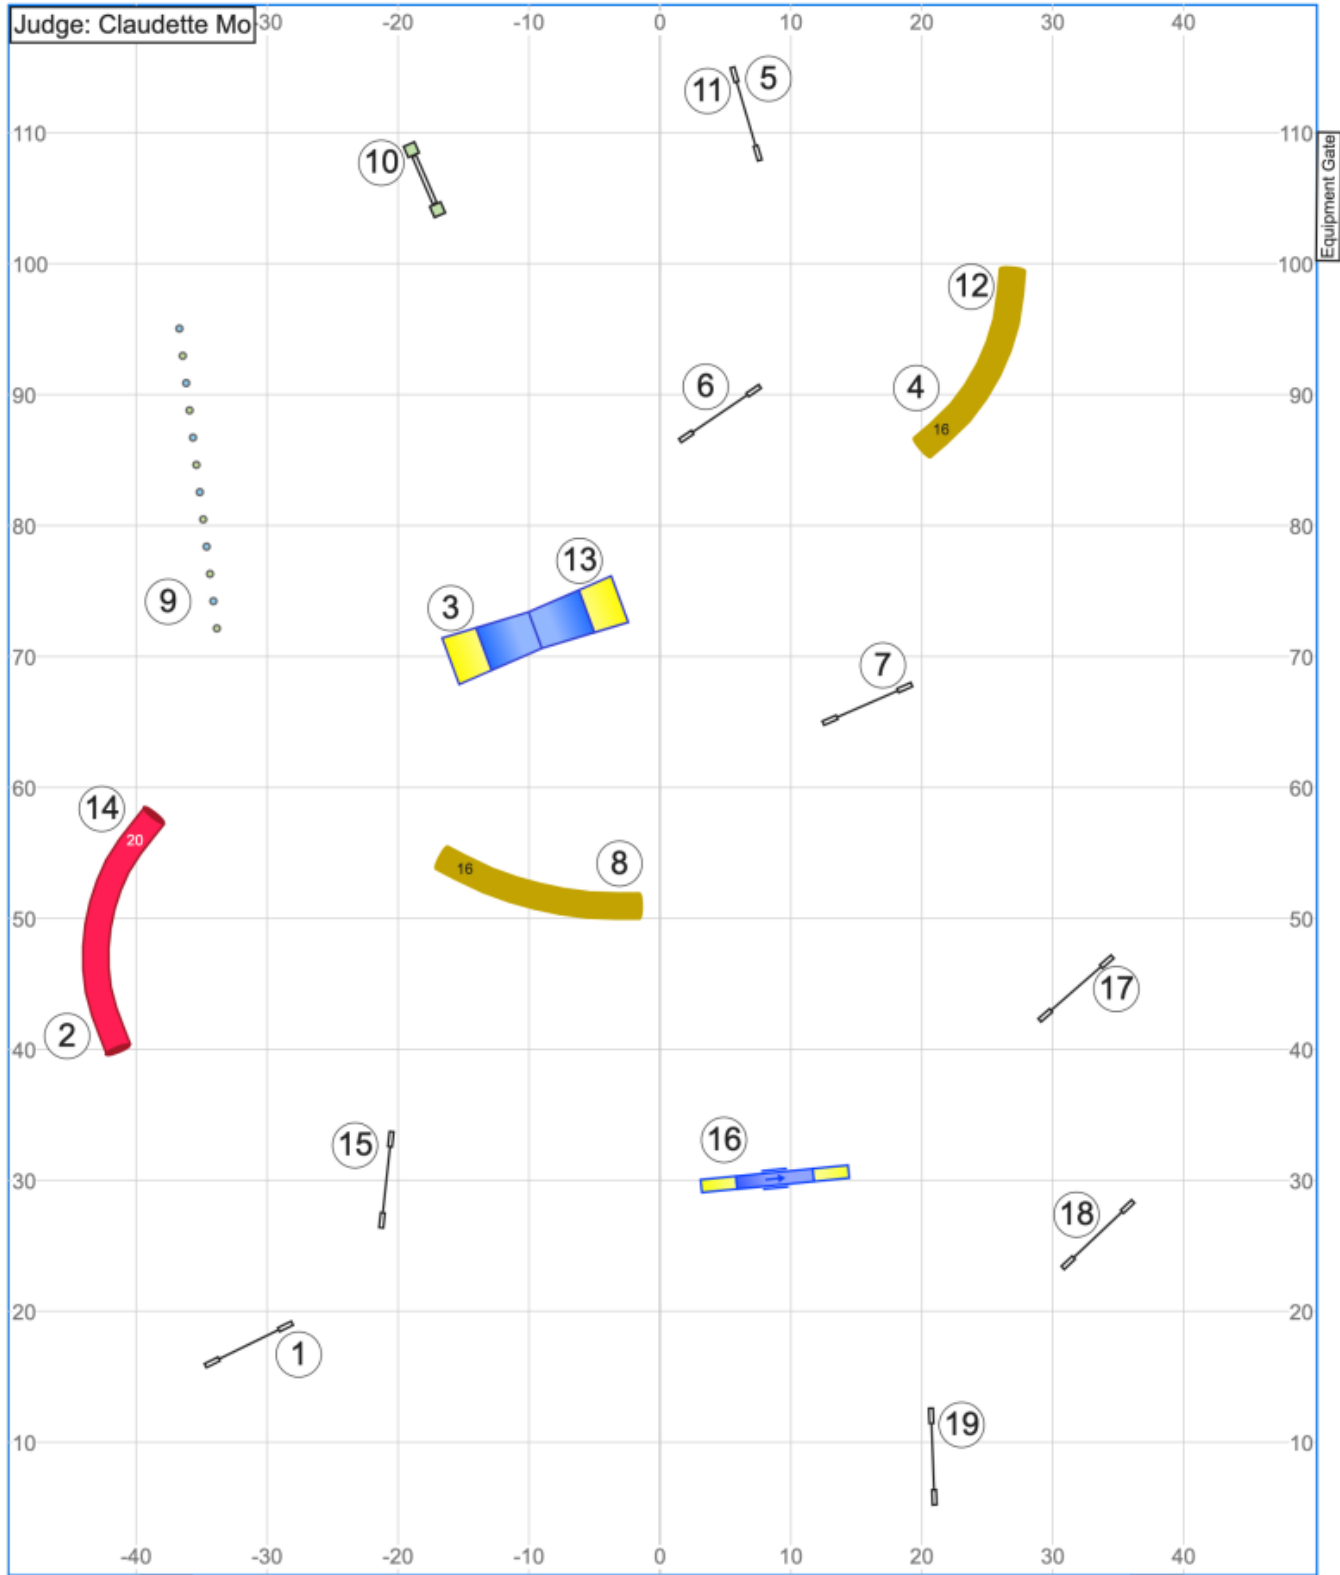

1 UKI Paws Pack Dog Training & Sports 14 Mar 2026 DASH Triathlon Rd 1

Path length (ft): 6
 Map is only an approximation

www.smarteragility.com
 © Claudette Mo

2 UKI Paws Pack Dog Training & Sports 14 Mar 2026 Steeplechase Dash Challenge Rd 1

Path length (ft): 4
Map is only an approximation

www.smarteragility.com
© Claudette Mo

3 UKI Paws Pack Dog Training & Sports 14 Mar 2026 DASH Triathlon Rd 2

4 UKI Paws Pack Dog Training & Sports 14 Mar 2026 Steeplechase Dash Challenge Rd 2

Path length (ft): s **Gate**
 Map is only an approximation

www.smarteragility.com
 © Claudette Mo