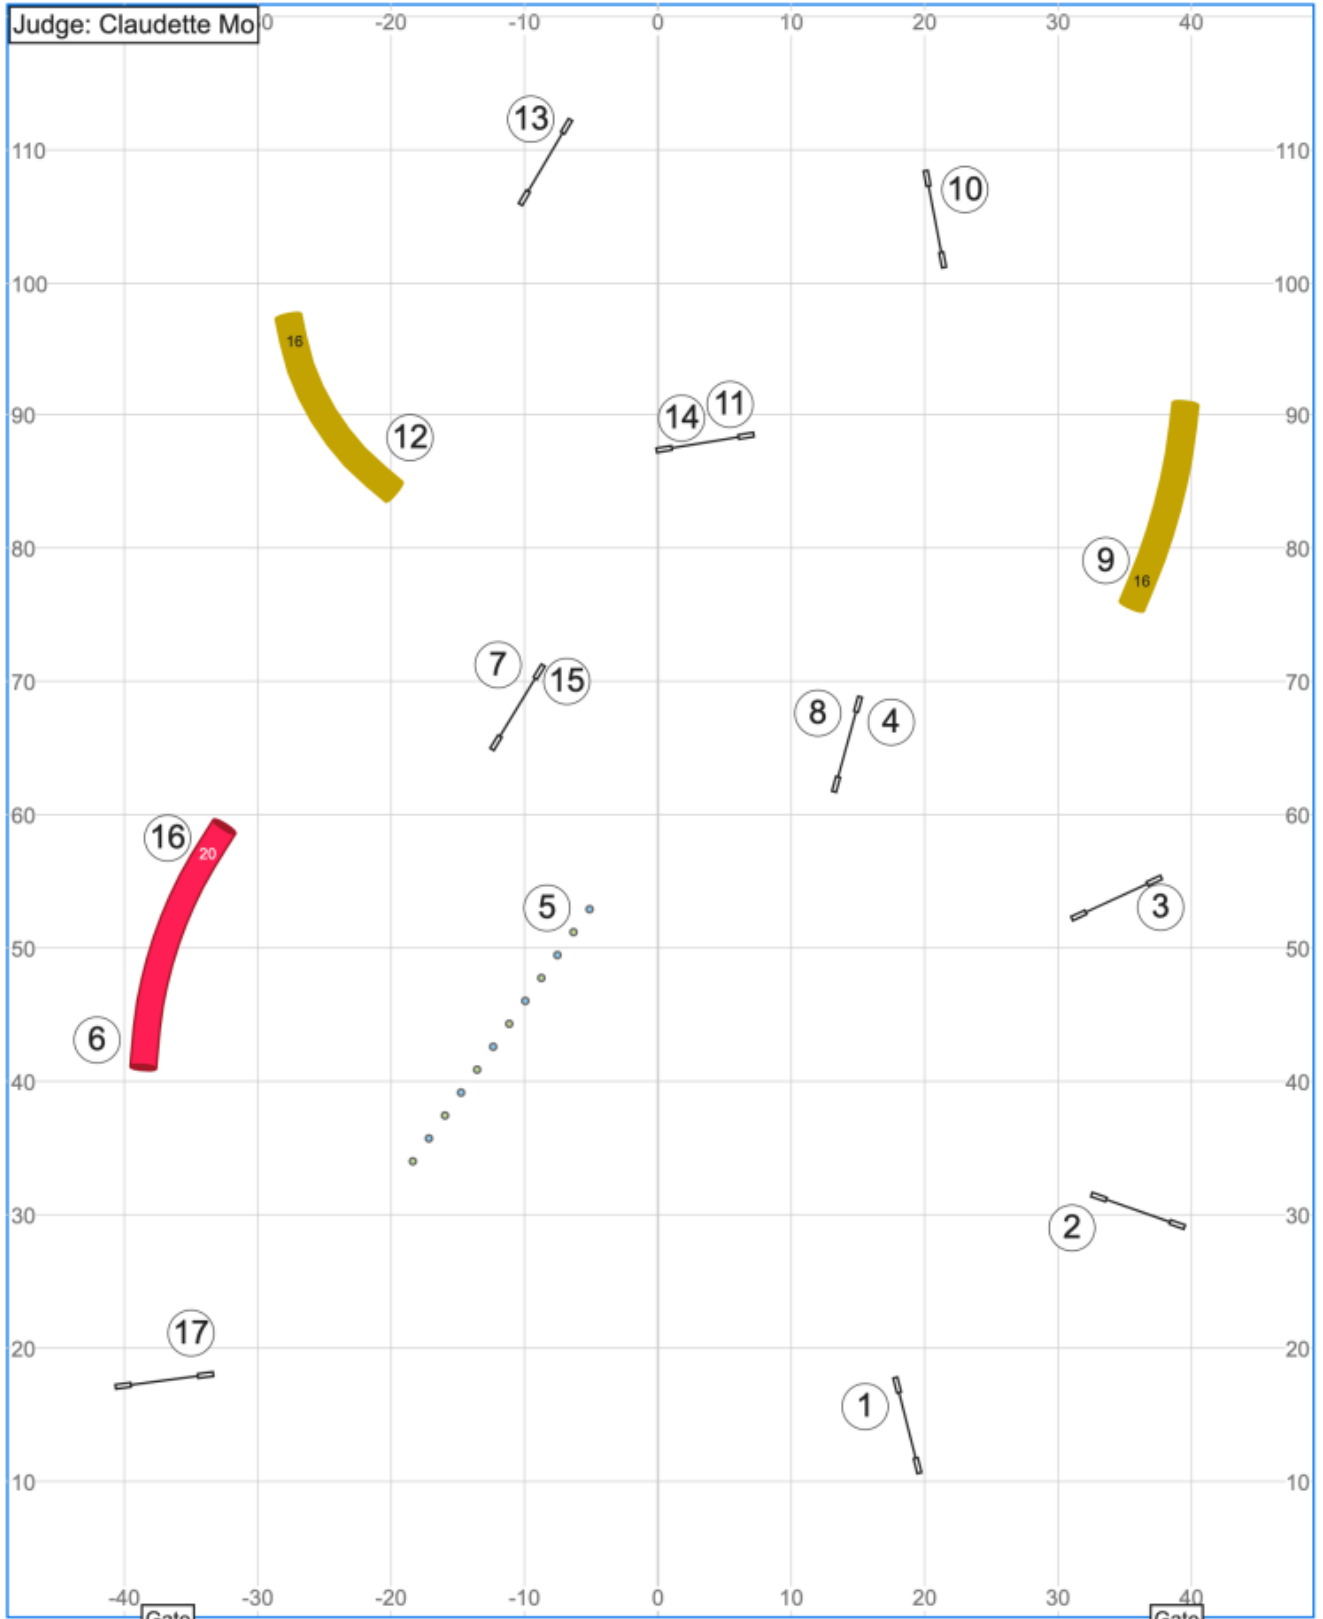

1 UKI Paws Pack Dog Training & Sports 14 Mar 2026 DASH Triathlon Rd 1

Path length (ft): 6
 Map is only an approximation

www.smarteragility.com
 © Claudette Mo

2 UKI Paws Pack Dog Training & Sports 14 Mar 2026 Steeplechase Dash Challenge Rd 1

Path length (ft): 4
Map is only an approximation

www.smarteragility.com
© Claudette Mo

3 UKI Paws Pack Dog Training & Sports 14 Mar 2026 DASH Triathlon Rd 2

4 UKI Paws Pack Dog Training & Sports 14 Mar 2026 Steeplechase Dash Challenge Rd 2

Path length (ft): s **Gate**
 Map is only an approximation

www.smarteragility.com
 © Claudette Mo