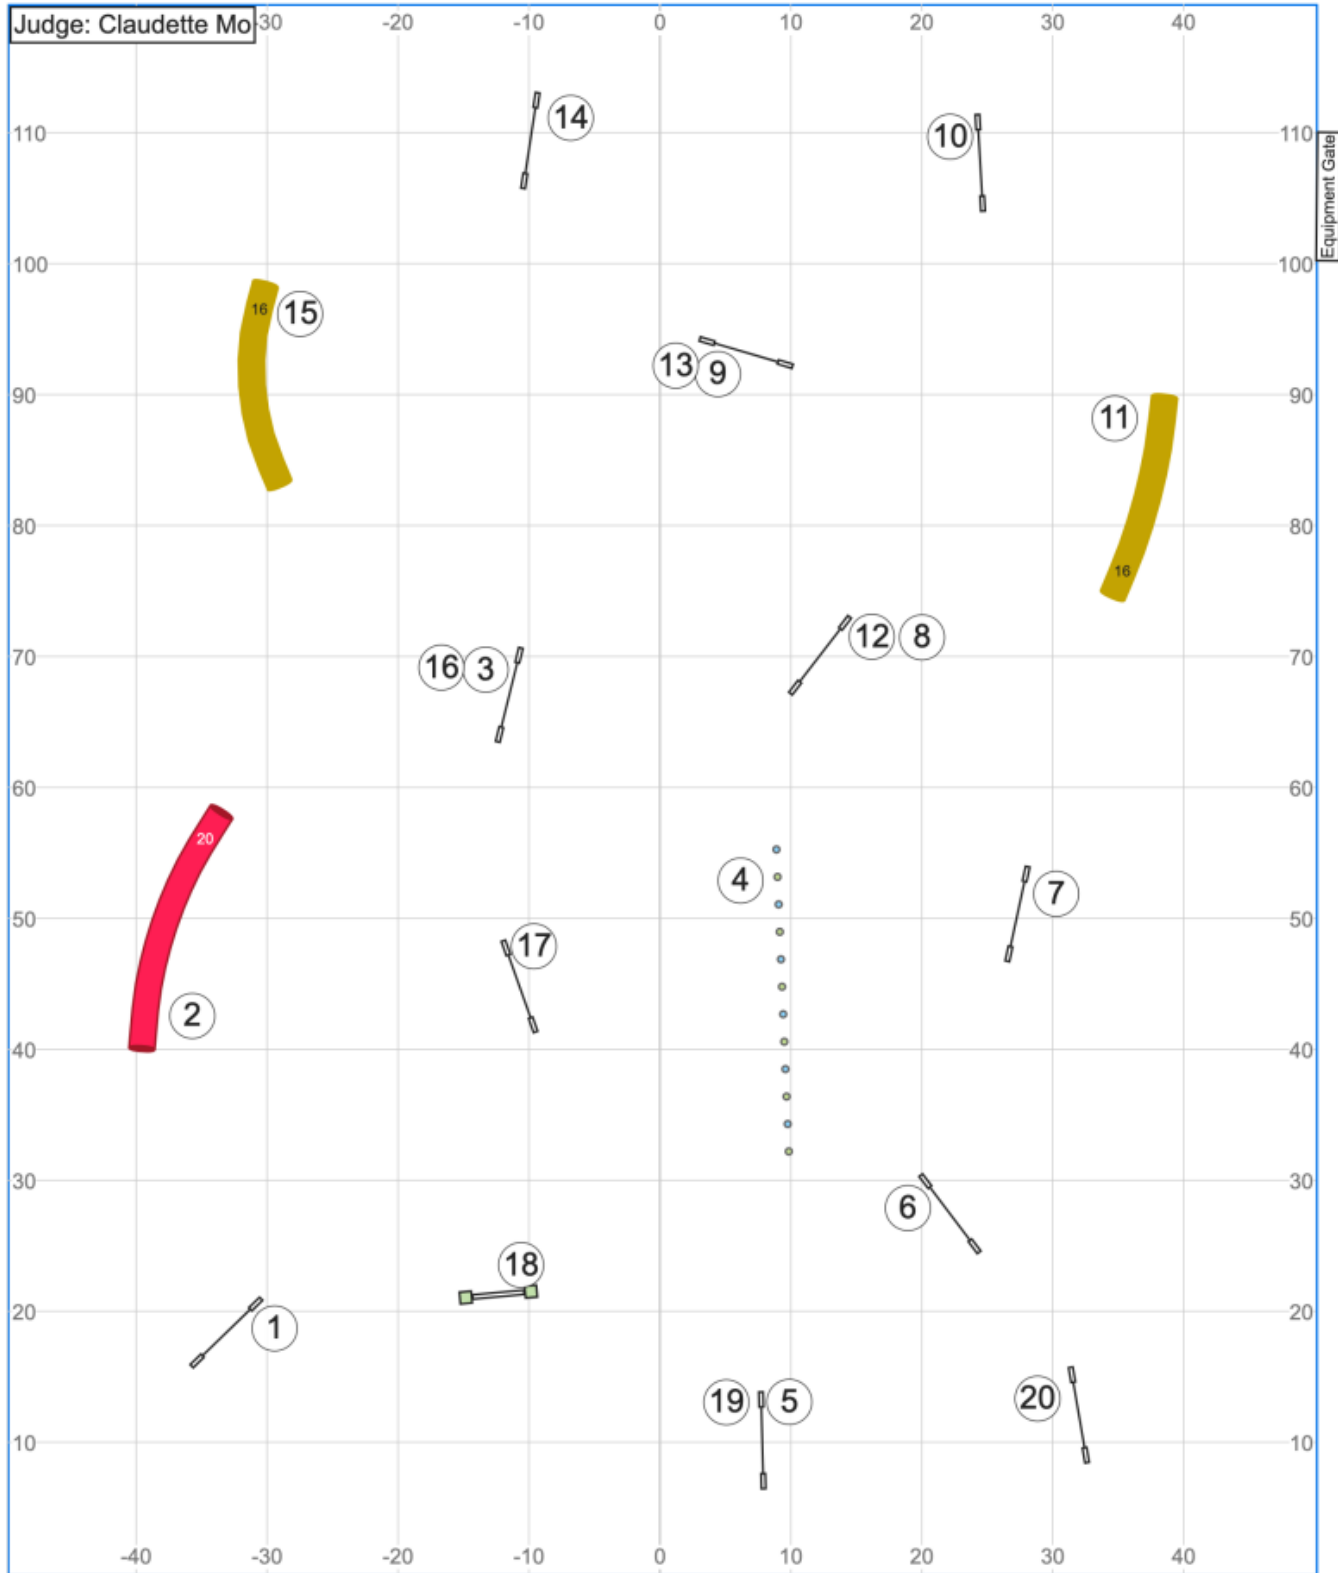

1 UKI Paws Pack Dog Training & Sports 14 Mar 2026 DASH Triathlon Rd 1

Path length (ft): 6
 Map is only an approximation

www.smarteragility.com
 © Claudette Mo

2 UKI Paws Pack Dog Training & Sports 14 Mar 2026 Steeplechase Dash Challenge Rd 1

Path length (ft): 4
Map is only an approximation

www.smarteragility.com
© Claudette Mo

3 UKI Paws Pack Dog Training & Sports 14 Mar 2026 DASH Triathlon Rd 2

4 UKI Paws Pack Dog Training & Sports 14 Mar 2026 Steeplechase Dash Challenge Rd 2

Path length (ft): s **Gate**
 Map is only an approximation

www.smarteragility.com
 © Claudette Mo