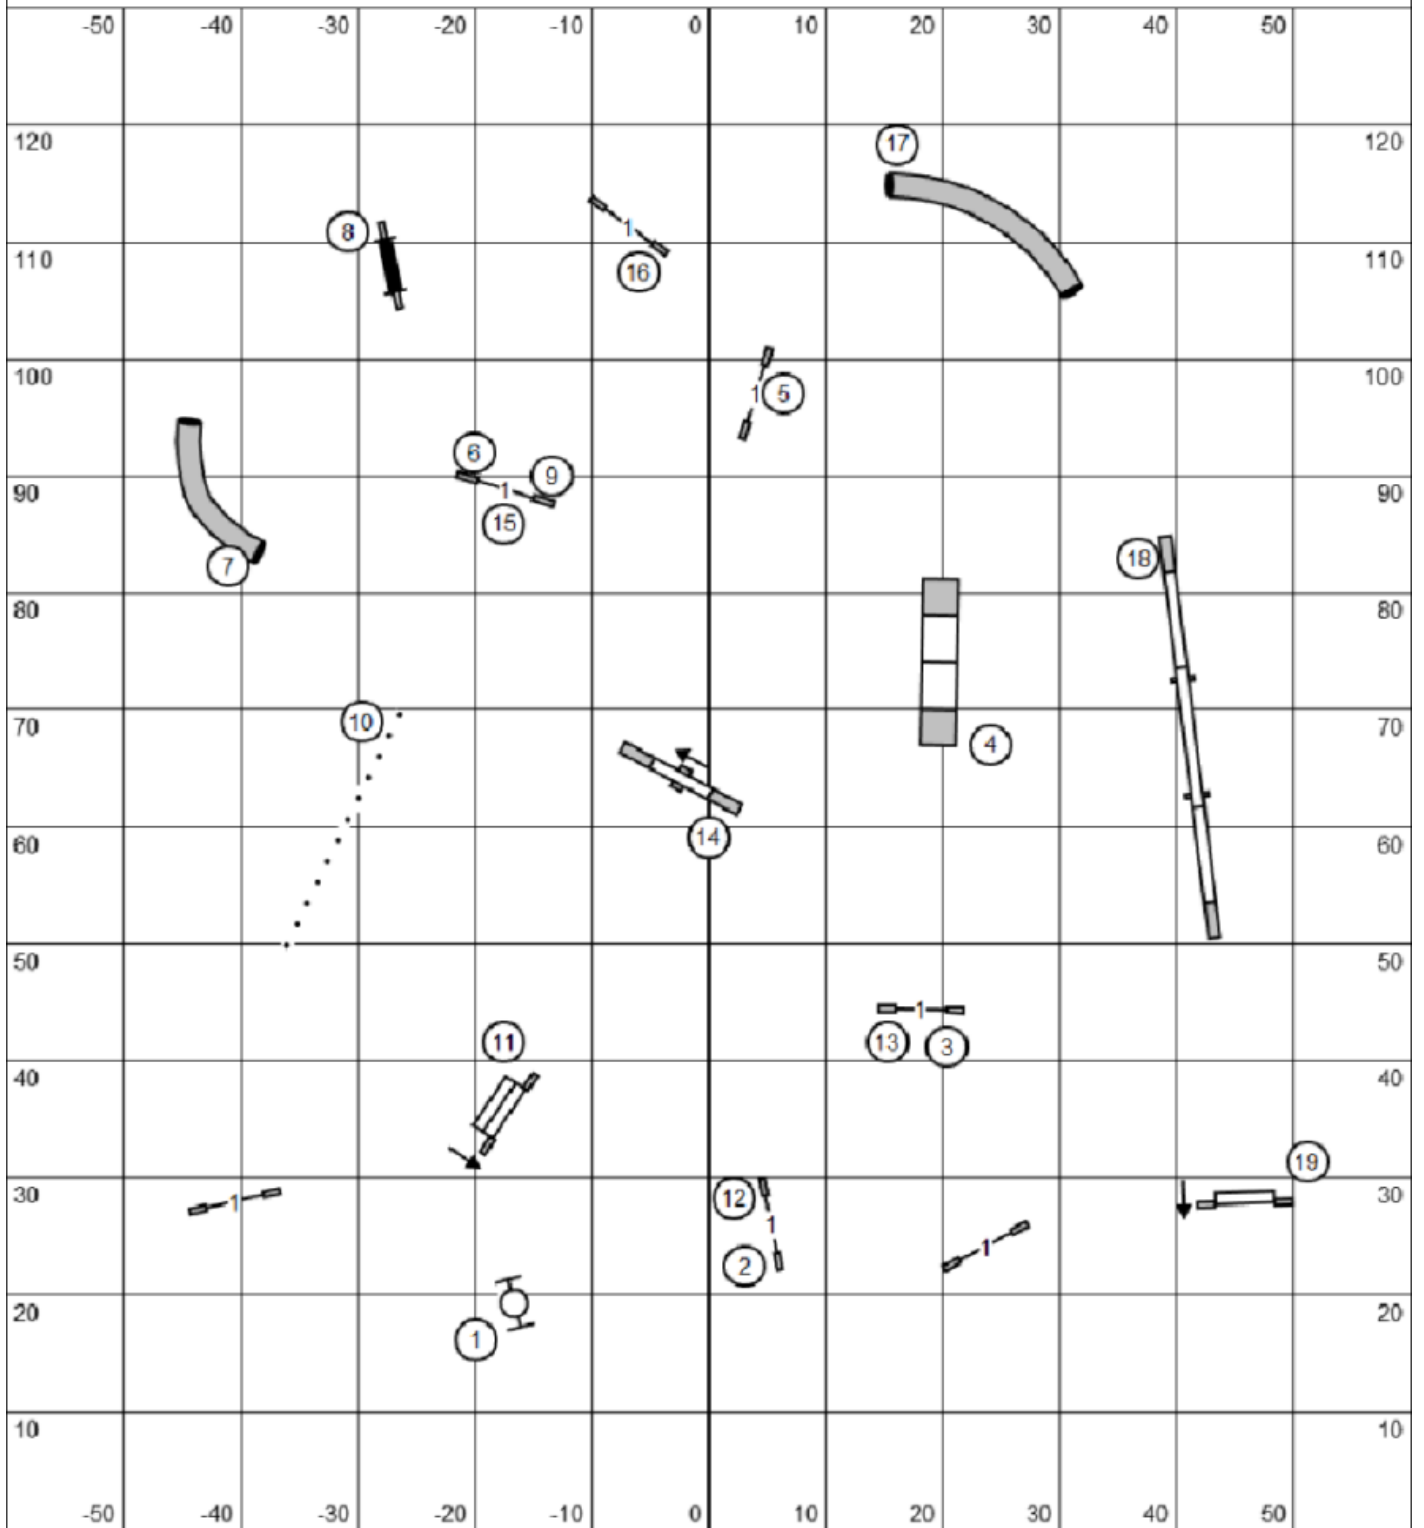

Cocker Spaniel Club of South Texas 3-16-26 **MX JWW** Terry Elger

Cocker Spaniel Club of South Texas 3-16-26 Premier JWW Terry Elger

Cocker Spaniel Club of South Texas 3-16-26 **MX Standard** Terry Elger

Cocker Spaniel Club of South Texas 3-16-26 **Premier Standard** Terry Elger

Cocker Spaniel Club of South Texas 3-16-26 **FAST** Terry Elger

MX Send 5-6-4
 Open Send 2-9 or 9-2
 Novice Send 2-9 or 9-2

5 is bi-directional for Open and Novice

Cocker Spaniel Club of South Texas 3-16-26 **Novice Standard** Terry Elger

Cocker Spaniel Club of South Texas 3-16-26 **Open JWW** Terry Elger

Cocker Spaniel Club of South Texas 3-16-26 **Novice JWW** Terry Elger