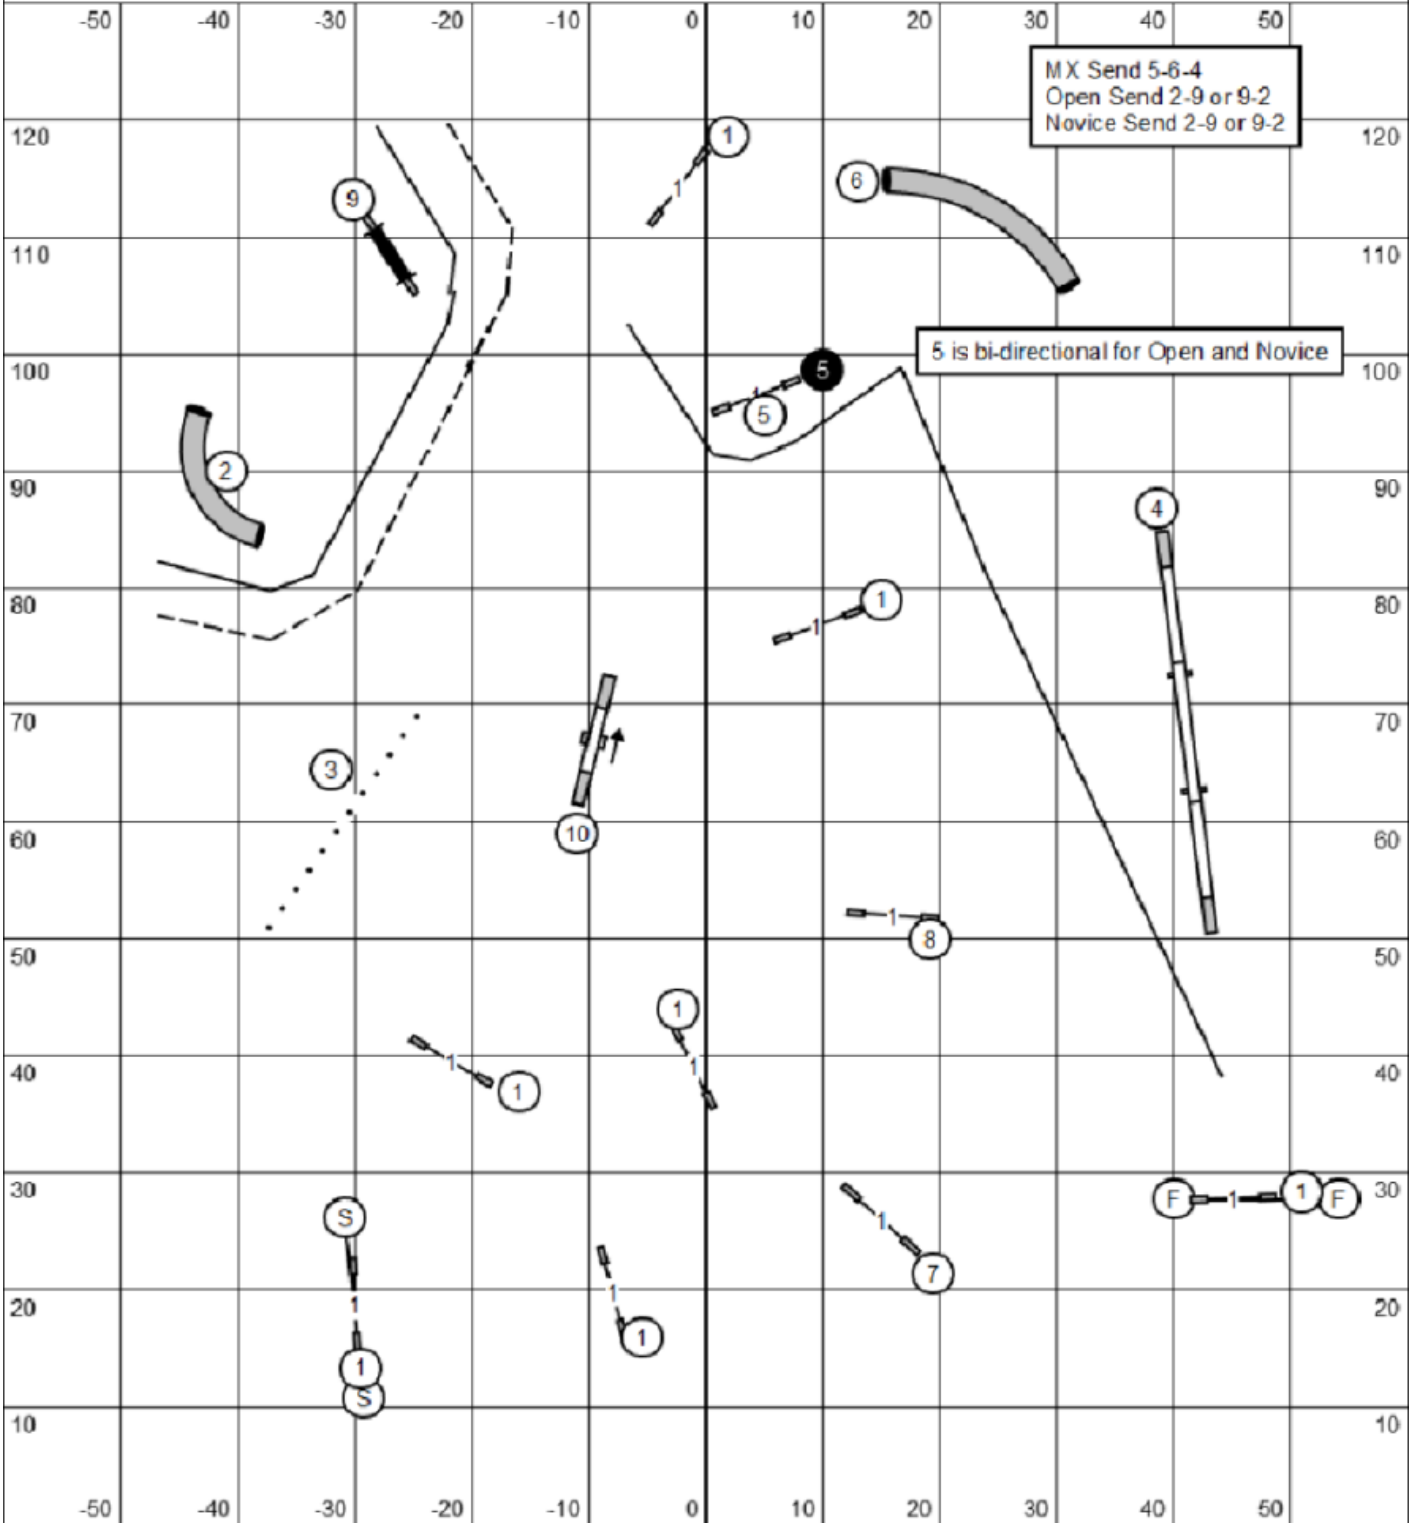

Cocker Spaniel Club of South Texas 3-16-26 **MX JWW** Terry Elger

Cocker Spaniel Club of South Texas 3-16-26 Premier JWW Terry Elger

Cocker Spaniel Club of South Texas 3-16-26 **MX Standard** Terry Elger

Cocker Spaniel Club of South Texas 3-16-26 **Premier Standard** Terry Elger

Cocker Spaniel Club of South Texas 3-16-26 **FAST** Terry Elger

MX Send 5-6-4
 Open Send 2-9 or 9-2
 Novice Send 2-9 or 9-2

5 is bi-directional for Open and Novice

Cocker Spaniel Club of South Texas 3-16-26 **Novice Standard** Terry Elger

Cocker Spaniel Club of South Texas 3-16-26 **Open JWW** Terry Elger

Cocker Spaniel Club of South Texas 3-16-26 **Novice JWW** Terry Elger