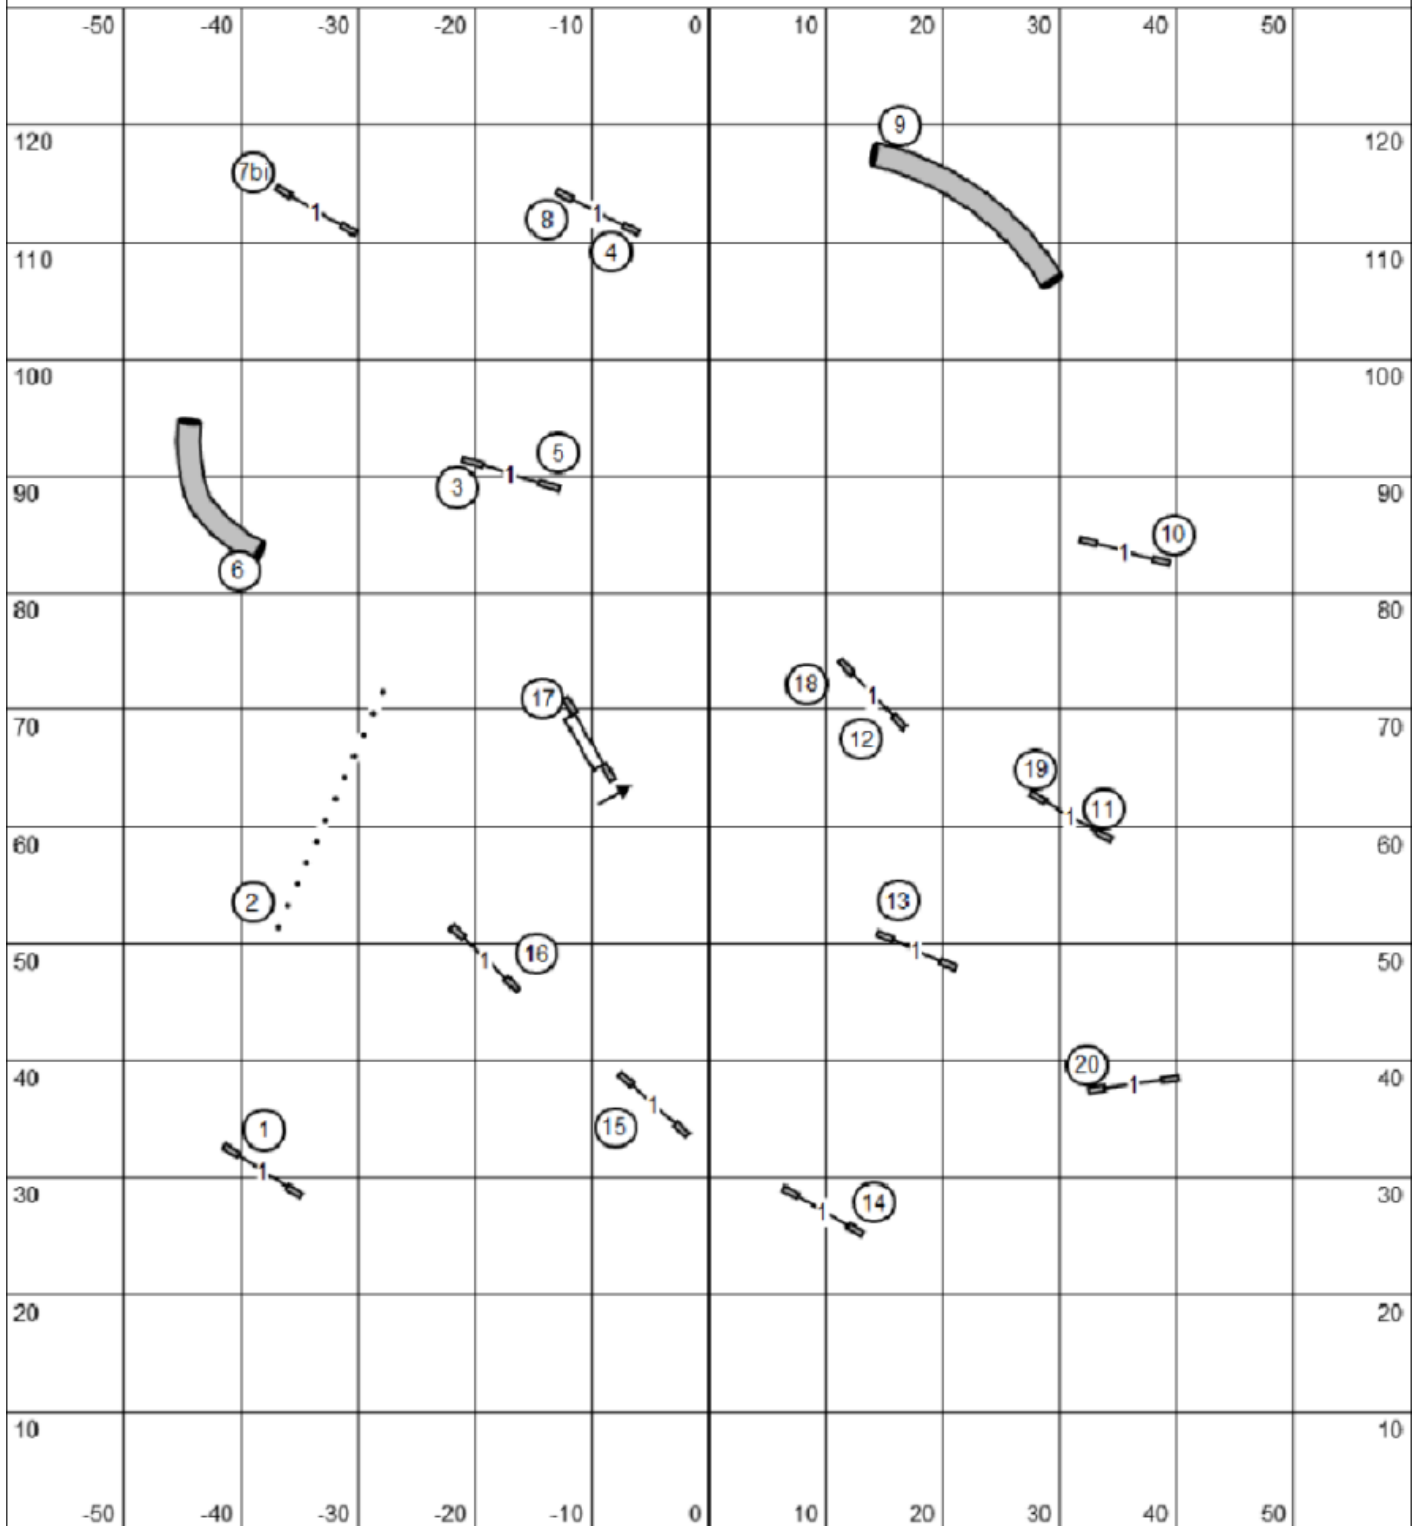

Cocker Spaniel Club of South Texas 3-16-26 **MX JWW** Terry Elger

Cocker Spaniel Club of South Texas 3-16-26 Premier JWW Terry Elger

Cocker Spaniel Club of South Texas 3-16-26 **MX Standard** Terry Elger

Cocker Spaniel Club of South Texas 3-16-26 **Premier Standard** Terry Elger

Cocker Spaniel Club of South Texas 3-16-26 **FAST** Terry Elger

MX Send 5-6-4
 Open Send 2-9 or 9-2
 Novice Send 2-9 or 9-2

5 is bi-directional for Open and Novice

Cocker Spaniel Club of South Texas 3-16-26 **Novice Standard** Terry Elger

Cocker Spaniel Club of South Texas 3-16-26 **Open JWW** Terry Elger

Cocker Spaniel Club of South Texas 3-16-26 **Novice JWW** Terry Elger