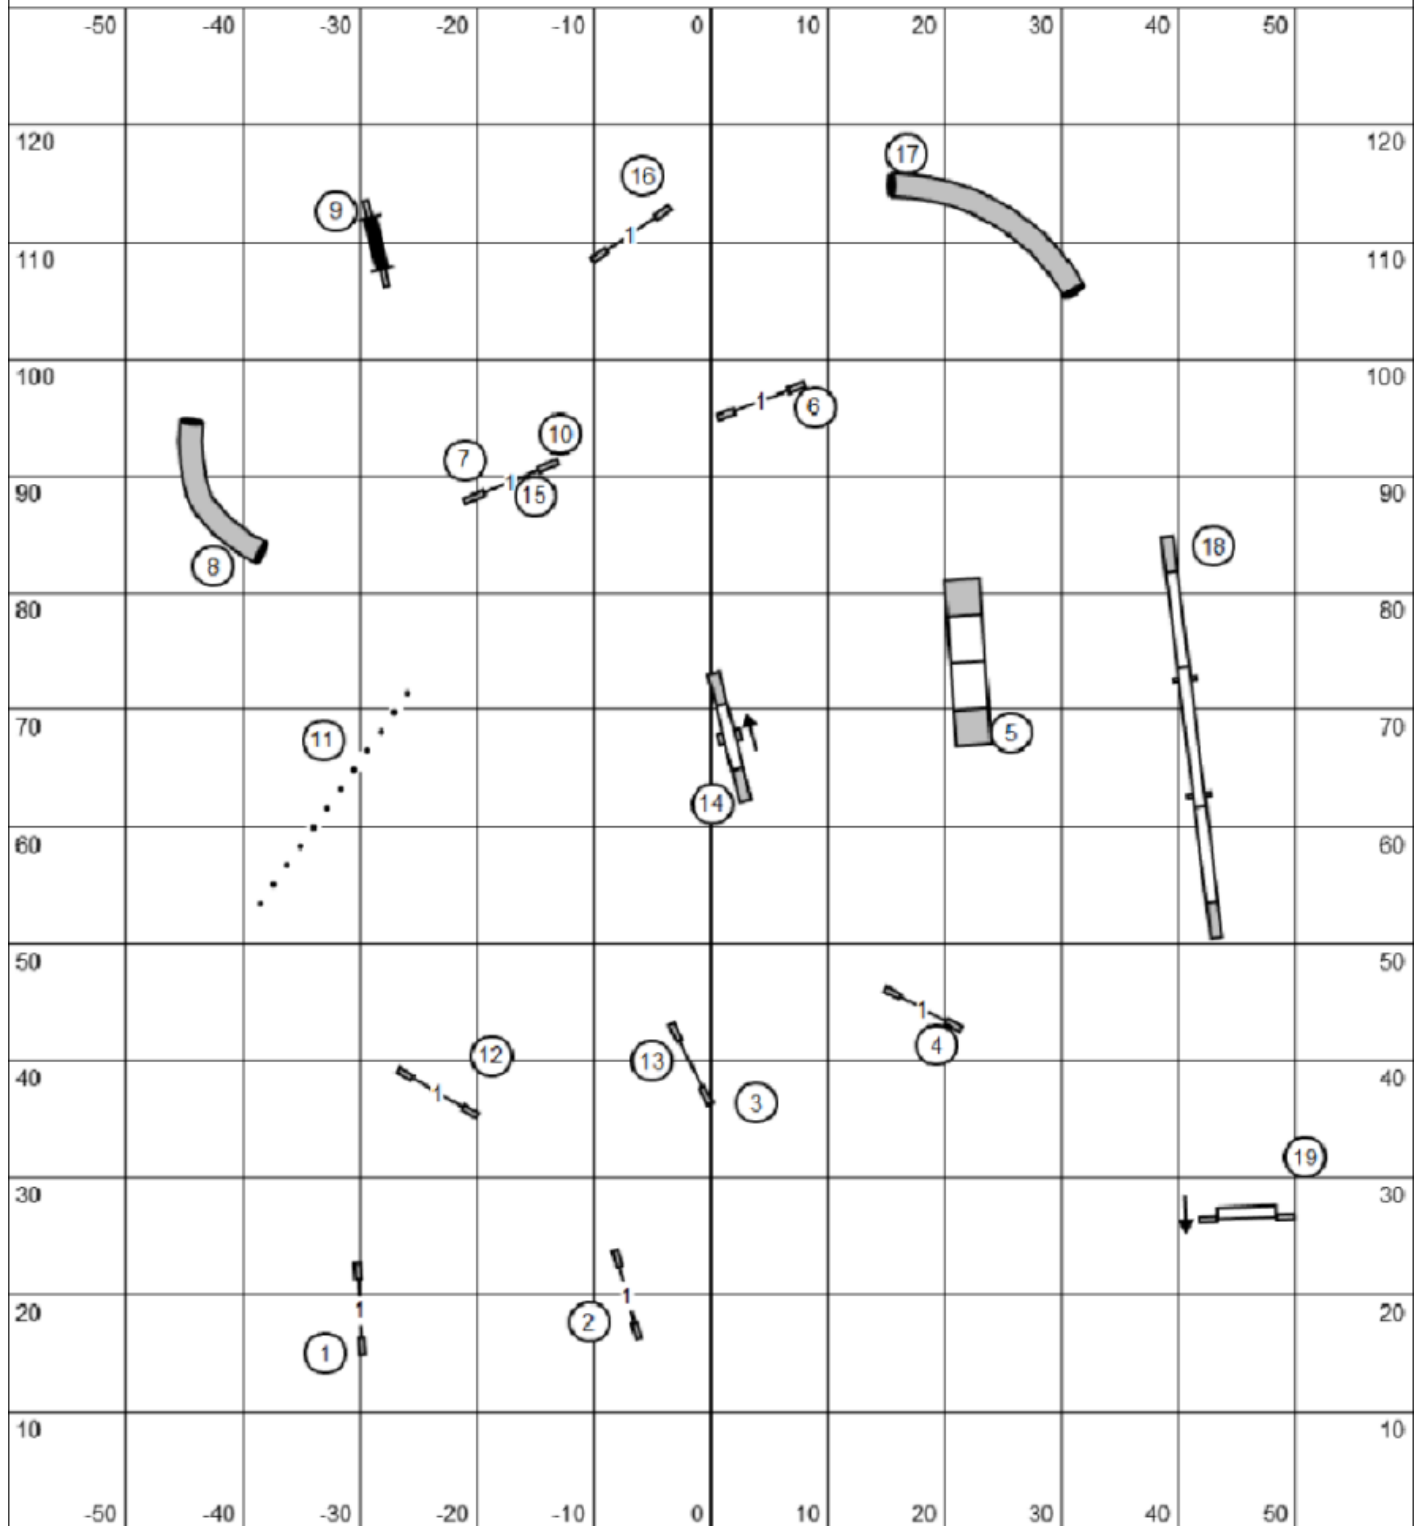

Cocker Spaniel Club of South Texas 3-16-26 **MX JWW** Terry Elger

Cocker Spaniel Club of South Texas 3-16-26 Premier JWW Terry Elger

Cocker Spaniel Club of South Texas 3-16-26 **MX Standard** Terry Elger

Cocker Spaniel Club of South Texas 3-16-26 **Premier Standard** Terry Elger

Cocker Spaniel Club of South Texas 3-16-26 **FAST** Terry Elger

MX Send 5-6-4
 Open Send 2-9 or 9-2
 Novice Send 2-9 or 9-2

5 is bi-directional for Open and Novice

Cocker Spaniel Club of South Texas 3-16-26 **Novice Standard** Terry Elger

Cocker Spaniel Club of South Texas 3-16-26 **Open JWW** Terry Elger

Cocker Spaniel Club of South Texas 3-16-26 **Novice JWW** Terry Elger