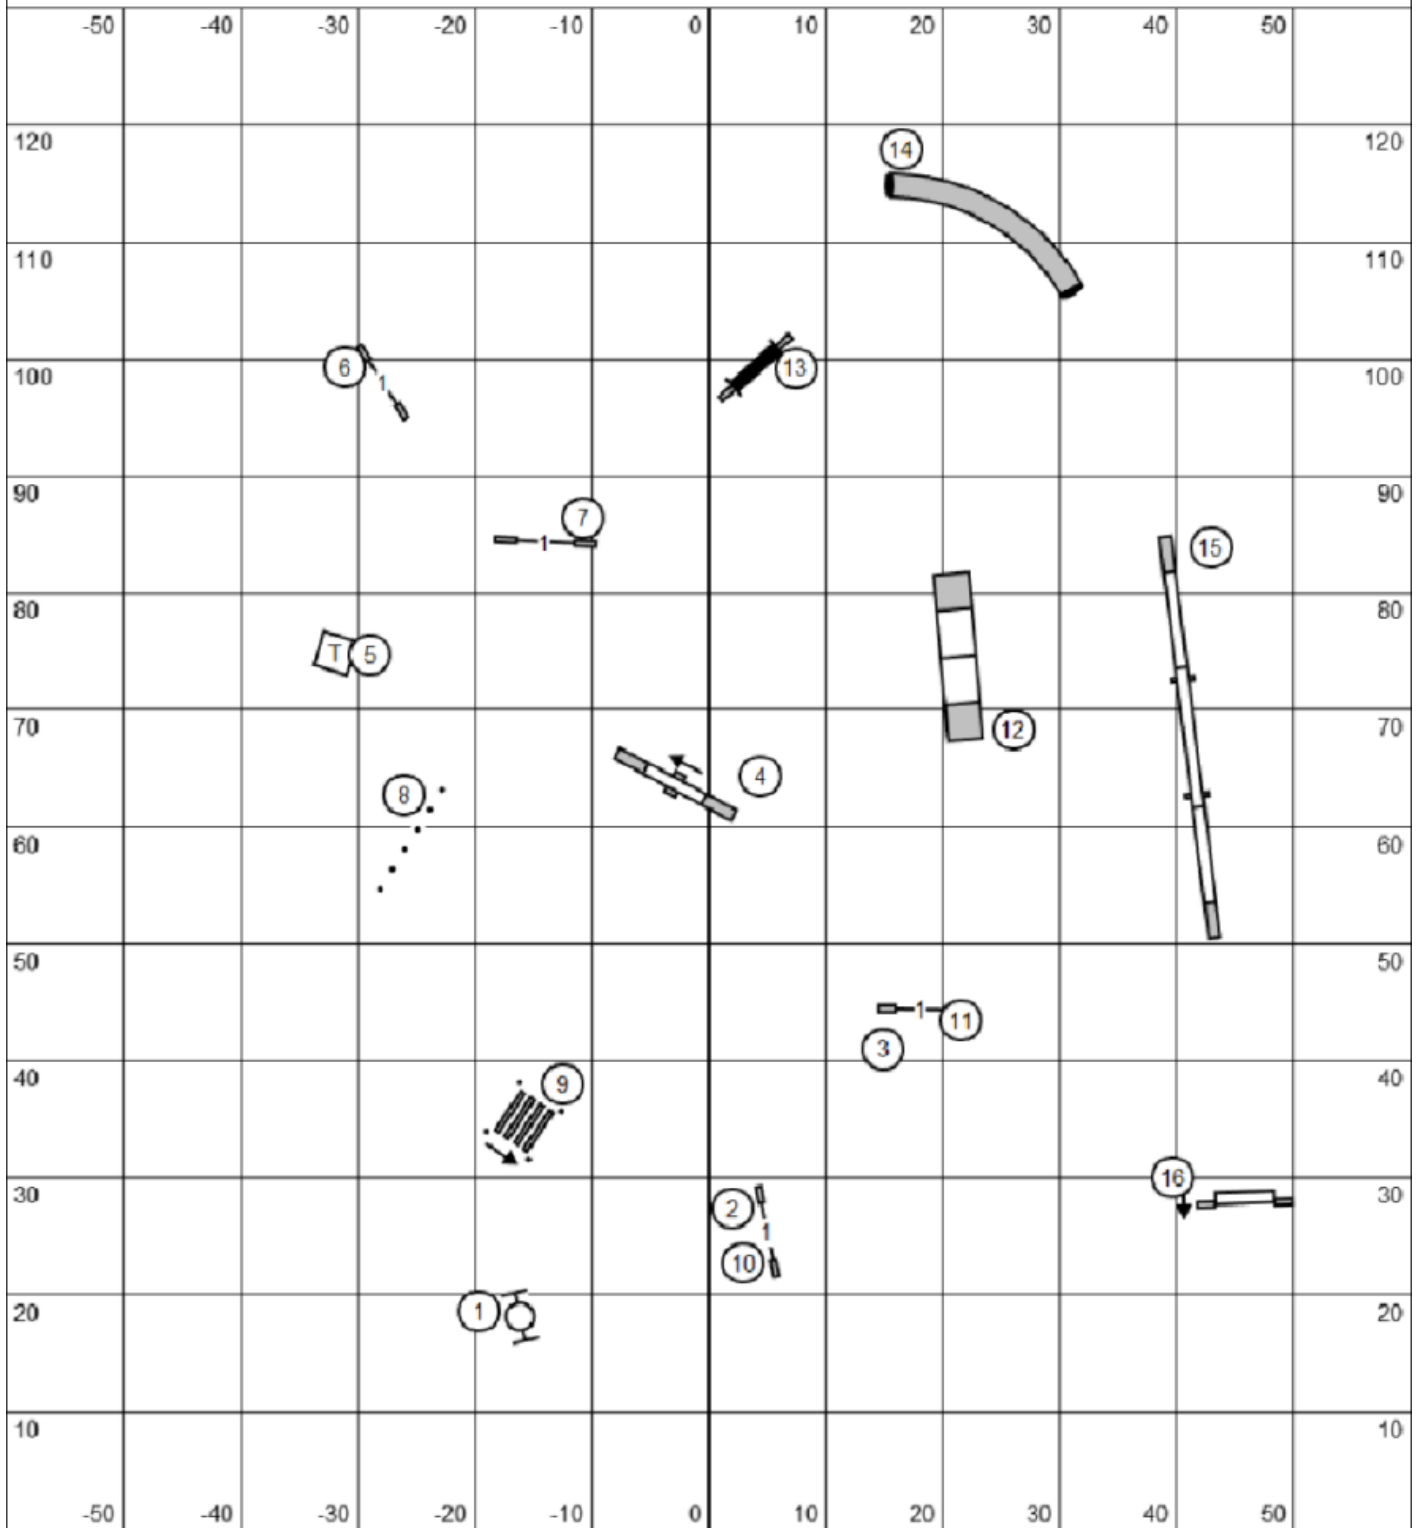

Cocker Spaniel Club of South Texas 3-16-26 **Premier Standard** Terry Elger

Cocker Spaniel Club of South Texas 3-16-26 **FAST** Terry Elger

MX Send 5-6-4
 Open Send 2-9 or 9-2
 Novice Send 2-9 or 9-2

5 is bi-directional for Open and Novice

Cocker Spaniel Club of South Texas 3-16-26 **Novice Standard** Terry Elger

Cocker Spaniel Club of South Texas 3-16-26 **Open JWW** Terry Elger

Cocker Spaniel Club of South Texas 3-16-26 **Novice JWW** Terry Elger