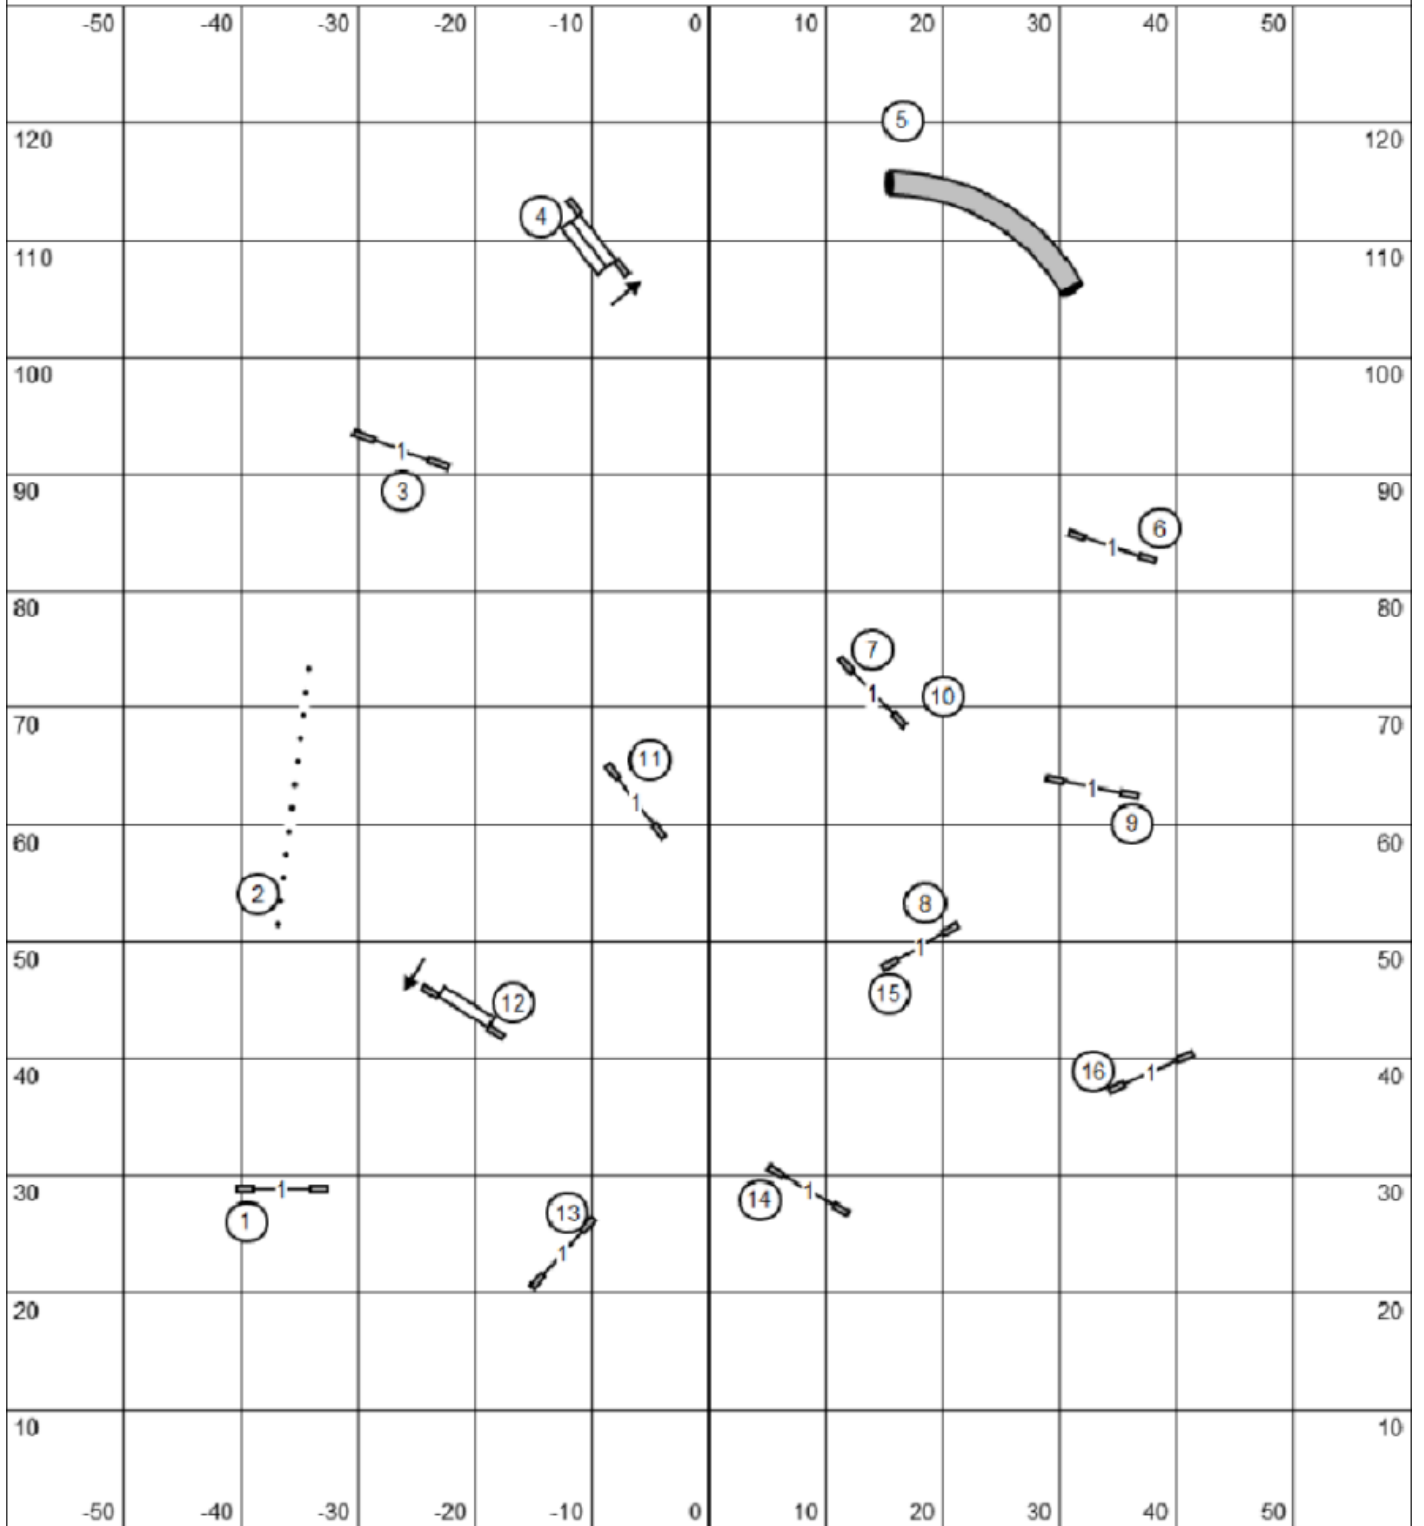

Cocker Spaniel Club of South Texas 3-16-26 **Open JWW** Terry Elger