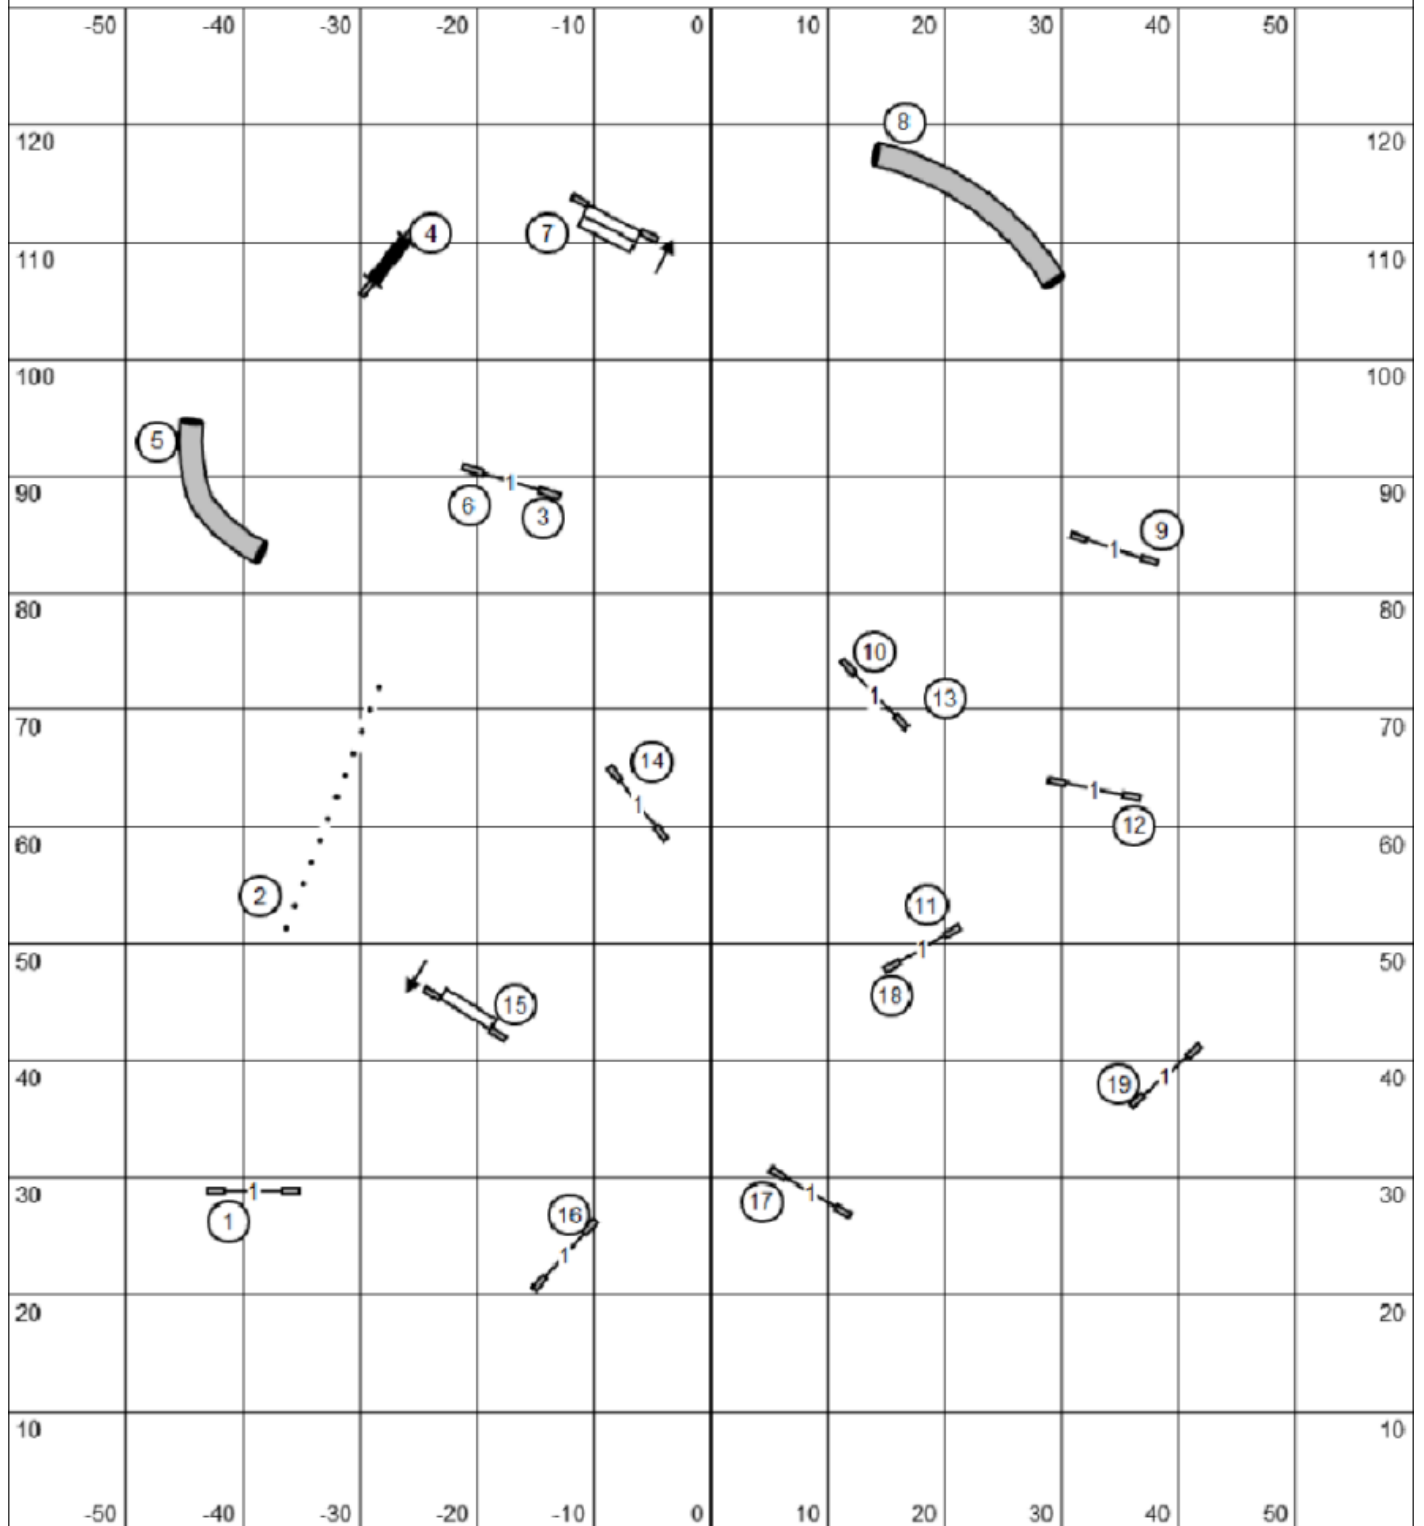

Cocker Spaniel Club of South Texas 3-16-26 **MX JWW** Terry Elger

Cocker Spaniel Club of South Texas 3-16-26 Premier JWW Terry Elger

Cocker Spaniel Club of South Texas 3-16-26 **MX Standard** Terry Elger

Cocker Spaniel Club of South Texas 3-16-26 **Premier Standard** Terry Elger

Cocker Spaniel Club of South Texas 3-16-26 **FAST** Terry Elger

MX Send 5-6-4
 Open Send 2-9 or 9-2
 Novice Send 2-9 or 9-2

5 is bi-directional for Open and Novice

Cocker Spaniel Club of South Texas 3-16-26 **Novice Standard** Terry Elger

Cocker Spaniel Club of South Texas 3-16-26 **Open JWW** Terry Elger

Cocker Spaniel Club of South Texas 3-16-26 **Novice JWW** Terry Elger