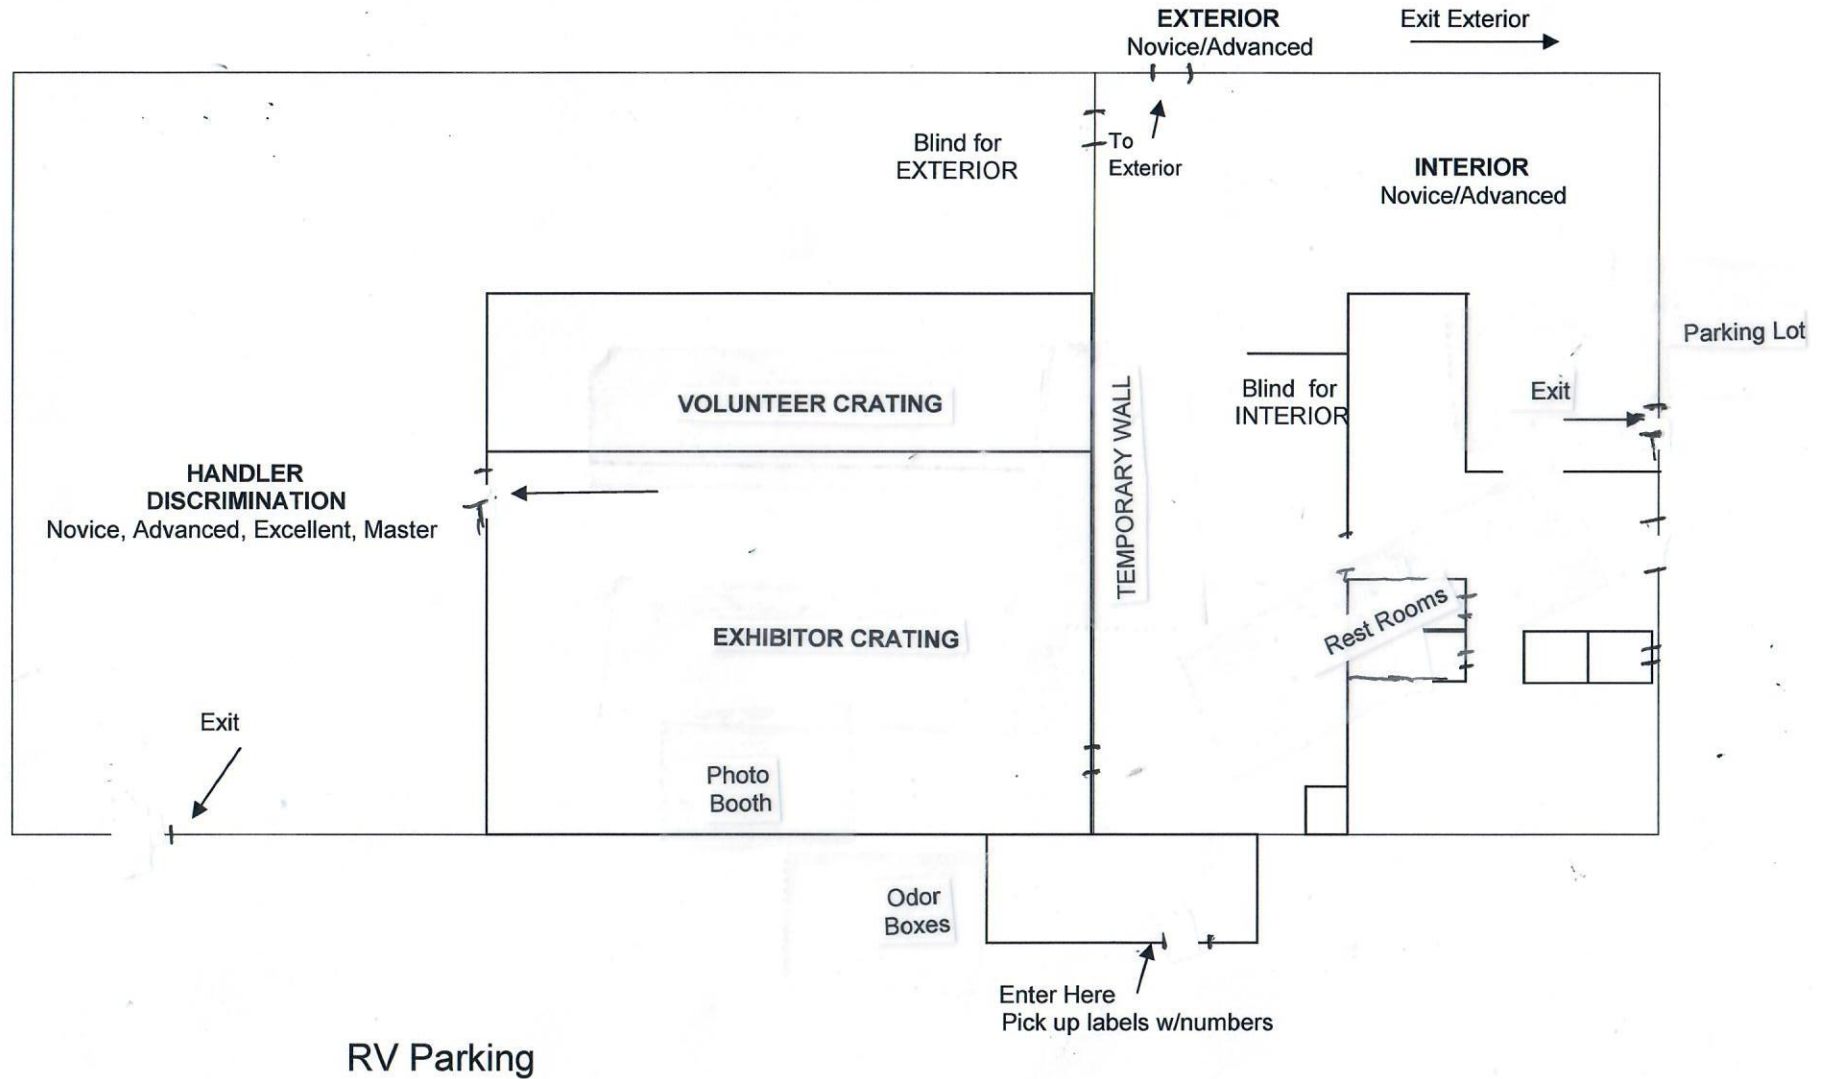

Sunshine State Papillon Club

LAYOUT for **First Round** of Trial Classes: Friday, June 26, 2026

Handler Discrimination – Novice and Advanced

Exterior – Novice and Advanced

Interior – Novice and Advanced

NOT DRAWN TO SCALE

Sunshine State Papillon Club

LAYOUT for **Second Round** of Trial Classes: Friday, June 26, 2026

Container - Novice and Advanced

Buried - Novice and Advanced

Interior - Excellent and Master

NOT DRAWN TO SCALE

Sunshine State Papillon Club

LAYOUT for of Trial Classes: Saturday, June 27, 2026

Buried – Novice, Advanced, Excellent, Master

Container – Novice, Advanced, Excellent, Master

NOT DRAWN TO SCALE