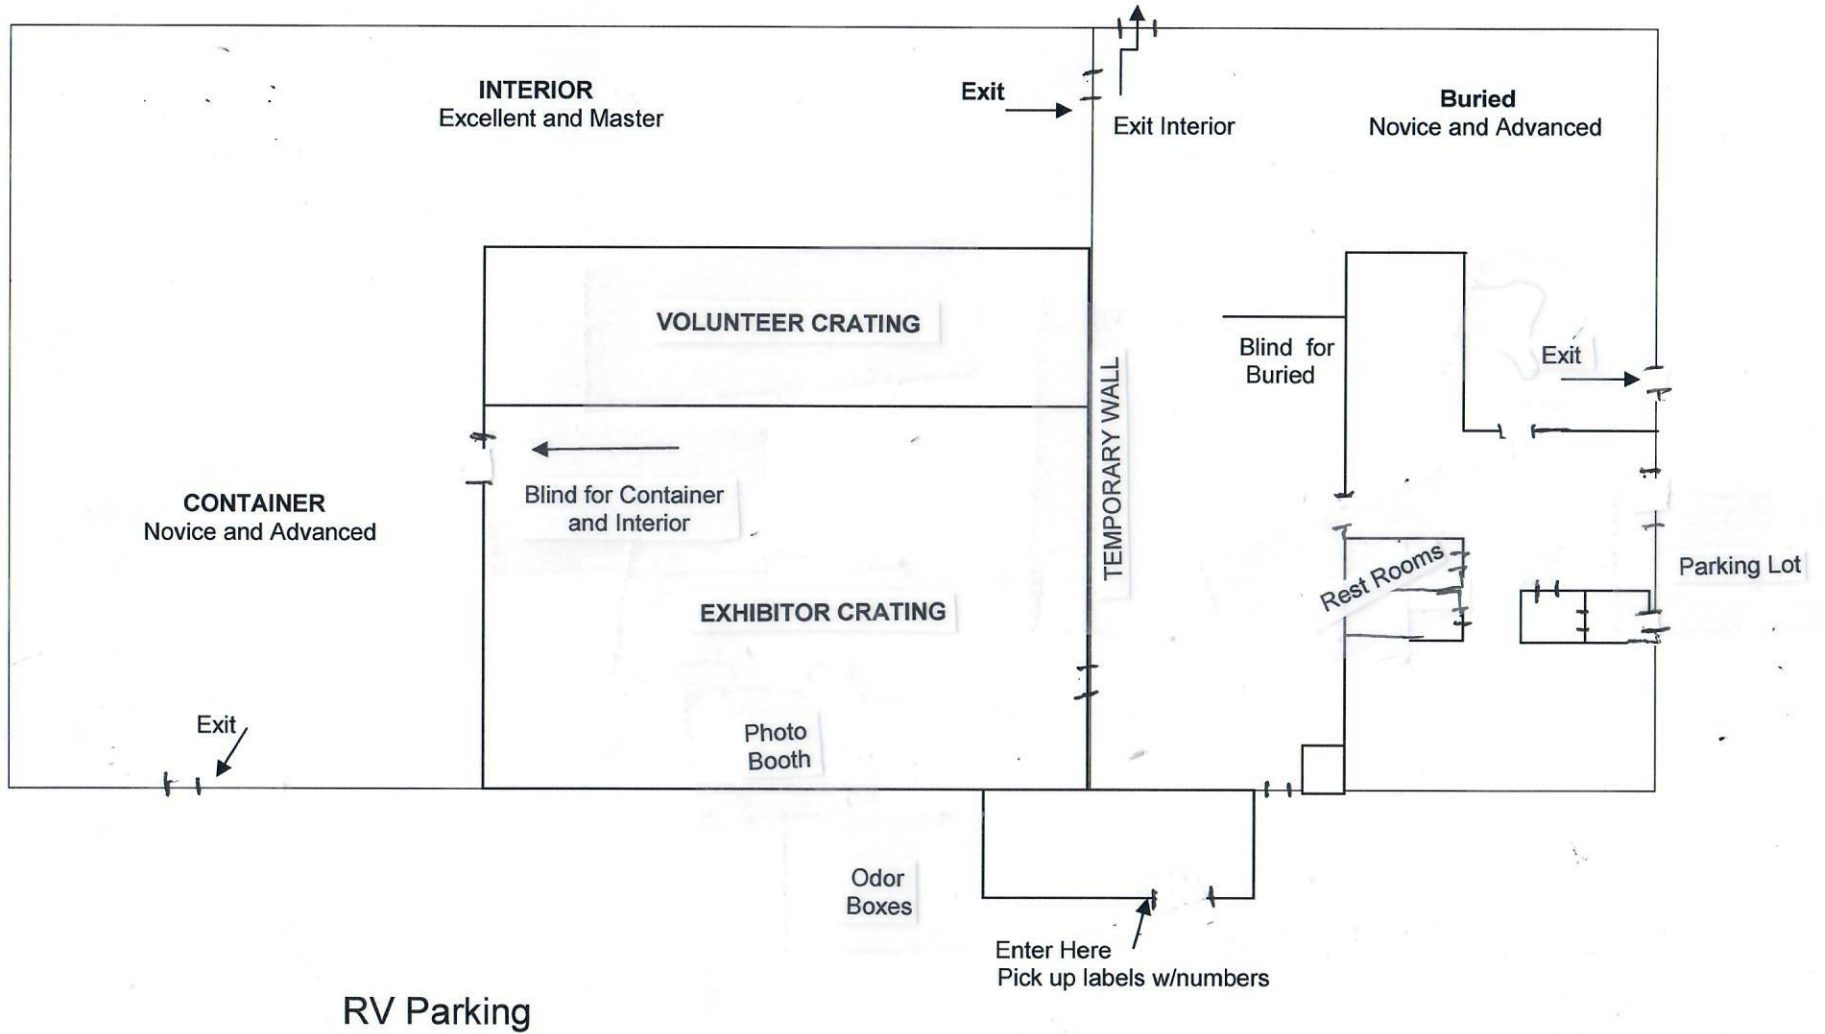

Sunshine State Papillon Club

LAYOUT for **Second Round** of Trial Classes: Friday, June 26, 2026

Container - Novice and Advanced

Buried - Novice and Advanced

Interior - Excellent and Master

NOT DRAWN TO SCALE

Sunshine State Papillon Club

LAYOUT for of Trial Classes: Saturday, June 27, 2026

Buried – Novice, Advanced, Excellent, Master

Container – Novice, Advanced, Excellent, Master

NOT DRAWN TO SCALE