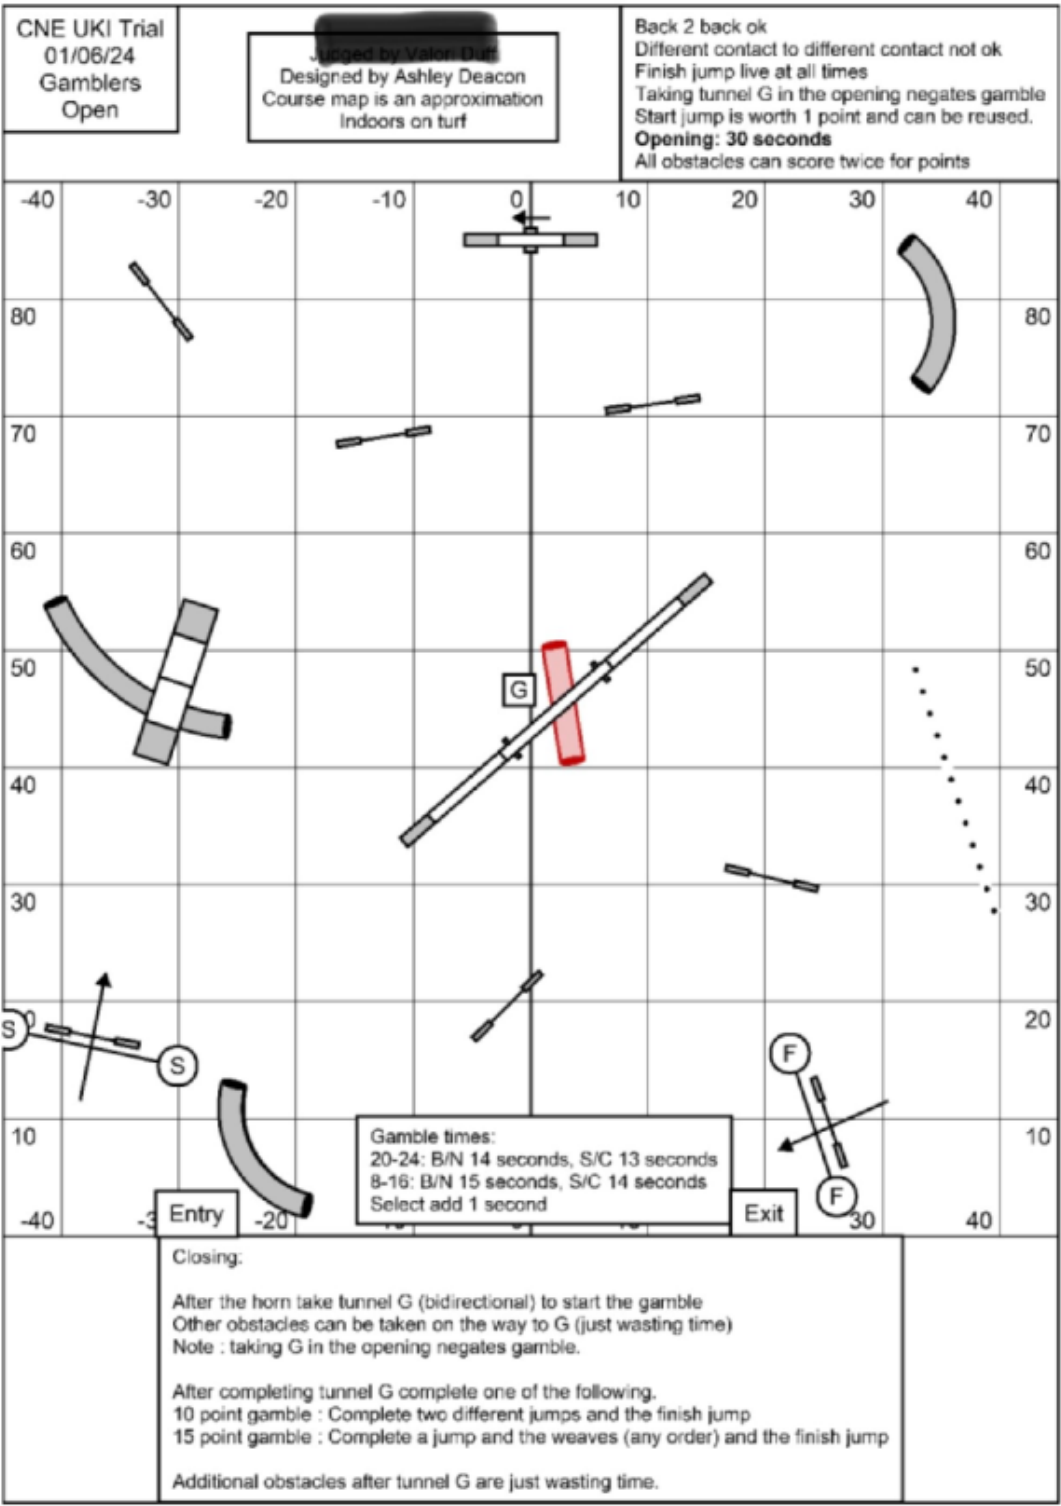

CNE UKI Trial
01/06/24
Agility 2
Beginner/Novice

Designed by Ashley Deacon
Course map is an approximation
Indoors on turf

CNE UKI Trial
01/06/24
Jumping 1 TWO
Beginner/Novice

Judged by Valon Dur
Designed by Ashley Deacon
Course map is an approximation
Indoors on turf

CNE UKI Trial
01/06/24
Speedstakes
Beginner/Novice

Judged by Valon Duffin
Designed by Ashley Deacon
Course map is an approximation
Indoors on turf

CNE UKI Trial
01/07/24
Snooker
Open

Judged by Valon Duff
Designed by Ashley Deacon
Course map is an approximation
Indoors on turf

Time
Large: 45 secs
Small dogs: 47 secs
Select +2 secs

3 reds
Must take finish for score in direction indicated
Opening: 2, 3 and 4 any direction - combos 5, 6 and 7 in any order
Closing: 2 and 3 are bidirectional - the rest as numbered
Start and Finish live after start