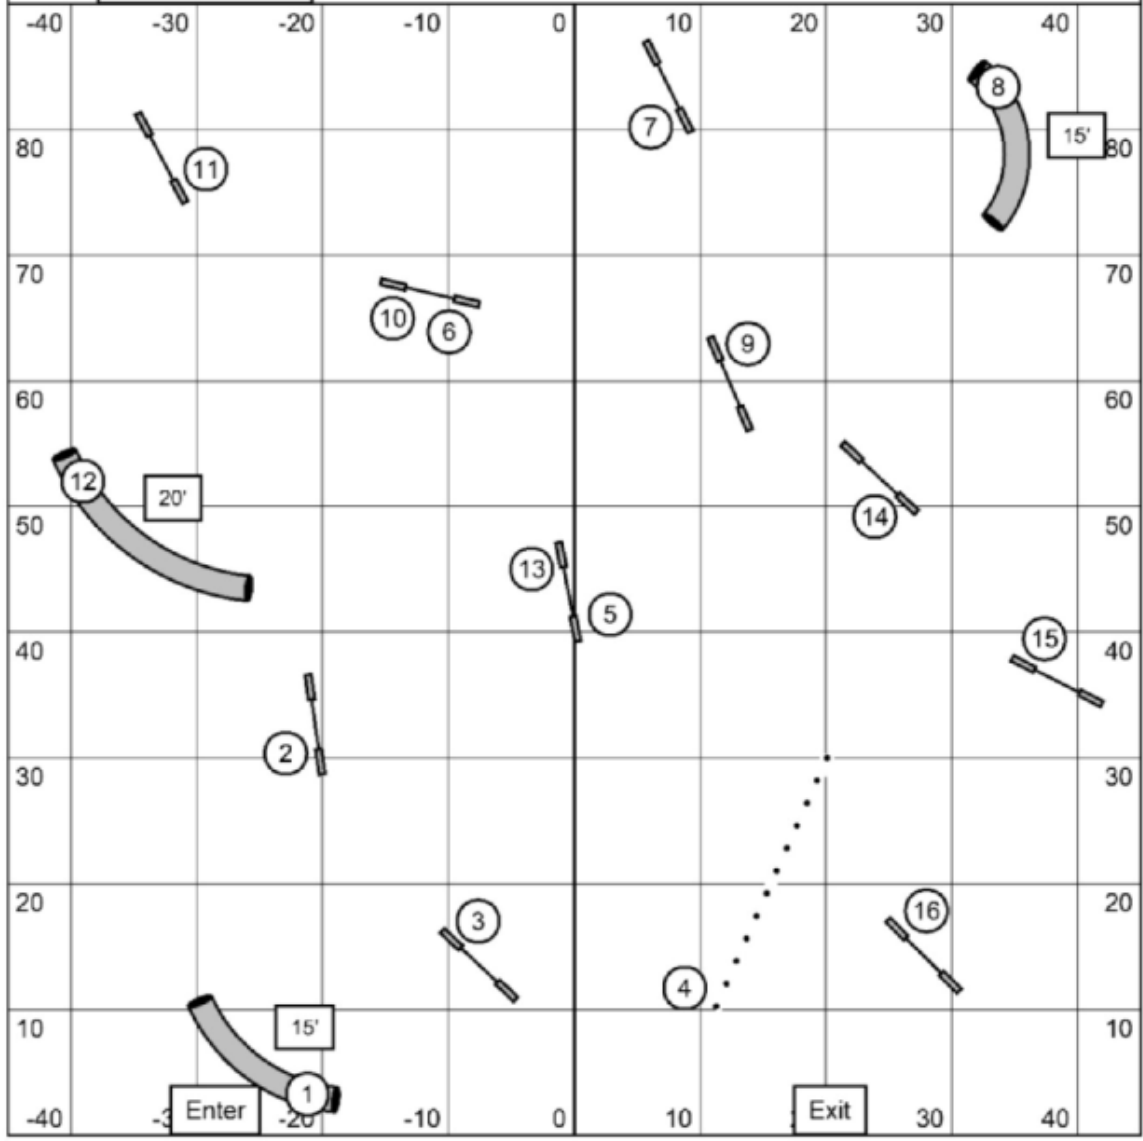

CNE UKI Trial
01/06/24
Agility 2
Beginner/Novice

Designed by Ashley Deacon
Course map is an approximation
Indoors on turf

CNE UKI Trial
01/06/24
Jumping 1 TWO
Beginner/Novice

Judged by Valon Dur
Designed by Ashley Deacon
Course map is an approximation
Indoors on turf

CNE UKI Trial
01/06/24
Speedstakes
Beginner/Novice

Judged by Valon Duffin
Designed by Ashley Deacon
Course map is an approximation
Indoors on turf

CNE UKI Trial
01/07/24
Snooker
Open

Judged by Valon Duff
Designed by Ashley Deacon
Course map is an approximation
Indoors on turf

Time
Large: 45 secs
Small dogs: 47 secs
Select +2 secs

3 reds
Must take finish for score in direction indicated
Opening: 2, 3 and 4 any direction - combos 5, 6 and 7 in any order
Closing: 2 and 3 are bidirectional - the rest as numbered
Start and Finish live after start