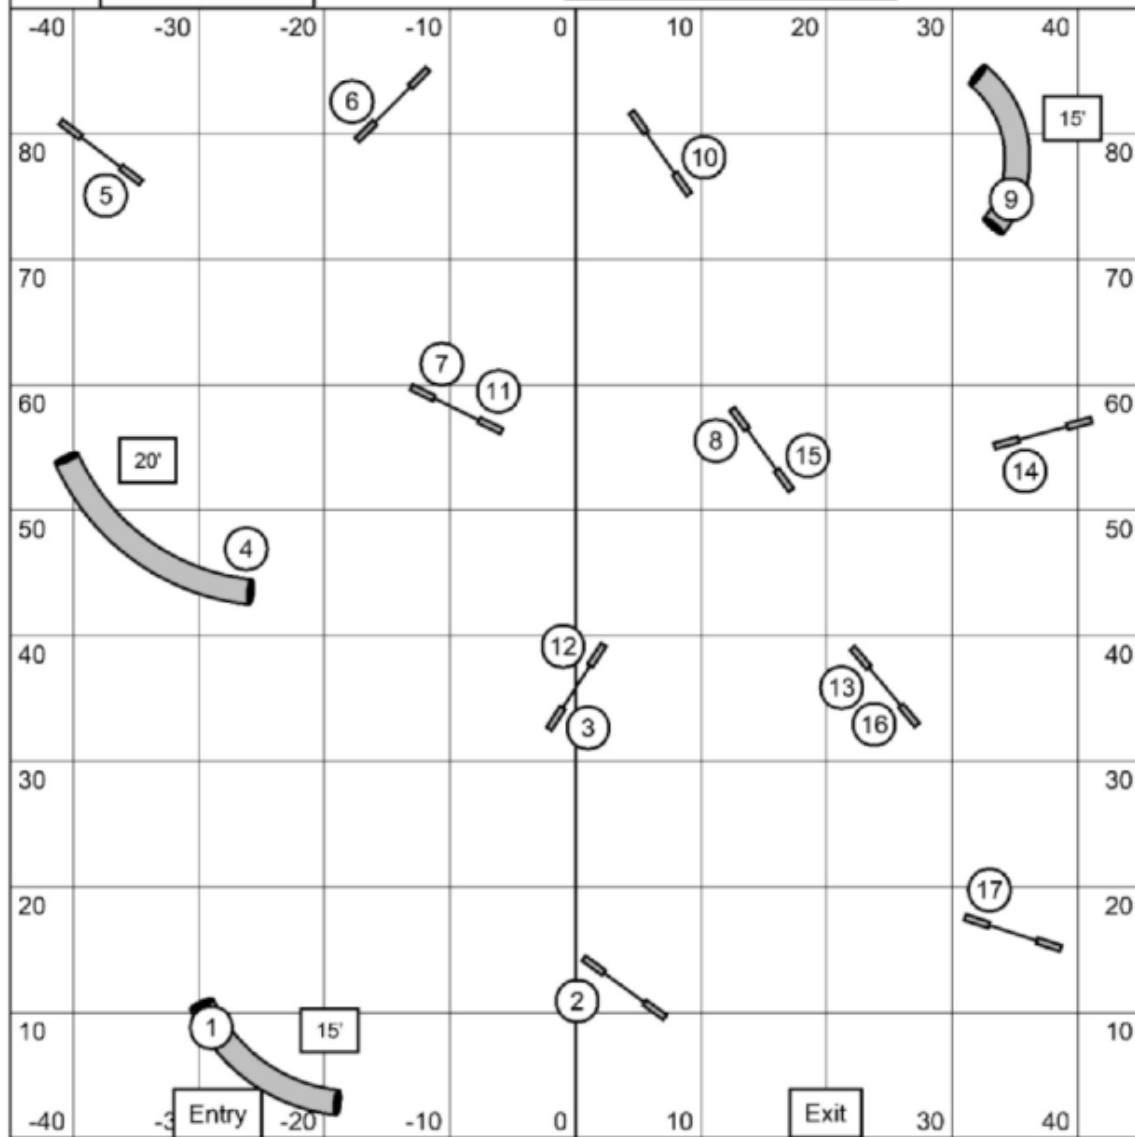

CNE UKI Trial
01/06/24
Agility 2
Beginner/Novice

Designed by Ashley Deacon
Course map is an approximation
Indoors on turf

CNE UKI Trial
01/06/24
Jumping 1 TWO
Beginner/Novice

Judged by Valon Dur
Designed by Ashley Deacon
Course map is an approximation
Indoors on turf

CNE UKI Trial
01/06/24
Speedstakes
Beginner/Novice

Judged by Valon Duffin
Designed by Ashley Deacon
Course map is an approximation
Indoors on turf

CNE UKI Trial
01/07/24
Snooker
Open

Judged by Valon Duff
Designed by Ashley Deacon
Course map is an approximation
Indoors on turf

Time
Large: 45 secs
Small dogs: 47 secs
Select +2 secs

3 reds
Must take finish for score in direction indicated
Opening: 2, 3 and 4 any direction - combos 5, 6 and 7 in any order
Closing: 2 and 3 are bidirectional - the rest as numbered
Start and Finish live after start