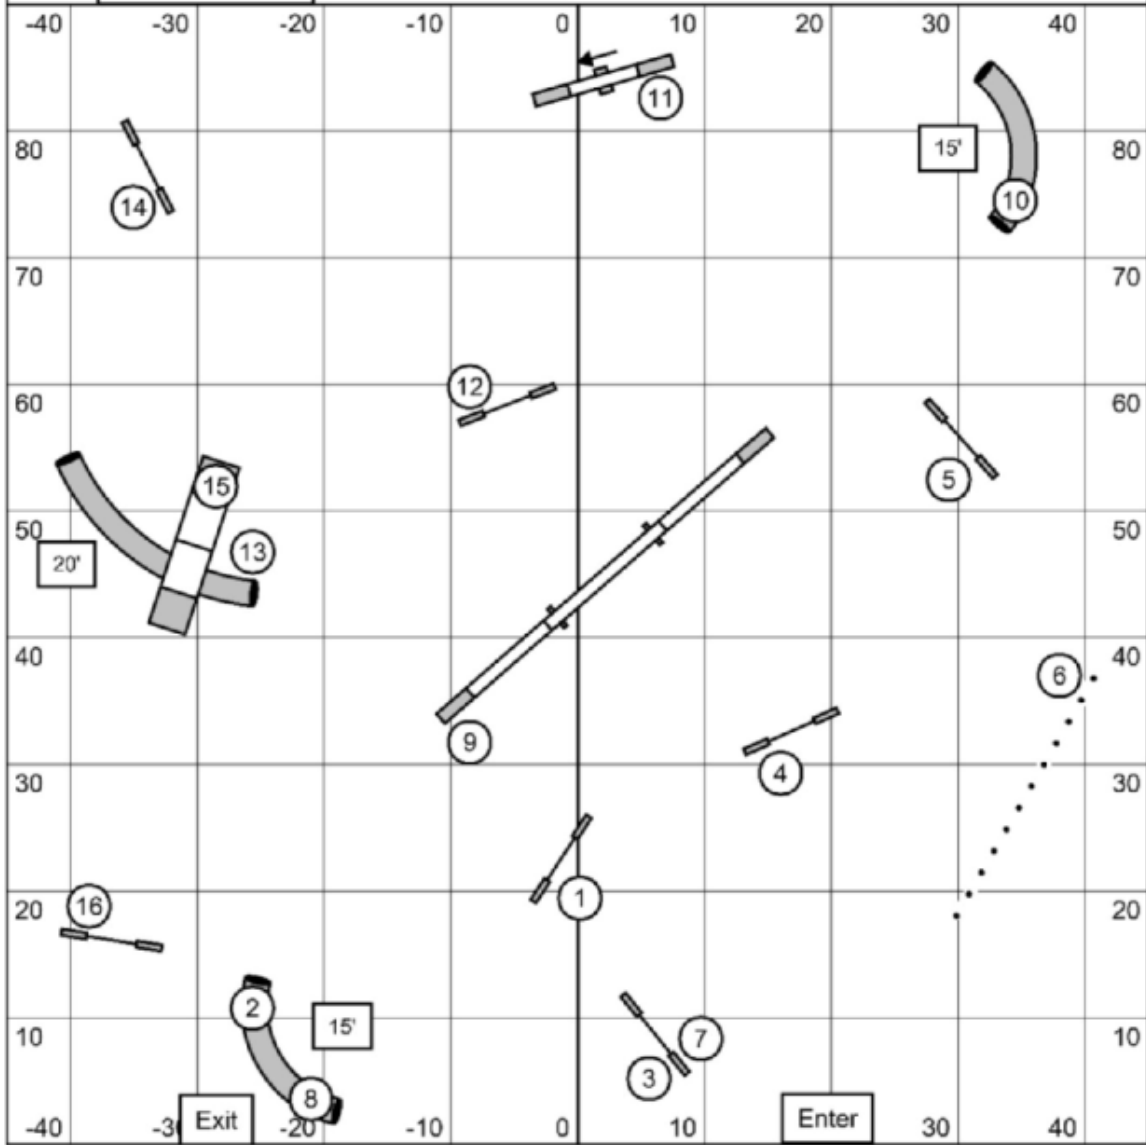

CNE UKI Trial
01/06/24
Agility 2
Beginner/Novice

Designed by Ashley Deacon
Course map is an approximation
Indoors on turf

CNE UKI Trial
01/06/24
Jumping 1 TWO
Beginner/Novice

Judged by Valon Dur
Designed by Ashley Deacon
Course map is an approximation
Indoors on turf

CNE UKI Trial
01/06/24
Speedstakes
Beginner/Novice

Judged by Valon Duffin
Designed by Ashley Deacon
Course map is an approximation
Indoors on turf

CNE UKI Trial
01/07/24
Snooker
Open

Judged by Valon Duff
Designed by Ashley Deacon
Course map is an approximation
Indoors on turf

Time
Large: 45 secs
Small dogs: 47 secs
Select +2 secs

3 reds
Must take finish for score in direction indicated
Opening: 2, 3 and 4 any direction - combos 5, 6 and 7 in any order
Closing: 2 and 3 are bidirectional - the rest as numbered
Start and Finish live after start