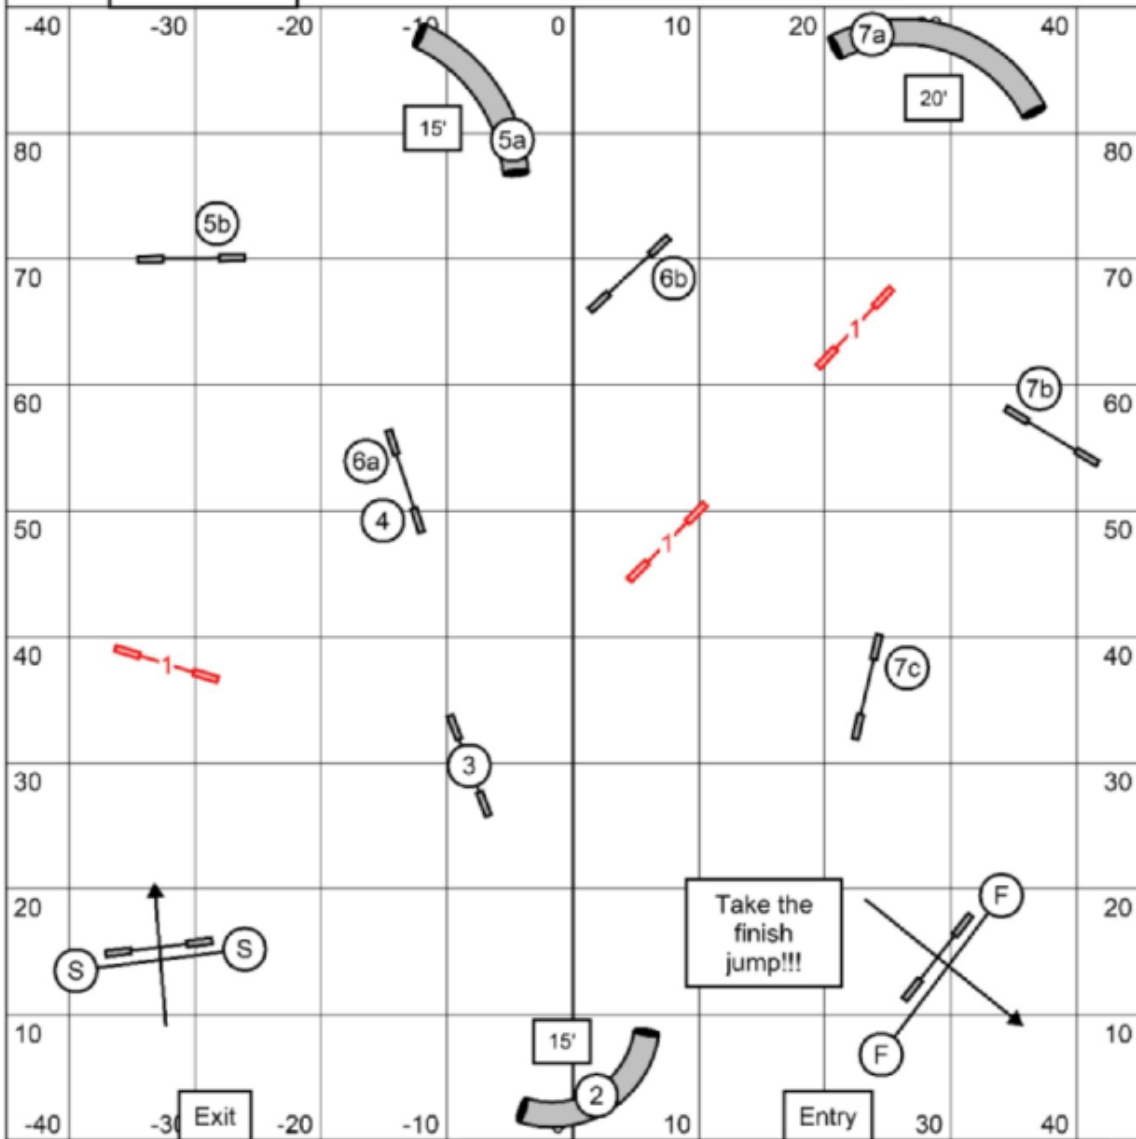

CNE UKI Trial
01/06/24
Agility 2
Beginner/Novice

Designed by Ashley Deacon
Course map is an approximation
Indoors on turf

CNE UKI Trial
01/06/24
Jumping 1 TWO
Beginner/Novice

Judged by Valon Dur
Designed by Ashley Deacon
Course map is an approximation
Indoors on turf

CNE UKI Trial
01/06/24
Speedstakes
Beginner/Novice

Judged by Valon Duffin
Designed by Ashley Deacon
Course map is an approximation
Indoors on turf

CNE UKI Trial
01/07/24
Snooker
Open

Judged by Valon Duff
Designed by Ashley Deacon
Course map is an approximation
Indoors on turf

Time
Large: 45 secs
Small dogs: 47 secs
Select +2 secs

3 reds
Must take finish for score in direction indicated
Opening: 2, 3 and 4 any direction - combos 5, 6 and 7 in any order
Closing: 2 and 3 are bidirectional - the rest as numbered
Start and Finish live after start