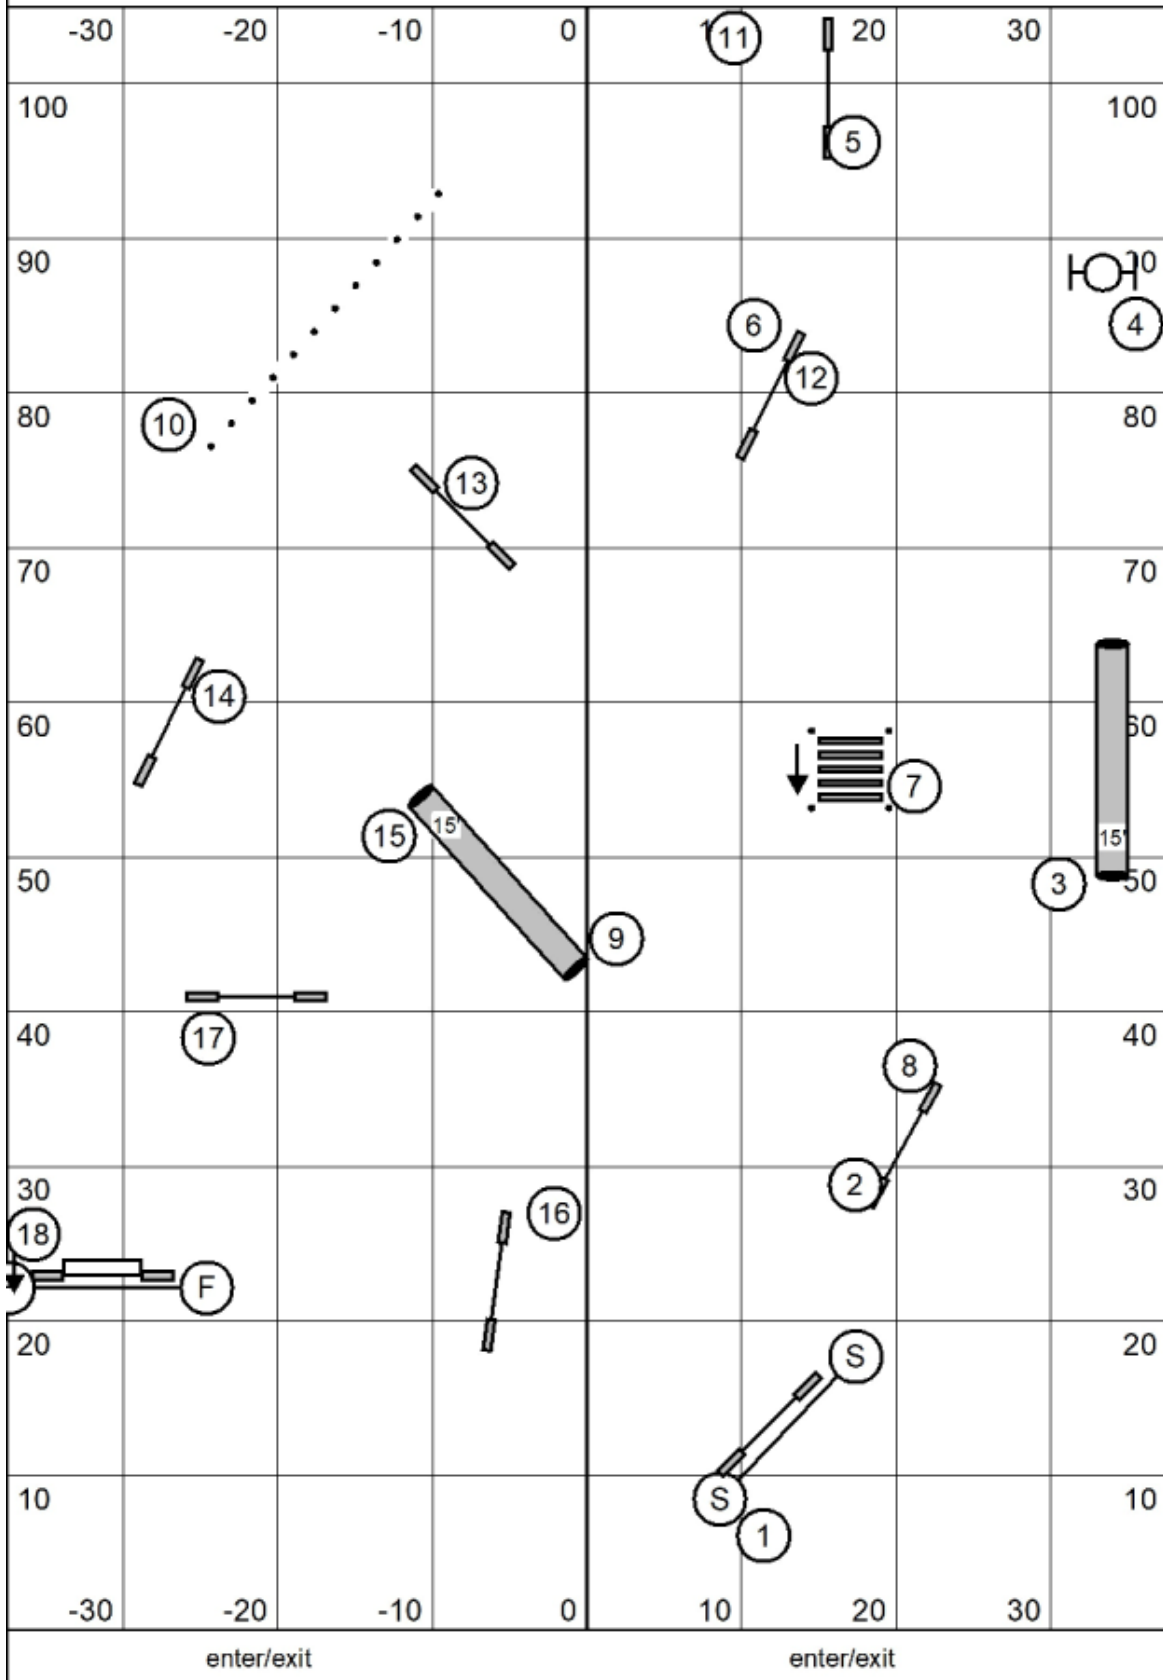

PAWS USDAA Trial
March 15, 2025
Judge Kelly Ely

Biathlon Jumpers

indoor
turf
electronic timing