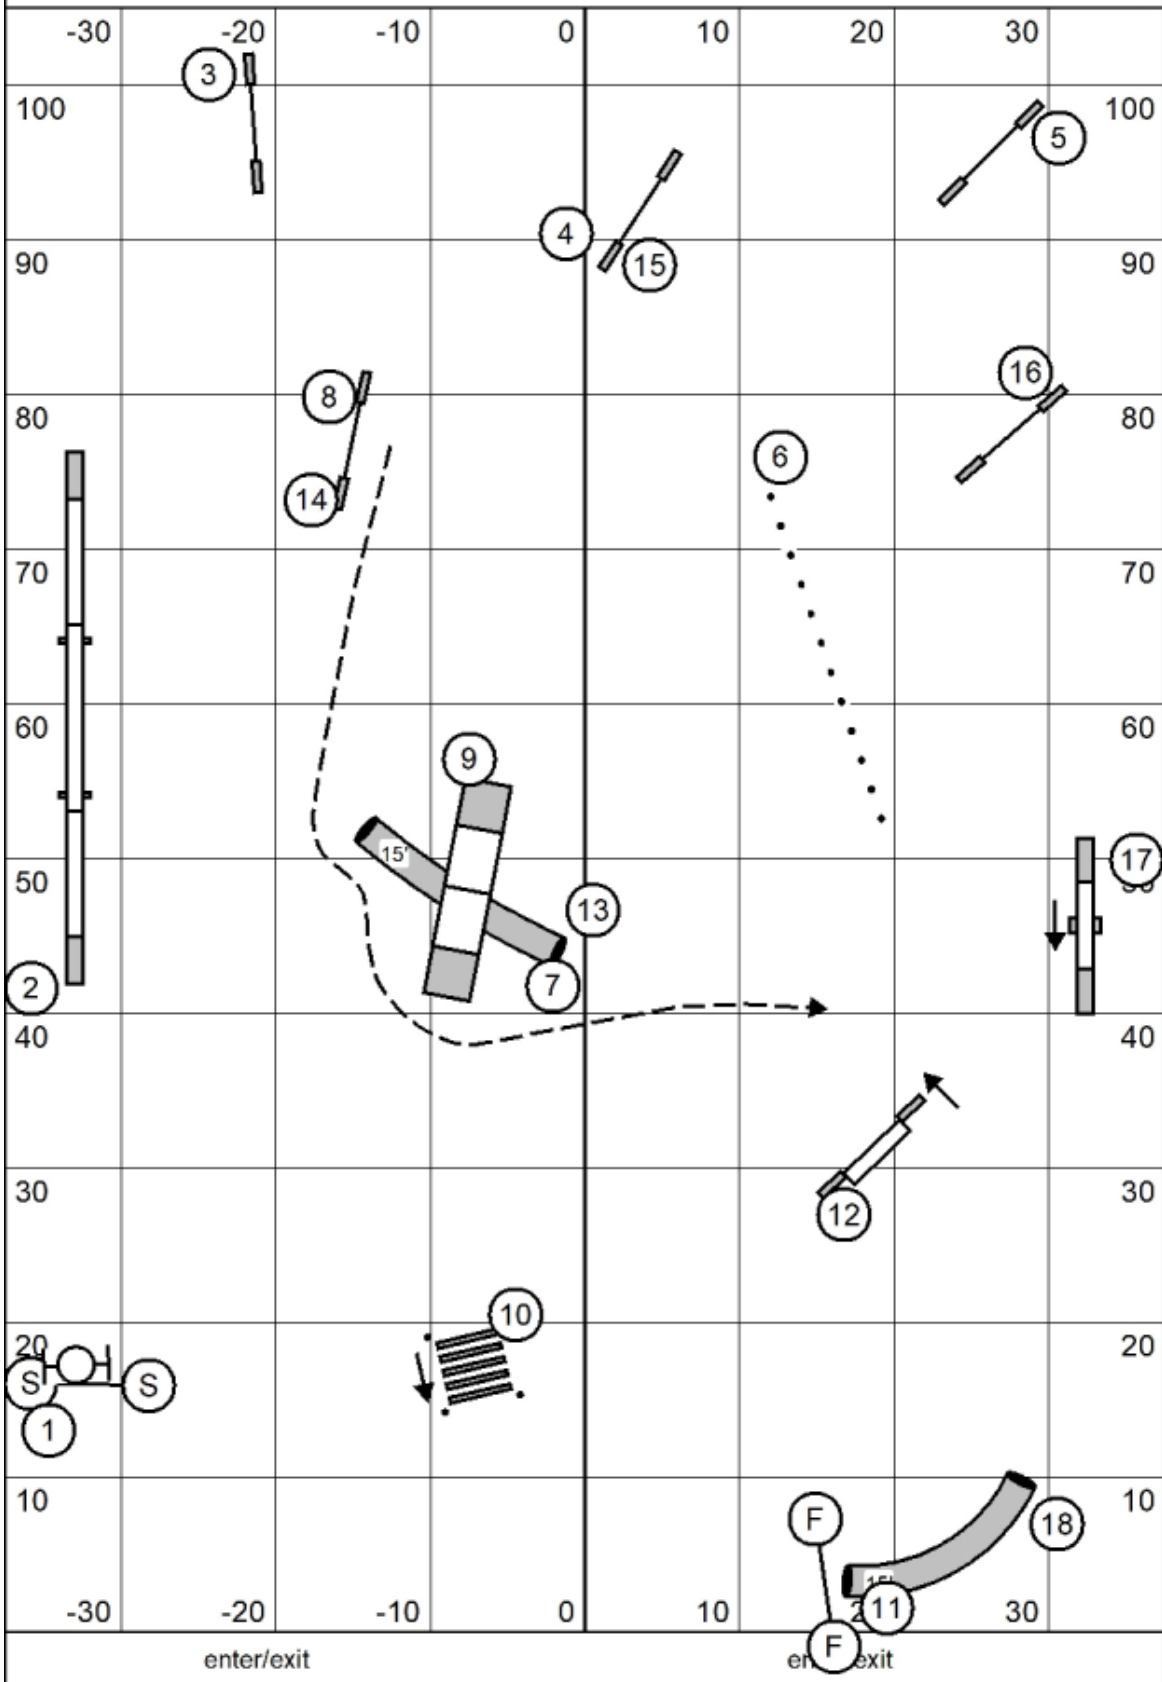

PAWS USDAA Trial
March 15, 2025
Judge Kelly Ely

Biathlon Standard

indoor
turf
electronic timing