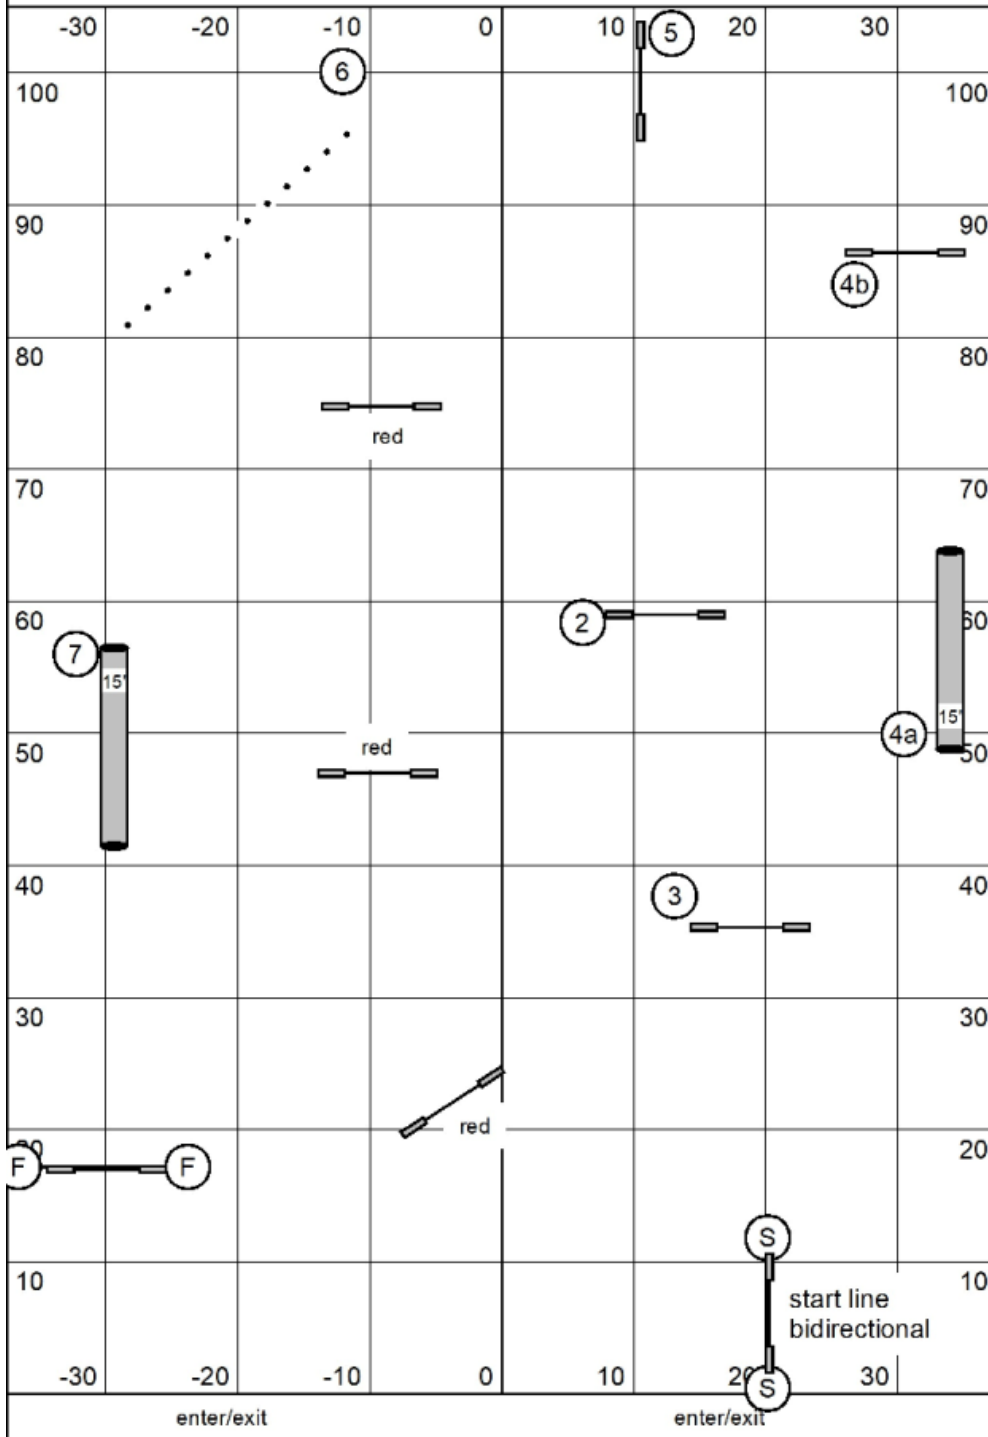

Course Time:
 C20/24 45sec
 C12/16 47 sec
 C8 49sec
 P16/20 47sec
 P8/12 49sec
 P4 50sec

3 reds only to be attempted
 in opening repeated combos can
 be corrected for zero points
 start line is bidirectional

closing
 2 is bidirectional

PAWS USDA Trial
 March 15, 2025
 Judge Kelly Ely

Starter/P1 Snooker

indoor
 turf
 electronic timing

Course Times:
 C20/24 50sec
 C12/16 52sec
 C8 54sec
 P20/16 50sec
 P12/8 52sec
 P4 53sec

3 reds only to be attempted
 in opening repeated combos can
 be corrected for zero points
 start line is bidirectional

closing
 2 is bidirectional