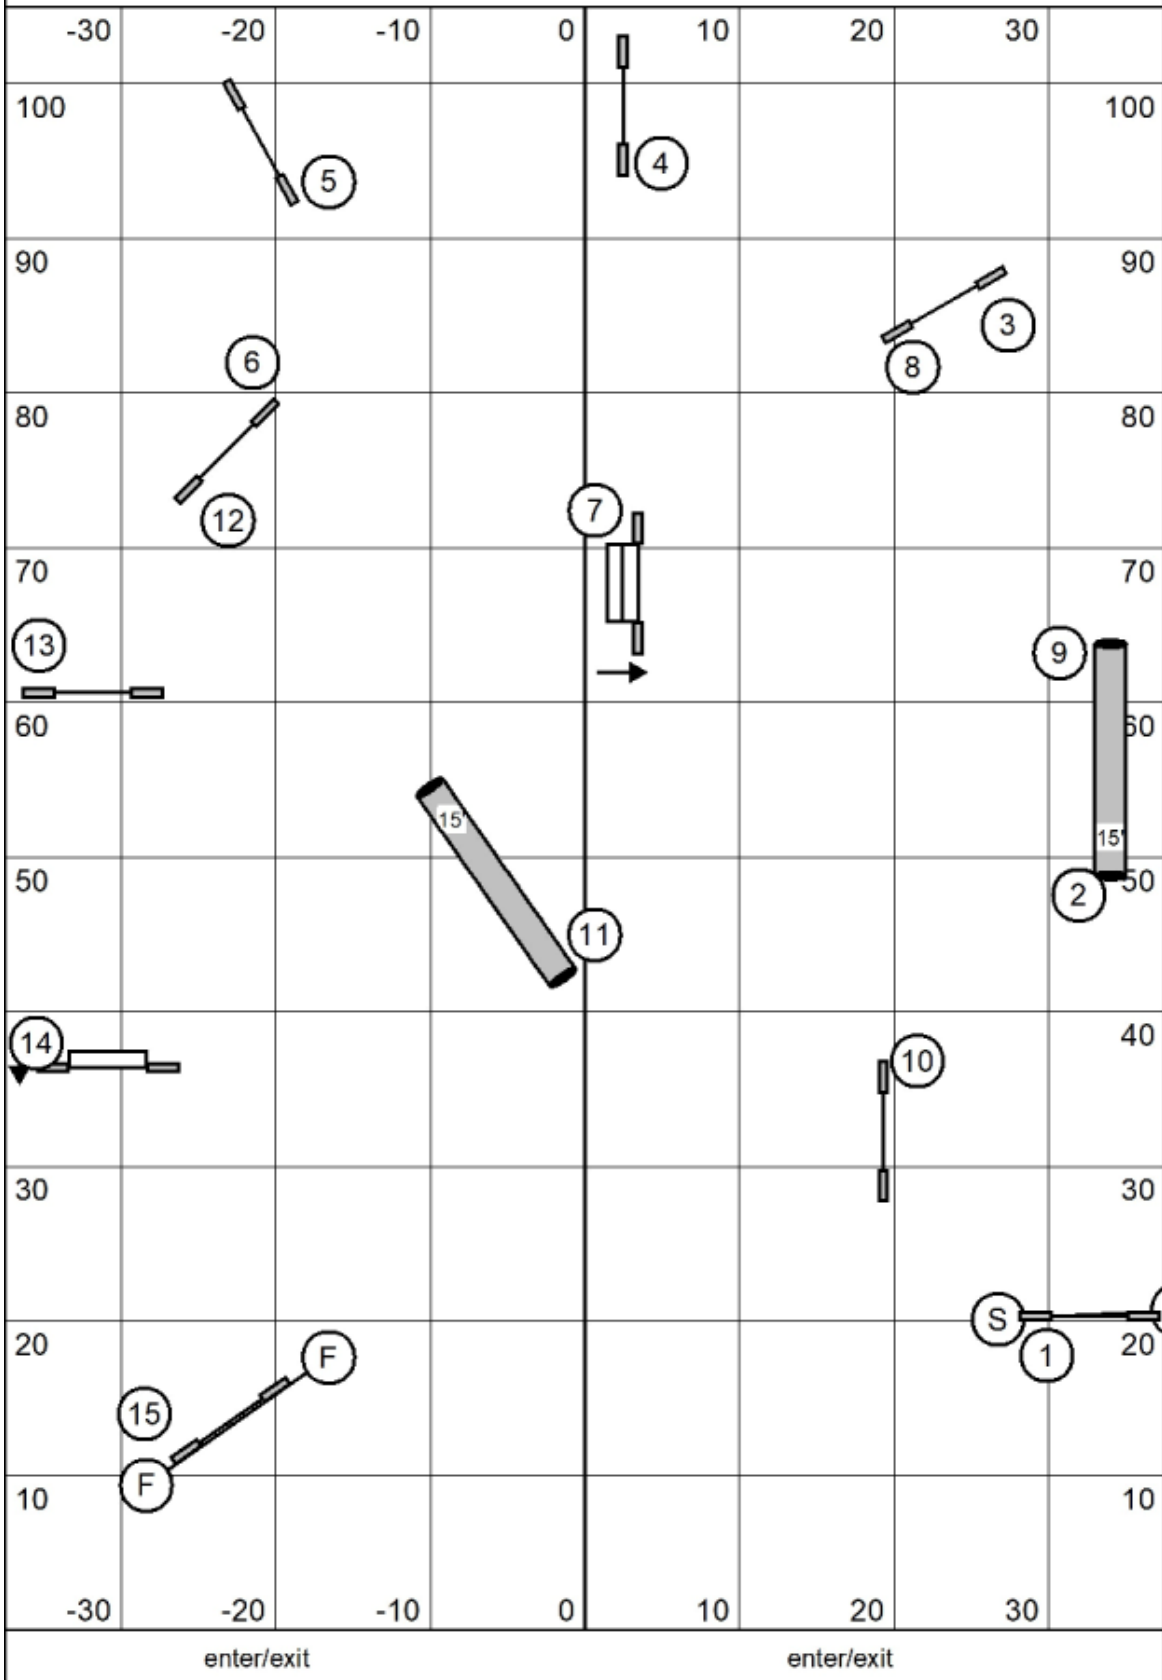

PAWS USDAA Trial
March 15, 2025
Judge Kelly Ely

Starters P1 Jumpers

indoor
turf
electronic timing