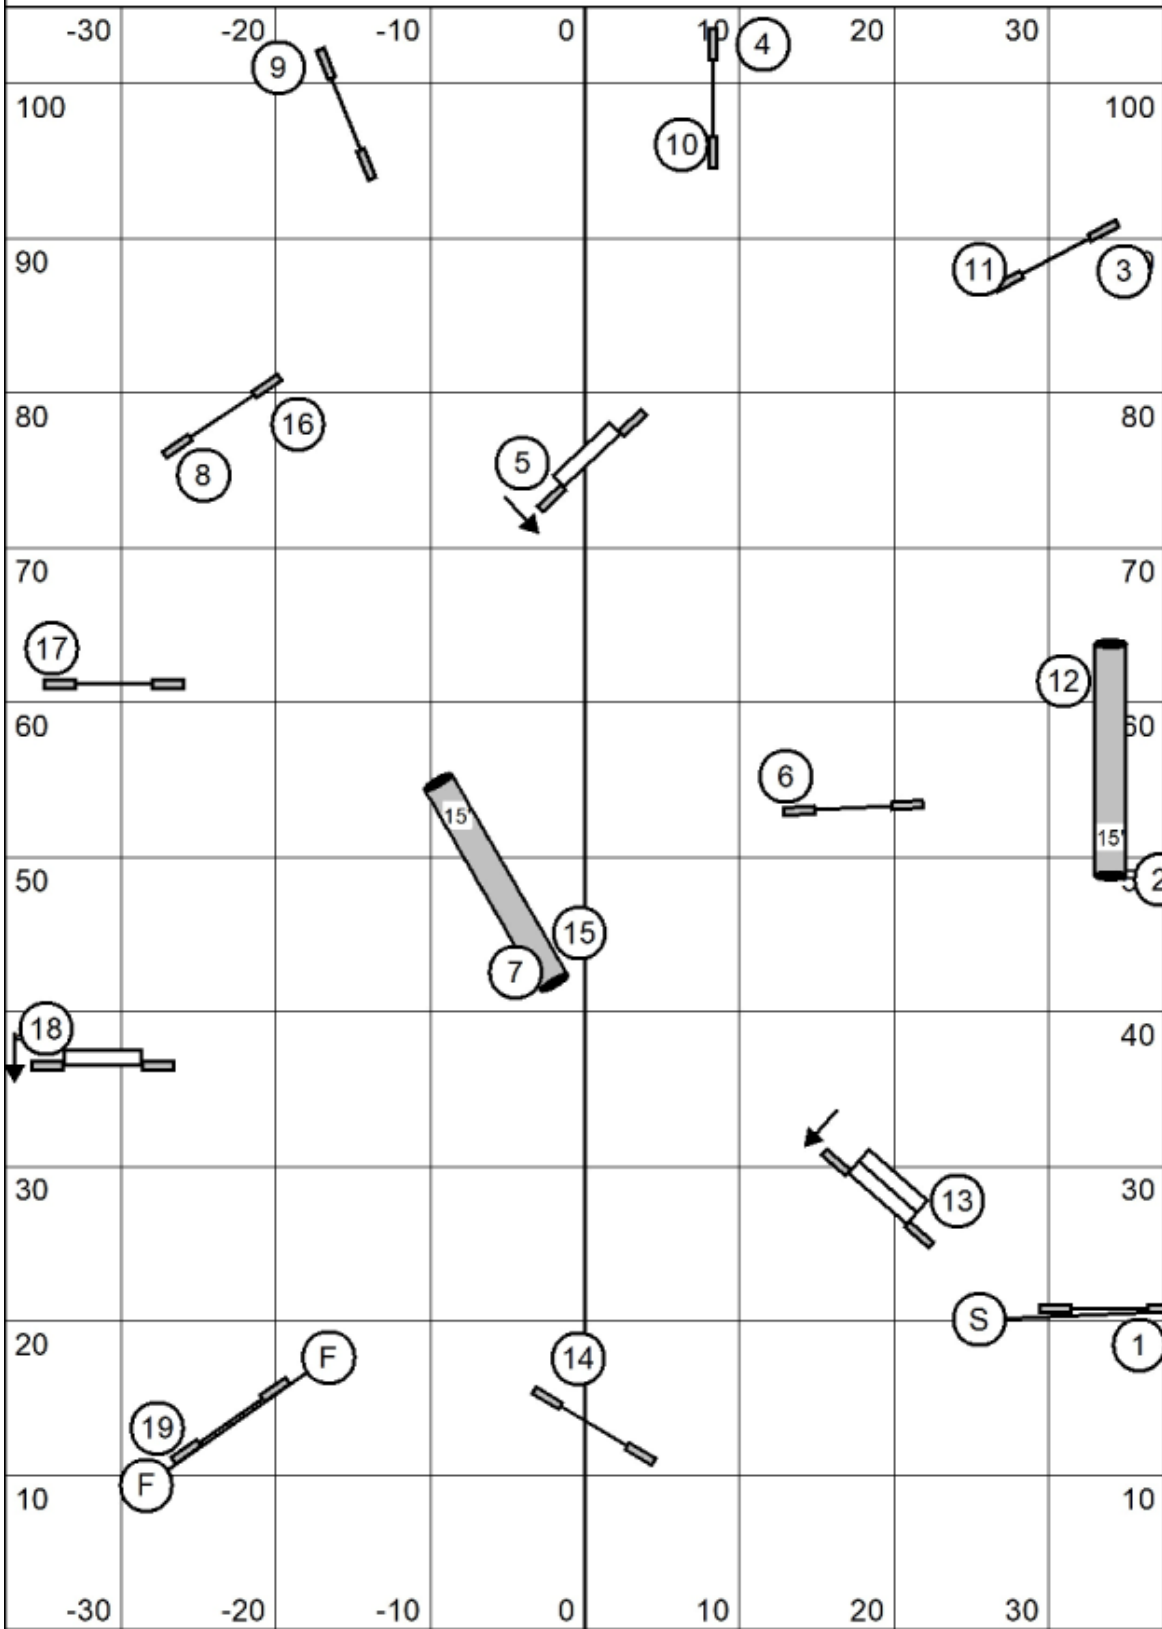

PAWS USDAA Trial
March 15, 2025
Judge Kelly Ely

Advanced P2 Jumpers

indoor
turf
electronic timing

enter/exit

enter/exit