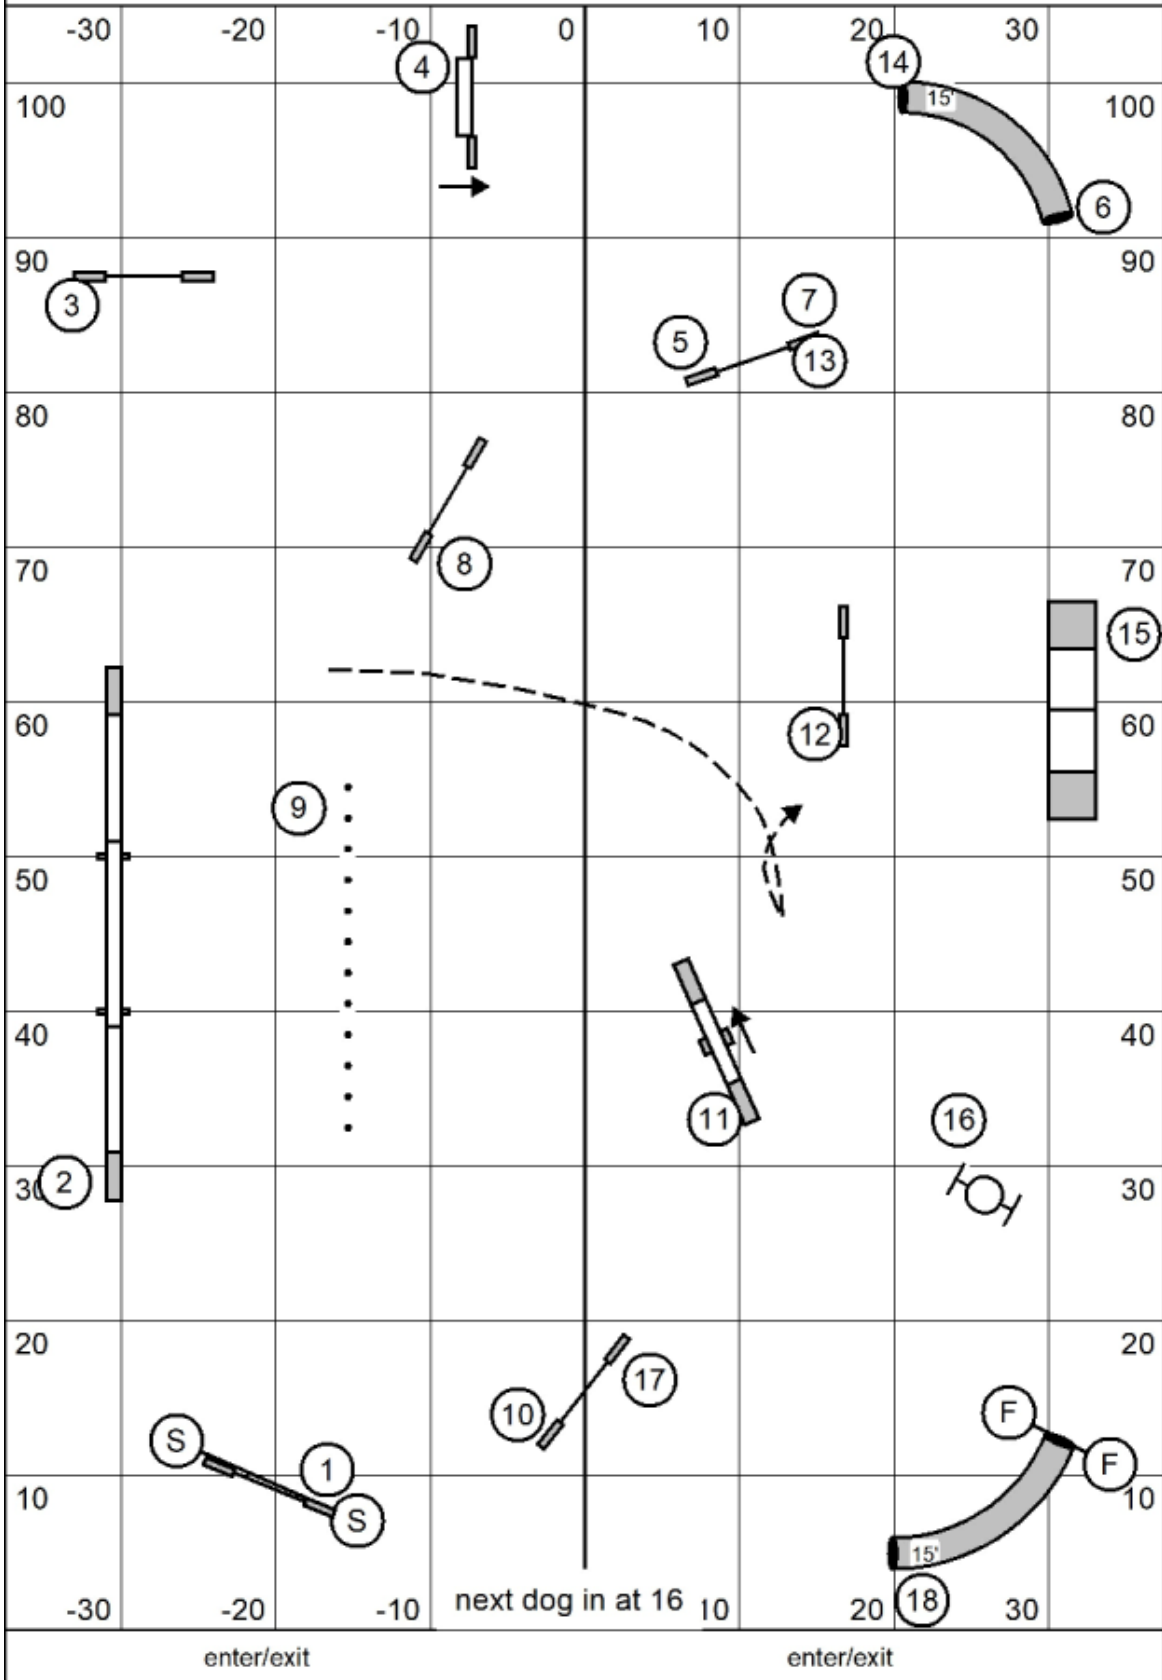

PAWS USDAA Trial
March 15, 2025
Judge Kelly Ely

Masters/P3/Vet Standard

indoor
turf
electronic timing