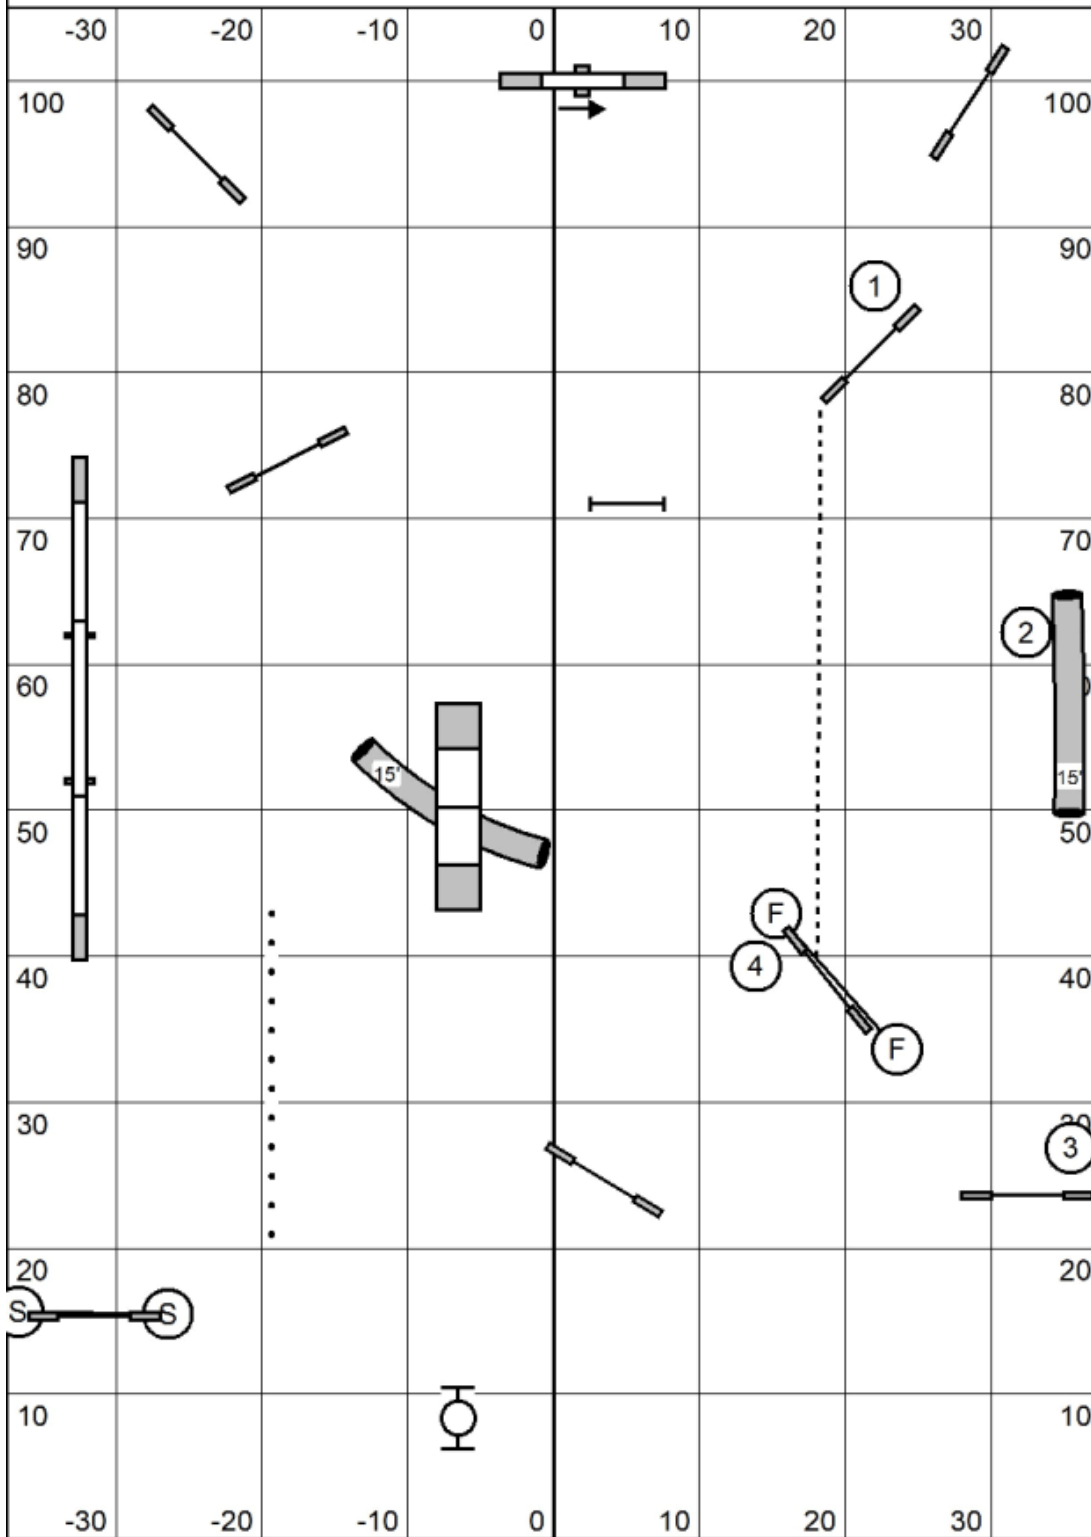

PAWS USDAA Trial
March 15, 2025
Judge Kelly Ely

Advanced/P2 Gamblers

indoor
turf
electronic timing

Opening time 25 sec
1-2-3-5 point
Aframe is 5 points

Joker times
24-20 Champ 14Sec
16-12 Champ 15Sec
8 Champ 16 sec

P16-20 15 Sec
P12-8 16sec
P4 17 sec

enter/exit

enter/exit