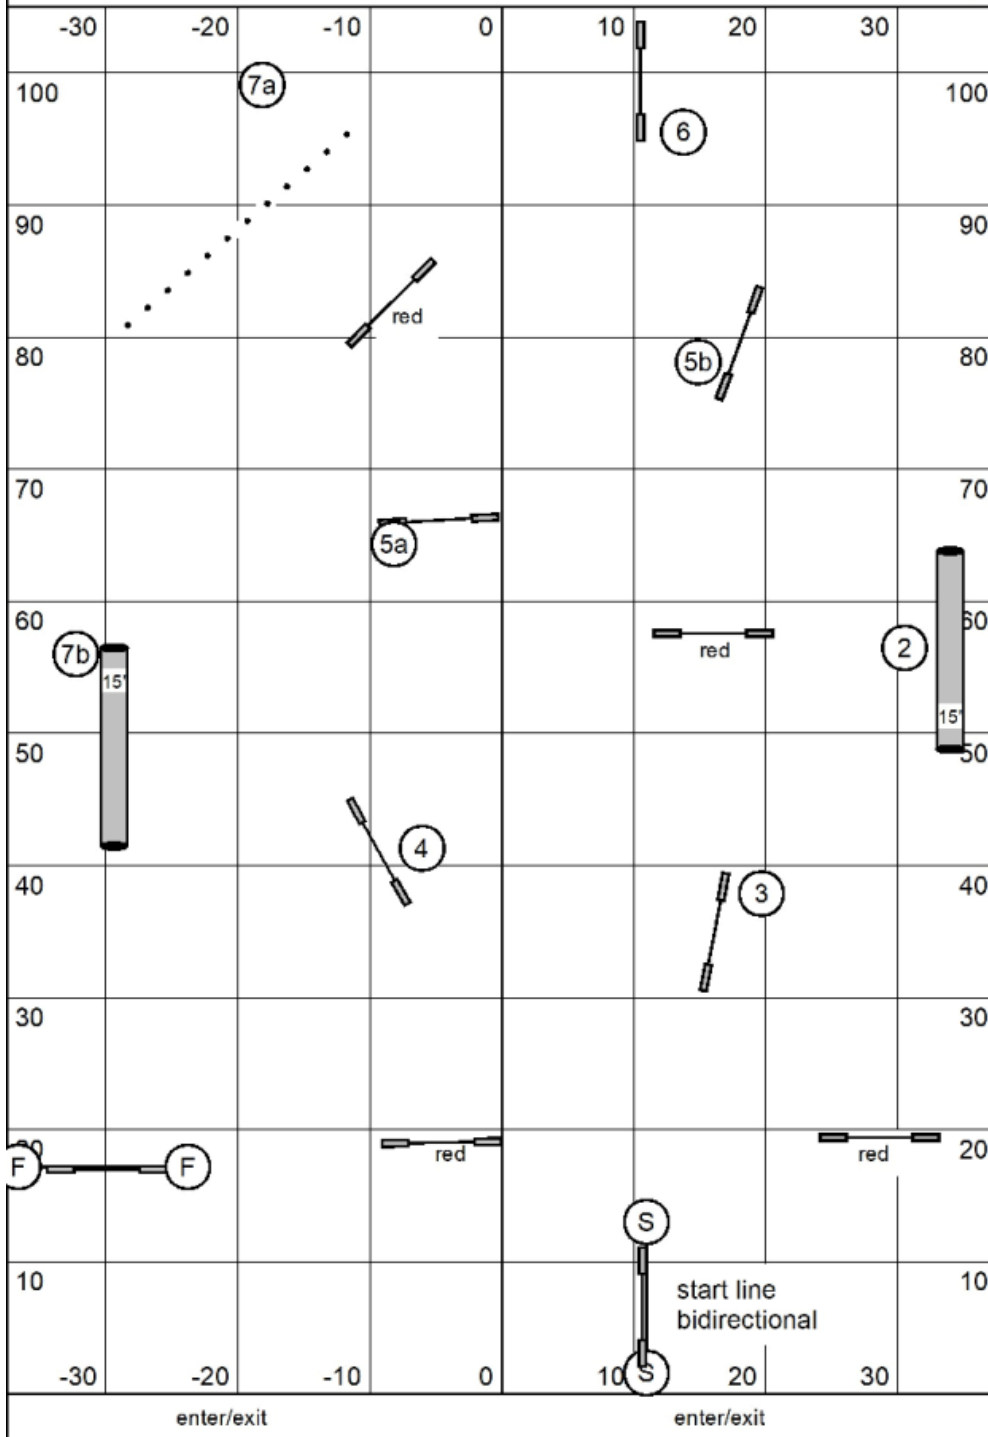

PAWS USDAOA Trial
March 15, 2025
Judge Kelly Ely

Master/ P3/ Vet Snooker

indoor
turf
electronic timing

Course time
C20/24 47

C12/16 49

C8 51

P16/20 49

P8/12 51

P4 52

V12/16 51

V8 52

V4 53

3 of 4 reds to be attempted
in opening repeated combos can
be corrected for zero points

closing

2 is bidirectional