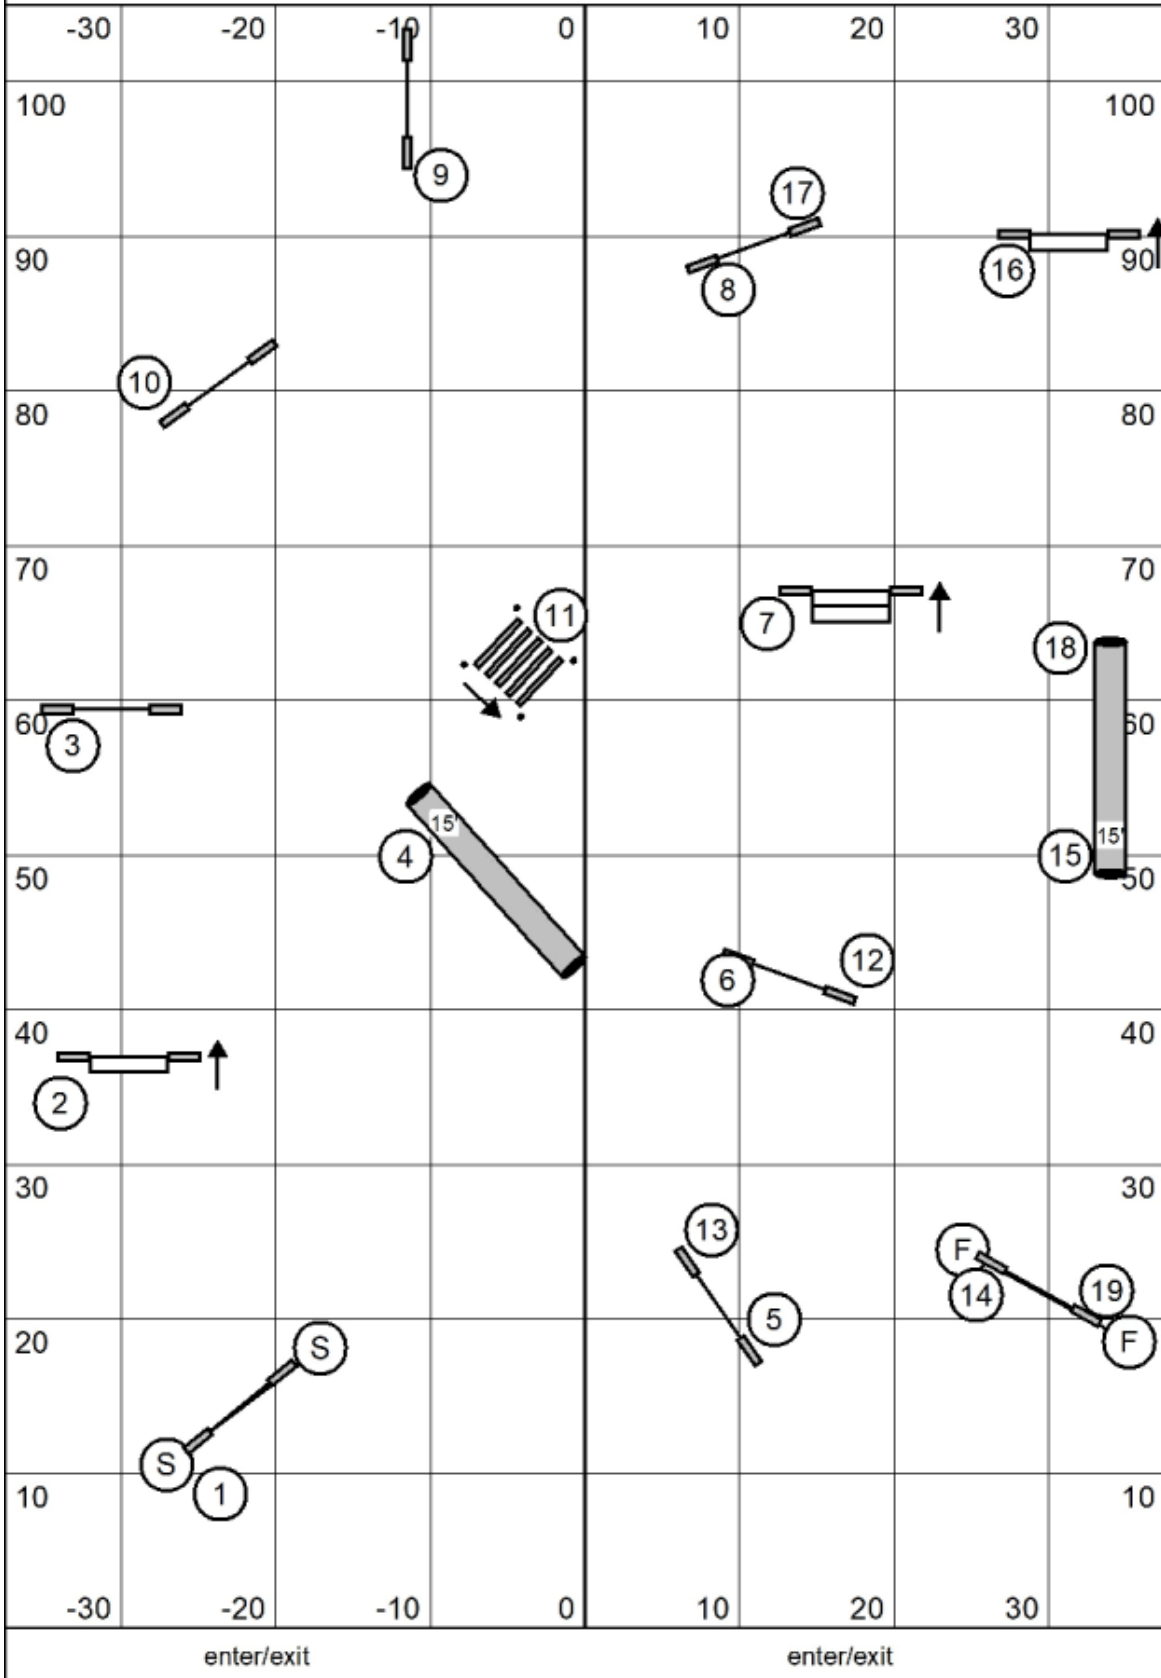

P16-20 15 Sec
 P12-8 16sec
 P4 17 sec

enter/exit

enter/exit

PAWS USDAA Trial
 March 15, 2025
 Judge Kelly Ely

Masters/P3/Vet Jumpers

indoor
 turf
 electronic timing

PAWS USDAA Trial
 March 15, 2025
 Judge Kelly Ely