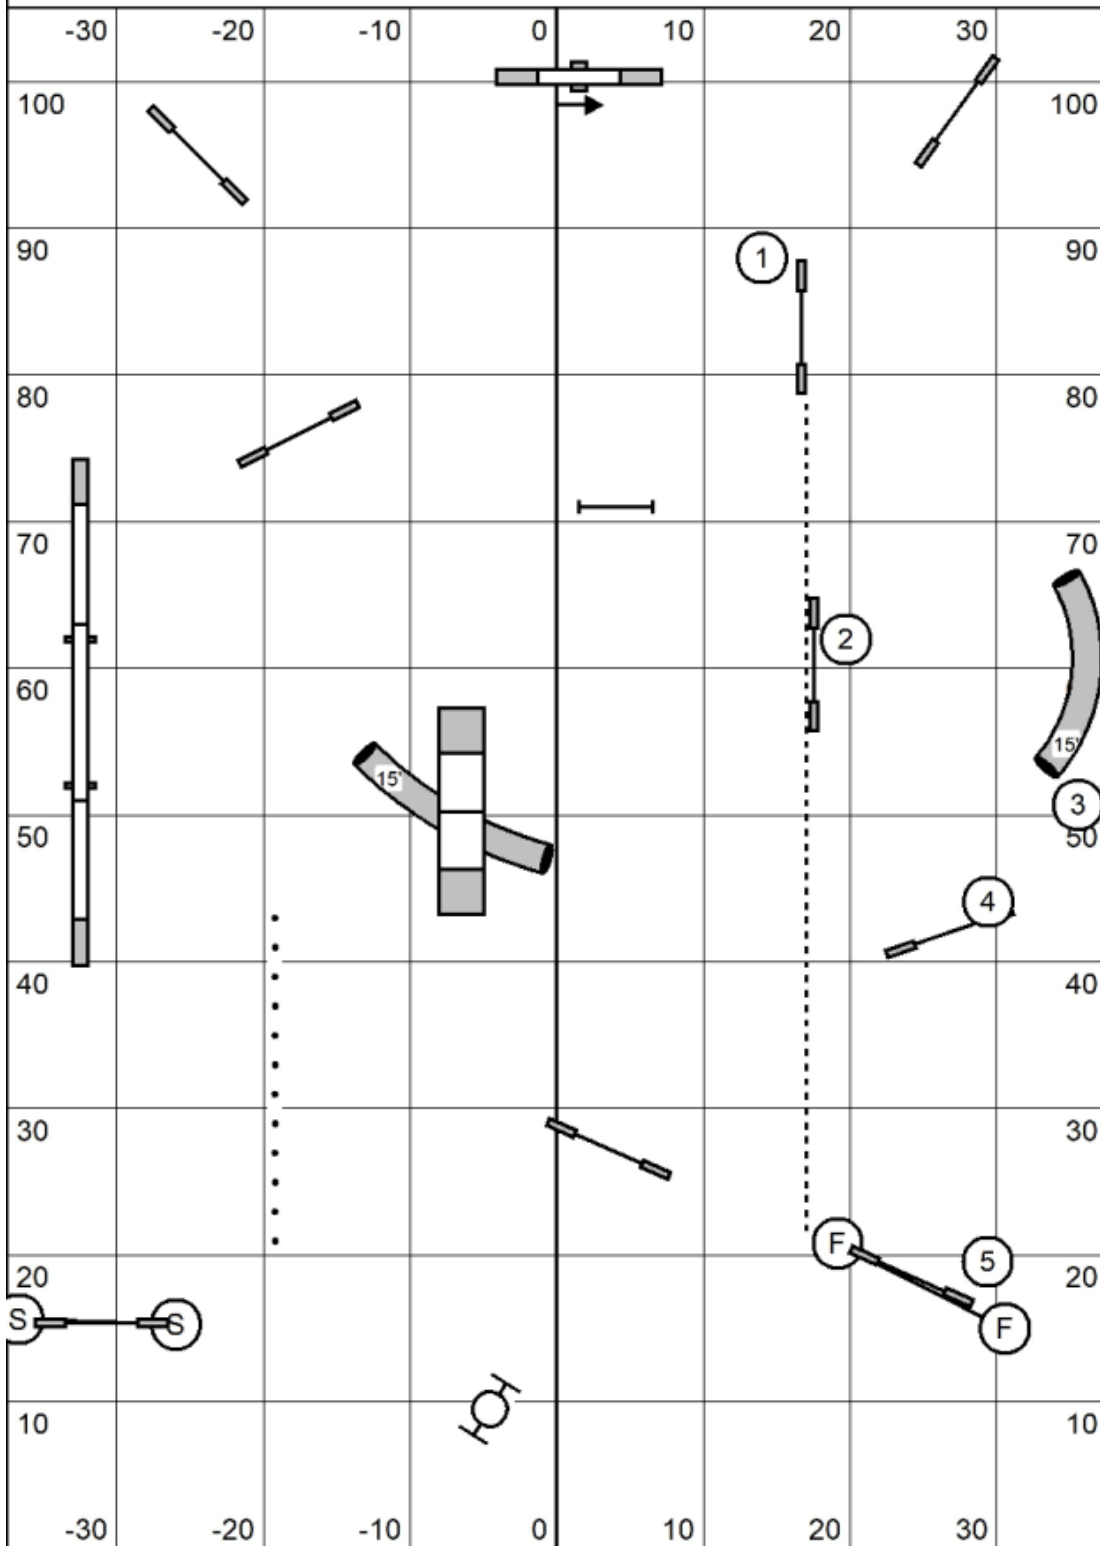

Opening time 25 sec
 1-2-3-5 point
 Aframe is 5 points

Joker times
 24-20 Champ 14Sec
 16-12 Champ 15Sec
 8 champ 16 sec
 P16-20 15 Sec
 P12-8 16sec
 P4 17 sec
 Vet12/16 16 Sec
 V8-V4 17sec

enter/exit

enter/exit