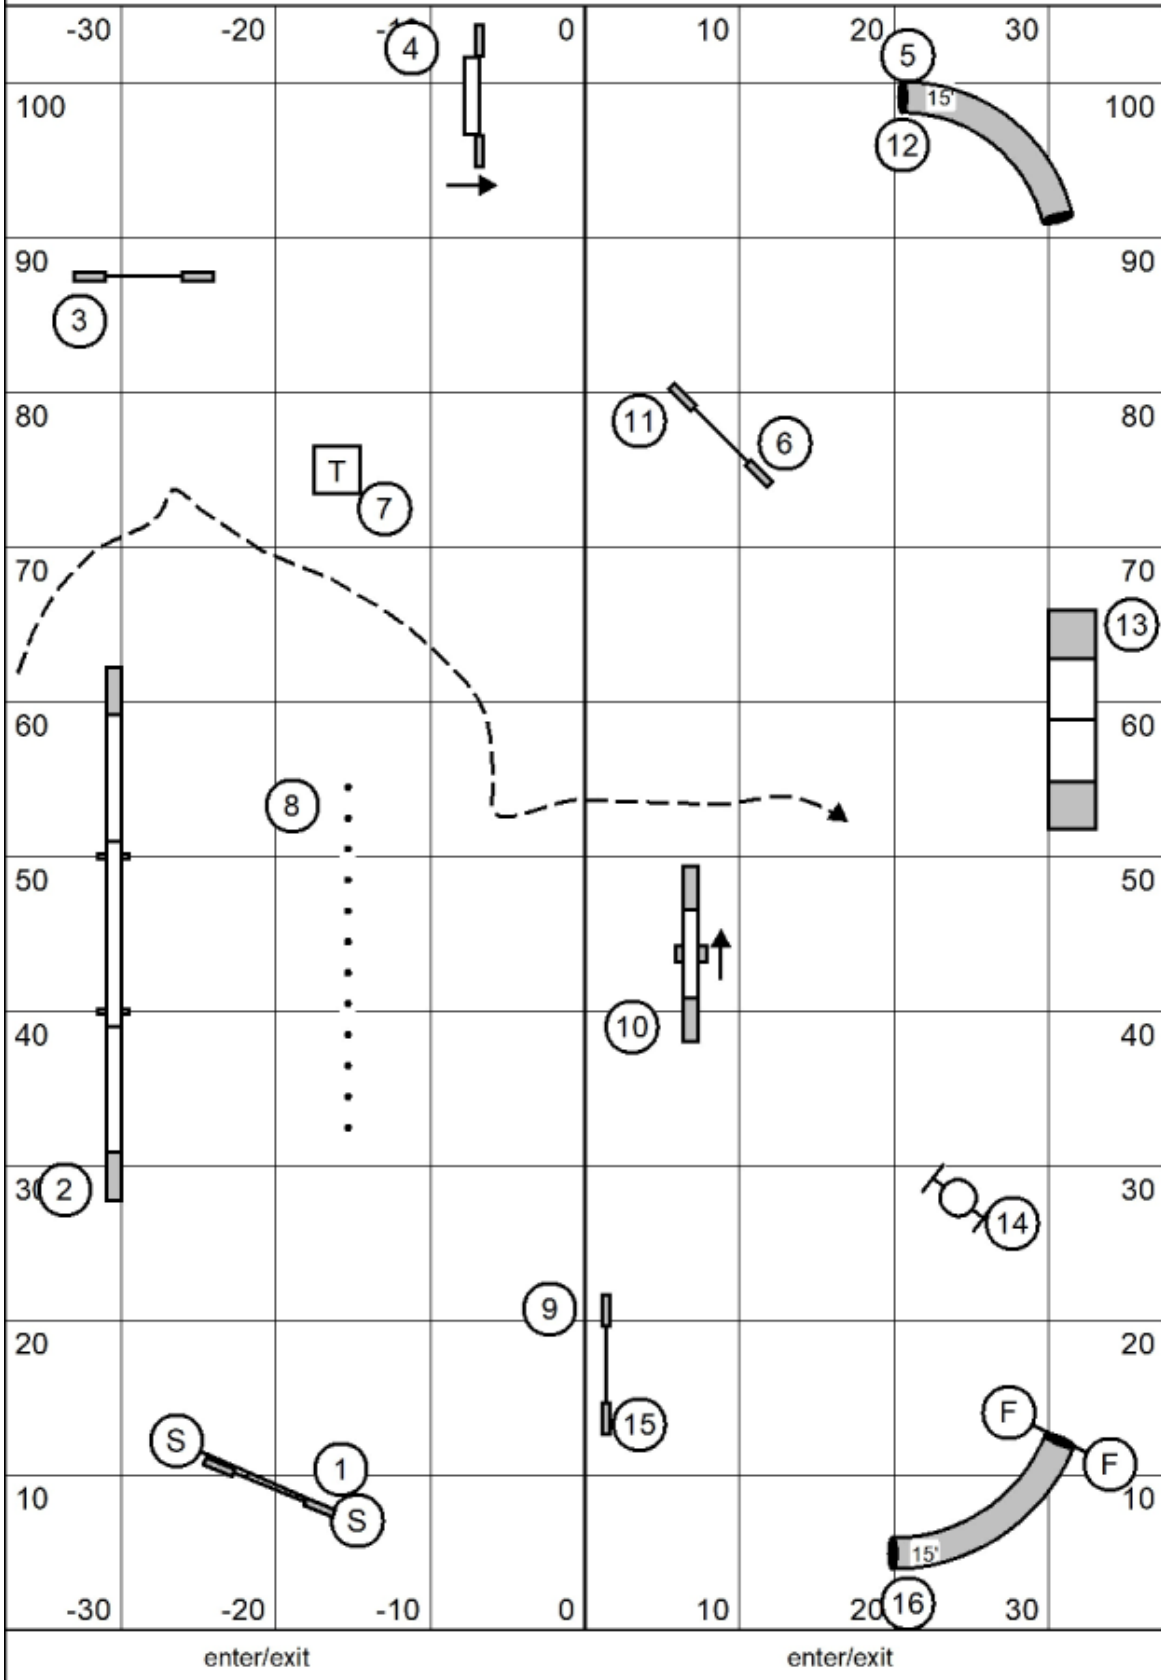

PAWS USDAA Trial
March 15, 2025
Judge Kelly Ely

Starters/P1 Standard

indoor
turf
electronic timing