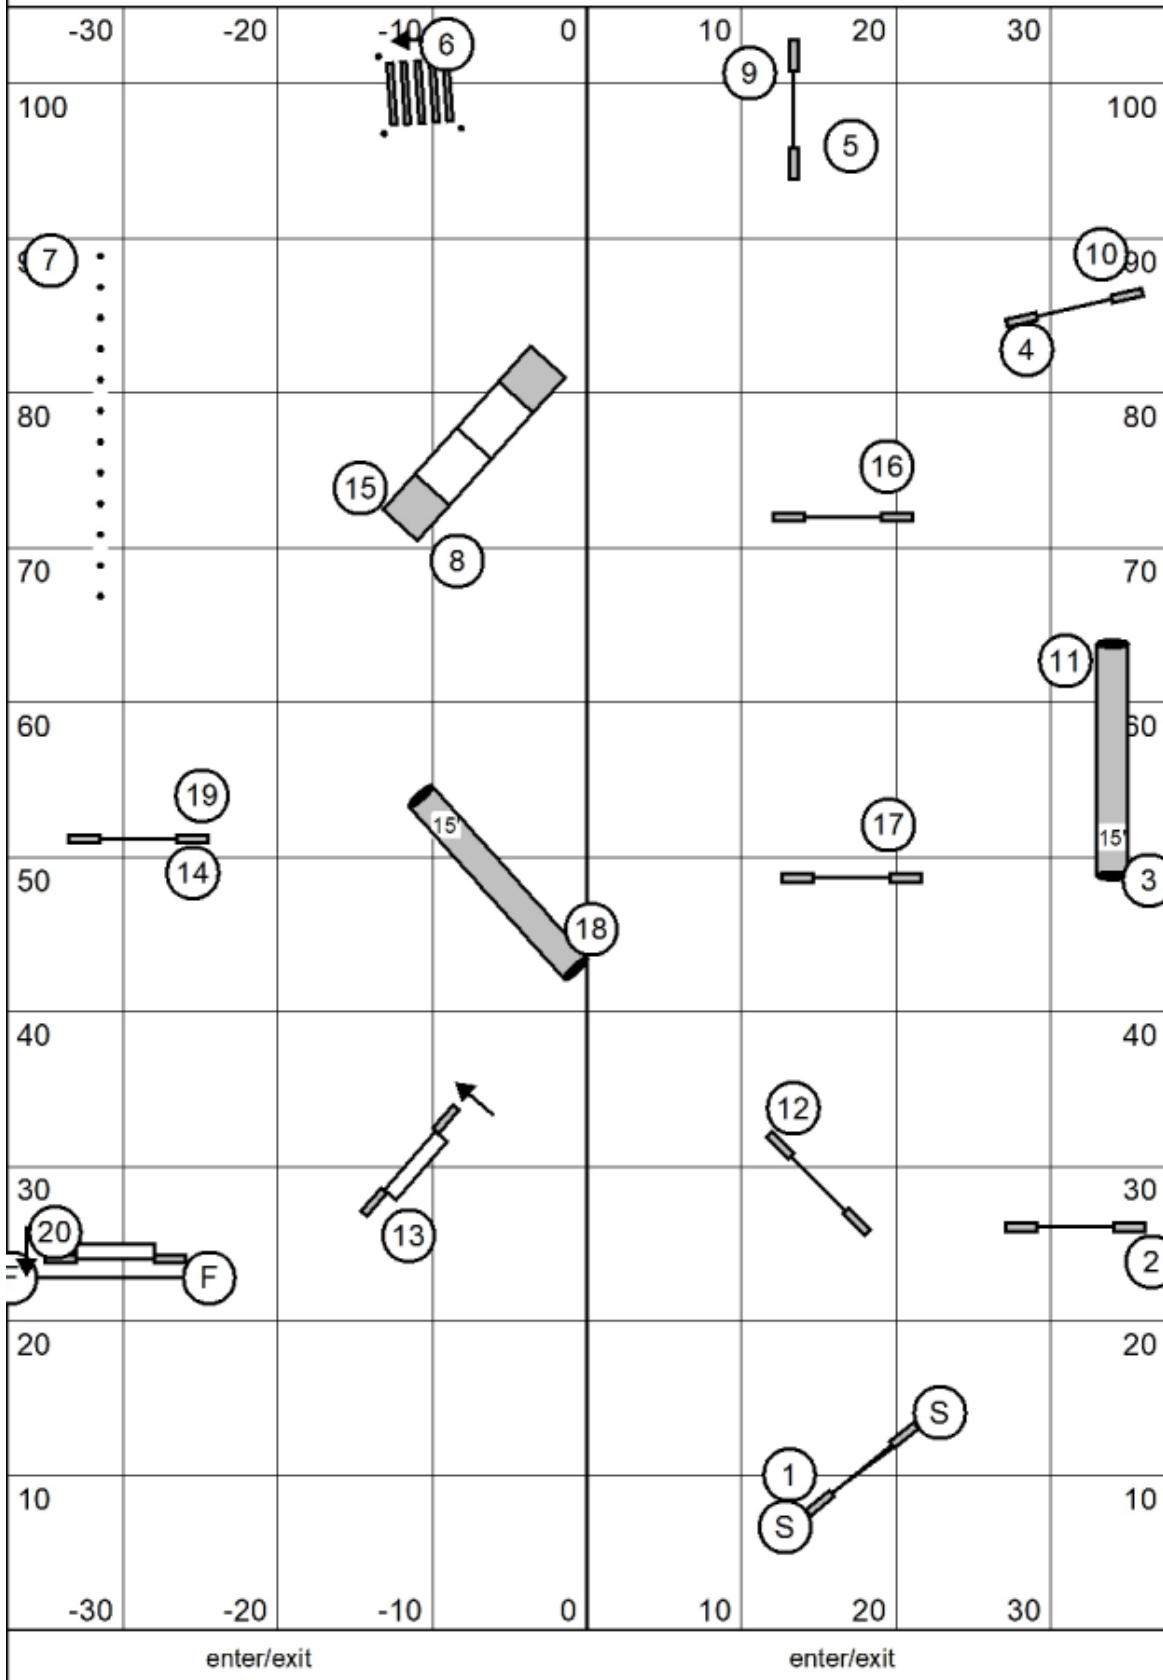

PAWS USDAA Trial
March 15, 2025
Judge Kelly Ely

Steeplechase

indoor
turf
electronic timing