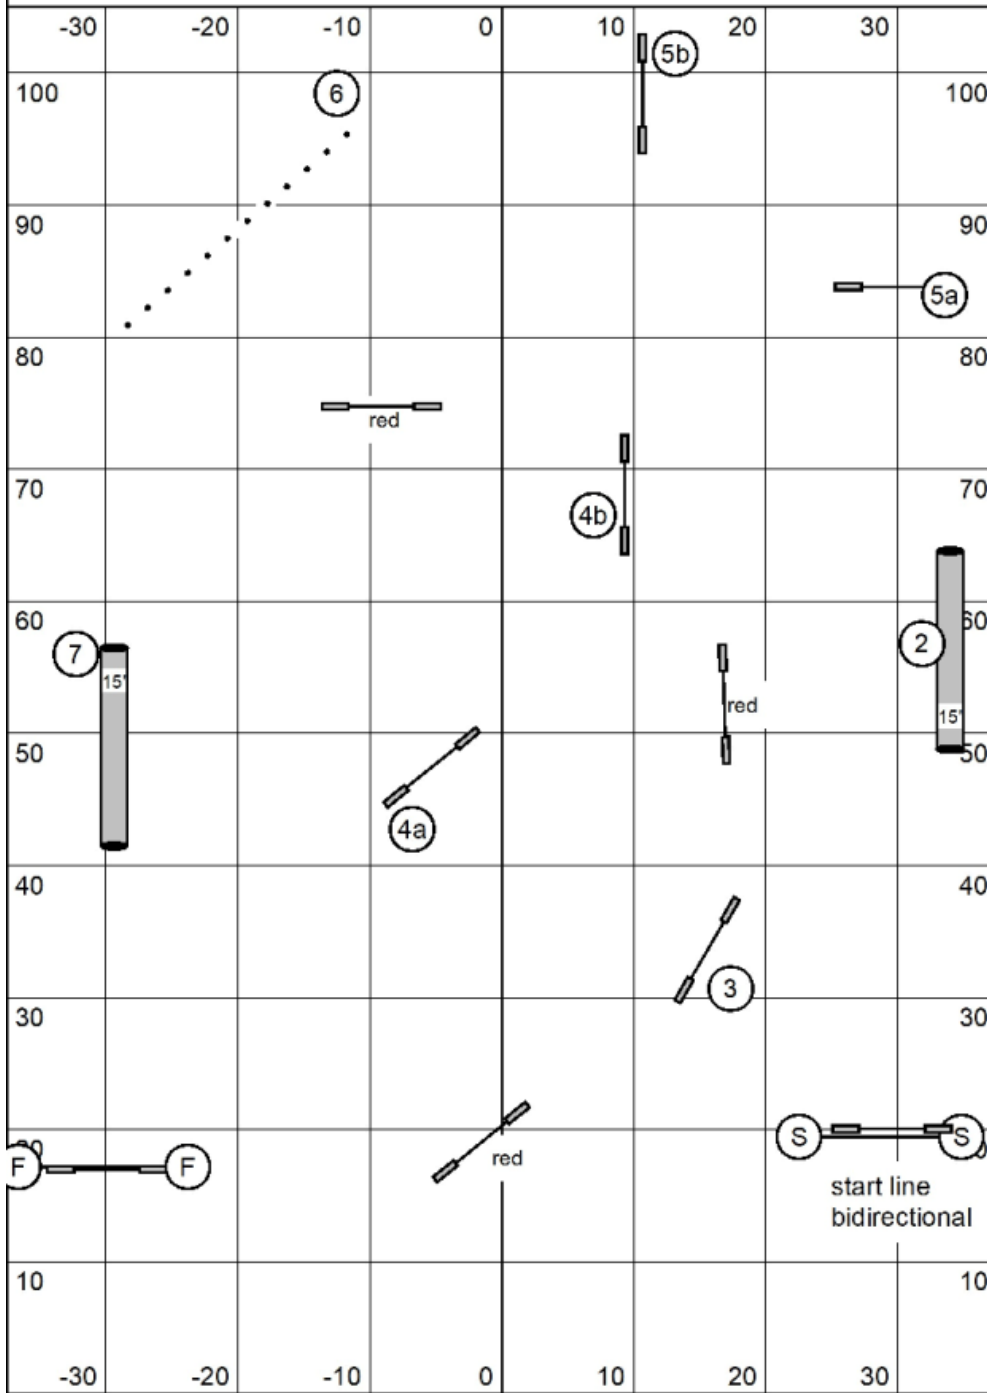

V8 52

V4 53

3 of 4 reds to be attempted
 in opening repeated combos can
 be corrected for zero points

closing

2 is bidirectional

PAWS USDA Trial
 March 15, 2025
 Judge Kelly Ely

Advanced/P2 Snooker

indoor
 turf
 electronic timing

Course Time:
 C20/24 45sec
 C12/16 47 sec
 C8 49sec
 P16/20 47sec
 P8/12 49sec
 P4 50sec

3 reds only to be attempted
 in opening repeated combos can
 be corrected for zero points
 start line is bidirectional