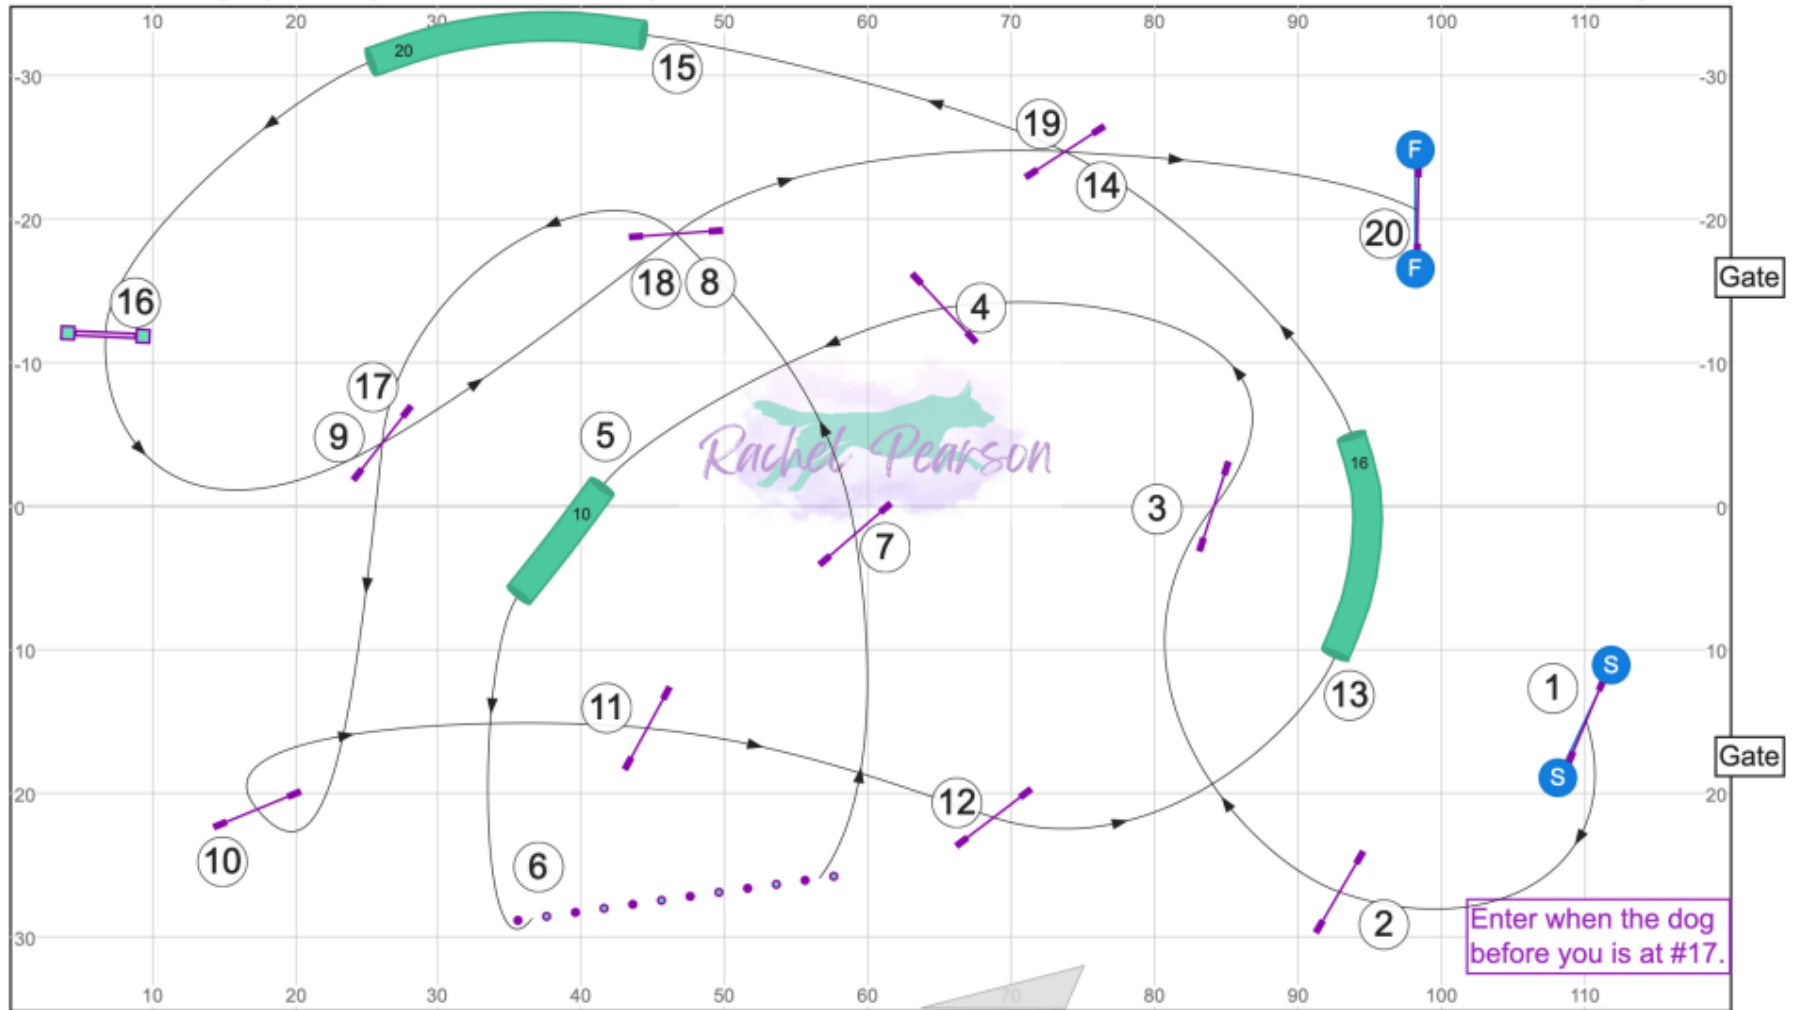

Rachel Pearson

Senior Jumping

Course map is only an approximation

www.smarteragility.com

UKI Agility Facility

Saturday, March 15, 2025

Rachel Pearson

Champ Jumping

Course map is only an approximation

www.smarteragility.com

UKI Agility Facility

Saturday, March 15, 2025

Rachel Pearson

Masters Jumping

Course map is only an approximation

www.smarteragility.com