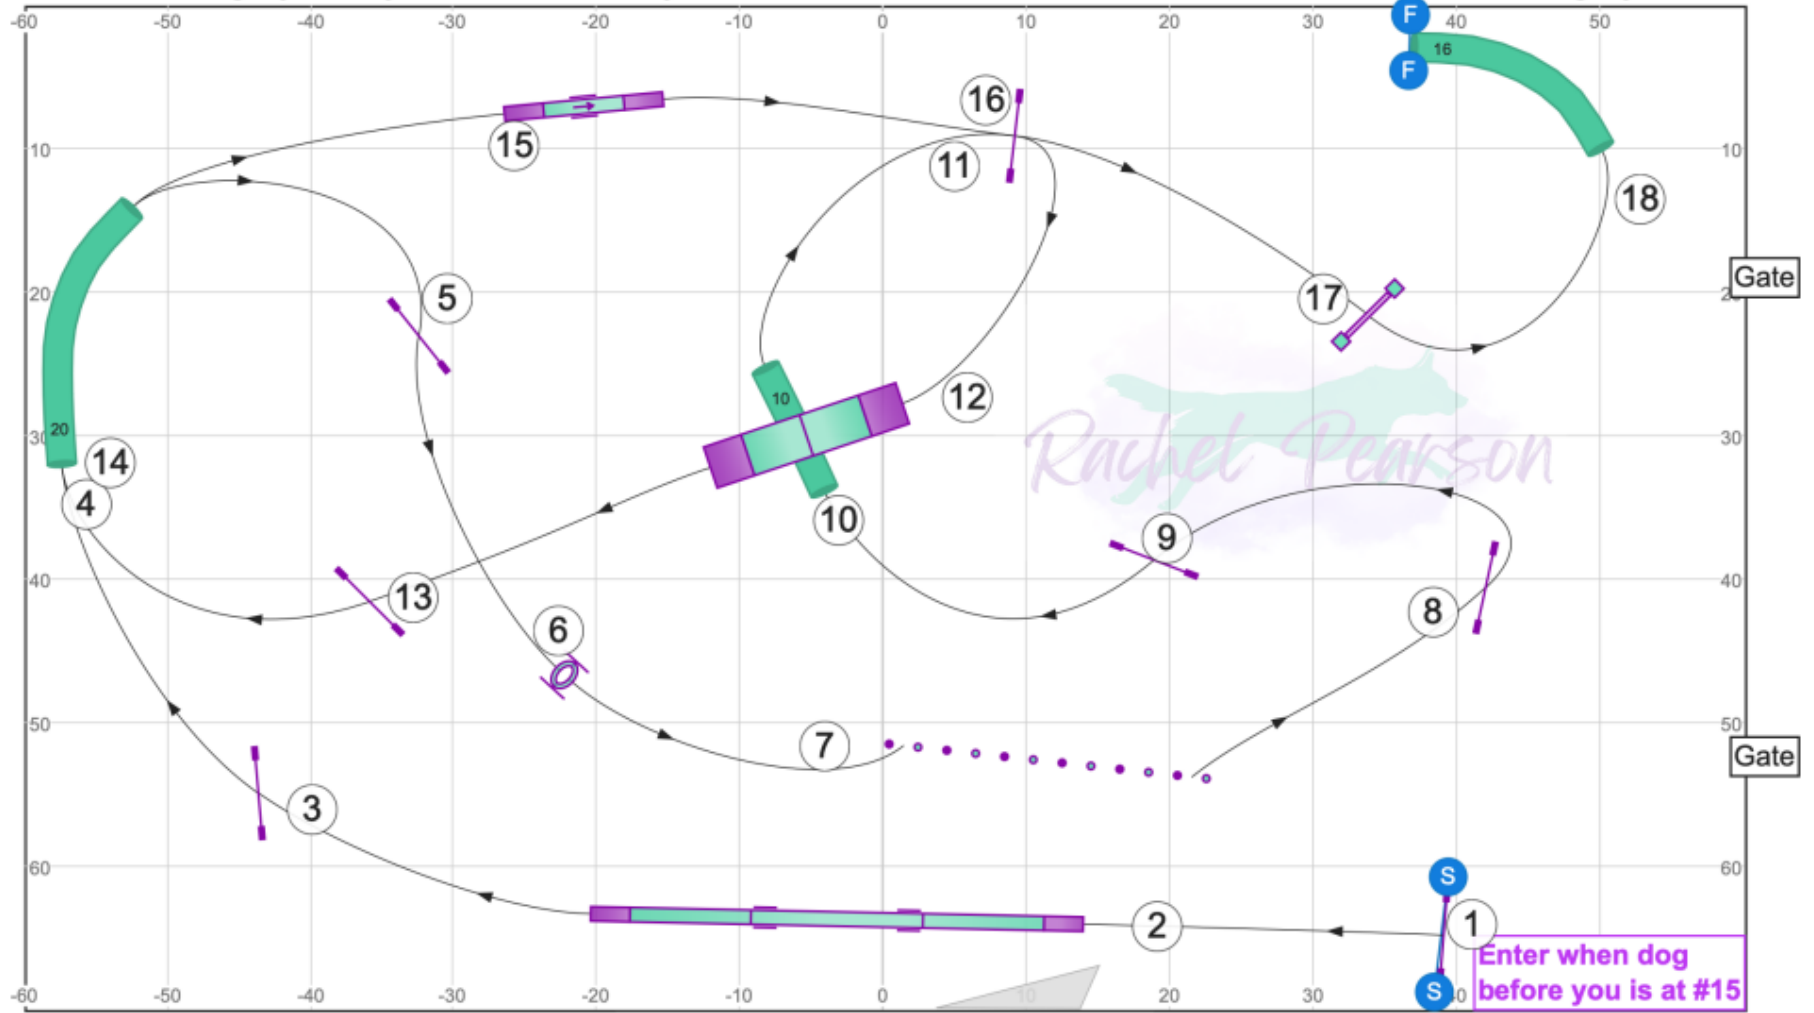

UKI Agility Facility

Saturday, March 15, 2025

Rachel Pearson

Beg/Nov Agility

Course map is only an approximation

www.smarteragility.com

UKI Agility Facility

Saturday, March 15, 2025

Rachel Pearson

Senior Agility

Course map is only an approximation

www.smarteragility.com

UKI Agility Facility

Saturday, March 15, 2025

Rachel Pearson

Champ Agility