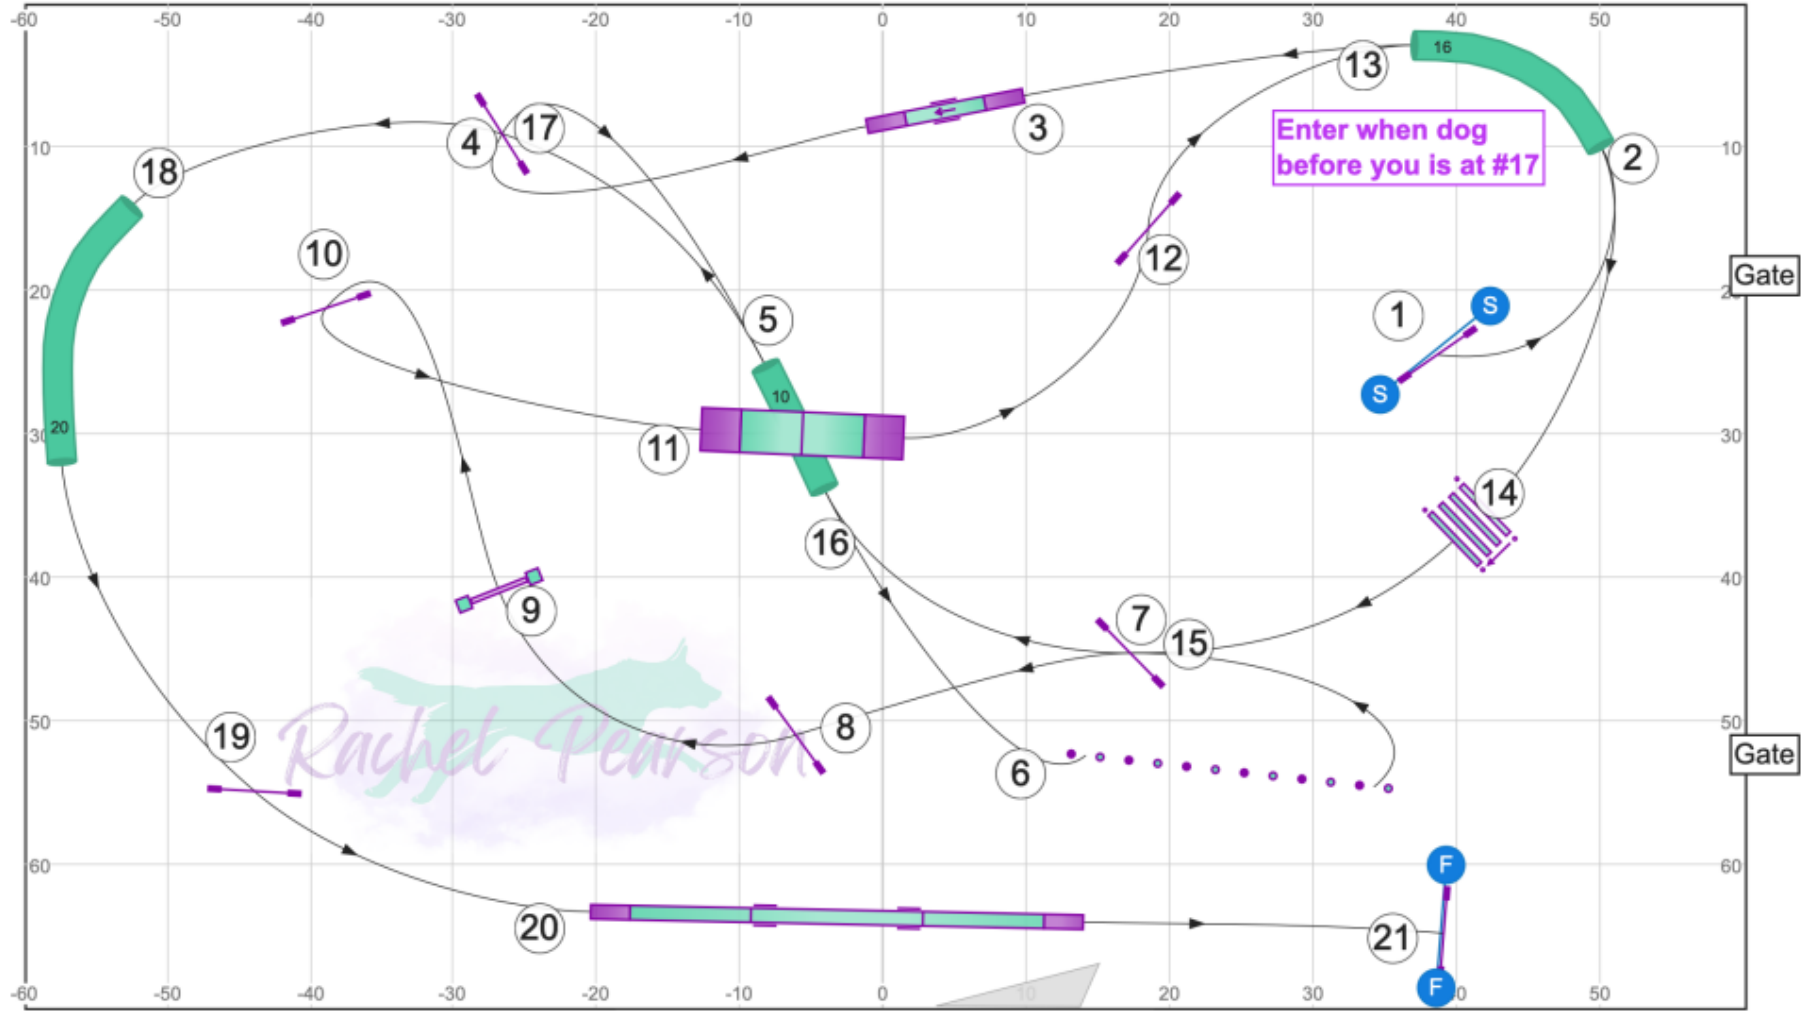

Course map is only an approximation

www.smarteragility.com

UKI Agility Facility

Saturday, March 15, 2025

Rachel Pearson

Masters Agility

Course map is only an approximation

www.smarteragility.com

UKI Agility Facility

Saturday, March 15, 2025

Rachel Pearson

Beg/Nov Jumping

Course map is only an approximation

www.smarteragility.com

UKI Agility Facility

Saturday, March 15, 2025