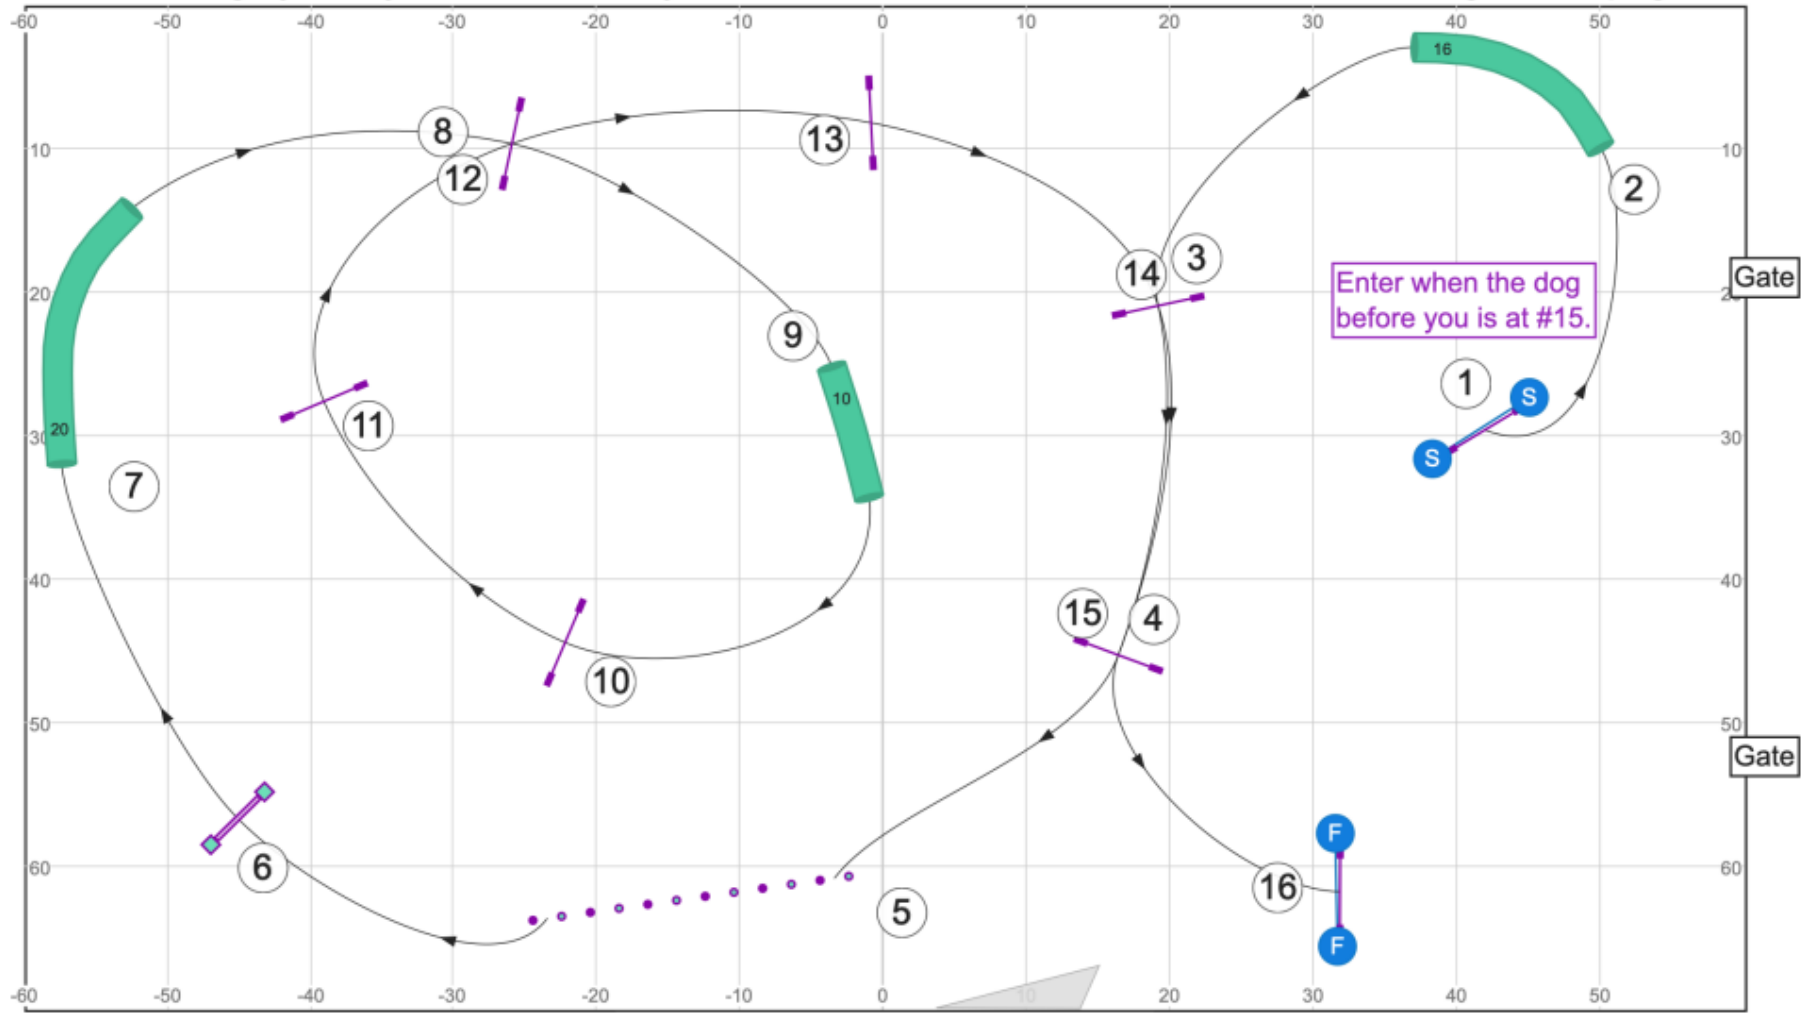

UKI Agility Facility

Saturday, March 15, 2025

Rachel Pearson

Beg/Nov Jumping

Course map is only an approximation

www.smarteragility.com