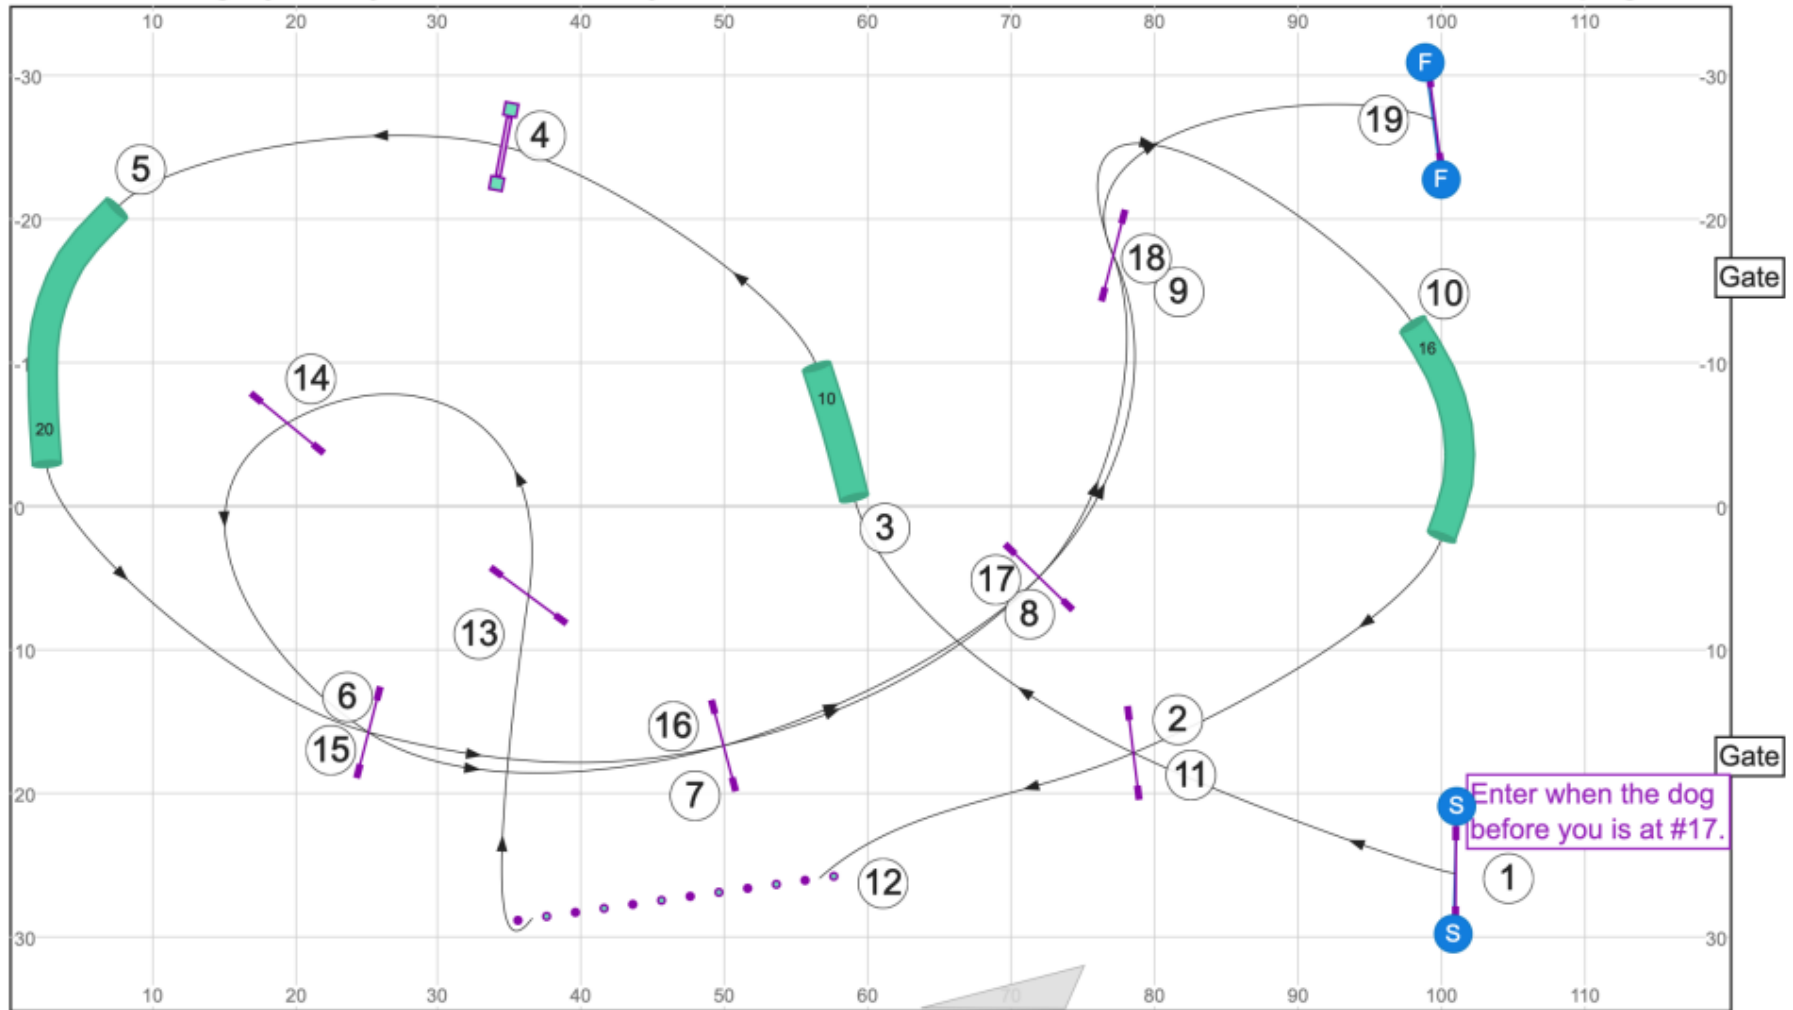

UKI Agility Facility

Saturday, March 15, 2025

Rachel Pearson

Beg/Nov Jumping

Course map is only an approximation

www.smarteragility.com

UKI Agility Facility

Saturday, March 15, 2025

Rachel Pearson

Senior Jumping

Course map is only an approximation

www.smarteragility.com

UKI Agility Facility

Saturday, March 15, 2025

Rachel Pearson

Champ Jumping