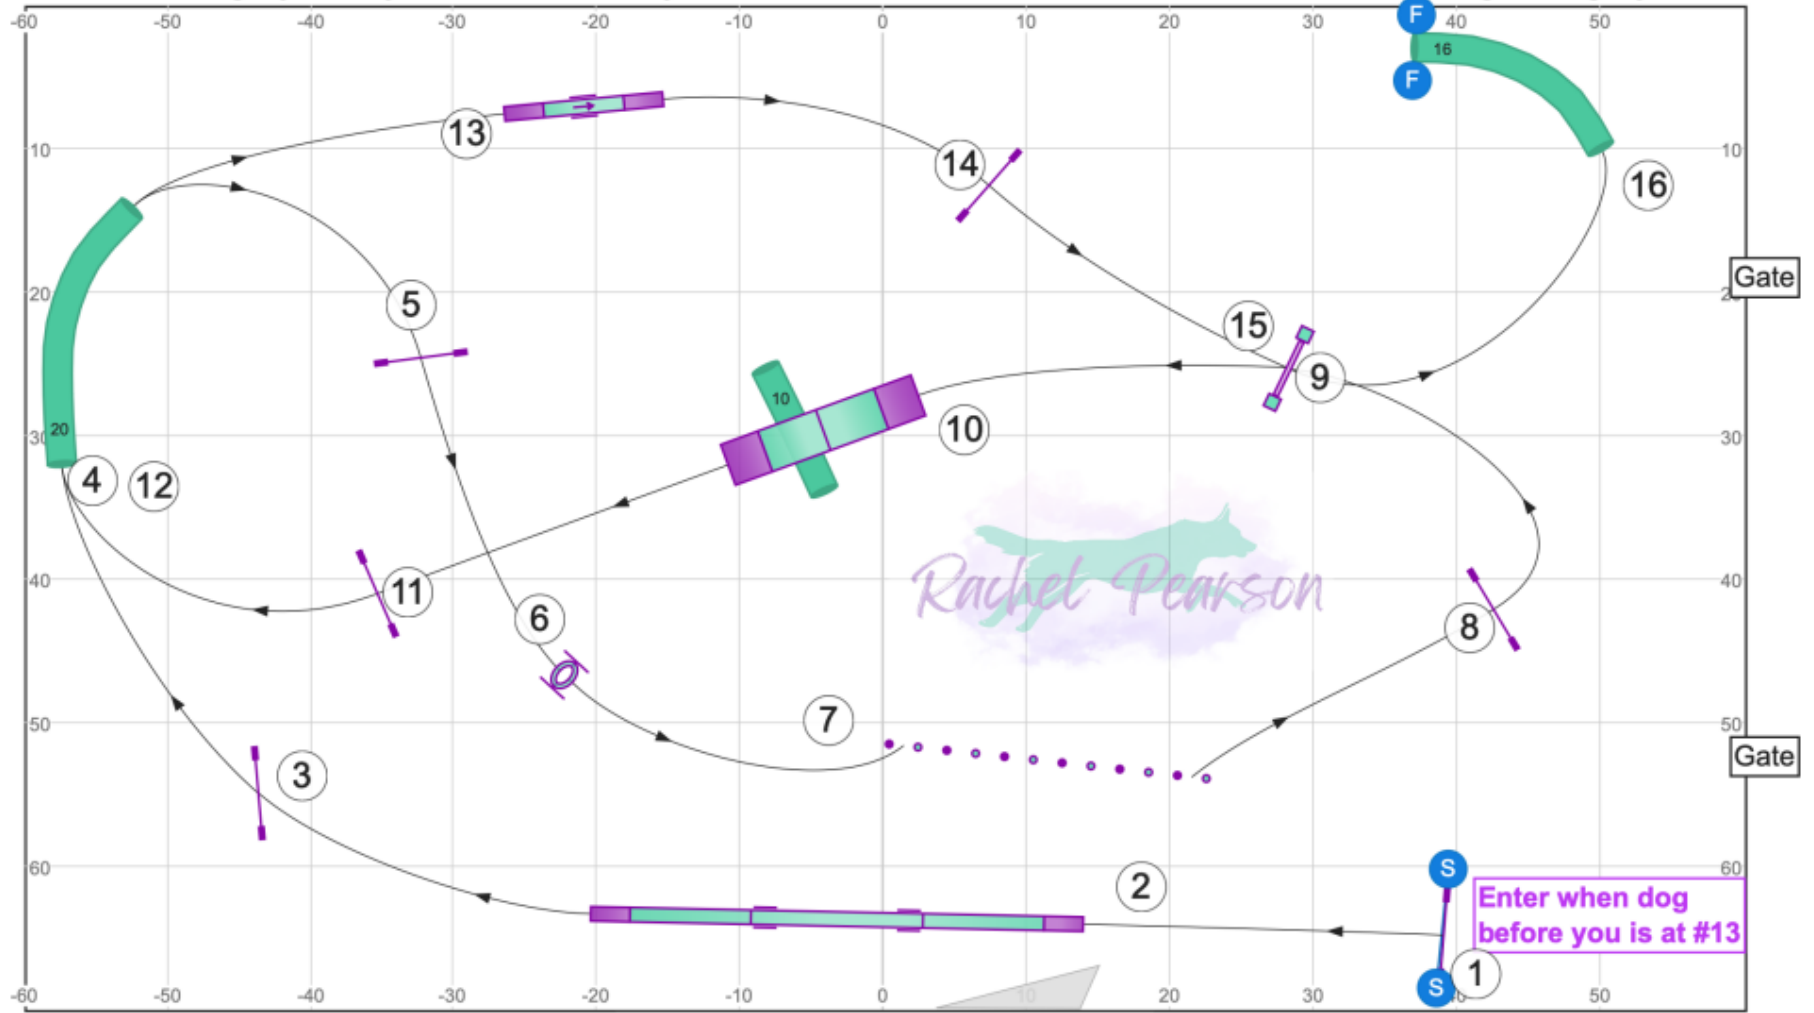

CLOSING

"BONUS TUNNEL" after the horn begins the point accumulation.
Complete any three (or more) DIFFERENT obstacles AFTER the bonus tunnel.
Finish tunnel does NOT count as one of the three.

Include a contact or weaves- 15 Pts
Just jumps and tunnels- 10 Pts

Fault an obstacle (or go over a faulted jump),
fail to take the bonus tunnel, or fail to complete at least three obstacles:
0 points for gamble.

GAMBLE TIMES
www.smarteragility.com

8/12/all selects- 15 sec.
16/20/22/24- 14 sec.

UKI Agility Facility

Saturday, March 15, 2025

Rachel Pearson

Beg/Nov Agility

Course map is only an approximation

www.smarteragility.com

UKI Agility Facility

Saturday, March 15, 2025