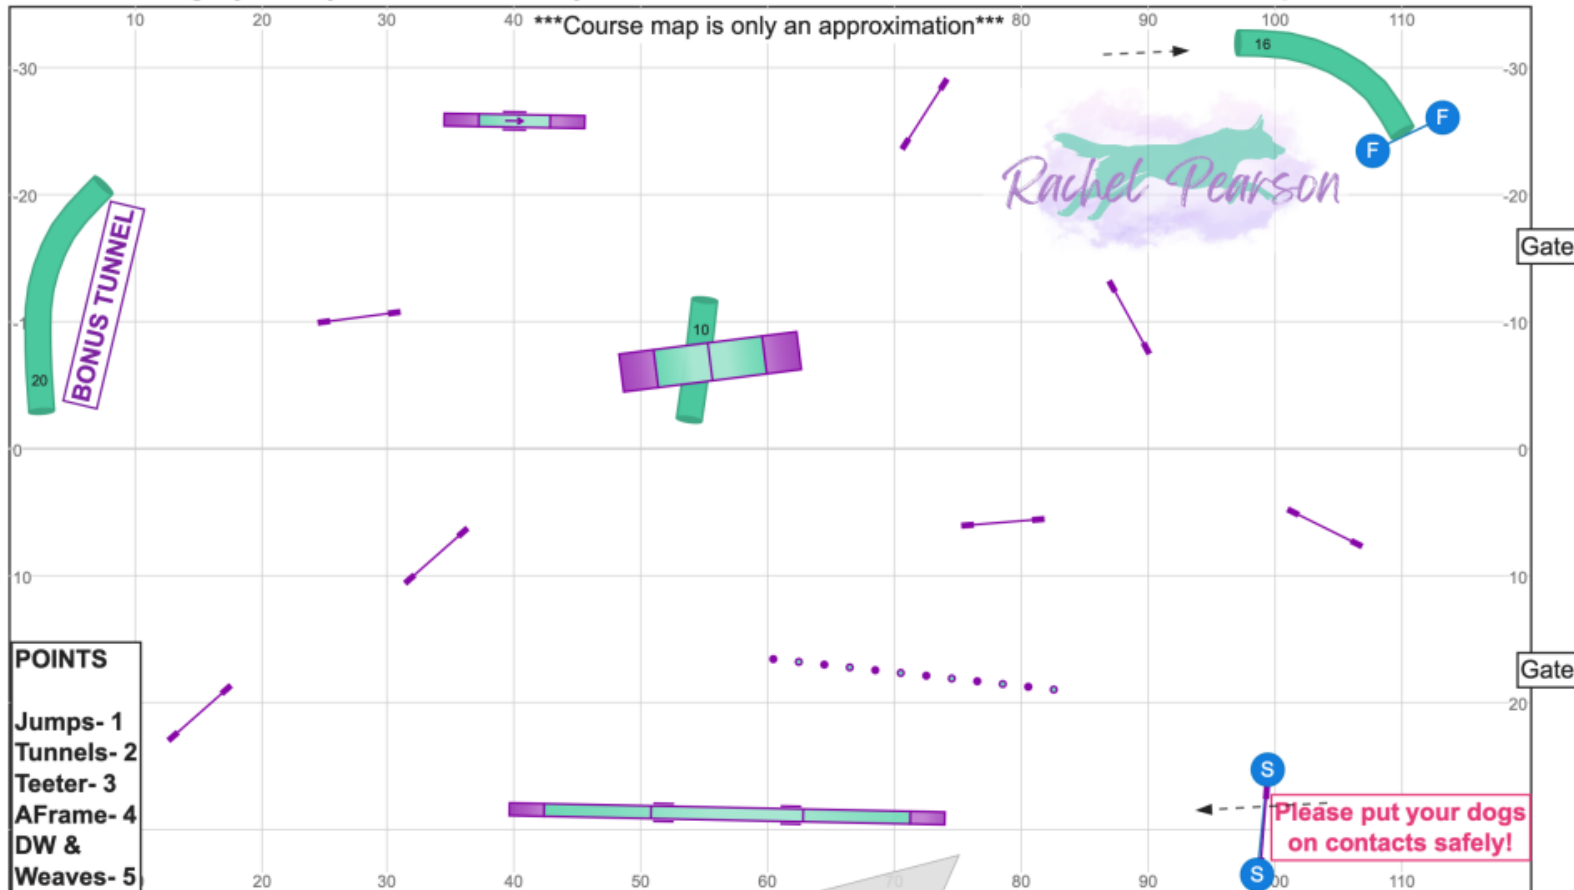

UKI Agility Facility

Saturday, March 15, 2025

Rachel Pearson

Open Gamblers

OPENING

25 sec.

Start jump is LIVE at all times.
Finish jump is LIVE at all times.

No restriction on gamble obstacles.

CLOSING

"BONUS TUNNEL" after the horn begins the point accumulation.
Complete any three (or more) DIFFERENT obstacles AFTER the bonus tunnel.
Finish tunnel does NOT count as one of the three.

Include a contact or weaves- 15 Pts
Just jumps and tunnels- 10 Pts

Fault an obstacle (or go over a faulted jump),
fail to take the bonus tunnel, or fail to complete at least three obstacles:
0 points for gamble.

GAMBLE TIMES
www.smarteragility.com

8/12/all selects- 15 sec.
16/20/22/24- 14 sec.