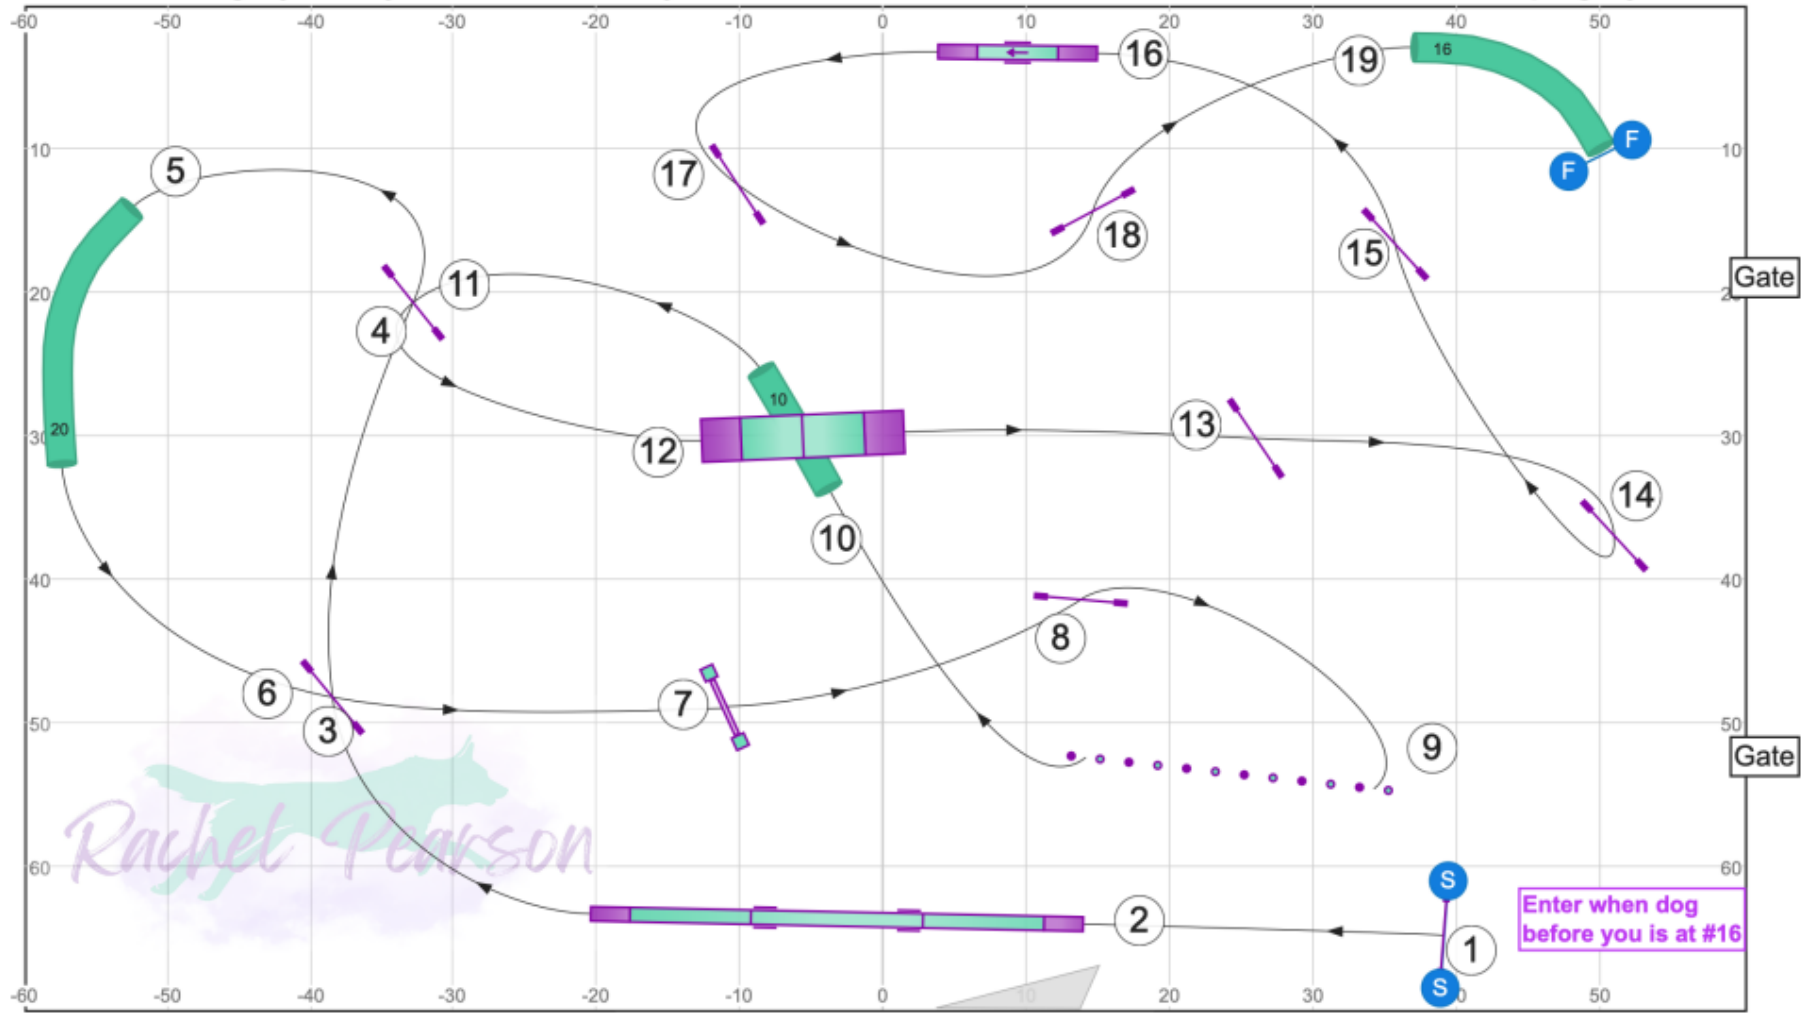

Rachel Pearson

Senior Agility

Course map is only an approximation

www.smarteragility.com

UKI Agility Facility

Saturday, March 15, 2025

Rachel Pearson

Champ Agility

Course map is only an approximation

www.smarteragility.com

UKI Agility Facility

Saturday, March 15, 2025

Rachel Pearson

Masters Agility

Course map is only an approximation

www.smarteragility.com