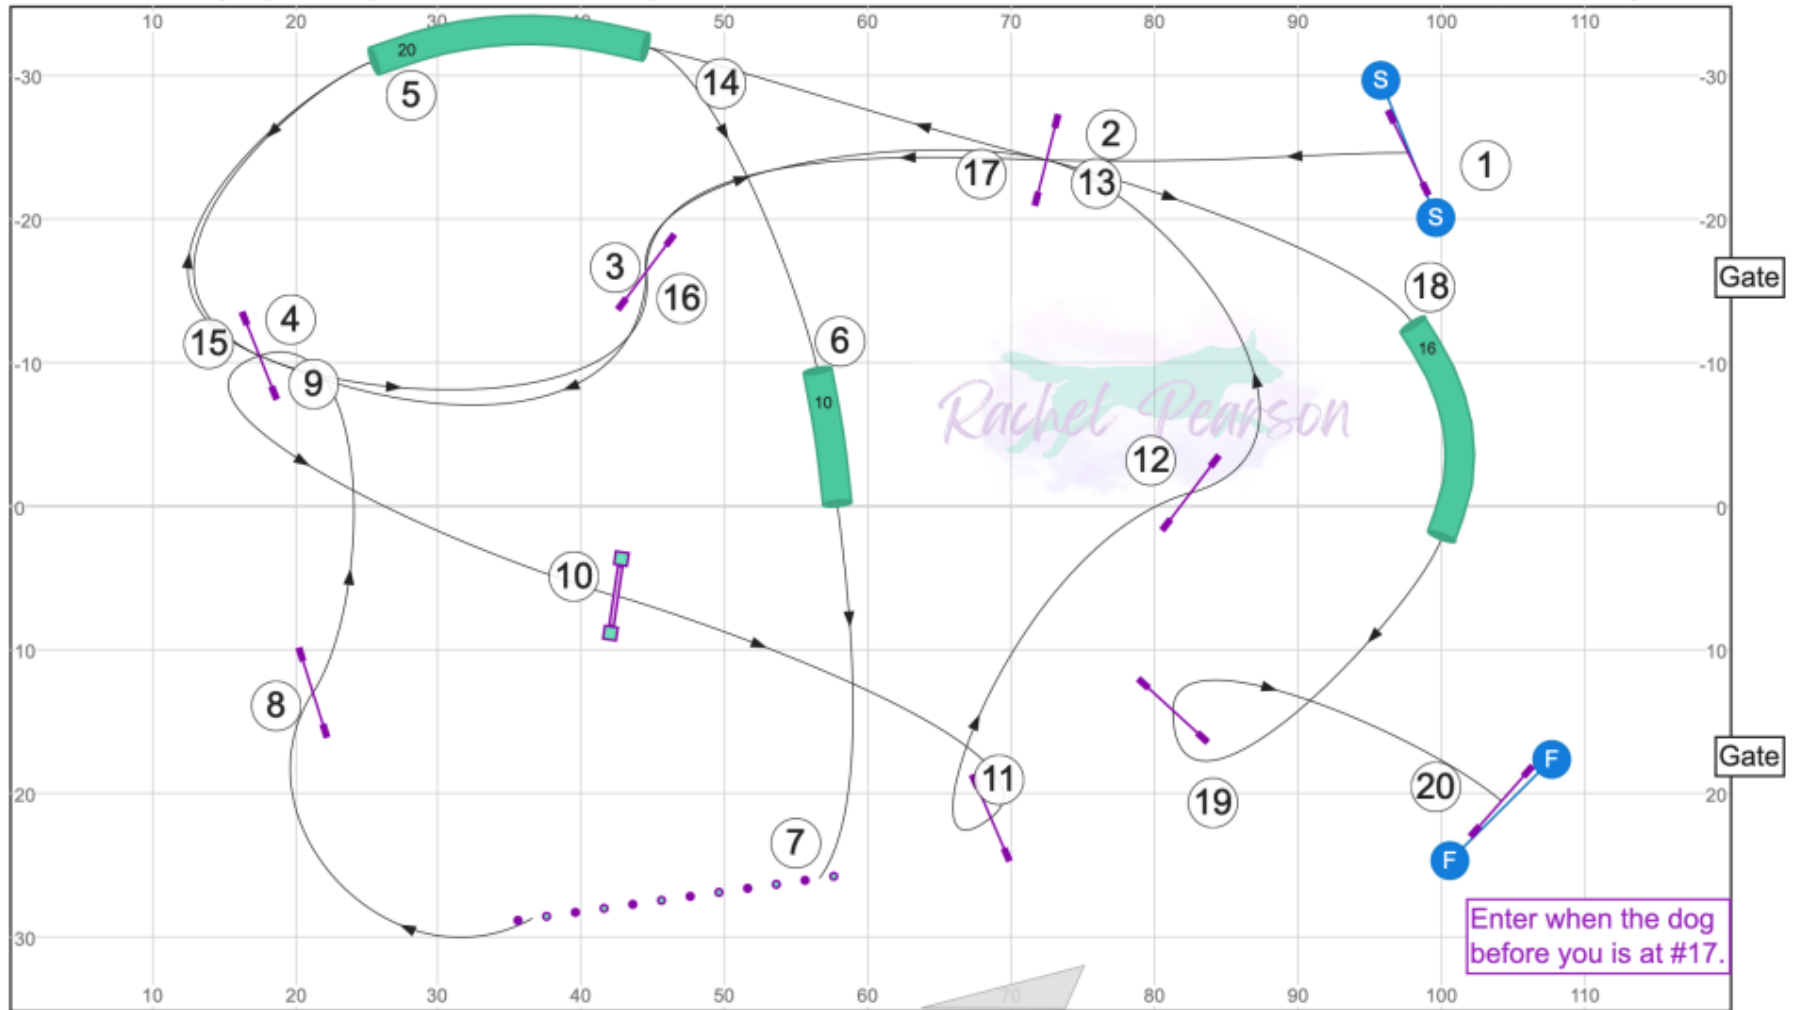

UKI Agility Facility

Saturday, March 15, 2025

Rachel Pearson

Beg/Nov Jumping

Course map is only an approximation

www.smarteragility.com

UKI Agility Facility

Saturday, March 15, 2025

Rachel Pearson

Senior Jumping

Course map is only an approximation

www.smarteragility.com

UKI Agility Facility

Saturday, March 15, 2025

Rachel Pearson

Champ Jumping

Course map is only an approximation

www.smarteragility.com

UKI Agility Facility

Saturday, March 15, 2025

Rachel Pearson

Masters Jumping

Course map is only an approximation

www.smarteragility.com