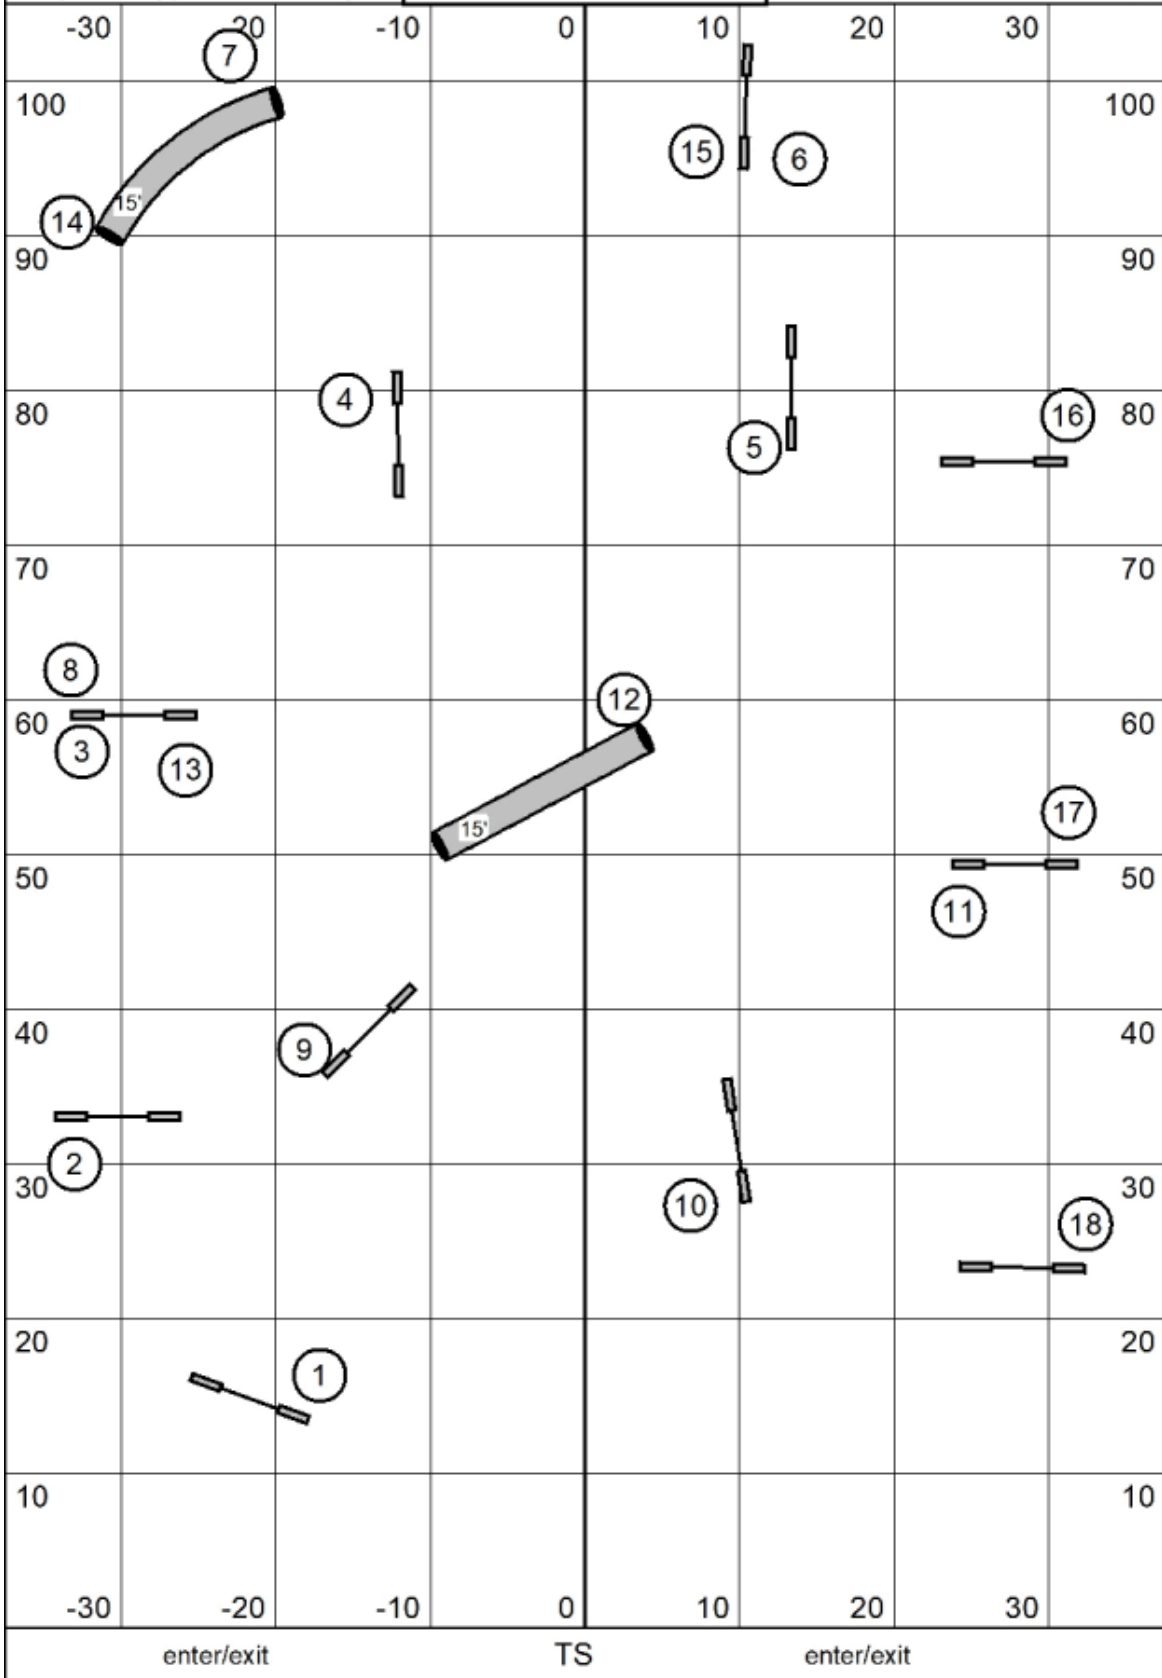

PAWS UKI Trial
 March 14, 2025
 Judge Kelly Ely
 Sr Champ Speedstakes

map is an approximation only

inside,turf
 electronic timing

PAWS UKI Trial
 March 14, 2025
 Judge Kelly Ely
 Masters Jumping

map is an approximation only

map is an approximation only

inside, turf
 electronic timing

PAWS UKI Trial
 March 14, 2025
 Judge Kelly Ely
 Masters Agility

map is an approximation only

inside,turf
 electronic timing

PAWS UKI Trial
 March 14, 2025
 Judge Kelly Ely
 Beg Nov Agility 1

map is an approximation only

inside, turf
 electronic timing

enter/exit

TS

enter/exit

PAWS UKI Trial
 March 14, 2025
 Judge Kelly Ely
 Sr Champ Agility 1

map is an approximation only

inside,turf
 electronic timing

map is an approximation only

inside,turf
 electronic timing

enter/exit

TS

enter/exit