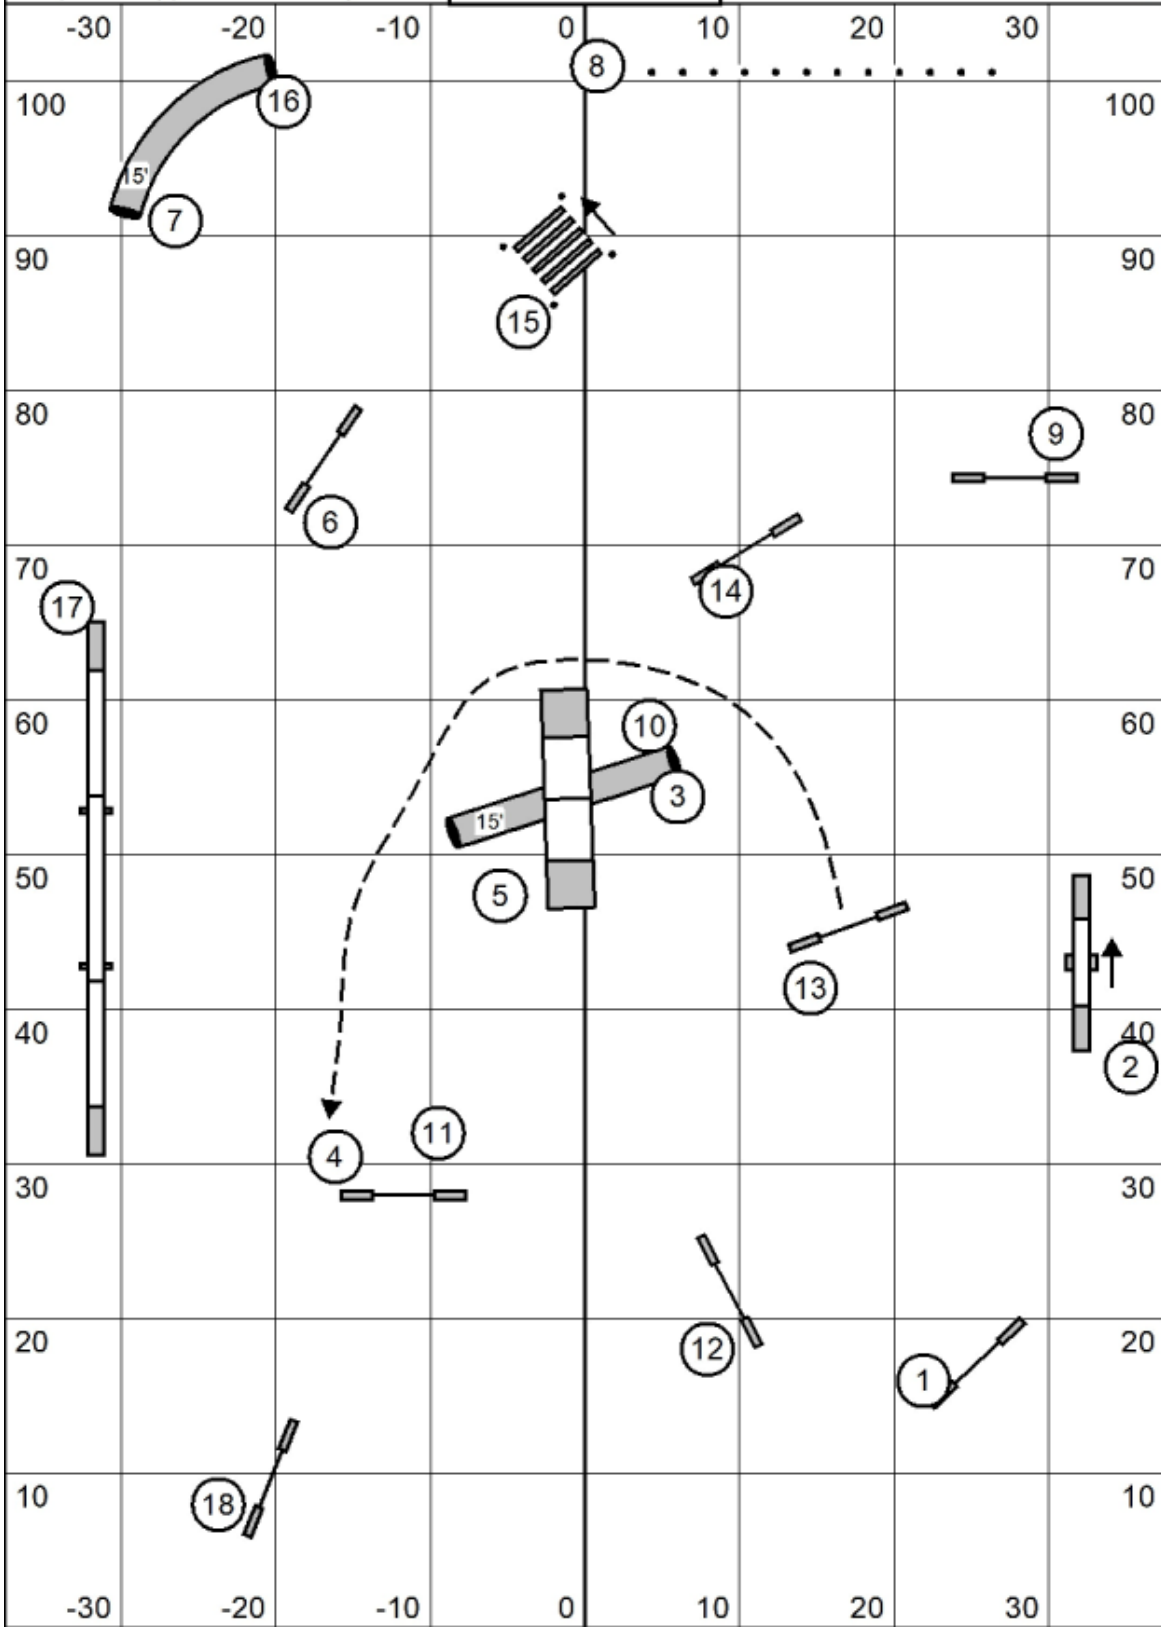

map is an approximation only

inside, turf
 electronic timing

PAWS UKI Trial
 March 14, 2025
 Judge Kelly Ely
 Masters Agility

map is an approximation only

inside,turf
 electronic timing

PAWS UKI Trial
 March 14, 2025
 Judge Kelly Ely
 Beg Nov Agility 1

map is an approximation only

inside, turf
 electronic timing

enter/exit

TS

enter/exit

PAWS UKI Trial
 March 14, 2025
 Judge Kelly Ely
 Sr Champ Agility 1

map is an approximation only

inside,turf
 electronic timing

map is an approximation only

inside,turf
 electronic timing

enter/exit

TS

enter/exit