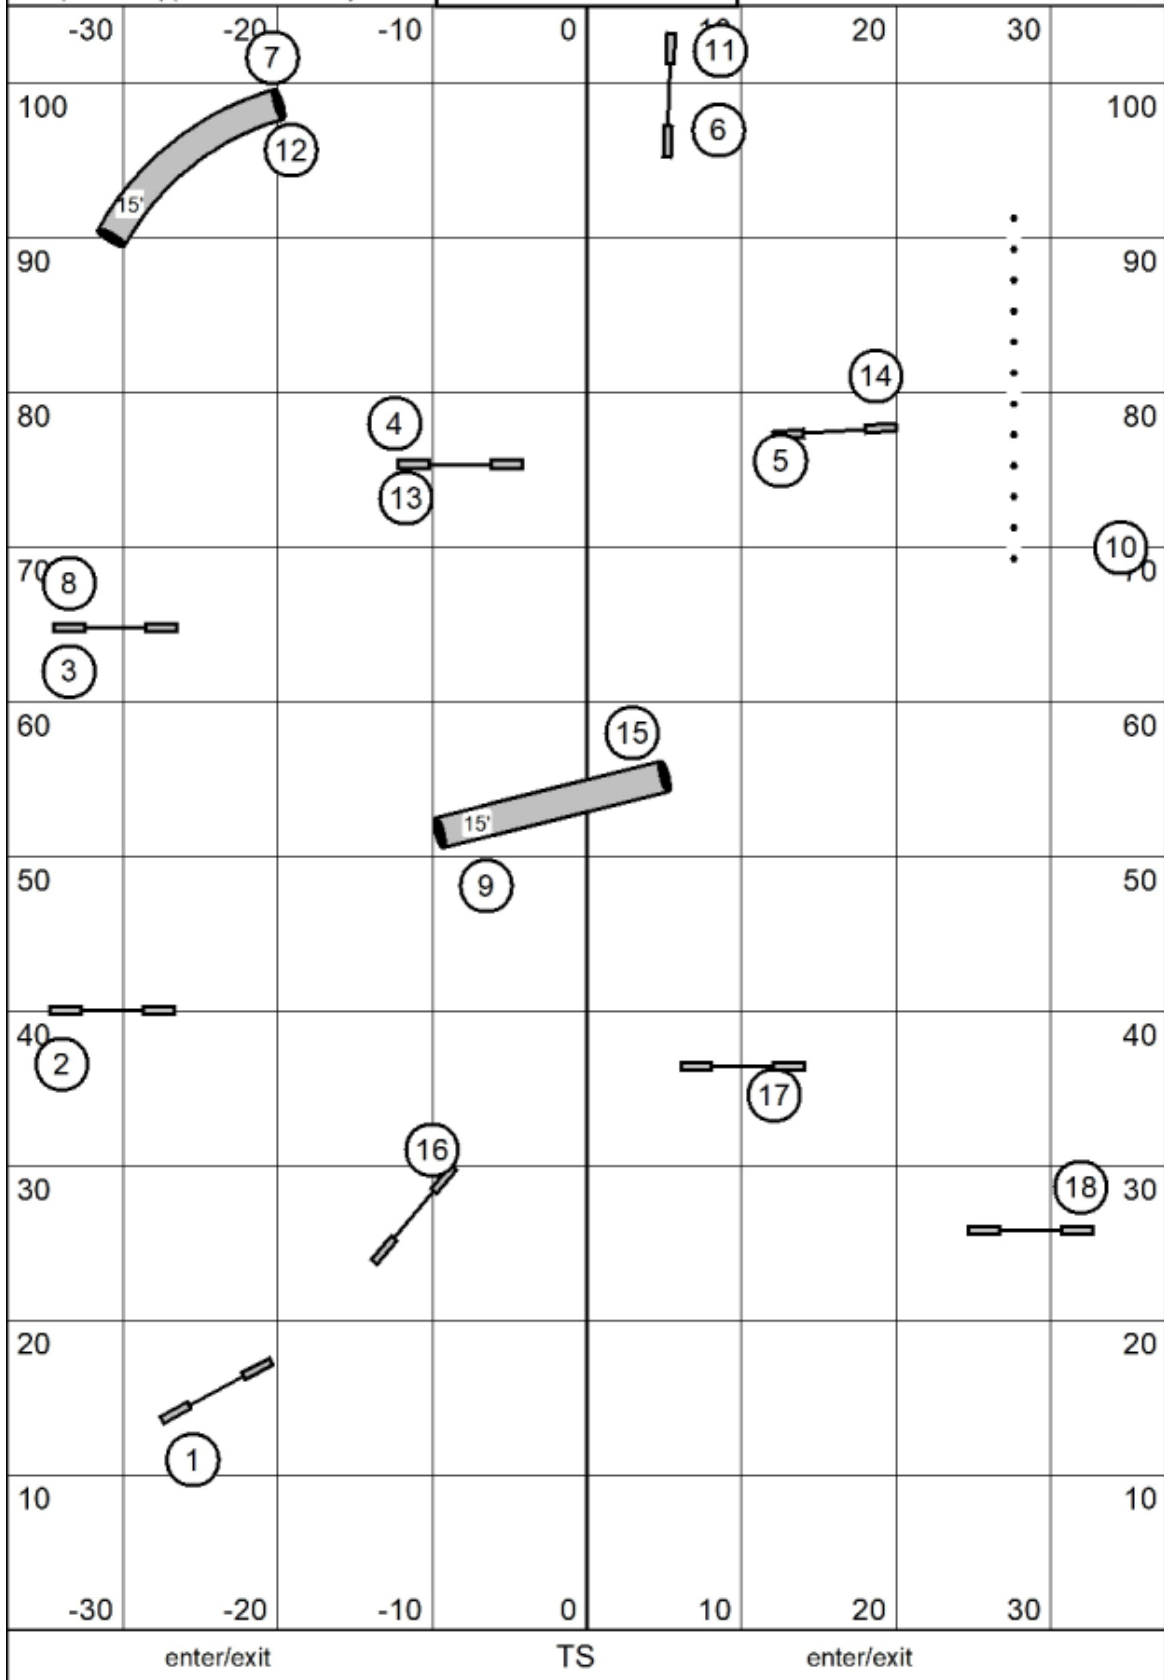

PAWS UKI Trial
March 14, 2025
Judge Kelly Ely
Sr Champ Jumping

map is an approximation only

inside, turf
electronic timing