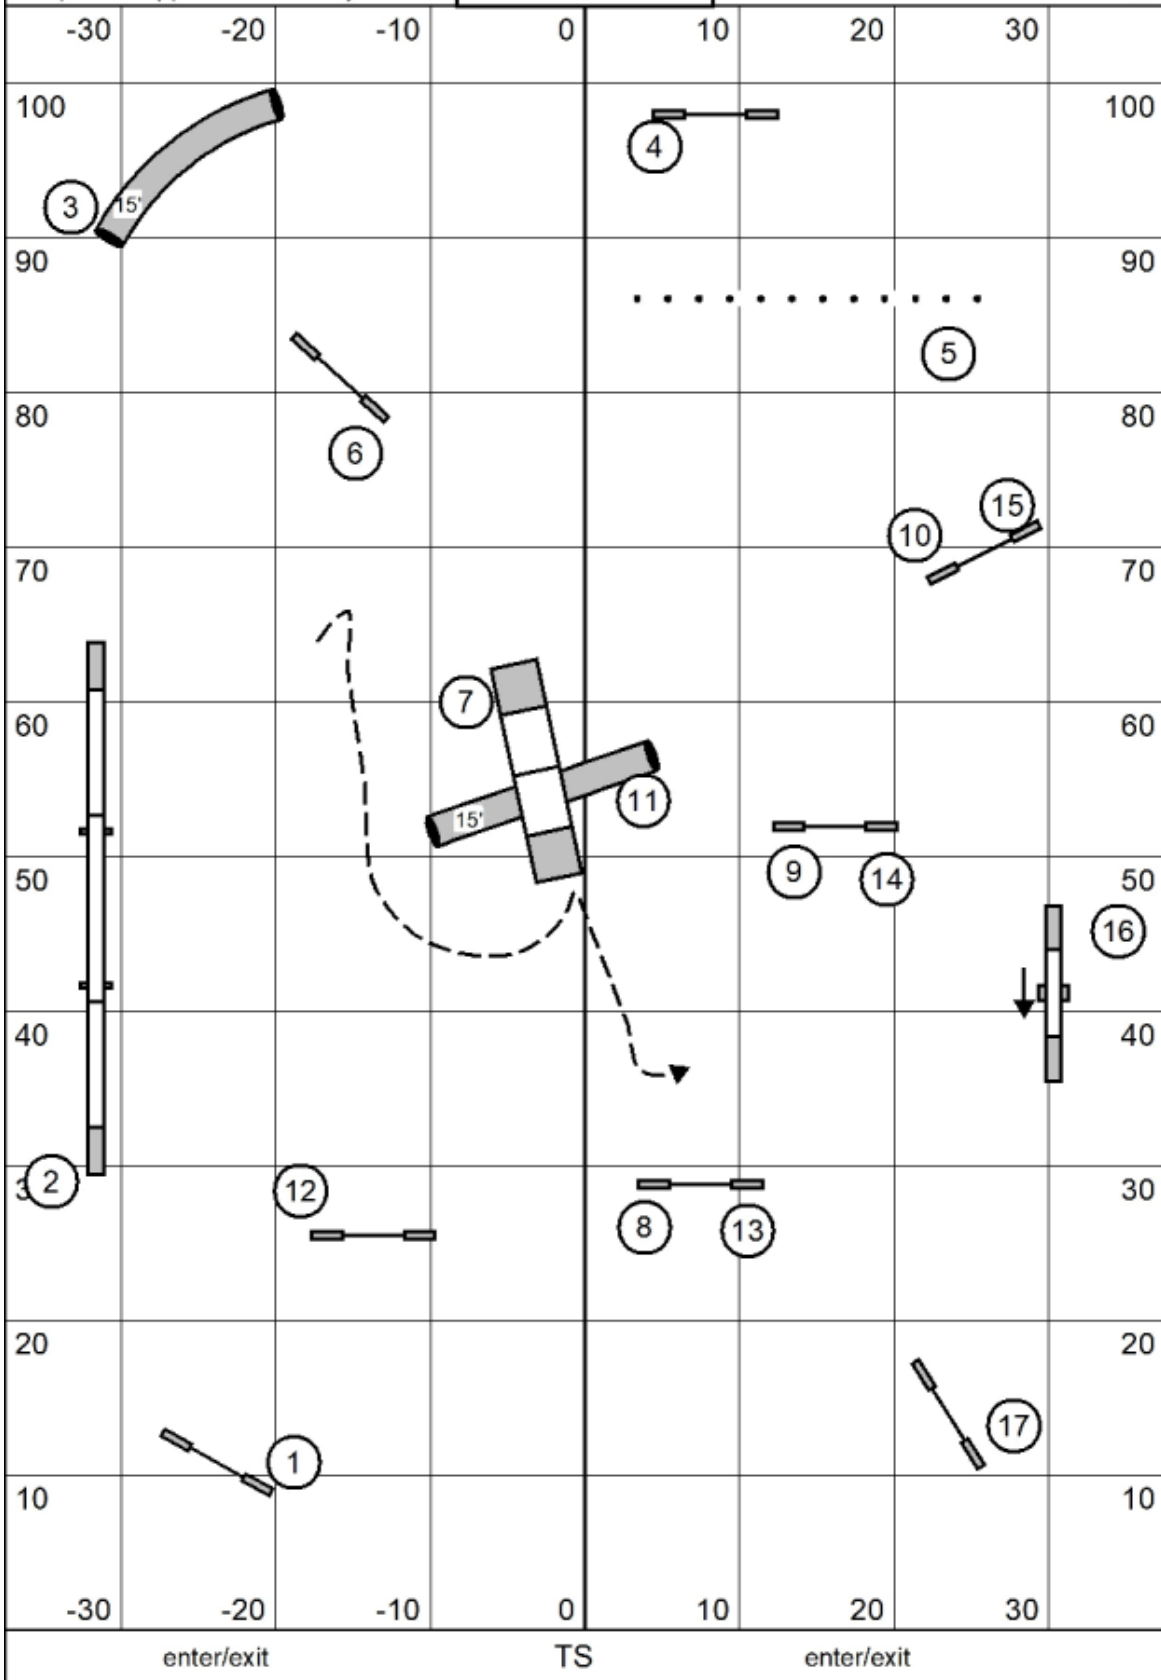

map is an approximation only

inside, turf
 electronic timing

PAWS UKI Trial
 March 14, 2025
 Judge Kelly Ely
 Masters Agility

map is an approximation only

inside,turf
 electronic timing

PAWS UKI Trial
 March 14, 2025
 Judge Kelly Ely
 Beg Nov Agility 1

map is an approximation only

inside, turf
 electronic timing

enter/exit

TS

enter/exit

PAWS UKI Trial
 March 14, 2025
 Judge Kelly Ely
 Sr Champ Agility 1

map is an approximation only

inside,turf
 electronic timing

map is an approximation only

inside,turf
 electronic timing

enter/exit

TS

enter/exit