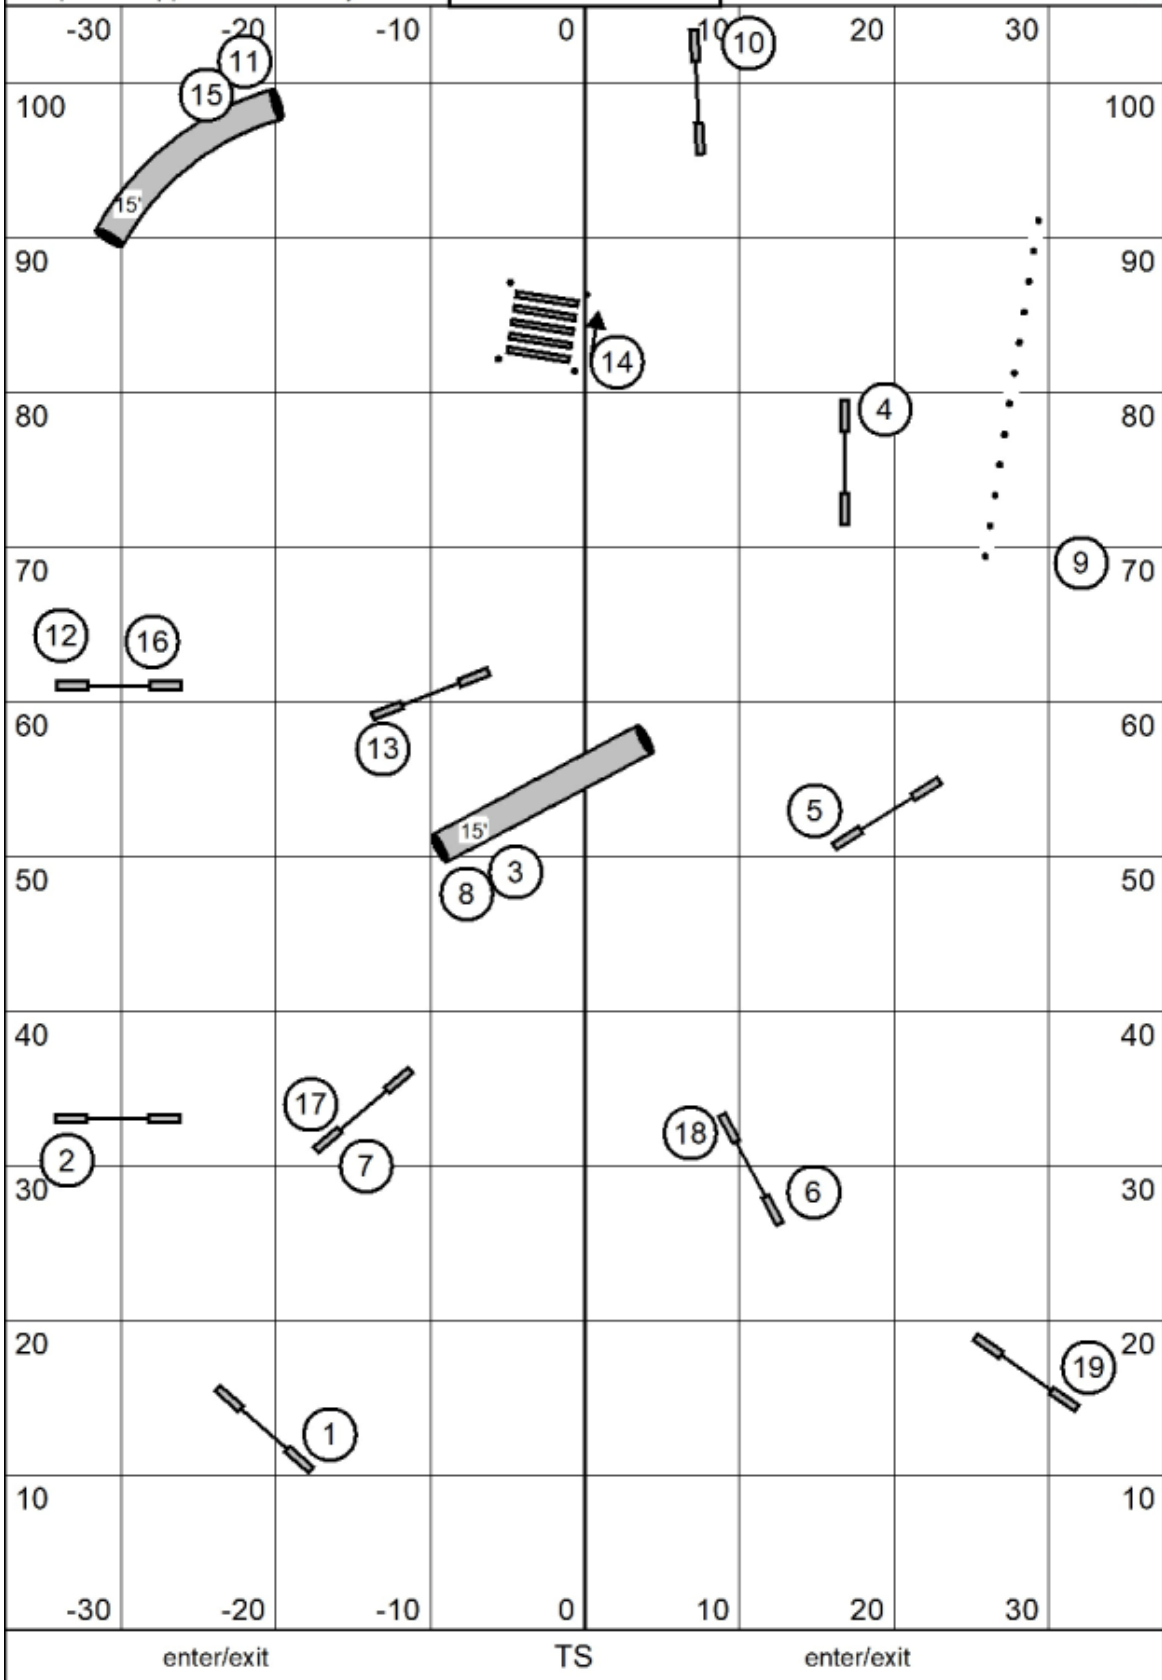

PAWS UKI Trial
March 14, 2025
Judge Kelly Ely
Masters Jumping

map is an approximation only

inside,turf
electronic timing