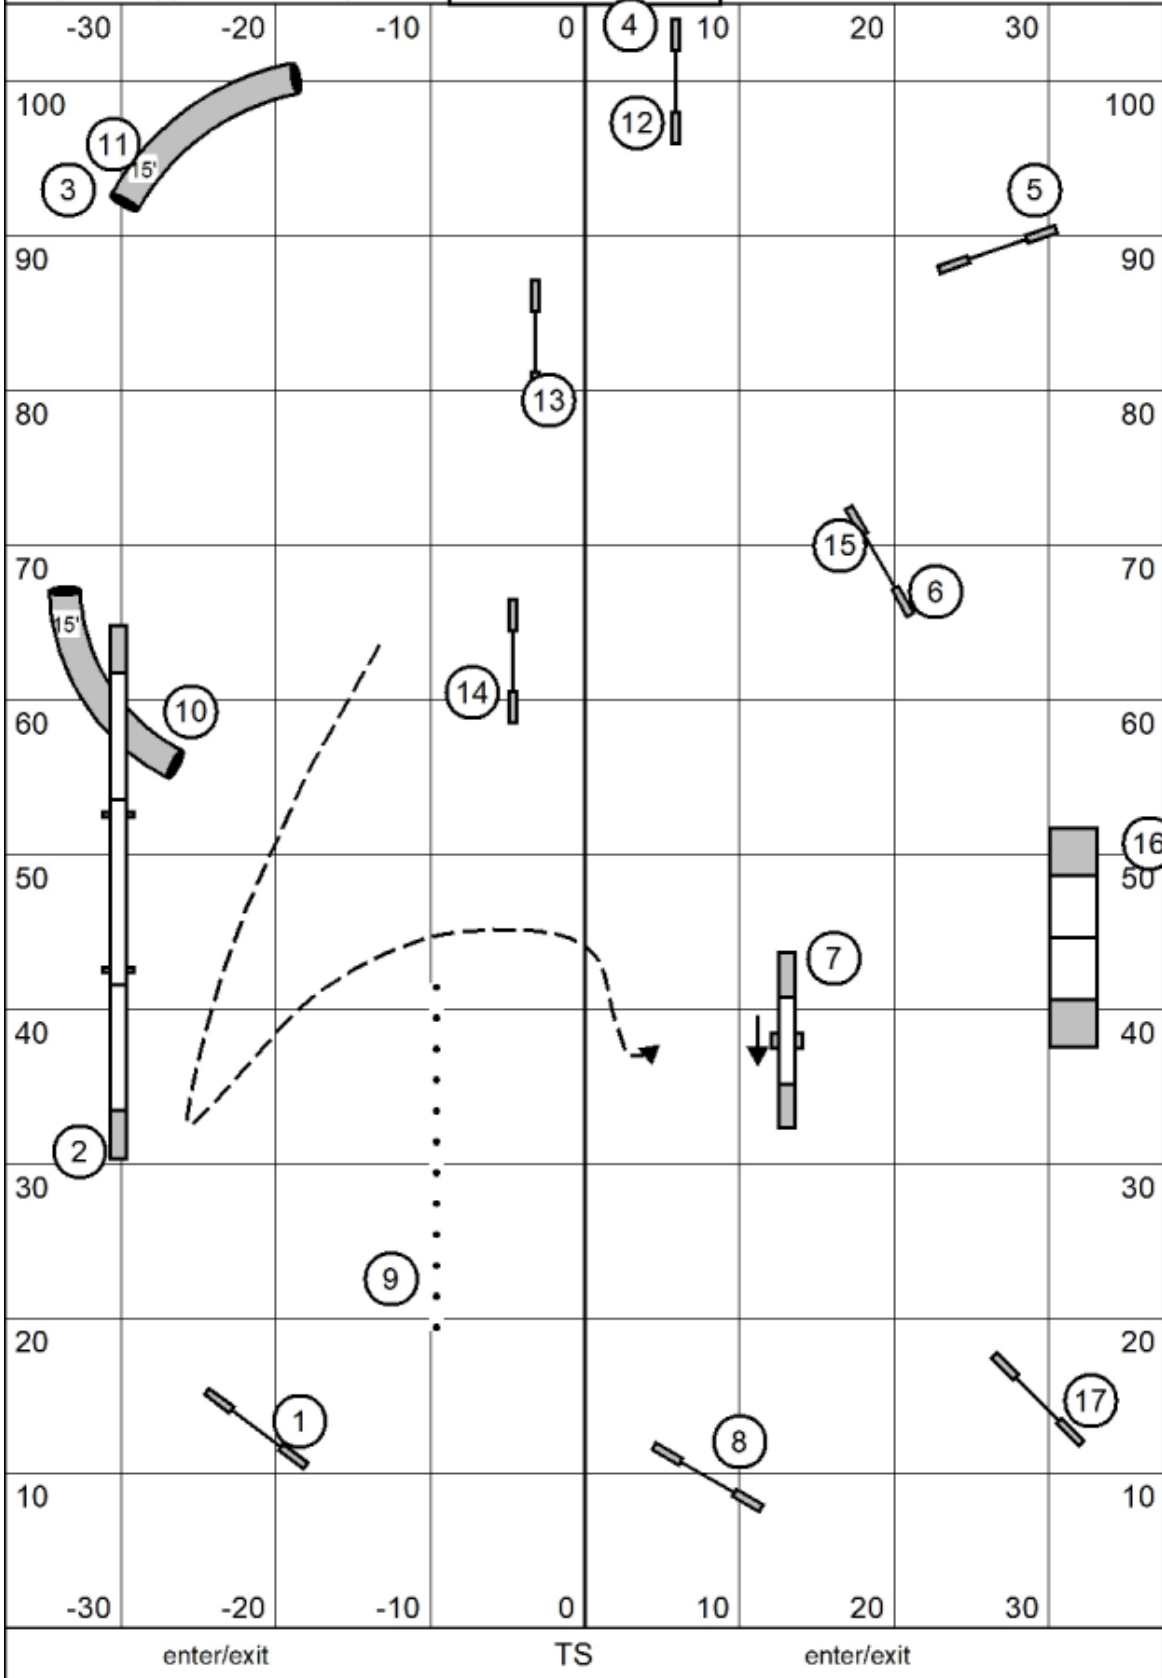

enter/exit

TS

enter/exit

PAWS UKI Trial
 March 14, 2025
 Judge Kelly Ely
 Beg Nov Agility 2

map is an approximation only

inside,turf
 electronic timing

PAWS UKI Trial
 March 14, 2025
 Judge Kelly Ely
 Sr Champ Agility 2

map is an approximation only

inside,turf
 electronic timing

enter/exit

TS

enter/exit