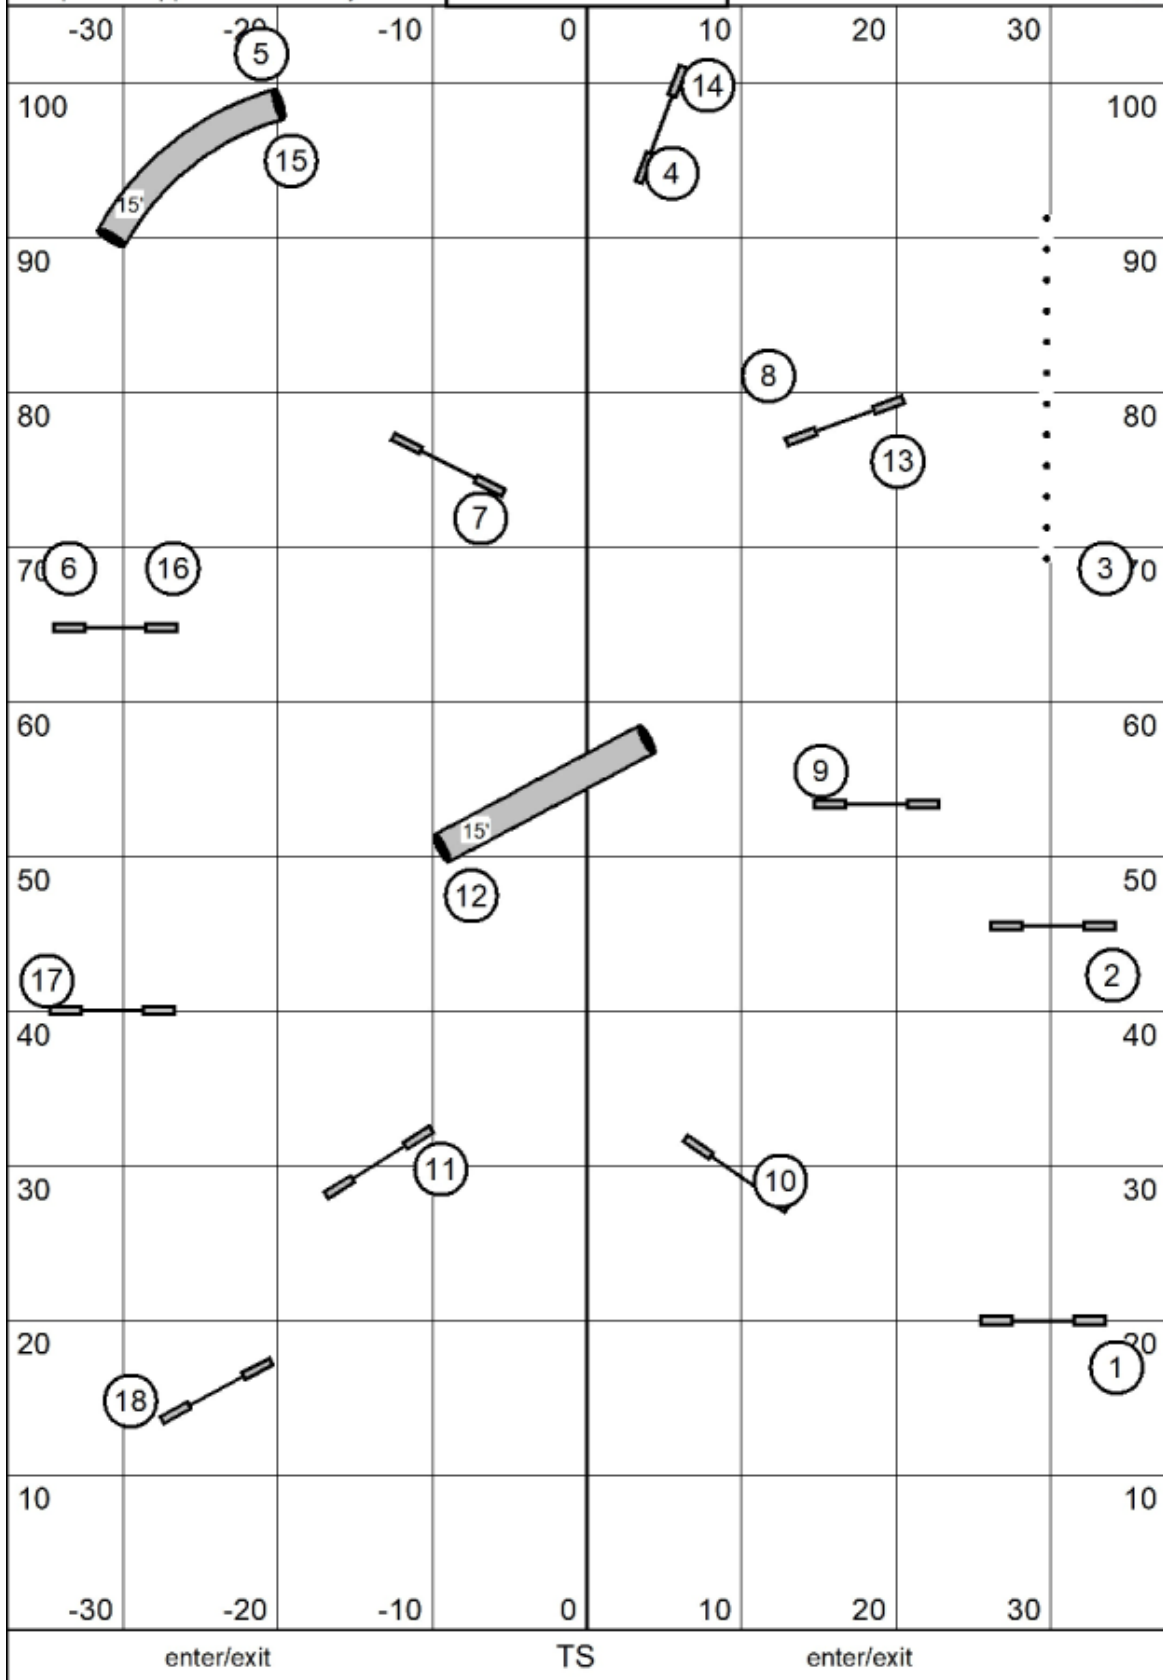

PAWS UKI Trial
March 14, 2025
Judge Kelly Ely
Beg Nov Jumping

map is an approximation only

inside,turf
electronic timing