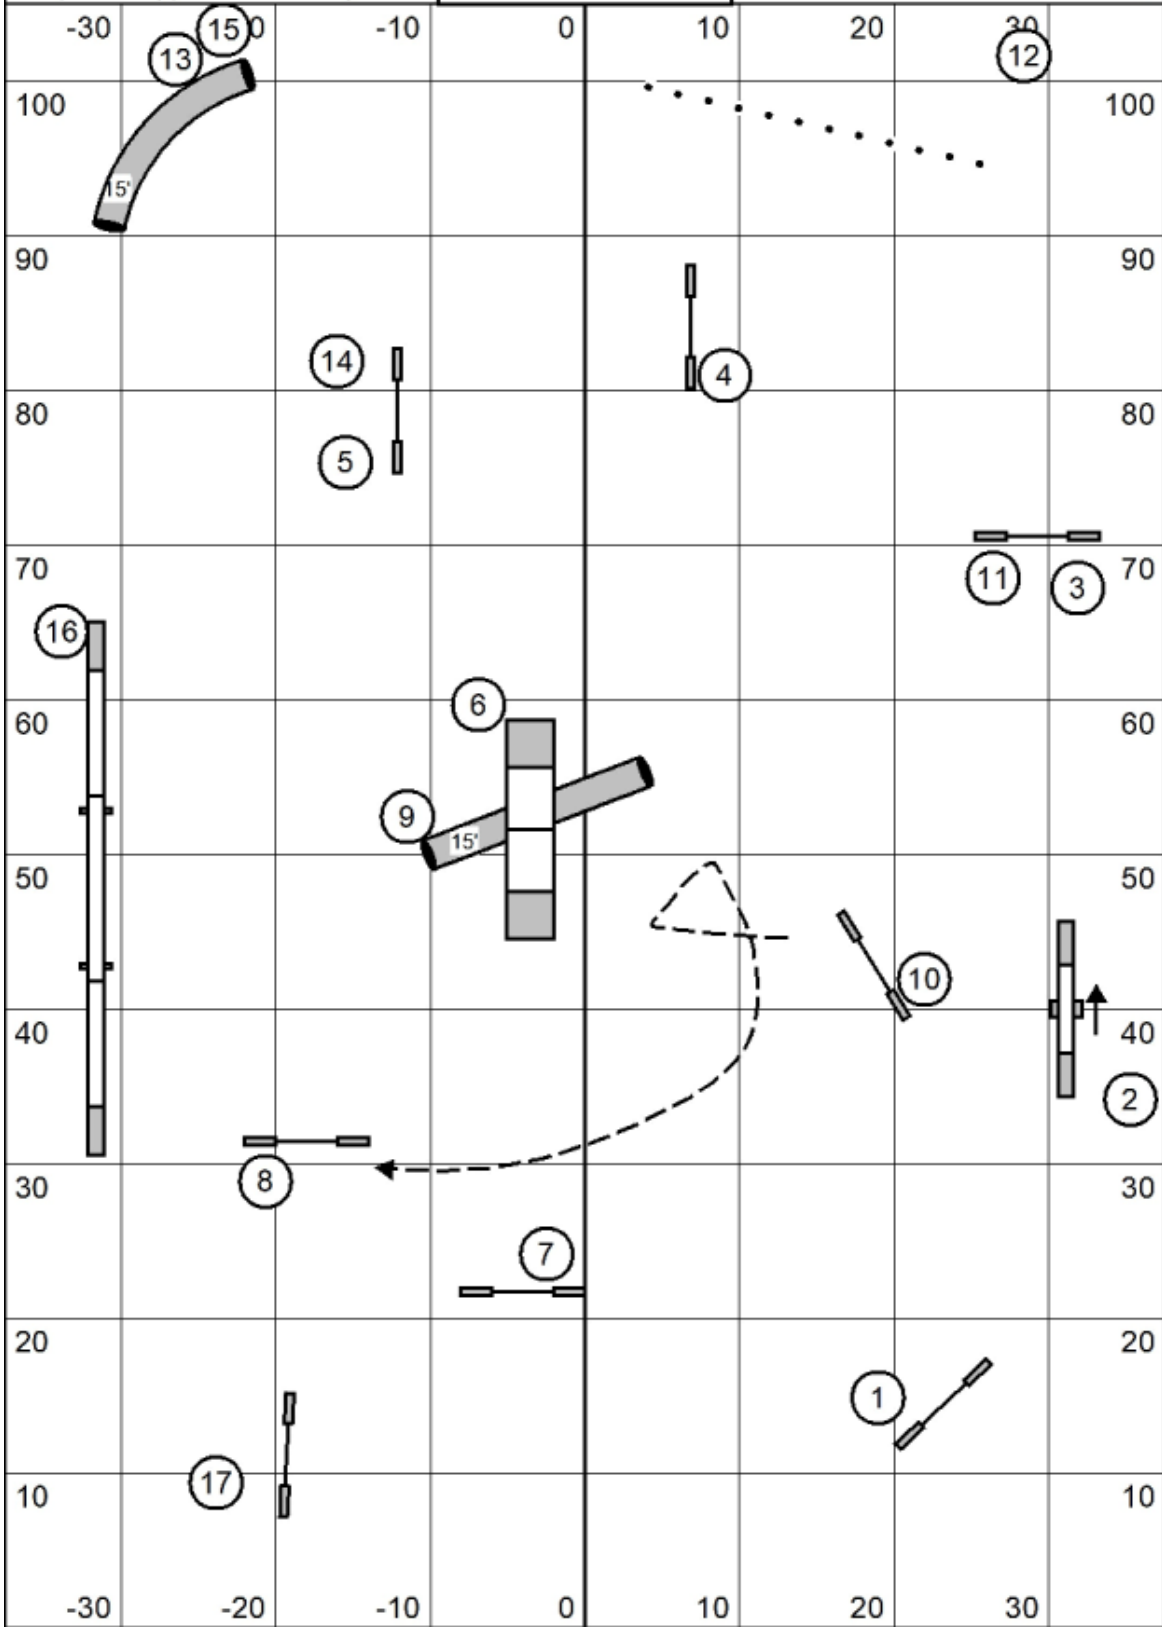

map is an approximation only

inside, turf
 electronic timing

enter/exit

TS

enter/exit

PAWS UKI Trial
 March 14, 2025
 Judge Kelly Ely
 Sr Champ Agility 1

map is an approximation only

inside,turf
 electronic timing

enter/exit

TS

enter/exit

PAWS UKI Trial
 March 14, 2025
 Judge Kelly Ely
 Beg Nov Agility 2

map is an approximation only

inside,turf
 electronic timing

PAWS UKI Trial
 March 14, 2025
 Judge Kelly Ely
 Sr Champ Agility 2

map is an approximation only

inside,turf
 electronic timing

enter/exit

TS

enter/exit