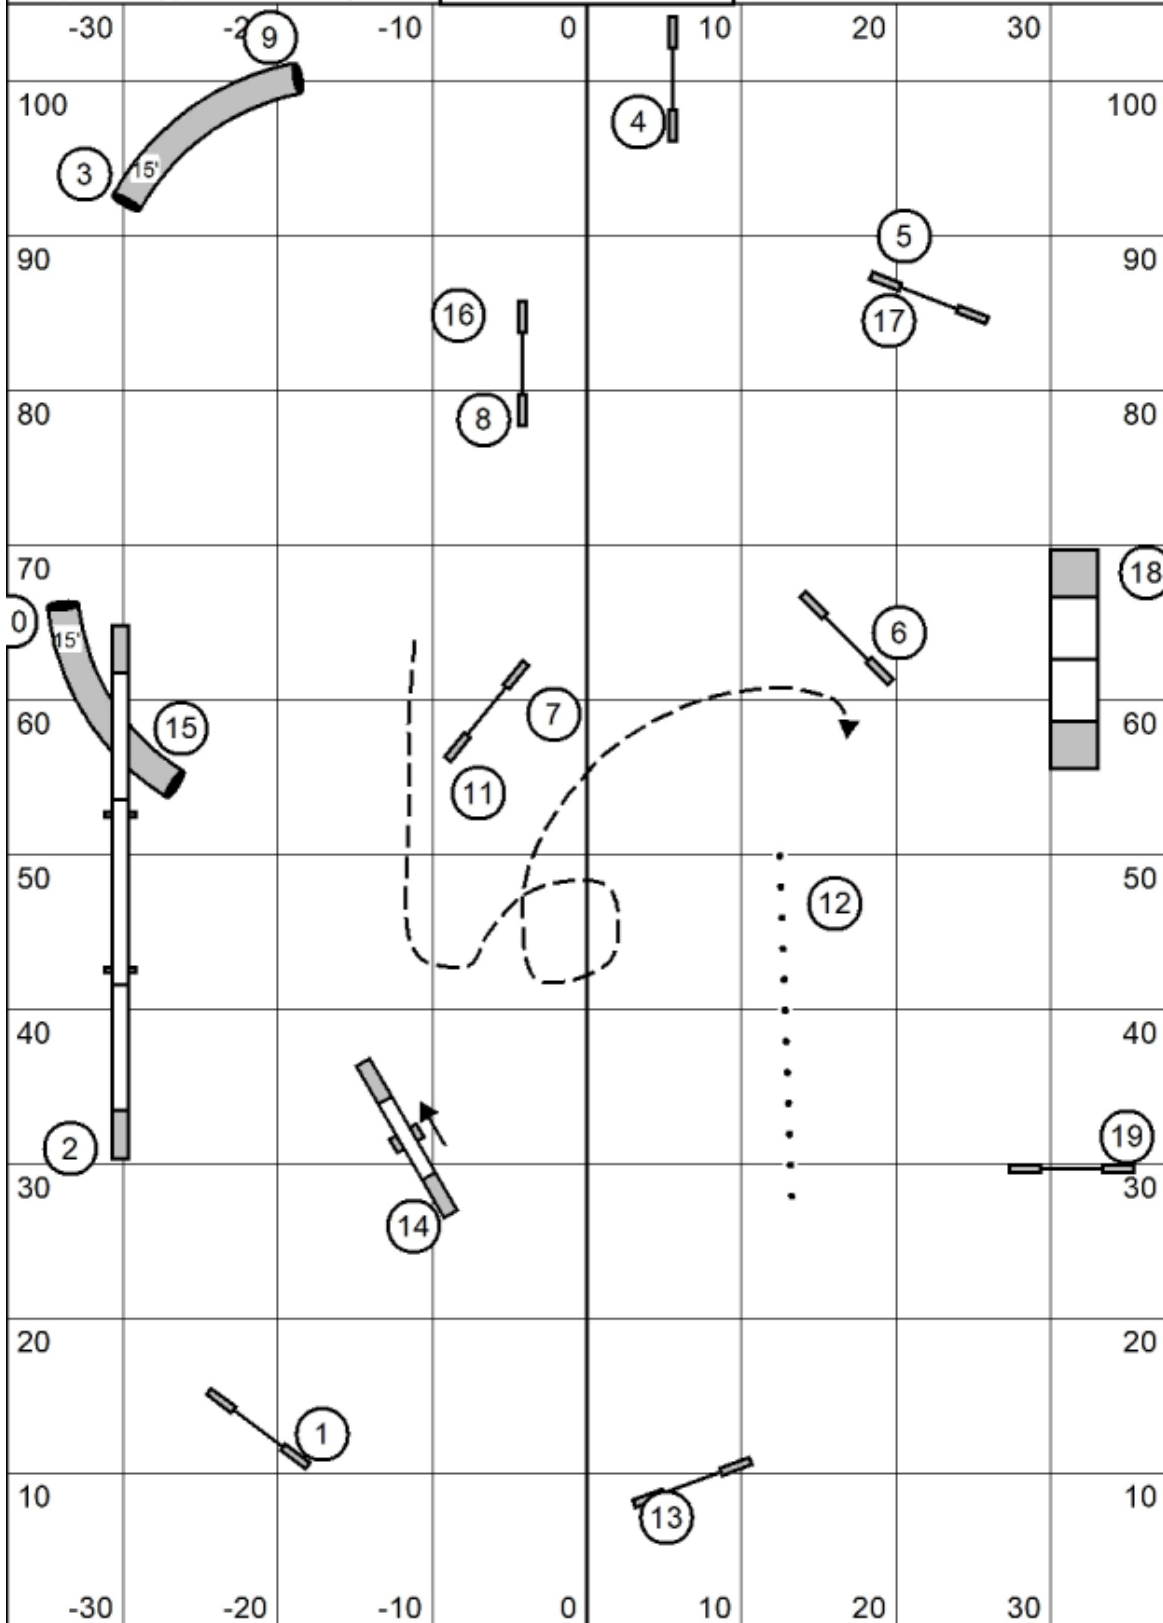

enter/exit

TS

enter/exit

PAWS UKI Trial
 March 14, 2025
 Judge Kelly Ely
 Beg Nov Agility 2

map is an approximation only

inside,turf
 electronic timing

PAWS UKI Trial
 March 14, 2025
 Judge Kelly Ely
 Sr Champ Agility 2

map is an approximation only

inside,turf
 electronic timing

enter/exit

TS

enter/exit