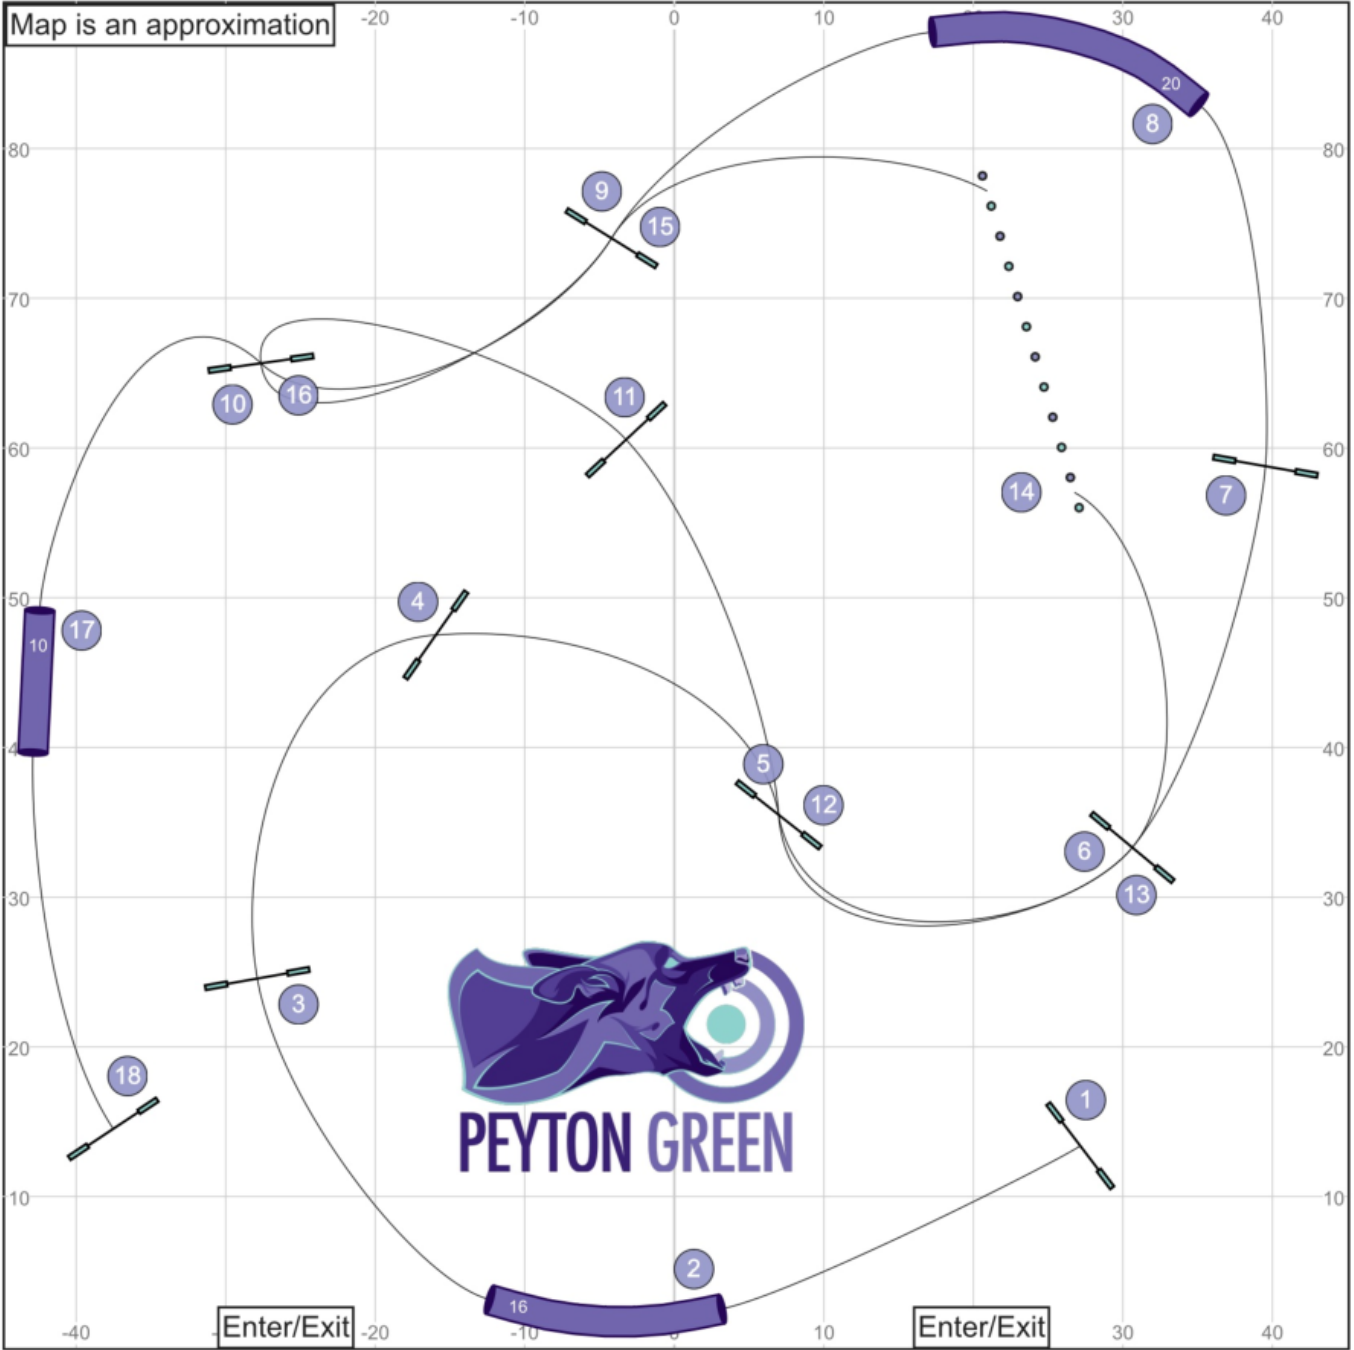

# 01 Canine New England | 03.08.25 | B/N Agility | Peyton Green

02 Canine New England | 03.08.25 | S/C Agility | Peyton Green

Map is an approximation

03 Canine New England | 03.08.25 | Master Series Agility | Peyton Green

04 Canine New England | 03.08.25 | Master Series Jumping | Peyton Green

Map is an approximation

05 Canine New England | 03.08.25 | S/C Jumping | Peyton Green

Map is an approximation

06 Canine New England | 03.08.25 | B/N Jumping | Peyton Green

# 10 Canine New England | 03.08.25 | S/C Speedstakes 2 | Peyton Green

Map is an approximation