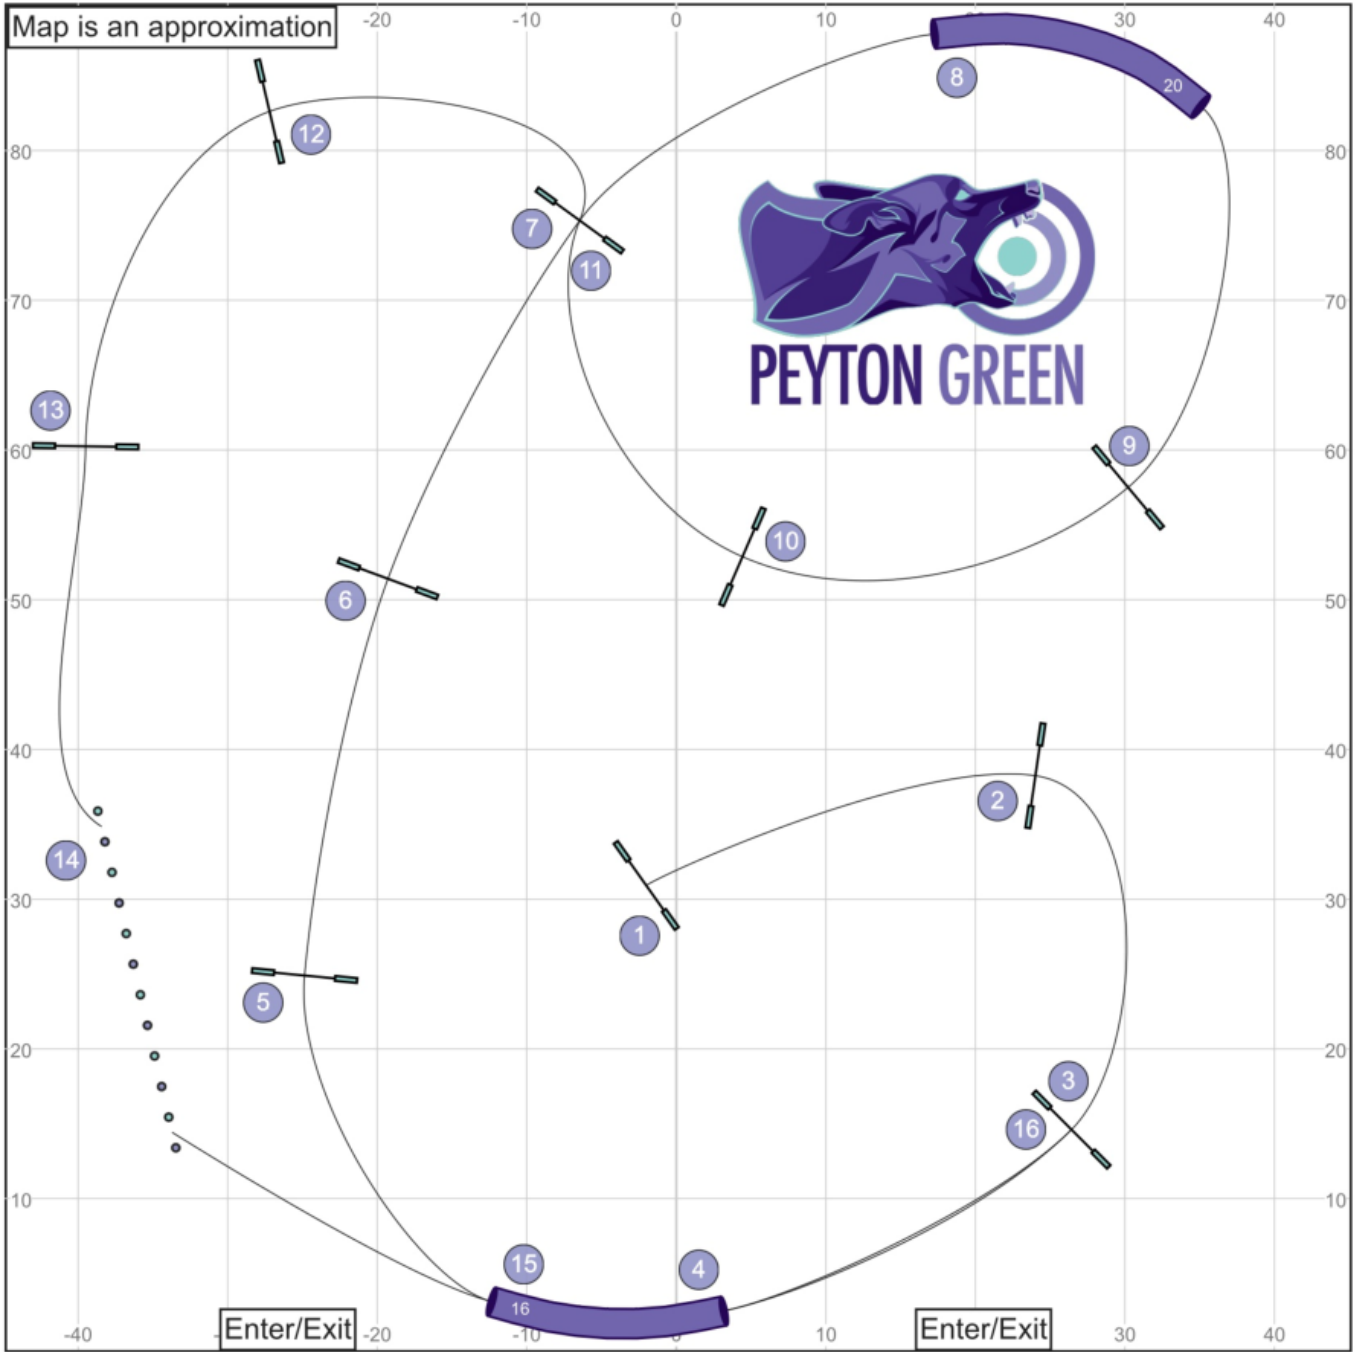

04 Canine New England | 03.08.25 | Master Series Jumping | Peyton Green

Map is an approximation

05 Canine New England | 03.08.25 | S/C Jumping | Peyton Green

Map is an approximation

06 Canine New England | 03.08.25 | B/N Jumping | Peyton Green

# 10 Canine New England | 03.08.25 | S/C Speedstakes 2 | Peyton Green

Map is an approximation