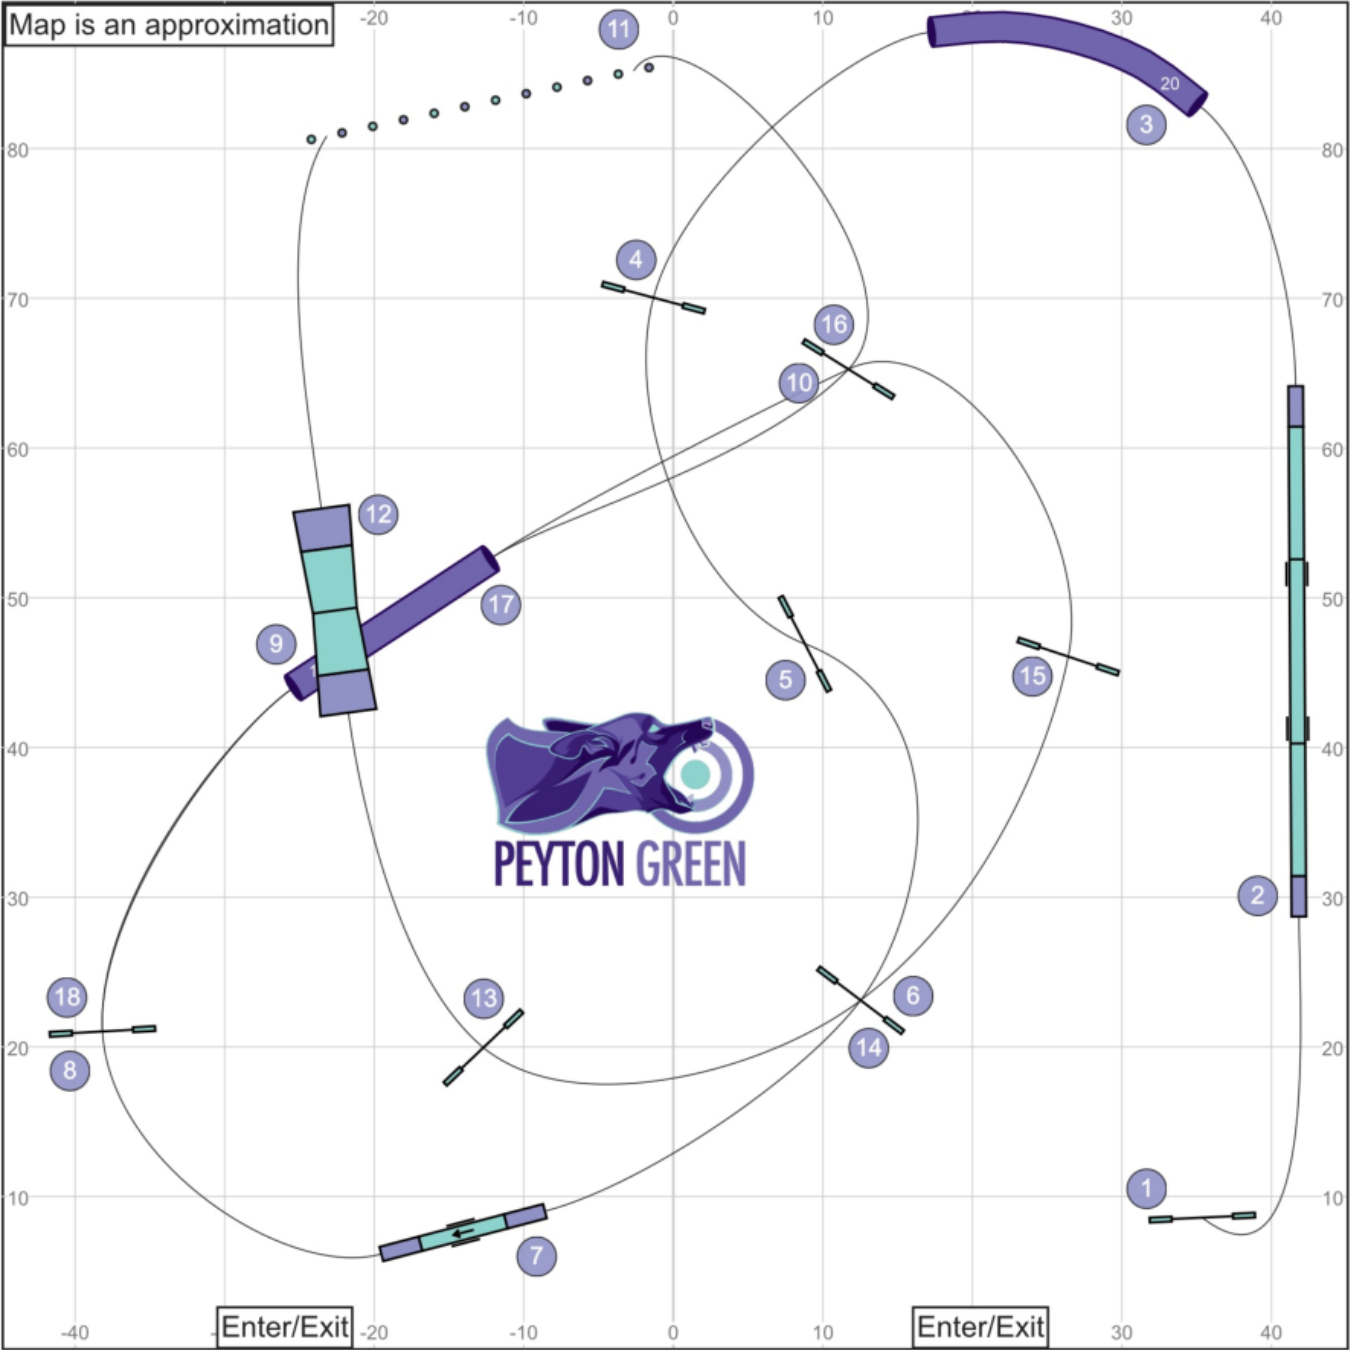

# 01 Canine New England | 03.08.25 | B/N Agility | Peyton Green

02 Canine New England | 03.08.25 | S/C Agility | Peyton Green

Map is an approximation

03 Canine New England | 03.08.25 | Master Series Agility | Peyton Green

04 Canine New England | 03.08.25 | Master Series Jumping | Peyton Green

Map is an approximation

05 Canine New England | 03.08.25 | S/C Jumping | Peyton Green

Map is an approximation

06 Canine New England | 03.08.25 | B/N Jumping | Peyton Green

# 10 Canine New England | 03.08.25 | S/C Speedstakes 2 | Peyton Green

Map is an approximation