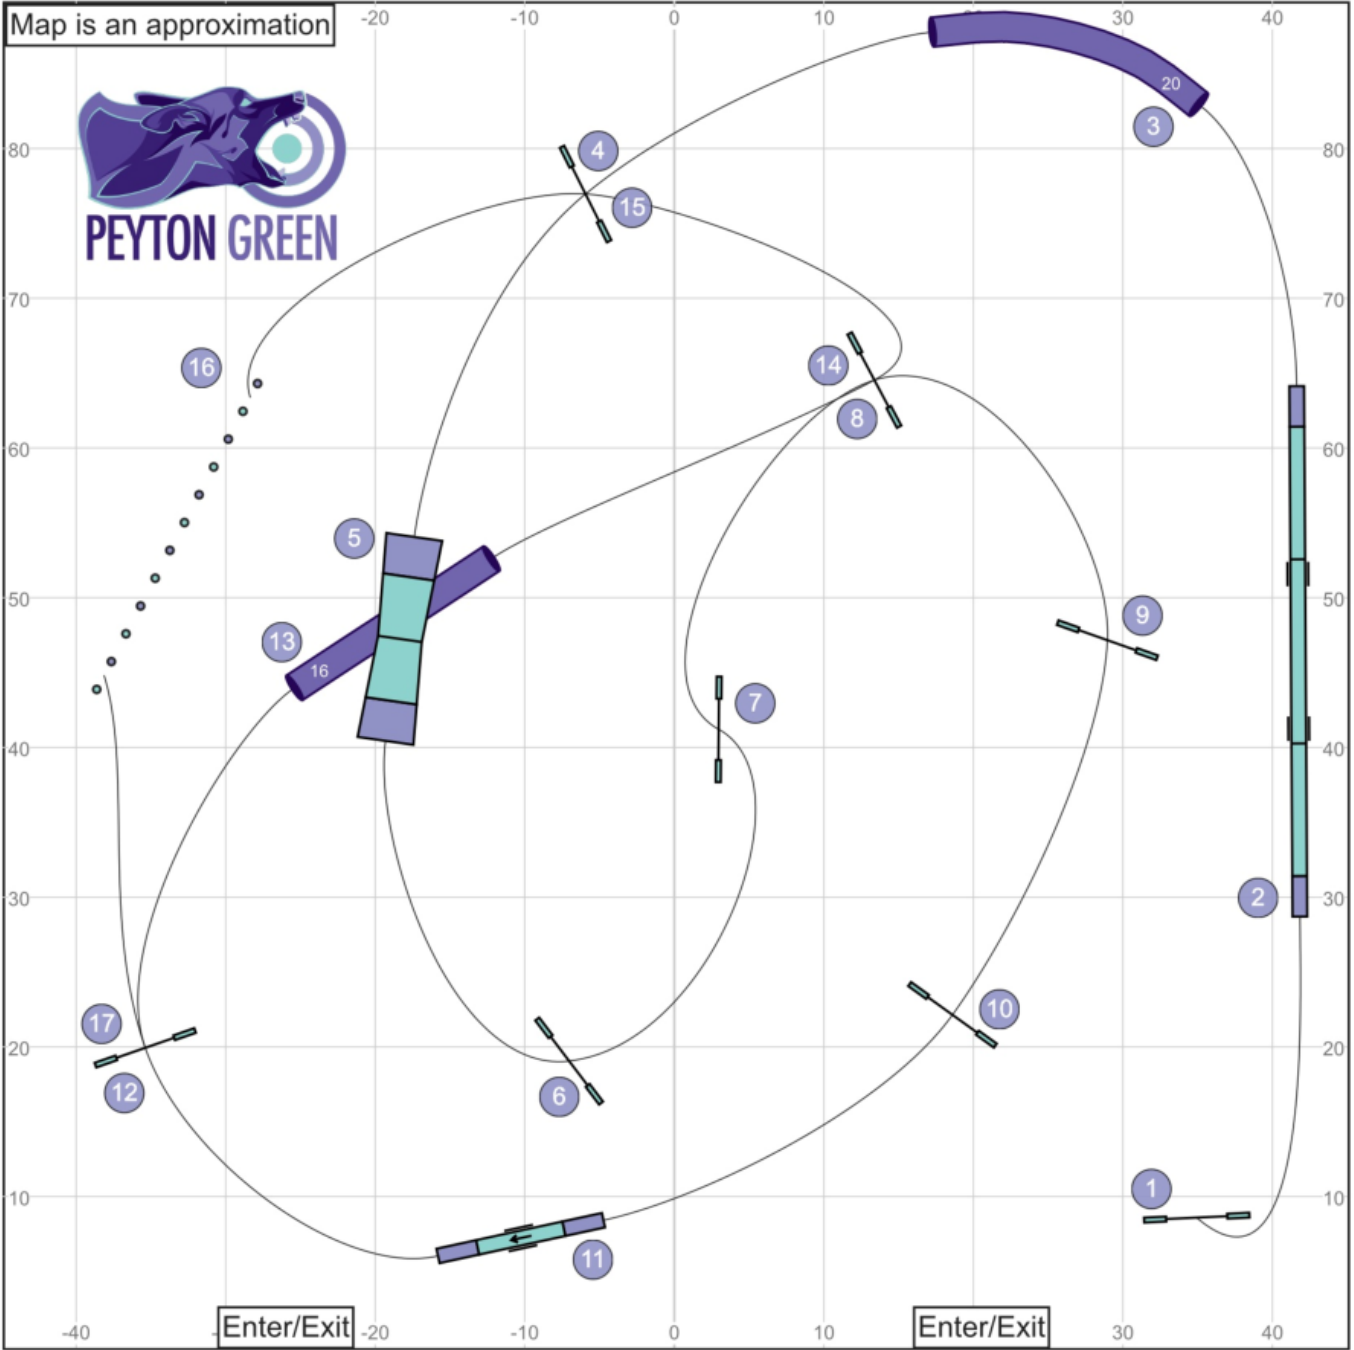

# 01 Canine New England | 03.08.25 | B/N Agility | Peyton Green

02 Canine New England | 03.08.25 | S/C Agility | Peyton Green

Map is an approximation

03 Canine New England | 03.08.25 | Master Series Agility | Peyton Green

04 Canine New England | 03.08.25 | Master Series Jumping | Peyton Green

Map is an approximation

05 Canine New England | 03.08.25 | S/C Jumping | Peyton Green

Map is an approximation

06 Canine New England | 03.08.25 | B/N Jumping | Peyton Green

# 10 Canine New England | 03.08.25 | S/C Speedstakes 2 | Peyton Green

Map is an approximation