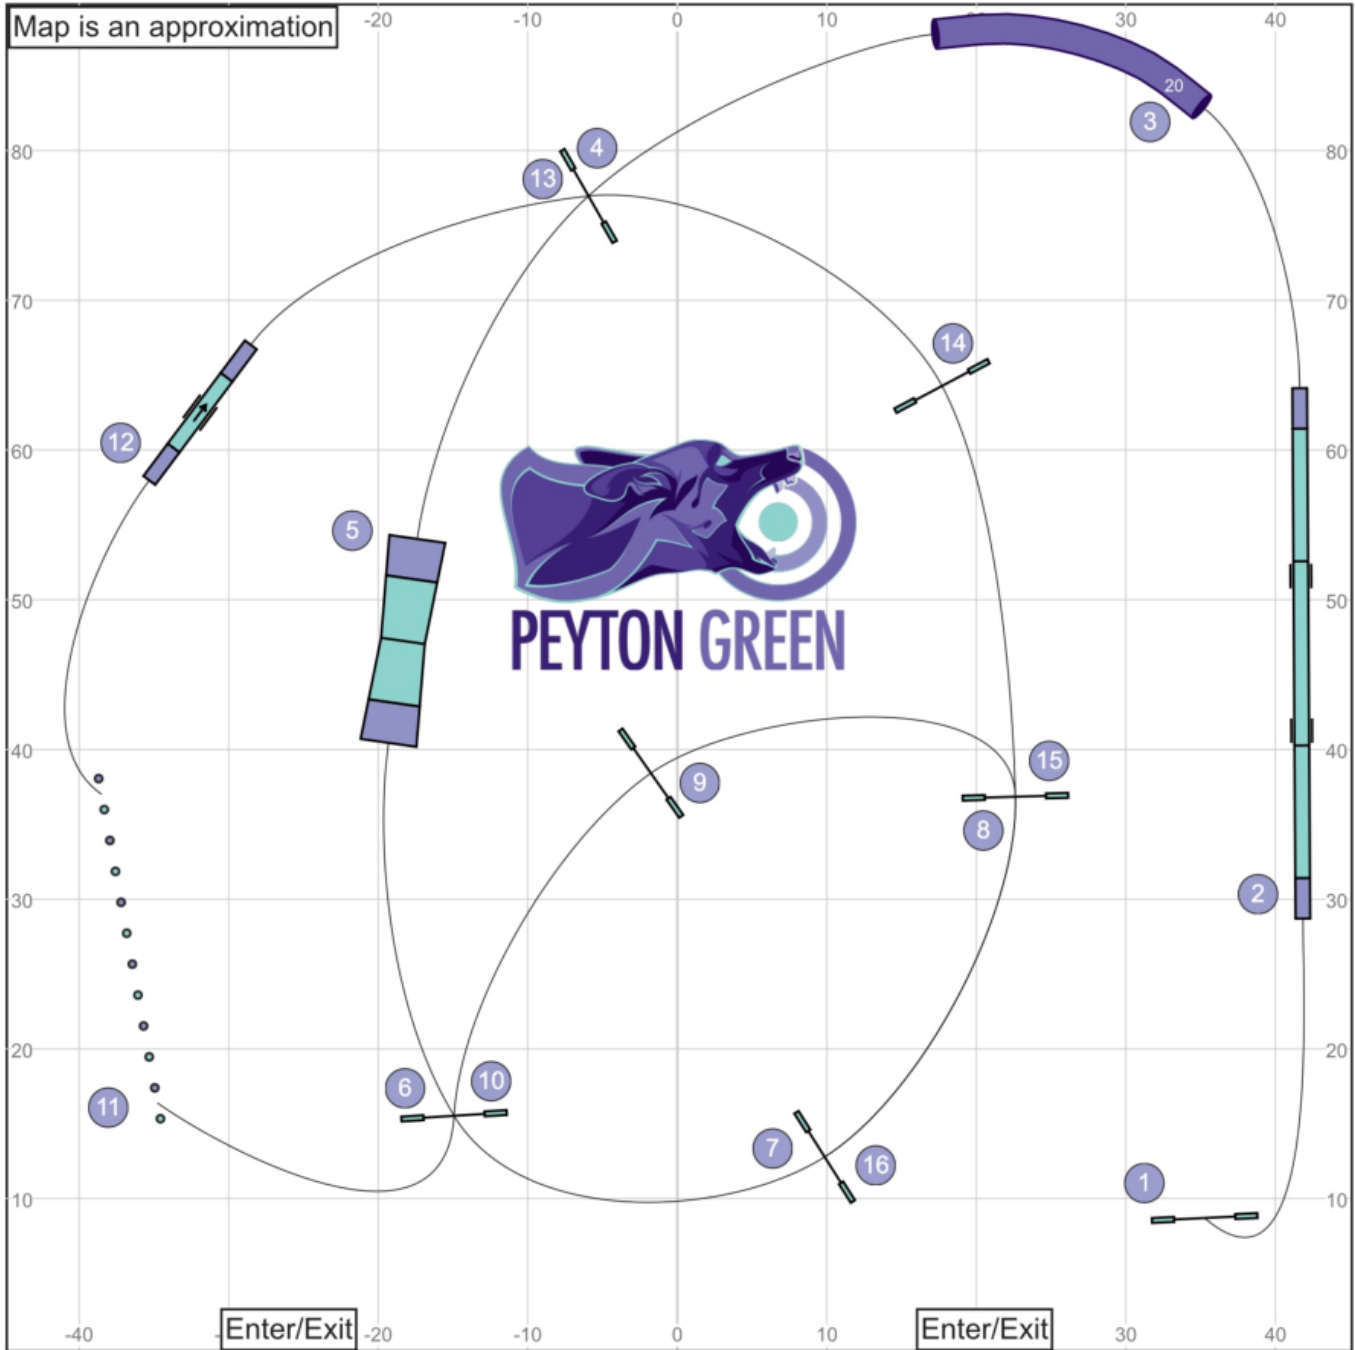

# 01 Canine New England | 03.08.25 | B/N Agility | Peyton Green

02 Canine New England | 03.08.25 | S/C Agility | Peyton Green

Map is an approximation

03 Canine New England | 03.08.25 | Master Series Agility | Peyton Green

04 Canine New England | 03.08.25 | Master Series Jumping | Peyton Green

Map is an approximation

05 Canine New England | 03.08.25 | S/C Jumping | Peyton Green

Map is an approximation

06 Canine New England | 03.08.25 | B/N Jumping | Peyton Green

# 10 Canine New England | 03.08.25 | S/C Speedstakes 2 | Peyton Green

Map is an approximation