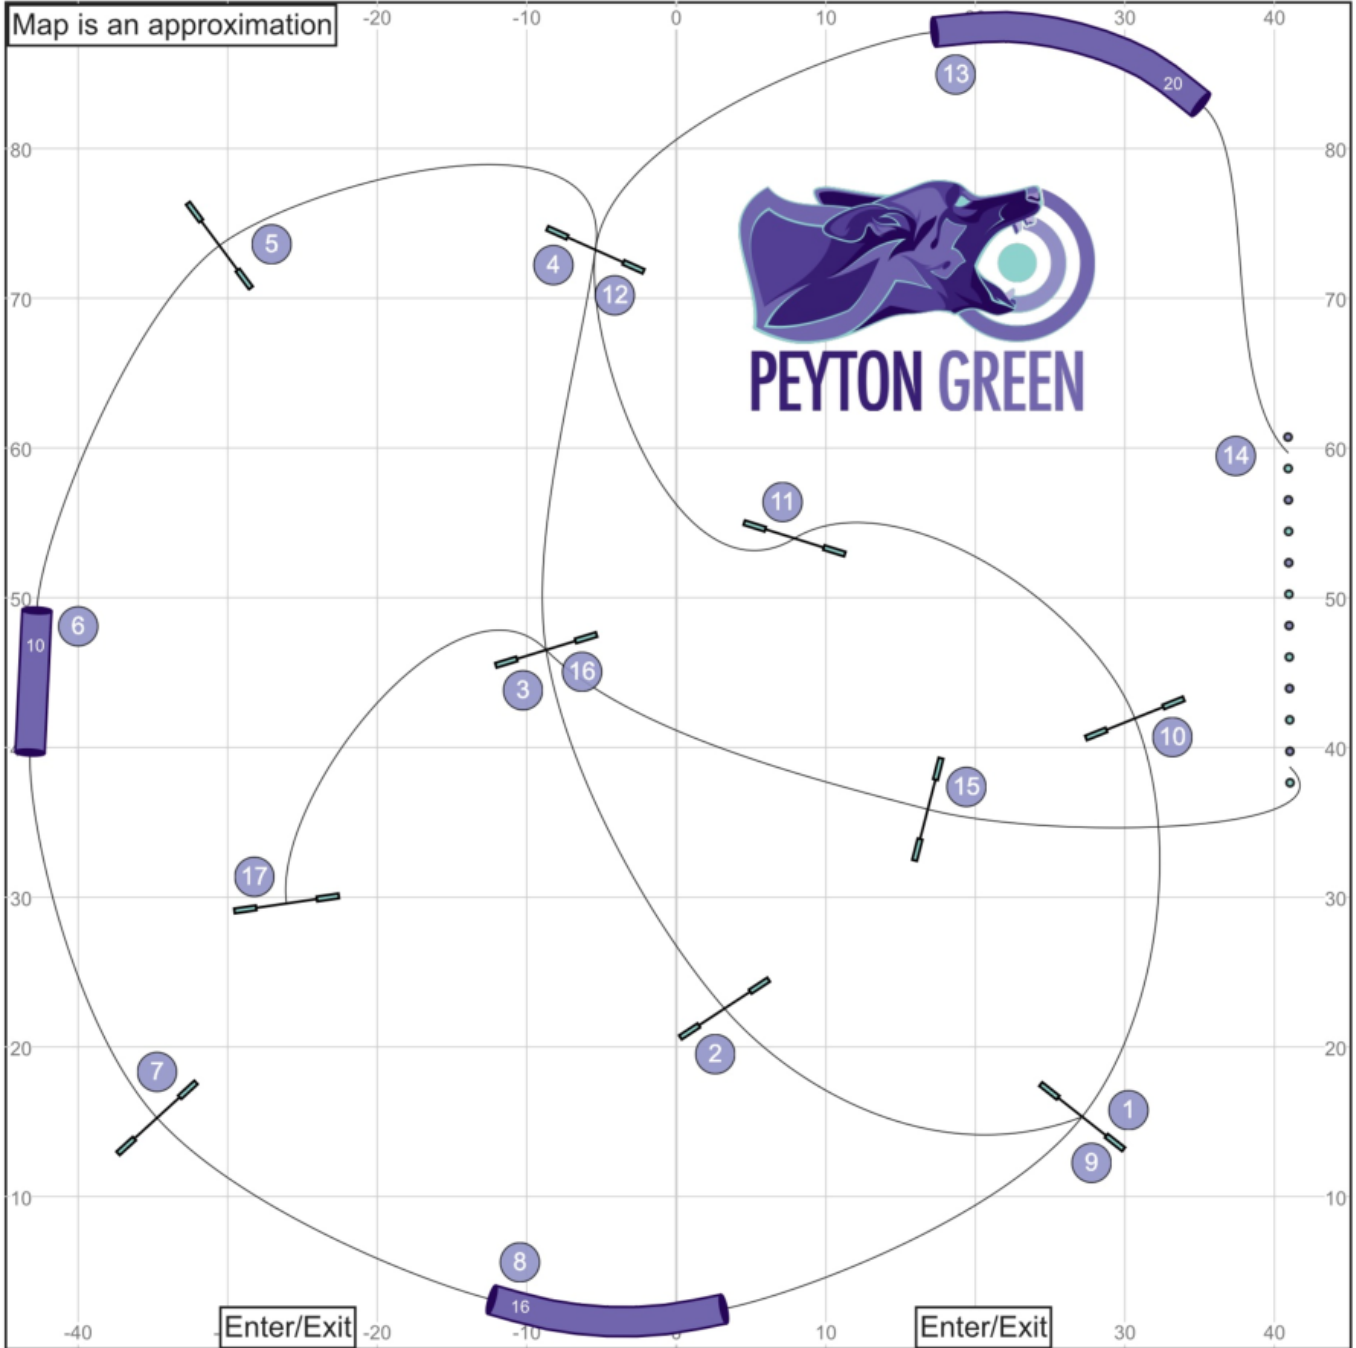

# 01 Canine New England | 03.08.25 | B/N Agility | Peyton Green

02 Canine New England | 03.08.25 | S/C Agility | Peyton Green

Map is an approximation

03 Canine New England | 03.08.25 | Master Series Agility | Peyton Green

04 Canine New England | 03.08.25 | Master Series Jumping | Peyton Green

Map is an approximation

05 Canine New England | 03.08.25 | S/C Jumping | Peyton Green

Map is an approximation

06 Canine New England | 03.08.25 | B/N Jumping | Peyton Green

# 10 Canine New England | 03.08.25 | S/C Speedstakes 2 | Peyton Green

Map is an approximation