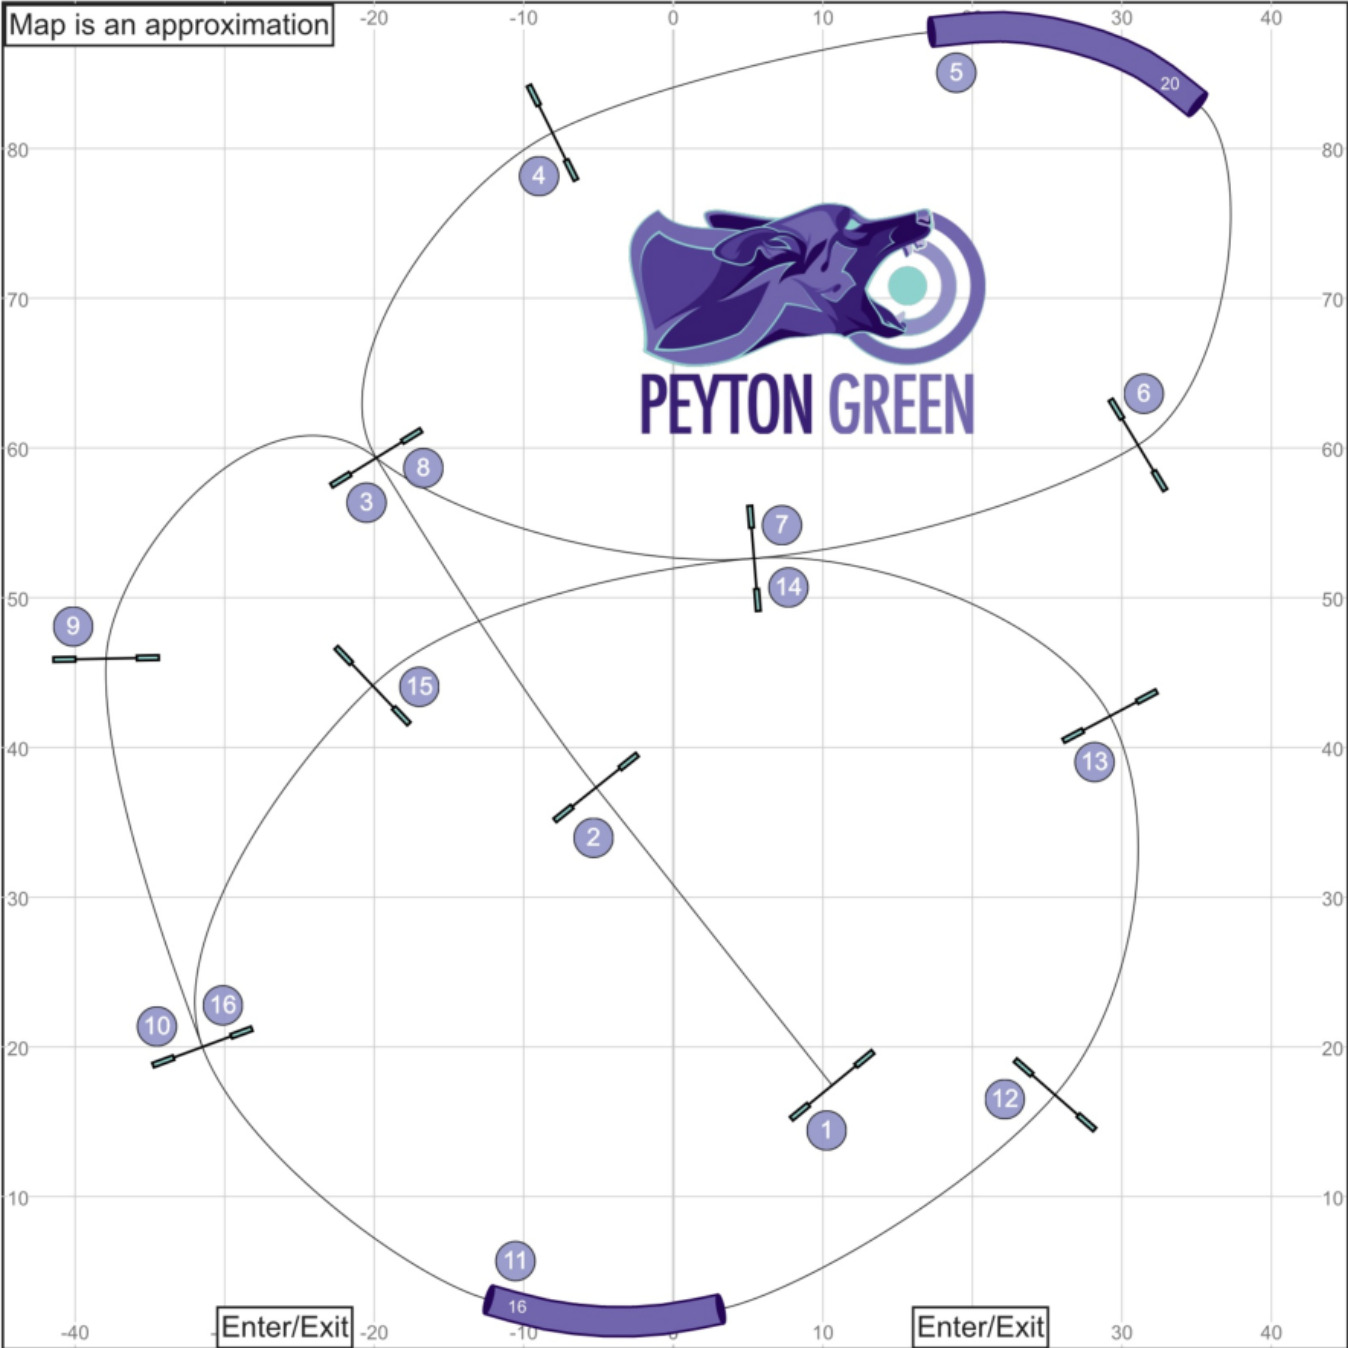

07 Canine New England | 03.08.25 | B/N Speedstakes 1 | Peyton Green