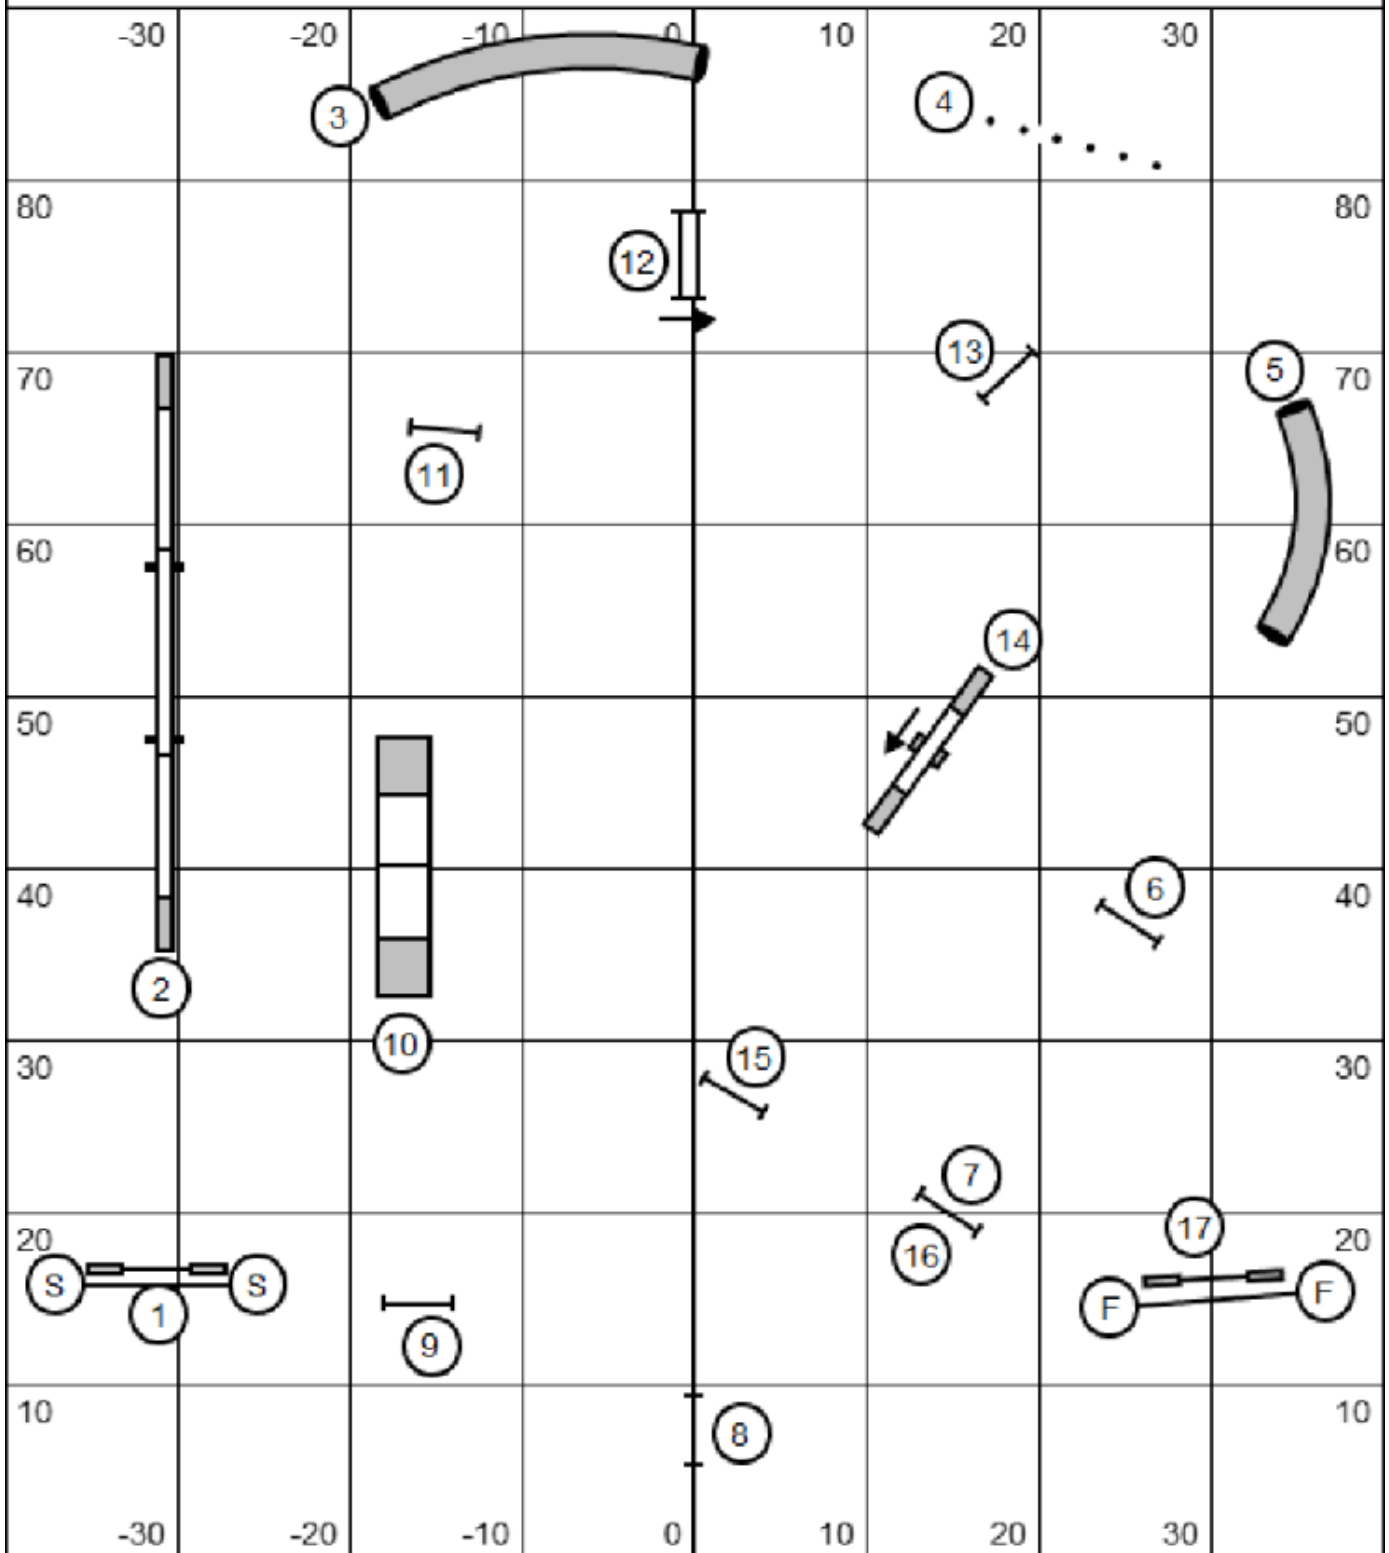

STANDARD LEVELS 2, 3

Standard Levels 2 3
Judged by Jan Niblock
March 8, 2025
Bo-Gee Agility
Manchester NH