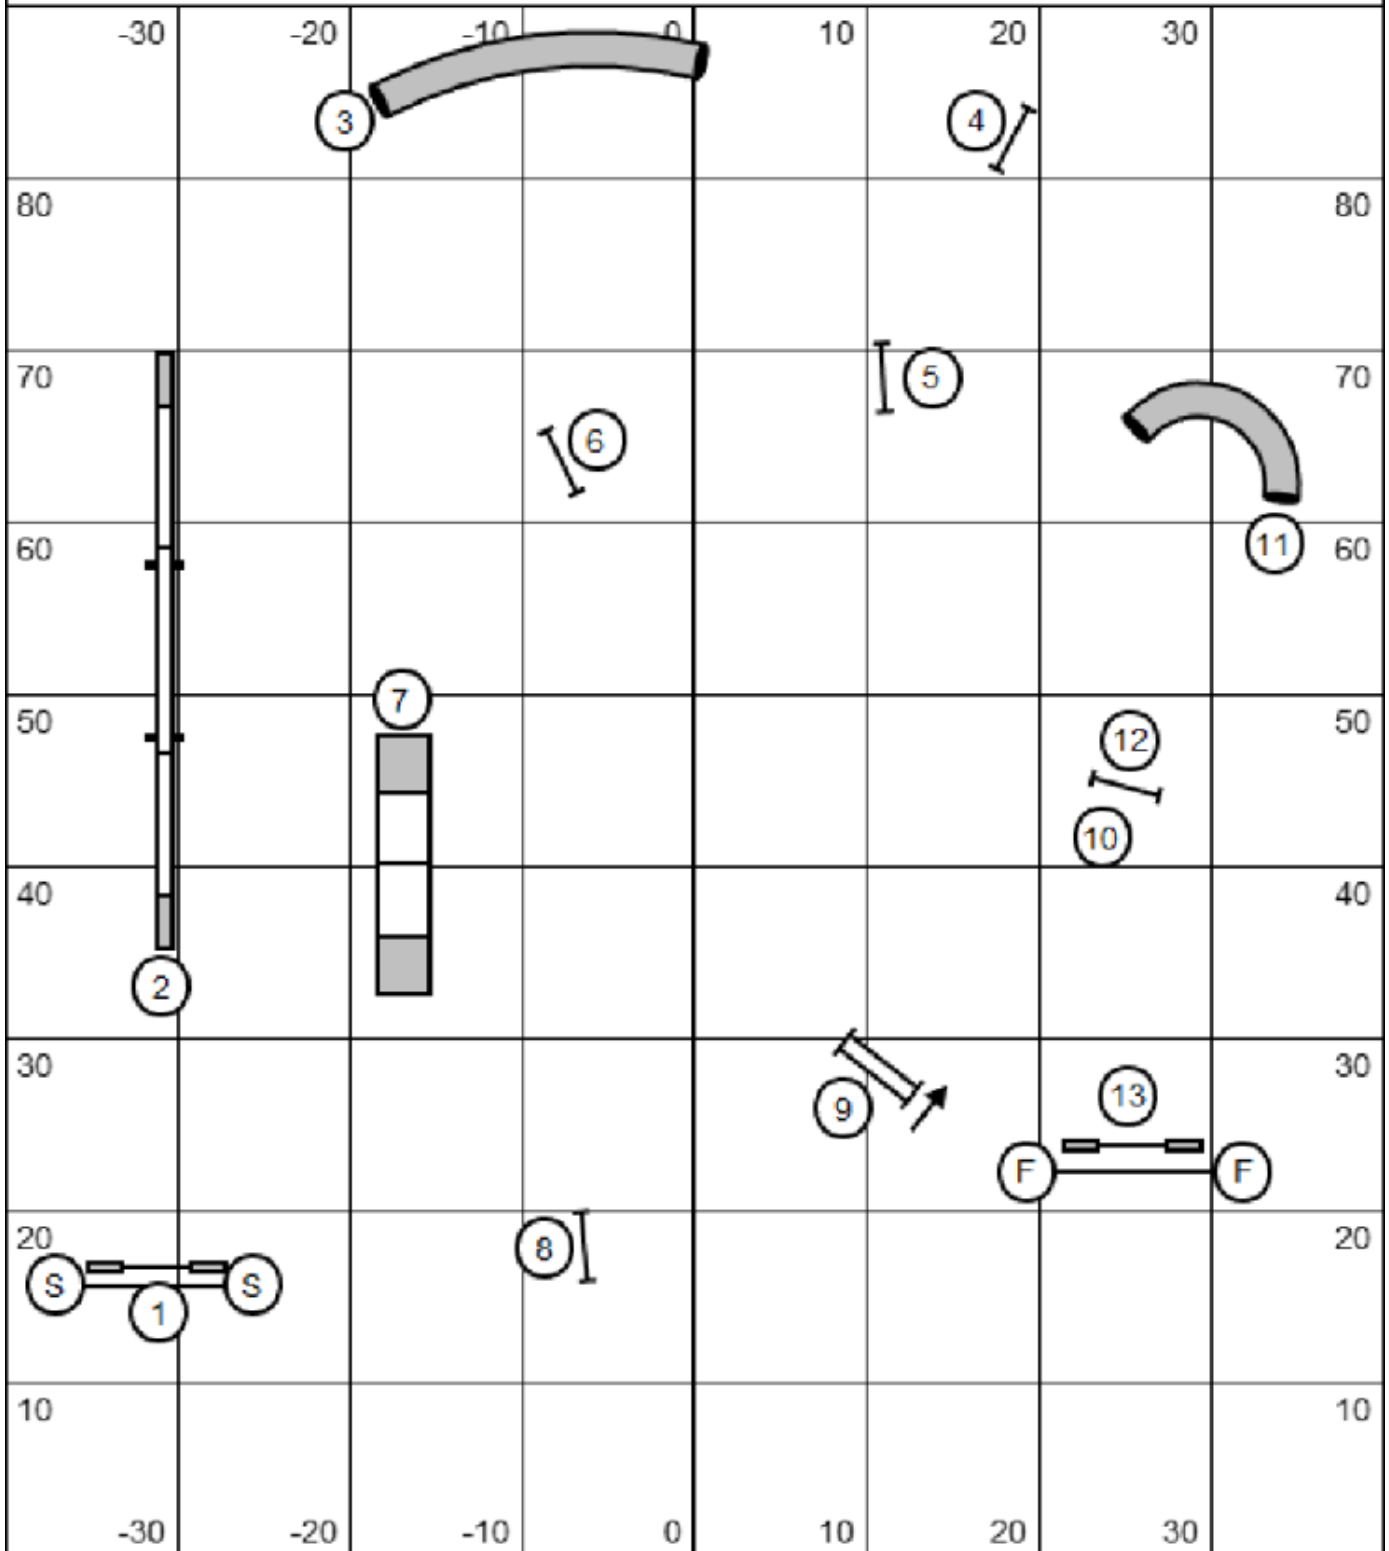

STANDARD LEVEL 1

Standard Level 1
Judged by Jan Niblock
March 8, 2025
Bo-Gee Agility
Manchester NH