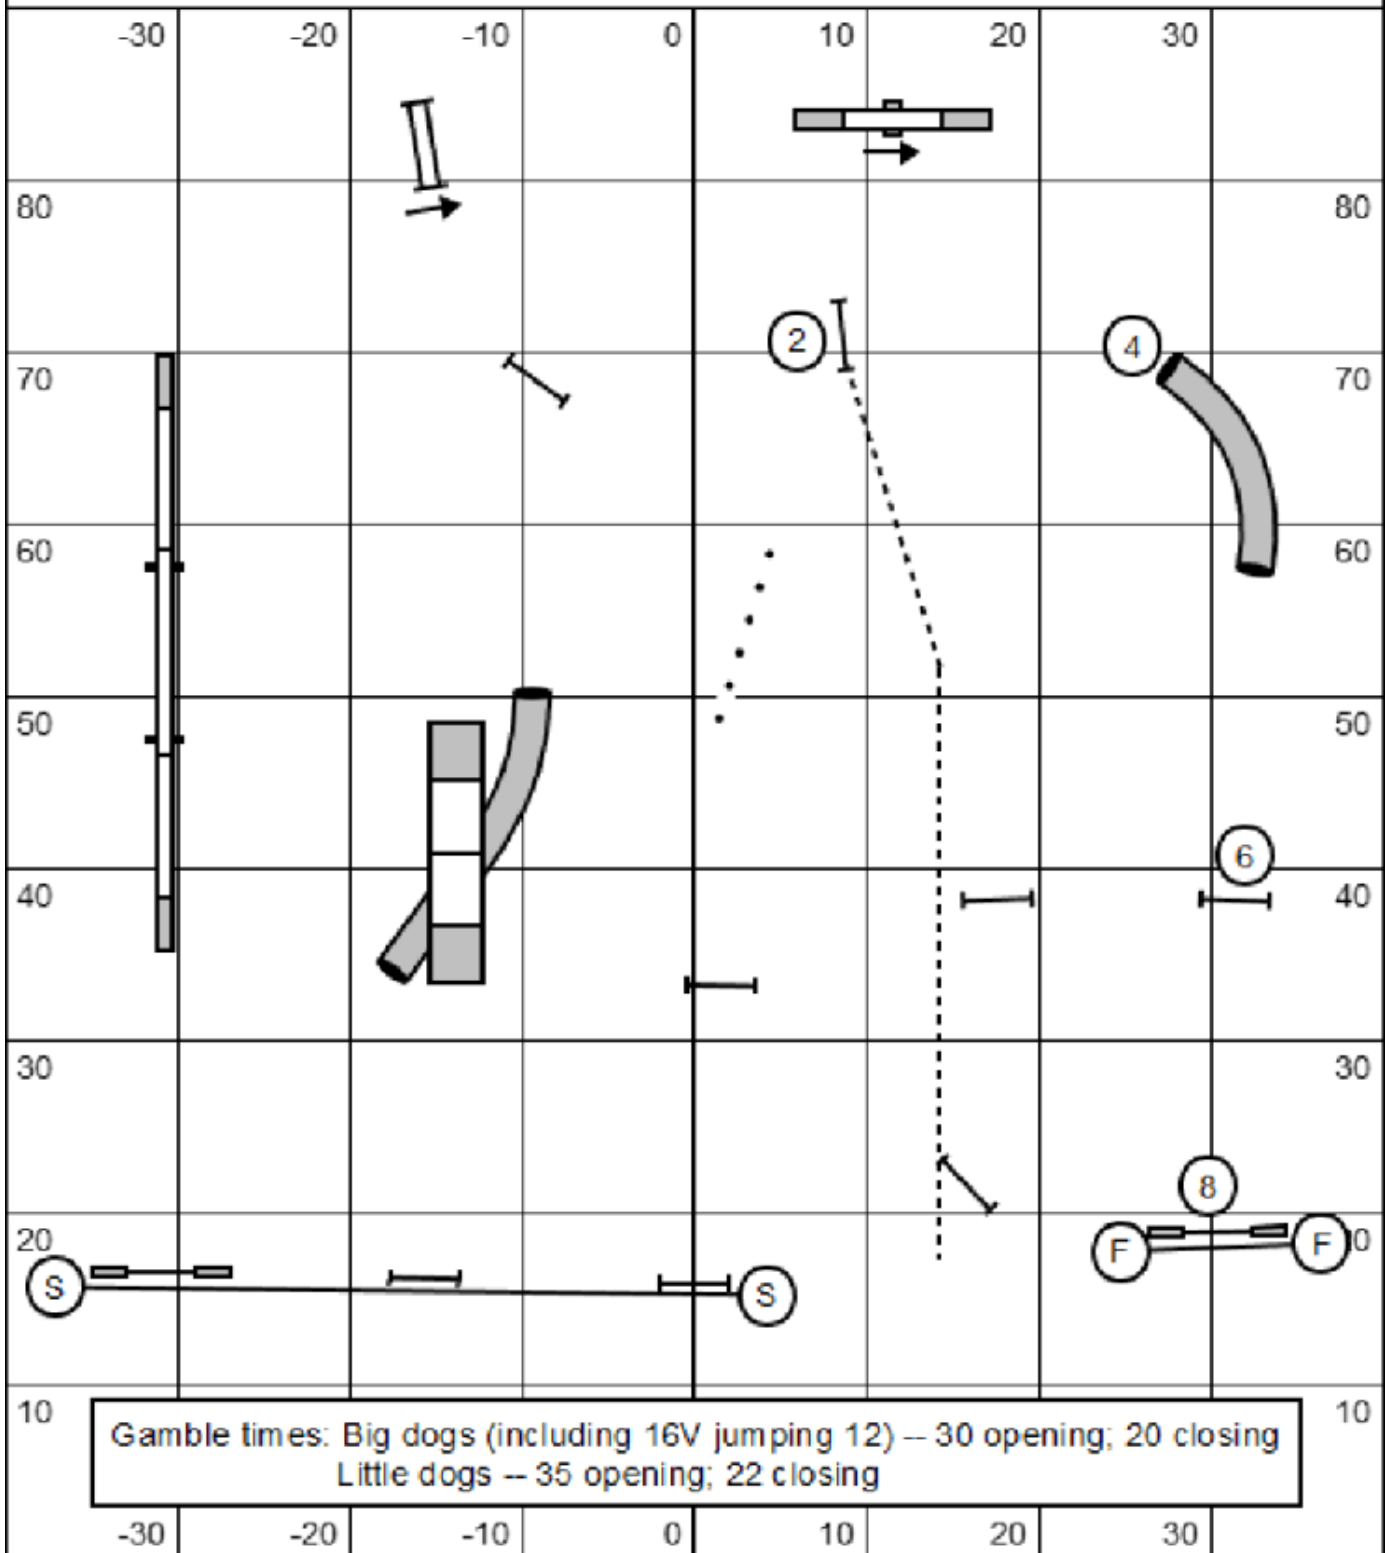

JACKPOT LEVELS 5, C

Jackpot levels 5 C
 Judged by Jan Niblock
 March 8, 2025
 Bo-Gee Agility
 Manchester NH

JACKPOT LEVEL 3

Gamble times: Big dogs (including 16V jumping 12) -- 30 opening; 20 closing
 Little dogs -- 35 opening; 22 closing