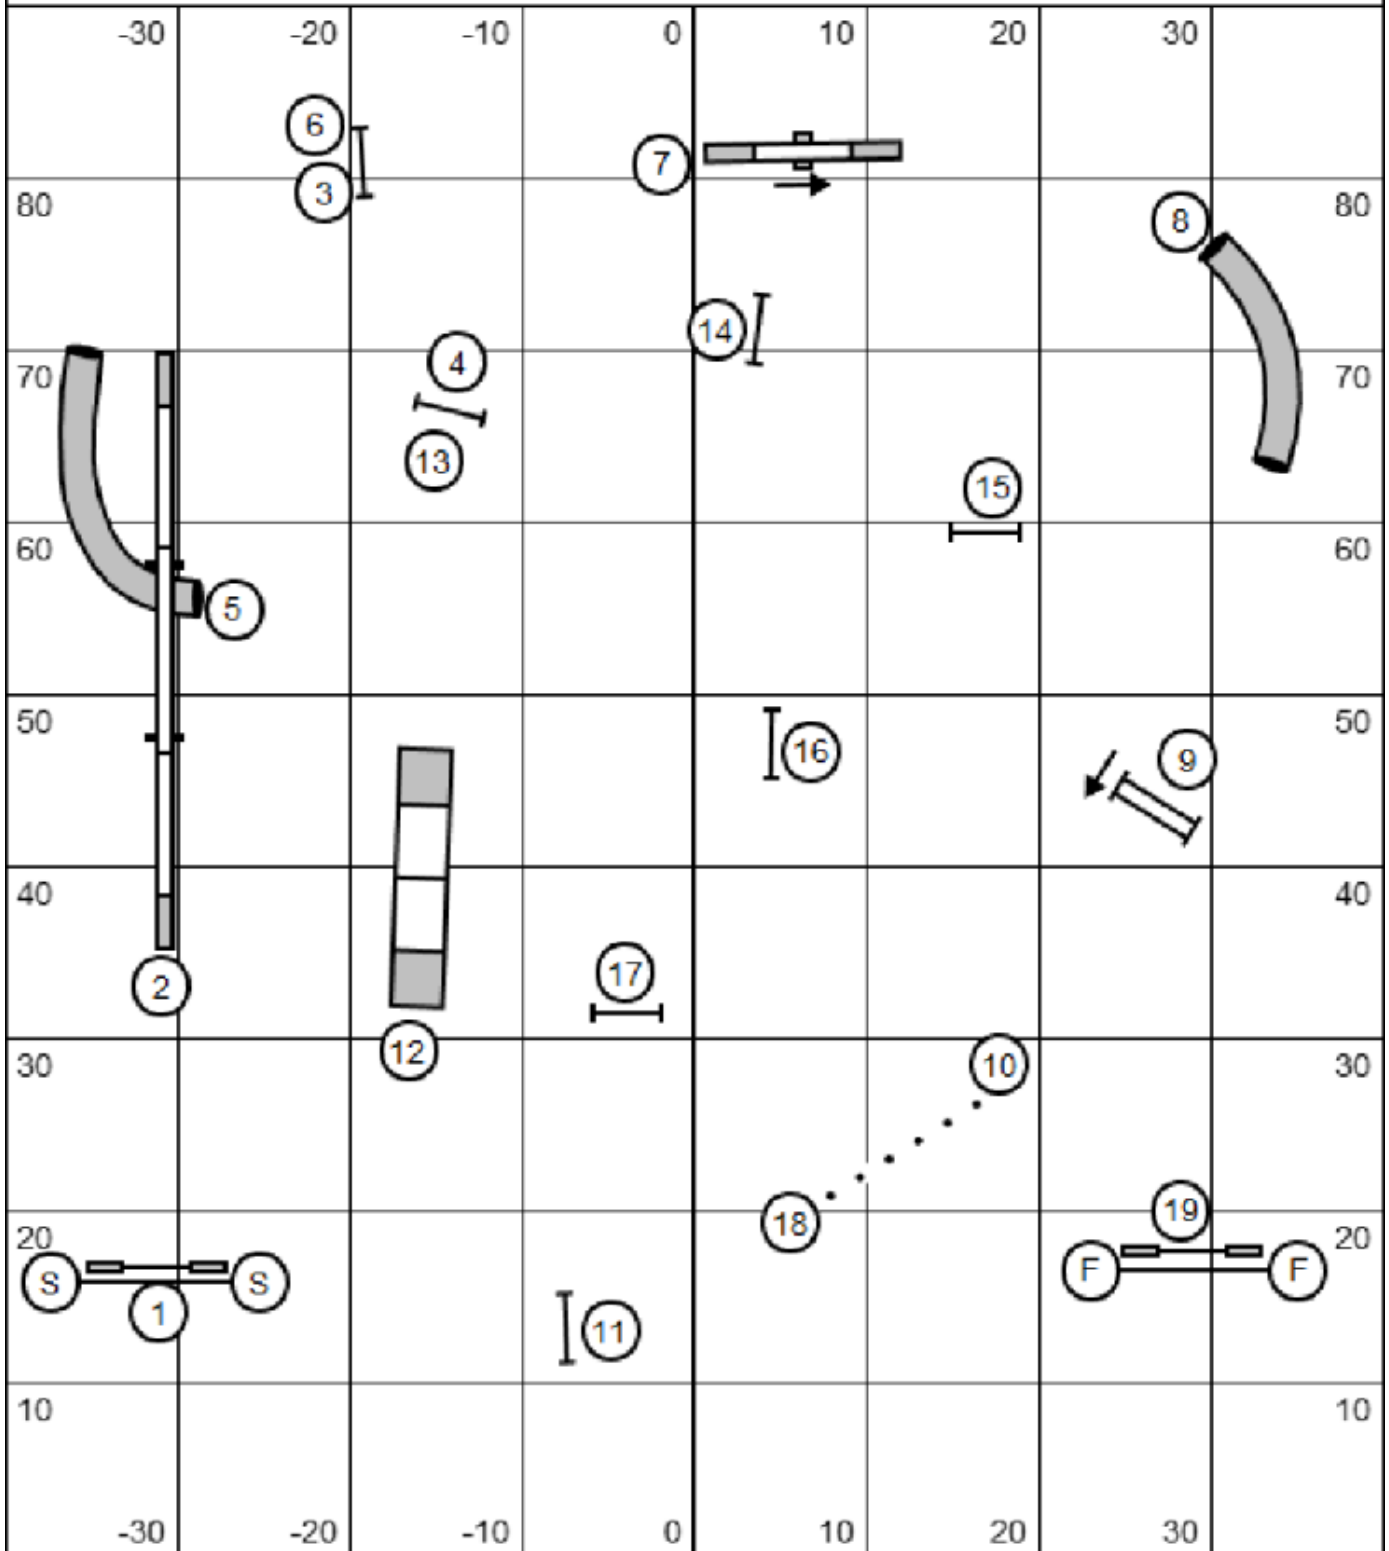

STANDARD LEVELS 5, C

Standard Levels 5 C
Judged by Jan Niblock
March 8, 2025
Bo-Gee Agility
Manchester NH