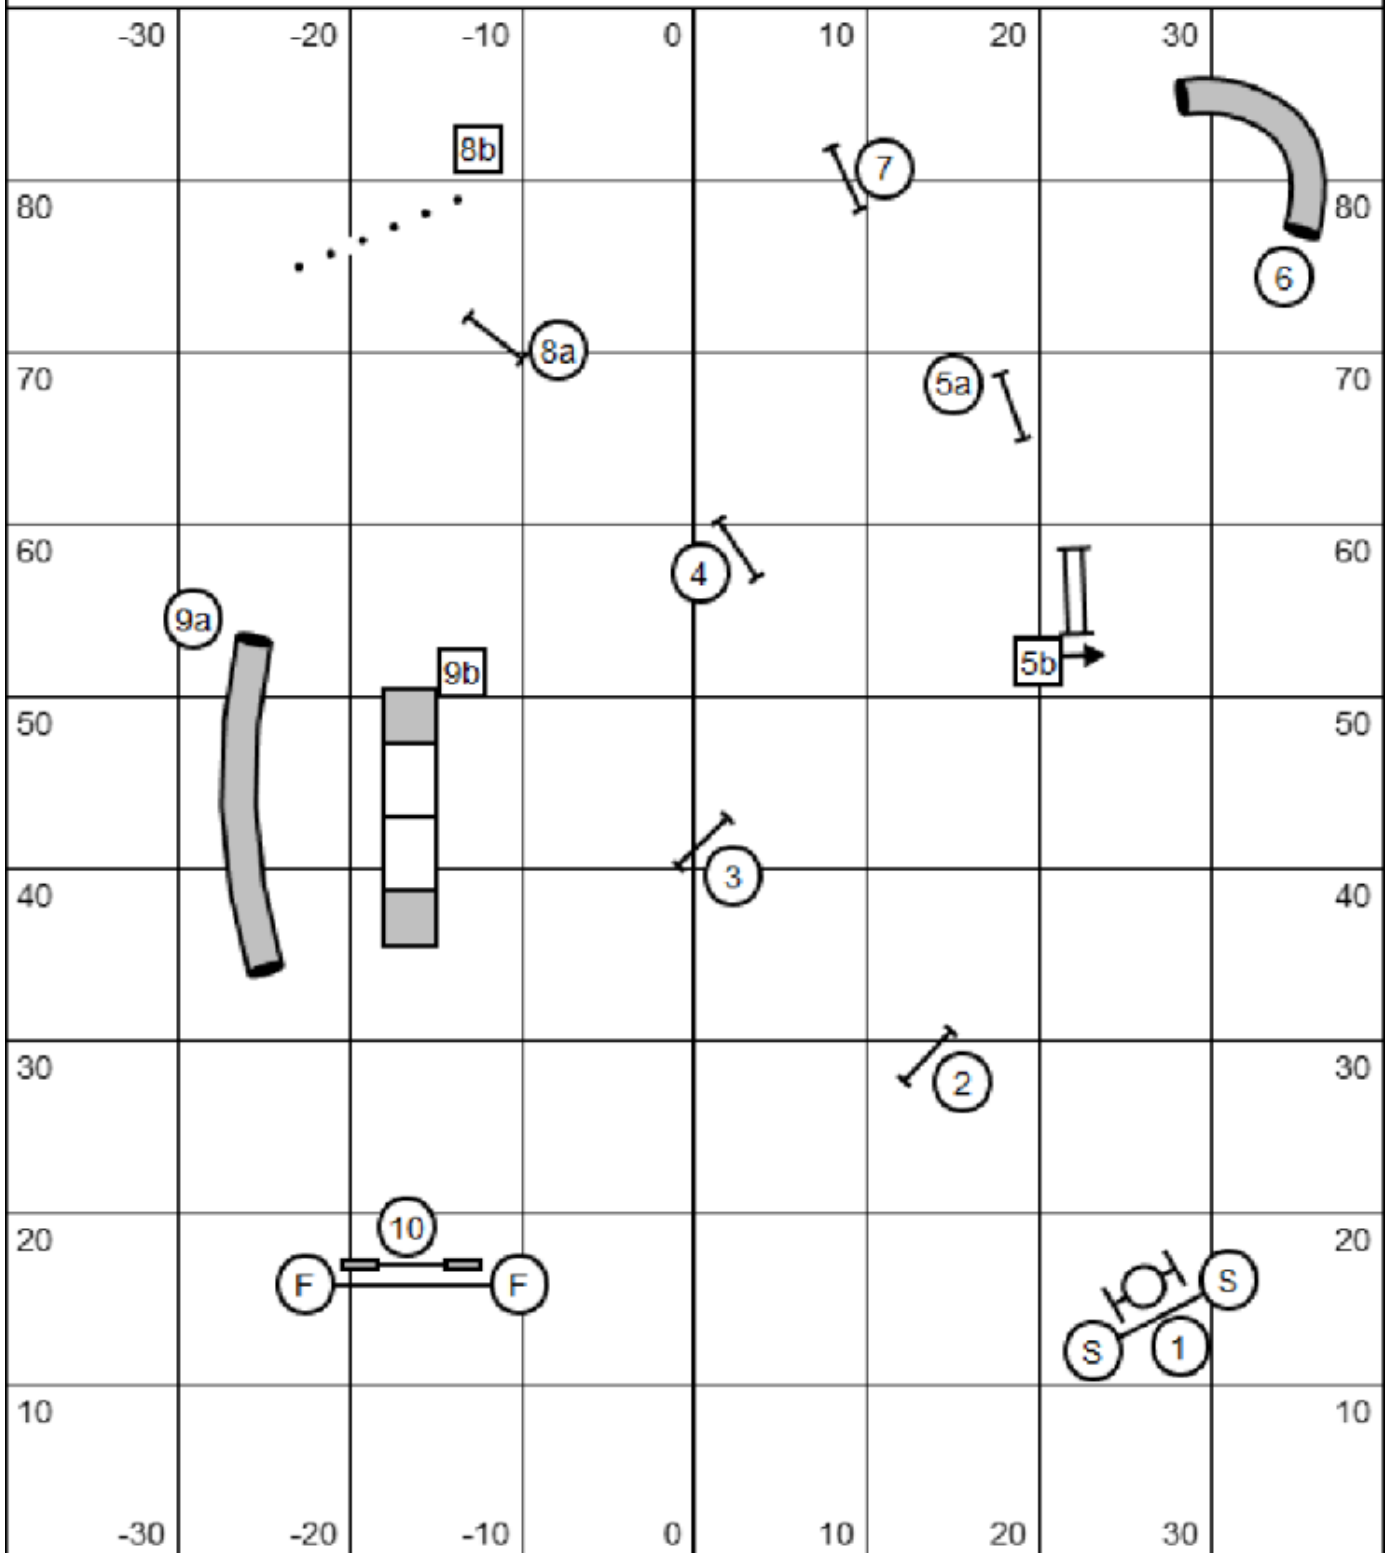

WILDCARD LEVELS 1, 2

Wildcard Levels 1 2
Judged by Jan Niblock
March 8, 2025
Bo-Gee Agility
Manchester NH