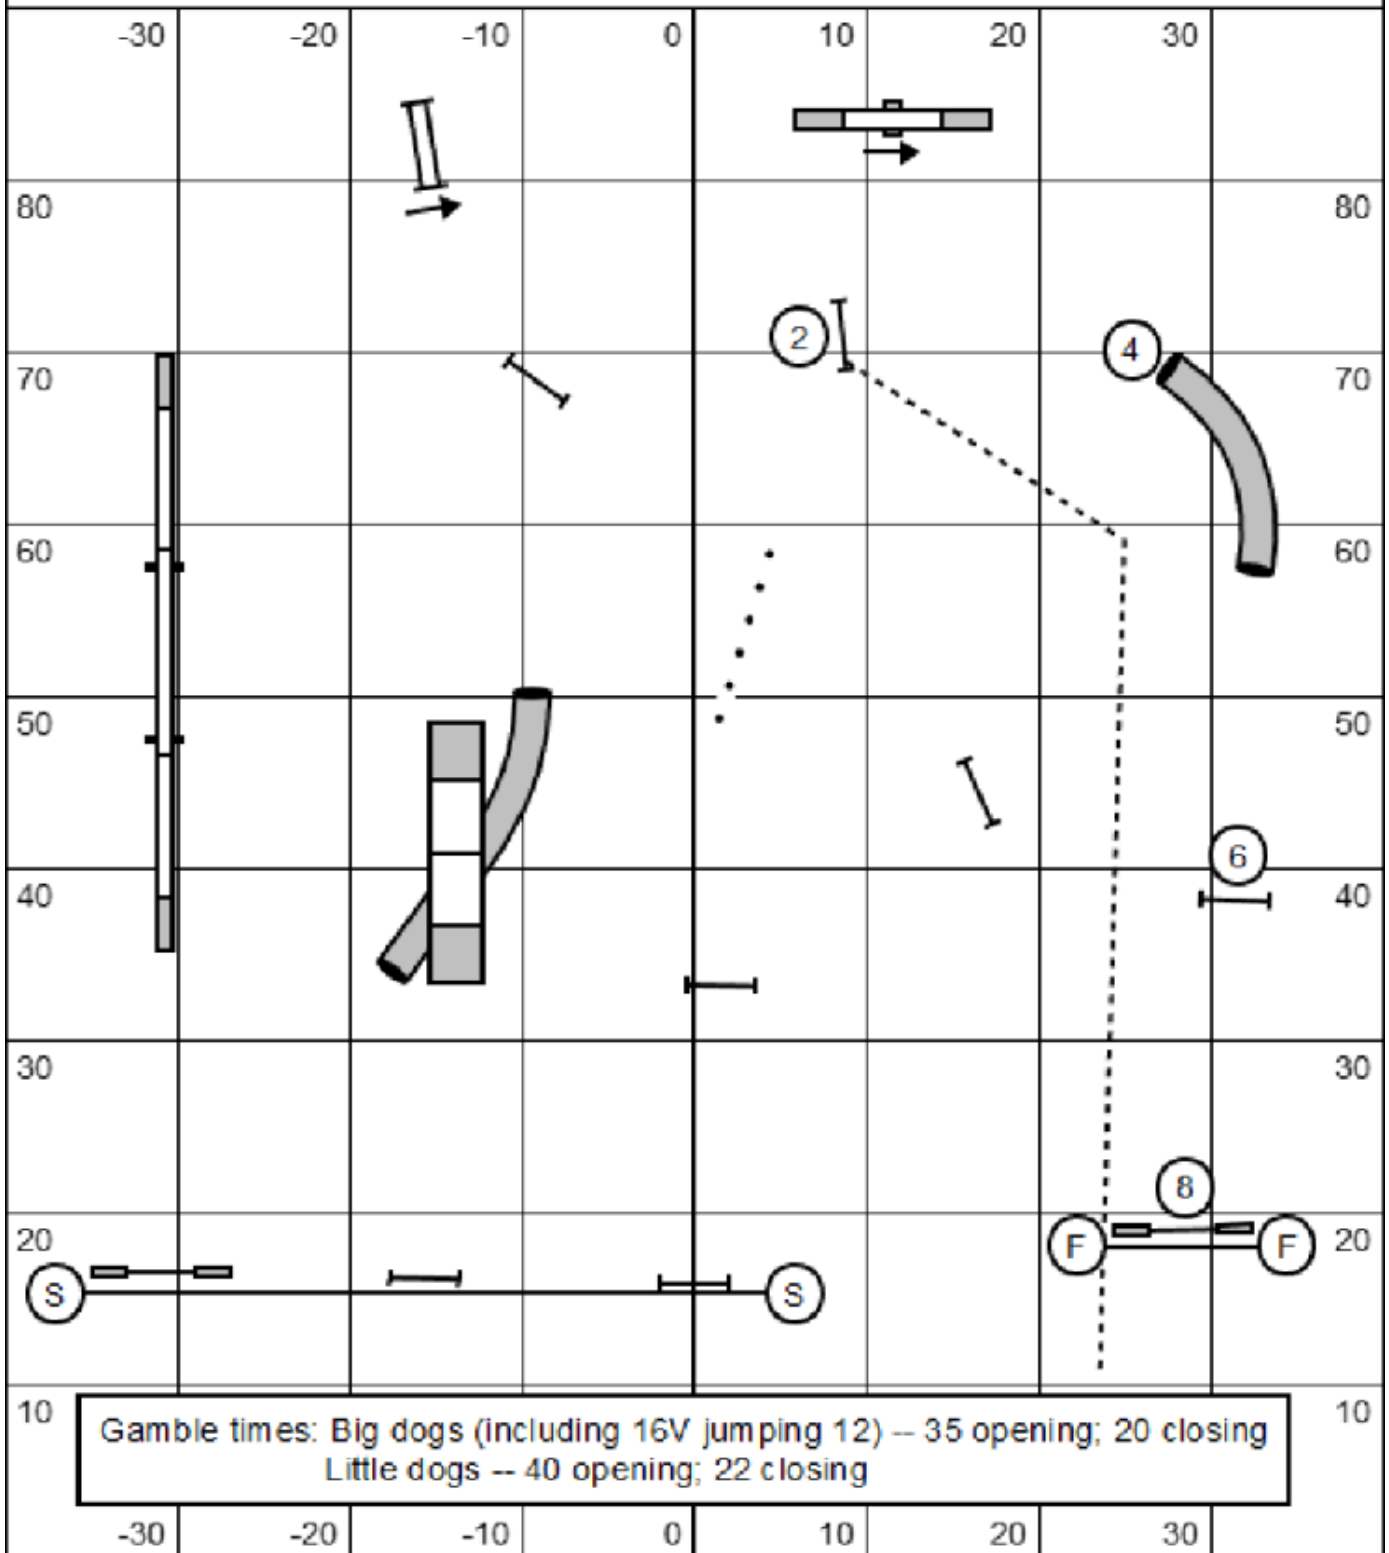

JACKPOT LEVELS 1, 2

Gamble times: Big dogs (including 16V jumping 12) – 35 opening; 20 closing
Little dogs – 40 opening; 22 closing

Jackpot levels 1, 2
Judged by Jan Niblock
March 8, 2025
Bo-Gee Agility
Manchester NH