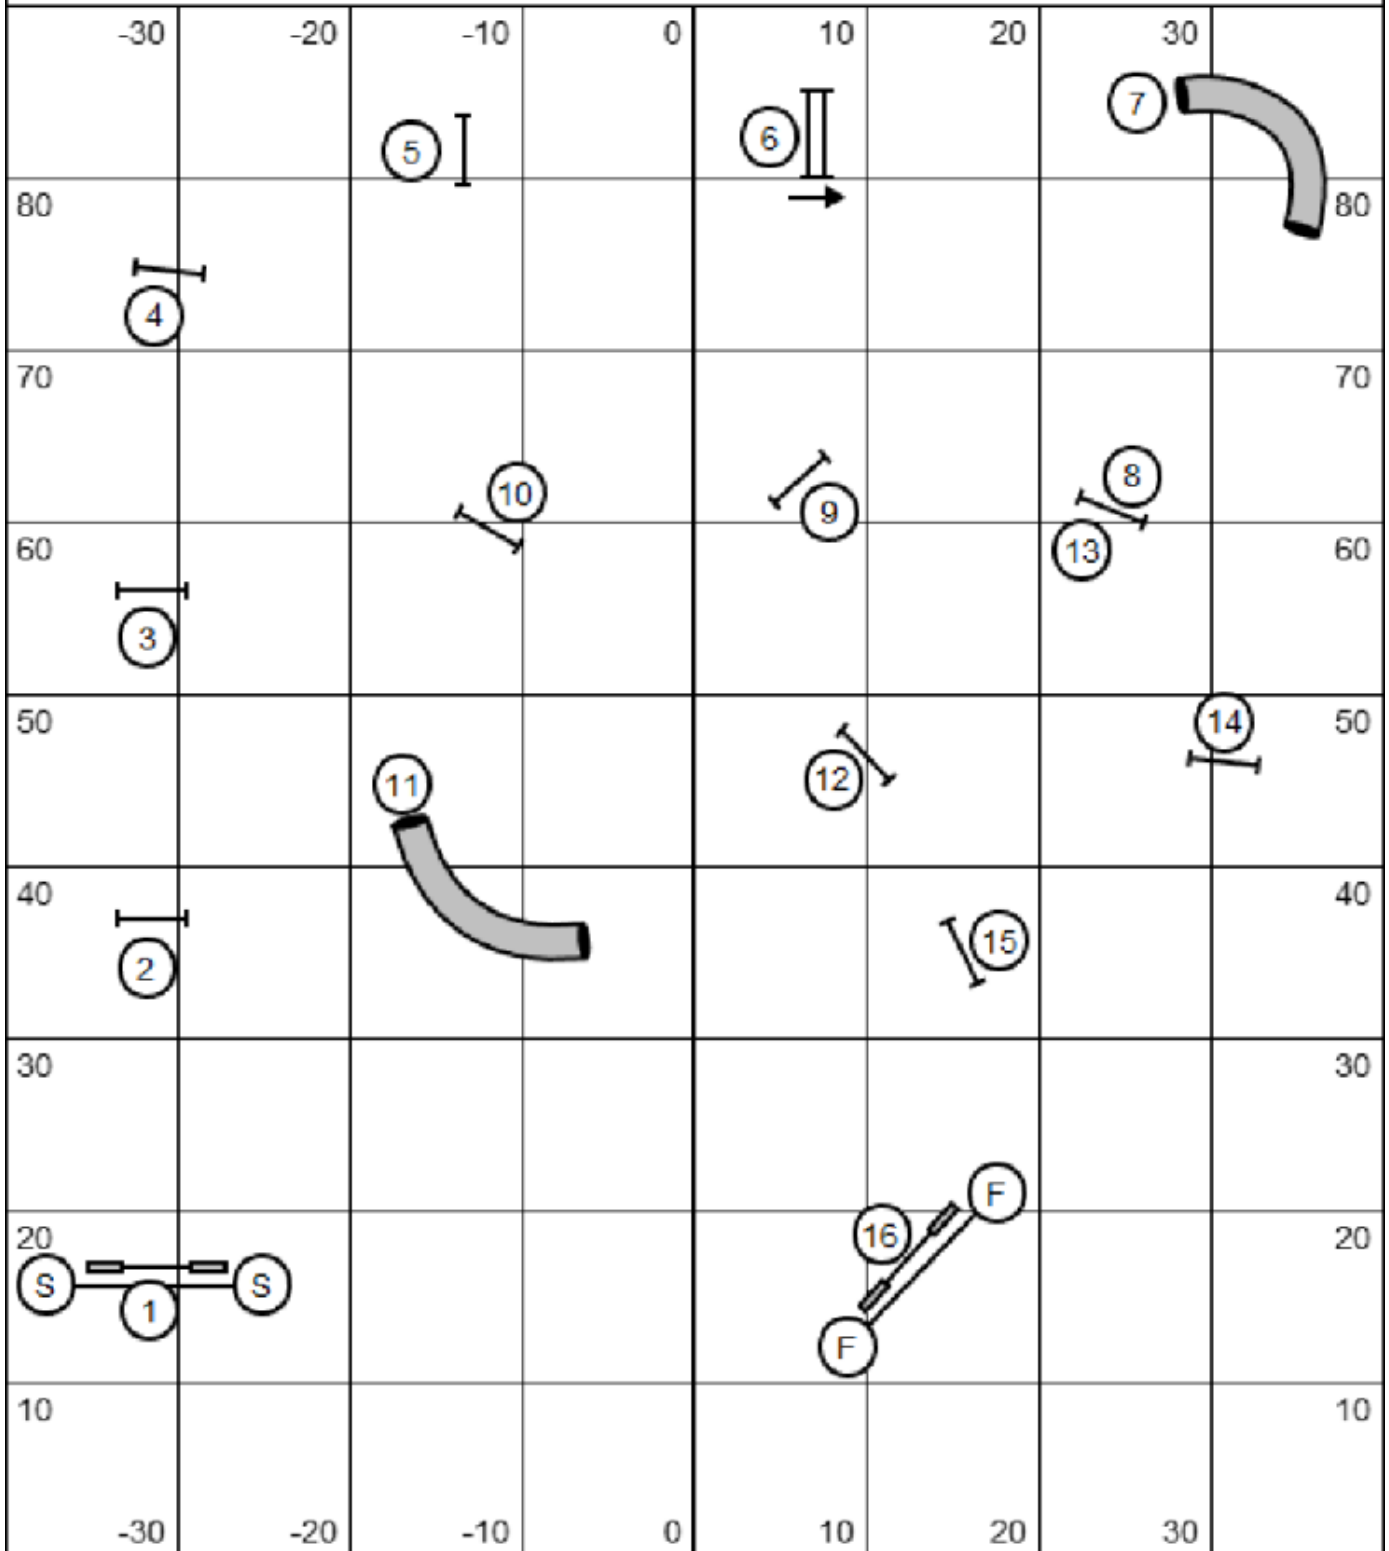

JUMPERS LEVELS 3, 5, C

Jumpers levels 3 5 C
Judged by Jan Niblock
March 8, 2025
Bo-Gee Agility
Manchester NH