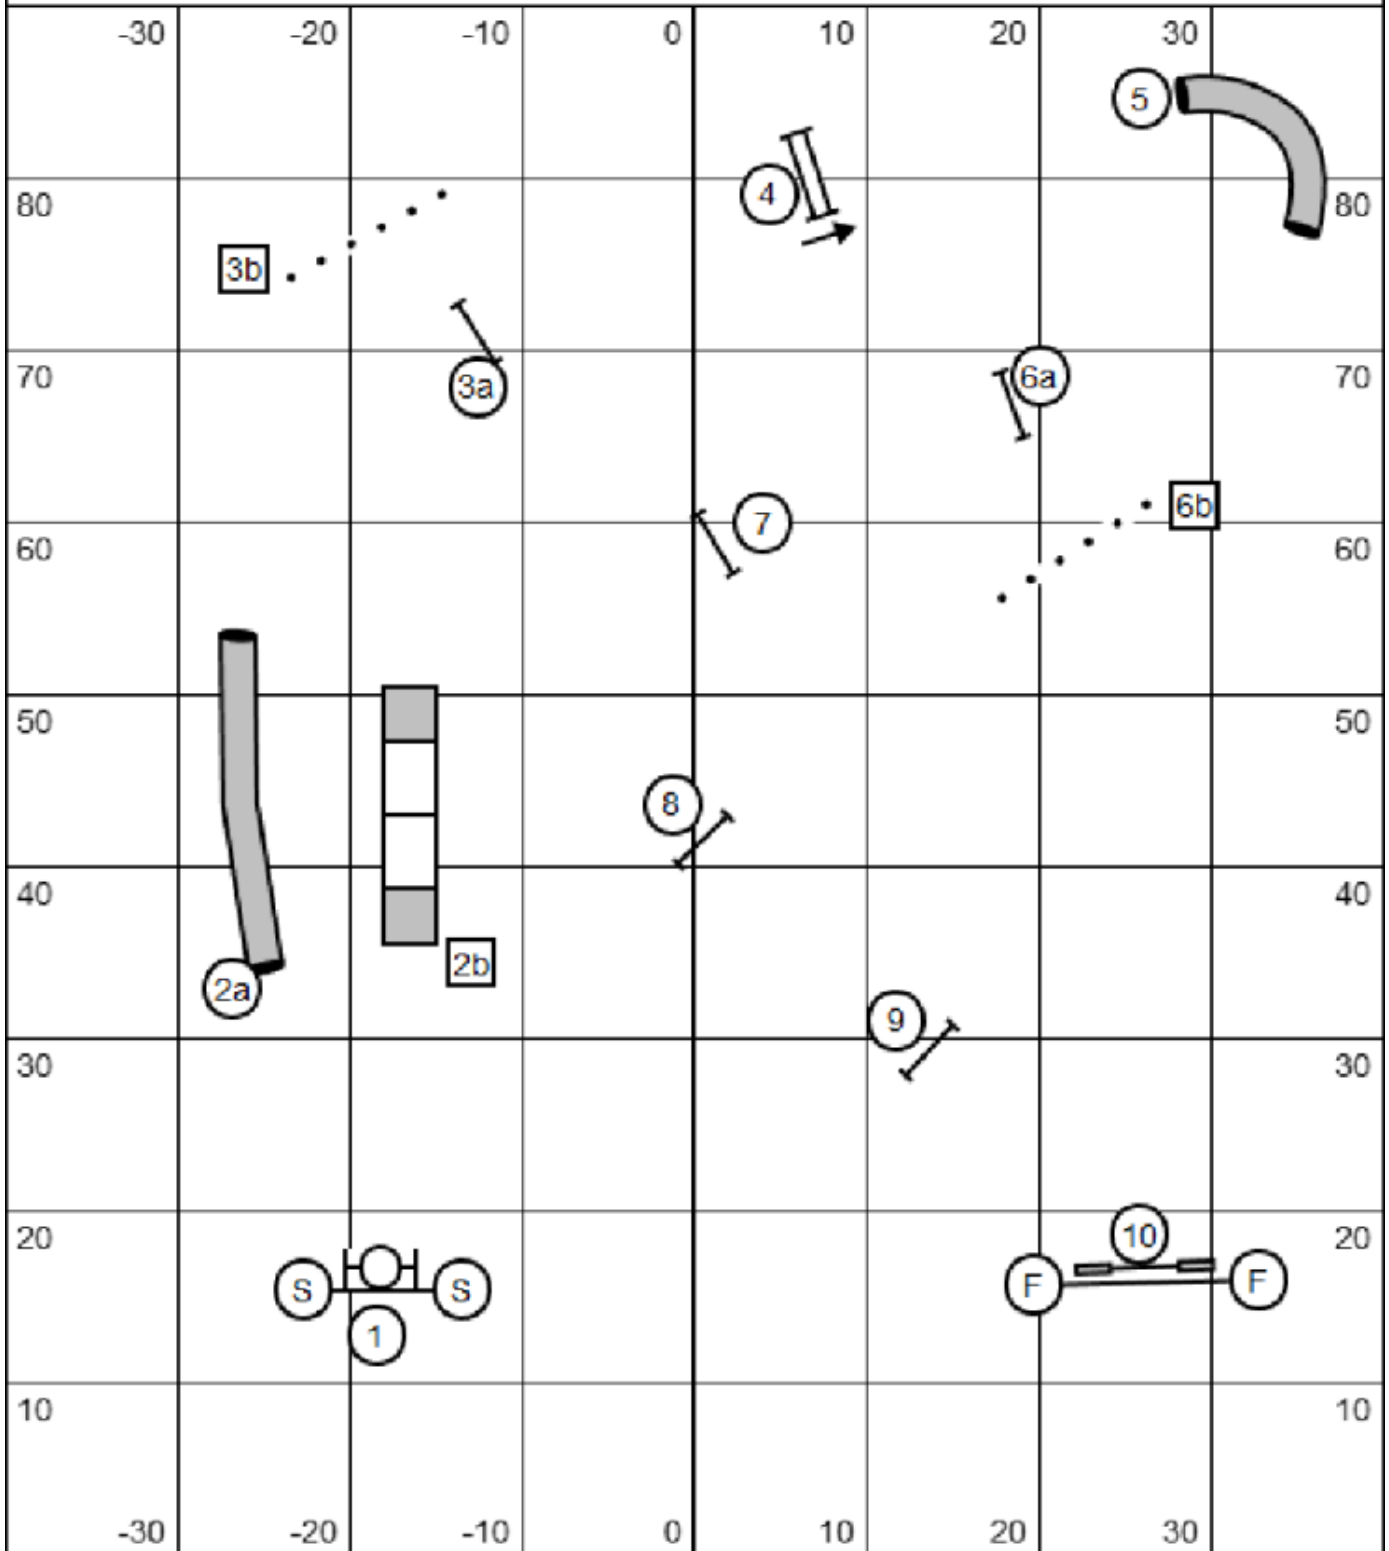

WILDCARD LEVELS 3, 5, C

Wildcard Levels 3 5 C
Judged by Jan Niblock
March 8, 2025
Bo-Gee Agility
Manchester NH