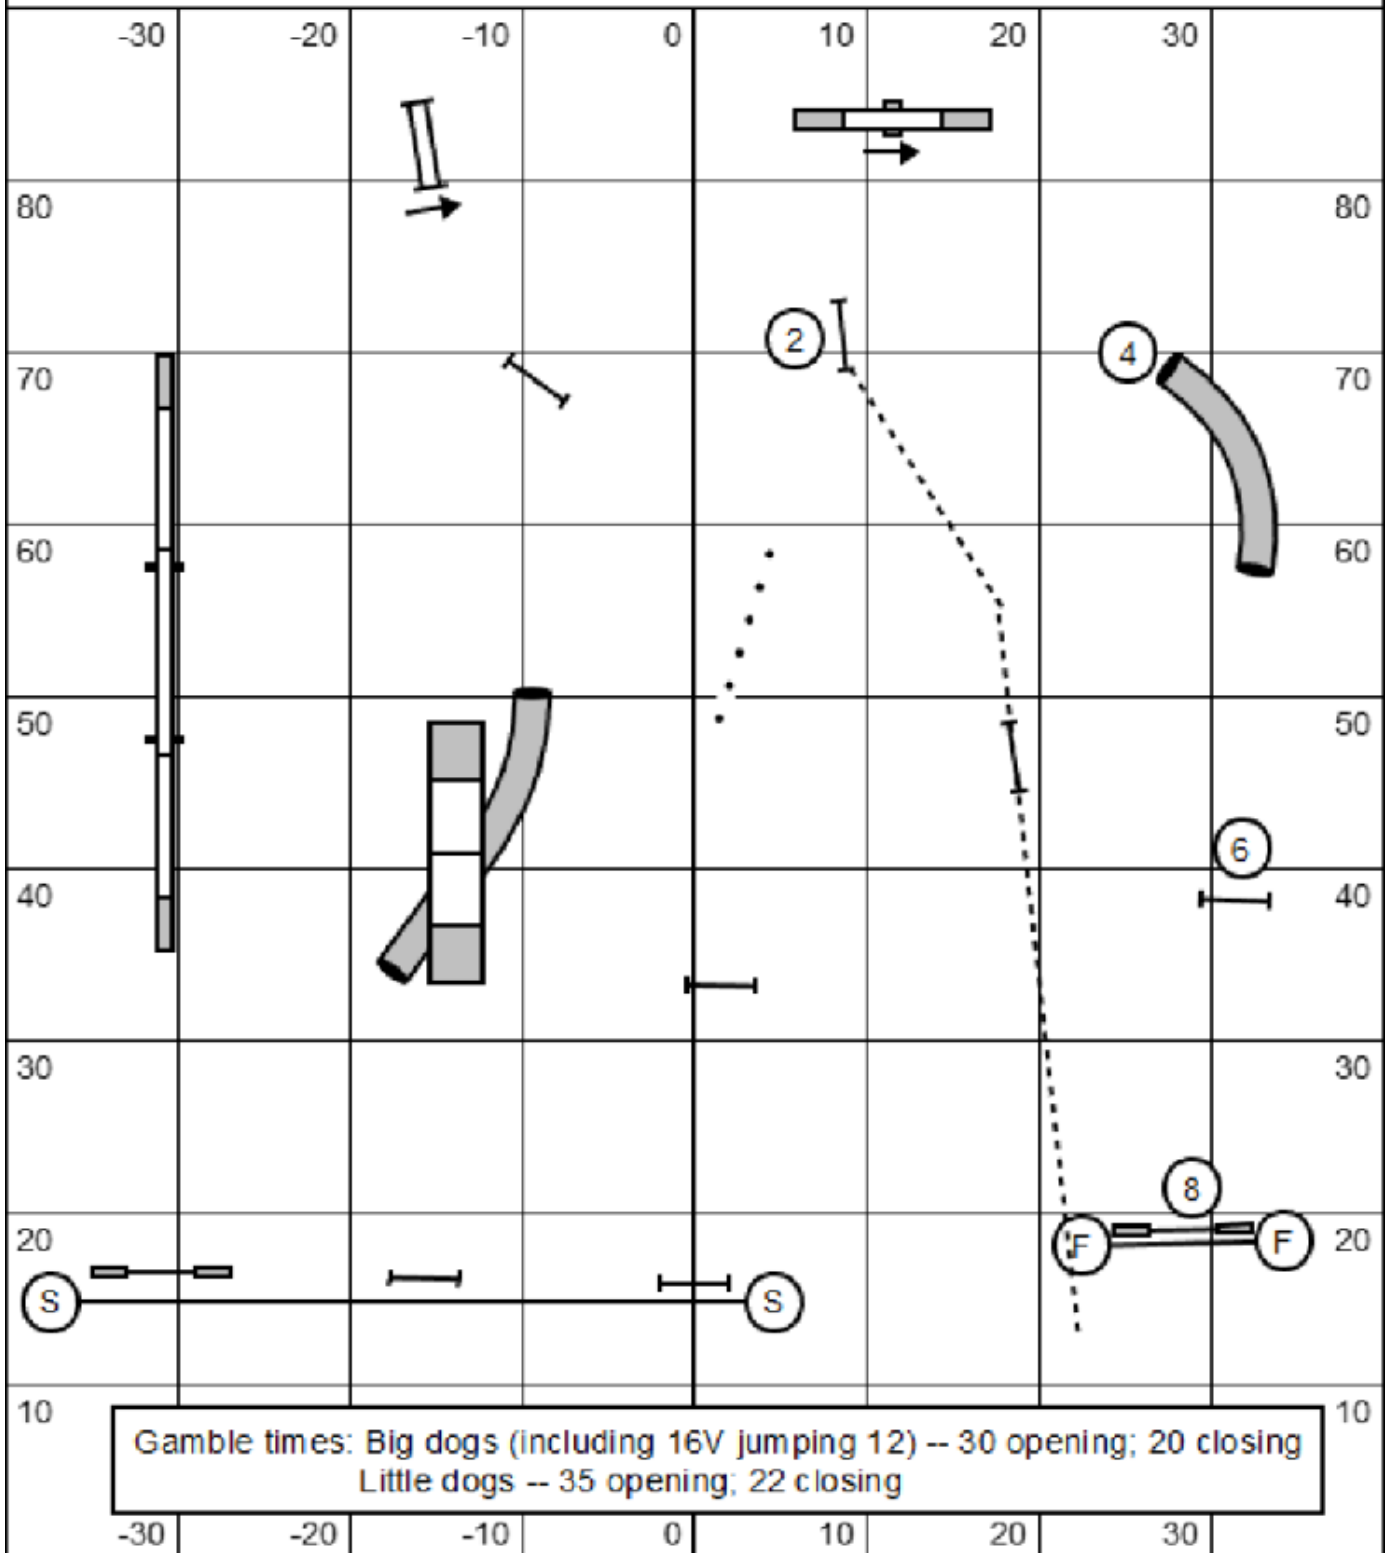

JACKPOT LEVELS 5, C

Jackpot levels 5 C
 Judged by Jan Niblock
 March 8, 2025
 Bo-Gee Agility
 Manchester NH

JACKPOT LEVEL 3

Gamble times: Big dogs (including 16V jumping 12) -- 30 opening; 20 closing
 Little dogs -- 35 opening; 22 closing