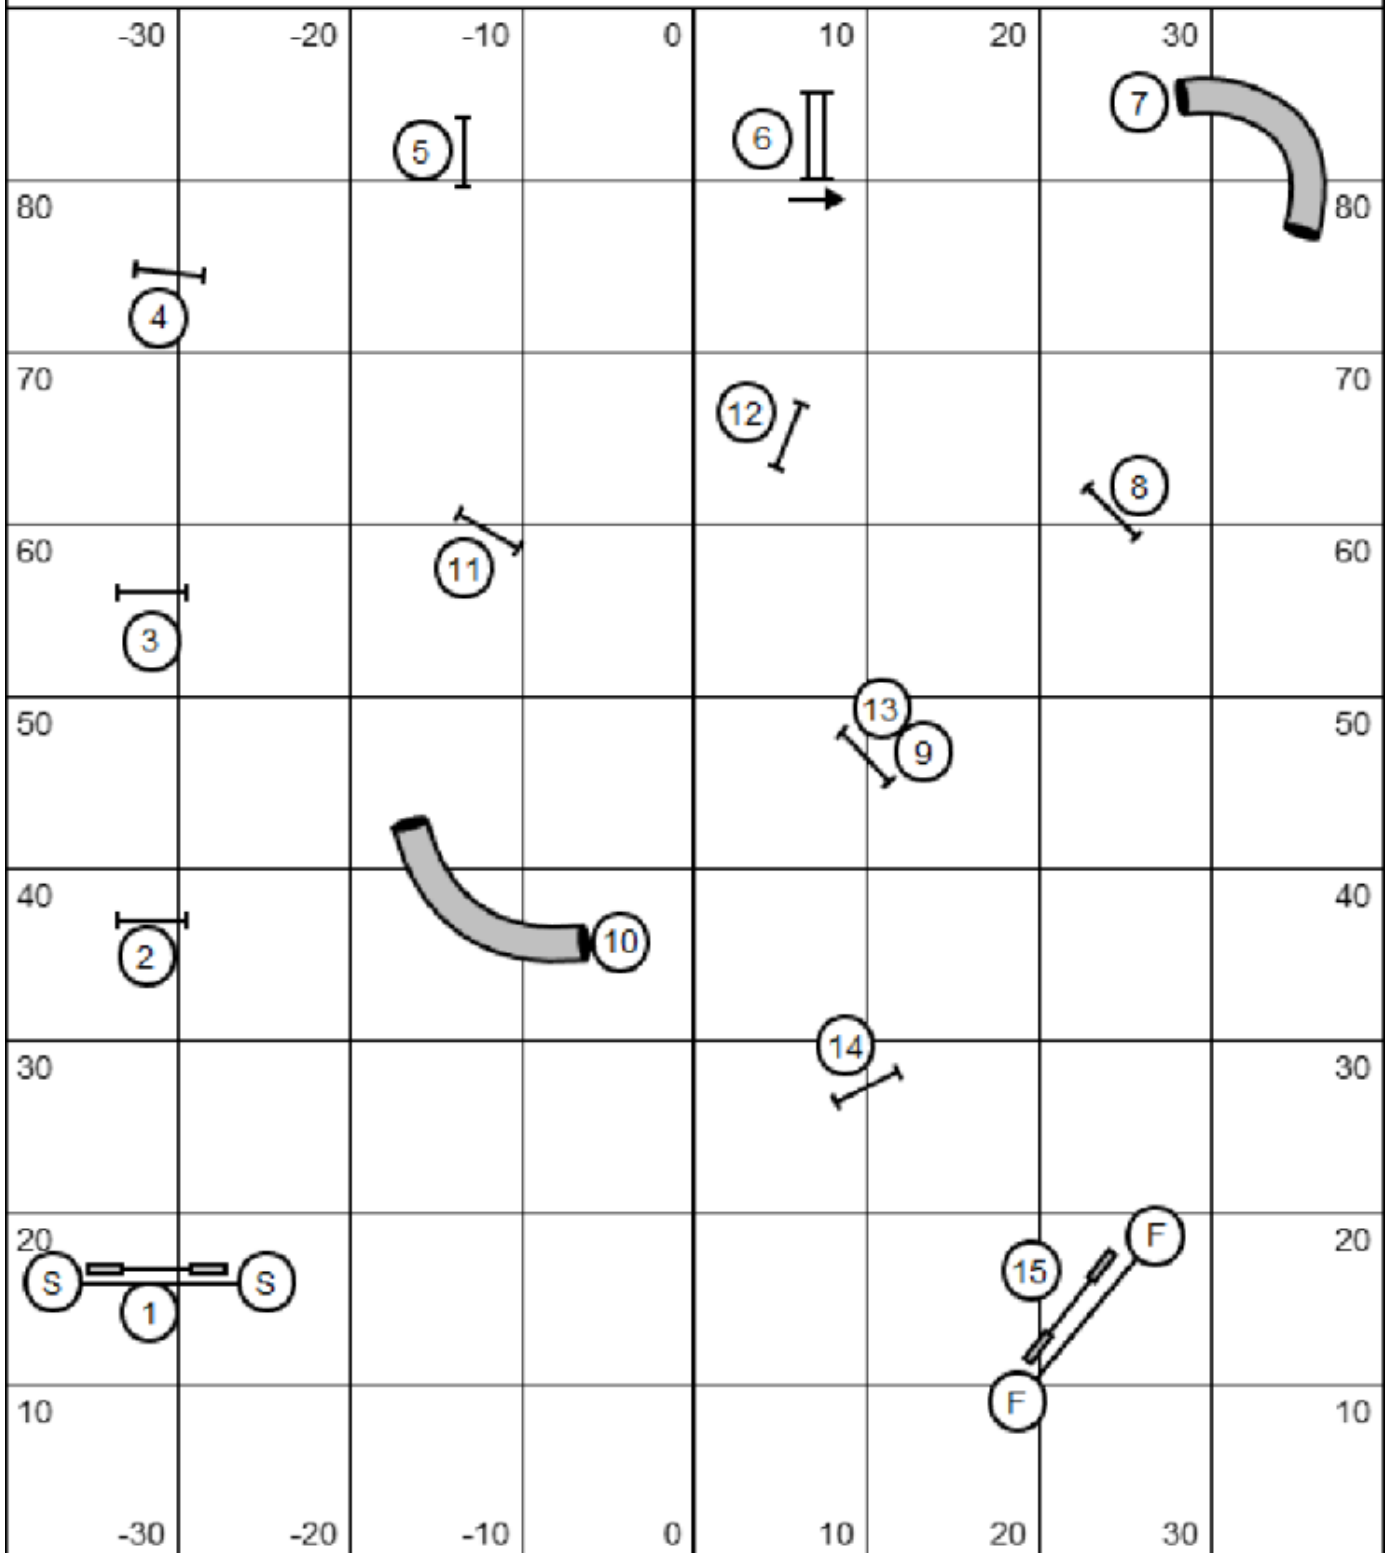

JUMPERS LEVELS 1, 2

Jumpers levels 1 2
Judged by Jan Niblock
March 8, 2025
Bo-Gee Agility
Manchester NH