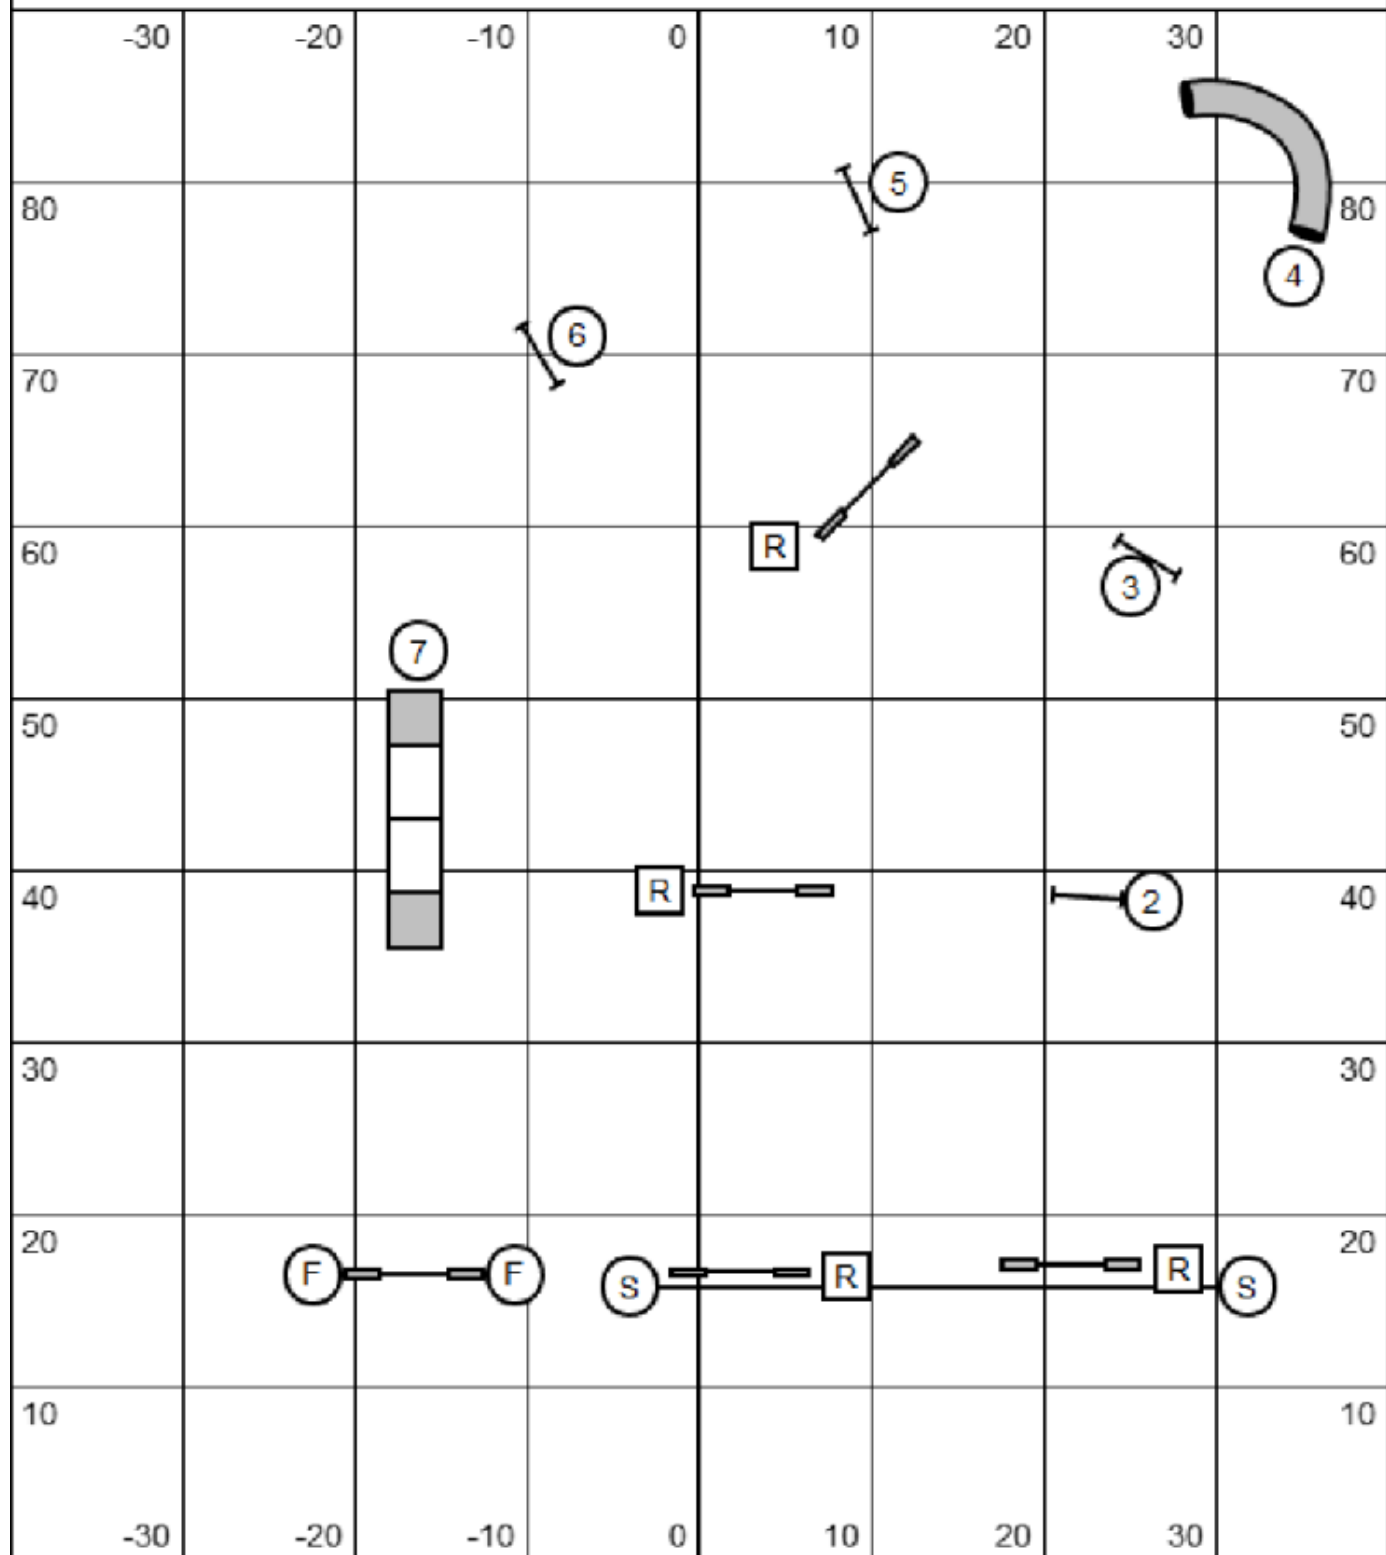

SNOOKER LEVELS 1, 2

Snooker levels 1 2
Judged by Jan Niblock
March 8, 2025
Bo-Gee Agility
Manchester NH