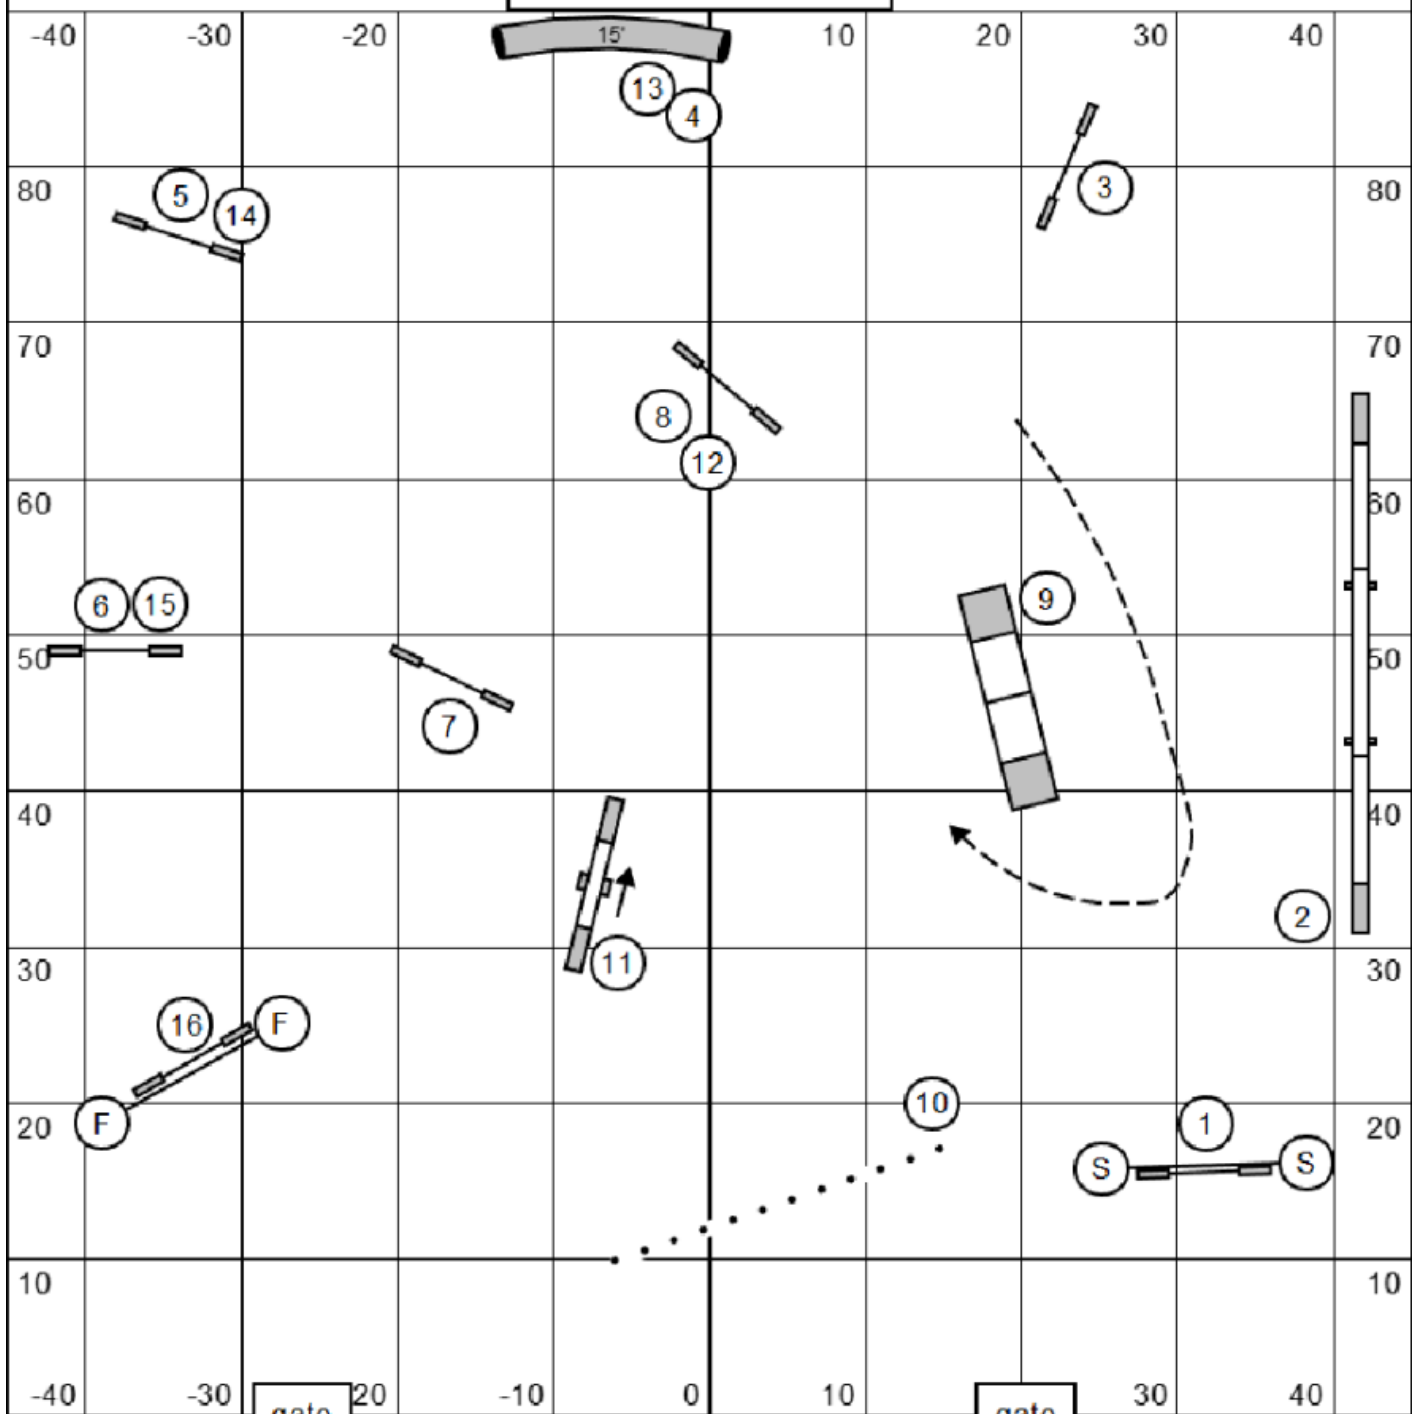

Senior/Champion Agility

Map is only an approximation

Judged by Erin Schaefer
 Design by Morgan Hanson
 Canine New England UKI Trial
 February 2, 2025

Beginner/Novice Agility 2

Map is only an approximation