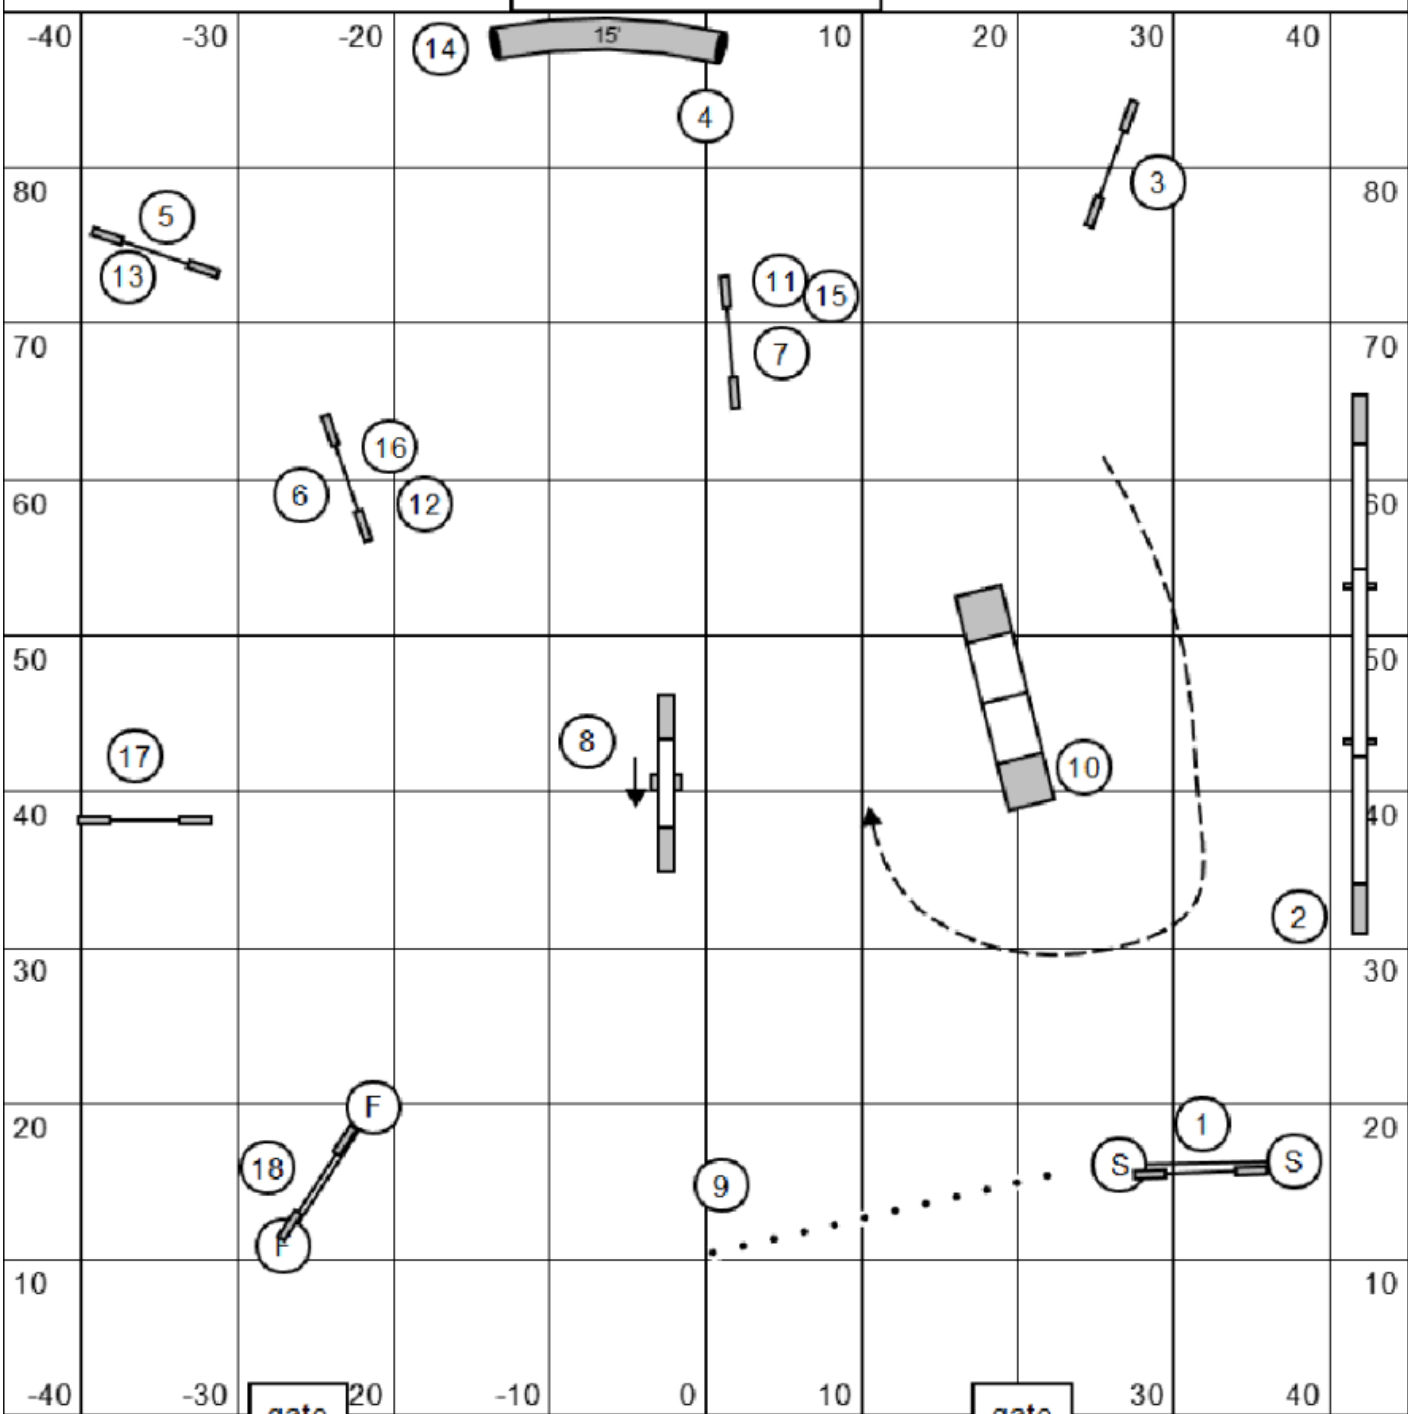

Senior/Champion Agility

Map is only an approximation

Judged by Erin Schaefer
 Design by Morgan Hanson
 Canine New England UKI Trial
 February 2, 2025

Beginner/Novice Agility 2

Map is only an approximation