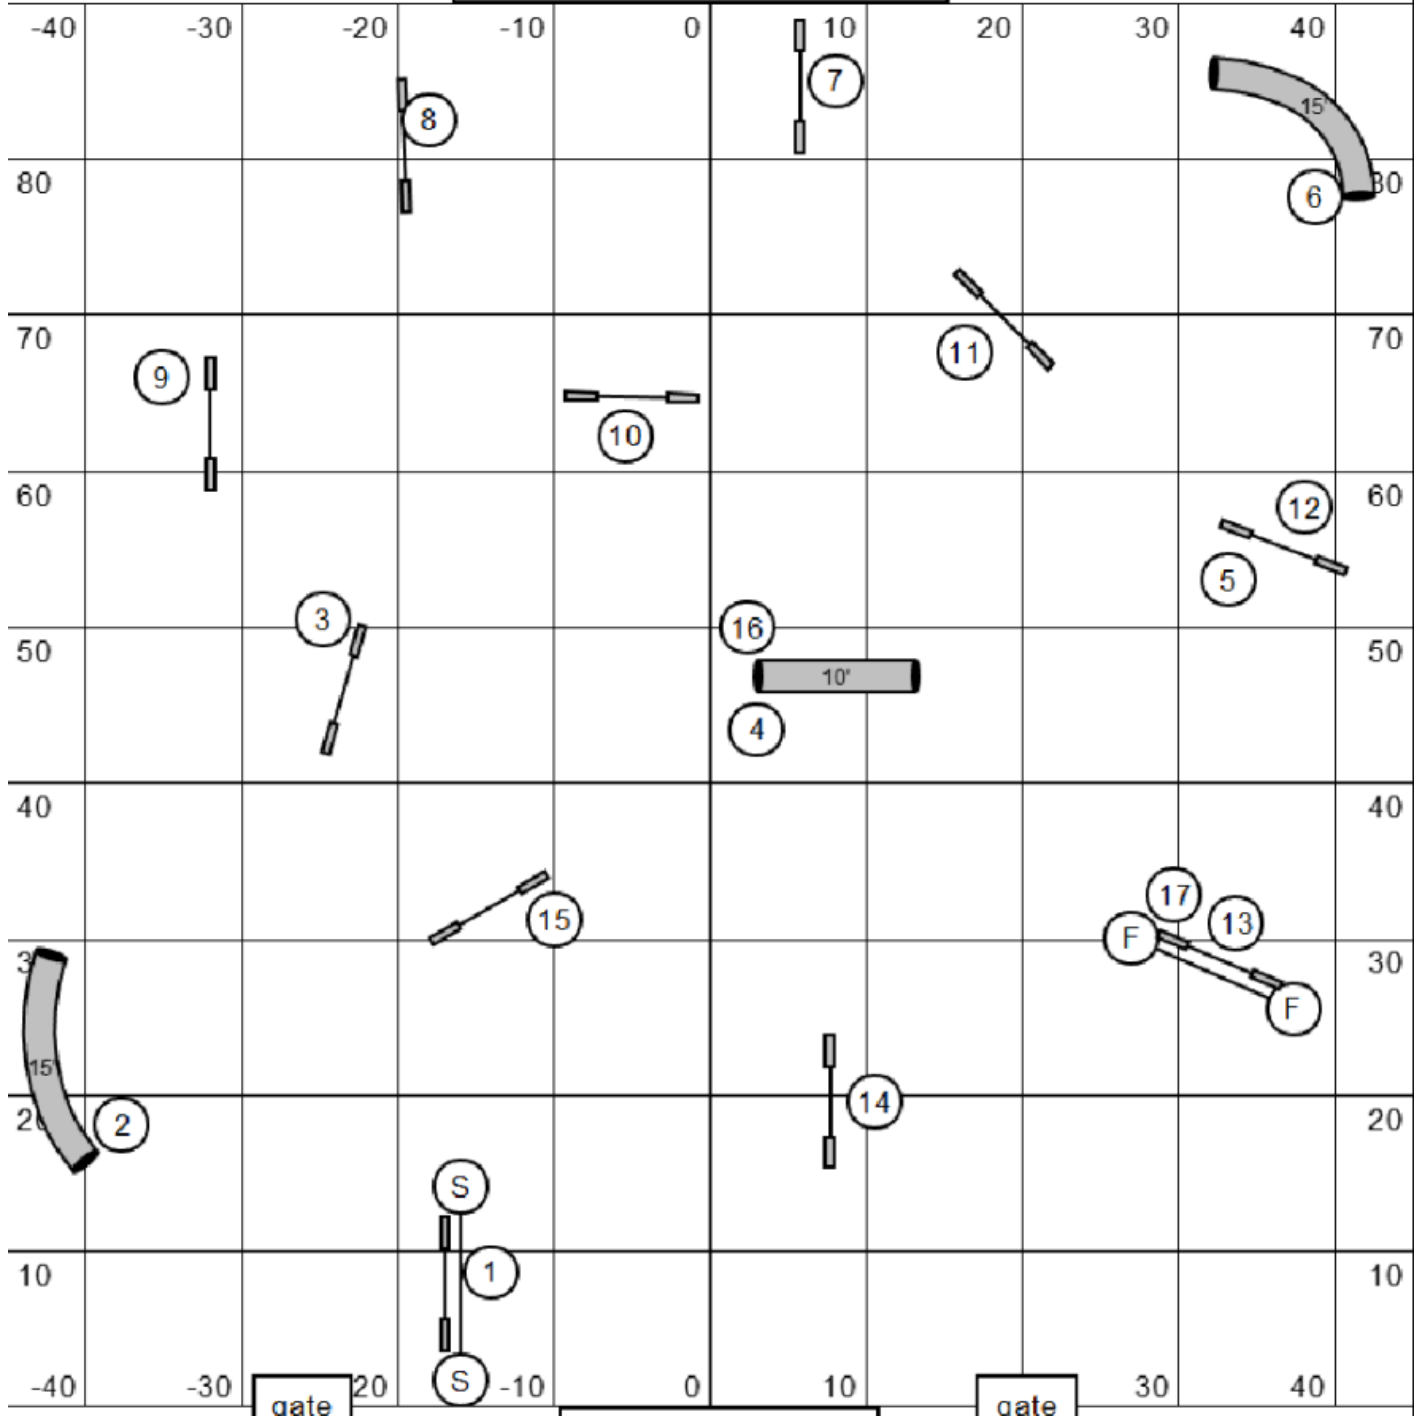

Senior/Champion Speedstakes 1

Map is only an approximation

Judged by Erin Schaefer
Design by Morgan Hanson
Canine New England UKI Trial
February 1, 2025