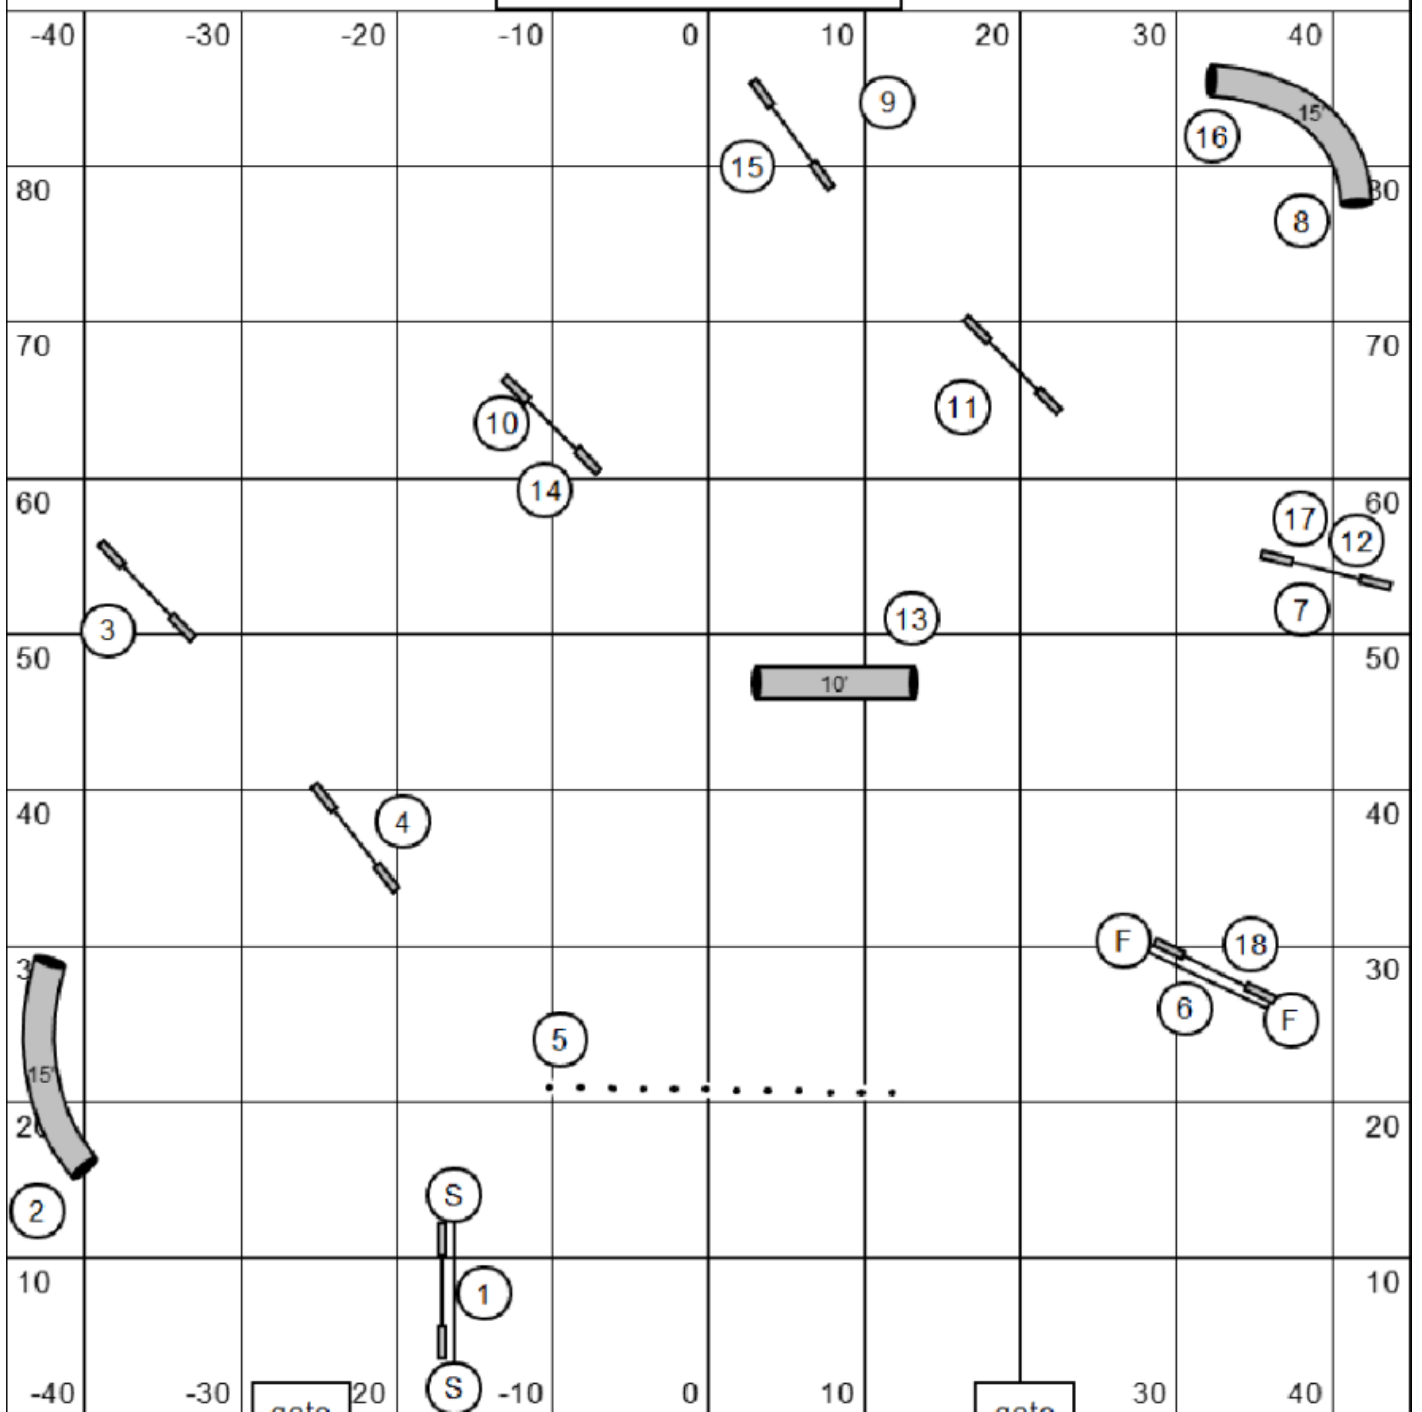

Judged by Erin Schaefer  
 Design by Morgan Hanson  
 Canine New England UKI Trial  
 February 1, 2025

Masters Series Agility

Map is only an approximation

Judged by Erin Schaefer  
Design by Morgan Hanson  
Canine New England UKI Trial  
February 1, 2025

Masters Series Jumping

Senior/Champion Jumping

Map is only an approximation

Judged by Erin Schaefer  
 Design by Morgan Hanson  
 Canine New England UKI Trial  
 February 1, 2025

Beginner/Novice Jumping

Map is only an approximation