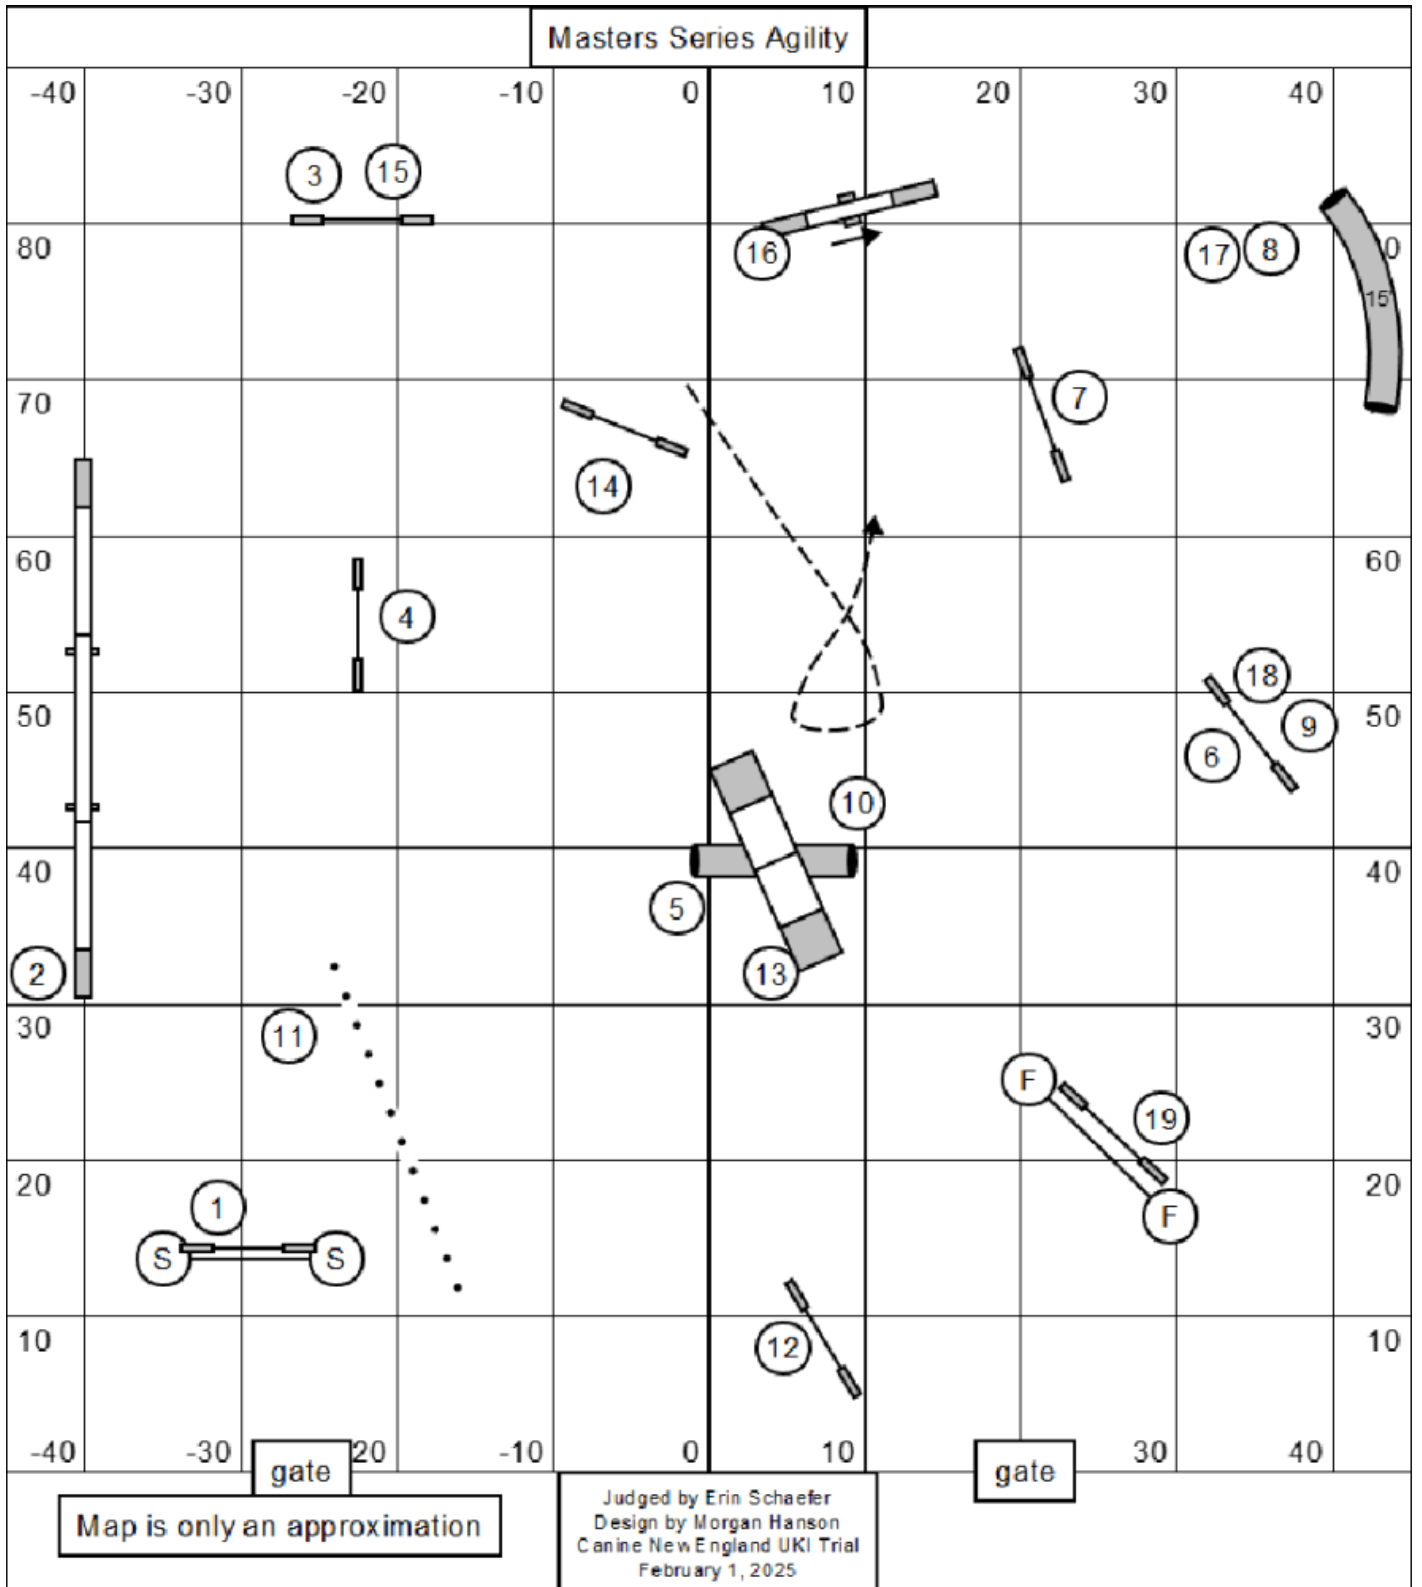

Beginner/Novice Agility

Map is only an approximation

Judged by Erin Schaefer  
 Design by Morgan Hanson  
 Canine New England UKI Trial  
 February 1, 2025

Senior/Champion Agility

Map is only an approximation

Judged by Erin Schaefer  
 Design by Morgan Hanson  
 Canine New England UKI Trial  
 February 1, 2025

Masters Series Agility

Map is only an approximation

Judged by Erin Schaefer  
Design by Morgan Hanson  
Canine New England UKI Trial  
February 1, 2025

Masters Series Jumping

Senior/Champion Jumping

Map is only an approximation

Judged by Erin Schaefer  
 Design by Morgan Hanson  
 Canine New England UKI Trial  
 February 1, 2025

Beginner/Novice Jumping

Map is only an approximation