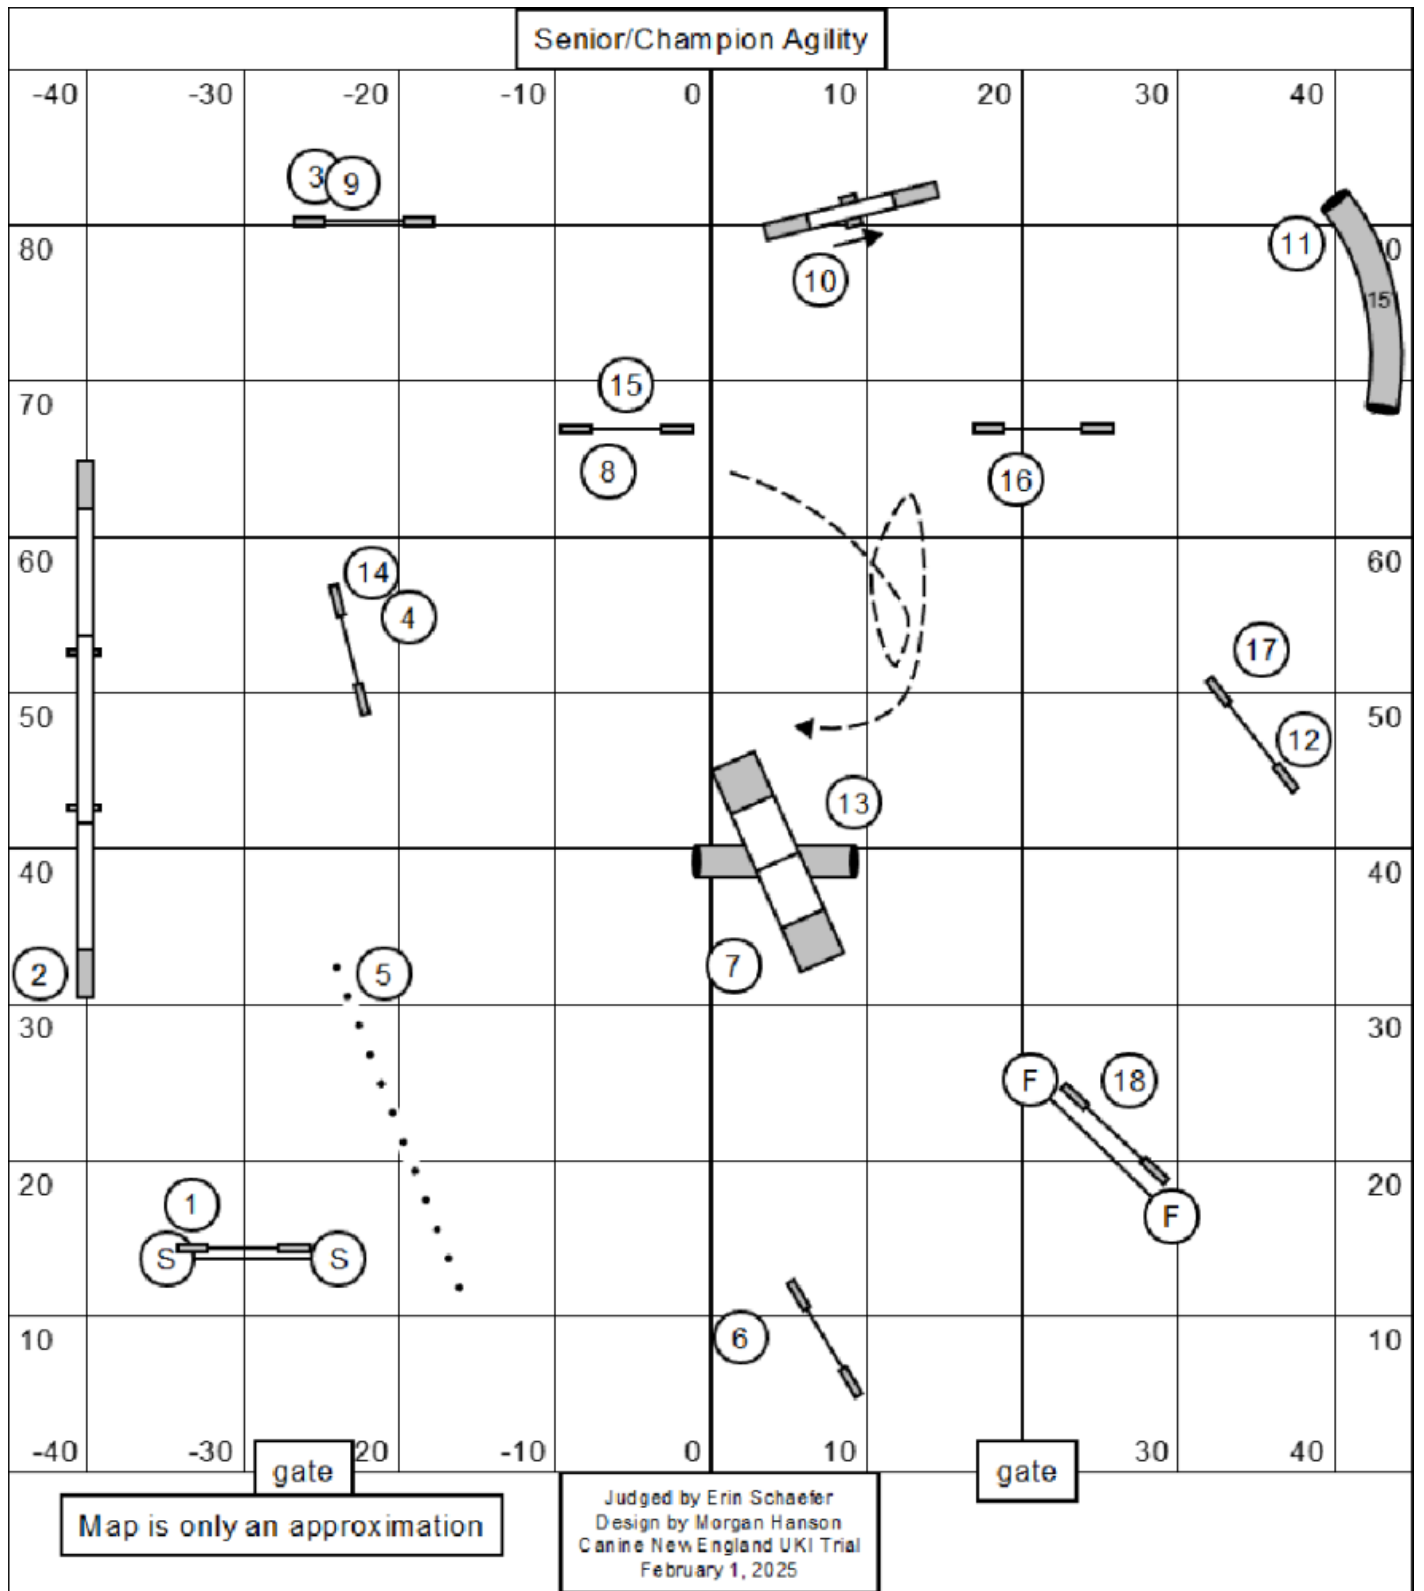

Beginner/Novice Agility

Map is only an approximation

Judged by Erin Schaefer  
 Design by Morgan Hanson  
 Canine New England UKI Trial  
 February 1, 2025

Senior/Champion Agility

Map is only an approximation

Judged by Erin Schaefer  
 Design by Morgan Hanson  
 Canine New England UKI Trial  
 February 1, 2025

Masters Series Agility

Map is only an approximation

Judged by Erin Schaefer  
Design by Morgan Hanson  
Canine New England UKI Trial  
February 1, 2025