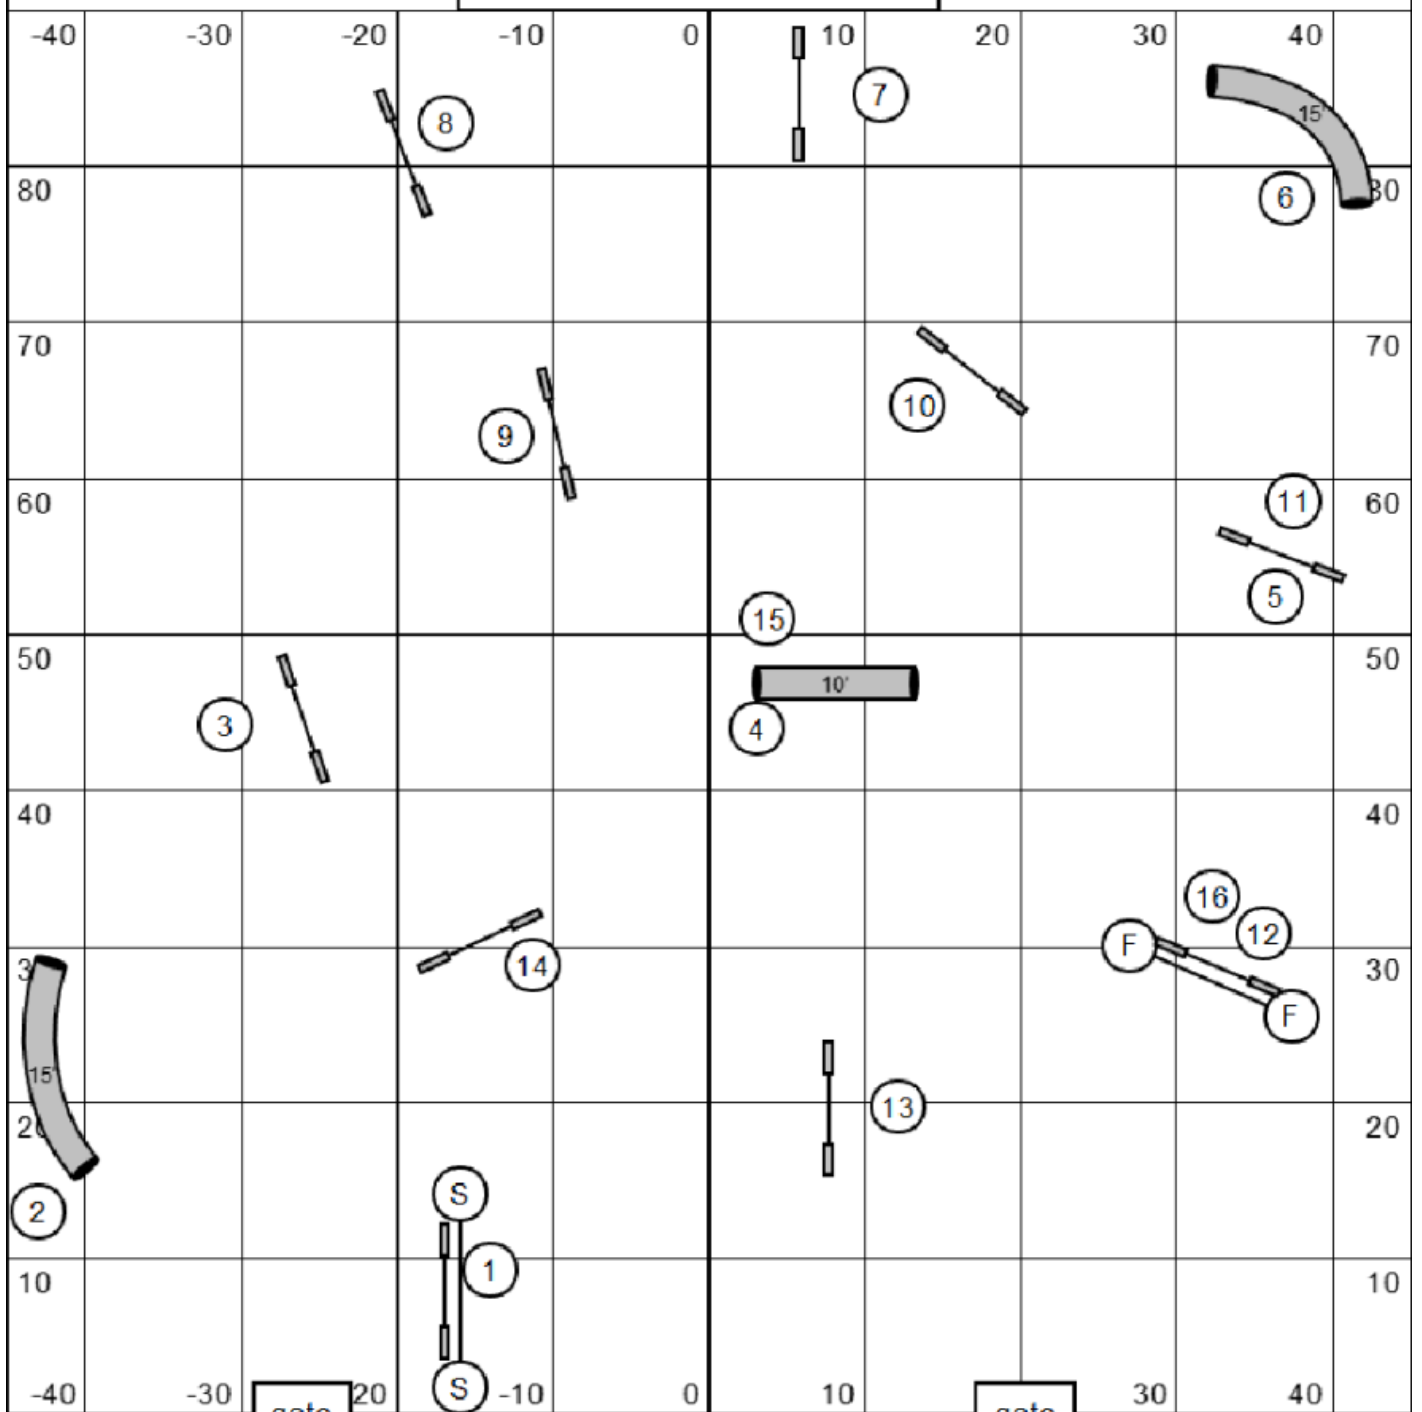

Beginner/Novice Speedstakes 1

Map is only an approximation

Judged by Erin Schaefer
Design by Morgan Hanson
Canine New England UKI Trial
February 1, 2025