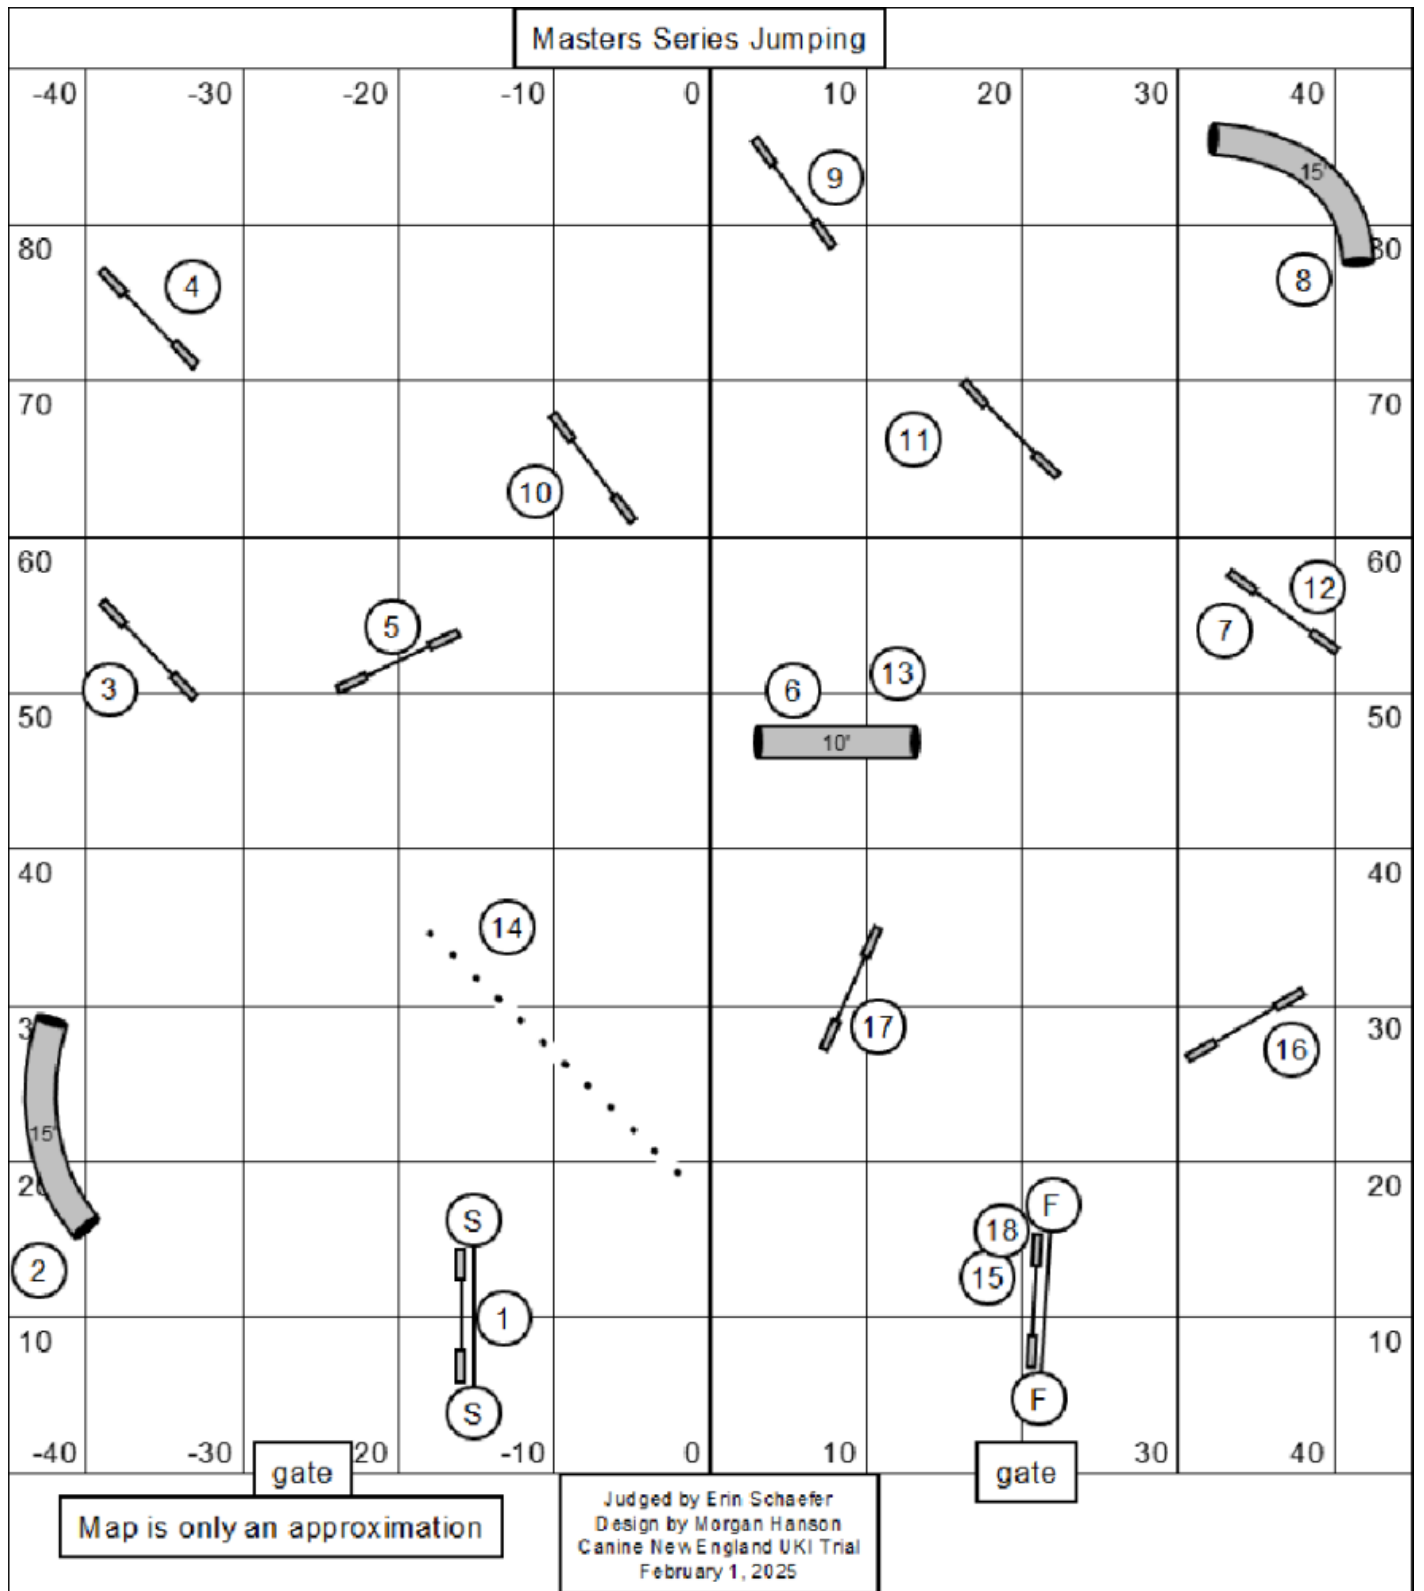

Judged by Erin Schaefer  
 Design by Morgan Hanson  
 Canine New England UKI Trial  
 February 1, 2025

Masters Series Agility

Map is only an approximation

Judged by Erin Schaefer  
Design by Morgan Hanson  
Canine New England UKI Trial  
February 1, 2025

Masters Series Jumping

Senior/Champion Jumping

Map is only an approximation

Judged by Erin Schaefer  
 Design by Morgan Hanson  
 Canine New England UKI Trial  
 February 1, 2025

Beginner/Novice Jumping

Map is only an approximation