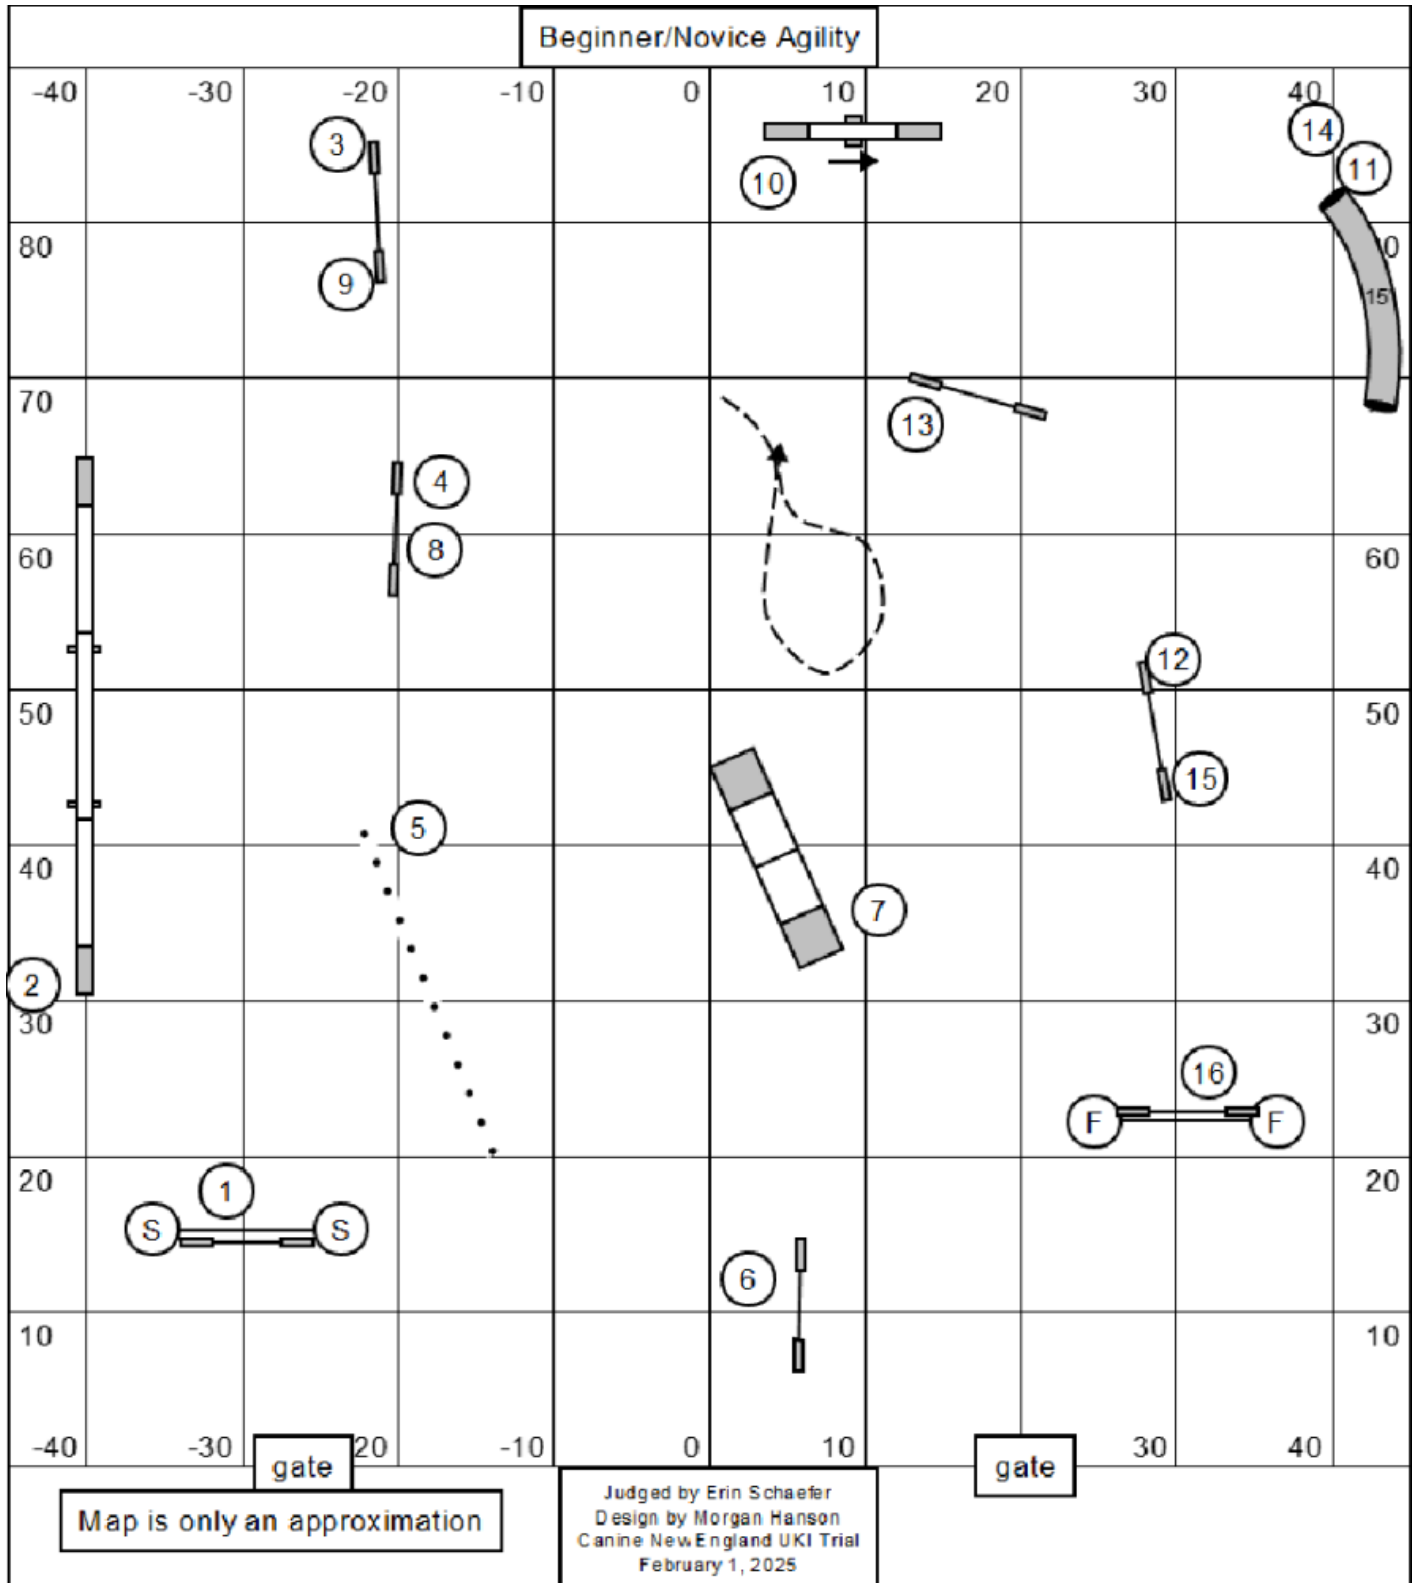

Beginner/Novice Agility

Map is only an approximation

Judged by Erin Schaefer  
 Design by Morgan Hanson  
 Canine New England UKI Trial  
 February 1, 2025

Senior/Champion Agility

Map is only an approximation

Judged by Erin Schaefer  
 Design by Morgan Hanson  
 Canine New England UKI Trial  
 February 1, 2025

Masters Series Agility

Map is only an approximation

Judged by Erin Schaefer  
Design by Morgan Hanson  
Canine New England UKI Trial  
February 1, 2025