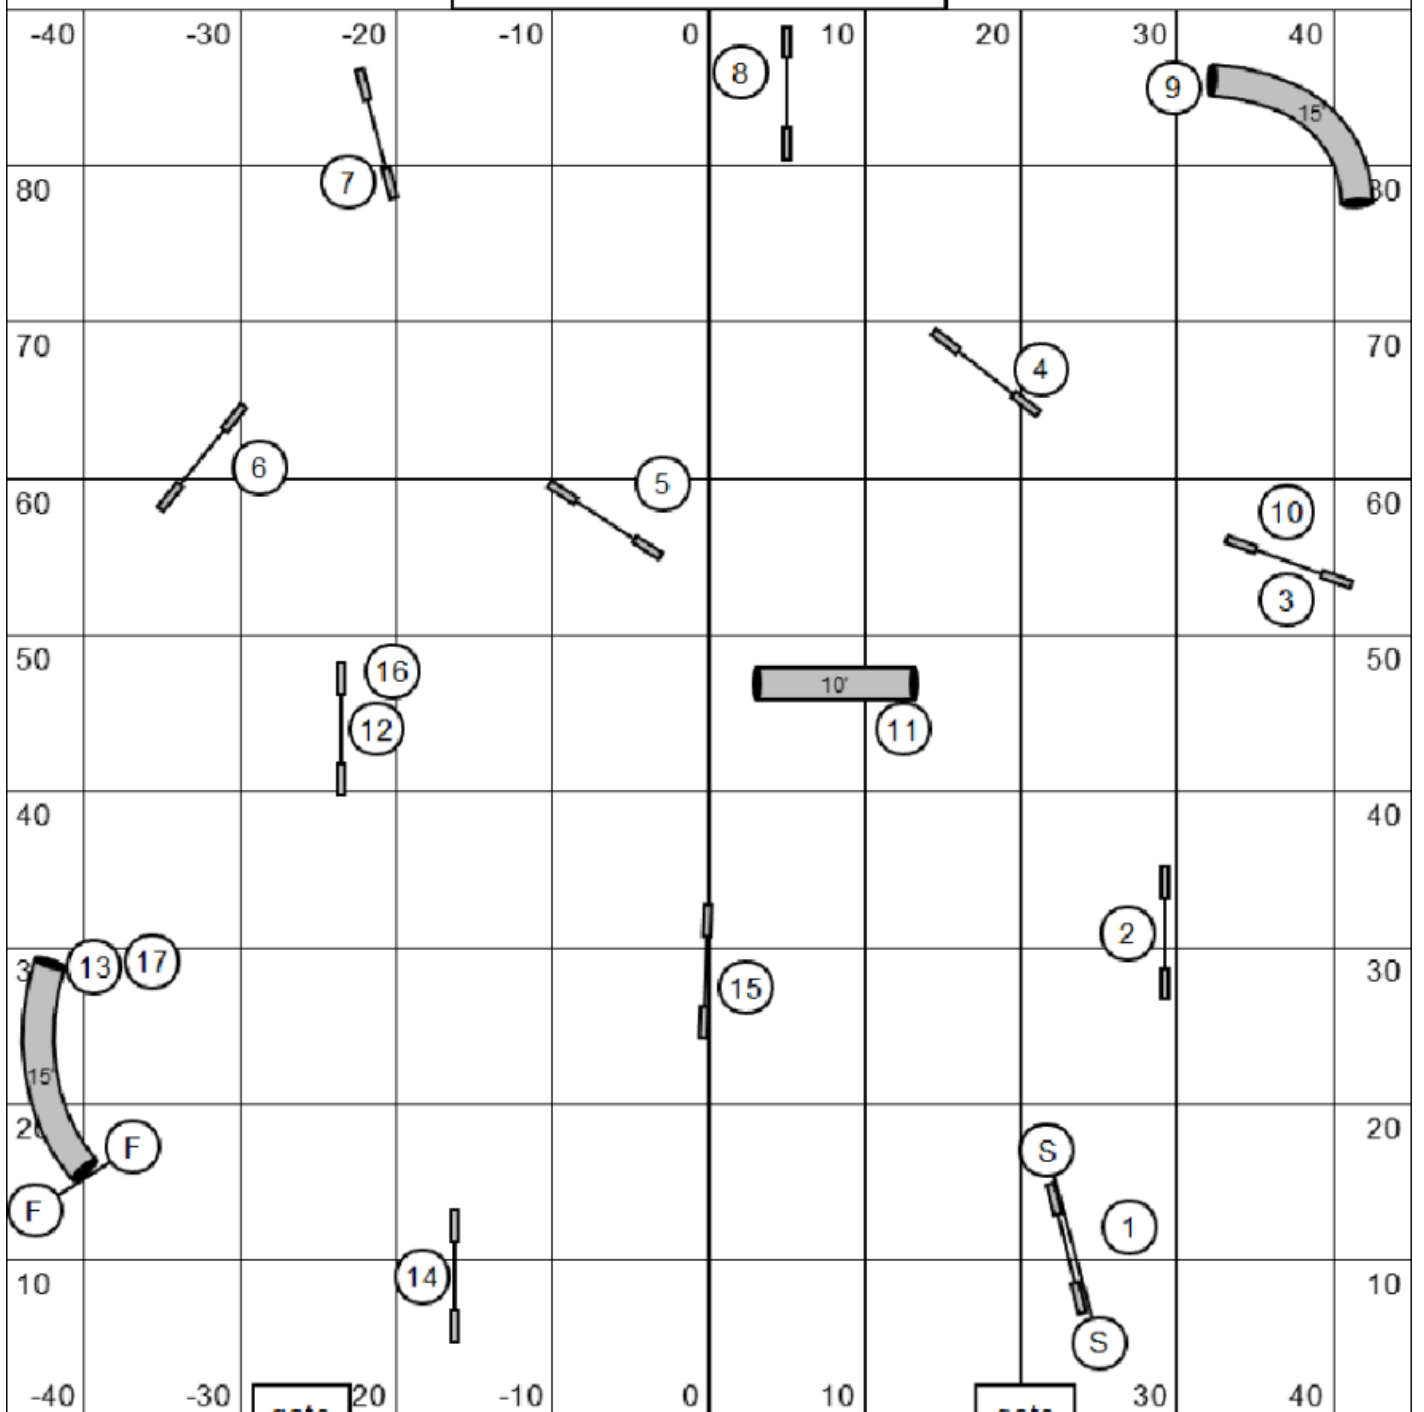

Senior/Champion Speedstakes 2

Map is only an approximation

Judged by Erin Schaefer
Design by Morgan Hanson
Canine New England UKI Trial
February 1, 2025