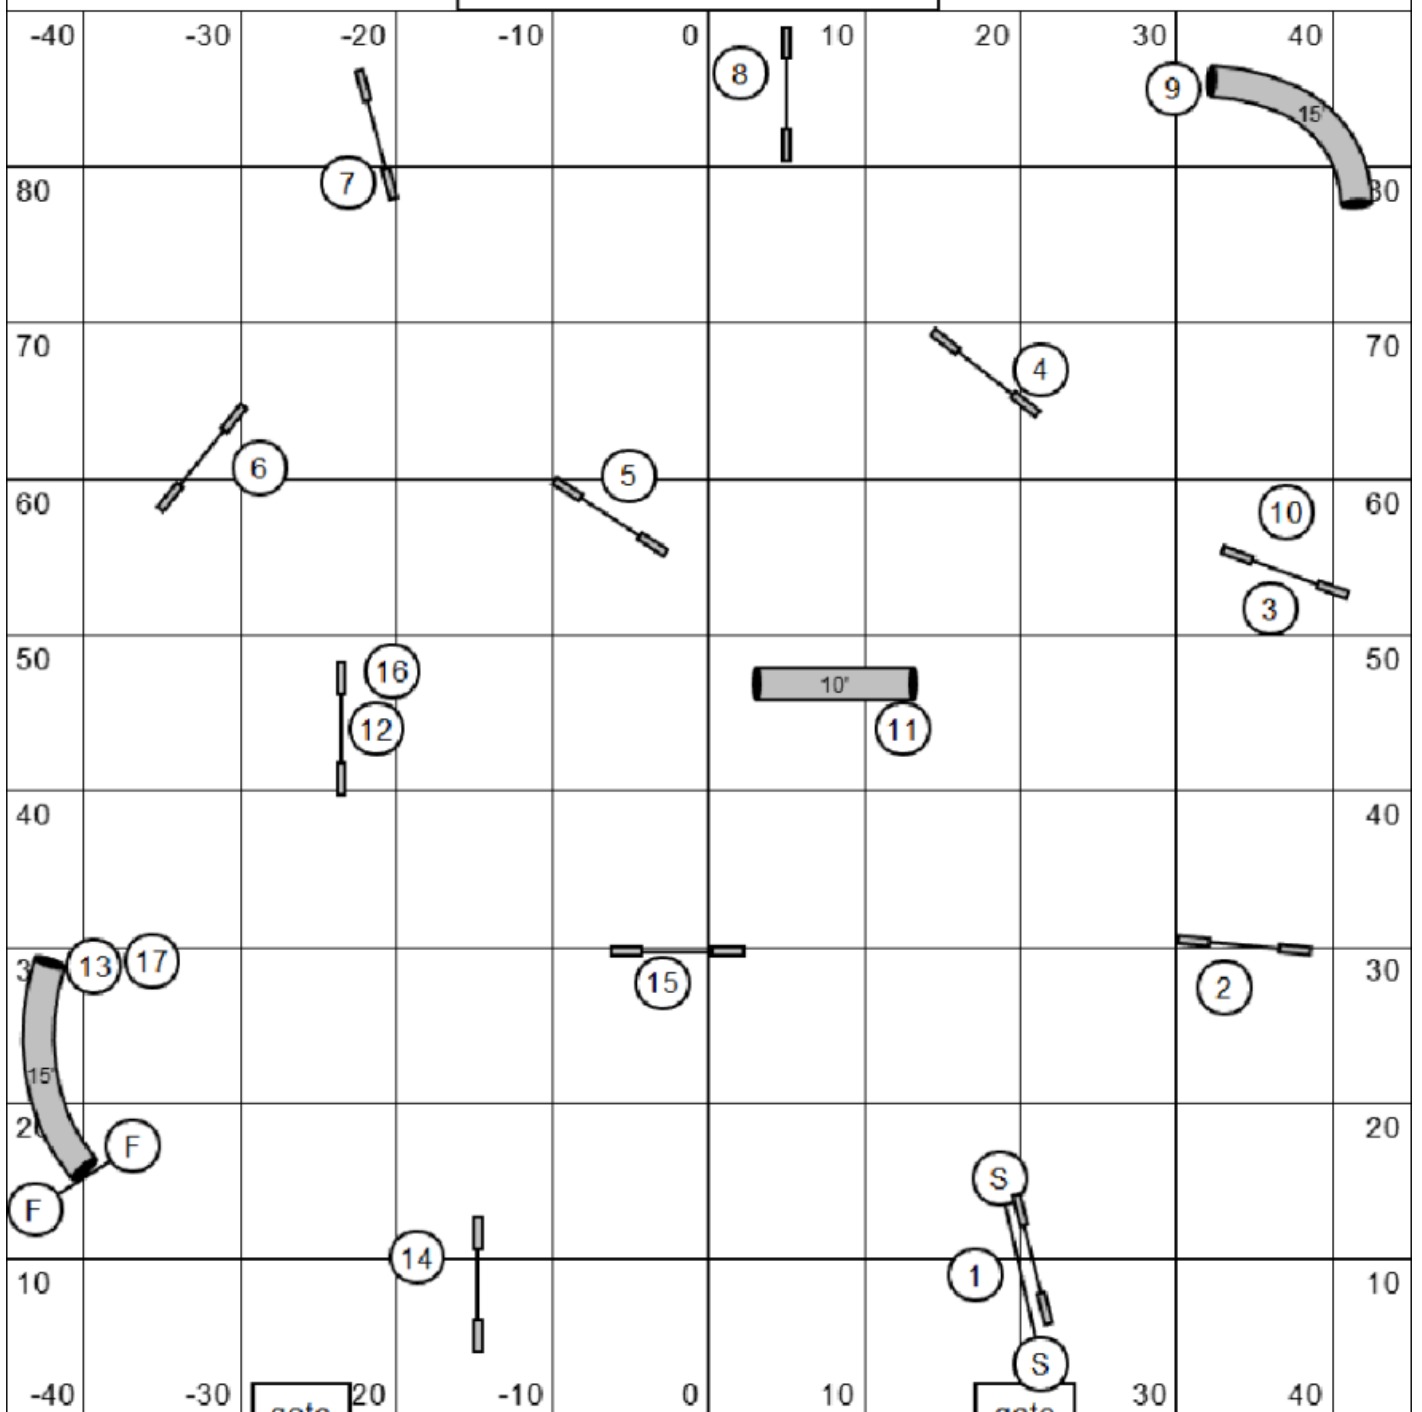

# Senior/Champion Speedstakes 1

Map is only an approximation

Judged by Erin Schaefer  
 Design by Morgan Hanson  
 Canine New England UKI Trial  
 February 1, 2025

Beginner/Novice Speedstakes 2

Map is only an approximation