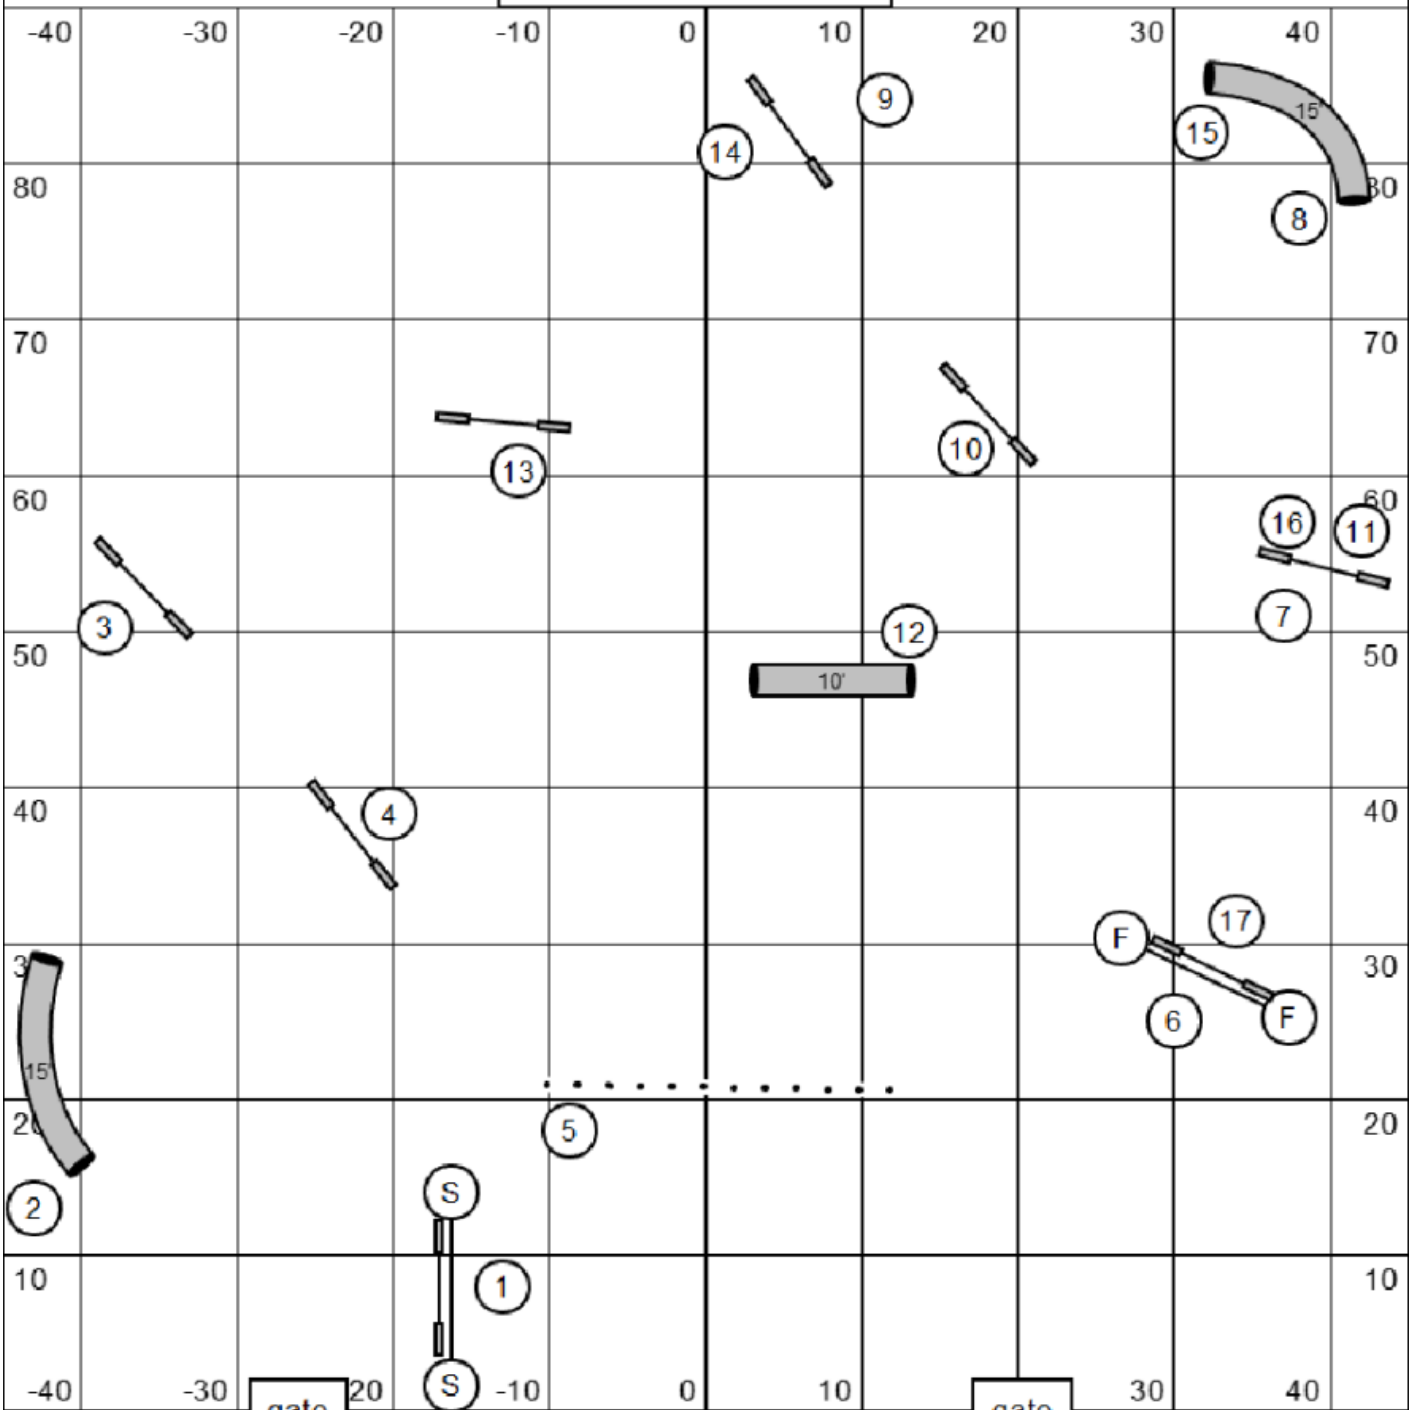

Masters Series Jumping

Senior/Champion Jumping

Map is only an approximation

Judged by Erin Schaefer  
 Design by Morgan Hanson  
 Canine New England UKI Trial  
 February 1, 2025

Beginner/Novice Jumping

Map is only an approximation