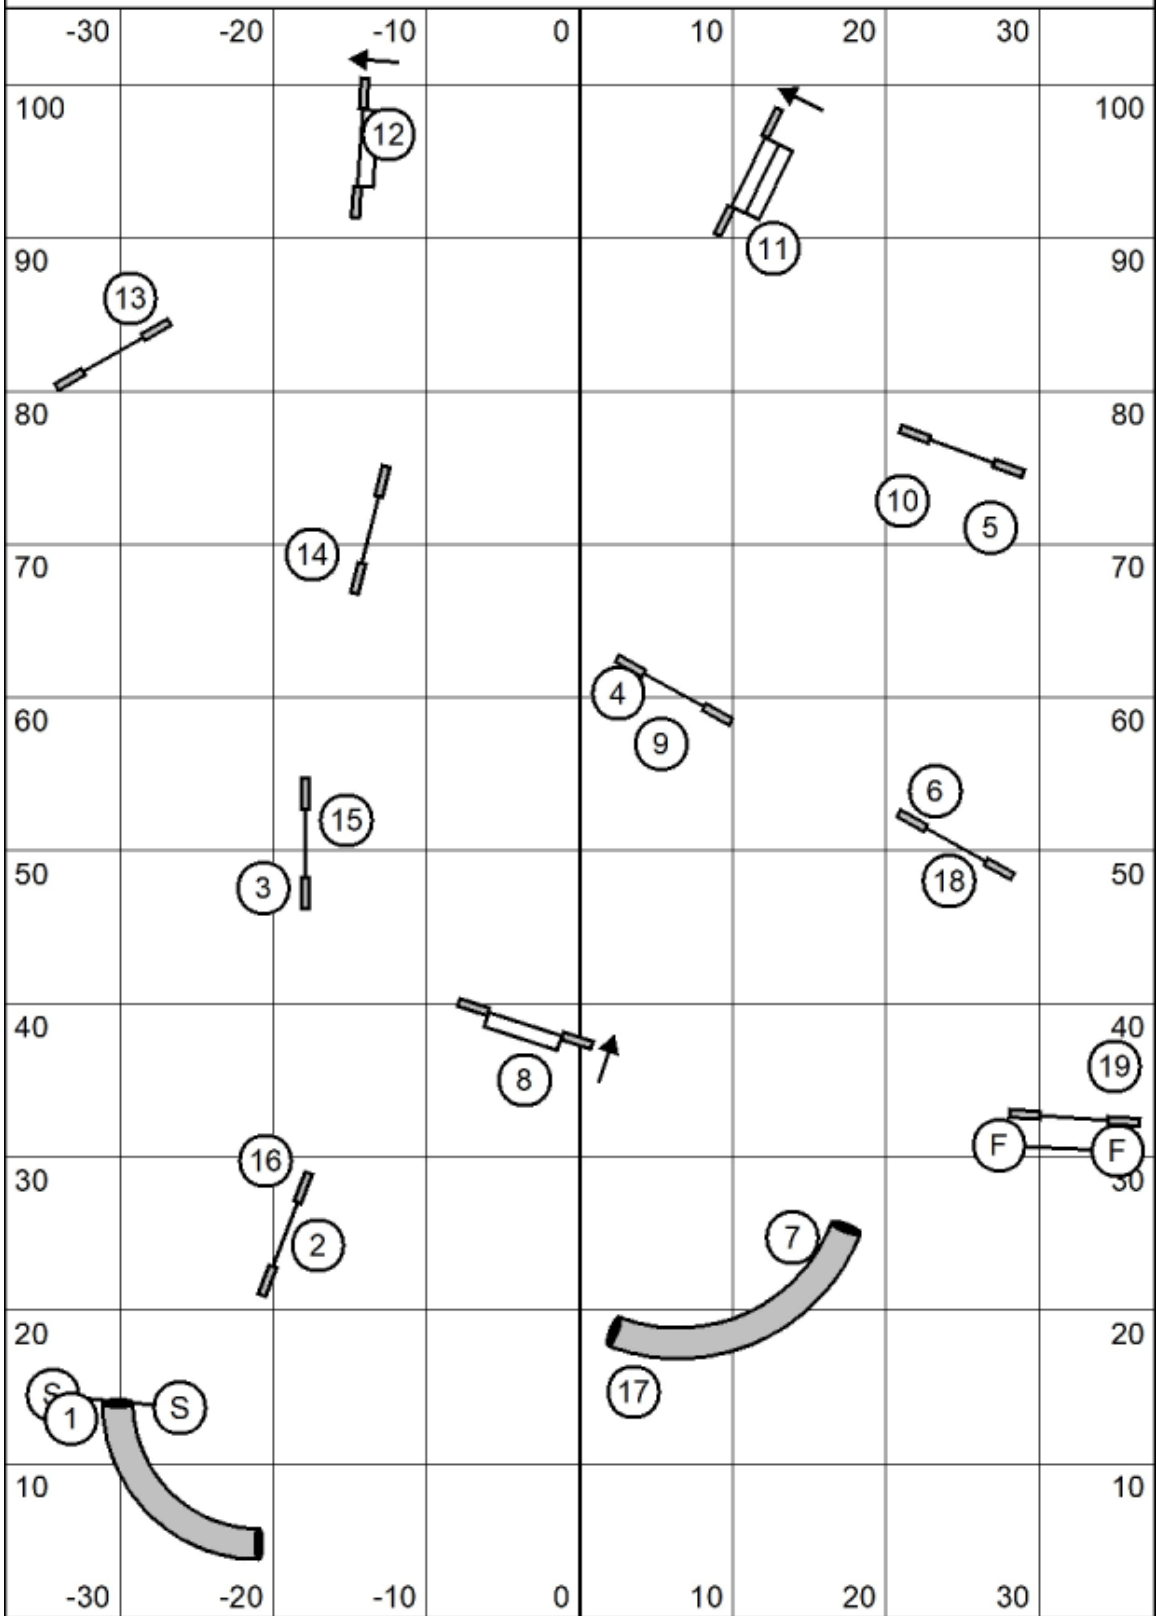

Masters/P111/Vets Jumpers
PAWS
1/18/25
Jason Pierce