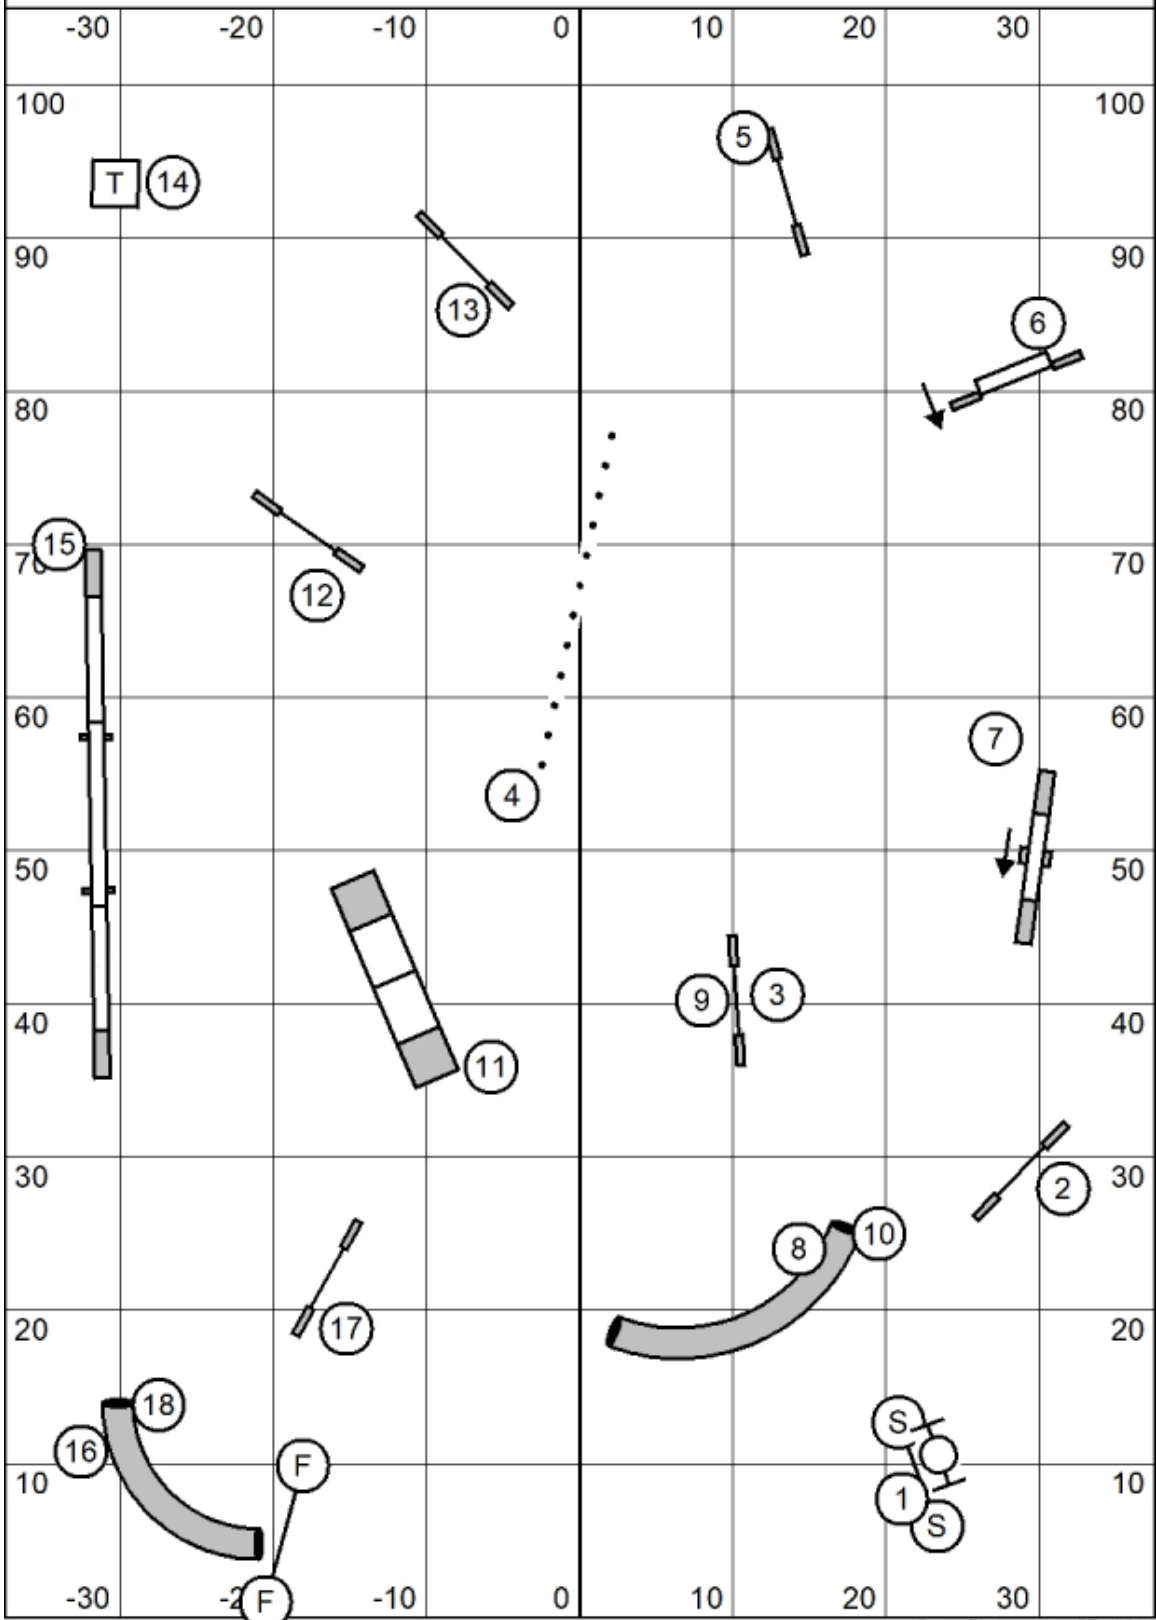

**Master/P111/Vets Standard
PAWS
1/18/25
Jason Pierce**

**Advanced/P11 Standard
PAWS
1/18/25
Jason Pierce**

**Starters/P1 Standard
PAWS
1/18/25
Jason Pierce**

Biathlon Standard PAWS 1/18/25 Jason Pierce

Master/P111/Vets Gamblers
PAWS
1/18/25
Jason Pierce

Opening Time: 25 seconds
1-3-5-7 Point System
Please Make all Contact Approaches safe
no contact to contact
Back to Back Ok if done safely

Need 18 points to Qualify

Closing Time:
24-20 16 seconds
16-12 17 seconds
8 18 seconds

performance add +2 seconds
Vets +4 seconds

Jumps 1 point
Tunnels and Tire 3 points
Weaves, Teeter and Aframe 5 points
Dogwalk 7 points

**Advanced/P11 Gamblers
PAWS
1/18/25
Jason Pierce**

Opening Time: 25 seconds
1-3-5-7 Point System
Please Make all Contact Approaches safe
no contact to contact
Back to Back Ok if done safely