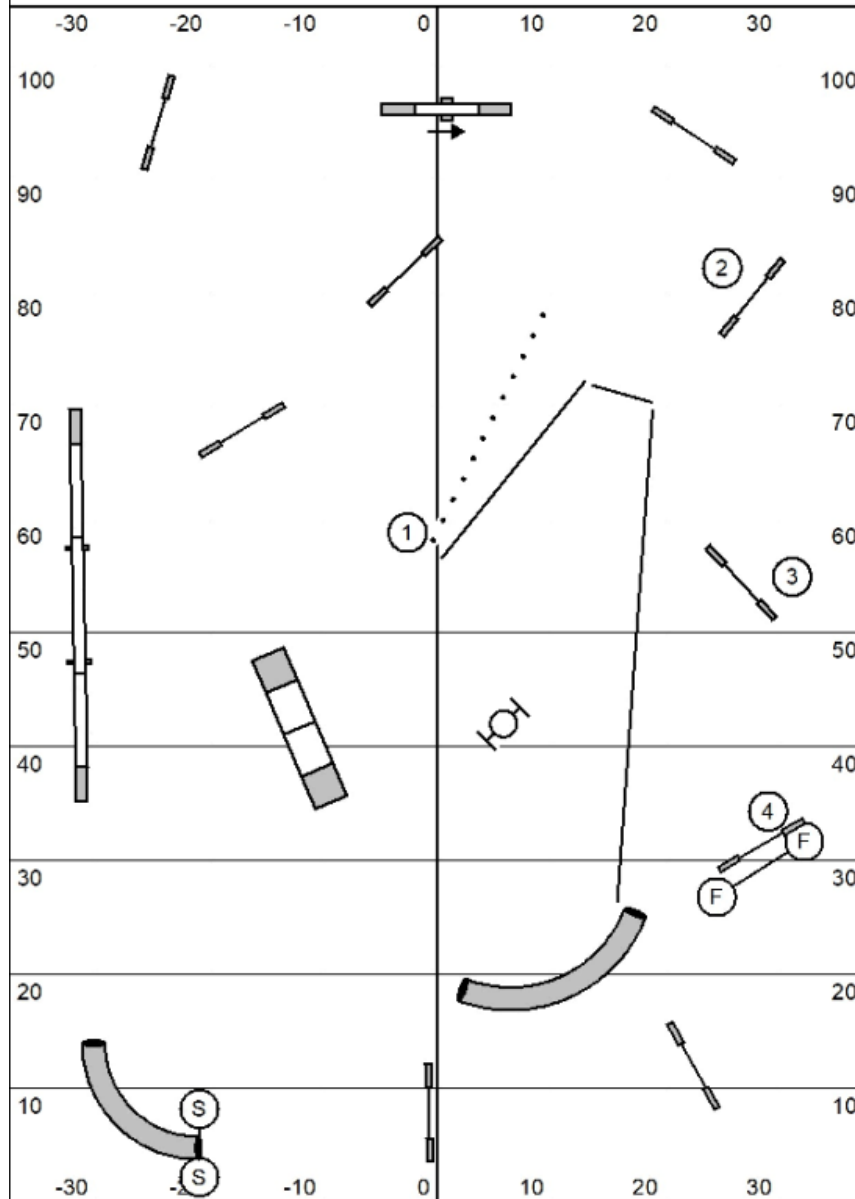

Opening Time: 25 seconds
1-3-5-7 Point System
Please Make all Contact Approaches safe
no contact to contact
Back to Back Ok if done safely

Need 18 points to Qualify

Closing Time:
24-20 16 seconds
16-12 17 seconds
8 18 seconds

performance add +2 seconds
Vets +4 seconds

Jumps 1 point
Tunnels and Tire 3 points
Weaves, Teeter and Aframe 5 points
Dogwalk 7 points

**Advanced/P11 Gamblers
PAWS
1/18/25
Jason Pierce**

Opening Time: 25 seconds
1-3-5-7 Point System
Please Make all Contact Approaches safe
no contact to contact
Back to Back Ok if done safely