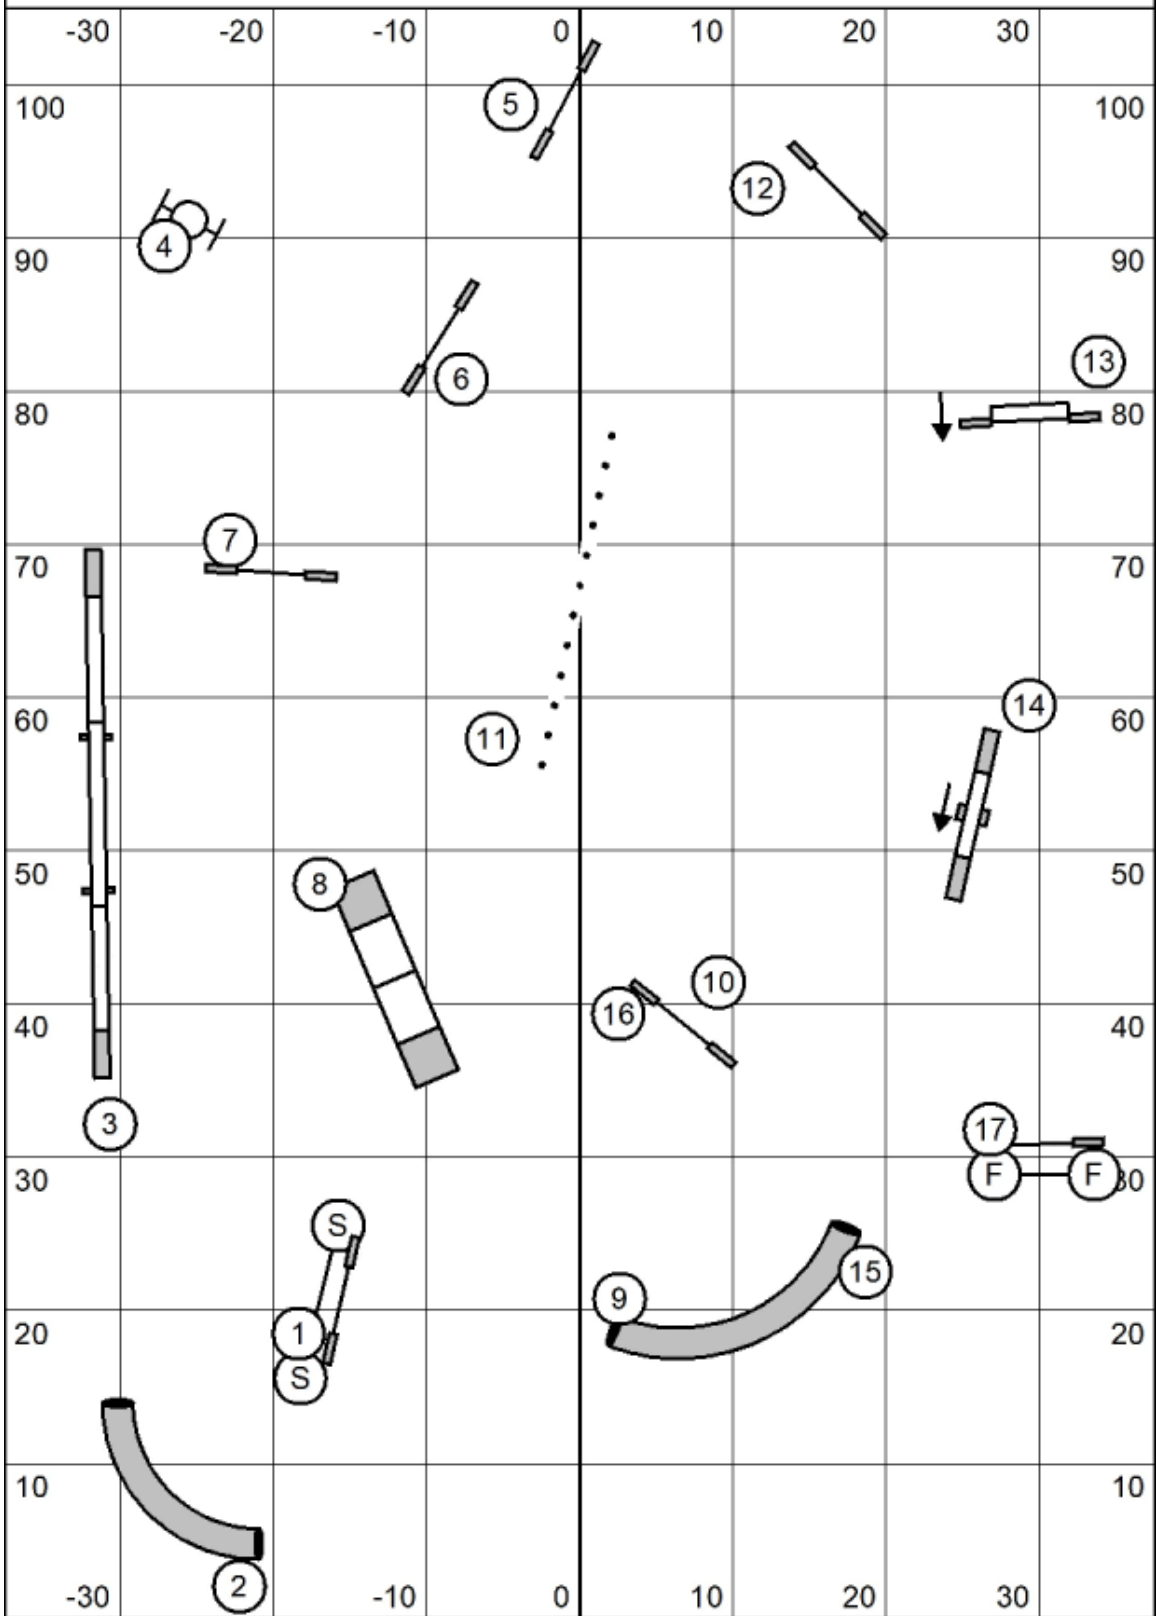

**Master/P111/Vets Standard
PAWS
1/18/25
Jason Pierce**

**Advanced/P11 Standard
PAWS
1/18/25
Jason Pierce**

**Starters/P1 Standard
PAWS
1/18/25
Jason Pierce**

Biathlon Standard PAWS 1/18/25 Jason Pierce

Master/P111/Vets Gamblers
PAWS
1/18/25
Jason Pierce

Opening Time: 25 seconds
1-3-5-7 Point System
Please Make all Contact Approaches safe
no contact to contact
Back to Back Ok if done safely

Need 18 points to Qualify

Closing Time:
24-20 16 seconds
16-12 17 seconds
8 18 seconds

performance add +2 seconds
Vets +4 seconds

Jumps 1 point
Tunnels and Tire 3 points
Weaves, Teeter and Aframe 5 points
Dogwalk 7 points

**Advanced/P11 Gamblers
PAWS
1/18/25
Jason Pierce**

Opening Time: 25 seconds
1-3-5-7 Point System
Please Make all Contact Approaches safe
no contact to contact
Back to Back Ok if done safely