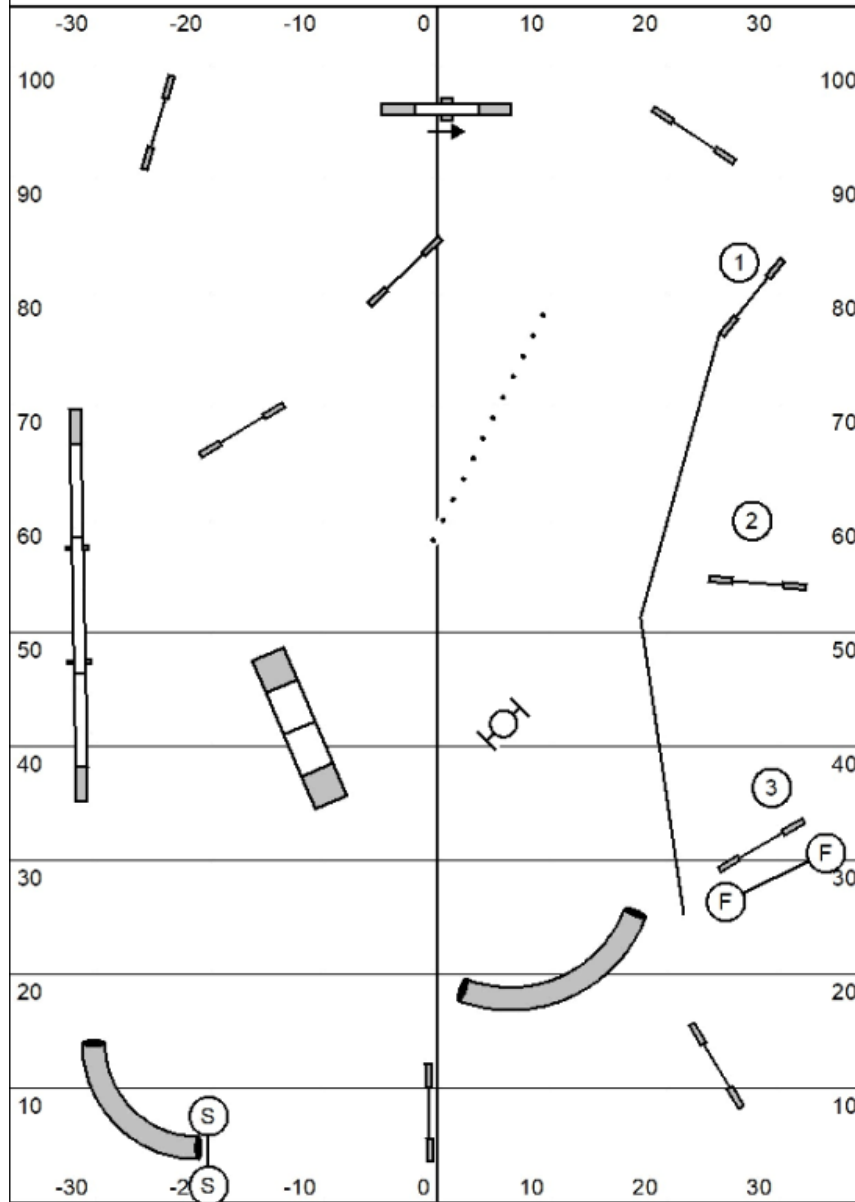

**Starters/P1Gamblers
PAWS
1/18/25
Jason Pierce**

Opening Time: 25 seconds
1-3-5-7 Point System
Please Make all Contact Approaches safe
no contact to contact
Back to Back Ok if done safely

Need 18 points to Qualify

Closing Time:
24-20 15 seconds
16-12 16 seconds
8 17 seconds

performance add +2 seconds

Jumps 1 point
Tunnels and Tire 3 points
Weaves, Teeter and Aframe 5 points
Dogwalk 7 points