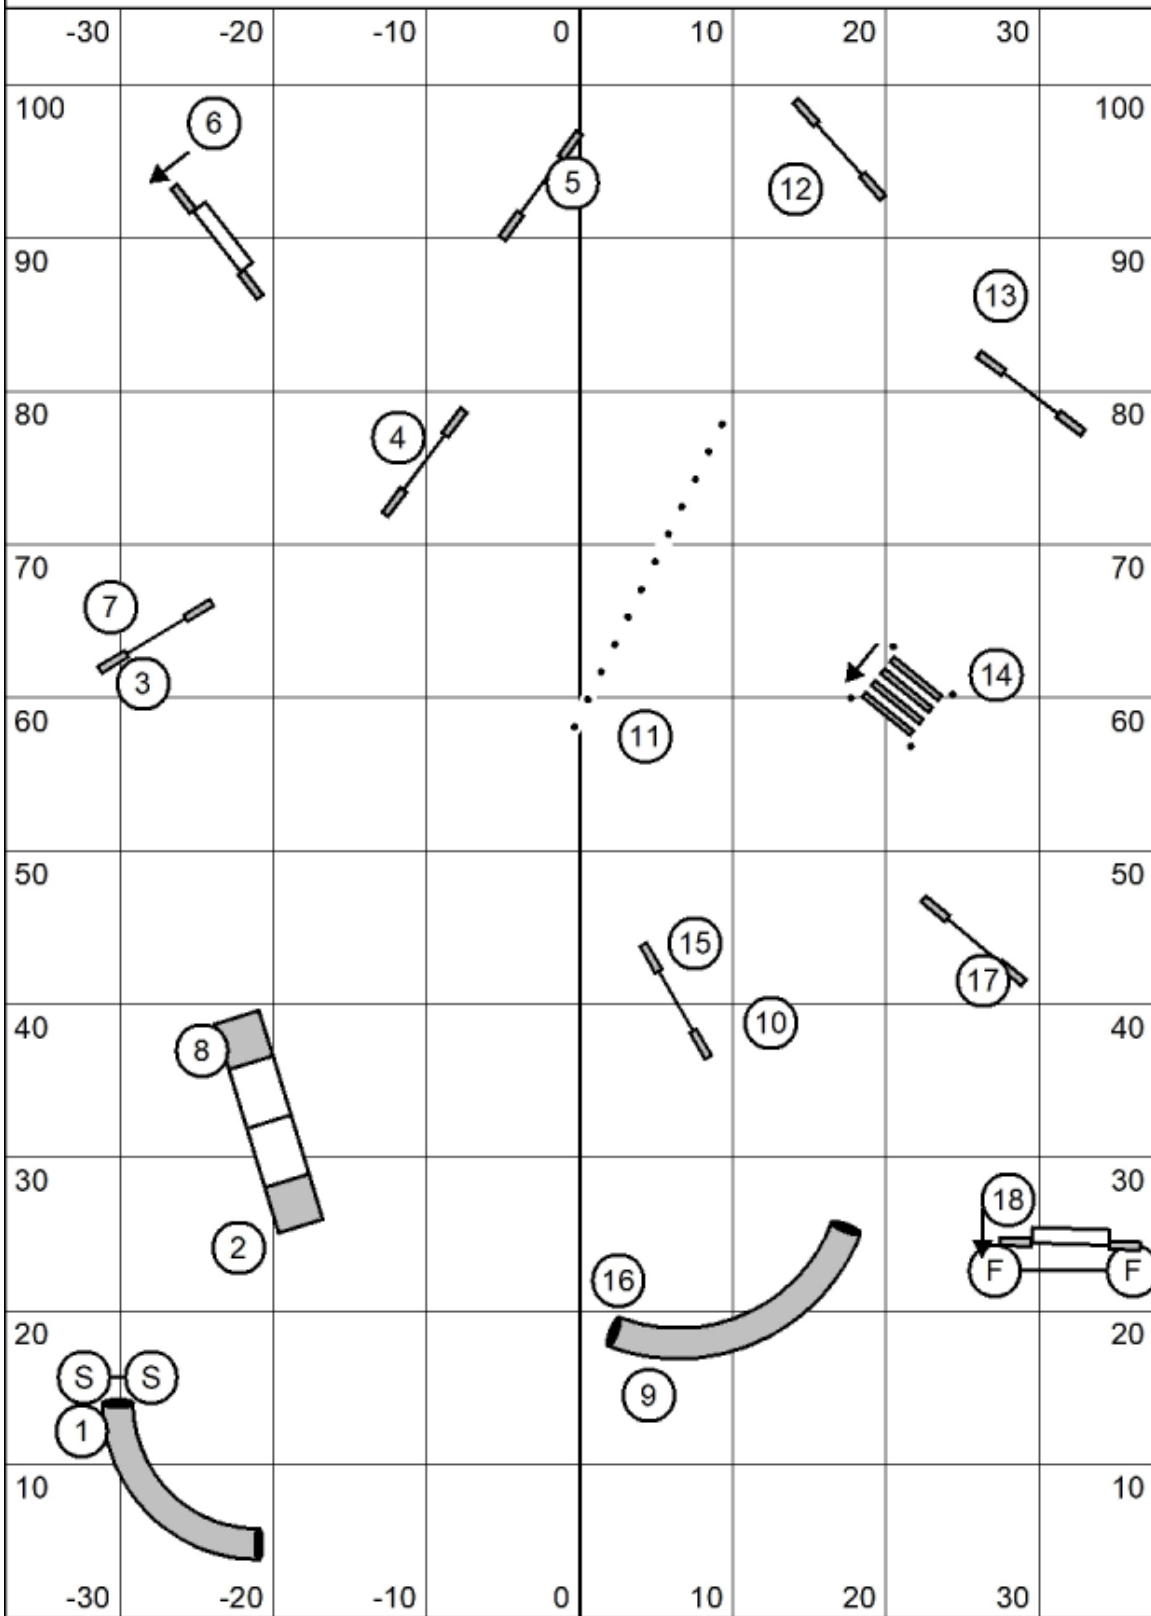

Steeplechase PAWS 1/18/25 Jason Pierce