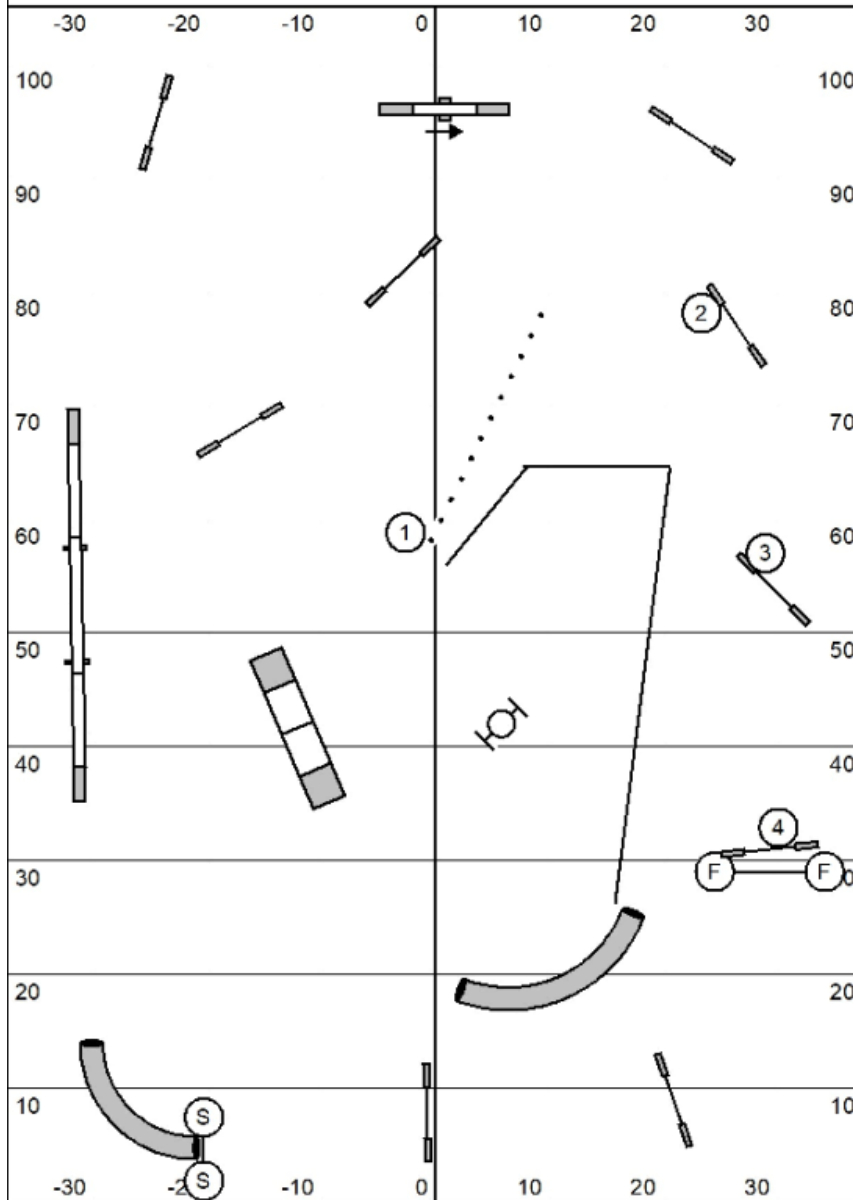

Opening Time: 25 seconds
1-3-5-7 Point System
Please Make all Contact Approaches safe
no contact to contact
Back to Back Ok if done safely

Need 18 points to Qualify

Closing Time:
24-20 16 seconds
16-12 17 seconds
8 18 seconds

performance add +2 seconds
Vets +4 seconds

Jumps 1 point
Tunnels and Tire 3 points
Weaves, Teeter and Aframe 5 points
Dogwalk 7 points

**Advanced/P11 Gamblers
PAWS
1/18/25
Jason Pierce**

Opening Time: 25 seconds
1-3-5-7 Point System
Please Make all Contact Approaches safe
no contact to contact
Back to Back Ok if done safely