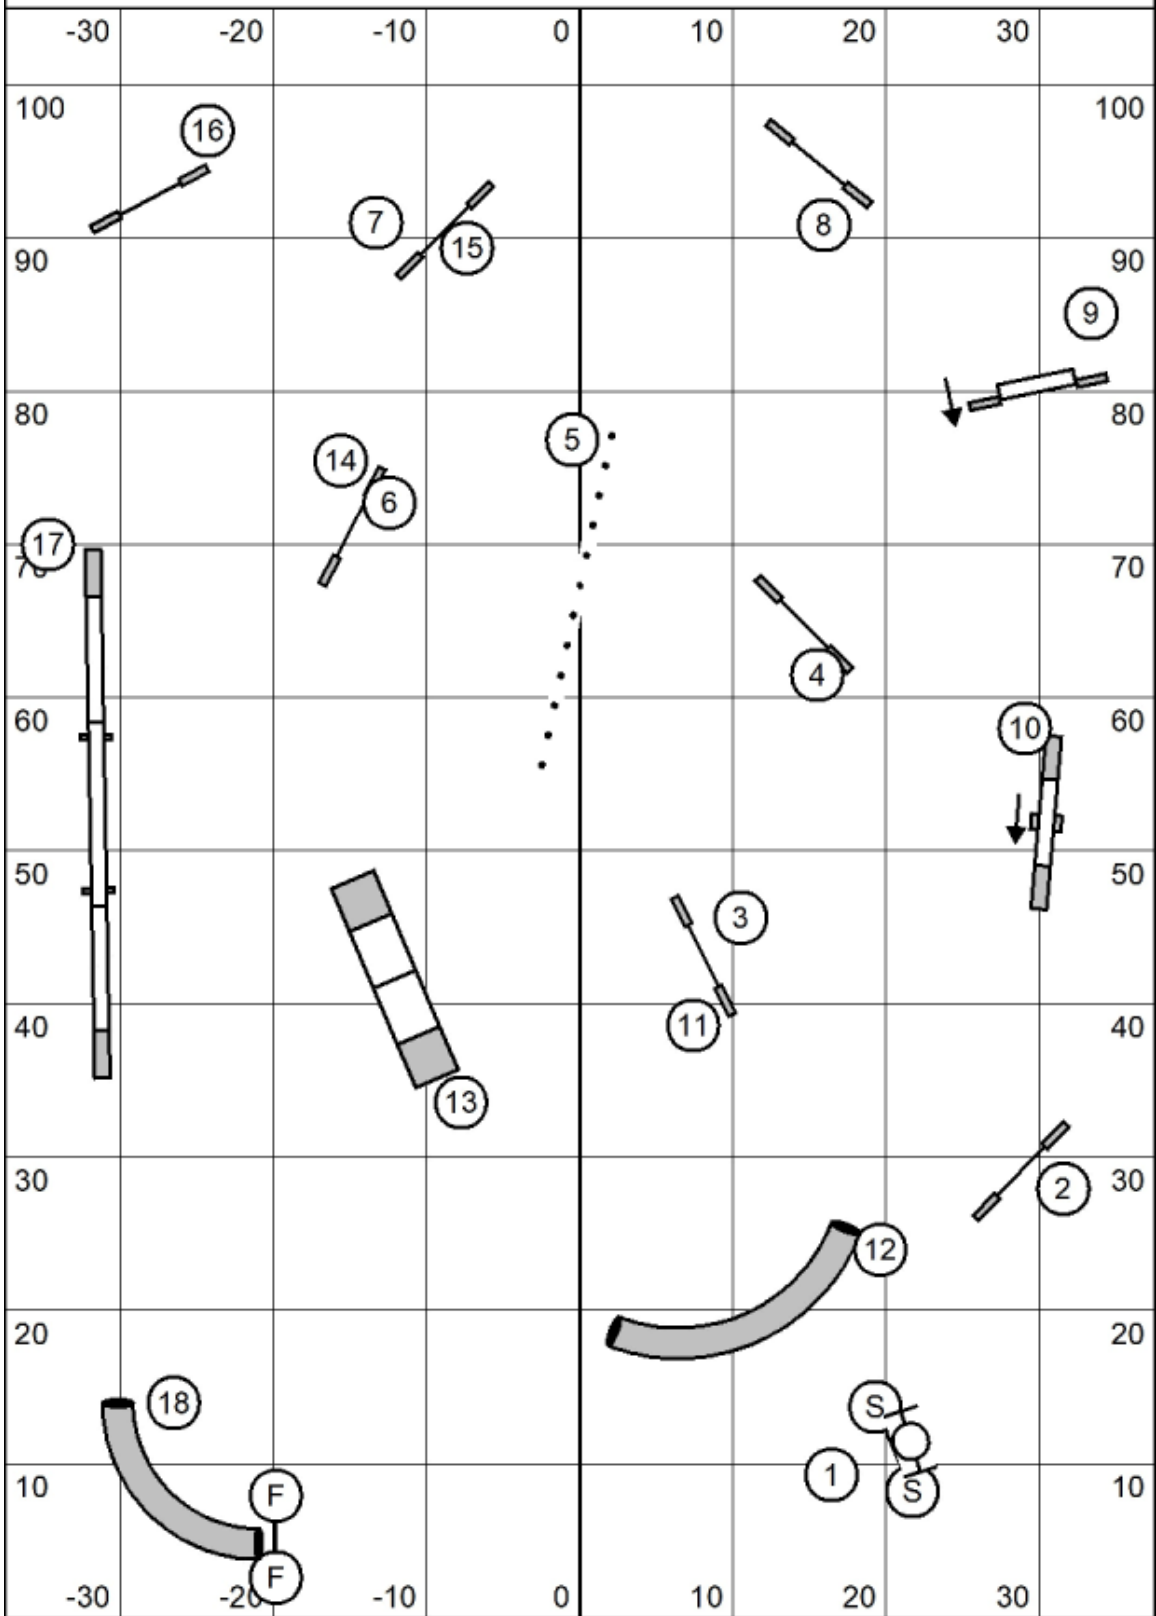

**Master/P111/Vets Standard
PAWS
1/18/25
Jason Pierce**

**Advanced/P11 Standard
PAWS
1/18/25
Jason Pierce**

**Starters/P1 Standard
PAWS
1/18/25
Jason Pierce**

Biathlon Standard PAWS 1/18/25 Jason Pierce

Master/P111/Vets Gamblers
PAWS
1/18/25
Jason Pierce

Opening Time: 25 seconds
1-3-5-7 Point System
Please Make all Contact Approaches safe
no contact to contact
Back to Back Ok if done safely

Need 18 points to Qualify

Closing Time:
24-20 16 seconds
16-12 17 seconds
8 18 seconds

performance add +2 seconds
Vets +4 seconds

Jumps 1 point
Tunnels and Tire 3 points
Weaves, Teeter and Aframe 5 points
Dogwalk 7 points

**Advanced/P11 Gamblers
PAWS
1/18/25
Jason Pierce**

Opening Time: 25 seconds
1-3-5-7 Point System
Please Make all Contact Approaches safe
no contact to contact
Back to Back Ok if done safely

**Starters/P1Gamblers
PAWS
1/18/25
Jason Pierce**

Opening Time: 25 seconds
1-3-5-7 Point System
Please Make all Contact Approaches safe
no contact to contact
Back to Back Ok if done safely

Need 18 points to Qualify