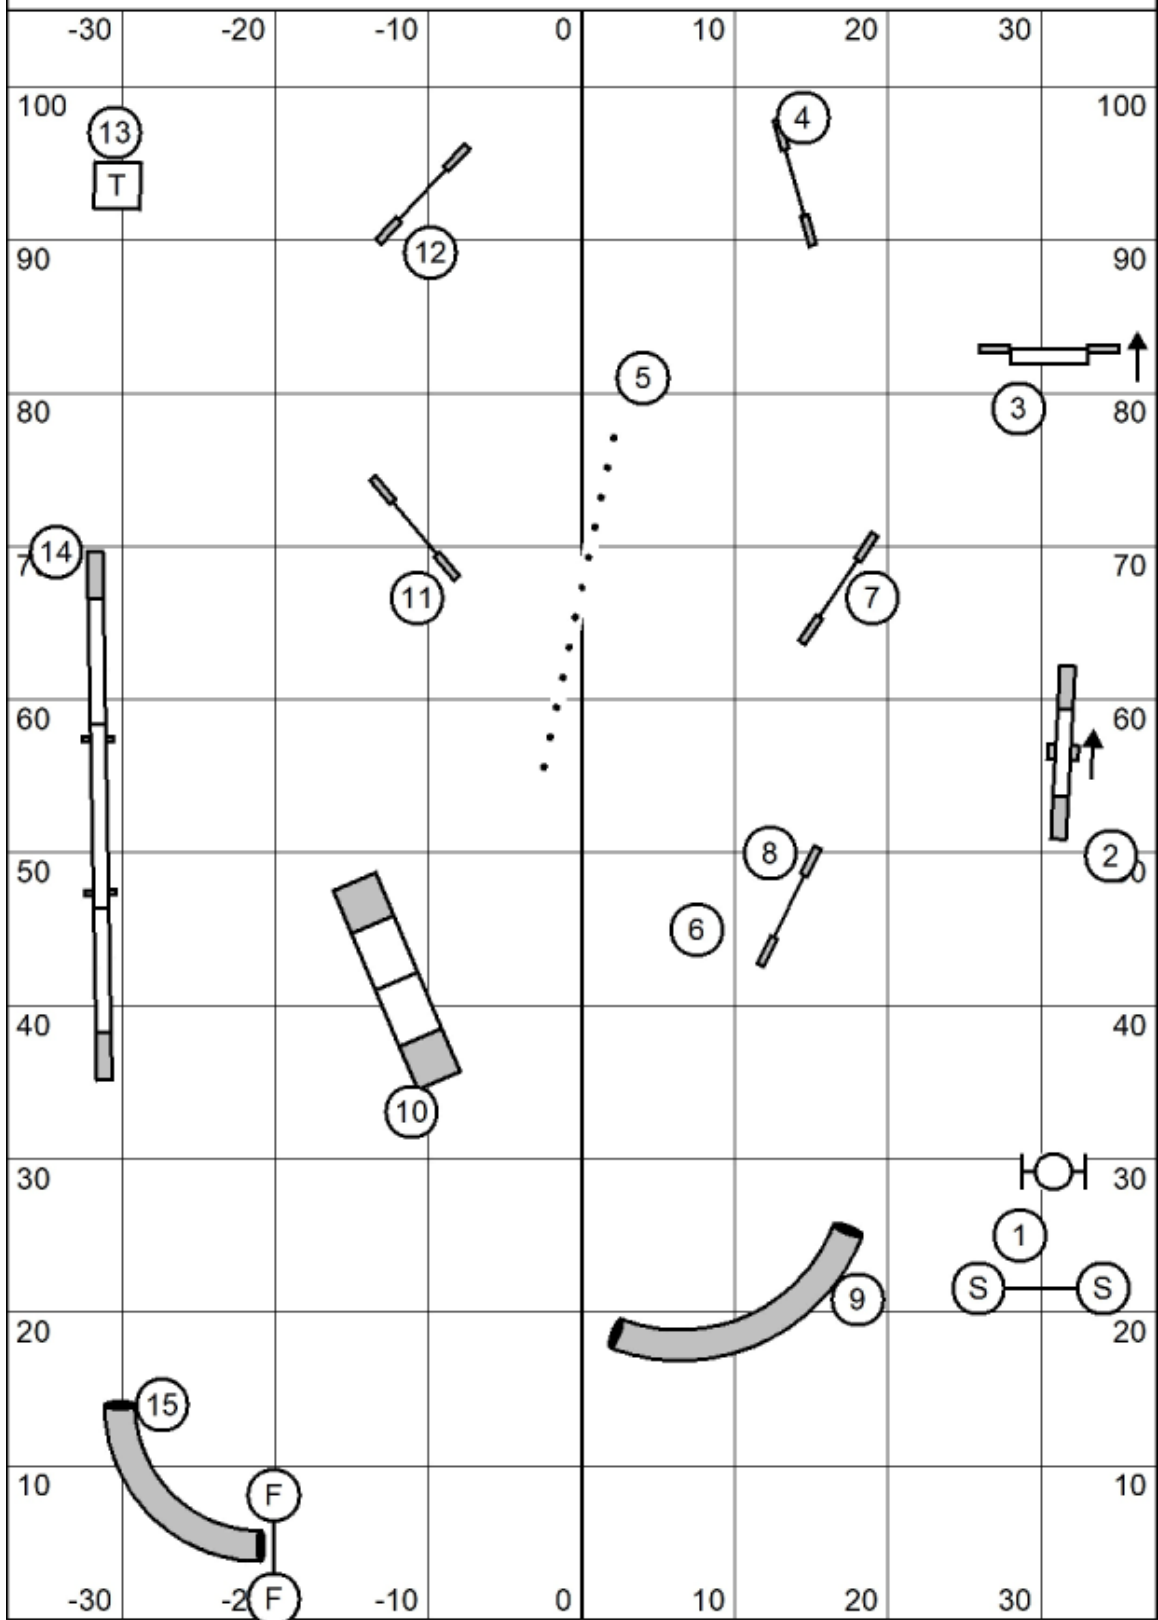

**Starters/P1 Standard
PAWS
1/18/25
Jason Pierce**