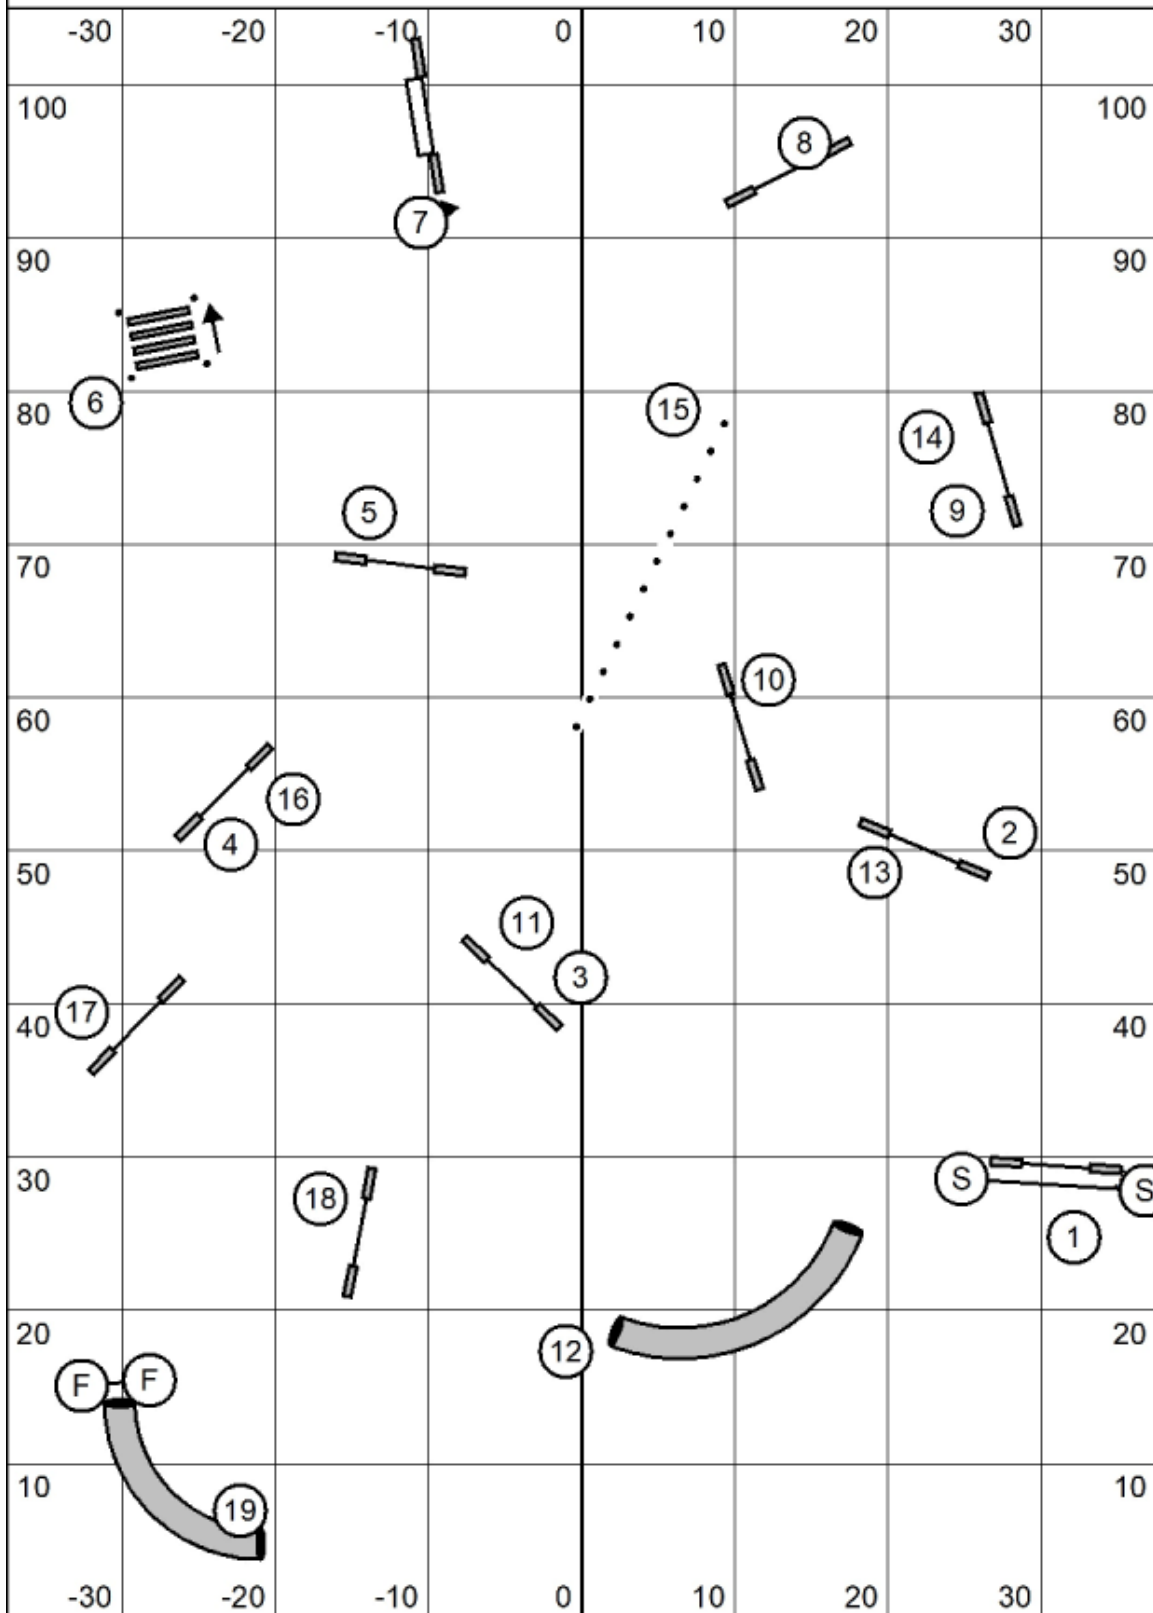

Biathlon Jumpers

PAWS

1/18/25

Jason Pierce