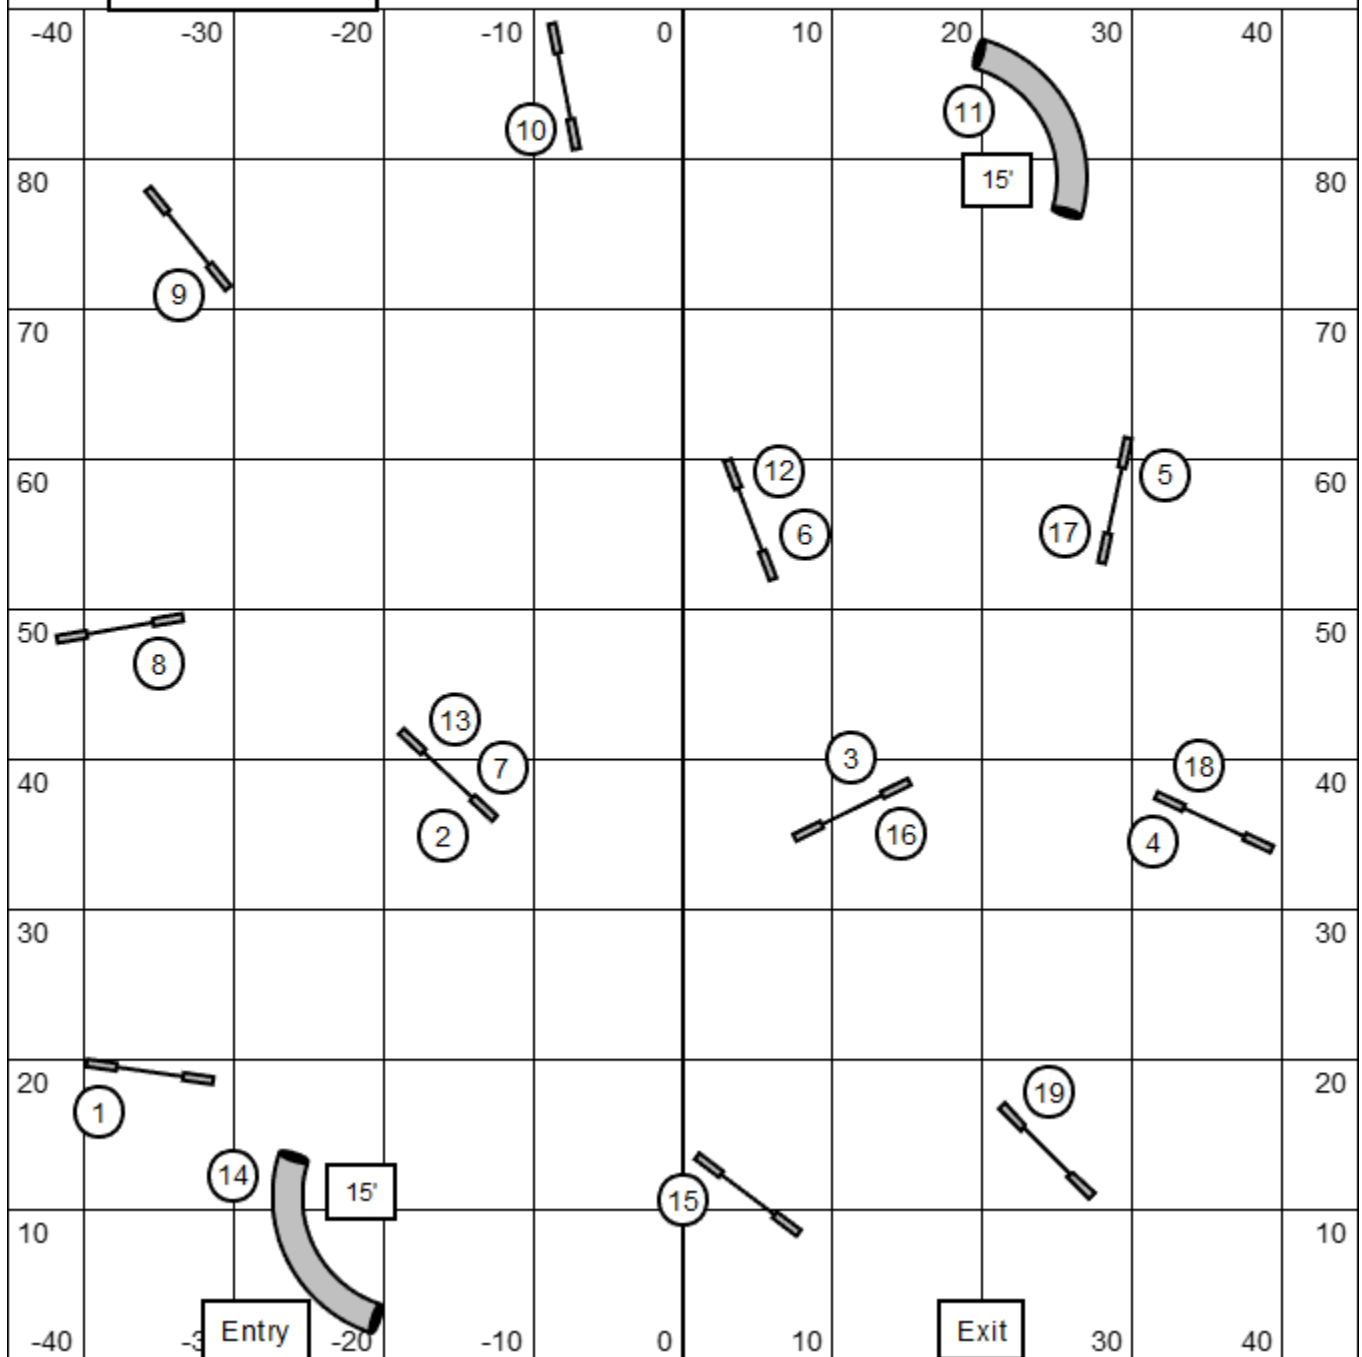

CNE UKI Trial
01/05/25
Speedstakes
Senior/Champion

Judged by Erin Schaefer
Designed by Ashley Deacon
Course map is an approximation
Indoors on turf