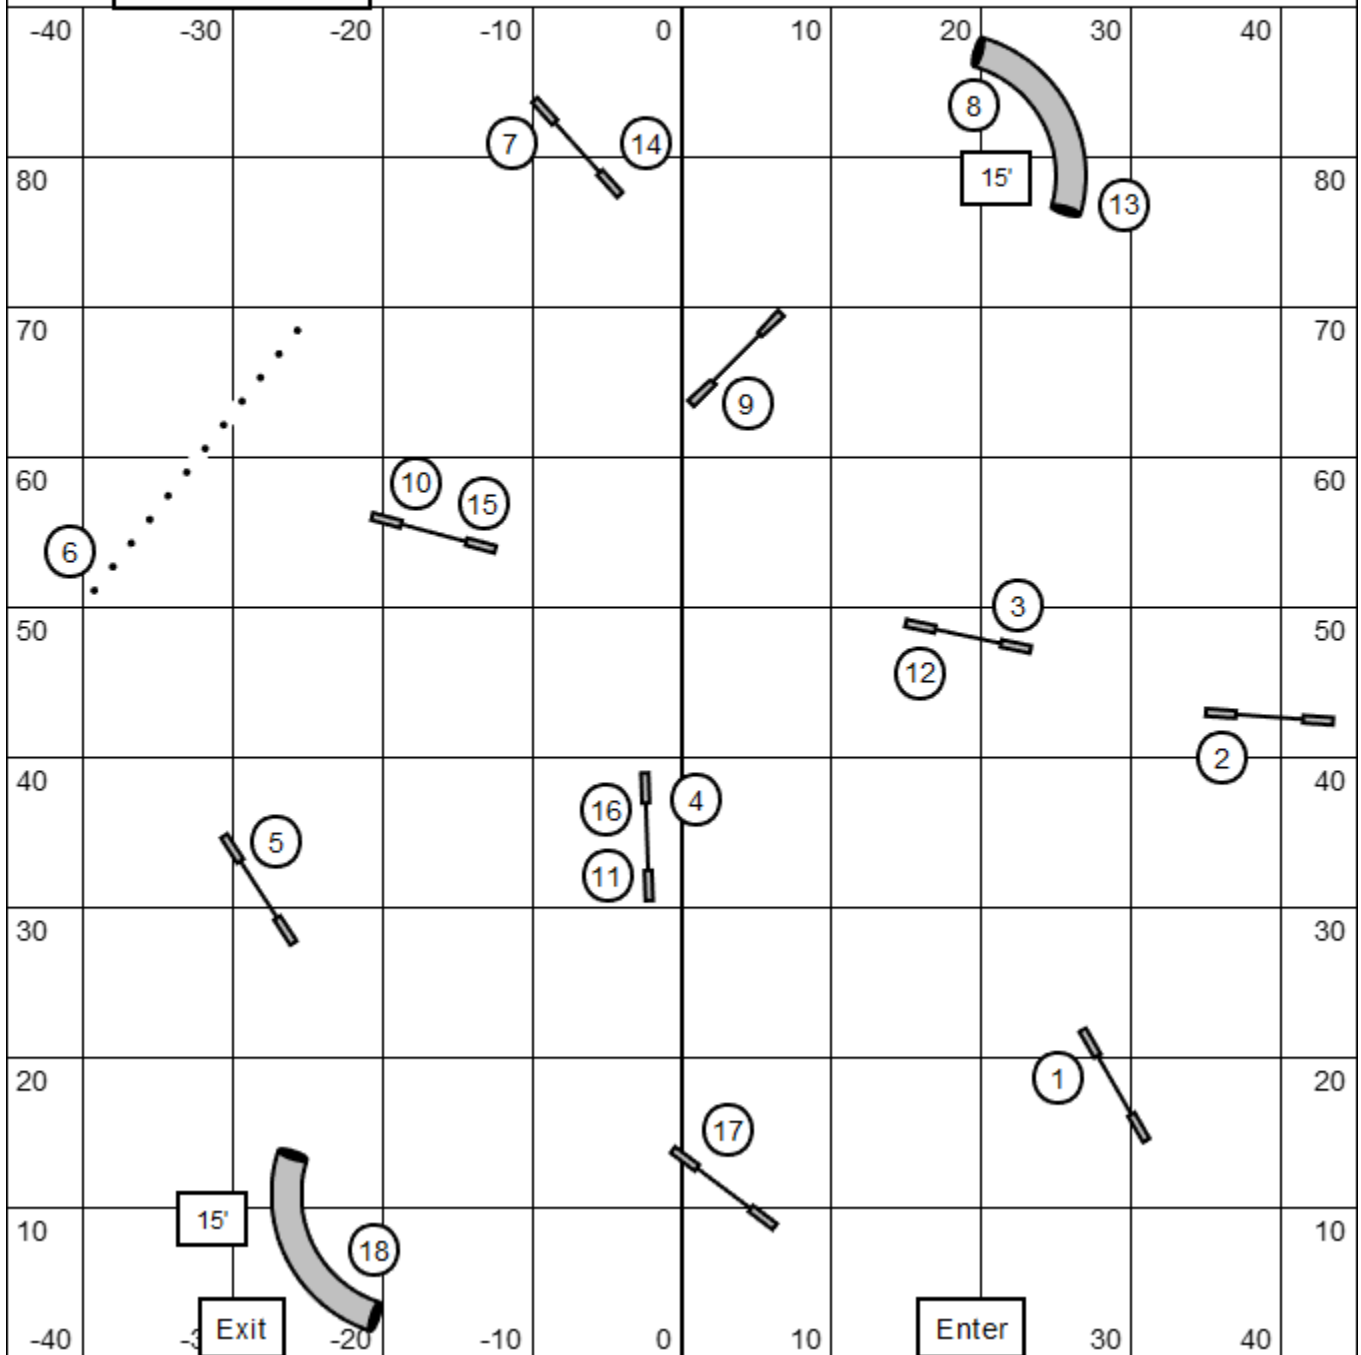

CNE UKI Trial
01/05/25
Jumping 1
Beginner/Novice

Judged by Erin Schaefer
Designed by Ashley Deacon
Course map is an approximation
Indoors on turf

CNE UKI Trial
01/05/25
Jumping 1
Senior/Champion

Judged by Erin Schaefer
Designed by Ashley Deacon
Course map is an approximation
Indoors on turf

CNE UKI Trial
01/05/25
Jumping 2
Beginner/Novice

Judged by Erin Schaefer
Designed by Ashley Deacon
Course map is an approximation
Indoors on turf

CNE UKI Trial
01/05/25
Jumping 2
Senior/Champion

Judged by Erin Schaefer
Designed by Ashley Deacon
Course map is an approximation
Indoors on turf

CNE UKI Trial
01/05/25
Snooker
Open

Judged by Erin Schaefer
Designed by Ashley Deacon
Course map is an approximation
Indoors on turf

Time
Large (20" 22" 24") : 45 secs
Small dogs (8" 12" 16") : 47 secs
Select +2 secs (20/16 large, 4/8/12 small)

4 reds - 4th red is only if you fault another red.
Must take finish for score in direction indicated
Opening: 2, 3 and 4 any direction - combos 5, 6 and 7 in any order
Closing: 2 is bidirectional - the rest as numbered
Start and Finish live after start