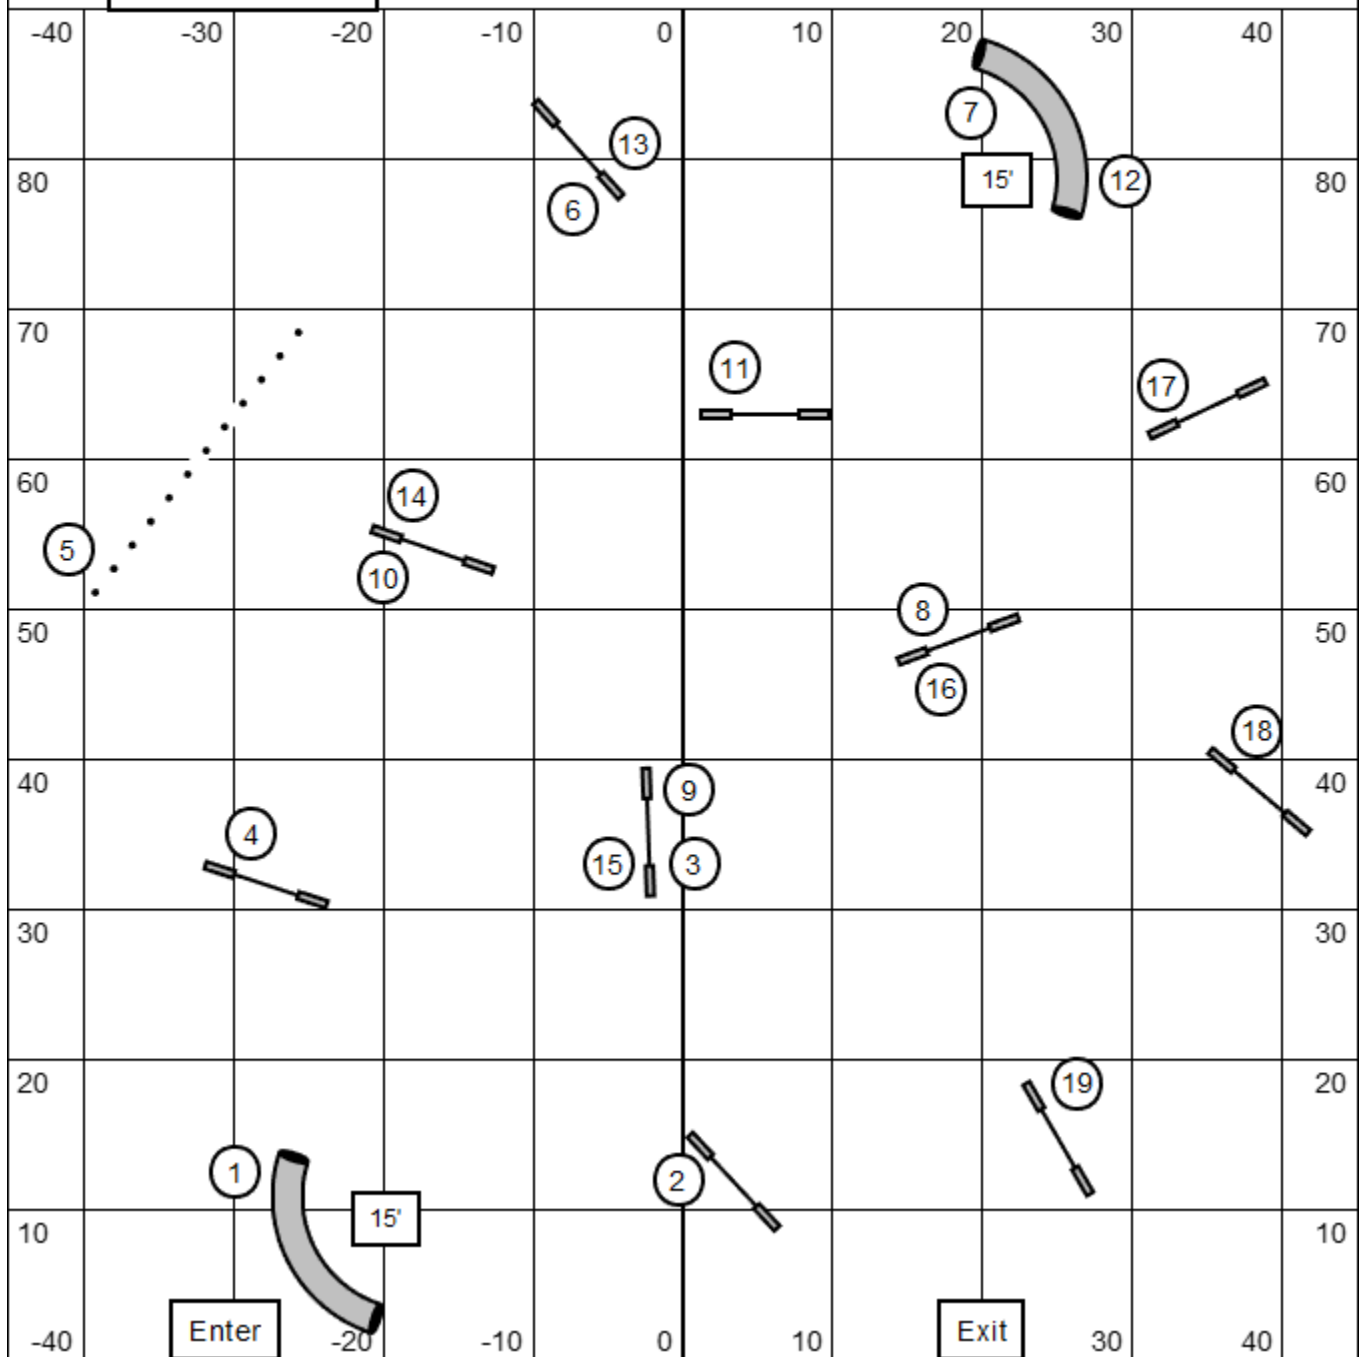

CNE UKI Trial
01/05/25
Jumping 1
Senior/Champion

Judged by Erin Schaefer
Designed by Ashley Deacon
Course map is an approximation
Indoors on turf