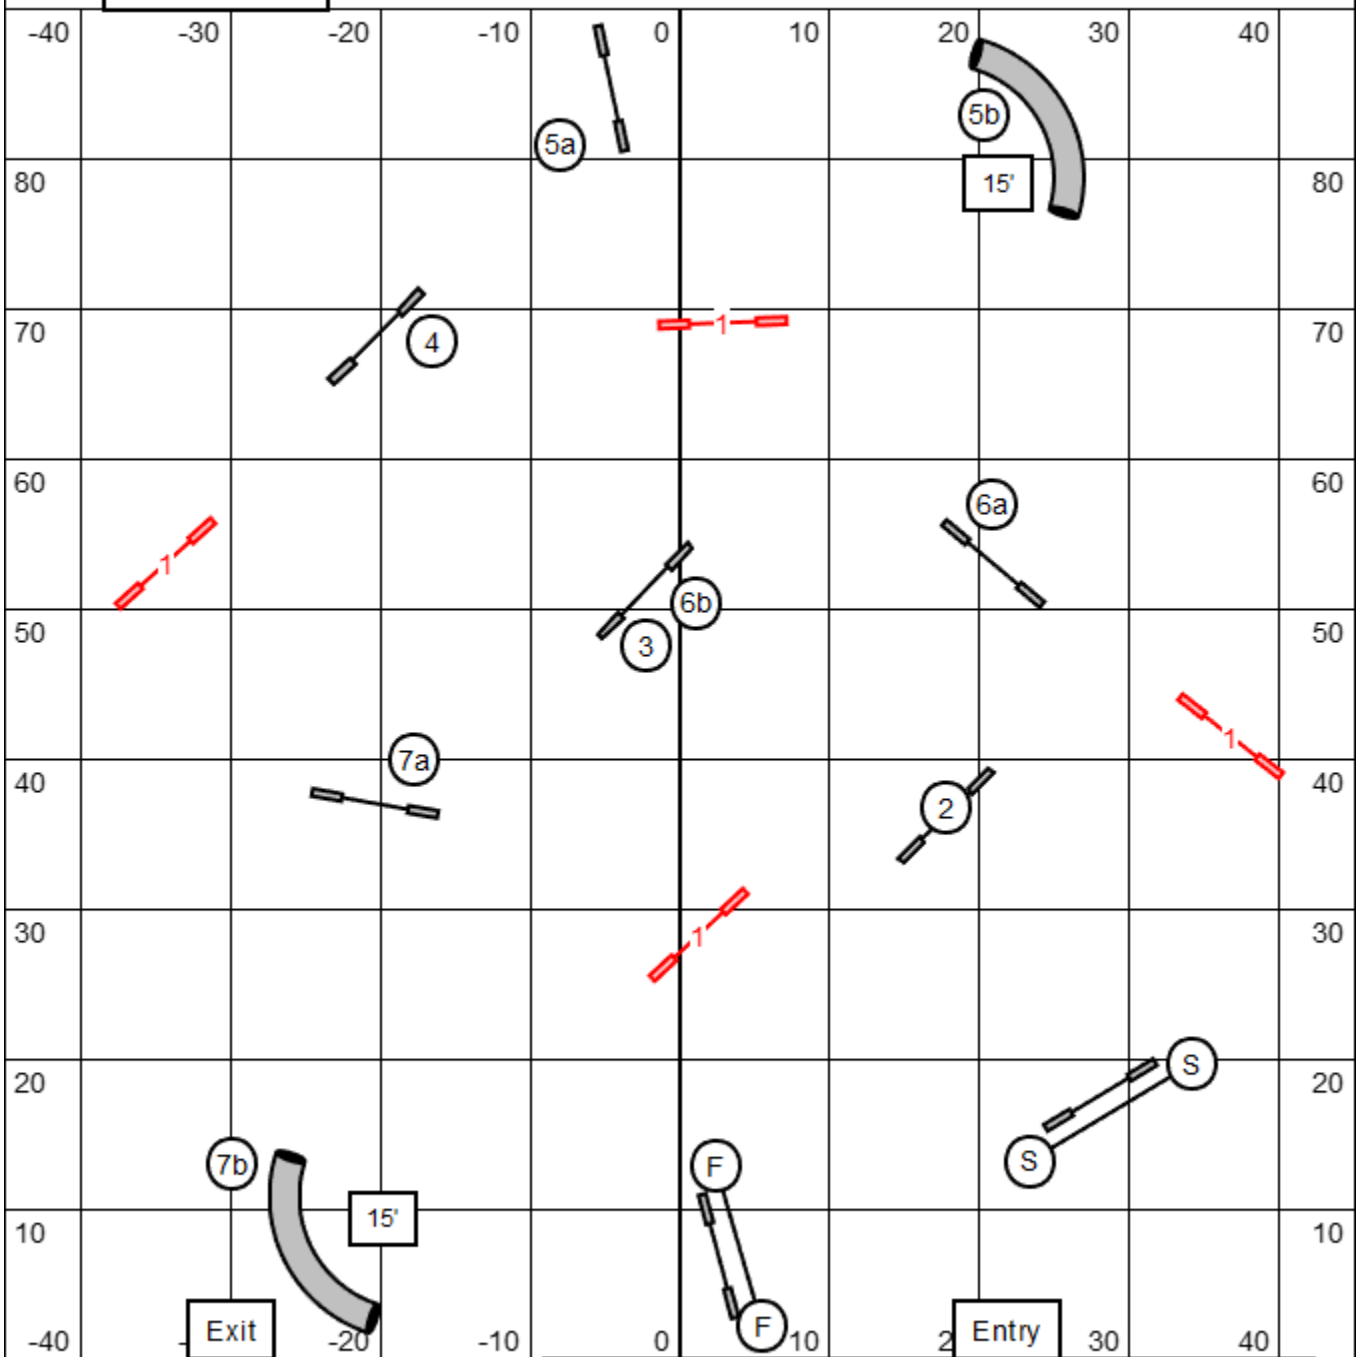

CNE UKI Trial
01/05/25
Jumping 1
Beginner/Novice

Judged by Erin Schaefer
Designed by Ashley Deacon
Course map is an approximation
Indoors on turf

CNE UKI Trial
01/05/25
Jumping 1
Senior/Champion

Judged by Erin Schaefer
Designed by Ashley Deacon
Course map is an approximation
Indoors on turf

CNE UKI Trial
01/05/25
Jumping 2
Beginner/Novice

Judged by Erin Schaefer
Designed by Ashley Deacon
Course map is an approximation
Indoors on turf

CNE UKI Trial
01/05/25
Jumping 2
Senior/Champion

Judged by Erin Schaefer
Designed by Ashley Deacon
Course map is an approximation
Indoors on turf

CNE UKI Trial
01/05/25
Snooker
Open

Judged by Erin Schaefer
Designed by Ashley Deacon
Course map is an approximation
Indoors on turf

Time
Large (20" 22" 24") : 45 secs
Small dogs (8" 12" 16") : 47 secs
Select +2 secs (20/16 large, 4/8/12 small)

4 reds - 4th red is only if you fault another red.
Must take finish for score in direction indicated
Opening: 2, 3 and 4 any direction - combos 5, 6 and 7 in any order
Closing: 2 is bidirectional - the rest as numbered
Start and Finish live after start