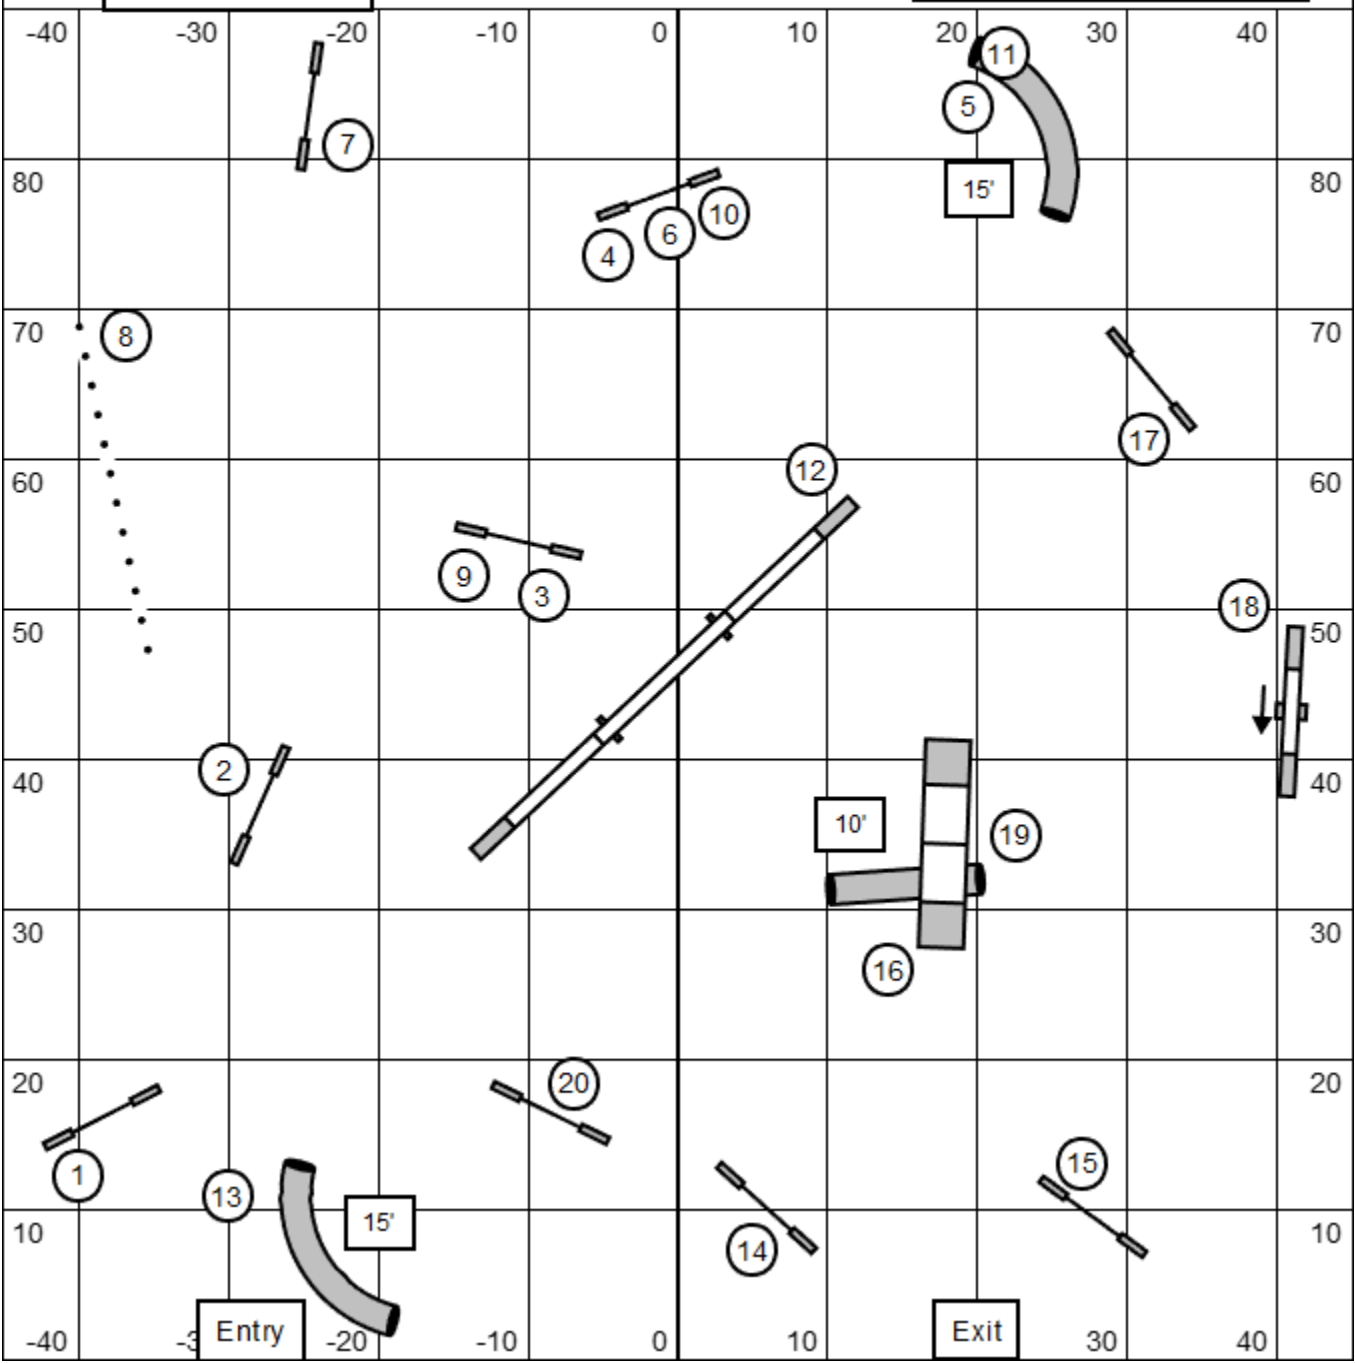

CNE UKI Trial
01/05/25
Agility 1
Senior/Champion

Judged by Erin Schaefer
Designed by Ashley Deacon
Course map is an approximation
Indoors on turf