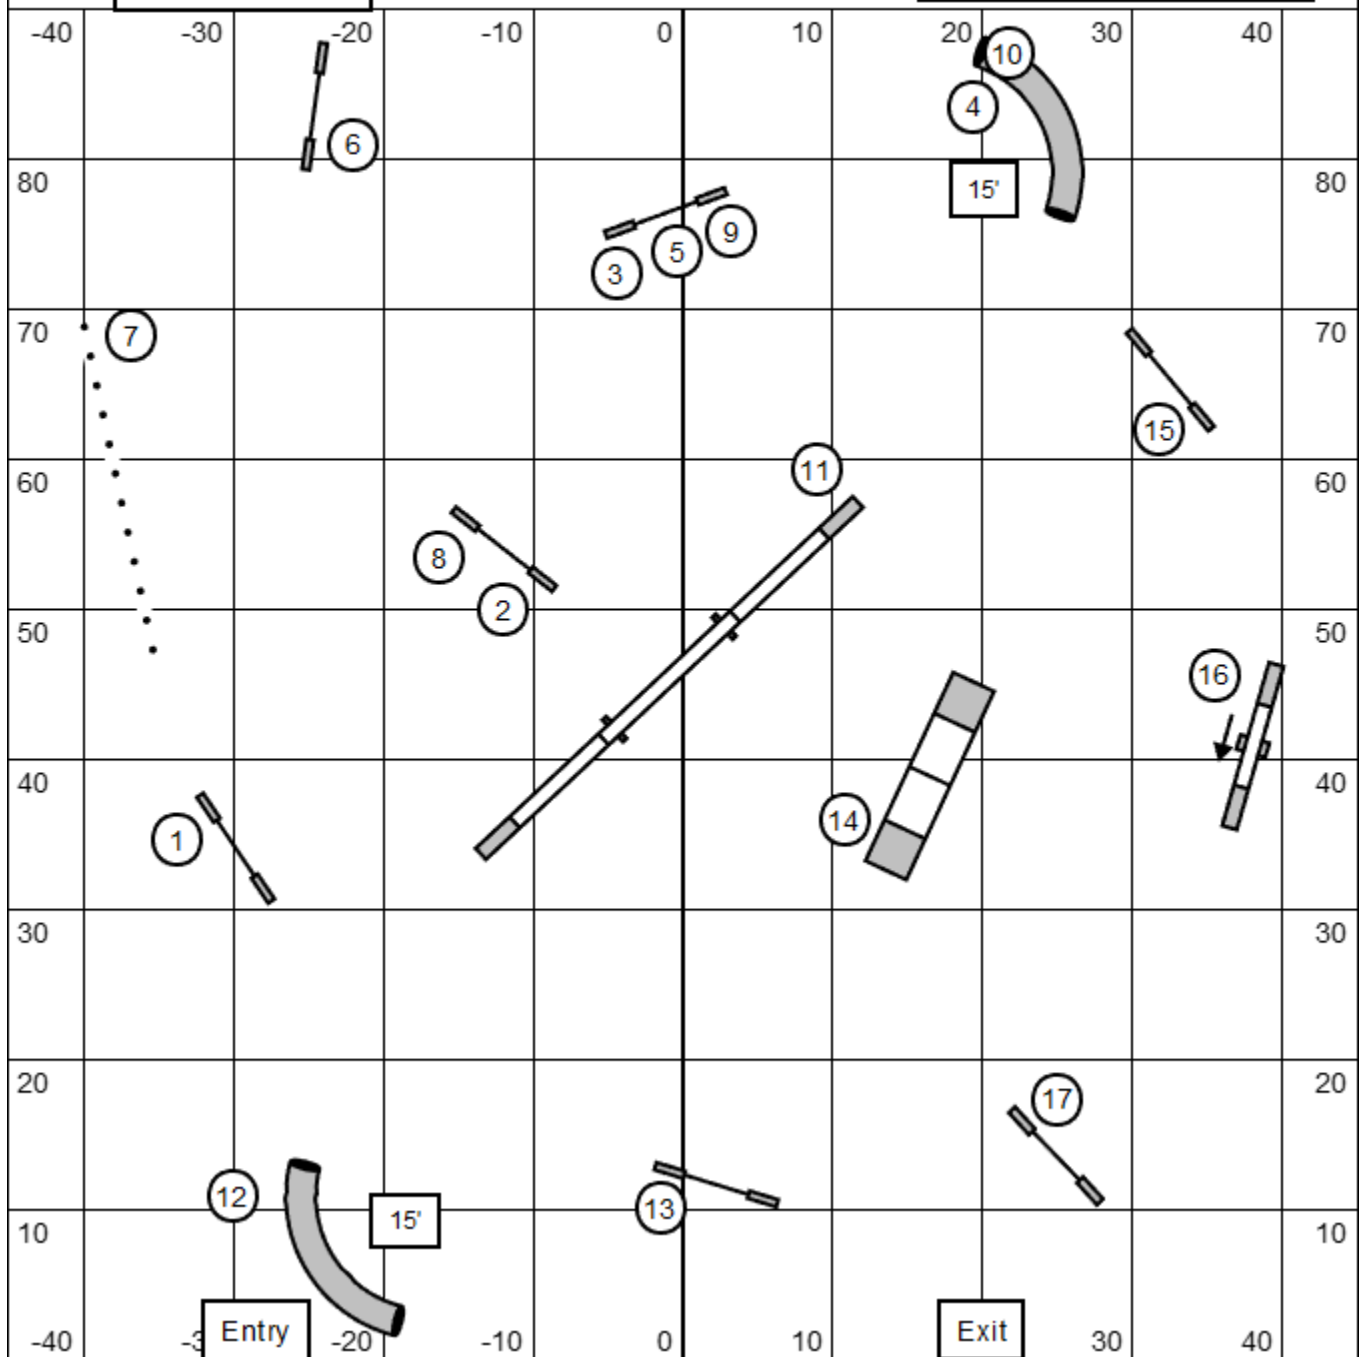

CNE UKI Trial
01/05/25
Agility 1
Beginner/Novice

Judged by Erin Schaefer
Designed by Ashley Deacon
Course map is an approximation
Indoors on turf