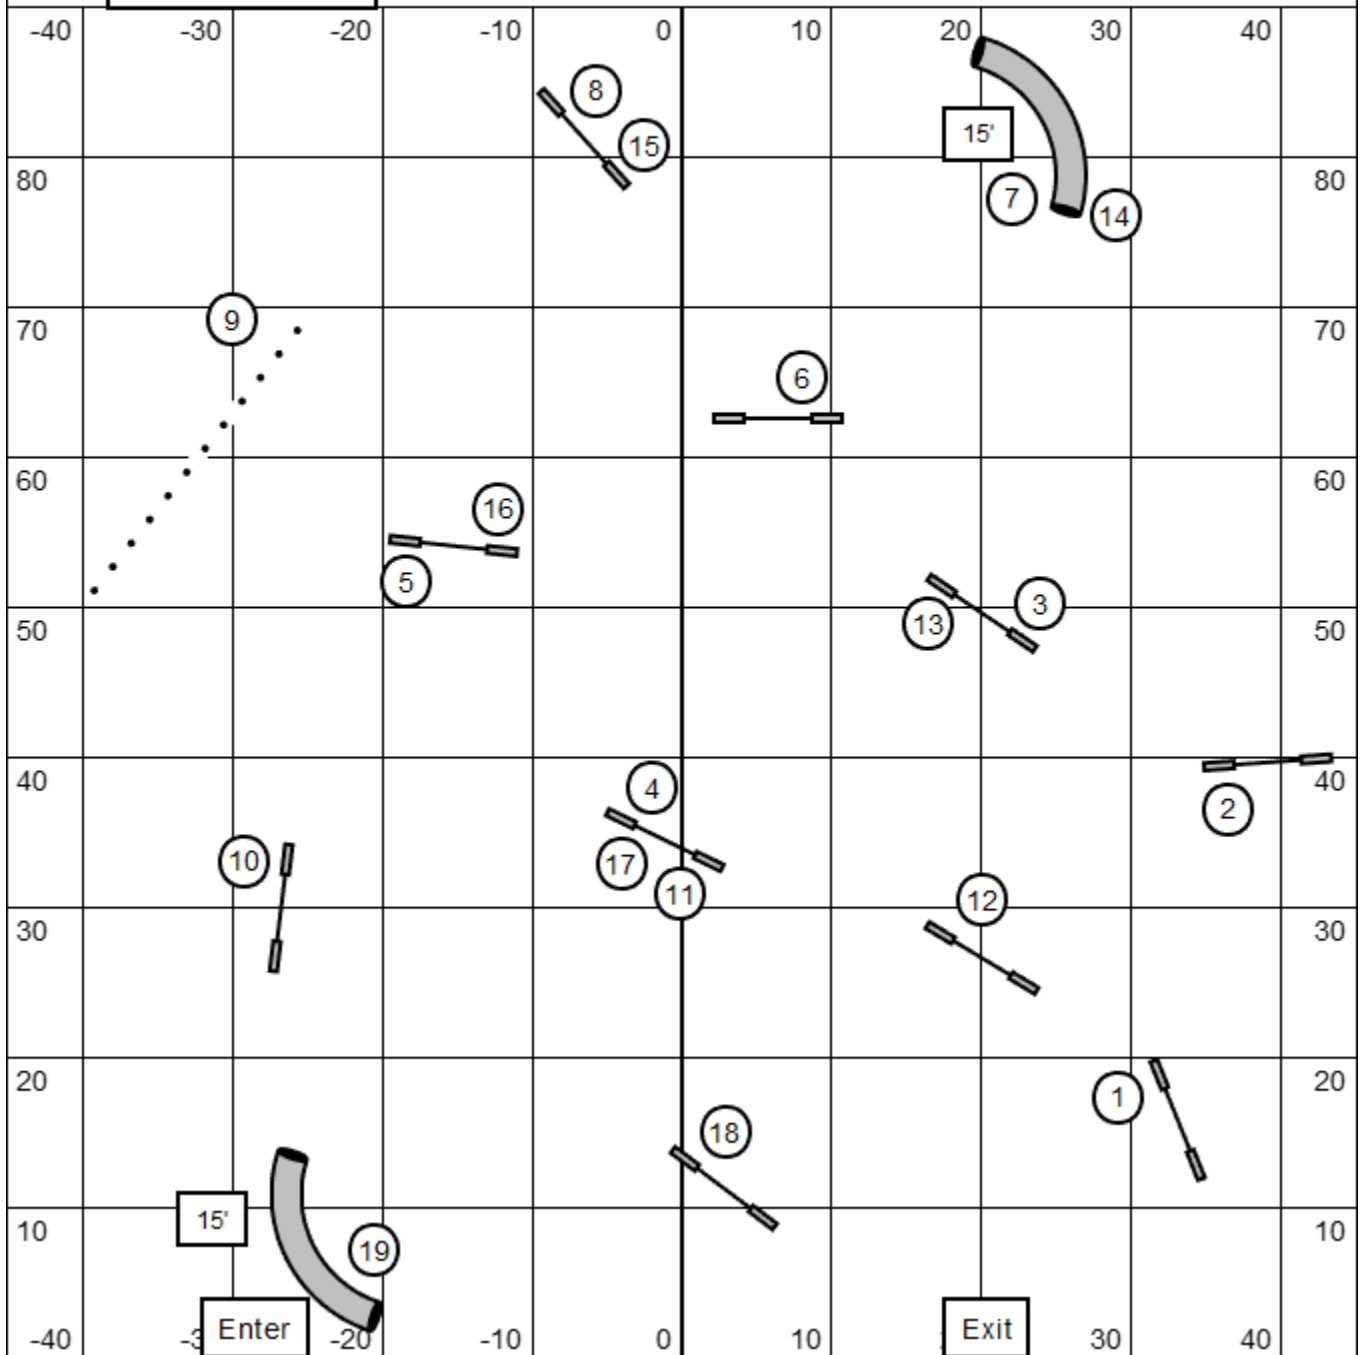

CNE UKI Trial
01/05/25
Jumping 1
Beginner/Novice

Judged by Erin Schaefer
Designed by Ashley Deacon
Course map is an approximation
Indoors on turf

CNE UKI Trial
01/05/25
Jumping 1
Senior/Champion

Judged by Erin Schaefer
Designed by Ashley Deacon
Course map is an approximation
Indoors on turf

CNE UKI Trial
01/05/25
Jumping 2
Beginner/Novice

Judged by Erin Schaefer
Designed by Ashley Deacon
Course map is an approximation
Indoors on turf

CNE UKI Trial
01/05/25
Jumping 2
Senior/Champion

Judged by Erin Schaefer
Designed by Ashley Deacon
Course map is an approximation
Indoors on turf

CNE UKI Trial
01/05/25
Snooker
Open

Judged by Erin Schaefer
Designed by Ashley Deacon
Course map is an approximation
Indoors on turf

Time
Large (20" 22" 24") : 45 secs
Small dogs (8" 12" 16") : 47 secs
Select +2 secs (20/16 large, 4/8/12 small)

4 reds - 4th red is only if you fault another red.
Must take finish for score in direction indicated
Opening: 2, 3 and 4 any direction - combos 5, 6 and 7 in any order
Closing: 2 is bidirectional - the rest as numbered
Start and Finish live after start