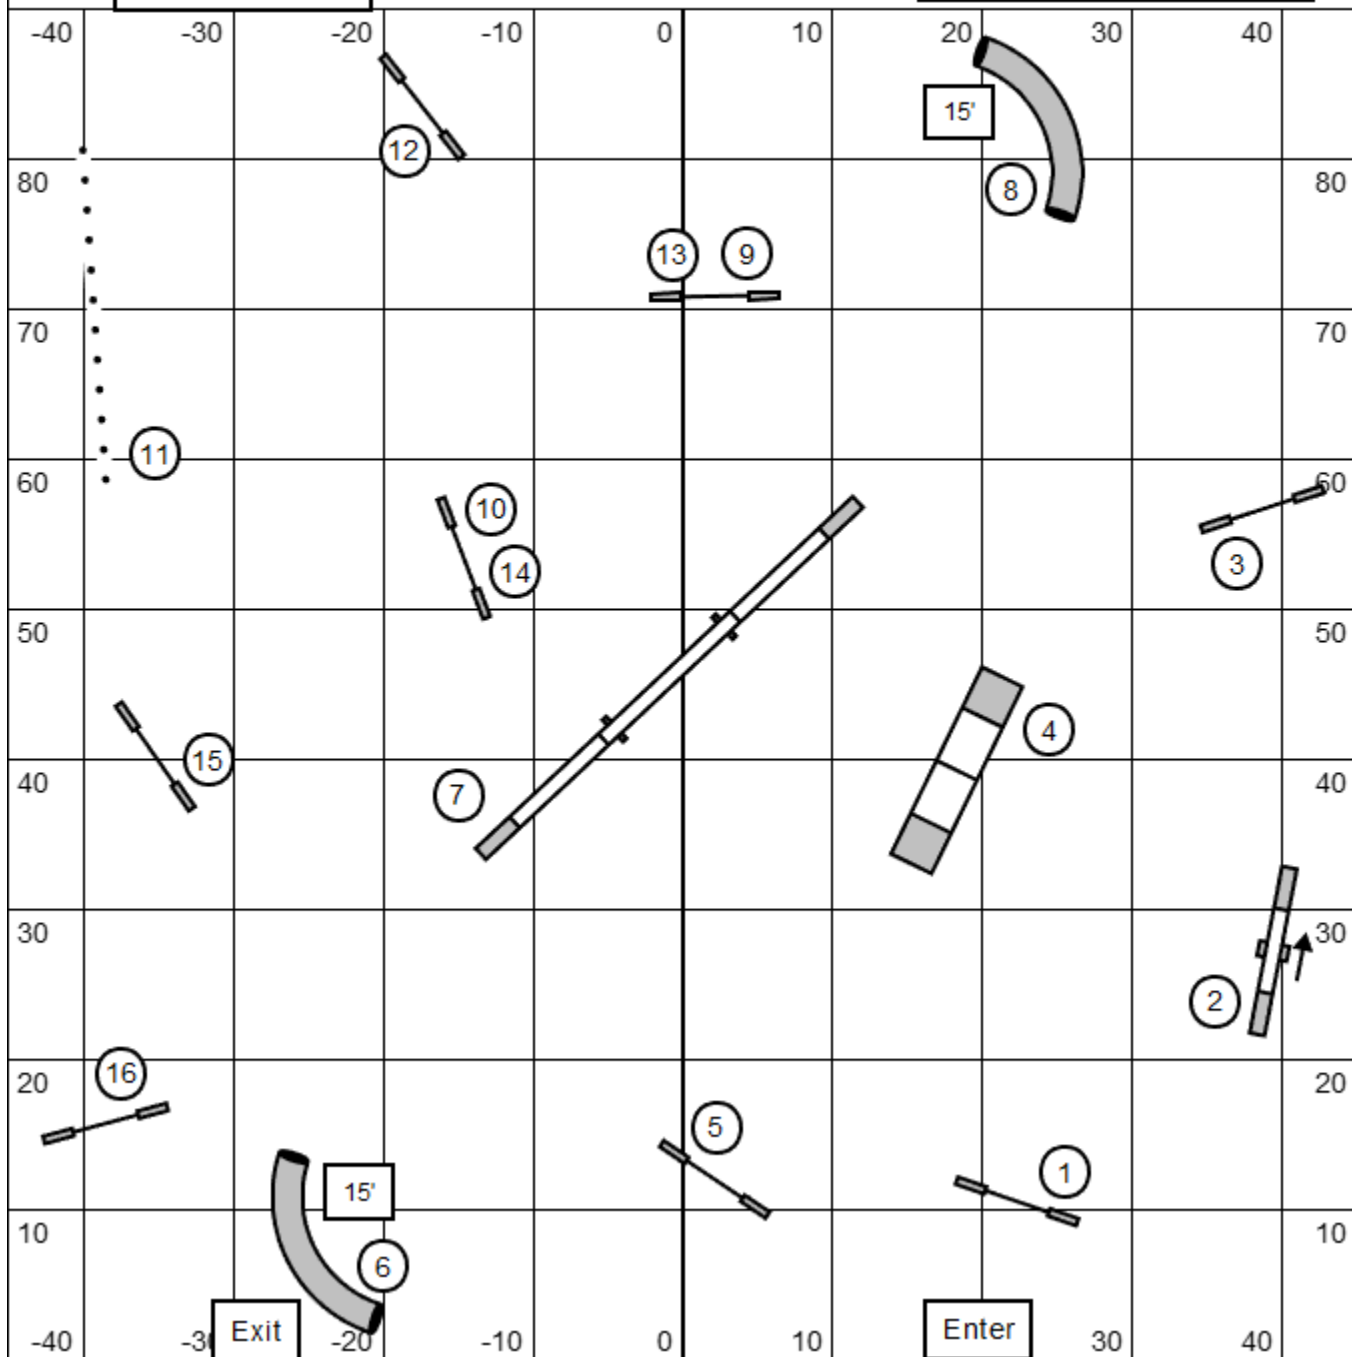

CNE UKI Trial
01/05/25
Agility 2
Beginner/Novice

Judged by Erin Schaefer
Designed by Ashley Deacon
Course map is an approximation
Indoors on turf