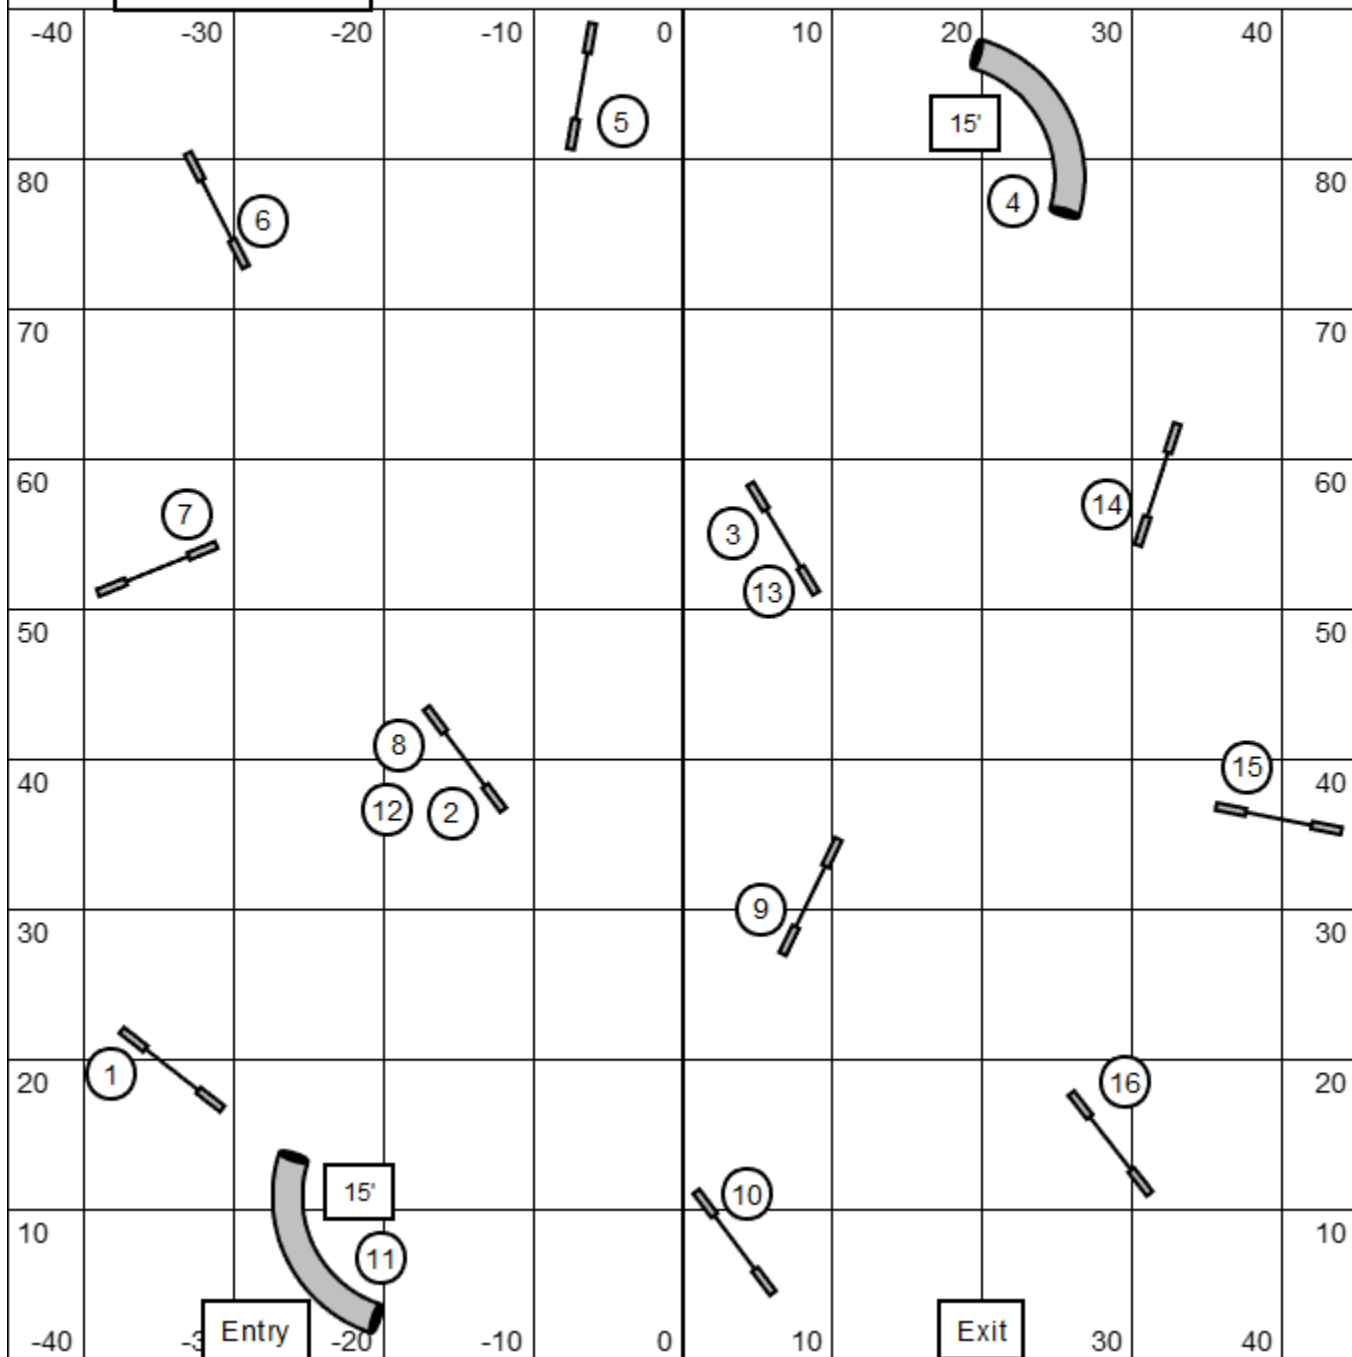

CNE UKI Trial
01/05/25
Speedstakes
Beginner/Novice

Judged by Erin Schaefer
Designed by Ashley Deacon
Course map is an approximation
Indoors on turf