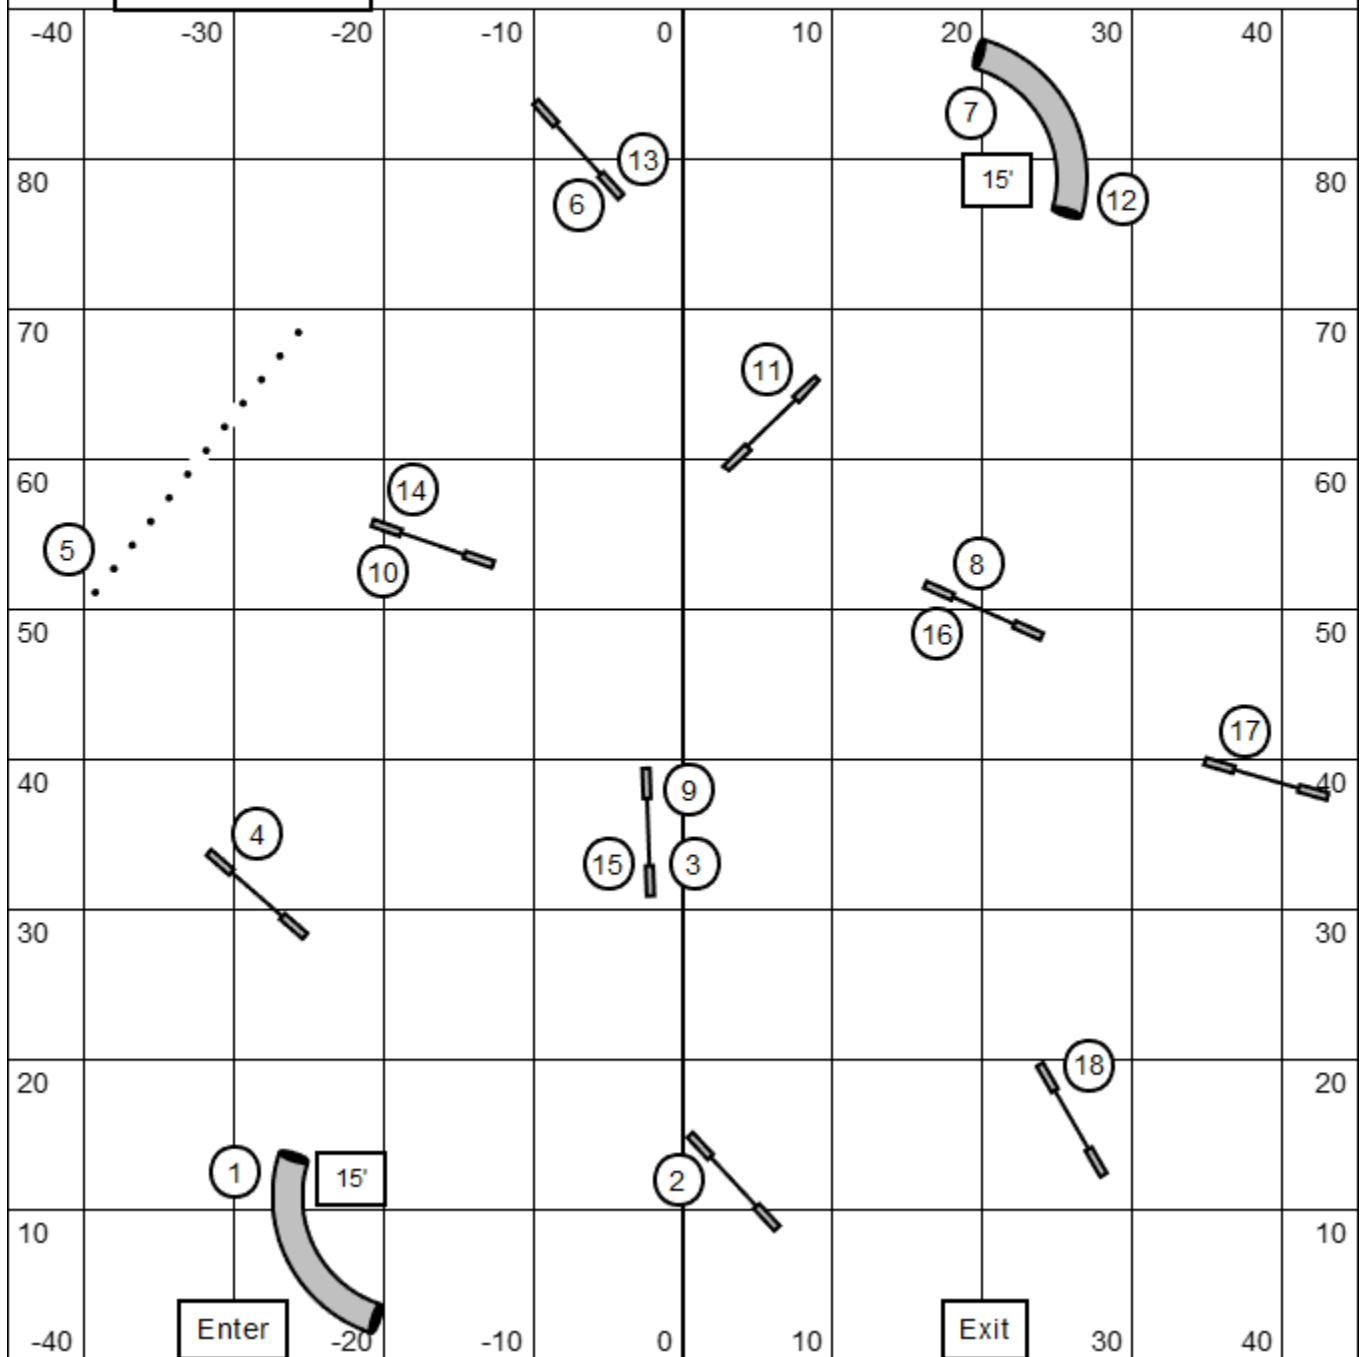

CNE UKI Trial
01/05/25
Jumping 1
Beginner/Novice

Judged by Erin Schaefer
Designed by Ashley Deacon
Course map is an approximation
Indoors on turf