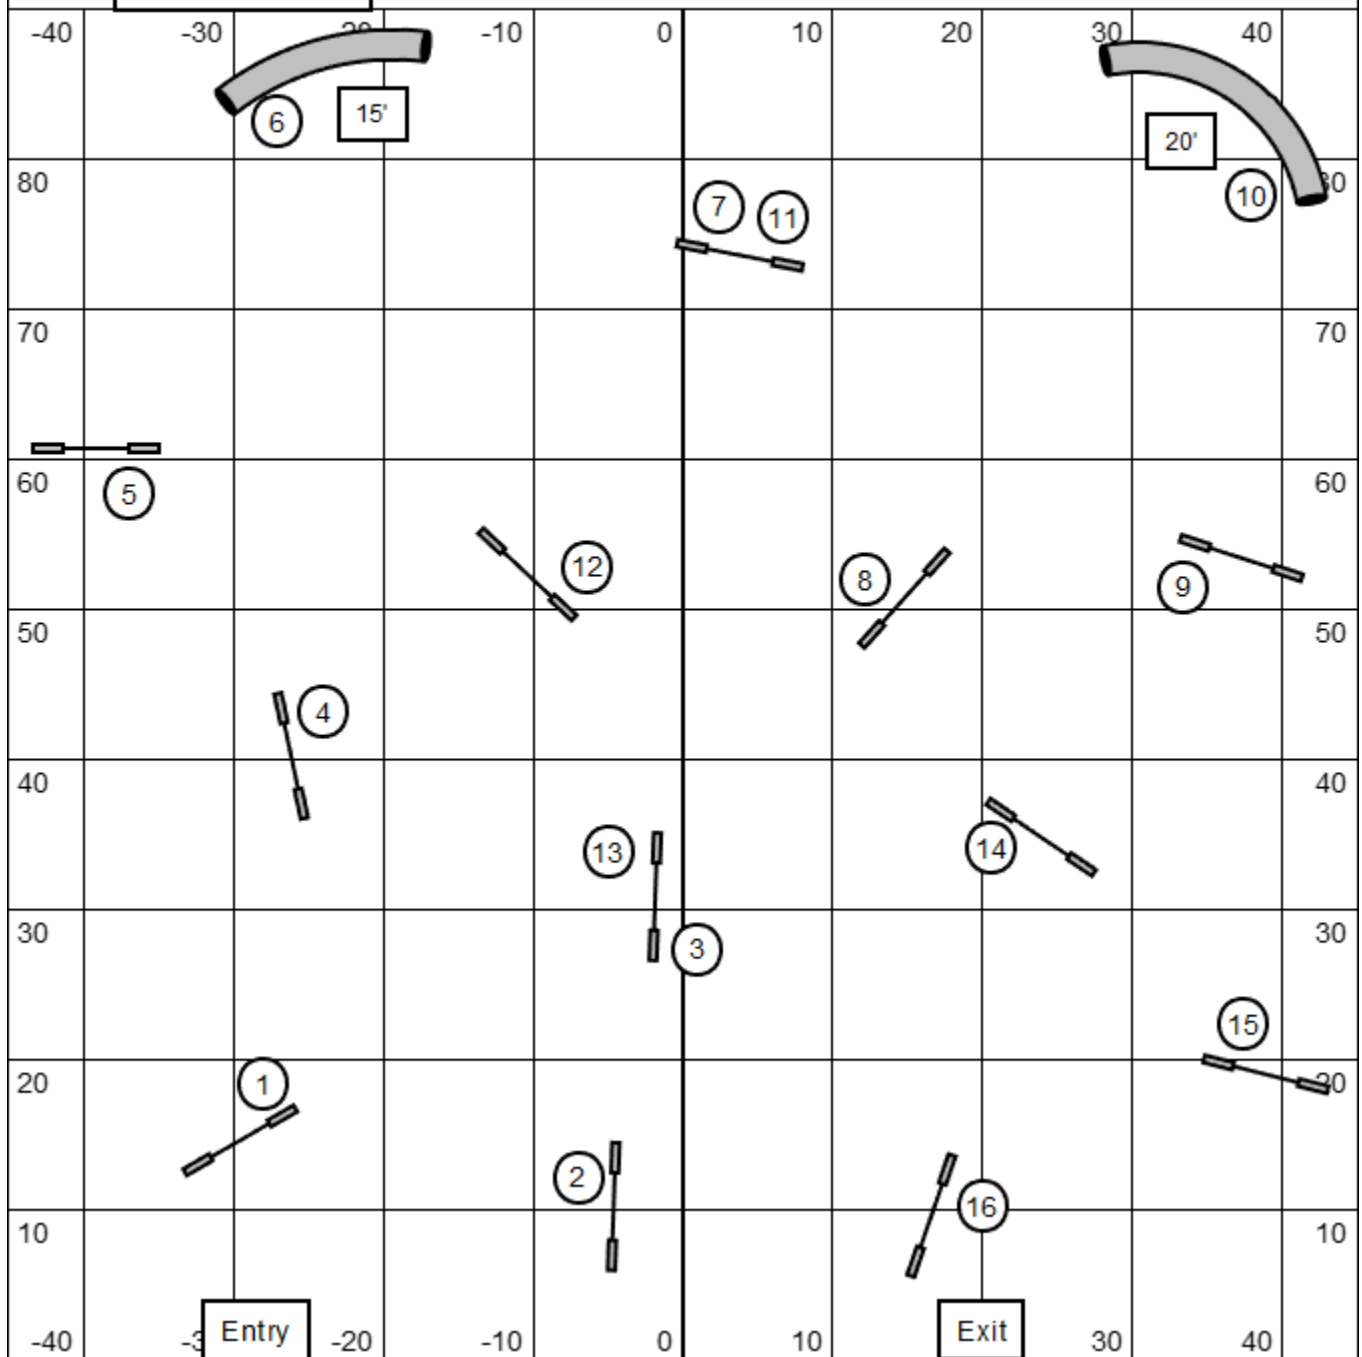

CNE UKI Trial
01/04/25
Speedstakes 1
Beginner/Novice

Judged by Erin Schaefer
Designed by Ashley Deacon
Course map is an approximation
Indoors on turf