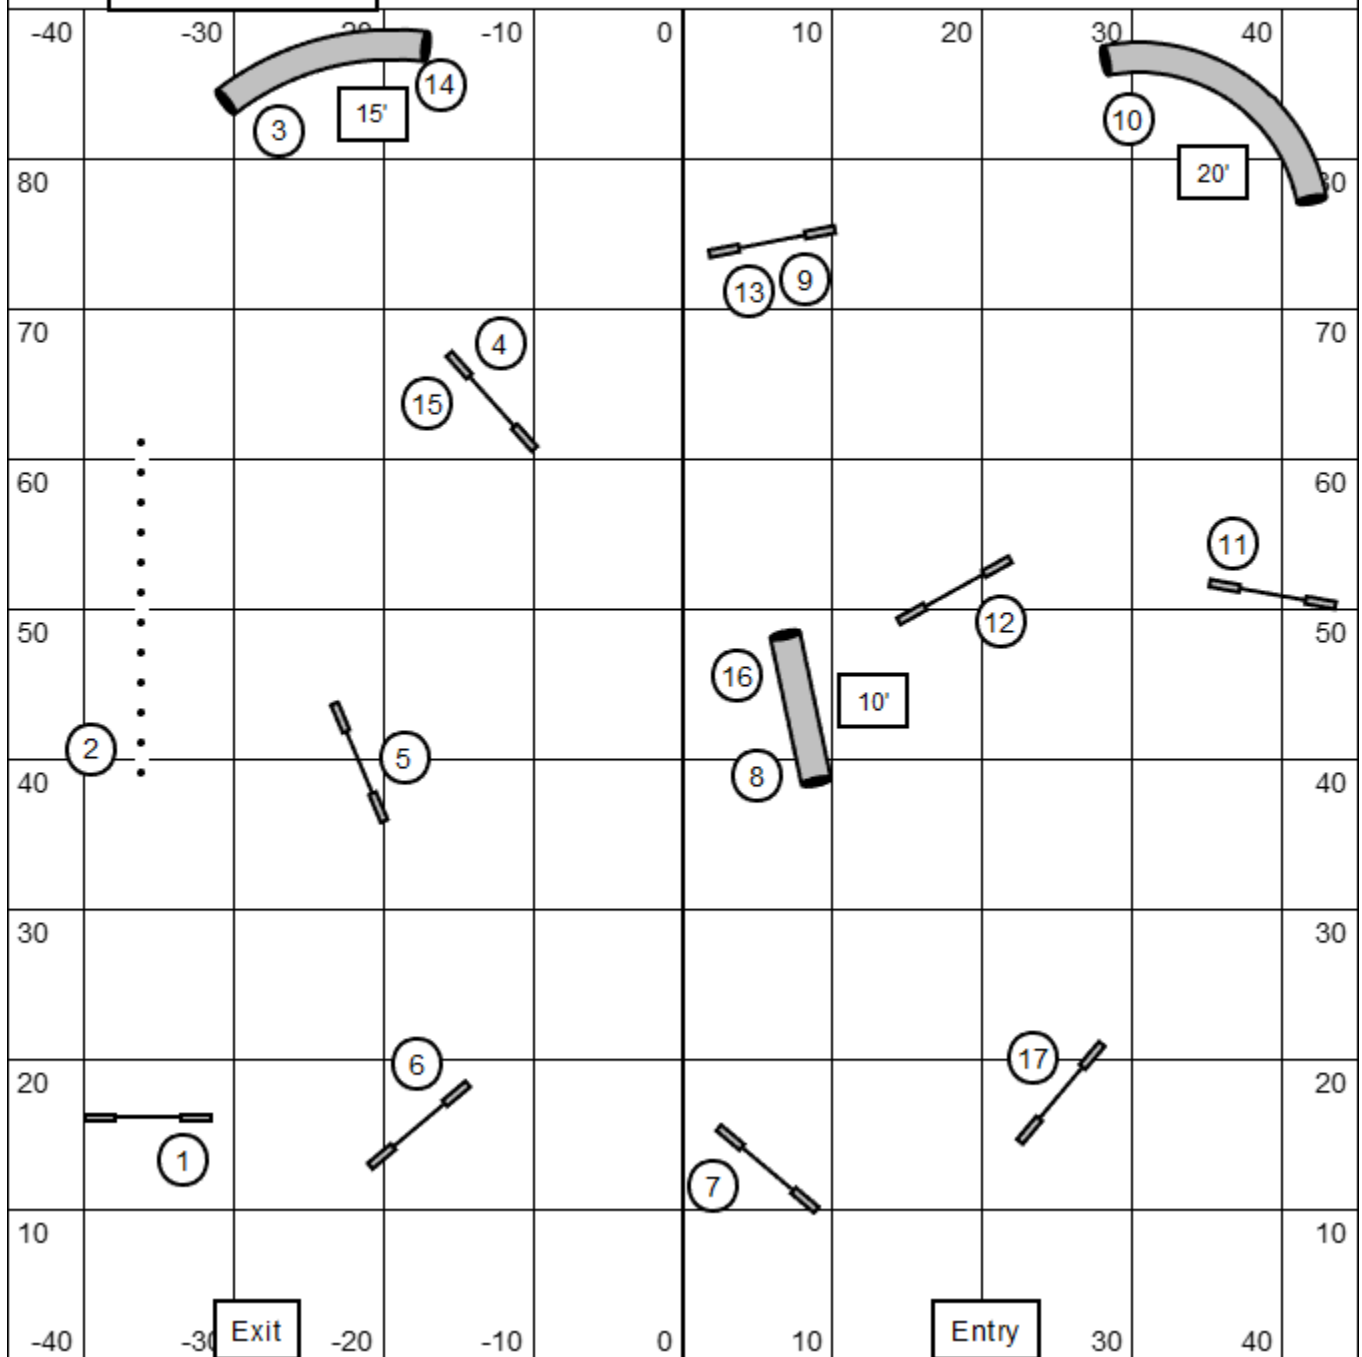

CNE UKI Trial
01/04/25
Jumping
Senior/Champion

Judged by Erin Schaefer
Designed by Ashley Deacon
Course map is an approximation
Indoors on turf