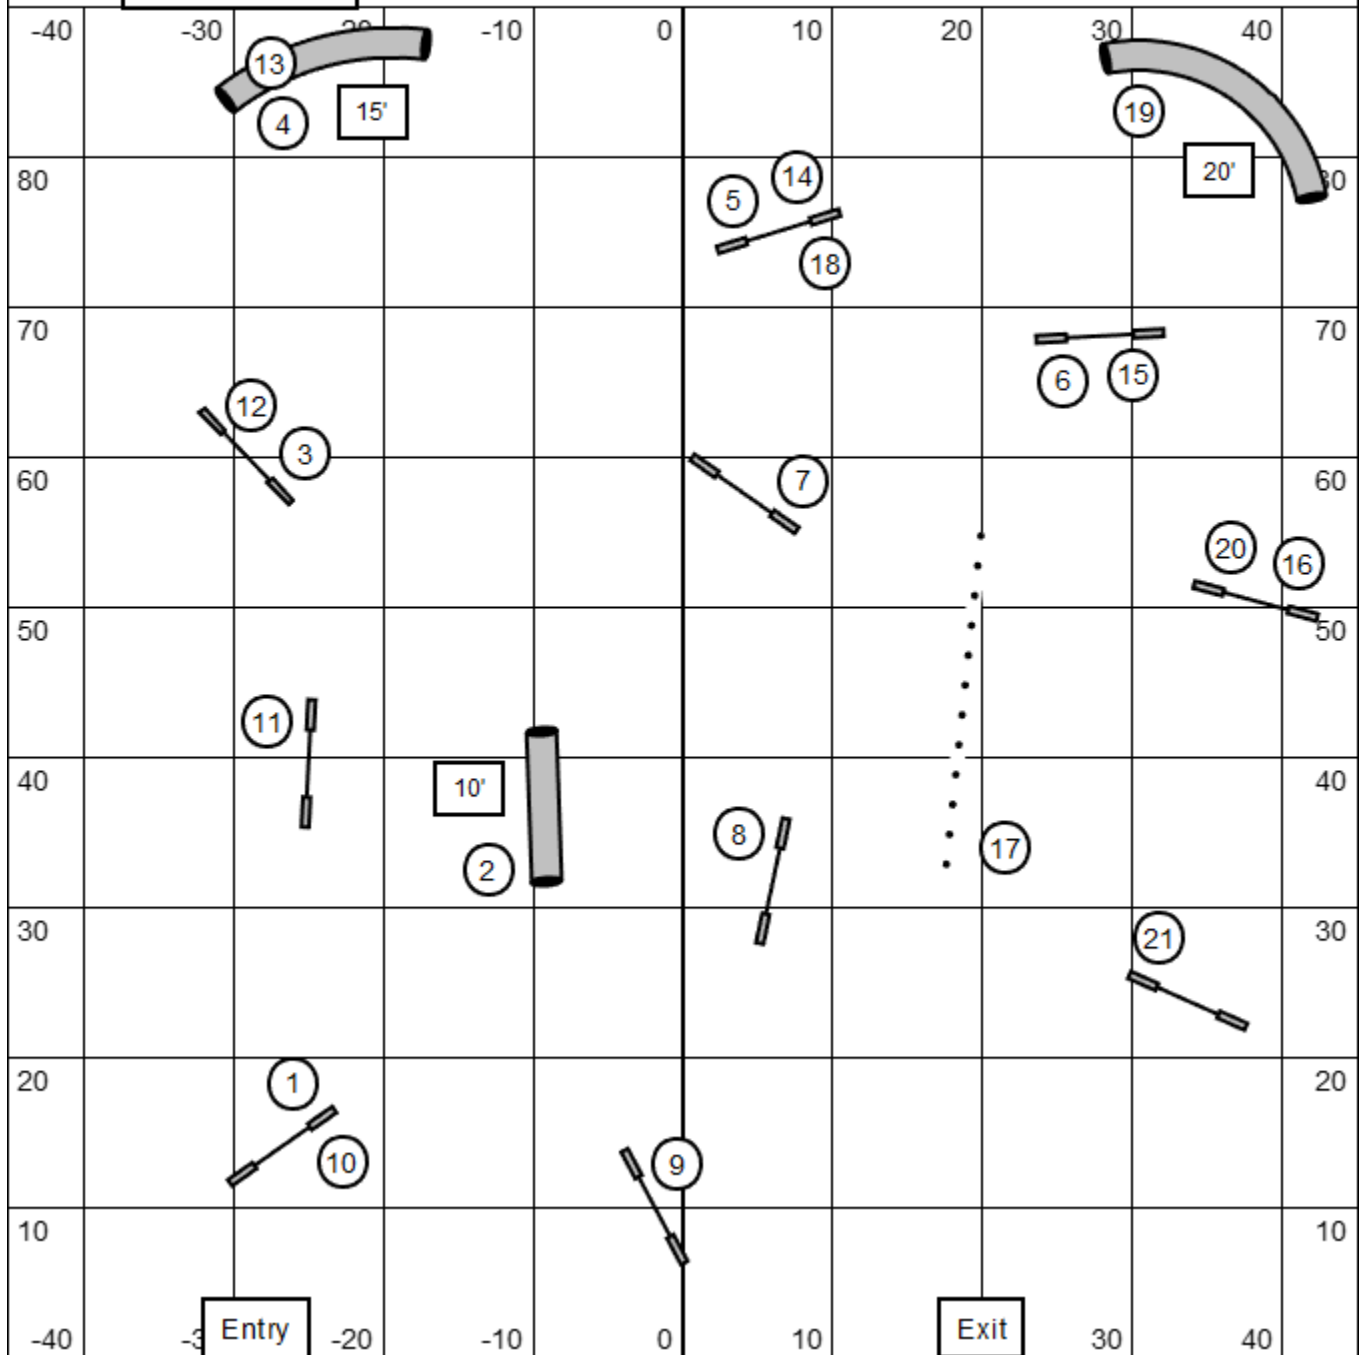

CNE UKI Trial
01/04/25
Masters Series
Jumping

Judged by Erin Schaefer
Designed by Ashley Deacon
Course map is an approximation
Indoors on turf