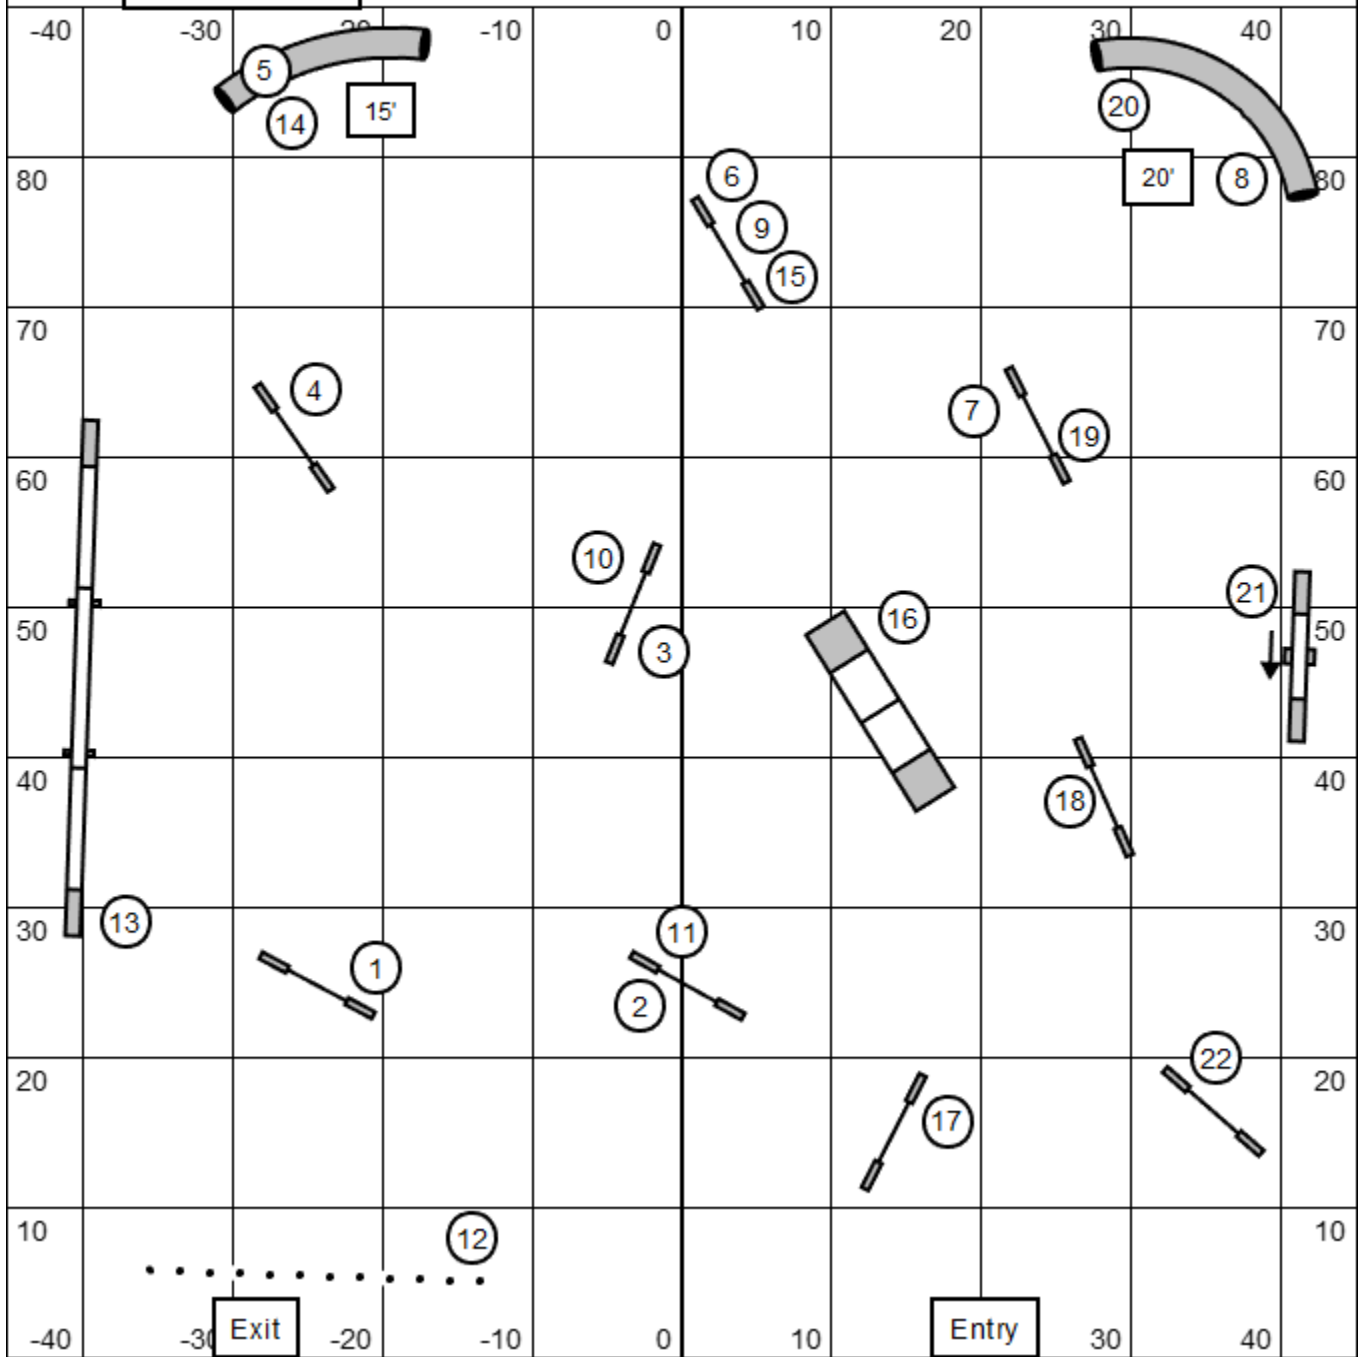

CNE UKI Trial
01/04/25
Masters Series
Agility

Judged by Erin Schaefer
Designed by Ashley Deacon
Course map is an approximation
Indoors on turf