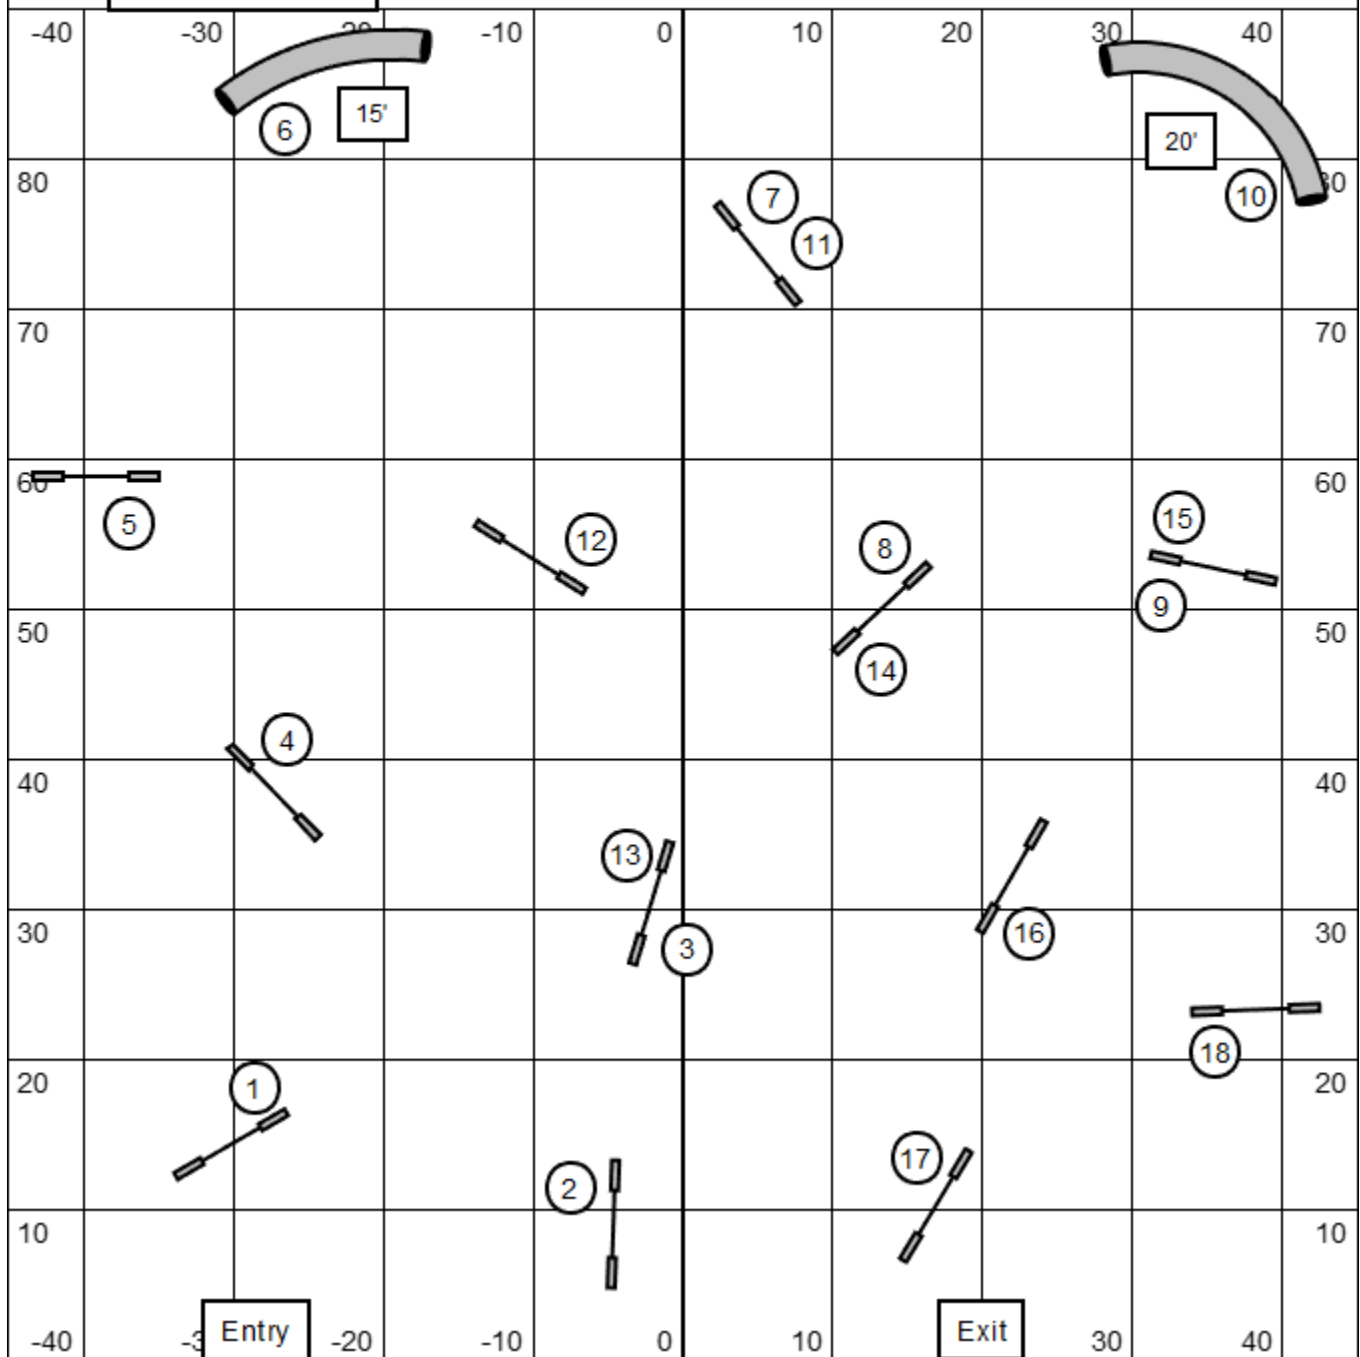

CNE UKI Trial
01/04/25
Speedstakes 1
Senior/Champion

Judged by Erin Schaefer
Designed by Ashley Deacon
Course map is an approximation
Indoors on turf