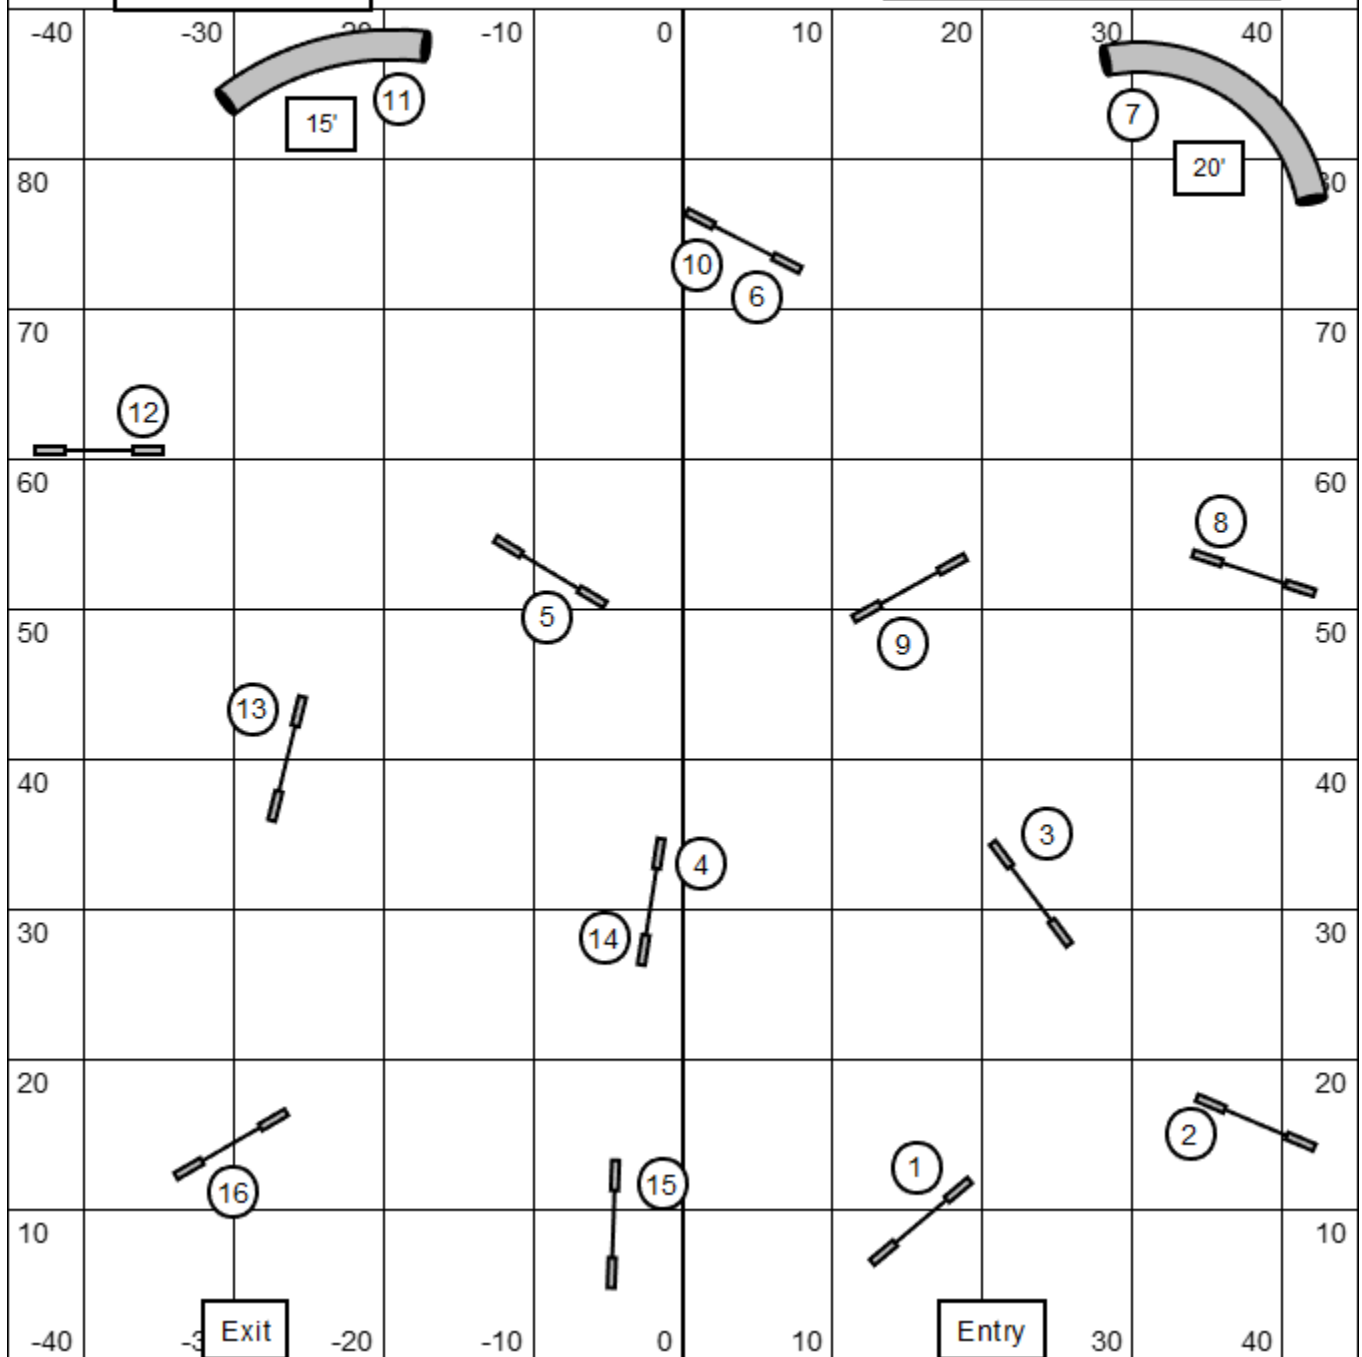

CNE UKI Trial
01/04/25
Speedstakes 2
Beginner/Novice

Judged by Erin Schaefer
Designed by Ashley Deacon
Course map is an approximation
Indoors on turf