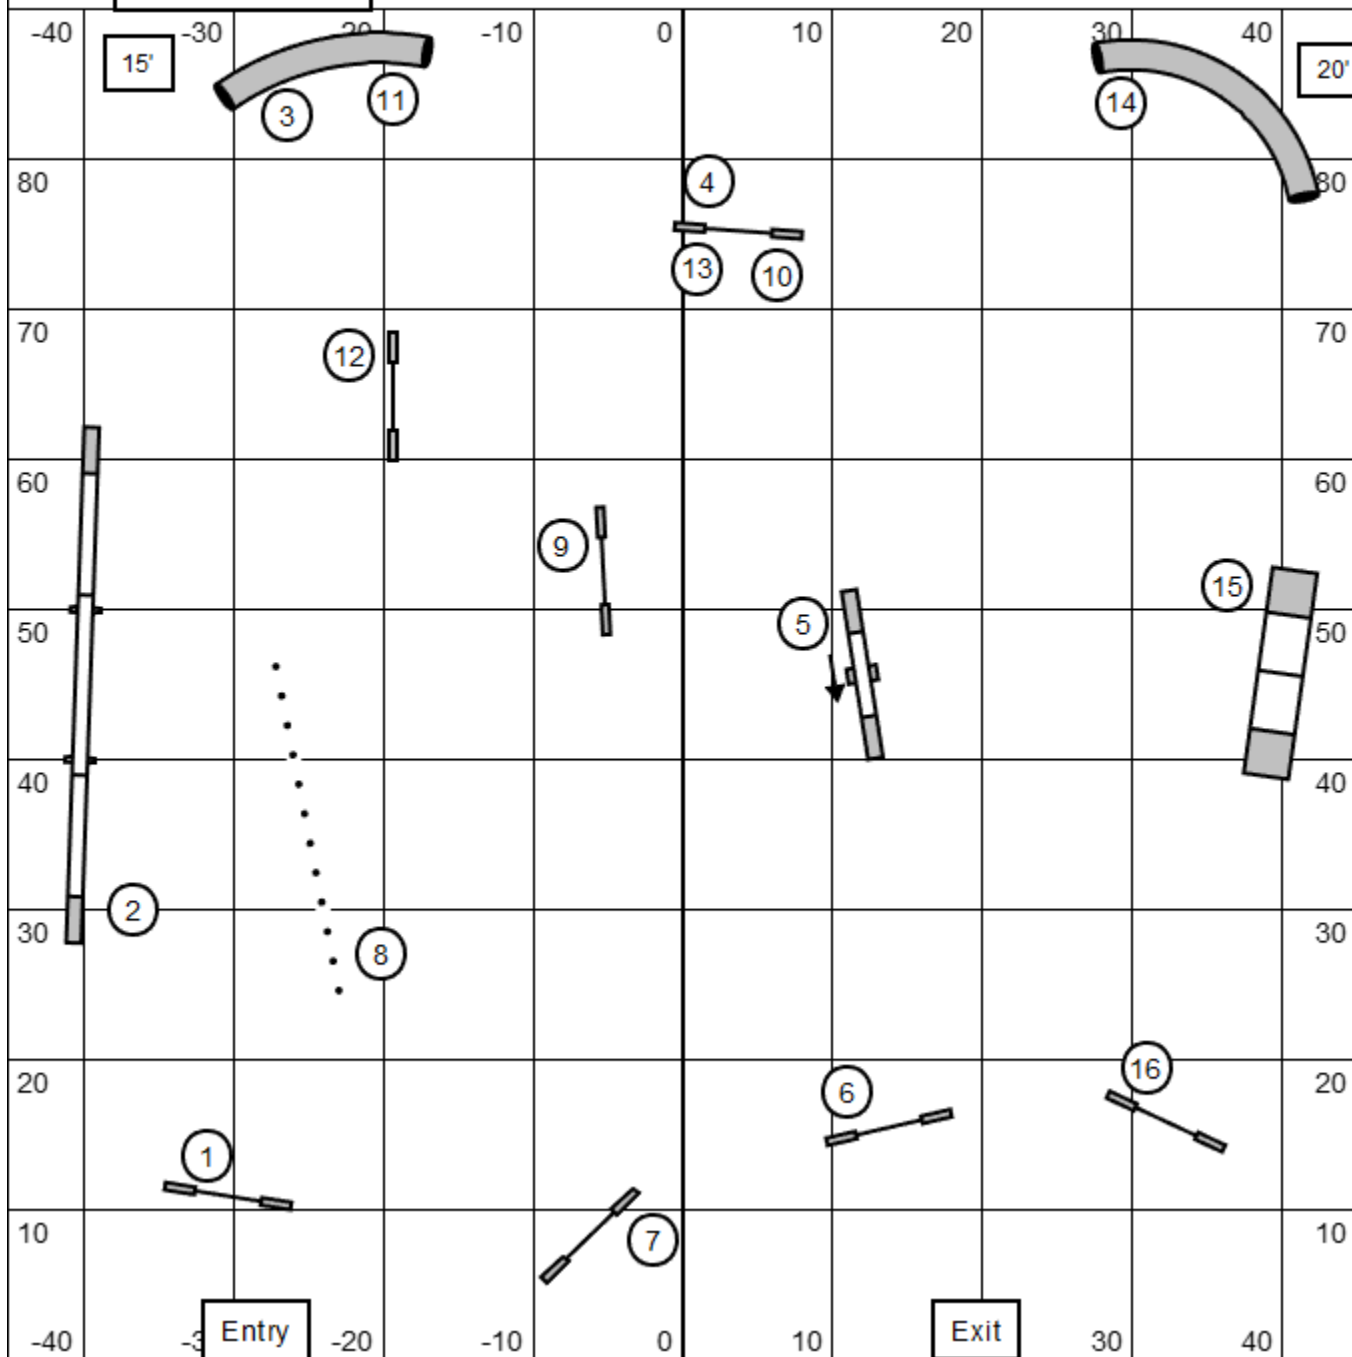

CNE UKI Trial
01/04/25
Agility
Beginner/Novice

Judged by Erin Schaefer
Designed by Ashley Deacon
Course map is an approximation
Indoors on turf