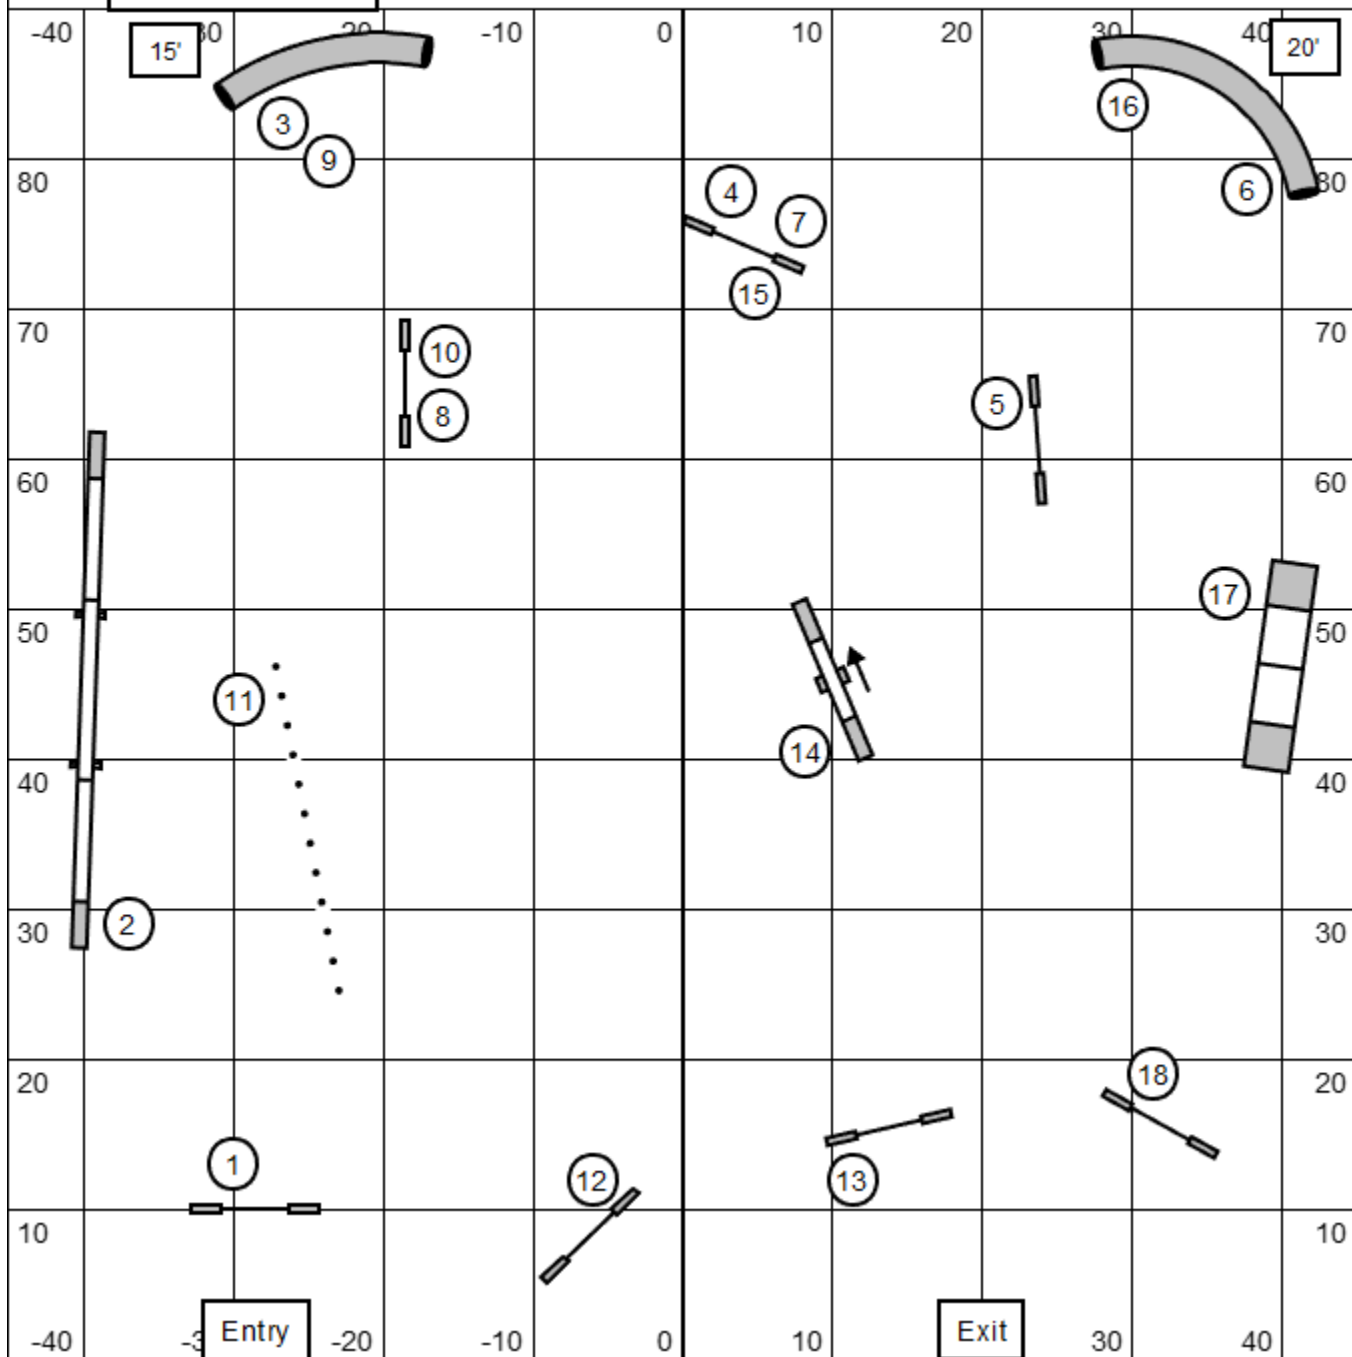

CNE UKI Trial
01/04/25
Agility
Senior/Champion

Judged by Erin Schaefer
Designed by Ashley Deacon
Course map is an approximation
Indoors on turf