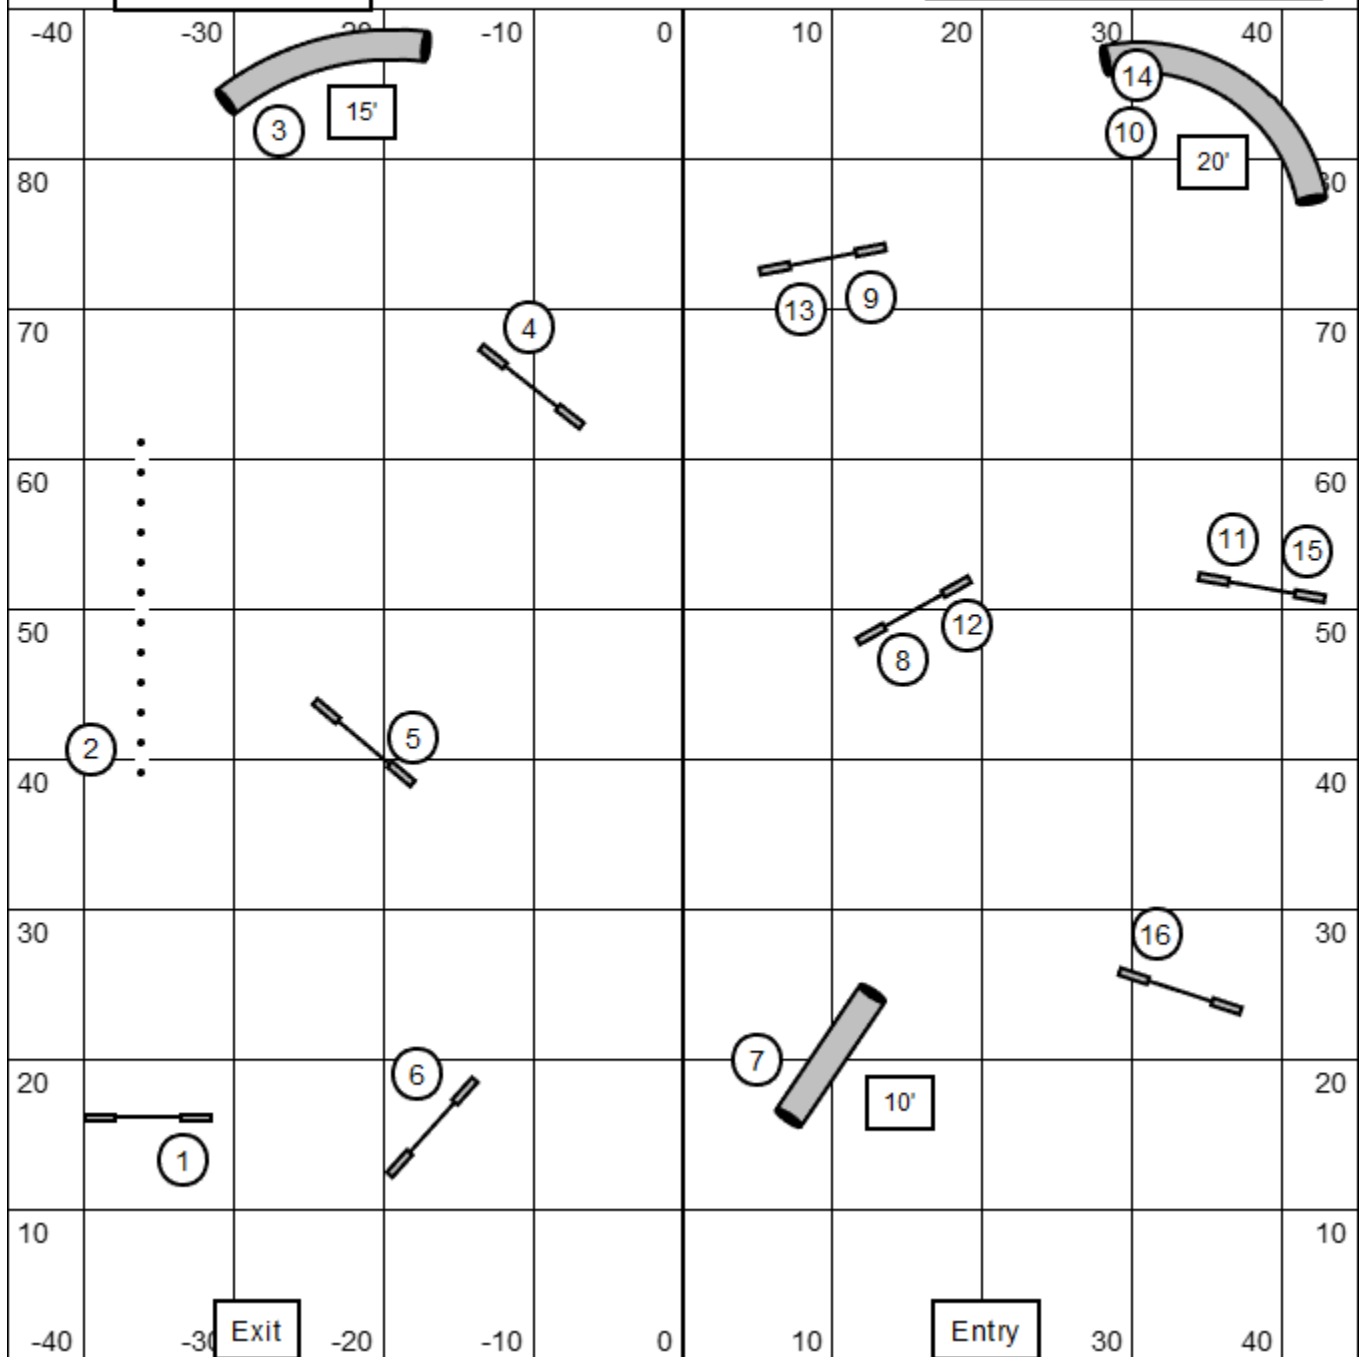

CNE UKI Trial
01/04/25
Jumping
Beginner/Novice

Judged by Erin Schaefer
Designed by Ashley Deacon
Course map is an approximation
Indoors on turf