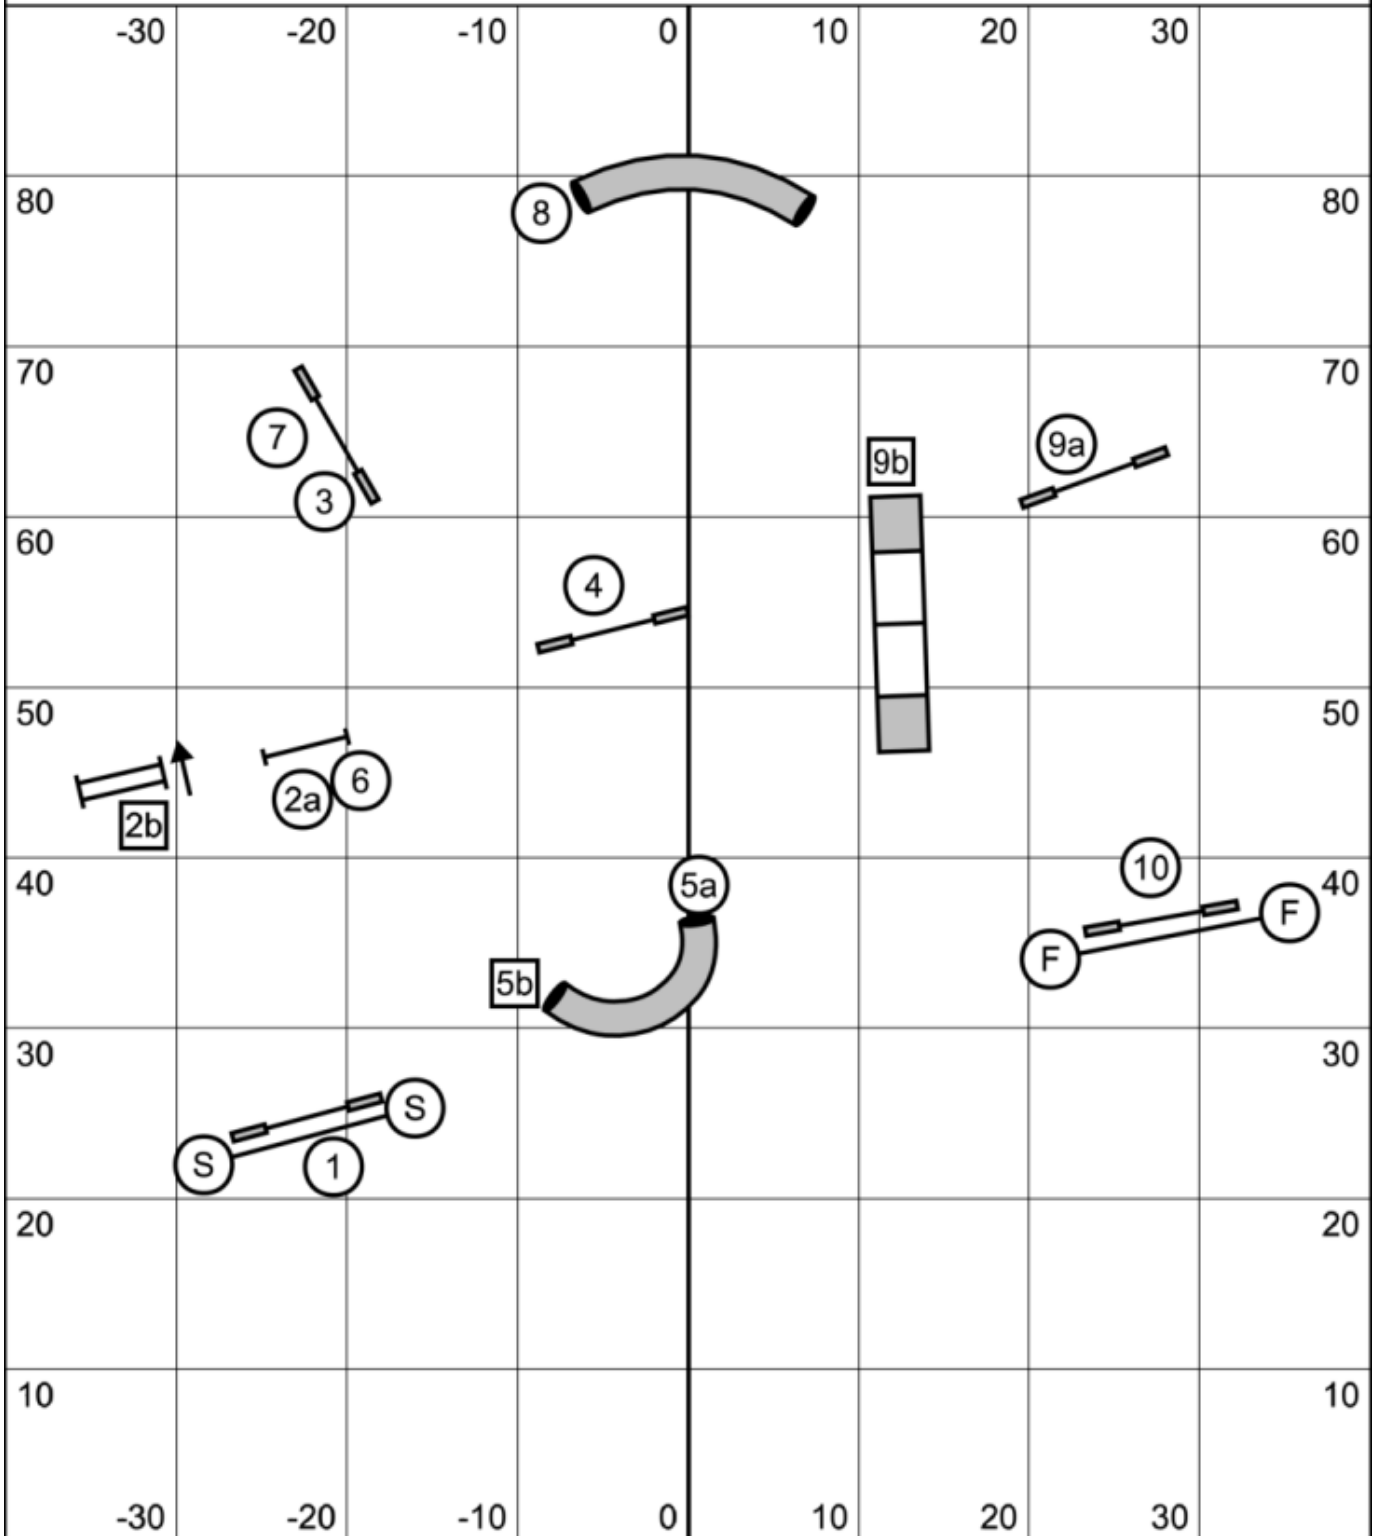

Wildcard 35C

Wildcard 35C
 Judged by Kimberly Stumph
 December 28, 2024
 All Dogs Gym
 Manchester, NH

Wildcard 12

Wildcard 12
 Judged by Kimberly Stumph
 December 28, 2024
 All Dogs Gym
 Manchester, NH

Jumpers 35C