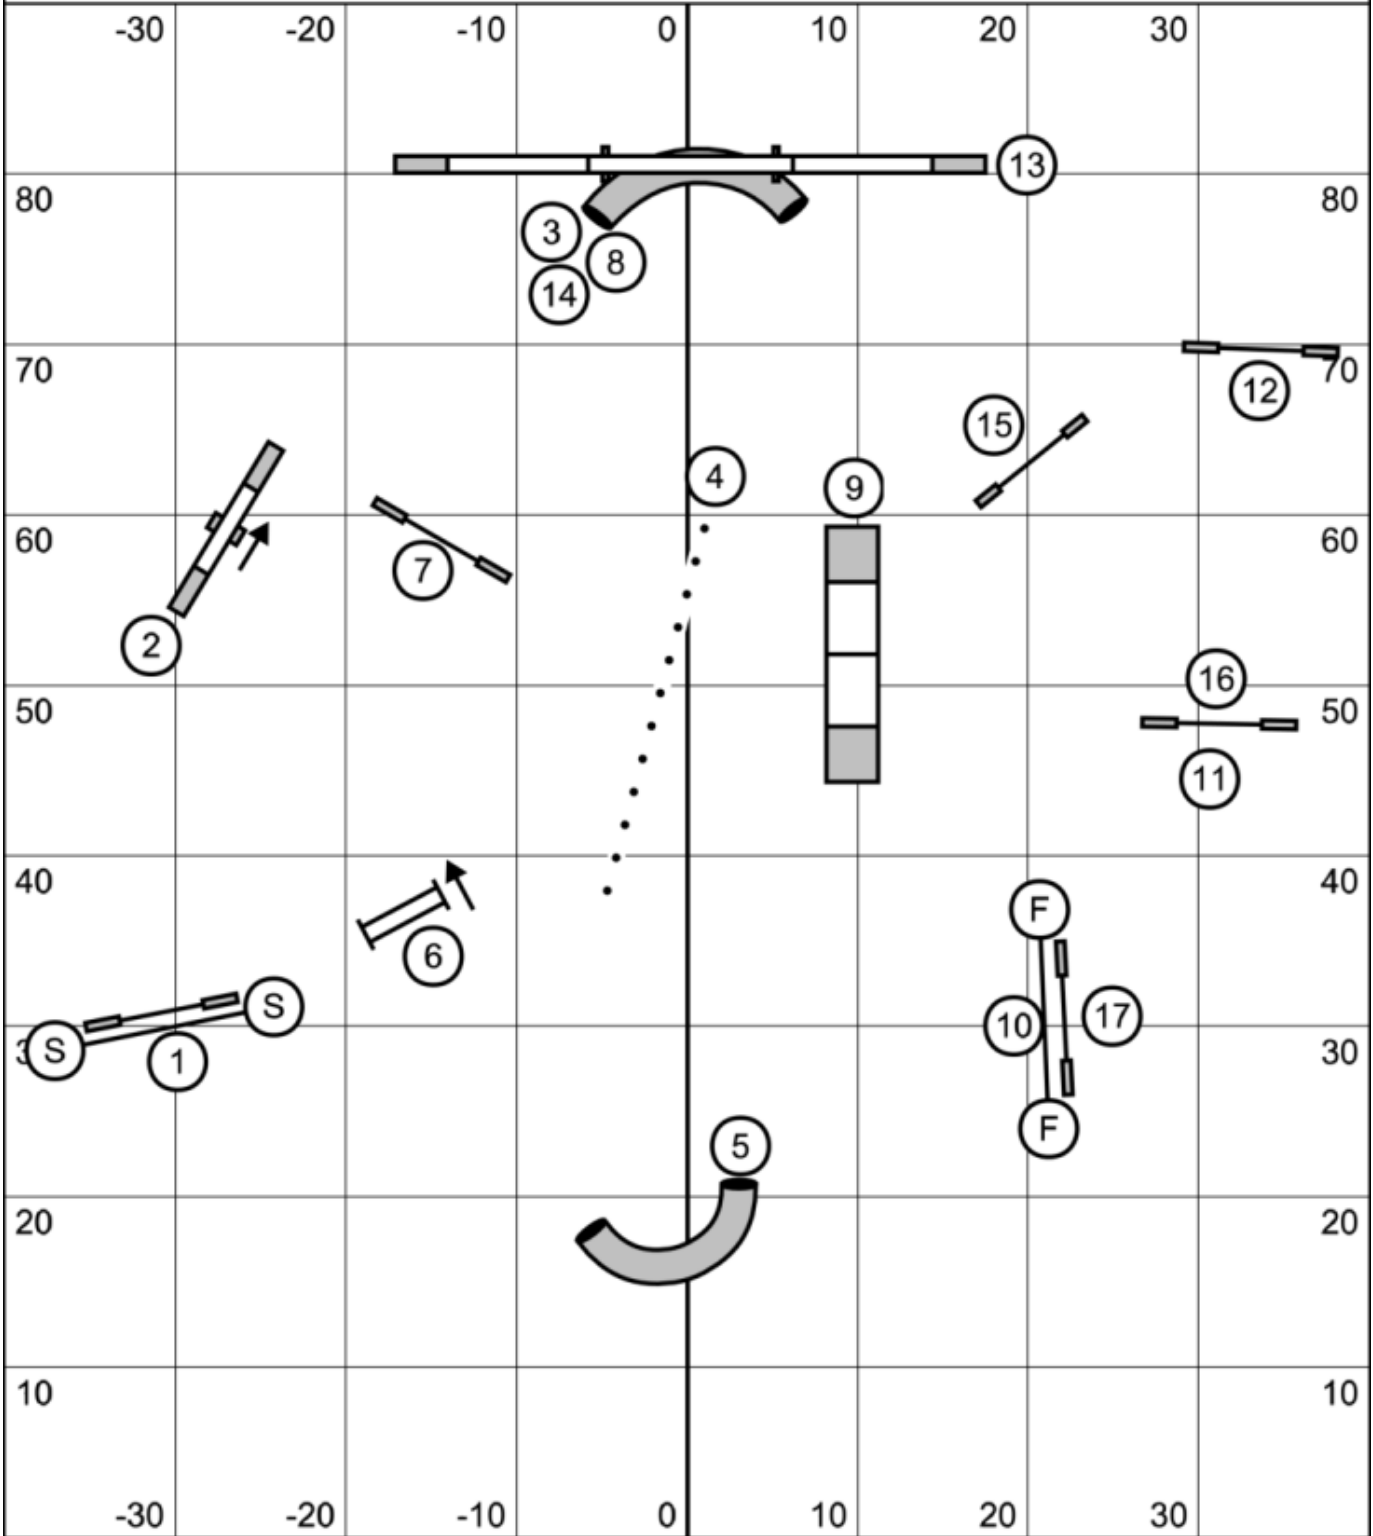

Standard 5C

Standard 5C
Judged by Kimberly Stumph
December 28, 2024
All Dogs Gym
Manchester, NH