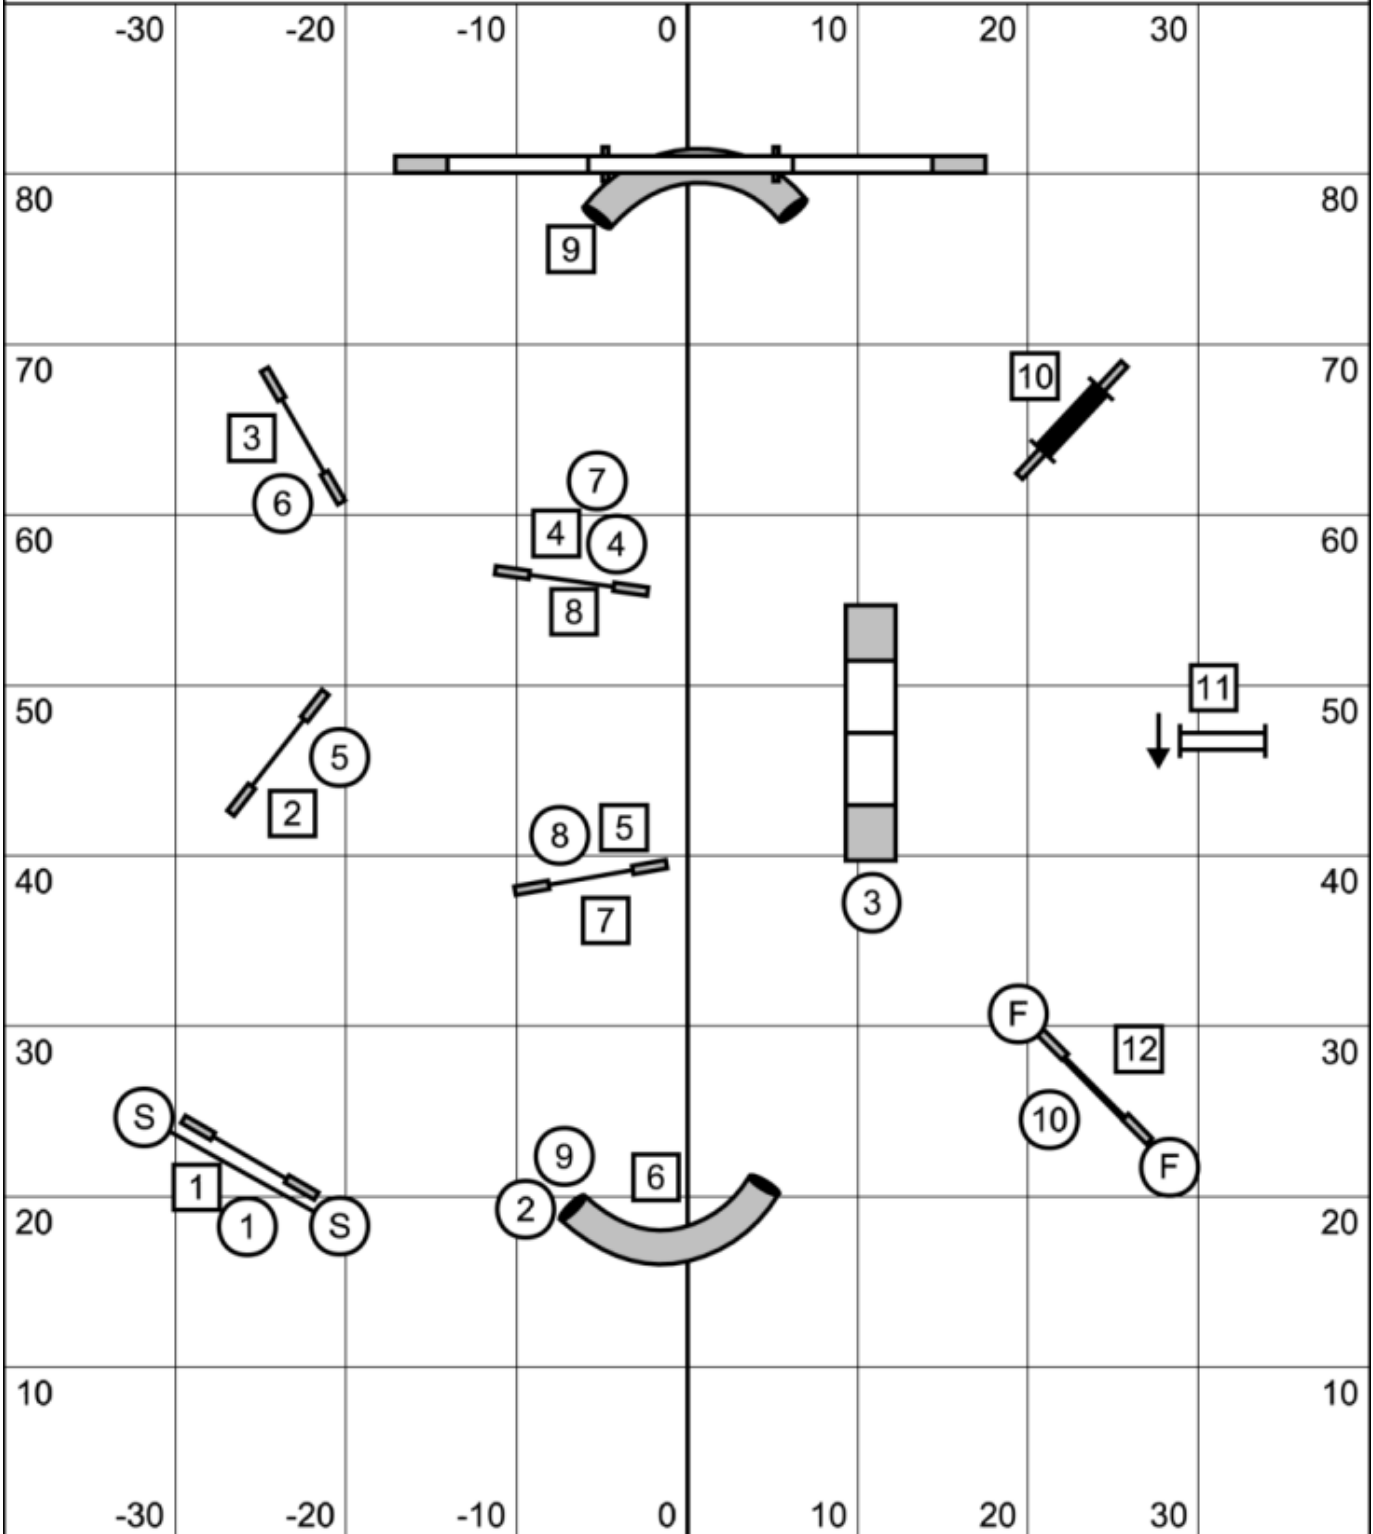

Colors 12

Colors 12
Judged by Kimberly Stumph
December 28, 2024
All Dogs Gym
Manchester, NH