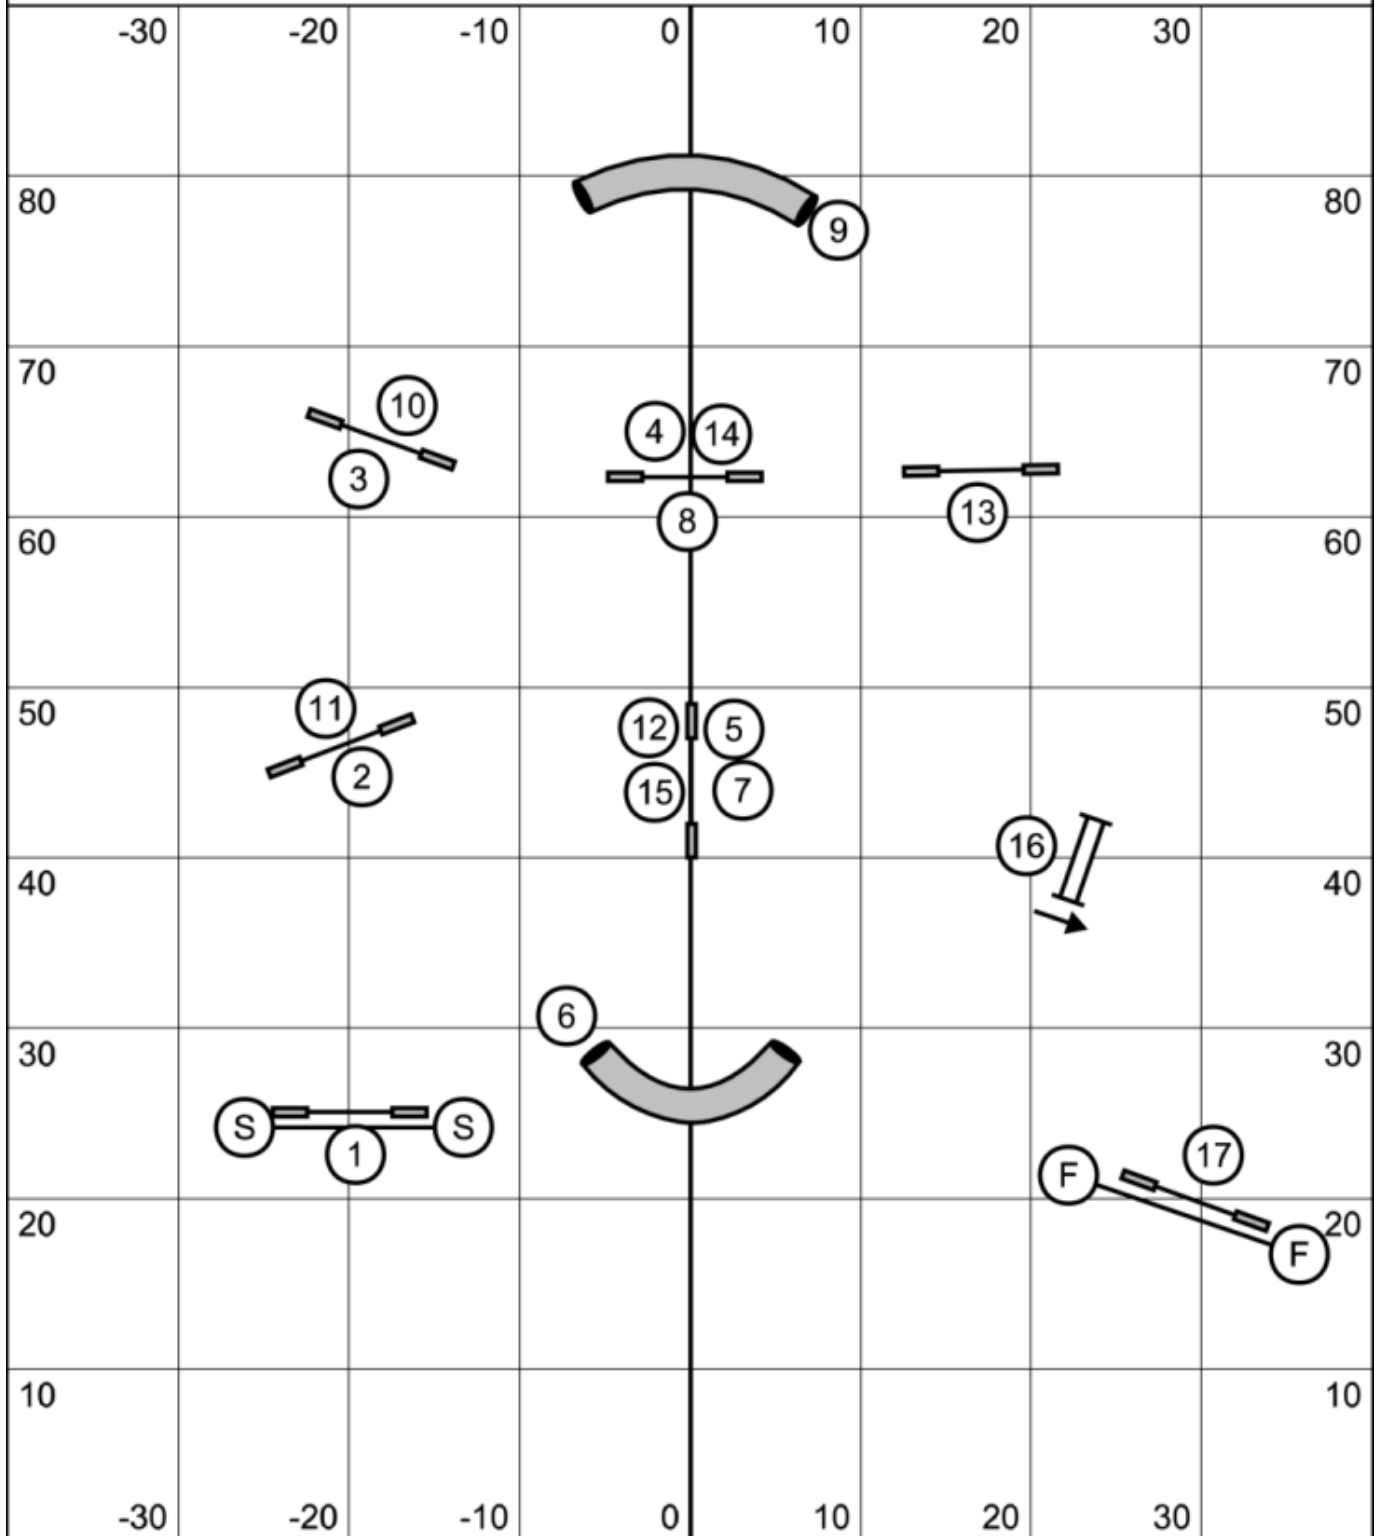

Wildcard 35C

Wildcard 35C
 Judged by Kimberly Stumph
 December 28, 2024
 All Dogs Gym
 Manchester, NH

Wildcard 12

Wildcard 12
 Judged by Kimberly Stumph
 December 28, 2024
 All Dogs Gym
 Manchester, NH

Jumpers 35C