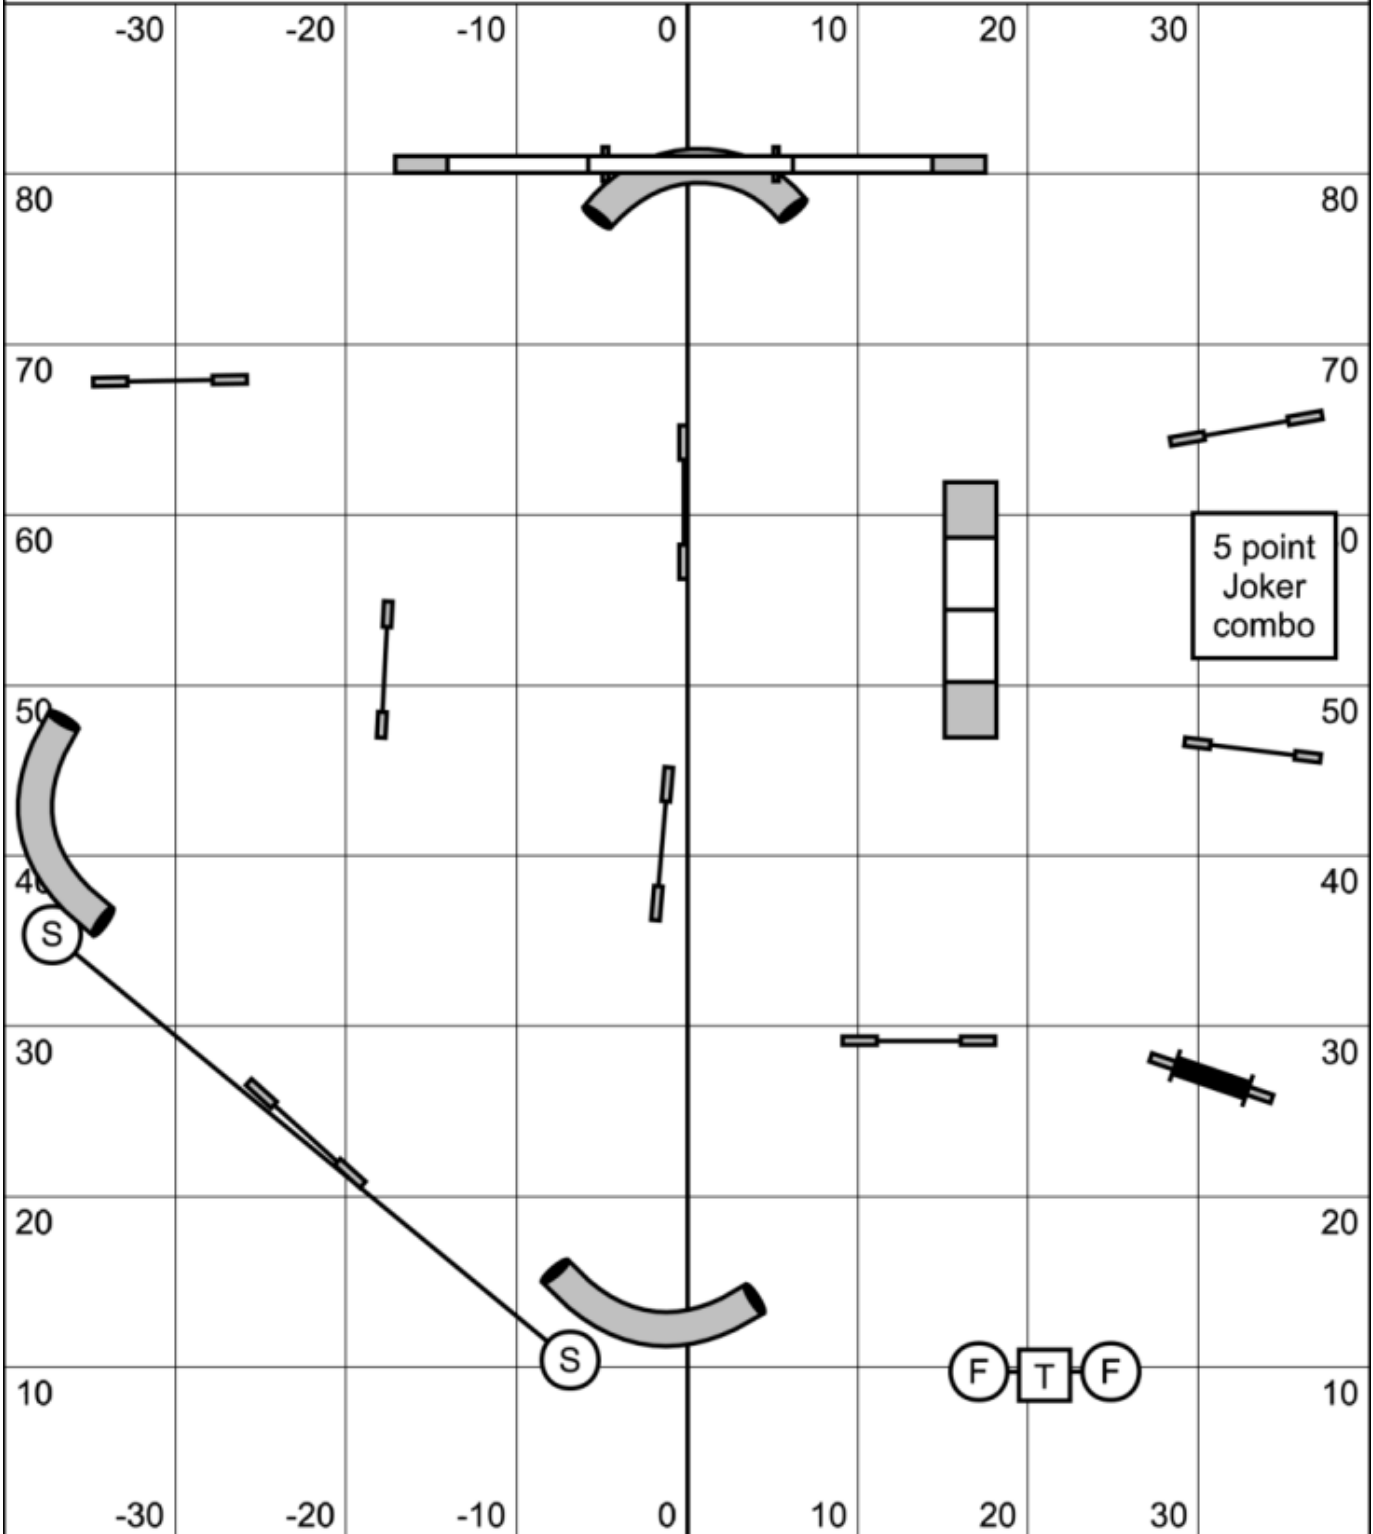

FullHouse all levels

FullHouse all levels
 Judged by Kimberly Stumph
 December 28, 2024
 All Dogs Gym
 Manchester, NH

Colors 35C

Colors 35C
 Judged by Kimberly Stumph
 December 28, 2024
 All Dogs Gym
 Manchester, NH