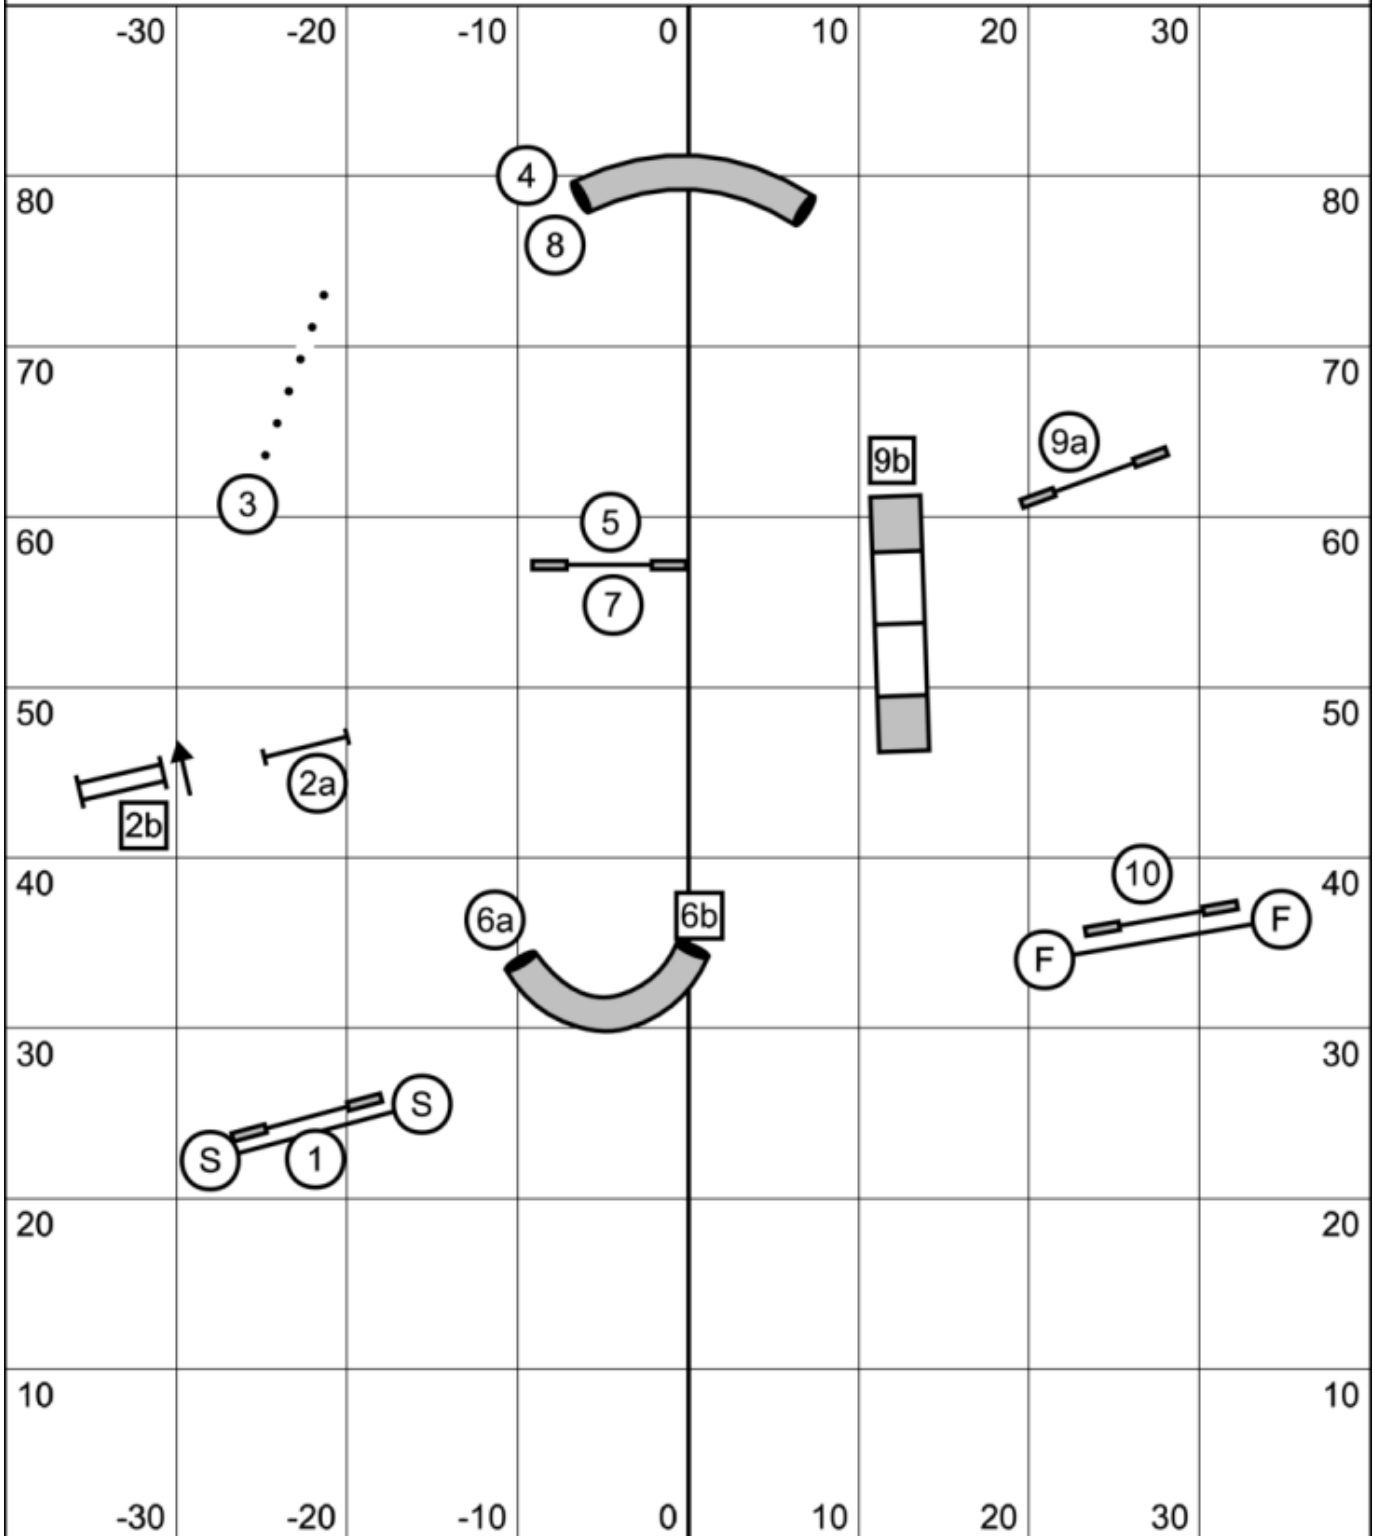

Wildcard 35C

Wildcard 35C
 Judged by Kimberly Stumph
 December 28, 2024
 All Dogs Gym
 Manchester, NH

Wildcard 12

Wildcard 12
 Judged by Kimberly Stumph
 December 28, 2024
 All Dogs Gym
 Manchester, NH

Jumpers 35C