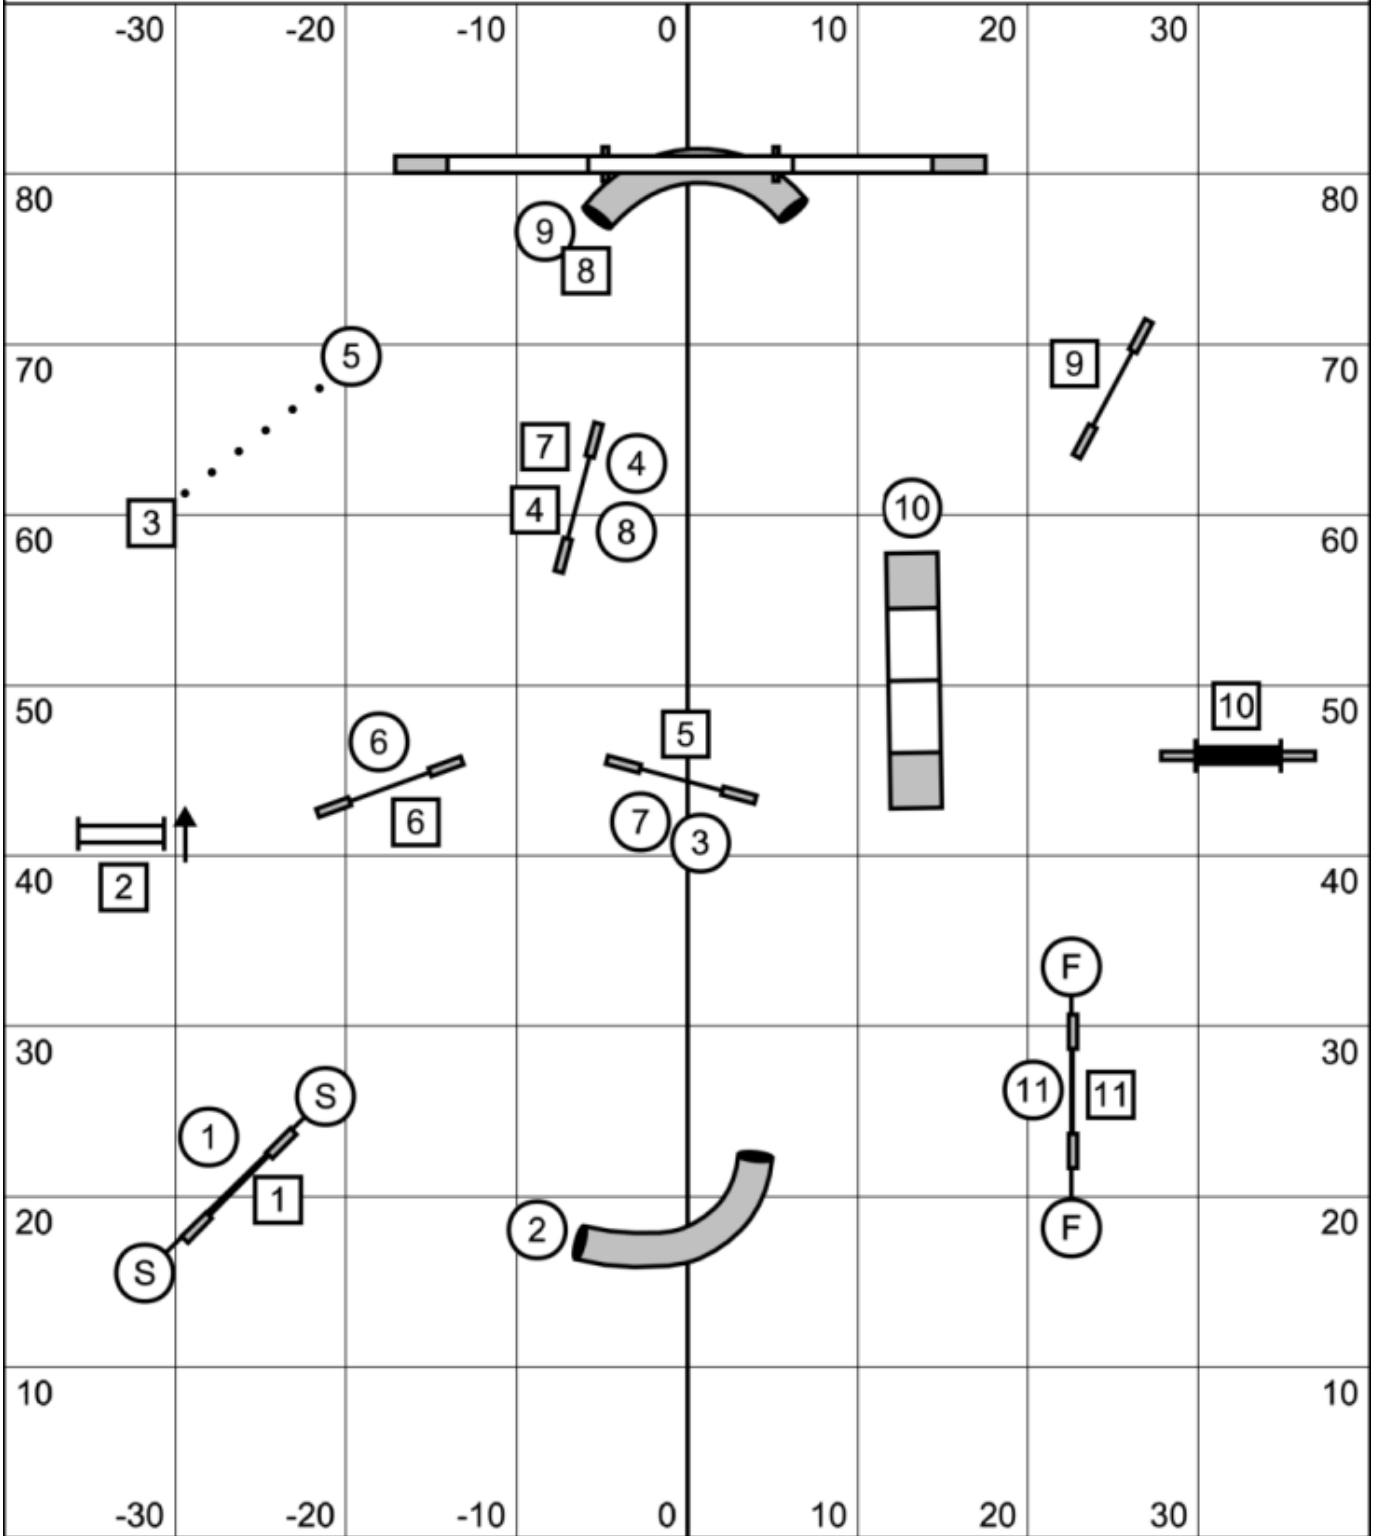

FullHouse all levels

FullHouse all levels
 Judged by Kimberly Stumph
 December 28, 2024
 All Dogs Gym
 Manchester, NH

Colors 35C

Colors 35C
 Judged by Kimberly Stumph
 December 28, 2024
 All Dogs Gym
 Manchester, NH