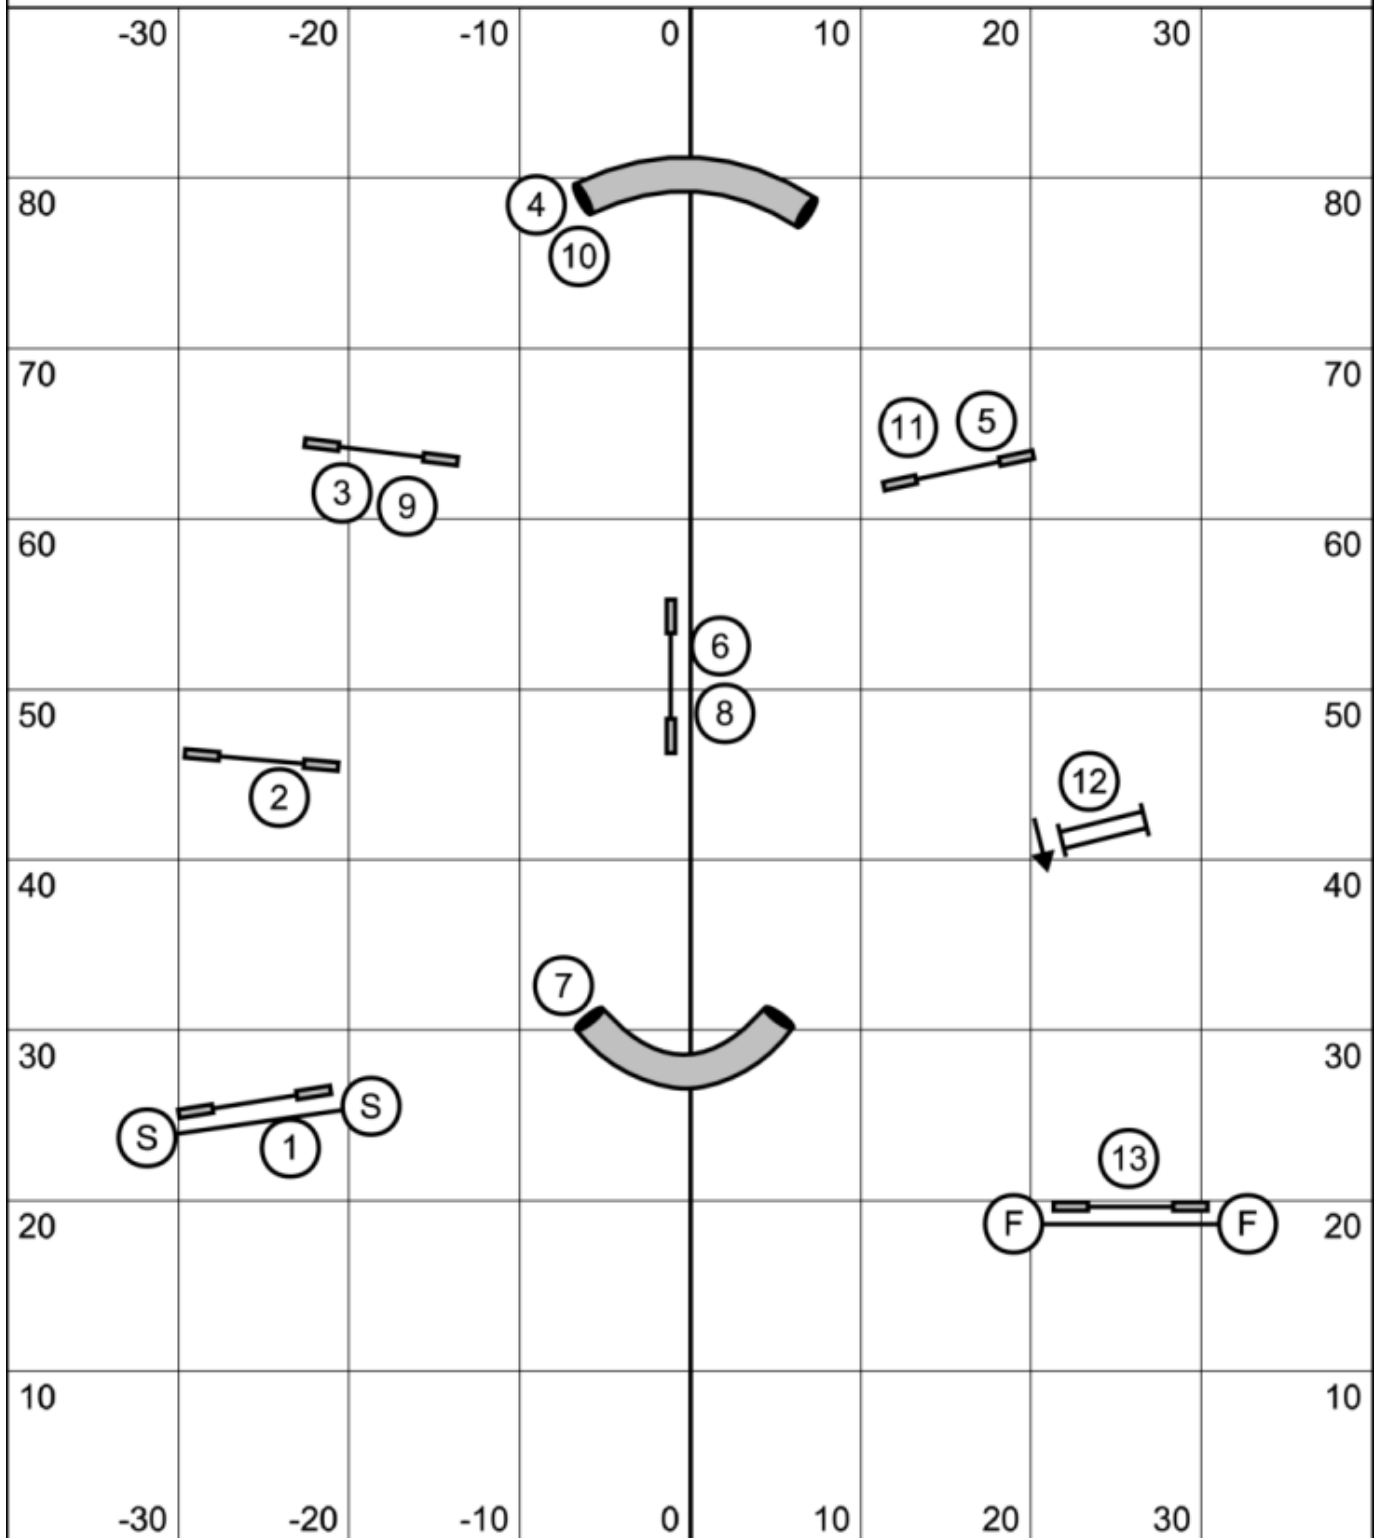

Jumpers 12

Jumpers 12
Judged by Kimberly Stumph
December 28, 2024
All Dogs Gym
Manchester, NH