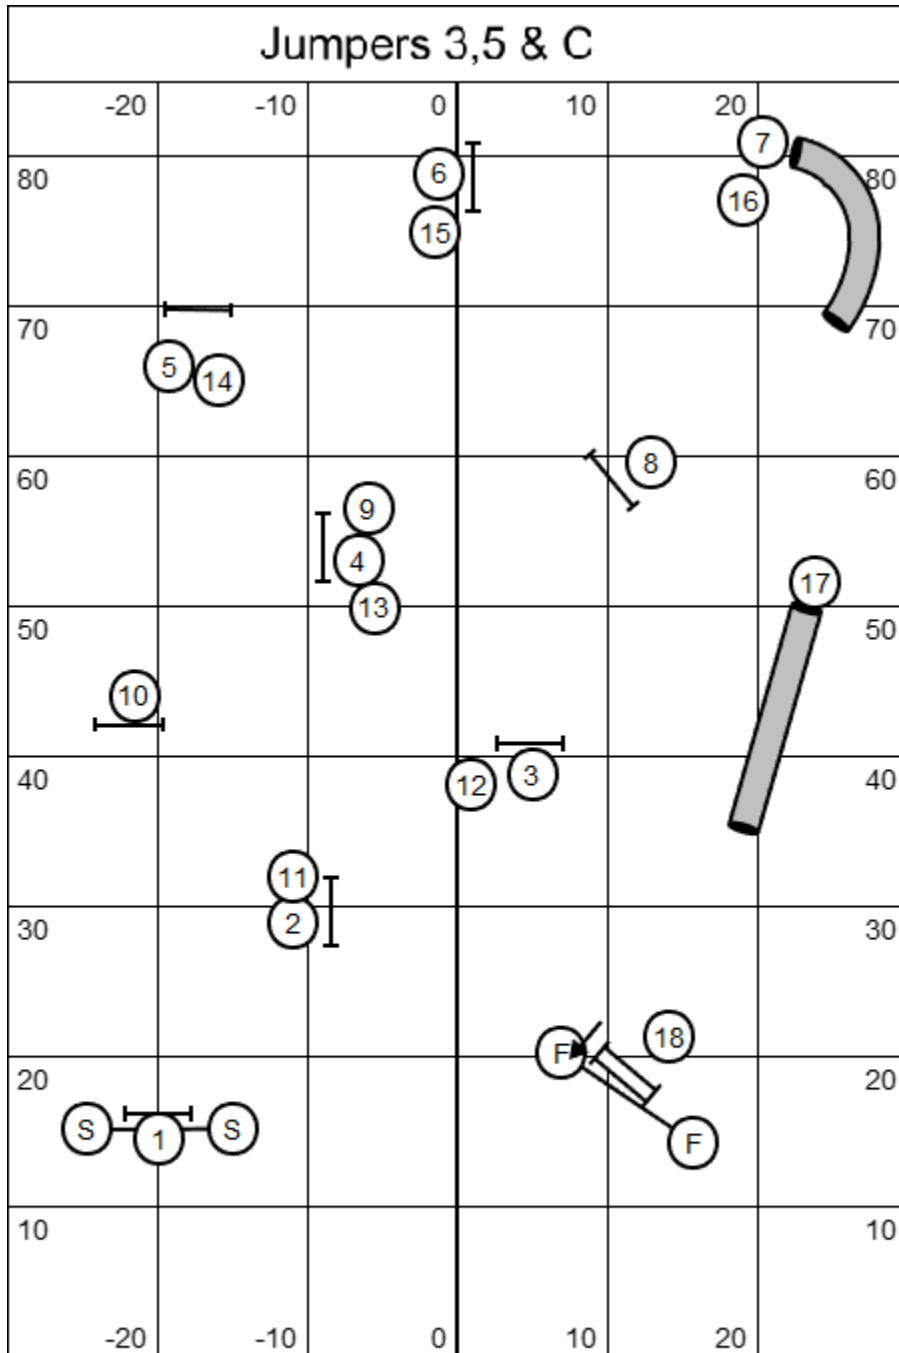

Snooker 3,5 & C

Snooker 3,5 & C
 Judged By: John Raymond
 December 14, 2024
 Riverside canine center
 Nashua, NH

Small 45 seconds.
 Large 40 seconds.

Jumpers 3,5 & C

Jumpers 3.5 & C
 Judged By: John Raymond
 December 14, 2024
 Riverside canine center
 Nashua, NH

Small 45 seconds.
 Large 40 seconds.