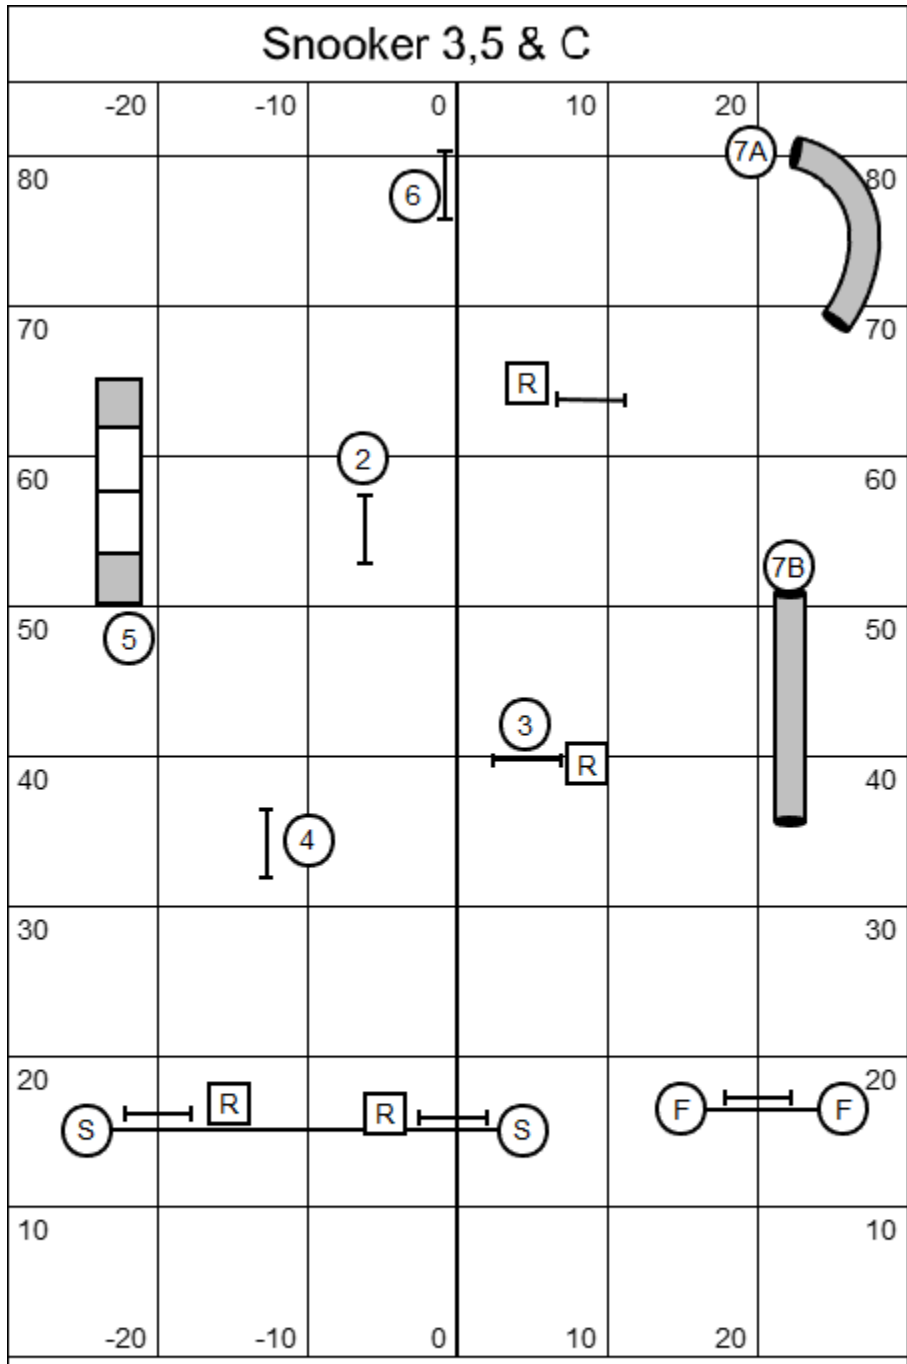

Snooker 3,5 & C

Snooker 3,5 & C
 Judged By: John Raymond
 December 14, 2024
 Riverside canine center
 Nashua, NH

Small 45 seconds.
 Large 40 seconds.

Jumpers 3,5 & C

Jumpers 3.5 & C
 Judged By: John Raymond
 December 14, 2024
 Riverside canine center
 Nashua, NH

Small 45 seconds.
 Large 40 seconds.