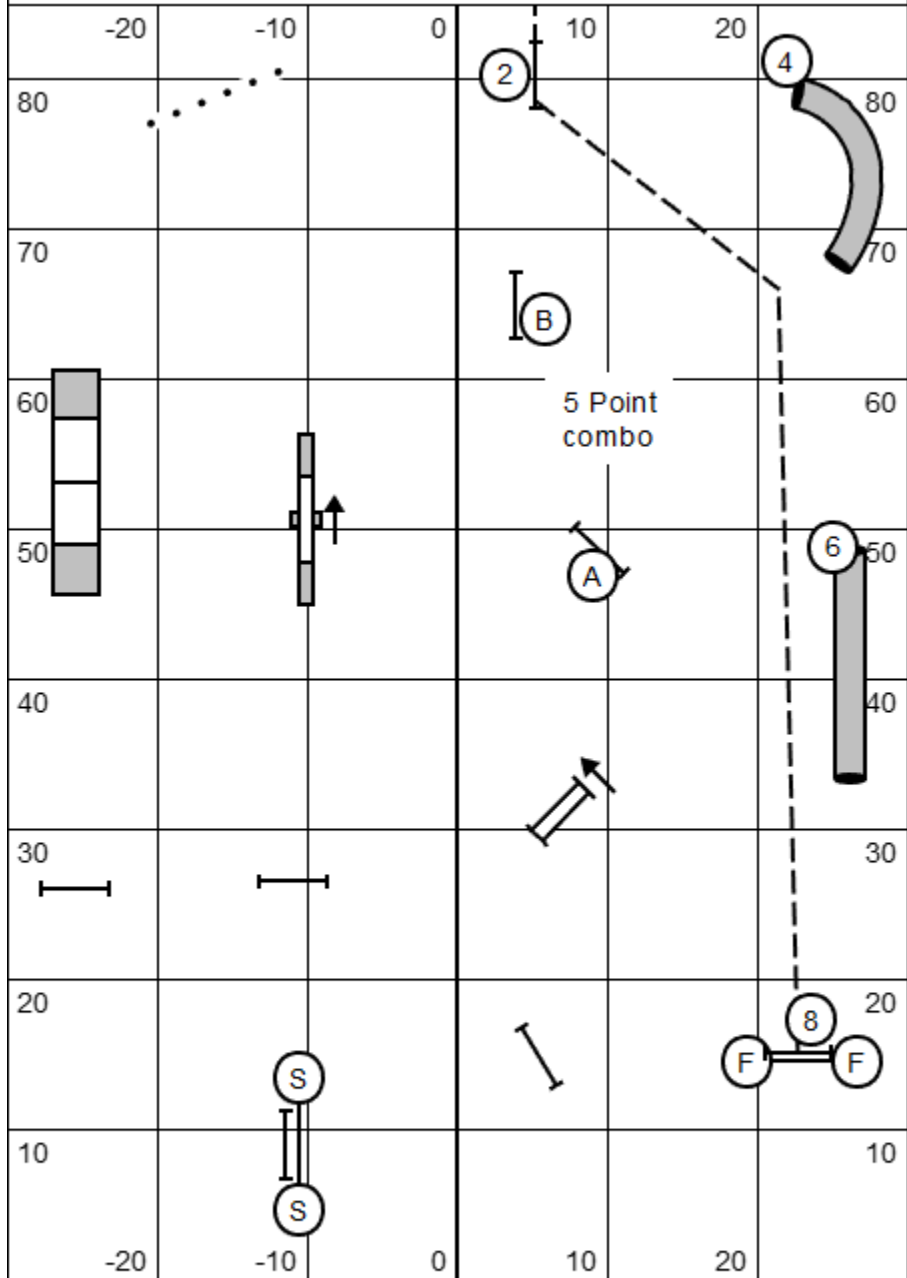

Jackpot Level 1 & 2

Jackpot Level 1 & 2
Judged By: John Raymond
December 14, 2024
Riverside canine center
Nashua, NH

Sm-35/20 seconds.
Lg - 30/18 seconds.