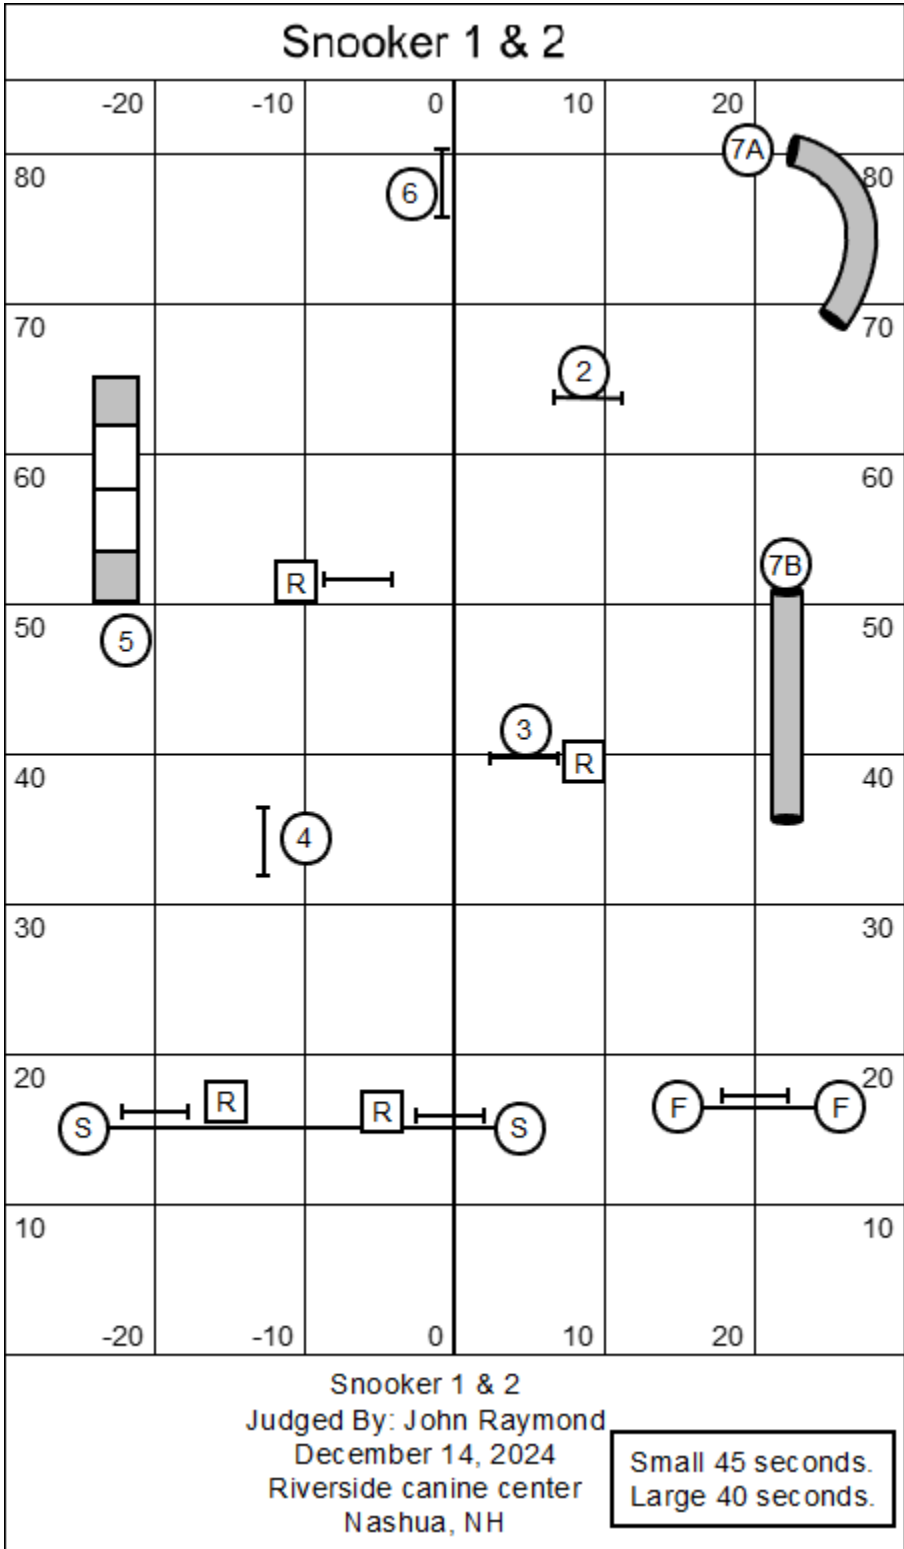

Sm-35/20 seconds.
 Lg - 30/18 seconds.

Jackpot Level 5 & C

Jackpot Level 5 & C
 Judged By: John Raymond
 December 14, 2024
 Riverside canine center
 Nashua, NH

Sm-35/20 seconds.
 Lg - 30/18 seconds.

Wildcard 1 & 2

Snooker 3,5 & C

Snooker 3,5 & C
 Judged By: John Raymond
 December 14, 2024
 Riverside canine center
 Nashua, NH

Small 45 seconds.
 Large 40 seconds.

Jumpers 3,5 & C

Jumpers 3.5 & C
 Judged By: John Raymond
 December 14, 2024
 Riverside canine center
 Nashua, NH

Small 45 seconds.
 Large 40 seconds.