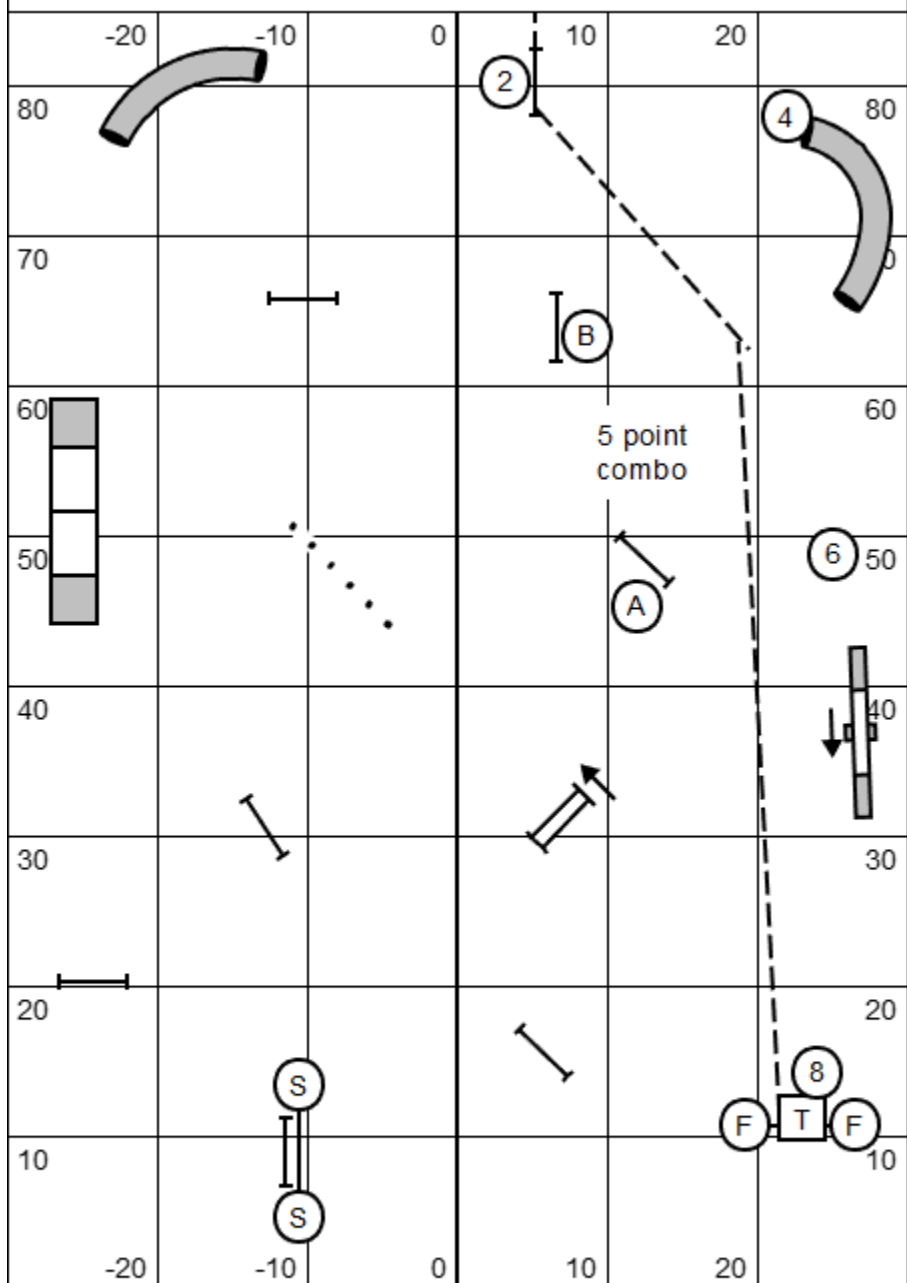

Jackpot Level 3

Jackpot Level 3
Judged By: John Raymond
December 14, 2024
Riverside canine center
Nashua, NH

Sm-35/20 seconds.
Lg - 30/18 seconds.