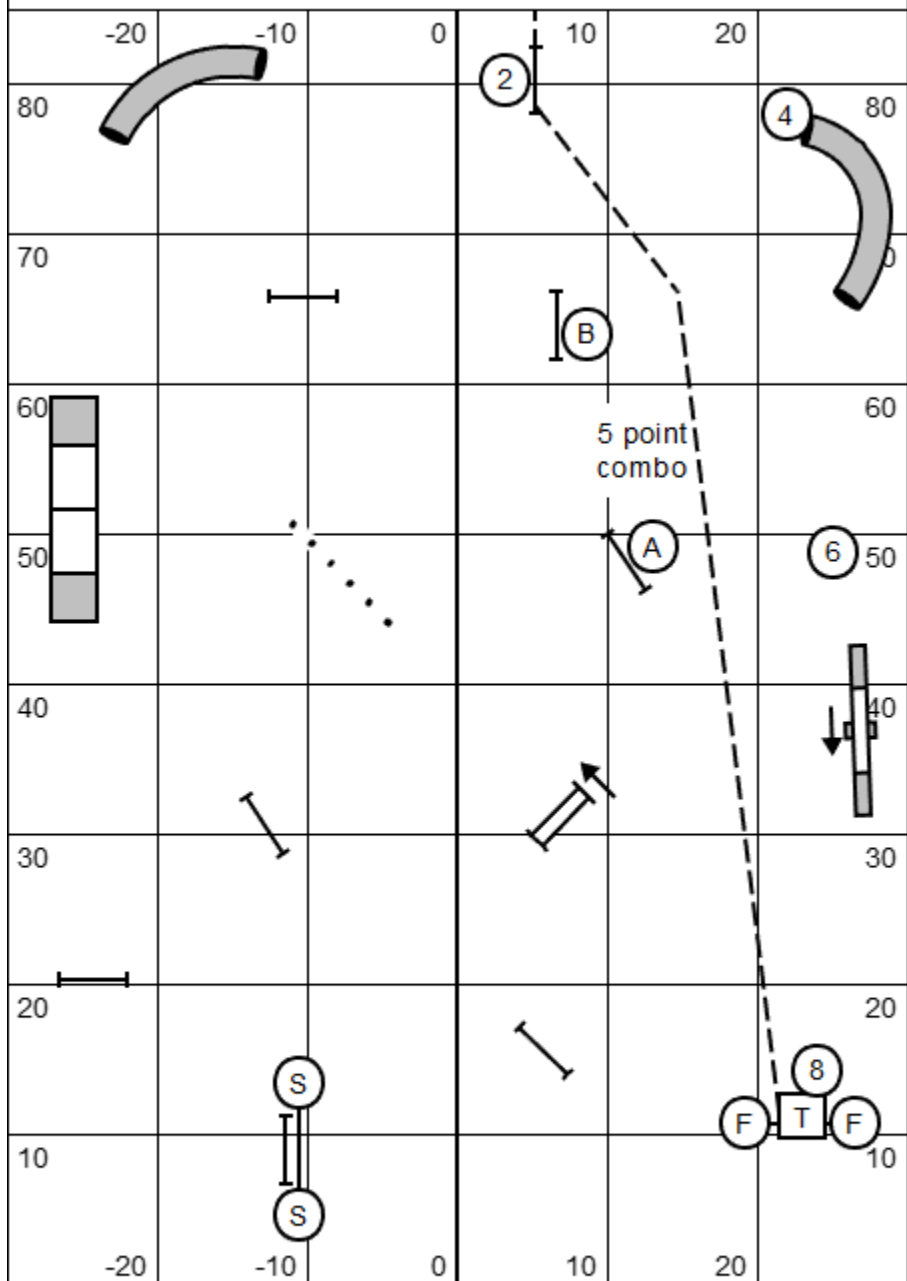

Sm-35/20 seconds.
 Lg - 30/18 seconds.

Jackpot Level 5 & C

Jackpot Level 5 & C
 Judged By: John Raymond
 December 14, 2024
 Riverside canine center
 Nashua, NH

Sm-35/20 seconds.
 Lg - 30/18 seconds.

Wildcard 1 & 2

Snooker 3,5 & C

Snooker 3,5 & C
 Judged By: John Raymond
 December 14, 2024
 Riverside canine center
 Nashua, NH

Small 45 seconds.
 Large 40 seconds.

Jumpers 3,5 & C

Jumpers 3.5 & C
 Judged By: John Raymond
 December 14, 2024
 Riverside canine center
 Nashua, NH

Small 45 seconds.
 Large 40 seconds.