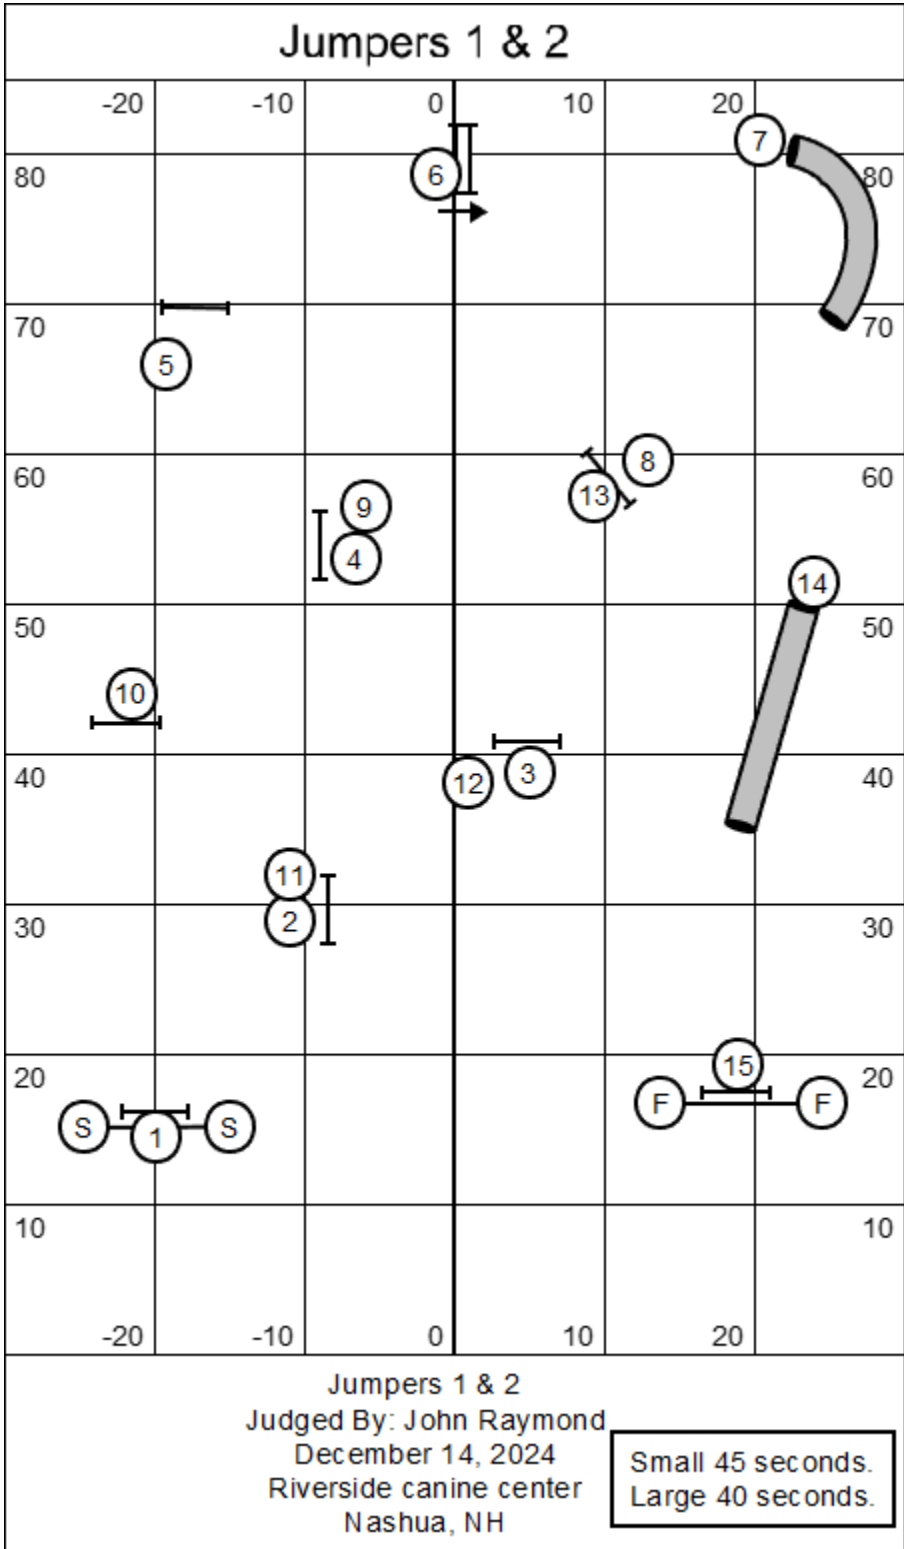

Snooker 3,5 & C

Snooker 3,5 & C
 Judged By: John Raymond
 December 14, 2024
 Riverside canine center
 Nashua, NH

Small 45 seconds.
 Large 40 seconds.

Jumpers 3,5 & C

Jumpers 3.5 & C
 Judged By: John Raymond
 December 14, 2024
 Riverside canine center
 Nashua, NH

Small 45 seconds.
 Large 40 seconds.