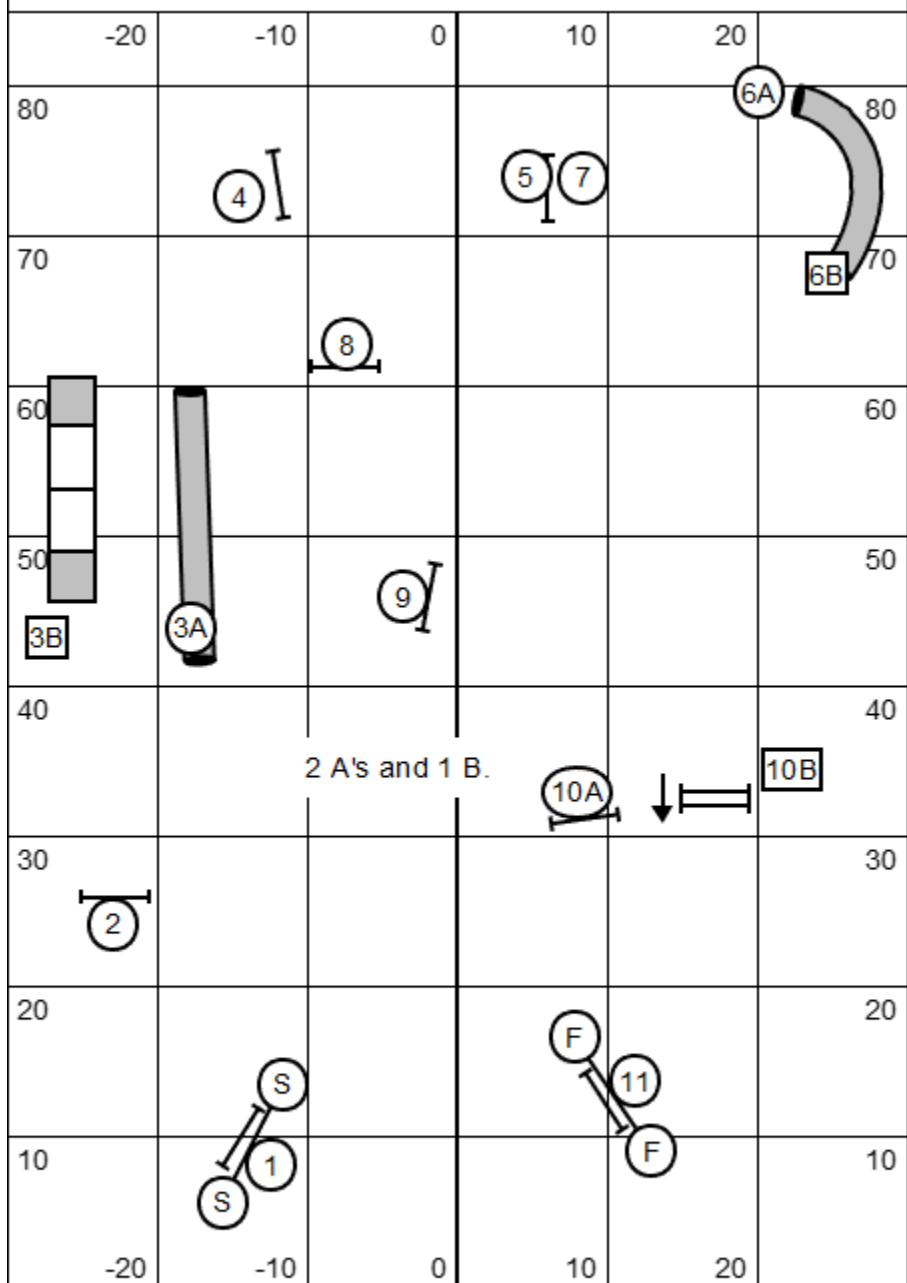

Wildcard 1 & 2

Wildcard 1 & 2
Judged By: John Raymond
December 14, 2024
Riverside canine center
Nashua, NH