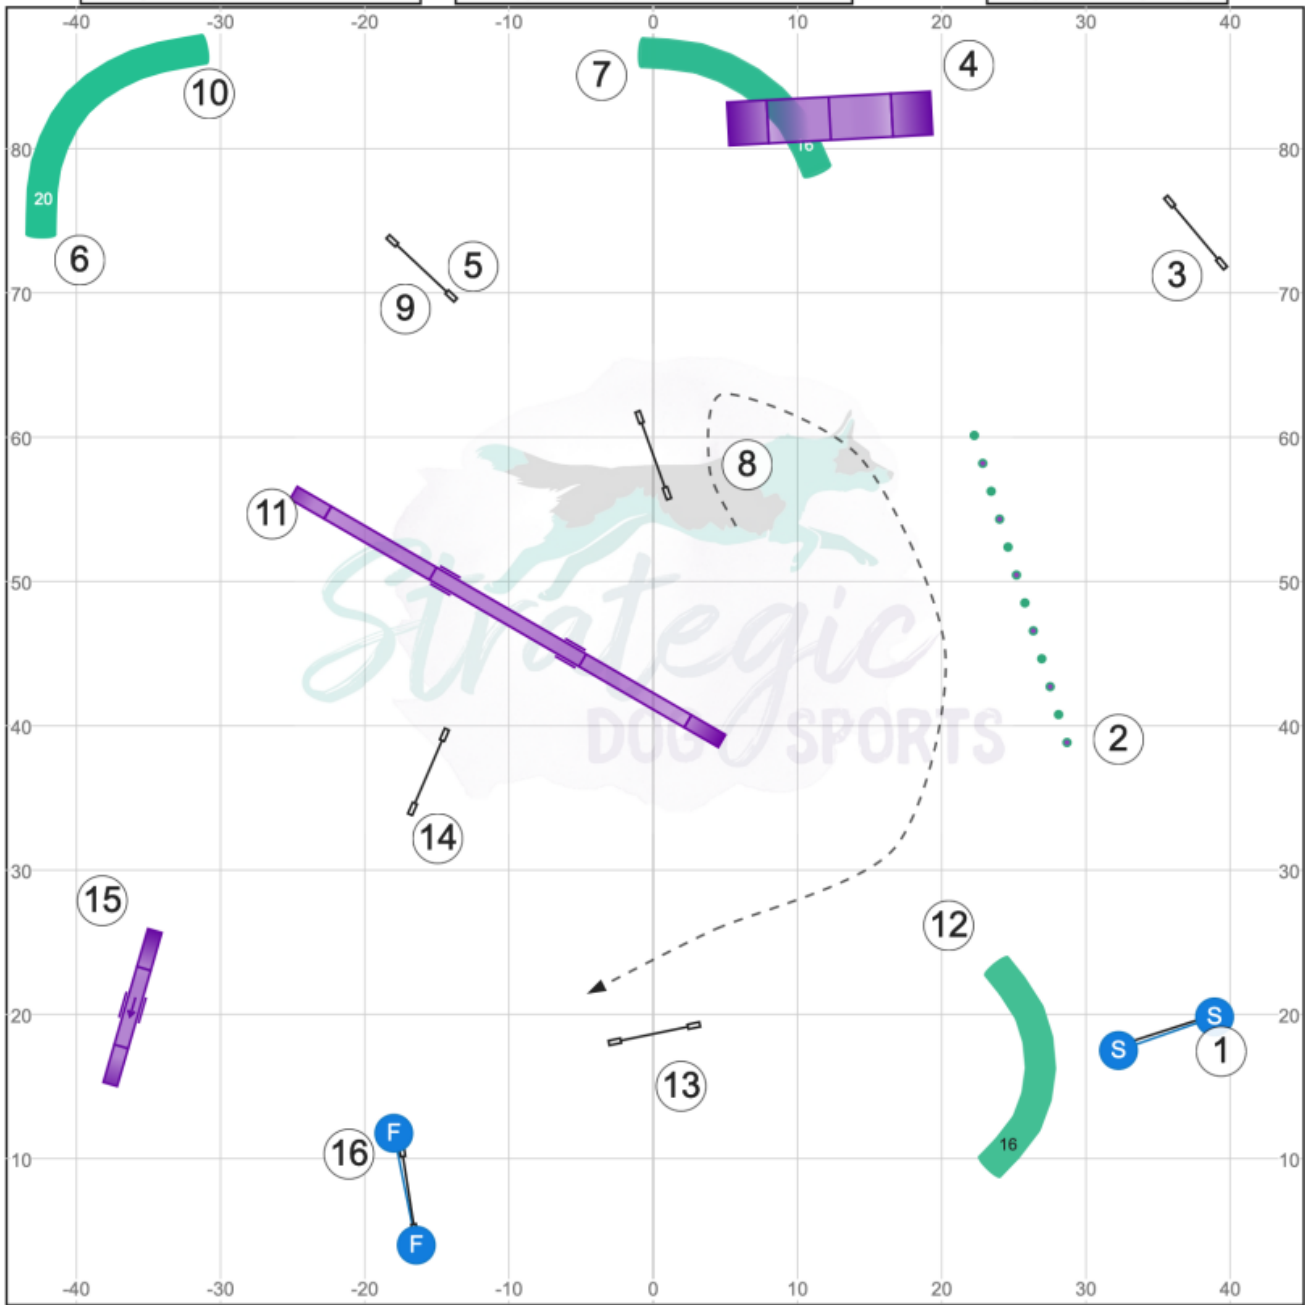

POINT VALUES

- Jumps- 1
- Tunnels- 2
- Teeter- 3
- A-Frame- 4
- DW & Weaves- 5

OPENING

25 sec.
 No back to back contacts.
 (You may back to back anything else.)
 No limitation on gamble obstacles performed in the opening.
 Start jump AND finish jump are live.

CLOSING

10 Pts: 2 Tunnels + 1 Jump
 15 Pts: 2 Tunnels + 2 Jumps
 (Must be 2 different tunnels and 2 different jumps.)
 Finish jump stops time and does NOT count as a jump in the gamble.

TIMES

8/12/all selects: 16 sec.
 16/20/22/24: 14 sec.

Gate

Course map is only an approximation

Gate

www.smarteragility.com

Canine New England UKI
Sunday, Dec. 15, 2024
Designed by Rachel Pearson

Judged by Erin Schaefer

Beg/Nov Agility 1

Gate

Course map is only an approximation

Gate

www.smarteragility.com

Canine New England UKI
Sunday, Dec. 15, 2024
Designed by Rachel Pearson

Judged by Erin Schaefer

Sen/Champ Agility 1

Gate

Course map is only an approximation