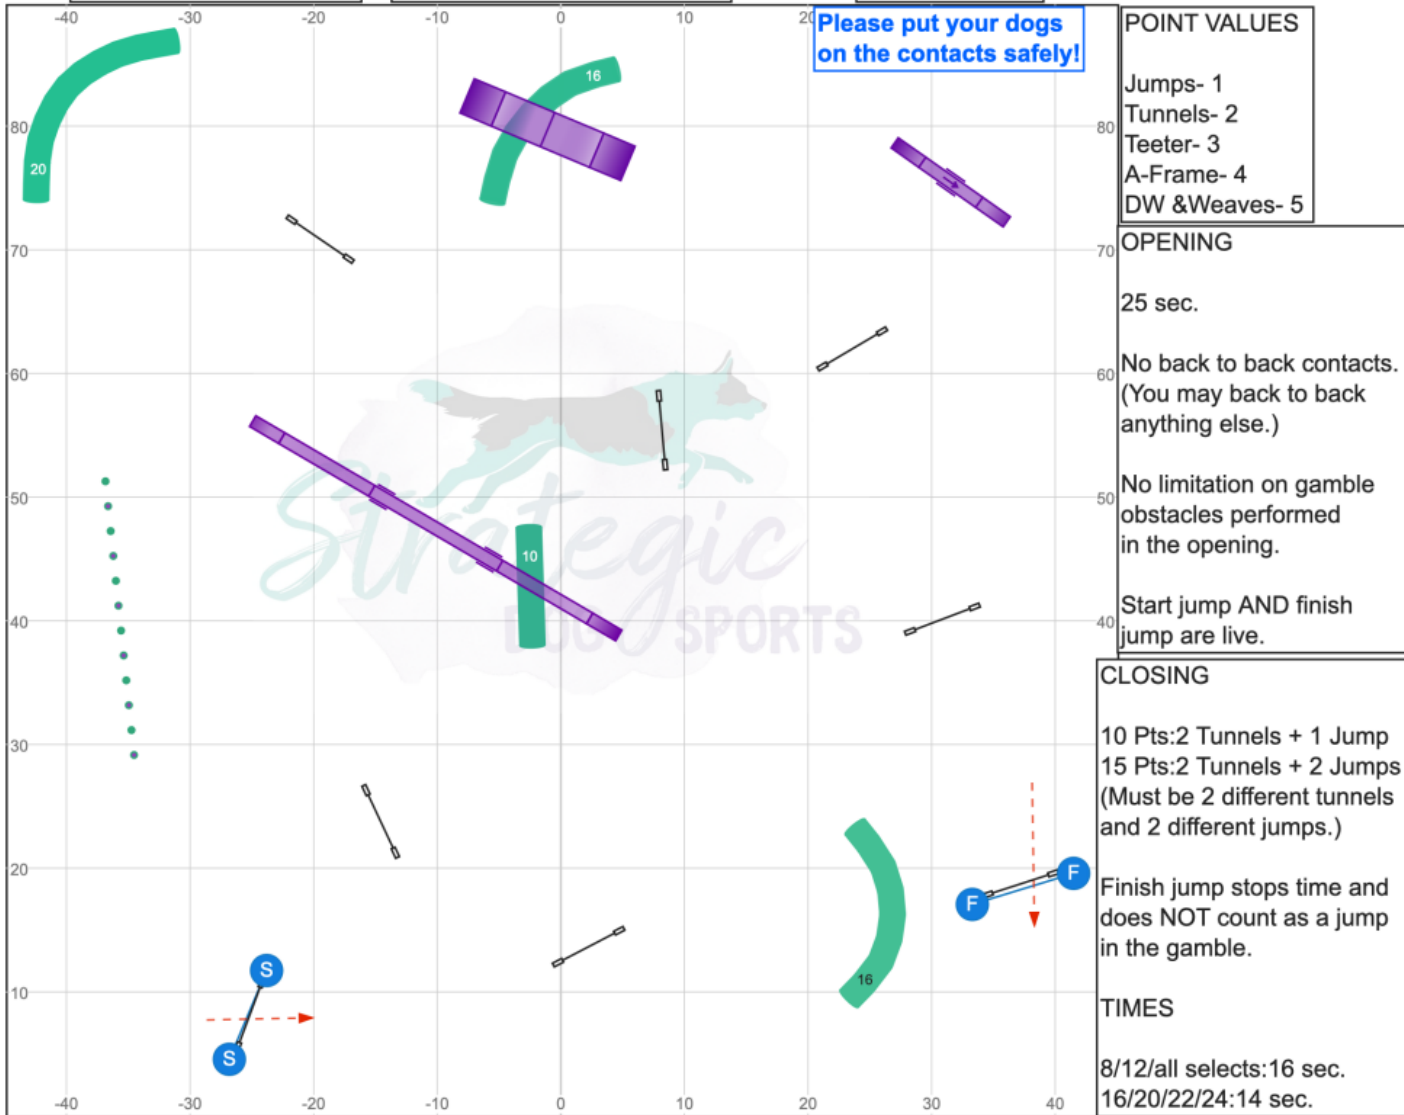

Gate

Course map is only an approximation

Gate

www.smarteragility.com

Canine New England UKI
Sunday, Dec. 15, 2024
Designed by Rachel Pearson

Judged by Erin Schaefer

Sen/Champ Jumping #2

Gate

Course map is only an approximation

Gate

www.smarteragility.com

Canine New England UKI
Sunday, Dec. 15, 2024
Designed by Rachel Pearson

Judged by Erin Schaefer

Open Gamblers

Please put your dogs on the contacts safely!

POINT VALUES

- Jumps- 1
- Tunnels- 2
- Teeter- 3
- A-Frame- 4
- DW & Weaves- 5

OPENING

25 sec.
 No back to back contacts.
 (You may back to back anything else.)
 No limitation on gamble obstacles performed in the opening.
 Start jump AND finish jump are live.

CLOSING

10 Pts: 2 Tunnels + 1 Jump
 15 Pts: 2 Tunnels + 2 Jumps
 (Must be 2 different tunnels and 2 different jumps.)
 Finish jump stops time and does NOT count as a jump in the gamble.

TIMES

8/12/all selects: 16 sec.
 16/20/22/24: 14 sec.