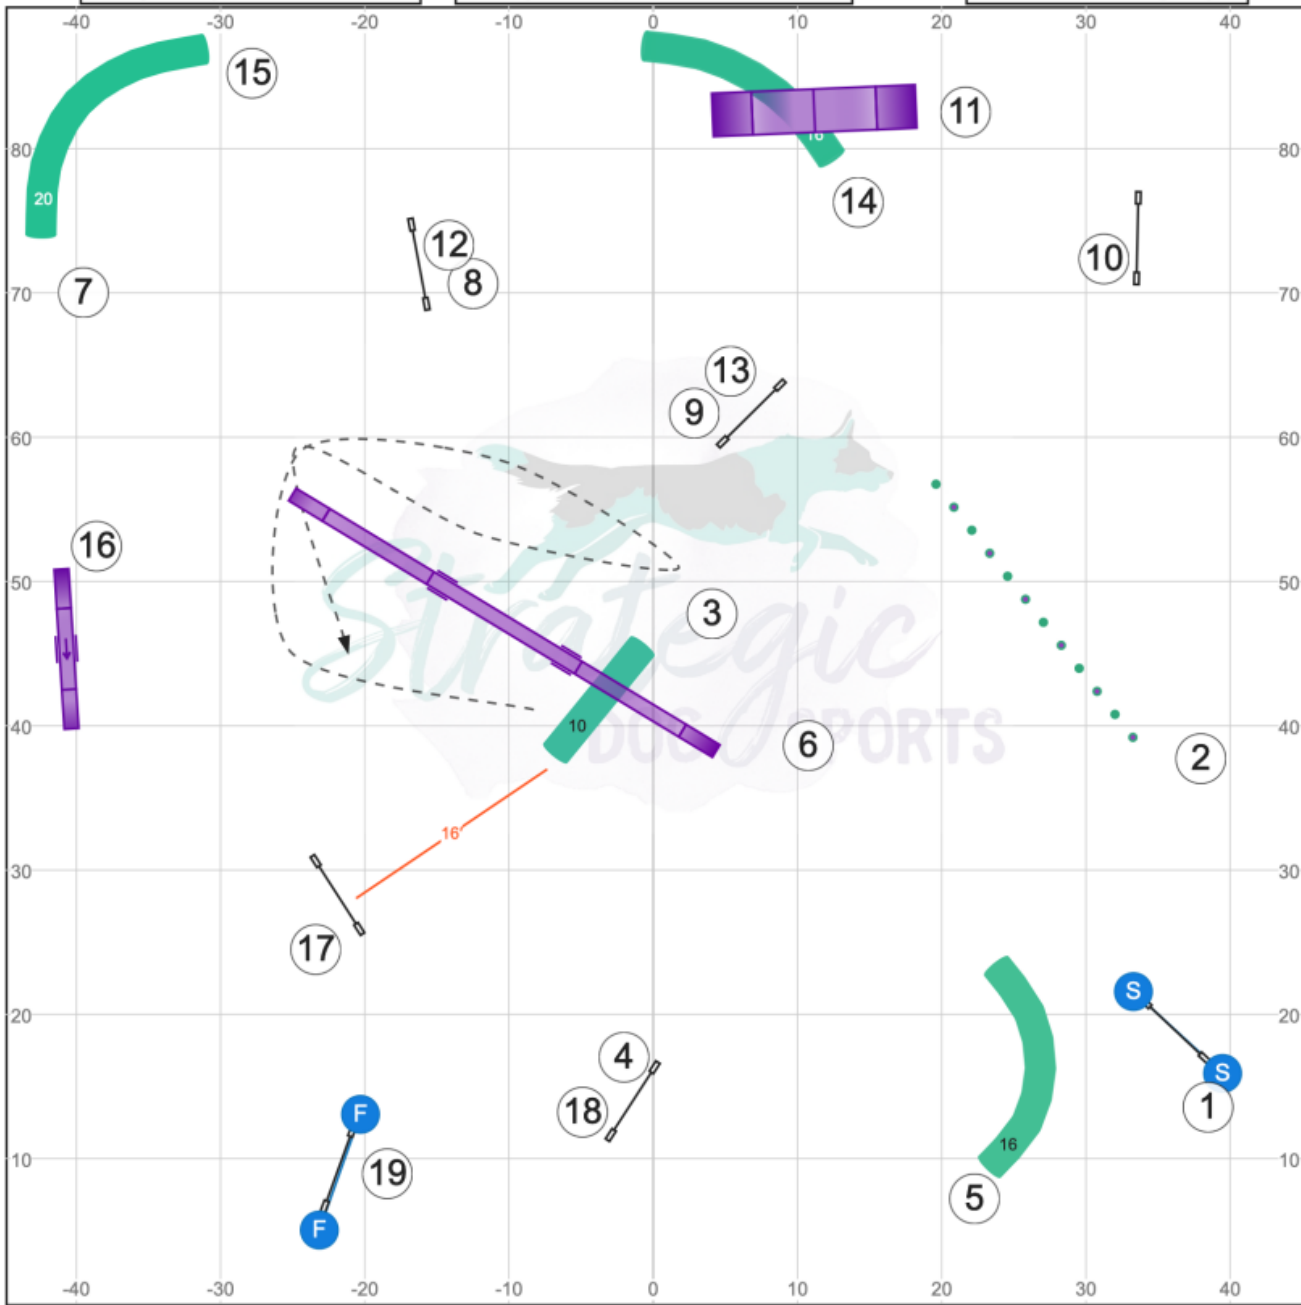

POINT VALUES

- Jumps- 1
- Tunnels- 2
- Teeter- 3
- A-Frame- 4
- DW & Weaves- 5

OPENING

25 sec.
 No back to back contacts.
 (You may back to back anything else.)
 No limitation on gamble obstacles performed in the opening.
 Start jump AND finish jump are live.

Gate

Course map is only an approximation

Gate

www.smarteragility.com

Canine New England UKI
Sunday, Dec. 15, 2024
Designed by Rachel Pearson

Judged by Erin Schaefer

Beg/Nov Agility 1

Gate

Course map is only an approximation

Gate

www.smarteragility.com

Canine New England UKI
Sunday, Dec. 15, 2024
Designed by Rachel Pearson

Judged by Erin Schaefer

Sen/Champ Agility 1

Gate

Course map is only an approximation

Gate

www.smarteragility.com

Canine New England UKI
Sunday, Dec. 15, 2024
Designed by Rachel Pearson

Judged by Erin Schaefer

Beg/Nov Agility 2

Gate

Course map is only an approximation

Gate