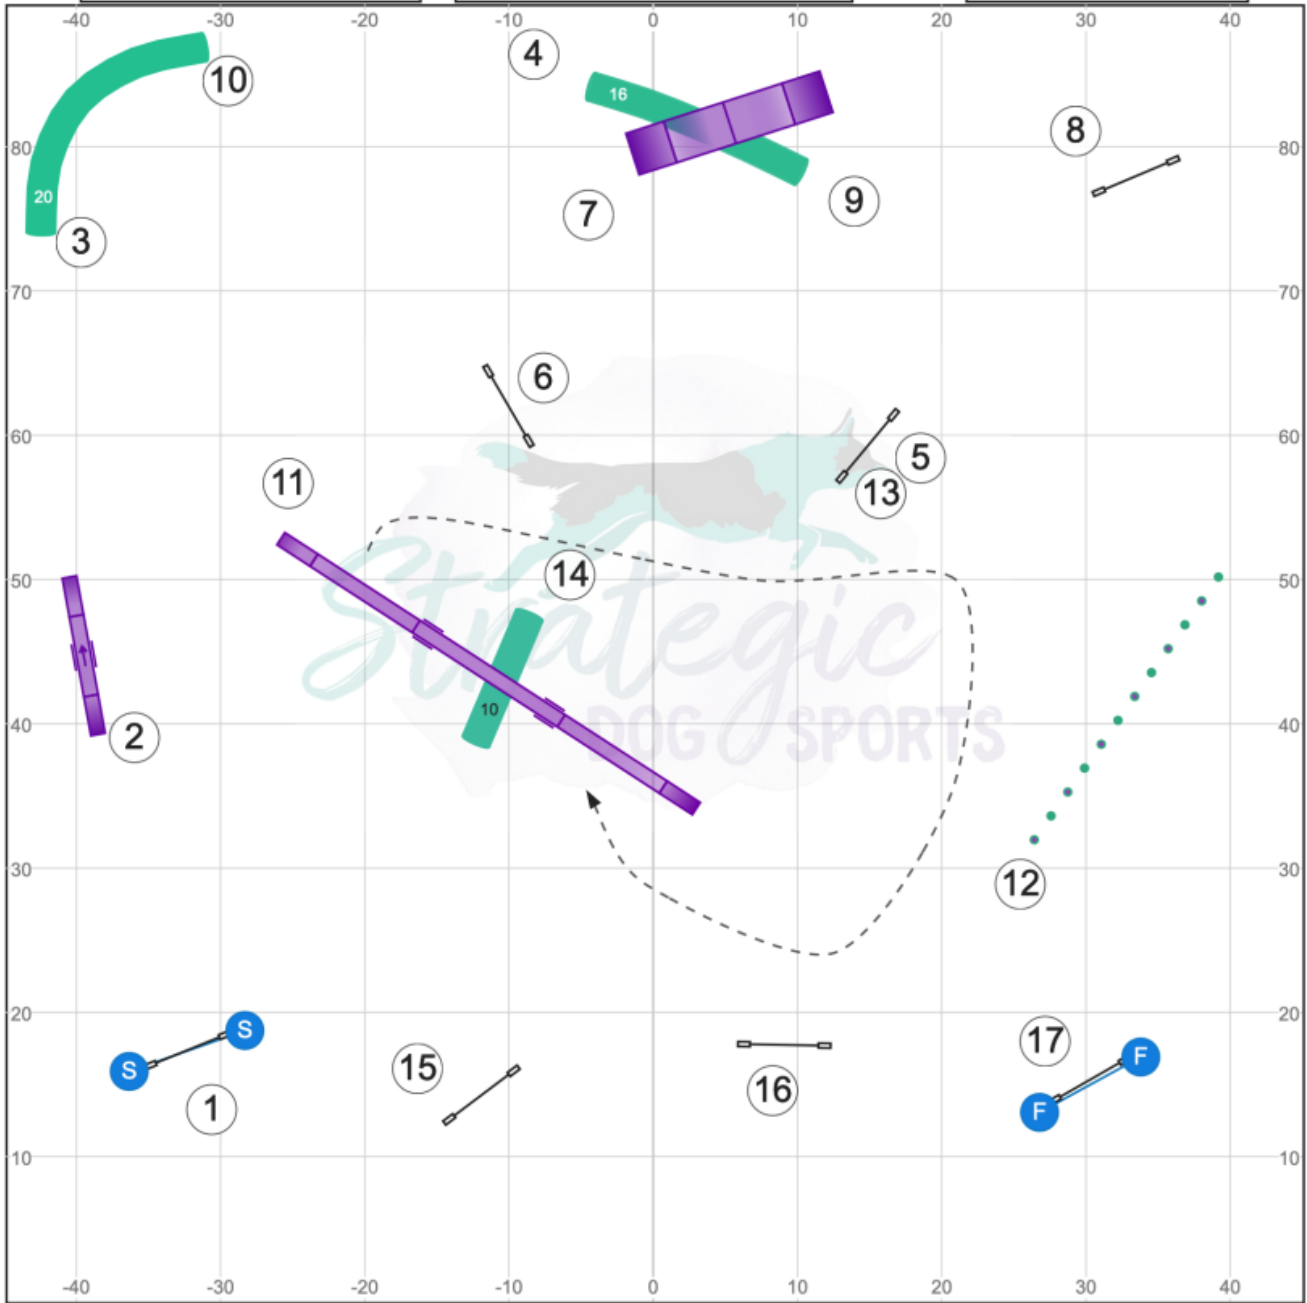

POINT VALUES

- Jumps- 1
- Tunnels- 2
- Teeter- 3
- A-Frame- 4
- DW & Weaves- 5

OPENING

25 sec.
 No back to back contacts.
 (You may back to back anything else.)
 No limitation on gamble obstacles performed in the opening.
 Start jump AND finish jump are live.

Course map is only an approximation

Gate

www.smarteragility.com

Canine New England UKI
Sunday, Dec. 15, 2024
Designed by Rachel Pearson

Judged by Erin Schaefer

Sen/Champ Agility 1

Gate

Course map is only an approximation

Gate

www.smarteragility.com

Canine New England UKI
Sunday, Dec. 15, 2024
Designed by Rachel Pearson

Judged by Erin Schaefer

Beg/Nov Agility 2

Gate

Course map is only an approximation

Gate

www.smarteragility.com

Canine New England UKI
Sunday, Dec. 15, 2024
Designed by Rachel Pearson

Judged by Erin Schaefer

Sen/Champ Agility 2

Gate

Course map is only an approximation

Gate

www.smarteragility.com