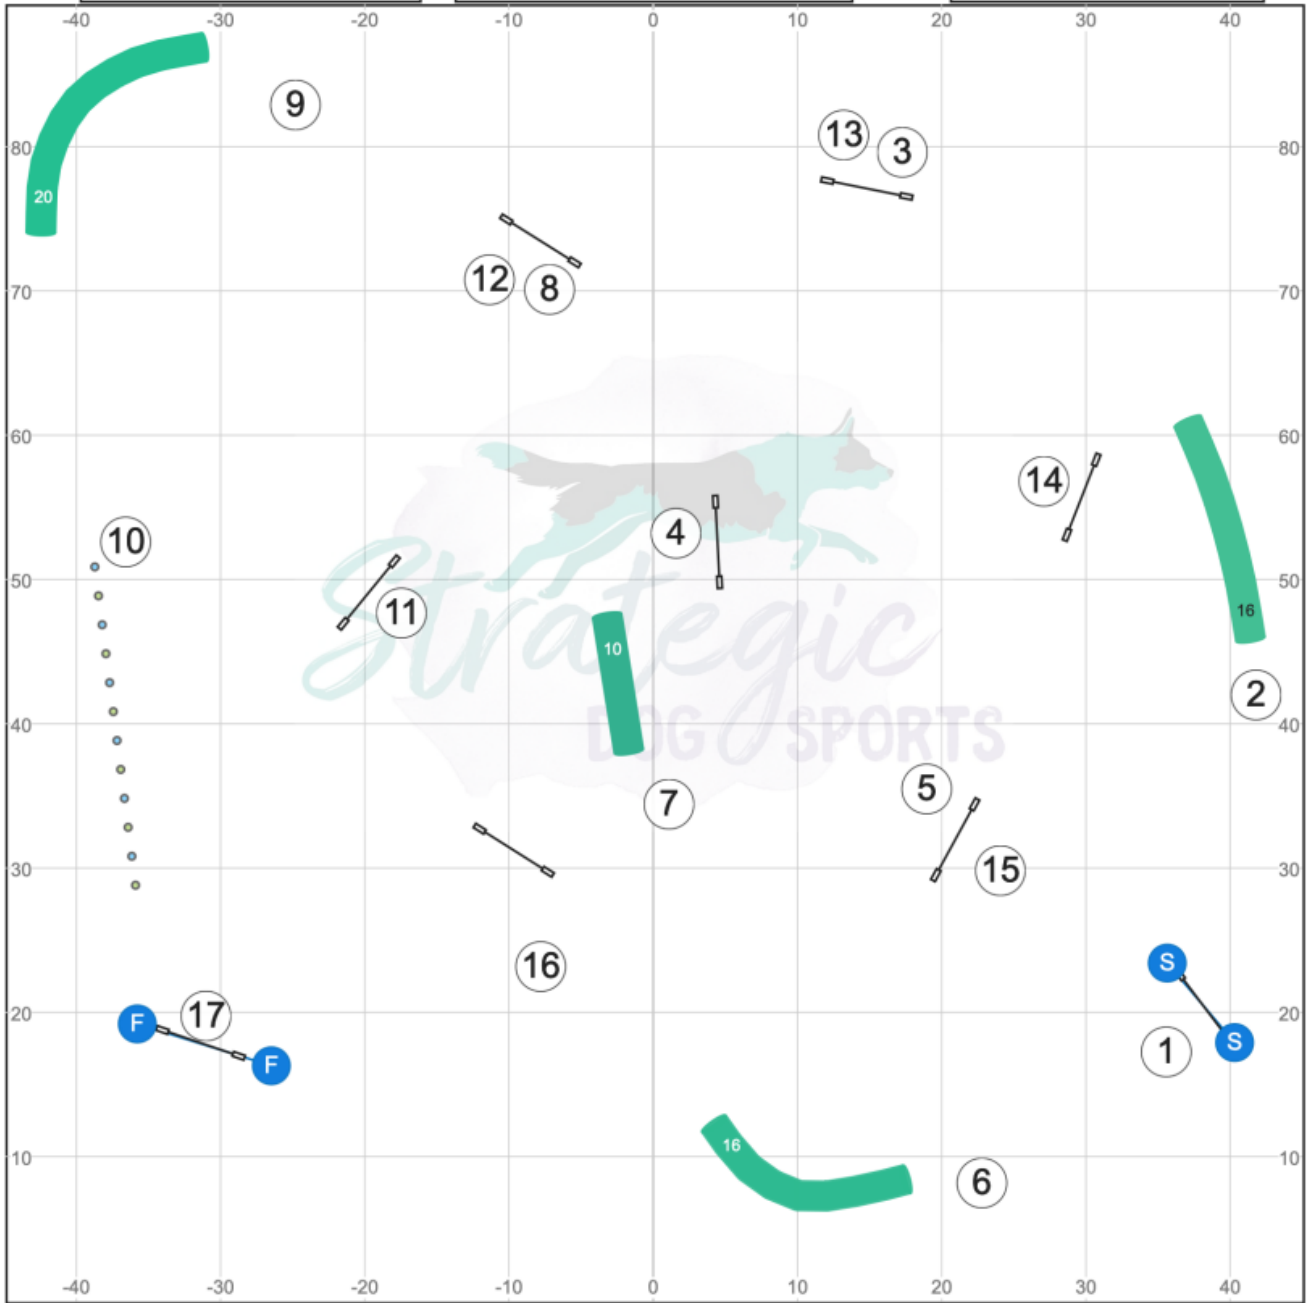

Judged by Erin Schaefer

Senior/Champ Speedstakes

Gate

Course map is only an approximation

Gate

www.smarteragility.com

Canine New England UKI
Sunday, Dec. 15, 2024
Designed by Rachel Pearson

Judged by Erin Schaefer

Beg/Nov Jumping 1

Gate

Course map is only an approximation

Gate

www.smarteragility.com

Canine New England UKI
Sunday, Dec. 15, 2024
Designed by Rachel Pearson

Judged by Erin Schaefer

Sen/Champ Jumping 1

Gate

Course map is only an approximation

Gate

www.smarteragility.com

Canine New England UKI
Sunday, Dec. 15, 2024
Designed by Rachel Pearson

Judged by Erin Schaefer

Sen/Champ Jumping #2

Gate

POINT VALUES

- Jumps- 1
- Tunnels- 2
- Teeter- 3
- A-Frame- 4
- DW & Weaves- 5

OPENING

25 sec.
 No back to back contacts.
 (You may back to back anything else.)
 No limitation on gamble obstacles performed in the opening.
 Start jump AND finish jump are live.