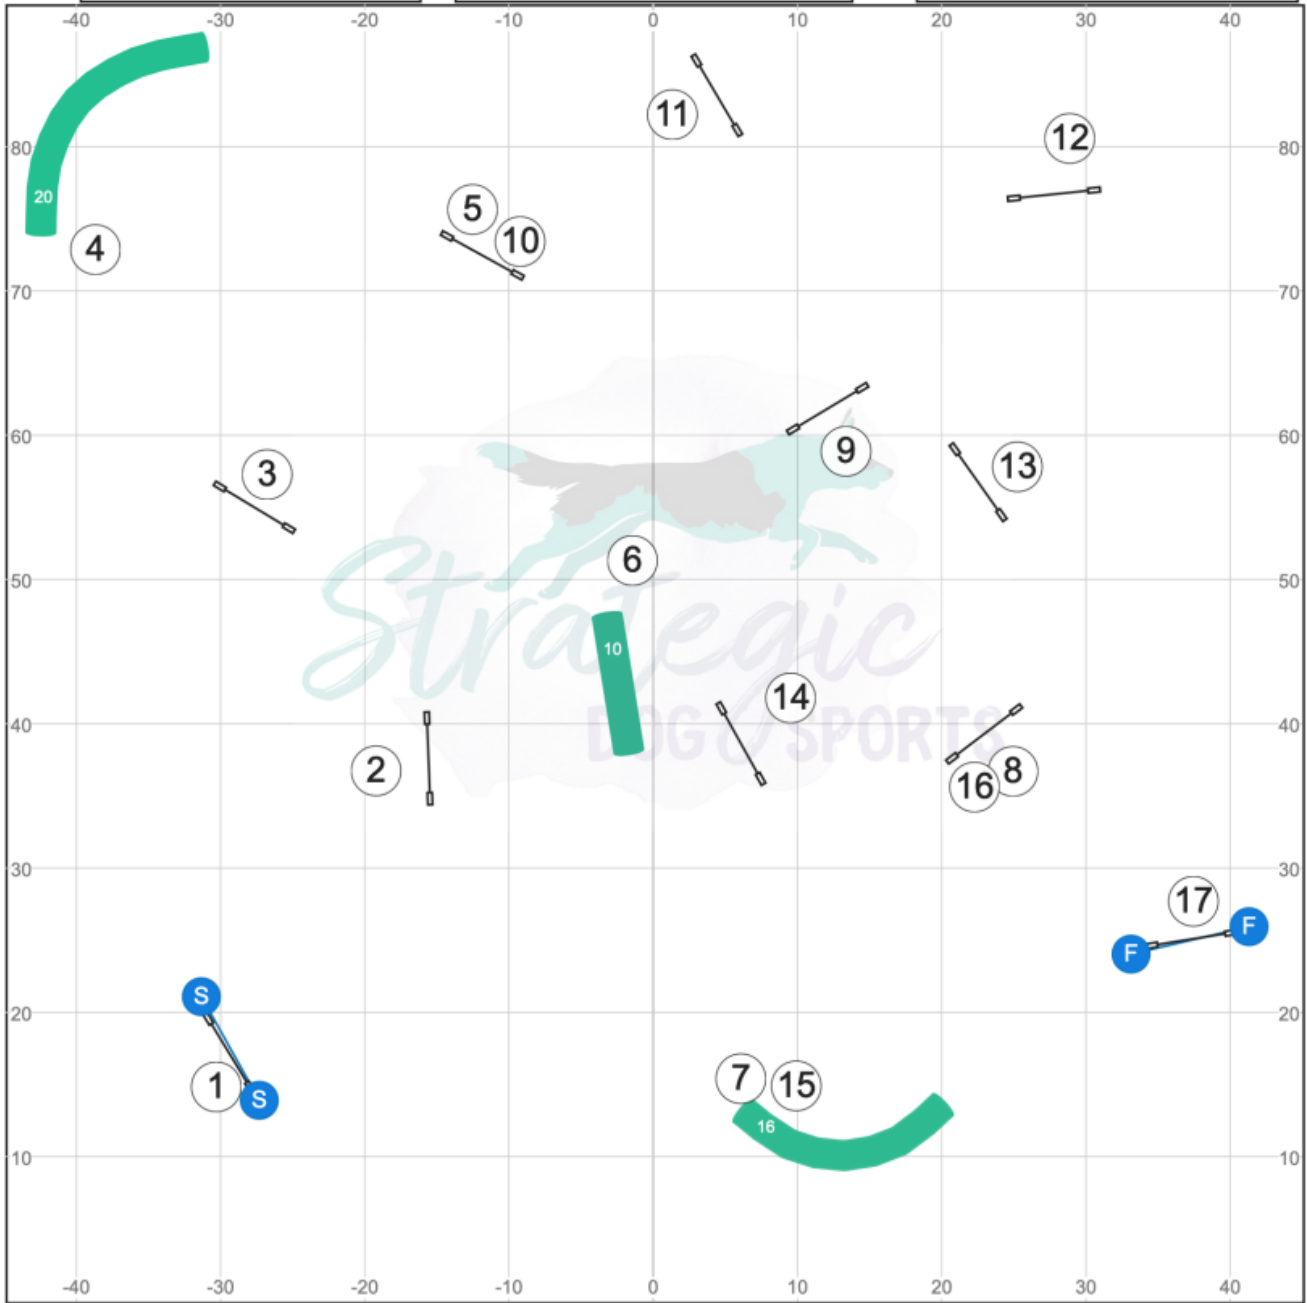

Canine New England UKI
Sunday, Dec. 15, 2024
Designed by Rachel Pearson

Judged by Erin Schaefer

Beg/Nov Speedstakes

Gate ***Course map is only an approximation*** Gate

www.smarteragility.com

Canine New England UKI
Sunday, Dec. 15, 2024
Designed by Rachel Pearson

Judged by Erin Schaefer

Senior/Champ Speedstakes

Gate

Course map is only an approximation

Gate

www.smarteragility.com

Canine New England UKI
Sunday, Dec. 15, 2024
Designed by Rachel Pearson

Judged by Erin Schaefer

Beg/Nov Jumping 1

Gate

Course map is only an approximation

Gate

www.smarteragility.com

Canine New England UKI
Sunday, Dec. 15, 2024
Designed by Rachel Pearson

Judged by Erin Schaefer

Sen/Champ Jumping 1

POINT VALUES

- Jumps- 1
- Tunnels- 2
- Teeter- 3
- A-Frame- 4
- DW & Weaves- 5

OPENING

25 sec.
 No back to back contacts.
 (You may back to back anything else.)
 No limitation on gamble obstacles performed in the opening.
 Start jump AND finish jump are live.