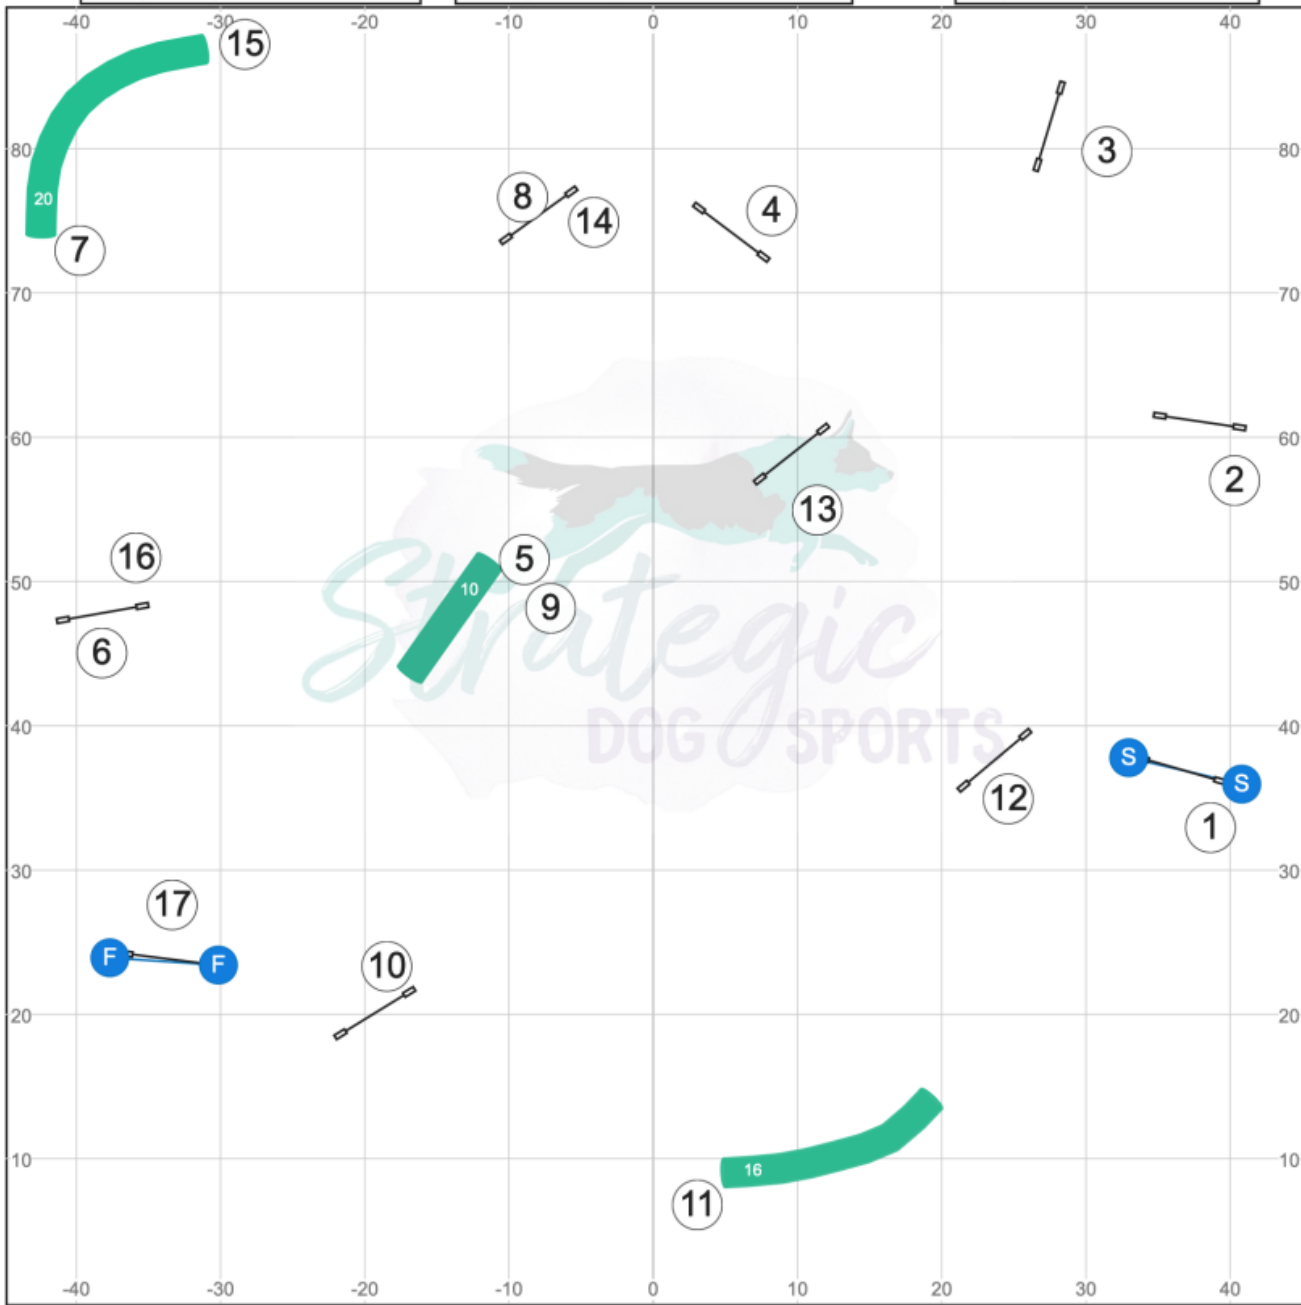

Canine New England UKI
Sunday, Dec. 15, 2024
Designed by Rachel Pearson

Judged by Erin Schaefer

Beg/Nov Speedstakes

Gate ***Course map is only an approximation*** Gate

www.smarteragility.com

Canine New England UKI
Sunday, Dec. 15, 2024
Designed by Rachel Pearson

Judged by Erin Schaefer

Senior/Champ Speedstakes

Gate

Course map is only an approximation

Gate

www.smarteragility.com

Canine New England UKI
Sunday, Dec. 15, 2024
Designed by Rachel Pearson

Judged by Erin Schaefer

Beg/Nov Jumping 1

Gate

Course map is only an approximation

Gate

www.smarteragility.com

Canine New England UKI
Sunday, Dec. 15, 2024
Designed by Rachel Pearson

Judged by Erin Schaefer

Sen/Champ Jumping 1

POINT VALUES

- Jumps- 1
- Tunnels- 2
- Teeter- 3
- A-Frame- 4
- DW & Weaves- 5

OPENING

25 sec.
 No back to back contacts.
 (You may back to back anything else.)
 No limitation on gamble obstacles performed in the opening.
 Start jump AND finish jump are live.