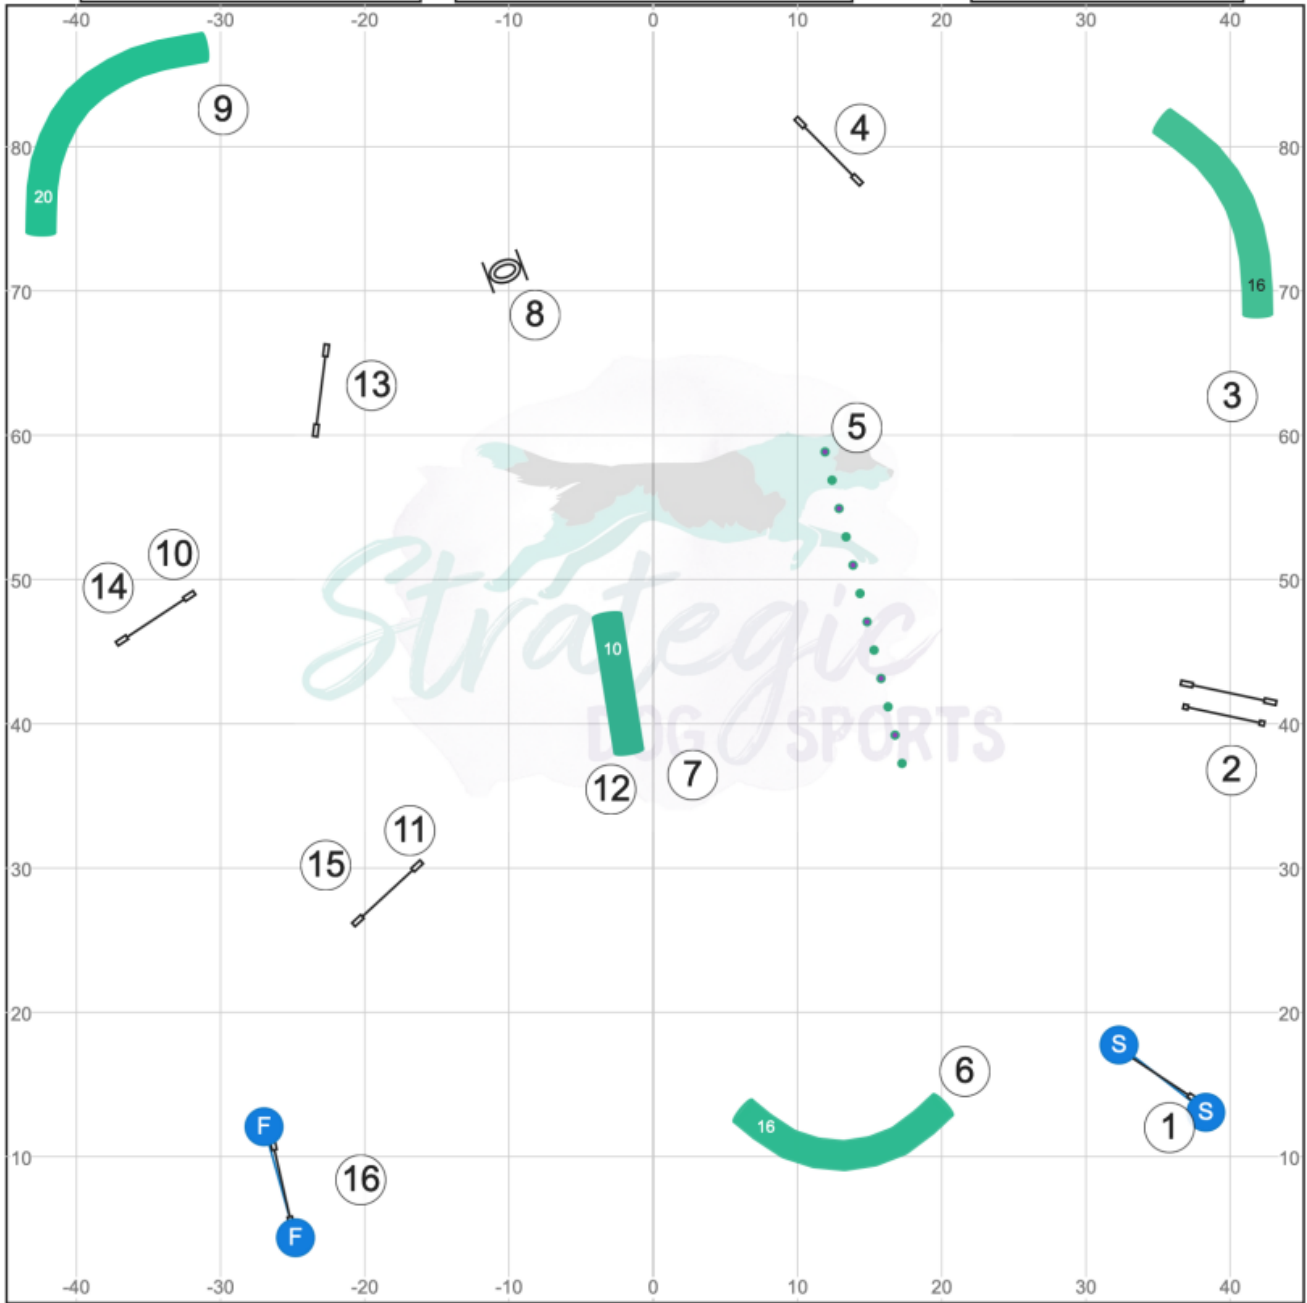

Canine New England UKI
Sunday, Dec. 15, 2024
Designed by Rachel Pearson

Judged by Erin Schaefer

Beg/Nov Speedstakes

Gate ***Course map is only an approximation*** Gate

www.smarteragility.com

Canine New England UKI
Sunday, Dec. 15, 2024
Designed by Rachel Pearson

Judged by Erin Schaefer

Senior/Champ Speedstakes

Gate

Course map is only an approximation

Gate

www.smarteragility.com

Canine New England UKI
Sunday, Dec. 15, 2024
Designed by Rachel Pearson

Judged by Erin Schaefer

Beg/Nov Jumping 1

Gate

Course map is only an approximation

Gate

www.smarteragility.com

Canine New England UKI
Sunday, Dec. 15, 2024
Designed by Rachel Pearson

Judged by Erin Schaefer

Sen/Champ Jumping 1

POINT VALUES

- Jumps- 1
- Tunnels- 2
- Teeter- 3
- A-Frame- 4
- DW & Weaves- 5

OPENING

25 sec.
 No back to back contacts.
 (You may back to back anything else.)
 No limitation on gamble obstacles performed in the opening.
 Start jump AND finish jump are live.