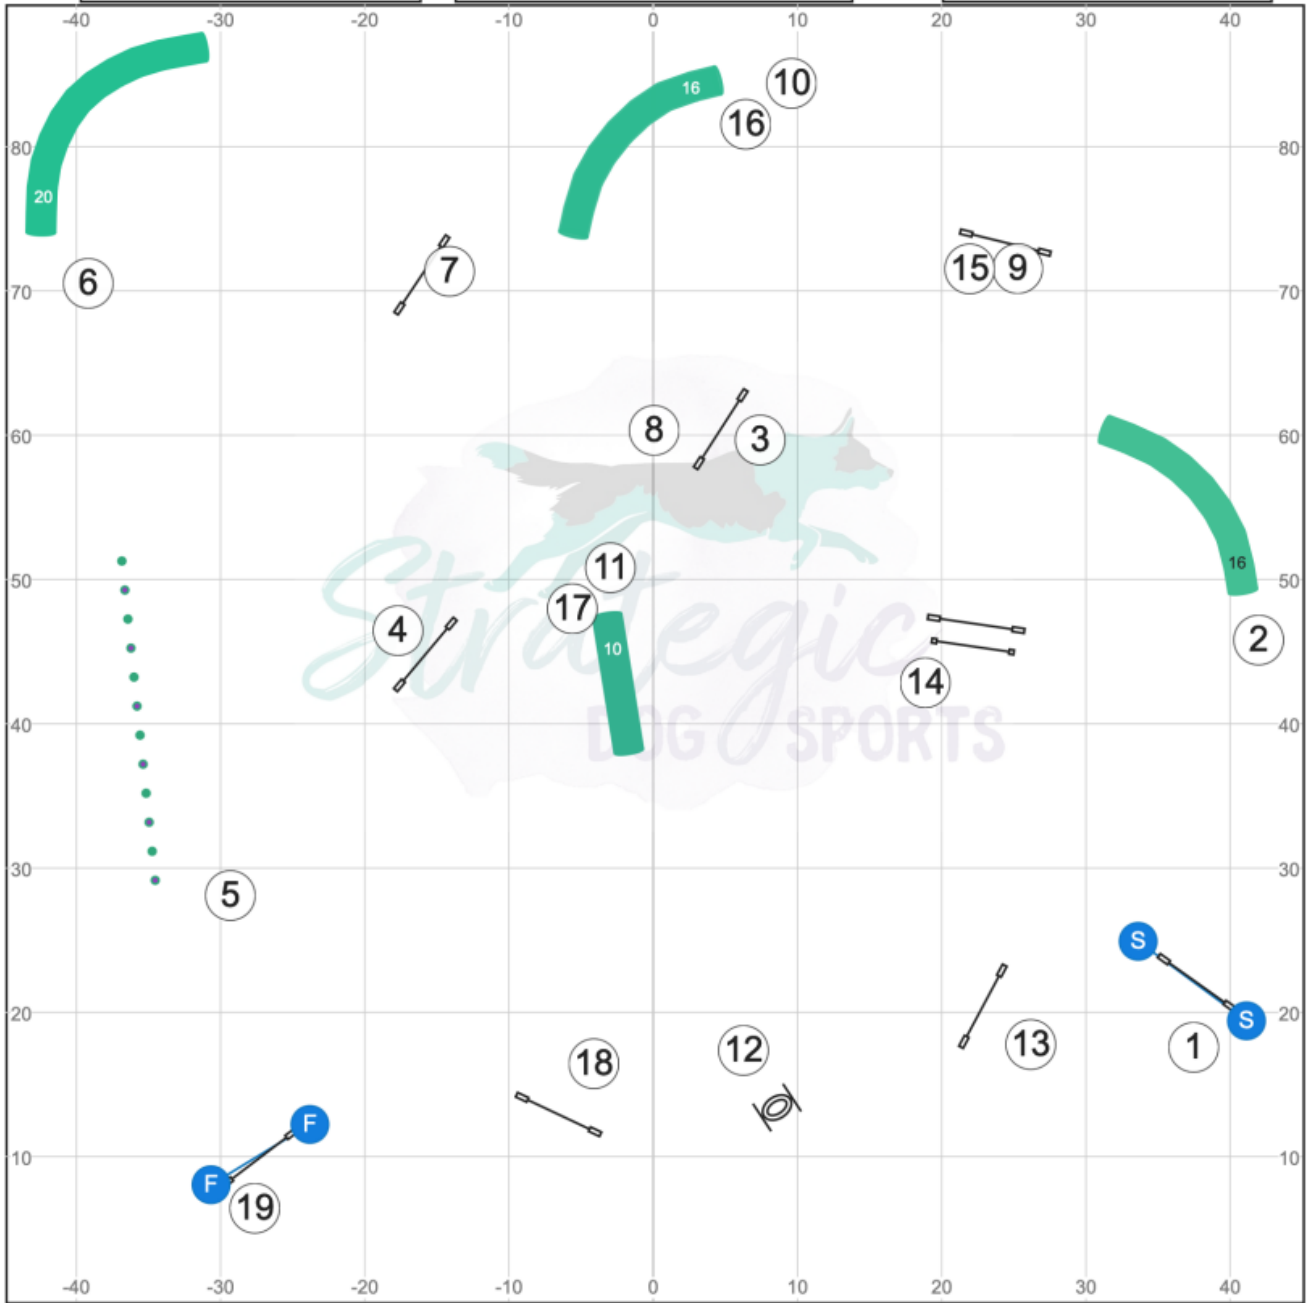

Beg/Nov Jumping 1

Gate

Course map is only an approximation

Gate

www.smarteragility.com

Canine New England UKI
Sunday, Dec. 15, 2024
Designed by Rachel Pearson

Judged by Erin Schaefer

Sen/Champ Jumping 1

Gate

Course map is only an approximation

Gate

www.smarteragility.com

Canine New England UKI
Sunday, Dec. 15, 2024
Designed by Rachel Pearson

Judged by Erin Schaefer

Sen/Champ Jumping #2

Gate

Course map is only an approximation

Gate

www.smarteragility.com

Canine New England UKI
Sunday, Dec. 15, 2024
Designed by Rachel Pearson

Judged by Erin Schaefer

Open Gamblers

Please put your dogs on the contacts safely!

POINT VALUES

- Jumps- 1
- Tunnels- 2
- Teeter- 3
- A-Frame- 4
- DW & Weaves- 5

OPENING

25 sec.
 No back to back contacts.
 (You may back to back anything else.)
 No limitation on gamble obstacles performed in the opening.
 Start jump AND finish jump are live.