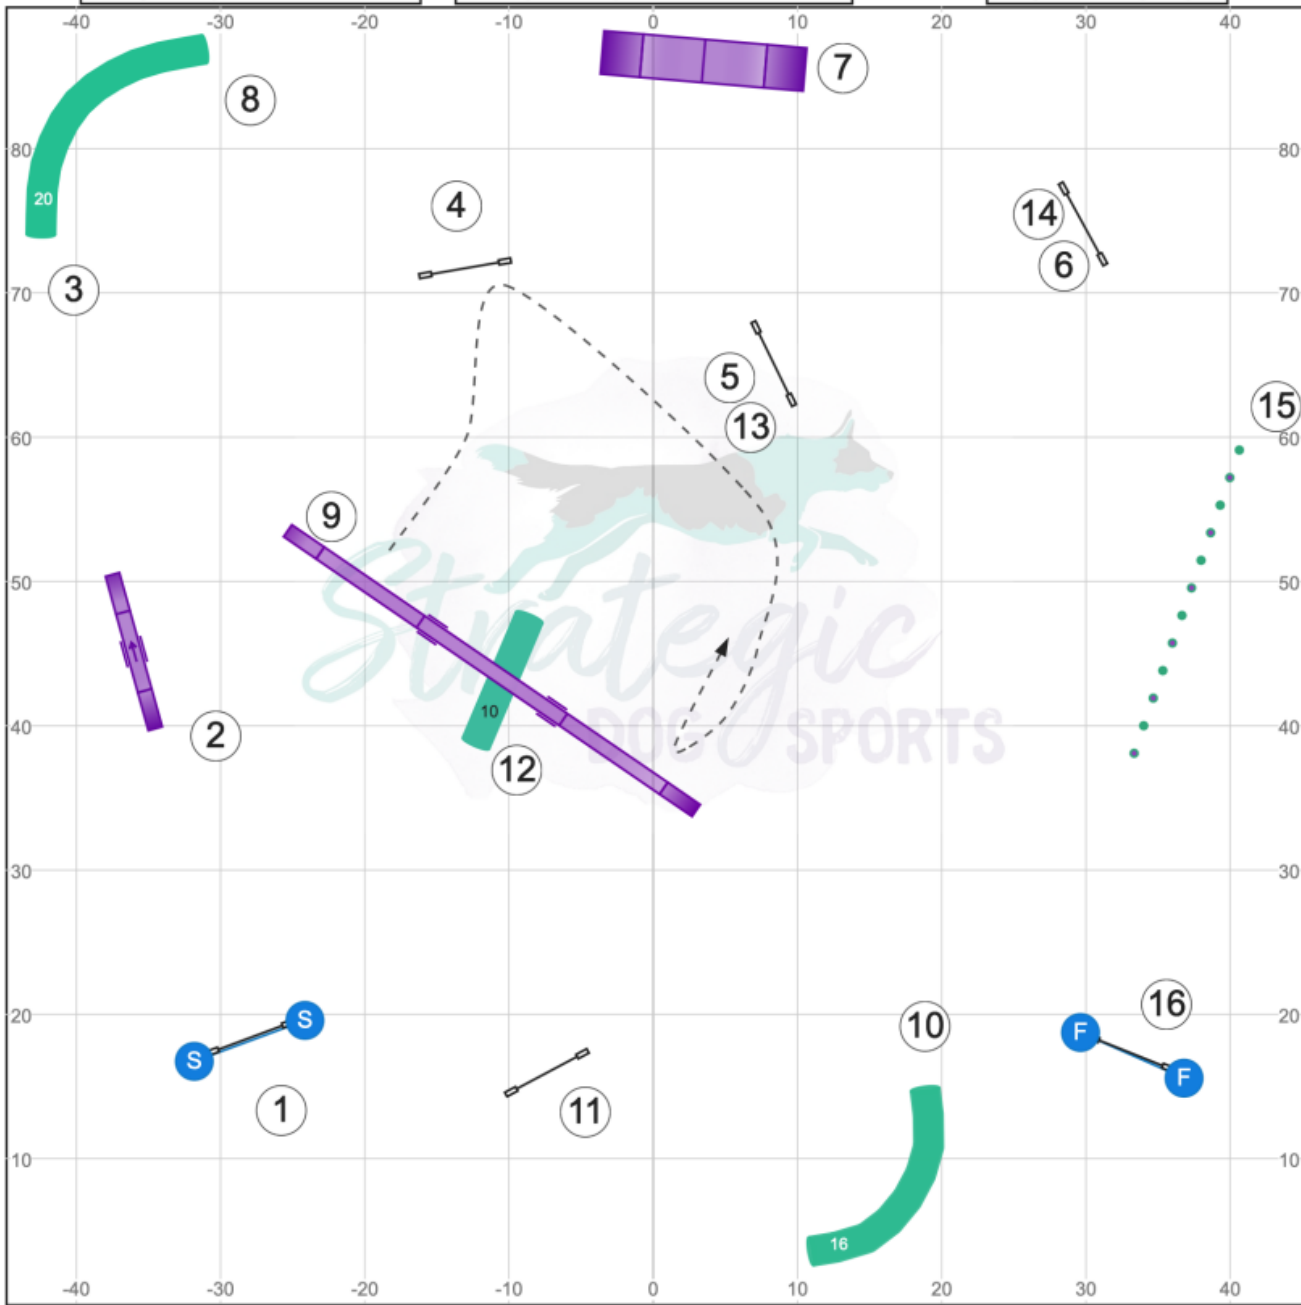

POINT VALUES

- Jumps- 1
- Tunnels- 2
- Teeter- 3
- A-Frame- 4
- DW & Weaves- 5

OPENING

25 sec.
 No back to back contacts.
 (You may back to back anything else.)
 No limitation on gamble obstacles performed in the opening.
 Start jump AND finish jump are live.

Gate

Course map is only an approximation

Gate

www.smarteragility.com

Canine New England UKI
Sunday, Dec. 15, 2024
Designed by Rachel Pearson

Judged by Erin Schaefer

Beg/Nov Agility 1

Gate

Course map is only an approximation

Gate

www.smarteragility.com

Canine New England UKI
Sunday, Dec. 15, 2024
Designed by Rachel Pearson

Judged by Erin Schaefer

Sen/Champ Agility 1

Gate

Course map is only an approximation

Gate

www.smarteragility.com

Canine New England UKI
Sunday, Dec. 15, 2024
Designed by Rachel Pearson

Judged by Erin Schaefer

Beg/Nov Agility 2

Gate

Course map is only an approximation

Gate