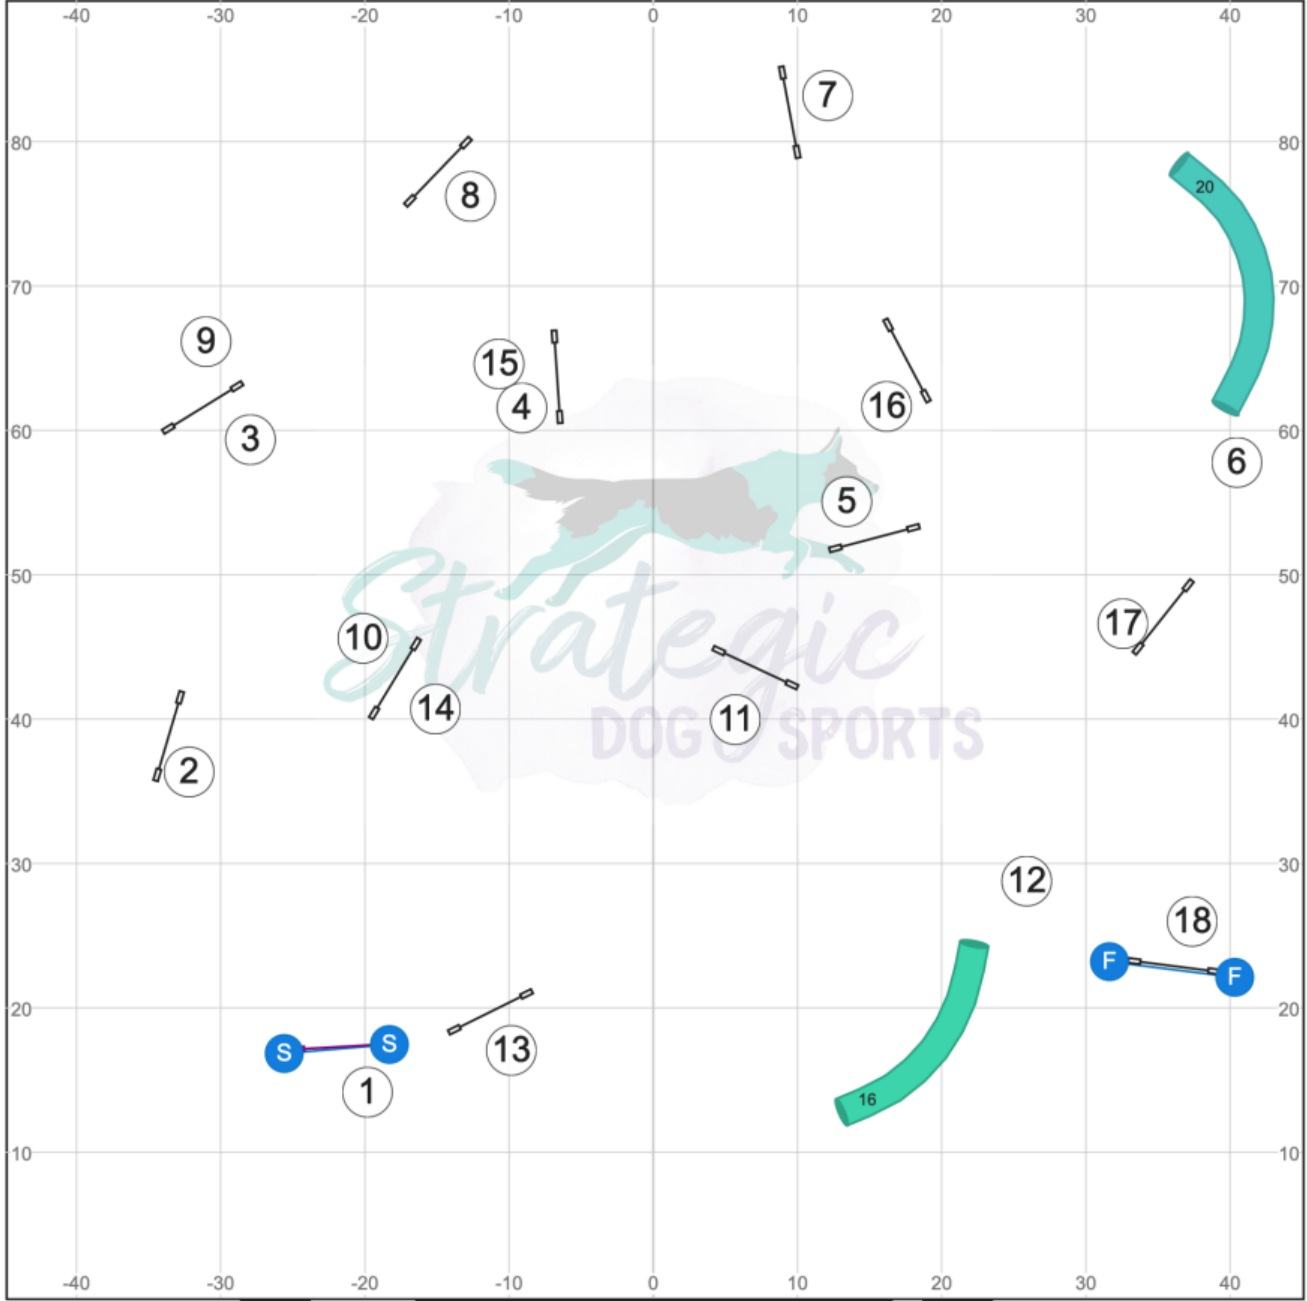

Course map is only an approximation

Gate

www.smarteragility.com

Designed by Rachel Pearson
Judged by Erin Schaefer

Canine New England
Saturday, Dec. 14, 2024

Beg/Nov Jumping

Gate

Course map is only an approximation

Gate

www.smarteragility.com

Designed by Rachel Pearson
Judged by Erin Schaefer

Canine New England
Saturday, Dec. 14, 2024

Beg/Nov Speedstakes 1

Gate

Course map is only an approximation

Gate

www.smarteragility.com

Designed by Rachel Pearson
Judged by Erin Schaefer

Canine New England
Saturday, Dec. 14, 2024

Sen/Champ Speedstakes 1

Gate

Course map is only an approximation

Gate

www.smarteragility.com