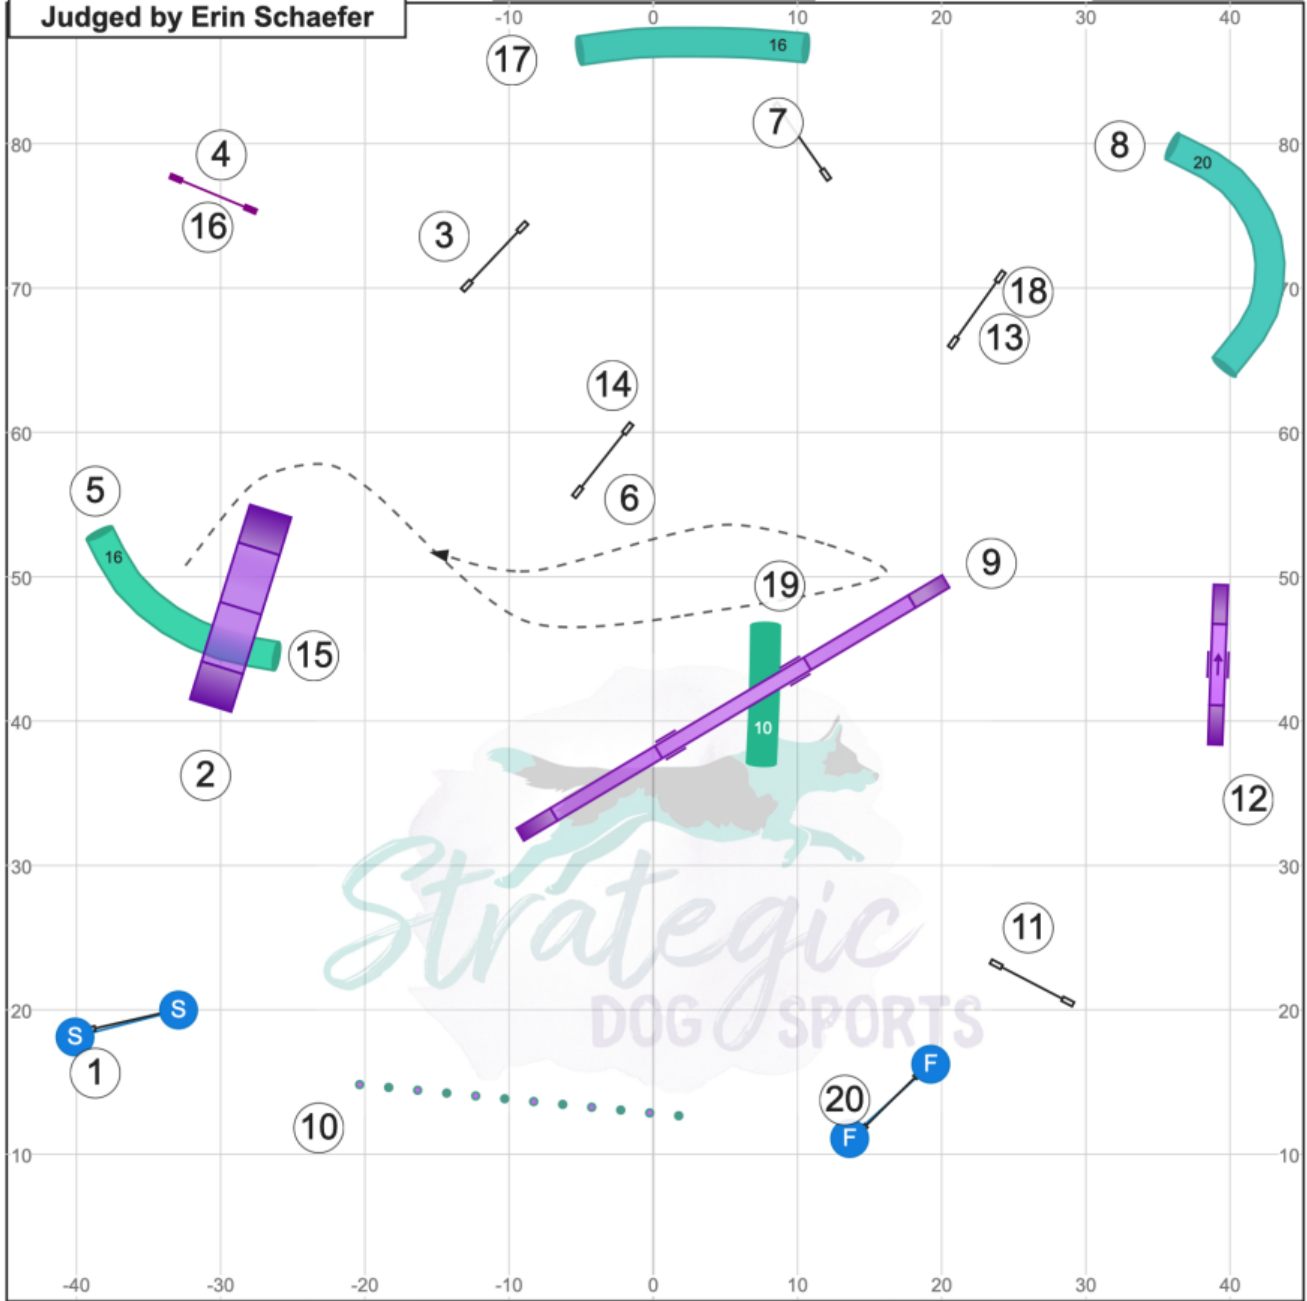

Designed by Rachel Pearson
Judged by Erin Schaefer

Canine New England UKI
Saturday, Dec. 14, 2024

Beginner/Novice
Agility

Gate

Course map is only an approximation

Gate

www.smarteragility.com

Designed by Rachel Pearson
Judged by Erin Schaefer

Canine New England
Saturday, Dec. 14, 2024

Senior/Champion
Agility

Gate

Course map is only an approximation

Gate

www.smarteragility.com

Designed by Rachel Pearson
Judged by Erin Schaefer

Canine New England
Saturday, Dec. 14, 2024

Masters Agility

Gate

Course map is only an approximation

Gate

www.smarteragility.com

Designed by Rachel Pearson
Judged by Erin Schaefer

Canine New England
Saturday, Dec. 14, 2024

Masters Jumping

Gate

Course map is only an approximation

Gate

www.smarteragility.com

Designed by Rachel Pearson
Judged by Erin Schaefer

Canine New England
Saturday, Dec. 14, 2024

Sen/Champ Jumping

Gate