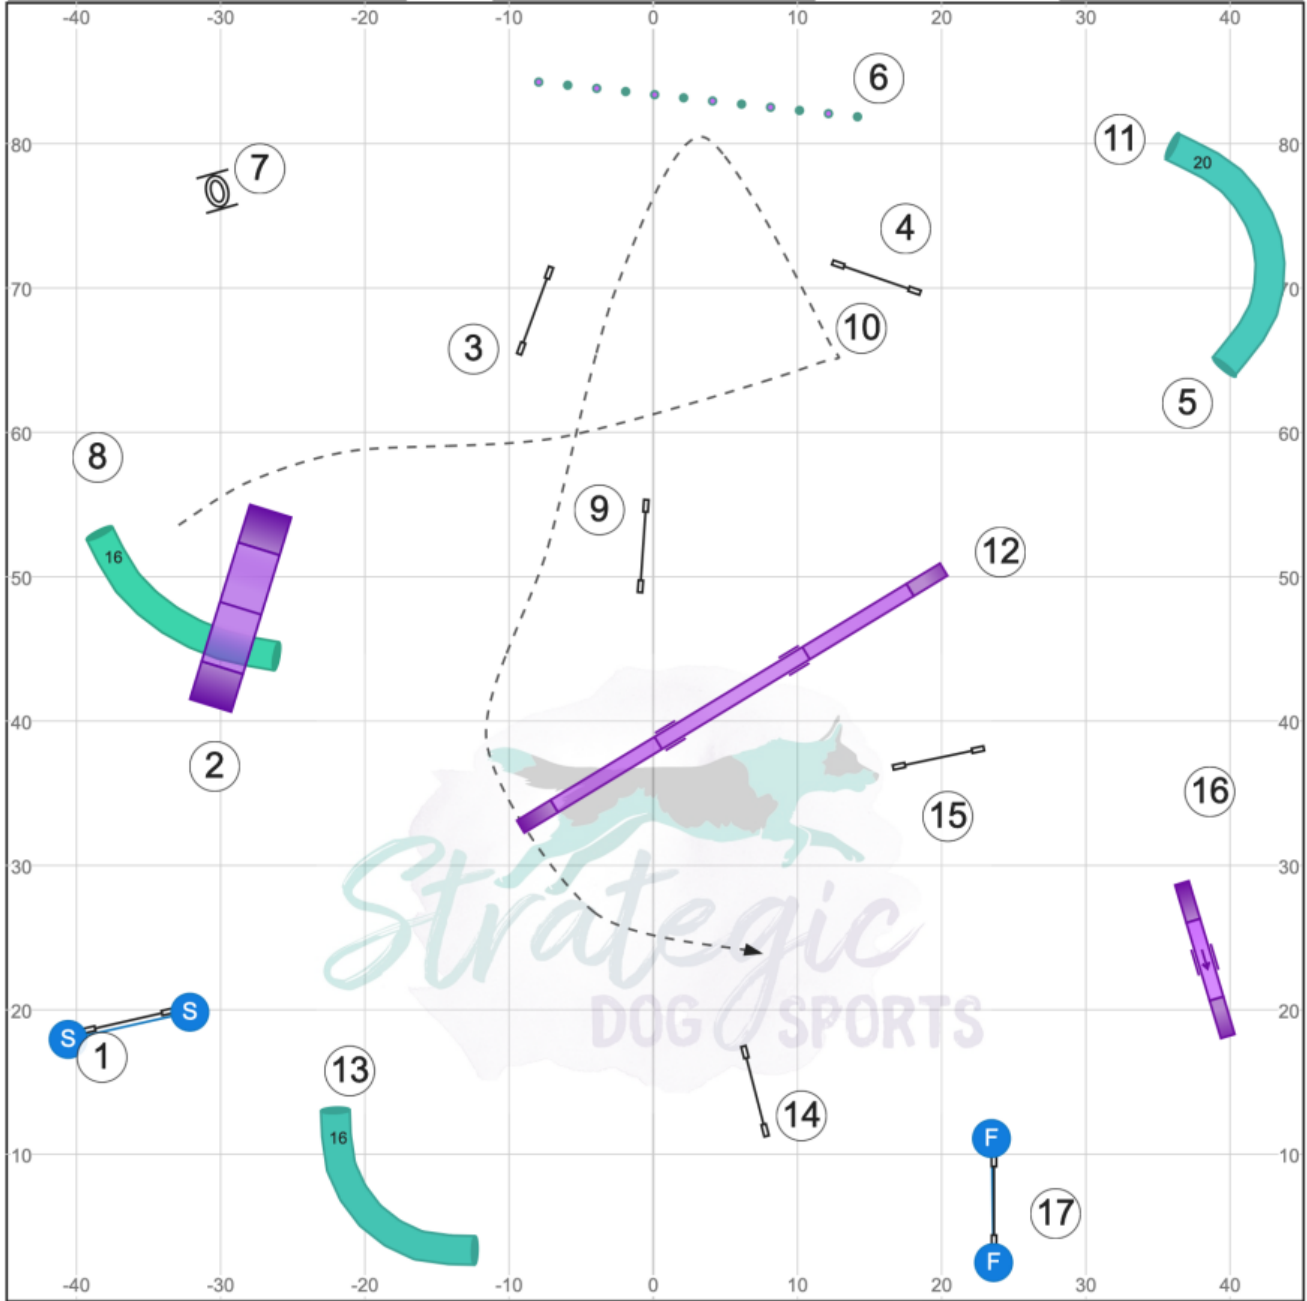

Designed by Rachel Pearson
Judged by Erin Schaefer

Canine New England UKI
Saturday, Dec. 14, 2024

Beginner/Novice
Agility

Gate

Course map is only an approximation

Gate

www.smarteragility.com

Designed by Rachel Pearson
Judged by Erin Schaefer

Canine New England
Saturday, Dec. 14, 2024

Senior/Champion
Agility

Gate

Course map is only an approximation

Gate

www.smarteragility.com

Designed by Rachel Pearson
Judged by Erin Schaefer

Canine New England
Saturday, Dec. 14, 2024

Masters Agility

Gate

Course map is only an approximation

Gate

www.smarteragility.com

Designed by Rachel Pearson
Judged by Erin Schaefer

Canine New England
Saturday, Dec. 14, 2024

Masters Jumping

Gate

Course map is only an approximation

Gate

www.smarteragility.com

Designed by Rachel Pearson
Judged by Erin Schaefer

Canine New England
Saturday, Dec. 14, 2024

Sen/Champ Jumping

Gate