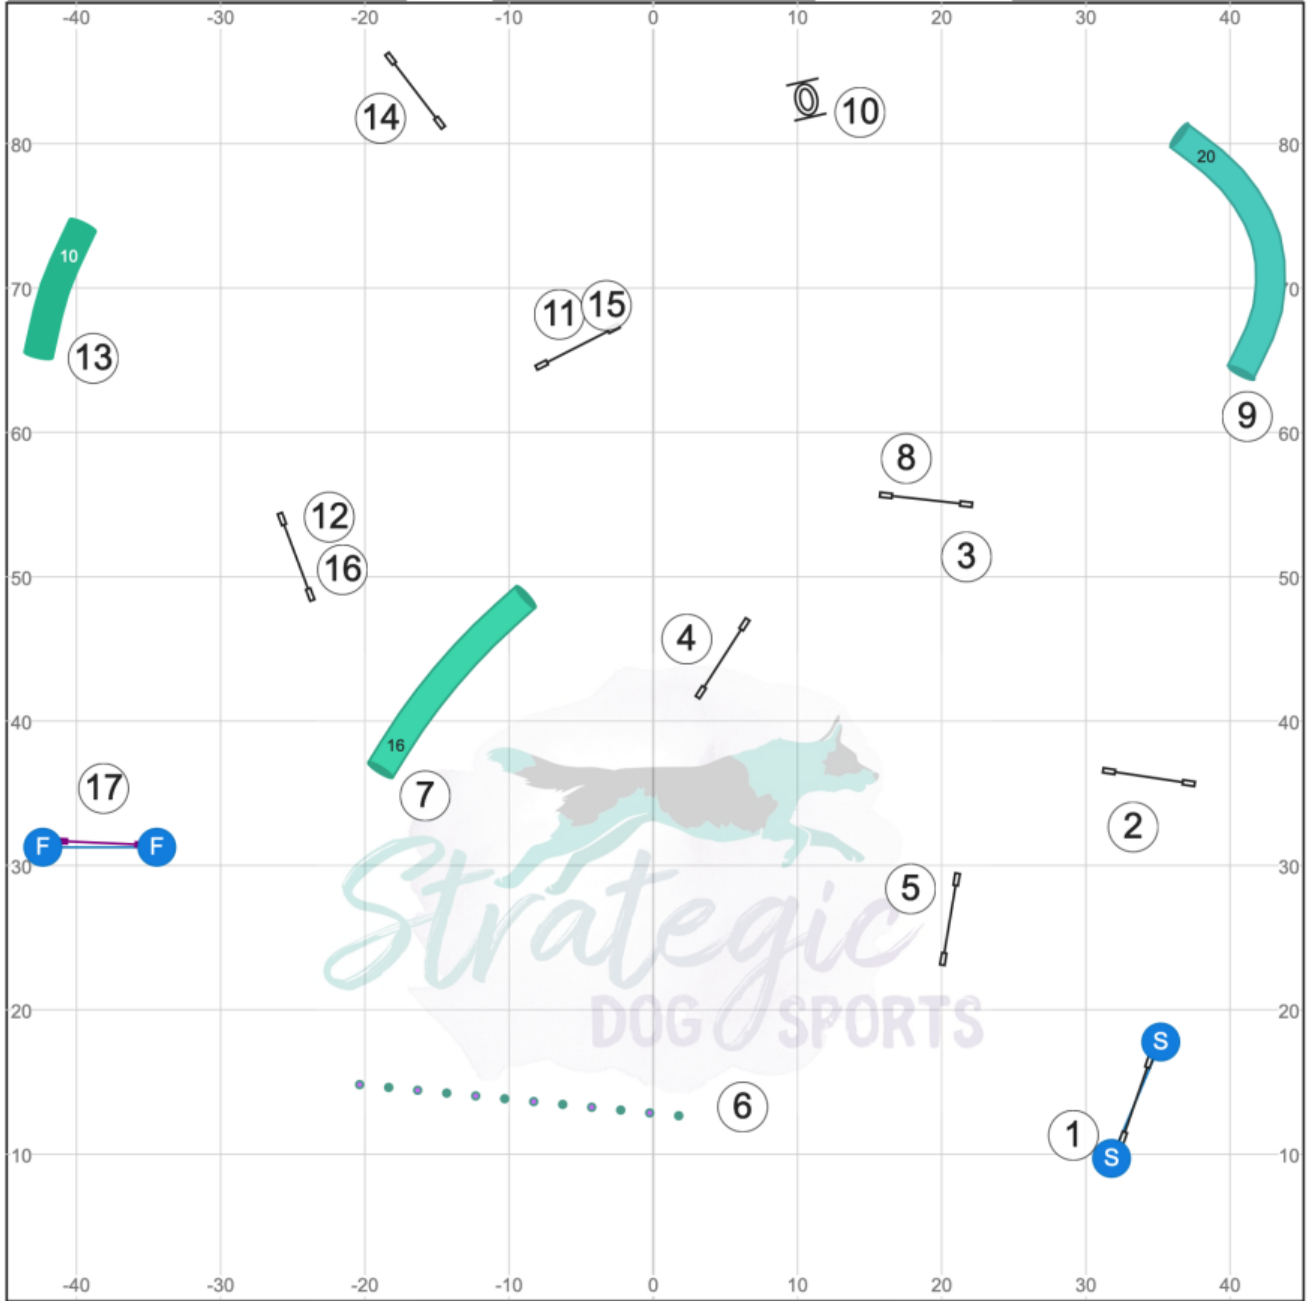

Masters Agility

Gate

Course map is only an approximation

Gate

www.smarteragility.com

Designed by Rachel Pearson
Judged by Erin Schaefer

Canine New England
Saturday, Dec. 14, 2024

Masters Jumping

Gate

Course map is only an approximation

Gate

www.smarteragility.com

Designed by Rachel Pearson
Judged by Erin Schaefer

Canine New England
Saturday, Dec. 14, 2024

Sen/Champ Jumping

Gate

Course map is only an approximation

Gate

www.smarteragility.com

Designed by Rachel Pearson
Judged by Erin Schaefer

Canine New England
Saturday, Dec. 14, 2024

Beg/Nov Jumping

Gate

Course map is only an approximation

Gate

www.smarteragility.com

Designed by Rachel Pearson
Judged by Erin Schaefer

Canine New England
Saturday, Dec. 14, 2024

Beg/Nov Speedstakes 1

Gate

Course map is only an approximation

Gate