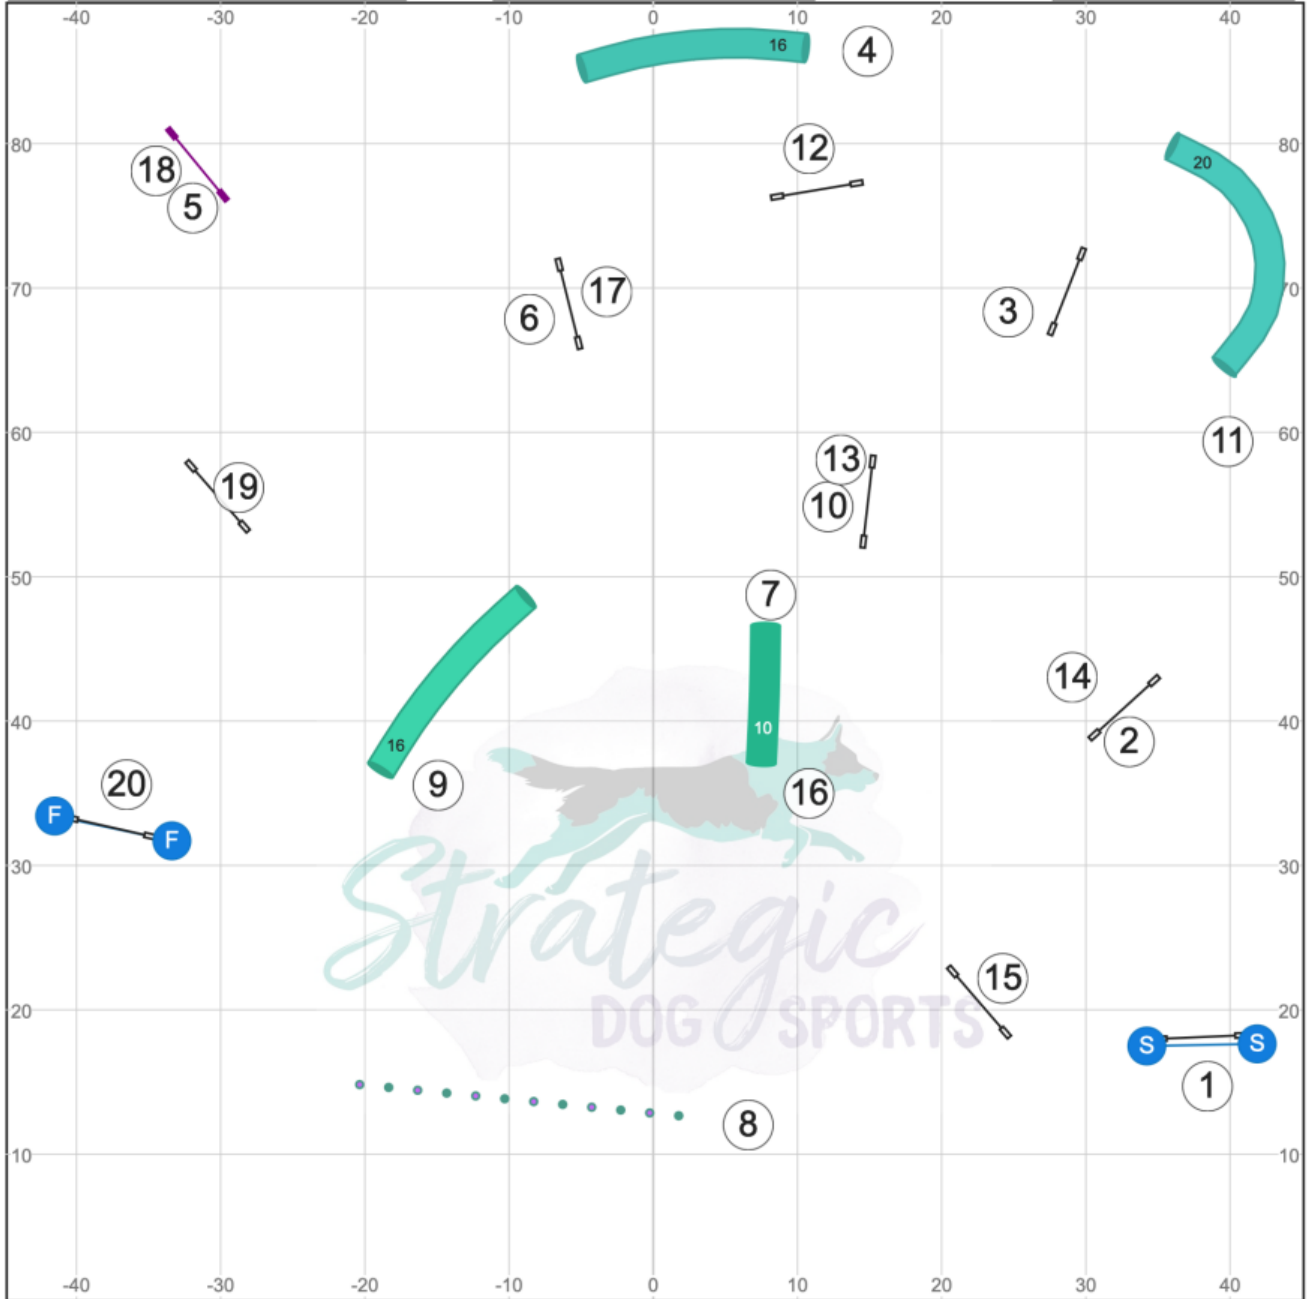

Canine New England
Saturday, Dec. 14, 2024

Senior/Champion
Agility

Gate

Course map is only an approximation

Gate

www.smarteragility.com

Designed by Rachel Pearson
Judged by Erin Schaefer

Canine New England
Saturday, Dec. 14, 2024

Masters Agility

Gate

Course map is only an approximation

Gate

www.smarteragility.com

Designed by Rachel Pearson
Judged by Erin Schaefer

Canine New England
Saturday, Dec. 14, 2024

Masters Jumping

Gate

Course map is only an approximation

Gate

www.smarteragility.com

Designed by Rachel Pearson
Judged by Erin Schaefer

Canine New England
Saturday, Dec. 14, 2024

Sen/Champ Jumping

Gate

Course map is only an approximation

Gate

www.smarteragility.com

Designed by Rachel Pearson
Judged by Erin Schaefer

Canine New England
Saturday, Dec. 14, 2024

Beg/Nov Jumping

Gate

Course map is only an approximation