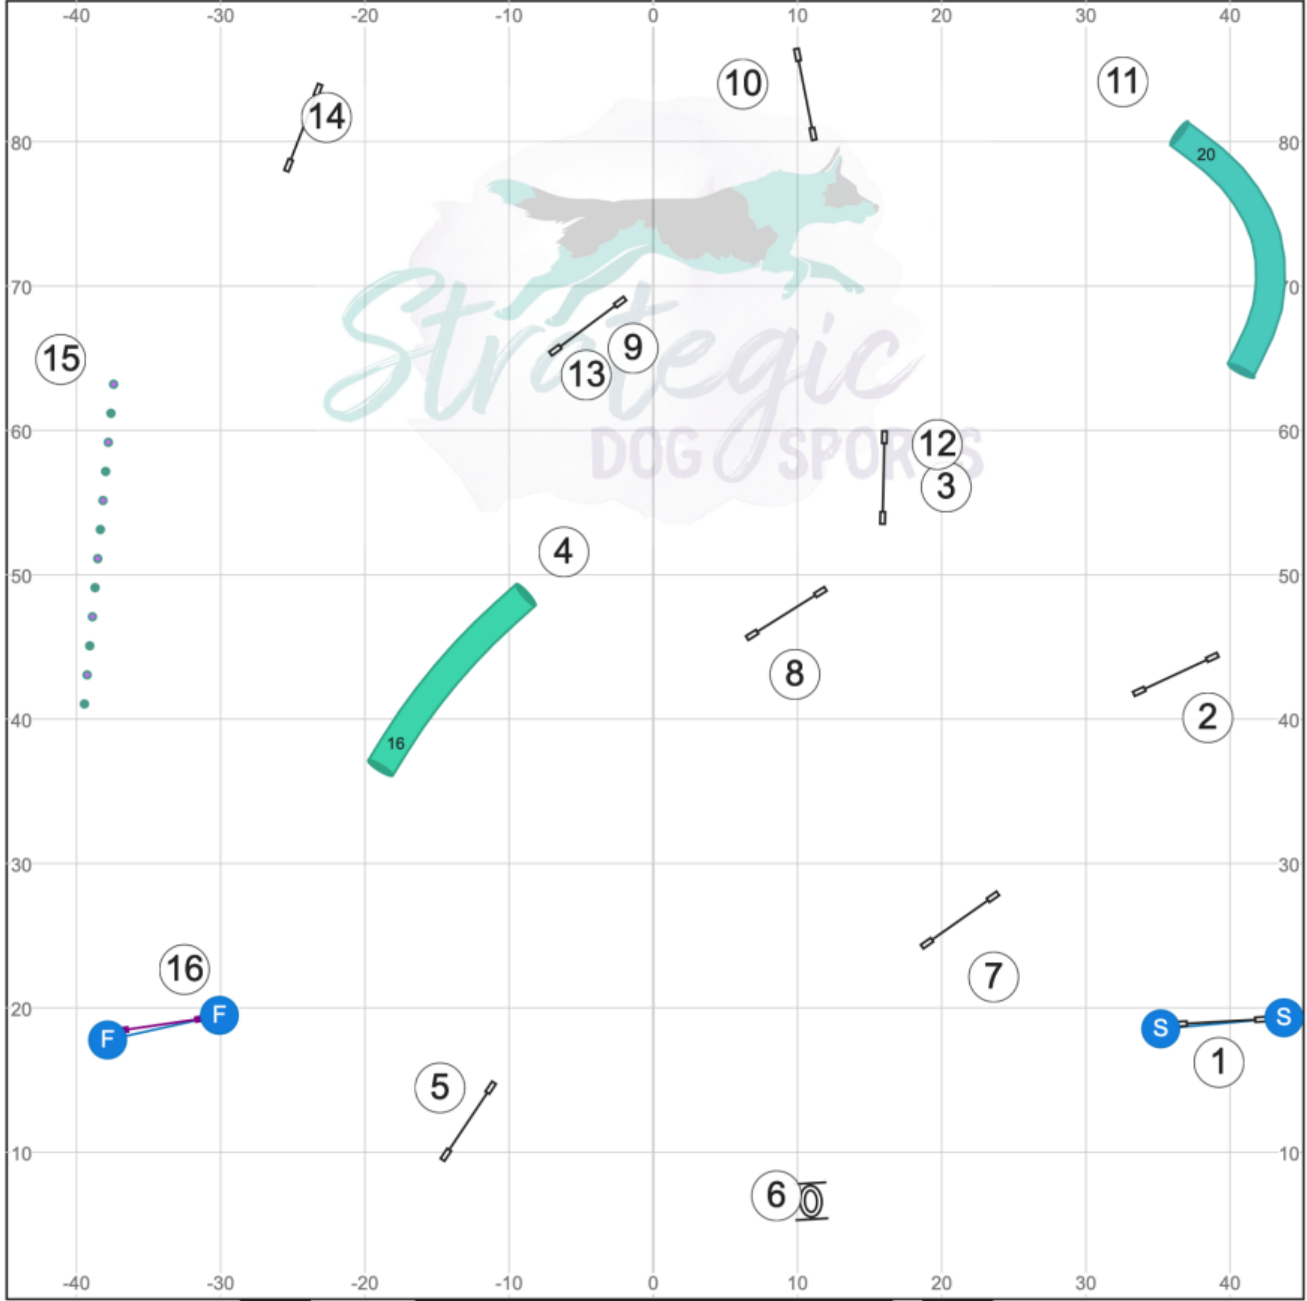

Gate

Course map is only an approximation

Gate

www.smarteragility.com

Designed by Rachel Pearson
Judged by Erin Schaefer

Canine New England
Saturday, Dec. 14, 2024

Sen/Champ Jumping

Gate

Course map is only an approximation

Gate

www.smarteragility.com

Designed by Rachel Pearson
Judged by Erin Schaefer

Canine New England
Saturday, Dec. 14, 2024

Beg/Nov Jumping

Gate

Course map is only an approximation

Gate

www.smarteragility.com

Designed by Rachel Pearson
Judged by Erin Schaefer

Canine New England
Saturday, Dec. 14, 2024

Beg/Nov Speedstakes 1

Gate

Course map is only an approximation

Gate

www.smarteragility.com

Designed by Rachel Pearson
Judged by Erin Schaefer

Canine New England
Saturday, Dec. 14, 2024

Sen/Champ Speedstakes 1

Gate

Course map is only an approximation

Gate

www.smarteragility.com