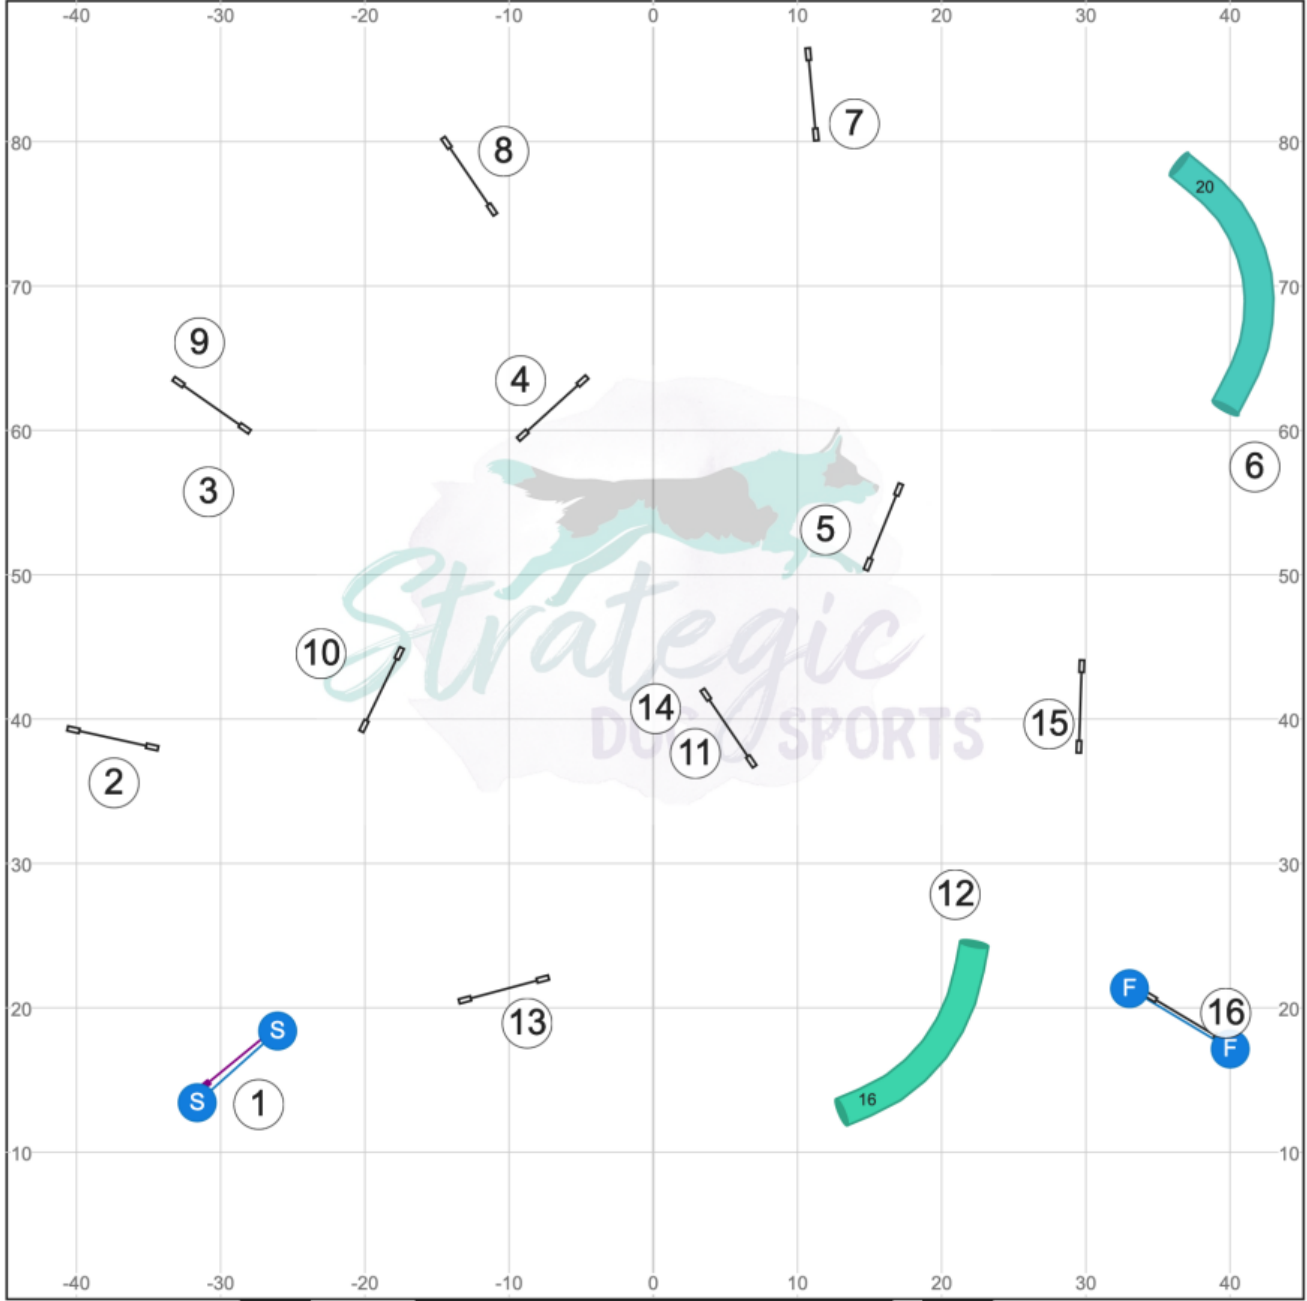

Course map is only an approximation

Gate

www.smarteragility.com

Designed by Rachel Pearson
Judged by Erin Schaefer

Canine New England
Saturday, Dec. 14, 2024

Beg/Nov Jumping

Gate

Course map is only an approximation

Gate

www.smarteragility.com

Designed by Rachel Pearson
Judged by Erin Schaefer

Canine New England
Saturday, Dec. 14, 2024

Beg/Nov Speedstakes 1

Gate

Course map is only an approximation

Gate

www.smarteragility.com

Designed by Rachel Pearson
Judged by Erin Schaefer

Canine New England
Saturday, Dec. 14, 2024

Sen/Champ Speedstakes 1

Gate

Course map is only an approximation

Gate

www.smarteragility.com

Designed by Rachel Pearson
Judged by Erin Schaefer

Canine New England
Saturday, Dec. 14, 2024

Beg/Nov Speedstakes 2

Gate

Course map is only an approximation

Gate

www.smarteragility.com

Designed by Rachel Pearson
Judged by Erin Schaefer