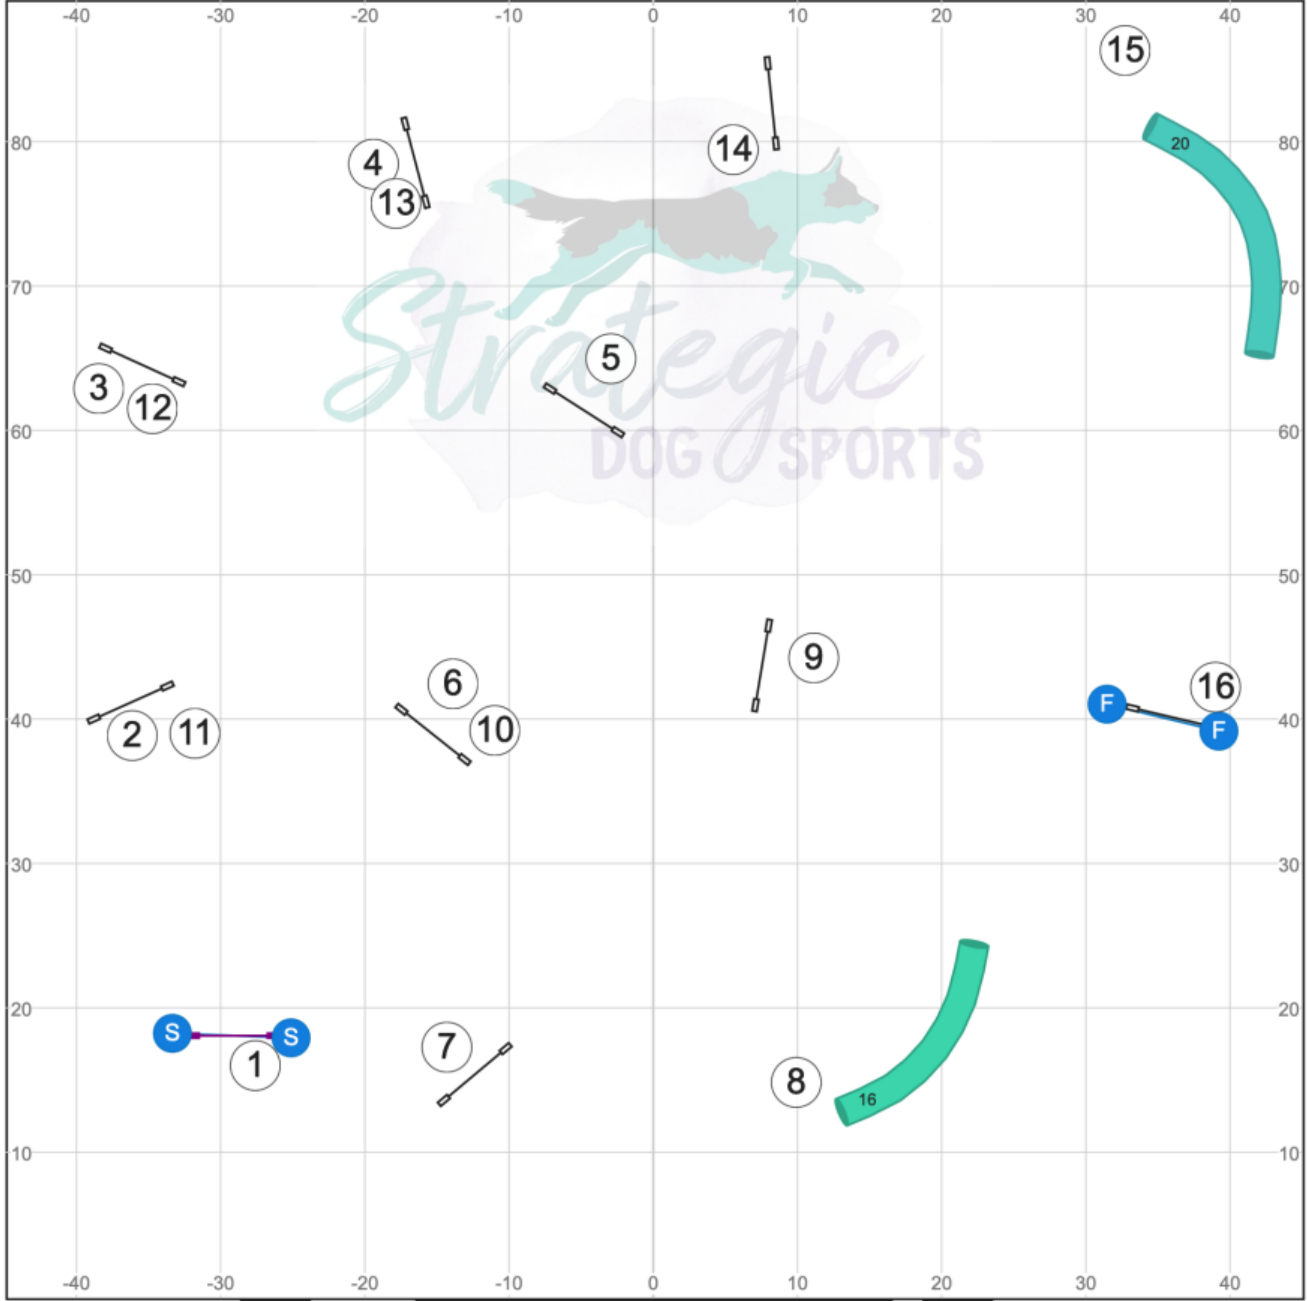

Gate

Course map is only an approximation

Gate

www.smarteragility.com

Designed by Rachel Pearson
Judged by Erin Schaefer

Canine New England
Saturday, Dec. 14, 2024

Sen/Champ Jumping

Gate

Course map is only an approximation

Gate

www.smarteragility.com

Designed by Rachel Pearson
Judged by Erin Schaefer

Canine New England
Saturday, Dec. 14, 2024

Beg/Nov Jumping

Gate

Course map is only an approximation

Gate

www.smarteragility.com

Designed by Rachel Pearson
Judged by Erin Schaefer

Canine New England
Saturday, Dec. 14, 2024

Beg/Nov Speedstakes 1

Gate

Course map is only an approximation

Gate

www.smarteragility.com

Designed by Rachel Pearson
Judged by Erin Schaefer

Canine New England
Saturday, Dec. 14, 2024

Sen/Champ Speedstakes 1

Gate

Course map is only an approximation

Gate

www.smarteragility.com