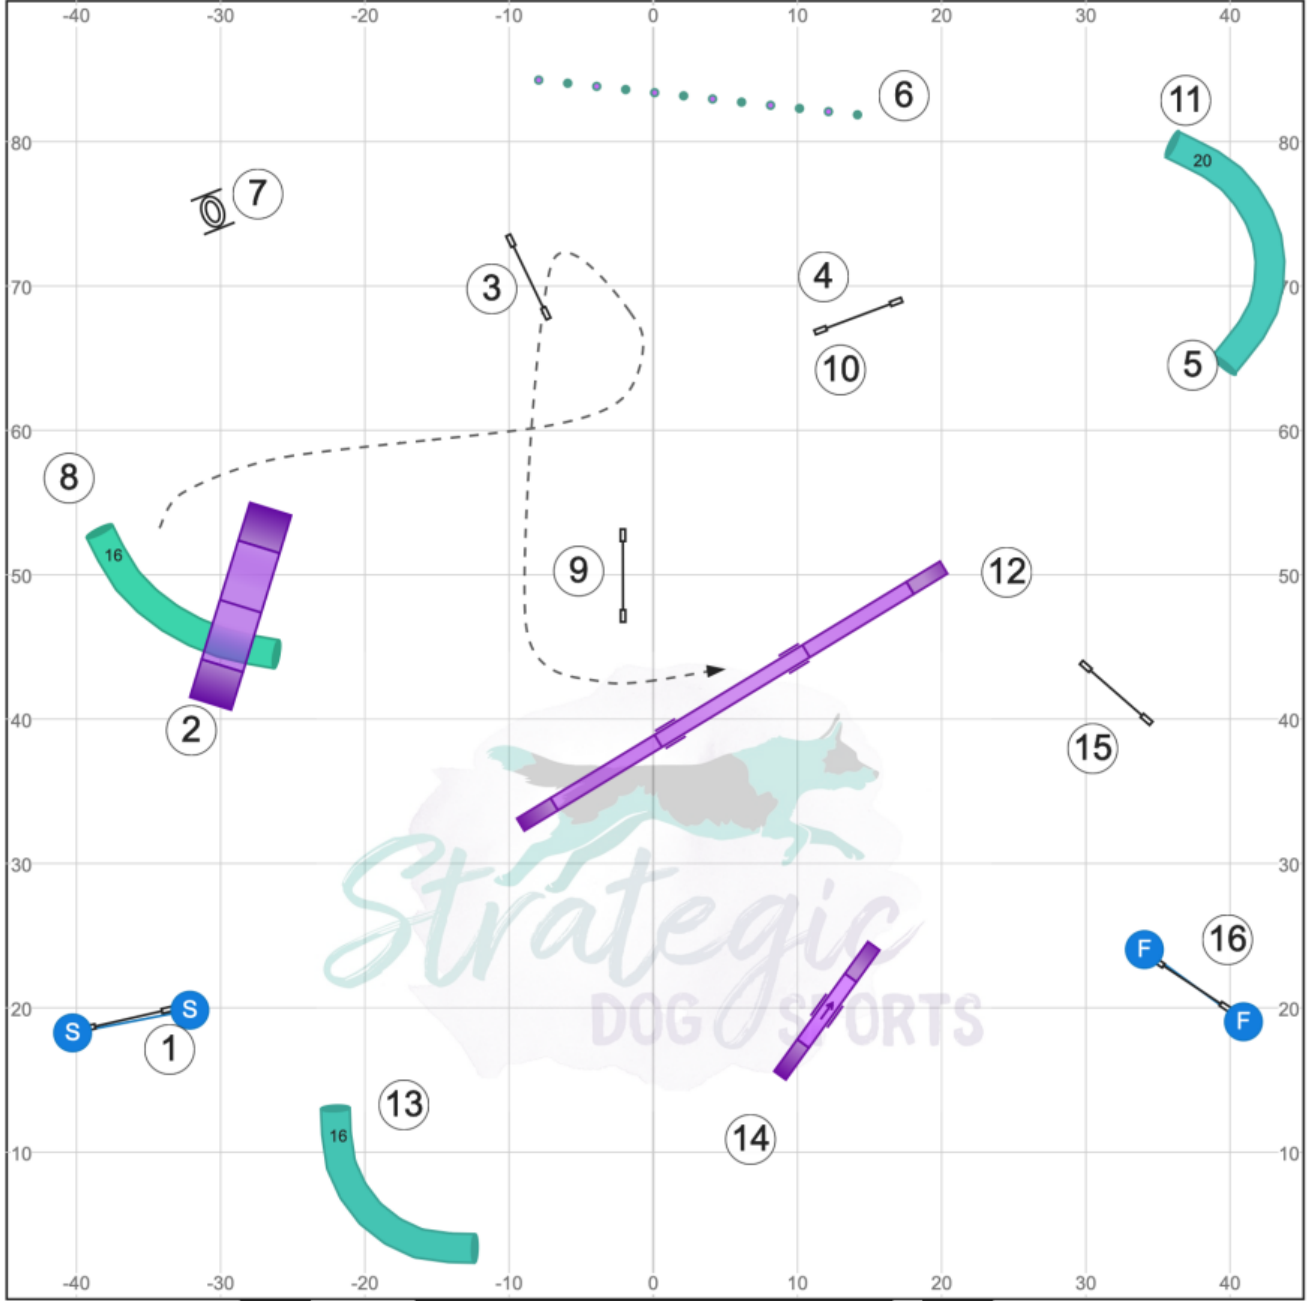

Designed by Rachel Pearson
Judged by Erin Schaefer

Canine New England UKI
Saturday, Dec. 14, 2024

Beginner/Novice
Agility

Gate

Course map is only an approximation

Gate

www.smarteragility.com

Designed by Rachel Pearson
Judged by Erin Schaefer

Canine New England
Saturday, Dec. 14, 2024

Senior/Champion
Agility

Gate

Course map is only an approximation

Gate

www.smarteragility.com

Designed by Rachel Pearson
Judged by Erin Schaefer

Canine New England
Saturday, Dec. 14, 2024

Masters Agility

Gate

Course map is only an approximation

Gate

www.smarteragility.com

Designed by Rachel Pearson
Judged by Erin Schaefer

Canine New England
Saturday, Dec. 14, 2024

Masters Jumping

Gate

Course map is only an approximation

Gate

www.smarteragility.com

Designed by Rachel Pearson
Judged by Erin Schaefer

Canine New England
Saturday, Dec. 14, 2024

Sen/Champ Jumping

Gate