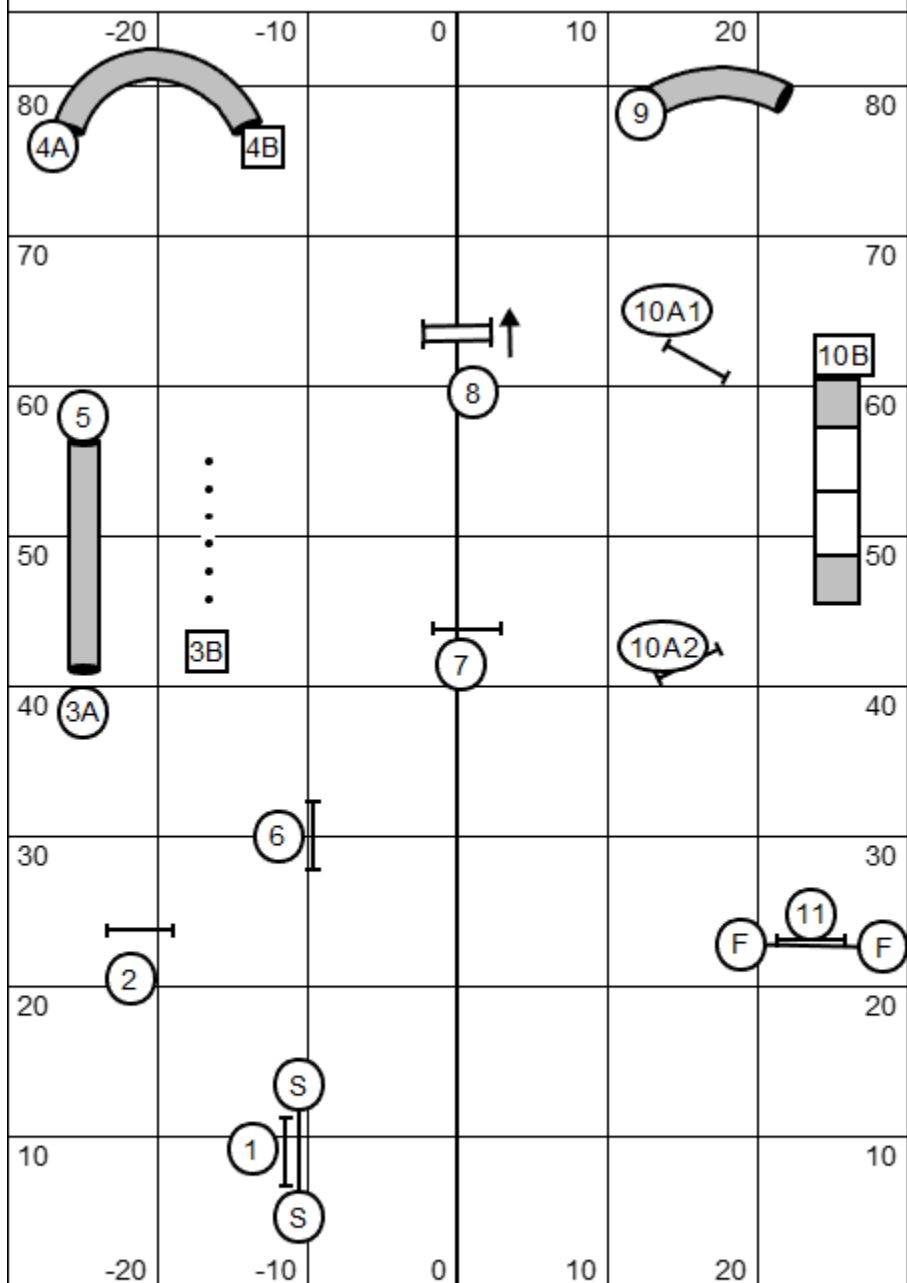

Wildcard 1 & 2

Wildcard 1 & 2
Judged By: John Raymond
December 7, 2024
Riverside canine center
Nashua, NH