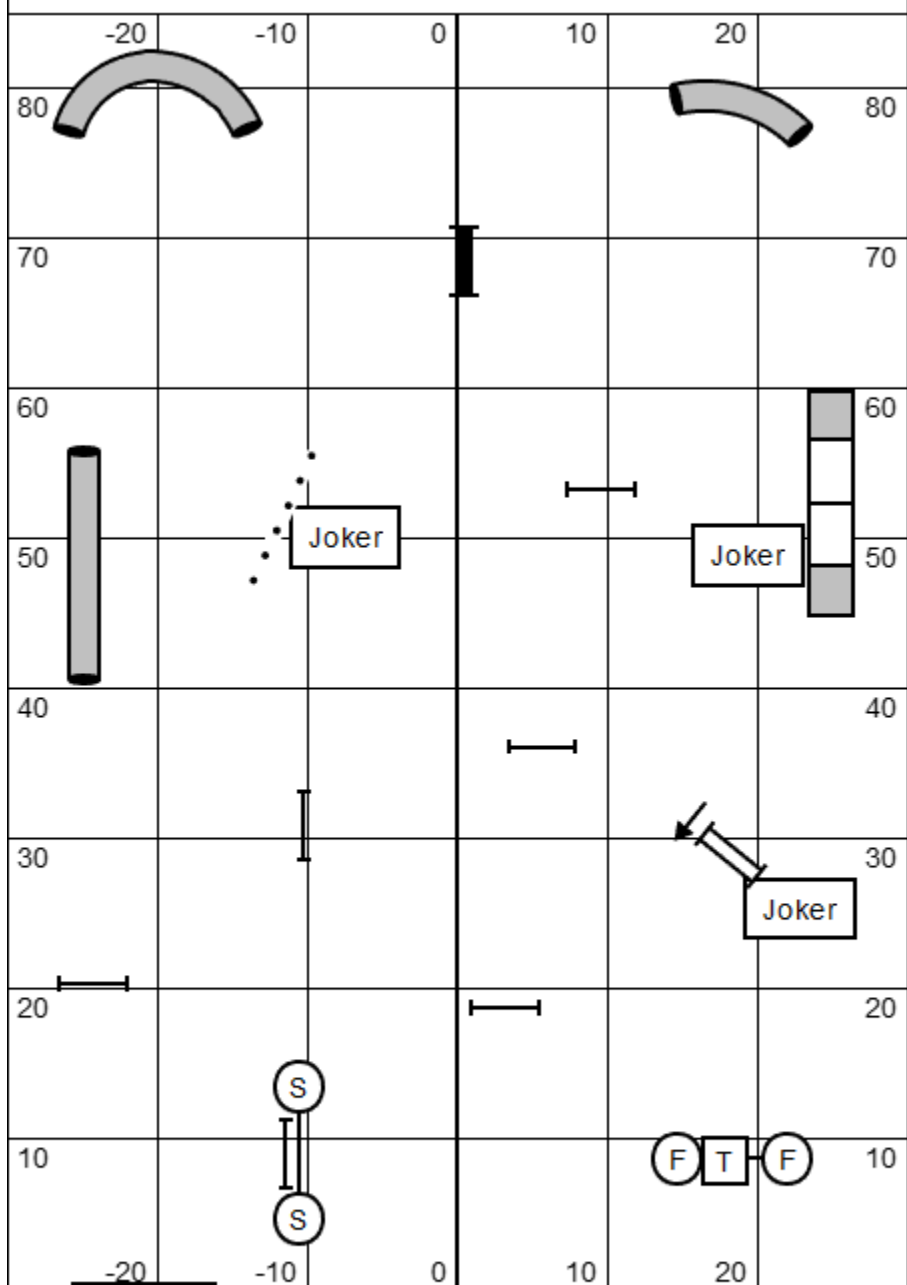

# Fullhouse All Levels

Jokers:  
A-frame  
Double  
Weaves

Fullhouse All Levels  
Judged By: John Raymond  
December 7, 2024  
Riverside canine center  
Nashua, NH

Sm-35 seconds.  
Lg - 30 seconds.