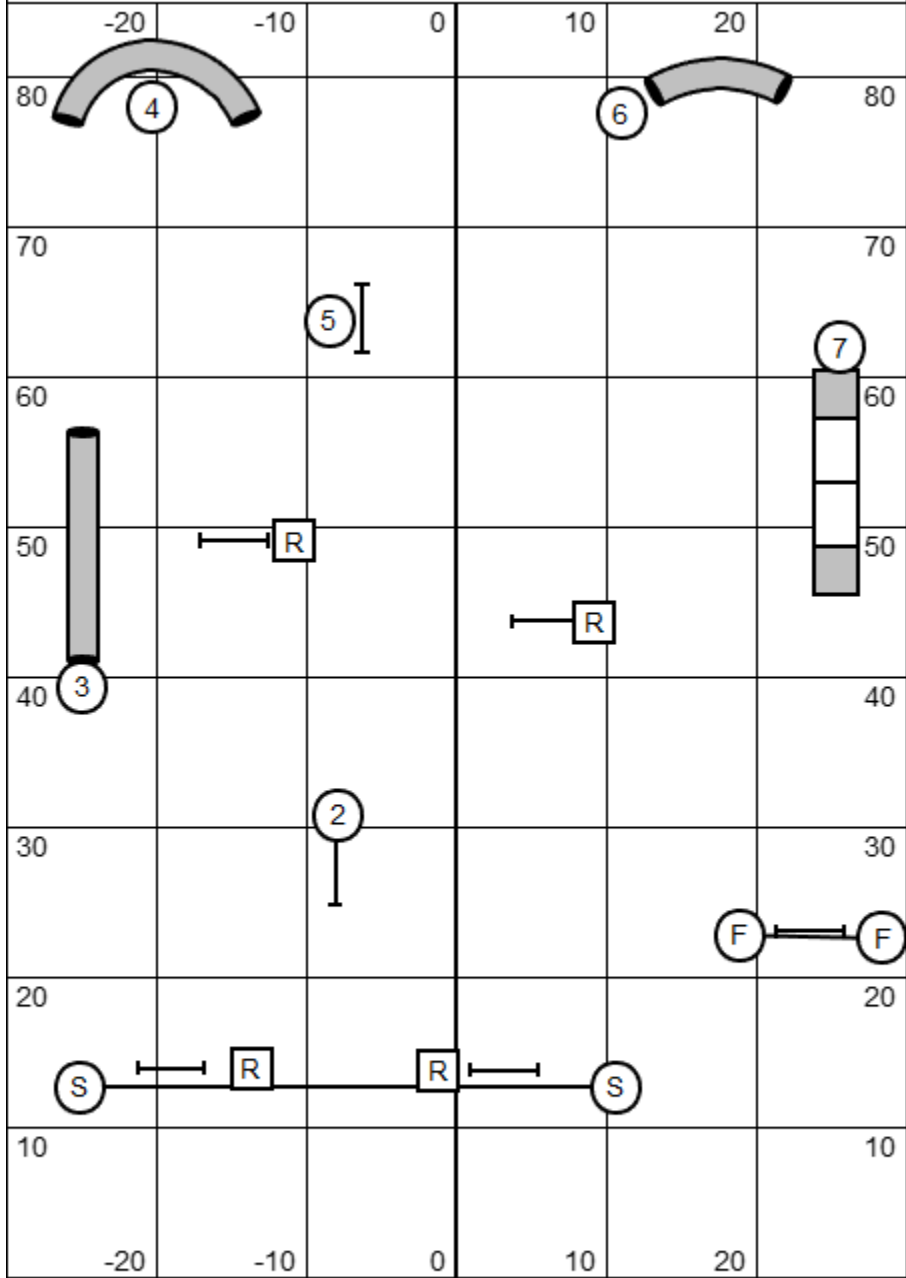

# Snooker 1 & 2

Snooker 1 & 2  
Judged By: John Raymond  
December 7, 2024  
Riverside canine center  
Nashua, NH

Sm - 45 seconds.  
Lg - 40 seconds.