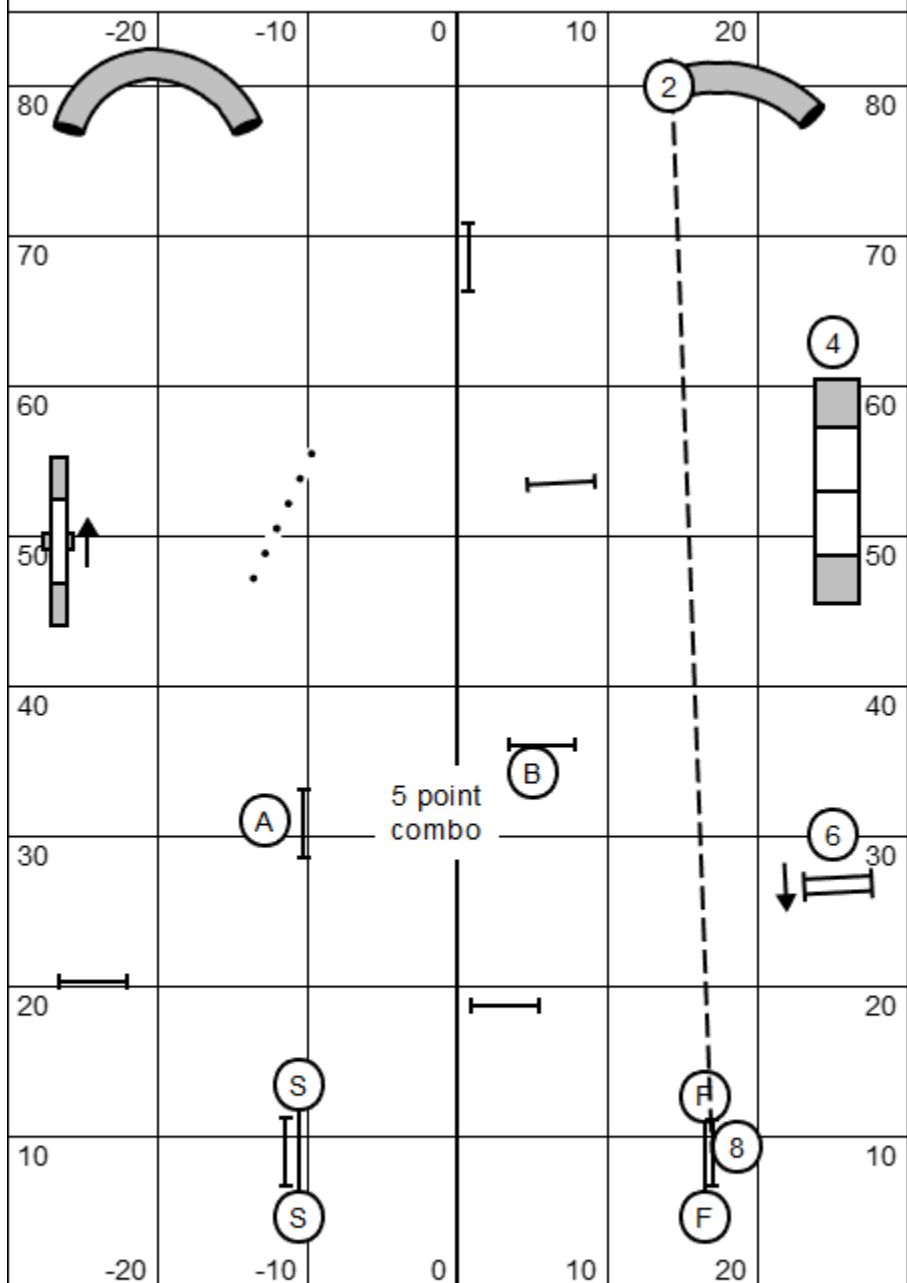

Jackpot level 5 & C

Sm - 35/22
Lg - 30/20
Judged By: John Raymond
December 7, 2024
Riverside canine center
Nashua, NH