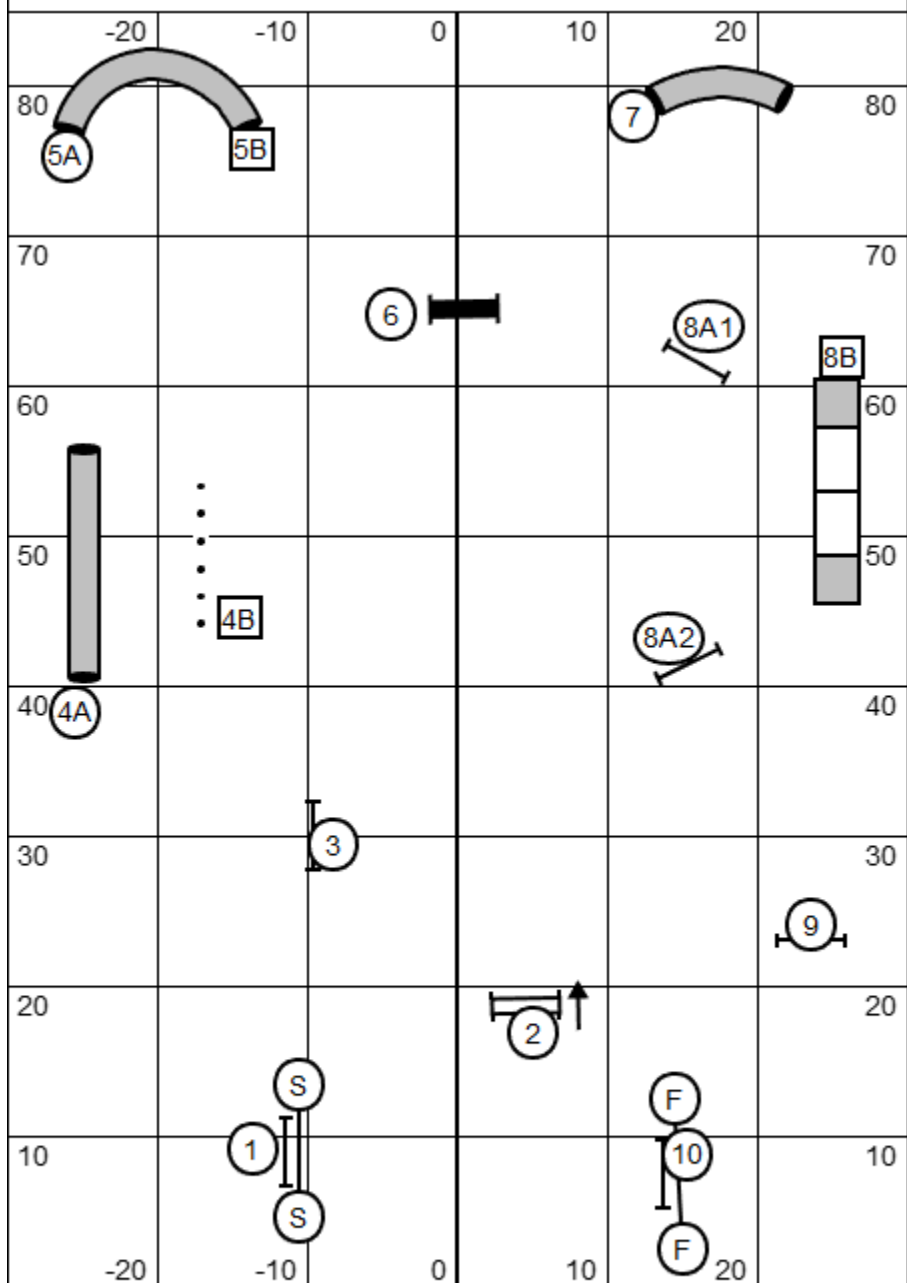

Wildcard 3,5 & C

Wildcard 3,5 & C
Judged By: John Raymond
December 7, 2024
Riverside canine center
Nashua, NH