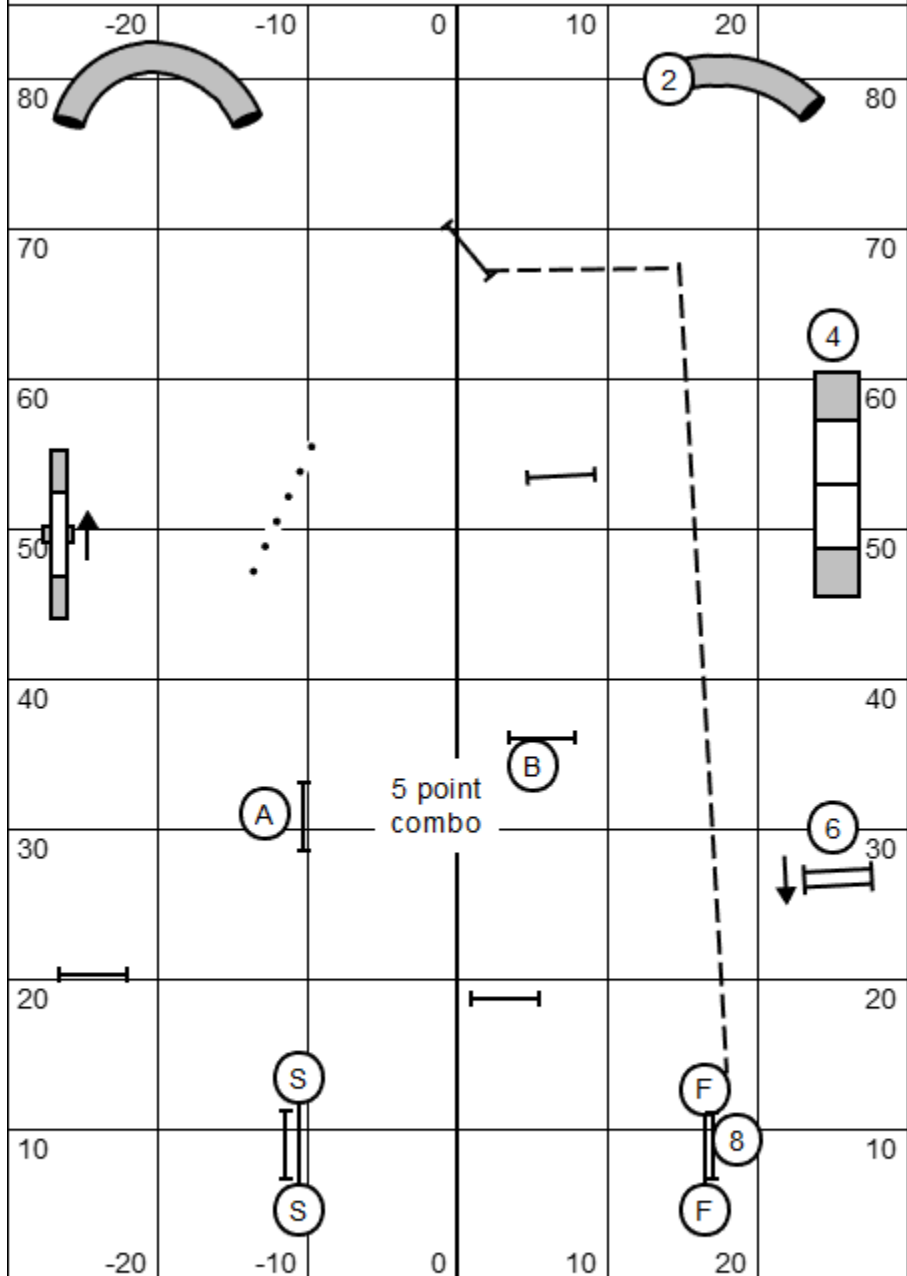

Jackpot level 3

Sm - 35/22
Lg - 30/20

Jackpot level 3
Judged By: John Raymond
December 7, 2024
Riverside canine center
Nashua, NH