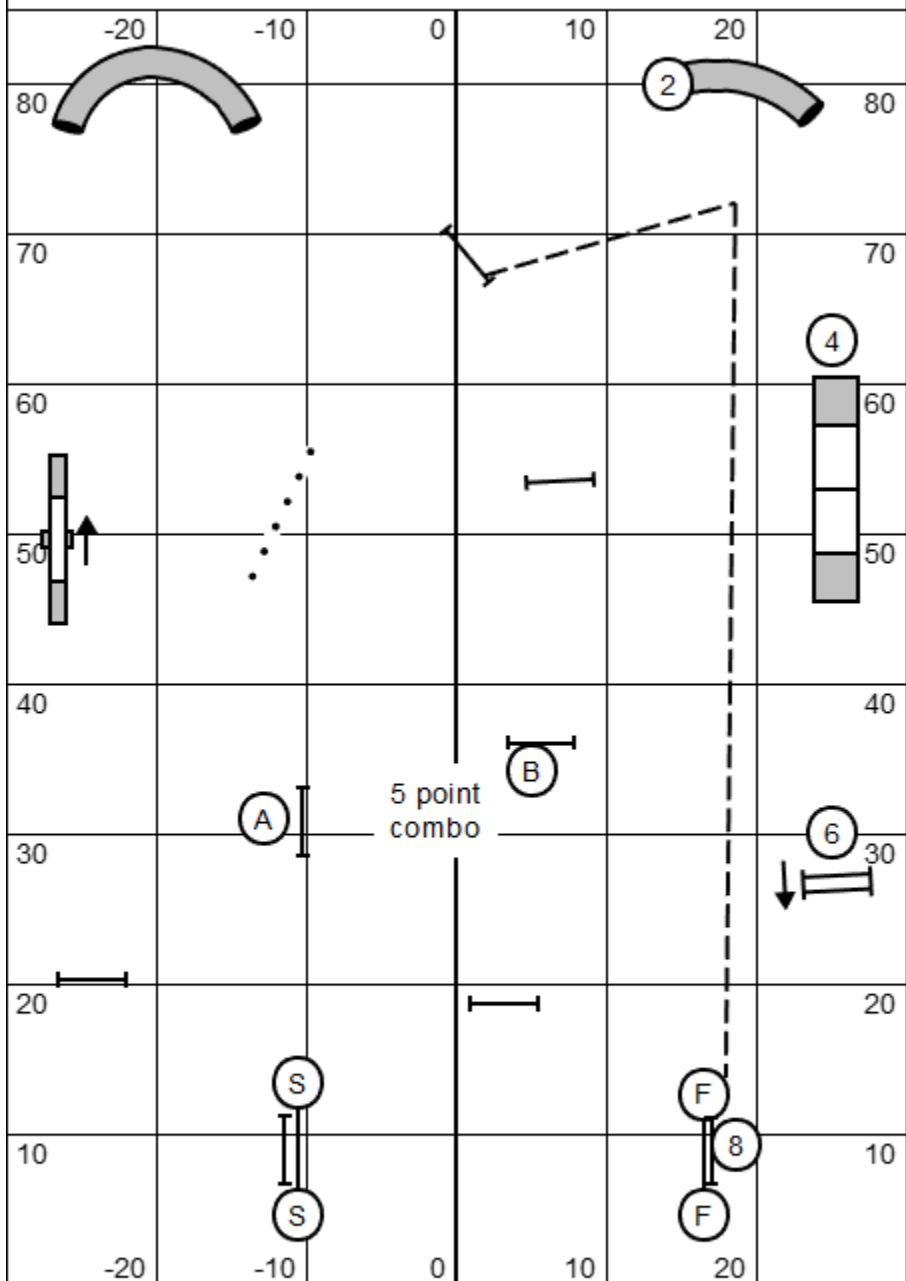

Jackpot level 1 & 2

Sm - 35/22
Lg - 30/20
Jackpot level 1 & 2
Judged By: John Raymond
December 7, 2024
Riverside canine center
Nashua, NH