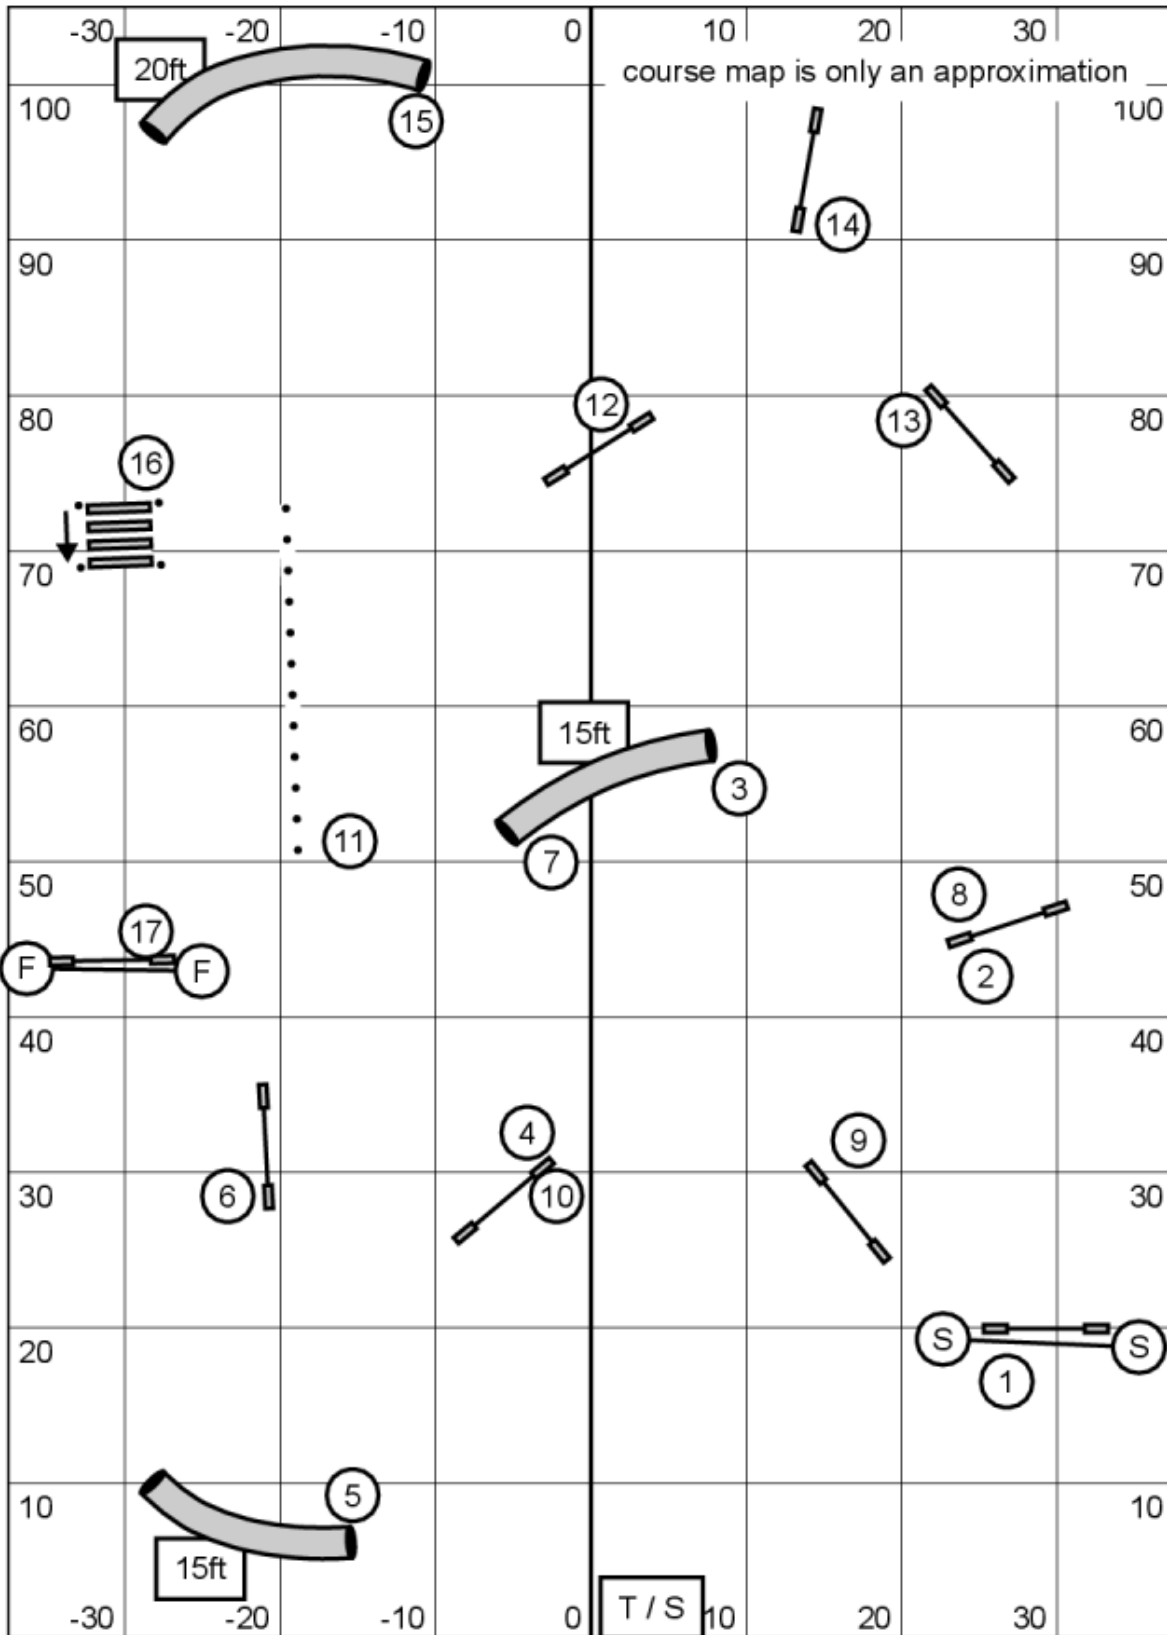

American K9 Country UKI
Amherst, NH
November 29, 2024
Designed by Ashley Anderson, Judged by Valori Duff

Beginner/Novice Jumping

Enter / Exit

Enter / Exit