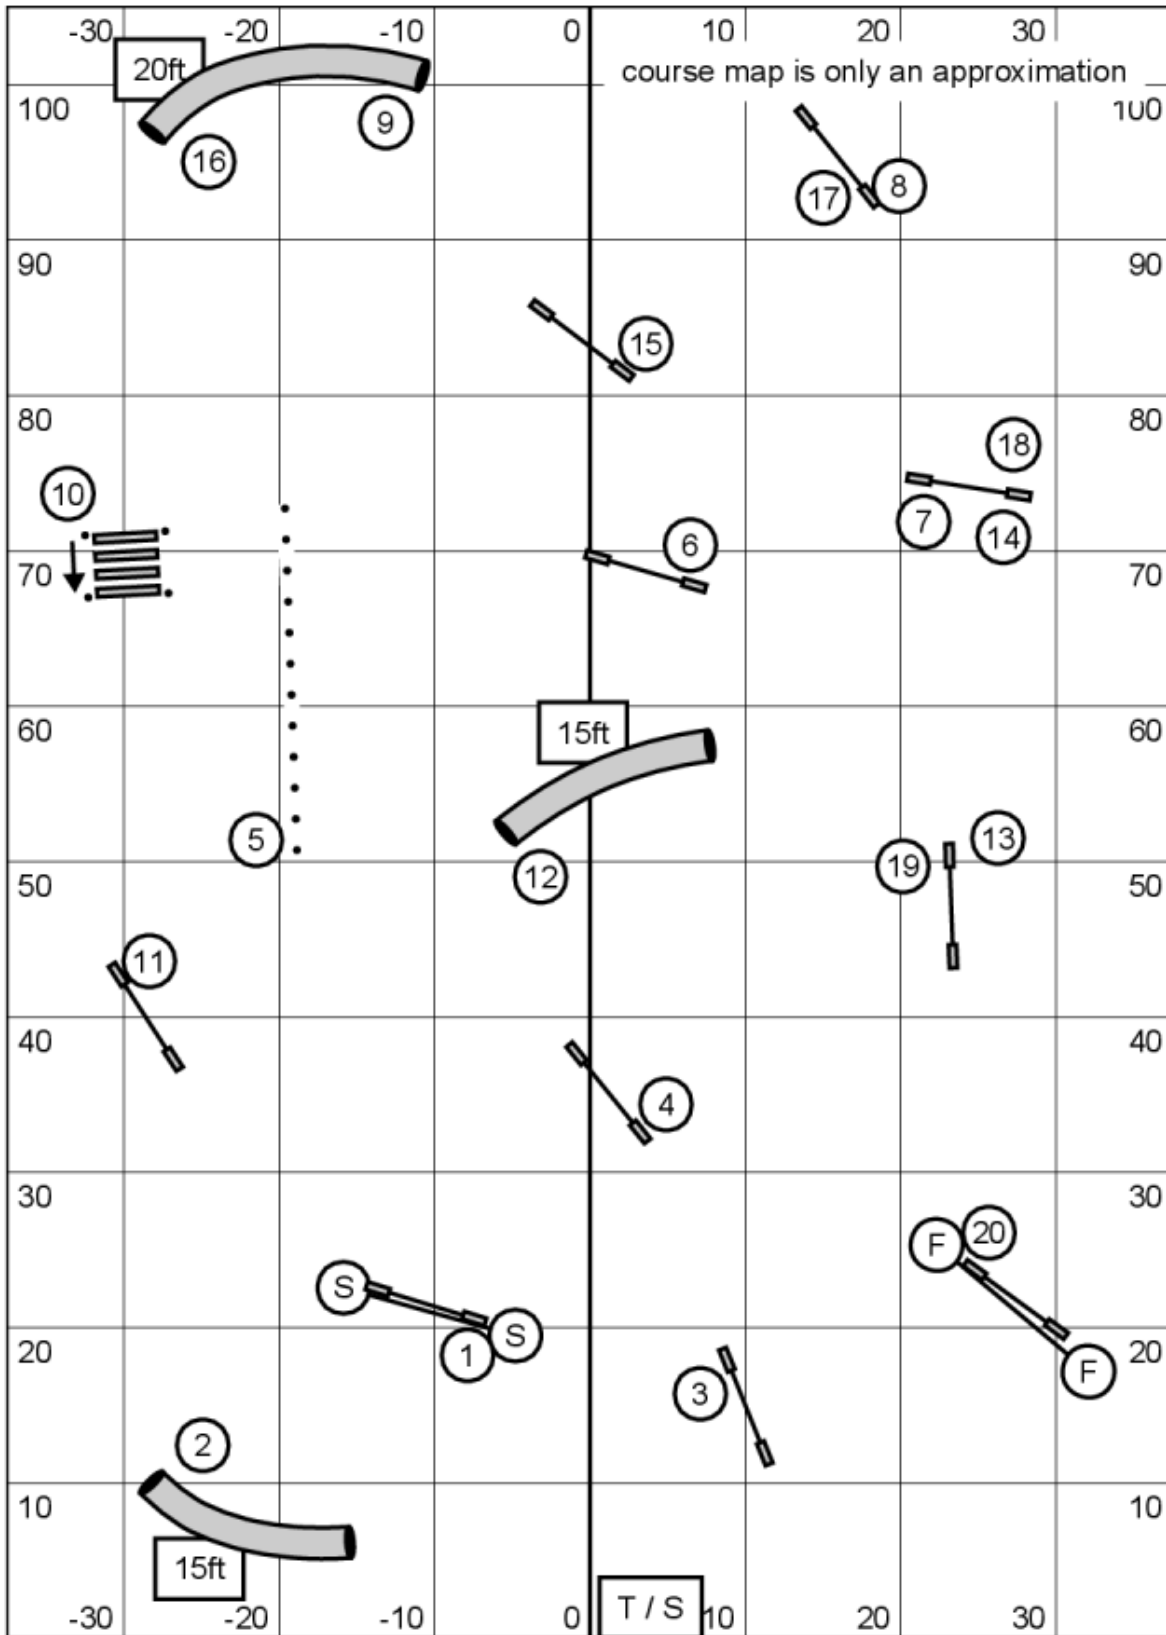

Enter / Exit

Enter / Exit

American K9 Country UKI

Amherst, NH

November 29, 2024

Designed by Ashley Anderson, Judged by Valori Duff

Master Series Jumping

Enter / Exit