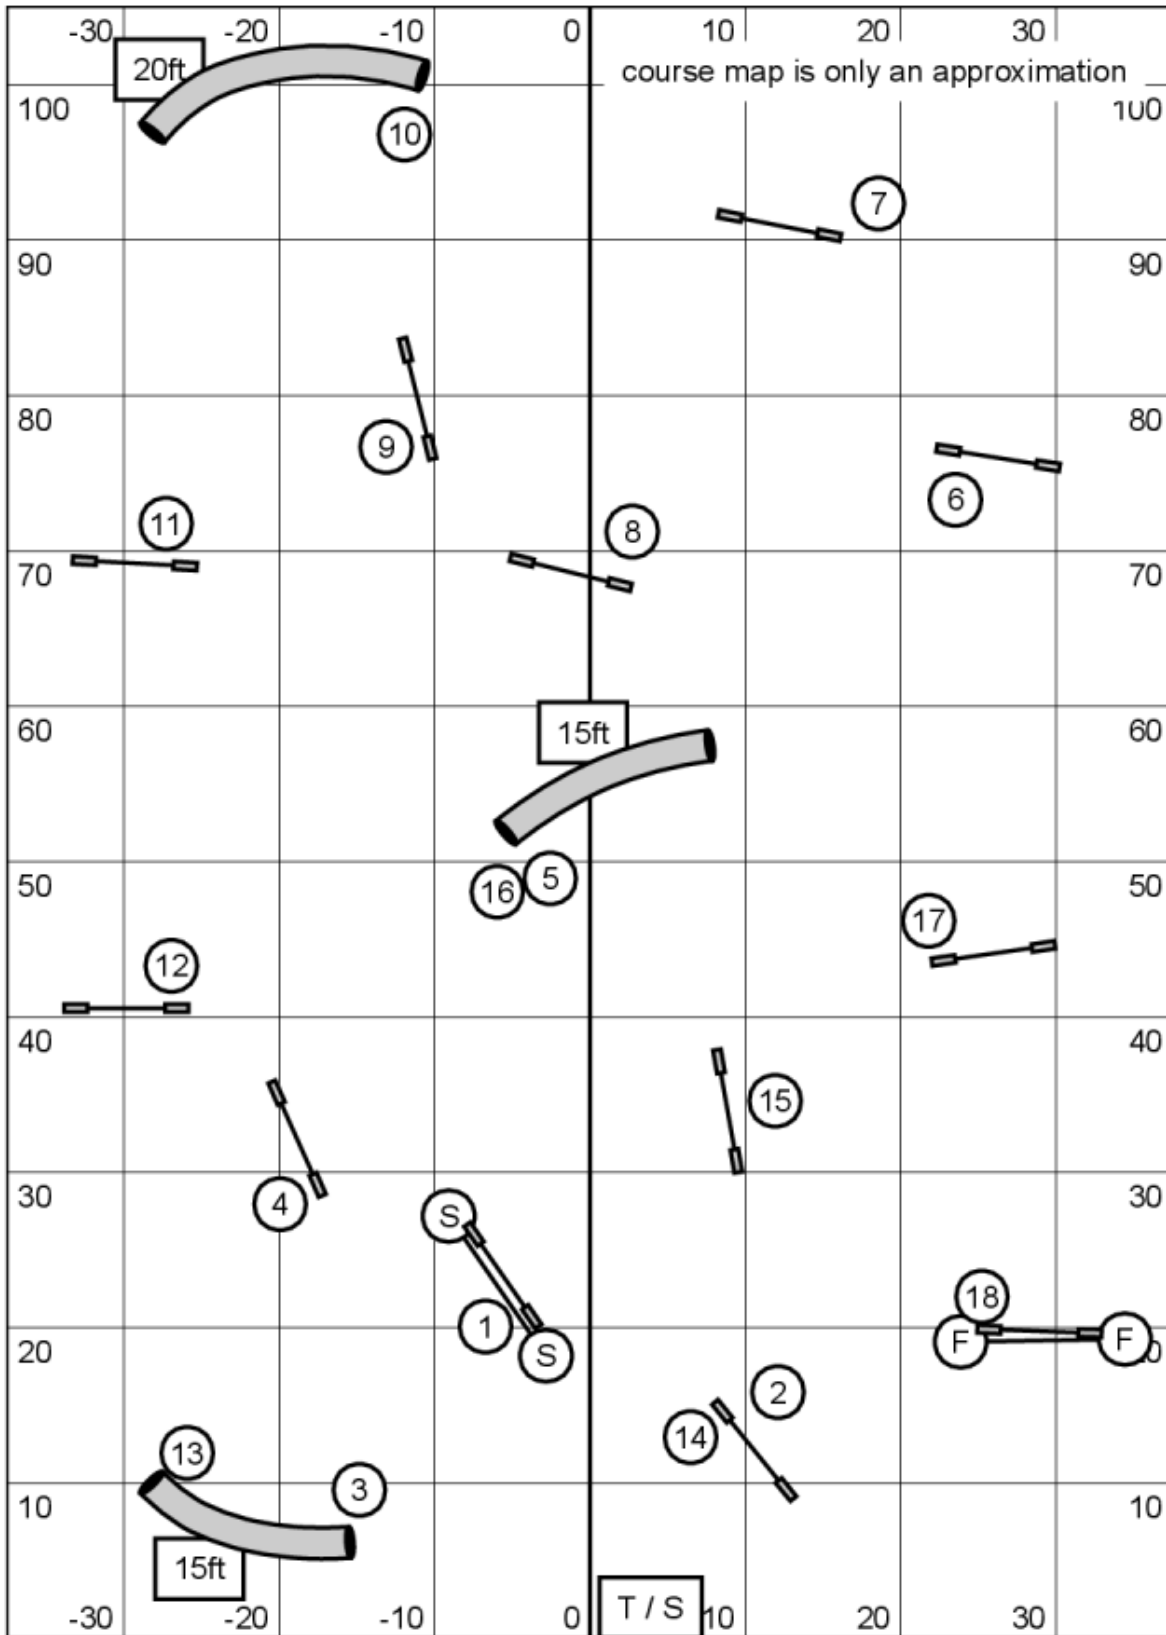

Beginner/Novice Speedstakes 2

Enter / Exit

Enter / Exit

American K9 Country UKI

Amherst, NH

November 29, 2024

Designed by Ashley Anderson, Judged by Valori Duff

Senior/Champ Speedstakes 2