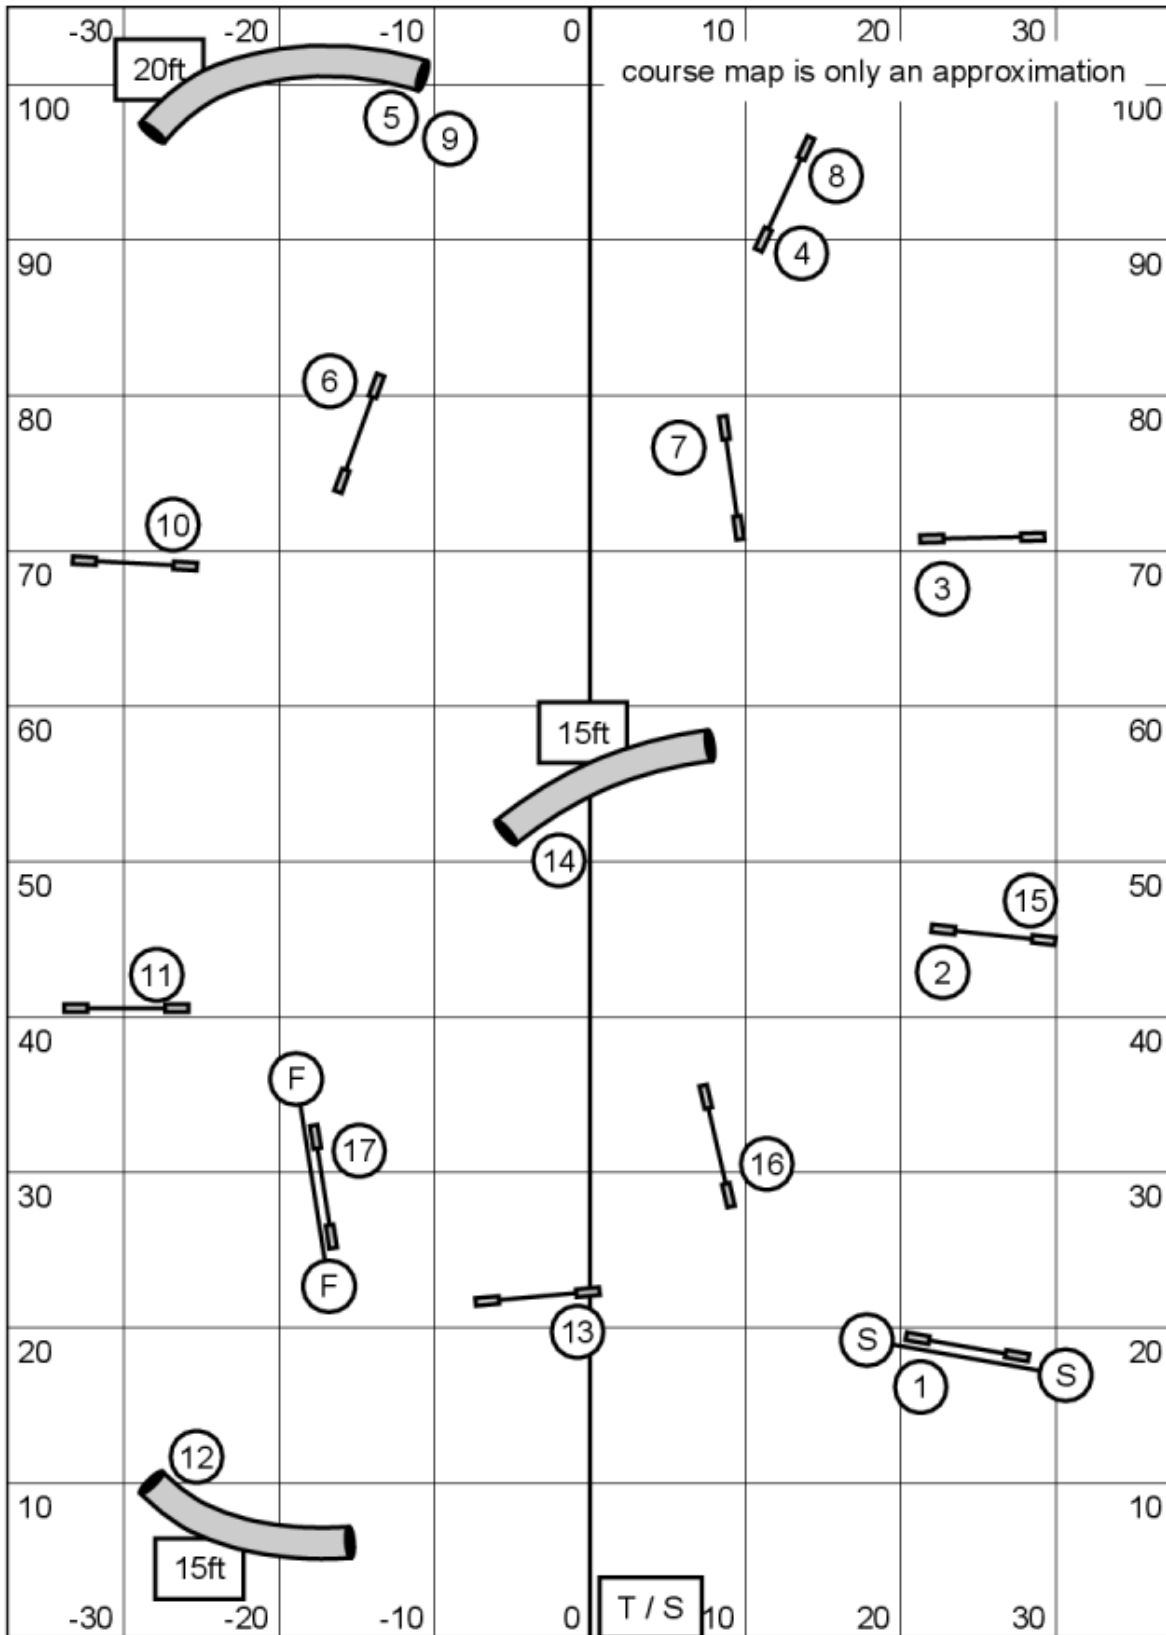

American K9 Country UKI

Amherst, NH

November 29, 2024

Designed by Ashley Anderson, Judged by Valori Duff

Beginner/Novice Speedstakes 1

Enter / Exit

Enter / Exit

American K9 Country UKI