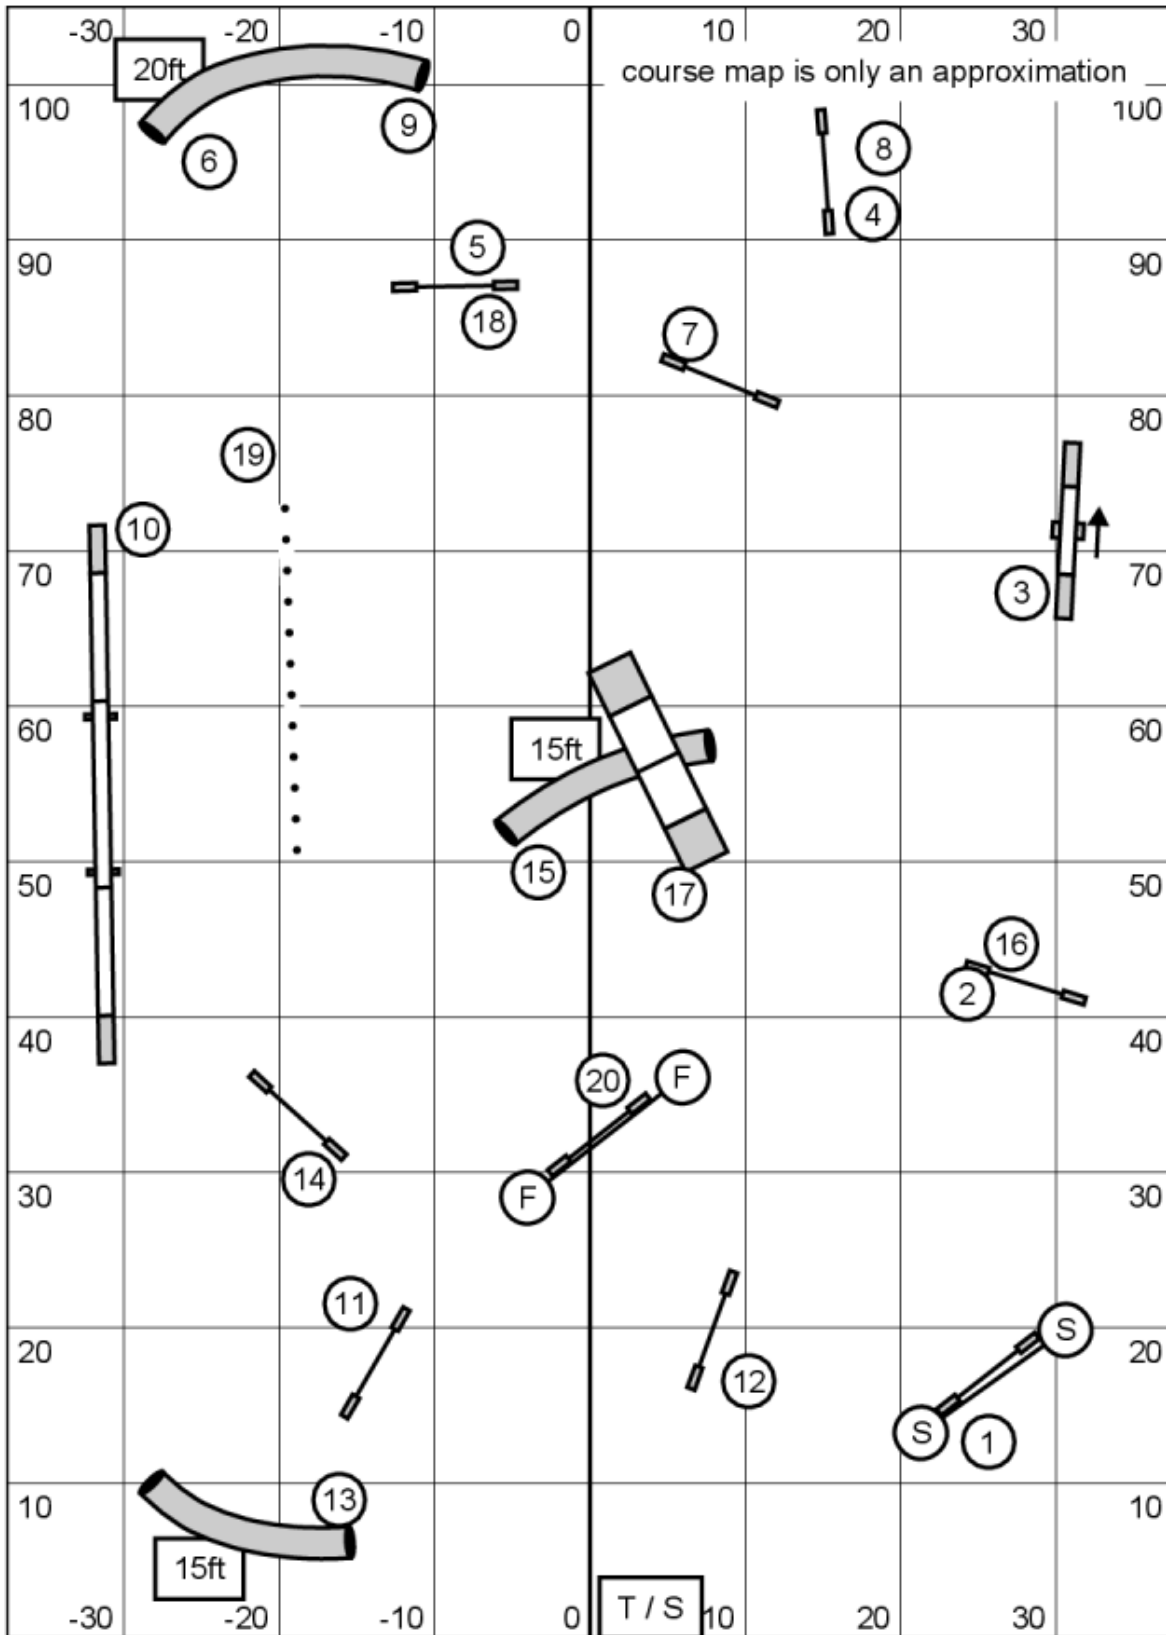

Senior/Champ Jumping

Enter / Exit

Enter / Exit

American K9 Country UKI
 Amherst, NH
 November 29, 2024
 Designed by Ashley Anderson, Judged by Valori Duff

Master Series Agility

Enter / Exit

Enter / Exit

American K9 Country UKI
 Amherst, NH
 November 29, 2024
 Designed by Ashley Anderson, Judged by Valori Duff