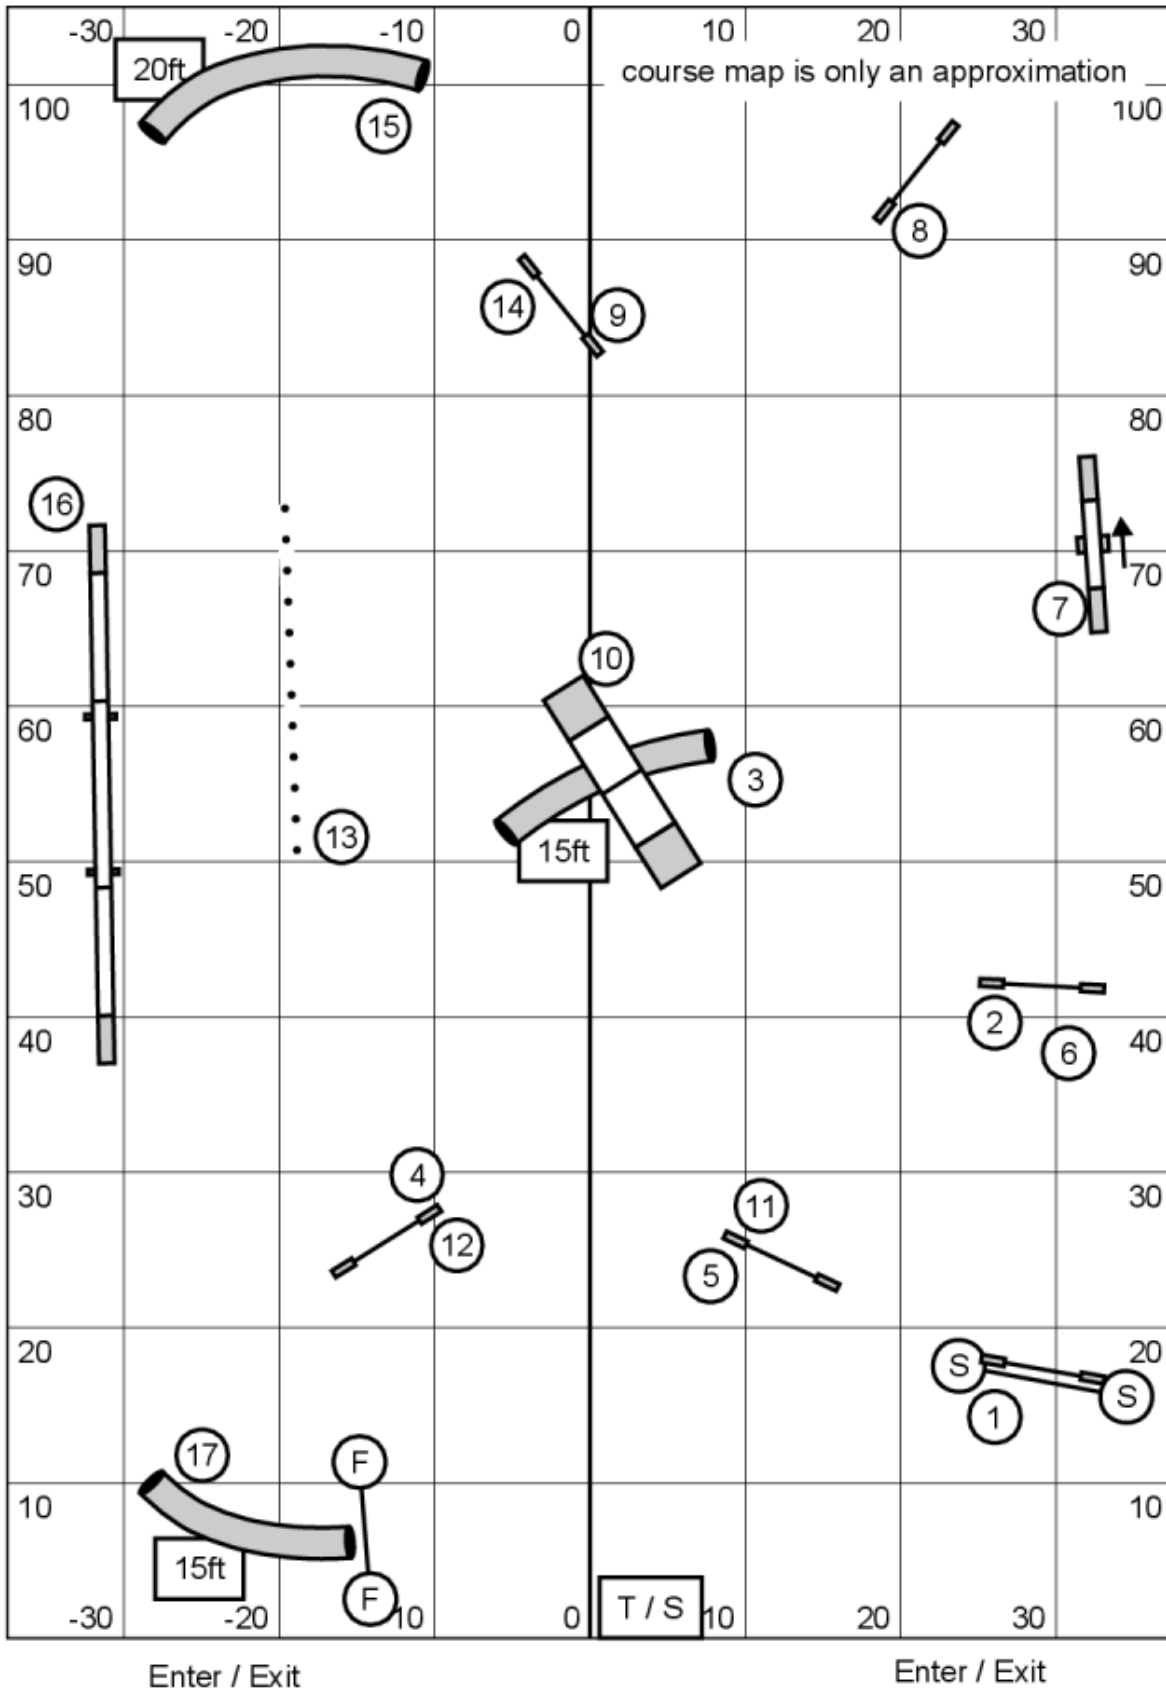

American K9 Country UKI
Amherst, NH
November 29, 2024
Designed by Ashley Anderson, Judged by Valori Duff

Beginner/Novice Agility