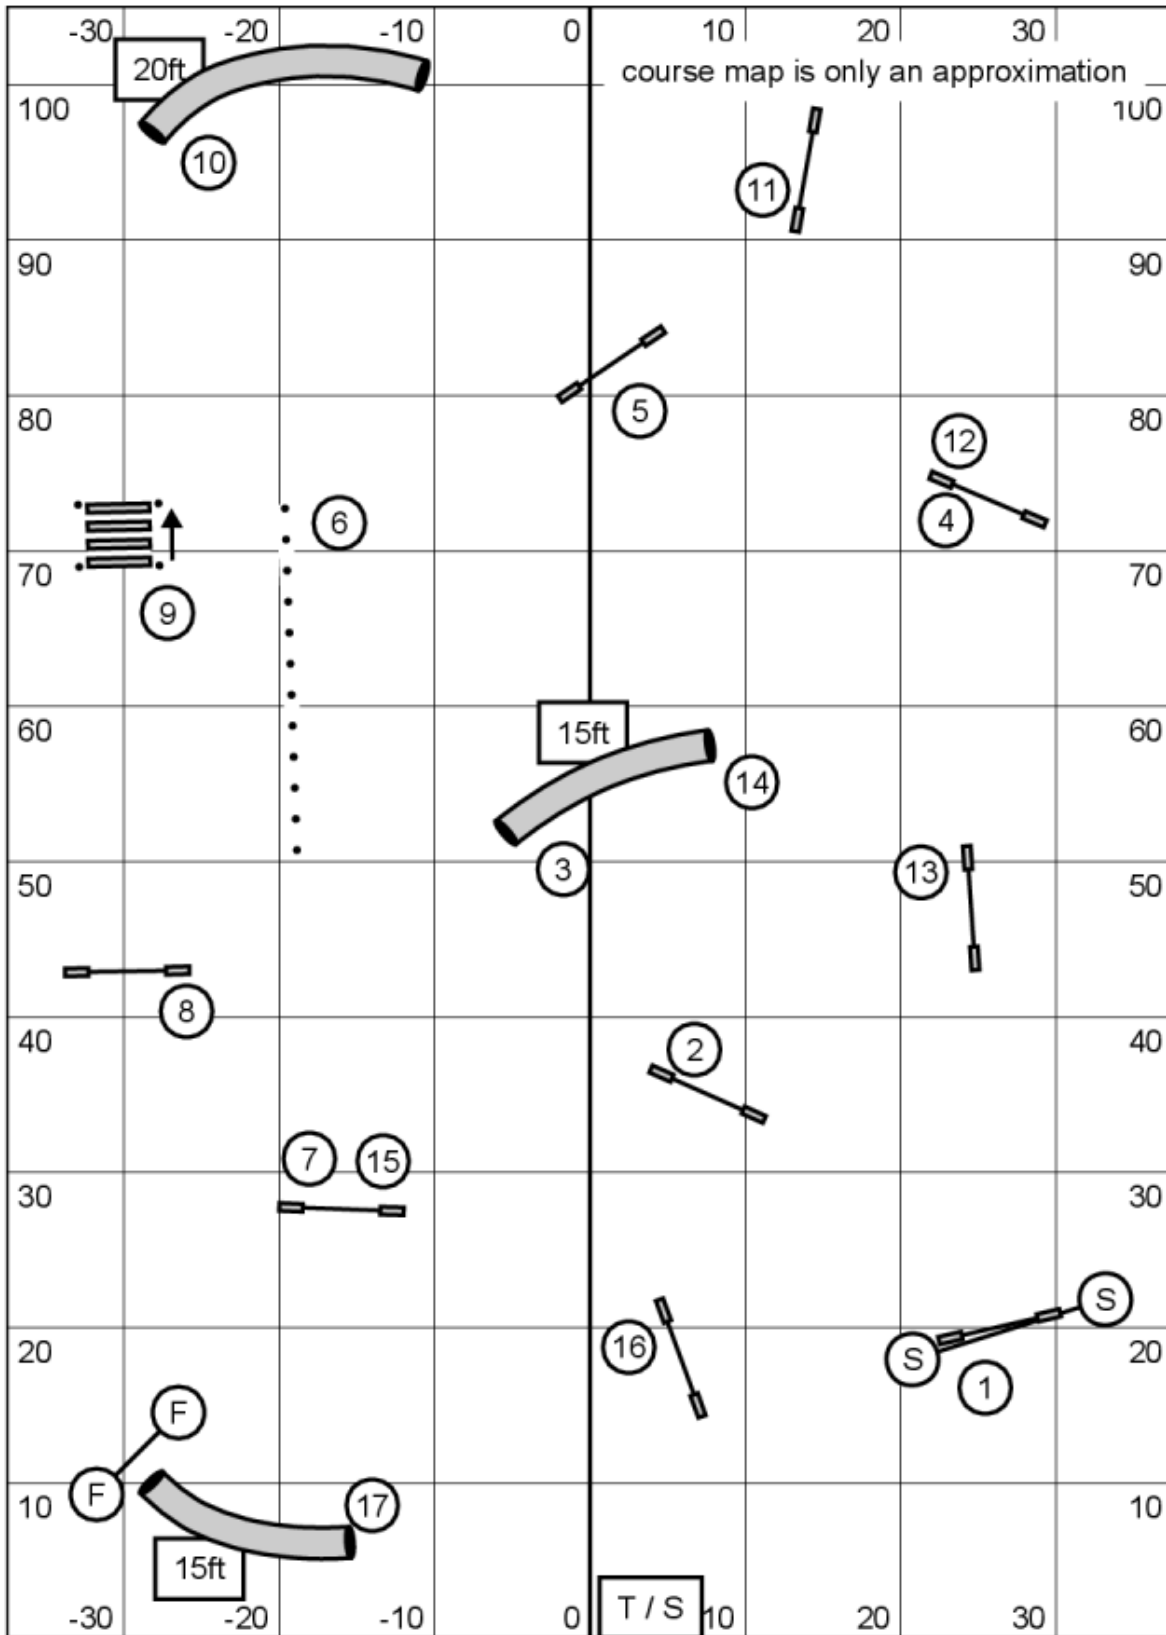

American K9 Country UKI
Amherst, NH
November 29, 2024
Designed by Ashley Anderson, Judged by Valori Duff

Senior/Champ Jumping

Enter / Exit

Enter / Exit