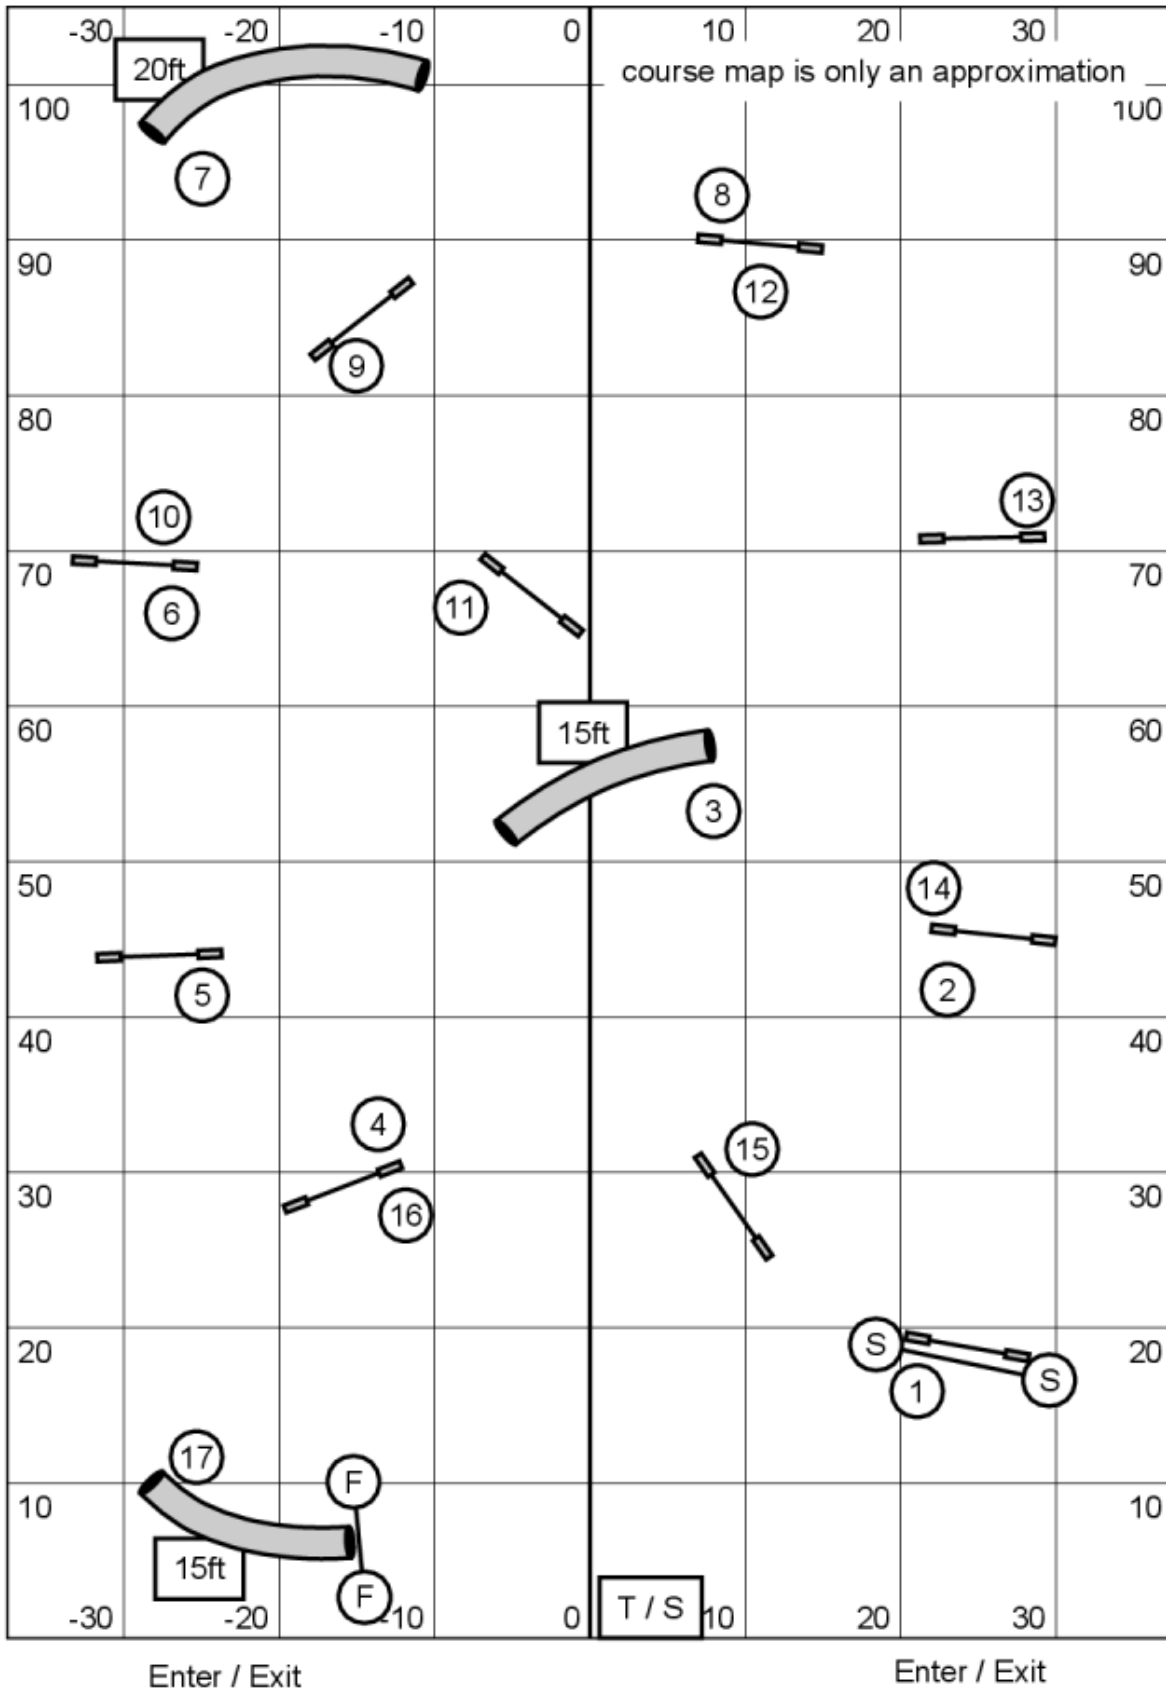

American K9 Country UKI

Amherst, NH

November 29, 2024

Designed by Ashley Anderson, Judged by Valori Duff

Senior/Champ Speedstakes 1