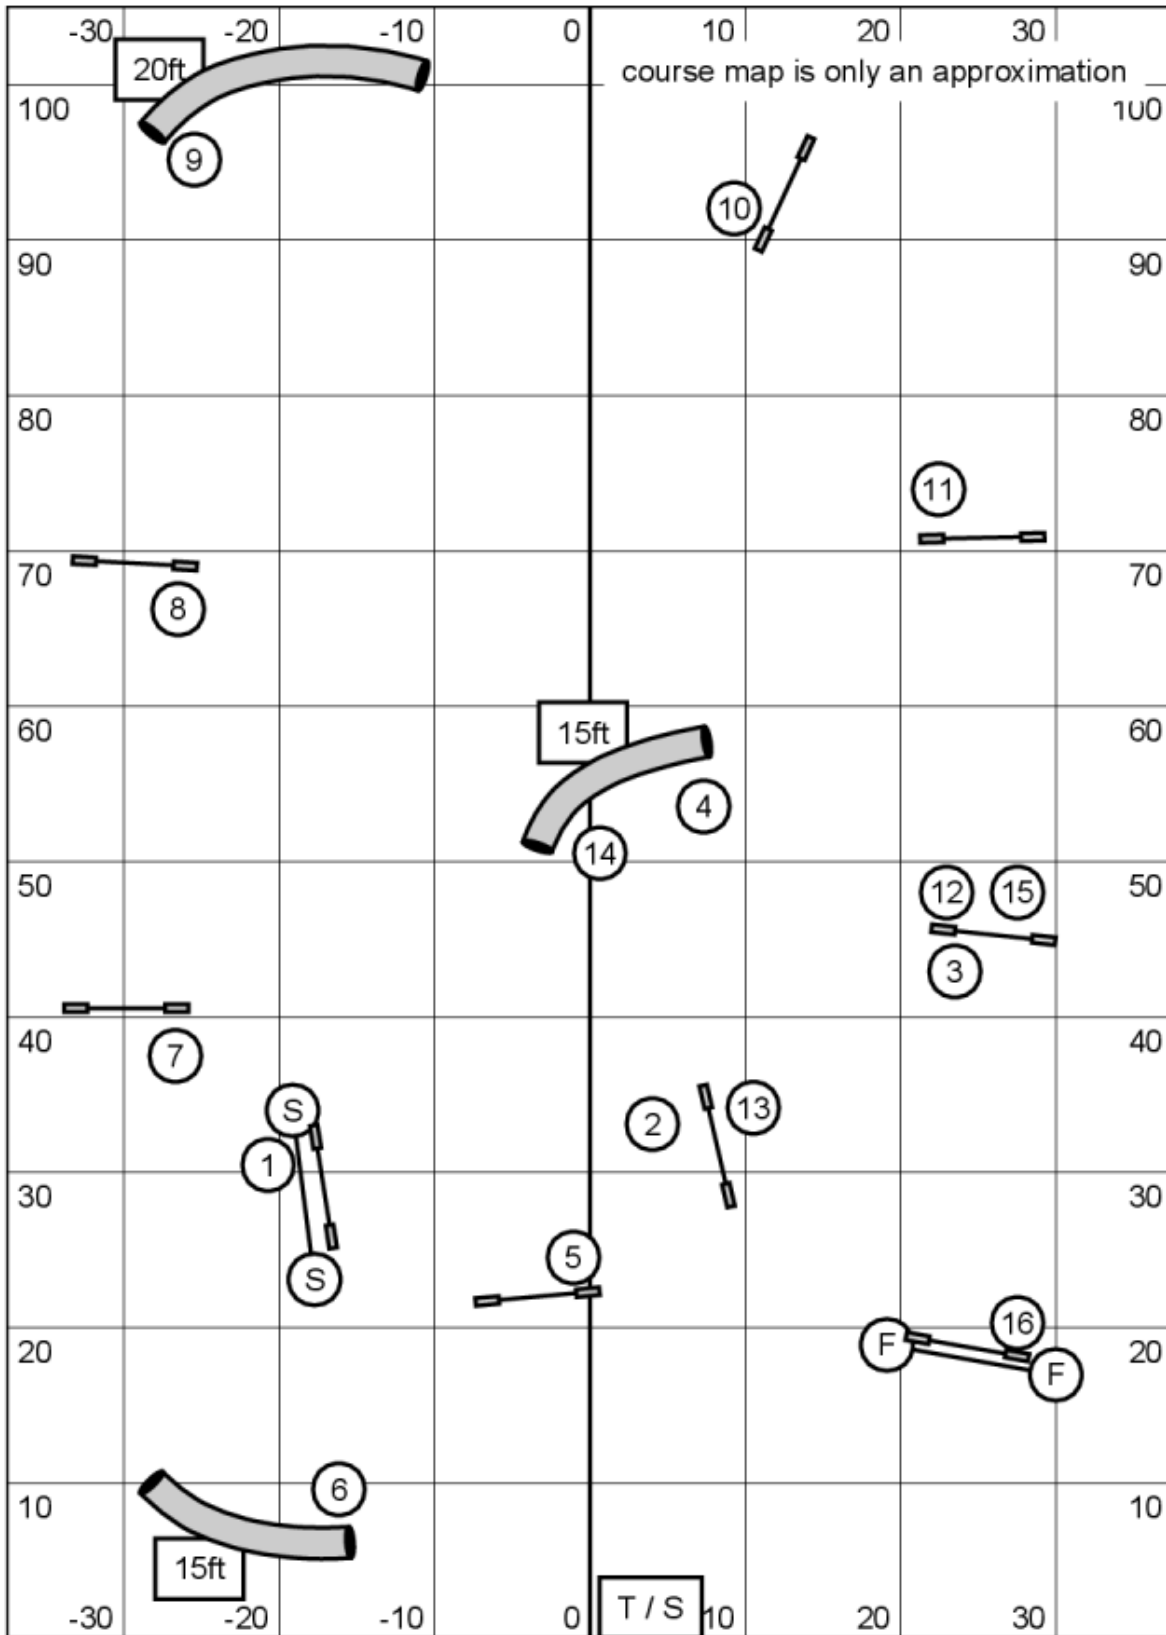

Beginner/Novice Speedstakes 2

Enter / Exit

Enter / Exit

American K9 Country UKI

Amherst, NH

November 29, 2024

Designed by Ashley Anderson, Judged by Valori Duff

Senior/Champ Speedstakes 2